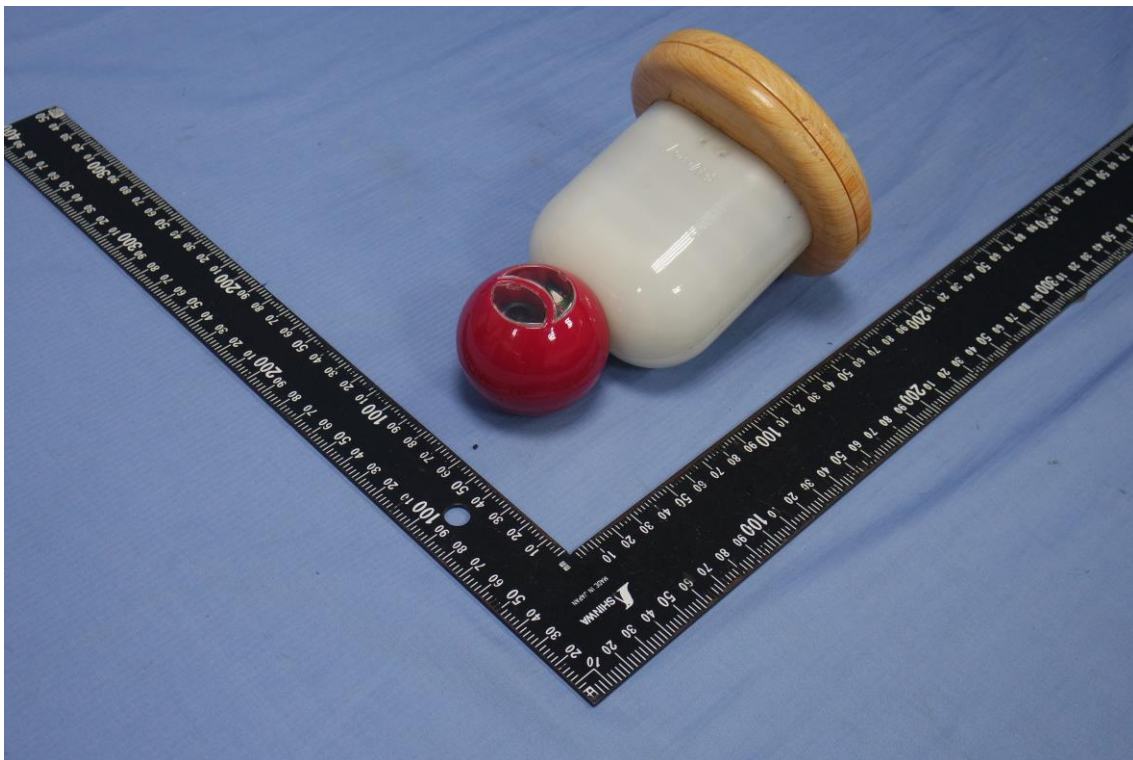

Report No.: T180420W02

APPENDIX 1 - PHOTOGRAPHS OF EUT EXTERNAL PHOTOGRAPHS OF EUT

Blue

Red

Yellow

Report No.: T180420W02

Adapter

XP Power / VER12US050-JA