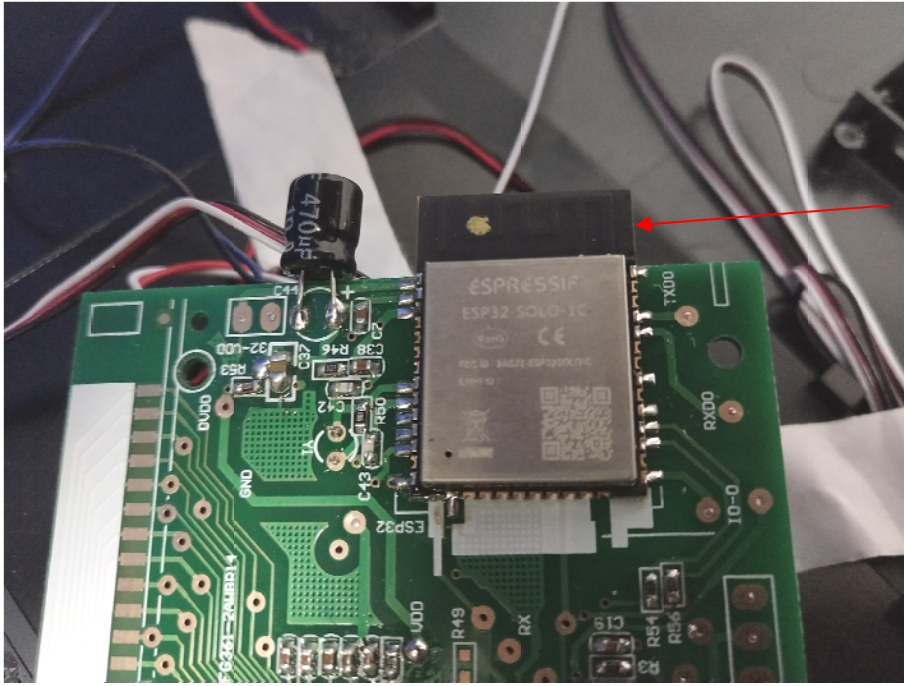

# Internal Photo

ANTENNA

Note: The FCC ID is 2AC7Z-ESP32SOLO1C for the module.