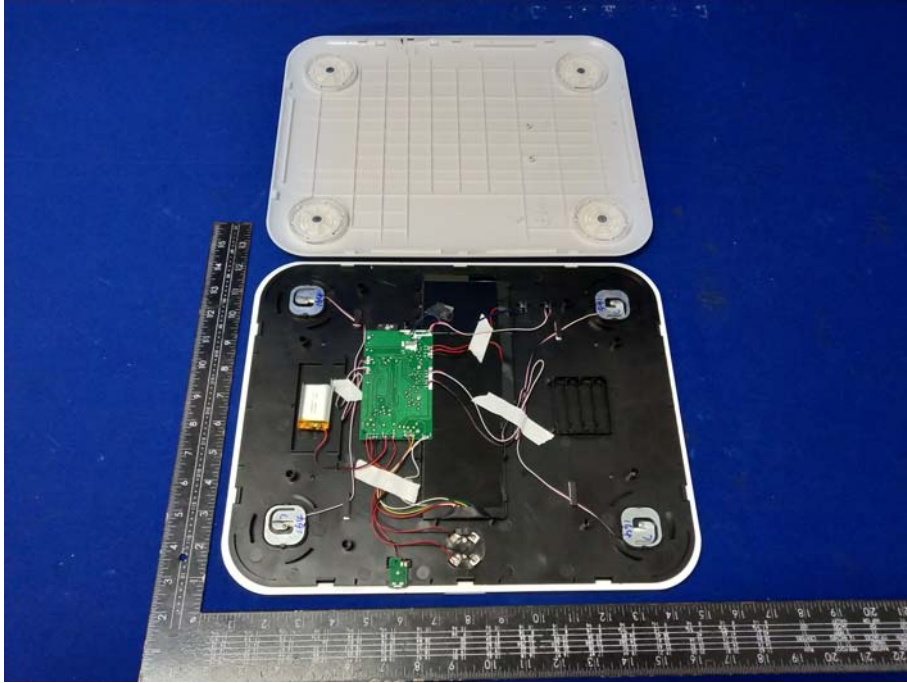

# Internal Photo

ANTENNA

Note: The FCC ID is 2AC7Z-ESP32SOLO1C for the module.