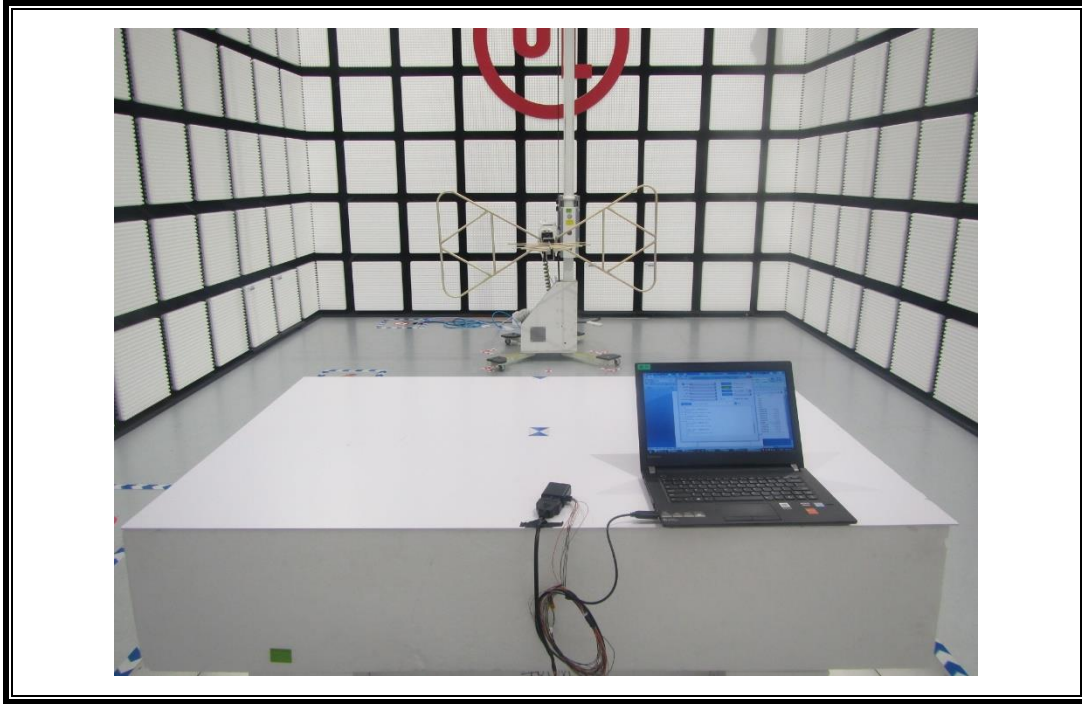

## **Setup Photographs**

RADIATED RF MEASUREMENT SETUP (30MHz ~ 1 GHz)

RADIATED RF MEASUREMENT SETUP (ABOVE 1 GHz- X axis)

RADIATED RF MEASUREMENT SETUP (ABOVE 1 GHz- Y axis)

RADIATED RF MEASUREMENT SETUP (ABOVE 1 GHz- Z axis)

RADIATED RF MEASUREMENT SETUP (Below 30MHz)