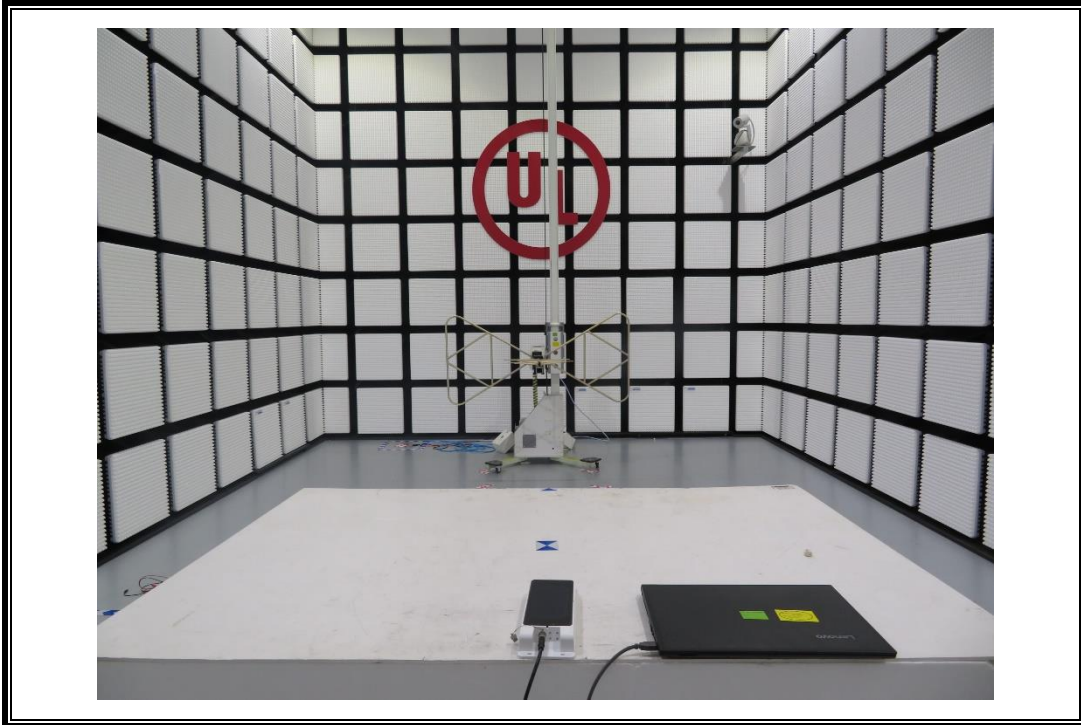

Appendix II

Setup Photographs

RADIATED RF MEASUREMENT SETUP (30MHz ~ 1 GHz)

RADIATED RF MEASUREMENT SETUP (ABOVE 1 GHz- X axis)

RADIATED RF MEASUREMENT SETUP (ABOVE 1 GHz- Y axis)

RADIATED RF MEASUREMENT SETUP (ABOVE 1 GHz- Z axis)

RADIATED RF MEASUREMENT SETUP (Below 30MHz)