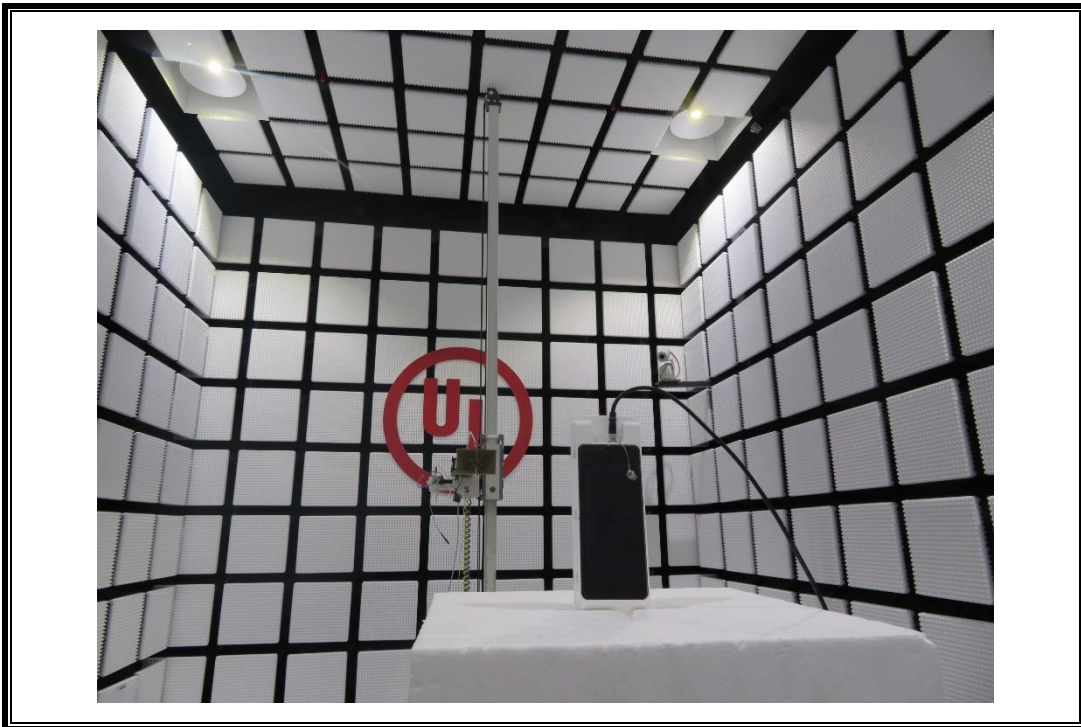

Appendix II

Setup Photographs

RADIATED RF MEASUREMENT SETUP (30MHz ~ 1 GHz)

RADIATED RF MEASUREMENT SETUP (ABOVE 1 GHz- X axis)

RADIATED RF MEASUREMENT SETUP (ABOVE 1 GHz- Y axis)

RADIATED RF MEASUREMENT SETUP (ABOVE 1 GHz- Z axis)

RADIATED RF MEASUREMENT SETUP (Below 30MHz)