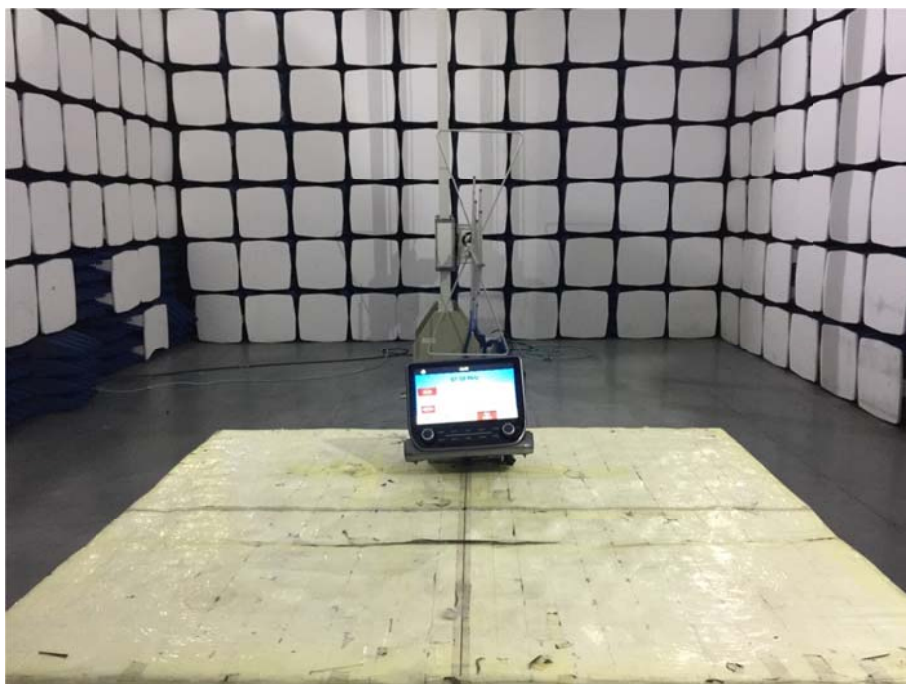

EXHIBIT 4 - TEST SETUP PHOTOGRAPHS

Radiation Emission Test Setup (Below 30MHz)

Radiation Emission Test Setup (30MHz to 1GHz)

Radiation Emission Test Setup (1GHz to 18GHz)

Radiation Emission Test Setup (Above 18GHz)