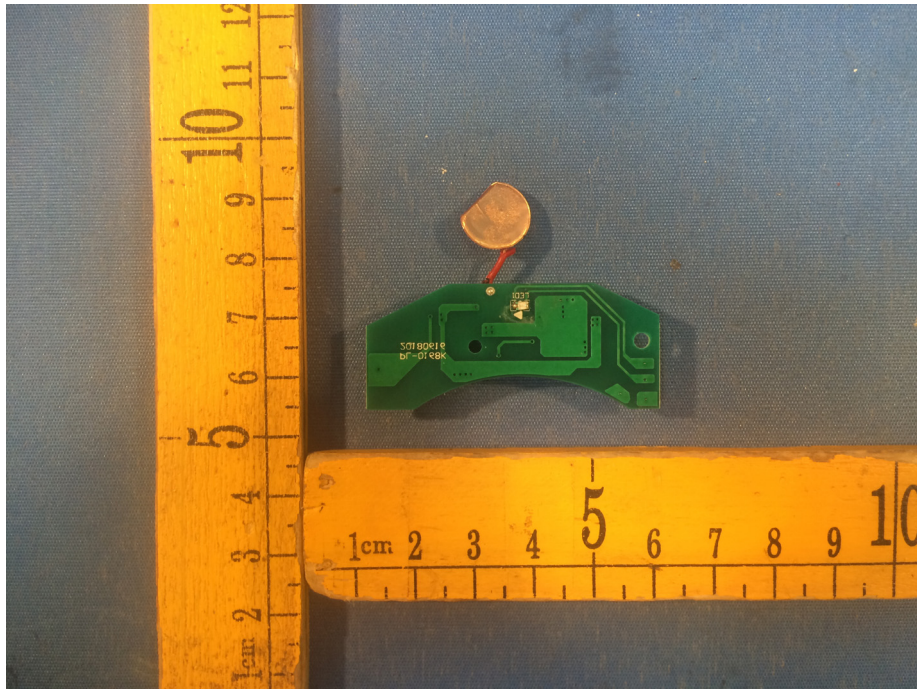

Reference No.: WTN18S08121571W

### Model PL-0168(IH-QI6018W) – Internal Photos

Reference No.: WTN18S08121571W

Reference No.: WTN18S08121571W

Reference No.: WTN18S08121571W

Reference No.: WTN18S08121571W

Reference No.: WTN18S08121571W