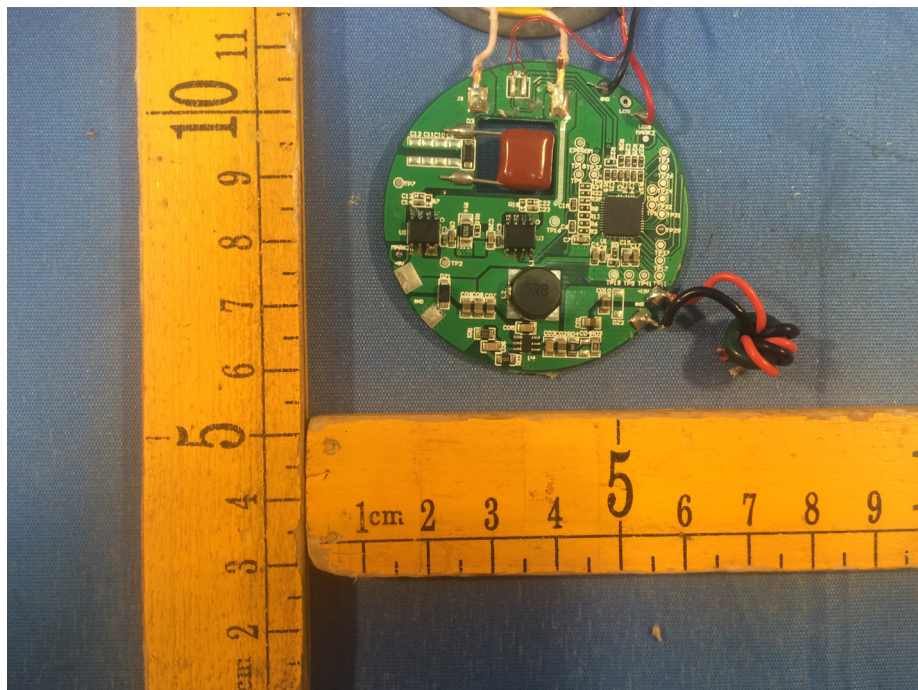

Reference No.: WTN18S08121571W

### Model PL-0168(IH-QI6018W) – Internal Photos

Reference No.: WTN18S08121571W

Reference No.: WTN18S08121571W

Reference No.: WTN18S08121571W

Reference No.: WTN18S08121571W

Reference No.: WTN18S08121571W