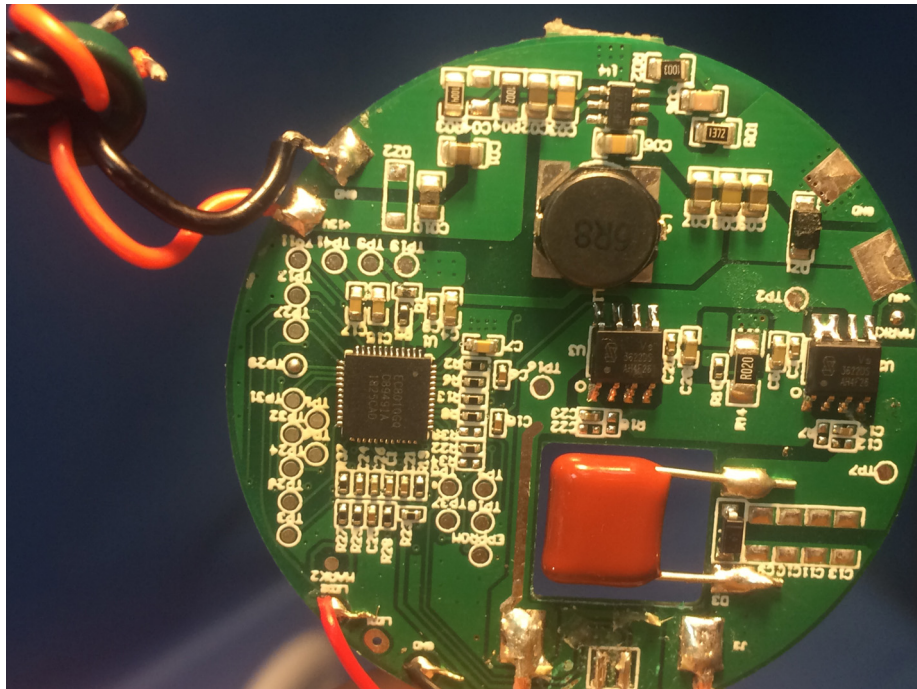

### Model PL-0168(IH-QI6018W) – Internal Photos

Reference No.: WTN18S08121571W

Reference No.: WTN18S08121571W

Reference No.: WTN18S08121571W

Reference No.: WTN18S08121571W

Reference No.: WTN18S08121571W