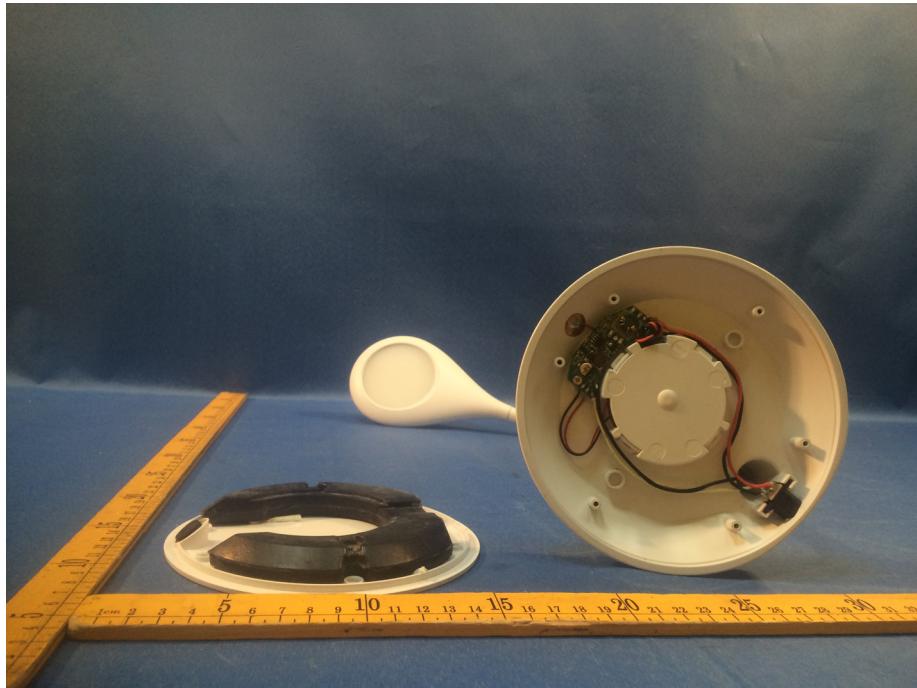

Reference No.: WTN18S08121571W

### Model PL-0168(IH-QI6018W) – Internal Photos

Reference No.: WTN18S08121571W

Reference No.: WTN18S08121571W

Reference No.: WTN18S08121571W

Reference No.: WTN18S08121571W

Reference No.: WTN18S08121571W