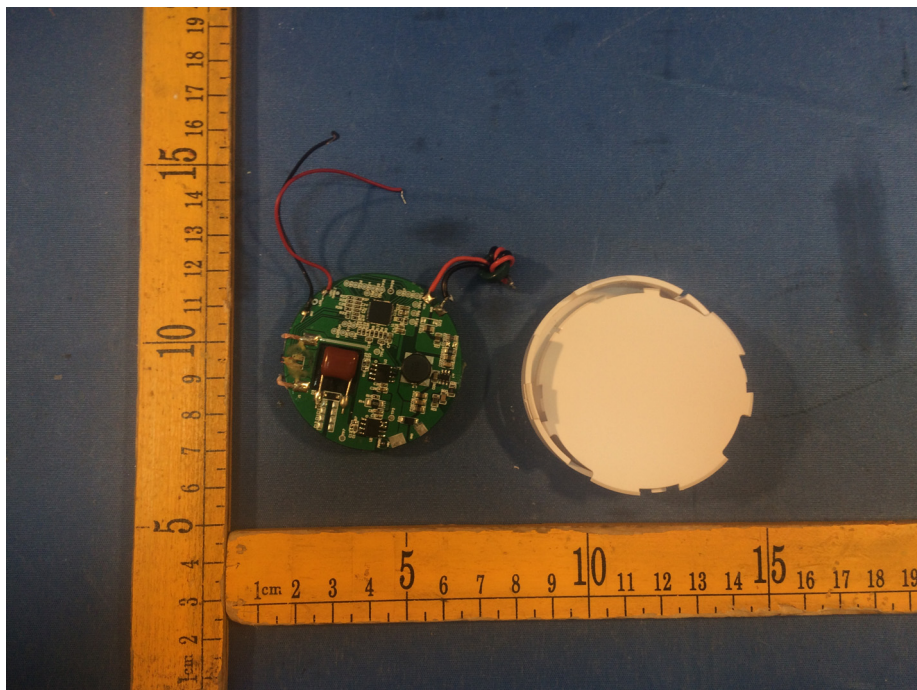

Reference No.: WTN18S08121571W

### Model PL-0168(IH-QI6018W) – Internal Photos

Reference No.: WTN18S08121571W

Reference No.: WTN18S08121571W

Reference No.: WTN18S08121571W

Reference No.: WTN18S08121571W

Reference No.: WTN18S08121571W