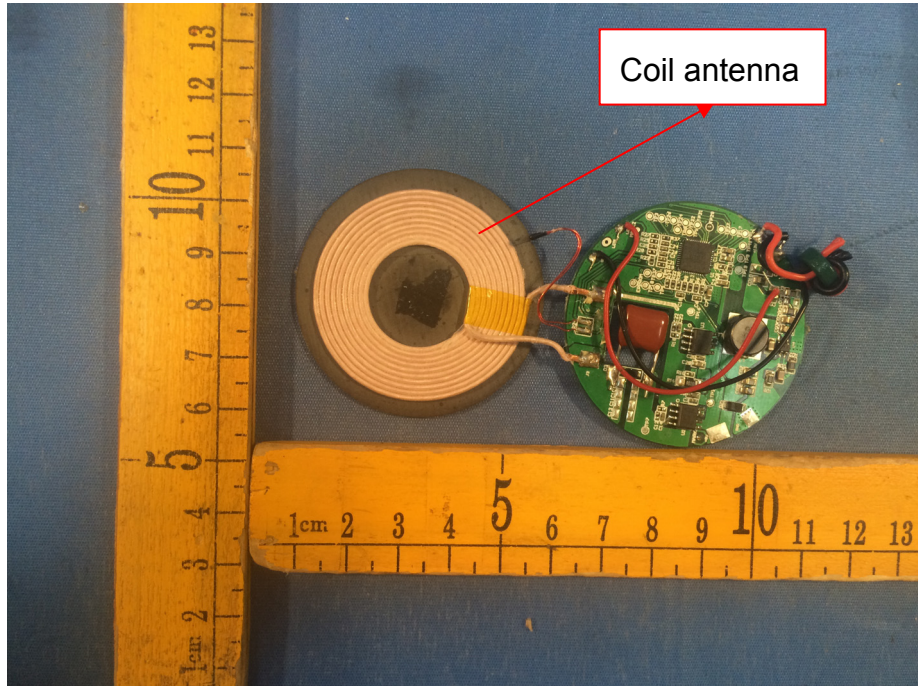

Reference No.: WTN18S08121571W

### Model PL-0168(IH-QI6018W) – Internal Photos

Reference No.: WTN18S08121571W

Reference No.: WTN18S08121571W

Reference No.: WTN18S08121571W

Reference No.: WTN18S08121571W

Reference No.: WTN18S08121571W