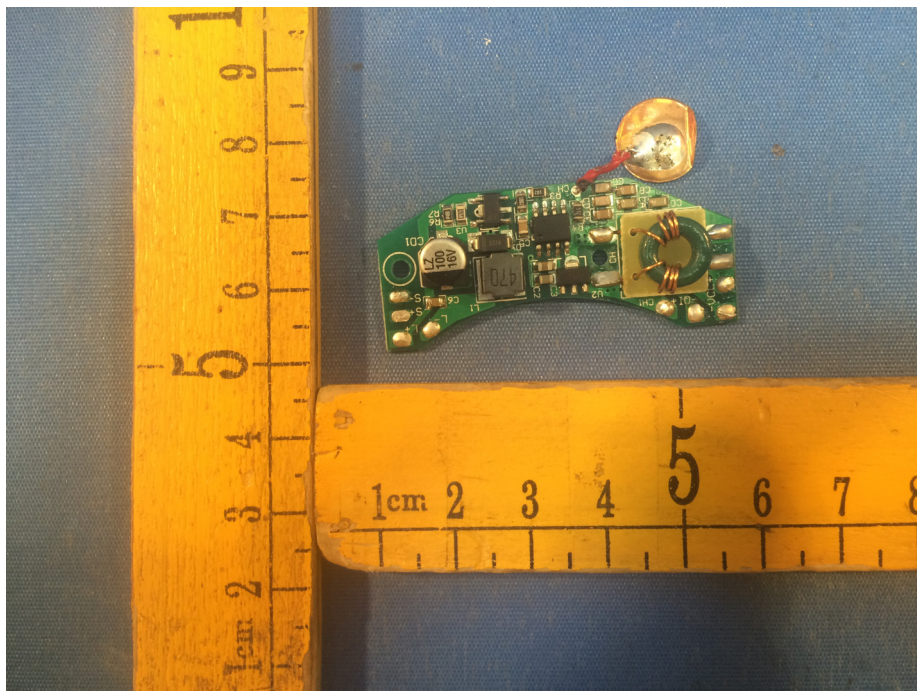

Reference No.: WTN18S08121571W

### Model PL-0168(IH-QI6018W) – Internal Photos

Reference No.: WTN18S08121571W

Reference No.: WTN18S08121571W

Reference No.: WTN18S08121571W

Reference No.: WTN18S08121571W

Reference No.: WTN18S08121571W