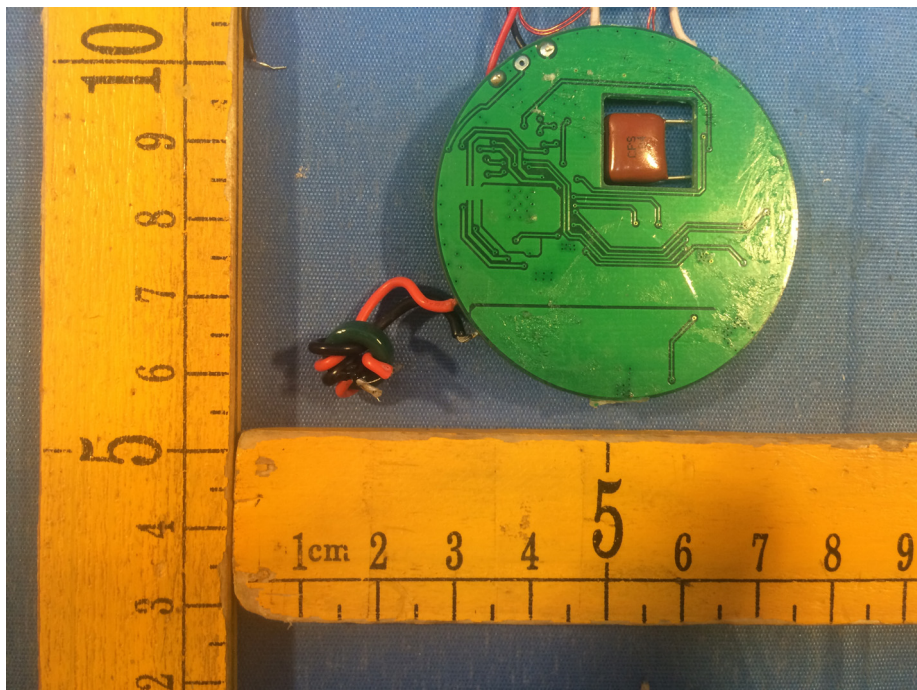

### Model PL-0168(IH-QI6018W) – Internal Photos

Reference No.: WTN18S08121571W

Reference No.: WTN18S08121571W

Reference No.: WTN18S08121571W

Reference No.: WTN18S08121571W

Reference No.: WTN18S08121571W