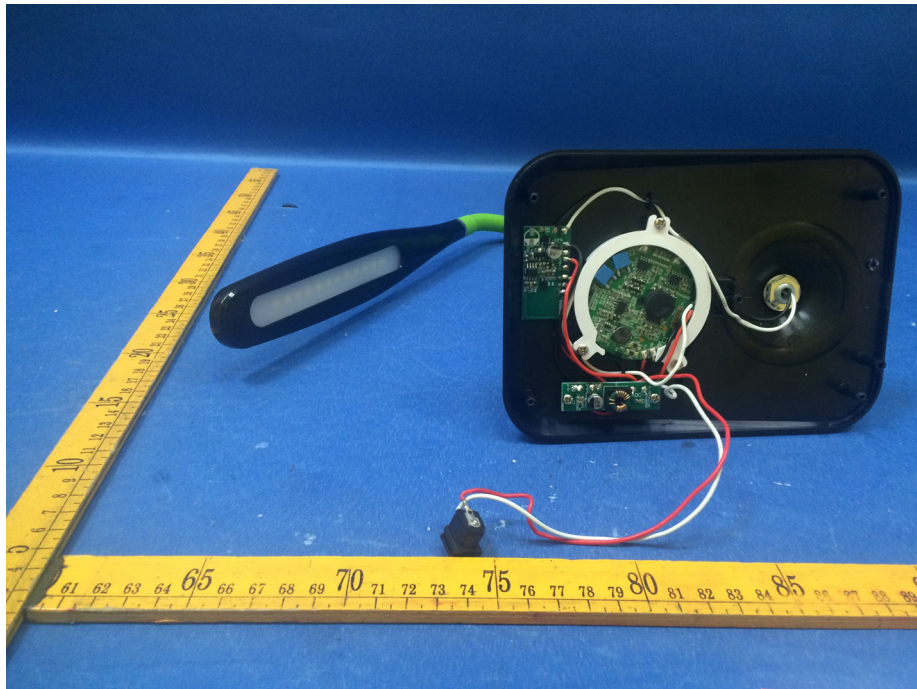

Reference No.: WTN18S05112685-3W

**DESK LAMP - Internal Photos**

Reference No.: WTN18S05112685-3W

Model PL-0073A-QI

Reference No.: WTN18S05112685-3W

Reference No.: WTN18S05112685-3W