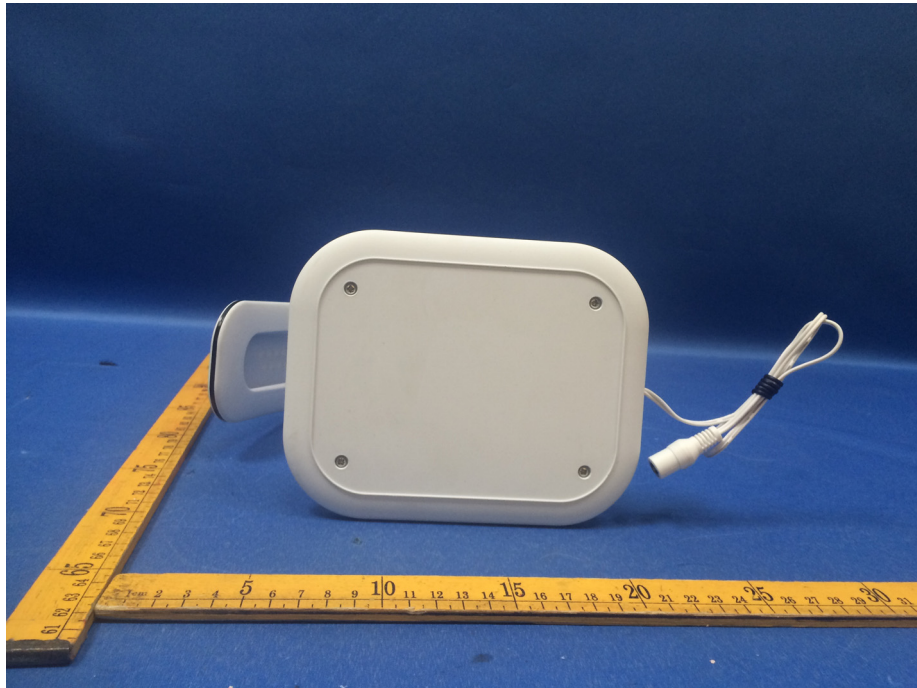

Reference No.: WTN18S05112685-3W

Photographs - Constructional Details

DESK LAMP - External Photos

Model PL-0074QI

Reference No.: WTN18S05112685-3W

Reference No.: WTN18S05112685-3W

Reference No.: WTN18S05112685-3W

Reference No.: WTN18S05112685-3W

Model PL-0073A-QI

Reference No.: WTN18S05112685-3W

Reference No.: WTN18S05112685-3W

Reference No.: WTN18S05112685-3W

Reference No.: WTN18S05112685-3W

Reference No.: WTN18S05112685-3W