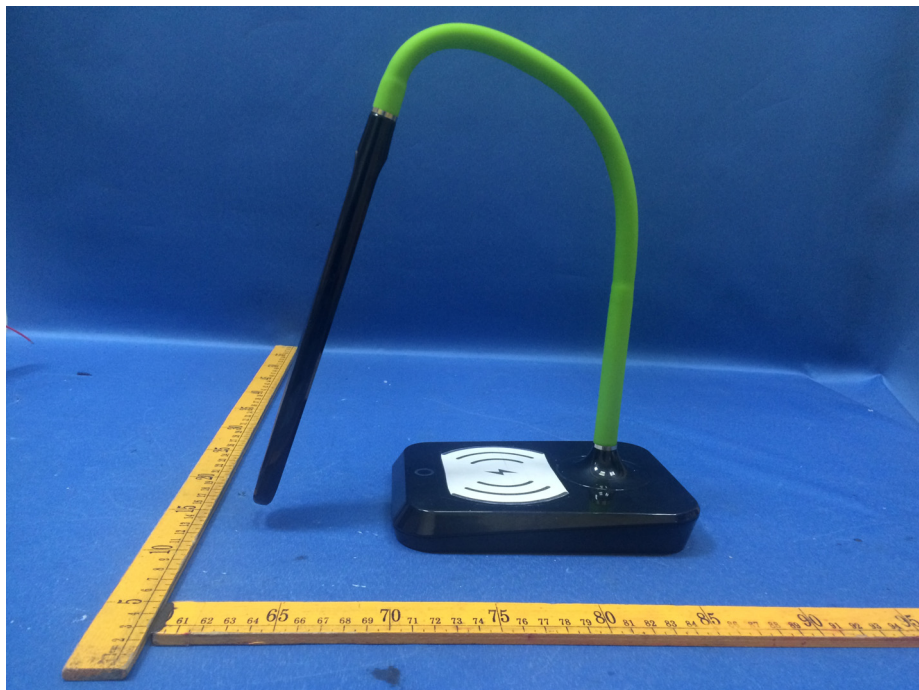

Reference No.: WTN18S05112685-3W

Photographs - Constructional Details

DESK LAMP - External Photos

Model PL-0074QI

Reference No.: WTN18S05112685-3W

Reference No.: WTN18S05112685-3W

Reference No.: WTN18S05112685-3W

Reference No.: WTN18S05112685-3W

Model PL-0073A-QI

Reference No.: WTN18S05112685-3W

Reference No.: WTN18S05112685-3W

Reference No.: WTN18S05112685-3W

Reference No.: WTN18S05112685-3W

Reference No.: WTN18S05112685-3W