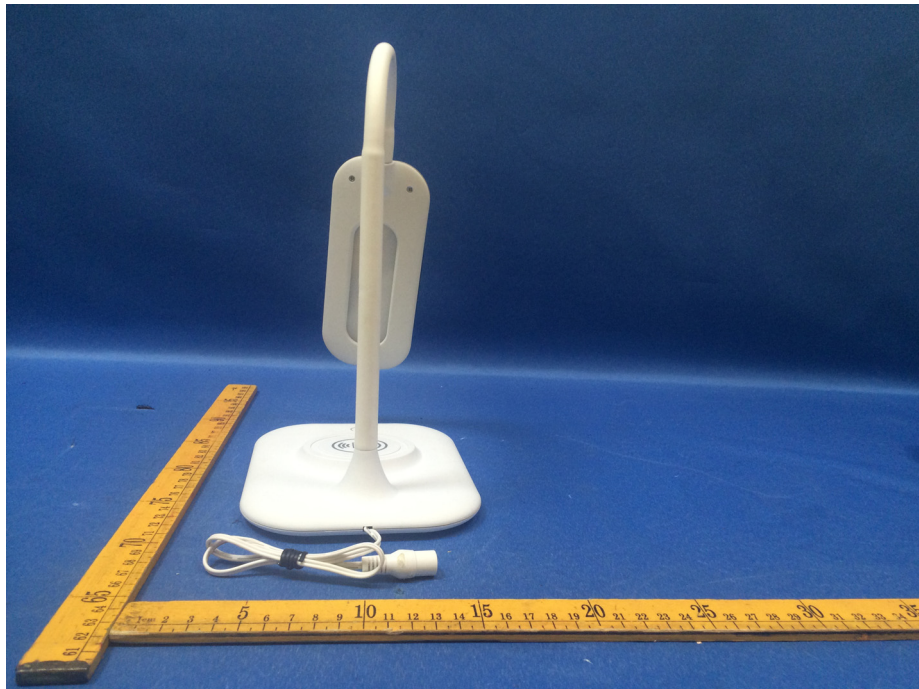

Reference No.: WTN18S05112685-3W

Photographs - Constructional Details

DESK LAMP - External Photos

Model PL-0074QI

Reference No.: WTN18S05112685-3W

Reference No.: WTN18S05112685-3W

Reference No.: WTN18S05112685-3W

Reference No.: WTN18S05112685-3W

Model PL-0073A-QI

Reference No.: WTN18S05112685-3W

Reference No.: WTN18S05112685-3W

Reference No.: WTN18S05112685-3W

Reference No.: WTN18S05112685-3W

Reference No.: WTN18S05112685-3W