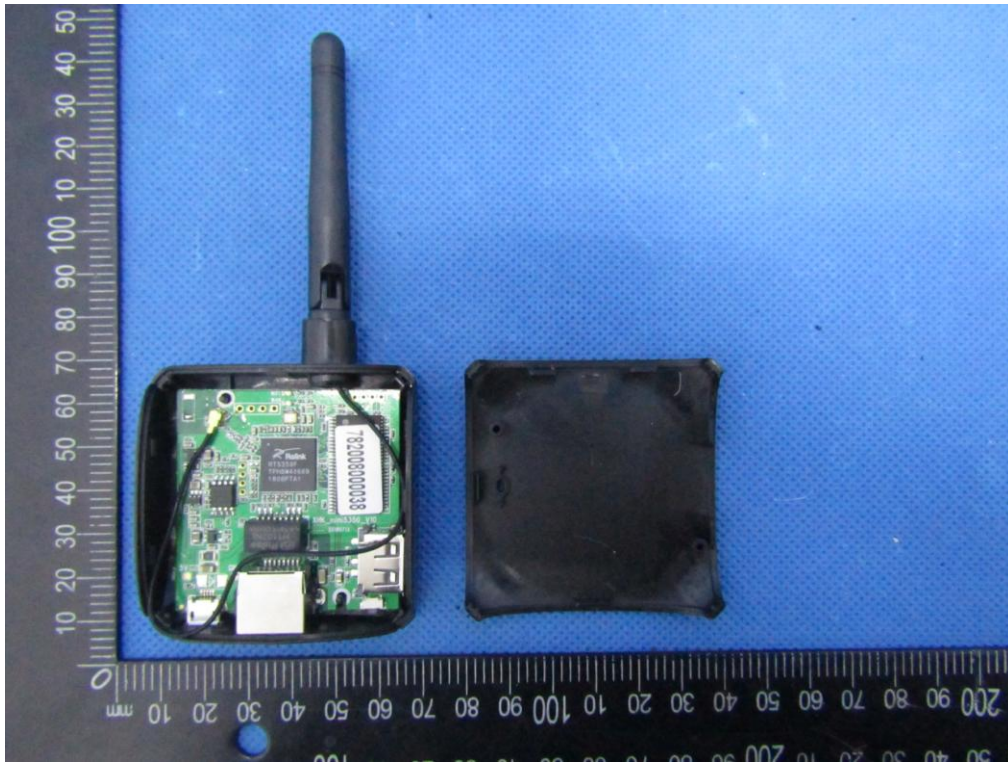

ATTACHMENT PHOTOGRAPHS OF EUT  
FCC ID: 2AP2P-13713847177

Photo 1

Photo 2

Photo 3

Photo 4

Photo 5