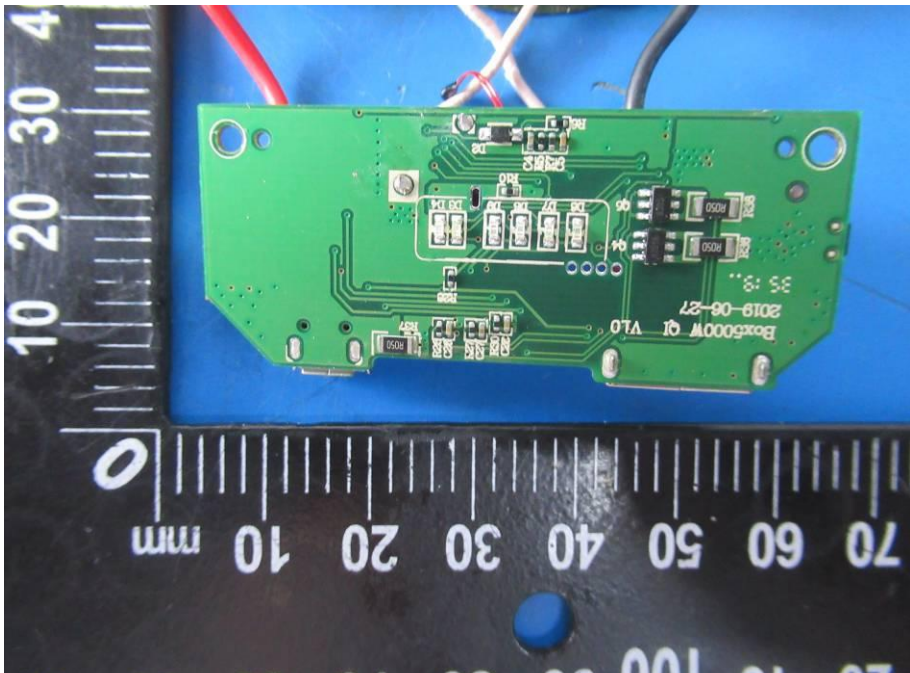

FCC ID: 2AP2N-BOX5000W

WPT antenna