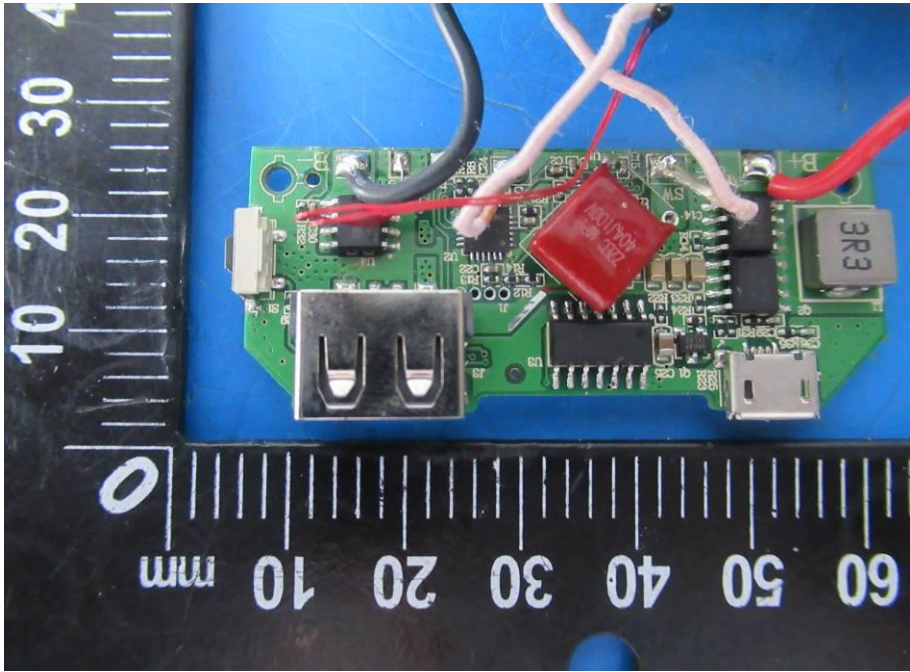

FCC ID: 2AP2N-BOX5000W

WPT antenna