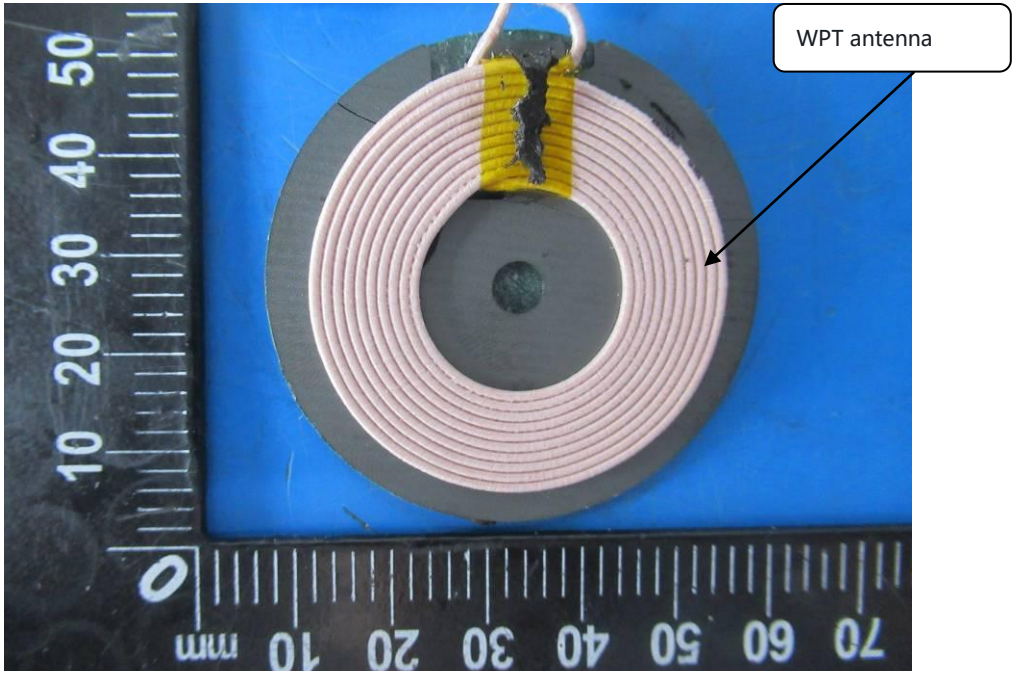

FCC ID: 2AP2N-BOX5000W

WPT antenna