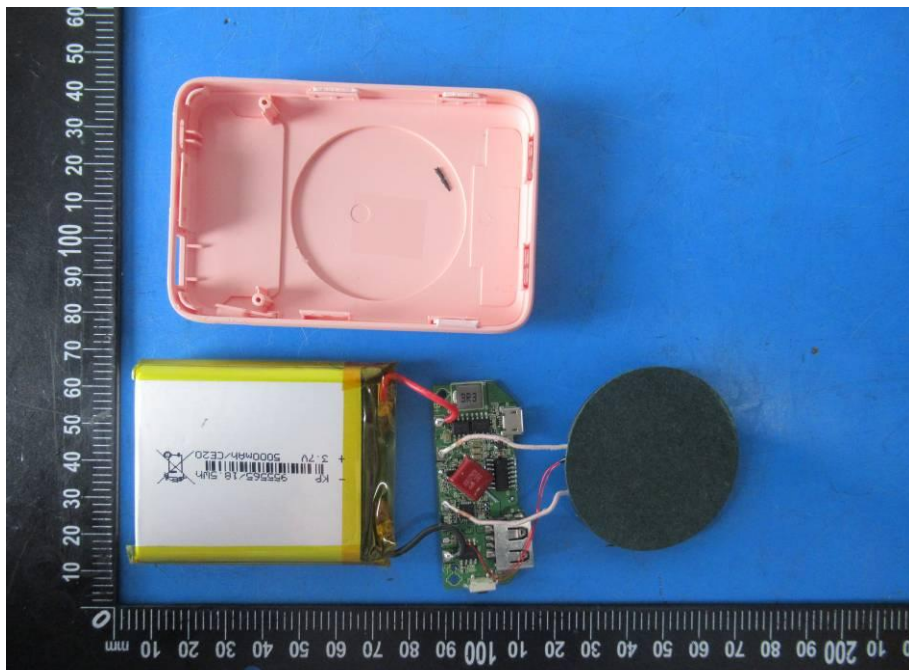

FCC ID: 2AP2N-BOX5000W

WPT antenna