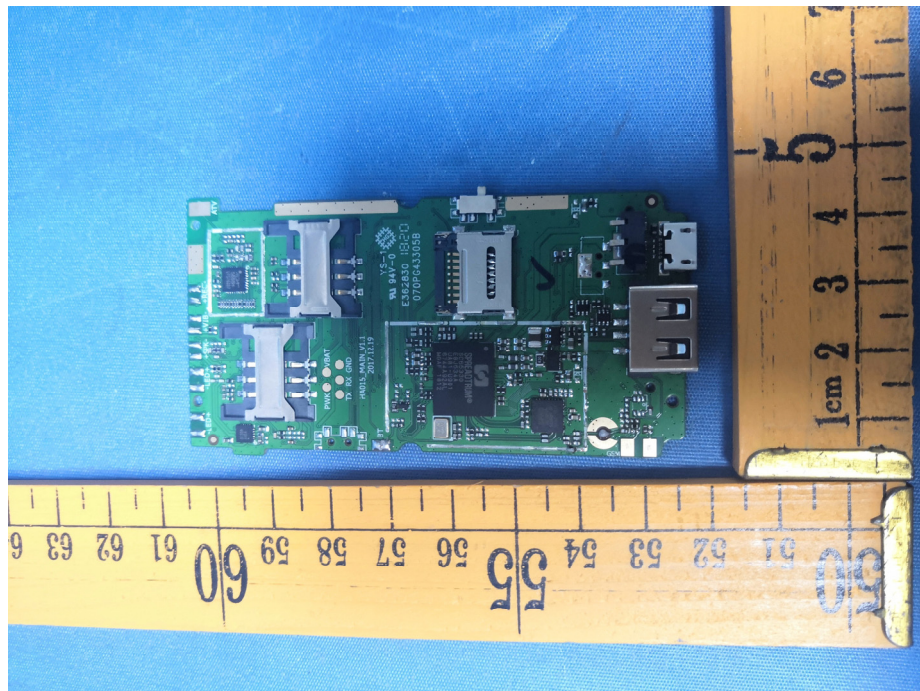

EUT – Internal View Model Q5 FCC ID: 2AP2KQ5

BT ANT.

GSM ANT.

Appendix WTS18S09123493W_Photo

Appendix WTS18S09123493W_Photo

Appendix WTS18S09123493W_Photo

====End=====