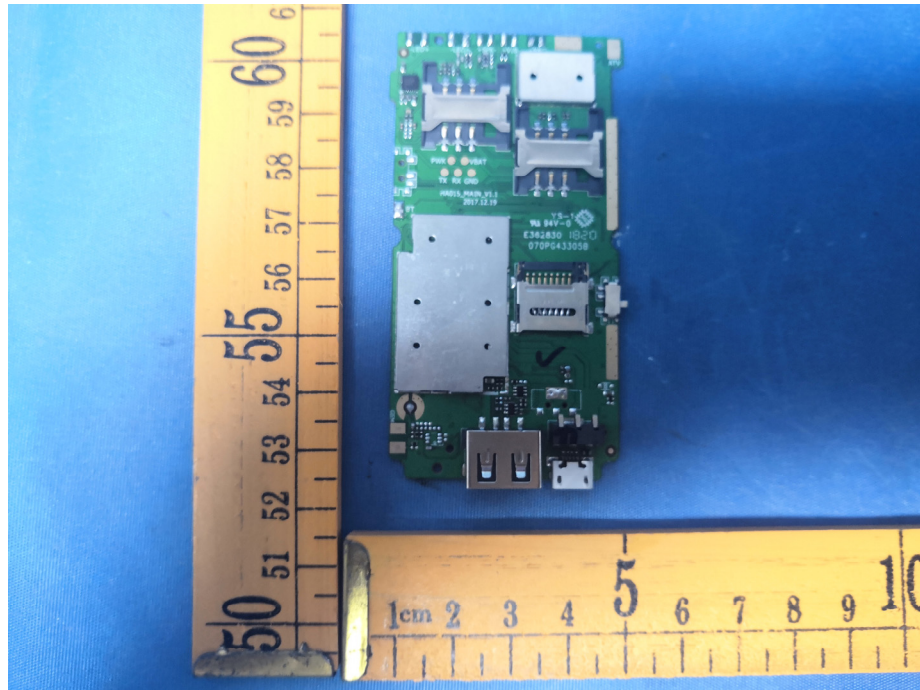

EUT – Internal View Model Q5 FCC ID: 2AP2KQ5

BT ANT.

GSM ANT.

Appendix WTS18S09123493W_Photo

Appendix WTS18S09123493W_Photo

Appendix WTS18S09123493W_Photo

====End=====