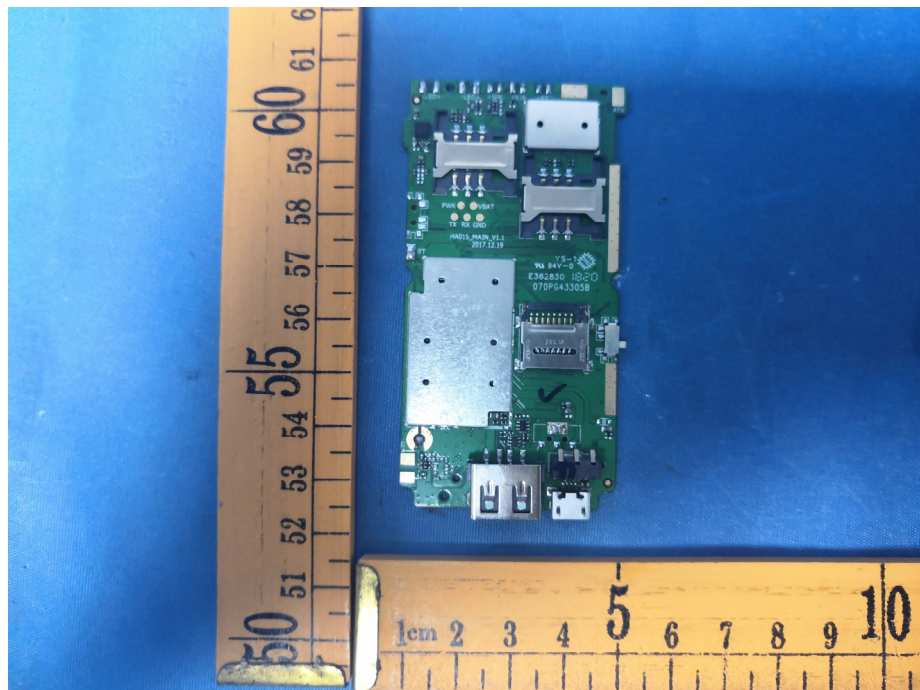

EUT – Internal View Model Q5 FCC ID: 2AP2KQ5

BT ANT.

GSM ANT.

Appendix WTS18S09123493W_Photo

Appendix WTS18S09123493W_Photo

Appendix WTS18S09123493W_Photo

====End=====