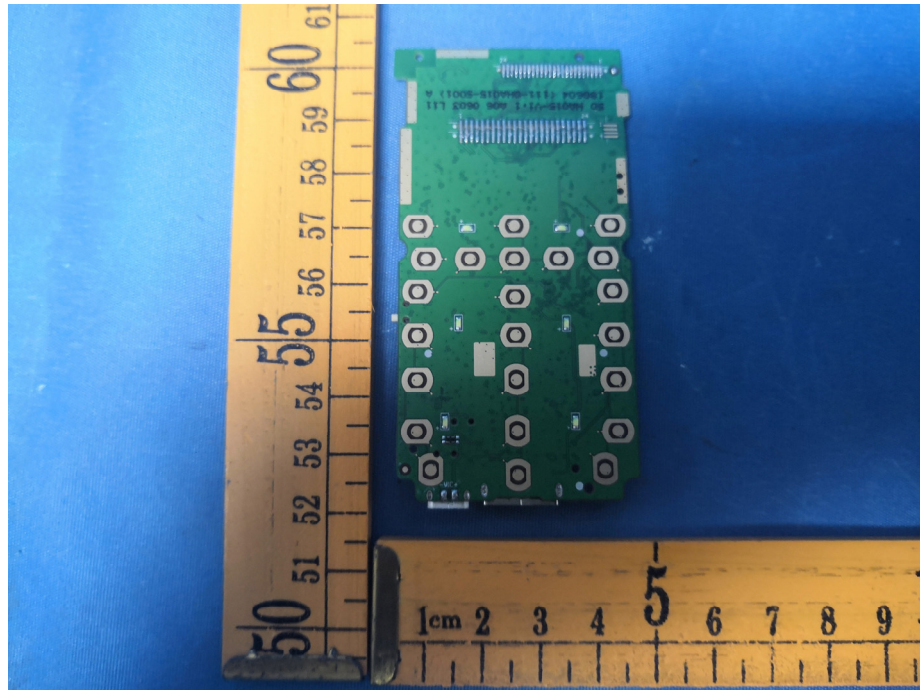

EUT – Internal View Model Q5 FCC ID: 2AP2KQ5

BT ANT.

GSM ANT.

Appendix WTS18S09123493W_Photo

Appendix WTS18S09123493W_Photo

Appendix WTS18S09123493W_Photo

====End=====