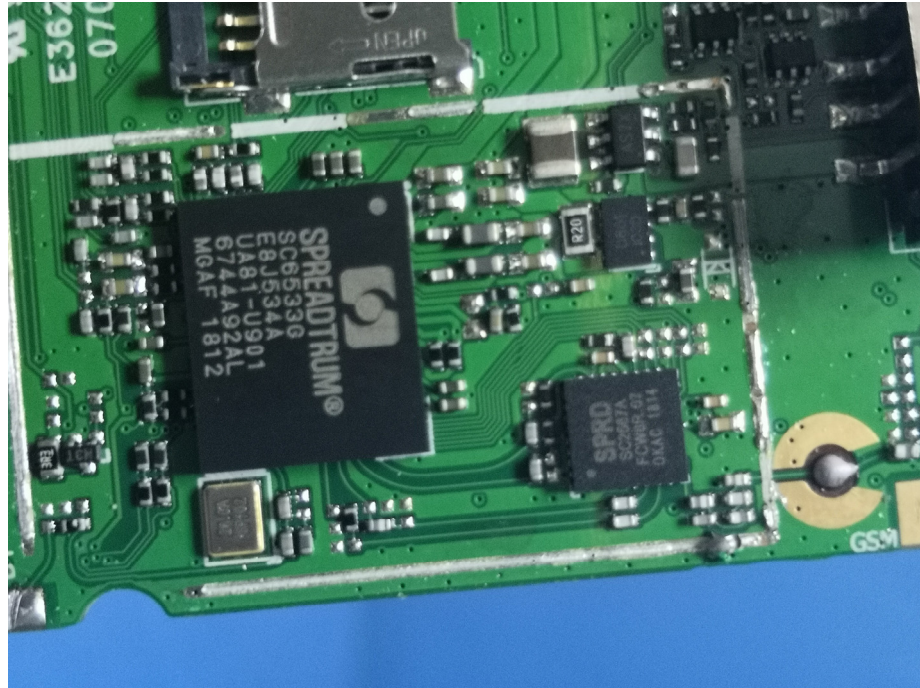

EUT – Internal View Model Q5 FCC ID: 2AP2KQ5

BT ANT.

GSM ANT.

Appendix WTS18S09123493W_Photo

Appendix WTS18S09123493W_Photo

Appendix WTS18S09123493W_Photo

====End=====