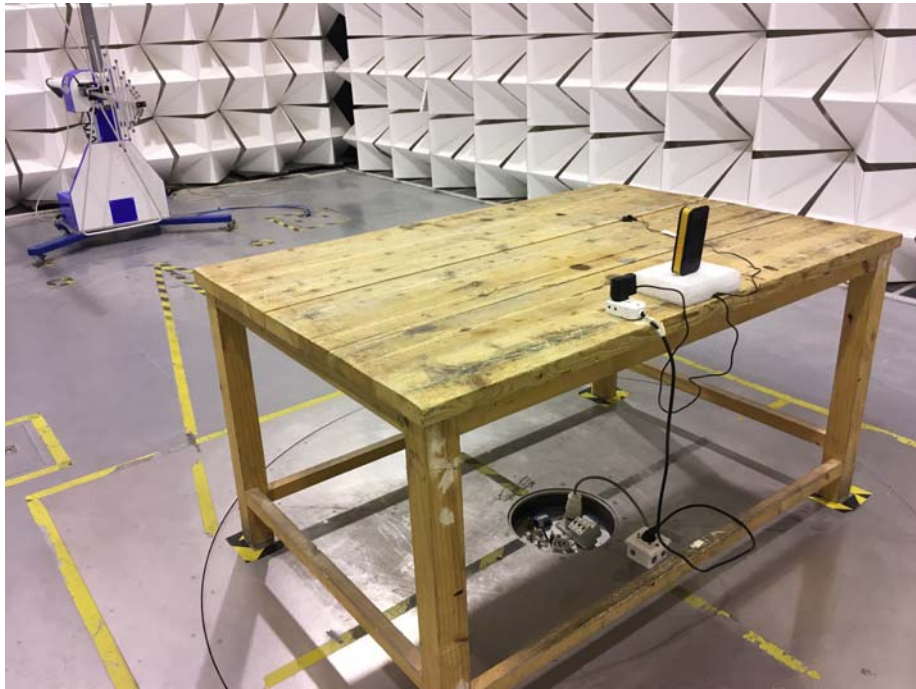

Appendix WTS18S06114230W_Photo

For 30MHz-1000MHz Test Site 2#