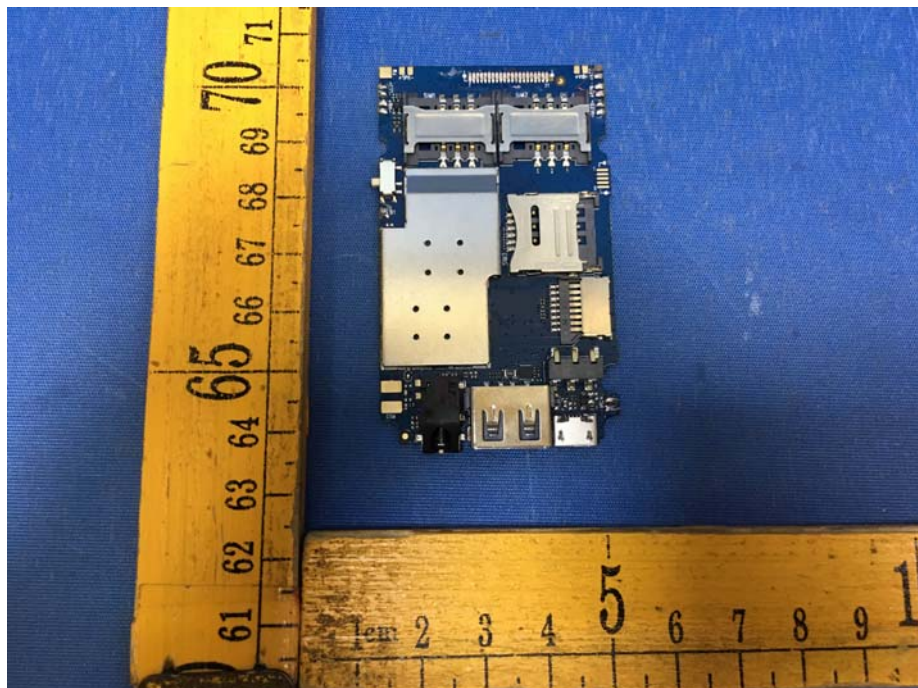

EUT – Internal View Model Q4 FCC ID: 2AP2KQ4

GSM ANT.

BT ANT.

Appendix WTS18S06114230W_Photo

Appendix WTS18S06114230W_Photo

Appendix WTS18S06114230W_Photo

Appendix WTS18S06114230W_Photo

====End=====