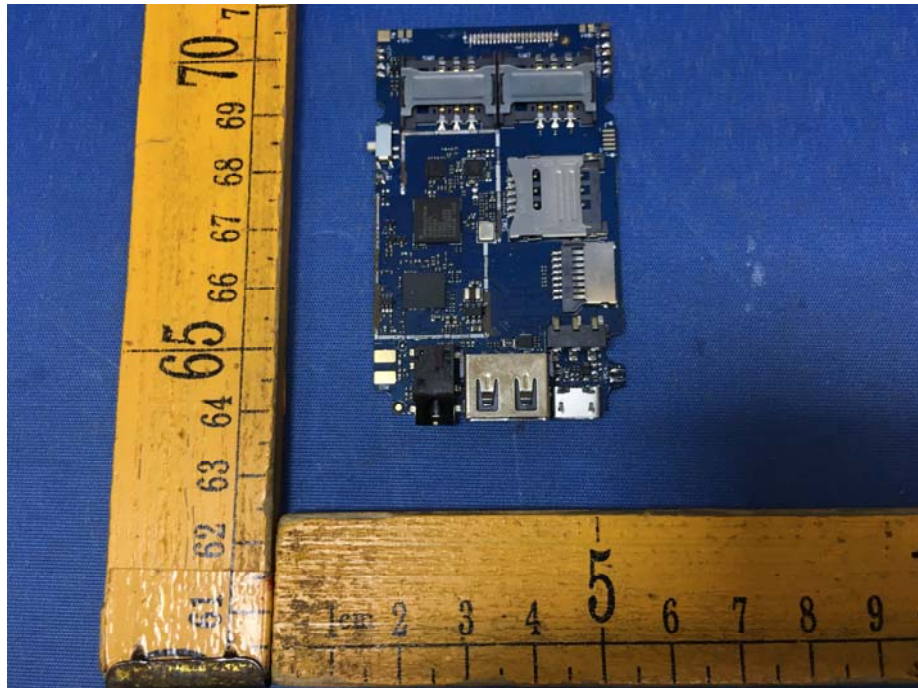

EUT – Internal View Model Q4 FCC ID: 2AP2KQ4

GSM ANT.

BT ANT.

Appendix WTS18S06114230W_Photo

Appendix WTS18S06114230W_Photo

Appendix WTS18S06114230W_Photo

Appendix WTS18S06114230W_Photo

====End=====