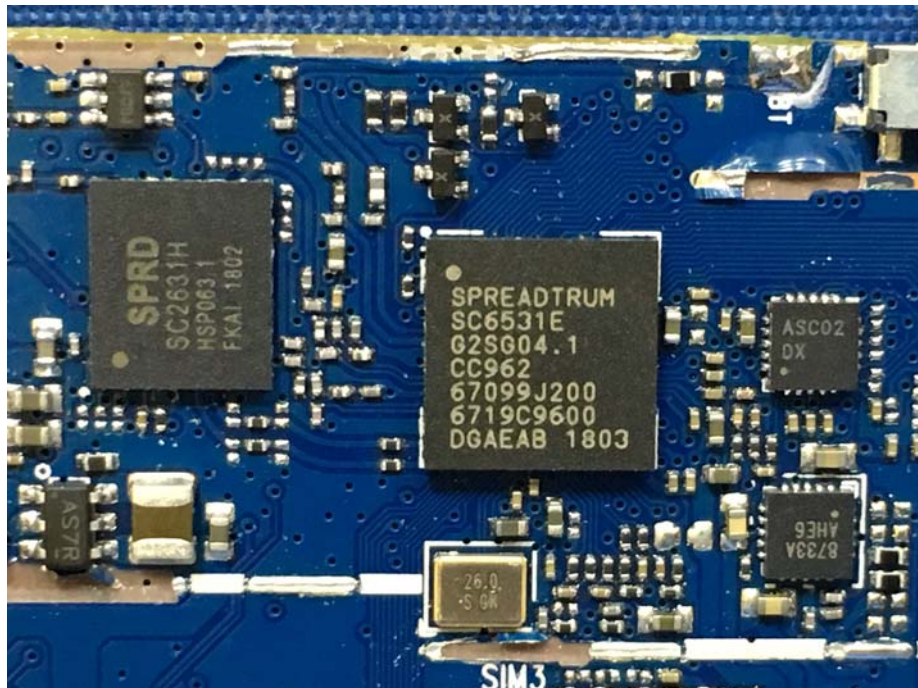

EUT – Internal View Model Q4 FCC ID: 2AP2KQ4

GSM ANT.

BT ANT.

Appendix WTS18S06114230W_Photo

Appendix WTS18S06114230W_Photo

Appendix WTS18S06114230W_Photo

Appendix WTS18S06114230W_Photo

====End=====