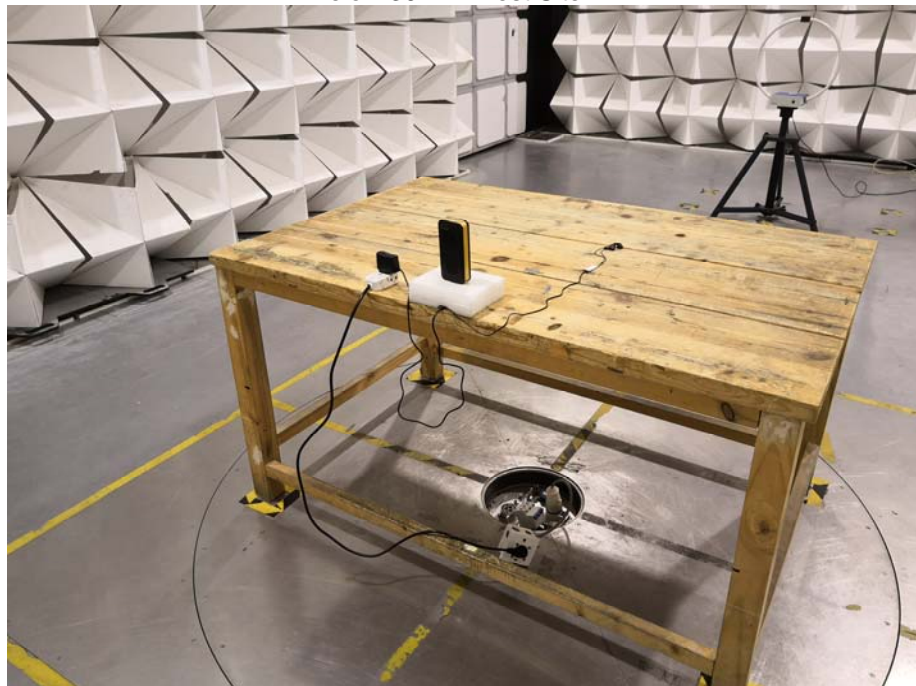

Photographs –Constructional Details

BT Setup photo Model Q4 FCC ID: 2AP2KQ4

Photograph – Conducted Emission Test Setup

Test Site 1#

Photograph - Spurious Emissions Radiated Test Setup

Below 30MHz Test Site 2#