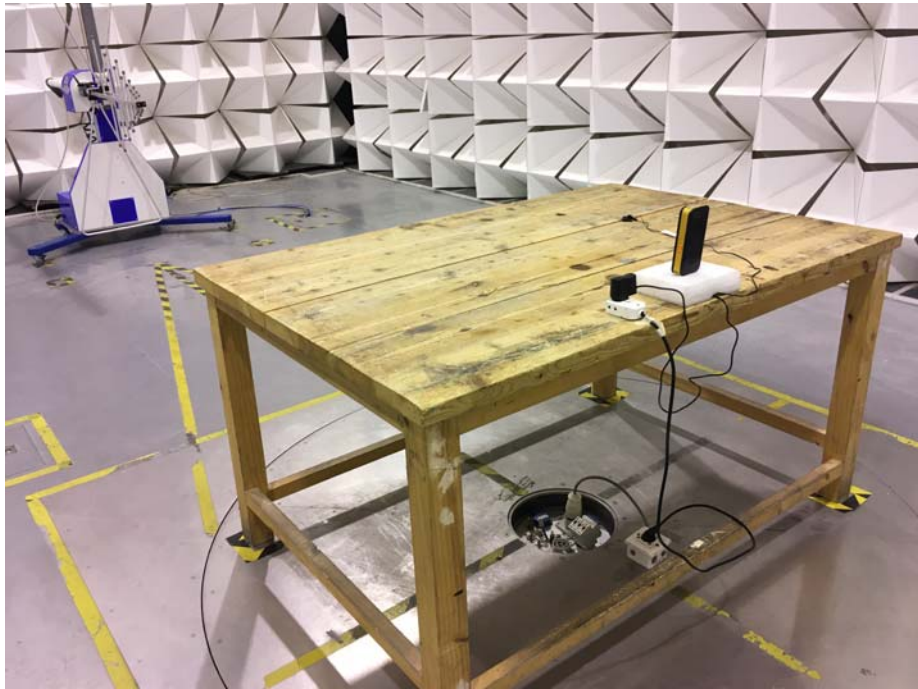

Appendix WTS18S06114230W_Photo

For 30MHz-1000MHz Test Site 2#