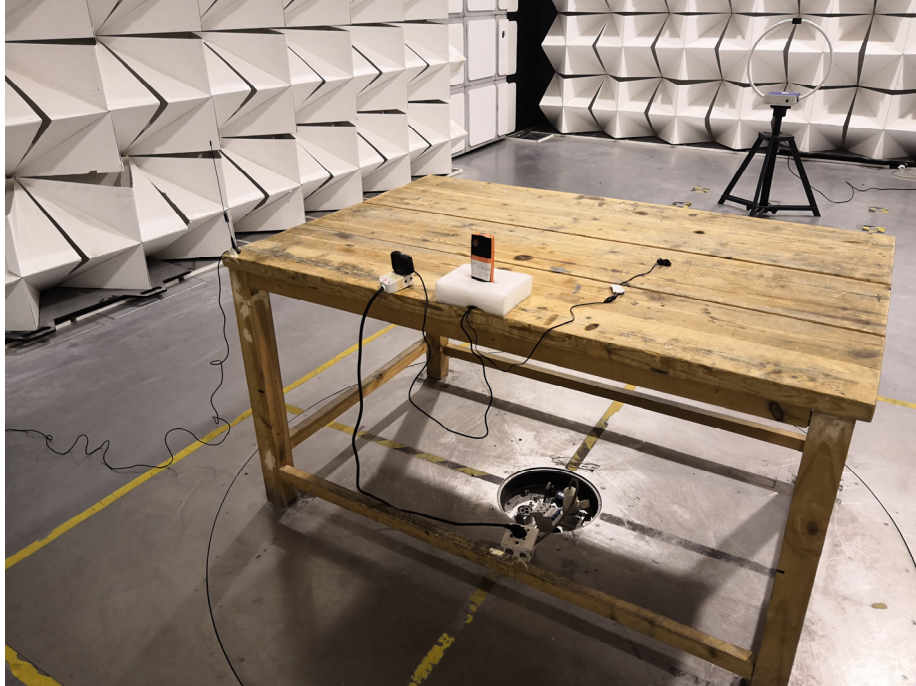

**2G Setup photo Model Q2 FCC ID: 2AP2KQ2**

**Photograph - Spurious Emissions Radiated Test Setup**

Below 30MHz Test Site 2#

For 30MHz-1000MHz Test Site 2#

## Appendix WTS18S05113379W\_Photo

---

For Above 1GHz Test Site 1#