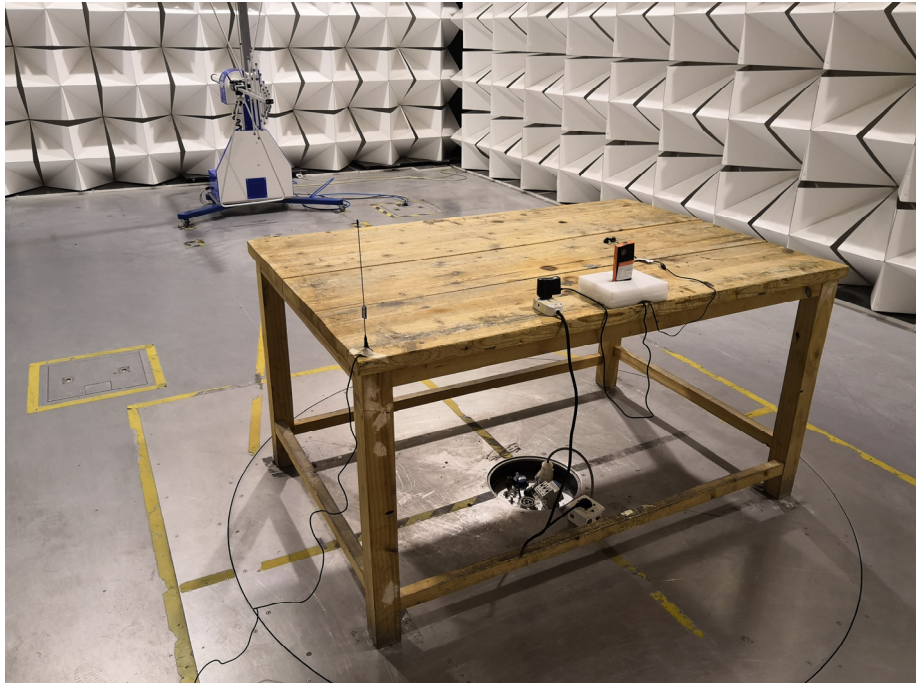

**2G Setup photo Model Q2 FCC ID: 2AP2KQ2**

**Photograph - Spurious Emissions Radiated Test Setup**

Below 30MHz Test Site 2#

For 30MHz-1000MHz Test Site 2#