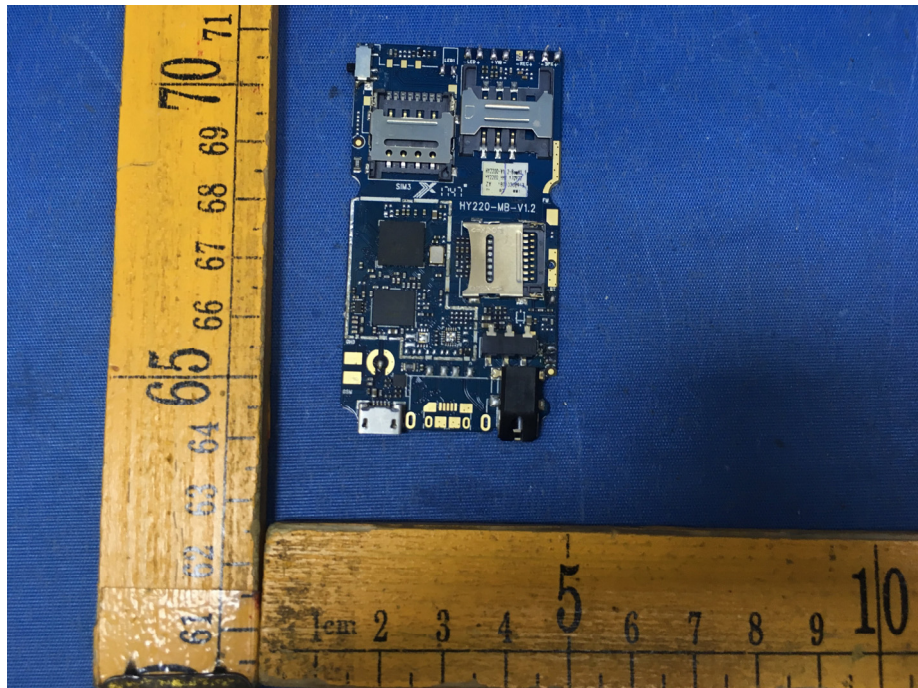

EUT – Internal View Model Q2 FCC ID: 2AP2KQ2

Appendix WTS18S05113379W\_Photo

Appendix WTS18S05113379W\_Photo

---

Appendix WTS18S05113379W\_Photo

====End=====