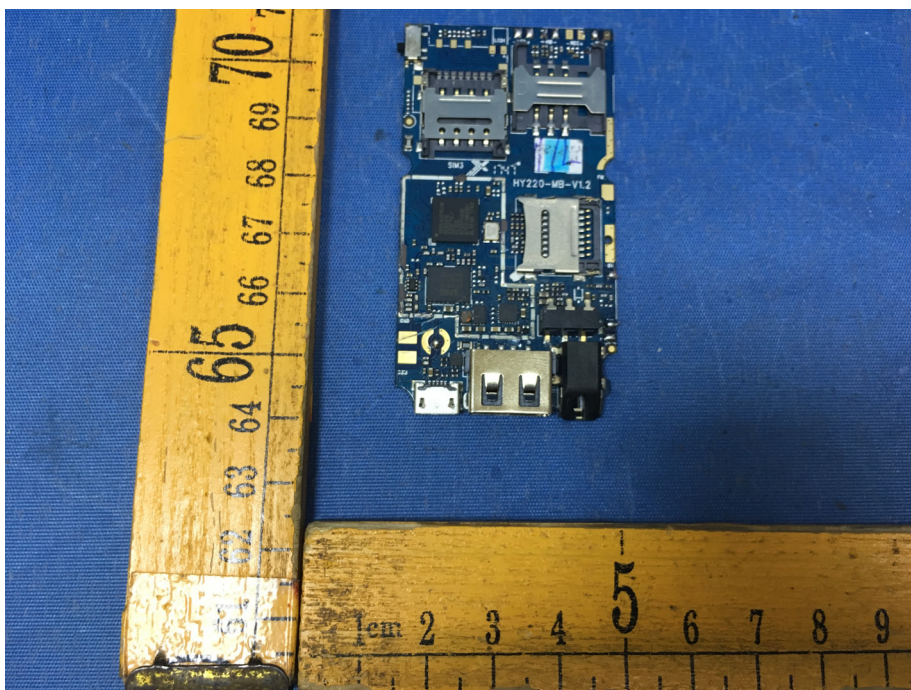

EUT – Internal View Model Q1 FCC ID: 2AP2KQ1

BT ANT.

GSM ANT.

Appendix WTS18S05113377W\_Photo

====End=====