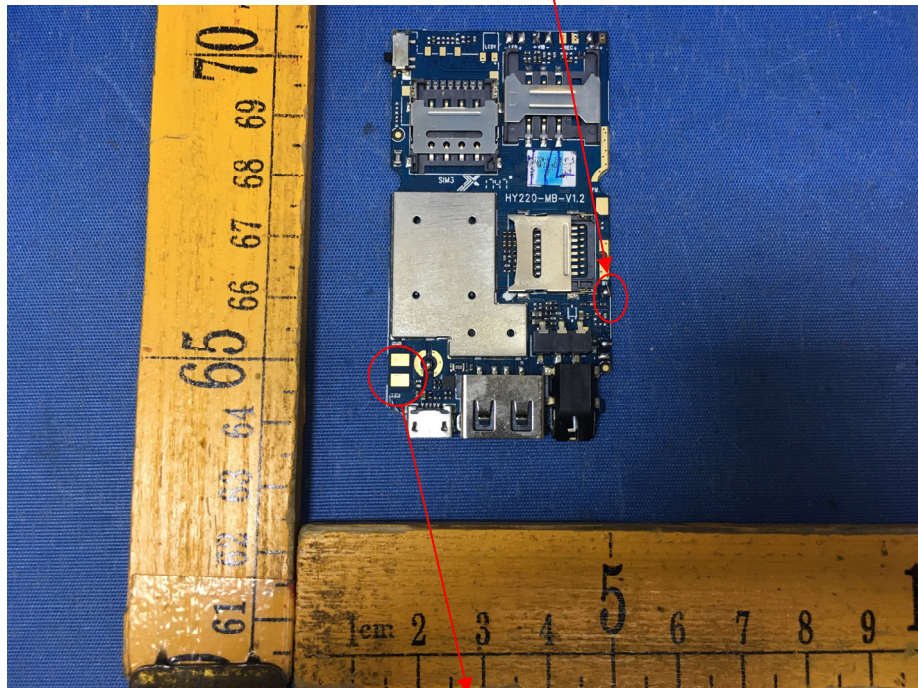

EUT – Internal View Model Q1 FCC ID: 2AP2KQ1

BT ANT.

GSM ANT.

Appendix WTS18S05113377W\_Photo

====End=====