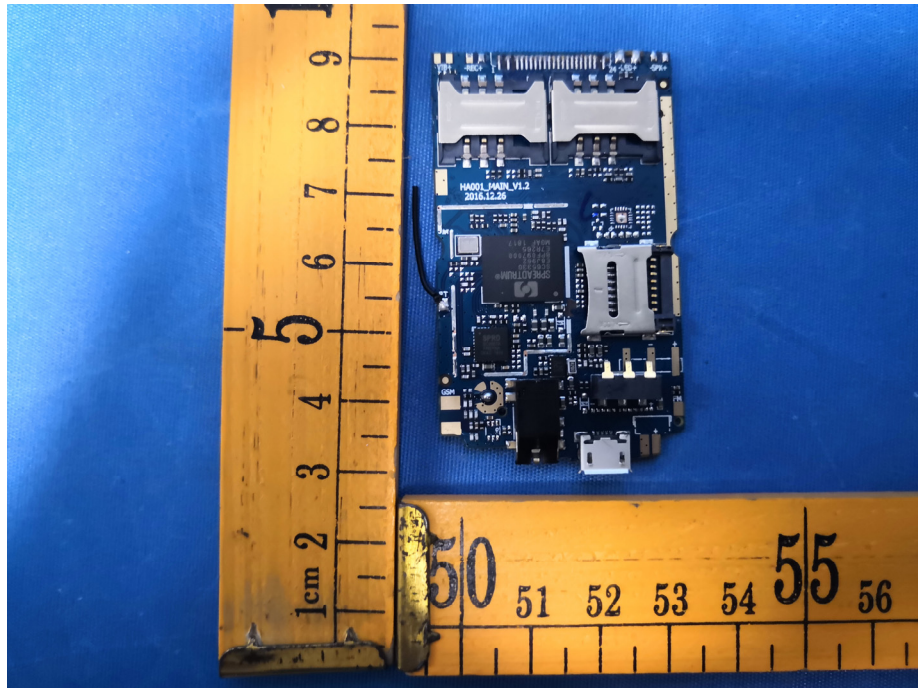

EUT – Internal View Model J2 FCC ID: 2AP2KJ2

GSM ANT.

BT ANT.

Appendix WTS18S10126098W\_Photo

Appendix WTS18S10126098W\_Photo

Appendix WTS18S10126098W\_Photo

====End=====