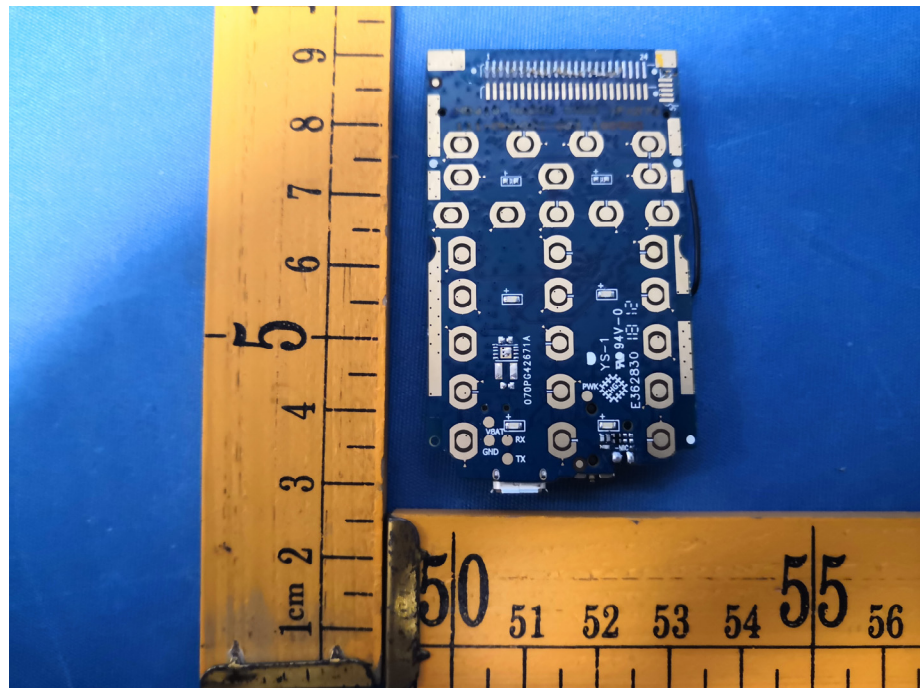

EUT – Internal View Model J2 FCC ID: 2AP2KJ2

GSM ANT.

BT ANT.

Appendix WTS18S10126098W\_Photo

Appendix WTS18S10126098W\_Photo

Appendix WTS18S10126098W\_Photo

====End=====