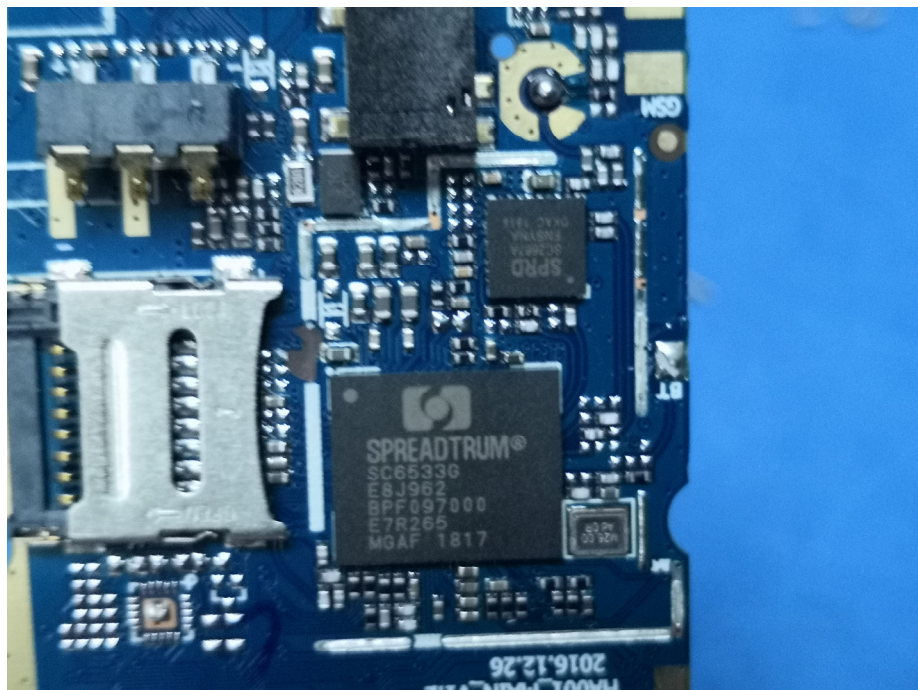

EUT – Internal View Model J2 FCC ID: 2AP2KJ2

GSM ANT.

BT ANT.

Appendix WTS18S10126098W\_Photo

Appendix WTS18S10126098W\_Photo

Appendix WTS18S10126098W\_Photo

====End=====