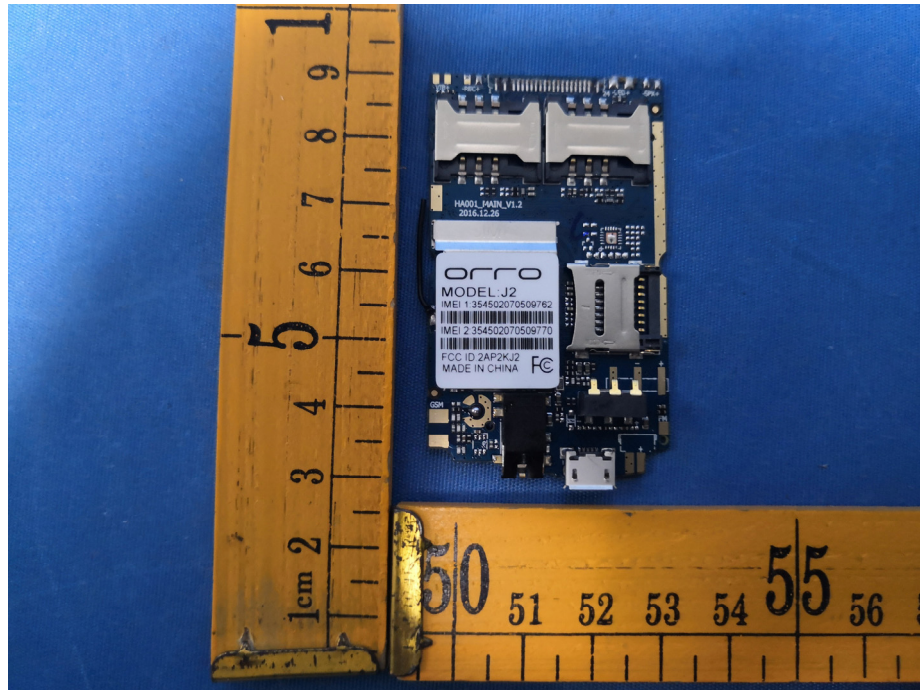

EUT – Internal View Model J2 FCC ID: 2AP2KJ2

GSM ANT.

BT ANT.

Appendix WTS18S10126098W\_Photo

Appendix WTS18S10126098W\_Photo

Appendix WTS18S10126098W\_Photo

====End=====