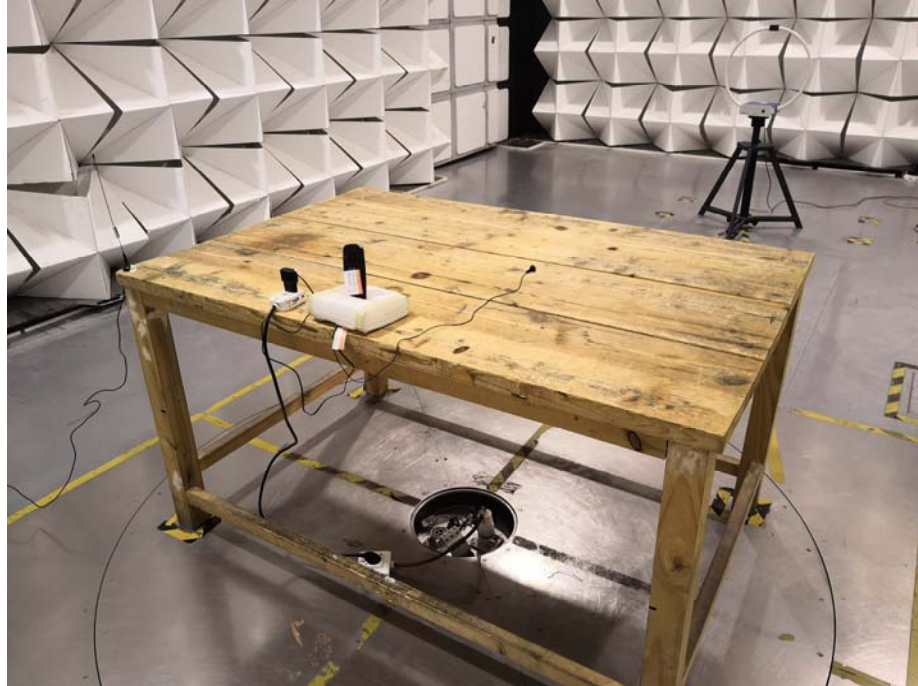

2G Setup photo Model J2 FCC ID: 2AP2KJ2

Photograph - Spurious Emissions Radiated Test Setup

Below 30MHz Test Site 2#

For 30MHz-1000MHz Test Site 2#

Appendix WTS18S10126098W_Photo

For Above 1GHz Test Site 1#