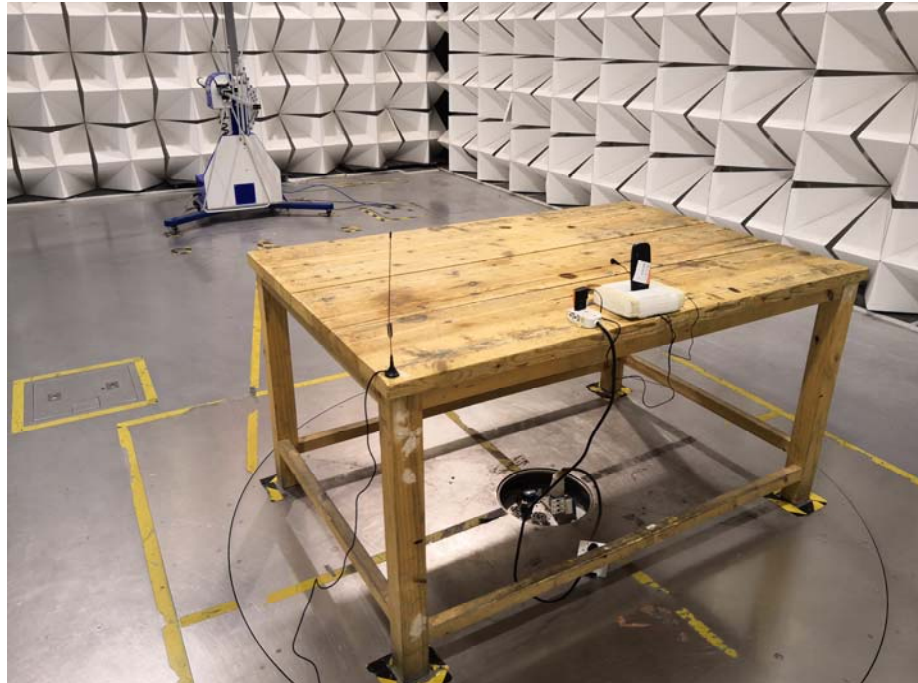

2G Setup photo Model J2 FCC ID: 2AP2KJ2

Photograph - Spurious Emissions Radiated Test Setup

Below 30MHz Test Site 2#

For 30MHz-1000MHz Test Site 2#

Appendix WTS18S10126098W_Photo

For Above 1GHz Test Site 1#