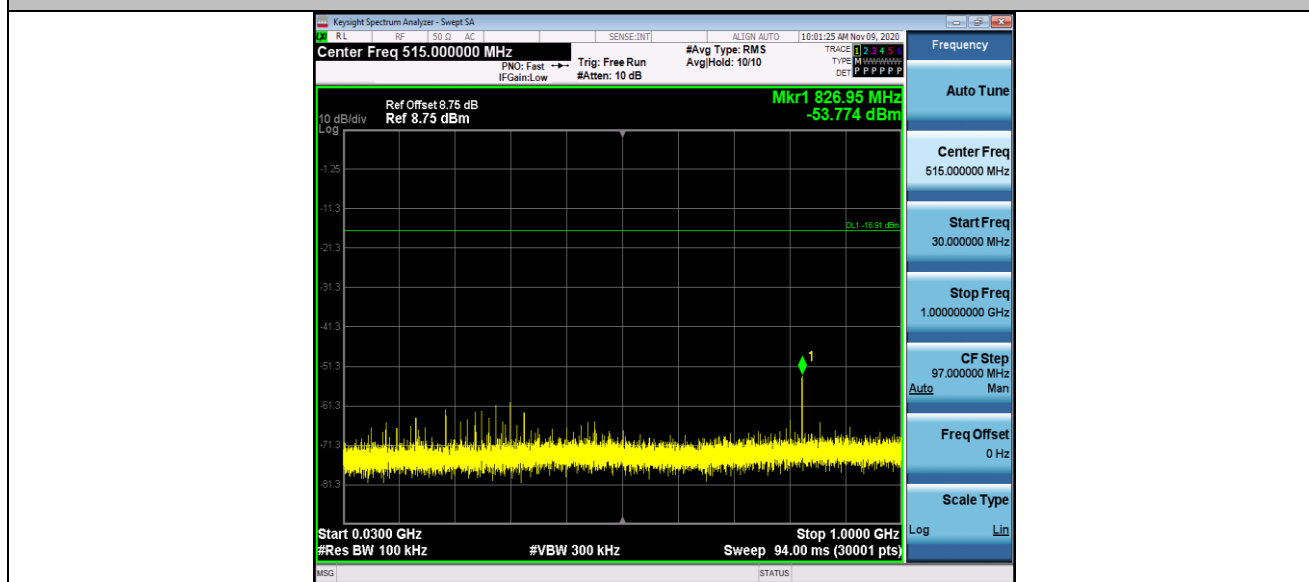

3DH5\_Ant1\_2480\_30~1000

3DH5\_Ant1\_2480\_1000~26500

## Appendix I. Setup Photographs

Fig. 1 Radiated emission setup photo(Below 30MHz)

Fig. 2 Radiated emission setup photo(30MHz-1GHz)

Fig. 3 Radiated emission setup photo(Above 1GHz)

Fig. 4 Power line conducted emission setup photo