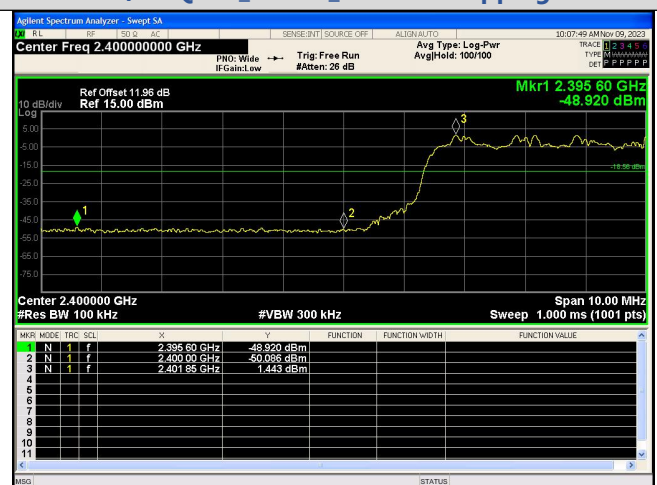

Spurious Emission
8DPSK_3-DH5_Channel 78

Out Of Band Emission(Left)
GFSK_DH5_Channel Hopping

Out Of Band Emission(Left)
 $\pi/4$ DQPSK_2-DH5_Channel Hopping

Out Of Band Emission(Right)
GFSK_DH5_Channel Hopping

Out Of Band Emission(Right)
 $\pi/4$ DQPSK_2-DH5_Channel Hopping

Out Of Band Emission(Left)
GFSK_DH5_Channel Hopping

Out Of Band Emission(Left)
 $\pi/4$ DQPSK_2-DH5_Channel Hopping

Out Of Band Emission(Right)
GFSK_DH5_Channel Hopping