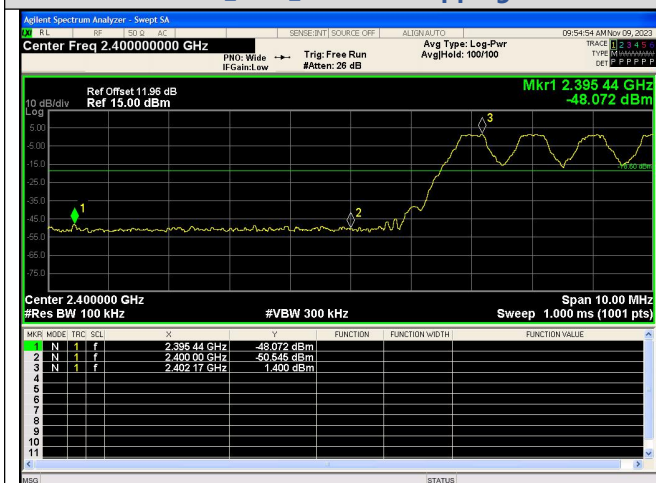

Spurious Emission
8DPSK_3-DH5_Channel 78

Out Of Band Emission(Left)
GFSK_DH5_Channel Hopping

Out Of Band Emission(Left)
 $\pi/4$ DQPSK_2-DH5_Channel Hopping

Out Of Band Emission(Right)
GFSK_DH5_Channel Hopping

Out Of Band Emission(Right)
 $\pi/4$ DQPSK_2-DH5_Channel Hopping

Out Of Band Emission(Left)
GFSK_DH5_Channel Hopping

Out Of Band Emission(Left)
 $\pi/4$ DQPSK_2-DH5_Channel Hopping

Out Of Band Emission(Right)
GFSK_DH5_Channel Hopping