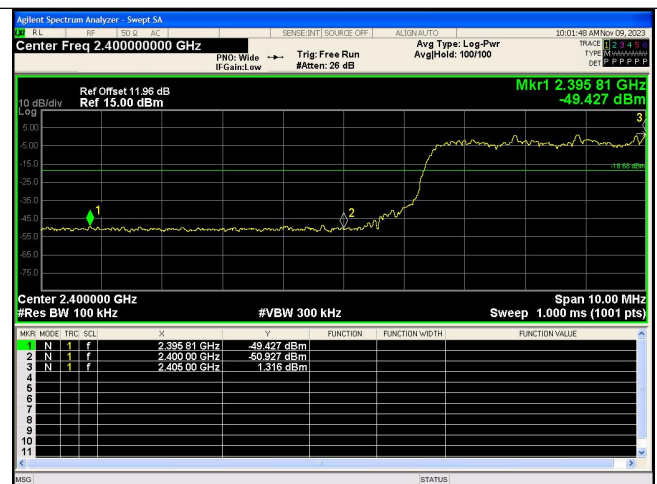

Out Of Band Emission
8DPSK_3-DH5_Channel 0

Spurious Emission
8DPSK_3-DH5_Channel 0

Out Of Band Emission
8DPSK_3-DH5_Channel 39

Spurious Emissions
8DPSK_3-DH5_Channel 39

Out Of Band Emission
8DPSK_3-DH5_Channel 78

Spurious Emission
8DPSK_3-DH5_Channel 78

Out Of Band Emission(Left)
GFSK_DH5_Channel Hopping

Out Of Band Emission(Left)
 $\pi/4$ DQPSK_2-DH5_Channel Hopping

Out Of Band Emission(Right)
GFSK_DH5_Channel Hopping