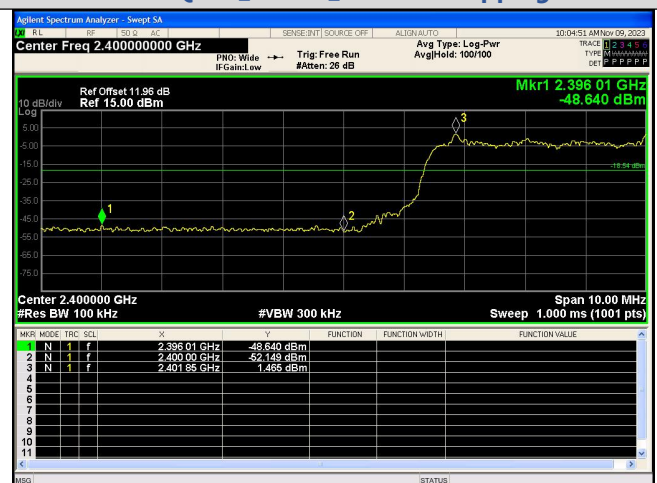

Spurious Emission
8DPSK_3-DH5_Channel 78

Out Of Band Emission(Left)
GFSK_DH5_Channel Hopping

Out Of Band Emission(Left)
 $\pi/4$ DQPSK_2-DH5_Channel Hopping

Out Of Band Emission(Right)
GFSK_DH5_Channel Hopping

Out Of Band Emission(Right)
 $\pi/4$ DQPSK_2-DH5_Channel Hopping

Out Of Band Emission(Left)
GFSK_DH5_Channel Hopping

Out Of Band Emission(Left)
 $\pi/4$ DQPSK_2-DH5_Channel Hopping

Out Of Band Emission(Right)
GFSK_DH5_Channel Hopping