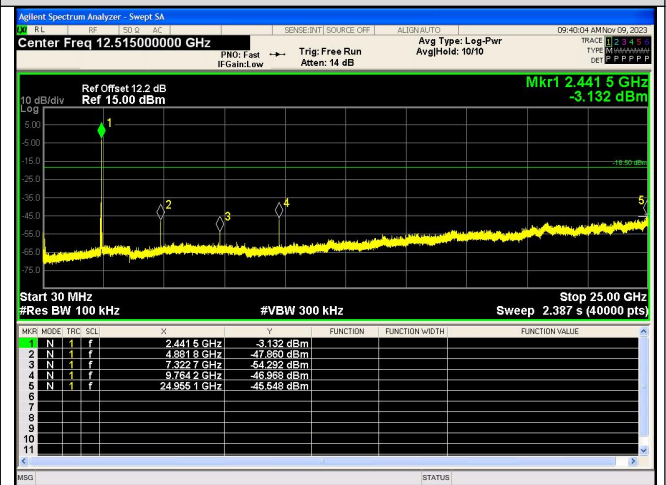

Out Of Band Emission
8DPSK_3-DH5_Channel 0

Spurious Emission
8DPSK_3-DH5_Channel 0

Out Of Band Emission
8DPSK_3-DH5_Channel 39

Spurious Emissions
8DPSK_3-DH5_Channel 39

Out Of Band Emission
8DPSK_3-DH5_Channel 78

Spurious Emission
8DPSK_3-DH5_Channel 78

Out Of Band Emission(Left)
GFSK_DH5_Channel Hopping

Out Of Band Emission(Left)
 $\pi/4$ DQPSK_2-DH5_Channel Hopping

Out Of Band Emission(Right)
GFSK_DH5_Channel Hopping