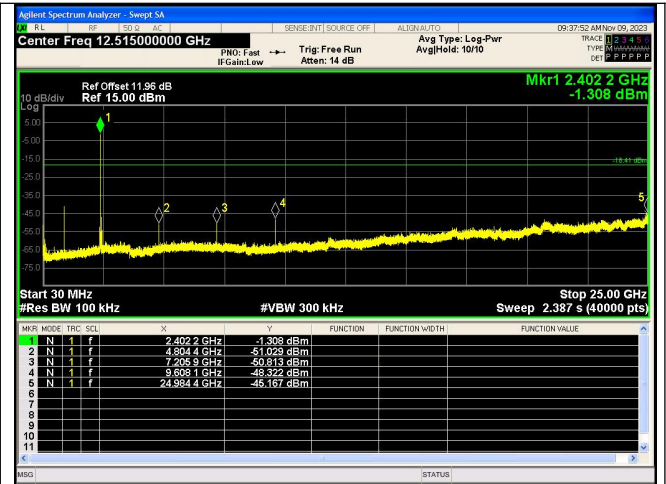

Out Of Band Emission
8DPSK_3-DH5_Channel 0

Spurious Emission
8DPSK_3-DH5_Channel 0

Out Of Band Emission
8DPSK_3-DH5_Channel 39

Spurious Emissions
8DPSK_3-DH5_Channel 39

Out Of Band Emission
8DPSK_3-DH5_Channel 78

Spurious Emission
8DPSK_3-DH5_Channel 78

Out Of Band Emission(Left)
GFSK_DH5_Channel Hopping

Out Of Band Emission(Left)
 $\pi/4$ DQPSK_2-DH5_Channel Hopping

Out Of Band Emission(Right)
GFSK_DH5_Channel Hopping