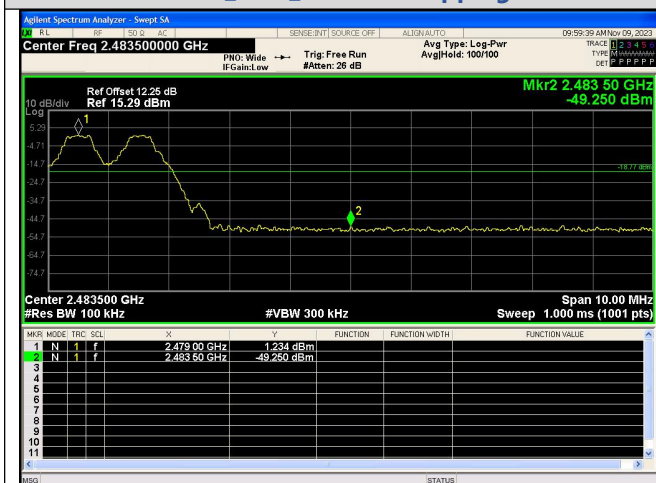

Spurious Emission
8DPSK_3-DH5_Channel 78

Out Of Band Emission(Left)
GFSK_DH5_Channel Hopping

Out Of Band Emission(Left)
 $\pi/4$ DQPSK_2-DH5_Channel Hopping

Out Of Band Emission(Right)
GFSK_DH5_Channel Hopping

Out Of Band Emission(Right)
 $\pi/4$ DQPSK_2-DH5_Channel Hopping

Out Of Band Emission(Left)
GFSK_DH5_Channel Hopping

Out Of Band Emission(Left)
 $\pi/4$ DQPSK_2-DH5_Channel Hopping

Out Of Band Emission(Right)
GFSK_DH5_Channel Hopping