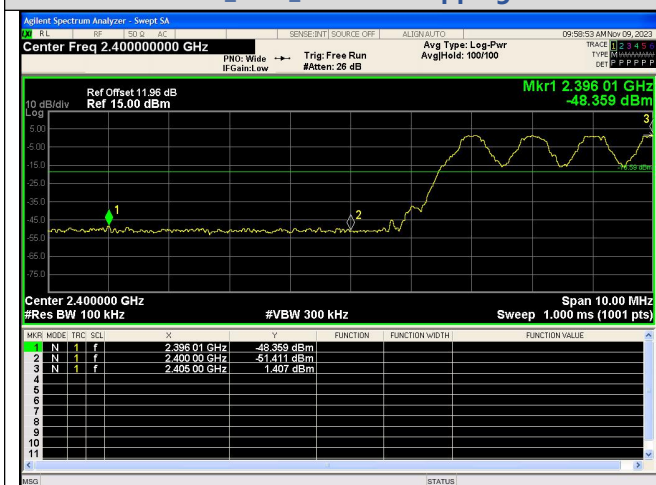

Spurious Emission
8DPSK_3-DH5_Channel 78

Out Of Band Emission(Left)
GFSK_DH5_Channel Hopping

Out Of Band Emission(Left)
 $\pi/4$ DQPSK_2-DH5_Channel Hopping

Out Of Band Emission(Right)
GFSK_DH5_Channel Hopping

Out Of Band Emission(Right)
 $\pi/4$ DQPSK_2-DH5_Channel Hopping

Out Of Band Emission(Left)
GFSK_DH5_Channel Hopping

Out Of Band Emission(Left)
 $\pi/4$ DQPSK_2-DH5_Channel Hopping

Out Of Band Emission(Right)
GFSK_DH5_Channel Hopping