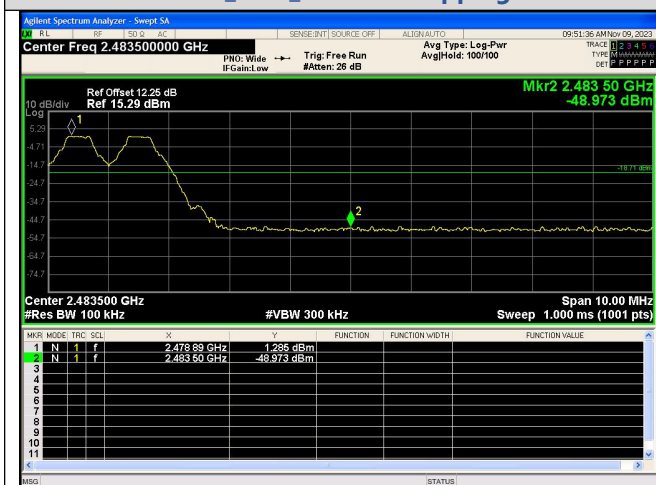

Out Of Band Emission
8DPSK_3-DH5_Channel 0

Spurious Emission
8DPSK_3-DH5_Channel 0

Out Of Band Emission
8DPSK_3-DH5_Channel 39

Spurious Emissions
8DPSK_3-DH5_Channel 39

Out Of Band Emission
8DPSK_3-DH5_Channel 78

Spurious Emission
8DPSK_3-DH5_Channel 78

Out Of Band Emission(Left)
GFSK_DH5_Channel Hopping

Out Of Band Emission(Left)
 $\pi/4$ DQPSK_2-DH5_Channel Hopping

Out Of Band Emission(Right)
GFSK_DH5_Channel Hopping