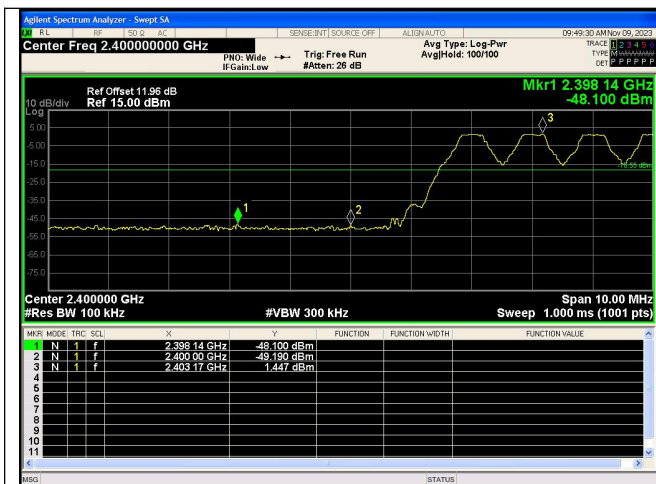

Out Of Band Emission
8DPSK_3-DH5_Channel 0

Spurious Emission
8DPSK_3-DH5_Channel 0

Out Of Band Emission
8DPSK_3-DH5_Channel 39

Spurious Emissions
8DPSK_3-DH5_Channel 39

Out Of Band Emission
8DPSK_3-DH5_Channel 78

Spurious Emission
8DPSK_3-DH5_Channel 78

Out Of Band Emission(Left)
GFSK_DH5_Channel Hopping

Out Of Band Emission(Left)
 $\pi/4$ DQPSK_2-DH5_Channel Hopping

Out Of Band Emission(Right)
GFSK_DH5_Channel Hopping