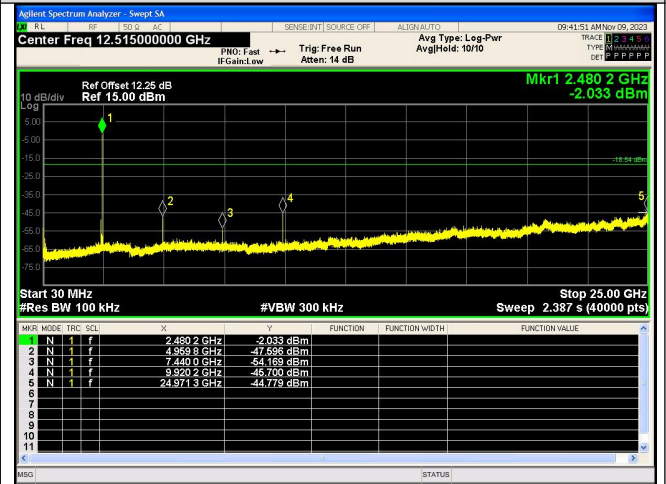

Out Of Band Emission
8DPSK_3-DH5_Channel 0

Spurious Emission
8DPSK_3-DH5_Channel 0

Out Of Band Emission
8DPSK_3-DH5_Channel 39

Spurious Emissions
8DPSK_3-DH5_Channel 39

Out Of Band Emission
8DPSK_3-DH5_Channel 78

Spurious Emission
8DPSK_3-DH5_Channel 78

Out Of Band Emission(Left)
GFSK_DH5_Channel Hopping

Out Of Band Emission(Left)
 $\pi/4$ DQPSK_2-DH5_Channel Hopping

Out Of Band Emission(Right)
GFSK_DH5_Channel Hopping