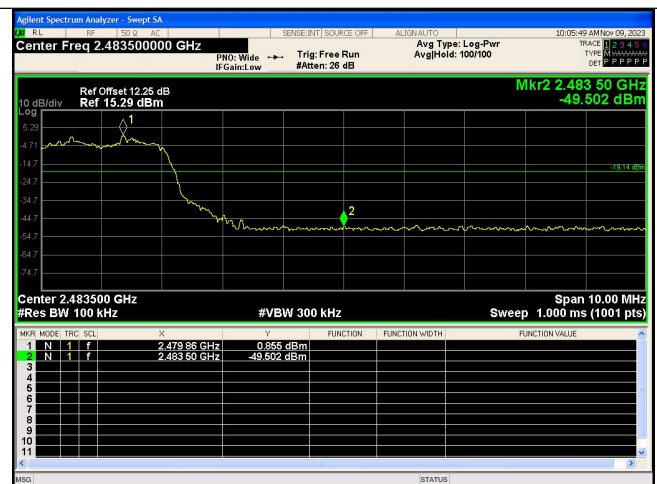

Spurious Emission
8DPSK_3-DH5_Channel 78

Out Of Band Emission(Left)
GFSK_DH5_Channel Hopping

Out Of Band Emission(Left)
 $\pi/4$ DQPSK_2-DH5_Channel Hopping

Out Of Band Emission(Right)
GFSK_DH5_Channel Hopping

Out Of Band Emission(Right)
 $\pi/4$ DQPSK_2-DH5_Channel Hopping

Out Of Band Emission(Left)
GFSK_DH5_Channel Hopping

Out Of Band Emission(Left)
 $\pi/4$ DQPSK_2-DH5_Channel Hopping

Out Of Band Emission(Right)
GFSK_DH5_Channel Hopping