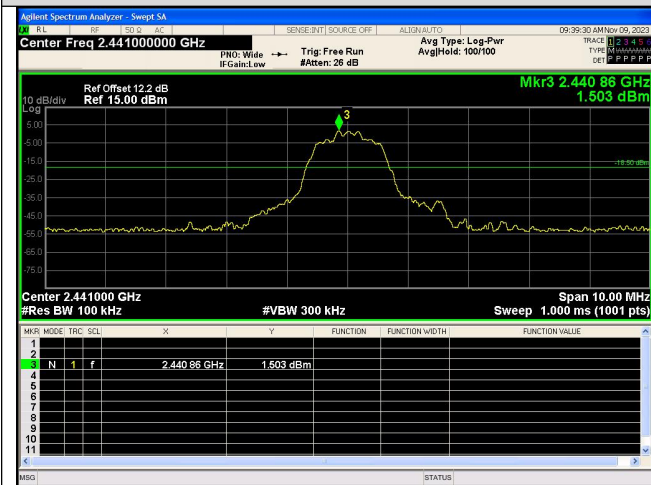

Out Of Band Emission
8DPSK_3-DH5_Channel 0

Spurious Emission
8DPSK_3-DH5_Channel 0

Out Of Band Emission
8DPSK_3-DH5_Channel 39

Spurious Emissions
8DPSK_3-DH5_Channel 39

Out Of Band Emission
8DPSK_3-DH5_Channel 78

Spurious Emission
8DPSK_3-DH5_Channel 78

Out Of Band Emission(Left)
GFSK_DH5_Channel Hopping

Out Of Band Emission(Left)
 $\pi/4$ DQPSK_2-DH5_Channel Hopping

Out Of Band Emission(Right)
GFSK_DH5_Channel Hopping