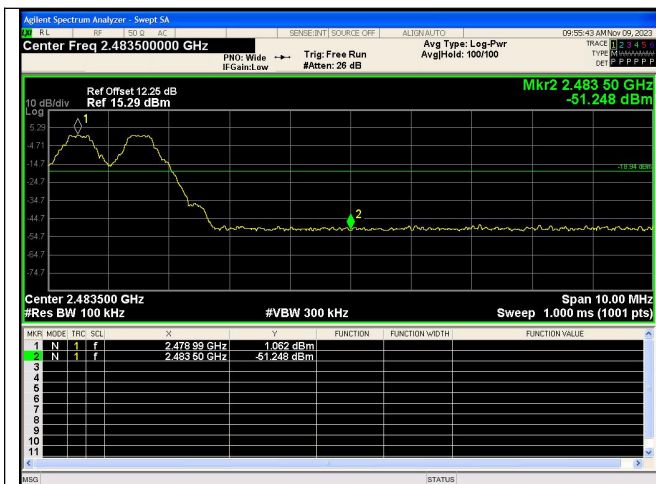

Spurious Emission
8DPSK_3-DH5_Channel 78

Out Of Band Emission(Left)
GFSK_DH5_Channel Hopping

Out Of Band Emission(Left)
 $\pi/4$ DQPSK_2-DH5_Channel Hopping

Out Of Band Emission(Right)
GFSK_DH5_Channel Hopping

Out Of Band Emission(Right)
 $\pi/4$ DQPSK_2-DH5_Channel Hopping

Out Of Band Emission(Left)
GFSK_DH5_Channel Hopping

Out Of Band Emission(Left)
 $\pi/4$ DQPSK_2-DH5_Channel Hopping

Out Of Band Emission(Right)
GFSK_DH5_Channel Hopping