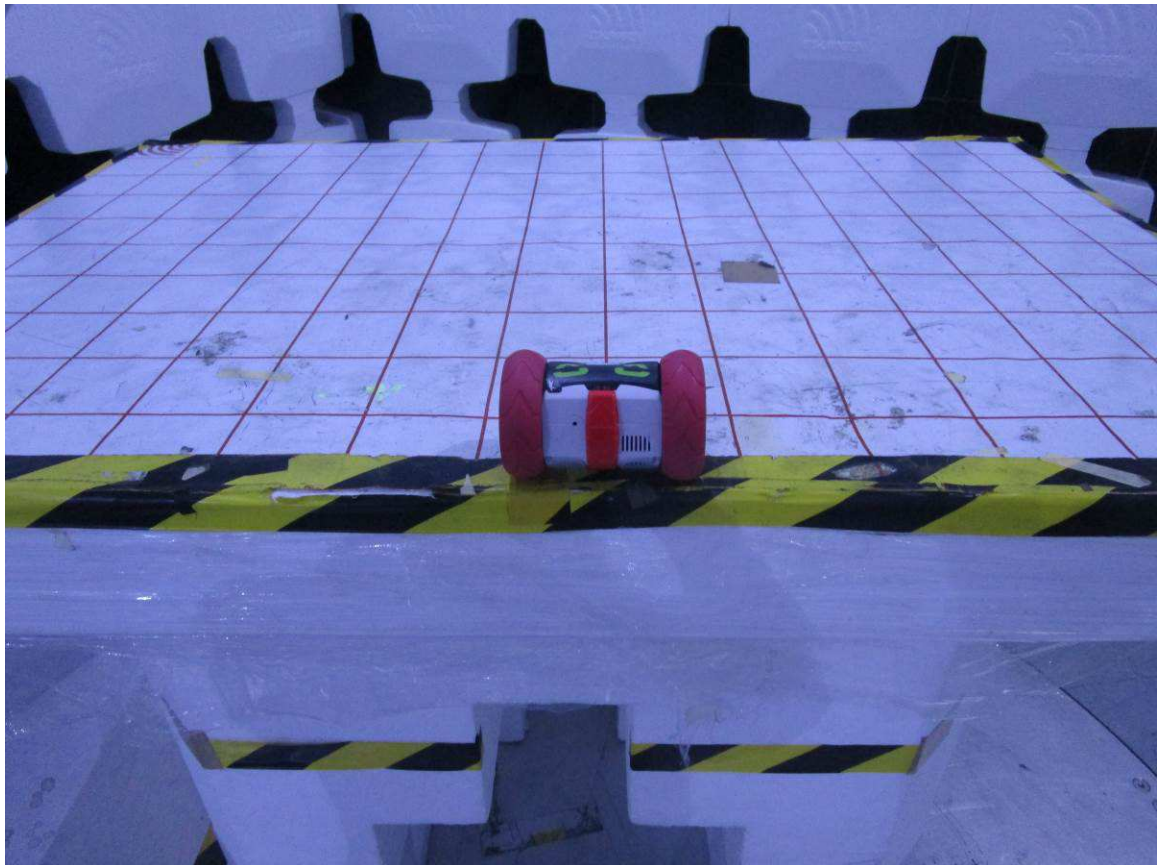

## Radiated Photos

Up to 1GHz  
(The EUT placed at the center of the turntable)

Above 1GHz  
(The EUT placed at the center of the turntable)