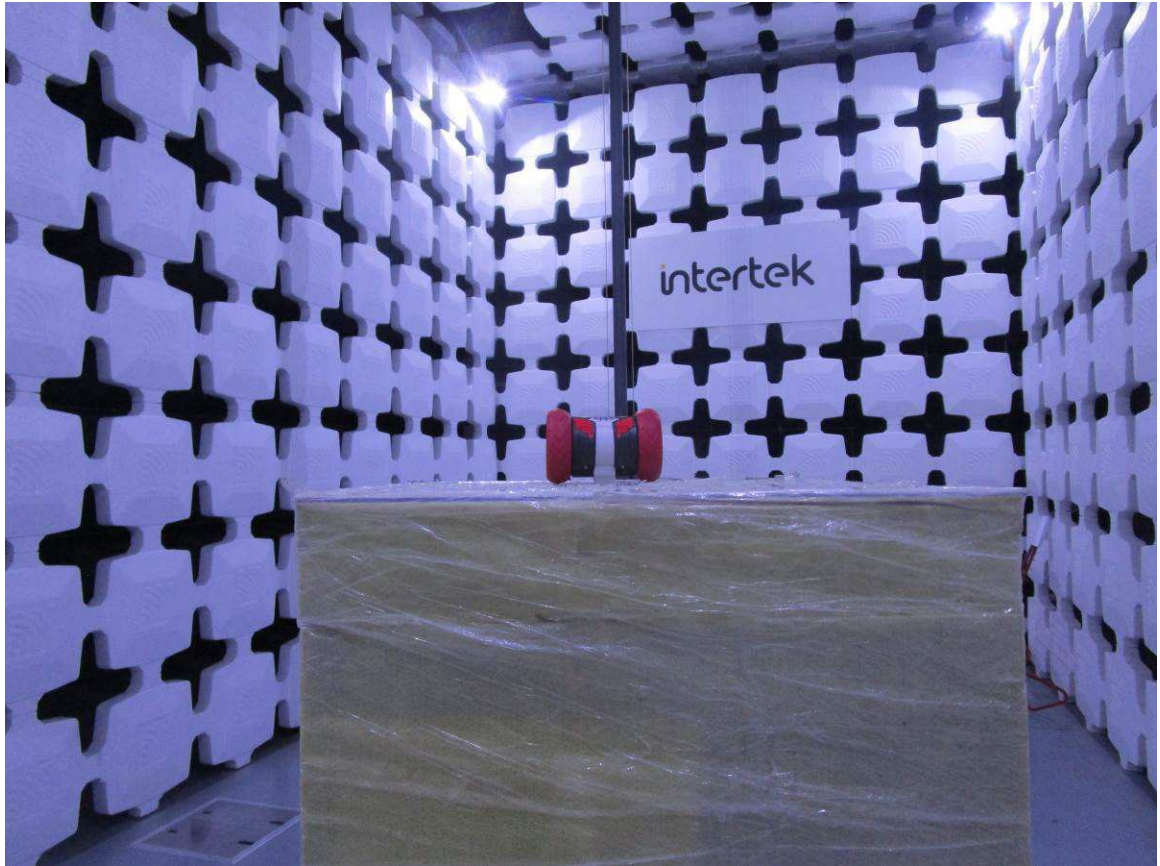

## Radiated Photos

Up to 1GHz  
(The EUT placed at the center of the turntable)

Above 1GHz  
(The EUT placed at the center of the turntable)