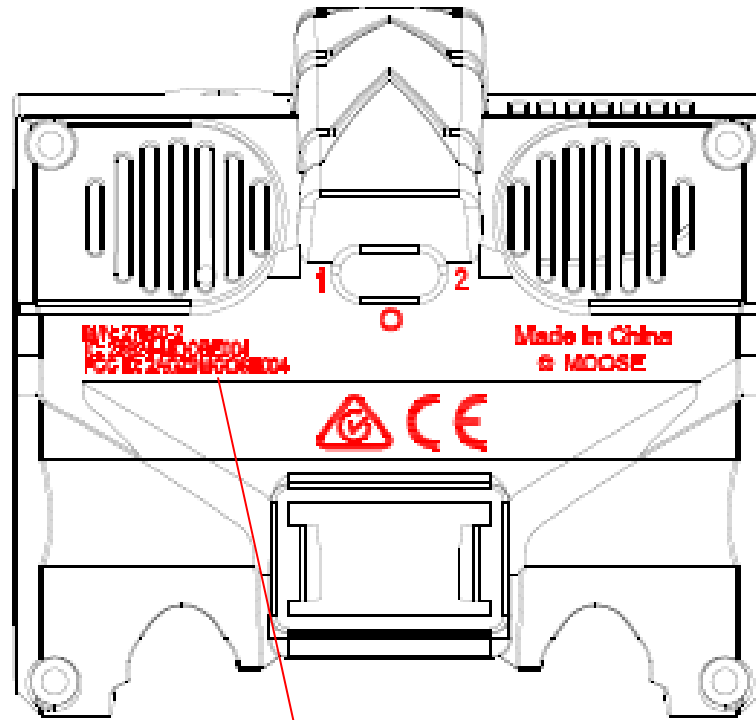

Label Artwork and Location

FCC ID: 2AOZ9MOOSE004

SIZE: 25mm (W) x 6mm (H)