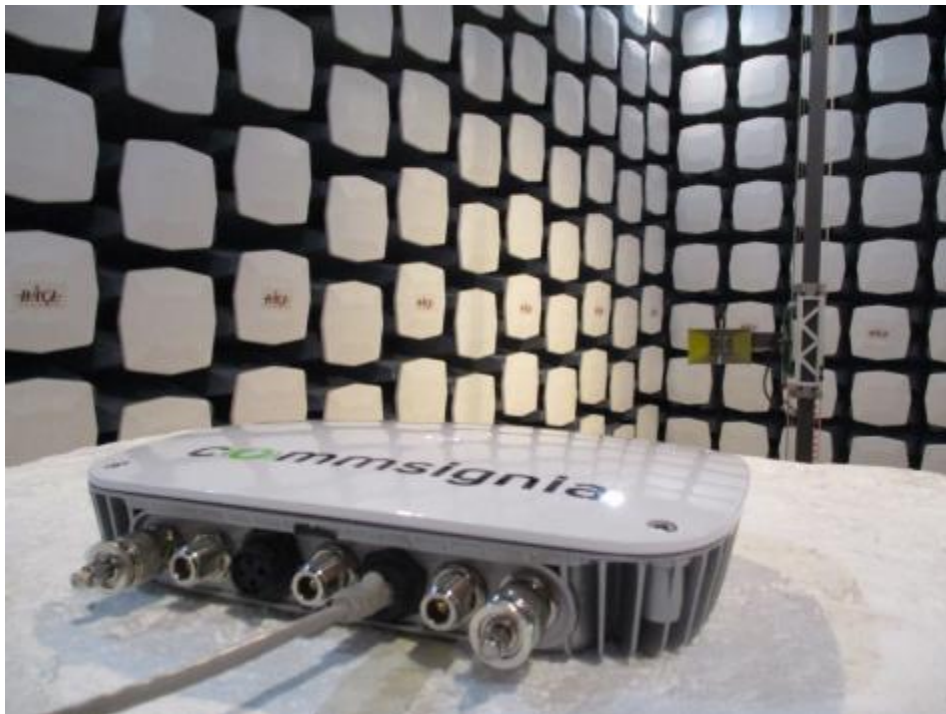

Test Setup Photographs

ITS-RS4-M-SPEW

1.1 Radiated Spurious Emission below 1 GHz Front View

1.2 Radiated Spurious Emission below 1 GHz Rear View

1.3 Radiated Spurious Emission above 1 GHz Front View

1.4 Radiated Spurious Emission above 1 GHz Rear View

ITS-RS4-M-F-W-C495-BL5-S-SGLB

1.1 Radiated Spurious Emission below 1 GHz Front View

1.2 Radiated Spurious Emission below 1 GHz Rear View

1.3 Radiated Spurious Emission above 1 GHz Front View

1.4 Radiated Spurious Emission above 1 GHz Rear View,

ITS-RS4-M-SM66

1.1 Radiated Spurious Emission below 1 GHz Front View

1.2 Radiated Spurious Emission below 1 GHz Rear View

1.3 Radiated Spurious Emission above 1 GHz Front View

1.4 Radiated Spurious Emission above 1 GHz Rear View