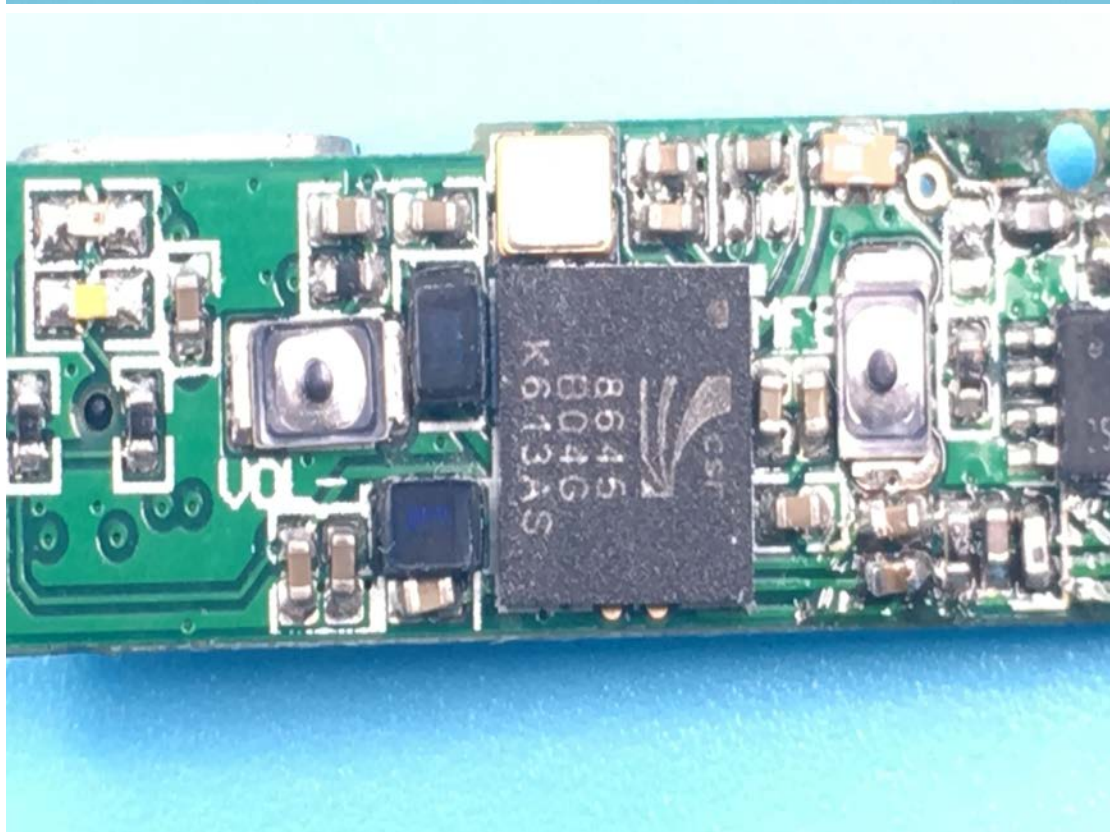

FCC ID: 2AOYZEB1BTV1020218X

### Internal Photos

1. EUT uncover view

## 2. Mainboard front view