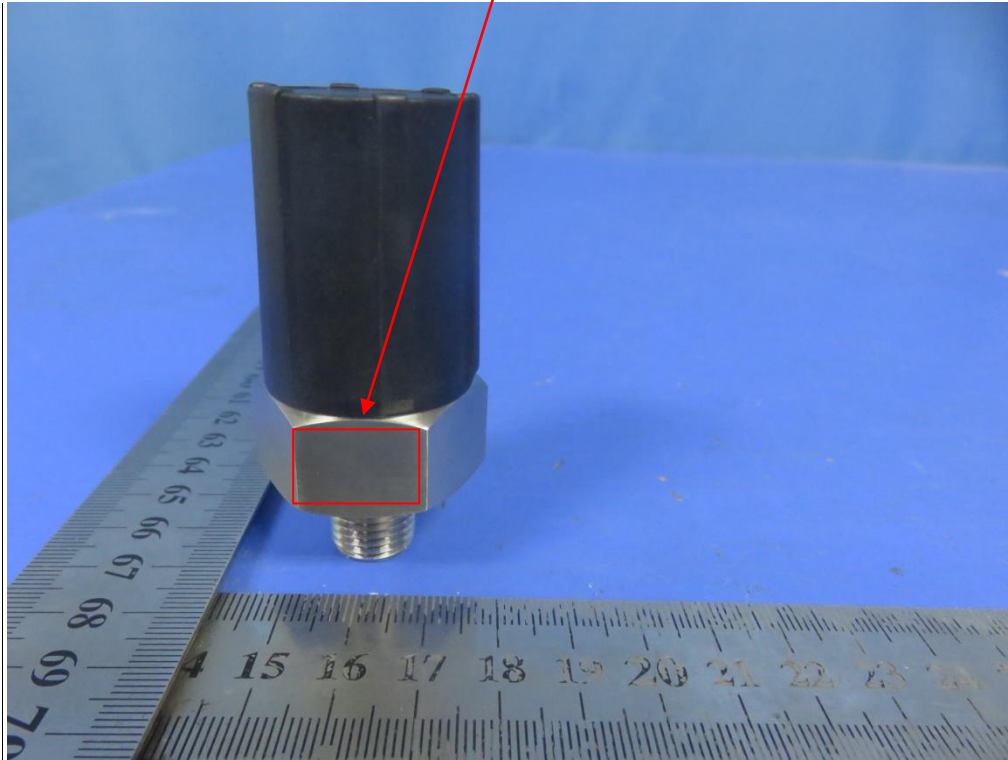

Label & Label Location

Wireless Pressure Sensor
FCC ID: 2AOYT-PG001

Size: 1.5cm(L)*0.8cm(W)

Label Here

Material: Adhesive Glue Tagboard

Font color: Black

Label color: White