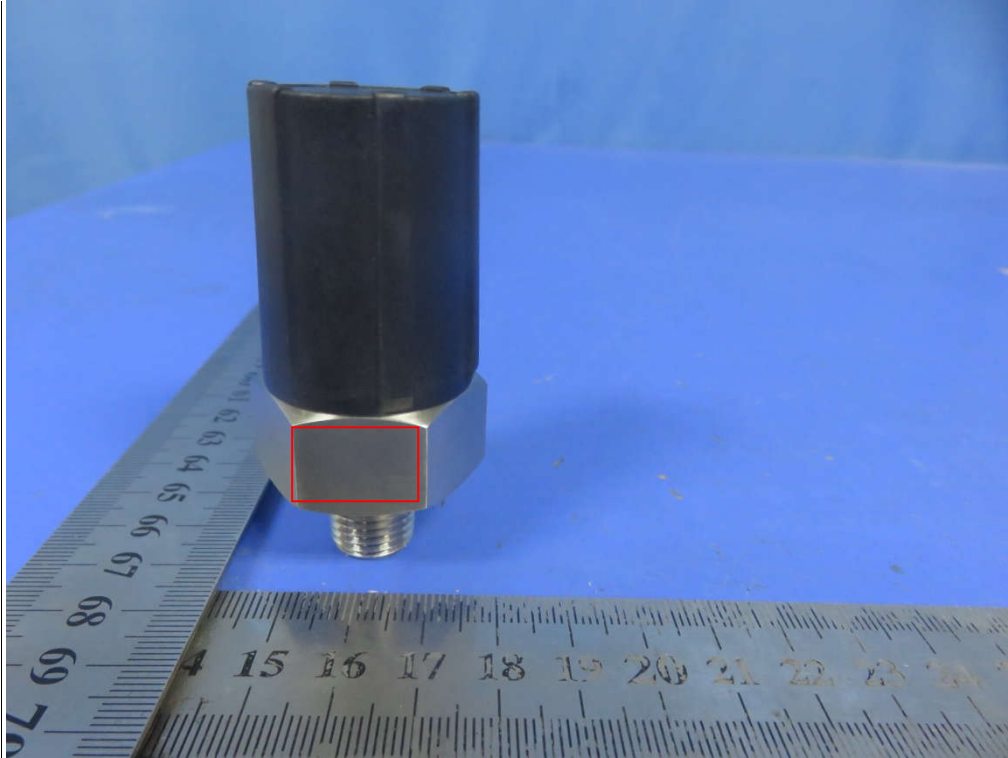

Label & Label Location

SP1 Pressure Sensor
FCC ID: 2AOYT-SP1

Size: 1.5cm(L)*0.8cm(W)

Label Here

Material: Adhesive Glue Tagboard

Font color: Black

Label color: White