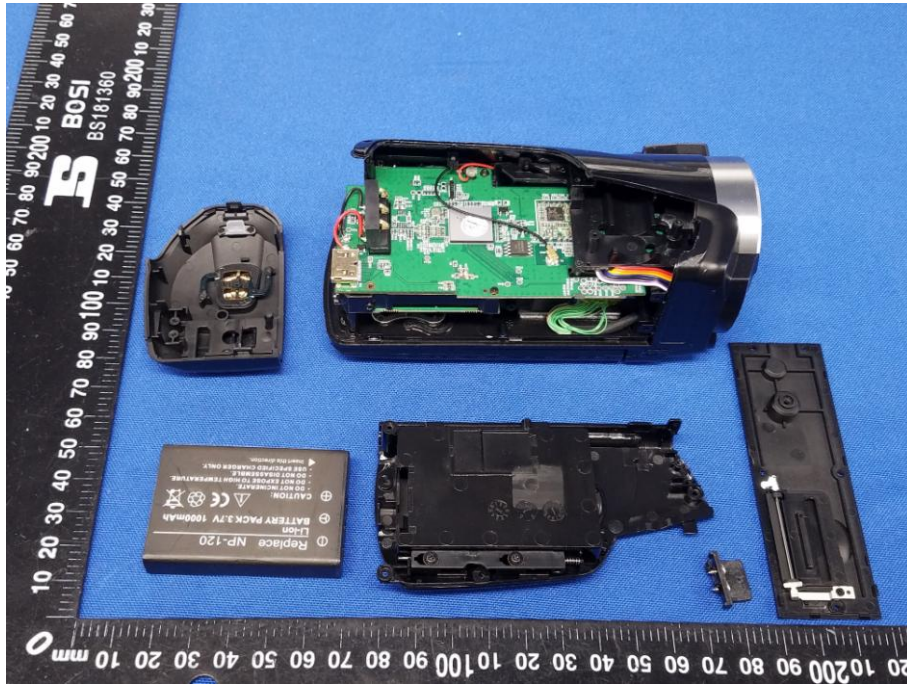

Appendix C: Photographs of EUT

Product: digital video camera

Model: HD-480

Internal Photos

WIFI ANT