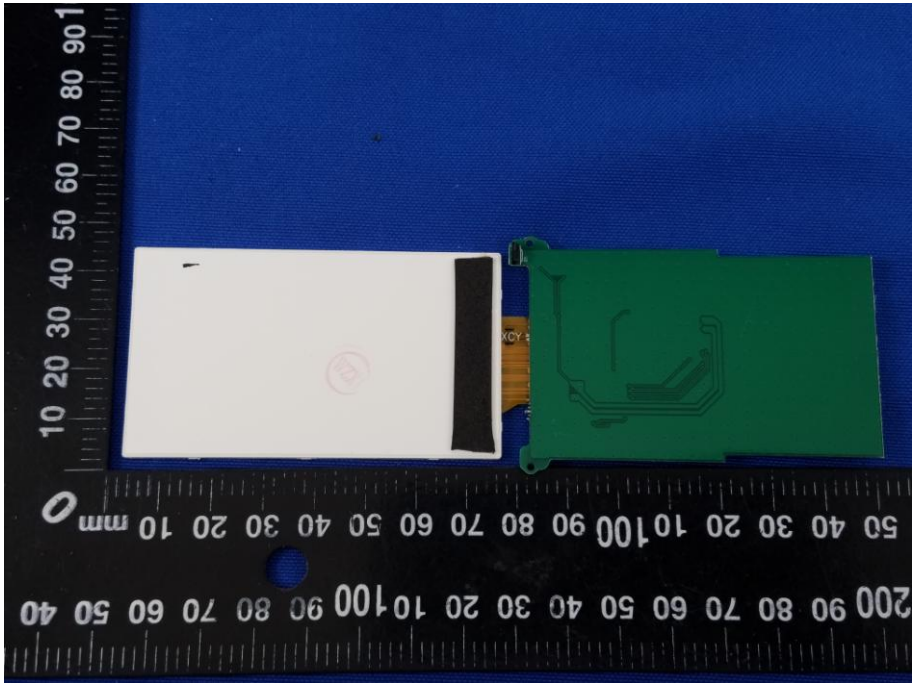

Appendix C: Photographs of EUT

Product: digital video camera

Model: HD-480

Internal Photos

WIFI ANT