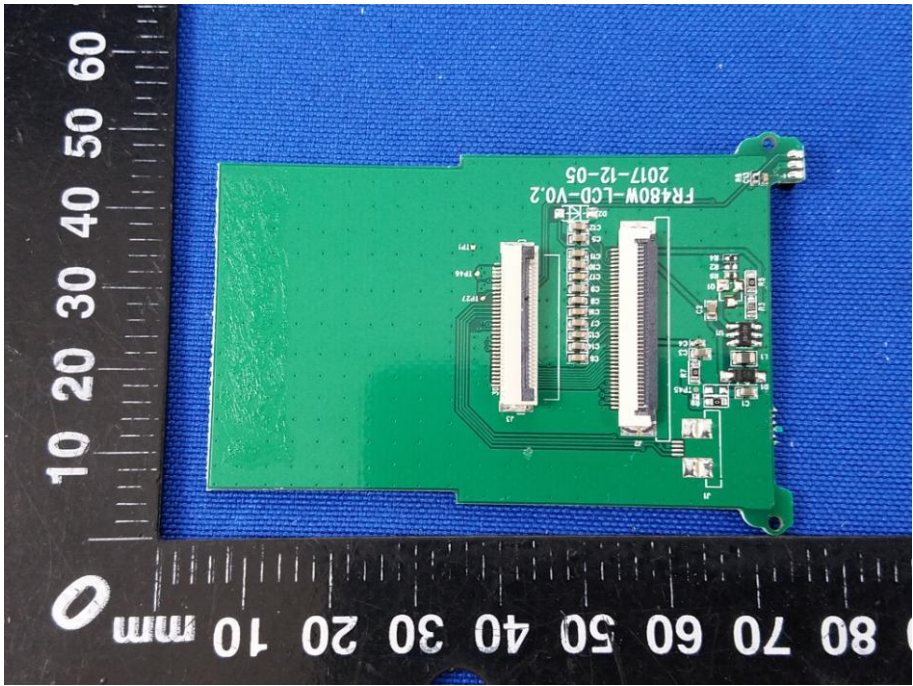

Appendix C: Photographs of EUT

Product: digital video camera

Model: HD-480

Internal Photos

WIFI ANT