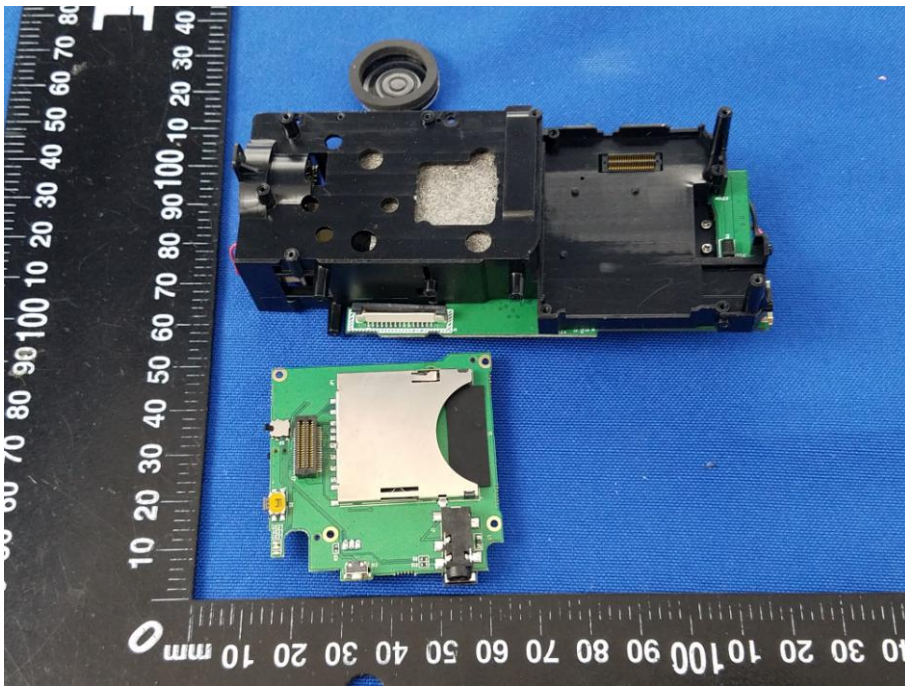

Appendix C: Photographs of EUT

Product: digital video camera

Model: HD-480

Internal Photos

WIFI ANT