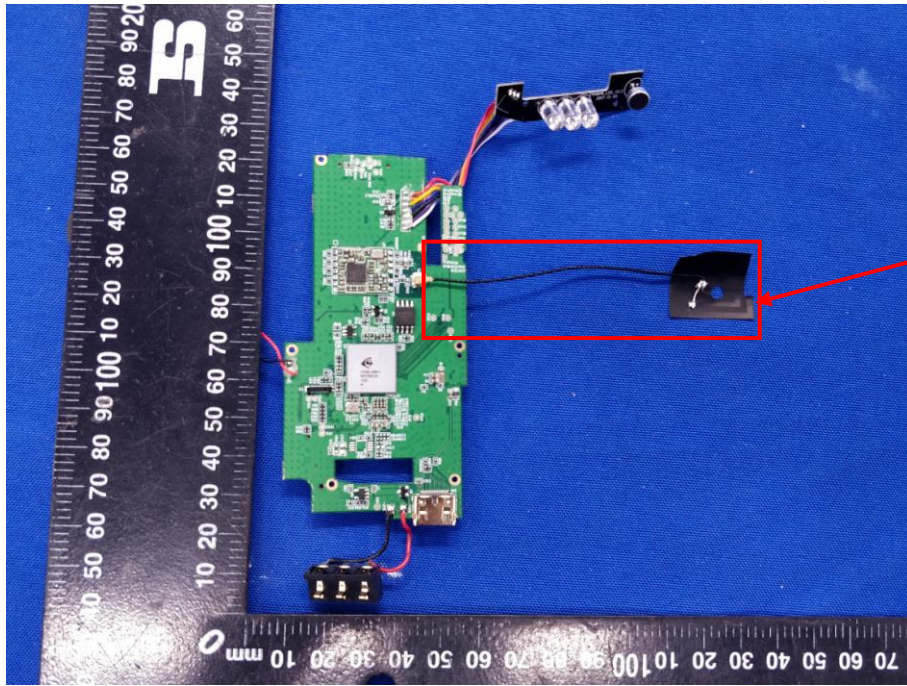

Appendix C: Photographs of EUT

Product: digital video camera

Model: HD-480

Internal Photos

WIFI ANT