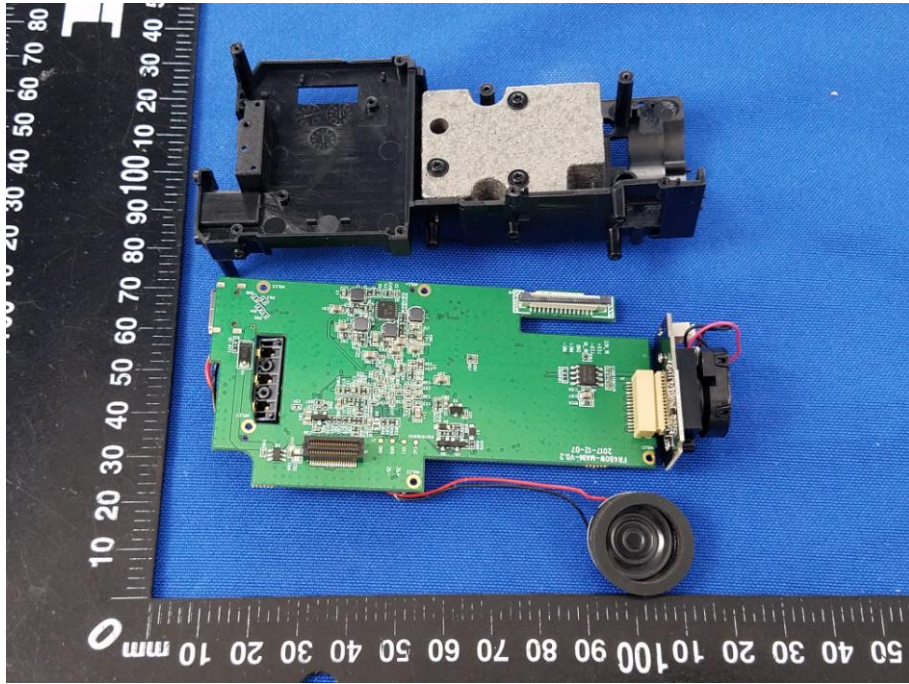

Appendix C: Photographs of EUT

Product: digital video camera

Model: HD-480

Internal Photos

WIFI ANT