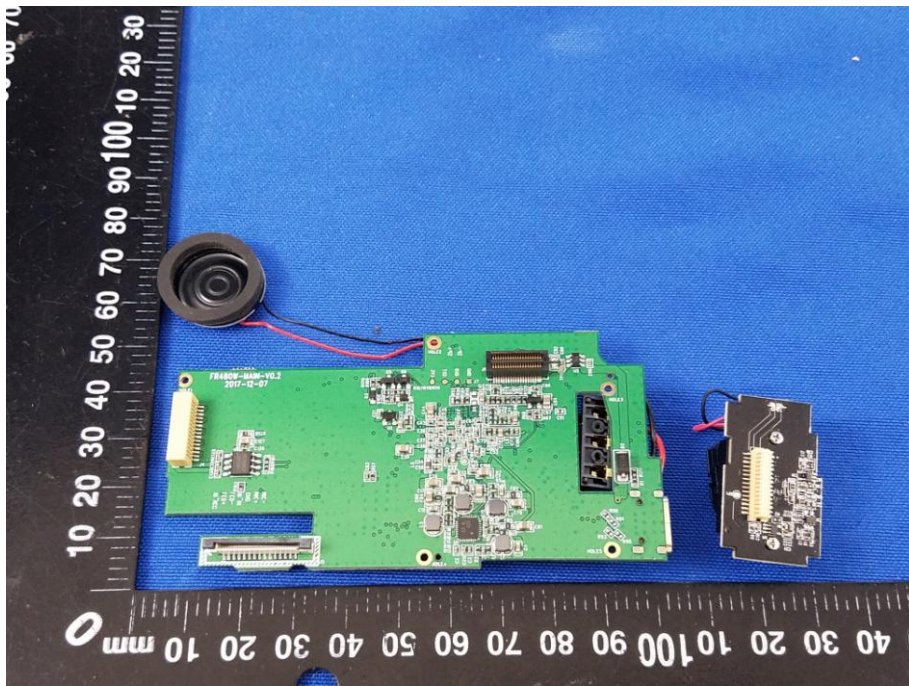

Appendix C: Photographs of EUT

Product: digital video camera

Model: HD-480

Internal Photos

WIFI ANT