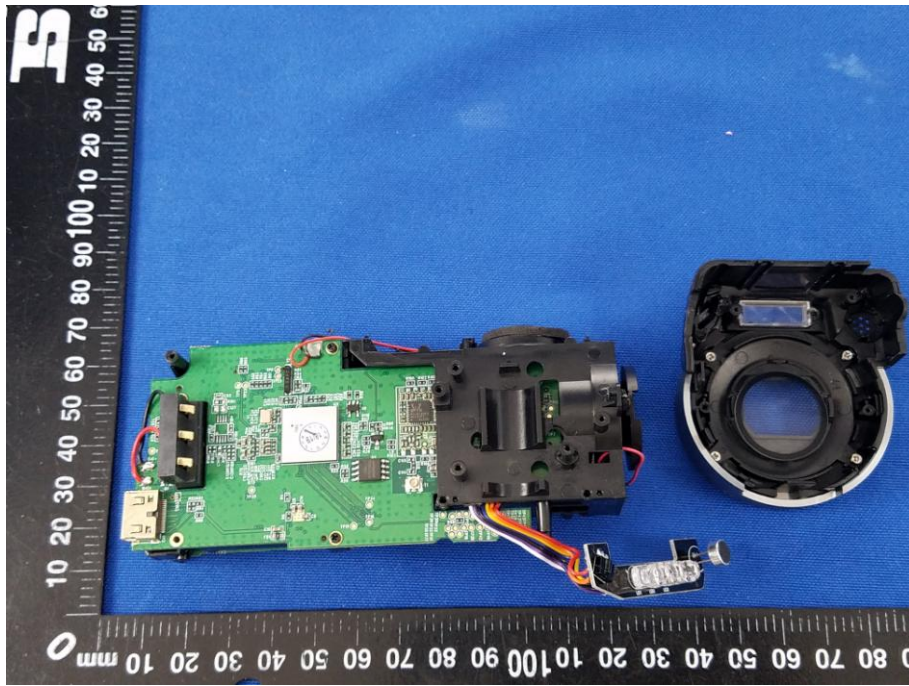

Appendix C: Photographs of EUT

Product: digital video camera

Model: HD-480

Internal Photos

WIFI ANT