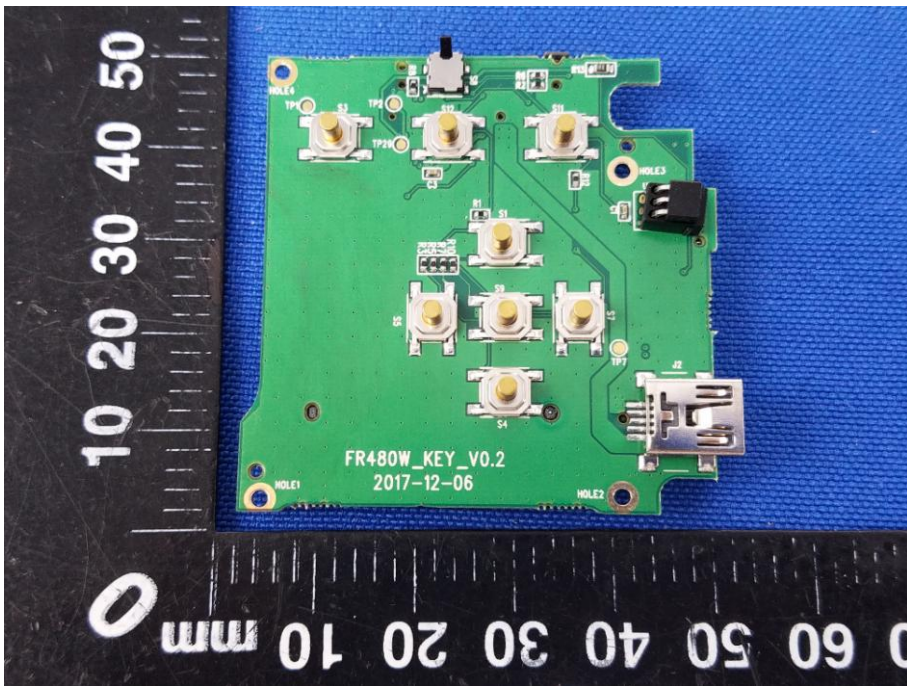

Appendix C: Photographs of EUT

Product: digital video camera

Model: HD-480

Internal Photos

WIFI ANT