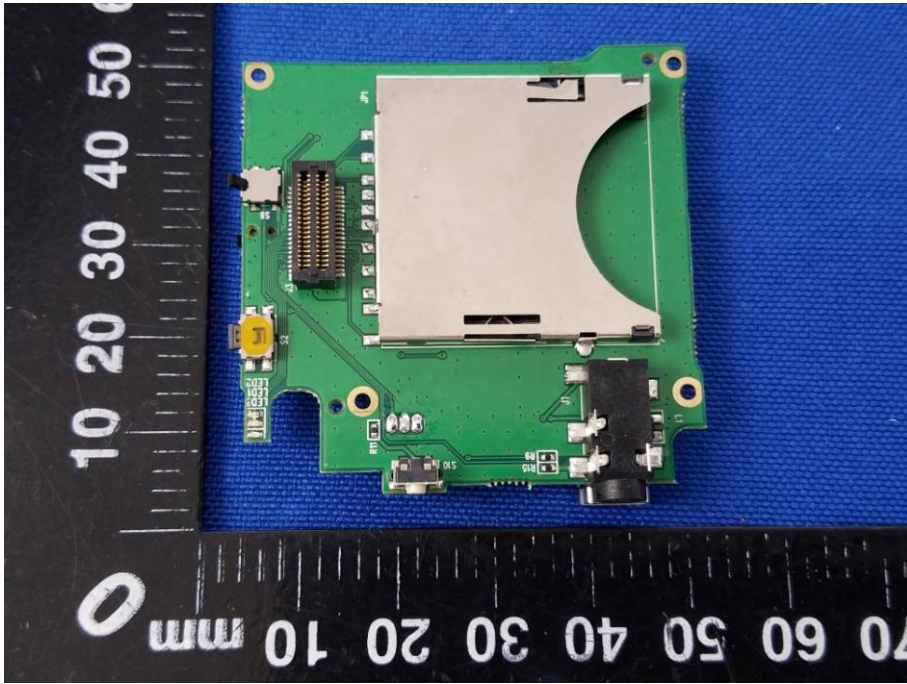

Appendix C: Photographs of EUT

Product: digital video camera

Model: HD-480

Internal Photos

WIFI ANT