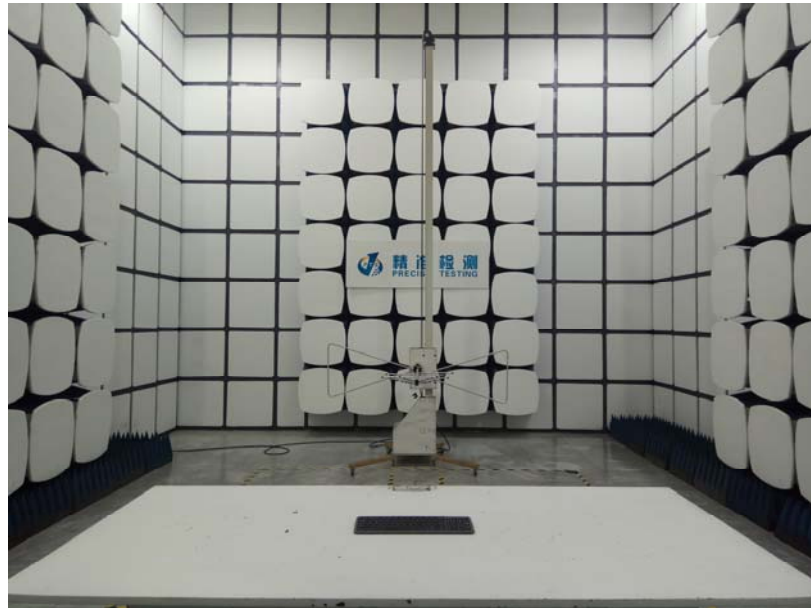

Radiated Spurious Emissions
Test Frequency From 30MHz-1000MHz

Test frequency from 1GHz-18GHz

Test frequency from 18GHz-25GHz