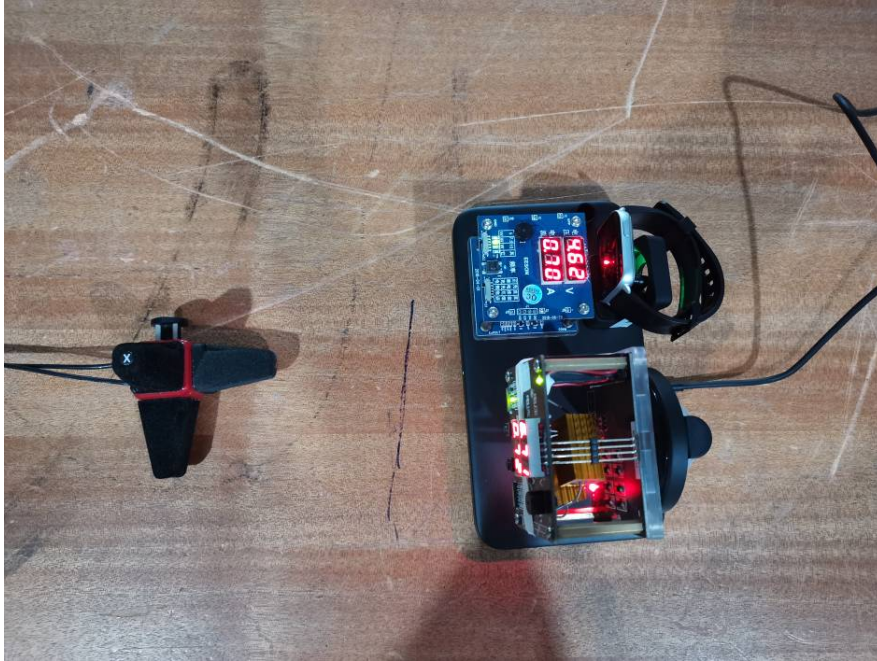

EXHIBIT D - TEST SETUP PHOTOGRAPHS

H-Field Strength View
Position A (Test distance: 15cm)

Position B (Test distance: 15cm)

Position C (Test distance: 15cm)

Position D (Test distance: 15cm)

Position E (Test distance: 20cm)

E-Field Strength View
Position A (Test distance: 15cm)

Position B (Test distance: 15cm)

Position C (Test distance: 15cm)

Position D (Test distance: 15cm)

Position E (Test distance: 20cm)