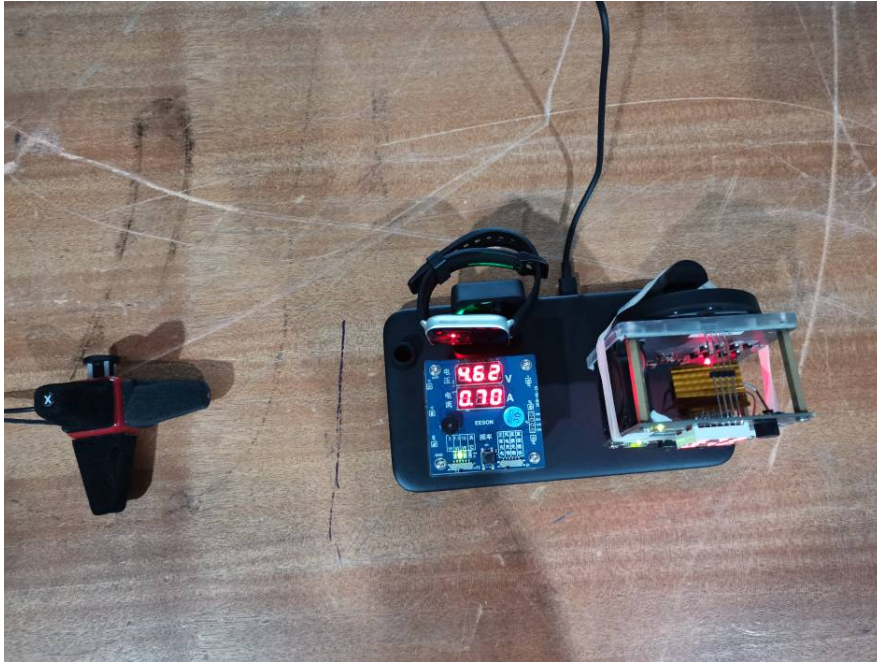

EXHIBIT D - TEST SETUP PHOTOGRAPHS

H-Field Strength View
Position A (Test distance: 15cm)

Position B (Test distance: 15cm)

Position C (Test distance: 15cm)

Position D (Test distance: 15cm)

Position E (Test distance: 20cm)

E-Field Strength View
Position A (Test distance: 15cm)

Position B (Test distance: 15cm)

Position C (Test distance: 15cm)

Position D (Test distance: 15cm)

Position E (Test distance: 20cm)