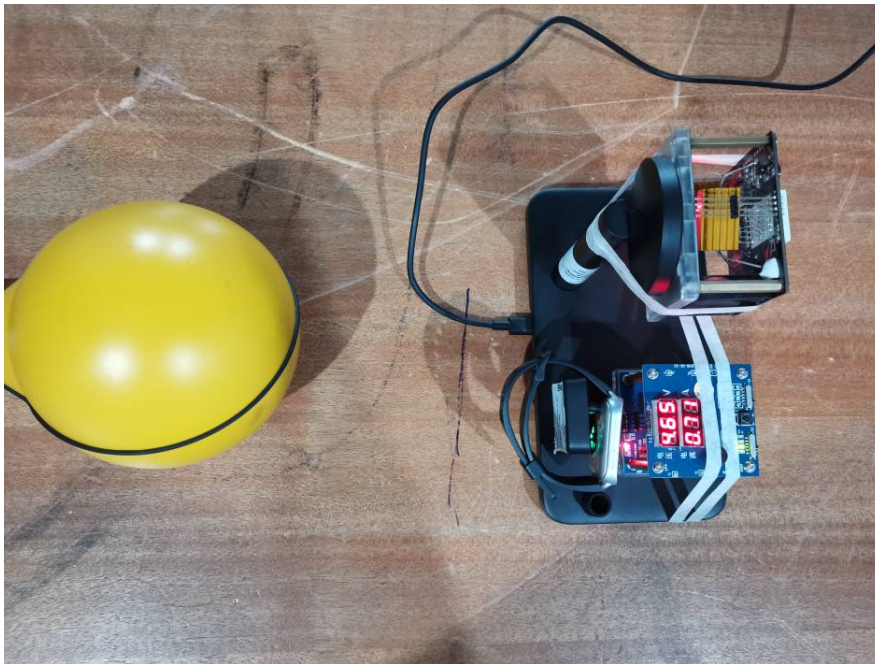

EXHIBIT D - TEST SETUP PHOTOGRAPHS

H-Field Strength View
Position A (Test distance: 15cm)

Position B (Test distance: 15cm)

Position C (Test distance: 15cm)

Position D (Test distance: 15cm)

Position E (Test distance: 20cm)

E-Field Strength View
Position A (Test distance: 15cm)

Position B (Test distance: 15cm)

Position C (Test distance: 15cm)

Position D (Test distance: 15cm)

Position E (Test distance: 20cm)