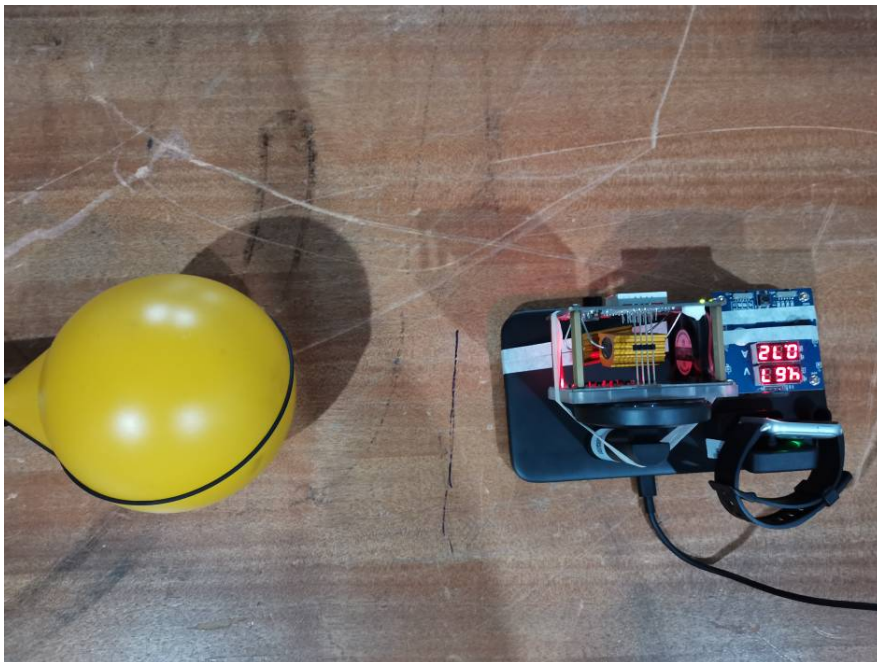

EXHIBIT D - TEST SETUP PHOTOGRAPHS

H-Field Strength View
Position A (Test distance: 15cm)

Position B (Test distance: 15cm)

Position C (Test distance: 15cm)

Position D (Test distance: 15cm)

Position E (Test distance: 20cm)

E-Field Strength View
Position A (Test distance: 15cm)

Position B (Test distance: 15cm)

Position C (Test distance: 15cm)

Position D (Test distance: 15cm)

Position E (Test distance: 20cm)