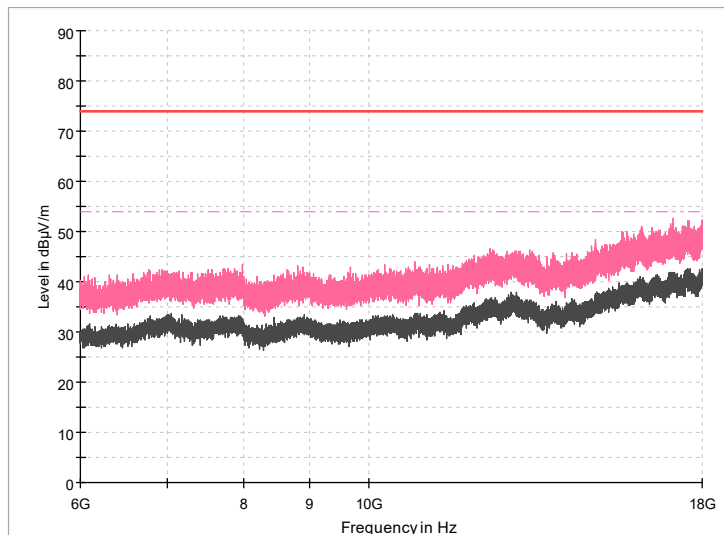

120.921333	23.65	-27	50.65	Vertical	33.50	9.85
124.995333	26.88	-27	53.88	Vertical	33.50	6.62
249.996000	25.97	-22	47.97	Vertical	36.00	10.03
300.023333	23.10	-21	44.10	Vertical	36.00	12.90
374.996667	30.78	-18	48.78	Vertical	36.00	5.22
499.997333	32.48	-15	47.48	Horizontal	36.00	3.52

Frequency Range: 9kHz -30MHz
Detector: QP mode

Note: The relevant tests have been performed in order to verify in which mode would have the worst features, the result show above is the worst case.

Carrier frequency (MHz): 2412
Channel No.:1

Frequency Range 30MHz -1GHz

Detector: QP mode
 Modulation type: 802.11b

Frequency Range: 1GHz -6GHz
 Detector: Av mode and PK mode
 Modulation type: 802.11b

Full Spectrum

Frequency Range: 6GHz -18GHz
 Detector: Av mode and PK mode
 Modulation type: 802.11b

Full Spectrum

Frequency Range: 6GHz -18GHz
 Detector: Av mode and PK mode
 Modulation type: 802.11g

Frequency Range: 18GHz -26GHz
Detector: Av mode and PK mode
Modulation type: 802.11g

Frequency Range: 30MHz -1GHz
Detector: QP mode
Modulation type: 802.11n(HT20)