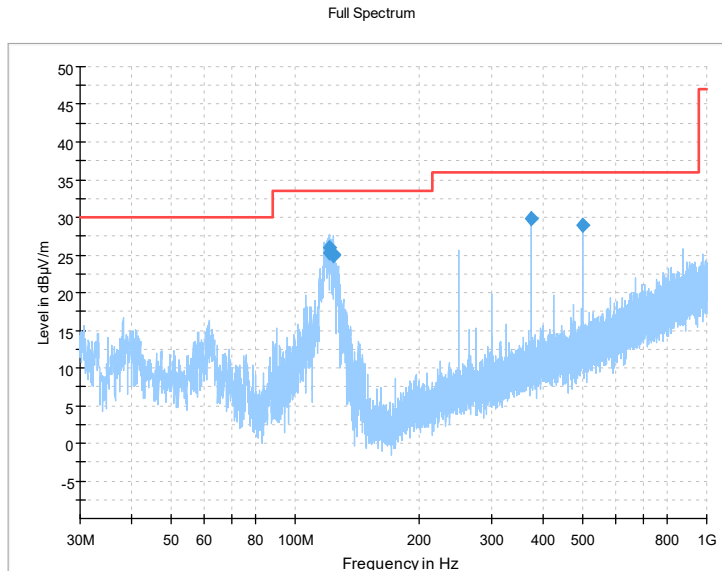

Carrier frequency (MHz): 2462
Channel No.:11

Frequency Range: 30MHz -1GHz
Detector: QP mode
Modulation type: 802.11b