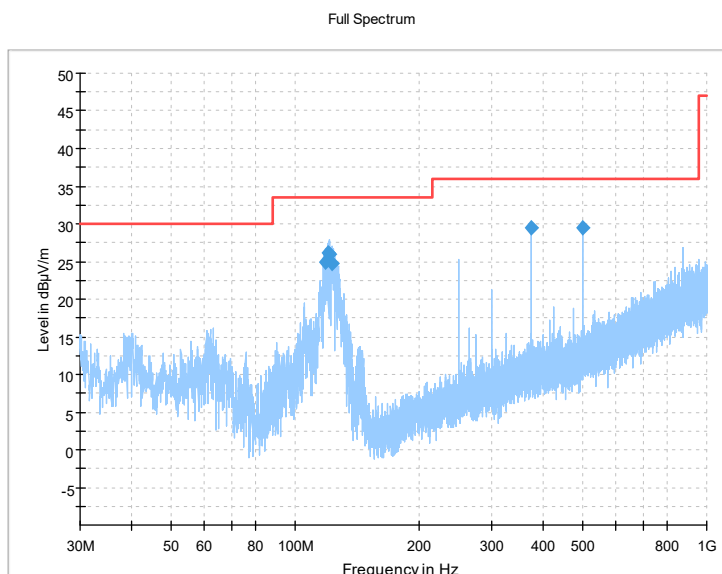

Note: The relevant tests have been performed in order to verify in which mode would have the worst features, the result show above is the worst case.

Carrier frequency (MHz): 2412
Channel No.:1

Frequency Range 30MHz -1GHz