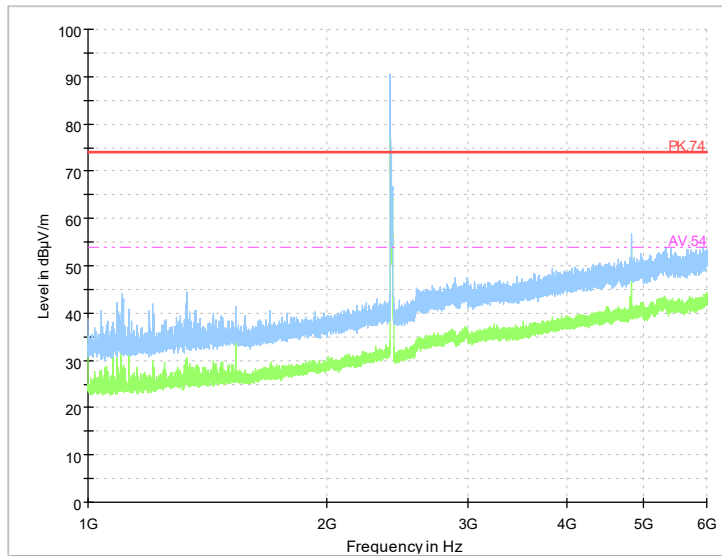

Frequency Range: 9kHz -30MHz
Detector: QP mode

Note: The relevant tests have been performed in order to verify in which mode would have the worst features, the result show above is the worst case.

Carrier frequency (MHz): 2412
Channel No.:1

Frequency Range 30MHz -1GHz

Detector: QP mode
 Modulation type: 802.11b

Frequency Range: 1GHz -6GHz
 Detector: Av mode and PK mode
 Modulation type: 802.11b

Full Spectrum

Frequency Range: 6GHz -18GHz
 Detector: Av mode and PK mode
 Modulation type: 802.11b

Frequency Range: 18GHz -26GHz
Detector: Av mode and PK mode
Modulation type: 802.11b

Frequency Range: 30MHz -1GHz
Detector: QP mode
Modulation type: 802.11g

Frequency Range: 1GHz -6GHz
 Detector: Av mode and PK mode
 Modulation type: 802.11g

Full Spectrum

Frequency Range: 6GHz -18GHz
 Detector: Av mode and PK mode
 Modulation type: 802.11g

Frequency Range: 18GHz -26GHz
Detector: Av mode and PK mode
Modulation type: 802.11g

Frequency Range: 30MHz -1GHz
Detector: QP mode
Modulation type: 802.11n(HT20)