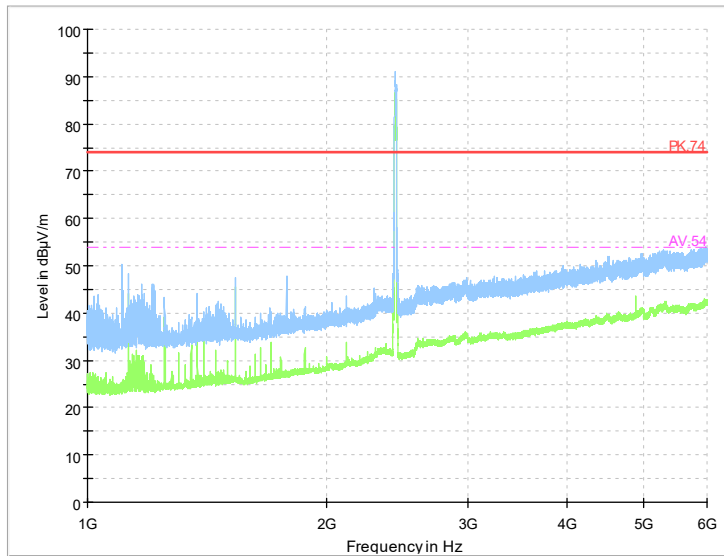

Frequency Range: 3GHz -18GHz
Detector: Av mode and PK mode
Modulation type: 802.11b

Frequency Range: 18GHz -26GHz
Detector: Av mode and PK mode
Modulation type: 802.11b

Frequency Range: 30MHz -1GHz
Detector: QP mode
Modulation type: 802.11g

Frequency Range: 1GHz -6GHz
Detector: Av mode and PK mode
Modulation type: 802.11g

Full Spectrum

Frequency Range: 6GHz -18GHz
Detector: Av mode and PK mode
Modulation type: 802.11g

Frequency Range: 18GHz -26GHz
Detector: Av mode and PK mode
Modulation type: 802.11g

Frequency Range: 30MHz -1GHz
Detector: QP mode
Modulation type: 802.11n(HT20)

Frequency Range: 1GHz -6GHz
 Detector: Av mode and PK mode
 Modulation type: 802.11n(HT20)

Full Spectrum

Frequency Range: 3GHz -18GHz
 Detector: Av mode and PK mode
 Modulation type: 802.11n(HT20)