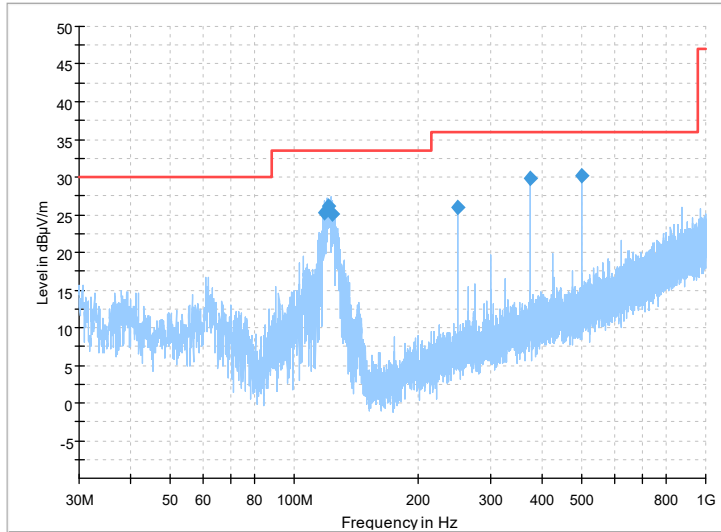

Frequency Range: 18GHz -26GHz
Detector: Av mode and PK mode
Modulation type: 802.11n(HT20)

Carrier frequency (MHz): 2462
 Channel No.:11

Frequency Range: 30MHz -1GHz
 Detector: QP mode
 Modulation type: 802.11b

Frequency Range: 1GHz -6GHz
 Detector: Av mode and PK mode
 Modulation type: 802.11b

Full Spectrum

Frequency Range: 6GHz -18GHz
Detector: Av mode and PK mode
Modulation type: 802.11b

Frequency Range: 18GHz -26GHz
Detector: Av mode and PK mode
Modulation type: 802.11b

Full Spectrum

Frequency Range: 30MHz -1GHz
Detector: QP mode
Modulation type: 802.11g

Frequency Range: 1GHz -6GHz
Detector: Av mode and PK mode
Modulation type: 802.11g

Full Spectrum

Frequency Range: 6GHz -18GHz
Detector: Av mode and PK mode
Modulation type: 802.11g