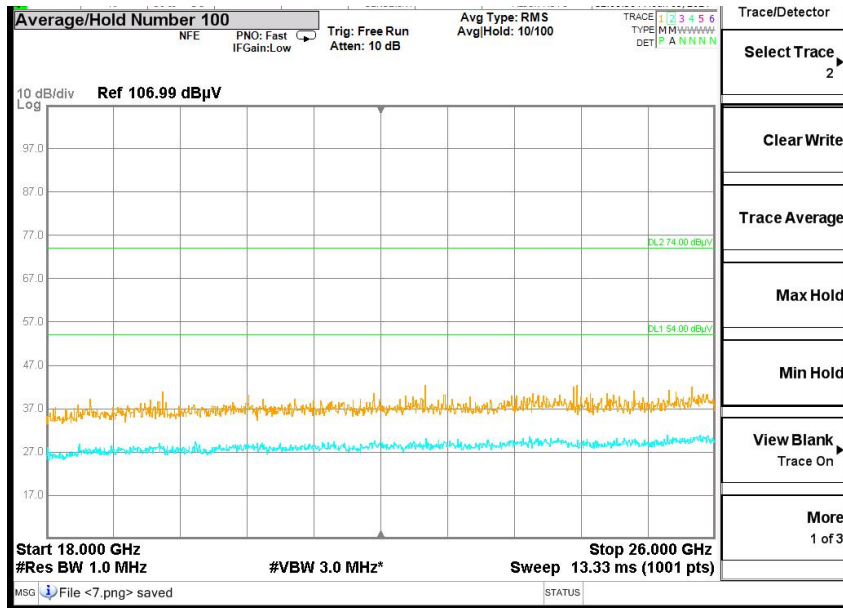

Frequency Range: 1GHz -6GHz
 Detector: Av mode and PK mode
 Modulation type: 802.11b

Full Spectrum

Frequency Range: 6GHz -18GHz
Detector: Av mode and PK mode
Modulation type: 802.11b

Frequency Range: 18GHz -26GHz
Detector: Av mode and PK mode
Modulation type: 802.11b

Full Spectrum

Frequency Range: 30MHz -1GHz
Detector: QP mode
Modulation type: 802.11g

Frequency Range: 1GHz -6GHz
Detector: Av mode and PK mode
Modulation type: 802.11g

Full Spectrum

Frequency Range: 6GHz -18GHz
Detector: Av mode and PK mode
Modulation type: 802.11g

Frequency Range: 18GHz -26GHz
Detector: Av mode and PK mode
Modulation type: 802.11g

Full Spectrum

Frequency Range: 30MHz -1GHz
 Detector: QP mode
 Modulation type: 802.11n(HT20)

Frequency Range: 1GHz -6GHz
 Detector: Av mode and PK mode
 Modulation type: 802.11n(HT20)