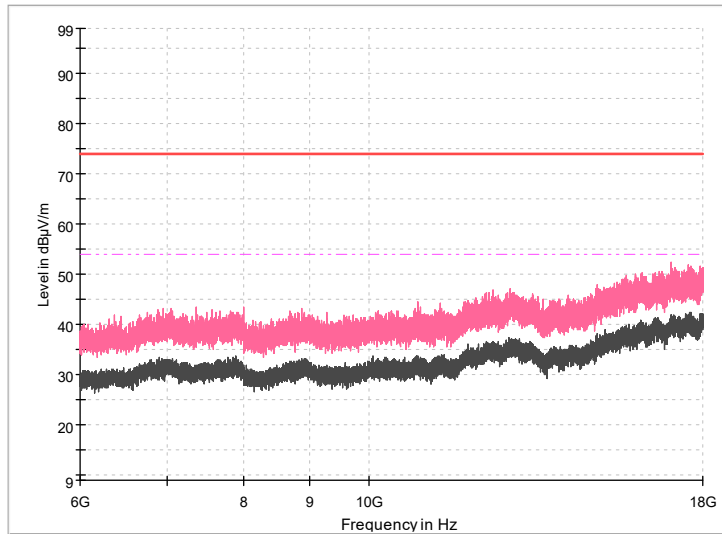

Full Spectrum

Frequency Range: 30MHz -1GHz
Detector: QP mode
Modulation type: 802.11g

Frequency Range: 1GHz -6GHz
Detector: Av mode and PK mode
Modulation type: 802.11g

Full Spectrum

Frequency Range: 6GHz -18GHz
Detector: Av mode and PK mode
Modulation type: 802.11g

Frequency Range: 18GHz -26GHz
Detector: Av mode and PK mode
Modulation type: 802.11g

Full Spectrum

Frequency Range: 30MHz -1GHz
 Detector: QP mode
 Modulation type: 802.11n(HT20)

Frequency Range: 1GHz -6GHz
 Detector: Av mode and PK mode
 Modulation type: 802.11n(HT20)

Full Spectrum

Frequency Range: 6GHz -18GHz
Detector: Av mode and PK mode
Modulation type: 802.11n(HT20)

Frequency Range: 18GHz -26GHz
Detector: Av mode and PK mode
Modulation type: 802.11n(HT20)

Carrier frequency (MHz): 2422
 Channel No.:3