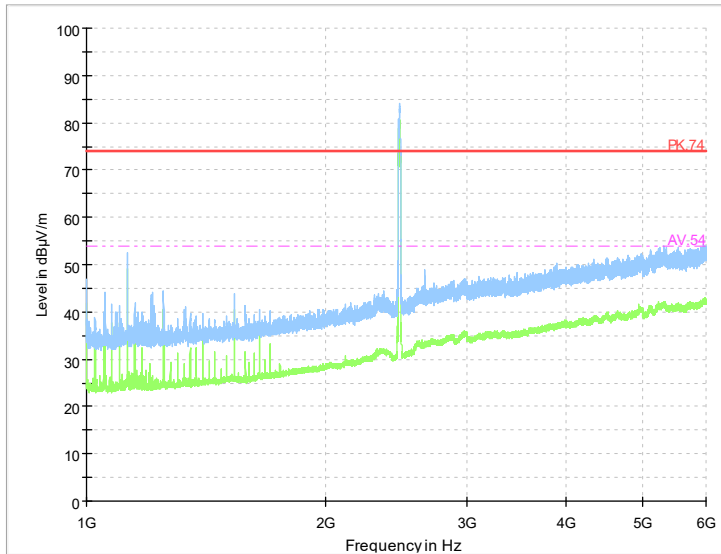

Frequency Range: 18GHz -26GHz
Detector: Av mode and PK mode
Modulation type: 802.11n(HT20)

Carrier frequency (MHz): 2462
 Channel No.:11

Frequency Range: 30MHz -1GHz
 Detector: QP mode
 Modulation type: 802.11b

Frequency Range: 1GHz -6GHz
 Detector: Av mode and PK mode
 Modulation type: 802.11b

Full Spectrum

Frequency Range: 6GHz -18GHz
Detector: Av mode and PK mode
Modulation type: 802.11b

Frequency Range: 18GHz -26GHz
Detector: Av mode and PK mode
Modulation type: 802.11b

Full Spectrum

Frequency Range: 30MHz -1GHz
Detector: QP mode
Modulation type: 802.11g

Frequency Range: 1GHz -6GHz
Detector: Av mode and PK mode
Modulation type: 802.11g

Full Spectrum

Frequency Range: 6GHz -18GHz
Detector: Av mode and PK mode
Modulation type: 802.11g