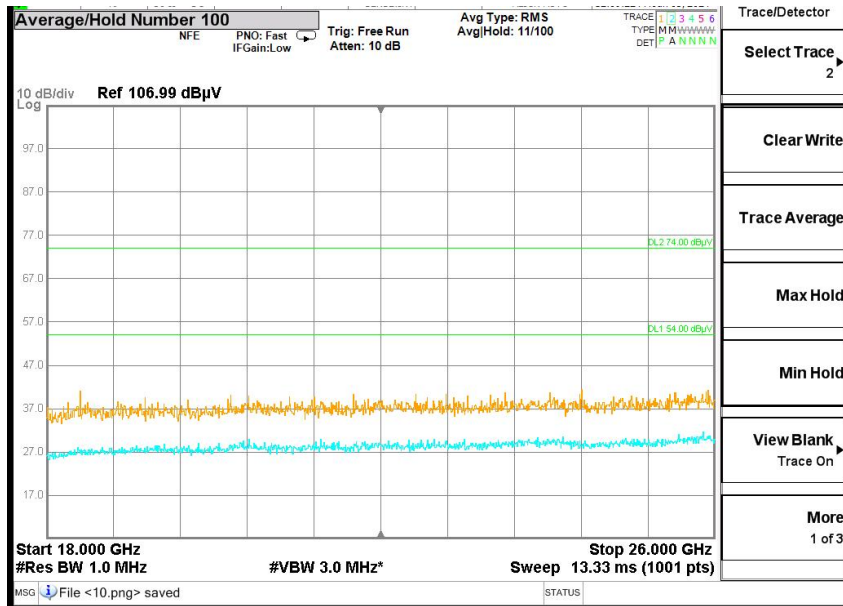

Frequency Range: 30MHz -1GHz
 Detector: QP mode
 Modulation type: 802.11n(HT40)

Frequency Range: 1GHz -6GHz
 Detector: Av mode and PK mode
 Modulation type: 802.11n(HT40)

Full Spectrum

Frequency Range: 6GHz -18GHz
Detector: Av mode and PK mode
Modulation type: 802.11n(HT40)

Frequency Range: 18GHz -26GHz
Detector: Av mode and PK mode
Modulation type: 802.11n(HT40)

Carrier frequency (MHz): 2437
Channel No.:6

Frequency Range: 30MHz -1GHz
Detector: QP mode
Modulation type: 802.11n(HT40)

Frequency Range: 1GHz -6GHz
Detector: Av mode and PK mode
Modulation type: 802.11n(HT40)

Full Spectrum

Frequency Range: 3GHz -18GHz
Detector: Av mode and PK mode
Modulation type: 802.11n(HT40)

Frequency Range: 18GHz -26GHz
Detector: Av mode and PK mode
Modulation type: 802.11n(HT40)