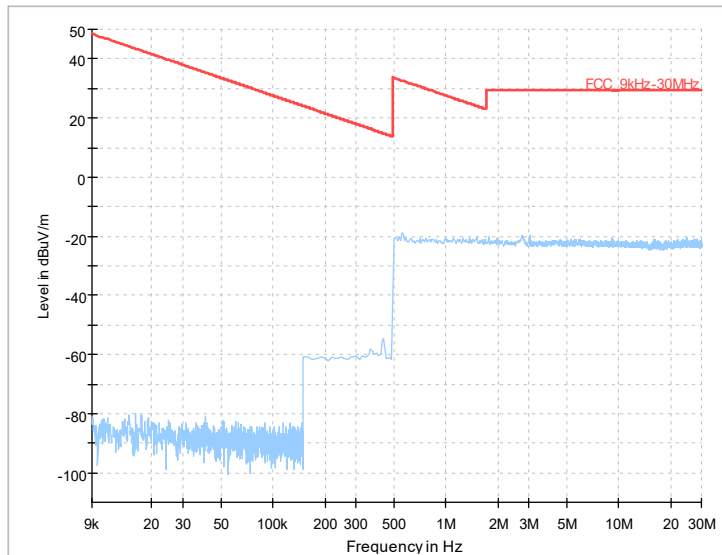

120.921333	23.65	-27	50.65	Vertical	33.50	9.85
124.995333	26.88	-27	53.88	Vertical	33.50	6.62
249.996000	25.97	-22	47.97	Vertical	36.00	10.03
300.023333	23.10	-21	44.10	Vertical	36.00	12.90
374.996667	30.78	-18	48.78	Vertical	36.00	5.22
499.997333	32.48	-15	47.48	Horizontal	36.00	3.52

Frequency Range: 9kHz -30MHz
Detector: QP mode

Note: The relevant tests have been performed in order to verify in which mode would have the worst features, the result show above is the worst case.

Carrier frequency (MHz): 2412
Channel No.:1