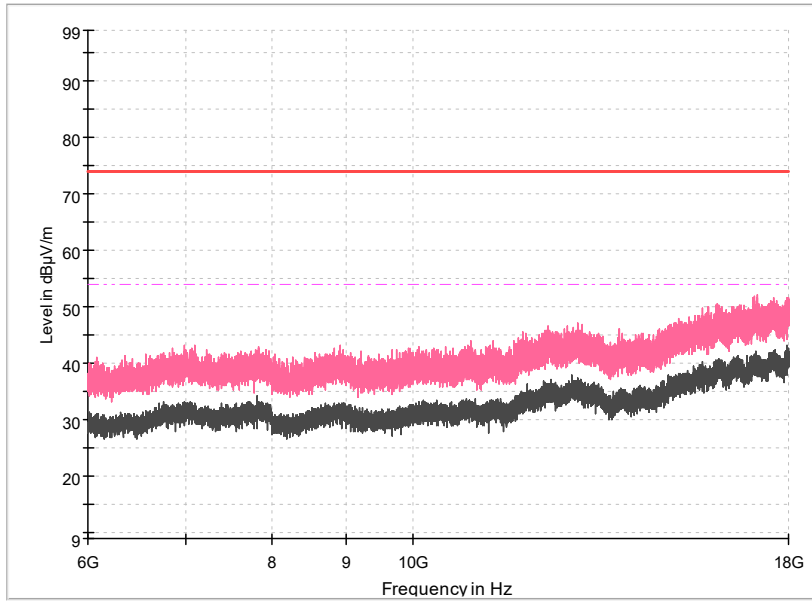

Frequency Range: 1GHz -6GHz
Detector: Av mode and PK mode
Modulation type: 802.11n(HT40)

Full Spectrum

Frequency Range: 3GHz -18GHz
Detector: Av mode and PK mode
Modulation type: 802.11n(HT40)

Frequency Range: 18GHz -26GHz
Detector: Av mode and PK mode
Modulation type: 802.11n(HT40)

Carrier frequency (MHz): 2452
Channel No.:9

Frequency Range: 30MHz -1GHz
Detector: QP mode
Modulation type: 802.11n(HT40)

Frequency Range: 1GHz -6GHz
Detector: Av mode and PK mode
Modulation type: 802.11n(HT40)

Full Spectrum

Frequency Range: 6GHz -18GHz
Detector: Av mode and PK mode
Modulation type: 802.11n(HT40)

Frequency Range: 18GHz -26GHz
Detector: Av mode and PK mode
Modulation type: 802.11n(HT40)

---End of Test Report---