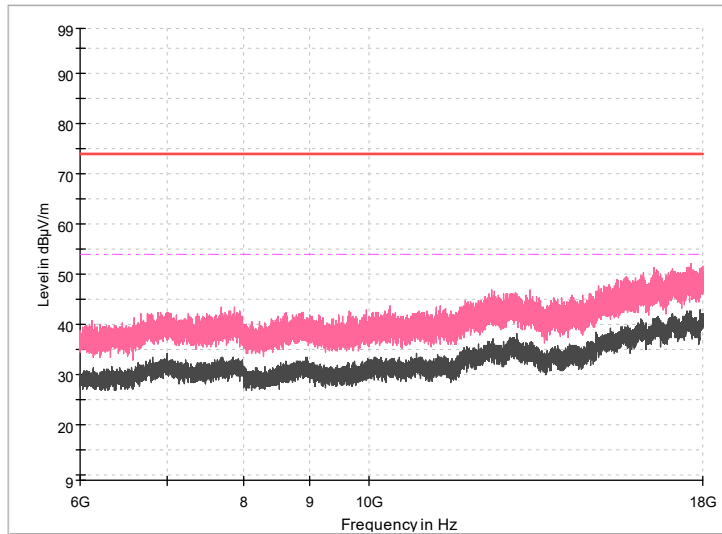

Frequency Range: 30MHz -1GHz
 Detector: QP mode
 Modulation type: 802.11n(HT40)

Frequency Range: 1GHz -6GHz
 Detector: Av mode and PK mode
 Modulation type: 802.11n(HT40)

Full Spectrum

Frequency Range: 6GHz -18GHz
Detector: Av mode and PK mode
Modulation type: 802.11n(HT40)

Frequency Range: 18GHz -26GHz
Detector: Av mode and PK mode
Modulation type: 802.11n(HT40)

Carrier frequency (MHz): 2437
Channel No.:6

Frequency Range: 30MHz -1GHz
Detector: QP mode
Modulation type: 802.11n(HT40)

Frequency Range: 1GHz -6GHz
Detector: Av mode and PK mode
Modulation type: 802.11n(HT40)

Full Spectrum

Frequency Range: 3GHz -18GHz
Detector: Av mode and PK mode
Modulation type: 802.11n(HT40)

Frequency Range: 18GHz -26GHz
Detector: Av mode and PK mode
Modulation type: 802.11n(HT40)