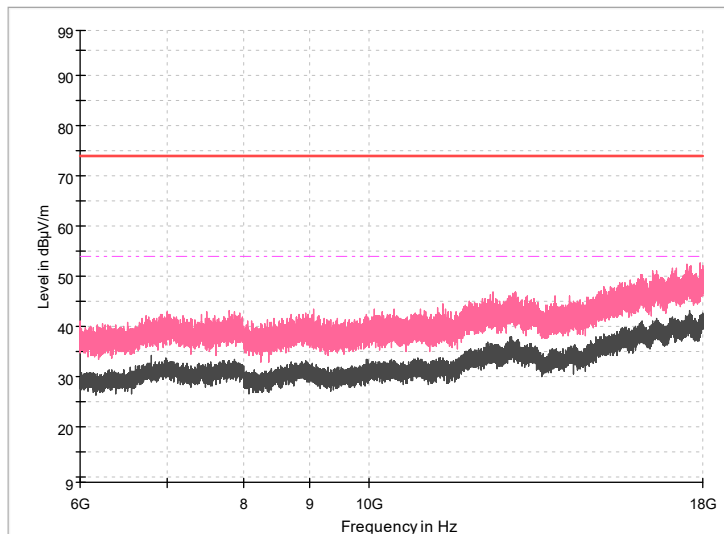

Frequency Range: 3GHz -18GHz
Detector: Av mode and PK mode
Modulation type: 802.11b

Frequency Range: 18GHz -26GHz
Detector: Av mode and PK mode
Modulation type: 802.11b

Frequency Range: 30MHz -1GHz
Detector: QP mode
Modulation type: 802.11g

Frequency Range: 1GHz -6GHz
Detector: Av mode and PK mode
Modulation type: 802.11g

Full Spectrum

Frequency Range: 6GHz -18GHz
Detector: Av mode and PK mode
Modulation type: 802.11g

Frequency Range: 18GHz -26GHz
Detector: Av mode and PK mode
Modulation type: 802.11g

Frequency Range: 30MHz -1GHz
Detector: QP mode
Modulation type: 802.11n(HT20)

Frequency Range: 1GHz -6GHz
 Detector: Av mode and PK mode
 Modulation type: 802.11n(HT20)

Full Spectrum

Frequency Range: 3GHz -18GHz
 Detector: Av mode and PK mode
 Modulation type: 802.11n(HT20)