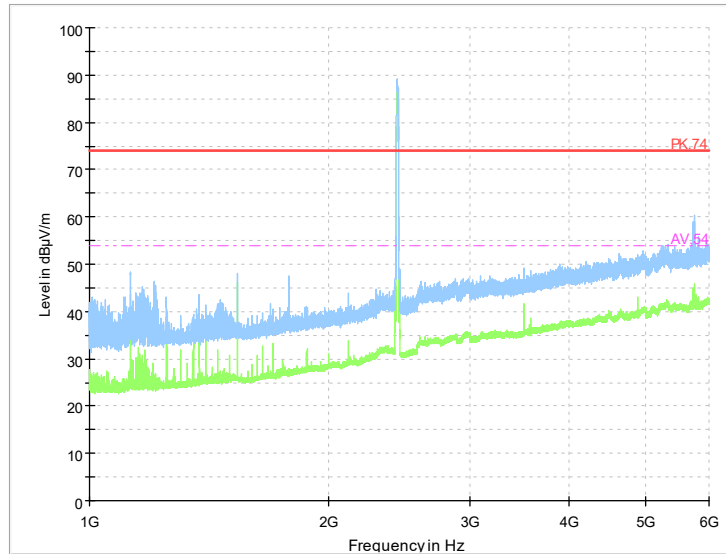

Full Spectrum

Frequency Range: 6GHz -18GHz
 Detector: Av mode and PK mode
 Modulation type: 802.11g

Frequency Range: 18GHz -26GHz
Detector: Av mode and PK mode
Modulation type: 802.11g

Frequency Range: 30MHz -1GHz
Detector: QP mode
Modulation type: 802.11n(HT20)

Frequency Range: 1GHz -6GHz
 Detector: Av mode and PK mode
 Modulation type: 802.11n(HT20)

Full Spectrum

Frequency Range: 6GHz -18GHz
 Detector: Av mode and PK mode
 Modulation type: 802.11n(HT20)

Frequency Range: 18GHz -26GHz
Detector: Av mode and PK mode
Modulation type: 802.11n(HT20)

Carrier frequency (MHz): 2437
Channel No.:6

Frequency Range: 30MHz -1GHz

Detector: QP mode
Modulation type: 802.11b

Frequency Range: 1GHz -6GHz
Detector: Av mode and PK mode
Modulation type: 802.11b

Full Spectrum