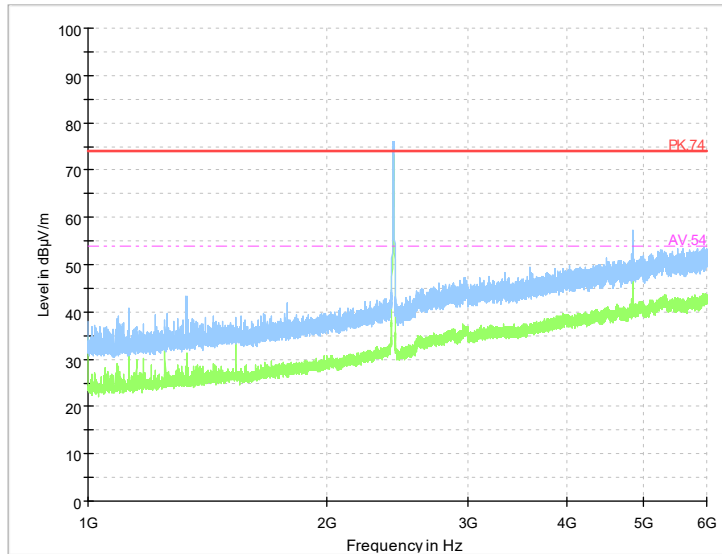

Frequency Range: 18GHz -26GHz
Detector: Av mode and PK mode
Modulation type: 802.11g

Full Spectrum

Frequency Range: 30MHz -1GHz
 Detector: QP mode
 Modulation type: 802.11n(HT20)

Frequency Range: 1GHz -6GHz
 Detector: Av mode and PK mode
 Modulation type: 802.11n(HT20)

Full Spectrum

Frequency Range: 6GHz -18GHz
Detector: Av mode and PK mode
Modulation type: 802.11n(HT20)

Frequency Range: 18GHz -26GHz
Detector: Av mode and PK mode
Modulation type: 802.11n(HT20)

Carrier frequency (MHz): 2422
 Channel No.:3

Frequency Range: 30MHz -1GHz
 Detector: QP mode
 Modulation type: 802.11n(HT40)

Frequency Range: 1GHz -6GHz
 Detector: Av mode and PK mode
 Modulation type: 802.11n(HT40)

Full Spectrum

Frequency Range: 6GHz -18GHz
Detector: Av mode and PK mode
Modulation type: 802.11n(HT40)