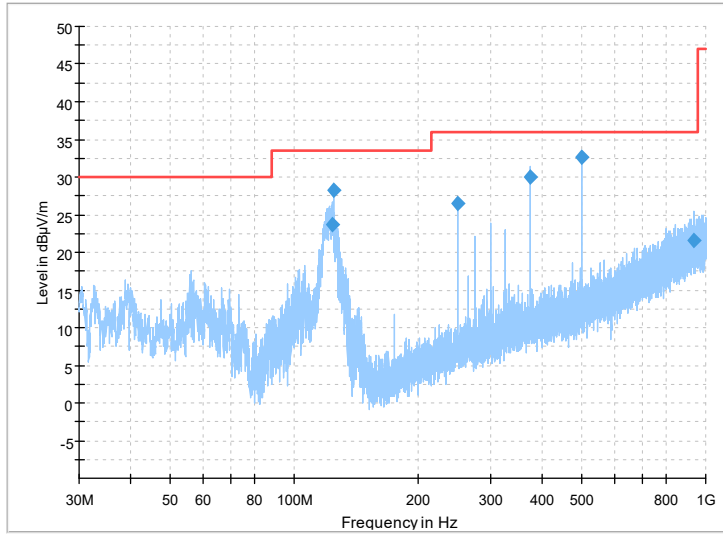

Frequency Range: 1GHz -6GHz
 Detector: Av mode and PK mode
 Modulation type: 802.11b

Full Spectrum

Frequency Range: 6GHz -18GHz
Detector: Av mode and PK mode
Modulation type: 802.11b

Frequency Range: 18GHz -26GHz
Detector: Av mode and PK mode
Modulation type: 802.11b

Full Spectrum

Frequency Range: 30MHz -1GHz
Detector: QP mode
Modulation type: 802.11g

Frequency Range: 1GHz -6GHz
Detector: Av mode and PK mode
Modulation type: 802.11g

Full Spectrum

Frequency Range: 6GHz -18GHz
Detector: Av mode and PK mode
Modulation type: 802.11g

Frequency Range: 18GHz -26GHz
Detector: Av mode and PK mode
Modulation type: 802.11g

Full Spectrum

Frequency Range: 30MHz -1GHz
 Detector: QP mode
 Modulation type: 802.11n(HT20)

Frequency Range: 1GHz -6GHz
 Detector: Av mode and PK mode
 Modulation type: 802.11n(HT20)