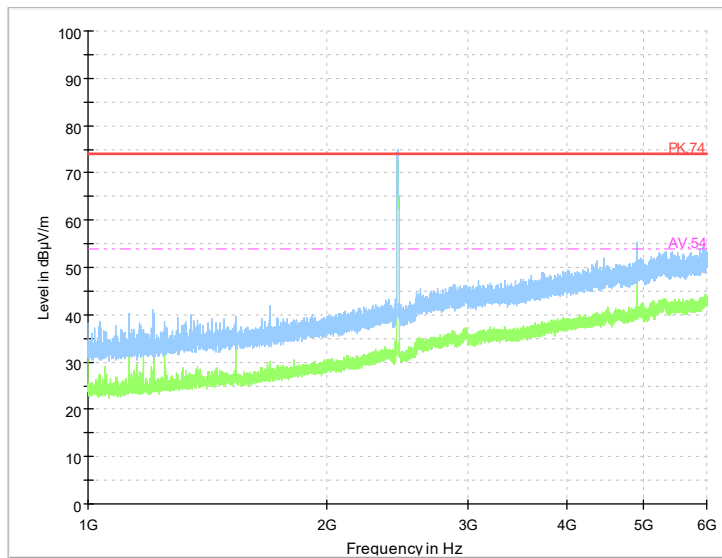

Frequency Range: 1GHz -6GHz
Detector: Av mode and PK mode
Modulation type: 802.11n(HT40)