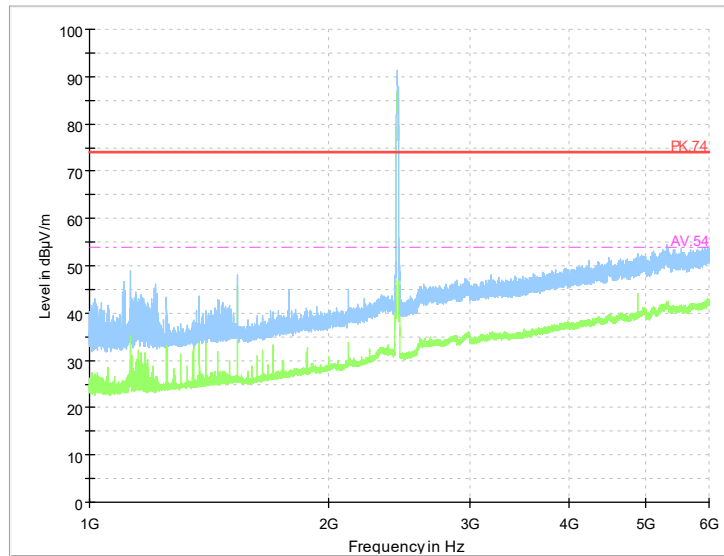

Frequency Range: 1GHz -6GHz
 Detector: Av mode and PK mode
 Modulation type: 802.11n(HT20)

Full Spectrum

Frequency Range: 6GHz -18GHz
 Detector: Av mode and PK mode
 Modulation type: 802.11n(HT20)

Frequency Range: 18GHz -26GHz
Detector: Av mode and PK mode
Modulation type: 802.11n(HT20)

Carrier frequency (MHz): 2437
Channel No.:6

Frequency Range: 30MHz -1GHz

Detector: QP mode
Modulation type: 802.11b

Frequency Range: 1GHz -6GHz
Detector: Av mode and PK mode
Modulation type: 802.11b

Full Spectrum

Frequency Range: 3GHz -18GHz
Detector: Av mode and PK mode
Modulation type: 802.11b

Frequency Range: 18GHz -26GHz
Detector: Av mode and PK mode
Modulation type: 802.11b

Frequency Range: 30MHz -1GHz
Detector: QP mode
Modulation type: 802.11g