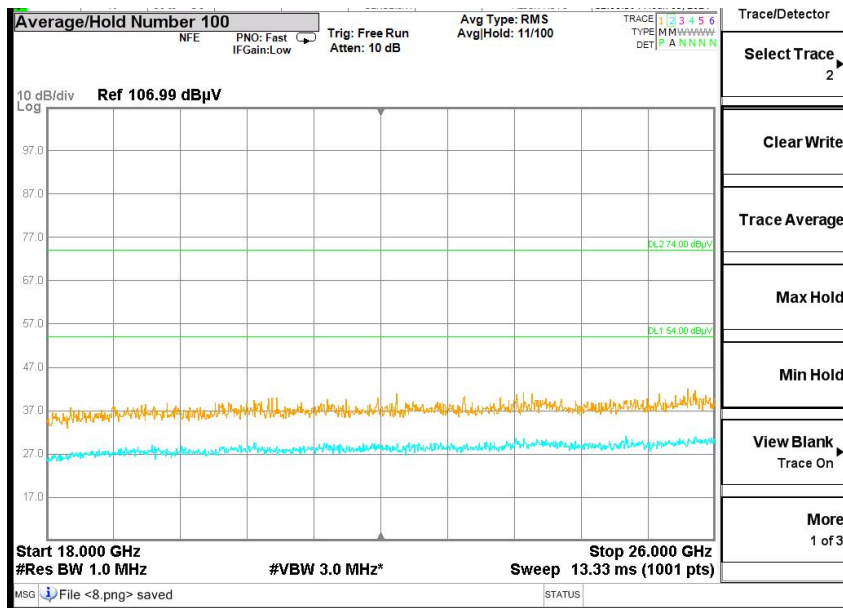

Full Spectrum

Frequency Range: 30MHz -1GHz
Detector: QP mode
Modulation type: 802.11g

Frequency Range: 1GHz -6GHz
Detector: Av mode and PK mode
Modulation type: 802.11g

Full Spectrum

Frequency Range: 6GHz -18GHz
Detector: Av mode and PK mode
Modulation type: 802.11g

Frequency Range: 18GHz -26GHz
Detector: Av mode and PK mode
Modulation type: 802.11g

Full Spectrum

Frequency Range: 30MHz -1GHz
 Detector: QP mode
 Modulation type: 802.11n(HT20)

Frequency Range: 1GHz -6GHz
 Detector: Av mode and PK mode
 Modulation type: 802.11n(HT20)

Full Spectrum

Frequency Range: 6GHz -18GHz
Detector: Av mode and PK mode
Modulation type: 802.11n(HT20)

Frequency Range: 18GHz -26GHz
Detector: Av mode and PK mode
Modulation type: 802.11n(HT20)

Carrier frequency (MHz): 2422
 Channel No.:3