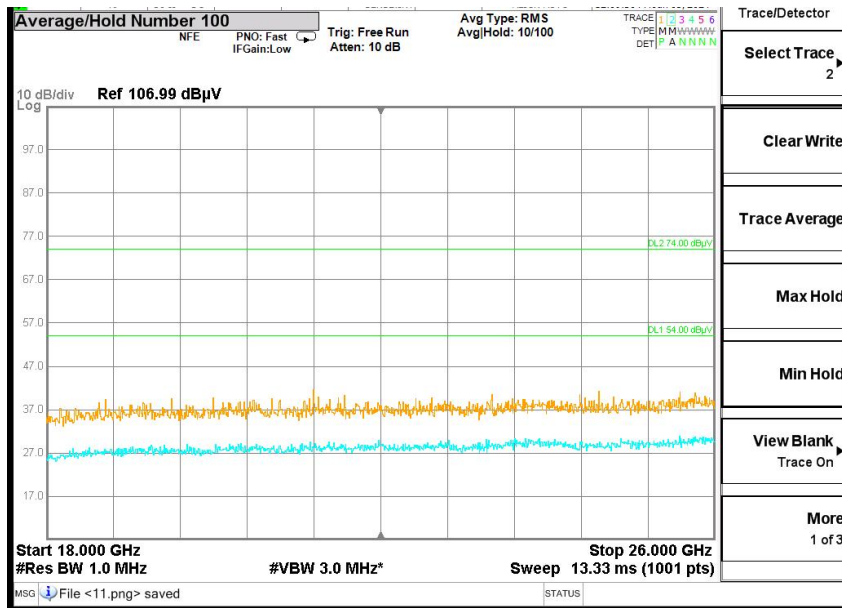

Frequency Range: 1GHz -6GHz
Detector: Av mode and PK mode
Modulation type: 802.11n(HT40)

Full Spectrum

Frequency Range: 3GHz -18GHz
Detector: Av mode and PK mode
Modulation type: 802.11n(HT40)

Frequency Range: 18GHz -26GHz
Detector: Av mode and PK mode
Modulation type: 802.11n(HT40)

Carrier frequency (MHz): 2452
Channel No.:9

Frequency Range: 30MHz -1GHz
Detector: QP mode
Modulation type: 802.11n(HT40)

Frequency Range: 1GHz -6GHz
Detector: Av mode and PK mode
Modulation type: 802.11n(HT40)

Full Spectrum

Frequency Range: 6GHz -18GHz
Detector: Av mode and PK mode
Modulation type: 802.11n(HT40)

Frequency Range: 18GHz -26GHz
Detector: Av mode and PK mode
Modulation type: 802.11n(HT40)

---End of Test Report---