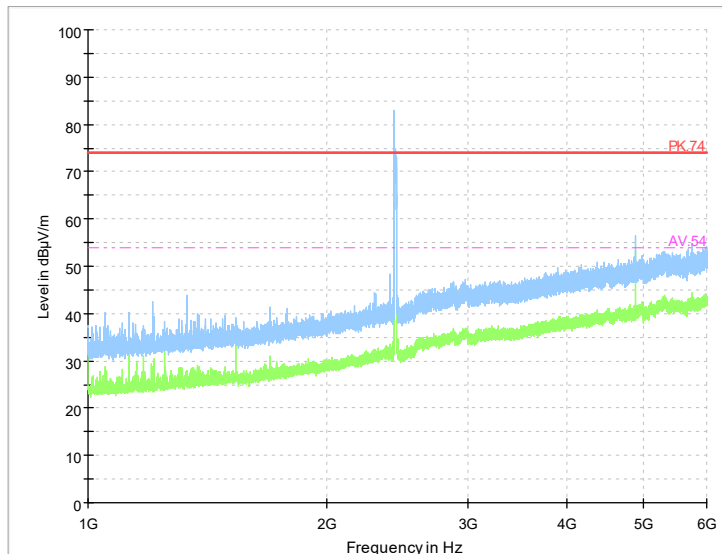

Full Spectrum

Frequency Range: 6GHz -18GHz
Detector: Av mode and PK mode
Modulation type: 802.11n(HT20)

Frequency Range: 18GHz -26GHz
Detector: Av mode and PK mode
Modulation type: 802.11n(HT20)

Carrier frequency (MHz): 2422
 Channel No.:3

Frequency Range: 30MHz -1GHz
 Detector: QP mode
 Modulation type: 802.11n(HT40)

Frequency Range: 1GHz -6GHz
 Detector: Av mode and PK mode
 Modulation type: 802.11n(HT40)

Full Spectrum

Frequency Range: 6GHz -18GHz
Detector: Av mode and PK mode
Modulation type: 802.11n(HT40)

Frequency Range: 18GHz -26GHz
Detector: Av mode and PK mode
Modulation type: 802.11n(HT40)

Carrier frequency (MHz): 2437
Channel No.:6

Frequency Range: 30MHz -1GHz
Detector: QP mode
Modulation type: 802.11n(HT40)