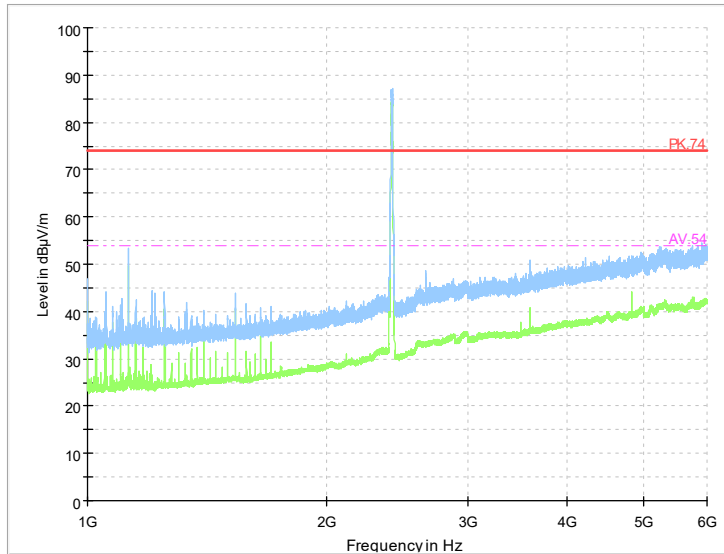

120.921333	23.65	-27	50.65	Vertical	33.50	9.85
124.995333	26.88	-27	53.88	Vertical	33.50	6.62
249.996000	25.97	-22	47.97	Vertical	36.00	10.03
300.023333	23.10	-21	44.10	Vertical	36.00	12.90
374.996667	30.78	-18	48.78	Vertical	36.00	5.22
499.997333	32.48	-15	47.48	Horizontal	36.00	3.52

Frequency Range: 9kHz -30MHz
Detector: QP mode

Note: The relevant tests have been performed in order to verify in which mode would have the worst features, the result show above is the worst case.

Carrier frequency (MHz): 2412
Channel No.:1

Frequency Range 30MHz -1GHz

Detector: QP mode
 Modulation type: 802.11b

Frequency Range: 1GHz -6GHz
 Detector: Av mode and PK mode
 Modulation type: 802.11b

Full Spectrum

Frequency Range: 6GHz -18GHz
 Detector: Av mode and PK mode
 Modulation type: 802.11b