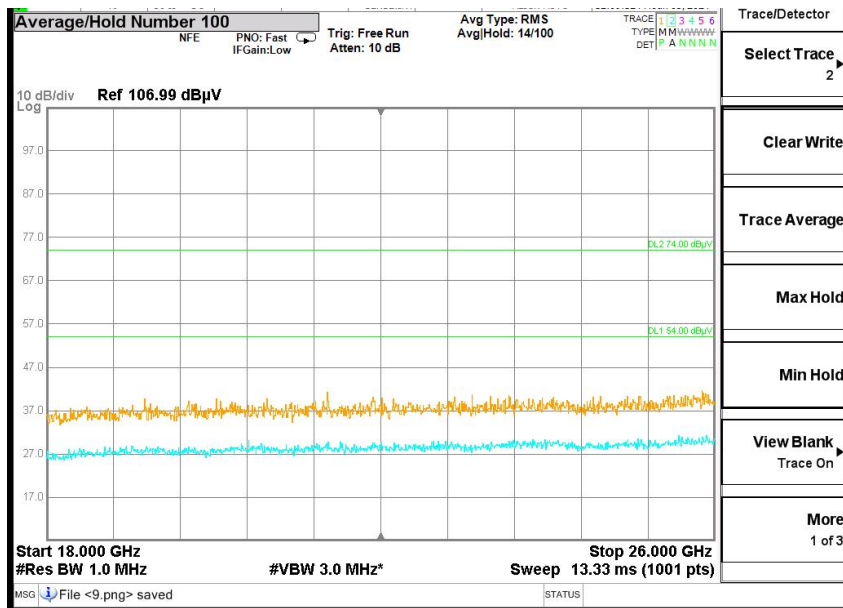

Full Spectrum

Frequency Range: 6GHz -18GHz
Detector: Av mode and PK mode
Modulation type: 802.11n(HT20)

Frequency Range: 18GHz -26GHz
Detector: Av mode and PK mode
Modulation type: 802.11n(HT20)

Carrier frequency (MHz): 2422
 Channel No.:3

Frequency Range: 30MHz -1GHz
 Detector: QP mode
 Modulation type: 802.11n(HT40)

Frequency Range: 1GHz -6GHz
 Detector: Av mode and PK mode
 Modulation type: 802.11n(HT40)

Full Spectrum

Frequency Range: 6GHz -18GHz
Detector: Av mode and PK mode
Modulation type: 802.11n(HT40)

Frequency Range: 18GHz -26GHz
Detector: Av mode and PK mode
Modulation type: 802.11n(HT40)

Carrier frequency (MHz): 2437
Channel No.:6

Frequency Range: 30MHz -1GHz
Detector: QP mode
Modulation type: 802.11n(HT40)