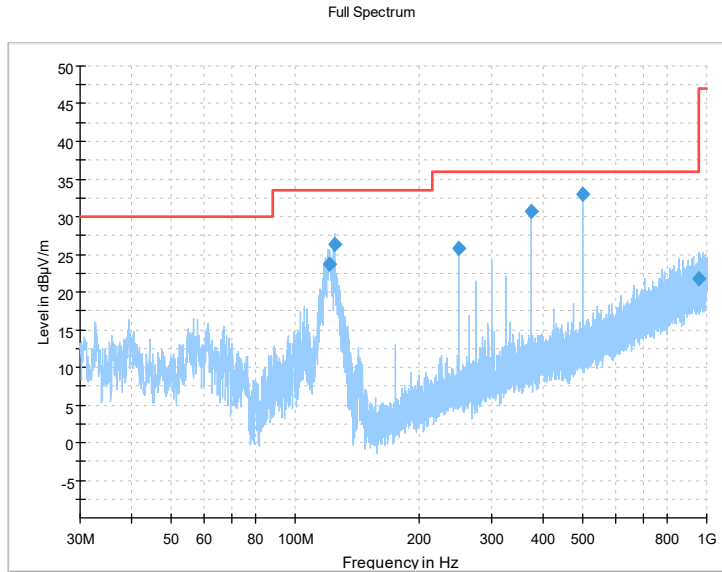

Full Spectrum

Frequency Range: 6GHz -18GHz
Detector: Av mode and PK mode
Modulation type: 802.11n(HT20)

Frequency Range: 18GHz -26GHz
Detector: Av mode and PK mode
Modulation type: 802.11n(HT20)

Carrier frequency (MHz): 2422
 Channel No.:3