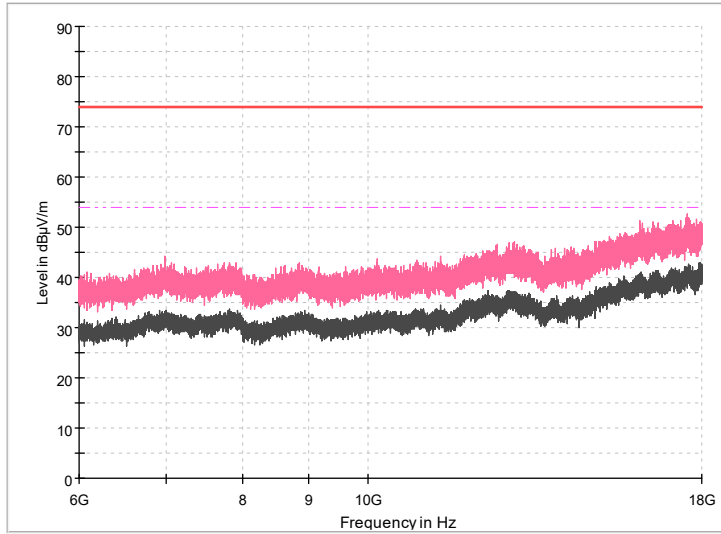

Full Spectrum

Frequency Range: 6GHz -18GHz
Detector: Av mode and PK mode
Modulation type: 802.11g