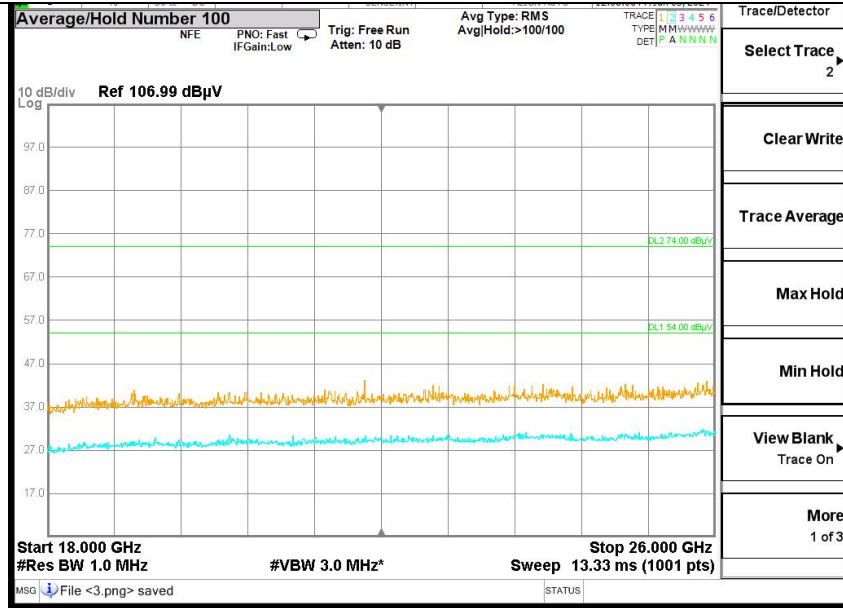

Frequency Range: 1GHz -6GHz
 Detector: Av mode and PK mode
 Modulation type: 802.11n(HT20)

Full Spectrum

Frequency Range: 6GHz -18GHz
 Detector: Av mode and PK mode
 Modulation type: 802.11n(HT20)

Frequency Range: 18GHz -26GHz
Detector: Av mode and PK mode
Modulation type: 802.11n(HT20)

Carrier frequency (MHz): 2437
Channel No.:6

Frequency Range: 30MHz -1GHz

Detector: QP mode
Modulation type: 802.11b

Frequency Range: 1GHz -6GHz
Detector: Av mode and PK mode
Modulation type: 802.11b

Full Spectrum

Frequency Range: 3GHz -18GHz
Detector: Av mode and PK mode
Modulation type: 802.11b

Frequency Range: 18GHz -26GHz
Detector: Av mode and PK mode
Modulation type: 802.11b

Frequency Range: 30MHz -1GHz
Detector: QP mode
Modulation type: 802.11g