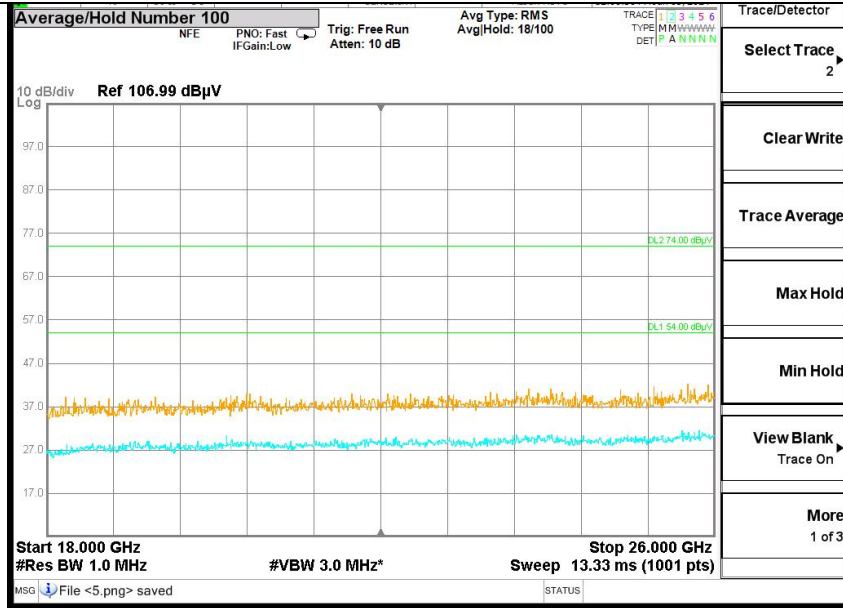

Frequency Range: 30MHz -1GHz
Detector: QP mode
Modulation type: 802.11n(HT20)

Frequency Range: 1GHz -6GHz
 Detector: Av mode and PK mode
 Modulation type: 802.11n(HT20)

Full Spectrum

Frequency Range: 3GHz -18GHz
 Detector: Av mode and PK mode
 Modulation type: 802.11n(HT20)

Frequency Range: 18GHz -26GHz
Detector: Av mode and PK mode
Modulation type: 802.11n(HT20)

Carrier frequency (MHz): 2462
 Channel No.:11

Frequency Range: 30MHz -1GHz
 Detector: QP mode
 Modulation type: 802.11b