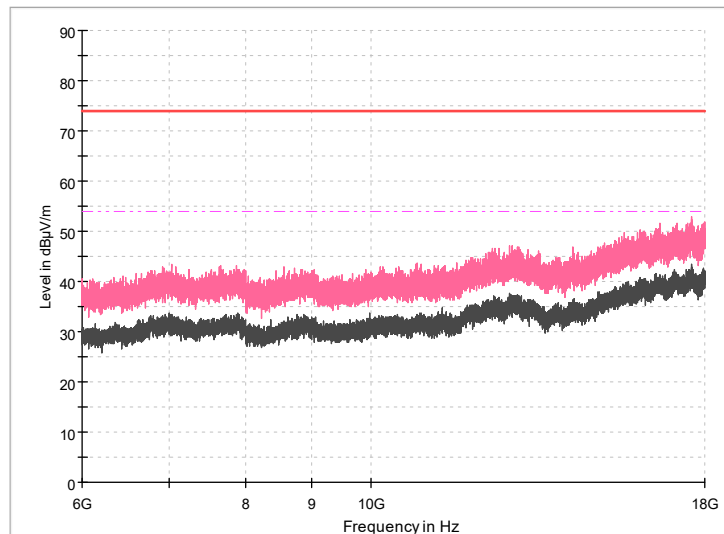

Carrier frequency (MHz): 2437
Channel No.:6

Frequency Range: 30MHz -1GHz

Detector: QP mode
Modulation type: 802.11b

Frequency Range: 1GHz -6GHz
Detector: Av mode and PK mode
Modulation type: 802.11b

Full Spectrum

Frequency Range: 3GHz -18GHz
Detector: Av mode and PK mode
Modulation type: 802.11b

Frequency Range: 18GHz -26GHz
Detector: Av mode and PK mode
Modulation type: 802.11b

Frequency Range: 30MHz -1GHz
Detector: QP mode
Modulation type: 802.11g

Frequency Range: 1GHz -6GHz
Detector: Av mode and PK mode
Modulation type: 802.11g

Full Spectrum

Frequency Range: 6GHz -18GHz
Detector: Av mode and PK mode
Modulation type: 802.11g

Frequency Range: 18GHz -26GHz
Detector: Av mode and PK mode
Modulation type: 802.11g