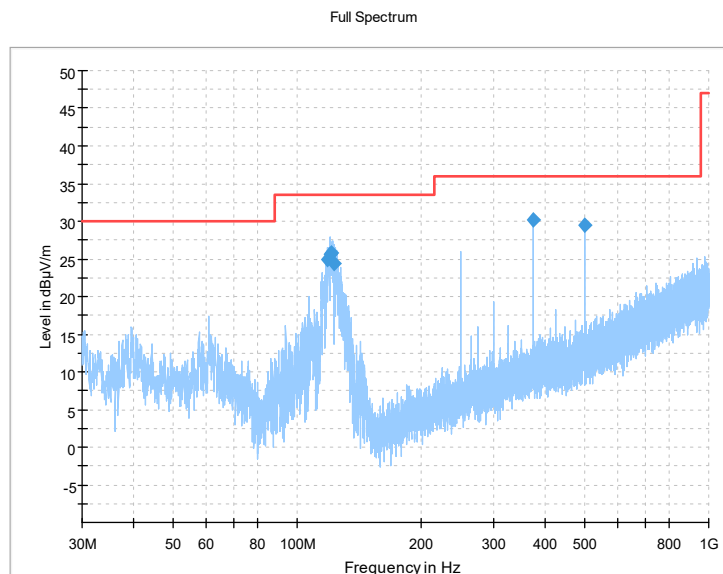

Frequency Range: 30MHz -1GHz