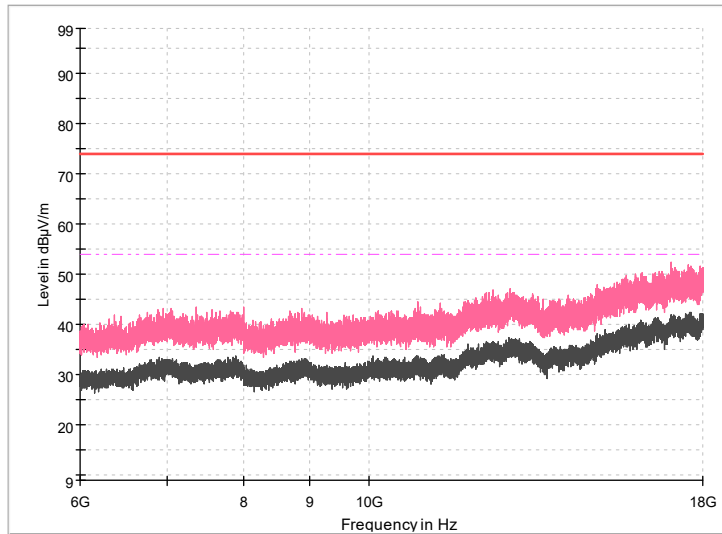

Frequency Range: 18GHz -26GHz
Detector: Av mode and PK mode
Modulation type: 802.11g

Full Spectrum

Frequency Range: 30MHz -1GHz
 Detector: QP mode
 Modulation type: 802.11n(HT20)

Frequency Range: 1GHz -6GHz
 Detector: Av mode and PK mode
 Modulation type: 802.11n(HT20)

Full Spectrum

Frequency Range: 6GHz -18GHz
Detector: Av mode and PK mode
Modulation type: 802.11n(HT20)

Frequency Range: 18GHz -26GHz
Detector: Av mode and PK mode
Modulation type: 802.11n(HT20)

Carrier frequency (MHz): 2422
 Channel No.:3

Frequency Range: 30MHz -1GHz
 Detector: QP mode
 Modulation type: 802.11n(HT40)

Frequency Range: 1GHz -6GHz
 Detector: Av mode and PK mode
 Modulation type: 802.11n(HT40)

Full Spectrum

Frequency Range: 6GHz -18GHz
Detector: Av mode and PK mode
Modulation type: 802.11n(HT40)