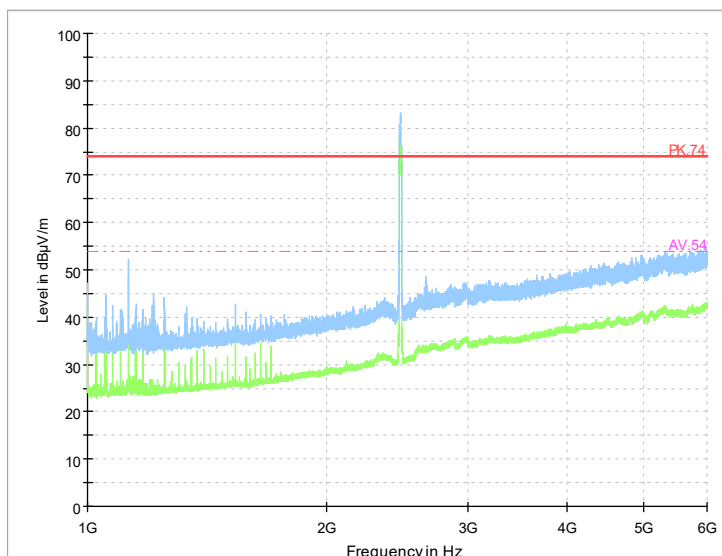

Frequency Range: 1GHz -6GHz
Detector: Av mode and PK mode
Modulation type: 802.11g

Full Spectrum

Frequency Range: 6GHz -18GHz
Detector: Av mode and PK mode
Modulation type: 802.11g

Frequency Range: 18GHz -26GHz
Detector: Av mode and PK mode
Modulation type: 802.11g

Frequency Range: 30MHz -1GHz
Detector: QP mode
Modulation type: 802.11n(HT20)

Frequency Range: 1GHz -6GHz
 Detector: Av mode and PK mode
 Modulation type: 802.11n(HT20)

Full Spectrum

Frequency Range: 3GHz -18GHz
 Detector: Av mode and PK mode
 Modulation type: 802.11n(HT20)

Frequency Range: 18GHz -26GHz
Detector: Av mode and PK mode
Modulation type: 802.11n(HT20)

Carrier frequency (MHz): 2462
 Channel No.:11

Frequency Range: 30MHz -1GHz
 Detector: QP mode
 Modulation type: 802.11b