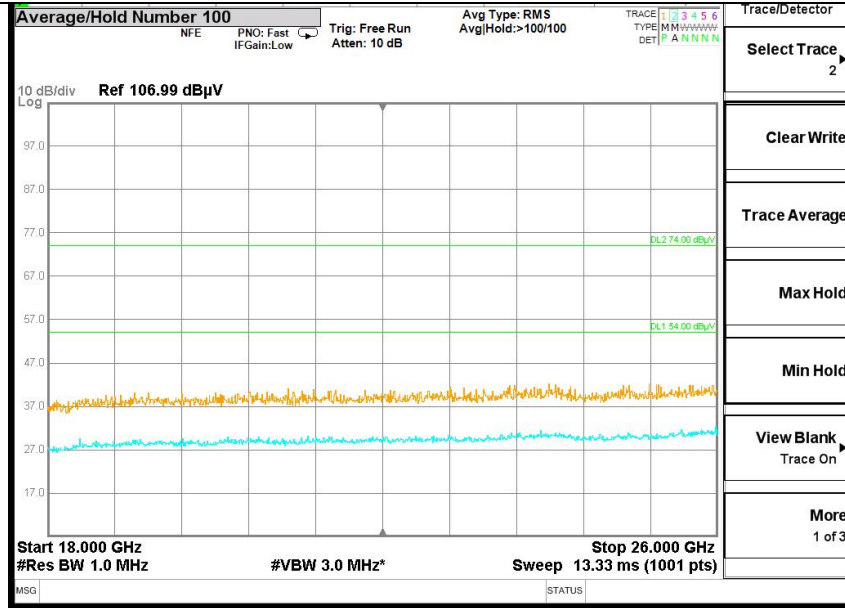

Frequency Range 30MHz -1GHz

Detector: QP mode
 Modulation type: 802.11b

Frequency Range: 1GHz -6GHz
 Detector: Av mode and PK mode
 Modulation type: 802.11b

Full Spectrum

Frequency Range: 6GHz -18GHz
 Detector: Av mode and PK mode
 Modulation type: 802.11b

Frequency Range: 18GHz -26GHz
Detector: Av mode and PK mode
Modulation type: 802.11b

Frequency Range: 30MHz -1GHz
Detector: QP mode
Modulation type: 802.11g

Frequency Range: 1GHz -6GHz
 Detector: Av mode and PK mode
 Modulation type: 802.11g