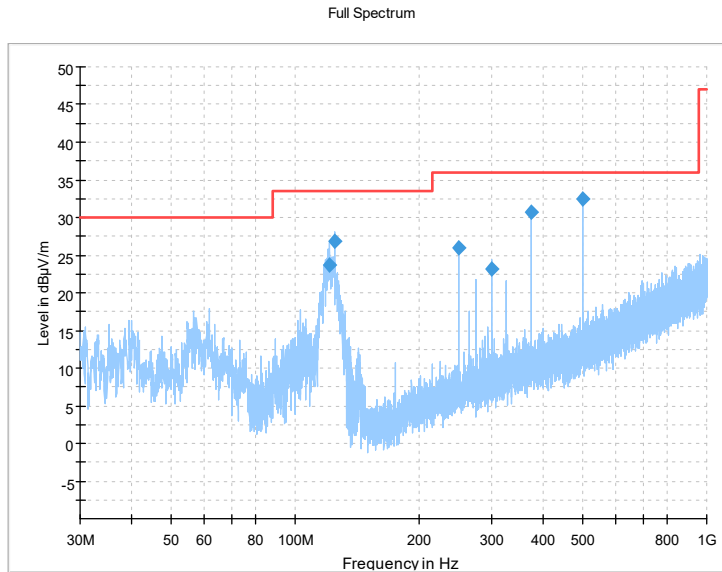

Carrier frequency (MHz): 2452
Channel No.:9

Frequency Range: 30MHz -1GHz
Detector: QP mode
Modulation type: 802.11n(HT40)