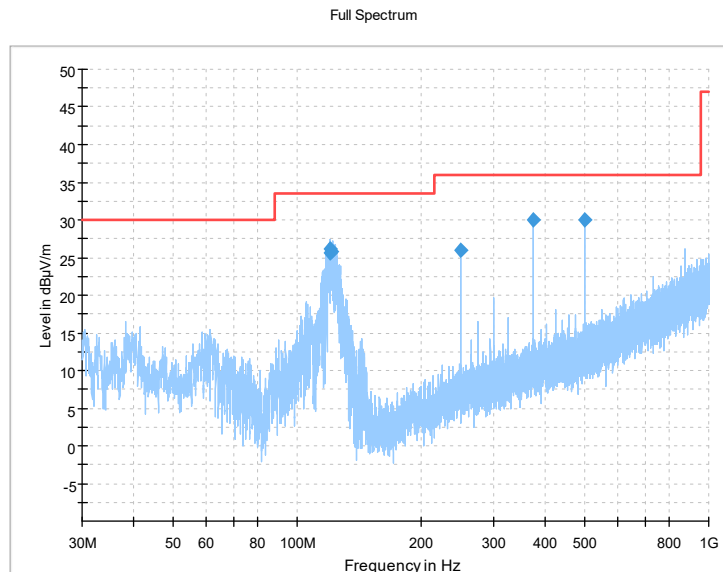

Frequency Range: 30MHz -1GHz
Detector: QP mode
Modulation type: 802.11g