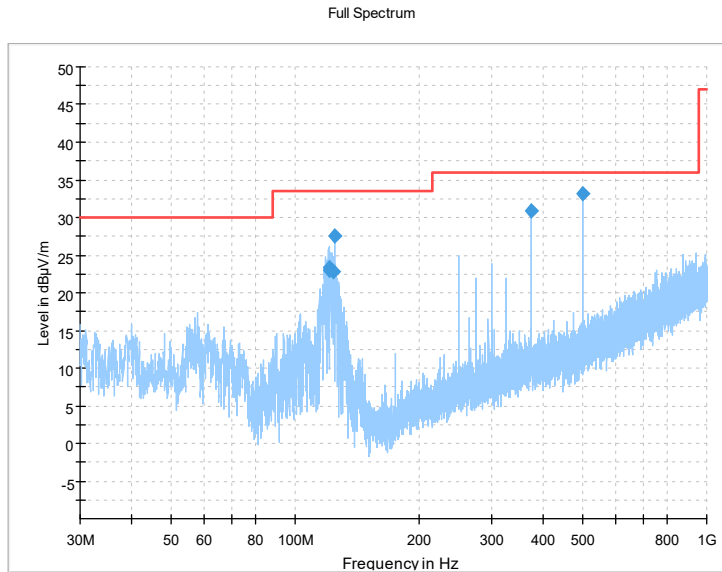

Carrier frequency (MHz): 2437
Channel No.:6

Frequency Range: 30MHz -1GHz
Detector: QP mode
Modulation type: 802.11n(HT40)