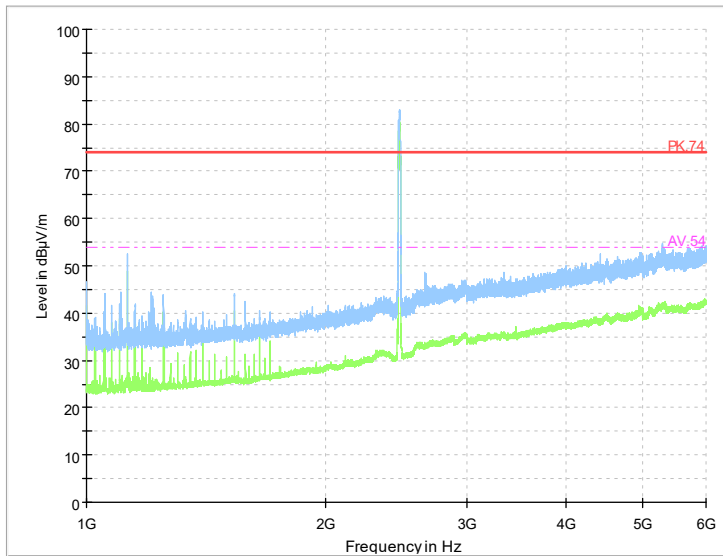

Frequency Range: 1GHz -6GHz
 Detector: Av mode and PK mode
 Modulation type: 802.11b

Full Spectrum

Frequency Range: 6GHz -18GHz
Detector: Av mode and PK mode
Modulation type: 802.11b

Frequency Range: 18GHz -26GHz
Detector: Av mode and PK mode
Modulation type: 802.11b

Full Spectrum

Frequency Range: 30MHz -1GHz
Detector: QP mode
Modulation type: 802.11g

Frequency Range: 1GHz -6GHz
Detector: Av mode and PK mode
Modulation type: 802.11g

Full Spectrum

Frequency Range: 6GHz -18GHz
Detector: Av mode and PK mode
Modulation type: 802.11g

Frequency Range: 18GHz -26GHz
Detector: Av mode and PK mode
Modulation type: 802.11g

Full Spectrum

Frequency Range: 30MHz -1GHz
 Detector: QP mode
 Modulation type: 802.11n(HT20)

Frequency Range: 1GHz -6GHz
 Detector: Av mode and PK mode
 Modulation type: 802.11n(HT20)