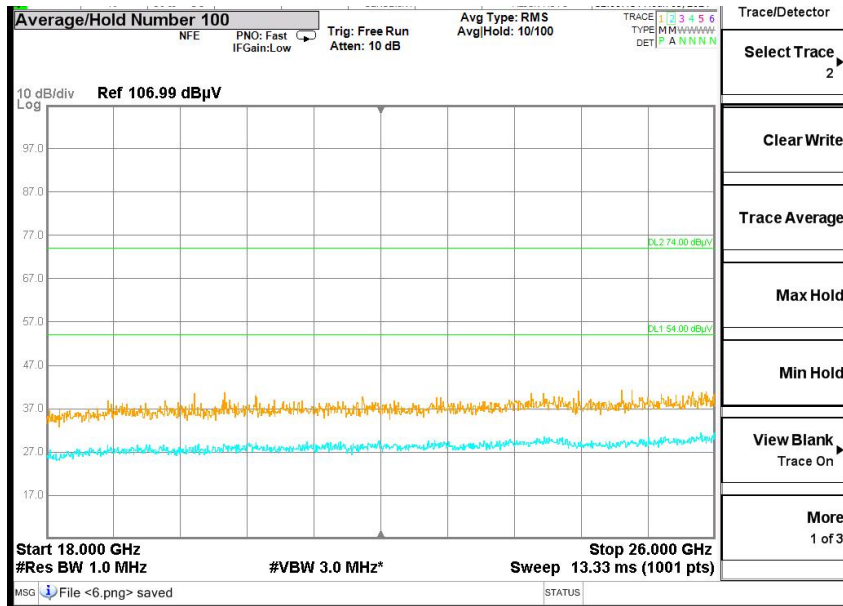

Frequency Range: 18GHz -26GHz
Detector: Av mode and PK mode
Modulation type: 802.11n(HT20)

Carrier frequency (MHz): 2462
 Channel No.:11

Frequency Range: 30MHz -1GHz
 Detector: QP mode
 Modulation type: 802.11b

Frequency Range: 1GHz -6GHz
 Detector: Av mode and PK mode
 Modulation type: 802.11b

Full Spectrum

Frequency Range: 6GHz -18GHz
Detector: Av mode and PK mode
Modulation type: 802.11b

Frequency Range: 18GHz -26GHz
Detector: Av mode and PK mode
Modulation type: 802.11b