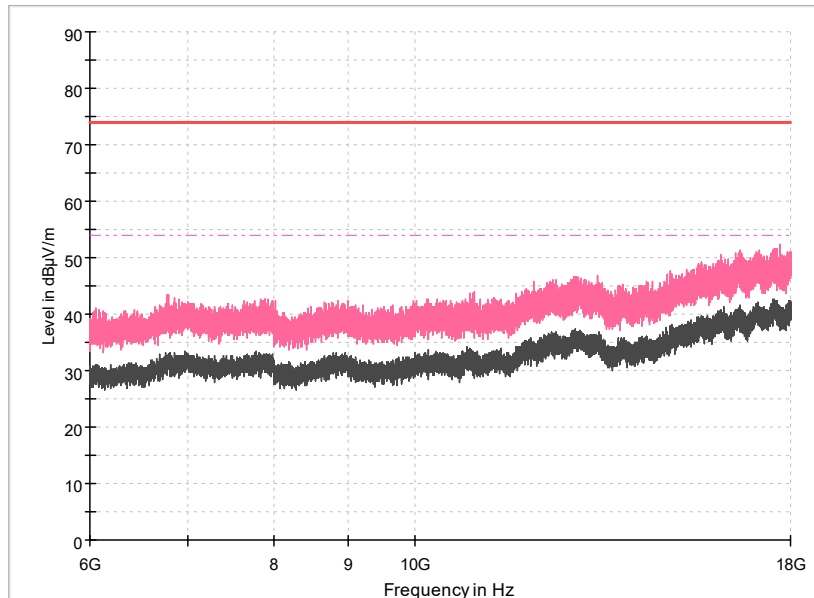

Full Spectrum

Frequency Range: 6GHz -18GHz
 Detector: Av mode and PK mode
 Modulation type: 802.11g

Frequency Range: 18GHz -26GHz
Detector: Av mode and PK mode
Modulation type: 802.11g

Frequency Range: 30MHz -1GHz
Detector: QP mode
Modulation type: 802.11n(HT20)

Frequency Range: 1GHz -6GHz
 Detector: Av mode and PK mode
 Modulation type: 802.11n(HT20)

Full Spectrum

Frequency Range: 6GHz -18GHz
 Detector: Av mode and PK mode
 Modulation type: 802.11n(HT20)

Frequency Range: 18GHz -26GHz
Detector: Av mode and PK mode
Modulation type: 802.11n(HT20)

Carrier frequency (MHz): 2437
Channel No.:6

Frequency Range: 30MHz -1GHz

Detector: QP mode
Modulation type: 802.11b

Frequency Range: 1GHz -6GHz
Detector: Av mode and PK mode
Modulation type: 802.11b

Full Spectrum

Frequency Range: 3GHz -18GHz
Detector: Av mode and PK mode
Modulation type: 802.11b

Frequency Range: 18GHz -26GHz
Detector: Av mode and PK mode
Modulation type: 802.11b

Frequency Range: 30MHz -1GHz
Detector: QP mode
Modulation type: 802.11g