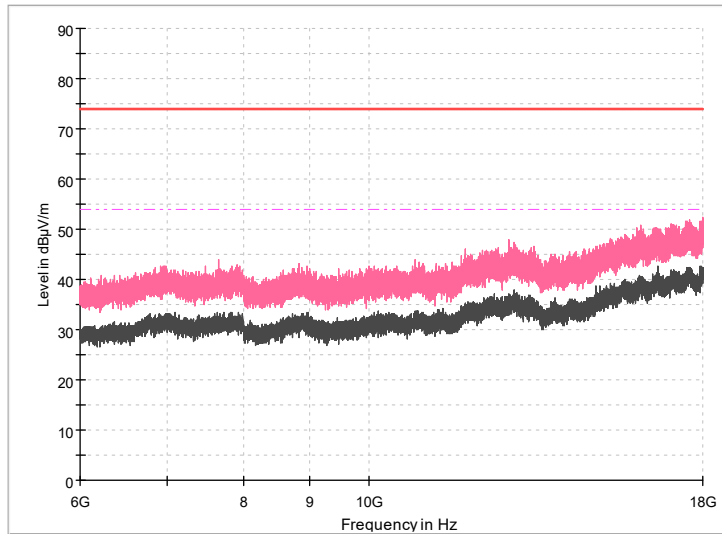

Frequency Range: 30MHz -1GHz
Detector: QP mode
Modulation type: 802.11n(HT20)

Frequency Range: 1GHz -6GHz
 Detector: Av mode and PK mode
 Modulation type: 802.11n(HT20)

Full Spectrum

Frequency Range: 3GHz -18GHz
 Detector: Av mode and PK mode
 Modulation type: 802.11n(HT20)

Frequency Range: 18GHz -26GHz
Detector: Av mode and PK mode
Modulation type: 802.11n(HT20)

Carrier frequency (MHz): 2462
 Channel No.:11

Frequency Range: 30MHz -1GHz
 Detector: QP mode
 Modulation type: 802.11b

Frequency Range: 1GHz -6GHz
 Detector: Av mode and PK mode
 Modulation type: 802.11b

Full Spectrum

Frequency Range: 6GHz -18GHz
Detector: Av mode and PK mode
Modulation type: 802.11b

Frequency Range: 18GHz -26GHz
Detector: Av mode and PK mode
Modulation type: 802.11b