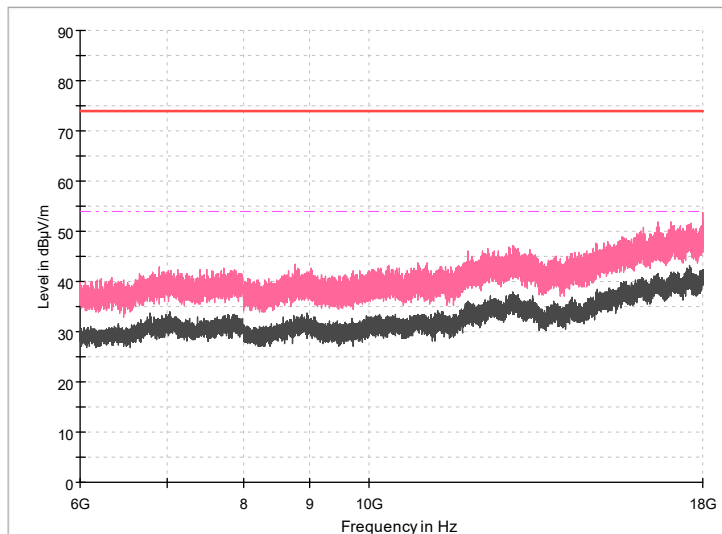

Frequency Range 30MHz -1GHz

Detector: QP mode
 Modulation type: 802.11b

Frequency Range: 1GHz -6GHz
 Detector: Av mode and PK mode
 Modulation type: 802.11b

Full Spectrum

Frequency Range: 6GHz -18GHz
 Detector: Av mode and PK mode
 Modulation type: 802.11b

Frequency Range: 18GHz -26GHz
Detector: Av mode and PK mode
Modulation type: 802.11b

Frequency Range: 30MHz -1GHz
Detector: QP mode
Modulation type: 802.11g

Frequency Range: 1GHz -6GHz
 Detector: Av mode and PK mode
 Modulation type: 802.11g

Full Spectrum

Frequency Range: 6GHz -18GHz
 Detector: Av mode and PK mode
 Modulation type: 802.11g

Frequency Range: 18GHz -26GHz
Detector: Av mode and PK mode
Modulation type: 802.11g

Frequency Range: 30MHz -1GHz
Detector: QP mode
Modulation type: 802.11n(HT20)

Frequency Range: 1GHz -6GHz
 Detector: Av mode and PK mode
 Modulation type: 802.11n(HT20)

Full Spectrum

Frequency Range: 6GHz -18GHz
 Detector: Av mode and PK mode
 Modulation type: 802.11n(HT20)

Frequency Range: 18GHz -26GHz
Detector: Av mode and PK mode
Modulation type: 802.11n(HT20)