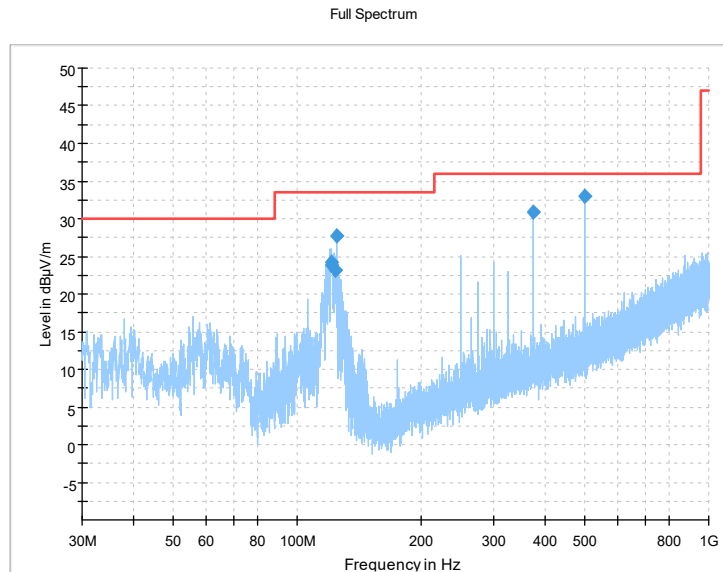

Frequency Range: 18GHz -26GHz
Detector: Av mode and PK mode
Modulation type: 802.11b

Frequency Range: 30MHz -1GHz
Detector: QP mode
Modulation type: 802.11g

Frequency Range: 1GHz -6GHz
 Detector: Av mode and PK mode
 Modulation type: 802.11g

Full Spectrum

Frequency Range: 6GHz -18GHz
 Detector: Av mode and PK mode
 Modulation type: 802.11g

Frequency Range: 18GHz -26GHz
Detector: Av mode and PK mode
Modulation type: 802.11g

Frequency Range: 30MHz -1GHz
Detector: QP mode
Modulation type: 802.11n(HT20)