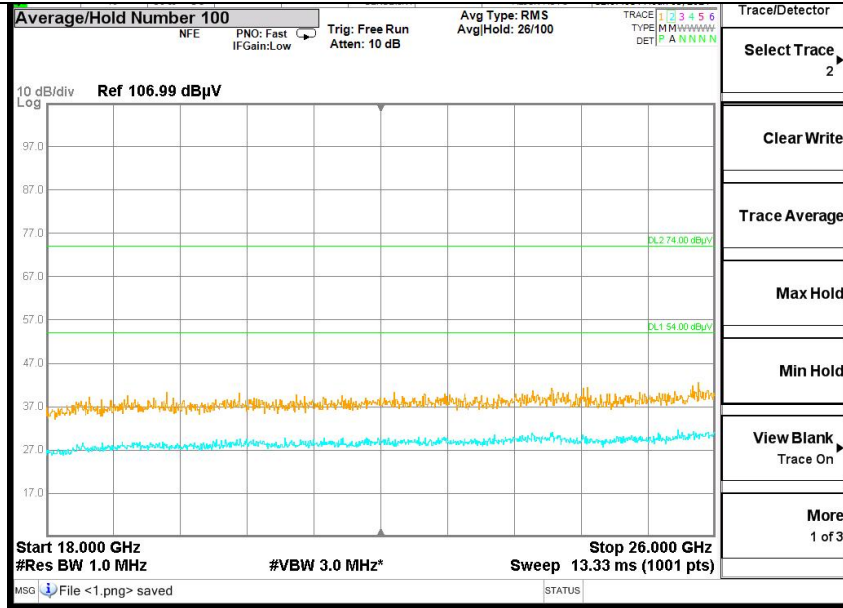

Frequency Range: 18GHz -26GHz
Detector: Av mode and PK mode
Modulation type: 802.11b

Frequency Range: 30MHz -1GHz
Detector: QP mode
Modulation type: 802.11g

Frequency Range: 1GHz -6GHz
 Detector: Av mode and PK mode
 Modulation type: 802.11g

Full Spectrum

Frequency Range: 6GHz -18GHz
 Detector: Av mode and PK mode
 Modulation type: 802.11g

Frequency Range: 18GHz -26GHz
Detector: Av mode and PK mode
Modulation type: 802.11g

Frequency Range: 30MHz -1GHz
Detector: QP mode
Modulation type: 802.11n(HT20)