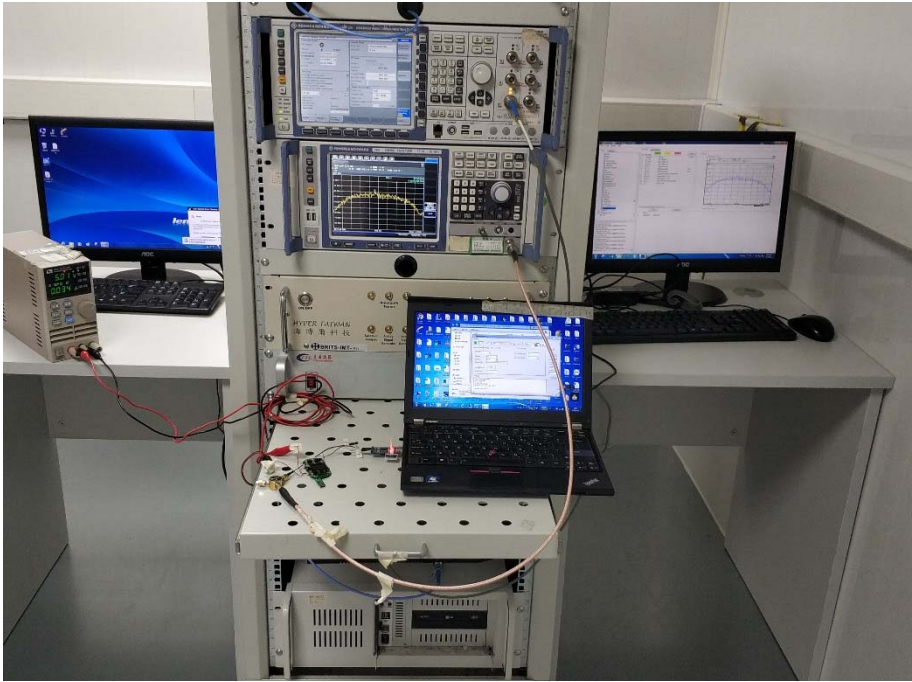

ANNEX B TEST SETUP PHOTOS

1 Radiated Test Photo

Below 30MHz

30 MHz-1 GHz

Close-up

Above 1GHz

Close-up

2 Conducted Test Photo

Conducted Test-BT3.0

Conducted Test-BLE

3 Conducted Emission

Conducted Emission Test 1

Conducted Emission Test 2