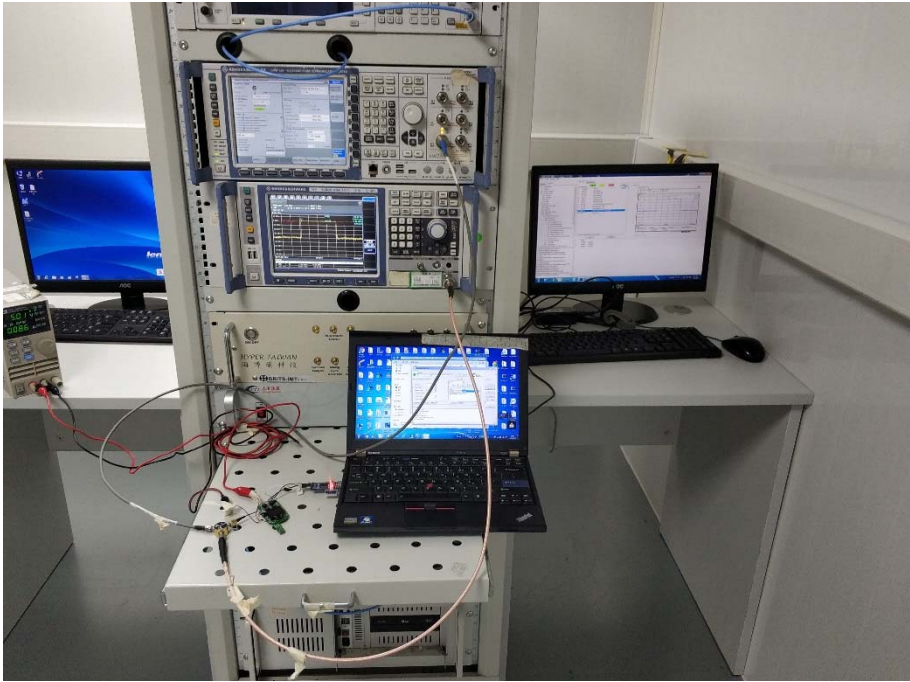

ANNEX B TEST SETUP PHOTOS

1 Radiated Test Photo

Below 30MHz

30 MHz-1 GHz

Close-up

Above 1GHz

Close-up

2 Conducted Test Photo

Conducted Test-BT3.0

Conducted Test-BLE

3 Conducted Emission

Conducted Emission Test 1

Conducted Emission Test 2