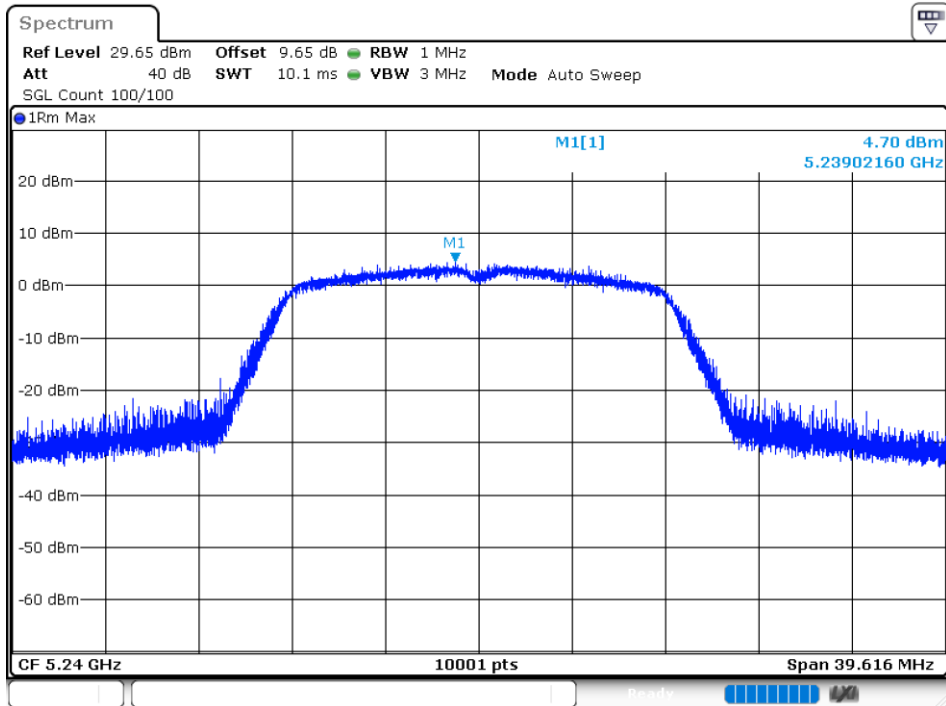

PSD NVNT 802.11a 5240MHz Ant1