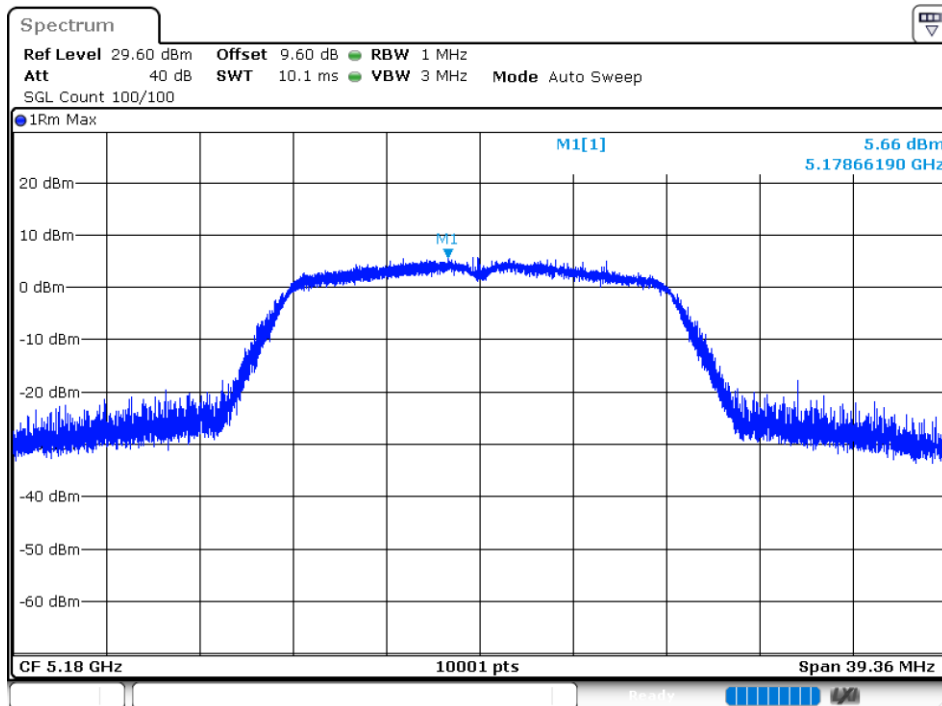

5.5 MAXIMUM POWER SPECTRAL DENSITY LEVEL

5.2G:

Condition	Mode	Frequency (MHz)	Antenna	Max PSD (dBm)	Limit (dBm)	Verdict
NVNT	802.11a	5180	Ant 1	5.659	11	Pass
NVNT	802.11a	5200	Ant 1	5.27	11	Pass
NVNT	802.11a	5240	Ant 1	4.704	11	Pass
NVNT	802.11ac20	5180	Ant 1	5.231	11	Pass
NVNT	802.11ac20	5200	Ant 1	4.937	11	Pass
NVNT	802.11ac20	5240	Ant 1	4.656	11	Pass
NVNT	802.11ac40	5190	Ant 1	2.25	11	Pass
NVNT	802.11ac40	5230	Ant 1	1.564	11	Pass
NVNT	802.11ac80	5210	Ant 1	-2.808	11	Pass
NVNT	802.11n(HT20)	5180	Ant 1	5.532	11	Pass
NVNT	802.11n(HT20)	5200	Ant 1	5.341	11	Pass
NVNT	802.11n(HT20)	5240	Ant 1	4.287	11	Pass
NVNT	802.11n(HT40)	5190	Ant 1	-1.954	11	Pass
NVNT	802.11n(HT40)	5230	Ant 1	-0.279	11	Pass

PSD NVNT 802.11a 5180MHz Ant1