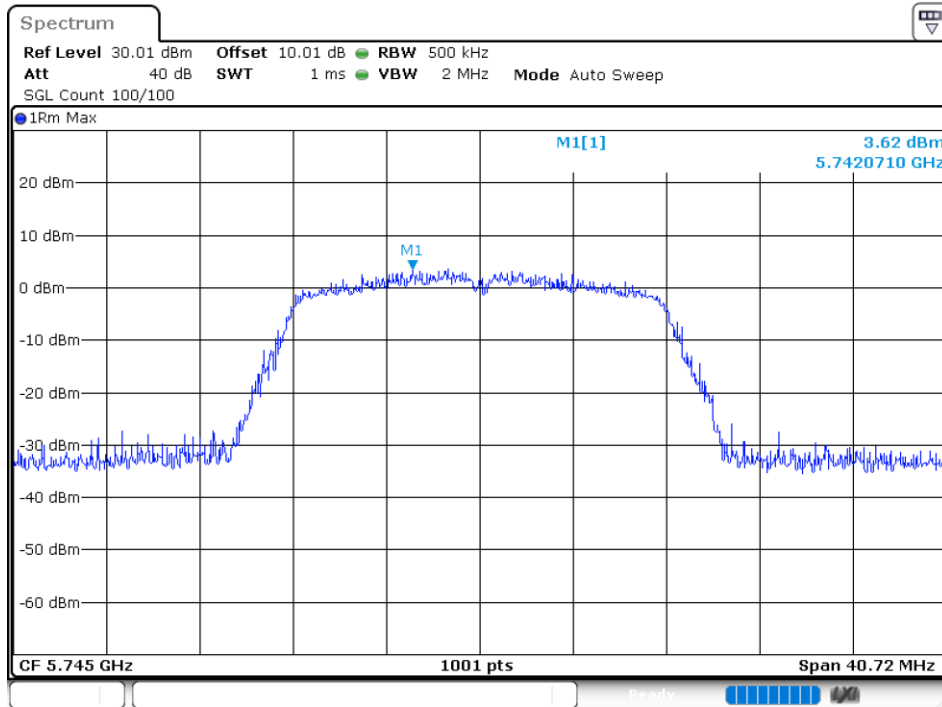

5.8G:

Condition	Mode	Frequency (MHz)	Antenna	Max PSD (dBm)	Limit (dBm)	Verdict
NVNT	802.11a	5745	Ant 1	3.617	30	Pass
NVNT	802.11a	5785	Ant 1	2.04	30	Pass
NVNT	802.11a	5825	Ant 1	1.323	30	Pass
NVNT	802.11ac20	5745	Ant 1	2.179	30	Pass
NVNT	802.11ac20	5785	Ant 1	0.339	30	Pass
NVNT	802.11ac20	5825	Ant 1	0.188	30	Pass
NVNT	802.11ac40	5755	Ant 1	-1.375	30	Pass
NVNT	802.11ac40	5795	Ant 1	-2.95	30	Pass
NVNT	802.11ac80	5775	Ant 1	-5.077	30	Pass
NVNT	802.11n(HT20)	5745	Ant 1	2.297	30	Pass
NVNT	802.11n(HT20)	5785	Ant 1	1.65	30	Pass
NVNT	802.11n(HT20)	5825	Ant 1	0.942	30	Pass
NVNT	802.11n(HT40)	5755	Ant 1	-0.326	30	Pass
NVNT	802.11n(HT40)	5795	Ant 1	-2.59	30	Pass

PSD NVNT 802.11a 5745MHz Ant1