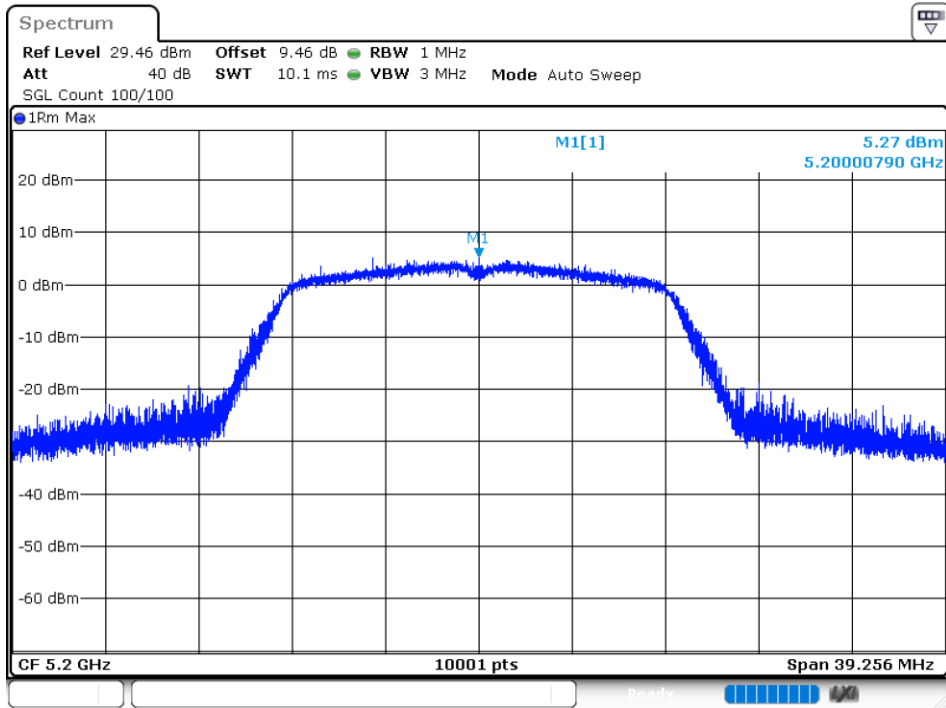

PSD NVNT 802.11a 5200MHz Ant1