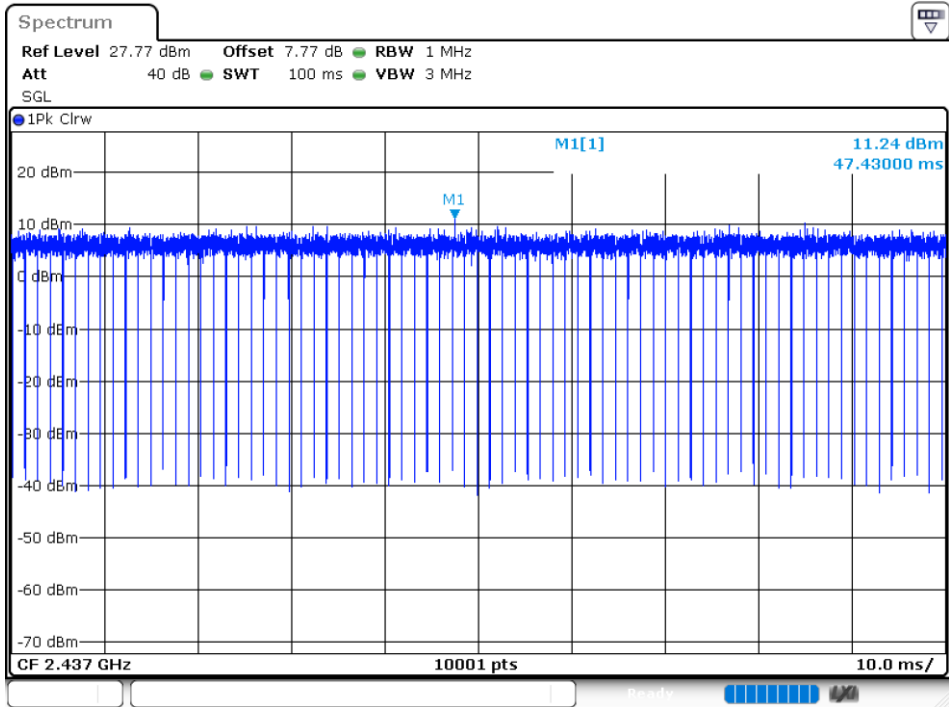

Duty Cycle NVNT 802.11n(HT20) 2437MHz