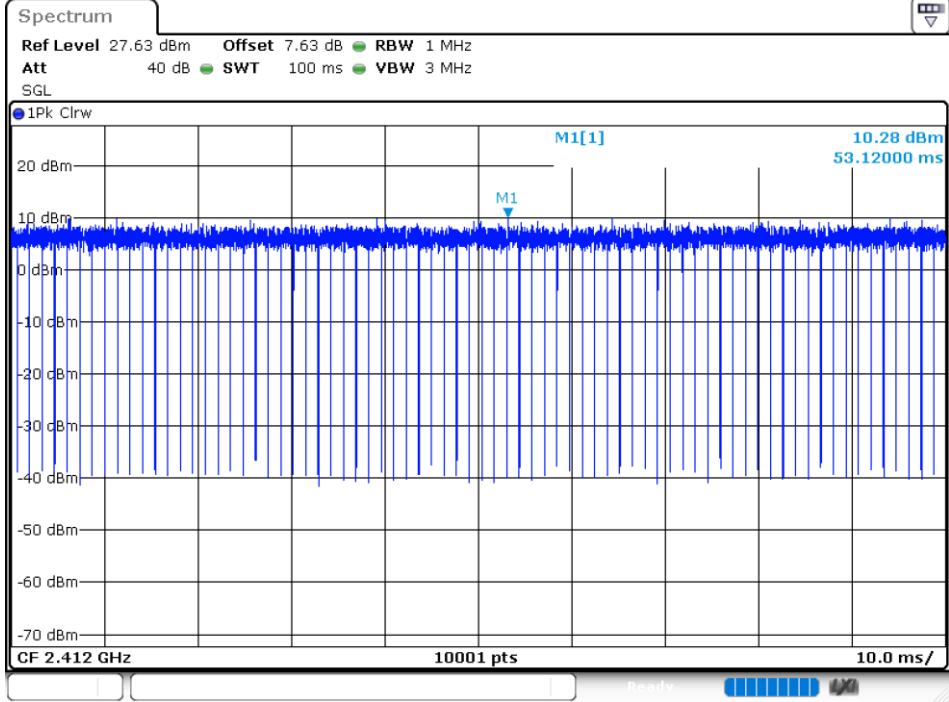

Tx. Spurious NVNT 802.11n(HT40) 2452MHz Ant1 Emission

8.6 DUTY CYCLE

Condition	Mode	Frequency (MHz)	Duty Cycle (%)	Correction Factor (dB)
NVNT	802.11b	2412	99.99	0
NVNT	802.11b	2437	99.99	0
NVNT	802.11b	2462	99.99	0
NVNT	802.11g	2412	99.76	0.01
NVNT	802.11g	2437	99.8	0.01
NVNT	802.11g	2462	99.95	0
NVNT	802.11n(HT20)	2412	99.78	0.01
NVNT	802.11n(HT20)	2437	99.77	0.01
NVNT	802.11n(HT20)	2462	99.83	0.01
NVNT	802.11n(HT40)	2422	99.69	0.01
NVNT	802.11n(HT40)	2437	99.66	0.01
NVNT	802.11n(HT40)	2452	99.68	0.01

Duty Cycle NVNT 802.11b 2412MHz

Duty Cycle NVNT 802.11b 2437MHz

Duty Cycle NVNT 802.11b 2462MHz

Duty Cycle NVNT 802.11g 2412MHz

Duty Cycle NVNT 802.11g 2437MHz

Duty Cycle NVNT 802.11g 2462MHz

Duty Cycle NVNT 802.11n(HT20) 2412MHz