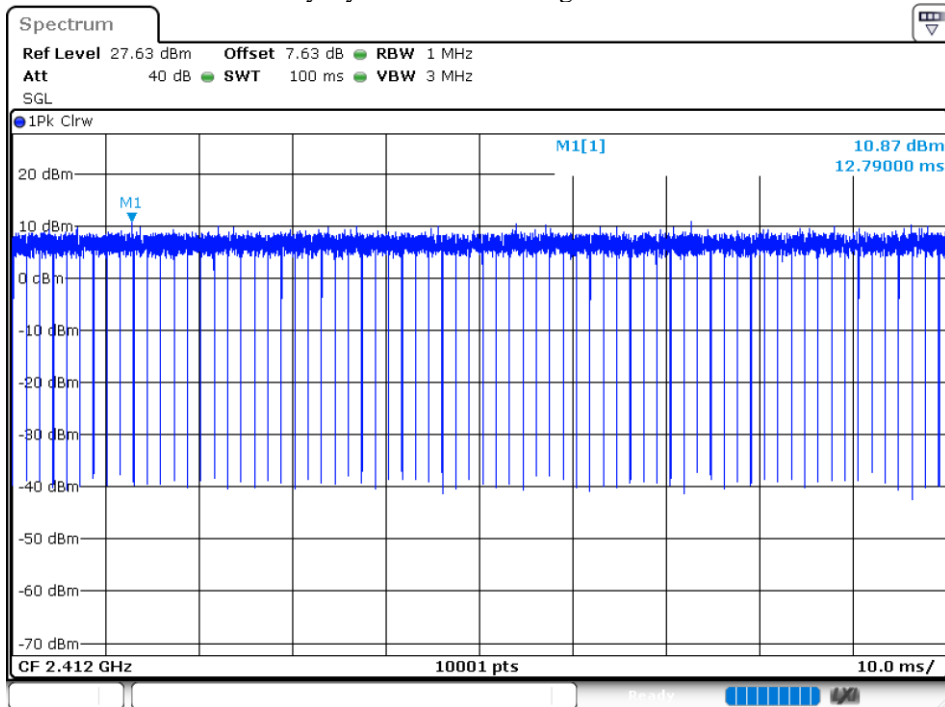

Tx. Spurious NVNT 802.11n(HT40) 2452MHz Ant1 Emission

8.6 DUTY CYCLE

Condition	Mode	Frequency (MHz)	Duty Cycle (%)	Correction Factor (dB)
NVNT	802.11b	2412	99.99	0
NVNT	802.11b	2437	99.99	0
NVNT	802.11b	2462	99.99	0
NVNT	802.11g	2412	99.76	0.01
NVNT	802.11g	2437	99.8	0.01
NVNT	802.11g	2462	99.95	0
NVNT	802.11n(HT20)	2412	99.78	0.01
NVNT	802.11n(HT20)	2437	99.77	0.01
NVNT	802.11n(HT20)	2462	99.83	0.01
NVNT	802.11n(HT40)	2422	99.69	0.01
NVNT	802.11n(HT40)	2437	99.66	0.01
NVNT	802.11n(HT40)	2452	99.68	0.01

Duty Cycle NVNT 802.11b 2412MHz

Duty Cycle NVNT 802.11b 2437MHz

Duty Cycle NVNT 802.11b 2462MHz

Duty Cycle NVNT 802.11g 2412MHz

Duty Cycle NVNT 802.11g 2437MHz

Duty Cycle NVNT 802.11g 2462MHz

Duty Cycle NVNT 802.11n(HT20) 2412MHz