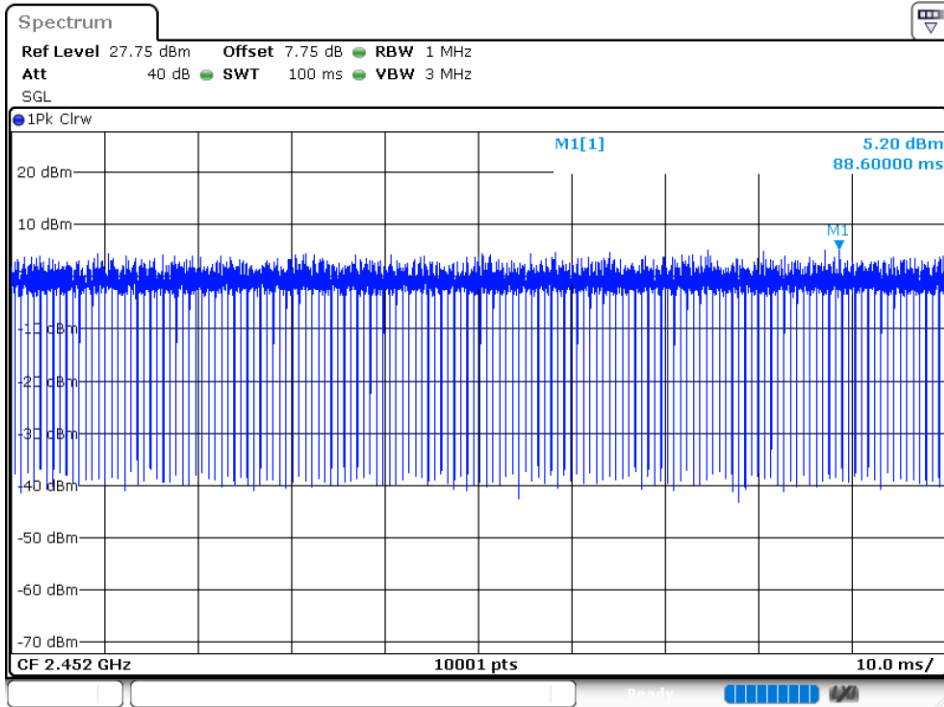

Duty Cycle NVNT 802.11b 2412MHz

Duty Cycle NVNT 802.11b 2437MHz

Duty Cycle NVNT 802.11b 2462MHz

Duty Cycle NVNT 802.11g 2412MHz

Duty Cycle NVNT 802.11g 2437MHz

Duty Cycle NVNT 802.11g 2462MHz

Duty Cycle NVNT 802.11n(HT20) 2412MHz

Duty Cycle NVNT 802.11n(HT20) 2437MHz

Duty Cycle NVNT 802.11n(HT20) 2462MHz

Duty Cycle NVNT 802.11n(HT40) 2422MHz

Duty Cycle NVNT 802.11n(HT40) 2437MHz

Duty Cycle NVNT 802.11n(HT40) 2452MHz

END OF REPORT