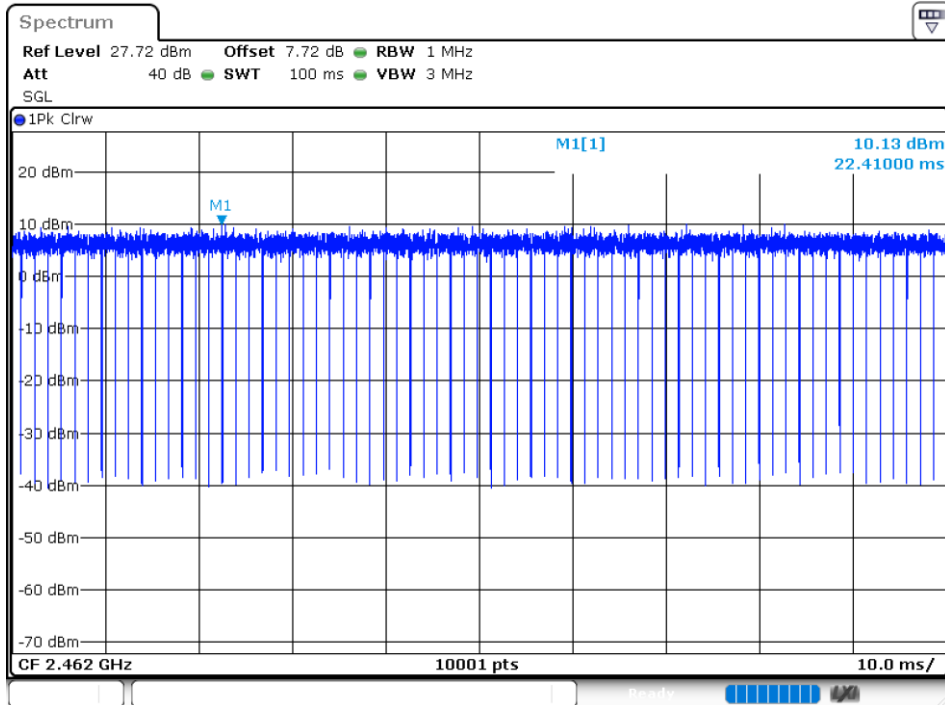

Tx. Spurious NVNT 802.11n(HT40) 2452MHz Ant1 Emission

8.6 DUTY CYCLE

Condition	Mode	Frequency (MHz)	Duty Cycle (%)	Correction Factor (dB)
NVNT	802.11b	2412	99.99	0
NVNT	802.11b	2437	99.99	0
NVNT	802.11b	2462	99.99	0
NVNT	802.11g	2412	99.76	0.01
NVNT	802.11g	2437	99.8	0.01
NVNT	802.11g	2462	99.95	0
NVNT	802.11n(HT20)	2412	99.78	0.01
NVNT	802.11n(HT20)	2437	99.77	0.01
NVNT	802.11n(HT20)	2462	99.83	0.01
NVNT	802.11n(HT40)	2422	99.69	0.01
NVNT	802.11n(HT40)	2437	99.66	0.01
NVNT	802.11n(HT40)	2452	99.68	0.01

Duty Cycle NVNT 802.11b 2412MHz

Duty Cycle NVNT 802.11b 2437MHz

Duty Cycle NVNT 802.11b 2462MHz

Duty Cycle NVNT 802.11g 2412MHz

Duty Cycle NVNT 802.11g 2437MHz

Duty Cycle NVNT 802.11g 2462MHz

Duty Cycle NVNT 802.11n(HT20) 2412MHz