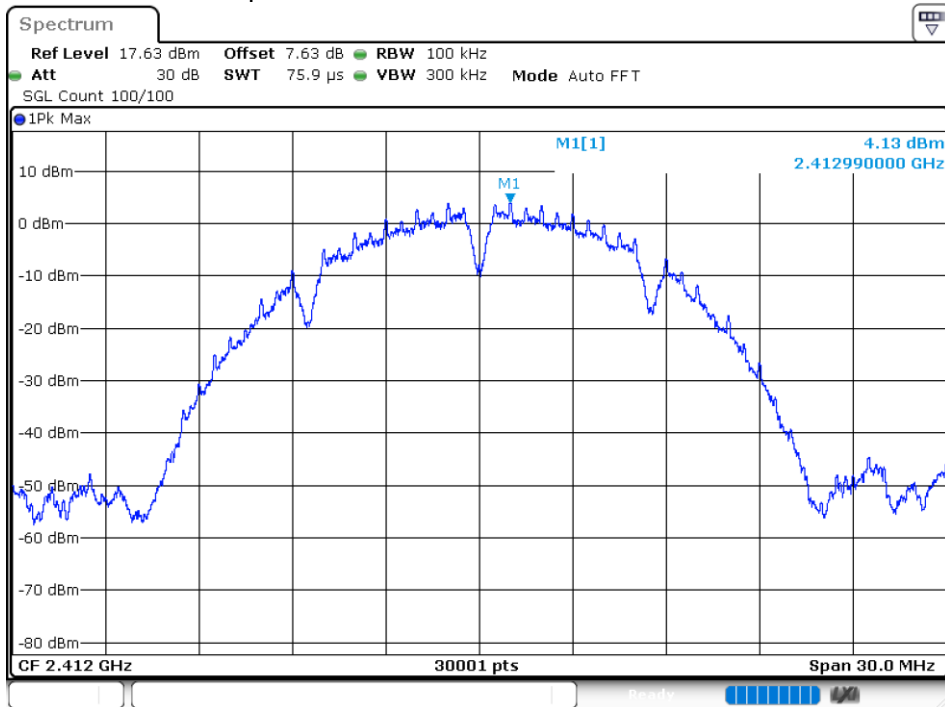

8.5 CONDUCTED RF SPURIOUS EMISSION

Condition	Mode	Frequency (MHz)	Antenna	Max Value (dBc)	Limit (dBc)	Verdict
NVNT	802.11b	2412	Ant 1	-48.82	-20	Pass
NVNT	802.11b	2437	Ant 1	-49.51	-20	Pass
NVNT	802.11b	2462	Ant 1	-48.61	-20	Pass
NVNT	802.11g	2412	Ant 1	-44.05	-20	Pass
NVNT	802.11g	2437	Ant 1	-43.76	-20	Pass
NVNT	802.11g	2462	Ant 1	-46.91	-20	Pass
NVNT	802.11n(HT20)	2412	Ant 1	-45.66	-20	Pass
NVNT	802.11n(HT20)	2437	Ant 1	-43.86	-20	Pass
NVNT	802.11n(HT20)	2462	Ant 1	-43.83	-20	Pass
NVNT	802.11n(HT40)	2422	Ant 1	-44.92	-20	Pass
NVNT	802.11n(HT40)	2437	Ant 1	-43.51	-20	Pass
NVNT	802.11n(HT40)	2452	Ant 1	-43.71	-20	Pass

Tx. Spurious NVNT 802.11b 2412MHz Ant1 Ref