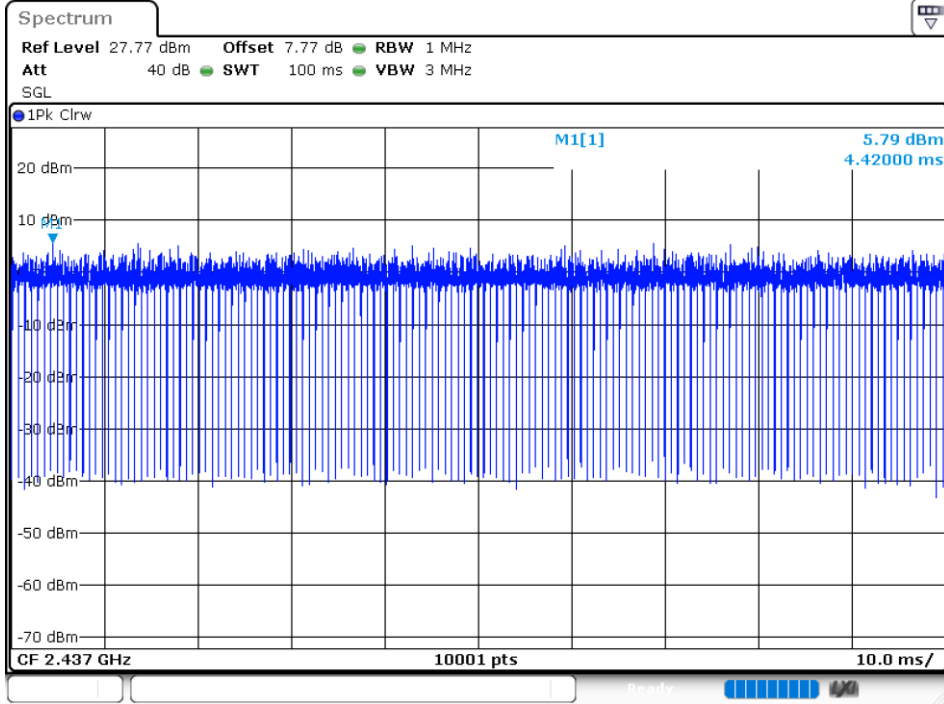

Duty Cycle NVNT 802.11n(HT20) 2437MHz

Duty Cycle NVNT 802.11n(HT20) 2462MHz

Duty Cycle NVNT 802.11n(HT40) 2422MHz

Duty Cycle NVNT 802.11n(HT40) 2437MHz

Duty Cycle NVNT 802.11n(HT40) 2452MHz

END OF REPORT