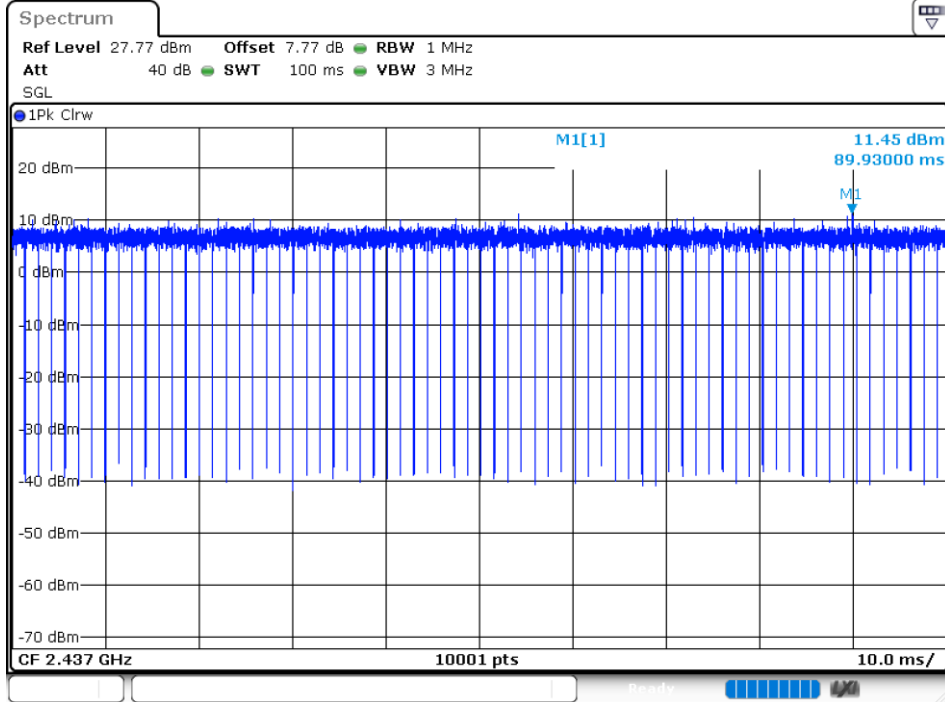

Tx. Spurious NVNT 802.11n(HT40) 2452MHz Ant1 Emission

8.6 DUTY CYCLE

Condition	Mode	Frequency (MHz)	Duty Cycle (%)	Correction Factor (dB)
NVNT	802.11b	2412	99.99	0
NVNT	802.11b	2437	99.99	0
NVNT	802.11b	2462	99.99	0
NVNT	802.11g	2412	99.76	0.01
NVNT	802.11g	2437	99.8	0.01
NVNT	802.11g	2462	99.95	0
NVNT	802.11n(HT20)	2412	99.78	0.01
NVNT	802.11n(HT20)	2437	99.77	0.01
NVNT	802.11n(HT20)	2462	99.83	0.01
NVNT	802.11n(HT40)	2422	99.69	0.01
NVNT	802.11n(HT40)	2437	99.66	0.01
NVNT	802.11n(HT40)	2452	99.68	0.01

Duty Cycle NVNT 802.11b 2412MHz

Duty Cycle NVNT 802.11b 2437MHz

Duty Cycle NVNT 802.11b 2462MHz

Duty Cycle NVNT 802.11g 2412MHz

Duty Cycle NVNT 802.11g 2437MHz

Duty Cycle NVNT 802.11g 2462MHz

Duty Cycle NVNT 802.11n(HT20) 2412MHz