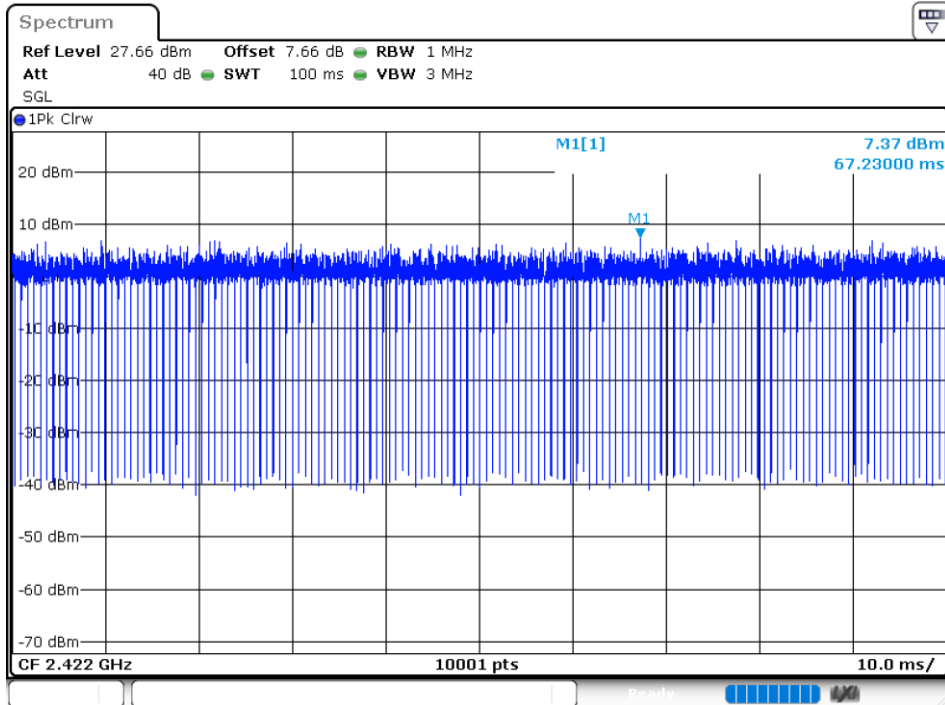

Duty Cycle NVNT 802.11n(HT40) 2422MHz