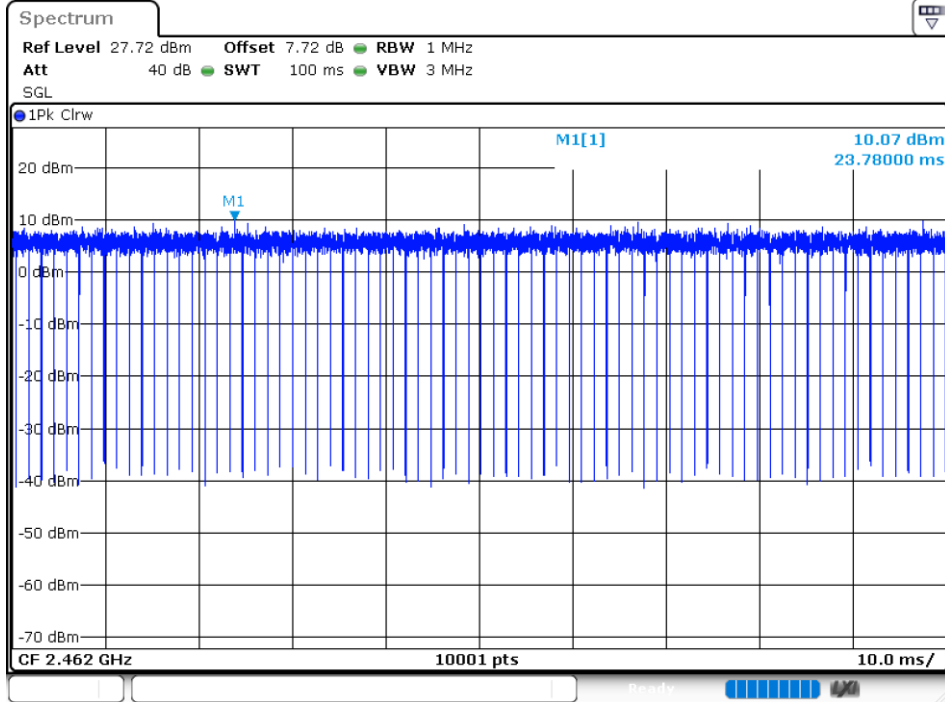

Duty Cycle NVNT 802.11n(HT20) 2462MHz