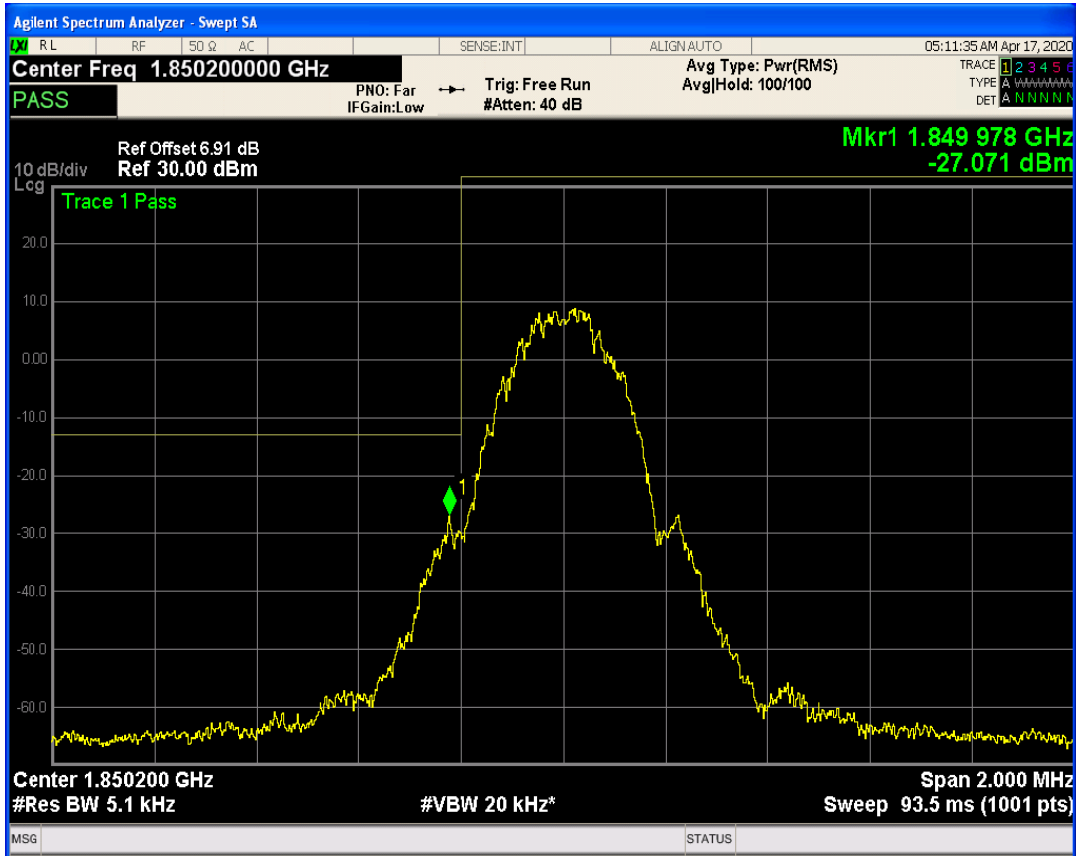

WCDMA Band5 Channel=4132

WCDMA Band5 Channel=4182

WCDMA Band5 Channel=4233

4 Band edge

Band	Channel	Frequency (MHz)	Spur Freq (MHz)	Spur Level (dBm)	Limit (dBm)	Verdict
GSM850	128	824.2	823.98	-24.26	-13	PASS
GSM850	251	848.8	849.02	-23.23	-13	PASS
GSM1900	512	1850.2	1849.98	-27.07	-13	PASS
GSM1900	810	1909.8	1910.02	-26.57	-13	PASS
GPRS850	128	824.2	824.00	-24.50	-13	PASS
GPRS850	251	848.8	849.02	-25.14	-13	PASS
GPRS1900	512	1850.2	1849.99	-28.03	-13	PASS
GPRS1900	810	1909.8	1910.02	-26.92	-13	PASS
EGPRS850	128	824.2	824.00	-30.71	-13	PASS
EGPRS850	251	848.8	849.03	-32.28	-13	PASS
EGPRS1900	512	1850.2	1849.96	-35.68	-13	PASS
EGPRS1900	810	1909.8	1910.02	-36.52	-13	PASS
WCDMA Band2	9262	1852.4	1849.88	-23.33	-13	PASS
WCDMA Band2	9538	1907.6	1910.12	-22.91	-13	PASS
WCDMA Band4	1312	1712.4	1709.87	-20.61	-13	PASS
WCDMA Band4	1513	1752.6	1755.10	-21.76	-13	PASS
WCDMA Band5	4132	826.4	824.00	-21.42	-13	PASS
WCDMA Band5	4233	846.6	849.00	-22.12	-13	PASS

GSM850 Channel=128

GSM850 Channel=251

GSM1900 Channel=512

GSM1900 Channel=810

GPRS850 Channel=128

GPRS850 Channel=251

GPRS1900 Channel=512

GPRS1900 Channel=810