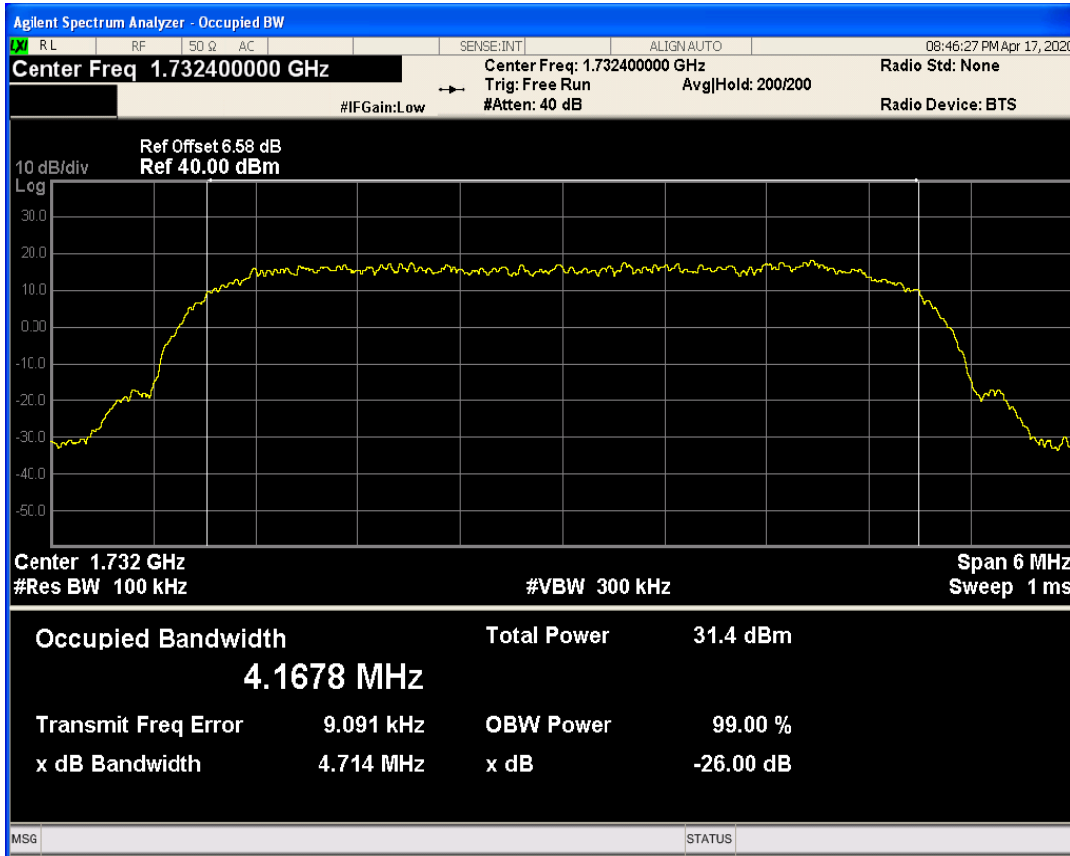

EGPRS1900 Channel=661

EGPRS1900 Channel=810

WCDMA Band2 Channel=9262

WCDMA Band2 Channel=9400

WCDMA Band2 Channel=9538

WCDMA Band4 Channel=1412

WCDMA Band4 Channel=1312

WCDMA Band4 Channel=1513