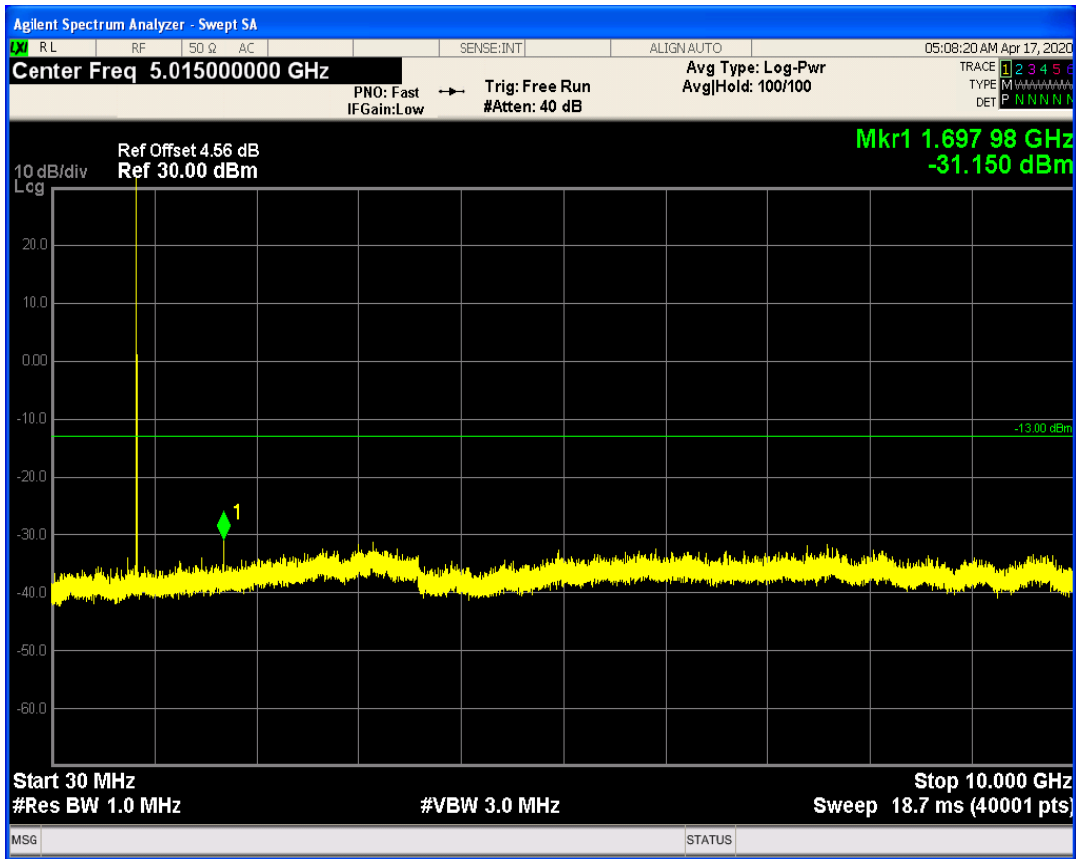

WCDMA Band5 Channel=4233

WCDMA Band5 Channel=4132

5 Out-of-band emissions

Band	Channel	Frequency (MHz)	Spur Freq (MHz)	Spur Level (dBm)	Limit (dBm)	Verdict
GSM850	128	824.2	1648.38	-30.90	-13	PASS
GSM850	189	836.4	1673.31	-30.11	-13	PASS
GSM850	251	848.8	1697.98	-31.15	-13	PASS
GSM1900	512	1850.2	19001.00	-24.43	-13	PASS
GSM1900	661	1880	17947.58	-24.72	-13	PASS
GSM1900	810	1909.8	19950.08	-23.06	-13	PASS
GPRS850	128	824.2	1648.63	-31.15	-13	PASS
GPRS850	189	836.4	1672.81	-30.72	-13	PASS
GPRS850	251	848.8	3035.71	-30.96	-13	PASS
GPRS1900	512	1850.2	19884.67	-23.89	-13	PASS
GPRS1900	661	1880	17065.41	-24.83	-13	PASS
GPRS1900	810	1909.8	19548.68	-24.26	-13	PASS
EGPRS850	128	824.2	3138.40	-31.22	-13	PASS
EGPRS850	189	836.4	1673.06	-30.55	-13	PASS
EGPRS850	251	848.8	3119.20	-31.16	-13	PASS
EGPRS1900	512	1850.2	18522.22	-25.06	-13	PASS
EGPRS1900	661	1880	19939.09	-24.62	-13	PASS
EGPRS1900	810	1909.8	19901.15	-24.95	-13	PASS
WCDMA Band2	9262	1852.4	19053.42	-24.64	-13	PASS
WCDMA Band2	9400	1880	19896.66	-25.29	-13	PASS
WCDMA Band2	9538	1907.6	18912.63	-24.51	-13	PASS
WCDMA Band4	1312	1712.4	19903.64	-25.01	-13	PASS
WCDMA Band4	1412	1732.4	17075.89	-25.39	-13	PASS
WCDMA Band4	1513	1752.6	17139.30	-25.47	-13	PASS
WCDMA Band4	1312	1712.4	17829.26	-25.29	-13	PASS
WCDMA Band4	1412	1732.4	19812.78	-25.70	-13	PASS
WCDMA Band4	1513	1752.6	1777.38	-12.90	-13	FAIL
WCDMA Band5	4132	826.4	3278.48	-31.80	-13	PASS
WCDMA Band5	4182	836.4	3264.77	-31.12	-13	PASS
WCDMA Band5	4233	846.6	3148.37	-31.53	-13	PASS

GSM850 Channel=128

GSM850 Channel=189

GSM850 Channel=251

GSM1900 Channel=512

GSM1900 Channel=661

GSM1900 Channel=810

GPRS850 Channel=128

GPRS850 Channel=251