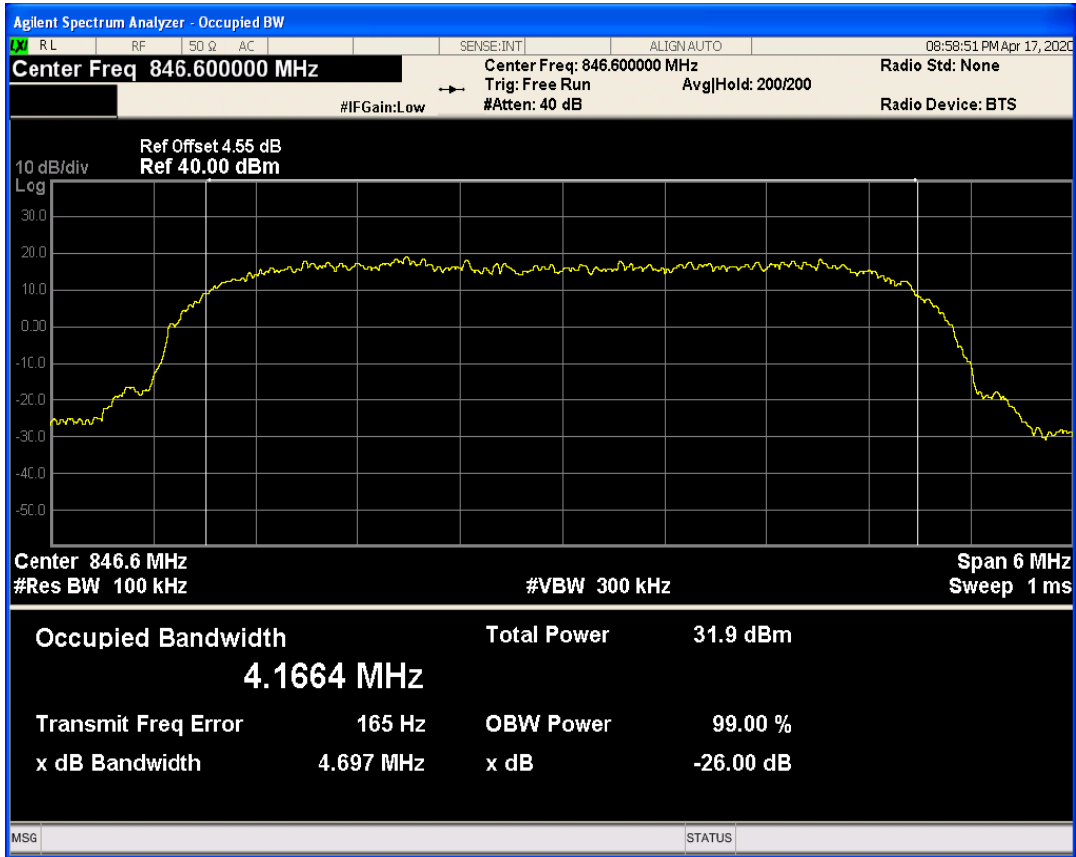

WCDMA Band5 Channel=4233

4 Band edge

Band	Channel	Frequency (MHz)	Spur Freq (MHz)	Spur Level (dBm)	Limit (dBm)	Verdict
GSM850	128	824.2	823.98	-24.26	-13	PASS
GSM850	251	848.8	849.02	-23.23	-13	PASS
GSM1900	512	1850.2	1849.98	-27.07	-13	PASS
GSM1900	810	1909.8	1910.02	-26.57	-13	PASS
GPRS850	128	824.2	824.00	-24.50	-13	PASS
GPRS850	251	848.8	849.02	-25.14	-13	PASS
GPRS1900	512	1850.2	1849.99	-28.03	-13	PASS
GPRS1900	810	1909.8	1910.02	-26.92	-13	PASS
EGPRS850	128	824.2	824.00	-30.71	-13	PASS
EGPRS850	251	848.8	849.03	-32.28	-13	PASS
EGPRS1900	512	1850.2	1849.96	-35.68	-13	PASS
EGPRS1900	810	1909.8	1910.02	-36.52	-13	PASS
WCDMA Band2	9262	1852.4	1849.88	-23.33	-13	PASS
WCDMA Band2	9538	1907.6	1910.12	-22.91	-13	PASS
WCDMA Band4	1312	1712.4	1709.87	-20.61	-13	PASS
WCDMA Band4	1513	1752.6	1755.10	-21.76	-13	PASS
WCDMA Band5	4132	826.4	824.00	-21.42	-13	PASS
WCDMA Band5	4233	846.6	849.00	-22.12	-13	PASS

GSM850 Channel=128