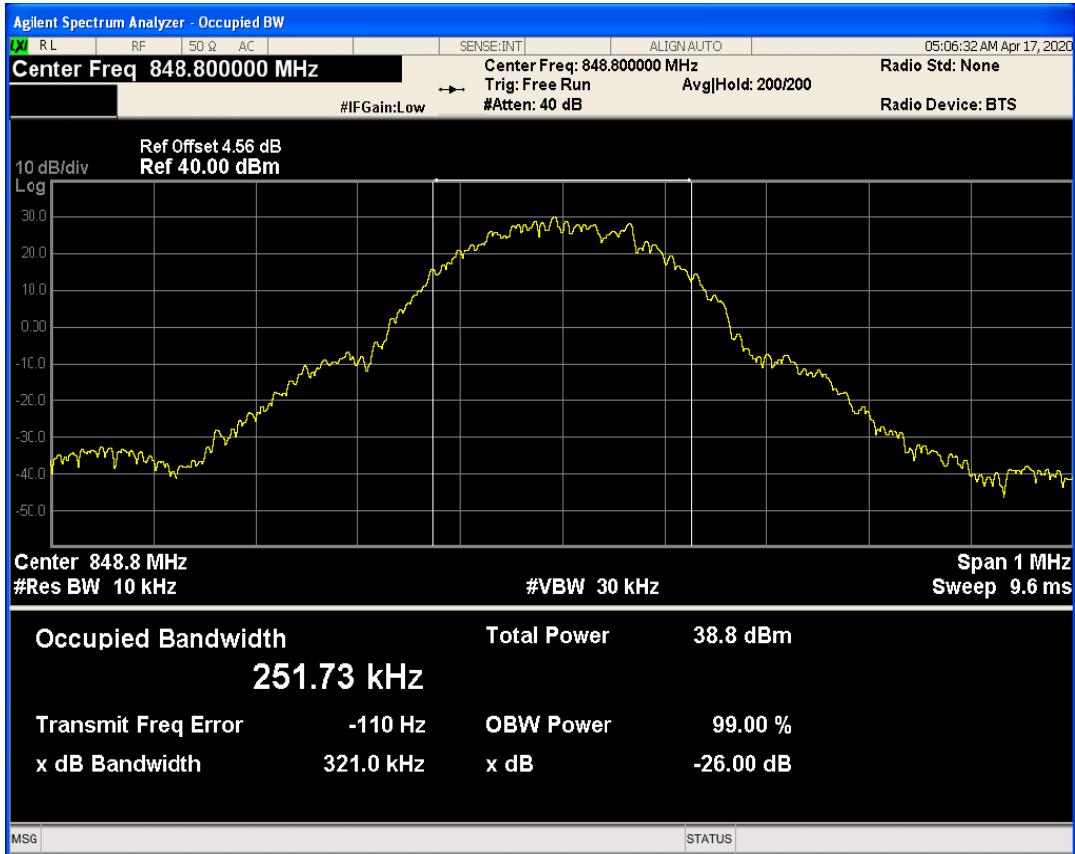

WCDMA Band5 Channel=4132

WCDMA Band5 Channel=4182

WCDMA Band5 Channel=4233

3 Occupied bandwidth

Band	Channel	Frequency (MHz)	99% OBW (kHz)	-26dB EBW (kHz)	Verdict
GSM850	128	824.2	247.276	316.124	PASS
GSM850	189	836.4	250.810	324.707	PASS
GSM850	251	848.8	251.726	321.036	PASS
GSM1900	512	1850.2	248.464	315.170	PASS
GSM1900	661	1880	247.118	310.342	PASS
GSM1900	810	1909.8	245.952	310.844	PASS
GPRS850	128	824.2	251.293	316.786	PASS
GPRS850	189	836.4	248.379	319.236	PASS
GPRS850	251	848.8	245.177	322.975	PASS
GPRS1900	512	1850.2	246.005	319.647	PASS
GPRS1900	661	1880	245.308	321.758	PASS
GPRS1900	810	1909.8	243.553	311.580	PASS
EGPRS850	128	824.2	253.868	311.364	PASS
EGPRS850	189	836.4	256.817	324.478	PASS
EGPRS850	251	848.8	245.914	316.927	PASS
EGPRS1900	512	1850.2	249.344	316.361	PASS
EGPRS1900	661	1880	251.324	323.341	PASS
EGPRS1900	810	1909.8	246.340	309.384	PASS
WCDMA Band2	9262	1852.4	4151.525	4695.479	PASS
WCDMA Band2	9400	1880	4155.994	4669.883	PASS
WCDMA Band2	9538	1907.6	4163.294	4689.335	PASS
WCDMA Band4	1312	1712.4	4160.055	4701.897	PASS
WCDMA Band4	1412	1732.4	4166.975	4704.111	PASS
WCDMA Band4	1513	1752.6	4169.883	4693.171	PASS
WCDMA Band5	4132	826.4	4170.269	4707.835	PASS
WCDMA Band5	4182	836.4	4148.050	4685.251	PASS
WCDMA Band5	4233	846.6	4165.552	4696.877	PASS

GSM850 Channel=128

GSM850 Channel=251

GSM850 Channel=189

GSM1900 Channel=661

GSM1900 Channel=512

GSM1900 Channel=810

GPRS850 Channel=189

GPRS850 Channel=128