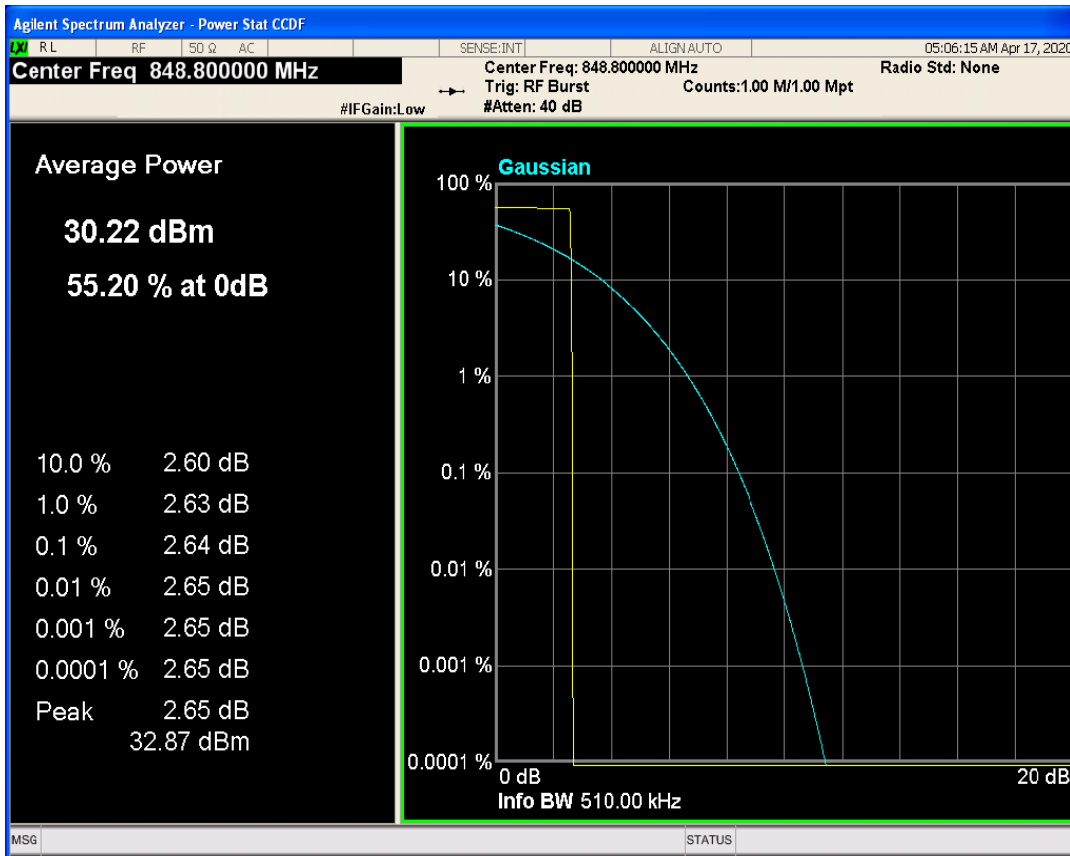

GSM850 Channel=251