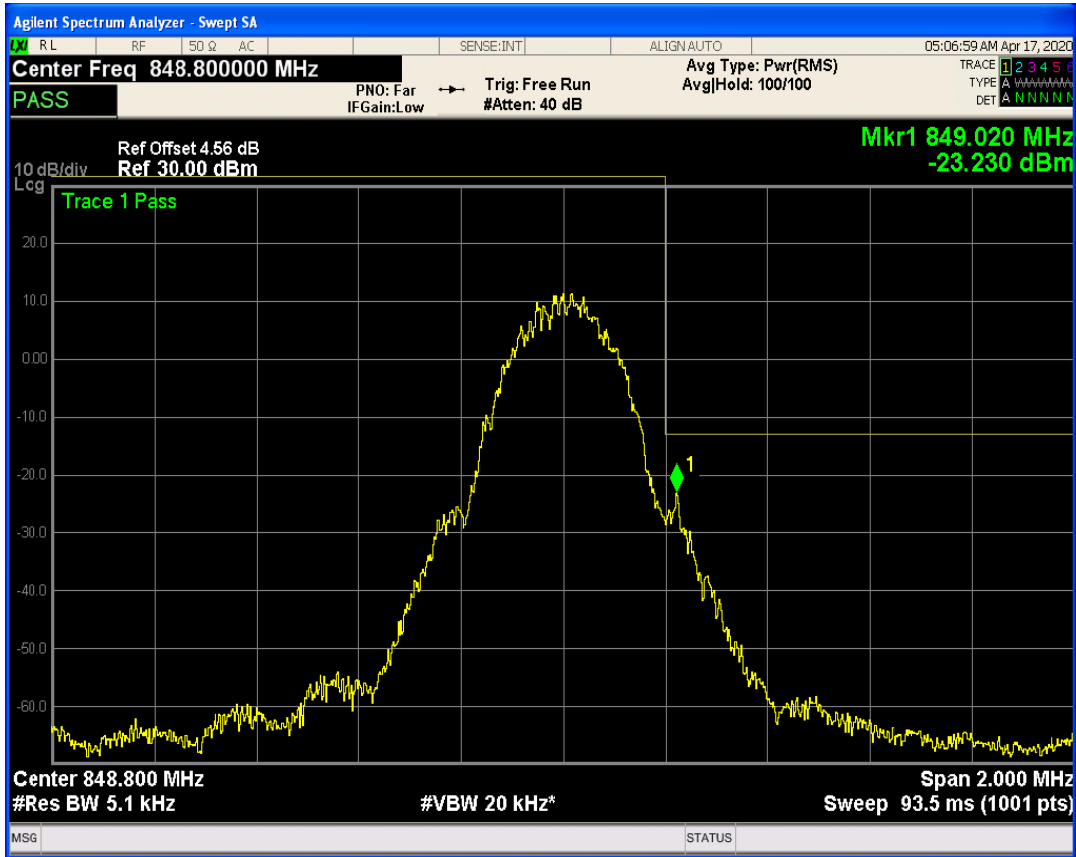

WCDMA Band5 Channel=4132

WCDMA Band5 Channel=4182

WCDMA Band5 Channel=4233

4 Band edge

Band	Channel	Frequency (MHz)	Spur Freq (MHz)	Spur Level (dBm)	Limit (dBm)	Verdict
GSM850	128	824.2	823.98	-24.26	-13	PASS
GSM850	251	848.8	849.02	-23.23	-13	PASS
GSM1900	512	1850.2	1849.98	-27.07	-13	PASS
GSM1900	810	1909.8	1910.02	-26.57	-13	PASS
GPRS850	128	824.2	824.00	-24.50	-13	PASS
GPRS850	251	848.8	849.02	-25.14	-13	PASS
GPRS1900	512	1850.2	1849.99	-28.03	-13	PASS
GPRS1900	810	1909.8	1910.02	-26.92	-13	PASS
EGPRS850	128	824.2	824.00	-30.71	-13	PASS
EGPRS850	251	848.8	849.03	-32.28	-13	PASS
EGPRS1900	512	1850.2	1849.96	-35.68	-13	PASS
EGPRS1900	810	1909.8	1910.02	-36.52	-13	PASS
WCDMA Band2	9262	1852.4	1849.88	-23.33	-13	PASS
WCDMA Band2	9538	1907.6	1910.12	-22.91	-13	PASS
WCDMA Band4	1312	1712.4	1709.87	-20.61	-13	PASS
WCDMA Band4	1513	1752.6	1755.10	-21.76	-13	PASS
WCDMA Band5	4132	826.4	824.00	-21.42	-13	PASS
WCDMA Band5	4233	846.6	849.00	-22.12	-13	PASS

GSM850 Channel=128

GSM850 Channel=251

GSM1900 Channel=512

GSM1900 Channel=810

GPRS850 Channel=128

GPRS850 Channel=251

GPRS1900 Channel=512

GPRS1900 Channel=810