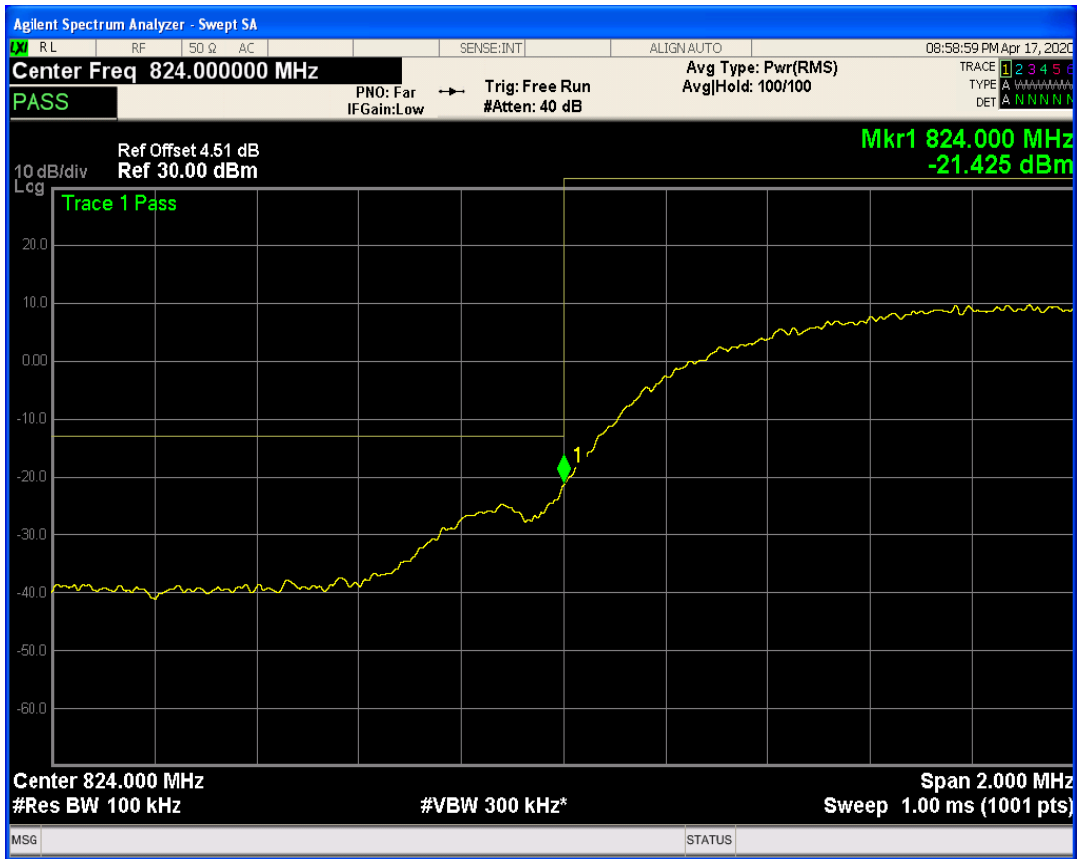

WCDMA Band5 Channel=4132

5 Out-of-band emissions

Band	Channel	Frequency (MHz)	Spur Freq (MHz)	Spur Level (dBm)	Limit (dBm)	Verdict
GSM850	128	824.2	1648.38	-30.90	-13	PASS
GSM850	189	836.4	1673.31	-30.11	-13	PASS
GSM850	251	848.8	1697.98	-31.15	-13	PASS
GSM1900	512	1850.2	19001.00	-24.43	-13	PASS
GSM1900	661	1880	17947.58	-24.72	-13	PASS
GSM1900	810	1909.8	19950.08	-23.06	-13	PASS
GPRS850	128	824.2	1648.63	-31.15	-13	PASS
GPRS850	189	836.4	1672.81	-30.72	-13	PASS
GPRS850	251	848.8	3035.71	-30.96	-13	PASS
GPRS1900	512	1850.2	19884.67	-23.89	-13	PASS
GPRS1900	661	1880	17065.41	-24.83	-13	PASS
GPRS1900	810	1909.8	19548.68	-24.26	-13	PASS
EGPRS850	128	824.2	3138.40	-31.22	-13	PASS
EGPRS850	189	836.4	1673.06	-30.55	-13	PASS
EGPRS850	251	848.8	3119.20	-31.16	-13	PASS
EGPRS1900	512	1850.2	18522.22	-25.06	-13	PASS
EGPRS1900	661	1880	19939.09	-24.62	-13	PASS
EGPRS1900	810	1909.8	19901.15	-24.95	-13	PASS
WCDMA Band2	9262	1852.4	19053.42	-24.64	-13	PASS
WCDMA Band2	9400	1880	19896.66	-25.29	-13	PASS
WCDMA Band2	9538	1907.6	18912.63	-24.51	-13	PASS
WCDMA Band4	1312	1712.4	19903.64	-25.01	-13	PASS
WCDMA Band4	1412	1732.4	17075.89	-25.39	-13	PASS
WCDMA Band4	1513	1752.6	17139.30	-25.47	-13	PASS
WCDMA Band4	1312	1712.4	17829.26	-25.29	-13	PASS
WCDMA Band4	1412	1732.4	19812.78	-25.70	-13	PASS
WCDMA Band4	1513	1752.6	1777.38	-12.90	-13	FAIL
WCDMA Band5	4132	826.4	3278.48	-31.80	-13	PASS
WCDMA Band5	4182	836.4	3264.77	-31.12	-13	PASS
WCDMA Band5	4233	846.6	3148.37	-31.53	-13	PASS