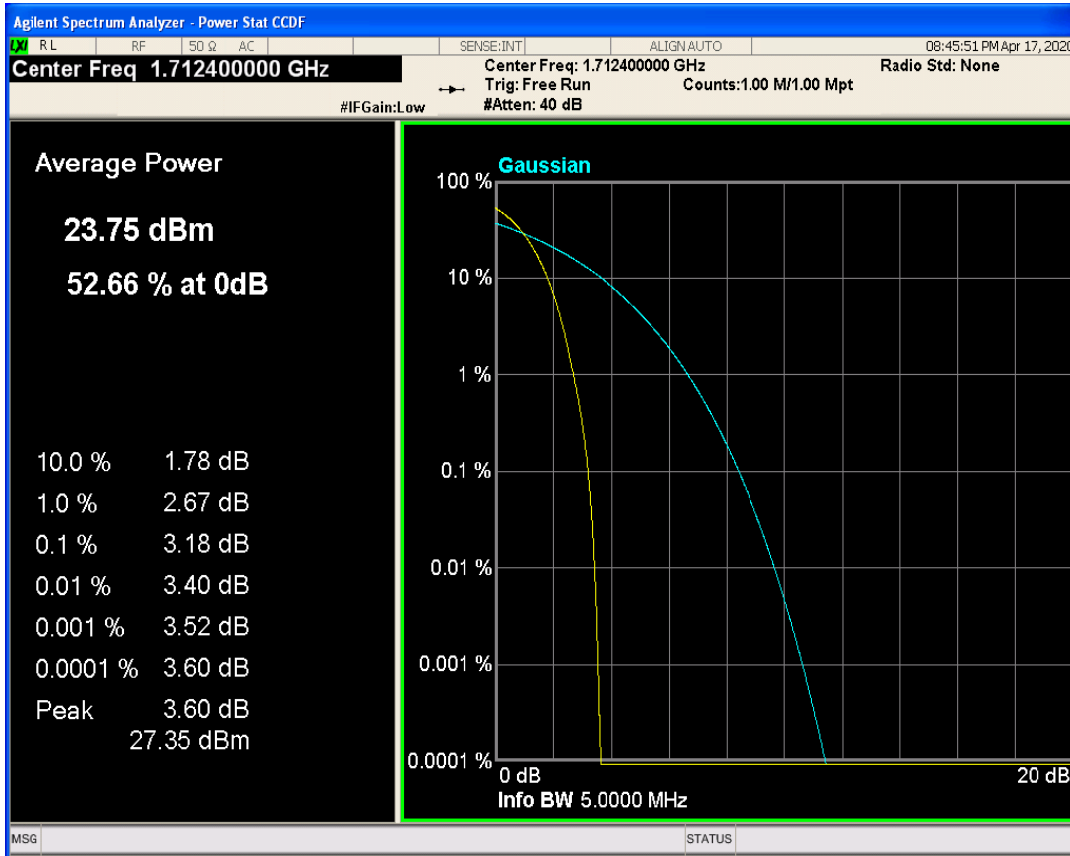

EGPRS1900 Channel=661

EGPRS1900 Channel=810

WCDMA Band2 Channel=9262

WCDMA Band2 Channel=9538

WCDMA Band2 Channel=9400

WCDMA Band4 Channel=1312

WCDMA Band4 Channel=1513

WCDMA Band4 Channel=1412