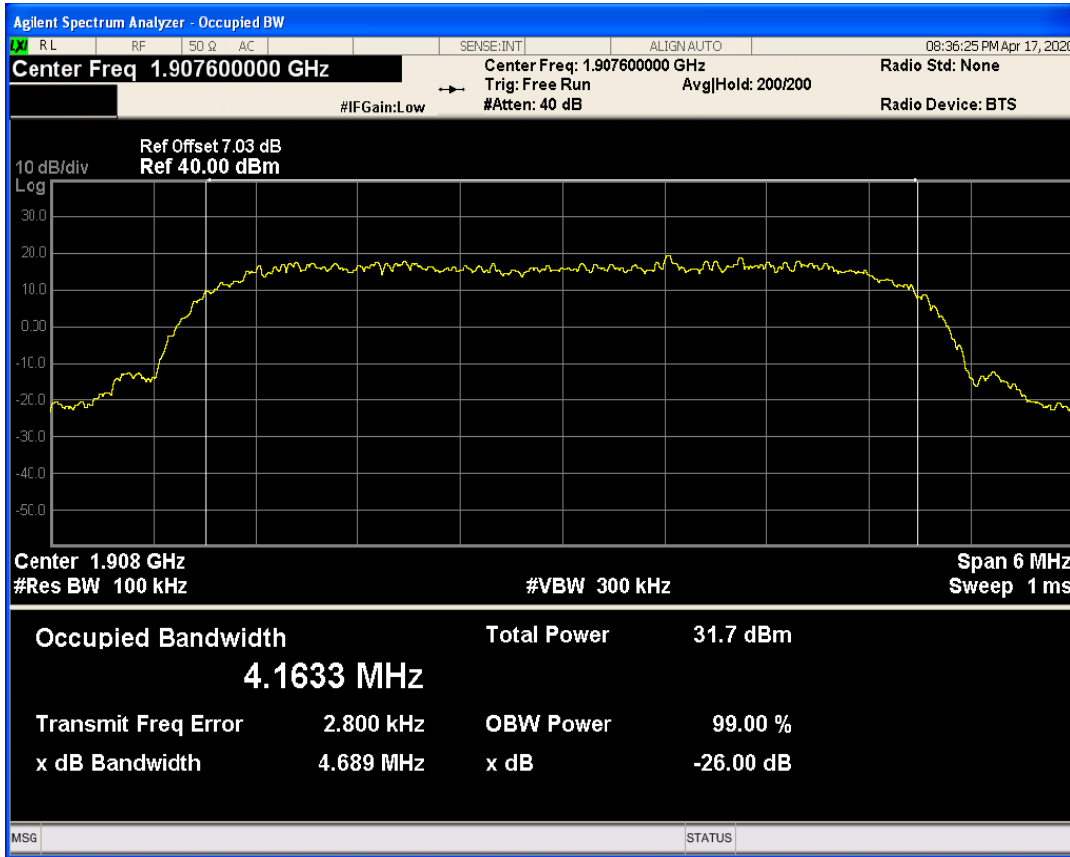

EGPRS1900 Channel=661

EGPRS1900 Channel=810

WCDMA Band2 Channel=9262

WCDMA Band2 Channel=9400

WCDMA Band2 Channel=9538

WCDMA Band4 Channel=1412

WCDMA Band4 Channel=1312

WCDMA Band4 Channel=1513