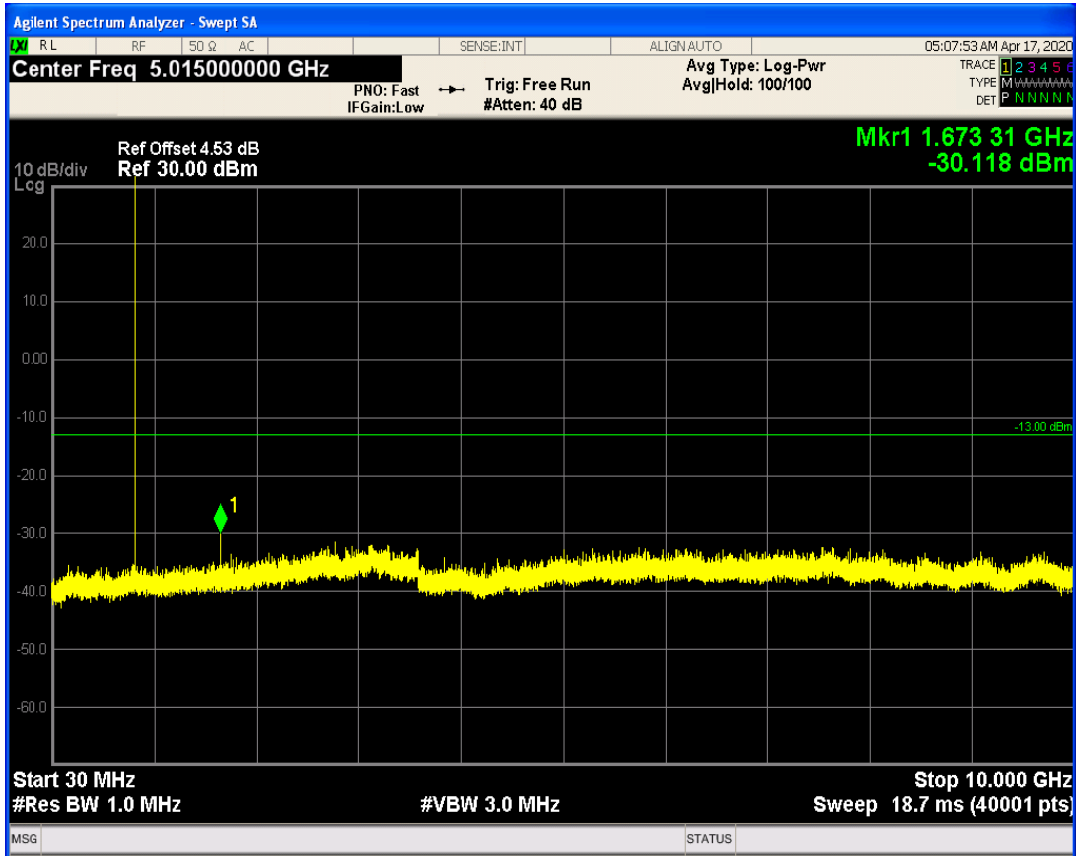

WCDMA Band5 Channel=4233

WCDMA Band5 Channel=4132

5 Out-of-band emissions

Band	Channel	Frequency (MHz)	Spur Freq (MHz)	Spur Level (dBm)	Limit (dBm)	Verdict
GSM850	128	824.2	1648.38	-30.90	-13	PASS
GSM850	189	836.4	1673.31	-30.11	-13	PASS
GSM850	251	848.8	1697.98	-31.15	-13	PASS
GSM1900	512	1850.2	19001.00	-24.43	-13	PASS
GSM1900	661	1880	17947.58	-24.72	-13	PASS
GSM1900	810	1909.8	19950.08	-23.06	-13	PASS
GPRS850	128	824.2	1648.63	-31.15	-13	PASS
GPRS850	189	836.4	1672.81	-30.72	-13	PASS
GPRS850	251	848.8	3035.71	-30.96	-13	PASS
GPRS1900	512	1850.2	19884.67	-23.89	-13	PASS
GPRS1900	661	1880	17065.41	-24.83	-13	PASS
GPRS1900	810	1909.8	19548.68	-24.26	-13	PASS
EGPRS850	128	824.2	3138.40	-31.22	-13	PASS
EGPRS850	189	836.4	1673.06	-30.55	-13	PASS
EGPRS850	251	848.8	3119.20	-31.16	-13	PASS
EGPRS1900	512	1850.2	18522.22	-25.06	-13	PASS
EGPRS1900	661	1880	19939.09	-24.62	-13	PASS
EGPRS1900	810	1909.8	19901.15	-24.95	-13	PASS
WCDMA Band2	9262	1852.4	19053.42	-24.64	-13	PASS
WCDMA Band2	9400	1880	19896.66	-25.29	-13	PASS
WCDMA Band2	9538	1907.6	18912.63	-24.51	-13	PASS
WCDMA Band4	1312	1712.4	19903.64	-25.01	-13	PASS
WCDMA Band4	1412	1732.4	17075.89	-25.39	-13	PASS
WCDMA Band4	1513	1752.6	17139.30	-25.47	-13	PASS
WCDMA Band4	1312	1712.4	17829.26	-25.29	-13	PASS
WCDMA Band4	1412	1732.4	19812.78	-25.70	-13	PASS
WCDMA Band4	1513	1752.6	1777.38	-12.90	-13	FAIL
WCDMA Band5	4132	826.4	3278.48	-31.80	-13	PASS
WCDMA Band5	4182	836.4	3264.77	-31.12	-13	PASS
WCDMA Band5	4233	846.6	3148.37	-31.53	-13	PASS

GSM850 Channel=128

GSM850 Channel=189

GSM850 Channel=251

GSM1900 Channel=512

GSM1900 Channel=661

GSM1900 Channel=810

GPRS850 Channel=128

GPRS850 Channel=251