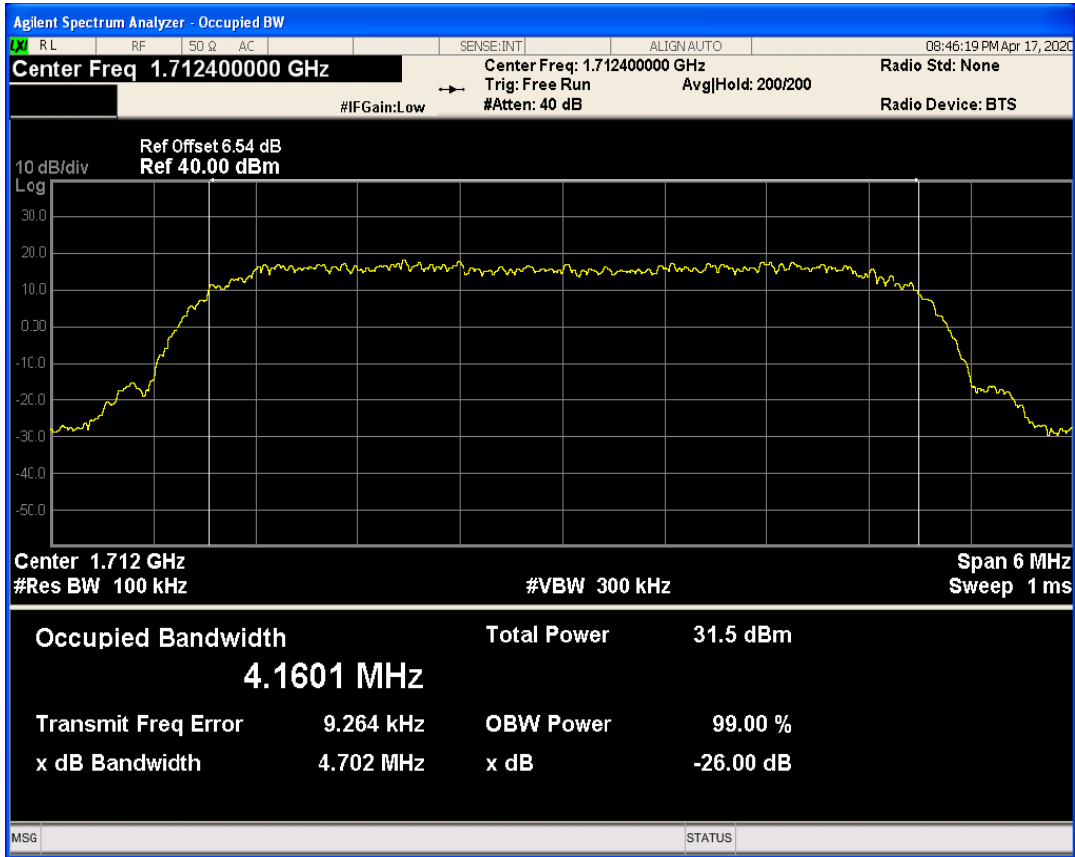

EGPRS1900 Channel=661

EGPRS1900 Channel=810

WCDMA Band2 Channel=9262

WCDMA Band2 Channel=9400

WCDMA Band2 Channel=9538

WCDMA Band4 Channel=1412

WCDMA Band4 Channel=1312

WCDMA Band4 Channel=1513