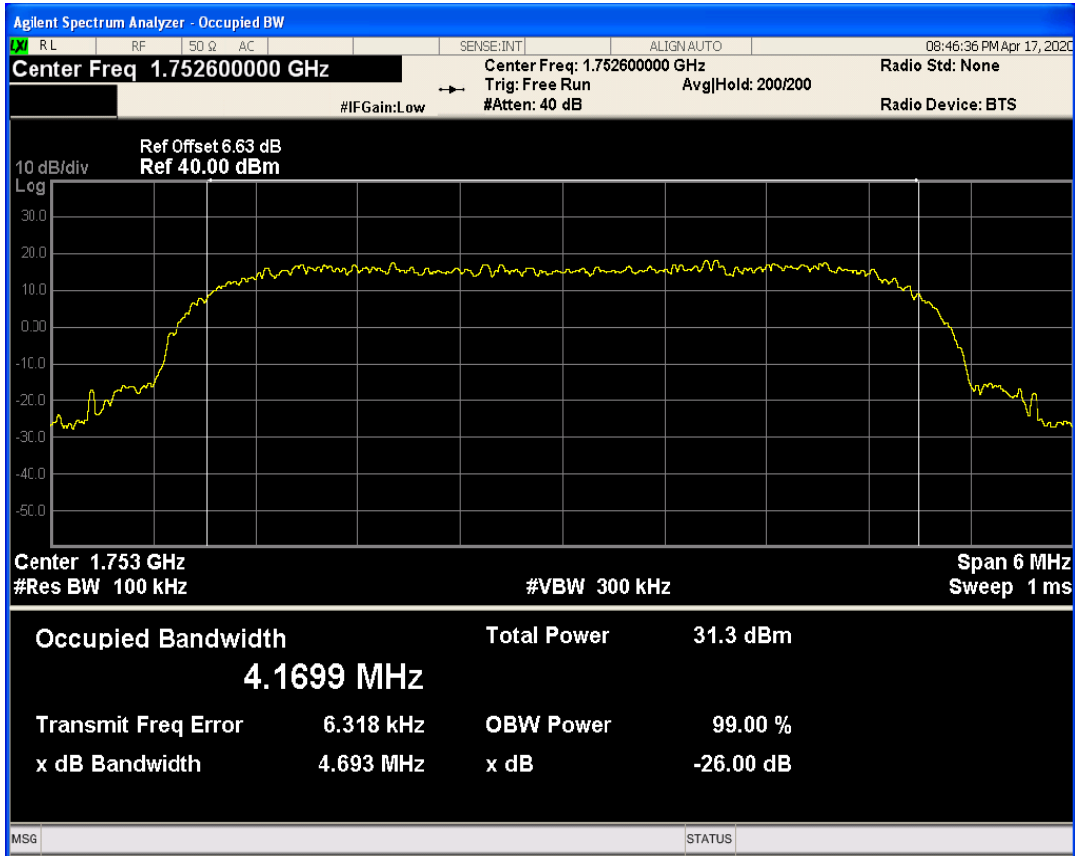

EGPRS1900 Channel=661

EGPRS1900 Channel=810

WCDMA Band2 Channel=9262

WCDMA Band2 Channel=9400

WCDMA Band2 Channel=9538

WCDMA Band4 Channel=1412

WCDMA Band4 Channel=1312

WCDMA Band4 Channel=1513