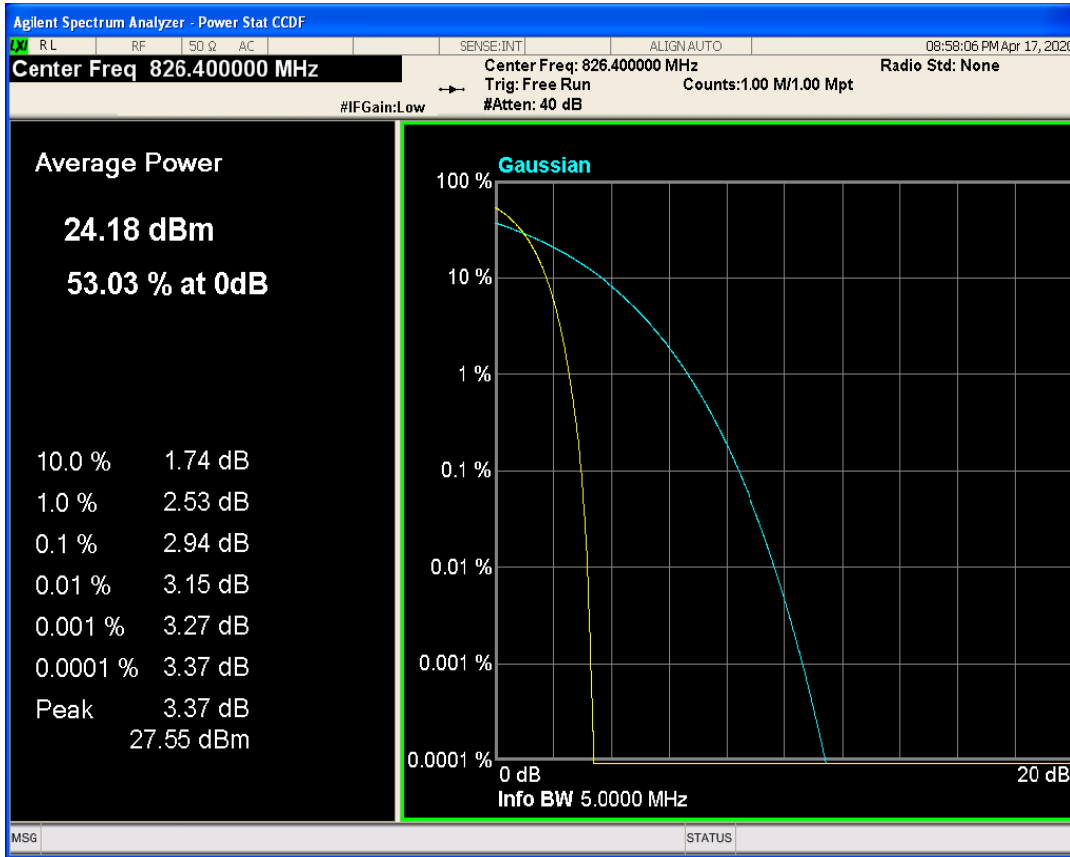

WCDMA Band5 Channel=4132