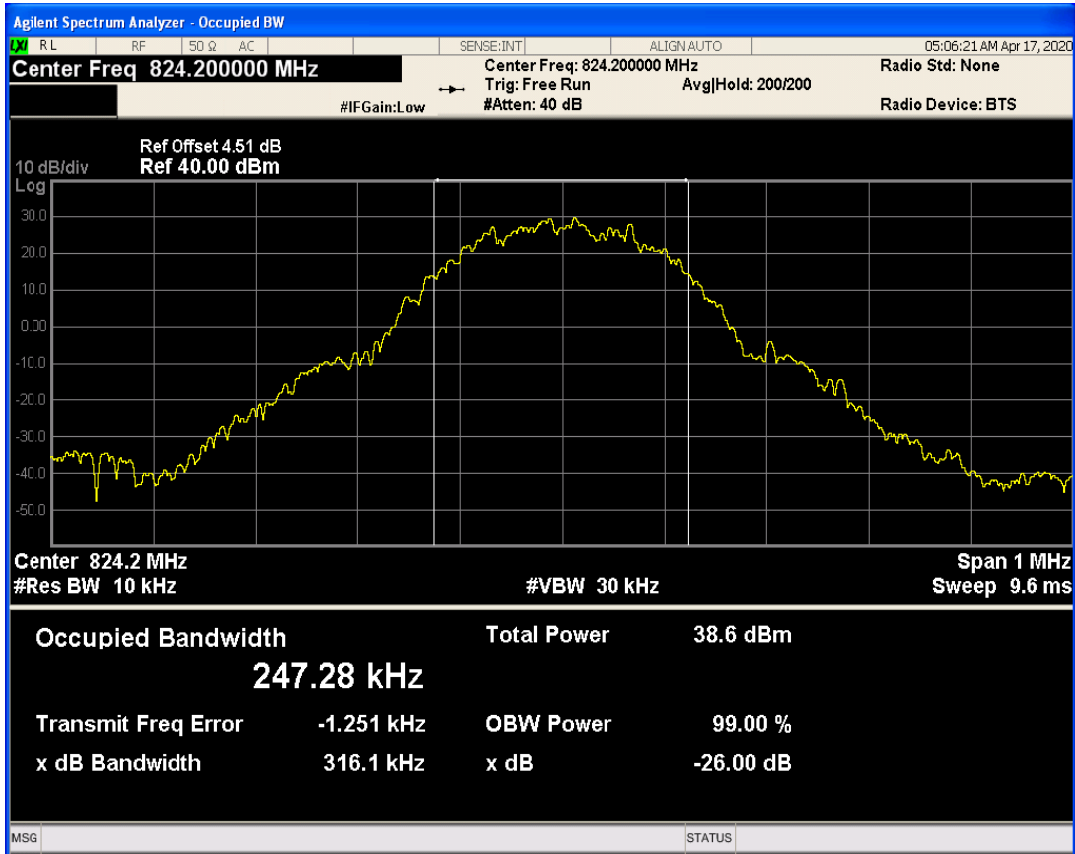

WCDMA Band5 Channel=4132

WCDMA Band5 Channel=4182

WCDMA Band5 Channel=4233

3 Occupied bandwidth

Band	Channel	Frequency (MHz)	99% OBW (kHz)	-26dB EBW (kHz)	Verdict
GSM850	128	824.2	247.276	316.124	PASS
GSM850	189	836.4	250.810	324.707	PASS
GSM850	251	848.8	251.726	321.036	PASS
GSM1900	512	1850.2	248.464	315.170	PASS
GSM1900	661	1880	247.118	310.342	PASS
GSM1900	810	1909.8	245.952	310.844	PASS
GPRS850	128	824.2	251.293	316.786	PASS
GPRS850	189	836.4	248.379	319.236	PASS
GPRS850	251	848.8	245.177	322.975	PASS
GPRS1900	512	1850.2	246.005	319.647	PASS
GPRS1900	661	1880	245.308	321.758	PASS
GPRS1900	810	1909.8	243.553	311.580	PASS
EGPRS850	128	824.2	253.868	311.364	PASS
EGPRS850	189	836.4	256.817	324.478	PASS
EGPRS850	251	848.8	245.914	316.927	PASS
EGPRS1900	512	1850.2	249.344	316.361	PASS
EGPRS1900	661	1880	251.324	323.341	PASS
EGPRS1900	810	1909.8	246.340	309.384	PASS
WCDMA Band2	9262	1852.4	4151.525	4695.479	PASS
WCDMA Band2	9400	1880	4155.994	4669.883	PASS
WCDMA Band2	9538	1907.6	4163.294	4689.335	PASS
WCDMA Band4	1312	1712.4	4160.055	4701.897	PASS
WCDMA Band4	1412	1732.4	4166.975	4704.111	PASS
WCDMA Band4	1513	1752.6	4169.883	4693.171	PASS
WCDMA Band5	4132	826.4	4170.269	4707.835	PASS
WCDMA Band5	4182	836.4	4148.050	4685.251	PASS
WCDMA Band5	4233	846.6	4165.552	4696.877	PASS

GSM850 Channel=128

GSM850 Channel=251

GSM850 Channel=189

GSM1900 Channel=661

GSM1900 Channel=512

GSM1900 Channel=810

GPRS850 Channel=189

GPRS850 Channel=128