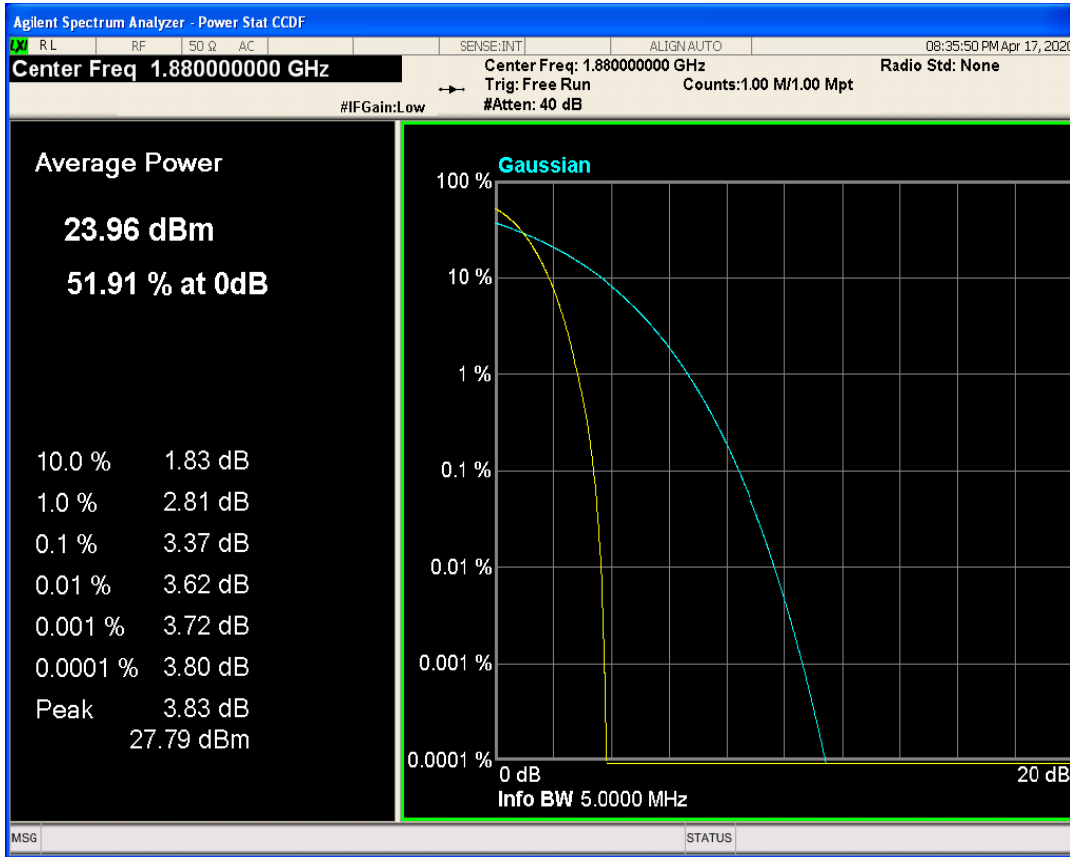

EGPRS1900 Channel=661

EGPRS1900 Channel=810

WCDMA Band2 Channel=9262

WCDMA Band2 Channel=9538

WCDMA Band2 Channel=9400

WCDMA Band4 Channel=1312

WCDMA Band4 Channel=1513

WCDMA Band4 Channel=1412