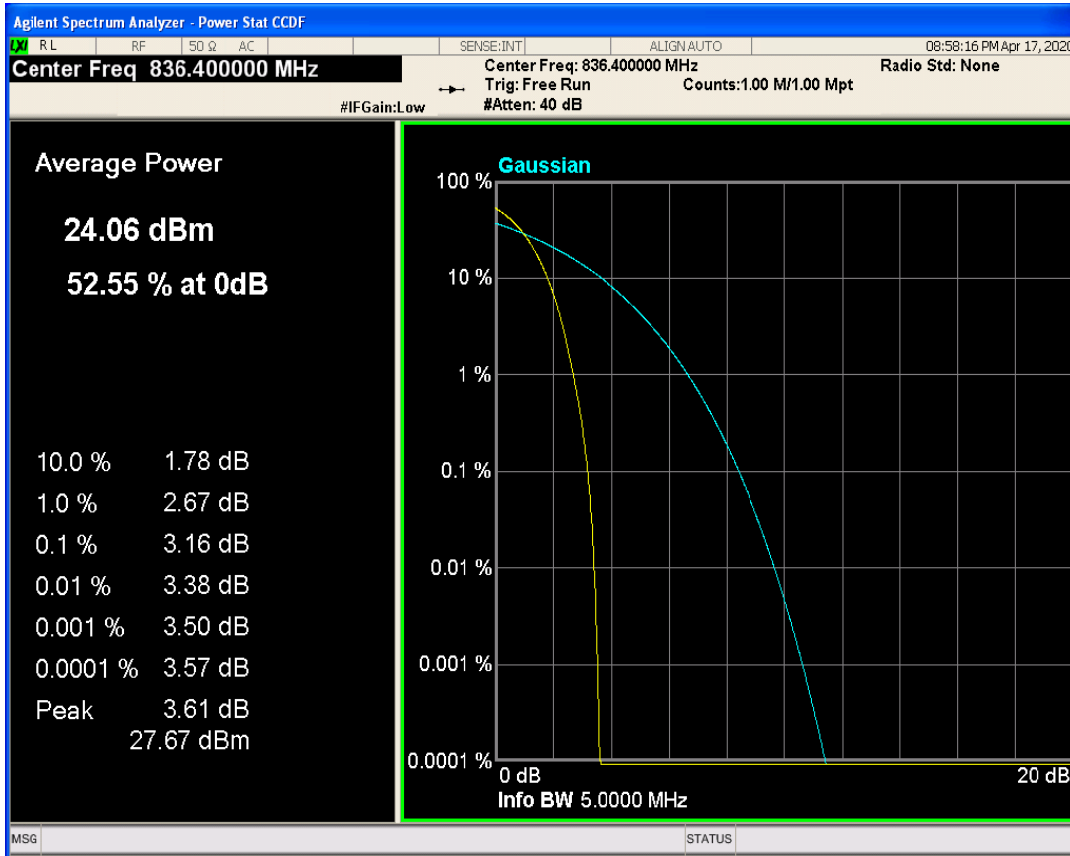

WCDMA Band5 Channel=4182