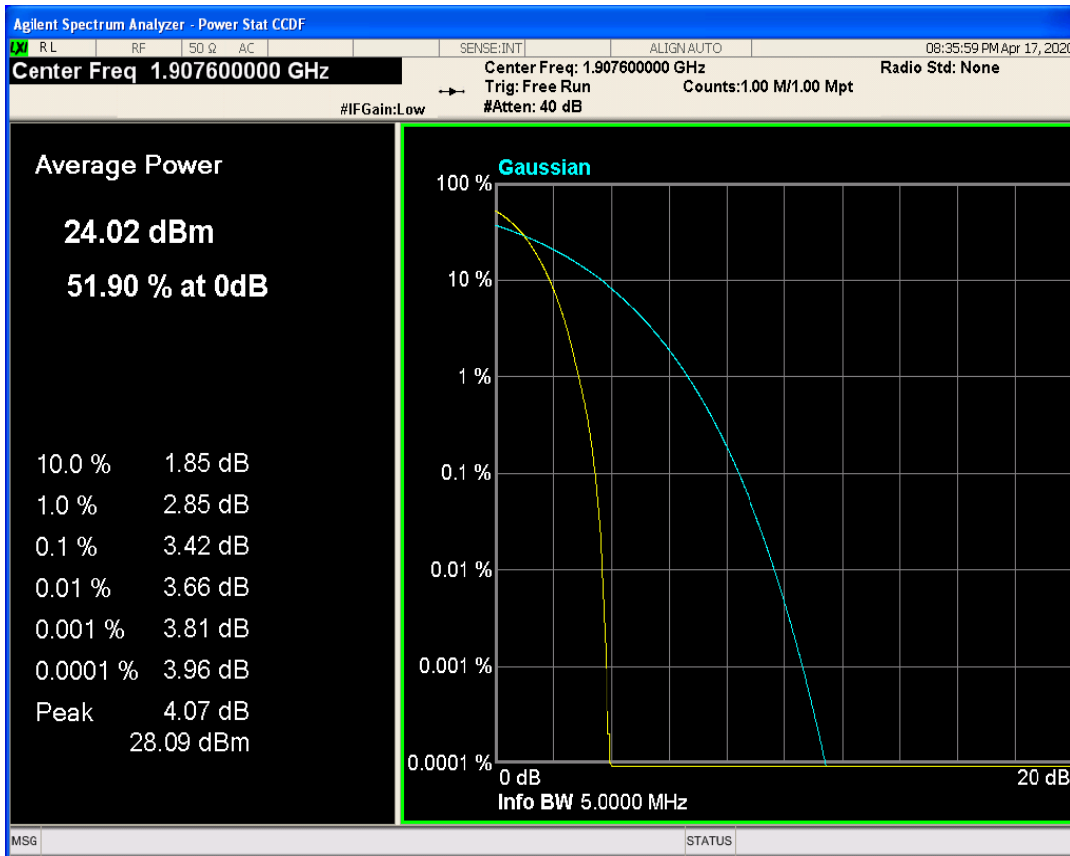

EGPRS1900 Channel=661

EGPRS1900 Channel=810

WCDMA Band2 Channel=9262

WCDMA Band2 Channel=9538

WCDMA Band2 Channel=9400

WCDMA Band4 Channel=1312

WCDMA Band4 Channel=1513

WCDMA Band4 Channel=1412