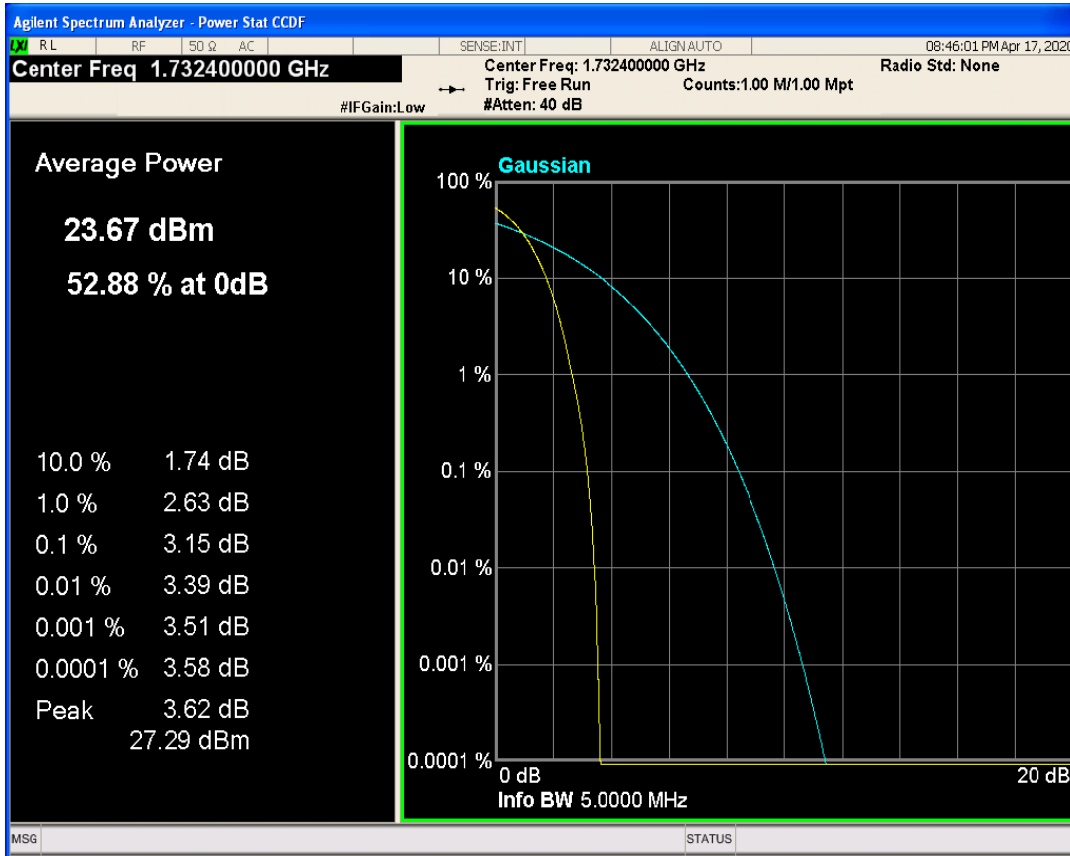

EGPRS1900 Channel=661

EGPRS1900 Channel=810

WCDMA Band2 Channel=9262

WCDMA Band2 Channel=9538

WCDMA Band2 Channel=9400

WCDMA Band4 Channel=1312

WCDMA Band4 Channel=1513

WCDMA Band4 Channel=1412