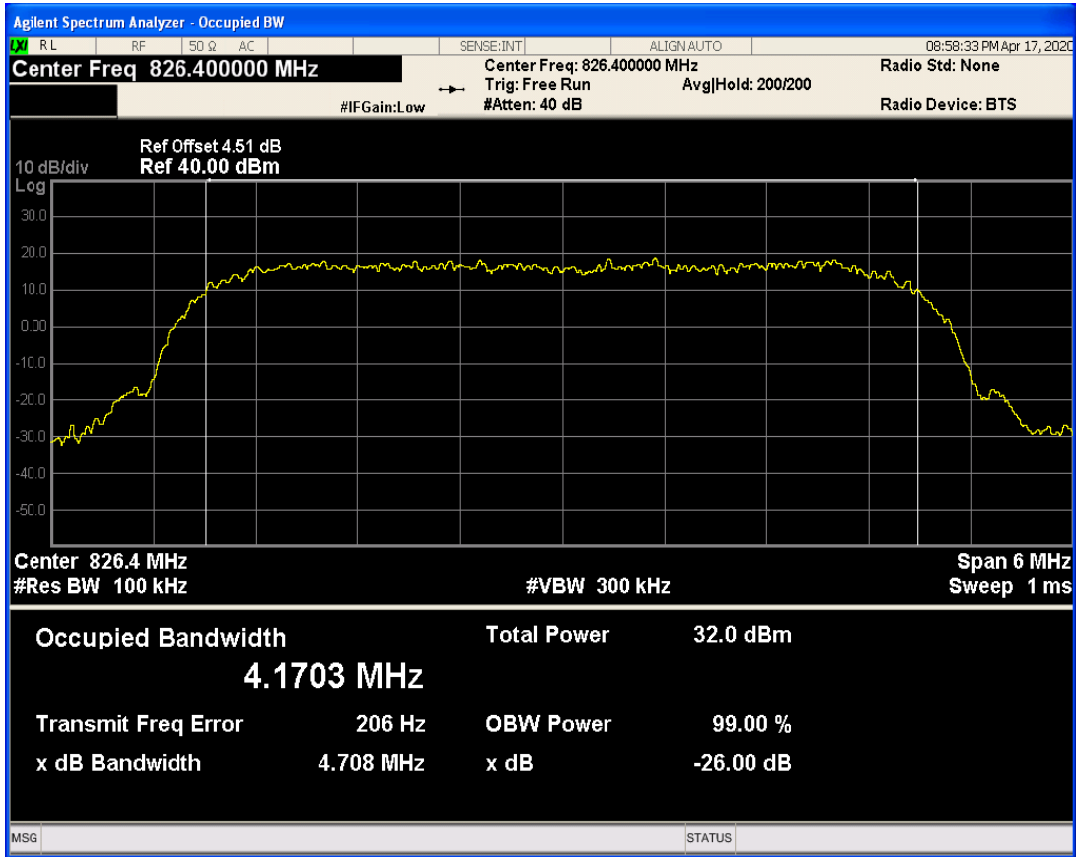

WCDMA Band5 Channel=4132