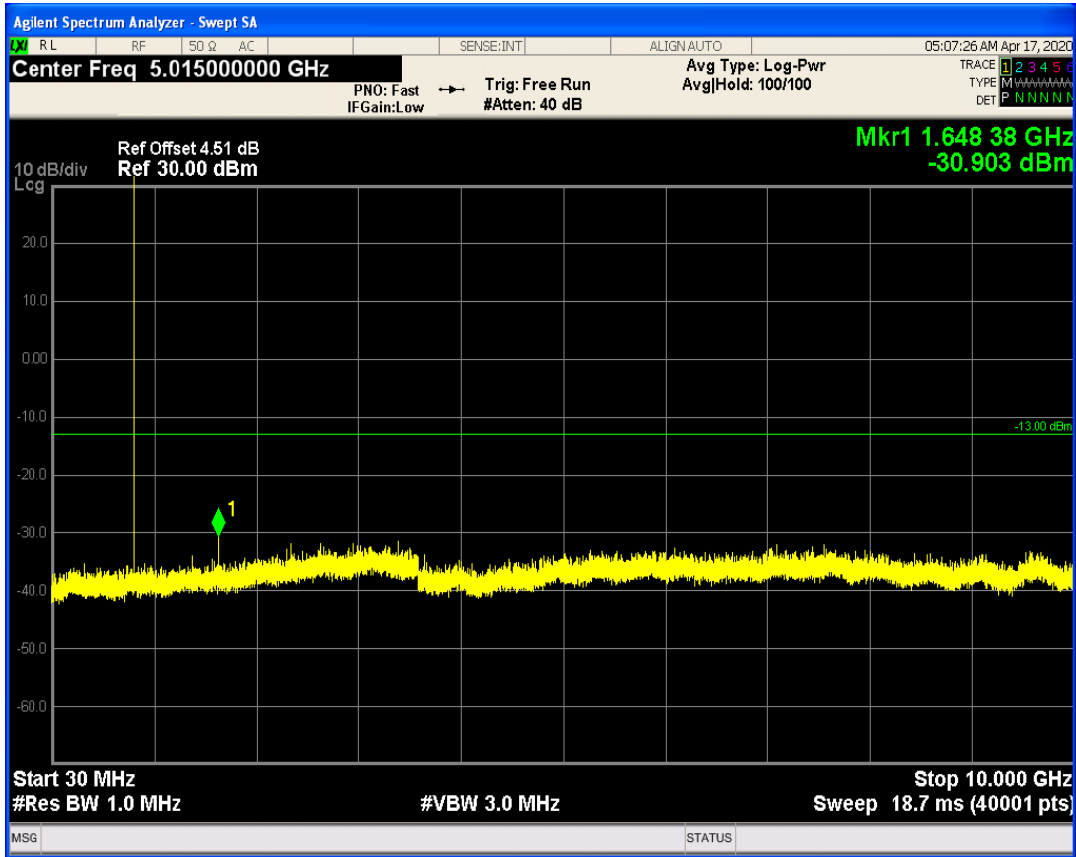

WCDMA Band5 Channel=4233

WCDMA Band5 Channel=4132

5 Out-of-band emissions

Band	Channel	Frequency (MHz)	Spur Freq (MHz)	Spur Level (dBm)	Limit (dBm)	Verdict
GSM850	128	824.2	1648.38	-30.90	-13	PASS
GSM850	189	836.4	1673.31	-30.11	-13	PASS
GSM850	251	848.8	1697.98	-31.15	-13	PASS
GSM1900	512	1850.2	19001.00	-24.43	-13	PASS
GSM1900	661	1880	17947.58	-24.72	-13	PASS
GSM1900	810	1909.8	19950.08	-23.06	-13	PASS
GPRS850	128	824.2	1648.63	-31.15	-13	PASS
GPRS850	189	836.4	1672.81	-30.72	-13	PASS
GPRS850	251	848.8	3035.71	-30.96	-13	PASS
GPRS1900	512	1850.2	19884.67	-23.89	-13	PASS
GPRS1900	661	1880	17065.41	-24.83	-13	PASS
GPRS1900	810	1909.8	19548.68	-24.26	-13	PASS
EGPRS850	128	824.2	3138.40	-31.22	-13	PASS
EGPRS850	189	836.4	1673.06	-30.55	-13	PASS
EGPRS850	251	848.8	3119.20	-31.16	-13	PASS
EGPRS1900	512	1850.2	18522.22	-25.06	-13	PASS
EGPRS1900	661	1880	19939.09	-24.62	-13	PASS
EGPRS1900	810	1909.8	19901.15	-24.95	-13	PASS
WCDMA Band2	9262	1852.4	19053.42	-24.64	-13	PASS
WCDMA Band2	9400	1880	19896.66	-25.29	-13	PASS
WCDMA Band2	9538	1907.6	18912.63	-24.51	-13	PASS
WCDMA Band4	1312	1712.4	19903.64	-25.01	-13	PASS
WCDMA Band4	1412	1732.4	17075.89	-25.39	-13	PASS
WCDMA Band4	1513	1752.6	17139.30	-25.47	-13	PASS
WCDMA Band4	1312	1712.4	17829.26	-25.29	-13	PASS
WCDMA Band4	1412	1732.4	19812.78	-25.70	-13	PASS
WCDMA Band4	1513	1752.6	1777.38	-12.90	-13	FAIL
WCDMA Band5	4132	826.4	3278.48	-31.80	-13	PASS
WCDMA Band5	4182	836.4	3264.77	-31.12	-13	PASS
WCDMA Band5	4233	846.6	3148.37	-31.53	-13	PASS

GSM850 Channel=128

GSM850 Channel=189

GSM850 Channel=251

GSM1900 Channel=512

GSM1900 Channel=661

GSM1900 Channel=810

GPRS850 Channel=128

GPRS850 Channel=251