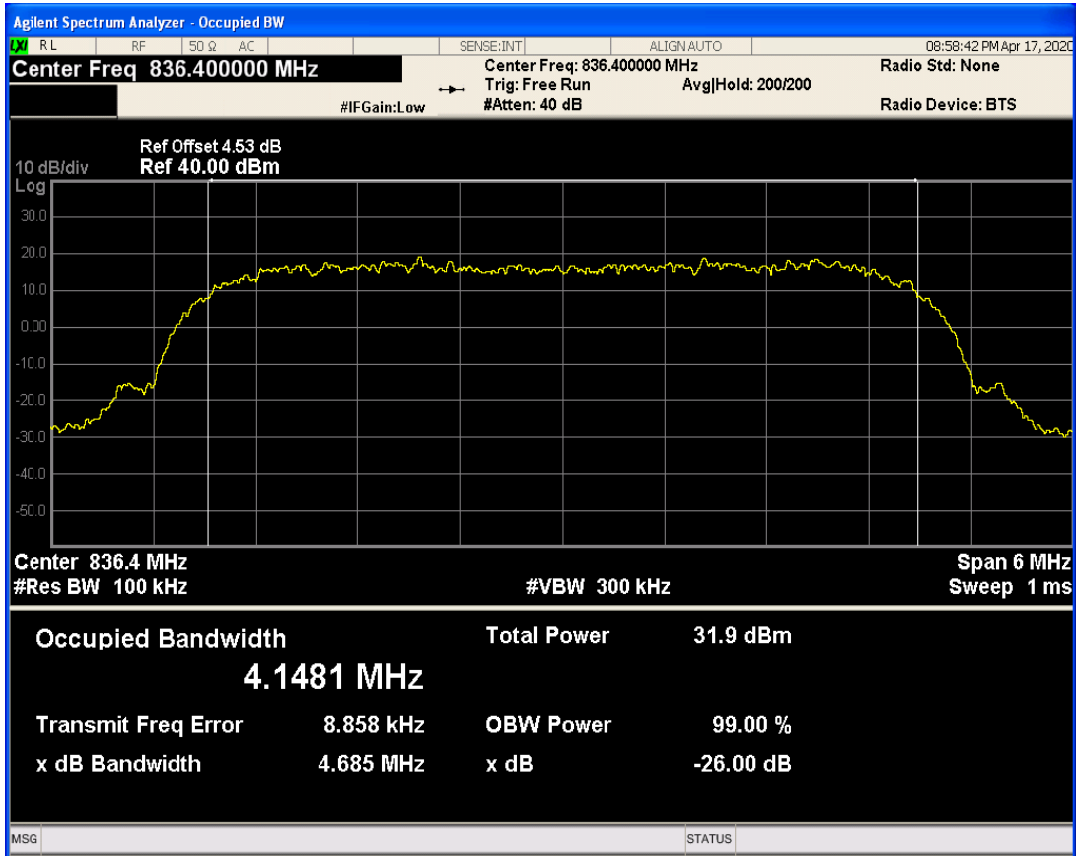

WCDMA Band5 Channel=4182