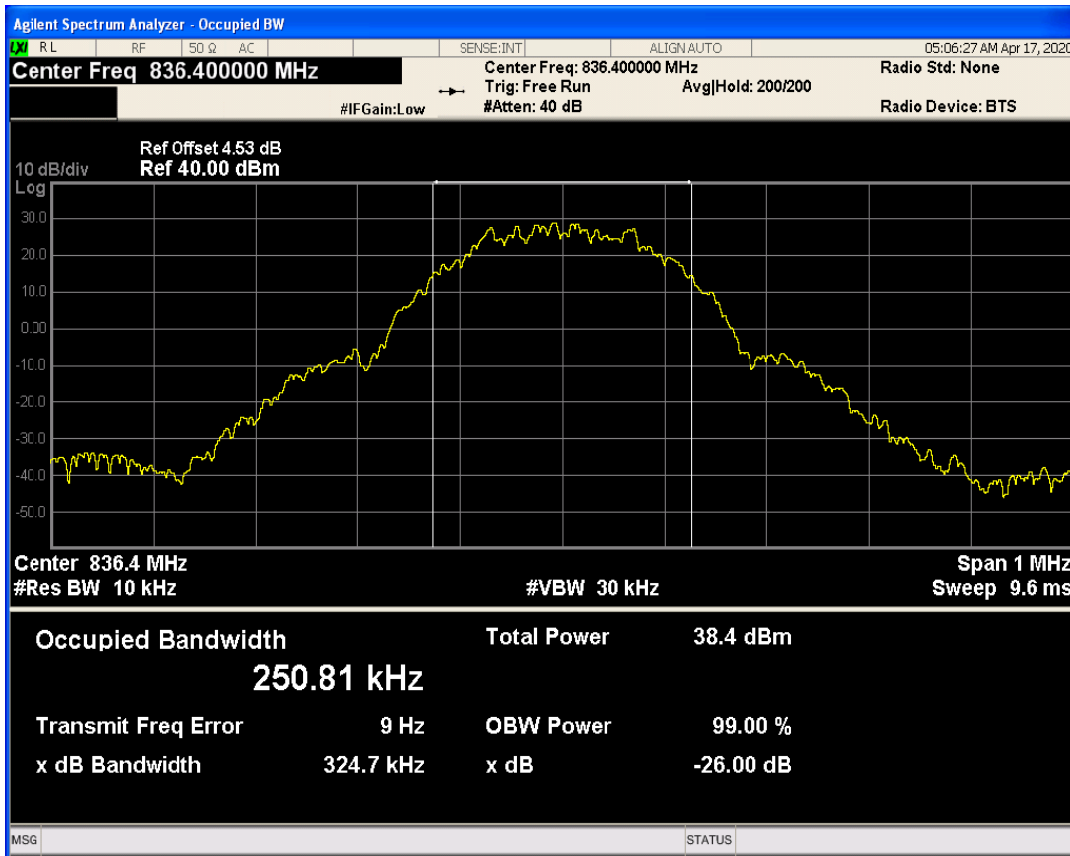

GSM850 Channel=189