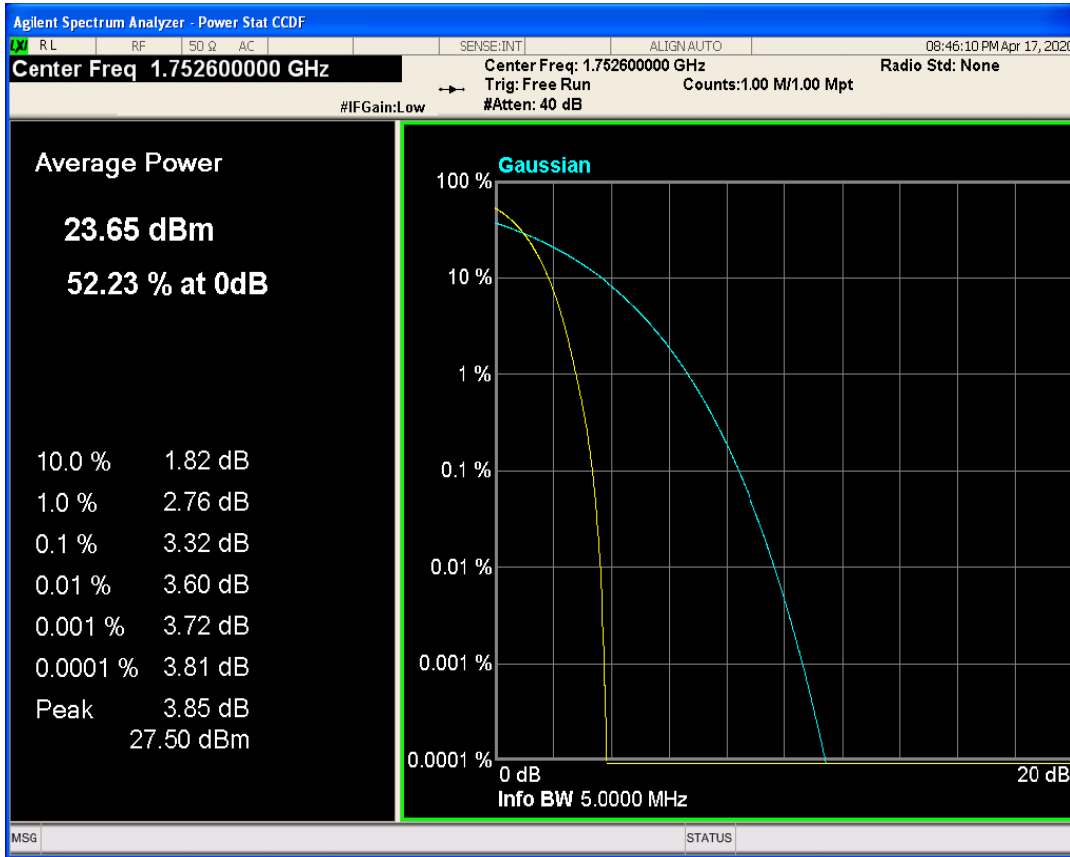

EGPRS1900 Channel=661

EGPRS1900 Channel=810

WCDMA Band2 Channel=9262

WCDMA Band2 Channel=9538

WCDMA Band2 Channel=9400

WCDMA Band4 Channel=1312

WCDMA Band4 Channel=1513

WCDMA Band4 Channel=1412