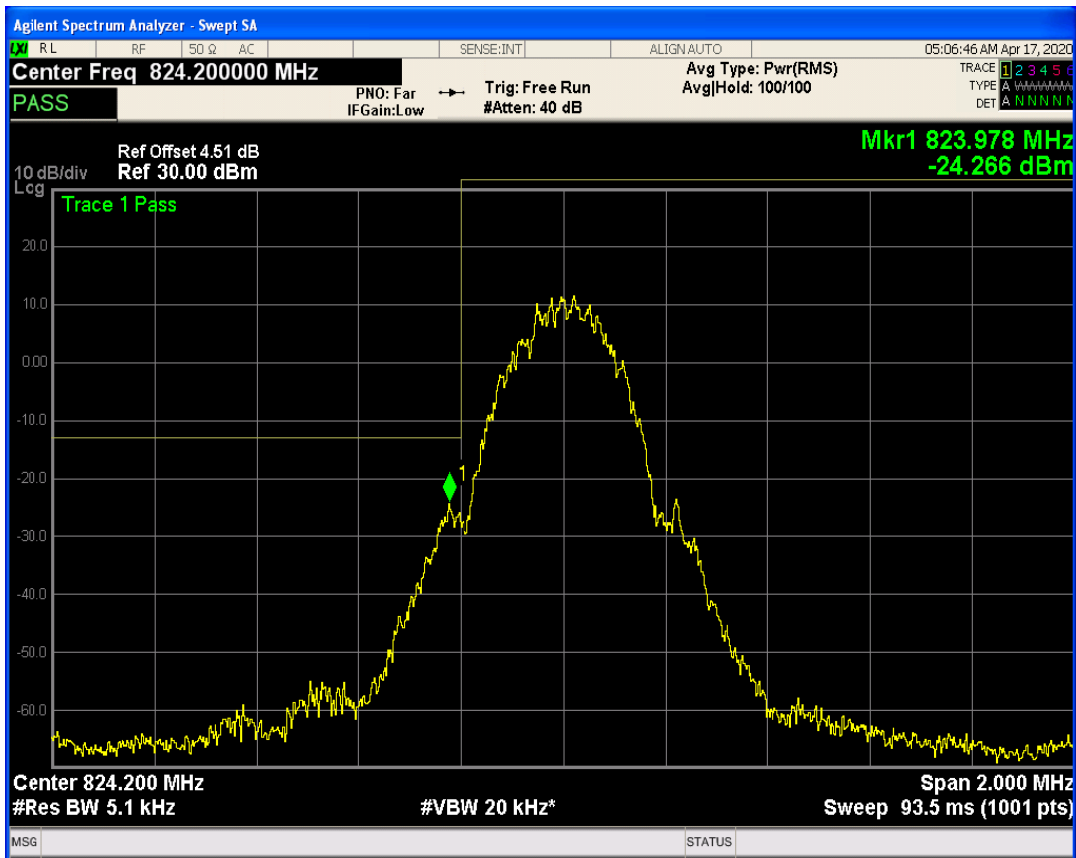

WCDMA Band5 Channel=4132

WCDMA Band5 Channel=4182

WCDMA Band5 Channel=4233

4 Band edge

Band	Channel	Frequency (MHz)	Spur Freq (MHz)	Spur Level (dBm)	Limit (dBm)	Verdict
GSM850	128	824.2	823.98	-24.26	-13	PASS
GSM850	251	848.8	849.02	-23.23	-13	PASS
GSM1900	512	1850.2	1849.98	-27.07	-13	PASS
GSM1900	810	1909.8	1910.02	-26.57	-13	PASS
GPRS850	128	824.2	824.00	-24.50	-13	PASS
GPRS850	251	848.8	849.02	-25.14	-13	PASS
GPRS1900	512	1850.2	1849.99	-28.03	-13	PASS
GPRS1900	810	1909.8	1910.02	-26.92	-13	PASS
EGPRS850	128	824.2	824.00	-30.71	-13	PASS
EGPRS850	251	848.8	849.03	-32.28	-13	PASS
EGPRS1900	512	1850.2	1849.96	-35.68	-13	PASS
EGPRS1900	810	1909.8	1910.02	-36.52	-13	PASS
WCDMA Band2	9262	1852.4	1849.88	-23.33	-13	PASS
WCDMA Band2	9538	1907.6	1910.12	-22.91	-13	PASS
WCDMA Band4	1312	1712.4	1709.87	-20.61	-13	PASS
WCDMA Band4	1513	1752.6	1755.10	-21.76	-13	PASS
WCDMA Band5	4132	826.4	824.00	-21.42	-13	PASS
WCDMA Band5	4233	846.6	849.00	-22.12	-13	PASS

GSM850 Channel=128

GSM850 Channel=251

GSM1900 Channel=512

GSM1900 Channel=810

GPRS850 Channel=128

GPRS850 Channel=251

GPRS1900 Channel=512

GPRS1900 Channel=810