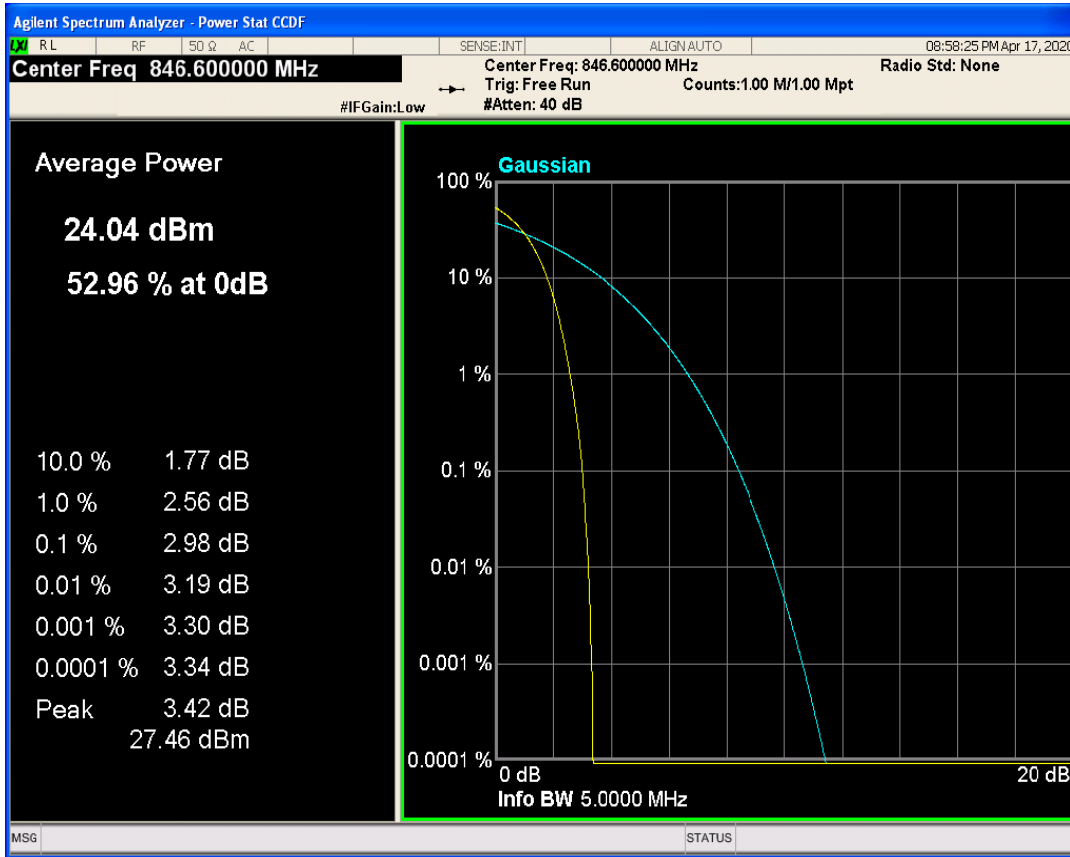

WCDMA Band5 Channel=4233

3 Occupied bandwidth

Band	Channel	Frequency (MHz)	99% OBW (kHz)	-26dB EBW (kHz)	Verdict
GSM850	128	824.2	247.276	316.124	PASS
GSM850	189	836.4	250.810	324.707	PASS
GSM850	251	848.8	251.726	321.036	PASS
GSM1900	512	1850.2	248.464	315.170	PASS
GSM1900	661	1880	247.118	310.342	PASS
GSM1900	810	1909.8	245.952	310.844	PASS
GPRS850	128	824.2	251.293	316.786	PASS
GPRS850	189	836.4	248.379	319.236	PASS
GPRS850	251	848.8	245.177	322.975	PASS
GPRS1900	512	1850.2	246.005	319.647	PASS
GPRS1900	661	1880	245.308	321.758	PASS
GPRS1900	810	1909.8	243.553	311.580	PASS
EGPRS850	128	824.2	253.868	311.364	PASS
EGPRS850	189	836.4	256.817	324.478	PASS
EGPRS850	251	848.8	245.914	316.927	PASS
EGPRS1900	512	1850.2	249.344	316.361	PASS
EGPRS1900	661	1880	251.324	323.341	PASS
EGPRS1900	810	1909.8	246.340	309.384	PASS
WCDMA Band2	9262	1852.4	4151.525	4695.479	PASS
WCDMA Band2	9400	1880	4155.994	4669.883	PASS
WCDMA Band2	9538	1907.6	4163.294	4689.335	PASS
WCDMA Band4	1312	1712.4	4160.055	4701.897	PASS
WCDMA Band4	1412	1732.4	4166.975	4704.111	PASS
WCDMA Band4	1513	1752.6	4169.883	4693.171	PASS
WCDMA Band5	4132	826.4	4170.269	4707.835	PASS
WCDMA Band5	4182	836.4	4148.050	4685.251	PASS
WCDMA Band5	4233	846.6	4165.552	4696.877	PASS