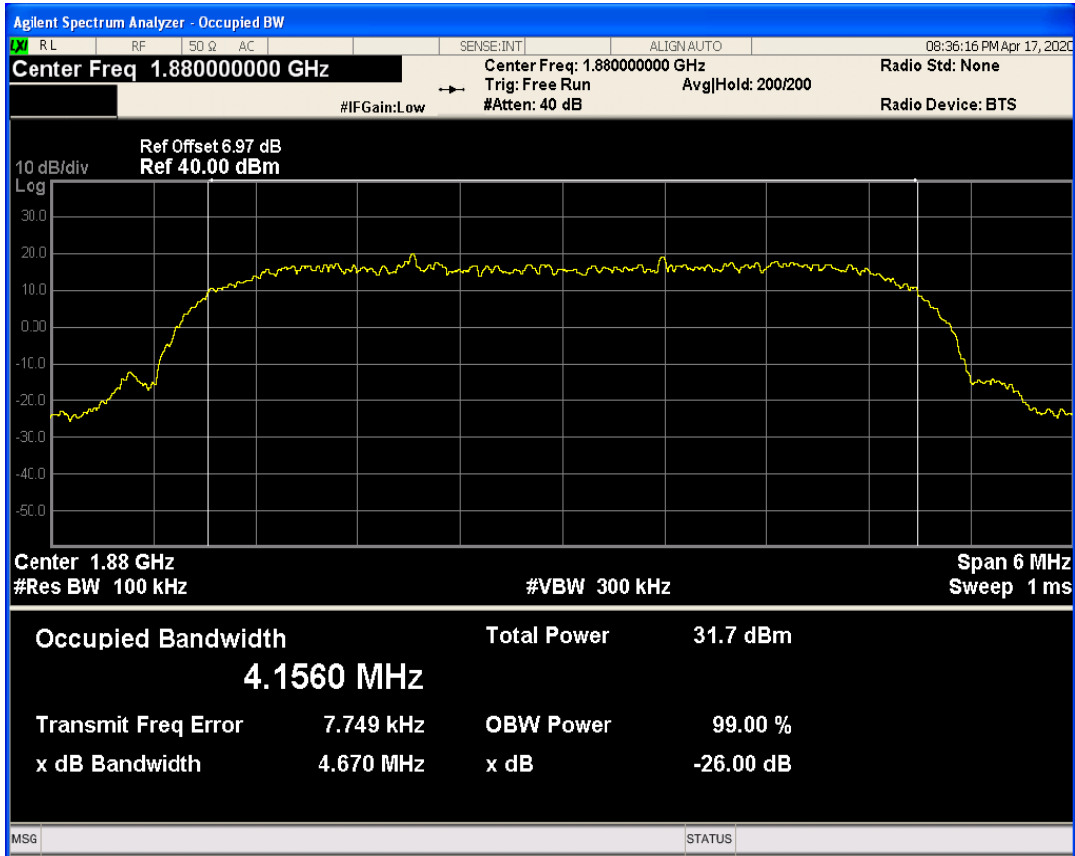

EGPRS1900 Channel=661

EGPRS1900 Channel=810

WCDMA Band2 Channel=9262

WCDMA Band2 Channel=9400

WCDMA Band2 Channel=9538

WCDMA Band4 Channel=1412

WCDMA Band4 Channel=1312

WCDMA Band4 Channel=1513