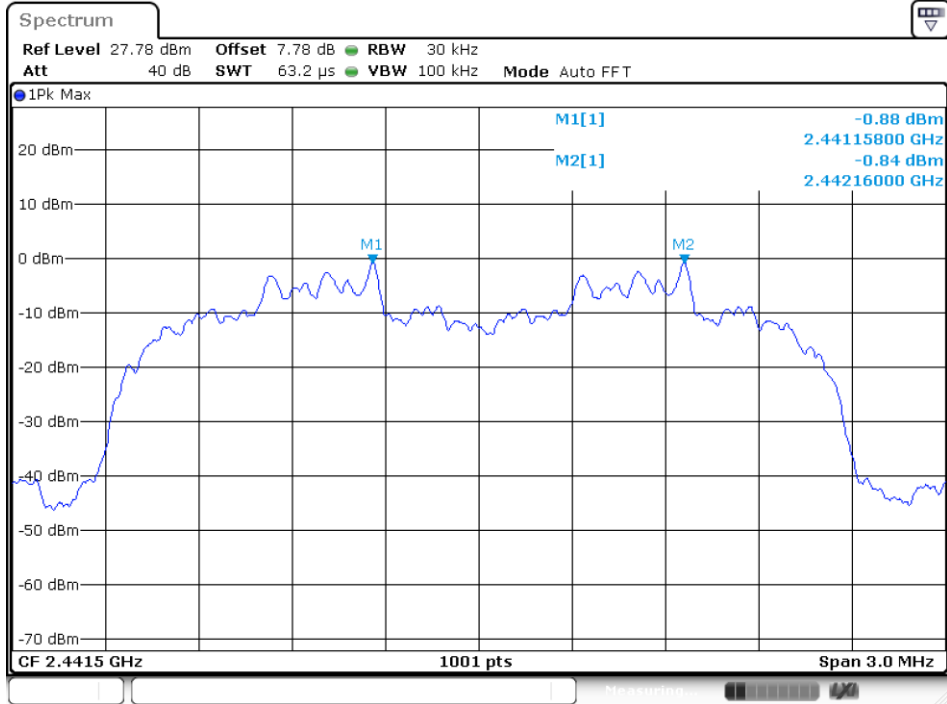

CFS NVNT 3-DH5 2441MHz

CFS NVNT 3-DH5 2480MHz

8.5 NUMBER OF HOPPING CHANNEL

Condition	Mode	Hopping Number	Limit	Verdict
NVNT	1-DH5	79	15	Pass

Hopping No. NVNT 1-DH5 2402MHz

8.6 BAND EDGE

Condition	Mode	Frequency (MHz)	Antenna	Hopping Mode	Max Value (dBc)	Limit (dBc)	Verdict
NVNT	1-DH5	2402	Ant 1	No-Hopping	-42.58	-20	Pass
NVNT	1-DH5	2402	Ant 1	Hopping	-42.04	-20	Pass
NVNT	1-DH5	2480	Ant 1	No-Hopping	-42.61	-20	Pass
NVNT	1-DH5	2480	Ant 1	Hopping	-42.55	-20	Pass
NVNT	2-DH5	2402	Ant 1	No-Hopping	-42.97	-20	Pass
NVNT	2-DH5	2402	Ant 1	Hopping	-41.11	-20	Pass
NVNT	2-DH5	2480	Ant 1	No-Hopping	-41.6	-20	Pass
NVNT	2-DH5	2480	Ant 1	Hopping	-41.14	-20	Pass
NVNT	3-DH5	2402	Ant 1	No-Hopping	-41.68	-20	Pass
NVNT	3-DH5	2402	Ant 1	Hopping	-38.49	-20	Pass
NVNT	3-DH5	2480	Ant 1	No-Hopping	-42.79	-20	Pass
NVNT	3-DH5	2480	Ant 1	Hopping	-38.01	-20	Pass

Band Edge NVNT 1-DH5 2402MHz Ant1 No-Hopping Ref

Band Edge NVNT 1-DH5 2402MHz Ant1 No-Hopping Emission

Band Edge(Hopping) NVNT 1-DH5 2402MHz Ant1 Hopping Ref

Band Edge(Hopping) NVNT 1-DH5 2402MHz Ant1 Hopping Emission