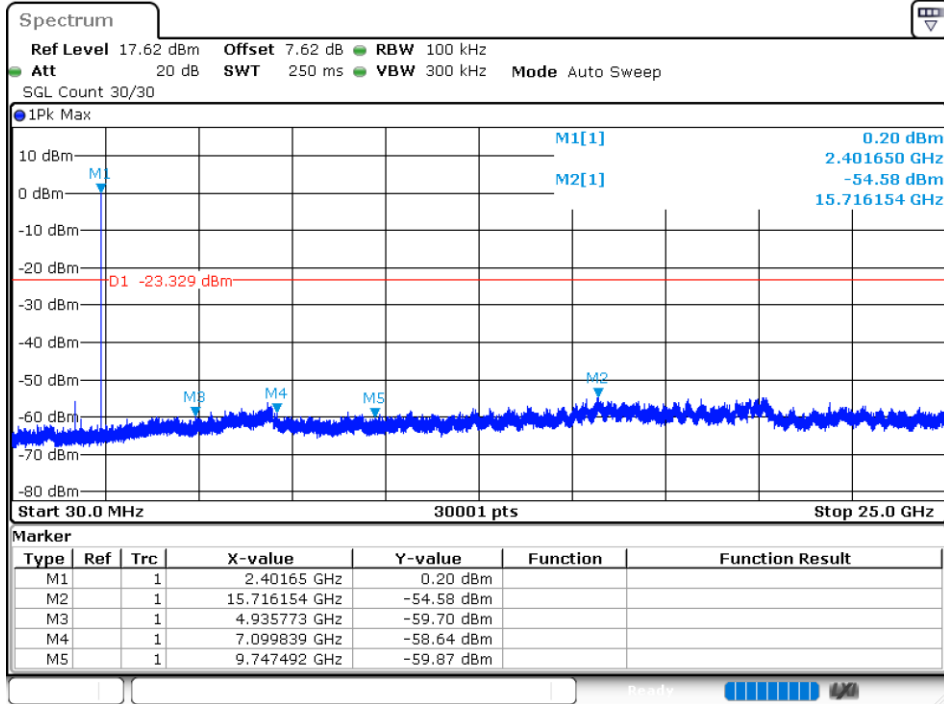

Tx. Spurious NVNT 1-DH5 2480MHz Ant1 Emission

Tx. Spurious NVNT 2-DH5 2402MHz Ant1 Ref

Tx. Spurious NVNT 2-DH5 2402MHz Ant1 Emission

Tx. Spurious NVNT 2-DH5 2441MHz Ant1 Ref

Tx. Spurious NVNT 2-DH5 2441MHz Ant1 Emission

Tx. Spurious NVNT 2-DH5 2480MHz Ant1 Ref

Tx. Spurious NVNT 2-DH5 2480MHz Ant1 Emission

Tx. Spurious NVNT 3-DH5 2402MHz Ant1 Ref

Tx. Spurious NVNT 3-DH5 2402MHz Ant1 Emission

Tx. Spurious NVNT 3-DH5 2441MHz Ant1 Ref

Tx. Spurious NVNT 3-DH5 2441MHz Ant1 Emission

Tx. Spurious NVNT 3-DH5 2480MHz Ant1 Ref

Tx. Spurious NVNT 3-DH5 2480MHz Ant1 Emission

END OF REPORT