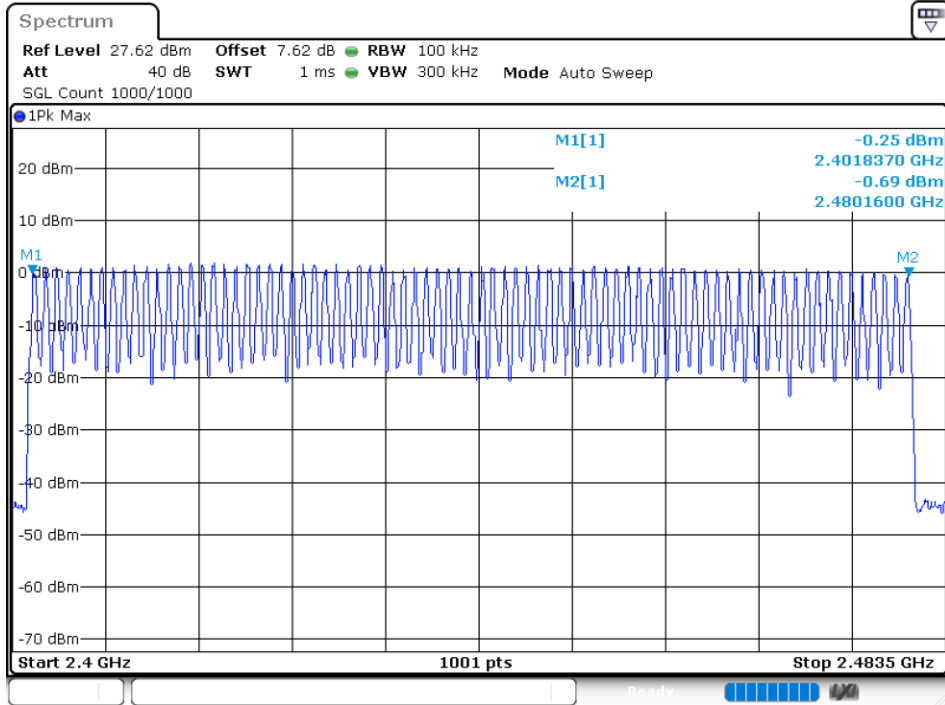

8.5 NUMBER OF HOPPING CHANNEL

Condition	Mode	Hopping Number	Limit	Verdict
NVNT	1-DH5	79	15	Pass

Hopping No. NVNT 1-DH5 2402MHz