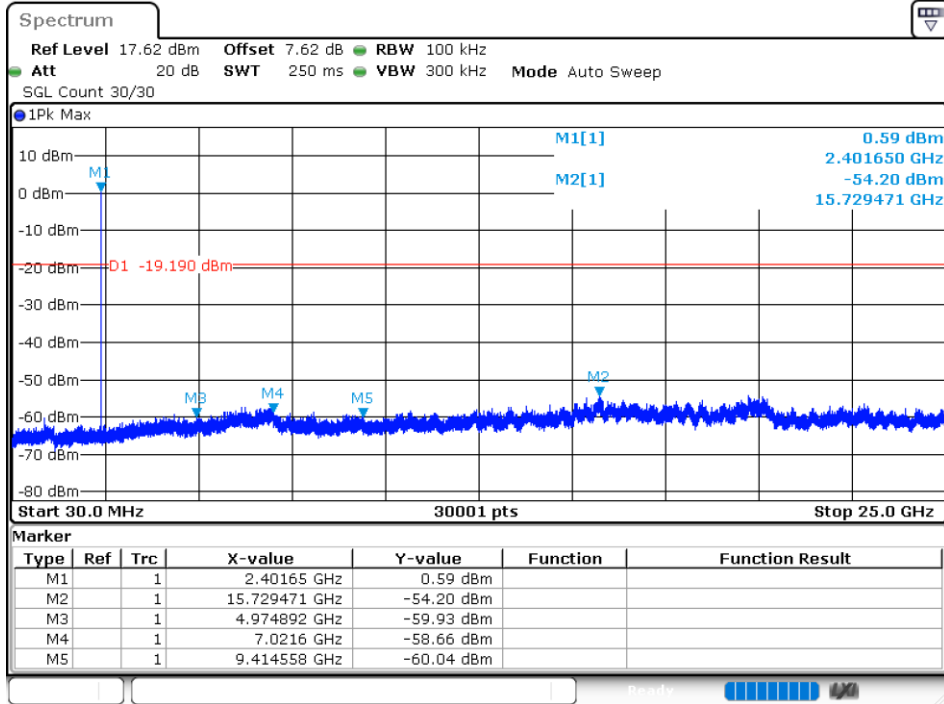

Tx. Spurious NVNT 1-DH5 2402MHz Ant1 Emission