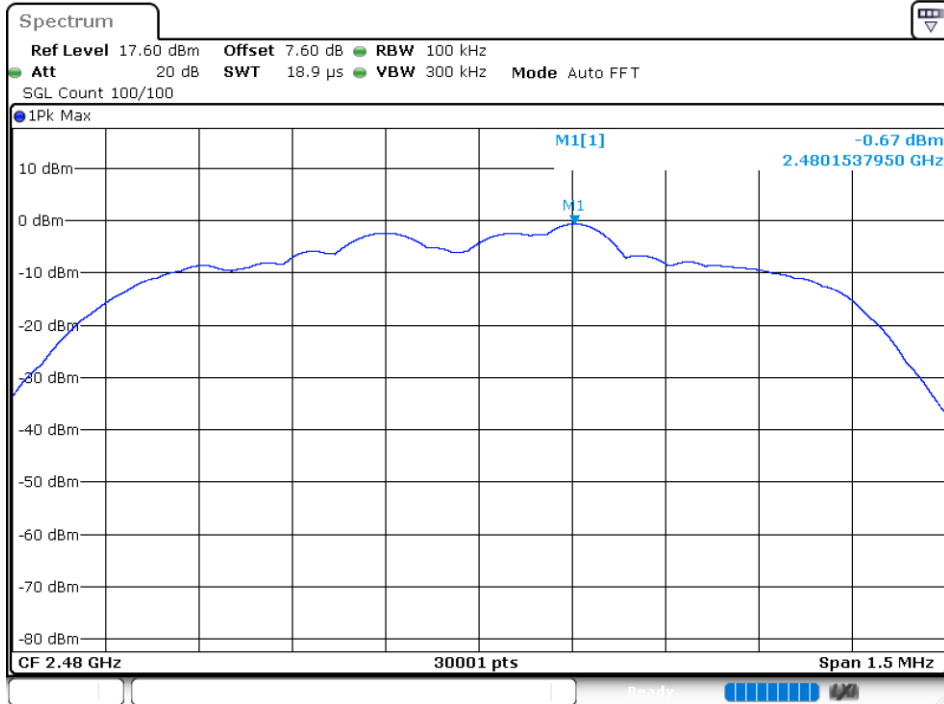

Tx. Spurious NVNT 1-DH5 2480MHz Ant1 Emission

Tx. Spurious NVNT 2-DH5 2402MHz Ant1 Ref

Tx. Spurious NVNT 2-DH5 2402MHz Ant1 Emission

Tx. Spurious NVNT 2-DH5 2441MHz Ant1 Ref

Tx. Spurious NVNT 2-DH5 2441MHz Ant1 Emission

Tx. Spurious NVNT 2-DH5 2480MHz Ant1 Ref

Tx. Spurious NVNT 2-DH5 2480MHz Ant1 Emission

Tx. Spurious NVNT 3-DH5 2402MHz Ant1 Ref

Tx. Spurious NVNT 3-DH5 2402MHz Ant1 Emission

Tx. Spurious NVNT 3-DH5 2441MHz Ant1 Ref

Tx. Spurious NVNT 3-DH5 2441MHz Ant1 Emission

Tx. Spurious NVNT 3-DH5 2480MHz Ant1 Ref

Tx. Spurious NVNT 3-DH5 2480MHz Ant1 Emission

END OF REPORT