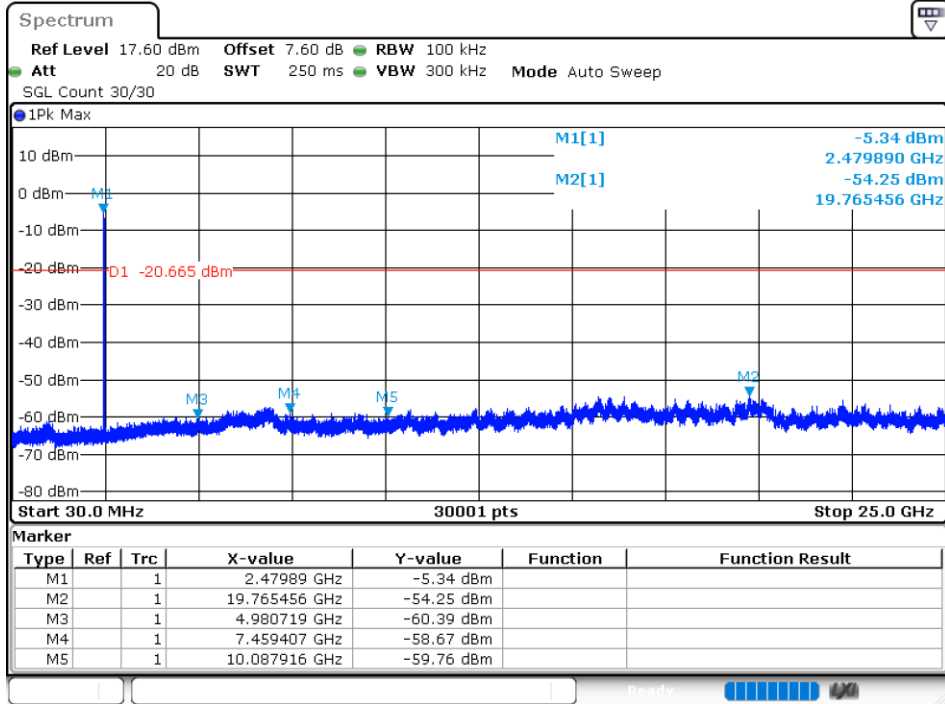

Tx. Spurious NVNT 1-DH5 2480MHz Ant1 Emission

Tx. Spurious NVNT 2-DH5 2402MHz Ant1 Ref

Tx. Spurious NVNT 2-DH5 2402MHz Ant1 Emission

Tx. Spurious NVNT 2-DH5 2441MHz Ant1 Ref

Tx. Spurious NVNT 2-DH5 2441MHz Ant1 Emission

Tx. Spurious NVNT 2-DH5 2480MHz Ant1 Ref

Tx. Spurious NVNT 2-DH5 2480MHz Ant1 Emission

Tx. Spurious NVNT 3-DH5 2402MHz Ant1 Ref

Tx. Spurious NVNT 3-DH5 2402MHz Ant1 Emission

Tx. Spurious NVNT 3-DH5 2441MHz Ant1 Ref

Tx. Spurious NVNT 3-DH5 2441MHz Ant1 Emission

Tx. Spurious NVNT 3-DH5 2480MHz Ant1 Ref

Tx. Spurious NVNT 3-DH5 2480MHz Ant1 Emission

END OF REPORT