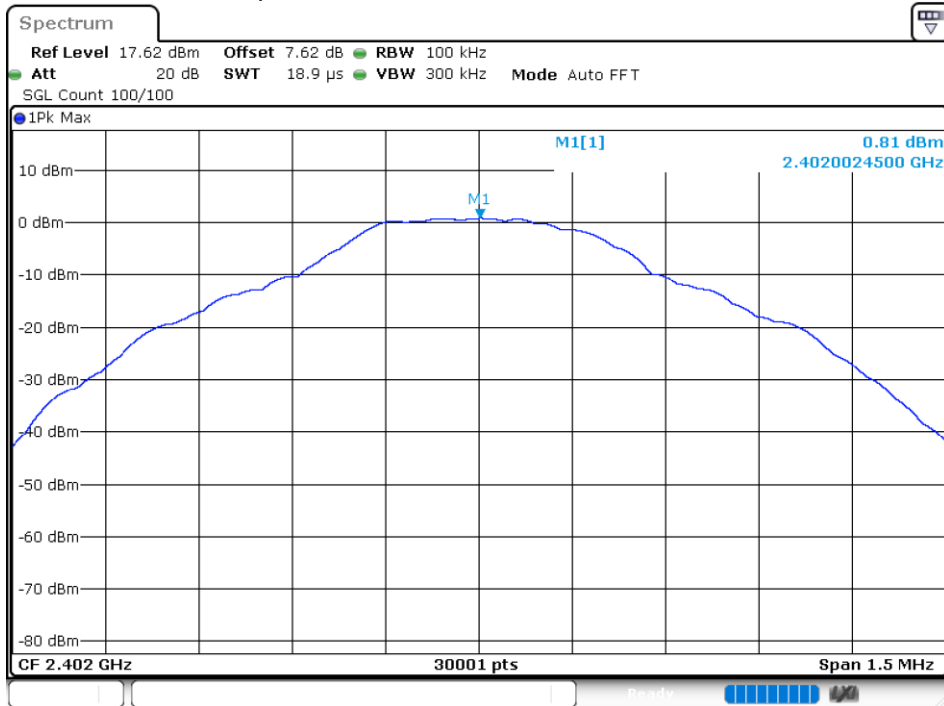

8.7 CONDUCTED RF SPURIOUS EMISSION

Condition	Mode	Frequency (MHz)	Antenna	Max Value (dBc)	Limit (dBc)	Verdict
NVNT	1-DH5	2402	Ant 1	-55	-20	Pass
NVNT	1-DH5	2441	Ant 1	-55.5	-20	Pass
NVNT	1-DH5	2480	Ant 1	-54.01	-20	Pass
NVNT	2-DH5	2402	Ant 1	-53.24	-20	Pass
NVNT	2-DH5	2441	Ant 1	-55.67	-20	Pass
NVNT	2-DH5	2480	Ant 1	-51.35	-20	Pass
NVNT	3-DH5	2402	Ant 1	-51.25	-20	Pass
NVNT	3-DH5	2441	Ant 1	-51.8	-20	Pass
NVNT	3-DH5	2480	Ant 1	-53.58	-20	Pass

Tx. Spurious NVNT 1-DH5 2402MHz Ant1 Ref