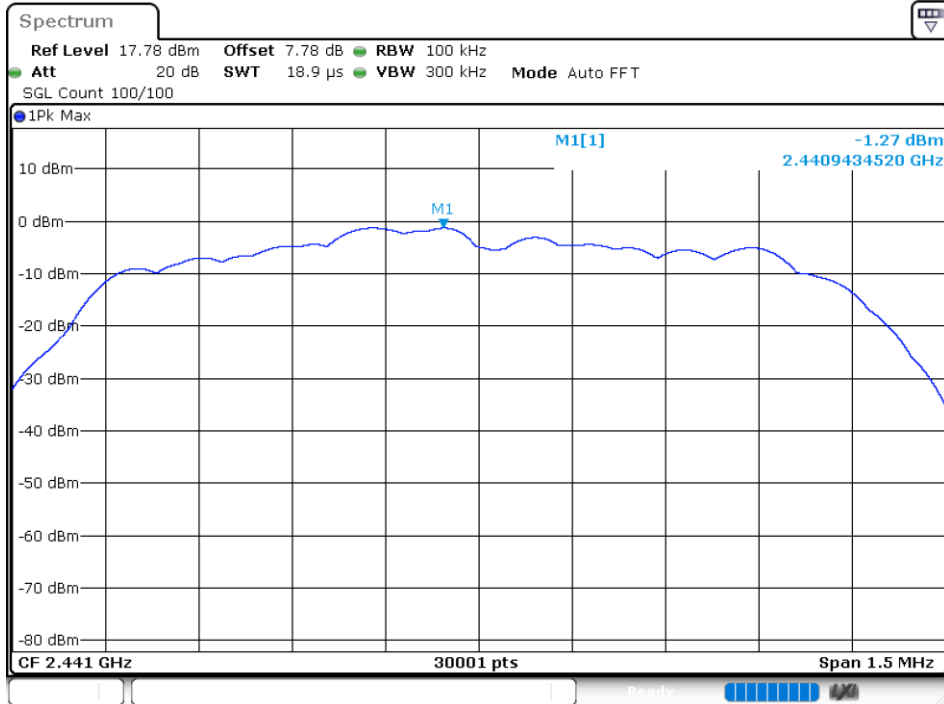

Tx. Spurious NVNT 1-DH5 2480MHz Ant1 Emission

Tx. Spurious NVNT 2-DH5 2402MHz Ant1 Ref

Tx. Spurious NVNT 2-DH5 2402MHz Ant1 Emission

Tx. Spurious NVNT 2-DH5 2441MHz Ant1 Ref

Tx. Spurious NVNT 2-DH5 2441MHz Ant1 Emission

Tx. Spurious NVNT 2-DH5 2480MHz Ant1 Ref

Tx. Spurious NVNT 2-DH5 2480MHz Ant1 Emission

Tx. Spurious NVNT 3-DH5 2402MHz Ant1 Ref

Tx. Spurious NVNT 3-DH5 2402MHz Ant1 Emission

Tx. Spurious NVNT 3-DH5 2441MHz Ant1 Ref

Tx. Spurious NVNT 3-DH5 2441MHz Ant1 Emission

Tx. Spurious NVNT 3-DH5 2480MHz Ant1 Ref

Tx. Spurious NVNT 3-DH5 2480MHz Ant1 Emission

END OF REPORT