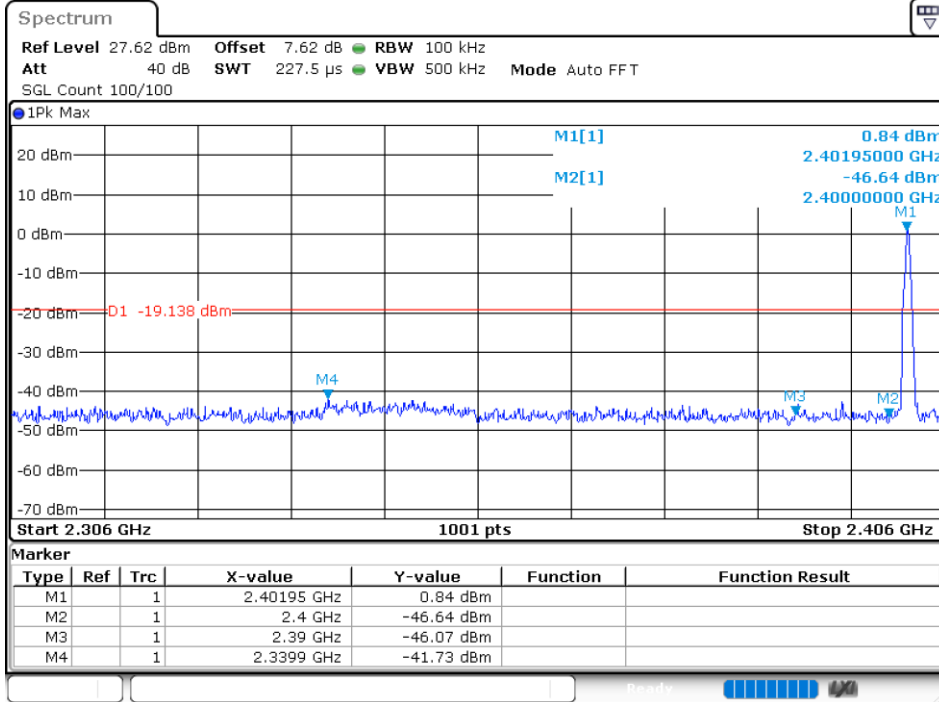

CFS NVNT 3-DH5 2441MHz

CFS NVNT 3-DH5 2480MHz

8.5 NUMBER OF HOPPING CHANNEL

Condition	Mode	Hopping Number	Limit	Verdict
NVNT	1-DH5	79	15	Pass

Hopping No. NVNT 1-DH5 2402MHz

8.6 BAND EDGE

Condition	Mode	Frequency (MHz)	Antenna	Hopping Mode	Max Value (dBc)	Limit (dBc)	Verdict
NVNT	1-DH5	2402	Ant 1	No-Hopping	-42.58	-20	Pass
NVNT	1-DH5	2402	Ant 1	Hopping	-42.04	-20	Pass
NVNT	1-DH5	2480	Ant 1	No-Hopping	-42.61	-20	Pass
NVNT	1-DH5	2480	Ant 1	Hopping	-42.55	-20	Pass
NVNT	2-DH5	2402	Ant 1	No-Hopping	-42.97	-20	Pass
NVNT	2-DH5	2402	Ant 1	Hopping	-41.11	-20	Pass
NVNT	2-DH5	2480	Ant 1	No-Hopping	-41.6	-20	Pass
NVNT	2-DH5	2480	Ant 1	Hopping	-41.14	-20	Pass
NVNT	3-DH5	2402	Ant 1	No-Hopping	-41.68	-20	Pass
NVNT	3-DH5	2402	Ant 1	Hopping	-38.49	-20	Pass
NVNT	3-DH5	2480	Ant 1	No-Hopping	-42.79	-20	Pass
NVNT	3-DH5	2480	Ant 1	Hopping	-38.01	-20	Pass

Band Edge NVNT 1-DH5 2402MHz Ant1 No-Hopping Ref

Band Edge NVNT 1-DH5 2402MHz Ant1 No-Hopping Emission

Band Edge(Hopping) NVNT 1-DH5 2402MHz Ant1 Hopping Ref

Band Edge(Hopping) NVNT 1-DH5 2402MHz Ant1 Hopping Emission