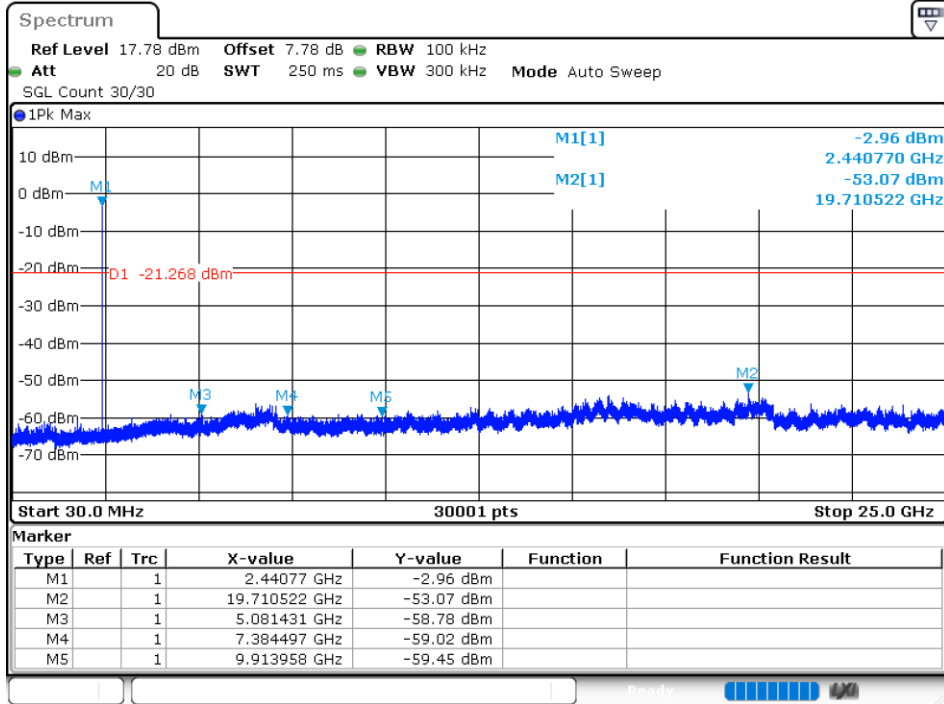

Tx. Spurious NVNT 1-DH5 2480MHz Ant1 Emission

Tx. Spurious NVNT 2-DH5 2402MHz Ant1 Ref

Tx. Spurious NVNT 2-DH5 2402MHz Ant1 Emission

Tx. Spurious NVNT 2-DH5 2441MHz Ant1 Ref

Tx. Spurious NVNT 2-DH5 2441MHz Ant1 Emission

Tx. Spurious NVNT 2-DH5 2480MHz Ant1 Ref

Tx. Spurious NVNT 2-DH5 2480MHz Ant1 Emission

Tx. Spurious NVNT 3-DH5 2402MHz Ant1 Ref

Tx. Spurious NVNT 3-DH5 2402MHz Ant1 Emission

Tx. Spurious NVNT 3-DH5 2441MHz Ant1 Ref

Tx. Spurious NVNT 3-DH5 2441MHz Ant1 Emission

Tx. Spurious NVNT 3-DH5 2480MHz Ant1 Ref

Tx. Spurious NVNT 3-DH5 2480MHz Ant1 Emission

END OF REPORT