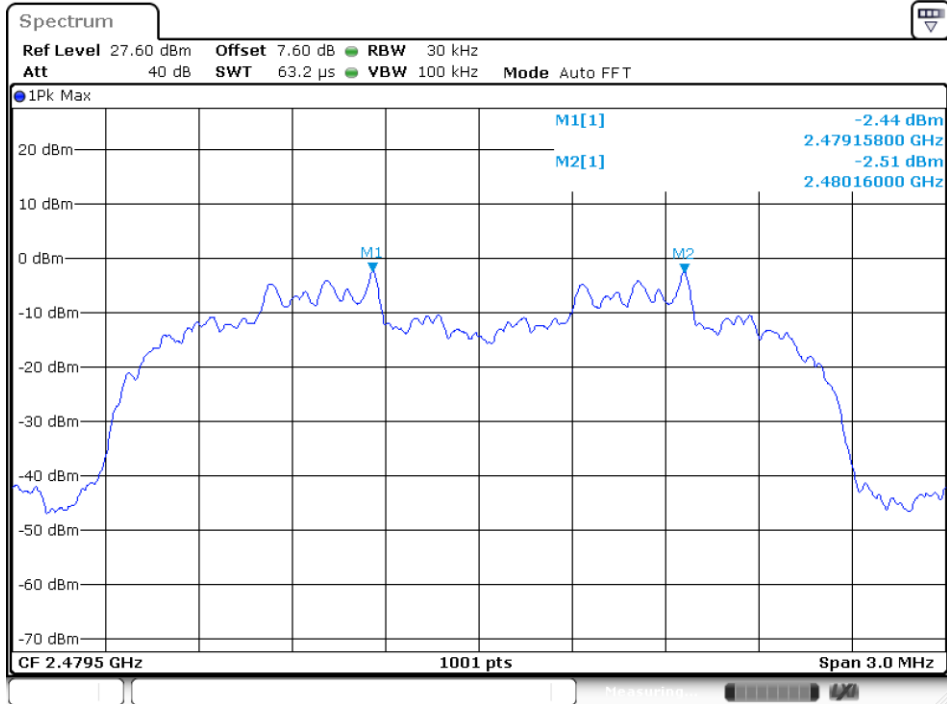

CFS NVNT 3-DH5 2441MHz

CFS NVNT 3-DH5 2480MHz

8.5 NUMBER OF HOPPING CHANNEL

Condition	Mode	Hopping Number	Limit	Verdict
NVNT	1-DH5	79	15	Pass

Hopping No. NVNT 1-DH5 2402MHz

8.6 BAND EDGE

Condition	Mode	Frequency (MHz)	Antenna	Hopping Mode	Max Value (dBc)	Limit (dBc)	Verdict
NVNT	1-DH5	2402	Ant 1	No-Hopping	-42.58	-20	Pass
NVNT	1-DH5	2402	Ant 1	Hopping	-42.04	-20	Pass
NVNT	1-DH5	2480	Ant 1	No-Hopping	-42.61	-20	Pass
NVNT	1-DH5	2480	Ant 1	Hopping	-42.55	-20	Pass
NVNT	2-DH5	2402	Ant 1	No-Hopping	-42.97	-20	Pass
NVNT	2-DH5	2402	Ant 1	Hopping	-41.11	-20	Pass
NVNT	2-DH5	2480	Ant 1	No-Hopping	-41.6	-20	Pass
NVNT	2-DH5	2480	Ant 1	Hopping	-41.14	-20	Pass
NVNT	3-DH5	2402	Ant 1	No-Hopping	-41.68	-20	Pass
NVNT	3-DH5	2402	Ant 1	Hopping	-38.49	-20	Pass
NVNT	3-DH5	2480	Ant 1	No-Hopping	-42.79	-20	Pass
NVNT	3-DH5	2480	Ant 1	Hopping	-38.01	-20	Pass

Band Edge NVNT 1-DH5 2402MHz Ant1 No-Hopping Ref

Band Edge NVNT 1-DH5 2402MHz Ant1 No-Hopping Emission

Band Edge(Hopping) NVNT 1-DH5 2402MHz Ant1 Hopping Ref

Band Edge(Hopping) NVNT 1-DH5 2402MHz Ant1 Hopping Emission