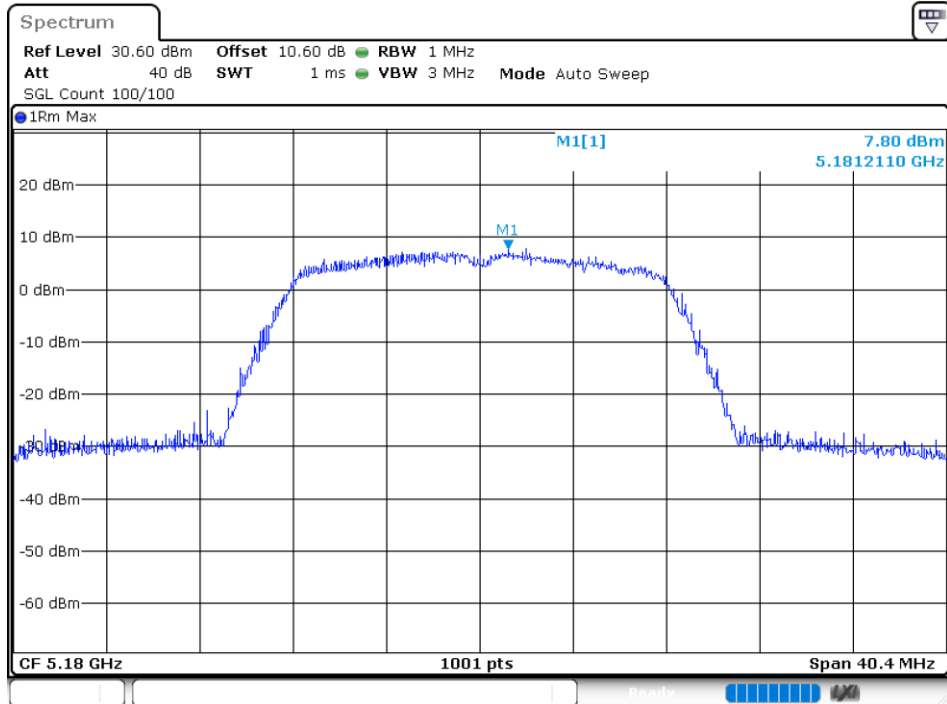

5.5 MAXIMUM POWER SPECTRAL DENSITY LEVEL

Condition	Mode	Frequency (MHz)	Antenna	Max PSD (dBm)	Limit (dBm)	Verdict
NVNT	802.11a	5180	Ant 1	7.802	11	Pass
NVNT	802.11a	5200	Ant 1	8.129	11	Pass
NVNT	802.11a	5240	Ant 1	7.768	11	Pass
NVNT	802.11ac20	5180	Ant 1	8.225	11	Pass
NVNT	802.11ac20	5200	Ant 1	8.412	11	Pass
NVNT	802.11ac20	5240	Ant 1	7.571	11	Pass
NVNT	802.11ac40	5190	Ant 1	5.645	11	Pass
NVNT	802.11ac40	5230	Ant 1	5.245	11	Pass
NVNT	802.11ac80	5210	Ant 1	2.3	11	Pass
NVNT	802.11n(HT20)	5180	Ant 1	7.383	11	Pass
NVNT	802.11n(HT20)	5200	Ant 1	6.948	11	Pass
NVNT	802.11n(HT20)	5240	Ant 1	7.116	11	Pass
NVNT	802.11n(HT40)	5190	Ant 1	4.286	11	Pass
NVNT	802.11n(HT40)	5230	Ant 1	4.258	11	Pass

PSD NVNT 802.11a 5180MHz Ant1