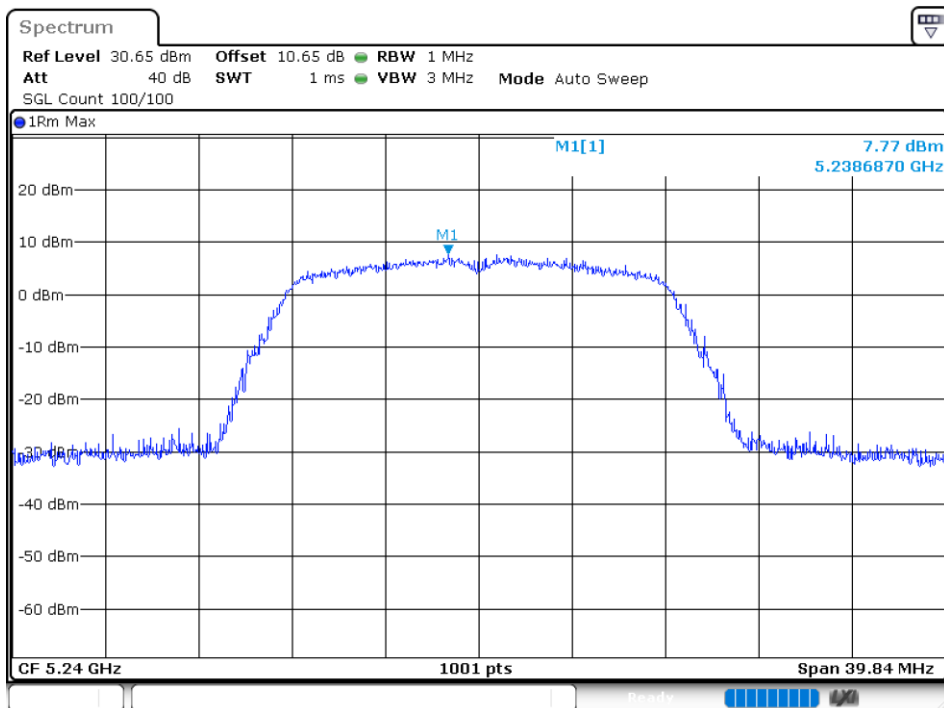

PSD NVNT 802.11a 5240MHz Ant1