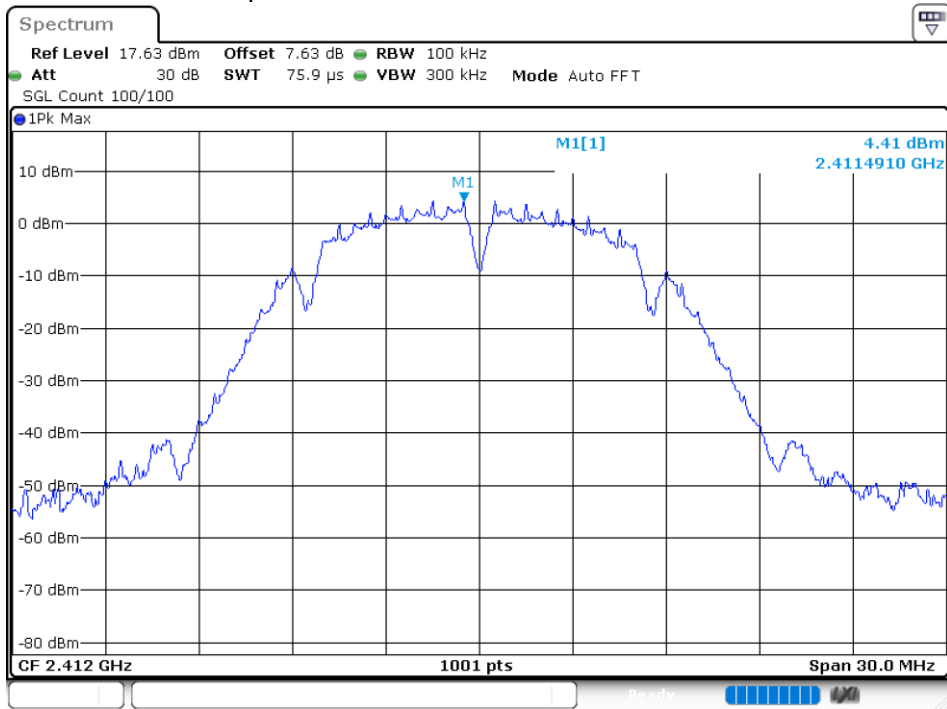

8.6 CONDUCTED RF SPURIOUS EMISSION

Condition	Mode	Frequency (MHz)	Antenna	Max Value (dBc)	Limit (dBc)	Verdict
NVNT	802.11b	2412	Ant 1	-49.41	-20	Pass
NVNT	802.11b	2437	Ant 1	-49.71	-20	Pass
NVNT	802.11b	2462	Ant 1	-49.34	-20	Pass
NVNT	802.11g	2412	Ant 1	-42.18	-20	Pass
NVNT	802.11g	2437	Ant 1	-42.17	-20	Pass
NVNT	802.11g	2462	Ant 1	-43.66	-20	Pass
NVNT	802.11n(HT20)	2412	Ant 1	-42.97	-20	Pass
NVNT	802.11n(HT20)	2437	Ant 1	-43.31	-20	Pass
NVNT	802.11n(HT20)	2462	Ant 1	-43.39	-20	Pass
NVNT	802.11n(HT40)	2422	Ant 1	-39.32	-20	Pass
NVNT	802.11n(HT40)	2437	Ant 1	-40.39	-20	Pass
NVNT	802.11n(HT40)	2452	Ant 1	-39.93	-20	Pass

Tx. Spurious NVNT 802.11b 2412MHz Ant1 Ref