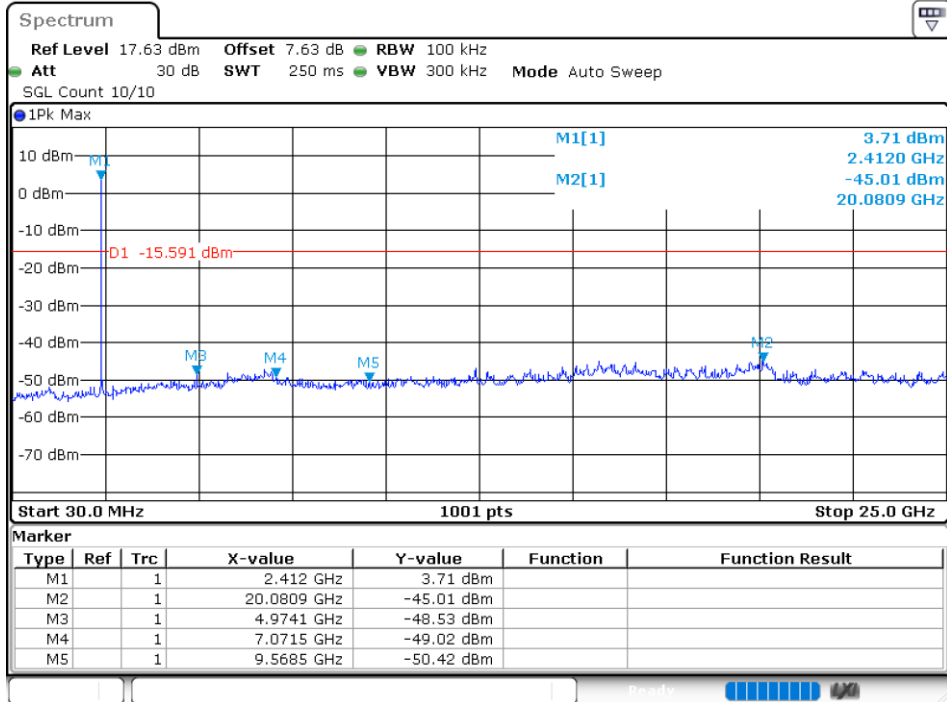

Band Edge NVNT 802.11n(HT40) 2452MHz Ant1 Emission

8.6 CONDUCTED RF SPURIOUS EMISSION

Condition	Mode	Frequency (MHz)	Antenna	Max Value (dBc)	Limit (dBc)	Verdict
NVNT	802.11b	2412	Ant 1	-49.41	-20	Pass
NVNT	802.11b	2437	Ant 1	-49.71	-20	Pass
NVNT	802.11b	2462	Ant 1	-49.34	-20	Pass
NVNT	802.11g	2412	Ant 1	-42.18	-20	Pass
NVNT	802.11g	2437	Ant 1	-42.17	-20	Pass
NVNT	802.11g	2462	Ant 1	-43.66	-20	Pass
NVNT	802.11n(HT20)	2412	Ant 1	-42.97	-20	Pass
NVNT	802.11n(HT20)	2437	Ant 1	-43.31	-20	Pass
NVNT	802.11n(HT20)	2462	Ant 1	-43.39	-20	Pass
NVNT	802.11n(HT40)	2422	Ant 1	-39.32	-20	Pass
NVNT	802.11n(HT40)	2437	Ant 1	-40.39	-20	Pass
NVNT	802.11n(HT40)	2452	Ant 1	-39.93	-20	Pass

Tx. Spurious NVNT 802.11b 2412MHz Ant1 Ref

Tx. Spurious NVNT 802.11b 2412MHz Ant1 Emission

Tx. Spurious NVNT 802.11b 2437MHz Ant1 Ref

Tx. Spurious NVNT 802.11b 2437MHz Ant1 Emission

Tx. Spurious NVNT 802.11b 2462MHz Ant1 Ref