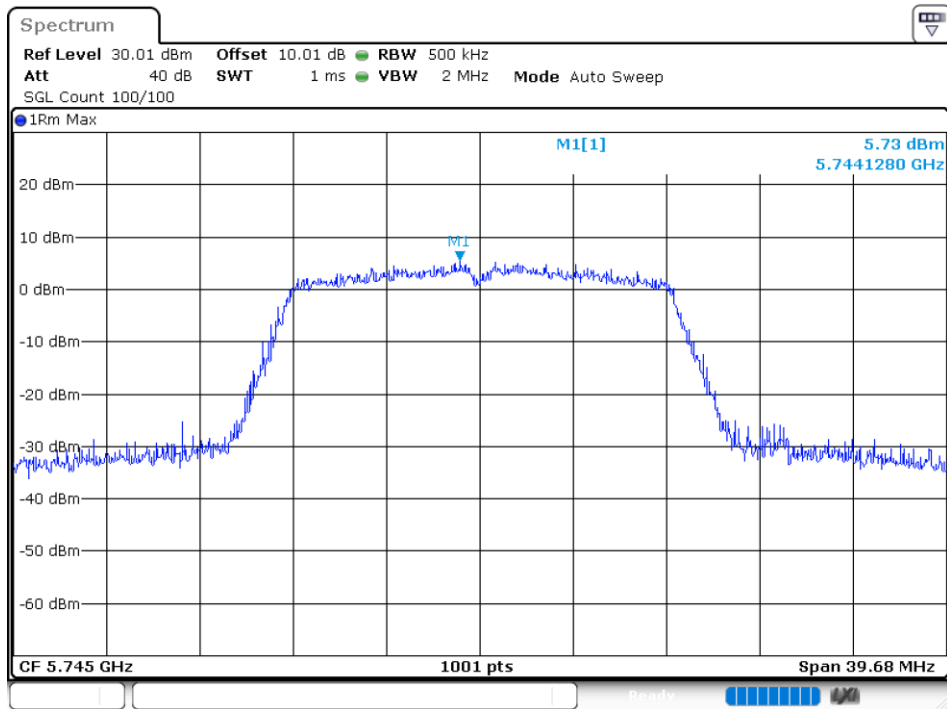

5.8G

Condition	Mode	Frequency (MHz)	Antenna	Max PSD (dBm)	Limit (dBm)	Verdict
NVNT	802.11a	5745	Ant 1	5.735	30	Pass
NVNT	802.11a	5785	Ant 1	5.807	30	Pass
NVNT	802.11a	5825	Ant 1	5.949	30	Pass
NVNT	802.11ac20	5745	Ant 1	4.827	30	Pass
NVNT	802.11ac20	5785	Ant 1	4.825	30	Pass
NVNT	802.11ac20	5825	Ant 1	5.773	30	Pass
NVNT	802.11ac40	5755	Ant 1	1.922	30	Pass
NVNT	802.11ac40	5795	Ant 1	1.889	30	Pass
NVNT	802.11n(HT20)	5745	Ant 1	5.701	30	Pass
NVNT	802.11n(HT20)	5785	Ant 1	6.036	30	Pass
NVNT	802.11n(HT20)	5825	Ant 1	5.766	30	Pass
NVNT	802.11n(HT40)	5755	Ant 1	1.734	30	Pass
NVNT	802.11n(HT40)	5795	Ant 1	2.36	30	Pass

PSD NVNT 802.11a 5745MHz Ant1