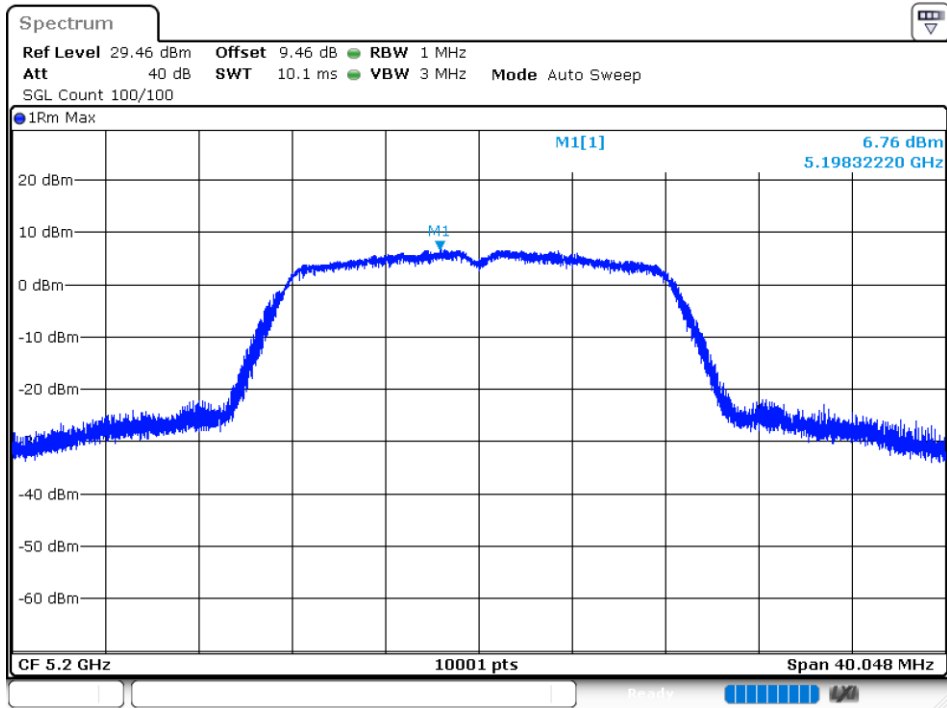

PSD NVNT 802.11a 5200MHz Ant1