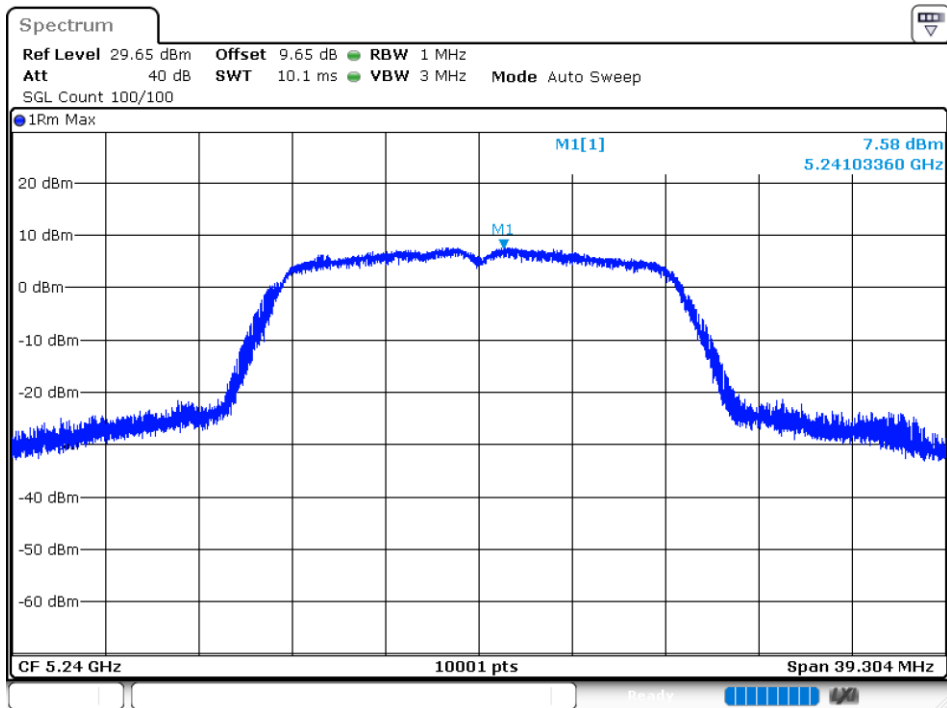

PSD NVNT 802.11a 5240MHz Ant1