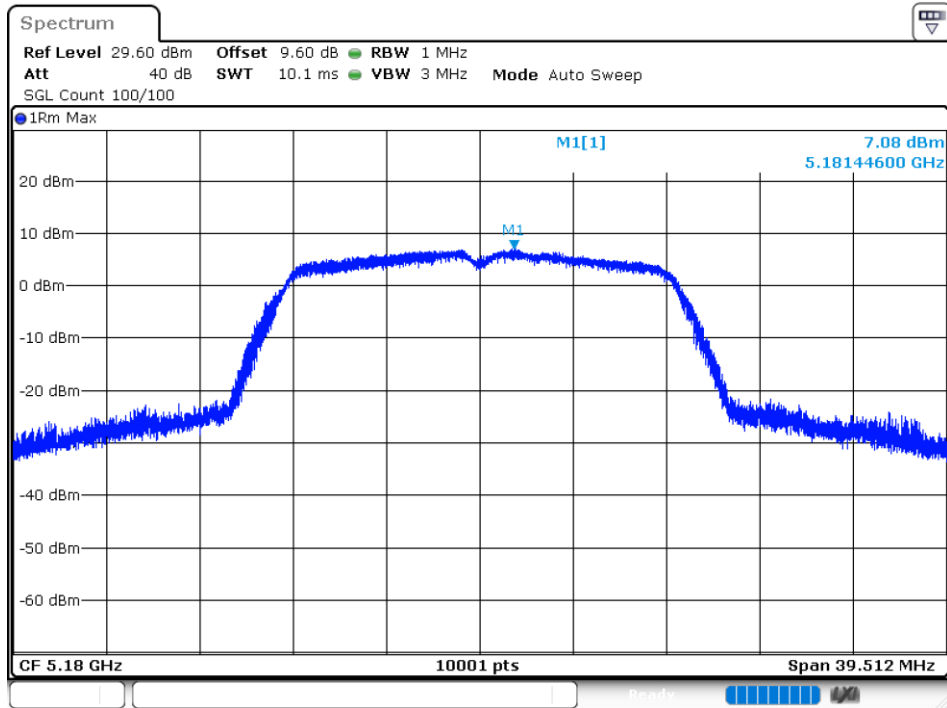

5.5 MAXIMUM POWER SPECTRAL DENSITY LEVEL

5.2G:

Condition	Mode	Frequency (MHz)	Antenna	Max PSD (dBm)	Limit (dBm)	Verdict
NVNT	802.11a	5180	Ant 1	7.083	11	Pass
NVNT	802.11a	5200	Ant 1	6.756	11	Pass
NVNT	802.11a	5240	Ant 1	7.585	11	Pass
NVNT	802.11ac20	5180	Ant 1	6.03	11	Pass
NVNT	802.11ac20	5200	Ant 1	5.453	11	Pass
NVNT	802.11ac20	5240	Ant 1	6.307	11	Pass
NVNT	802.11ac40	5190	Ant 1	2.493	11	Pass
NVNT	802.11ac40	5230	Ant 1	2.569	11	Pass
NVNT	802.11n(HT20)	5180	Ant 1	5.157	11	Pass
NVNT	802.11n(HT20)	5200	Ant 1	4.91	11	Pass
NVNT	802.11n(HT20)	5240	Ant 1	5.783	11	Pass
NVNT	802.11n(HT40)	5190	Ant 1	2.677	11	Pass
NVNT	802.11n(HT40)	5230	Ant 1	3.019	11	Pass

PSD NVNT 802.11a 5180MHz Ant1