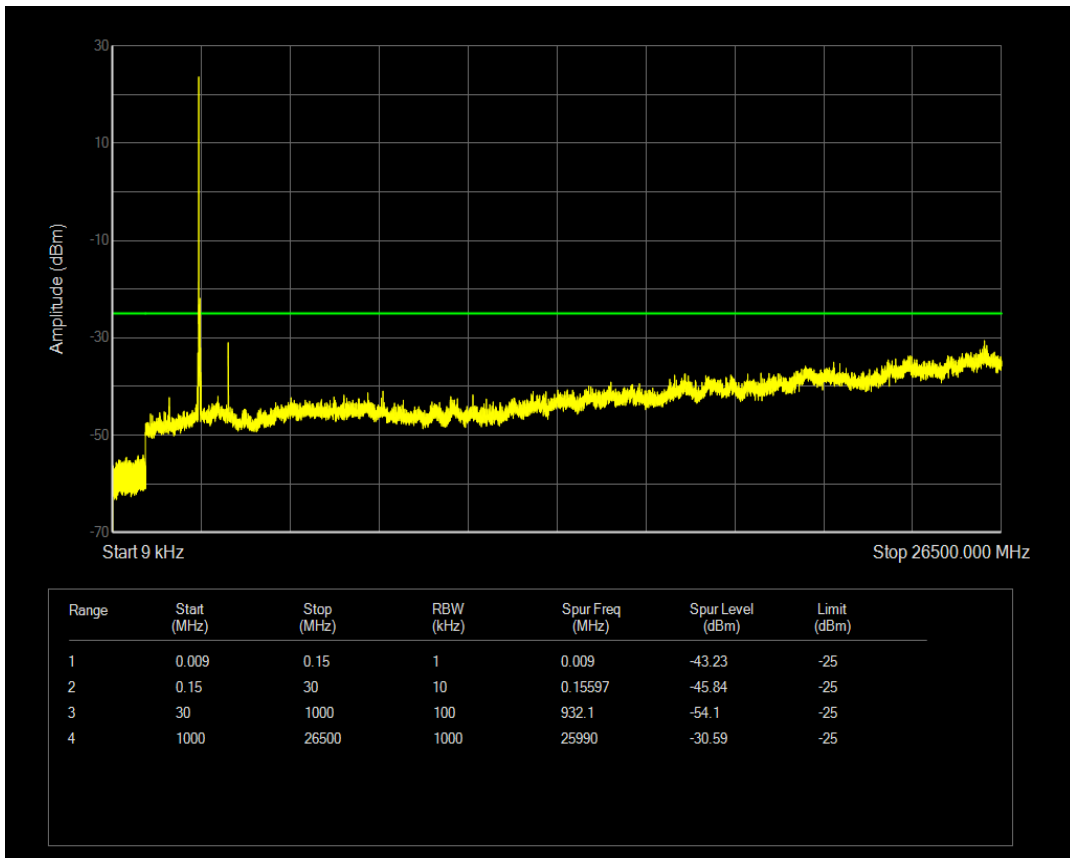

Band41 QAM16 BW=20MHz Channel=40640 RB Size=1 Position=#0

Band41 QAM16 BW=20MHz Channel=40640 RB Size=100 Position=#0

Band41 QPSK BW=20MHz Channel=41090 RB Size=1 Position=#0

Band41 QPSK BW=20MHz Channel=41090 RB Size=100 Position=#0

Band41 QAM16 BW=20MHz Channel=41090 RB Size=1 Position=#0

Band41 QAM16 BW=20MHz Channel=41090 RB Size=100 Position=#0

Band5 QPSK BW=1.4MHz Channel=20407 RB Size=1 Position=#0

Band5 QAM16 BW=1.4MHz Channel=20407 RB Size=1 Position=#0