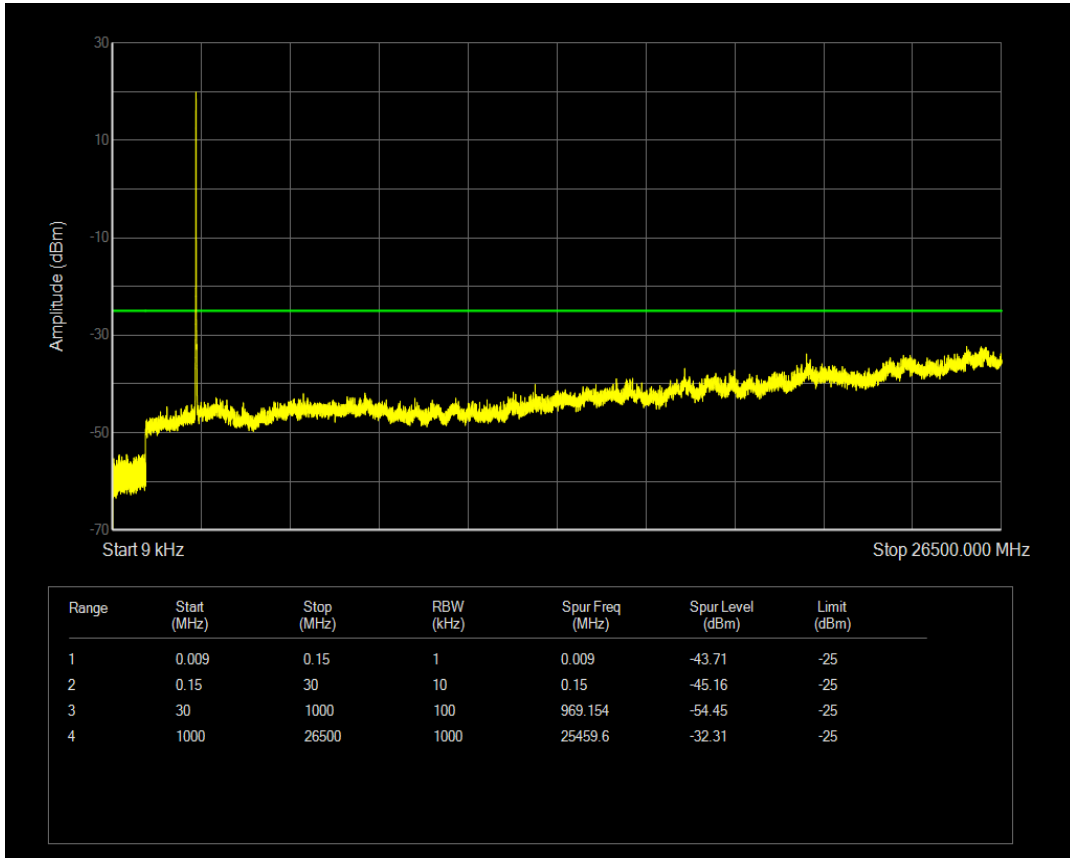

Band7 QAM16 BW=5MHz Channel=21425 RB Size=1 Position=#0

Band7 QPSK BW=10MHz Channel=20800 RB Size=1 Position=#0

Band7 QAM16 BW=5MHz Channel=21425 RB Size=25 Position=#0

Band7 QPSK BW=10MHz Channel=20800 RB Size=50 Position=#0

Band7 QAM16 BW=10MHz Channel=20800 RB Size=1 Position=#0

Band7 QAM16 BW=10MHz Channel=20800 RB Size=50 Position=#0

Band7 QPSK BW=10MHz Channel=21100 RB Size=1 Position=#0

Band7 QPSK BW=10MHz Channel=21100 RB Size=50 Position=#0