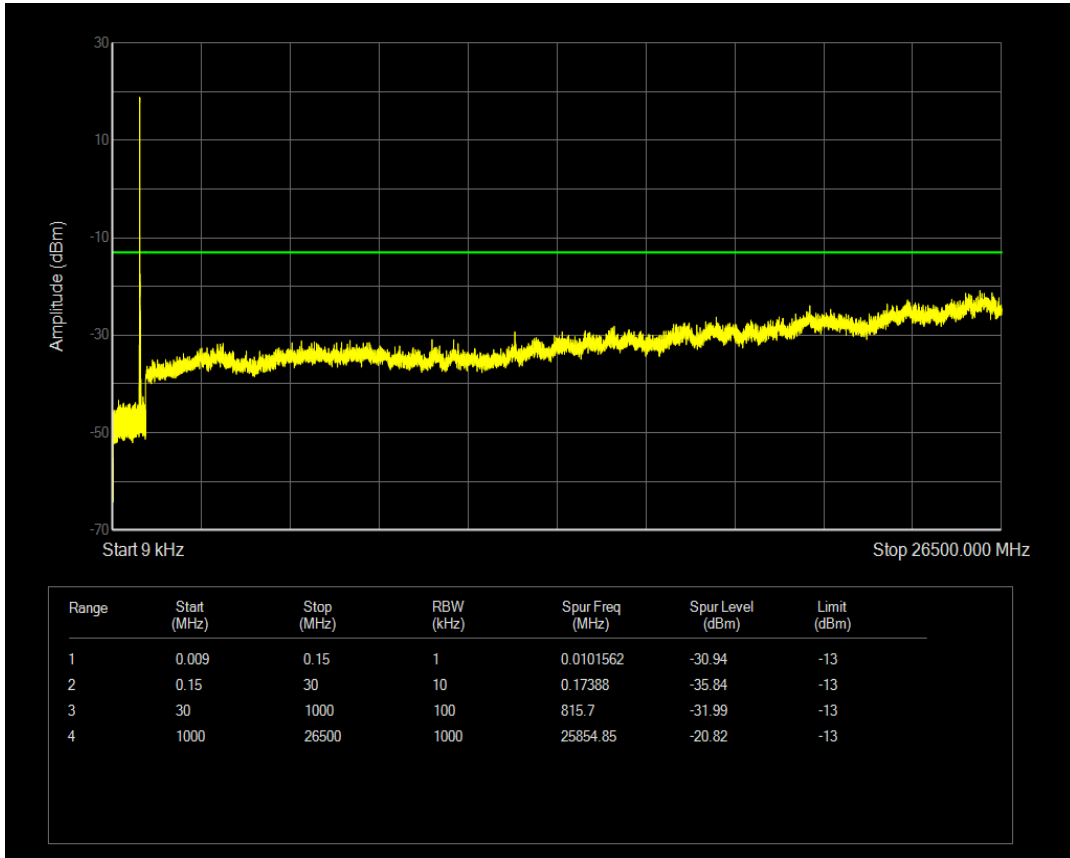

Band41 QAM16 BW=20MHz Channel=41090 RB Size=1 Position=#0

Band41 QAM16 BW=20MHz Channel=41090 RB Size=100 Position=#0

Band5 QPSK BW=1.4MHz Channel=20407 RB Size=1 Position=#0

Band5 QAM16 BW=1.4MHz Channel=20407 RB Size=1 Position=#0

Band5 QPSK BW=1.4MHz Channel=20407 RB Size=6 Position=#0

Band5 QAM16 BW=1.4MHz Channel=20407 RB Size=6 Position=#0

Band5 QPSK BW=1.4MHz Channel=20525 RB Size=6 Position=#0

Band5 QPSK BW=1.4MHz Channel=20525 RB Size=1 Position=#0