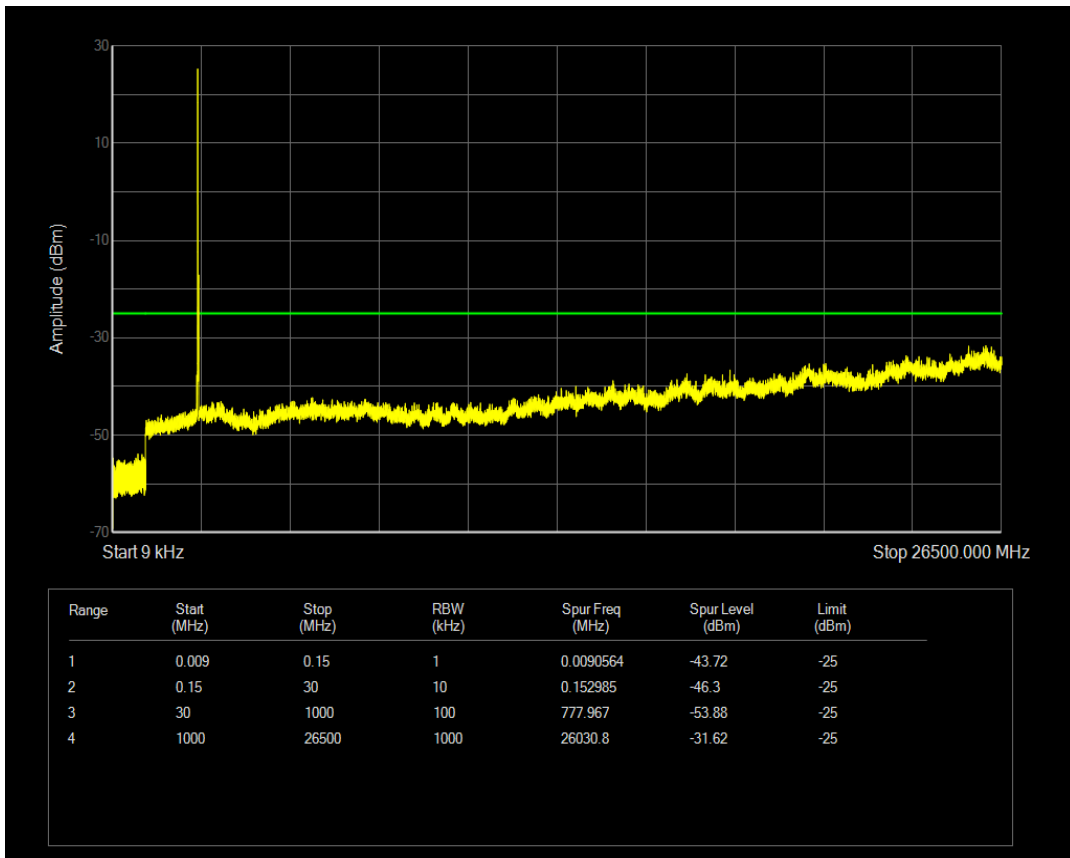

Band7 QPSK BW=15MHz Channel=21375 RB Size=1 Position=#0

Band7 QAM16 BW=15MHz Channel=21375 RB Size=1 Position=#0