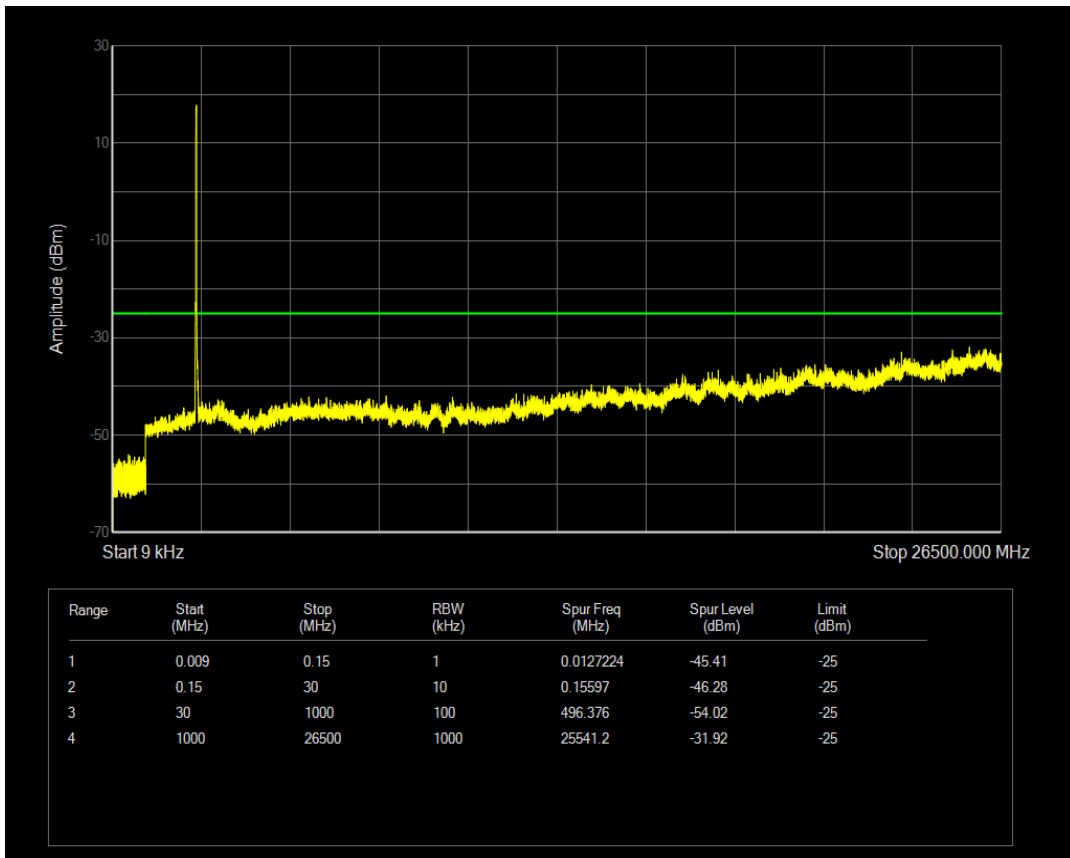

Band7 QPSK BW=20MHz Channel=20850 RB Size=100 Position=#0

Band7 QPSK BW=20MHz Channel=20850 RB Size=1 Position=#0