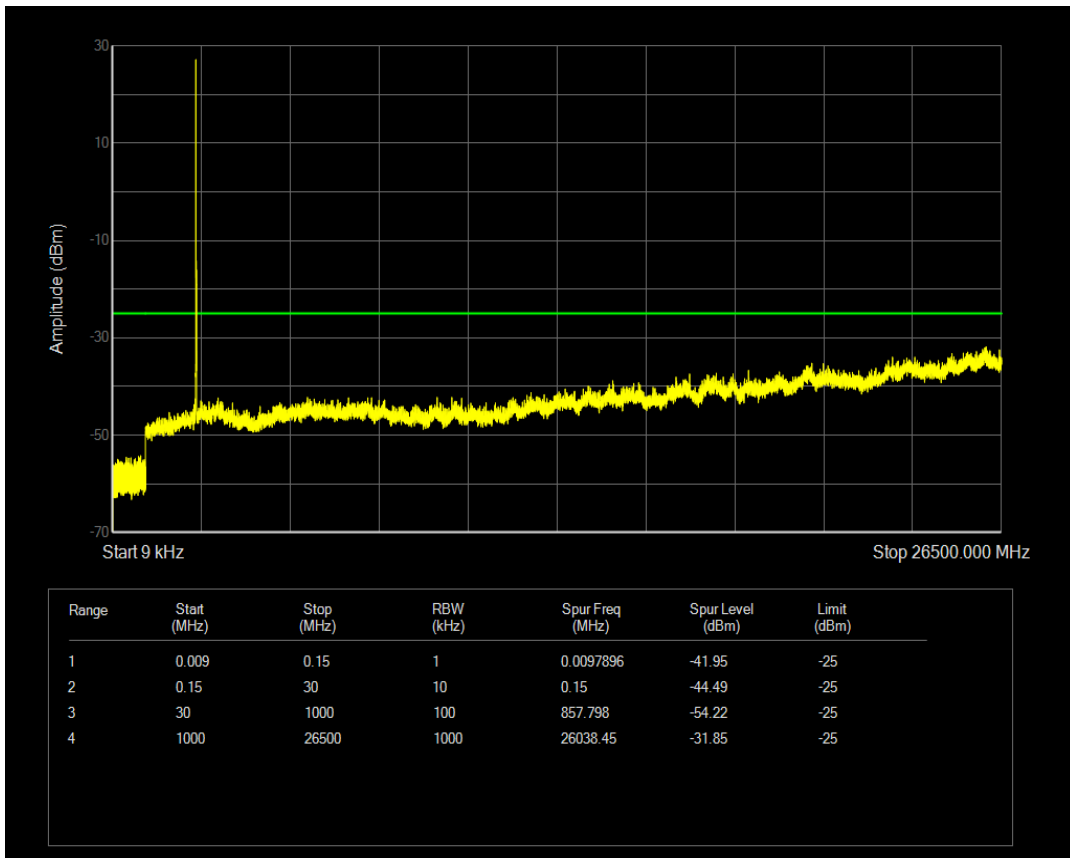

Band7 QAM16 BW=5MHz Channel=21425 RB Size=1 Position=#0

Band7 QPSK BW=10MHz Channel=20800 RB Size=1 Position=#0

Band7 QAM16 BW=5MHz Channel=21425 RB Size=25 Position=#0

Band7 QPSK BW=10MHz Channel=20800 RB Size=50 Position=#0

Band7 QAM16 BW=10MHz Channel=20800 RB Size=1 Position=#0

Band7 QAM16 BW=10MHz Channel=20800 RB Size=50 Position=#0

Band7 QPSK BW=10MHz Channel=21100 RB Size=1 Position=#0

Band7 QPSK BW=10MHz Channel=21100 RB Size=50 Position=#0