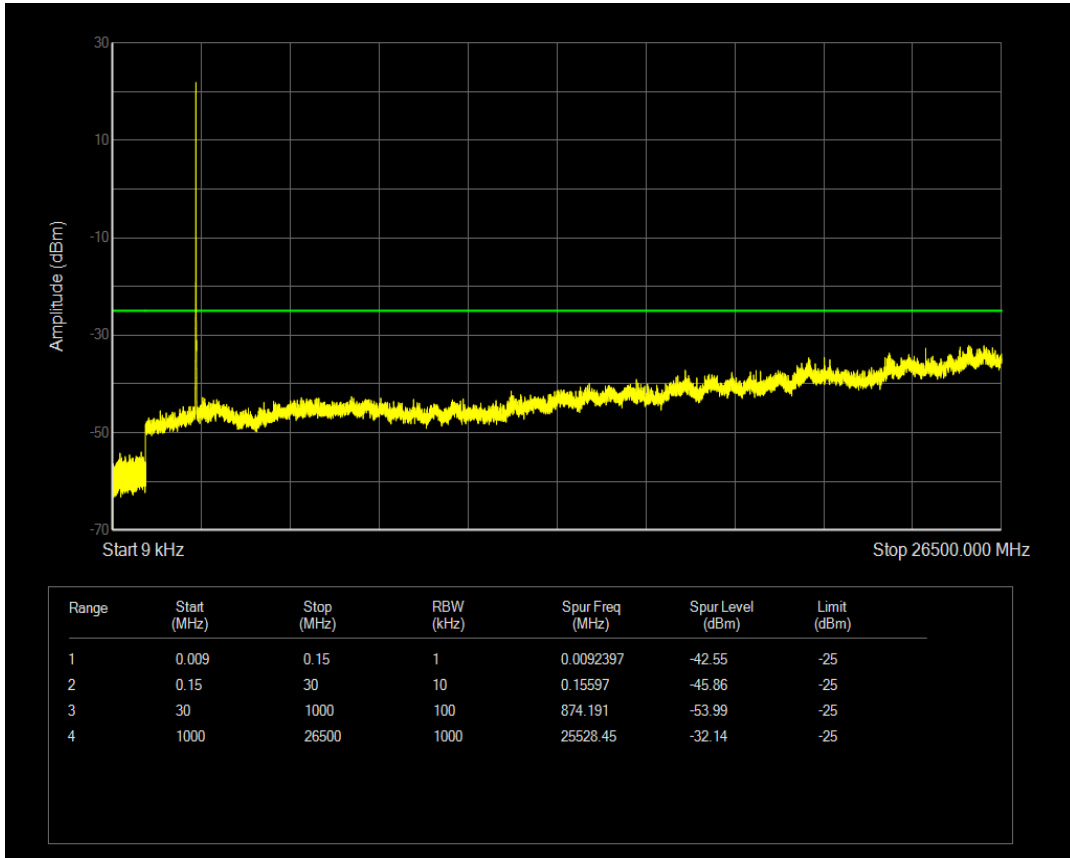

Band5 QAM16 BW=10MHz Channel=20600 RB Size=1 Position=#0

Band5 QAM16 BW=10MHz Channel=20600 RB Size=50 Position=#0

Band7 QPSK BW=5MHz Channel=20775 RB Size=1 Position=#0

Band7 QPSK BW=5MHz Channel=20775 RB Size=25 Position=#0