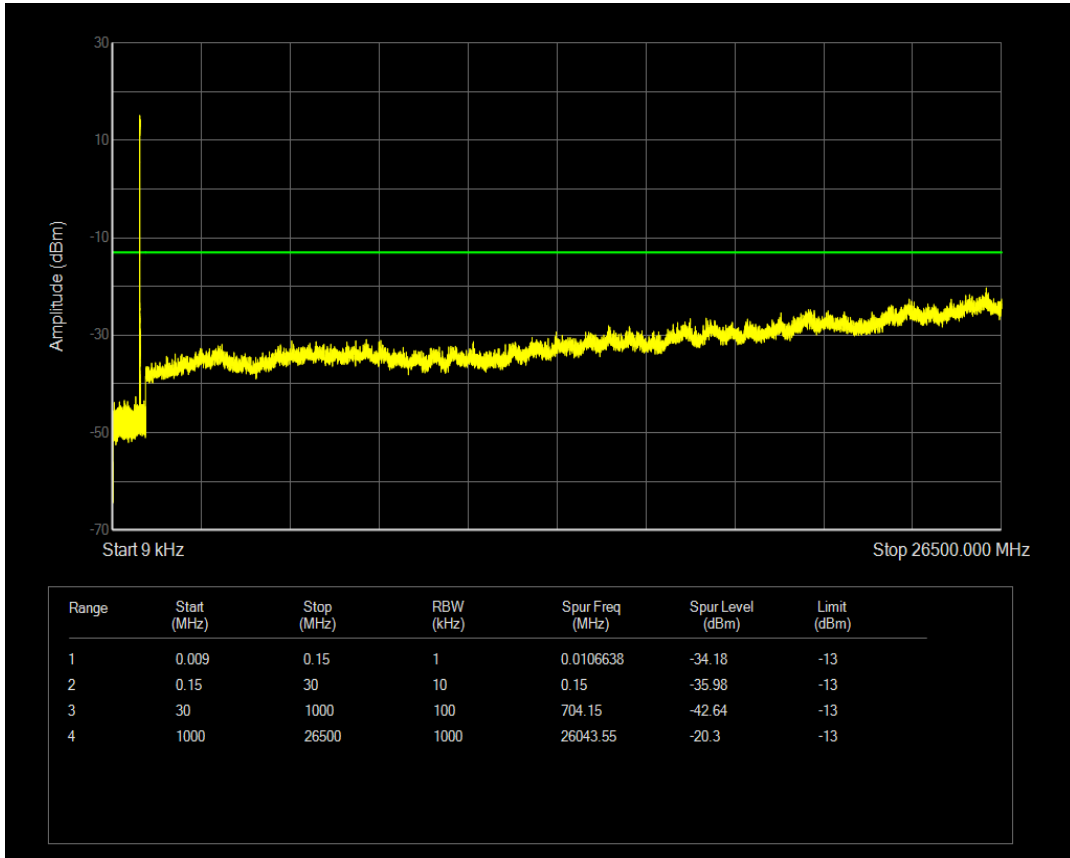

Band5 QAM16 BW=3MHz Channel=20415 RB Size=15 Position=#0

Band5 QPSK BW=3MHz Channel=20525 RB Size=1 Position=#0