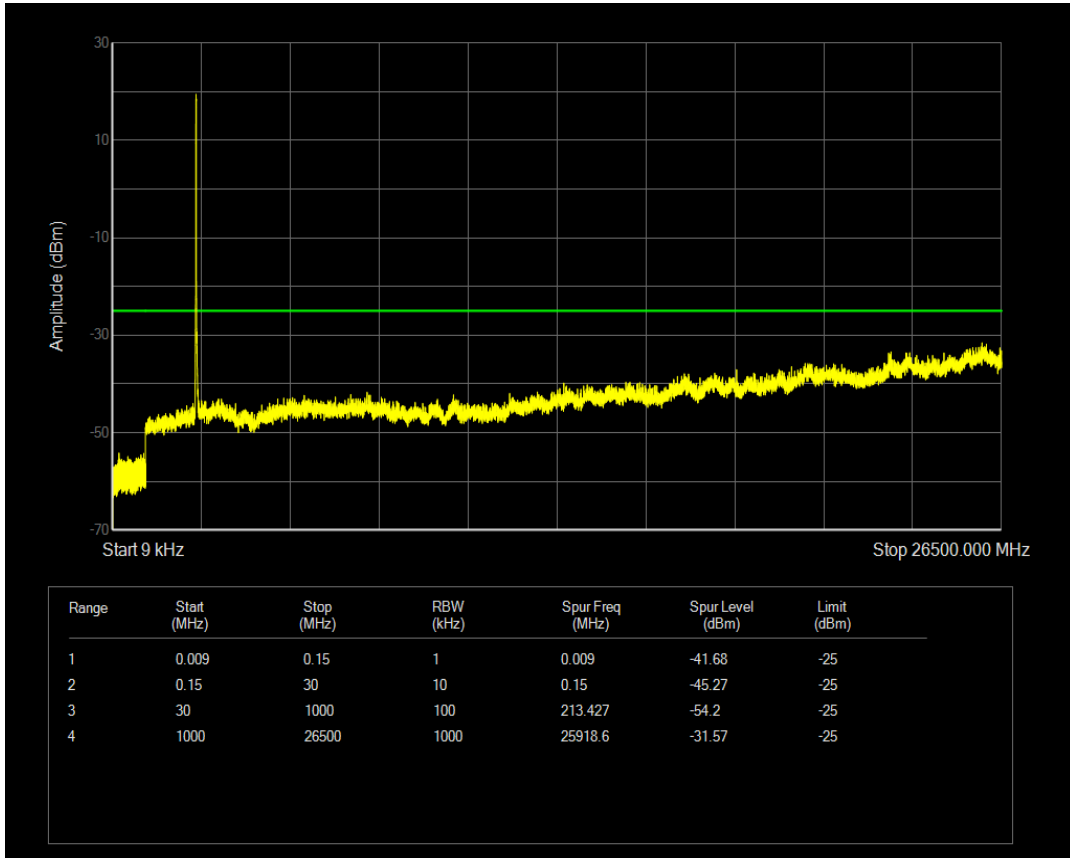

Band7 QAM16 BW=10MHz Channel=21400 RB Size=1 Position=#0

Band7 QAM16 BW=10MHz Channel=21400 RB Size=50 Position=#0

Band7 QPSK BW=15MHz Channel=20825 RB Size=1 Position=#0

Band7 QPSK BW=15MHz Channel=20825 RB Size=75 Position=#0