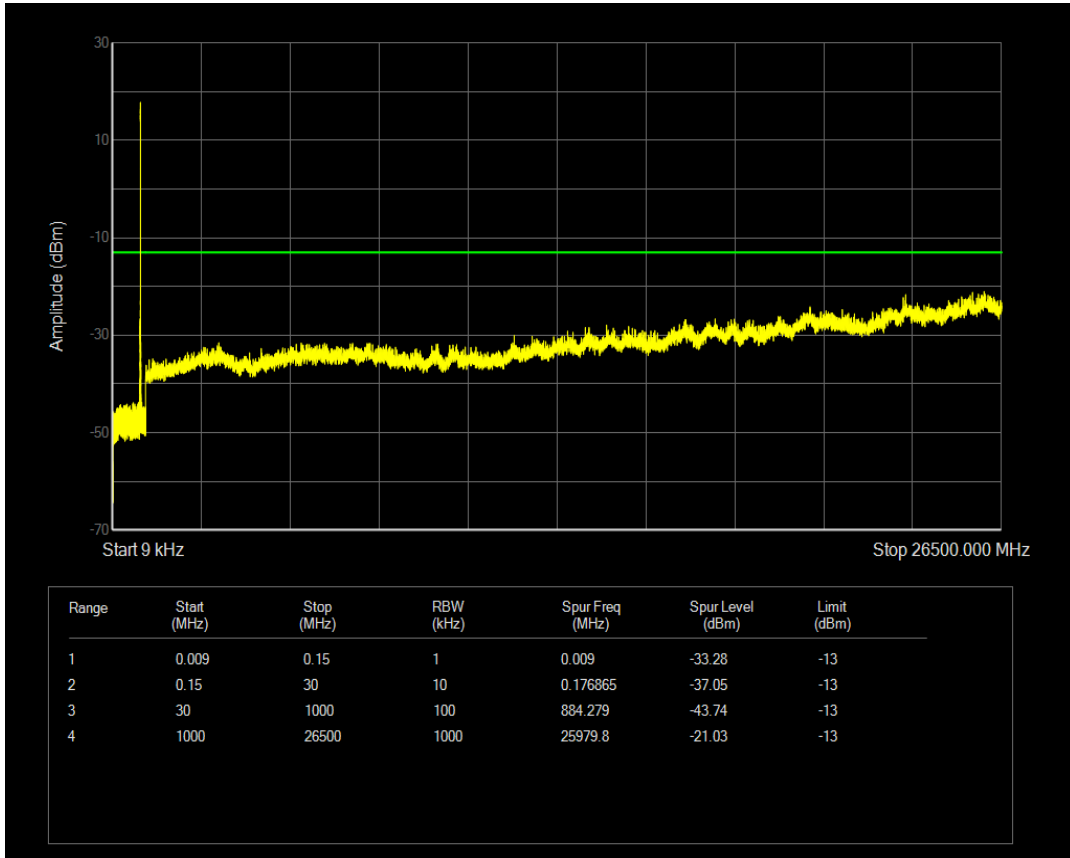

Band5 QAM16 BW=3MHz Channel=20525 RB Size=1 Position=#0

Band5 QAM16 BW=3MHz Channel=20525 RB Size=15 Position=#0

Band5 QPSK BW=3MHz Channel=20635 RB Size=1 Position=#0

Band5 QPSK BW=3MHz Channel=20635 RB Size=15 Position=#0