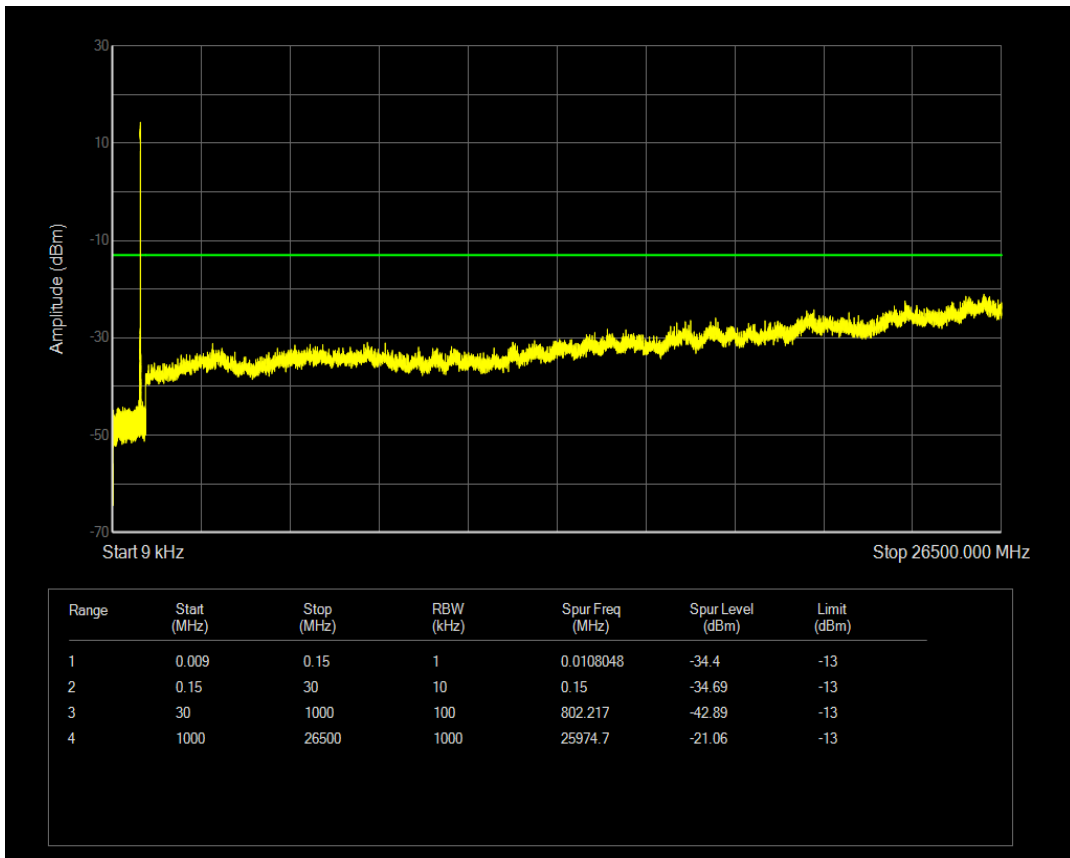

Band5 QAM16 BW=5MHz Channel=20625 RB Size=25 Position=#0

Band5 QAM16 BW=5MHz Channel=20625 RB Size=1 Position=#0