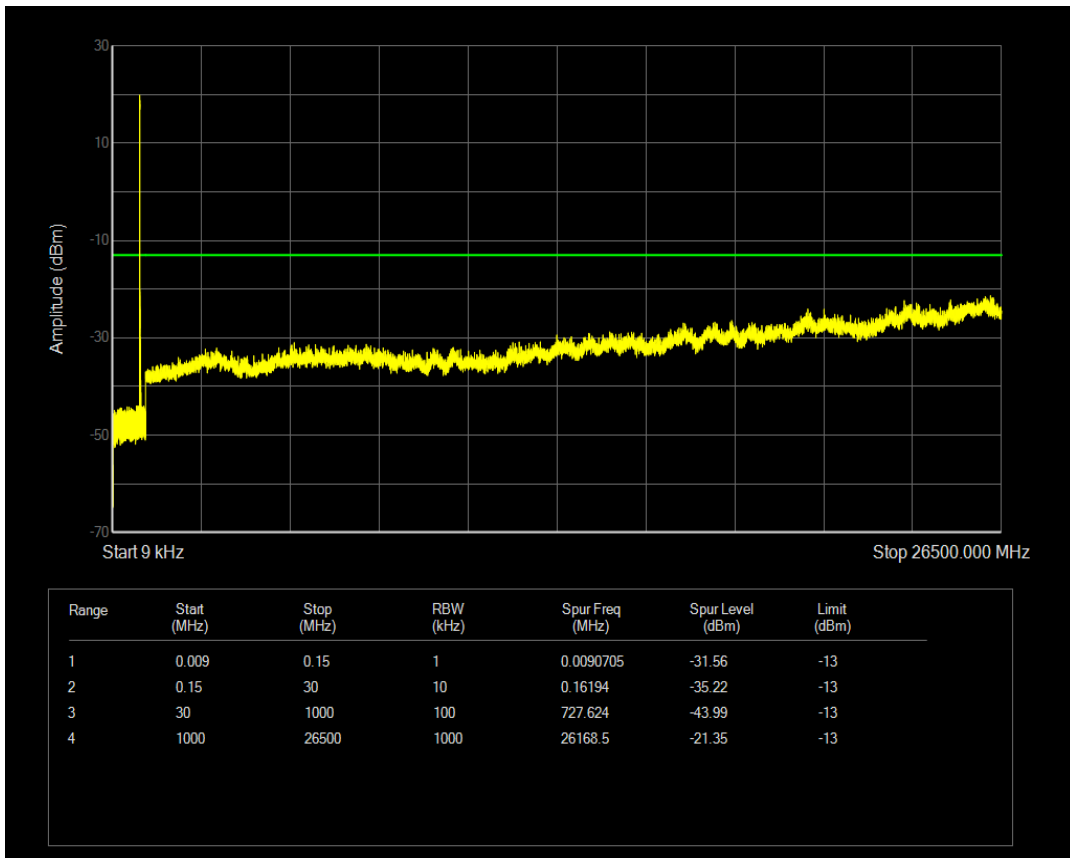

Band41 QAM16 BW=20MHz Channel=41090 RB Size=1 Position=#0

Band41 QAM16 BW=20MHz Channel=41090 RB Size=100 Position=#0

Band5 QPSK BW=1.4MHz Channel=20407 RB Size=1 Position=#0

Band5 QAM16 BW=1.4MHz Channel=20407 RB Size=1 Position=#0

Band5 QPSK BW=1.4MHz Channel=20407 RB Size=6 Position=#0

Band5 QAM16 BW=1.4MHz Channel=20407 RB Size=6 Position=#0

Band5 QPSK BW=1.4MHz Channel=20525 RB Size=6 Position=#0

Band5 QPSK BW=1.4MHz Channel=20525 RB Size=1 Position=#0