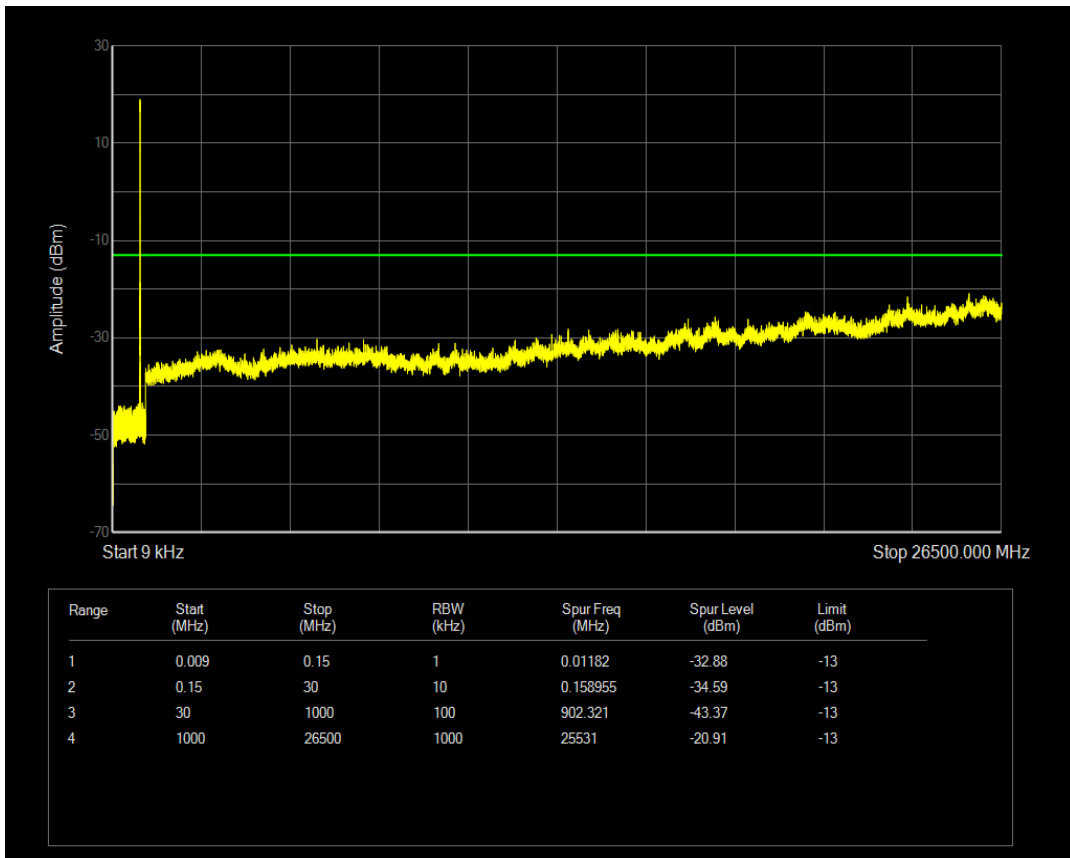

Band5 QPSK BW=1.4MHz Channel=20407 RB Size=6 Position=#0

Band5 QAM16 BW=1.4MHz Channel=20407 RB Size=6 Position=#0

Band5 QPSK BW=1.4MHz Channel=20525 RB Size=6 Position=#0

Band5 QPSK BW=1.4MHz Channel=20525 RB Size=1 Position=#0

Band5 QAM16 BW=1.4MHz Channel=20525 RB Size=1 Position=#0

Band5 QPSK BW=1.4MHz Channel=20643 RB Size=1 Position=#0

Band5 QAM16 BW=1.4MHz Channel=20525 RB Size=6 Position=#0

Band5 QAM16 BW=1.4MHz Channel=20643 RB Size=1 Position=#0