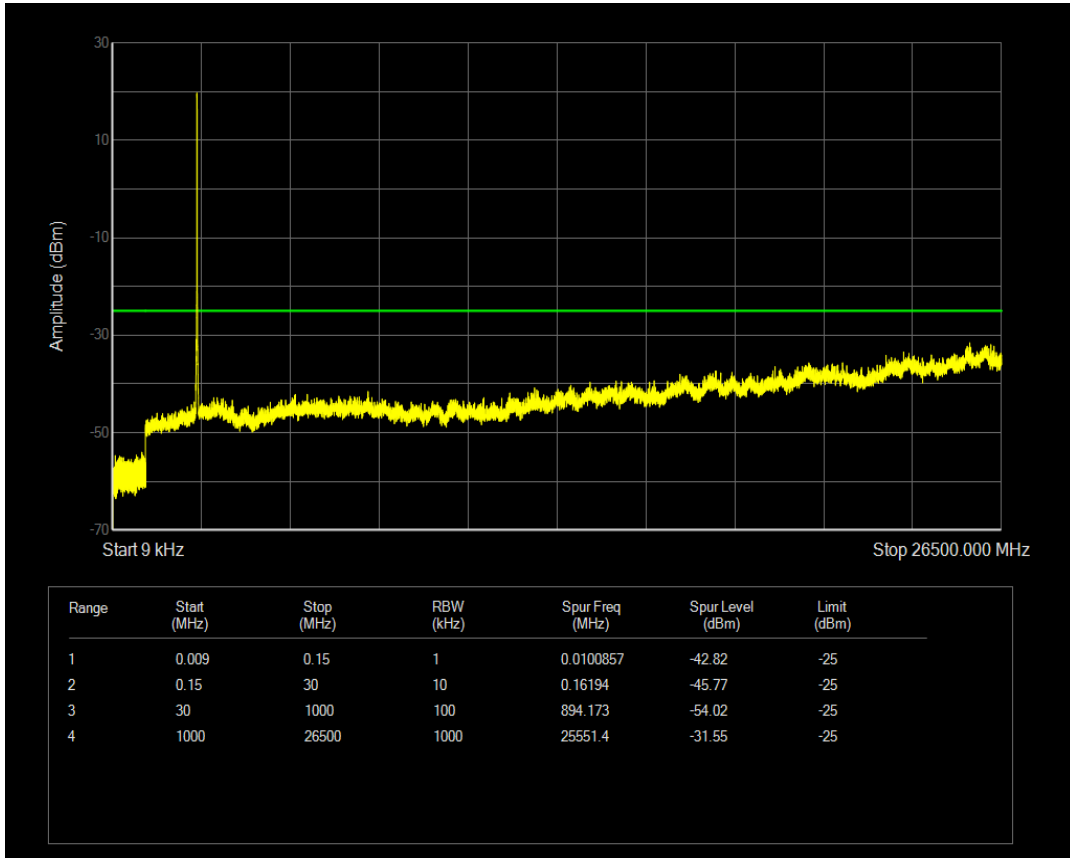

Band7 QAM16 BW=10MHz Channel=20800 RB Size=1 Position=#0

Band7 QAM16 BW=10MHz Channel=20800 RB Size=50 Position=#0

Band7 QPSK BW=10MHz Channel=21100 RB Size=1 Position=#0

Band7 QPSK BW=10MHz Channel=21100 RB Size=50 Position=#0

Band7 QAM16 BW=10MHz Channel=21100 RB Size=1 Position=#0

Band7 QAM16 BW=10MHz Channel=21100 RB Size=50 Position=#0

Band7 QPSK BW=10MHz Channel=21400 RB Size=1 Position=#0

Band7 QPSK BW=10MHz Channel=21400 RB Size=50 Position=#0