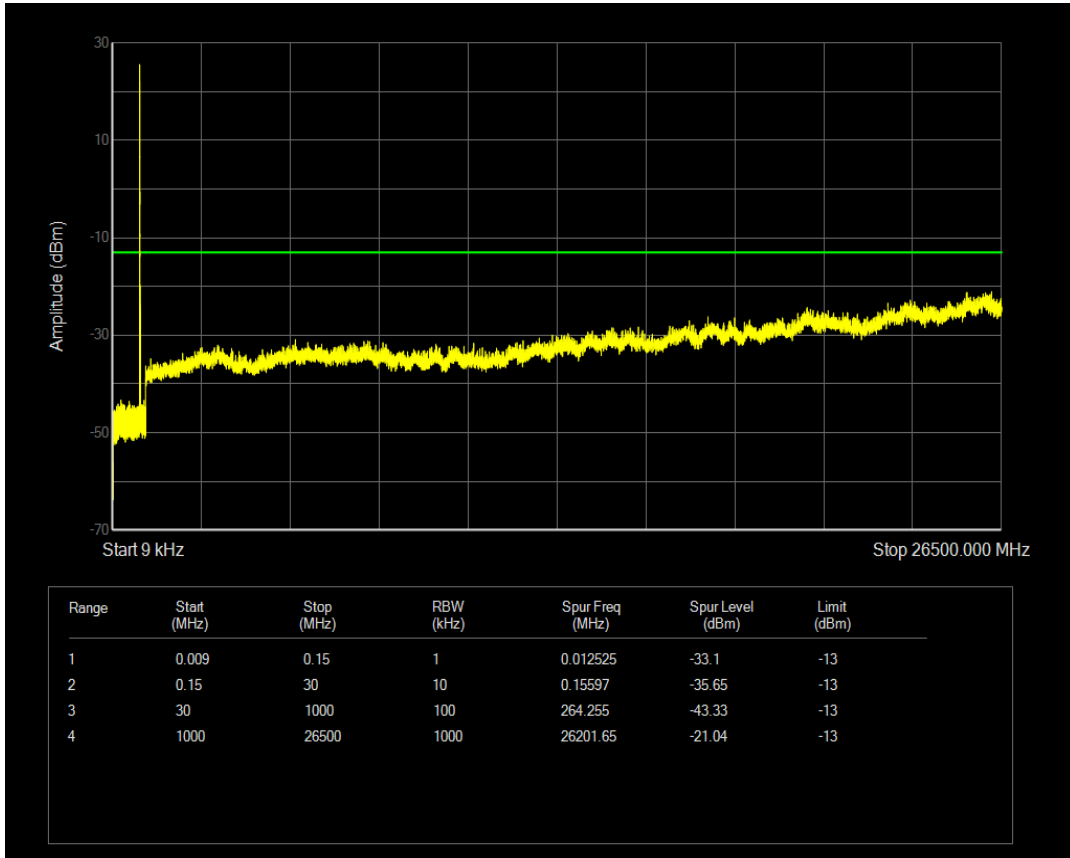

Band5 QAM16 BW=5MHz Channel=20625 RB Size=25 Position=#0

Band5 QAM16 BW=5MHz Channel=20625 RB Size=1 Position=#0

Band5 QPSK BW=10MHz Channel=20450 RB Size=1 Position=#0

Band5 QAM16 BW=10MHz Channel=20450 RB Size=1 Position=#0

Band5 QPSK BW=10MHz Channel=20450 RB Size=50 Position=#0

Band5 QPSK BW=10MHz Channel=20525 RB Size=1 Position=#0

Band5 QAM16 BW=10MHz Channel=20450 RB Size=50 Position=#0

Band5 QPSK BW=10MHz Channel=20525 RB Size=50 Position=#0