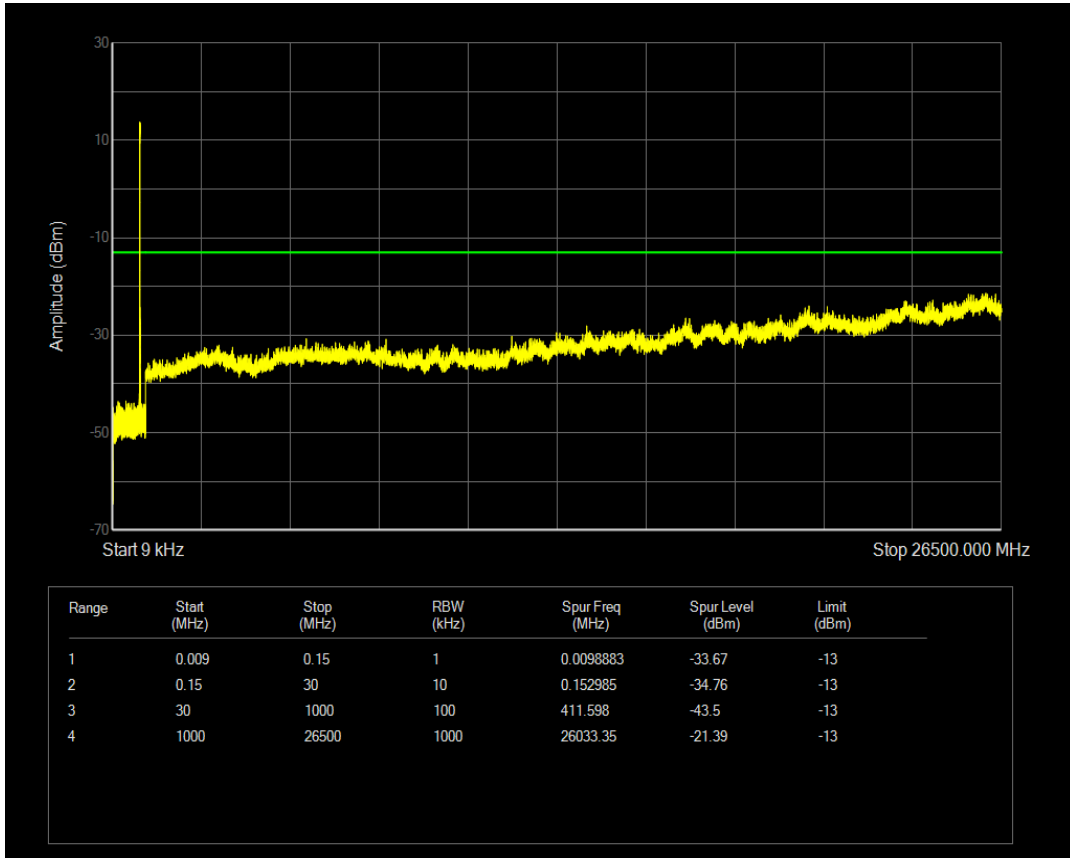

Band5 QAM16 BW=3MHz Channel=20635 RB Size=1 Position=#0

Band5 QPSK BW=5MHz Channel=20425 RB Size=1 Position=#0

Band5 QAM16 BW=3MHz Channel=20635 RB Size=15 Position=#0

Band5 QPSK BW=5MHz Channel=20425 RB Size=25 Position=#0

Band5 QAM16 BW=5MHz Channel=20425 RB Size=25 Position=#0

Band5 QAM16 BW=5MHz Channel=20425 RB Size=1 Position=#0

Band5 QPSK BW=5MHz Channel=20525 RB Size=25 Position=#0

Band5 QPSK BW=5MHz Channel=20525 RB Size=1 Position=#0