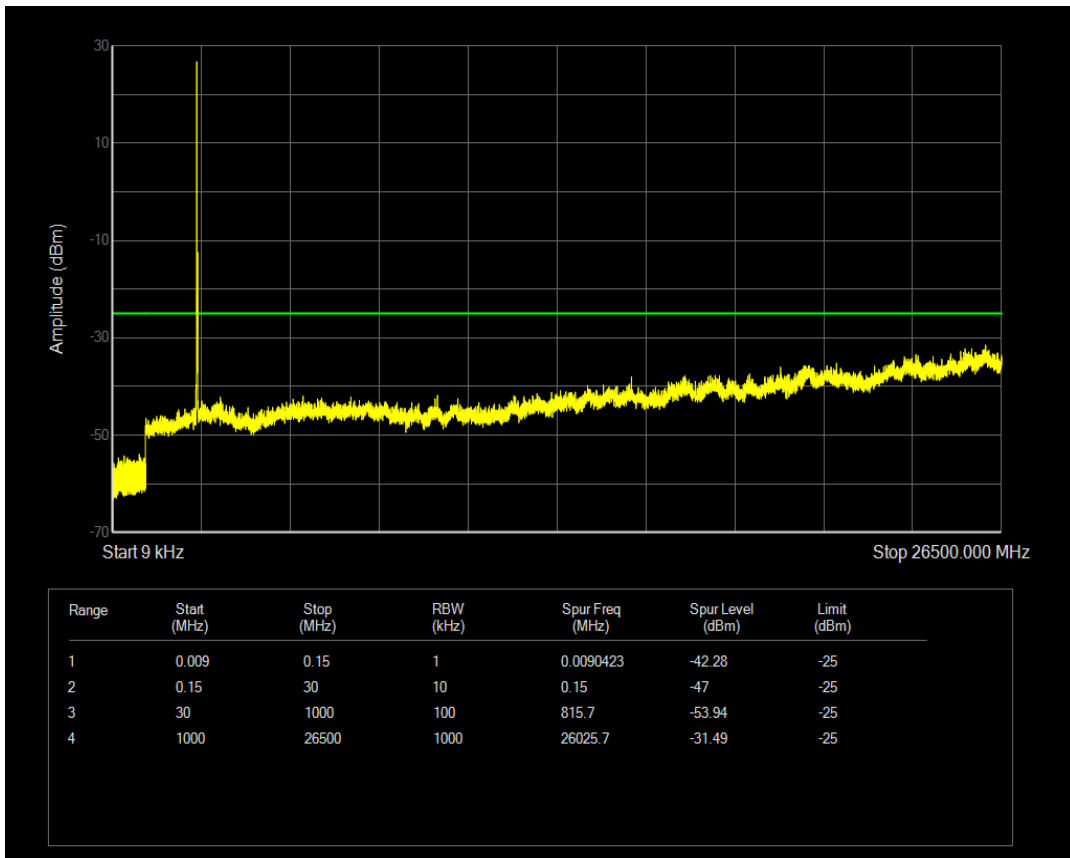

Band7 QPSK BW=15MHz Channel=21100 RB Size=1 Position=#0

Band7 QPSK BW=15MHz Channel=21100 RB Size=75 Position=#0