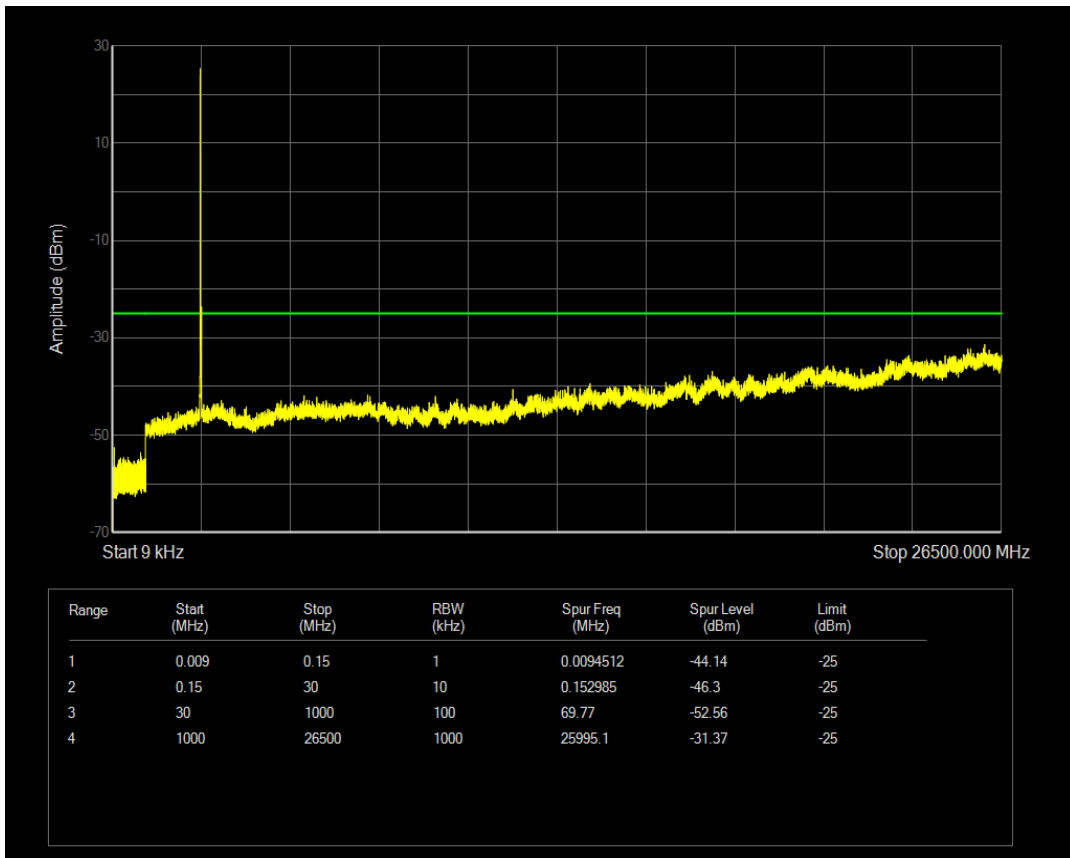

Band41 QAM16 BW=20MHz Channel=40640 RB Size=1 Position=#0

Band41 QAM16 BW=20MHz Channel=40640 RB Size=100 Position=#0

Band41 QPSK BW=20MHz Channel=41090 RB Size=1 Position=#0

Band41 QPSK BW=20MHz Channel=41090 RB Size=100 Position=#0

Band41 QAM16 BW=20MHz Channel=41090 RB Size=1 Position=#0

Band41 QAM16 BW=20MHz Channel=41090 RB Size=100 Position=#0

Band5 QPSK BW=1.4MHz Channel=20407 RB Size=1 Position=#0

Band5 QAM16 BW=1.4MHz Channel=20407 RB Size=1 Position=#0