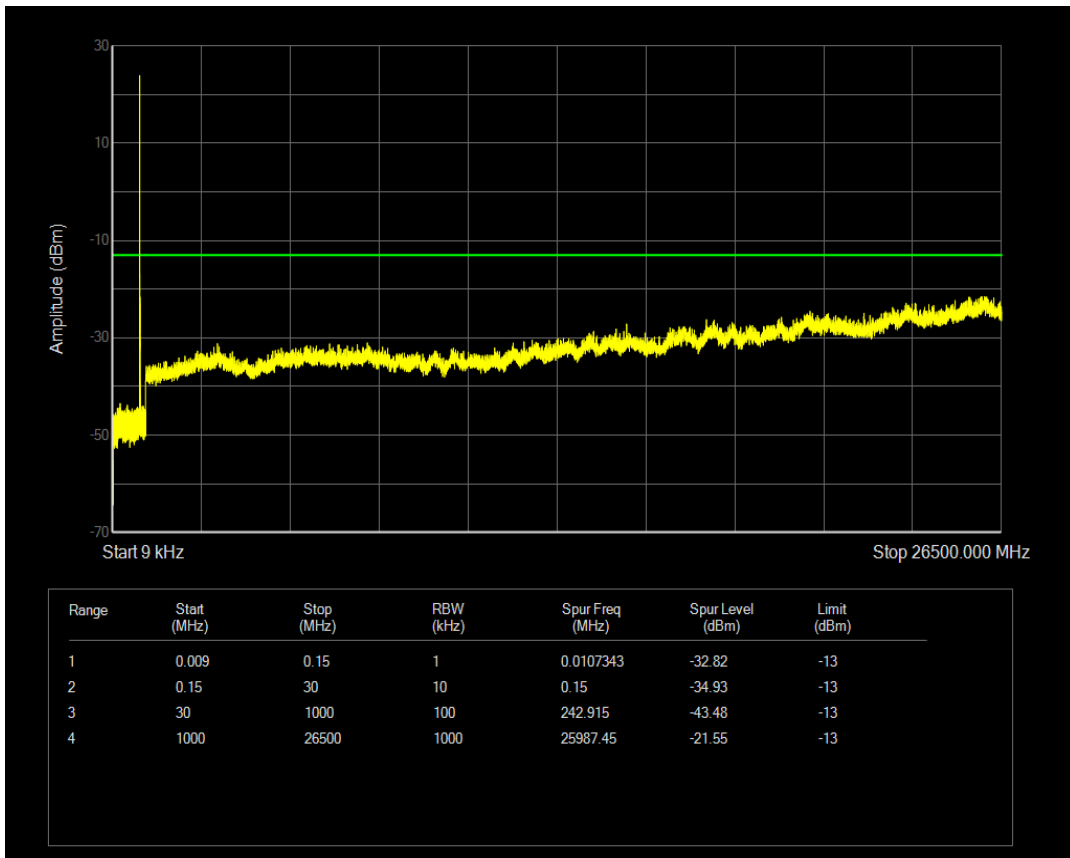

Band5 QPSK BW=1.4MHz Channel=20407 RB Size=6 Position=#0

Band5 QAM16 BW=1.4MHz Channel=20407 RB Size=6 Position=#0

Band5 QPSK BW=1.4MHz Channel=20525 RB Size=6 Position=#0

Band5 QPSK BW=1.4MHz Channel=20525 RB Size=1 Position=#0

Band5 QAM16 BW=1.4MHz Channel=20525 RB Size=1 Position=#0

Band5 QPSK BW=1.4MHz Channel=20643 RB Size=1 Position=#0

Band5 QAM16 BW=1.4MHz Channel=20525 RB Size=6 Position=#0

Band5 QAM16 BW=1.4MHz Channel=20643 RB Size=1 Position=#0

Band5 QPSK BW=1.4MHz Channel=20643 RB Size=6 Position=#0

Band5 QAM16 BW=1.4MHz Channel=20643 RB Size=6 Position=#0

Band5 QPSK BW=3MHz Channel=20415 RB Size=1 Position=#0

Band5 QPSK BW=3MHz Channel=20415 RB Size=15 Position=#0