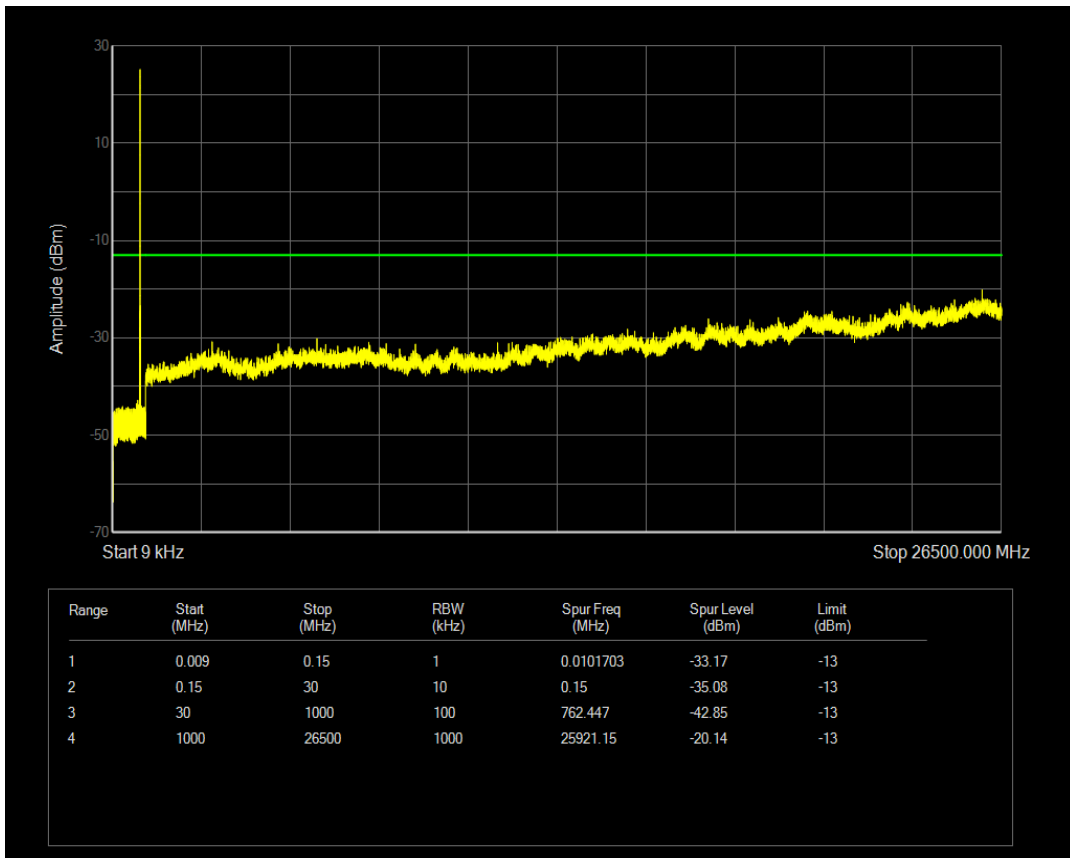

Band5 QAM16 BW=3MHz Channel=20525 RB Size=1 Position=#0

Band5 QAM16 BW=3MHz Channel=20525 RB Size=15 Position=#0