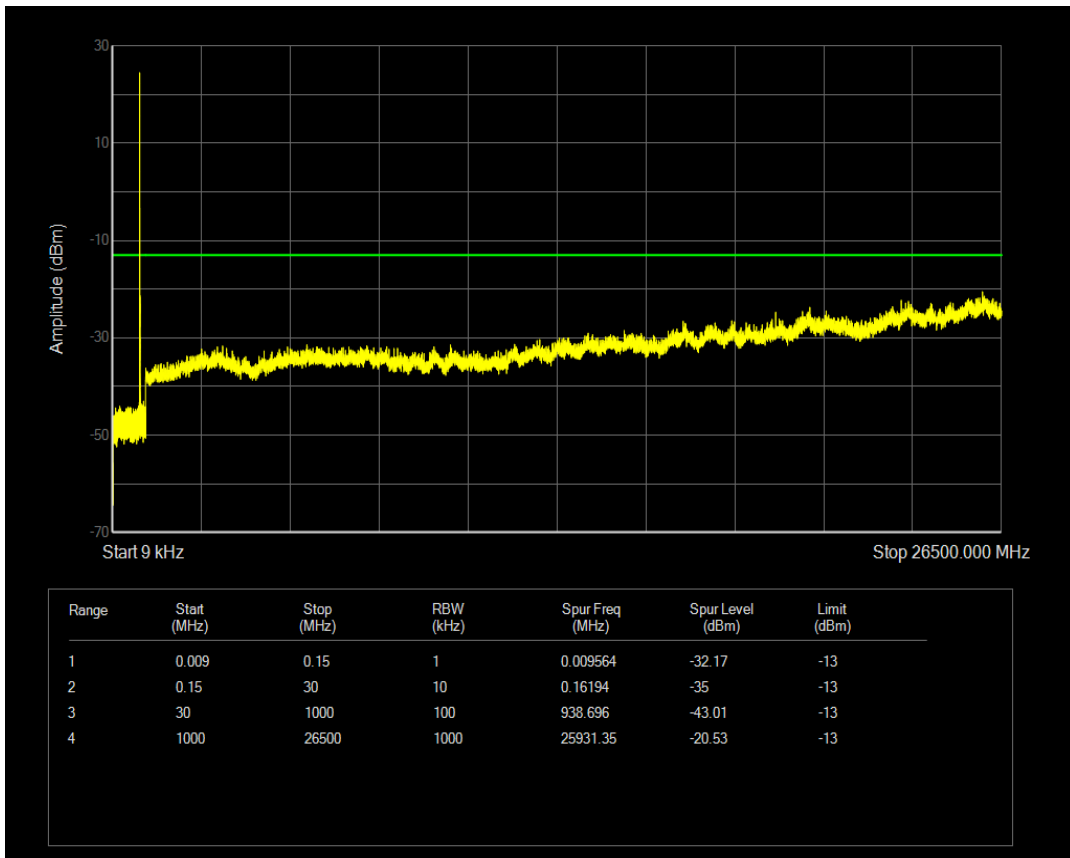

Band5 QAM16 BW=3MHz Channel=20415 RB Size=1 Position=#0

Band5 QAM16 BW=3MHz Channel=20415 RB Size=15 Position=#0