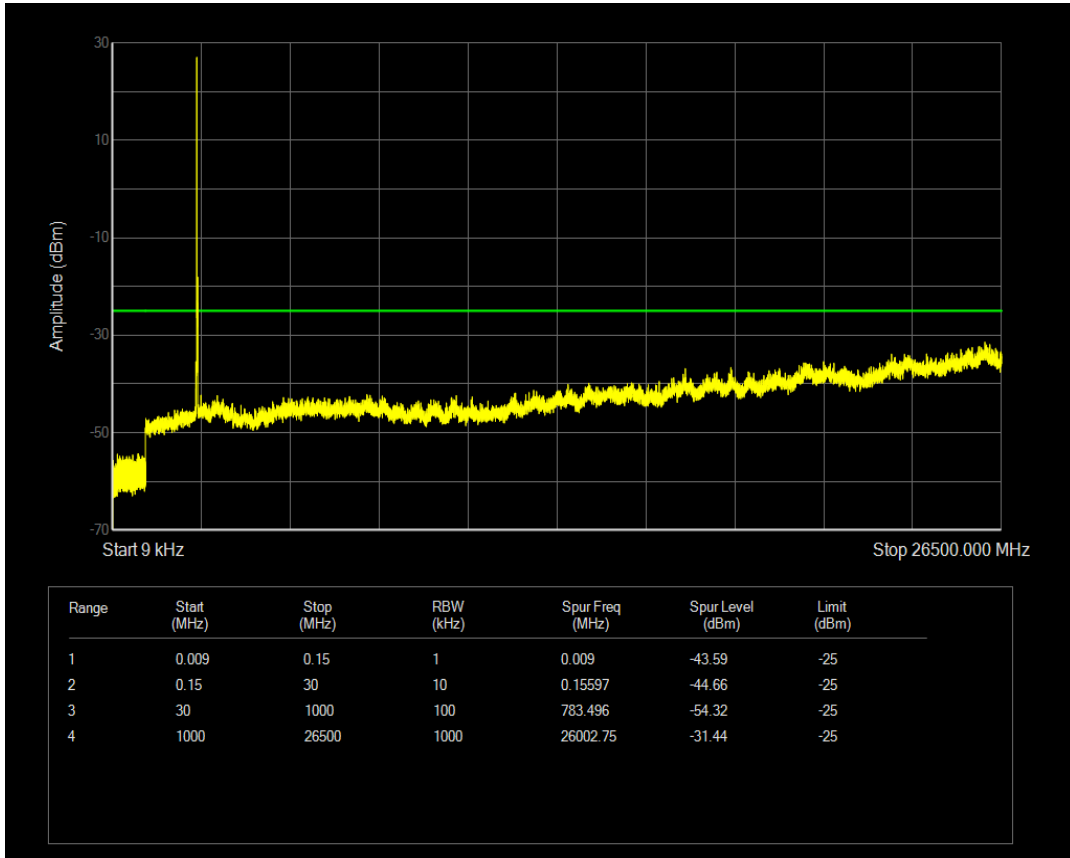

Band7 QAM16 BW=15MHz Channel=21100 RB Size=1 Position=#0

Band7 QPSK BW=15MHz Channel=21375 RB Size=1 Position=#0