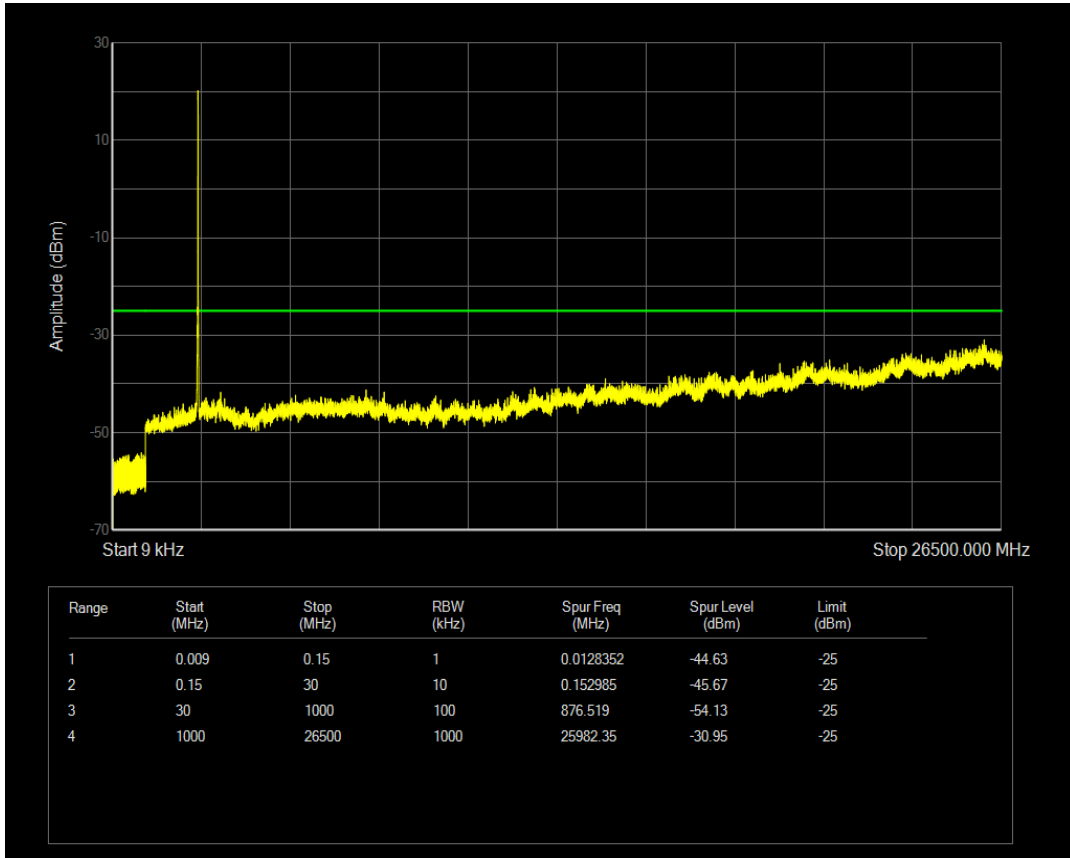

Band7 QAM16 BW=10MHz Channel=21100 RB Size=1 Position=#0

Band7 QAM16 BW=10MHz Channel=21100 RB Size=50 Position=#0

Band7 QPSK BW=10MHz Channel=21400 RB Size=1 Position=#0

Band7 QPSK BW=10MHz Channel=21400 RB Size=50 Position=#0