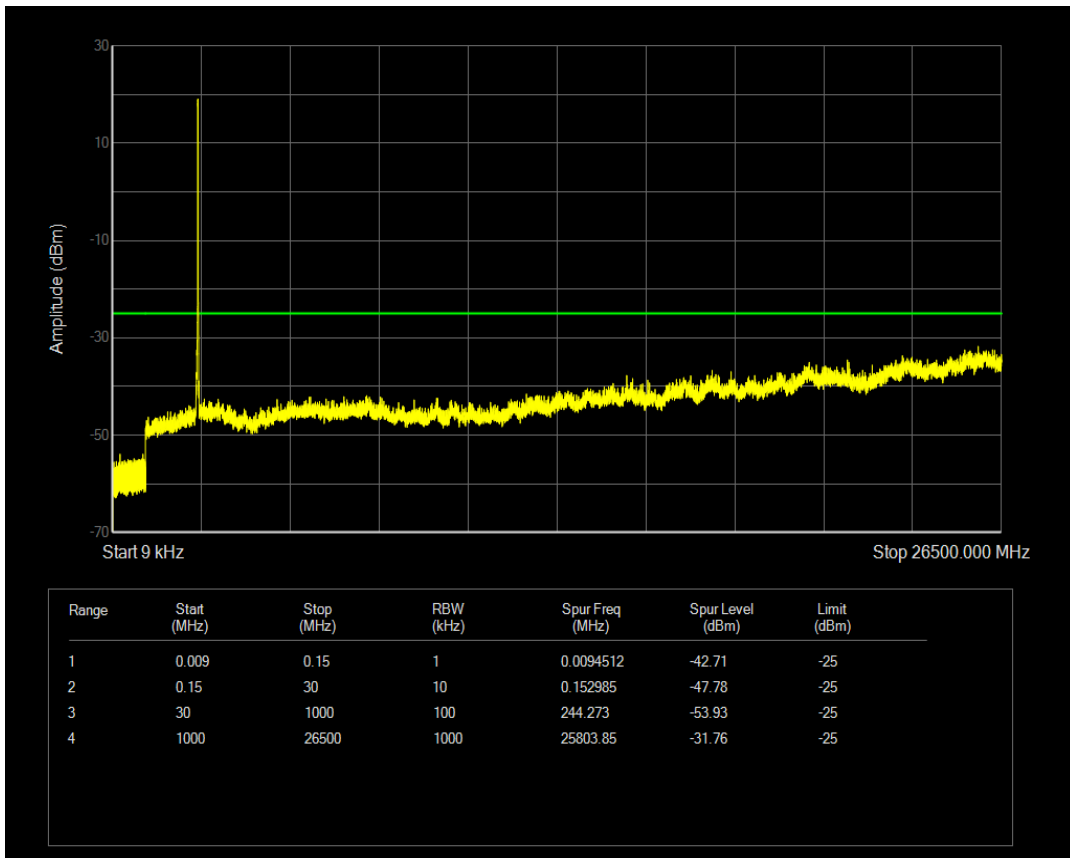

Band7 QPSK BW=15MHz Channel=21375 RB Size=75 Position=#0

Band7 QAM16 BW=15MHz Channel=21375 RB Size=75 Position=#0