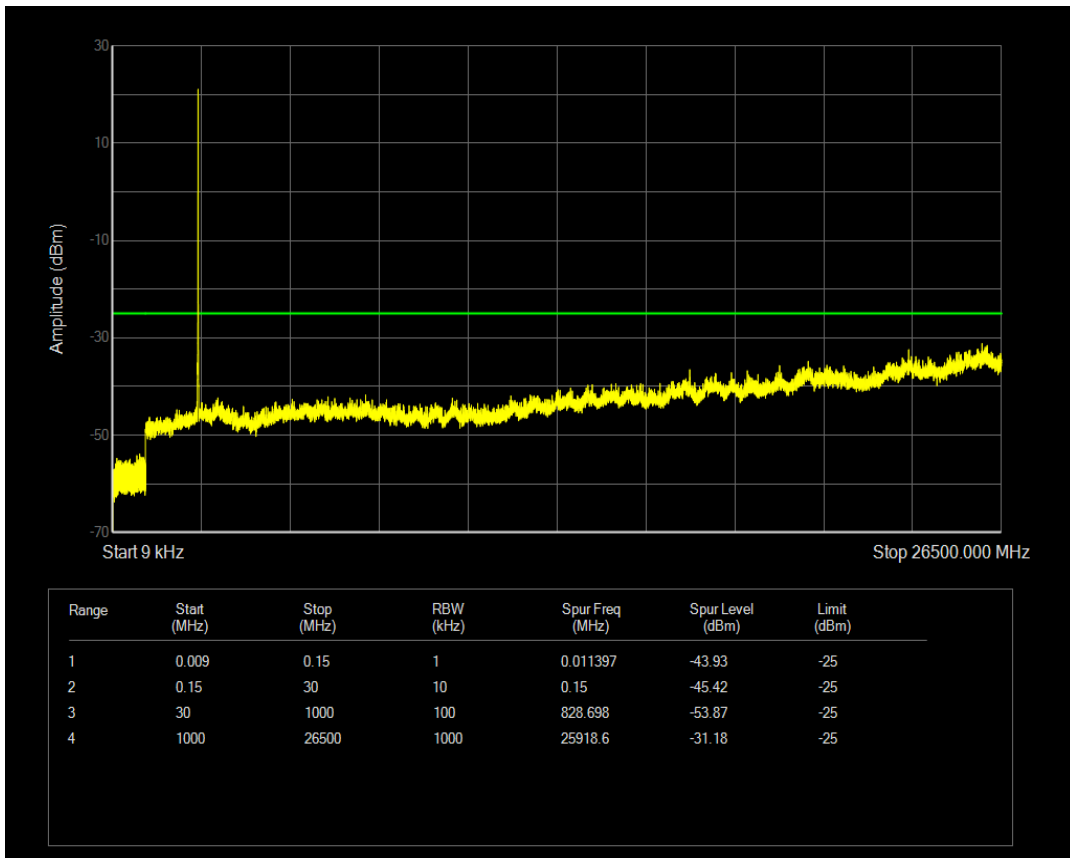

Band7 QAM16 BW=5MHz Channel=21425 RB Size=25 Position=#0

Band7 QPSK BW=10MHz Channel=20800 RB Size=50 Position=#0