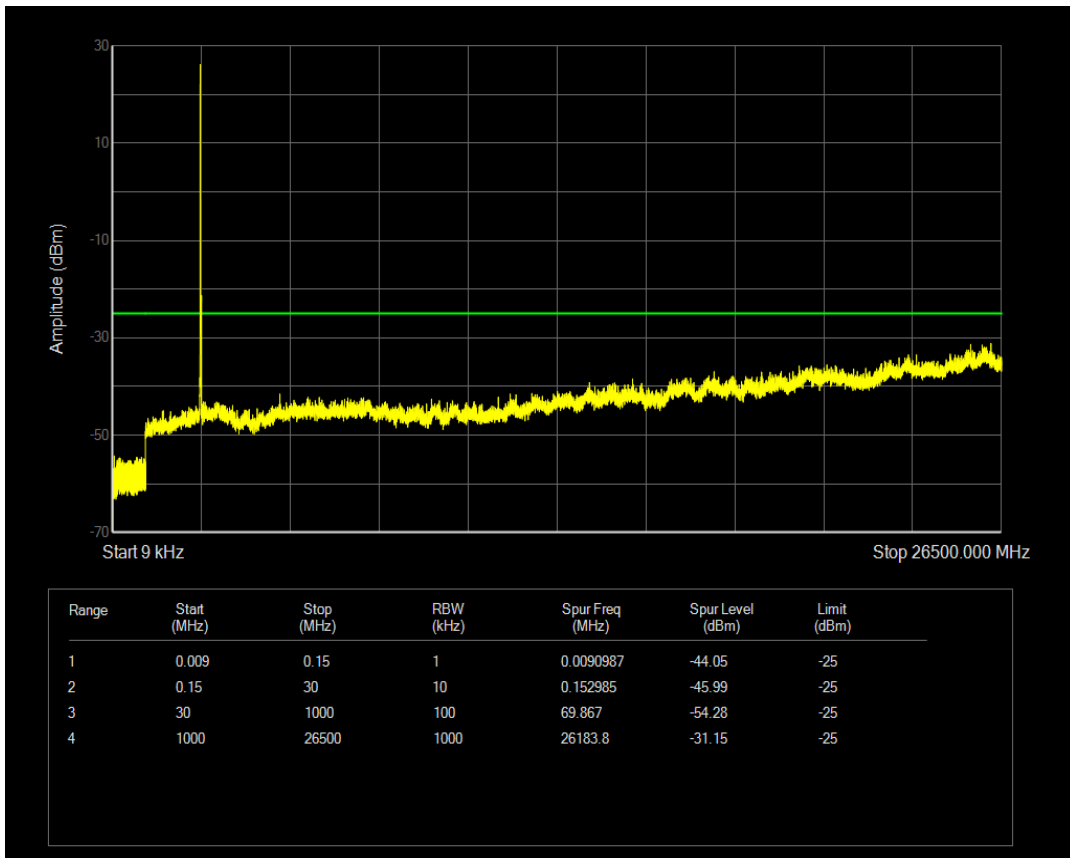

Band41 QAM16 BW=20MHz Channel=40640 RB Size=1 Position=#0

Band41 QAM16 BW=20MHz Channel=40640 RB Size=100 Position=#0

Band41 QPSK BW=20MHz Channel=41090 RB Size=1 Position=#0

Band41 QPSK BW=20MHz Channel=41090 RB Size=100 Position=#0

Band41 QAM16 BW=20MHz Channel=41090 RB Size=1 Position=#0

Band41 QAM16 BW=20MHz Channel=41090 RB Size=100 Position=#0

Band5 QPSK BW=1.4MHz Channel=20407 RB Size=1 Position=#0

Band5 QAM16 BW=1.4MHz Channel=20407 RB Size=1 Position=#0