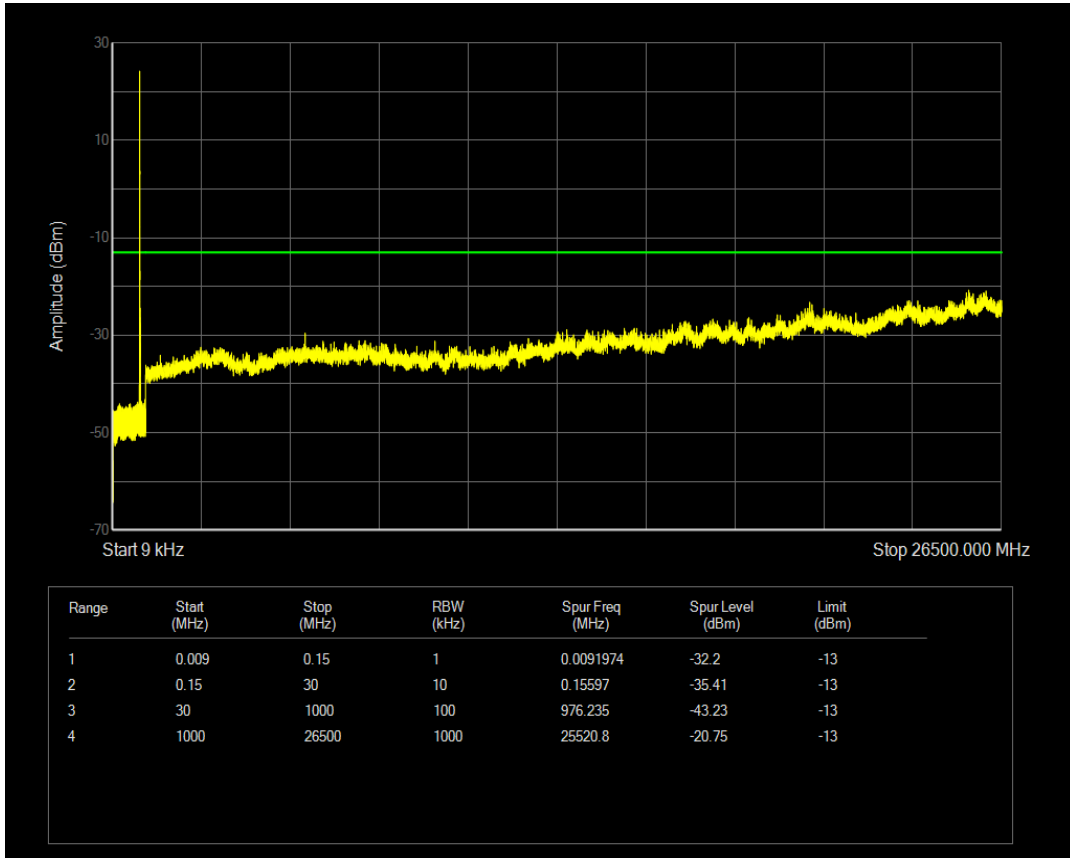

Band5 QAM16 BW=3MHz Channel=20635 RB Size=1 Position=#0

Band5 QPSK BW=5MHz Channel=20425 RB Size=1 Position=#0

Band5 QAM16 BW=3MHz Channel=20635 RB Size=15 Position=#0

Band5 QPSK BW=5MHz Channel=20425 RB Size=25 Position=#0

Band5 QAM16 BW=5MHz Channel=20425 RB Size=25 Position=#0

Band5 QAM16 BW=5MHz Channel=20425 RB Size=1 Position=#0

Band5 QPSK BW=5MHz Channel=20525 RB Size=25 Position=#0

Band5 QPSK BW=5MHz Channel=20525 RB Size=1 Position=#0