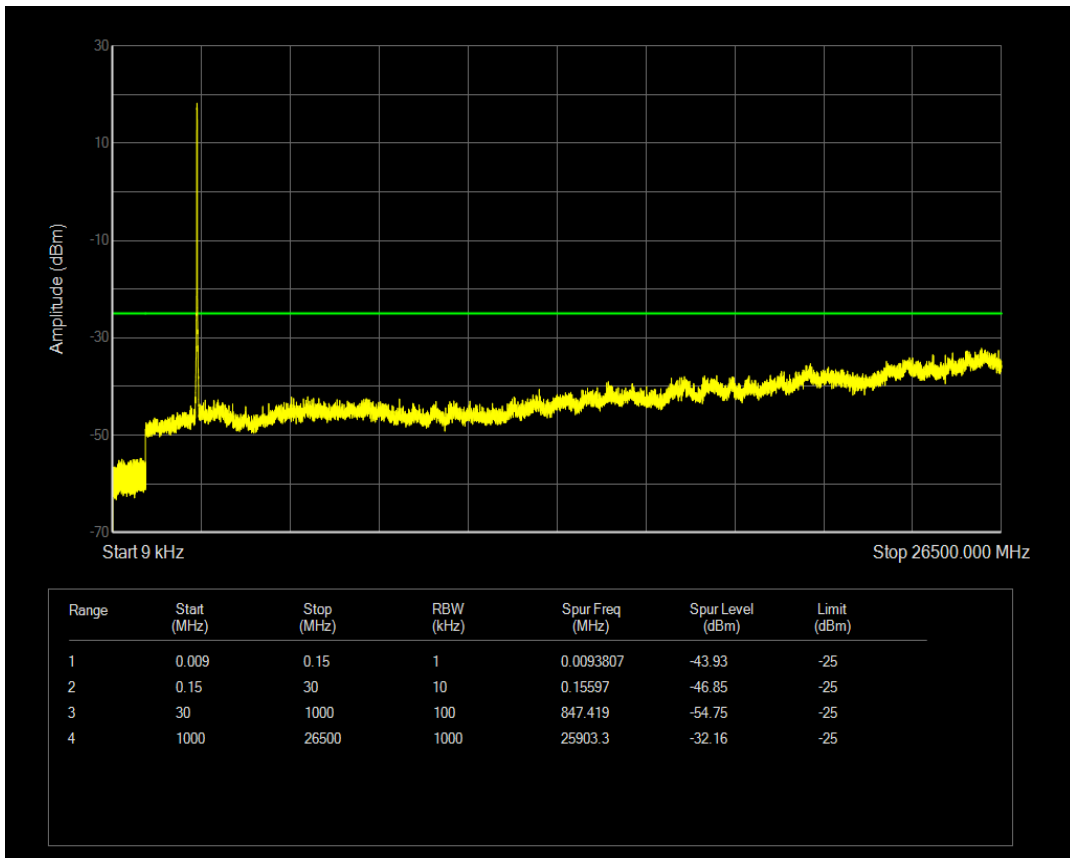

Band7 QAM16 BW=15MHz Channel=21100 RB Size=75 Position=#0

Band7 QAM16 BW=15MHz Channel=21100 RB Size=1 Position=#0