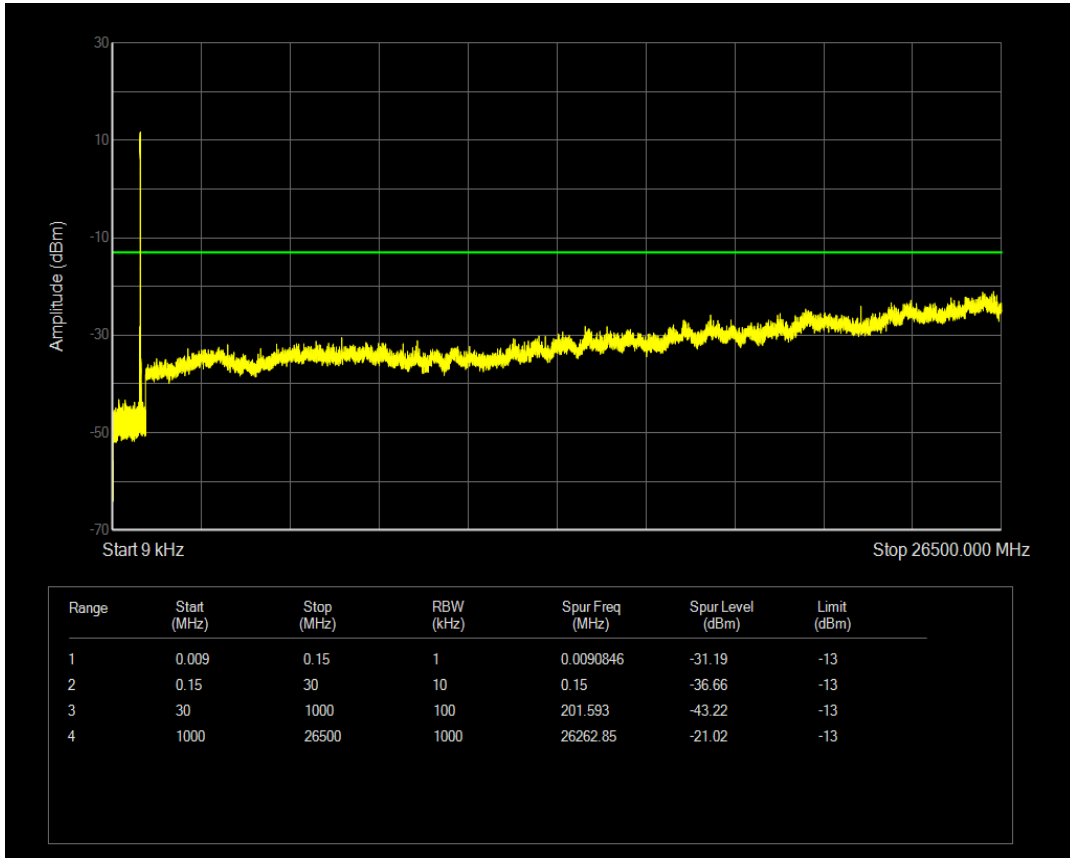

Band5 QAM16 BW=10MHz Channel=20525 RB Size=50 Position=#0

Band5 QAM16 BW=10MHz Channel=20525 RB Size=1 Position=#0

Band5 QPSK BW=10MHz Channel=20600 RB Size=1 Position=#0

Band5 QPSK BW=10MHz Channel=20600 RB Size=50 Position=#0

Band5 QAM16 BW=10MHz Channel=20600 RB Size=1 Position=#0

Band5 QAM16 BW=10MHz Channel=20600 RB Size=50 Position=#0

Band7 QPSK BW=5MHz Channel=20775 RB Size=1 Position=#0

Band7 QPSK BW=5MHz Channel=20775 RB Size=25 Position=#0