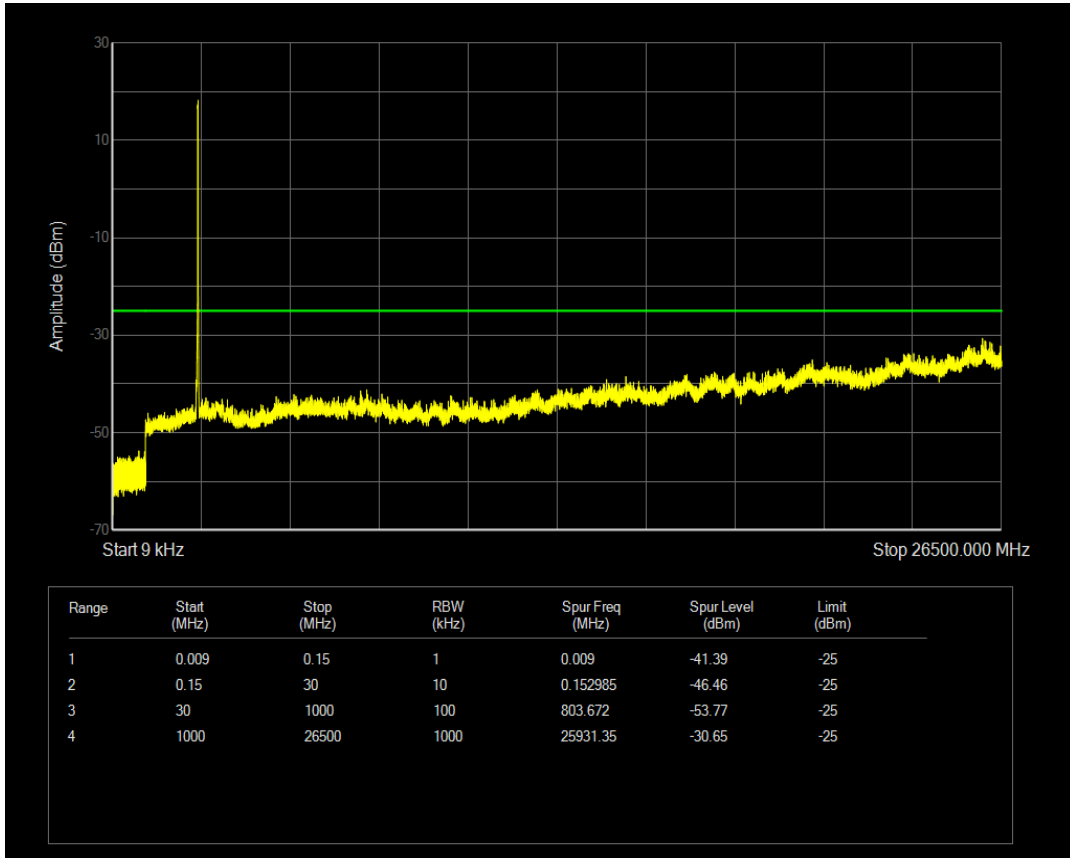

Band7 QAM16 BW=15MHz Channel=21375 RB Size=75 Position=#0

Band7 QPSK BW=20MHz Channel=20850 RB Size=100 Position=#0