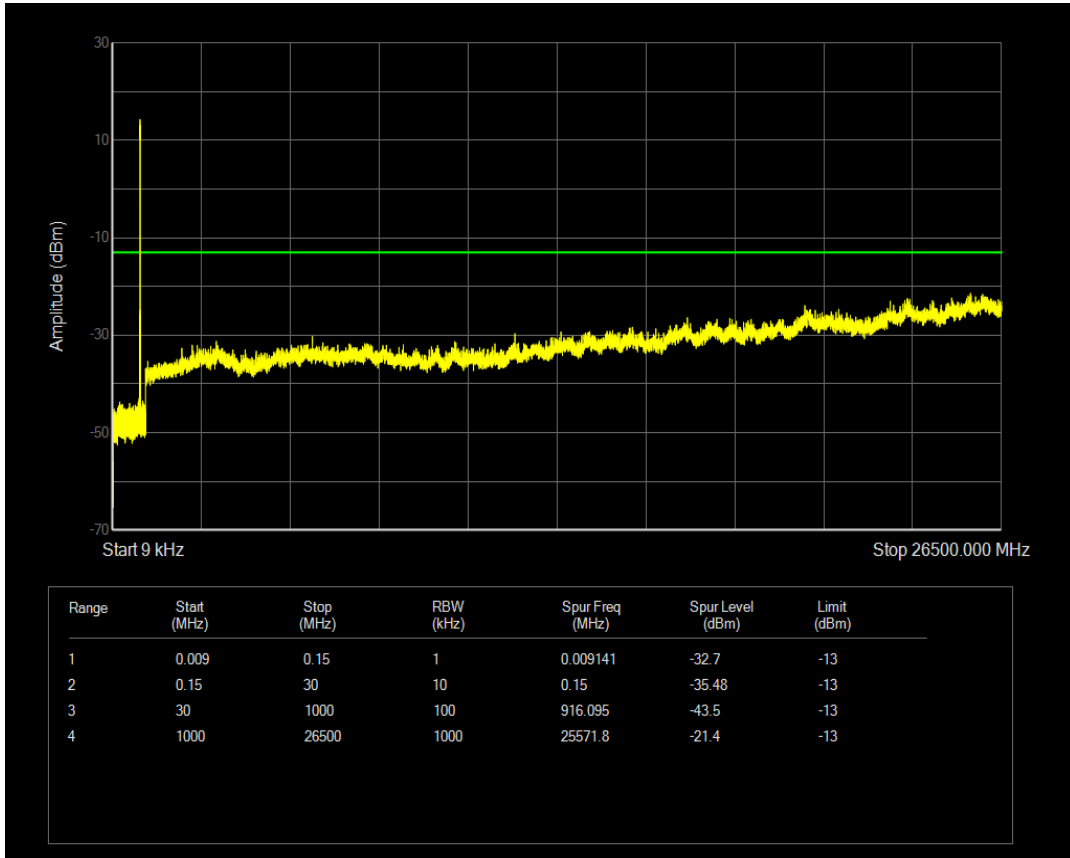

Band5 QAM16 BW=5MHz Channel=20525 RB Size=25 Position=#0

Band5 QPSK BW=5MHz Channel=20625 RB Size=1 Position=#0