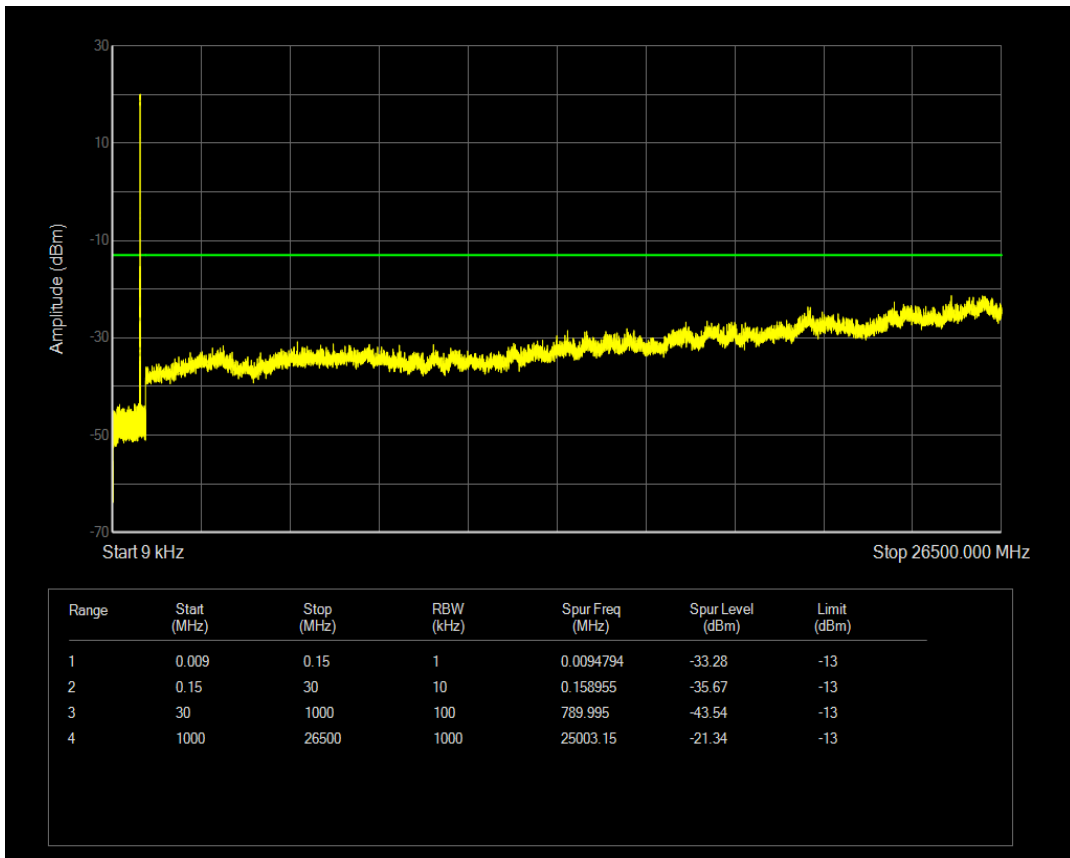

Band41 QAM16 BW=20MHz Channel=41090 RB Size=1 Position=#0

Band41 QAM16 BW=20MHz Channel=41090 RB Size=100 Position=#0

Band5 QPSK BW=1.4MHz Channel=20407 RB Size=1 Position=#0

Band5 QAM16 BW=1.4MHz Channel=20407 RB Size=1 Position=#0

Band5 QPSK BW=1.4MHz Channel=20407 RB Size=6 Position=#0

Band5 QAM16 BW=1.4MHz Channel=20407 RB Size=6 Position=#0

Band5 QPSK BW=1.4MHz Channel=20525 RB Size=6 Position=#0

Band5 QPSK BW=1.4MHz Channel=20525 RB Size=1 Position=#0