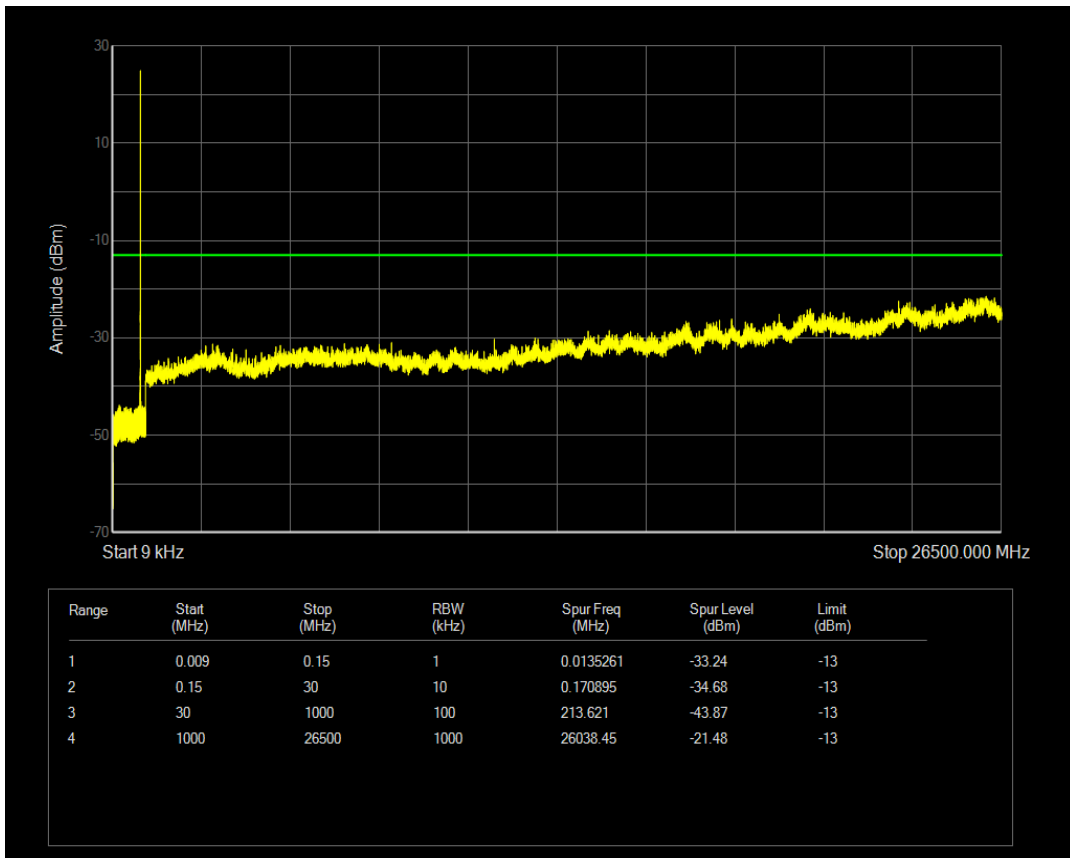

Band5 QPSK BW=3MHz Channel=20635 RB Size=1 Position=#0

Band5 QPSK BW=3MHz Channel=20635 RB Size=15 Position=#0