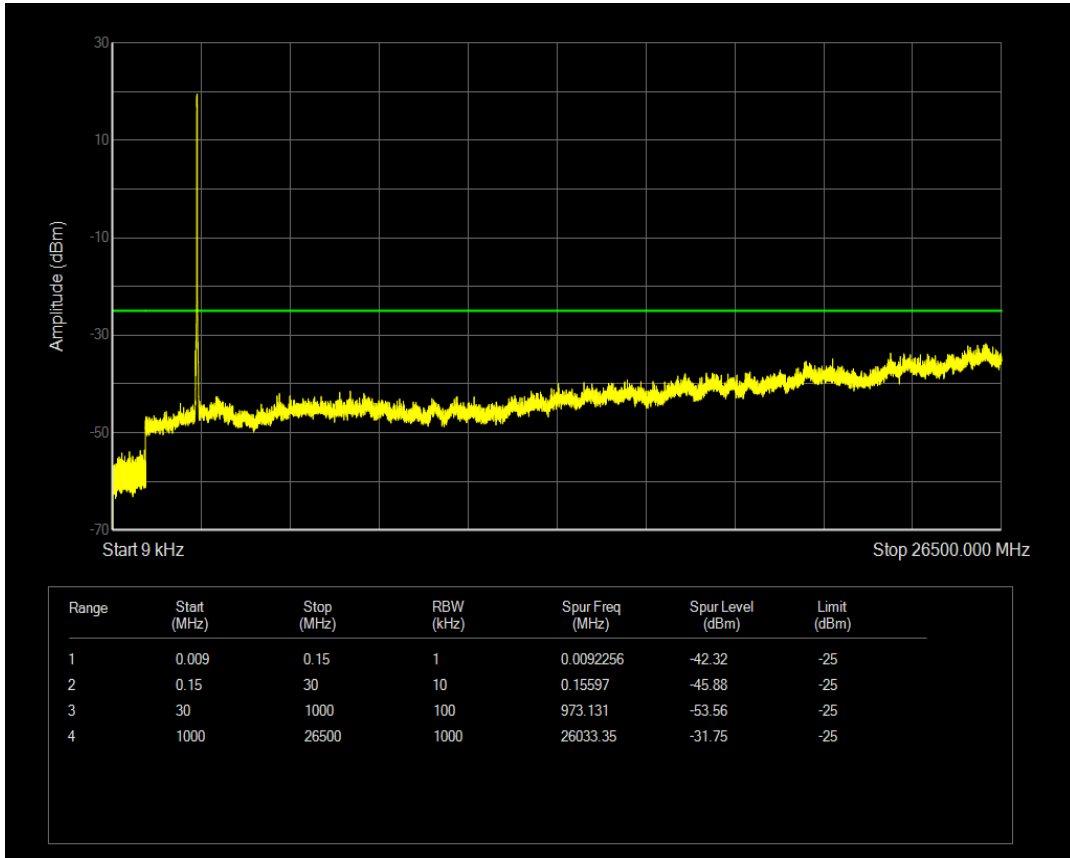

Band7 QAM16 BW=15MHz Channel=20825 RB Size=1 Position=#0

Band7 QAM16 BW=15MHz Channel=20825 RB Size=75 Position=#0

Band7 QPSK BW=15MHz Channel=21100 RB Size=1 Position=#0

Band7 QPSK BW=15MHz Channel=21100 RB Size=75 Position=#0