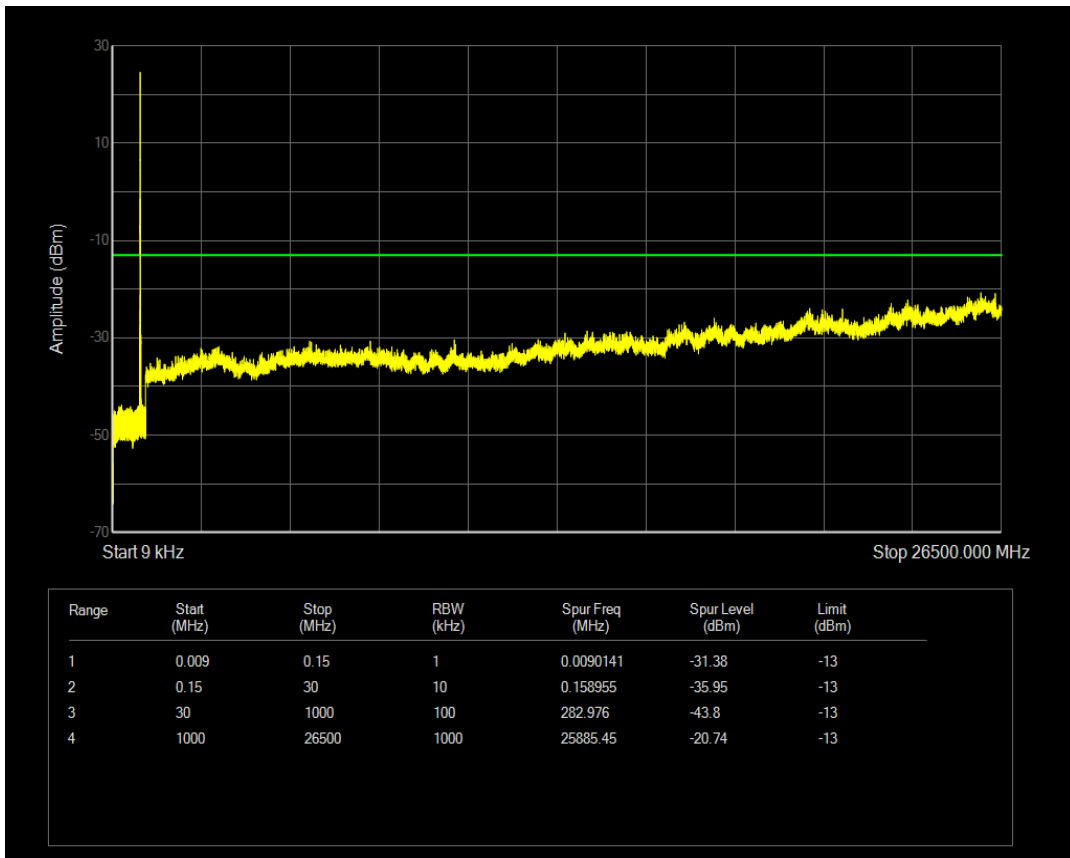

Band5 QAM16 BW=10MHz Channel=20600 RB Size=1 Position=#0

Band5 QAM16 BW=10MHz Channel=20600 RB Size=50 Position=#0