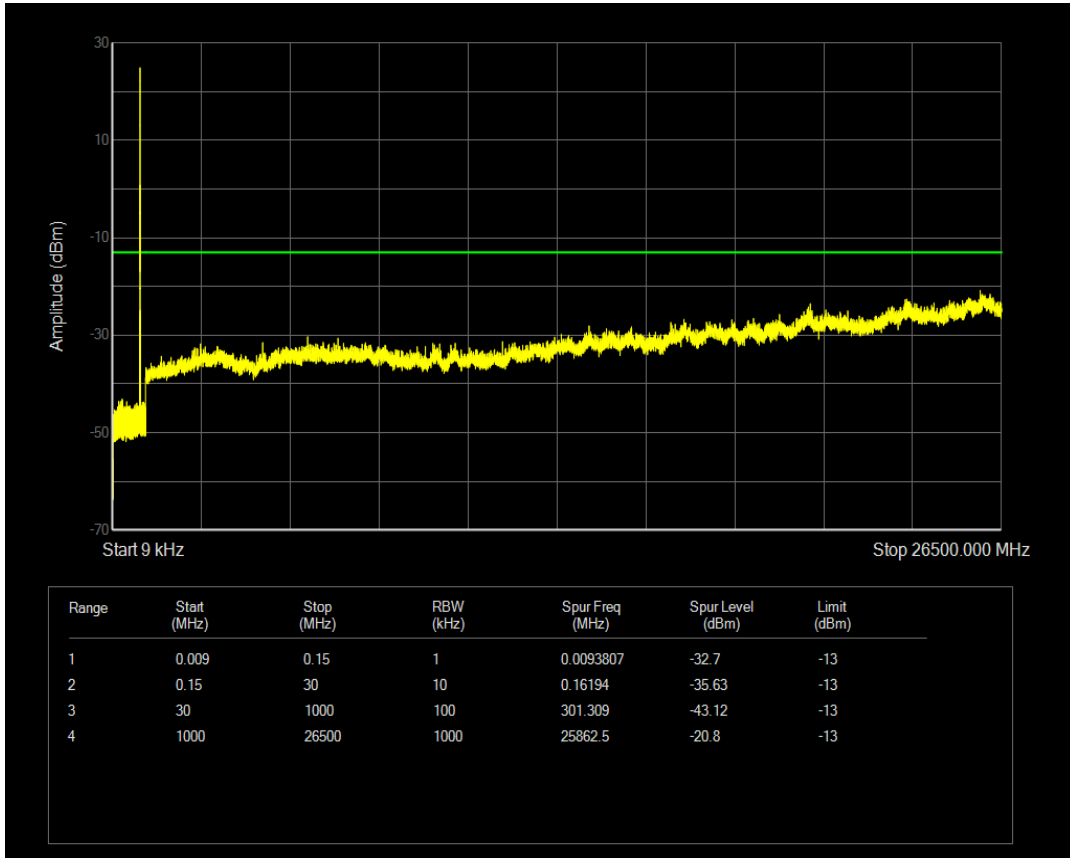

Band5 QAM16 BW=5MHz Channel=20425 RB Size=25 Position=#0

Band5 QAM16 BW=5MHz Channel=20425 RB Size=1 Position=#0

Band5 QPSK BW=5MHz Channel=20525 RB Size=25 Position=#0

Band5 QPSK BW=5MHz Channel=20525 RB Size=1 Position=#0