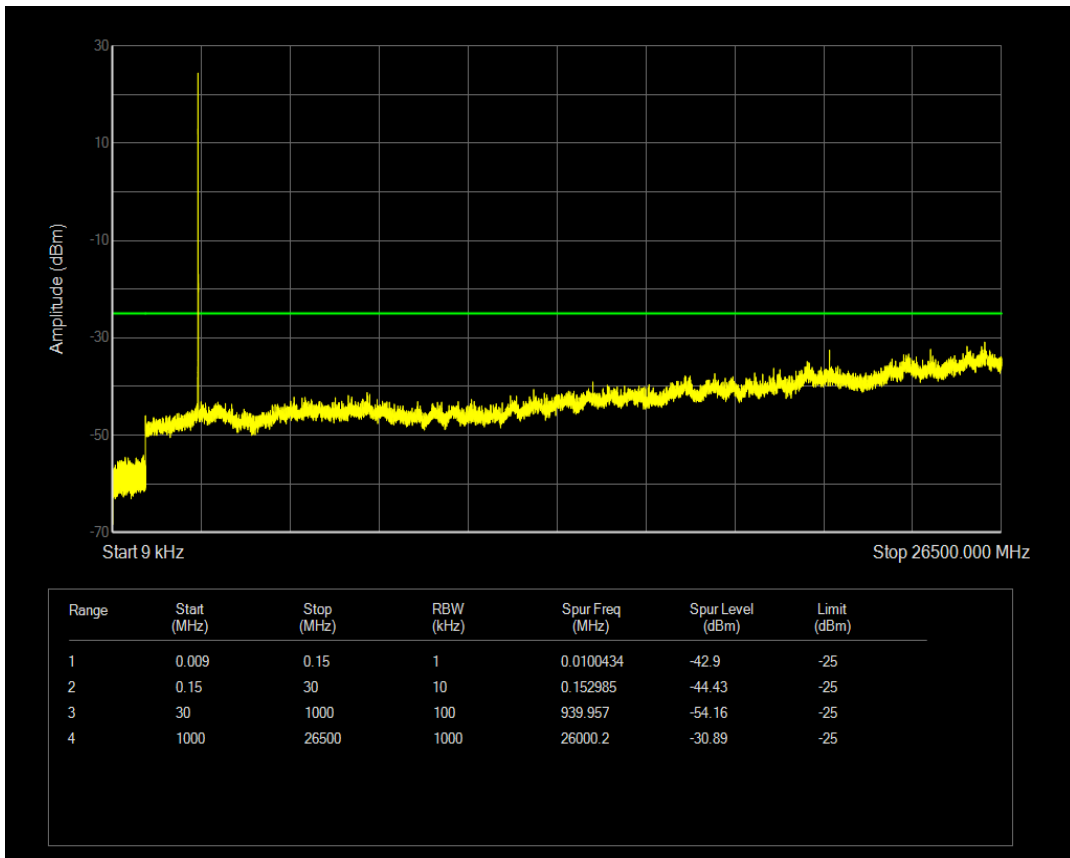

Band7 QAM16 BW=5MHz Channel=21425 RB Size=1 Position=#0

Band7 QPSK BW=10MHz Channel=20800 RB Size=1 Position=#0