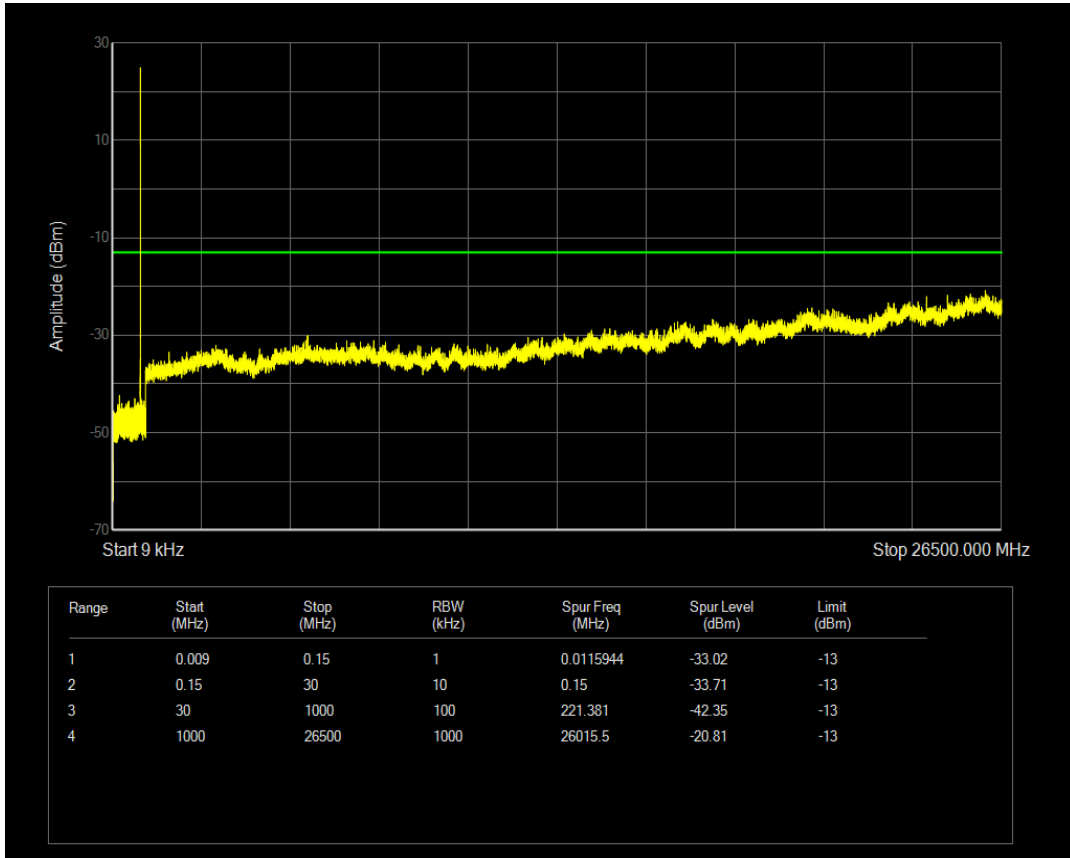

Band5 QPSK BW=1.4MHz Channel=20407 RB Size=6 Position=#0

Band5 QAM16 BW=1.4MHz Channel=20407 RB Size=6 Position=#0

Band5 QPSK BW=1.4MHz Channel=20525 RB Size=6 Position=#0

Band5 QPSK BW=1.4MHz Channel=20525 RB Size=1 Position=#0

Band5 QAM16 BW=1.4MHz Channel=20525 RB Size=1 Position=#0

Band5 QPSK BW=1.4MHz Channel=20643 RB Size=1 Position=#0

Band5 QAM16 BW=1.4MHz Channel=20525 RB Size=6 Position=#0

Band5 QAM16 BW=1.4MHz Channel=20643 RB Size=1 Position=#0