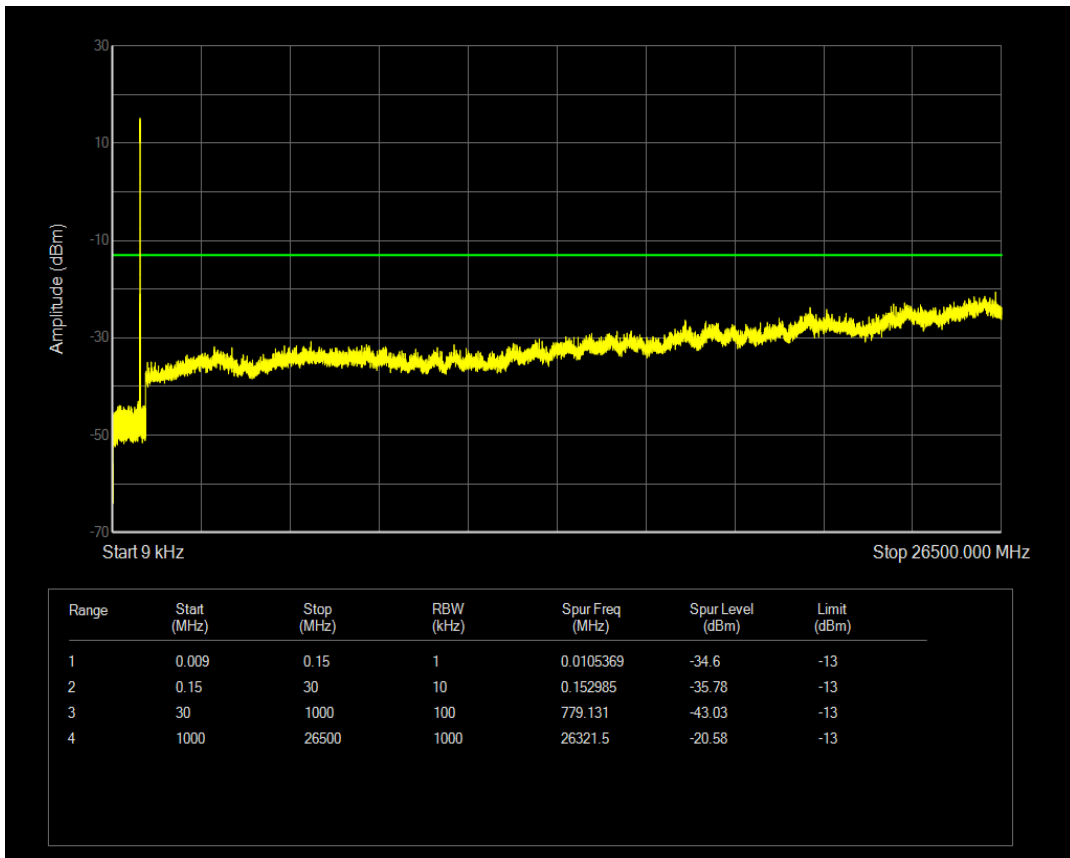

Band5 QPSK BW=5MHz Channel=20525 RB Size=25 Position=#0

Band5 QPSK BW=5MHz Channel=20525 RB Size=1 Position=#0