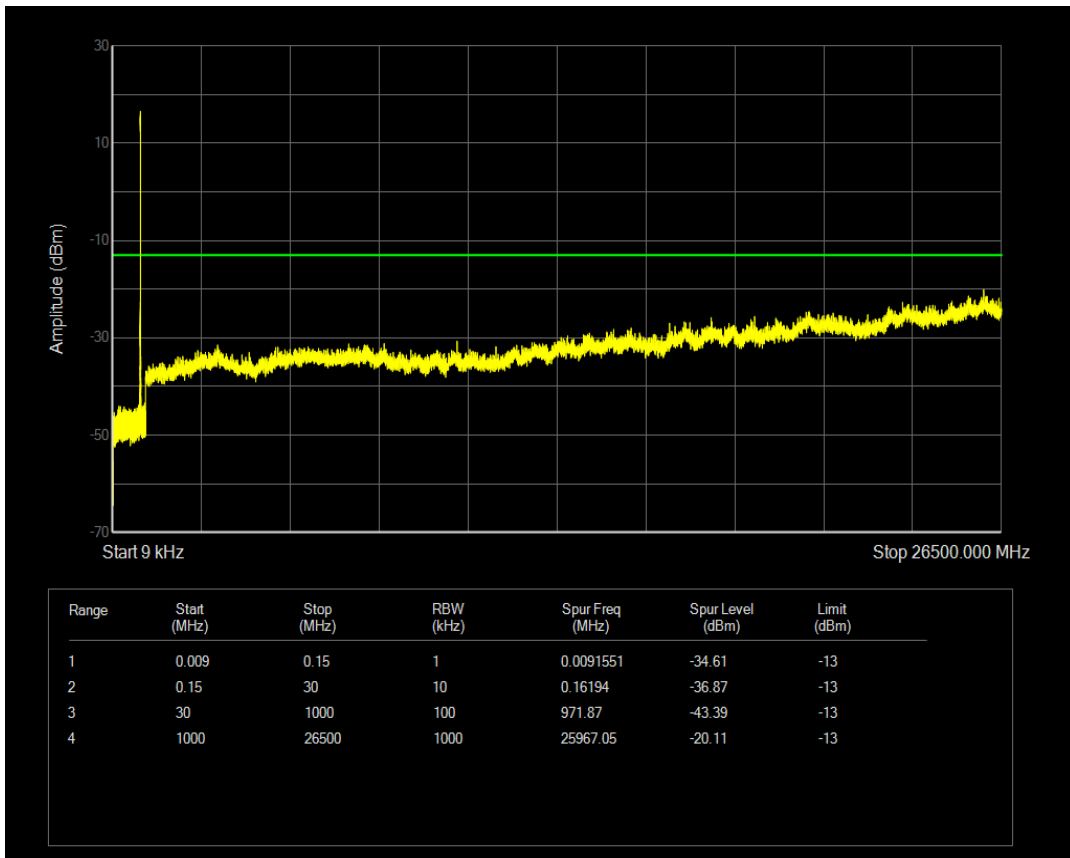

Band5 QAM16 BW=3MHz Channel=20635 RB Size=15 Position=#0

Band5 QPSK BW=5MHz Channel=20425 RB Size=25 Position=#0