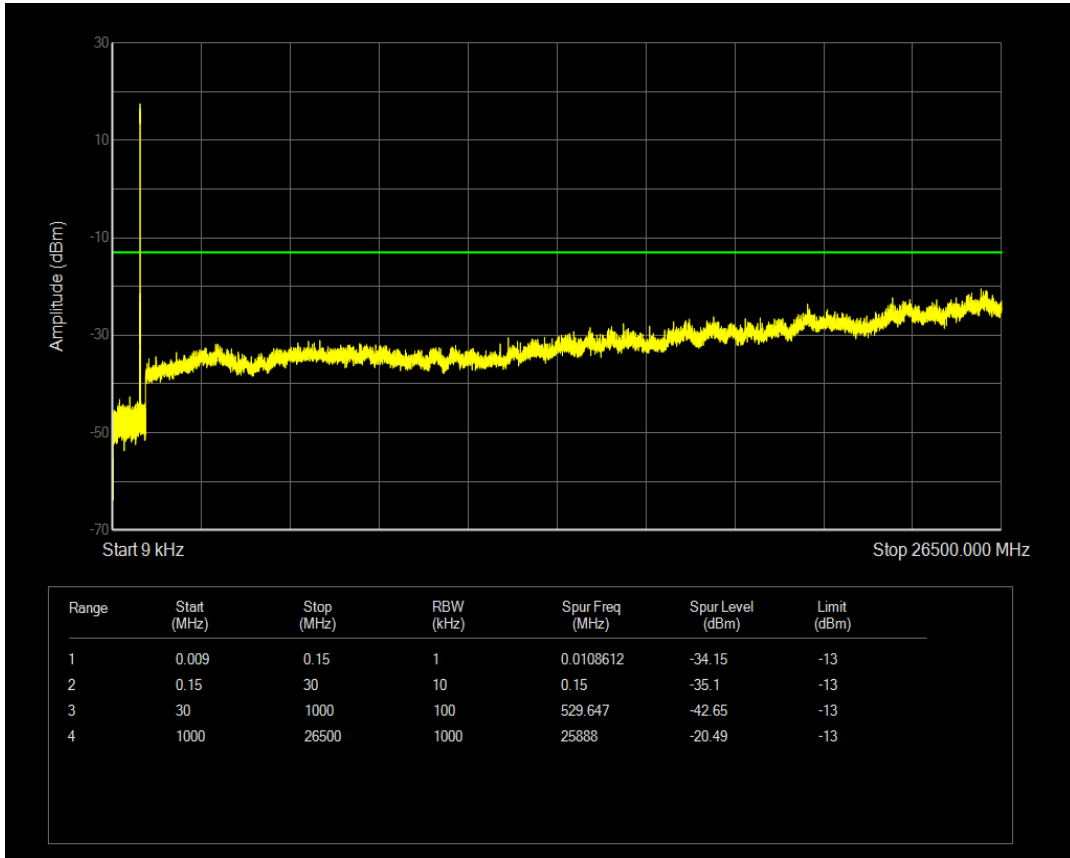

Band5 QAM16 BW=3MHz Channel=20415 RB Size=1 Position=#0

Band5 QAM16 BW=3MHz Channel=20415 RB Size=15 Position=#0

Band5 QPSK BW=3MHz Channel=20525 RB Size=1 Position=#0

Band5 QPSK BW=3MHz Channel=20525 RB Size=15 Position=#0