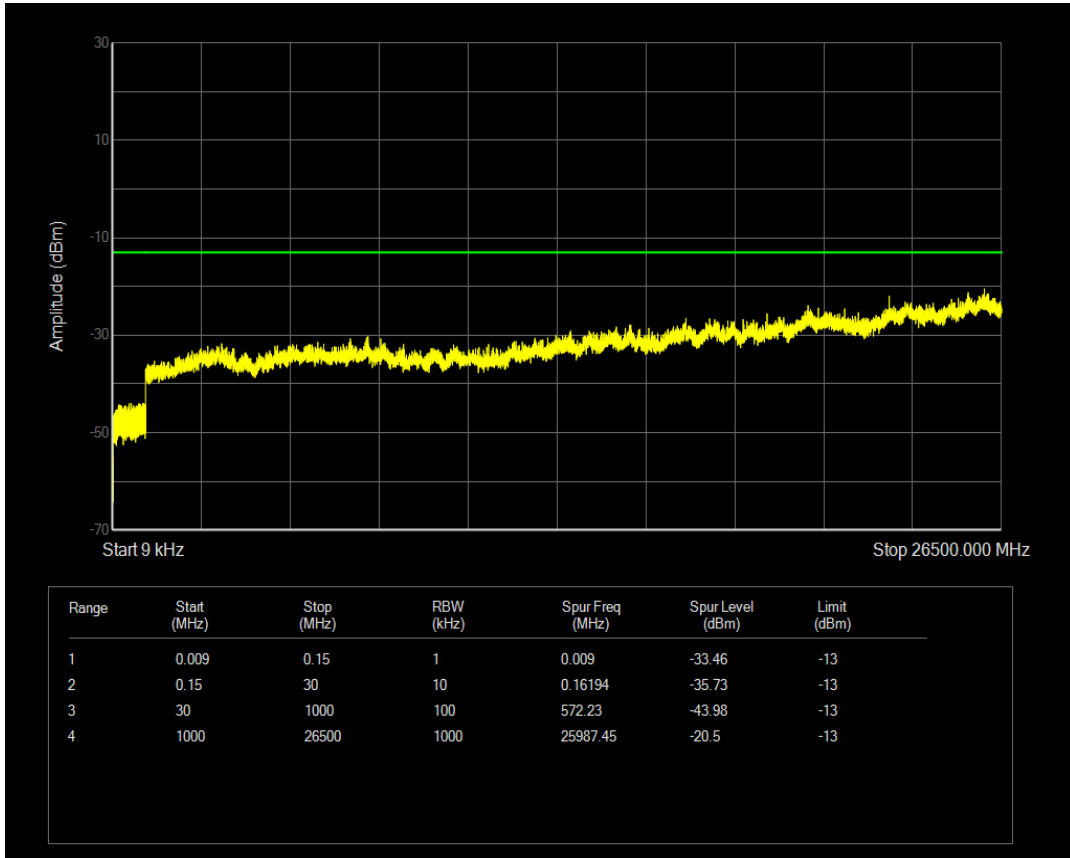

Band5 QAM16 BW=5MHz Channel=20525 RB Size=1 Position=#0

Band5 QAM16 BW=5MHz Channel=20525 RB Size=25 Position=#0

Band5 QPSK BW=5MHz Channel=20625 RB Size=1 Position=#0

Band5 QPSK BW=5MHz Channel=20625 RB Size=25 Position=#0