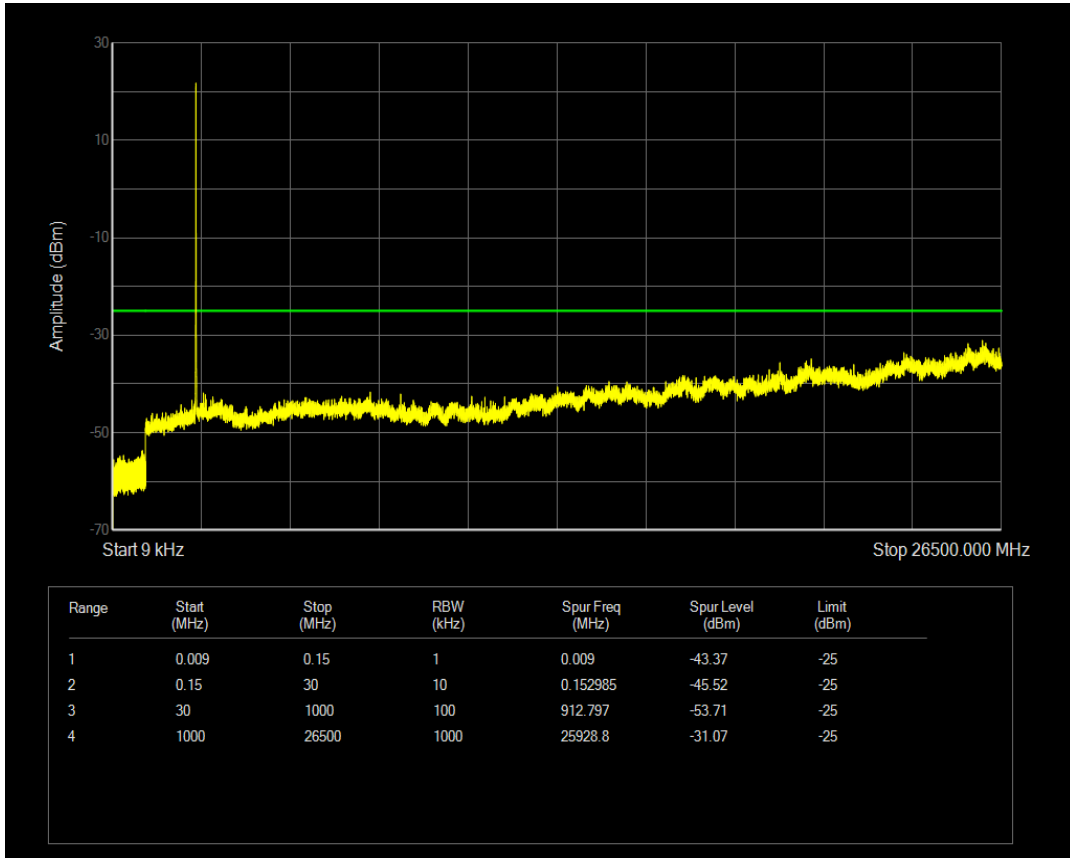

Band7 QAM16 BW=5MHz Channel=20775 RB Size=25 Position=#0

Band7 QPSK BW=5MHz Channel=21100 RB Size=1 Position=#0