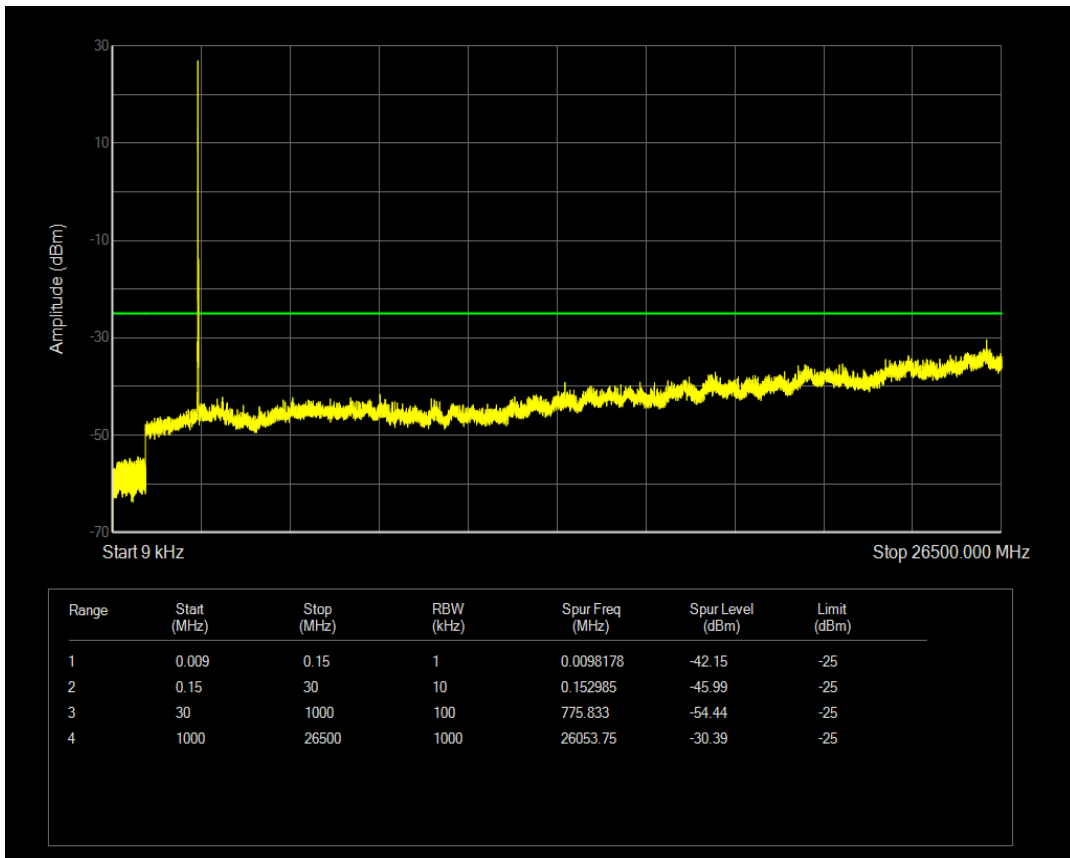

Band7 QAM16 BW=10MHz Channel=21400 RB Size=1 Position=#0

Band7 QAM16 BW=10MHz Channel=21400 RB Size=50 Position=#0