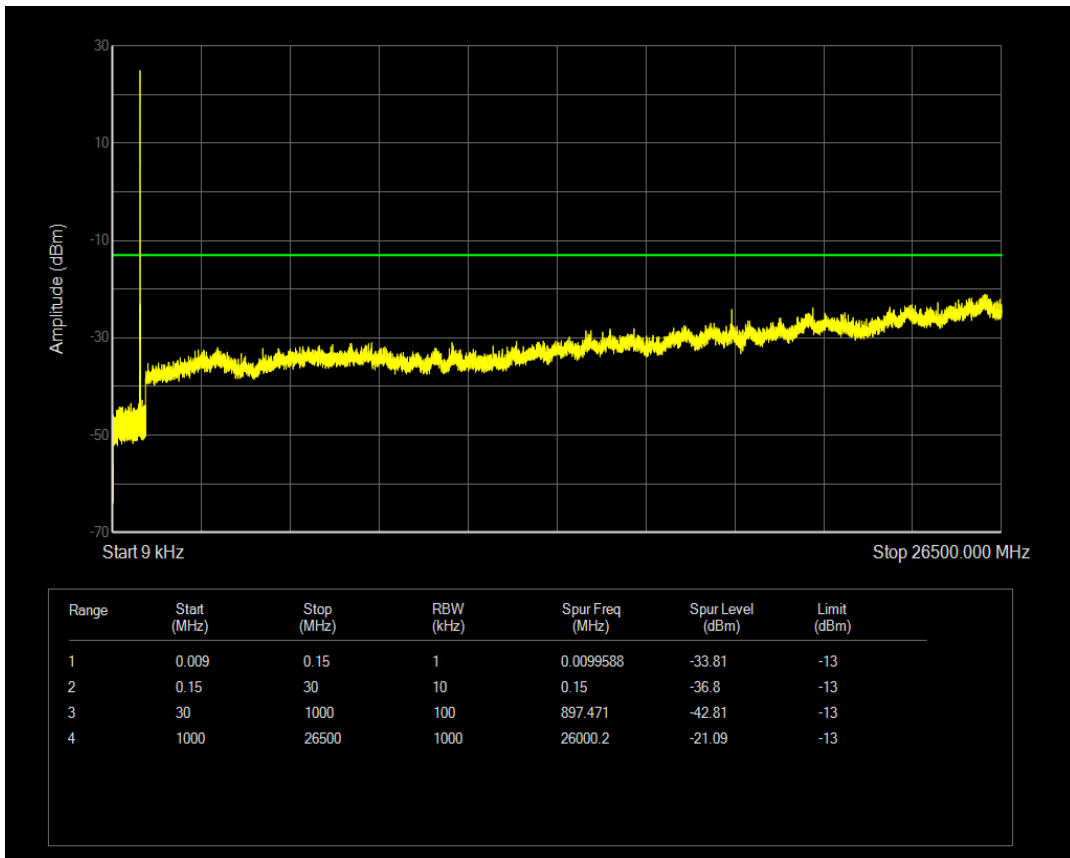

Band5 QPSK BW=1.4MHz Channel=20407 RB Size=6 Position=#0

Band5 QAM16 BW=1.4MHz Channel=20407 RB Size=6 Position=#0

Band5 QPSK BW=1.4MHz Channel=20525 RB Size=6 Position=#0

Band5 QPSK BW=1.4MHz Channel=20525 RB Size=1 Position=#0

Band5 QAM16 BW=1.4MHz Channel=20525 RB Size=1 Position=#0

Band5 QPSK BW=1.4MHz Channel=20643 RB Size=1 Position=#0

Band5 QAM16 BW=1.4MHz Channel=20525 RB Size=6 Position=#0

Band5 QAM16 BW=1.4MHz Channel=20643 RB Size=1 Position=#0