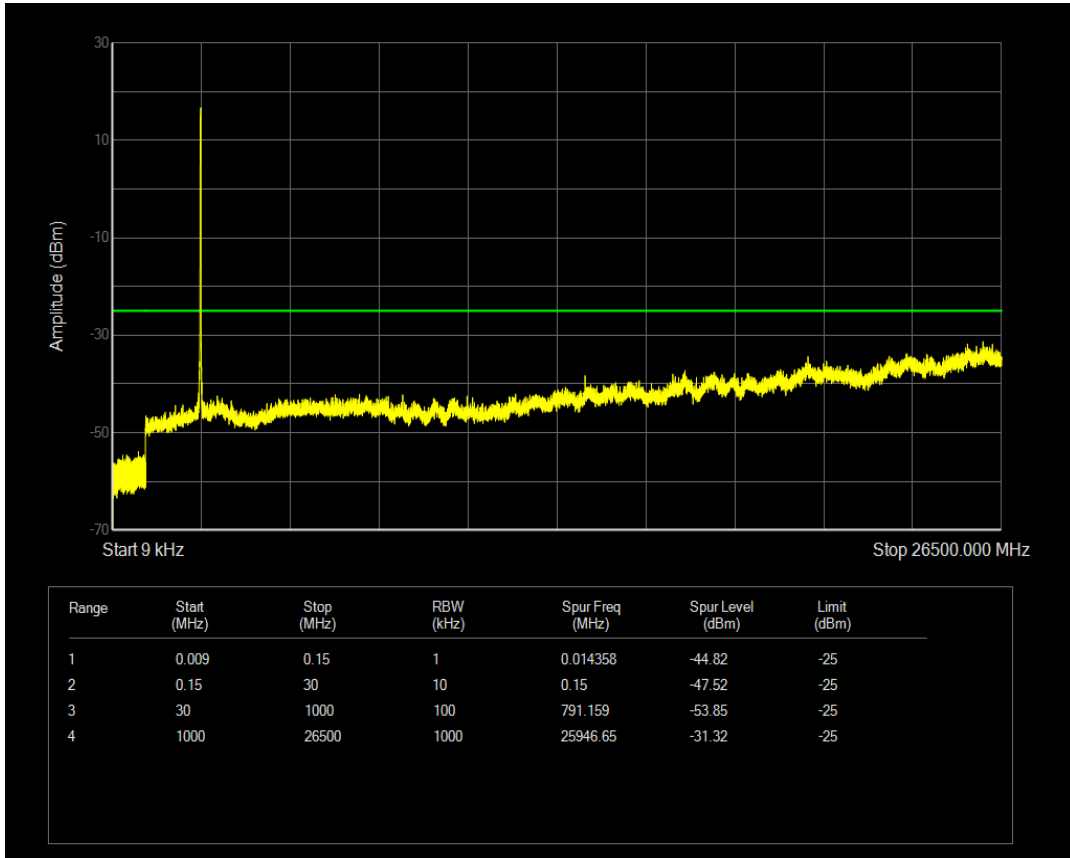

Band41 QAM16 BW=20MHz Channel=40640 RB Size=1 Position=#0

Band41 QAM16 BW=20MHz Channel=40640 RB Size=100 Position=#0

Band41 QPSK BW=20MHz Channel=41090 RB Size=1 Position=#0

Band41 QPSK BW=20MHz Channel=41090 RB Size=100 Position=#0

Band41 QAM16 BW=20MHz Channel=41090 RB Size=1 Position=#0

Band41 QAM16 BW=20MHz Channel=41090 RB Size=100 Position=#0

Band5 QPSK BW=1.4MHz Channel=20407 RB Size=1 Position=#0

Band5 QAM16 BW=1.4MHz Channel=20407 RB Size=1 Position=#0

Band5 QPSK BW=1.4MHz Channel=20407 RB Size=6 Position=#0

Band5 QAM16 BW=1.4MHz Channel=20407 RB Size=6 Position=#0

Band5 QPSK BW=1.4MHz Channel=20525 RB Size=6 Position=#0

Band5 QPSK BW=1.4MHz Channel=20525 RB Size=1 Position=#0