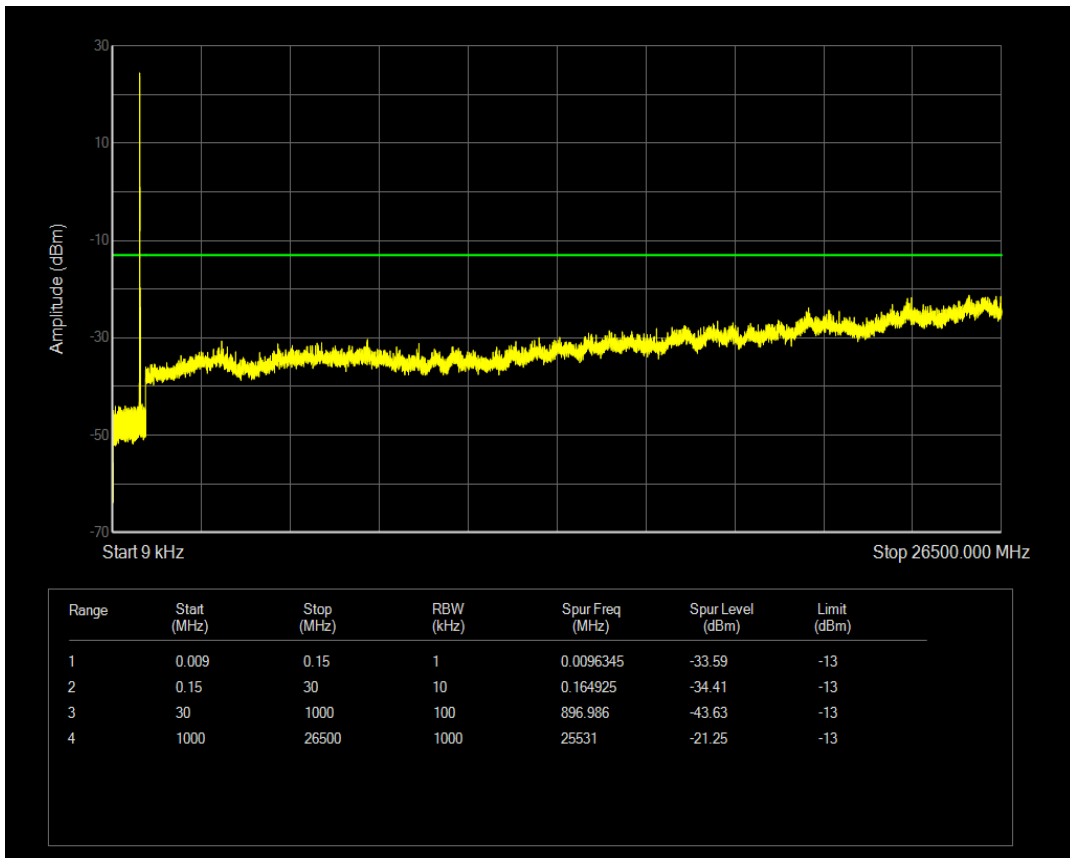

Band5 QPSK BW=10MHz Channel=20450 RB Size=1 Position=#0

Band5 QAM16 BW=10MHz Channel=20450 RB Size=1 Position=#0