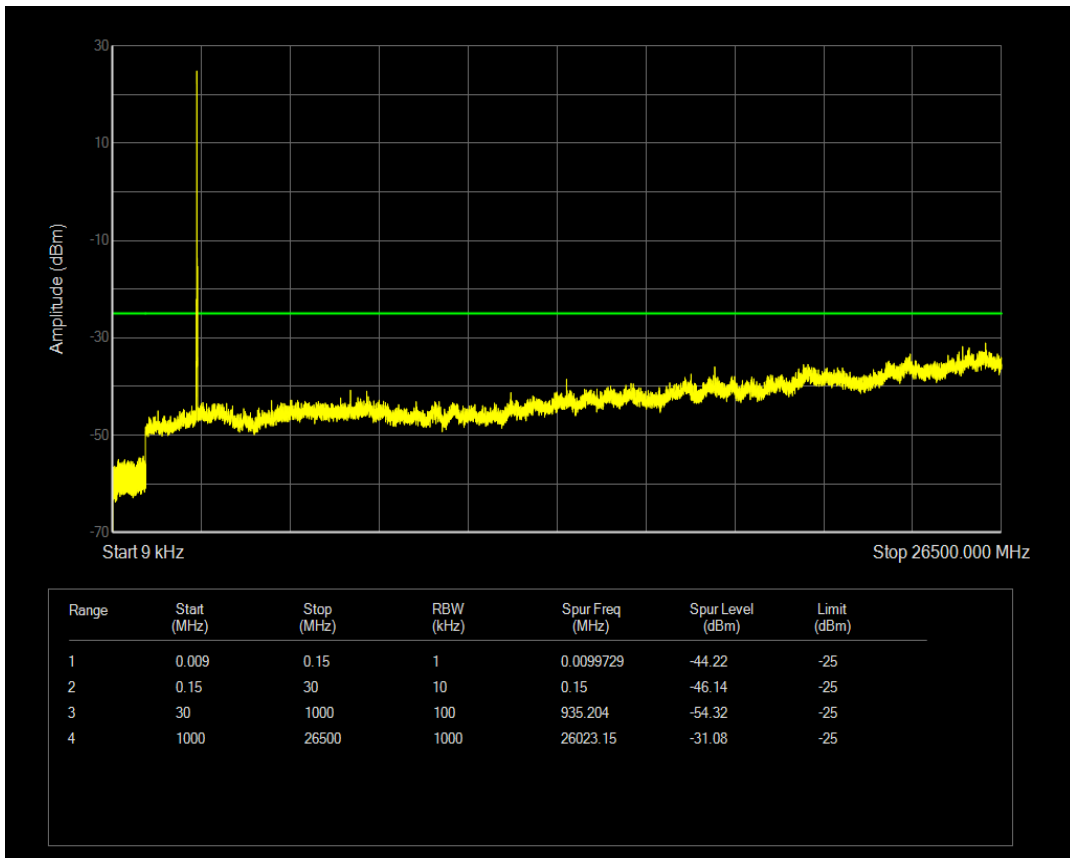

Band7 QAM16 BW=5MHz Channel=21425 RB Size=1 Position=#0

Band7 QPSK BW=10MHz Channel=20800 RB Size=1 Position=#0

Band7 QAM16 BW=5MHz Channel=21425 RB Size=25 Position=#0

Band7 QPSK BW=10MHz Channel=20800 RB Size=50 Position=#0

Band7 QAM16 BW=10MHz Channel=20800 RB Size=1 Position=#0

Band7 QAM16 BW=10MHz Channel=20800 RB Size=50 Position=#0

Band7 QPSK BW=10MHz Channel=21100 RB Size=1 Position=#0

Band7 QPSK BW=10MHz Channel=21100 RB Size=50 Position=#0