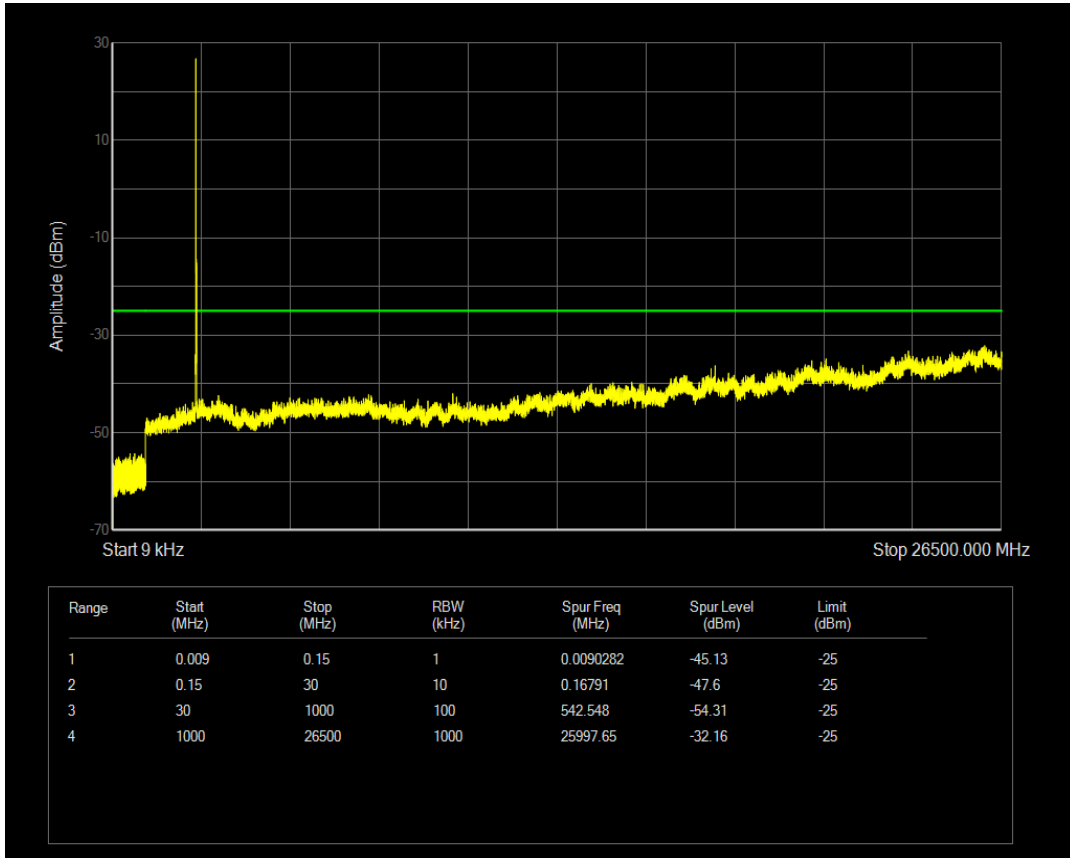

Band7 QPSK BW=10MHz Channel=20800 RB Size=1 Position=#0

Band7 QAM16 BW=5MHz Channel=21425 RB Size=25 Position=#0