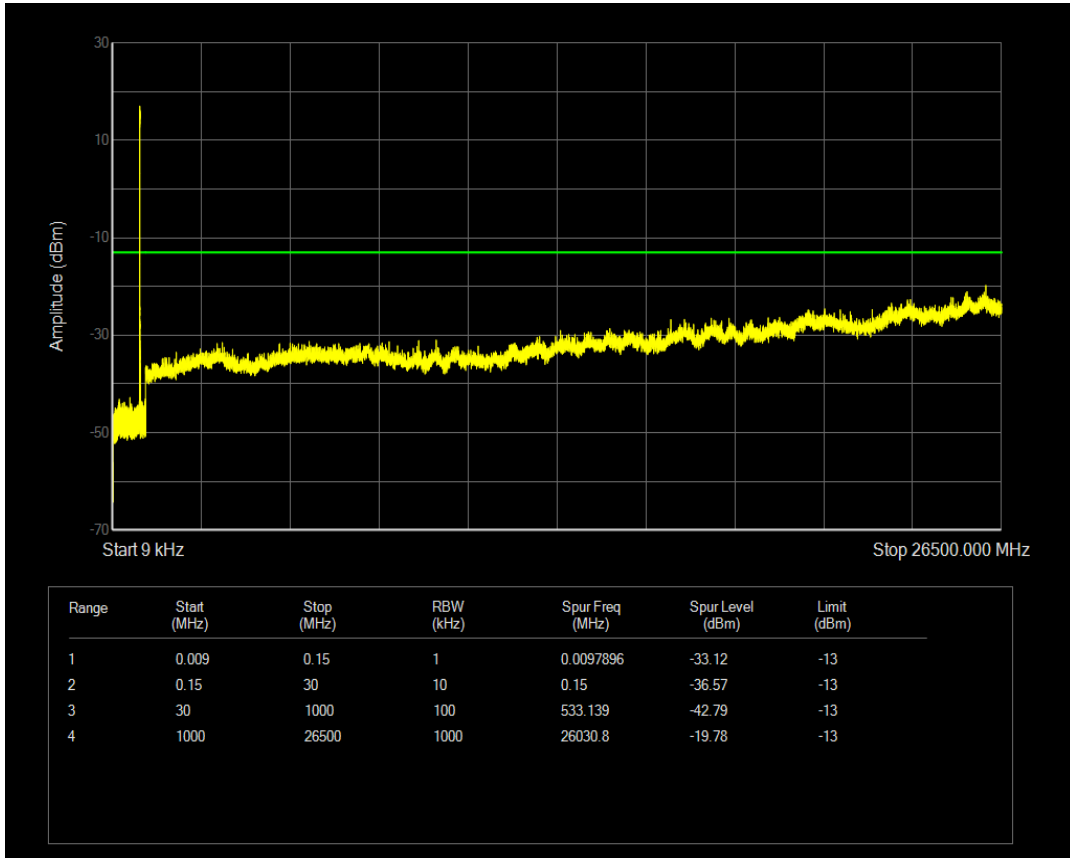

Band5 QPSK BW=1.4MHz Channel=20643 RB Size=6 Position=#0

Band5 QAM16 BW=1.4MHz Channel=20643 RB Size=6 Position=#0

Band5 QPSK BW=3MHz Channel=20415 RB Size=1 Position=#0

Band5 QPSK BW=3MHz Channel=20415 RB Size=15 Position=#0