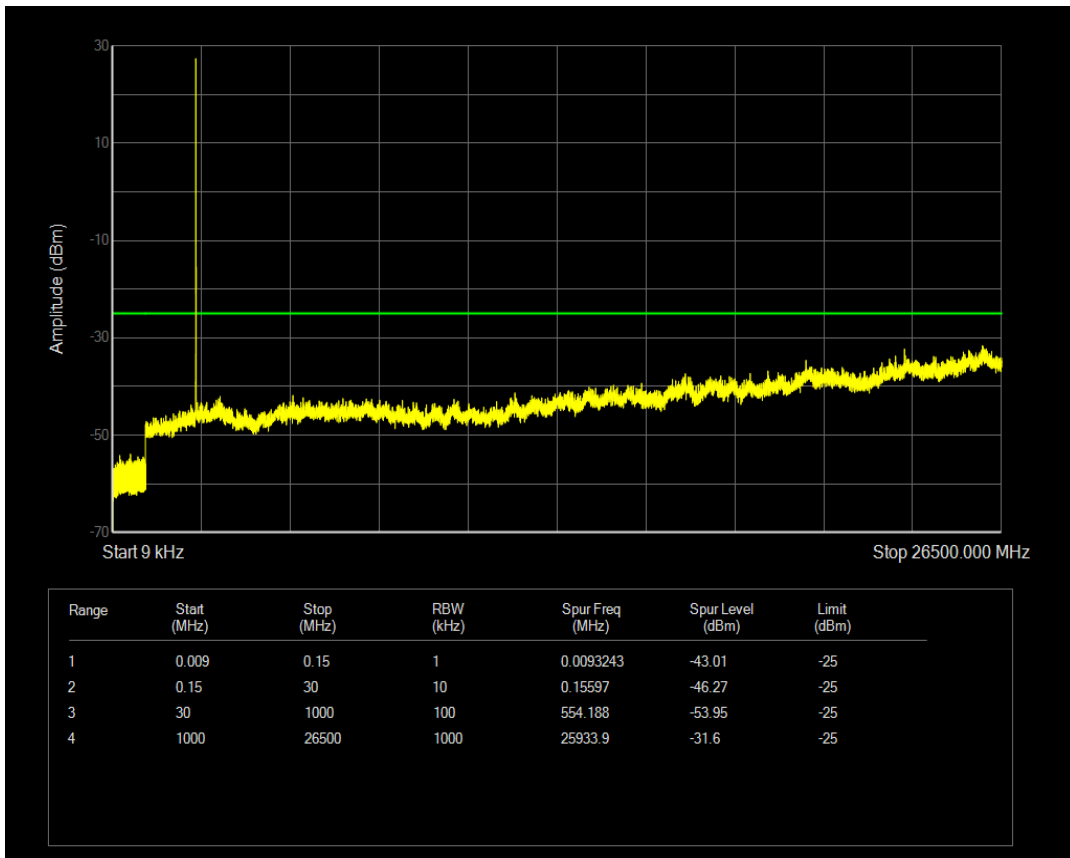

Band7 QAM16 BW=5MHz Channel=20775 RB Size=1 Position=#0

Band7 QAM16 BW=5MHz Channel=20775 RB Size=25 Position=#0