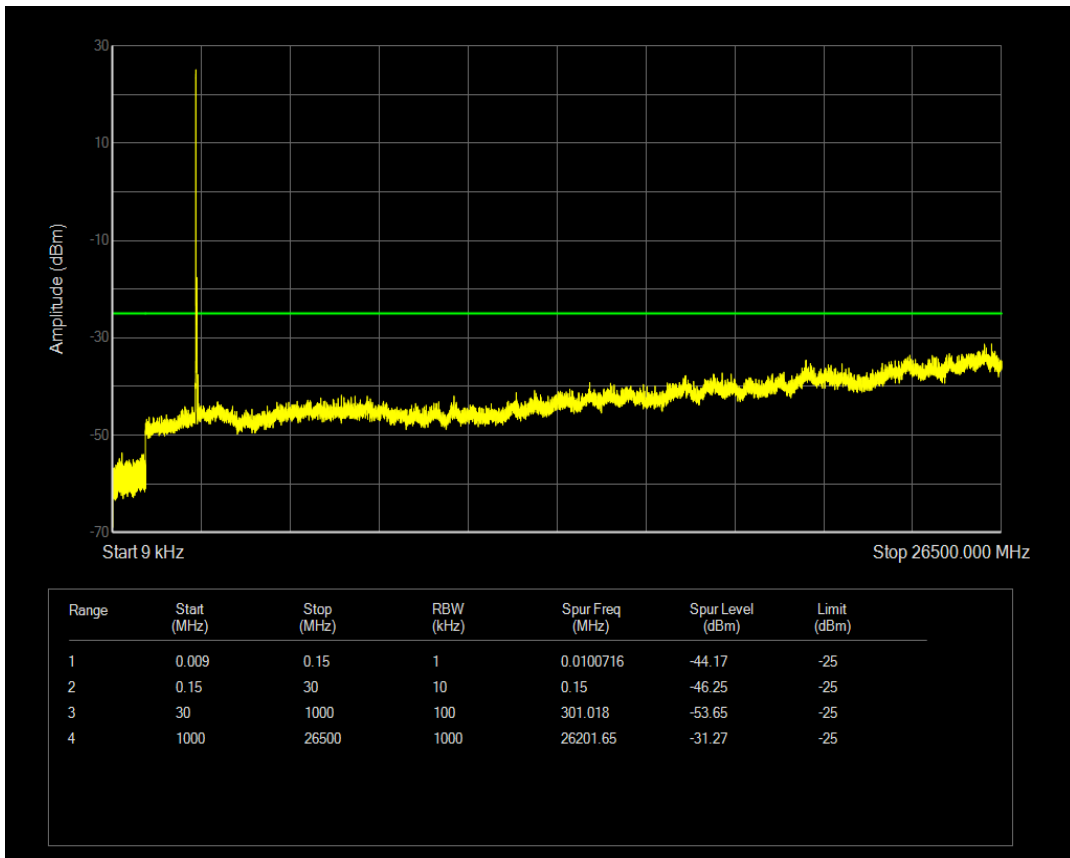

Band7 QAM16 BW=15MHz Channel=20825 RB Size=1 Position=#0

Band7 QAM16 BW=15MHz Channel=20825 RB Size=75 Position=#0