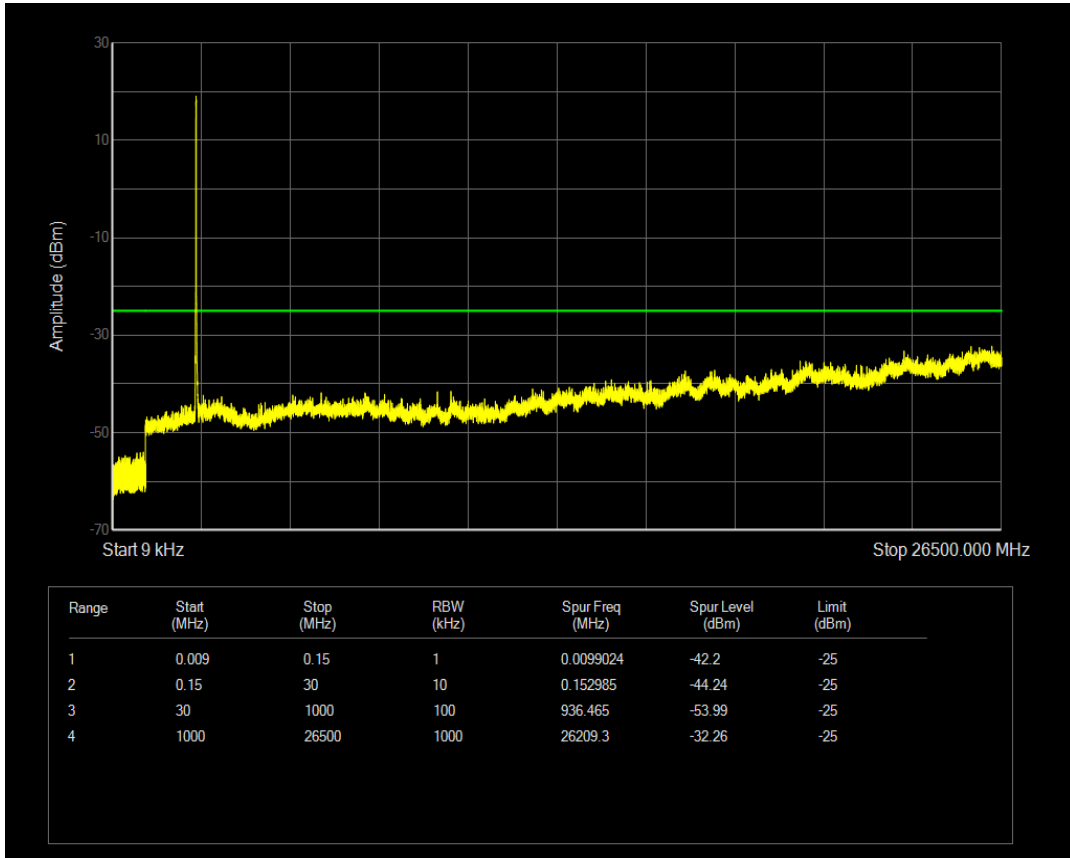

Band7 QAM16 BW=15MHz Channel=20825 RB Size=75 Position=#0

Band7 QPSK BW=15MHz Channel=21100 RB Size=1 Position=#0