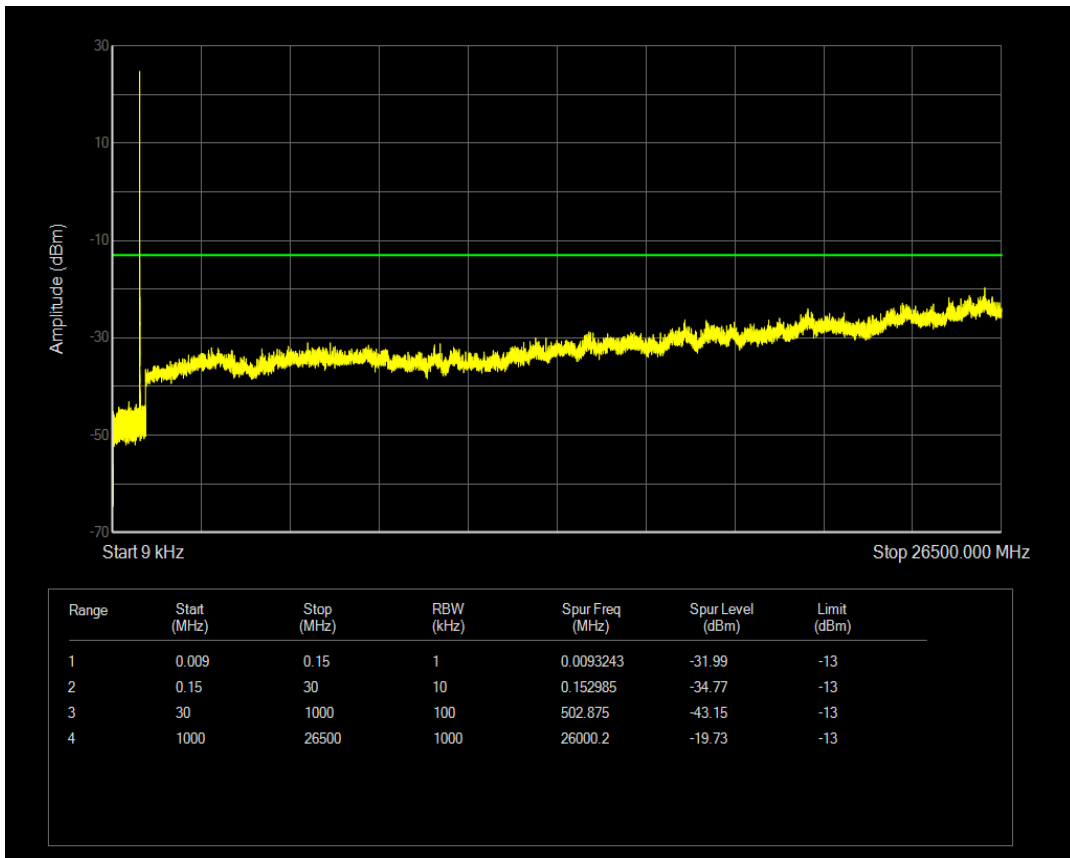

Band41 QAM16 BW=20MHz Channel=40640 RB Size=1 Position=#0

Band41 QAM16 BW=20MHz Channel=40640 RB Size=100 Position=#0

Band41 QPSK BW=20MHz Channel=41090 RB Size=1 Position=#0

Band41 QPSK BW=20MHz Channel=41090 RB Size=100 Position=#0

Band41 QAM16 BW=20MHz Channel=41090 RB Size=1 Position=#0

Band41 QAM16 BW=20MHz Channel=41090 RB Size=100 Position=#0

Band5 QPSK BW=1.4MHz Channel=20407 RB Size=1 Position=#0

Band5 QAM16 BW=1.4MHz Channel=20407 RB Size=1 Position=#0