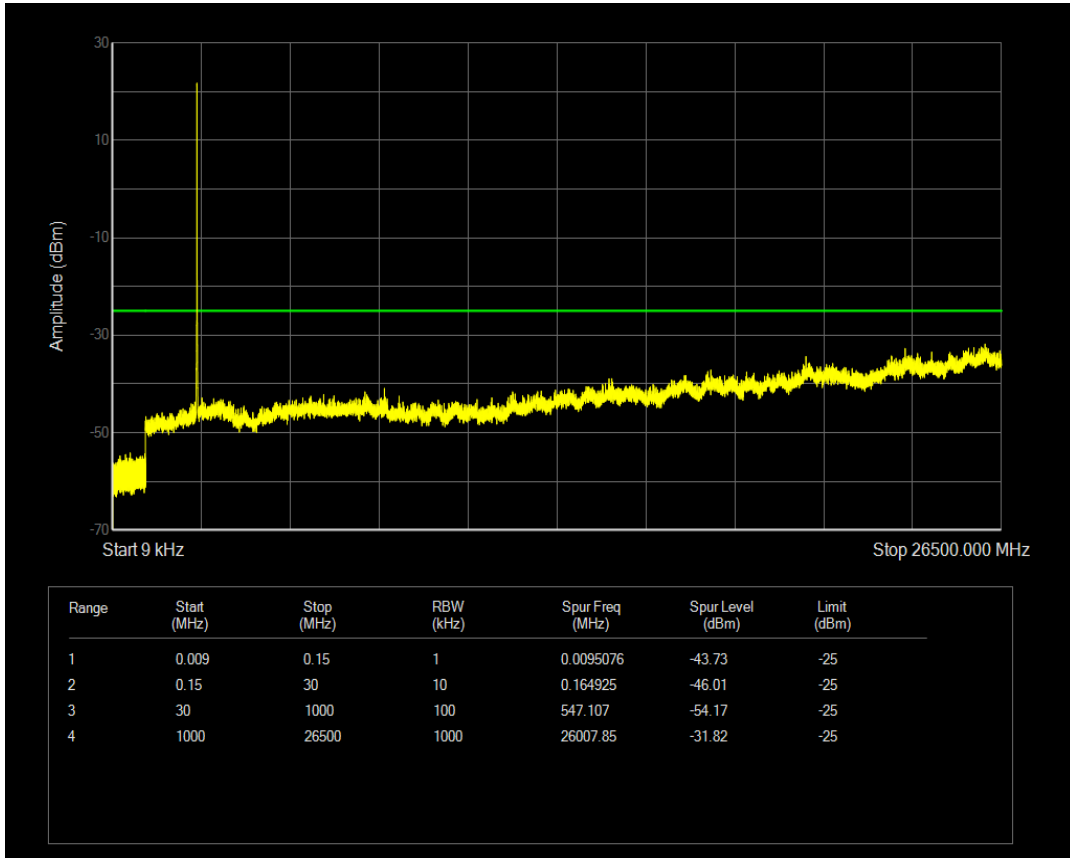

Band7 QAM16 BW=5MHz Channel=20775 RB Size=1 Position=#0

Band7 QAM16 BW=5MHz Channel=20775 RB Size=25 Position=#0

Band7 QPSK BW=5MHz Channel=21100 RB Size=1 Position=#0

Band7 QPSK BW=5MHz Channel=21100 RB Size=25 Position=#0