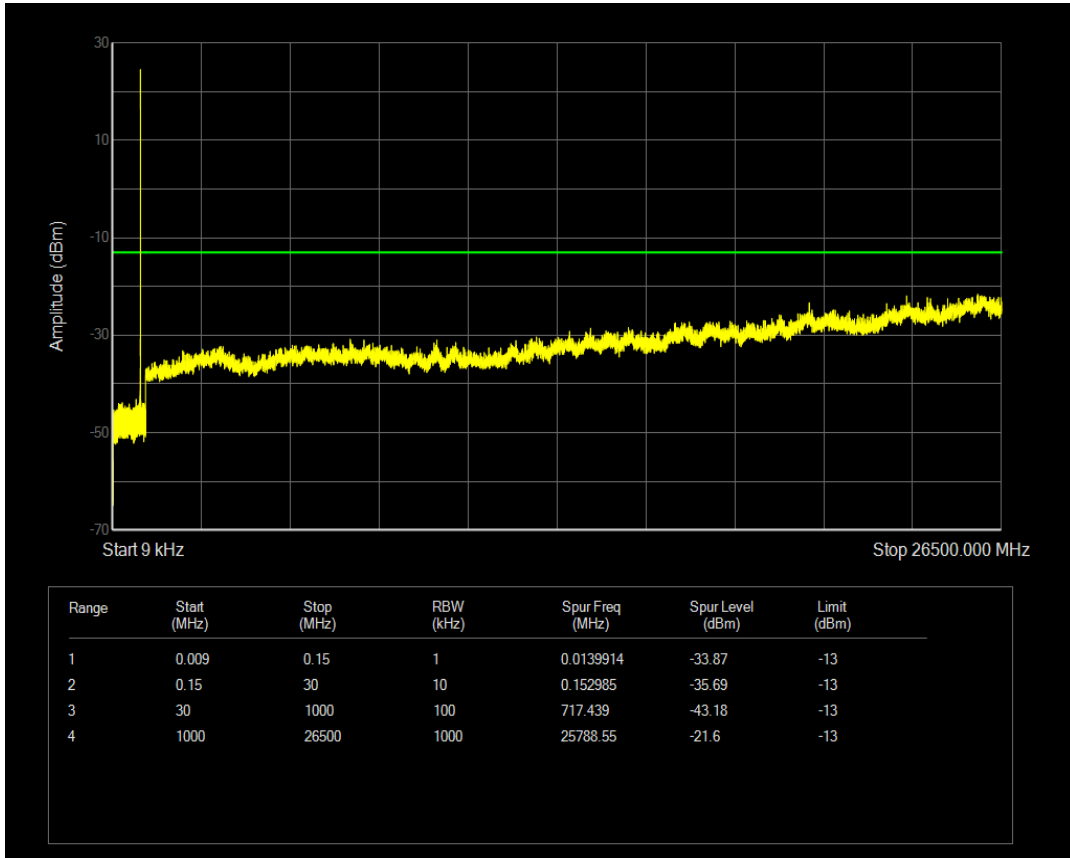

Band5 QPSK BW=1.4MHz Channel=20407 RB Size=6 Position=#0

Band5 QAM16 BW=1.4MHz Channel=20407 RB Size=6 Position=#0

Band5 QPSK BW=1.4MHz Channel=20525 RB Size=6 Position=#0

Band5 QPSK BW=1.4MHz Channel=20525 RB Size=1 Position=#0

Band5 QAM16 BW=1.4MHz Channel=20525 RB Size=1 Position=#0

Band5 QPSK BW=1.4MHz Channel=20643 RB Size=1 Position=#0

Band5 QAM16 BW=1.4MHz Channel=20525 RB Size=6 Position=#0

Band5 QAM16 BW=1.4MHz Channel=20643 RB Size=1 Position=#0

Band5 QPSK BW=1.4MHz Channel=20643 RB Size=6 Position=#0

Band5 QAM16 BW=1.4MHz Channel=20643 RB Size=6 Position=#0

Band5 QPSK BW=3MHz Channel=20415 RB Size=1 Position=#0

Band5 QPSK BW=3MHz Channel=20415 RB Size=15 Position=#0