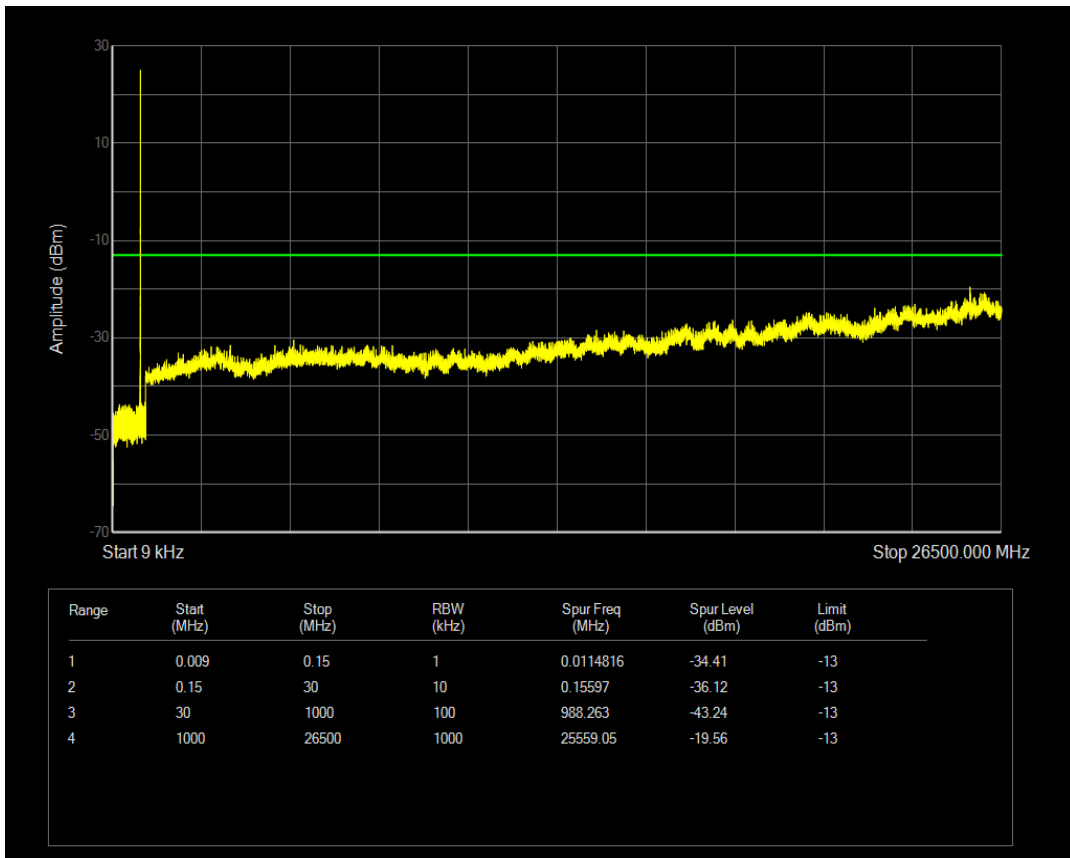

Band5 QAM16 BW=3MHz Channel=20635 RB Size=1 Position=#0

Band5 QPSK BW=5MHz Channel=20425 RB Size=1 Position=#0