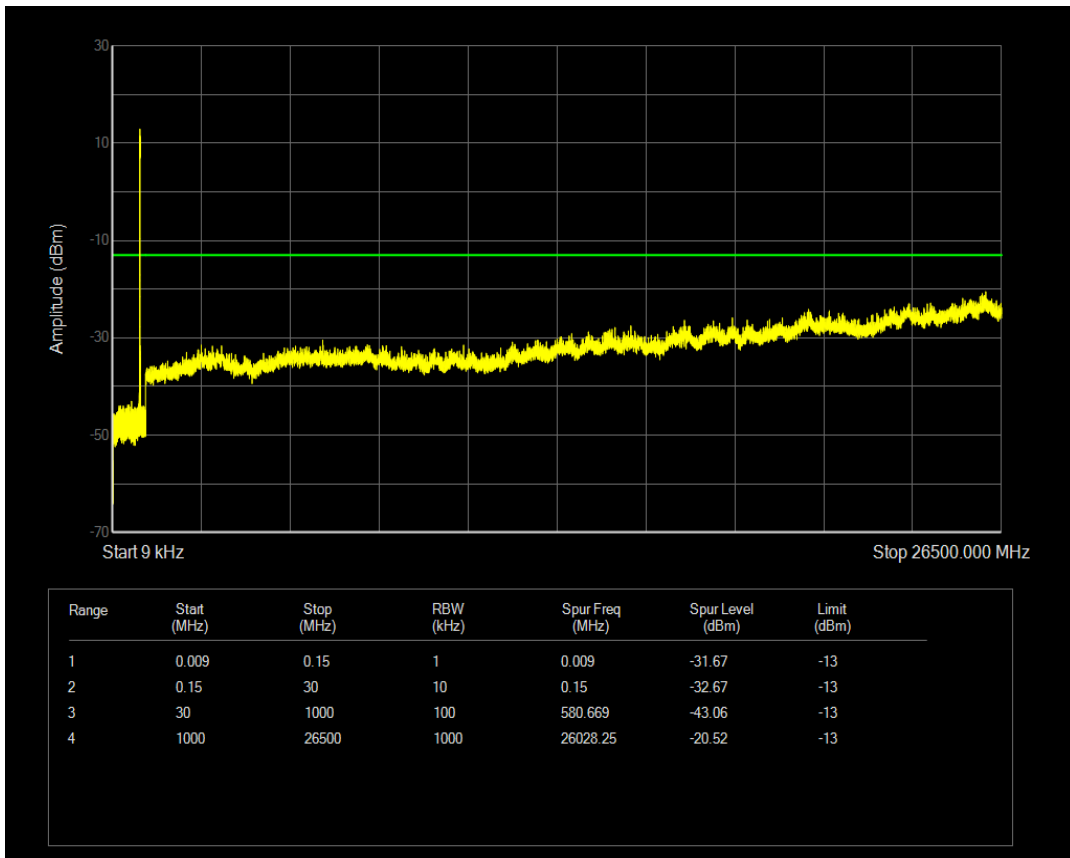

Band5 QAM16 BW=5MHz Channel=20625 RB Size=25 Position=#0

Band5 QAM16 BW=5MHz Channel=20625 RB Size=1 Position=#0

Band5 QPSK BW=10MHz Channel=20450 RB Size=1 Position=#0

Band5 QAM16 BW=10MHz Channel=20450 RB Size=1 Position=#0

Band5 QPSK BW=10MHz Channel=20450 RB Size=50 Position=#0

Band5 QPSK BW=10MHz Channel=20525 RB Size=1 Position=#0

Band5 QAM16 BW=10MHz Channel=20450 RB Size=50 Position=#0

Band5 QPSK BW=10MHz Channel=20525 RB Size=50 Position=#0