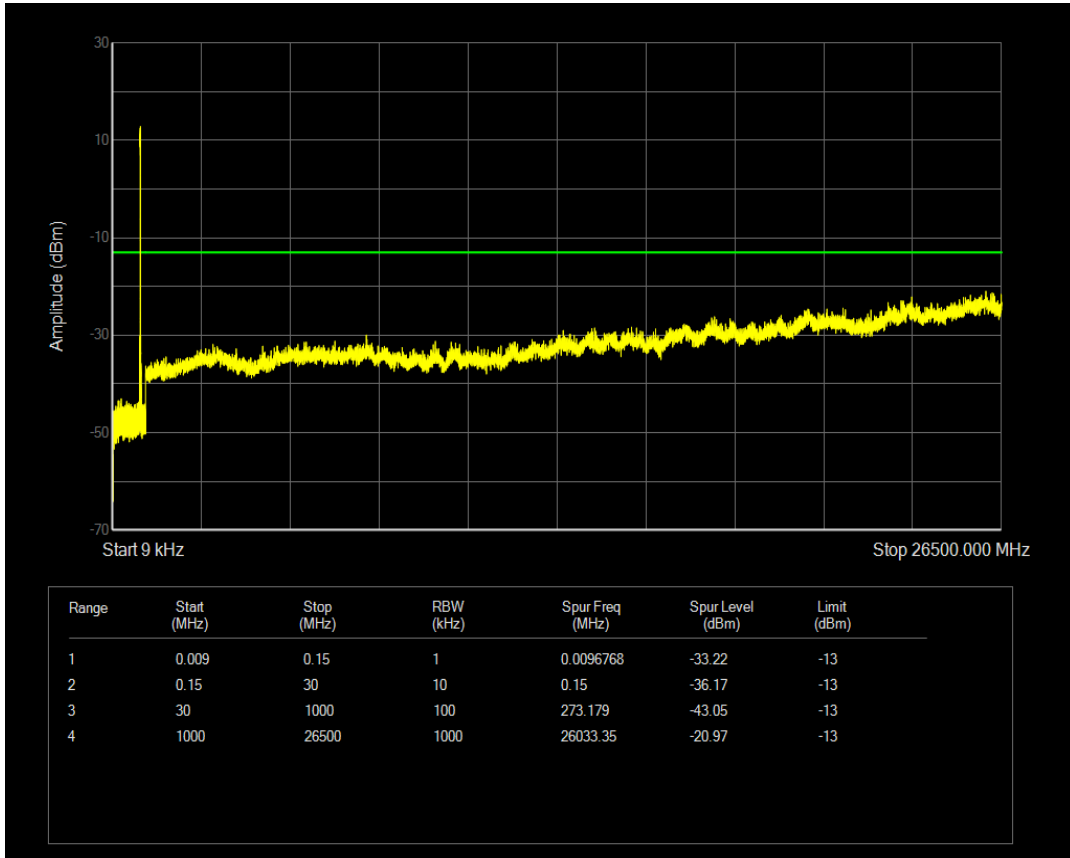

Band5 QAM16 BW=10MHz Channel=20525 RB Size=50 Position=#0

Band5 QAM16 BW=10MHz Channel=20525 RB Size=1 Position=#0

Band5 QPSK BW=10MHz Channel=20600 RB Size=1 Position=#0

Band5 QPSK BW=10MHz Channel=20600 RB Size=50 Position=#0

Band5 QAM16 BW=10MHz Channel=20600 RB Size=1 Position=#0

Band5 QAM16 BW=10MHz Channel=20600 RB Size=50 Position=#0

Band7 QPSK BW=5MHz Channel=20775 RB Size=1 Position=#0

Band7 QPSK BW=5MHz Channel=20775 RB Size=25 Position=#0