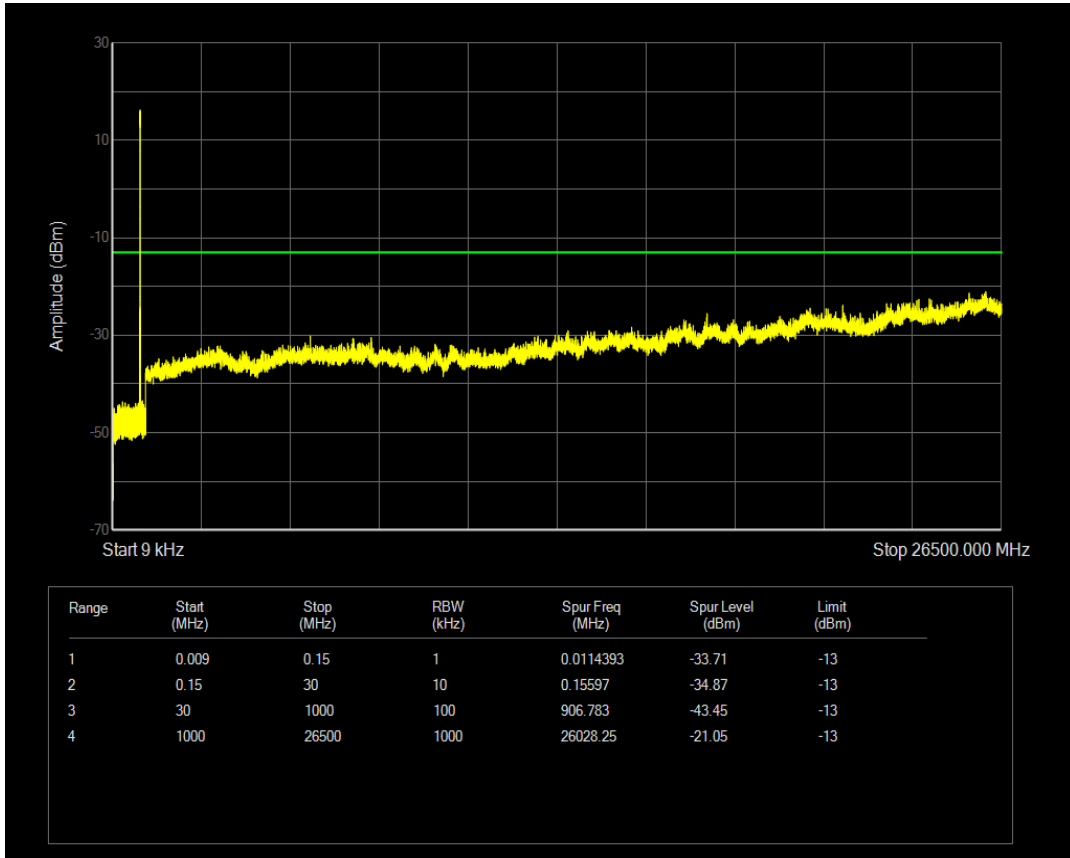

Band5 QAM16 BW=3MHz Channel=20525 RB Size=15 Position=#0

Band5 QPSK BW=3MHz Channel=20635 RB Size=1 Position=#0