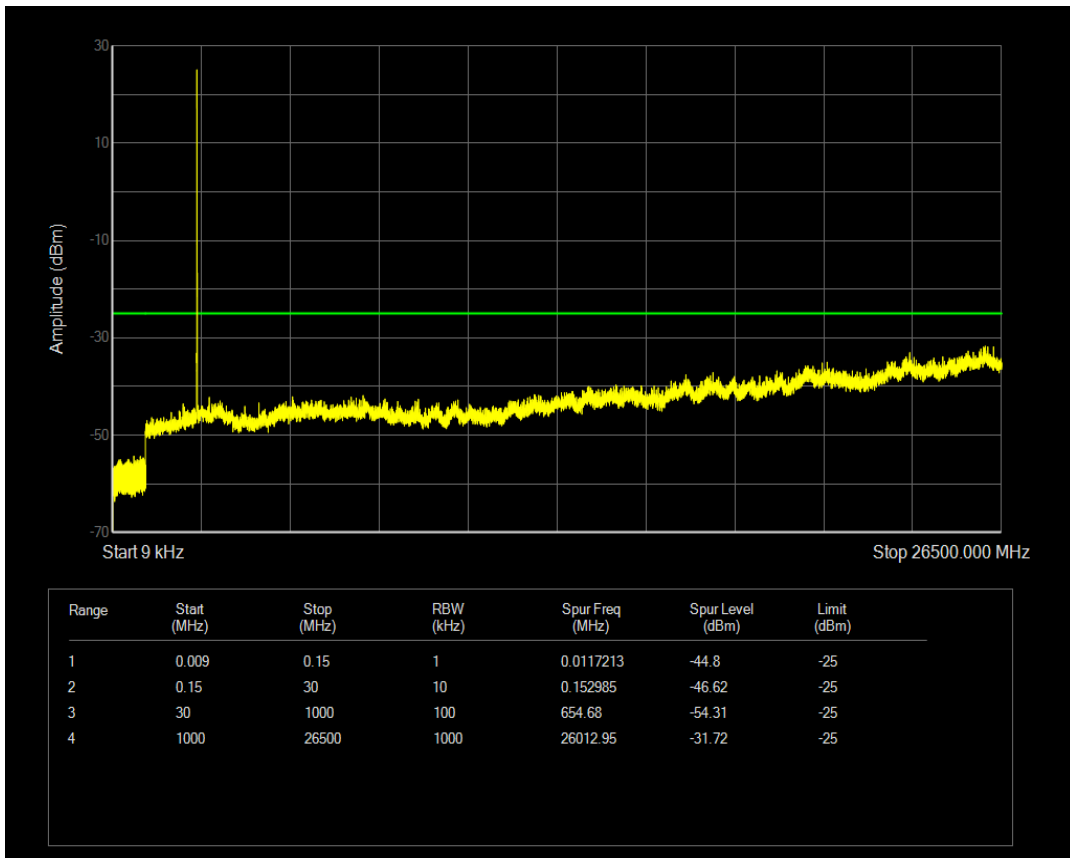

Band7 QAM16 BW=5MHz Channel=21100 RB Size=1 Position=#0

Band7 QAM16 BW=5MHz Channel=21100 RB Size=25 Position=#0