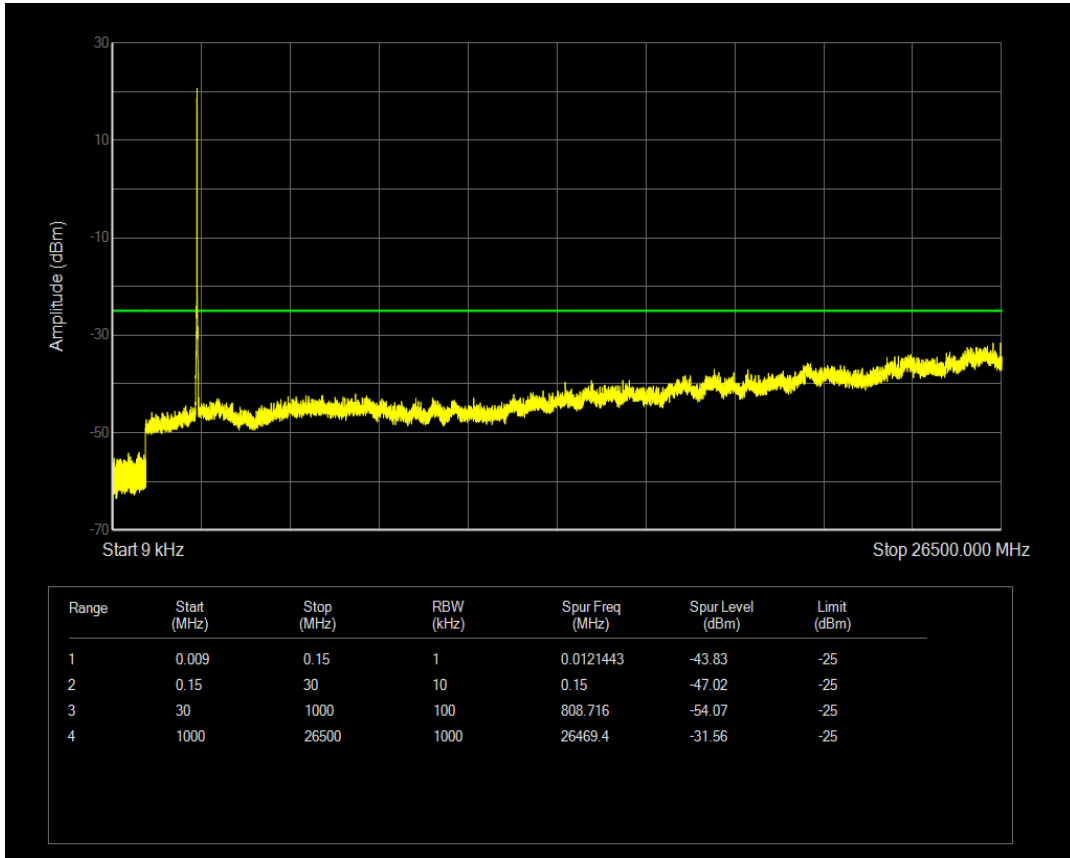

Band7 QAM16 BW=10MHz Channel=20800 RB Size=1 Position=#0

Band7 QAM16 BW=10MHz Channel=20800 RB Size=50 Position=#0

Band7 QPSK BW=10MHz Channel=21100 RB Size=1 Position=#0

Band7 QPSK BW=10MHz Channel=21100 RB Size=50 Position=#0

Band7 QAM16 BW=10MHz Channel=21100 RB Size=1 Position=#0

Band7 QAM16 BW=10MHz Channel=21100 RB Size=50 Position=#0

Band7 QPSK BW=10MHz Channel=21400 RB Size=1 Position=#0

Band7 QPSK BW=10MHz Channel=21400 RB Size=50 Position=#0