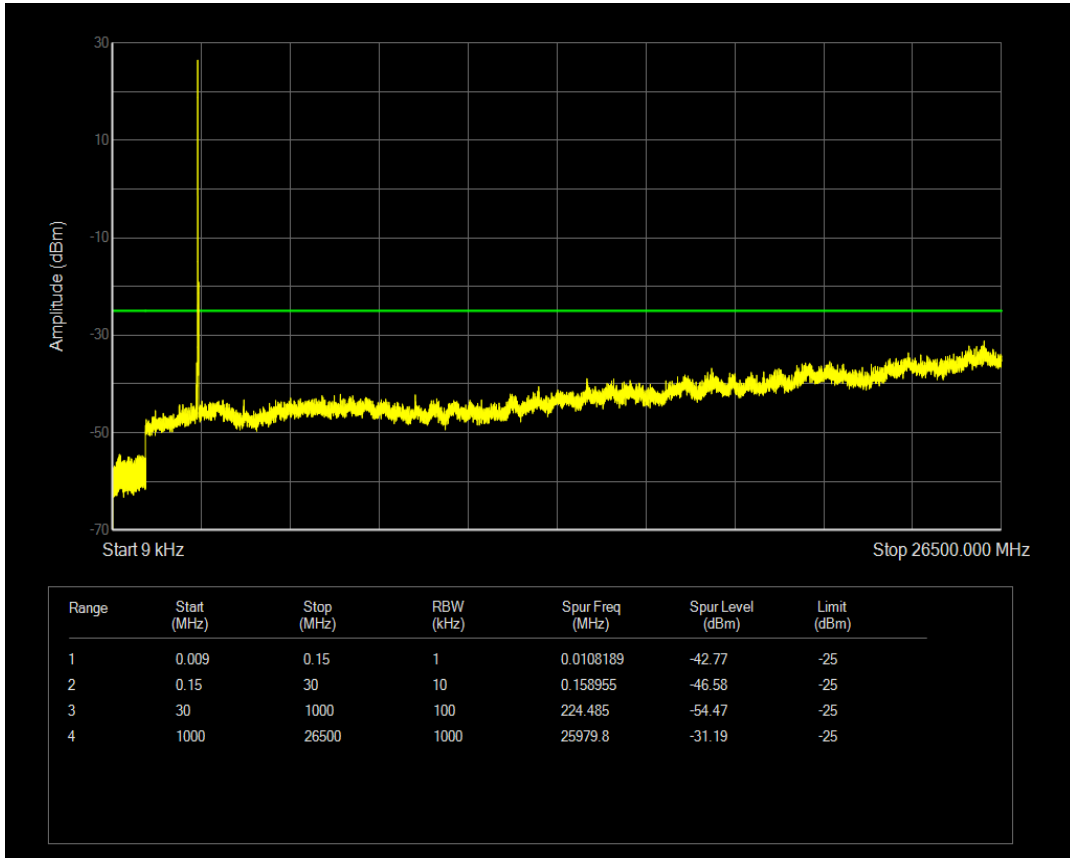

Band7 QAM16 BW=15MHz Channel=21100 RB Size=75 Position=#0

Band7 QAM16 BW=15MHz Channel=21100 RB Size=1 Position=#0

Band7 QPSK BW=15MHz Channel=21375 RB Size=1 Position=#0

Band7 QAM16 BW=15MHz Channel=21375 RB Size=1 Position=#0