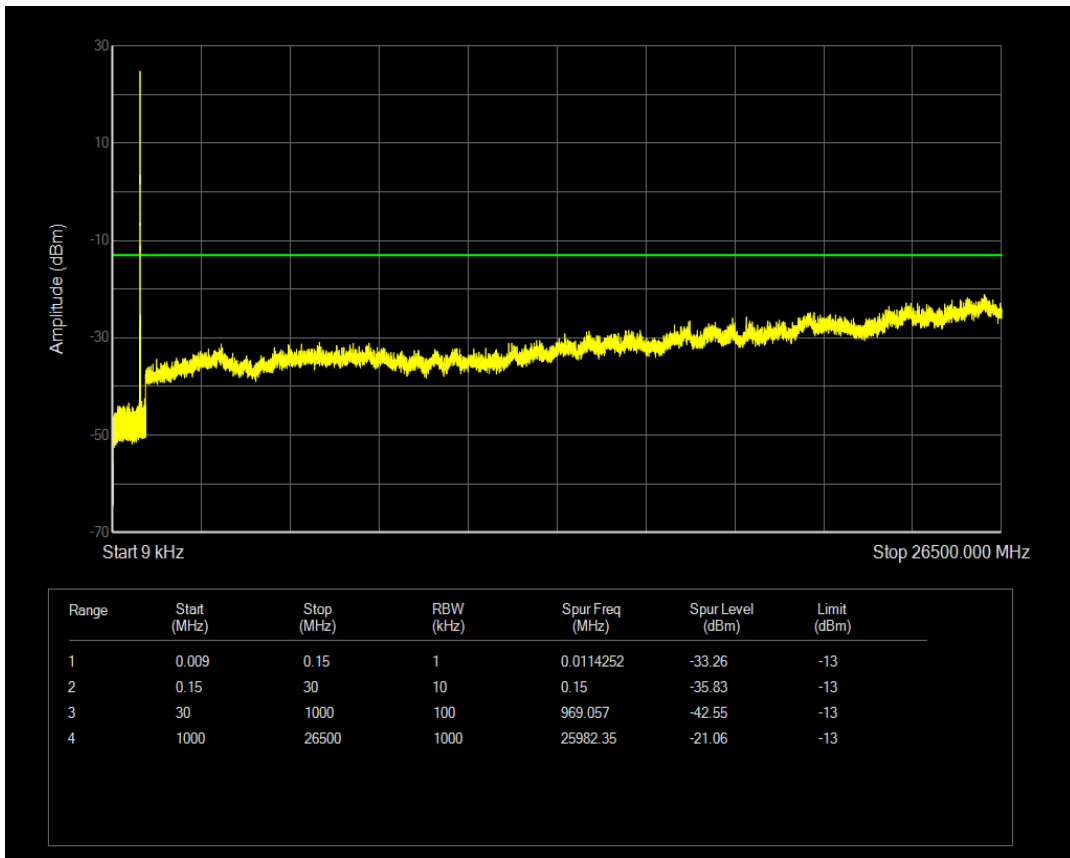

Band5 QAM16 BW=5MHz Channel=20525 RB Size=1 Position=#0

Band5 QAM16 BW=5MHz Channel=20525 RB Size=25 Position=#0