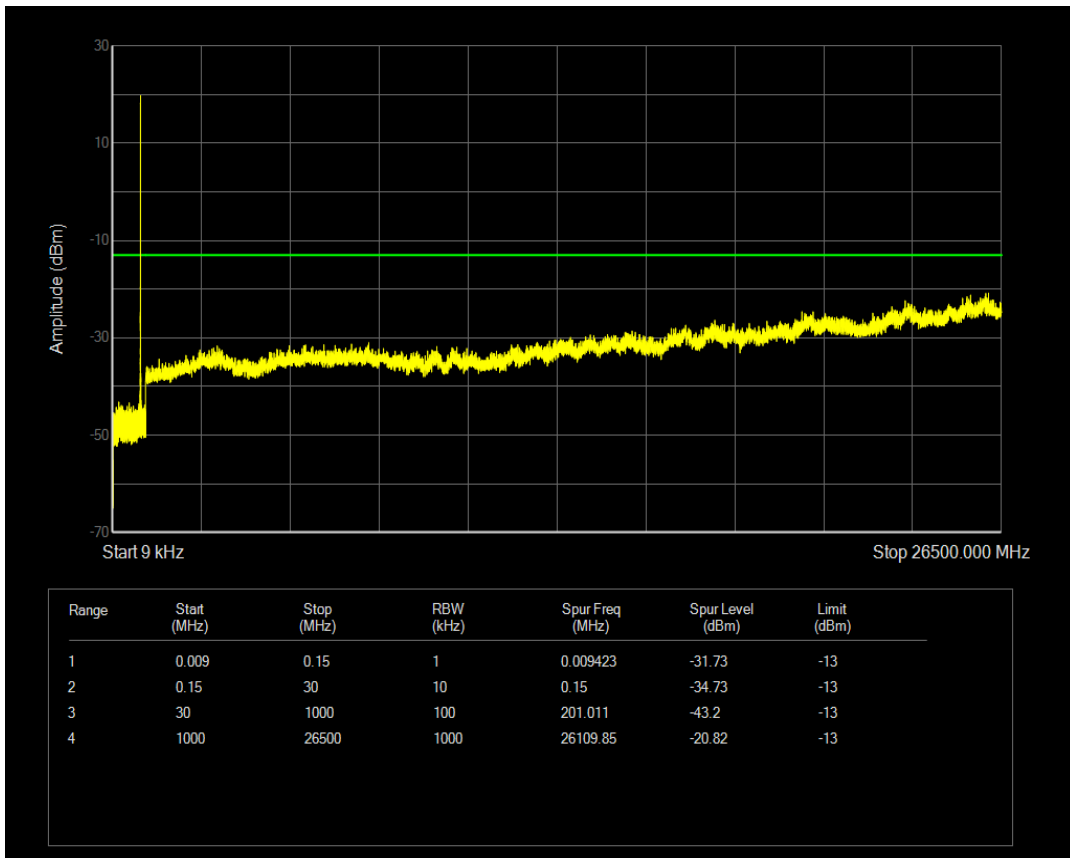

Band5 QPSK BW=1.4MHz Channel=20407 RB Size=6 Position=#0

Band5 QAM16 BW=1.4MHz Channel=20407 RB Size=6 Position=#0

Band5 QPSK BW=1.4MHz Channel=20525 RB Size=6 Position=#0

Band5 QPSK BW=1.4MHz Channel=20525 RB Size=1 Position=#0

Band5 QAM16 BW=1.4MHz Channel=20525 RB Size=1 Position=#0

Band5 QPSK BW=1.4MHz Channel=20643 RB Size=1 Position=#0

Band5 QAM16 BW=1.4MHz Channel=20525 RB Size=6 Position=#0

Band5 QAM16 BW=1.4MHz Channel=20643 RB Size=1 Position=#0

Band5 QPSK BW=1.4MHz Channel=20643 RB Size=6 Position=#0

Band5 QAM16 BW=1.4MHz Channel=20643 RB Size=6 Position=#0

Band5 QPSK BW=3MHz Channel=20415 RB Size=1 Position=#0

Band5 QPSK BW=3MHz Channel=20415 RB Size=15 Position=#0