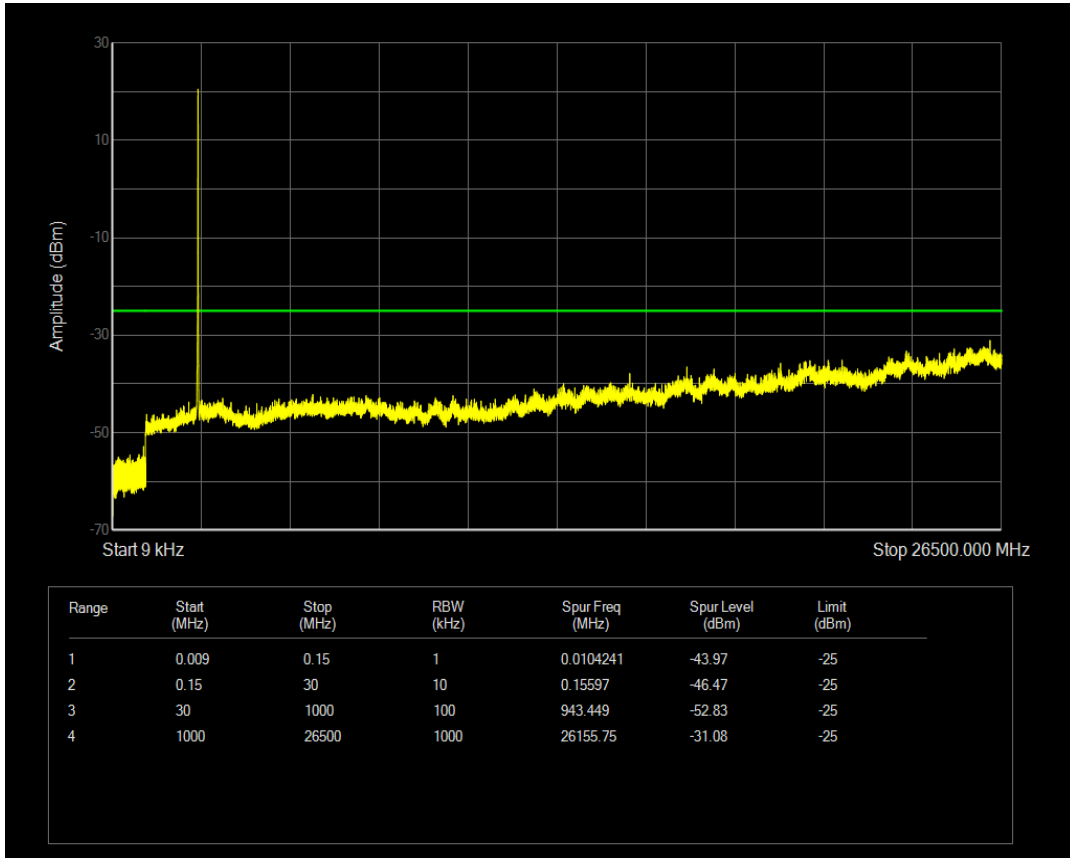

Band7 QAM16 BW=10MHz Channel=21400 RB Size=50 Position=#0

Band7 QPSK BW=15MHz Channel=20825 RB Size=1 Position=#0