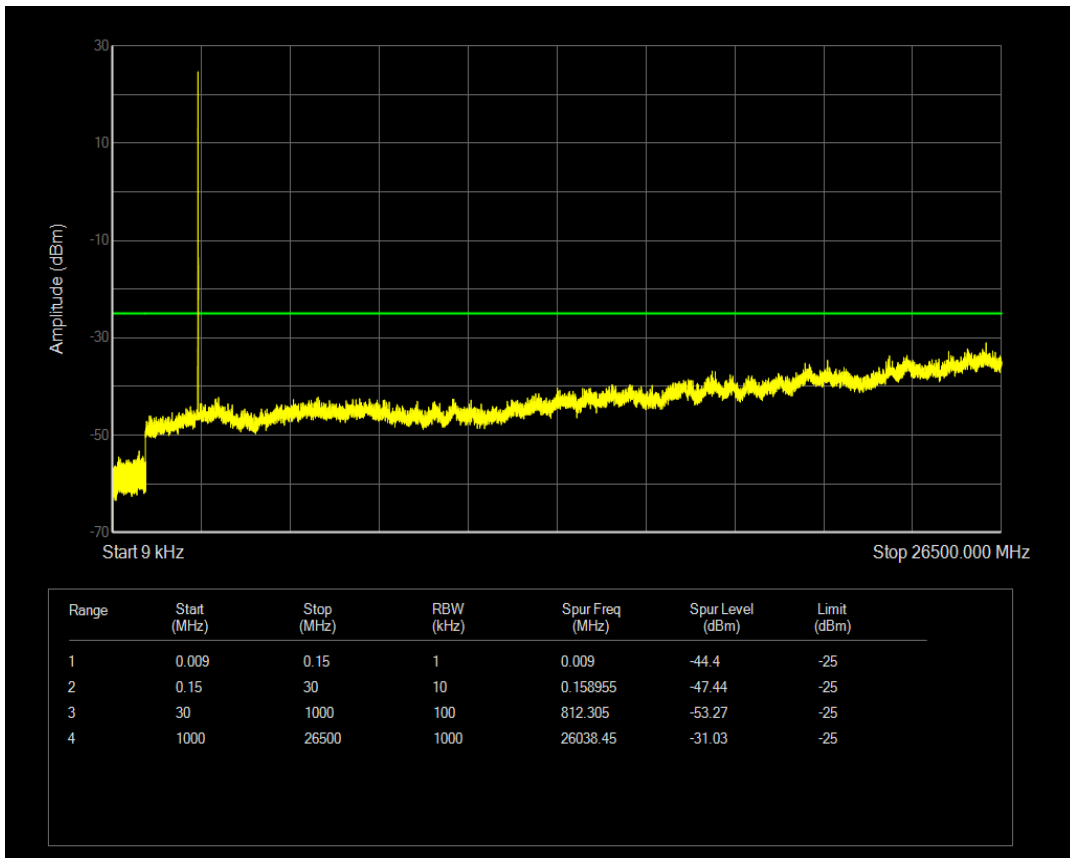

Band7 QPSK BW=5MHz Channel=21425 RB Size=1 Position=#0

Band7 QPSK BW=5MHz Channel=21425 RB Size=25 Position=#0