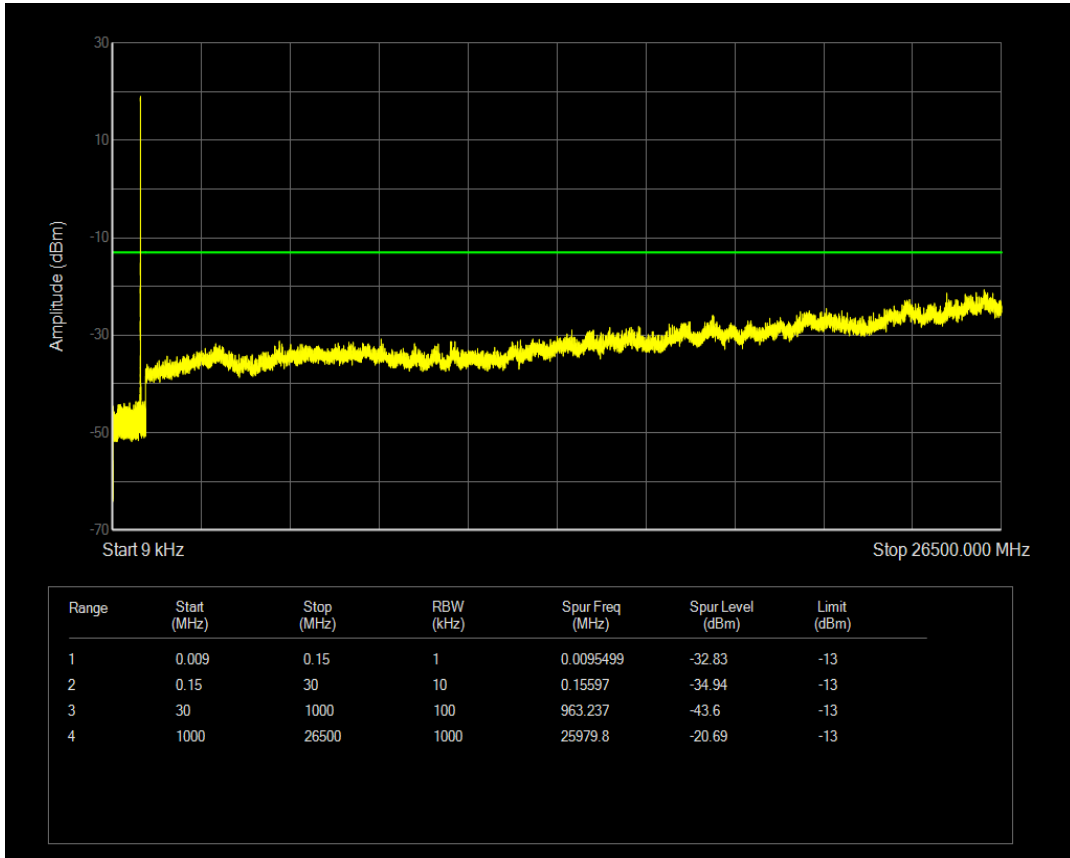

Band5 QPSK BW=1.4MHz Channel=20407 RB Size=6 Position=#0

Band5 QAM16 BW=1.4MHz Channel=20407 RB Size=6 Position=#0

Band5 QPSK BW=1.4MHz Channel=20525 RB Size=6 Position=#0

Band5 QPSK BW=1.4MHz Channel=20525 RB Size=1 Position=#0

Band5 QAM16 BW=1.4MHz Channel=20525 RB Size=1 Position=#0

Band5 QPSK BW=1.4MHz Channel=20643 RB Size=1 Position=#0

Band5 QAM16 BW=1.4MHz Channel=20525 RB Size=6 Position=#0

Band5 QAM16 BW=1.4MHz Channel=20643 RB Size=1 Position=#0

Band5 QPSK BW=1.4MHz Channel=20643 RB Size=6 Position=#0

Band5 QAM16 BW=1.4MHz Channel=20643 RB Size=6 Position=#0

Band5 QPSK BW=3MHz Channel=20415 RB Size=1 Position=#0

Band5 QPSK BW=3MHz Channel=20415 RB Size=15 Position=#0