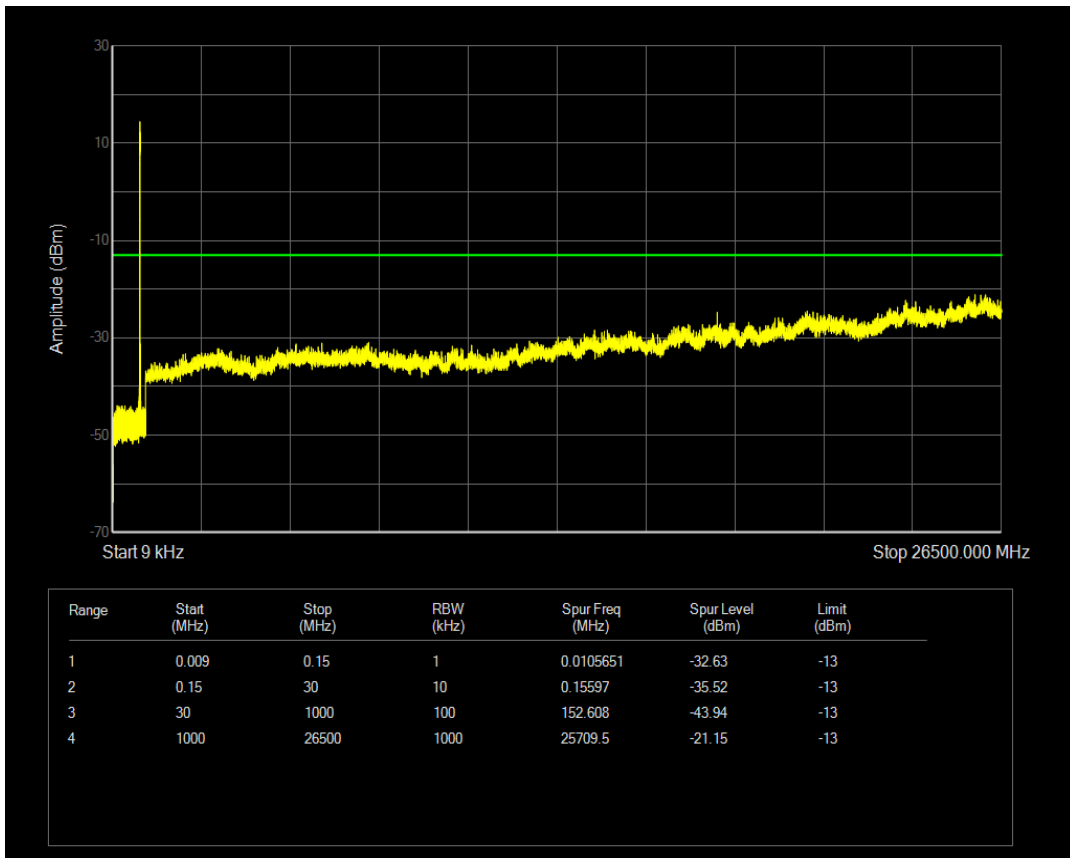

Band5 QAM16 BW=5MHz Channel=20625 RB Size=25 Position=#0

Band5 QAM16 BW=5MHz Channel=20625 RB Size=1 Position=#0

Band5 QPSK BW=10MHz Channel=20450 RB Size=1 Position=#0

Band5 QAM16 BW=10MHz Channel=20450 RB Size=1 Position=#0

Band5 QPSK BW=10MHz Channel=20450 RB Size=50 Position=#0

Band5 QPSK BW=10MHz Channel=20525 RB Size=1 Position=#0

Band5 QAM16 BW=10MHz Channel=20450 RB Size=50 Position=#0

Band5 QPSK BW=10MHz Channel=20525 RB Size=50 Position=#0