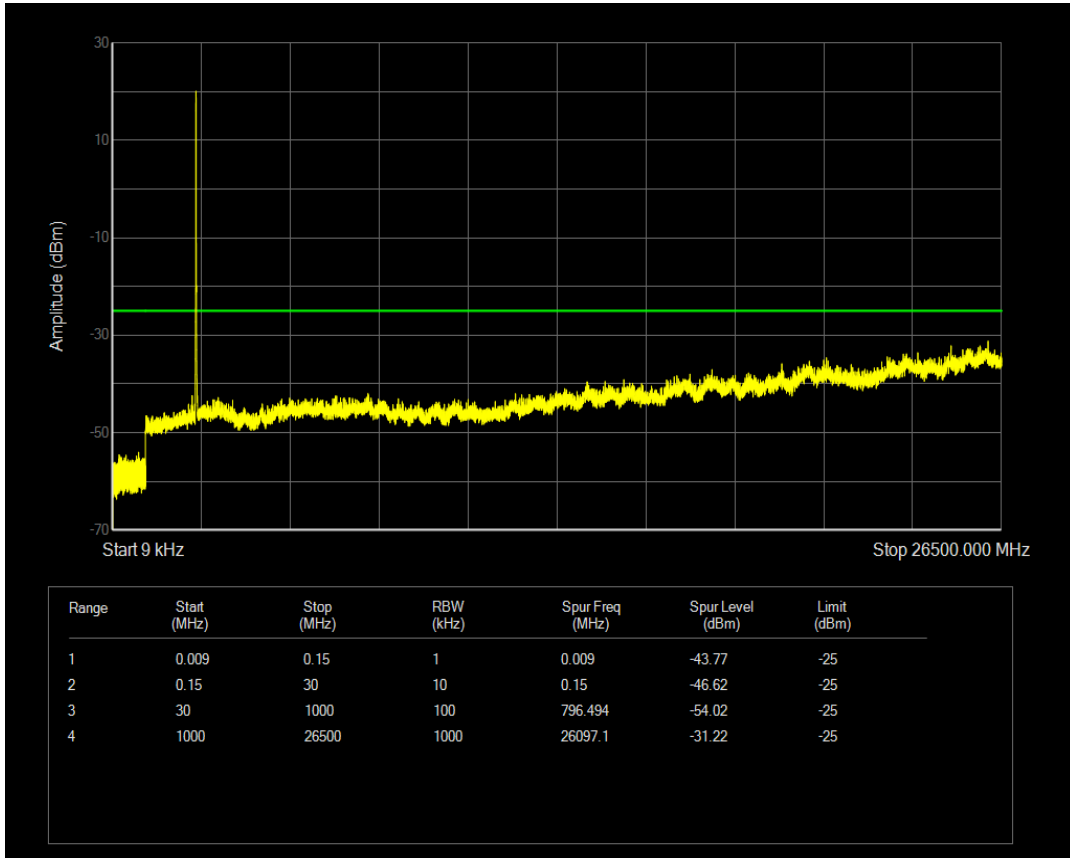

Band7 QAM16 BW=5MHz Channel=21425 RB Size=1 Position=#0

Band7 QPSK BW=10MHz Channel=20800 RB Size=1 Position=#0

Band7 QAM16 BW=5MHz Channel=21425 RB Size=25 Position=#0

Band7 QPSK BW=10MHz Channel=20800 RB Size=50 Position=#0

Band7 QAM16 BW=10MHz Channel=20800 RB Size=1 Position=#0

Band7 QAM16 BW=10MHz Channel=20800 RB Size=50 Position=#0

Band7 QPSK BW=10MHz Channel=21100 RB Size=1 Position=#0

Band7 QPSK BW=10MHz Channel=21100 RB Size=50 Position=#0