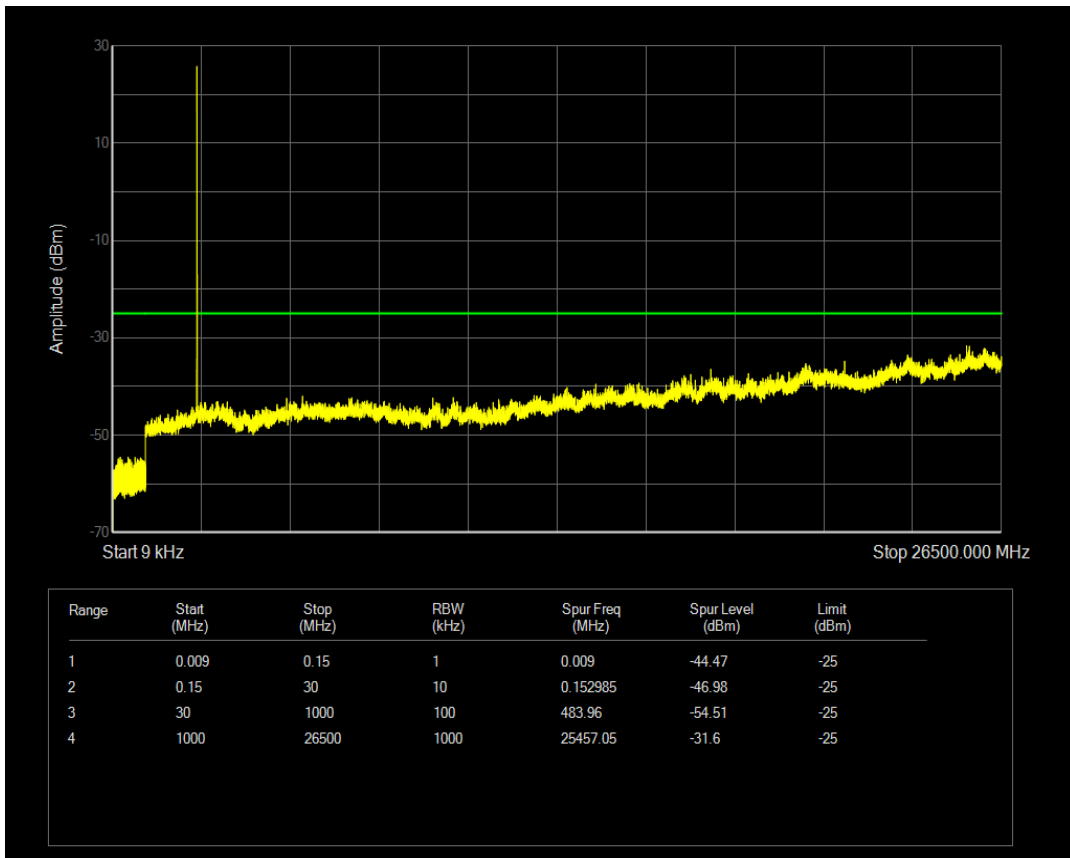

Band7 QPSK BW=5MHz Channel=21100 RB Size=1 Position=#0

Band7 QPSK BW=5MHz Channel=21100 RB Size=25 Position=#0