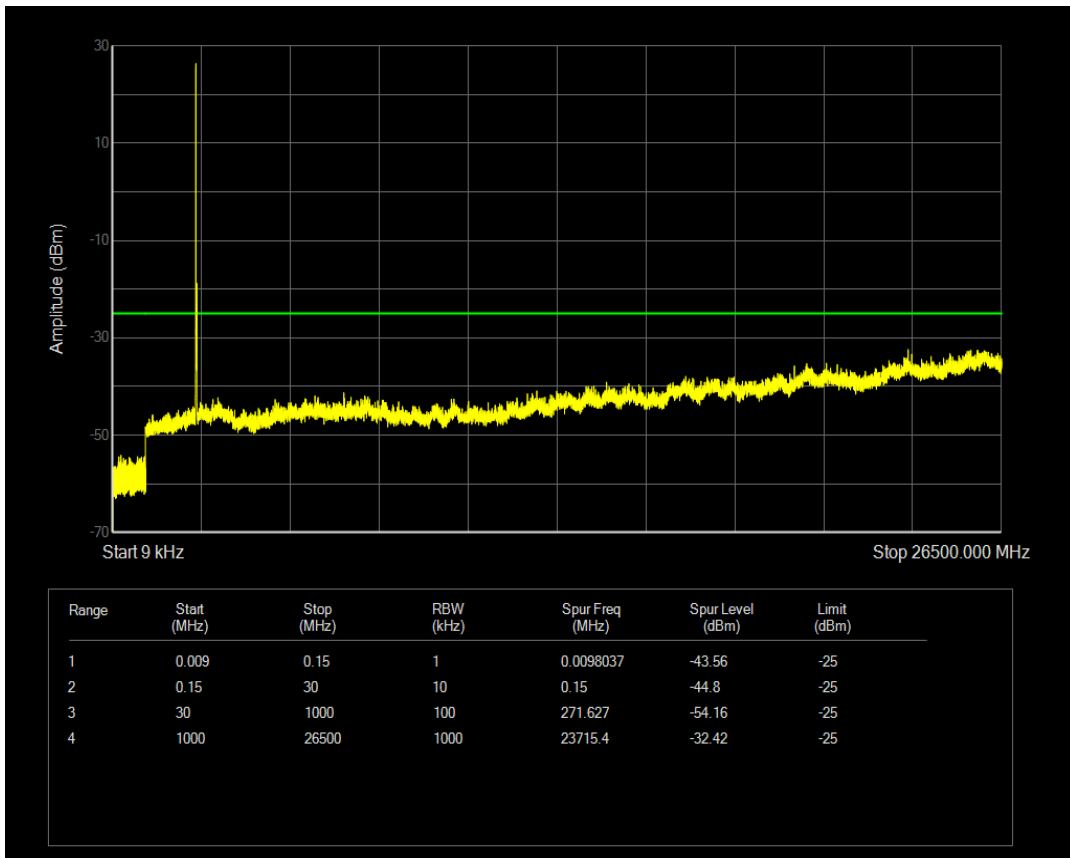

Band7 QPSK BW=15MHz Channel=20825 RB Size=1 Position=#0

Band7 QPSK BW=15MHz Channel=20825 RB Size=75 Position=#0