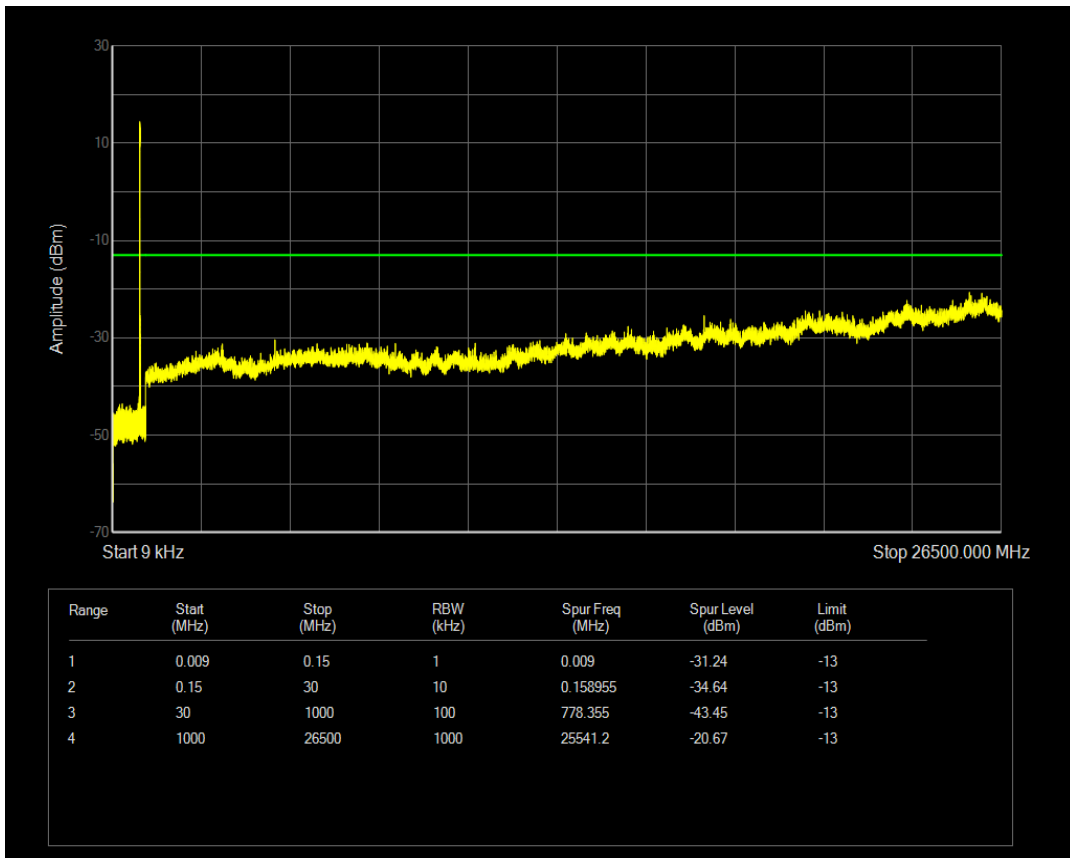

Band5 QAM16 BW=5MHz Channel=20425 RB Size=25 Position=#0

Band5 QAM16 BW=5MHz Channel=20425 RB Size=1 Position=#0