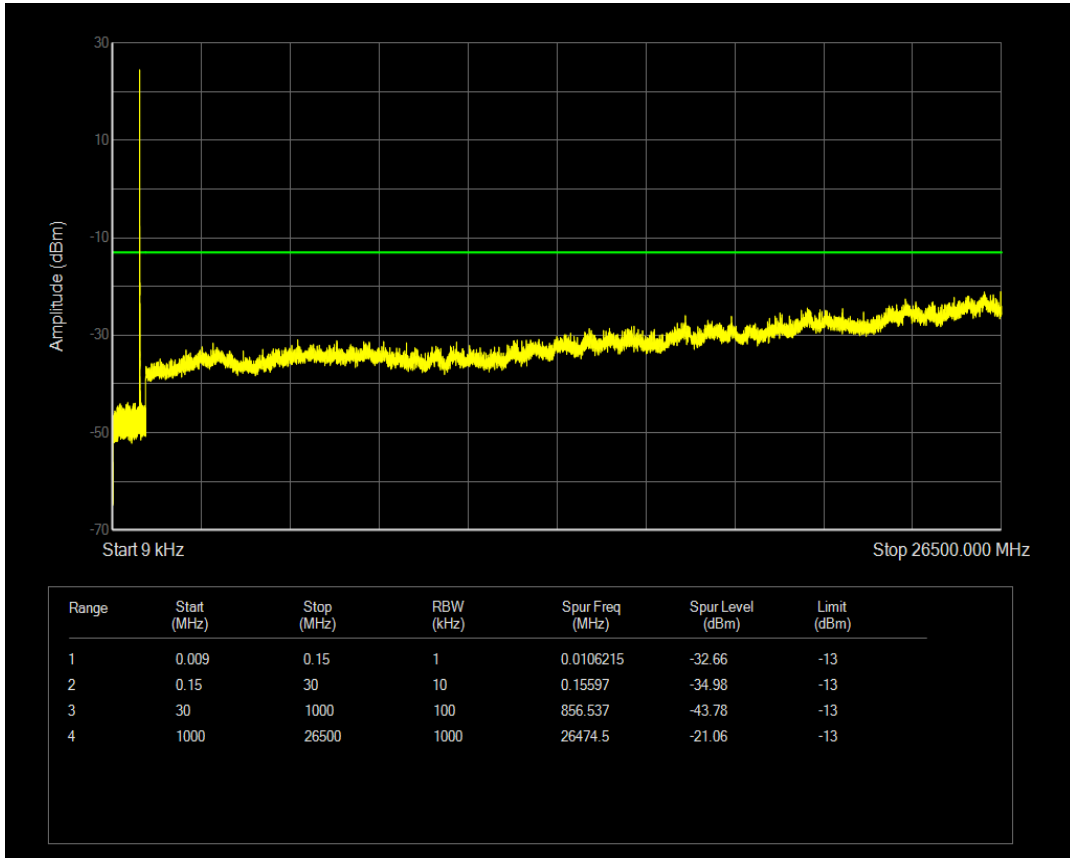

Band41 QAM16 BW=20MHz Channel=41090 RB Size=1 Position=#0

Band41 QAM16 BW=20MHz Channel=41090 RB Size=100 Position=#0

Band5 QPSK BW=1.4MHz Channel=20407 RB Size=1 Position=#0

Band5 QAM16 BW=1.4MHz Channel=20407 RB Size=1 Position=#0

Band5 QPSK BW=1.4MHz Channel=20407 RB Size=6 Position=#0

Band5 QAM16 BW=1.4MHz Channel=20407 RB Size=6 Position=#0

Band5 QPSK BW=1.4MHz Channel=20525 RB Size=6 Position=#0

Band5 QPSK BW=1.4MHz Channel=20525 RB Size=1 Position=#0