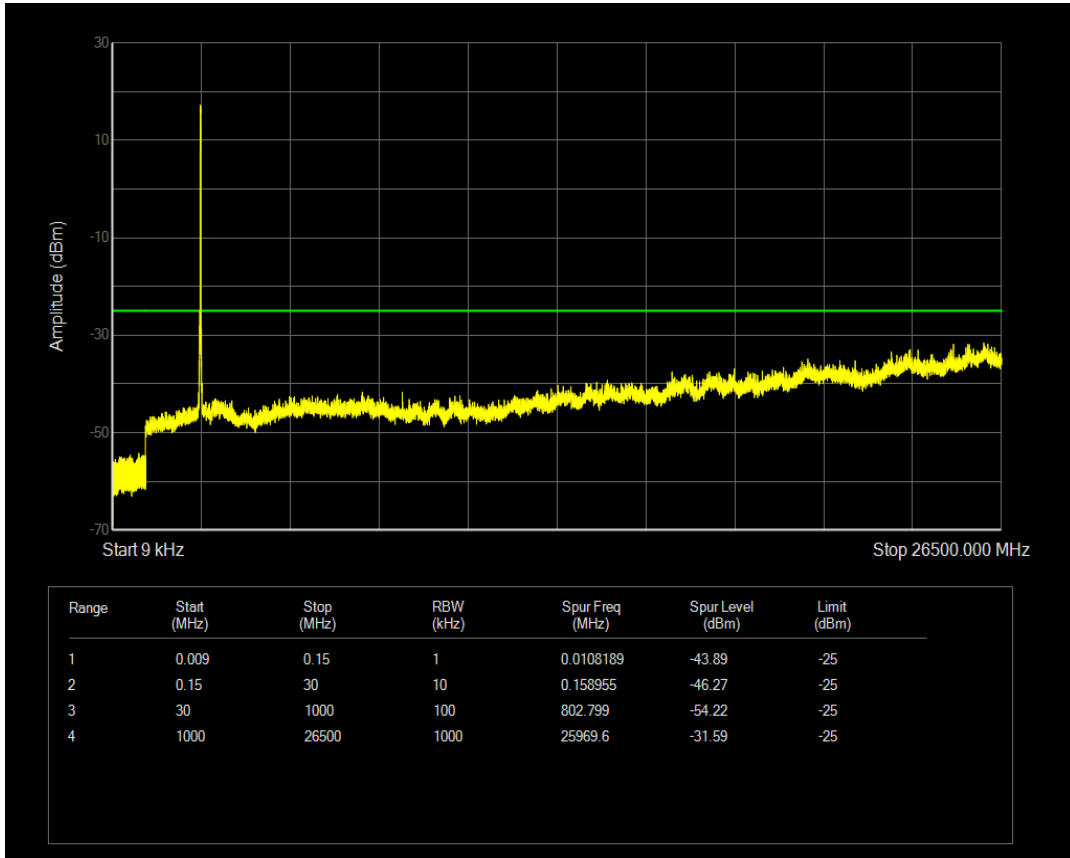

Band41 QAM16 BW=20MHz Channel=40640 RB Size=1 Position=#0

Band41 QAM16 BW=20MHz Channel=40640 RB Size=100 Position=#0

Band41 QPSK BW=20MHz Channel=41090 RB Size=1 Position=#0

Band41 QPSK BW=20MHz Channel=41090 RB Size=100 Position=#0

Band41 QAM16 BW=20MHz Channel=41090 RB Size=1 Position=#0

Band41 QAM16 BW=20MHz Channel=41090 RB Size=100 Position=#0

Band5 QPSK BW=1.4MHz Channel=20407 RB Size=1 Position=#0

Band5 QAM16 BW=1.4MHz Channel=20407 RB Size=1 Position=#0

Band5 QPSK BW=1.4MHz Channel=20407 RB Size=6 Position=#0

Band5 QAM16 BW=1.4MHz Channel=20407 RB Size=6 Position=#0

Band5 QPSK BW=1.4MHz Channel=20525 RB Size=6 Position=#0

Band5 QPSK BW=1.4MHz Channel=20525 RB Size=1 Position=#0