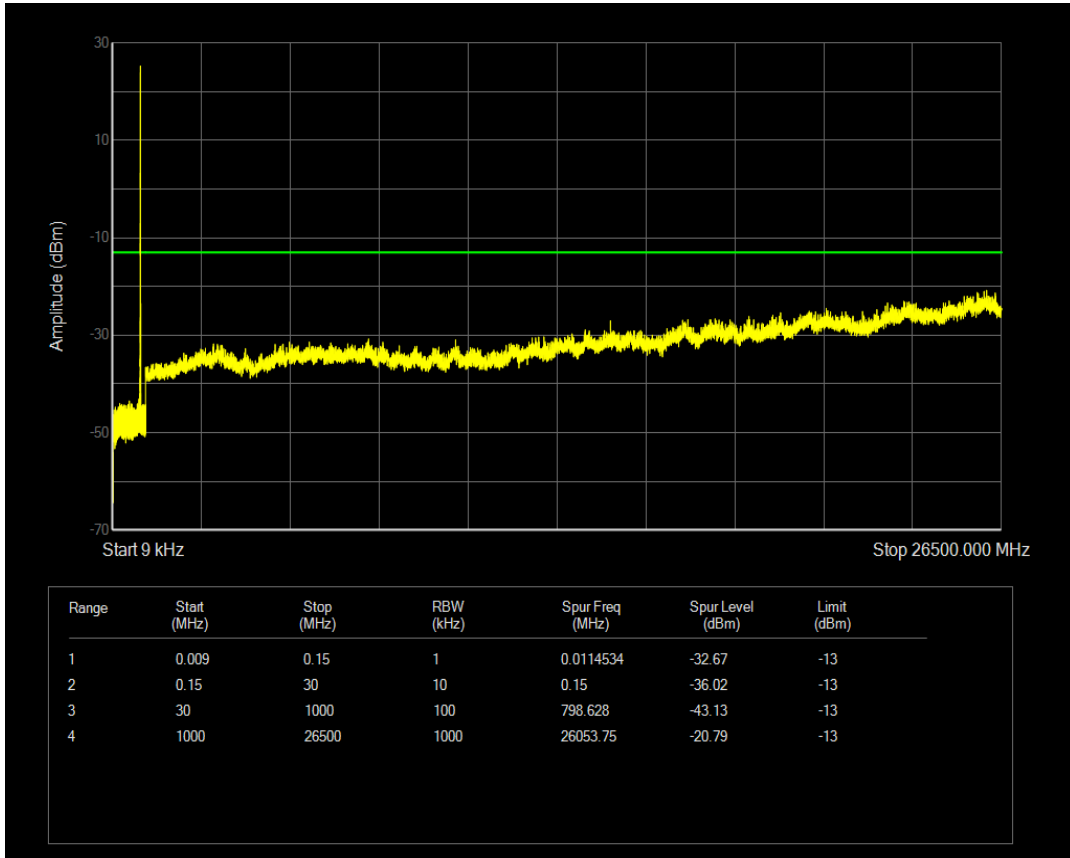

Band5 QAM16 BW=5MHz Channel=20625 RB Size=1 Position=#0

Band5 QPSK BW=10MHz Channel=20450 RB Size=1 Position=#0