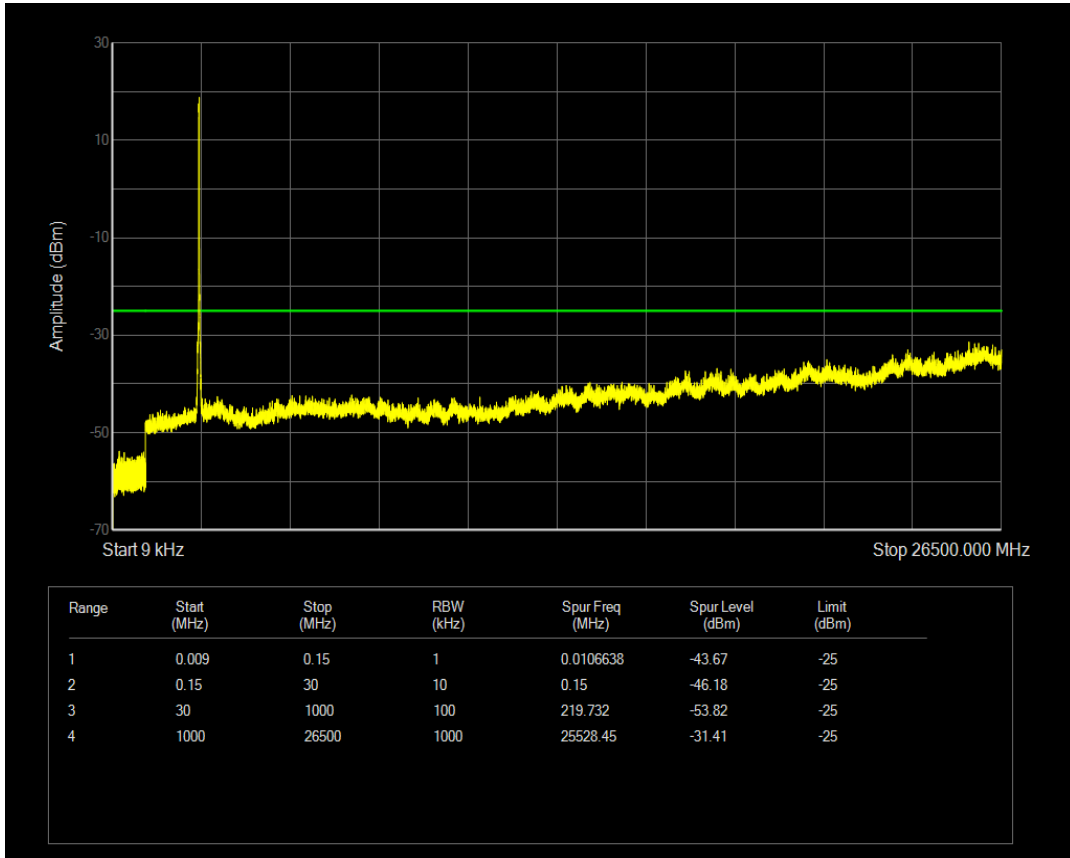

Band41 QAM16 BW=20MHz Channel=40640 RB Size=1 Position=#0

Band41 QAM16 BW=20MHz Channel=40640 RB Size=100 Position=#0

Band41 QPSK BW=20MHz Channel=41090 RB Size=1 Position=#0

Band41 QPSK BW=20MHz Channel=41090 RB Size=100 Position=#0

Band41 QAM16 BW=20MHz Channel=41090 RB Size=1 Position=#0

Band41 QAM16 BW=20MHz Channel=41090 RB Size=100 Position=#0

Band5 QPSK BW=1.4MHz Channel=20407 RB Size=1 Position=#0

Band5 QAM16 BW=1.4MHz Channel=20407 RB Size=1 Position=#0

Band5 QPSK BW=1.4MHz Channel=20407 RB Size=6 Position=#0

Band5 QAM16 BW=1.4MHz Channel=20407 RB Size=6 Position=#0

Band5 QPSK BW=1.4MHz Channel=20525 RB Size=6 Position=#0

Band5 QPSK BW=1.4MHz Channel=20525 RB Size=1 Position=#0