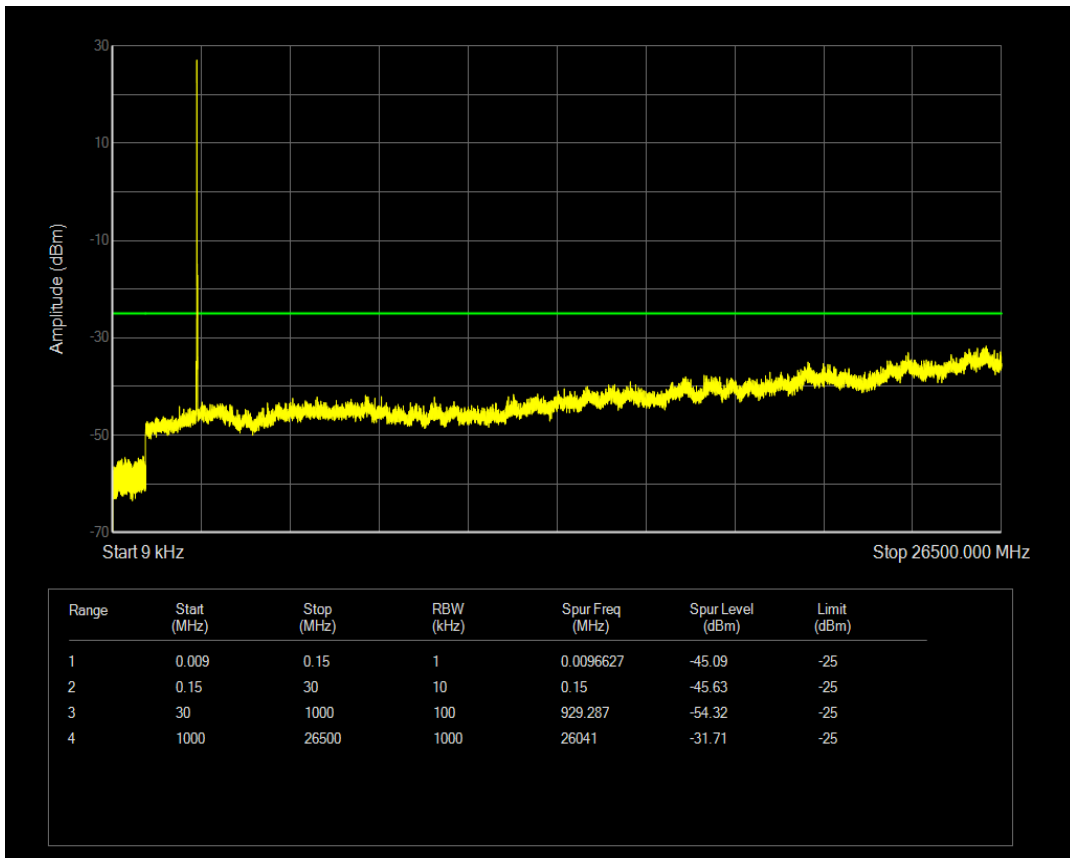

Band7 QAM16 BW=10MHz Channel=20800 RB Size=1 Position=#0

Band7 QAM16 BW=10MHz Channel=20800 RB Size=50 Position=#0

Band7 QPSK BW=10MHz Channel=21100 RB Size=1 Position=#0

Band7 QPSK BW=10MHz Channel=21100 RB Size=50 Position=#0

Band7 QAM16 BW=10MHz Channel=21100 RB Size=1 Position=#0

Band7 QAM16 BW=10MHz Channel=21100 RB Size=50 Position=#0

Band7 QPSK BW=10MHz Channel=21400 RB Size=1 Position=#0

Band7 QPSK BW=10MHz Channel=21400 RB Size=50 Position=#0