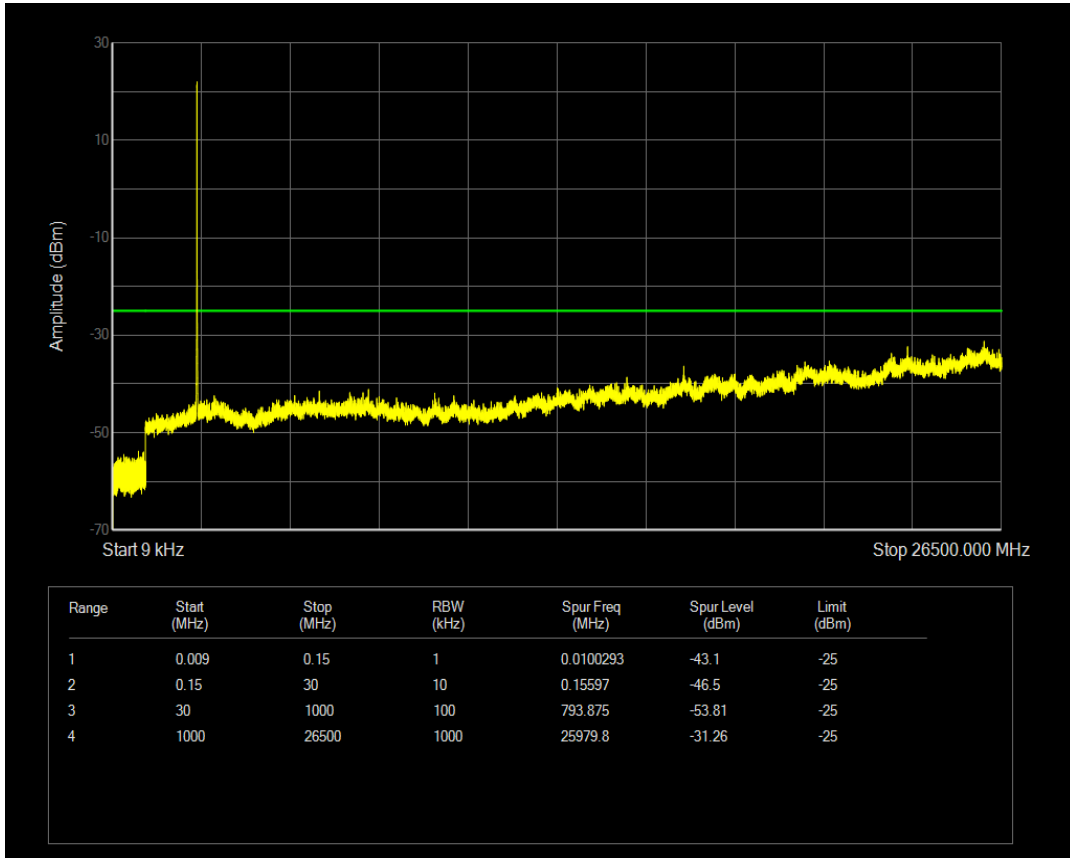

Band7 QAM16 BW=5MHz Channel=21100 RB Size=25 Position=#0

Band7 QPSK BW=5MHz Channel=21425 RB Size=1 Position=#0