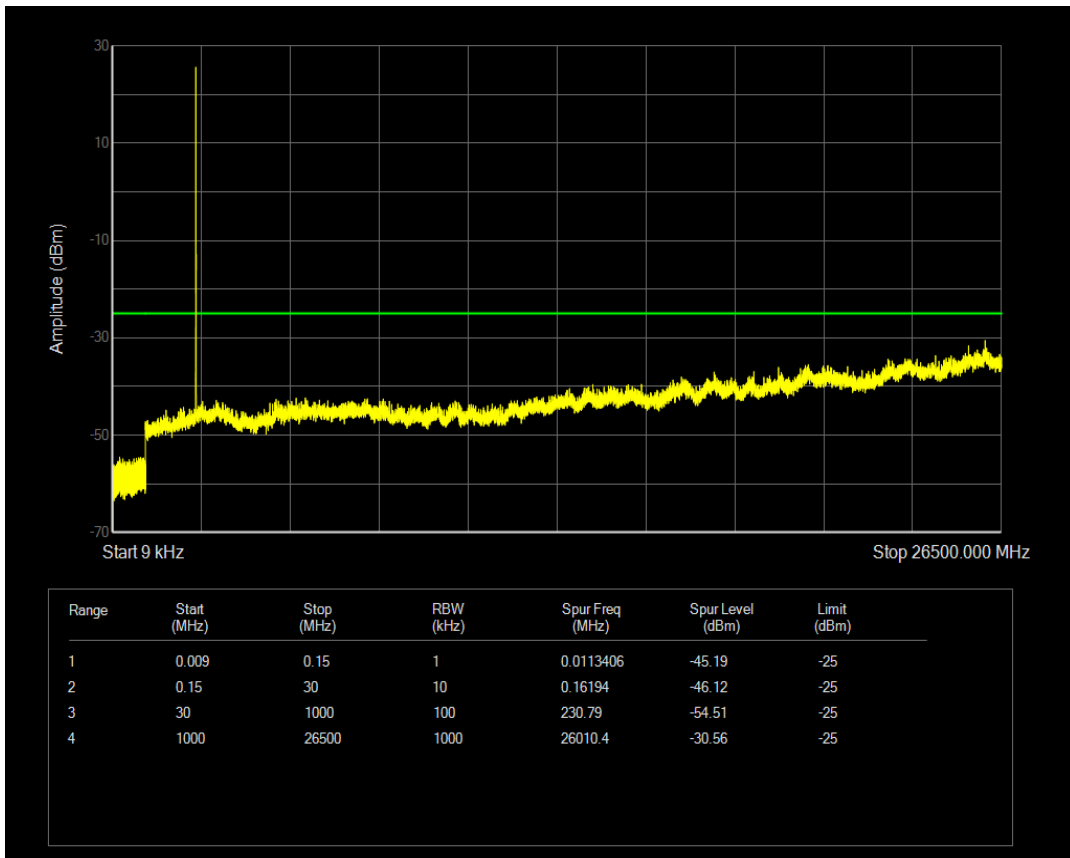

Band5 QAM16 BW=10MHz Channel=20525 RB Size=50 Position=#0

Band5 QAM16 BW=10MHz Channel=20525 RB Size=1 Position=#0

Band5 QPSK BW=10MHz Channel=20600 RB Size=1 Position=#0

Band5 QPSK BW=10MHz Channel=20600 RB Size=50 Position=#0

Band5 QAM16 BW=10MHz Channel=20600 RB Size=1 Position=#0

Band5 QAM16 BW=10MHz Channel=20600 RB Size=50 Position=#0

Band7 QPSK BW=5MHz Channel=20775 RB Size=1 Position=#0

Band7 QPSK BW=5MHz Channel=20775 RB Size=25 Position=#0