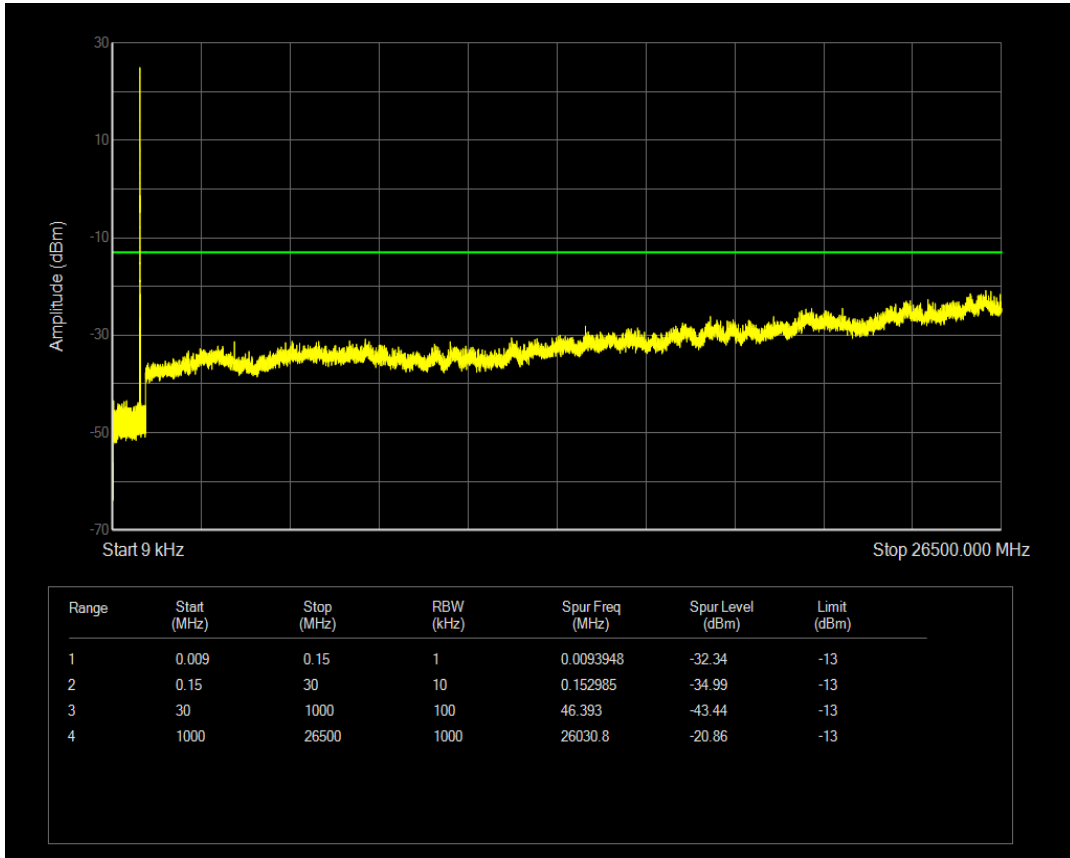

Band5 QAM16 BW=5MHz Channel=20625 RB Size=25 Position=#0

Band5 QAM16 BW=5MHz Channel=20625 RB Size=1 Position=#0

Band5 QPSK BW=10MHz Channel=20450 RB Size=1 Position=#0

Band5 QAM16 BW=10MHz Channel=20450 RB Size=1 Position=#0

Band5 QPSK BW=10MHz Channel=20450 RB Size=50 Position=#0

Band5 QPSK BW=10MHz Channel=20525 RB Size=1 Position=#0

Band5 QAM16 BW=10MHz Channel=20450 RB Size=50 Position=#0

Band5 QPSK BW=10MHz Channel=20525 RB Size=50 Position=#0