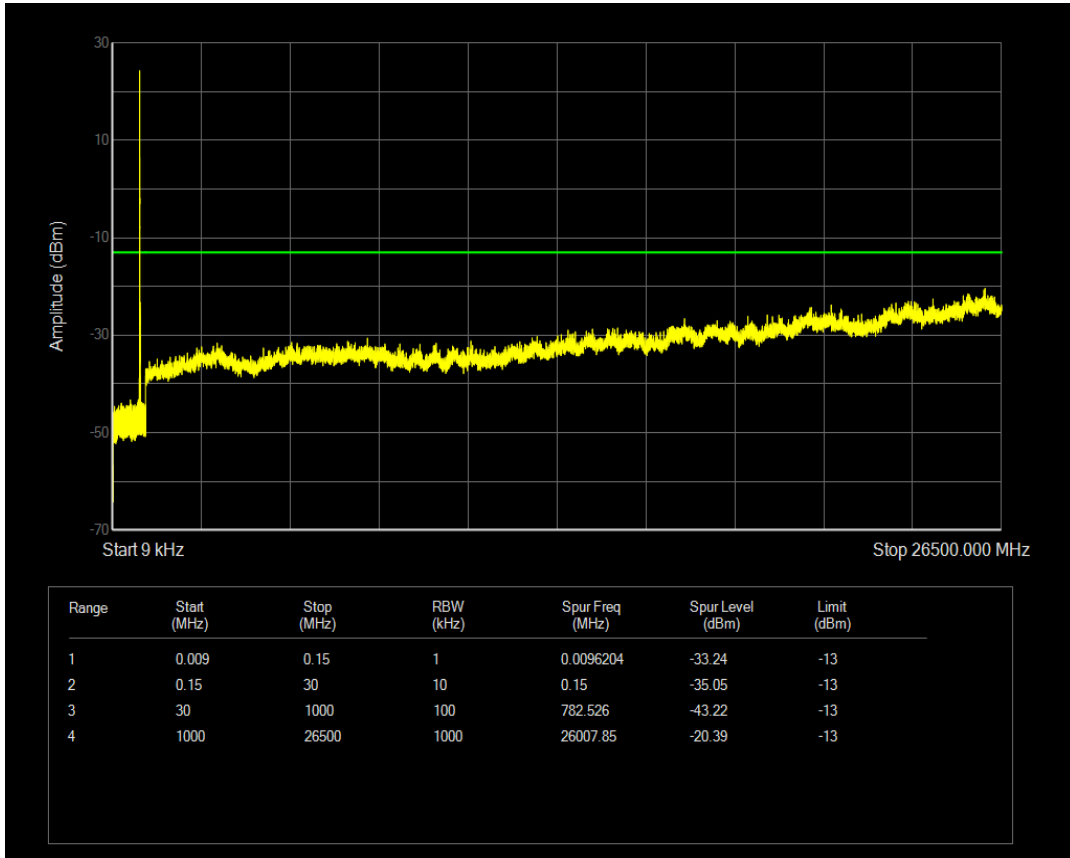

Band5 QPSK BW=5MHz Channel=20425 RB Size=1 Position=#0

Band5 QAM16 BW=3MHz Channel=20635 RB Size=15 Position=#0