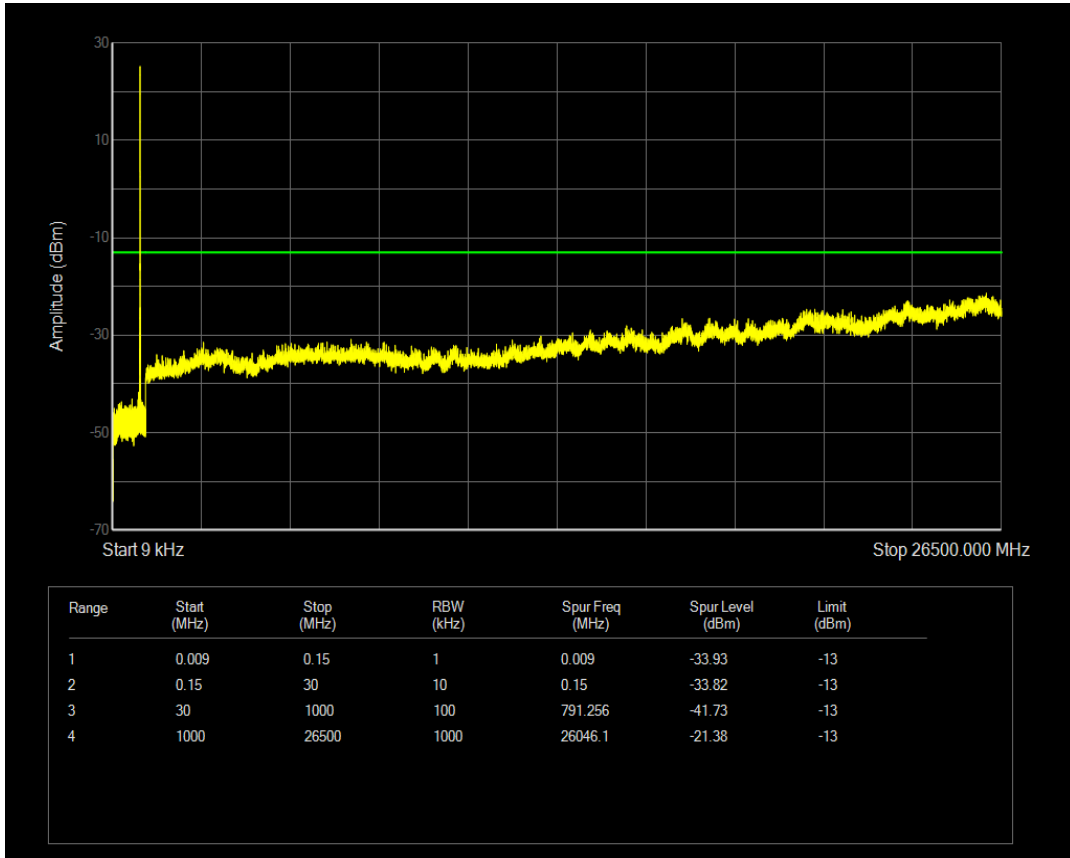

Band5 QPSK BW=1.4MHz Channel=20407 RB Size=6 Position=#0

Band5 QAM16 BW=1.4MHz Channel=20407 RB Size=6 Position=#0

Band5 QPSK BW=1.4MHz Channel=20525 RB Size=6 Position=#0

Band5 QPSK BW=1.4MHz Channel=20525 RB Size=1 Position=#0

Band5 QAM16 BW=1.4MHz Channel=20525 RB Size=1 Position=#0

Band5 QPSK BW=1.4MHz Channel=20643 RB Size=1 Position=#0

Band5 QAM16 BW=1.4MHz Channel=20525 RB Size=6 Position=#0

Band5 QAM16 BW=1.4MHz Channel=20643 RB Size=1 Position=#0