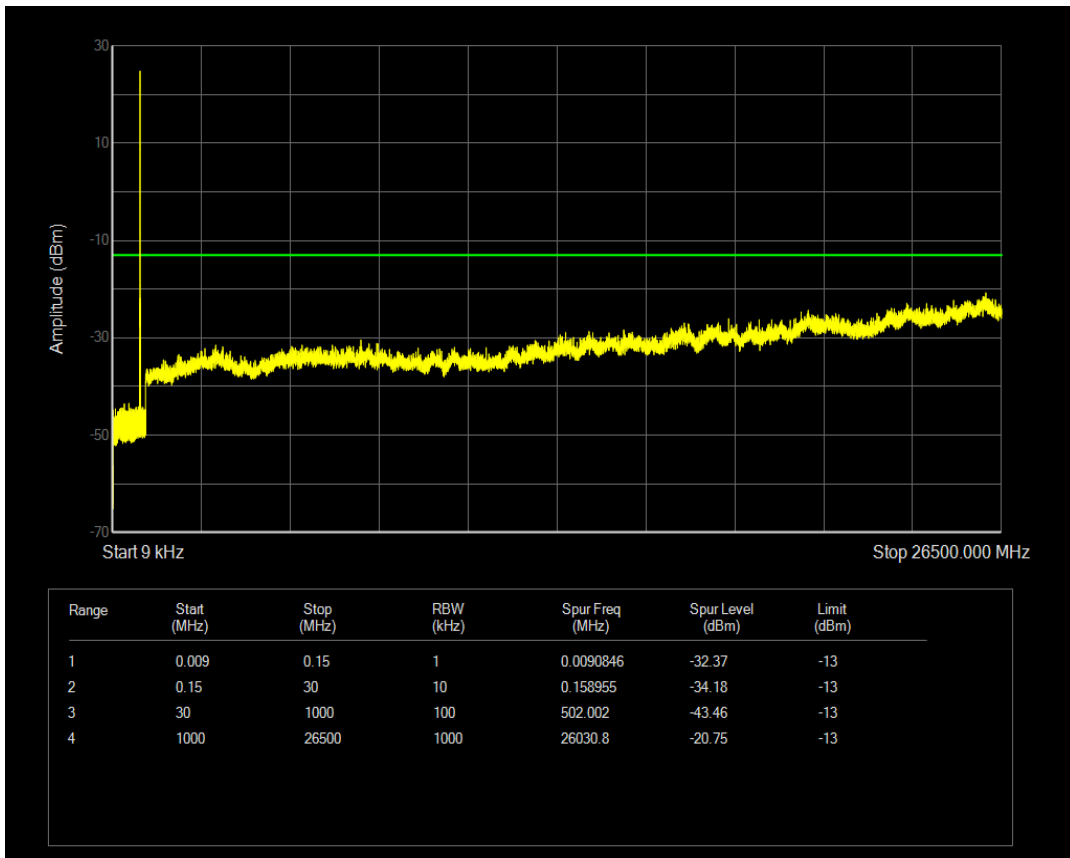

Band5 QPSK BW=3MHz Channel=20525 RB Size=1 Position=#0

Band5 QPSK BW=3MHz Channel=20525 RB Size=15 Position=#0