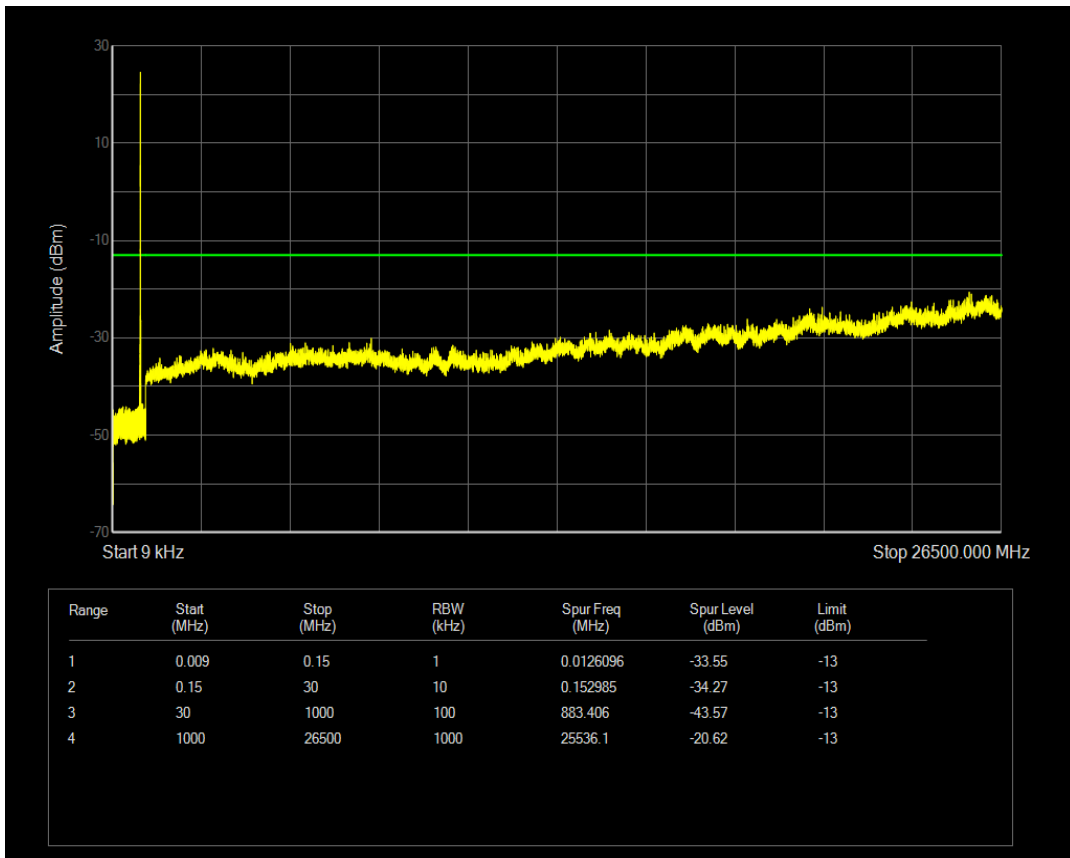

Band5 QPSK BW=5MHz Channel=20625 RB Size=1 Position=#0

Band5 QPSK BW=5MHz Channel=20625 RB Size=25 Position=#0