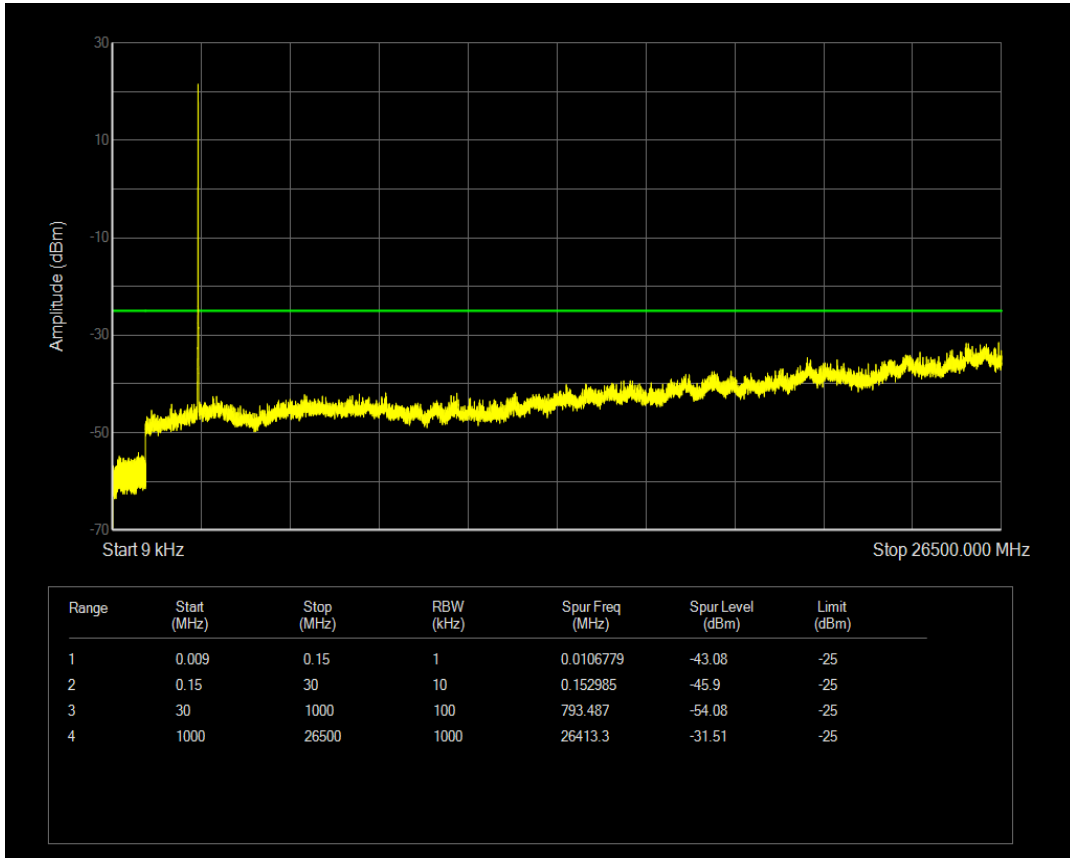

Band7 QAM16 BW=5MHz Channel=21100 RB Size=1 Position=#0

Band7 QAM16 BW=5MHz Channel=21100 RB Size=25 Position=#0

Band7 QPSK BW=5MHz Channel=21425 RB Size=1 Position=#0

Band7 QPSK BW=5MHz Channel=21425 RB Size=25 Position=#0

Band7 QAM16 BW=5MHz Channel=21425 RB Size=1 Position=#0

Band7 QPSK BW=10MHz Channel=20800 RB Size=1 Position=#0

Band7 QAM16 BW=5MHz Channel=21425 RB Size=25 Position=#0

Band7 QPSK BW=10MHz Channel=20800 RB Size=50 Position=#0