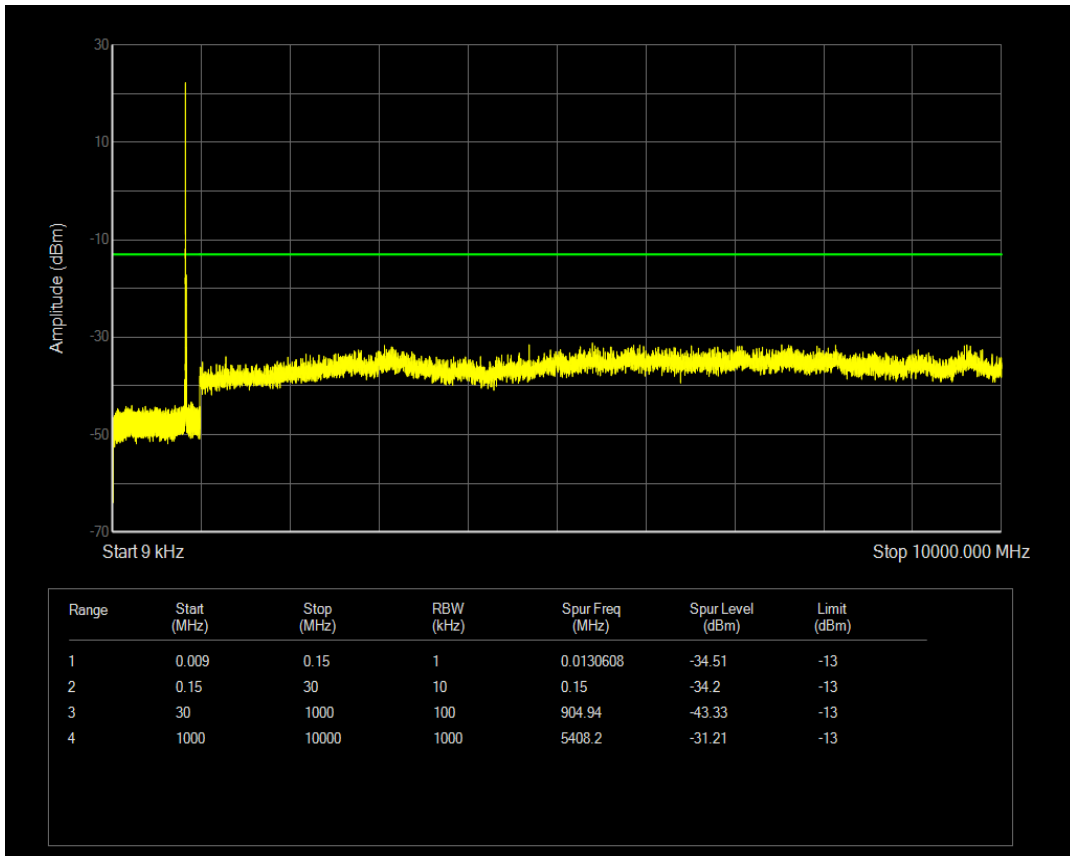

Band5 QAM16 BW=1.4MHz Channel=20525 RB Size=6 Position=#0

Band5 QAM16 BW=1.4MHz Channel=20643 RB Size=1 Position=#0

Band5 QAM16 BW=10MHz Channel=20450 RB Size=50 Position=#0

Band5 QAM16 BW=10MHz Channel=20600 RB Size=1 Position=#0