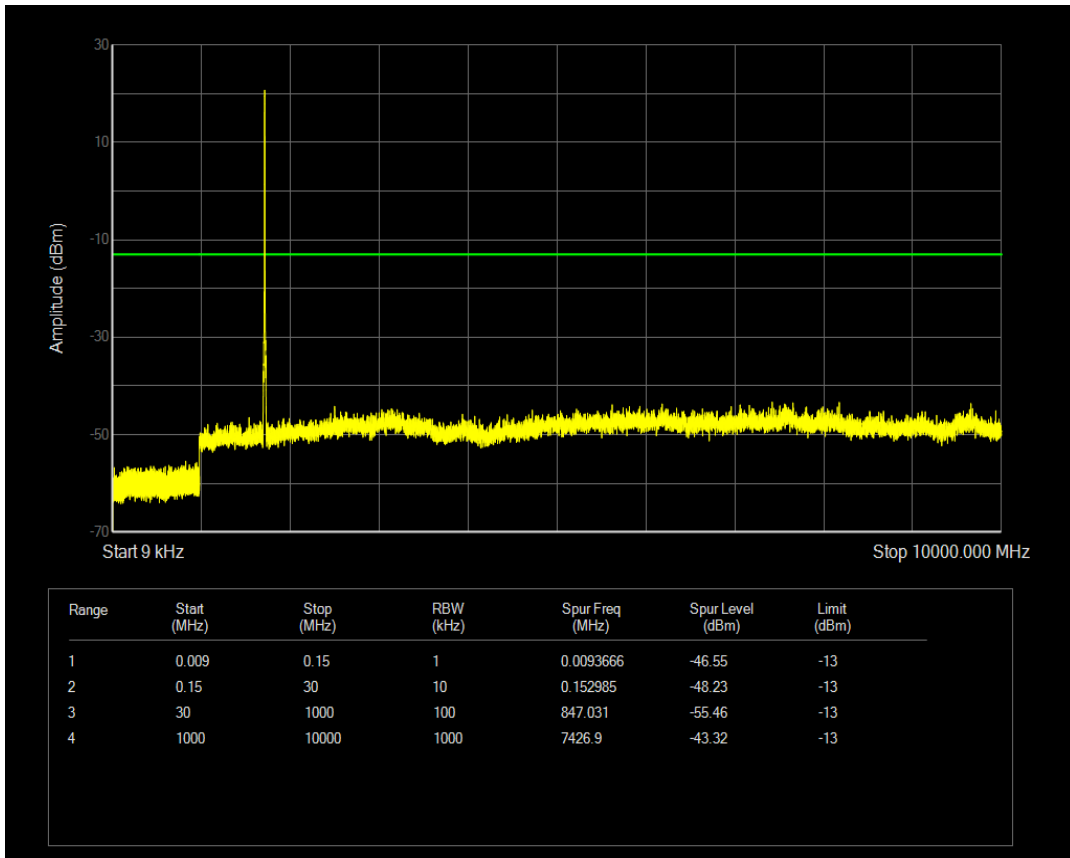

Band4 QPSK BW=10MHz Channel=20000 RB Size=1 Position=#0

Band4 QPSK BW=1.4MHz Channel=19957 RB Size=1 Position=#0

Band4 QAM16 BW=5MHz Channel=19975 RB Size=1 Position=#0

Band4 QAM16 BW=5MHz Channel=19975 RB Size=25 Position=#0

Band4 QAM16 BW=3MHz Channel=20385 RB Size=1 Position=#0

Band4 QAM16 BW=3MHz Channel=20385 RB Size=15 Position=#0

Band4 QAM16 BW=5MHz Channel=20375 RB Size=1 Position=#0

Band4 QAM16 BW=5MHz Channel=20375 RB Size=25 Position=#0

Band4 QAM16 BW=5MHz Channel=20175 RB Size=1 Position=#0

Band4 QAM16 BW=5MHz Channel=20175 RB Size=25 Position=#0

Band4 QPSK BW=20MHz Channel=20175 RB Size=1 Position=#0

Band4 QPSK BW=20MHz Channel=20175 RB Size=100 Position=#0