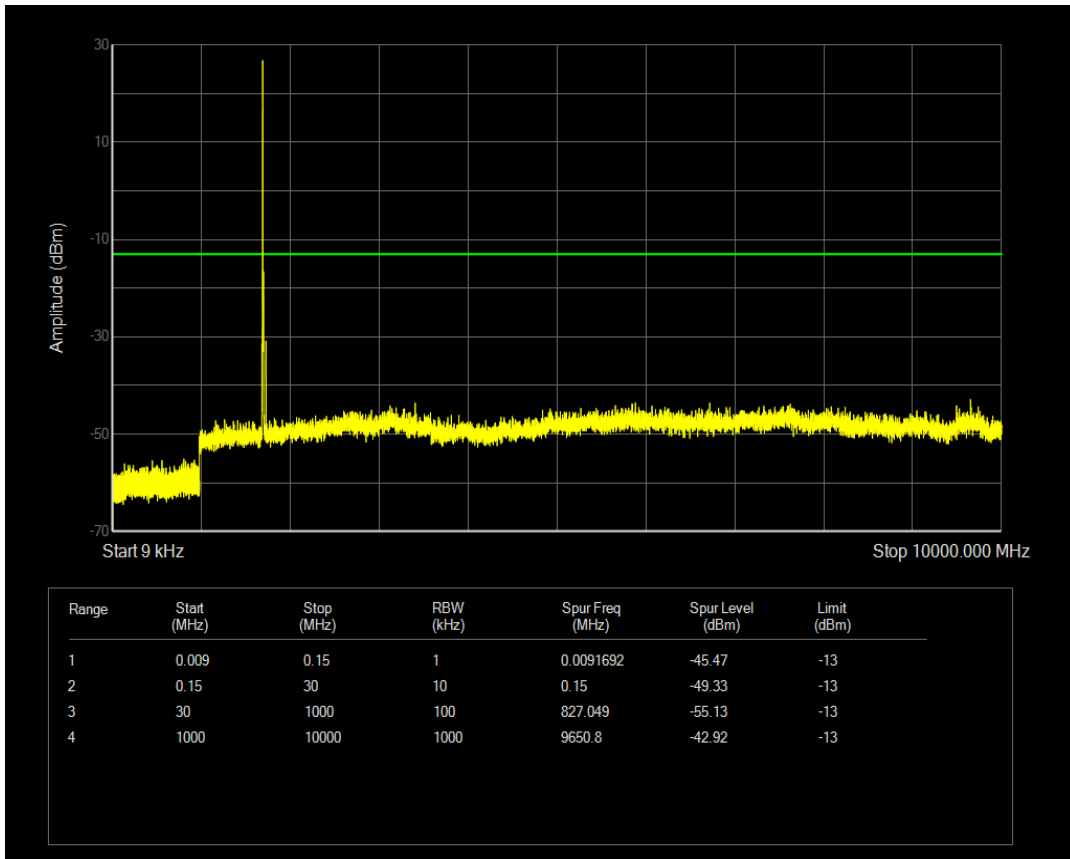

Band4 QPSK BW=1.4MHz Channel=20175 RB Size=1 Position=#0

Band4 QPSK BW=10MHz Channel=20000 RB Size=50 Position=#0

Band4 QPSK BW=10MHz Channel=20175 RB Size=1 Position=#0

Band4 QPSK BW=1.4MHz Channel=20393 RB Size=6 Position=#0

Band4 QPSK BW=10MHz Channel=20000 RB Size=1 Position=#0

Band4 QPSK BW=1.4MHz Channel=19957 RB Size=1 Position=#0

Band4 QAM16 BW=5MHz Channel=19975 RB Size=1 Position=#0

Band4 QAM16 BW=5MHz Channel=19975 RB Size=25 Position=#0