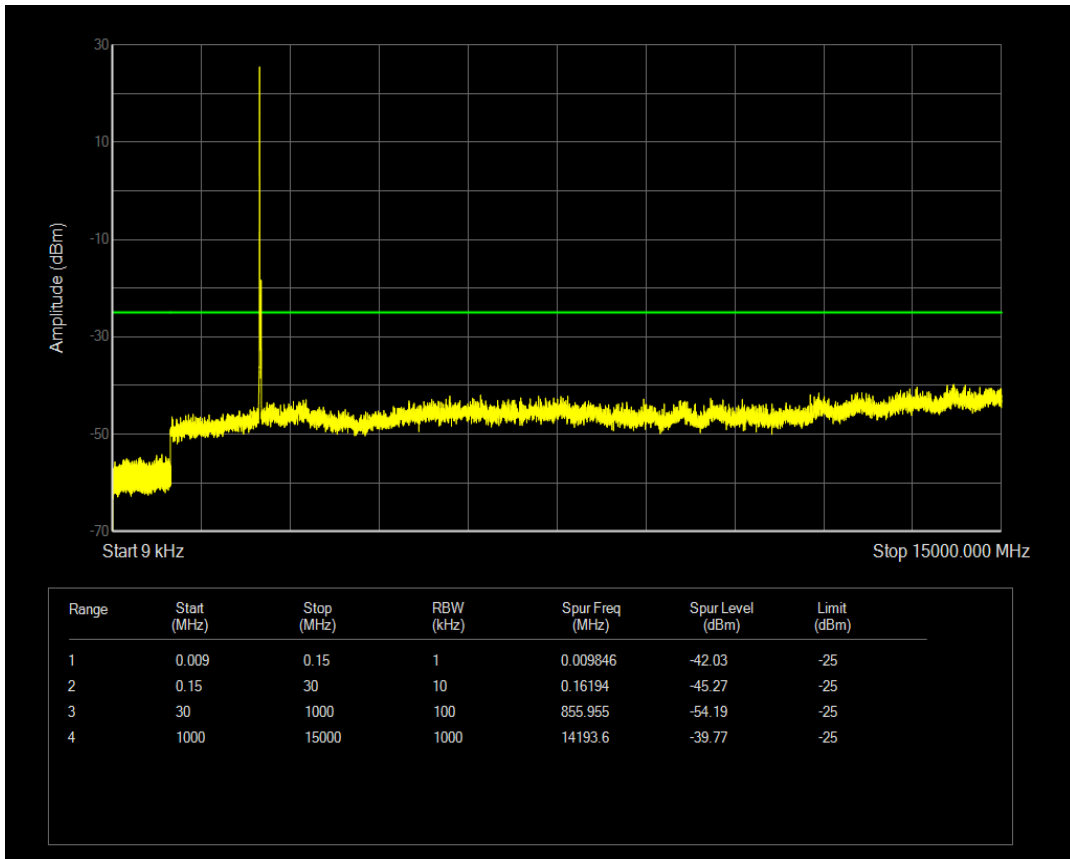

Band7 QAM16 BW=15MHz Channel=20825 RB Size=1 Position=#0