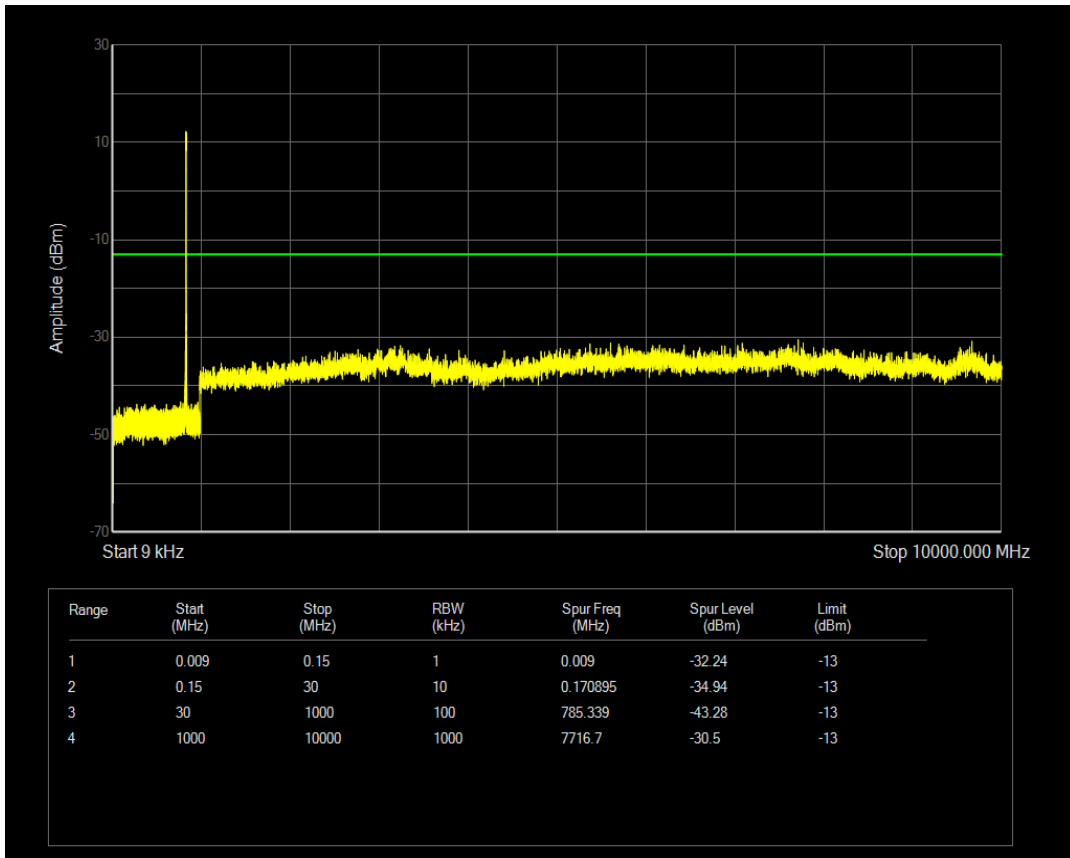

Band5 QPSK BW=1.4MHz Channel=20407 RB Size=1 Position=#0

Band5 QPSK BW=1.4MHz Channel=20407 RB Size=6 Position=#0

Band5 QAM16 BW=5MHz Channel=20625 RB Size=1 Position=#0

Band5 QAM16 BW=5MHz Channel=20625 RB Size=25 Position=#0

Band5 QPSK BW=1.4MHz Channel=20643 RB Size=1 Position=#0

Band5 QPSK BW=1.4MHz Channel=20643 RB Size=6 Position=#0

Band5 QPSK BW=1.4MHz Channel=20525 RB Size=1 Position=#0

Band5 QPSK BW=1.4MHz Channel=20525 RB Size=6 Position=#0