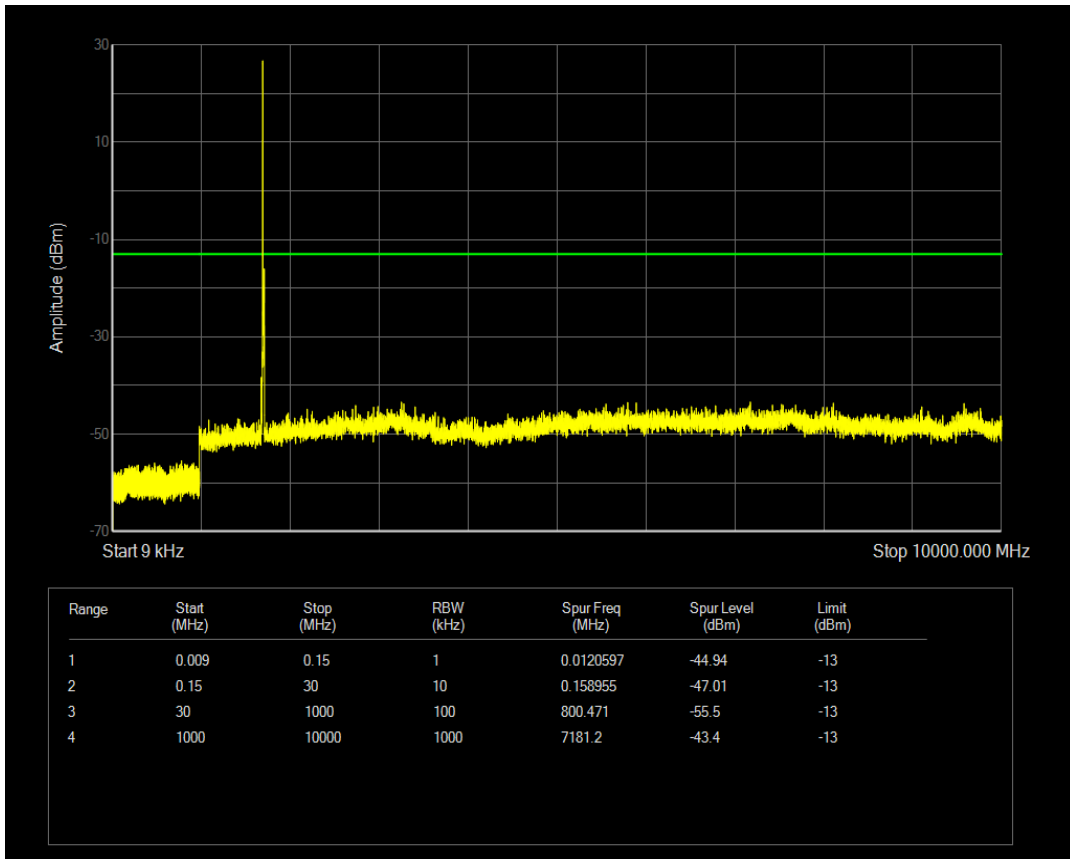

Band4 QPSK BW=1.4MHz Channel=20175 RB Size=1 Position=#0

Band4 QPSK BW=10MHz Channel=20000 RB Size=50 Position=#0

Band4 QPSK BW=10MHz Channel=20175 RB Size=1 Position=#0

Band4 QPSK BW=1.4MHz Channel=20393 RB Size=6 Position=#0

Band4 QPSK BW=10MHz Channel=20000 RB Size=1 Position=#0

Band4 QPSK BW=1.4MHz Channel=19957 RB Size=1 Position=#0

Band4 QAM16 BW=5MHz Channel=19975 RB Size=1 Position=#0

Band4 QAM16 BW=5MHz Channel=19975 RB Size=25 Position=#0