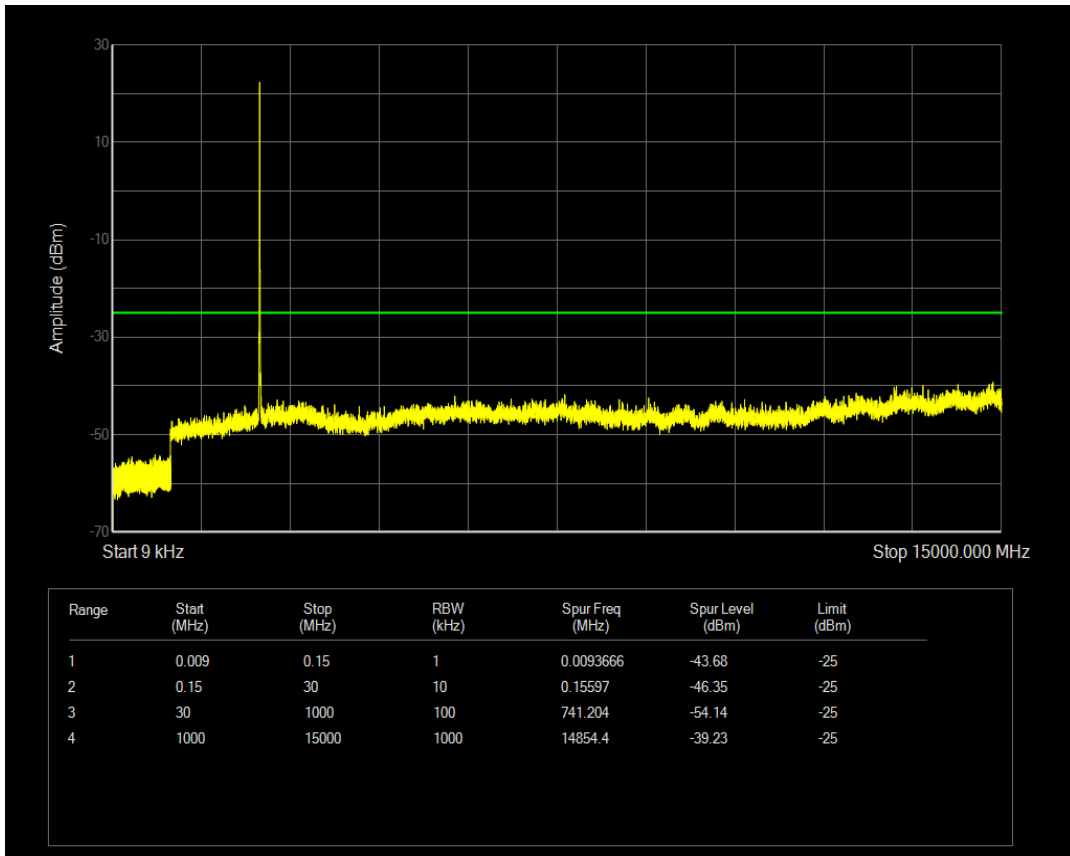

Band7 QAM16 BW=5MHz Channel=20775 RB Size=25 Position=#0