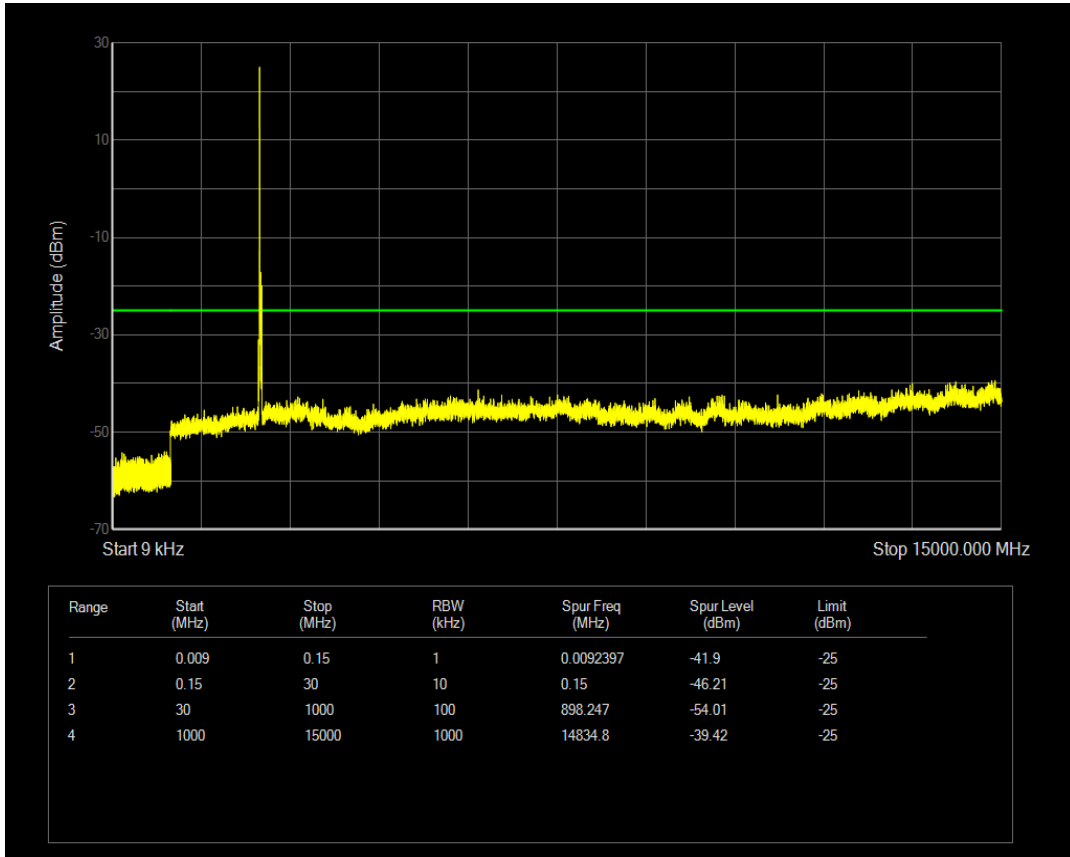

Band7 QAM16 BW=20MHz Channel=20850 RB Size=1 Position=#0