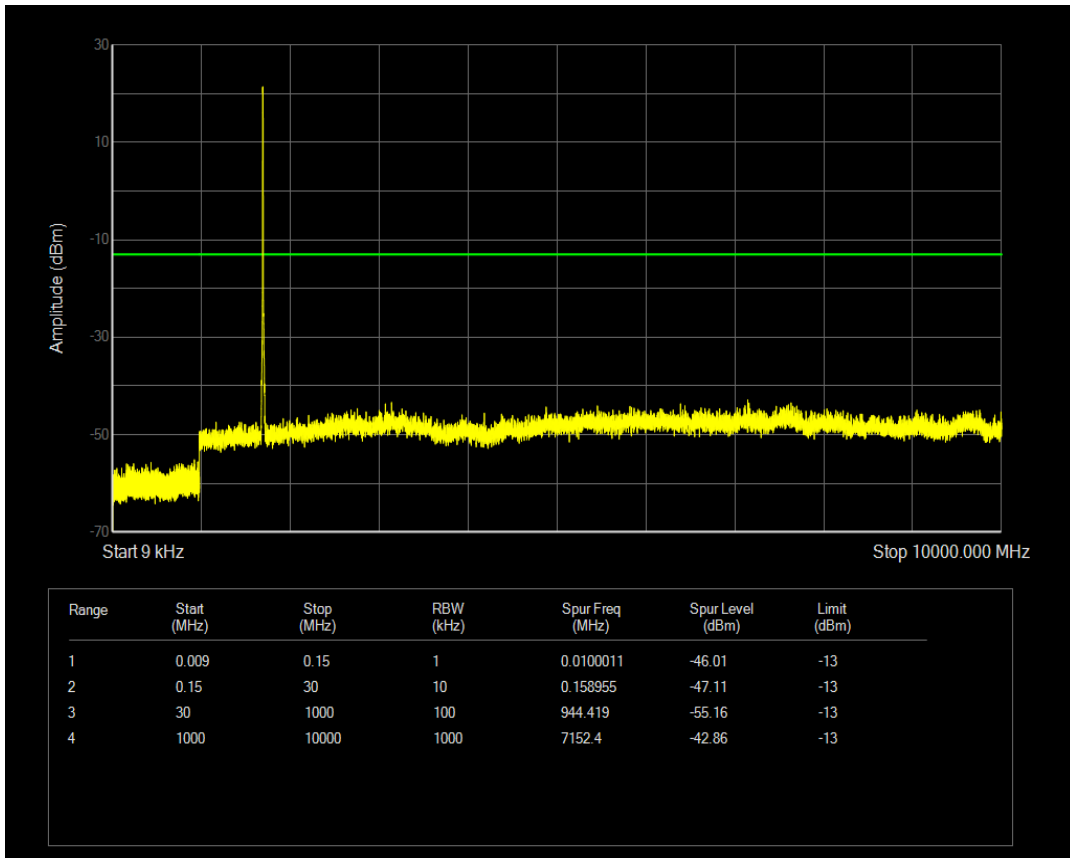

Band4 QPSK BW=1.4MHz Channel=20175 RB Size=1 Position=#0

Band4 QPSK BW=10MHz Channel=20000 RB Size=50 Position=#0

Band4 QPSK BW=10MHz Channel=20175 RB Size=1 Position=#0

Band4 QPSK BW=1.4MHz Channel=20393 RB Size=6 Position=#0

Band4 QPSK BW=10MHz Channel=20000 RB Size=1 Position=#0

Band4 QPSK BW=1.4MHz Channel=19957 RB Size=1 Position=#0

Band4 QAM16 BW=5MHz Channel=19975 RB Size=1 Position=#0

Band4 QAM16 BW=5MHz Channel=19975 RB Size=25 Position=#0