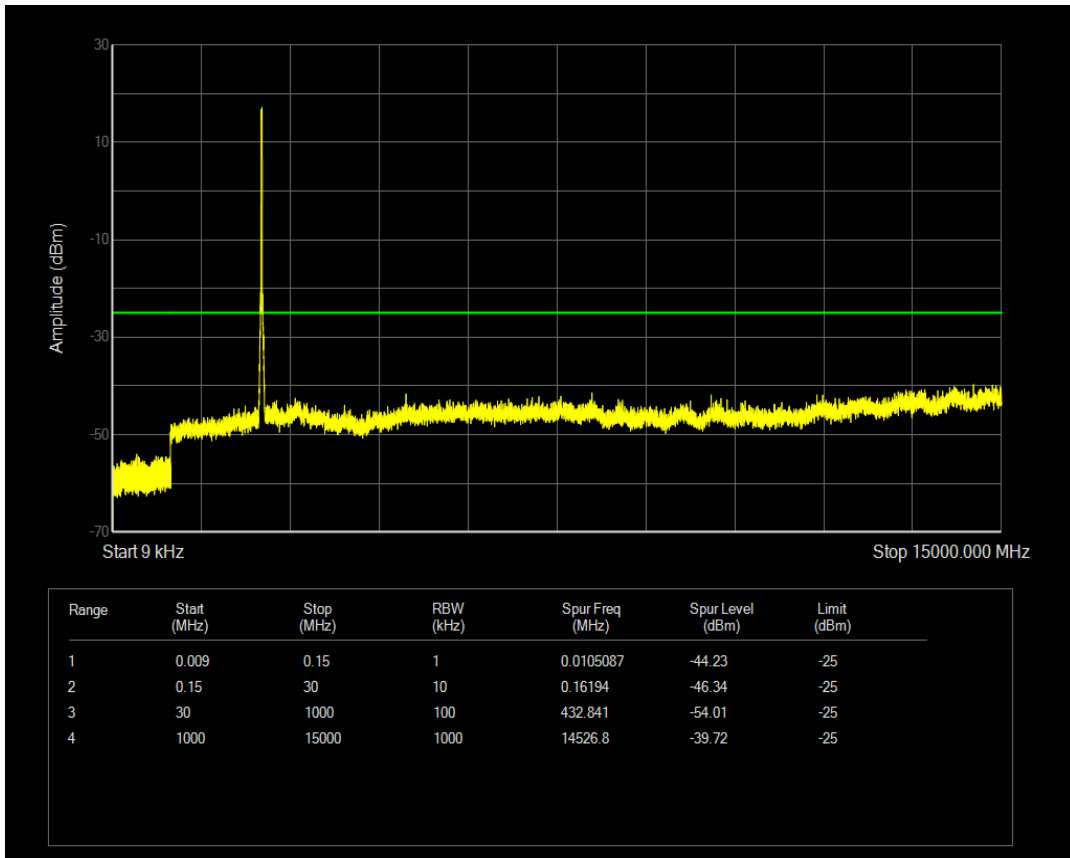

Band7 QAM16 BW=10MHz Channel=20800 RB Size=1 Position=#0

Band7 QAM16 BW=10MHz Channel=20800 RB Size=50 Position=#0

Band7 QAM16 BW=20MHz Channel=21350 RB Size=1 Position=#0

Band7 QAM16 BW=20MHz Channel=21350 RB Size=100 Position=#0

Band7 QAM16 BW=20MHz Channel=21100 RB Size=1 Position=#0

Band7 QAM16 BW=20MHz Channel=21100 RB Size=100 Position=#0

Band7 QAM16 BW=5MHz Channel=20775 RB Size=1 Position=#0

Band7 QAM16 BW=5MHz Channel=21100 RB Size=25 Position=#0