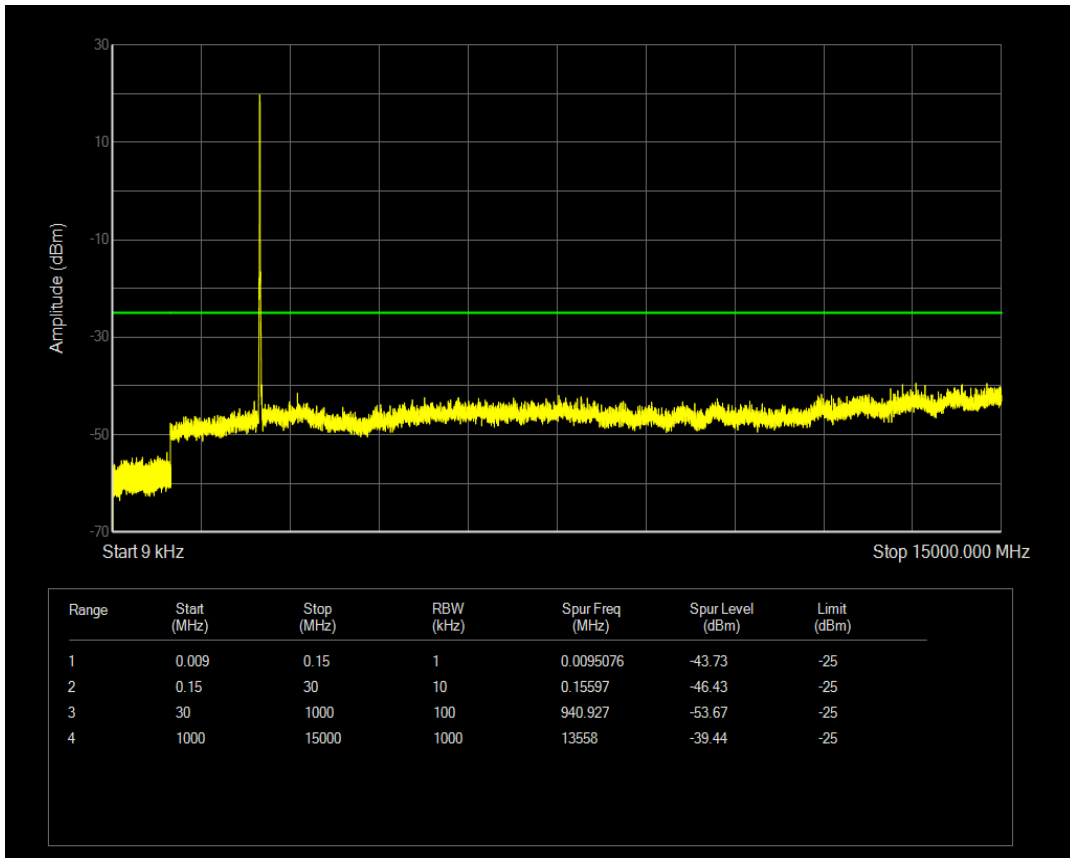

Band5 QPSK BW=5MHz Channel=20425 RB Size=25 Position=#0

Band5 QPSK BW=3MHz Channel=20635 RB Size=1 Position=#0

Band5 QPSK BW=3MHz Channel=20525 RB Size=15 Position=#0

Band5 QPSK BW=5MHz Channel=20425 RB Size=1 Position=#0

Band5 QPSK BW=3MHz Channel=20635 RB Size=15 Position=#0

Band7 QAM16 BW=10MHz Channel=21100 RB Size=50 Position=#0

Band7 QAM16 BW=10MHz Channel=21400 RB Size=1 Position=#0

Band7 QAM16 BW=10MHz Channel=21100 RB Size=1 Position=#0

Band7 QAM16 BW=10MHz Channel=20800 RB Size=1 Position=#0

Band7 QAM16 BW=10MHz Channel=20800 RB Size=50 Position=#0

Band7 QAM16 BW=20MHz Channel=21350 RB Size=1 Position=#0

Band7 QAM16 BW=20MHz Channel=21350 RB Size=100 Position=#0