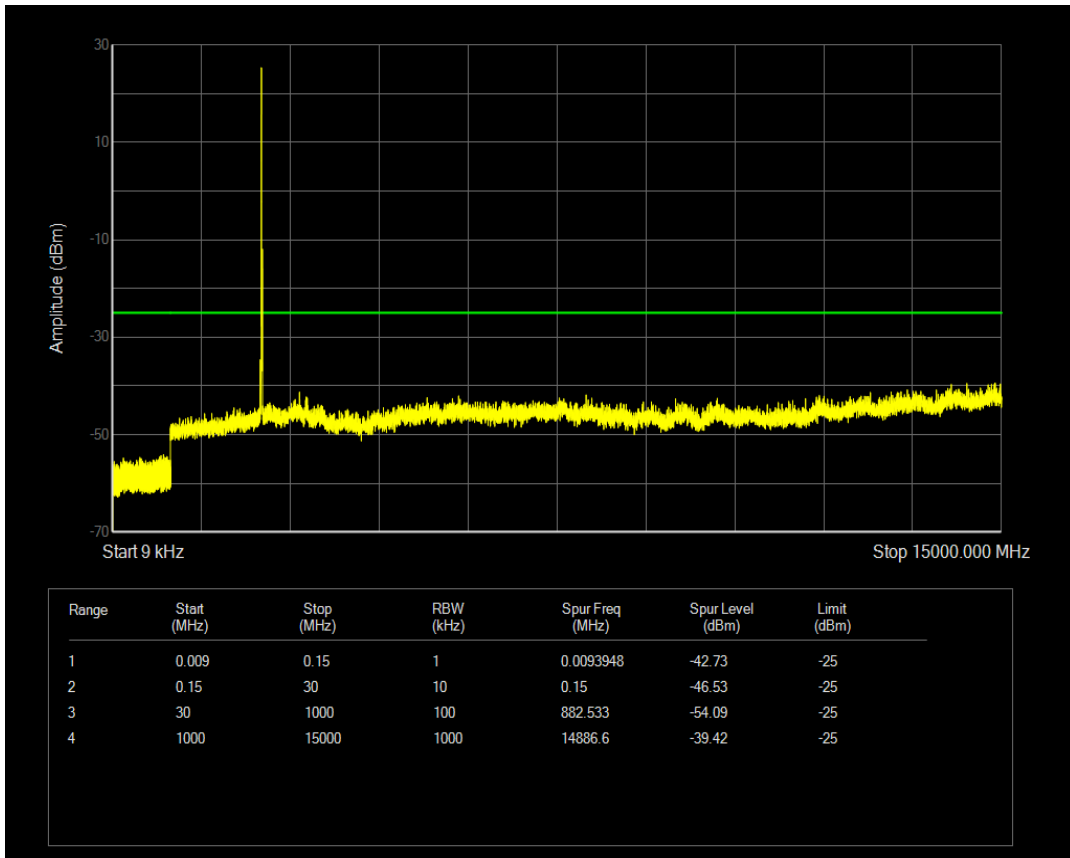

Band5 QPSK BW=3MHz Channel=20635 RB Size=15 Position=#0

Band7 QAM16 BW=10MHz Channel=21100 RB Size=50 Position=#0

Band7 QAM16 BW=10MHz Channel=21400 RB Size=1 Position=#0

Band7 QAM16 BW=10MHz Channel=21100 RB Size=1 Position=#0

Band7 QAM16 BW=10MHz Channel=20800 RB Size=1 Position=#0

Band7 QAM16 BW=10MHz Channel=20800 RB Size=50 Position=#0

Band7 QAM16 BW=20MHz Channel=21350 RB Size=1 Position=#0

Band7 QAM16 BW=20MHz Channel=21350 RB Size=100 Position=#0