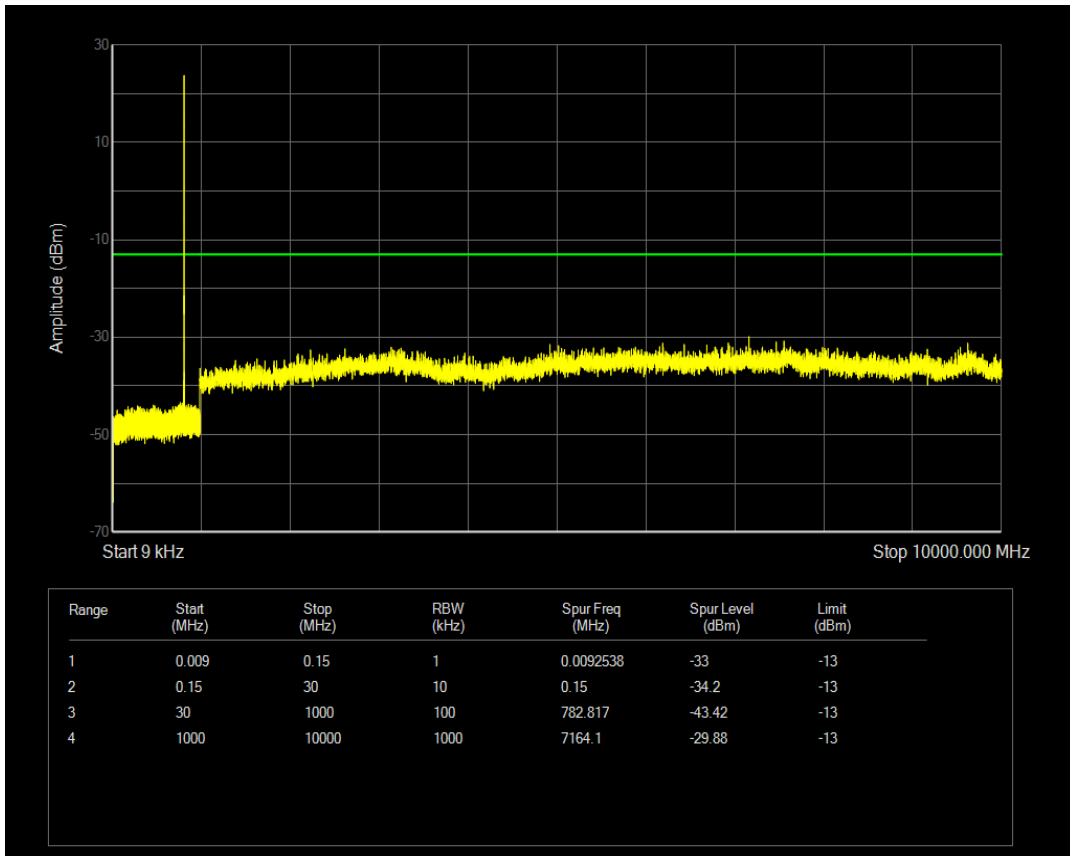

Band4 QPSK BW=3MHz Channel=20385 RB Size=15 Position=#0

Band5 QAM16 BW=1.4MHz Channel=20525 RB Size=1 Position=#0

Band5 QAM16 BW=1.4MHz Channel=20407 RB Size=6 Position=#0

Band5 QAM16 BW=1.4MHz Channel=20407 RB Size=1 Position=#0