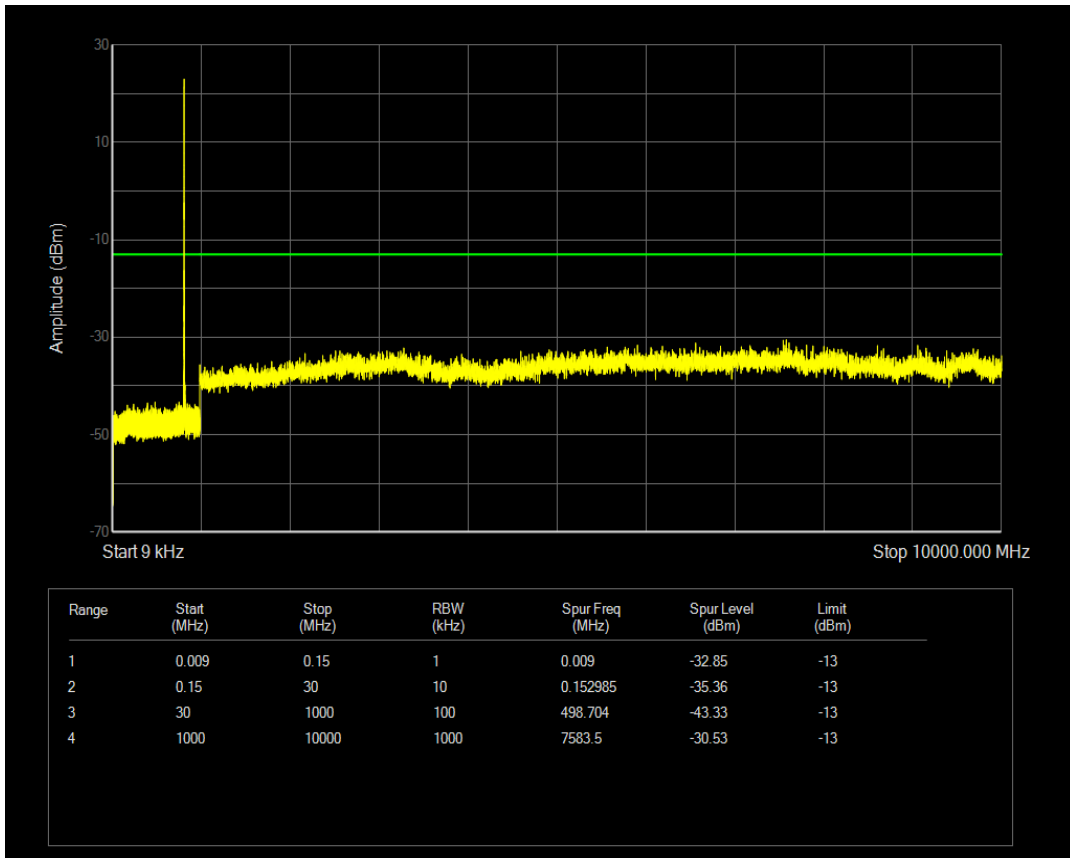

Band5 QAM16 BW=3MHz Channel=20635 RB Size=15 Position=#0

Band5 QAM16 BW=5MHz Channel=20525 RB Size=1 Position=#0

Band5 QAM16 BW=5MHz Channel=20525 RB Size=25 Position=#0

Band5 QAM16 BW=5MHz Channel=20425 RB Size=1 Position=#0