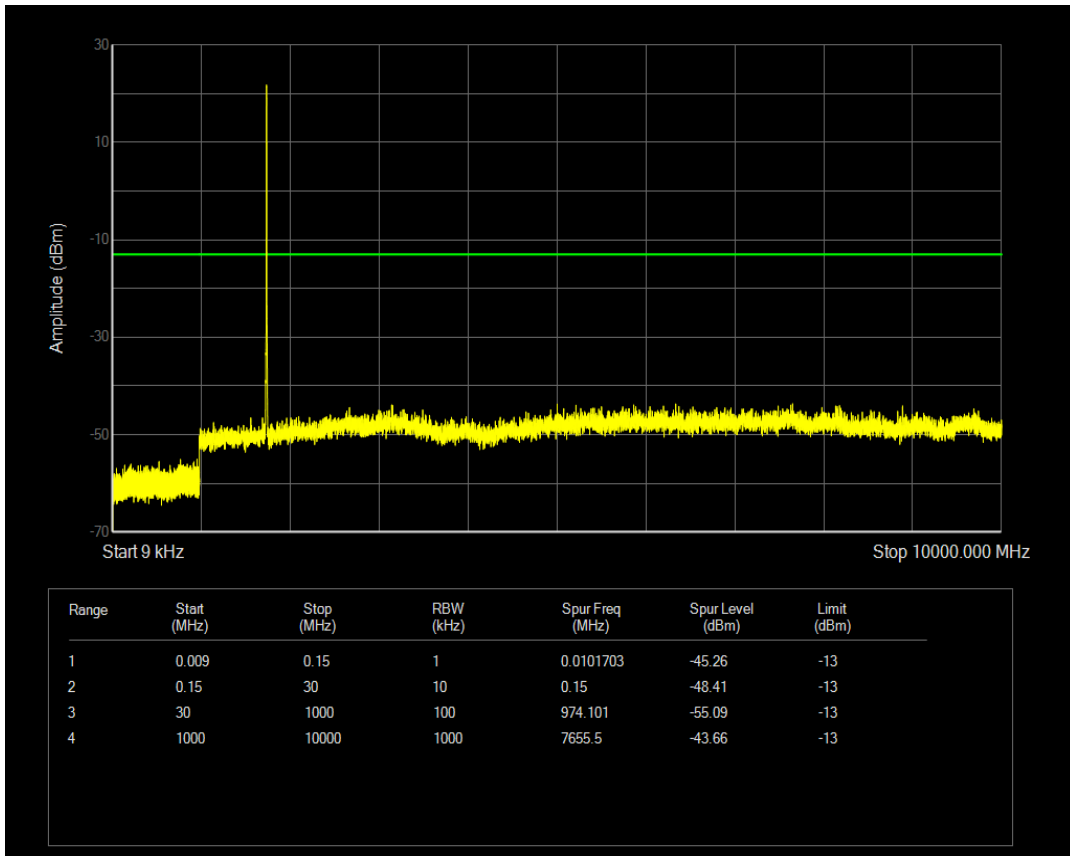

Band4 QAM16 BW=3MHz Channel=20385 RB Size=15 Position=#0