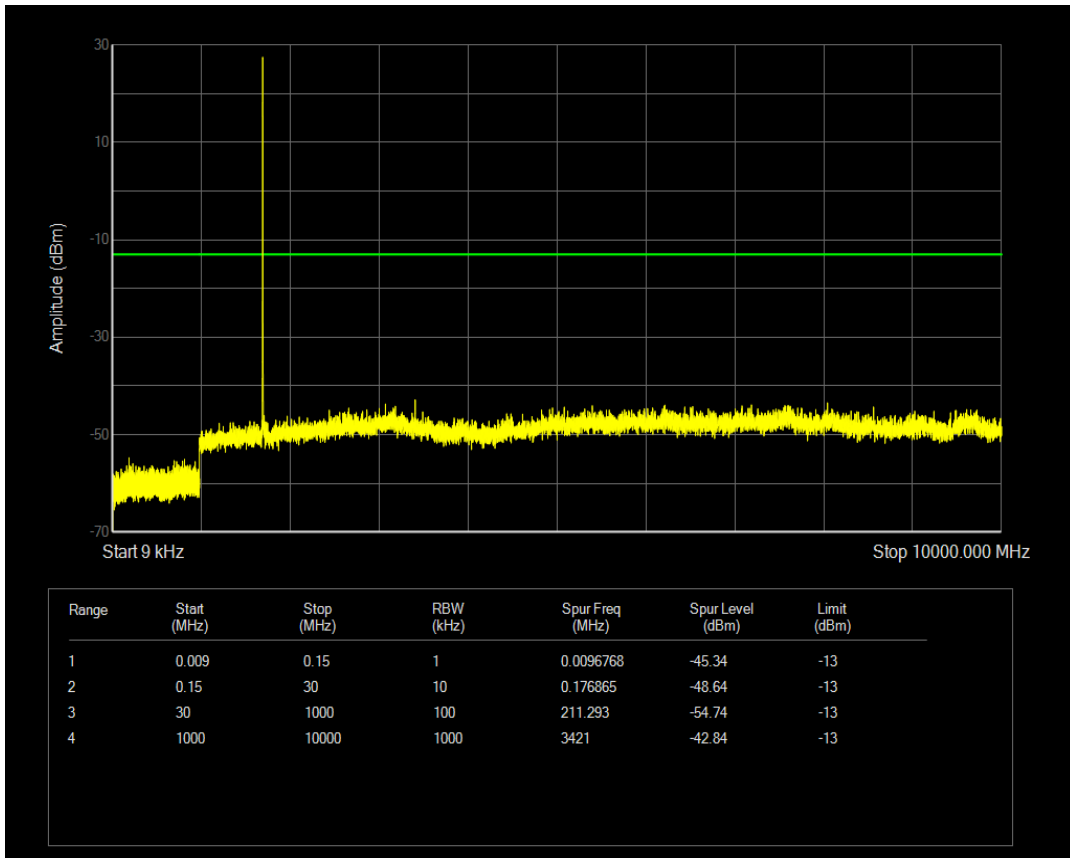

Band4 QPSK BW=1.4MHz Channel=20175 RB Size=1 Position=#0

Band4 QPSK BW=10MHz Channel=20000 RB Size=50 Position=#0

Band4 QPSK BW=10MHz Channel=20175 RB Size=1 Position=#0

Band4 QPSK BW=1.4MHz Channel=20393 RB Size=6 Position=#0

Band4 QPSK BW=10MHz Channel=20000 RB Size=1 Position=#0

Band4 QPSK BW=1.4MHz Channel=19957 RB Size=1 Position=#0

Band4 QAM16 BW=5MHz Channel=19975 RB Size=1 Position=#0

Band4 QAM16 BW=5MHz Channel=19975 RB Size=25 Position=#0