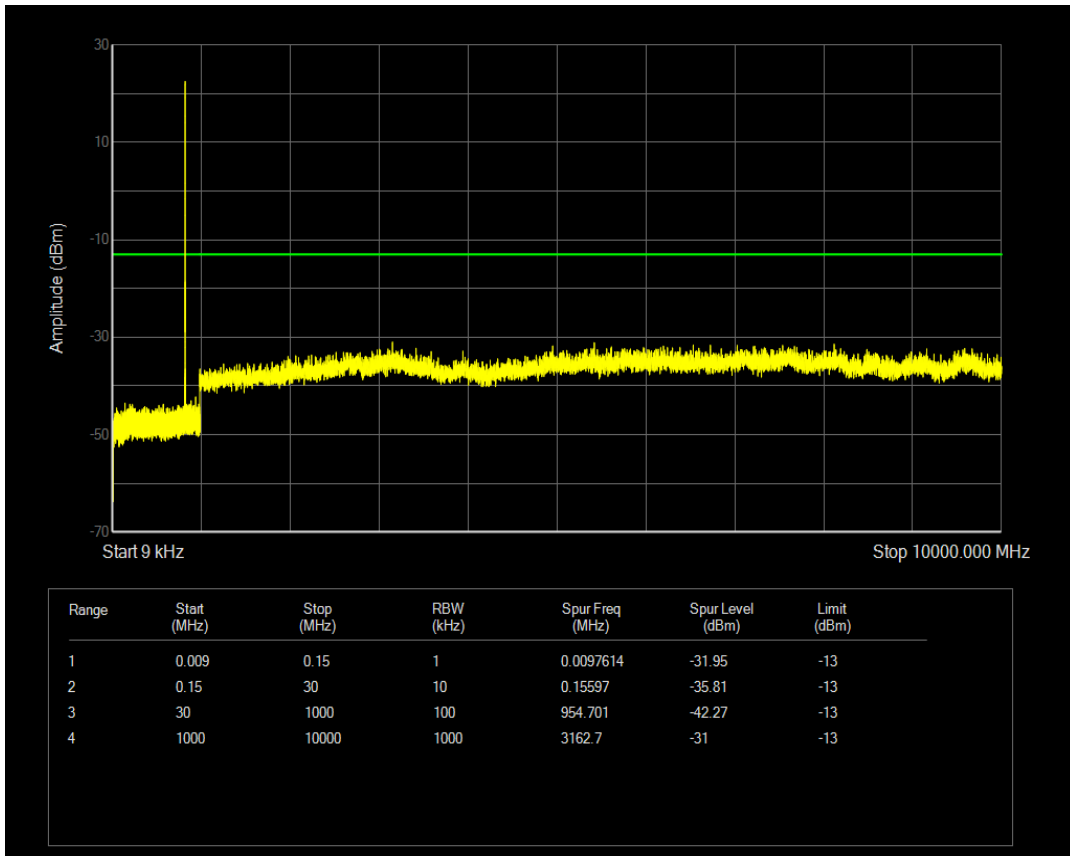

Band5 QAM16 BW=1.4MHz Channel=20525 RB Size=1 Position=#0