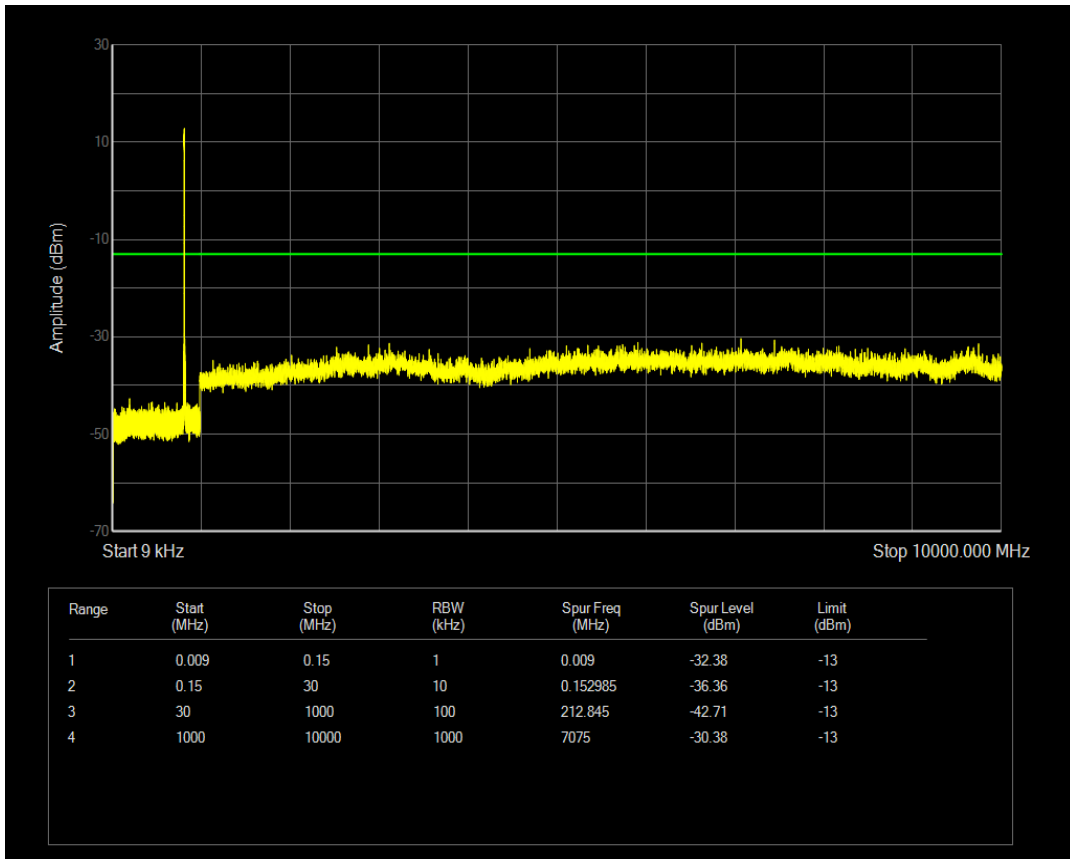

Band5 QAM16 BW=5MHz Channel=20425 RB Size=25 Position=#0