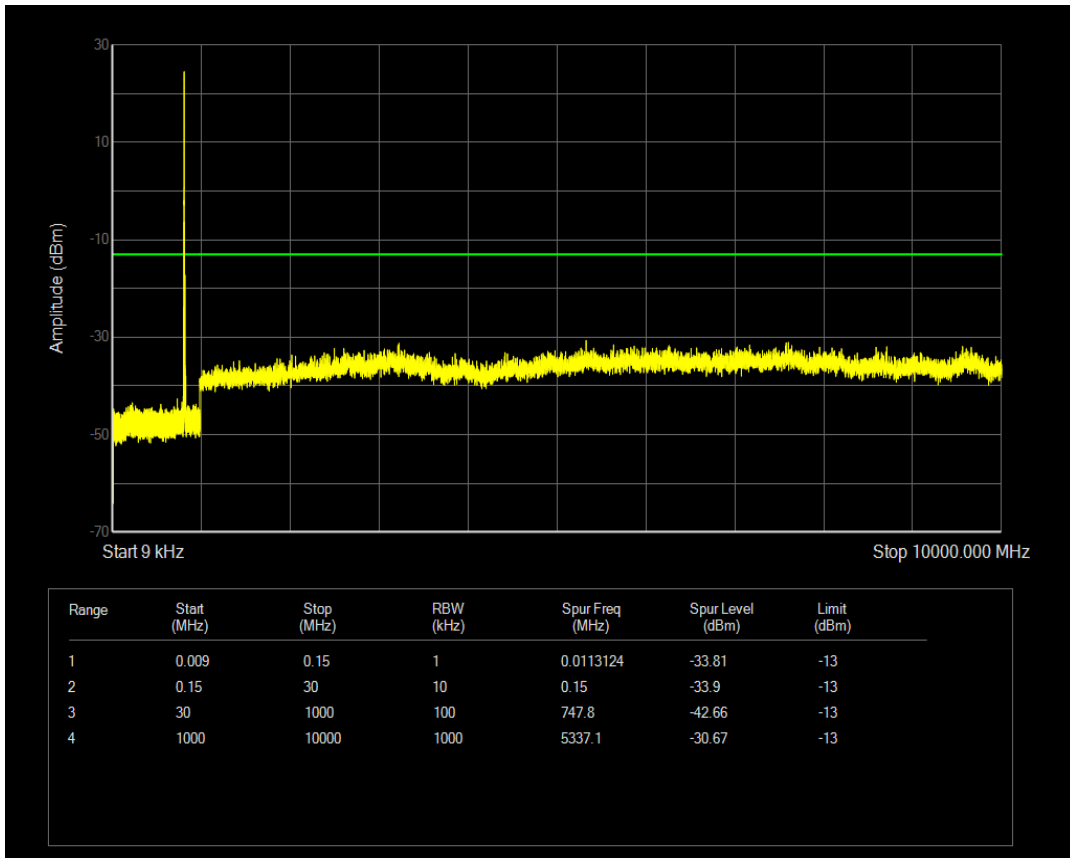

Band5 QAM16 BW=5MHz Channel=20425 RB Size=25 Position=#0

Band5 QAM16 BW=3MHz Channel=20415 RB Size=1 Position=#0

Band5 QAM16 BW=1.4MHz Channel=20643 RB Size=6 Position=#0

Band5 QAM16 BW=10MHz Channel=20450 RB Size=1 Position=#0