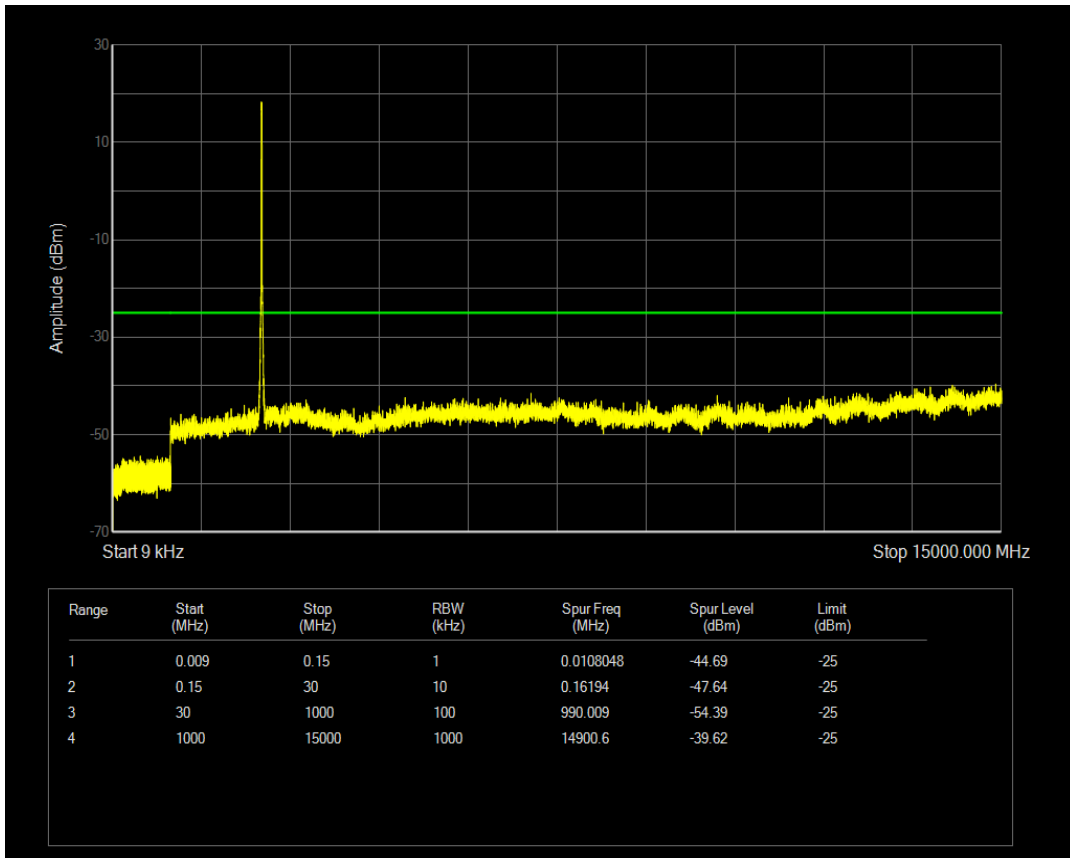

Band7 QAM16 BW=15MHz Channel=21100 RB Size=1 Position=#0

Band7 QAM16 BW=10MHz Channel=21400 RB Size=50 Position=#0

Band7 QAM16 BW=15MHz Channel=20825 RB Size=1 Position=#0

Band7 QAM16 BW=15MHz Channel=21100 RB Size=75 Position=#0

Band7 QAM16 BW=20MHz Channel=20850 RB Size=1 Position=#0

Band7 QAM16 BW=20MHz Channel=20850 RB Size=100 Position=#0

Band7 QAM16 BW=15MHz Channel=21375 RB Size=1 Position=#0

Band7 QAM16 BW=15MHz Channel=21375 RB Size=75 Position=#0