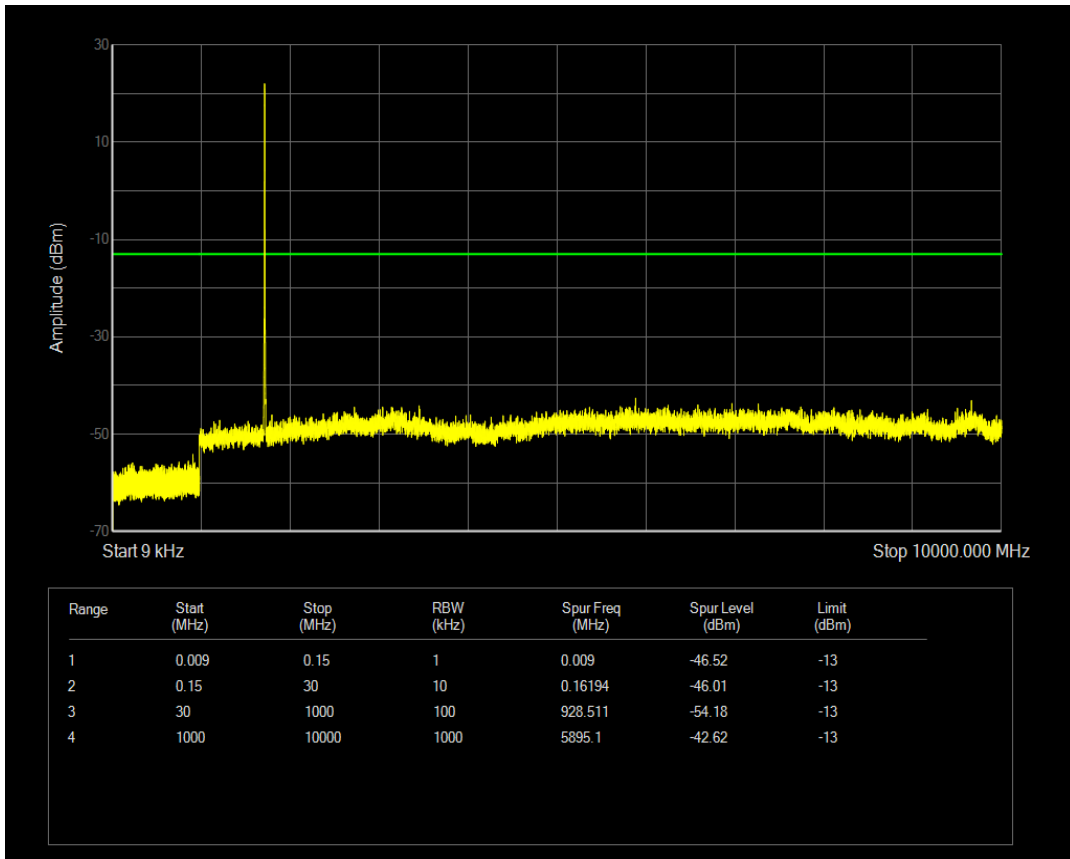

Band4 QPSK BW=3MHz Channel=20175 RB Size=15 Position=#0