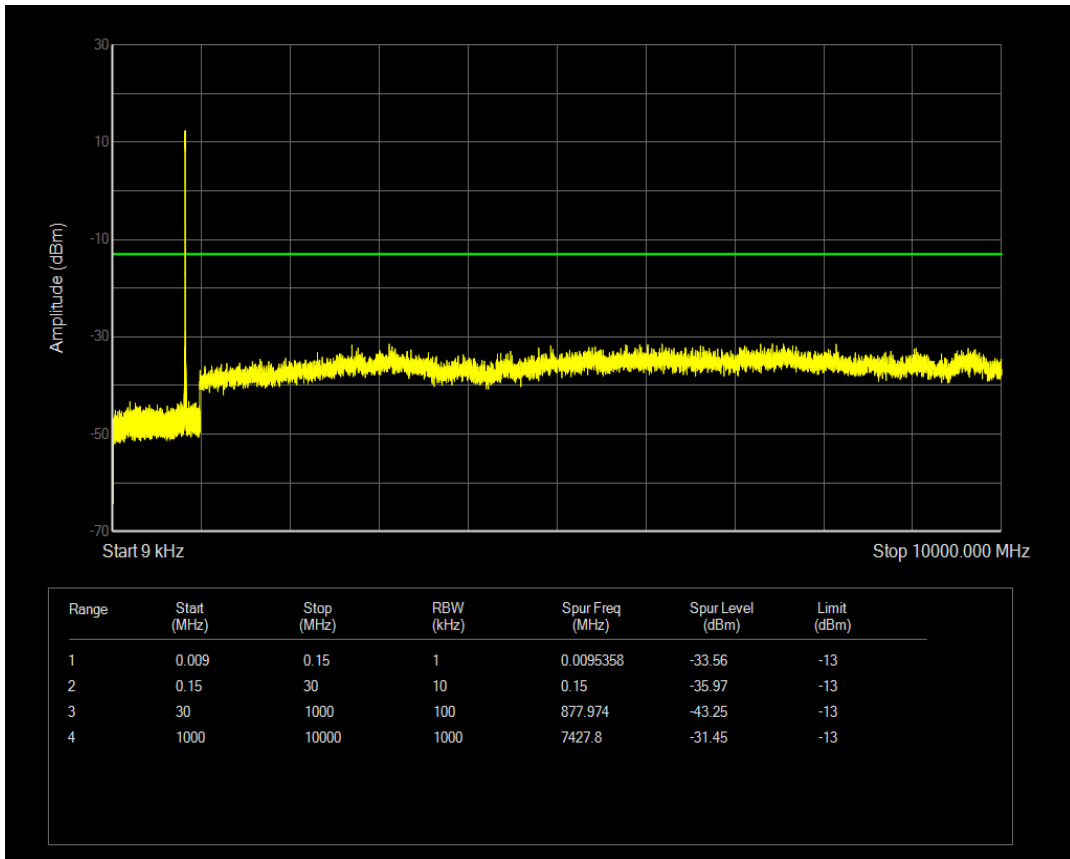

Band5 QAM16 BW=5MHz Channel=20525 RB Size=25 Position=#0