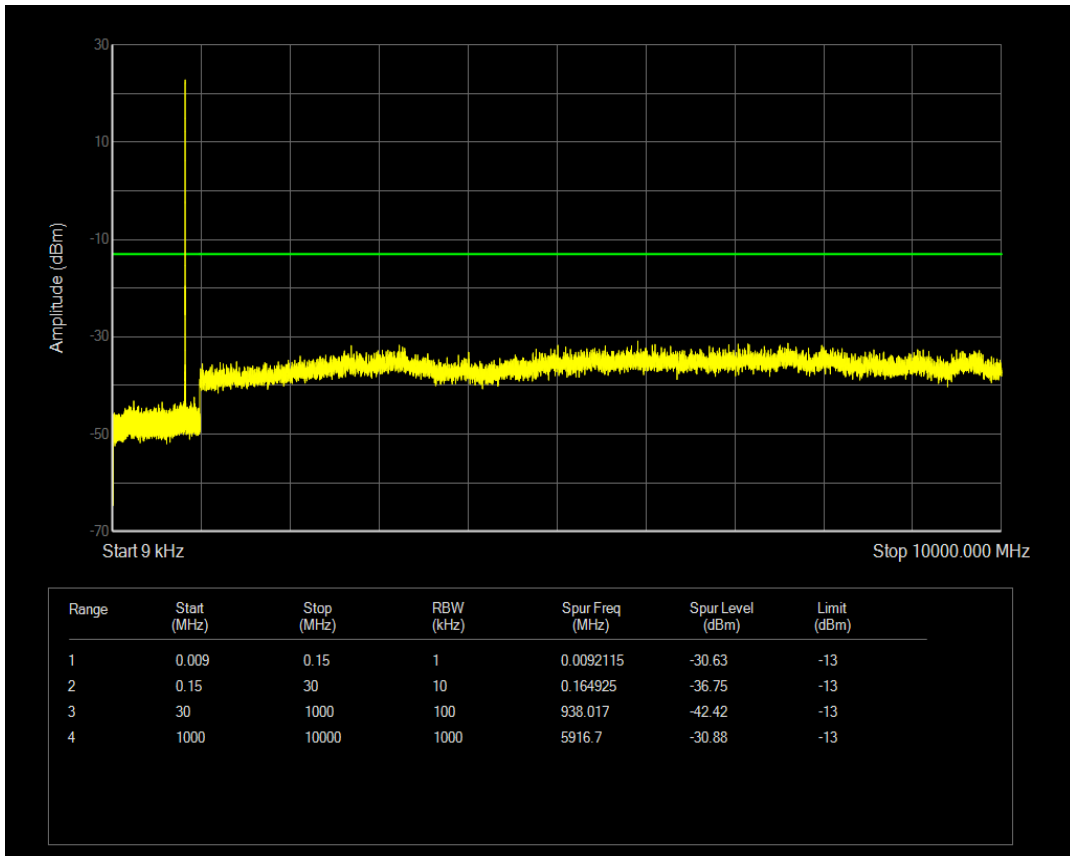

Band5 QPSK BW=1.4MHz Channel=20407 RB Size=1 Position=#0

Band5 QPSK BW=1.4MHz Channel=20407 RB Size=6 Position=#0

Band5 QAM16 BW=5MHz Channel=20625 RB Size=1 Position=#0

Band5 QAM16 BW=5MHz Channel=20625 RB Size=25 Position=#0

Band5 QPSK BW=1.4MHz Channel=20643 RB Size=1 Position=#0

Band5 QPSK BW=1.4MHz Channel=20643 RB Size=6 Position=#0

Band5 QPSK BW=1.4MHz Channel=20525 RB Size=1 Position=#0

Band5 QPSK BW=1.4MHz Channel=20525 RB Size=6 Position=#0