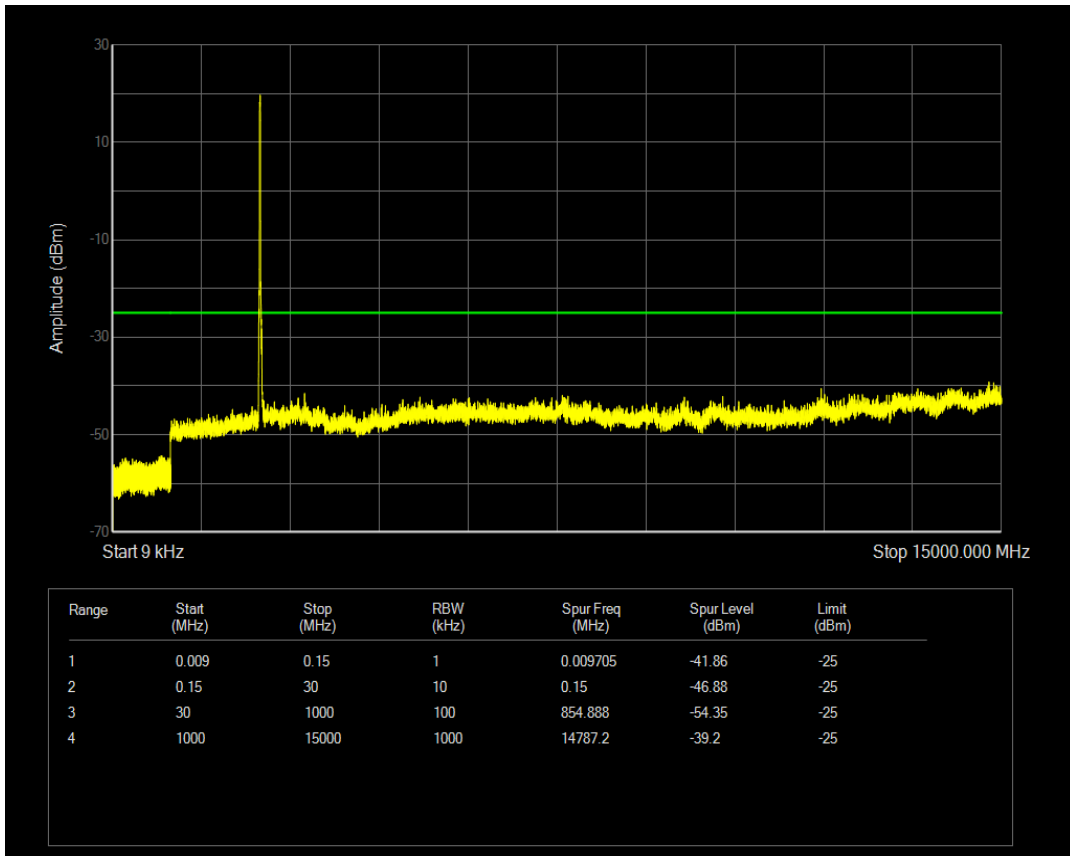

Band7 QAM16 BW=5MHz Channel=21425 RB Size=1 Position=#0

Band7 QAM16 BW=5MHz Channel=20775 RB Size=25 Position=#0

Band7 QAM16 BW=5MHz Channel=21100 RB Size=1 Position=#0

Band7 QAM16 BW=15MHz Channel=20825 RB Size=75 Position=#0