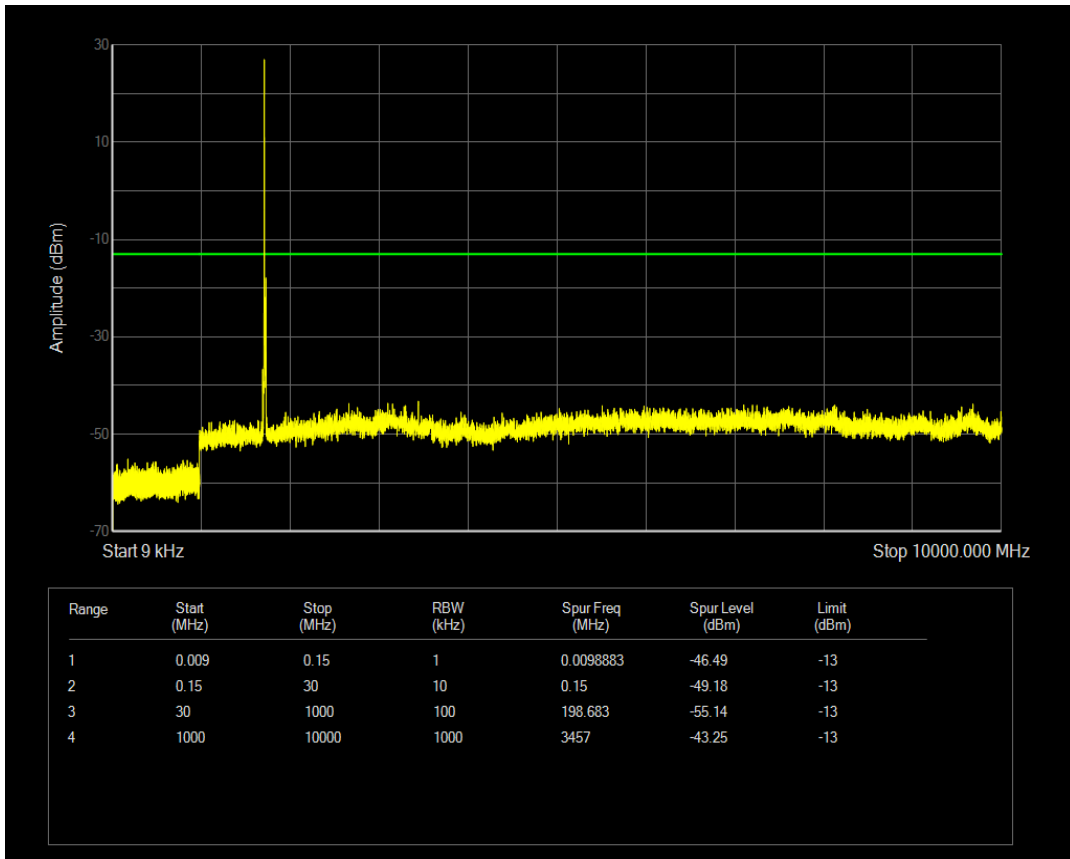

Band4 QPSK BW=1.4MHz Channel=20175 RB Size=1 Position=#0

Band4 QPSK BW=10MHz Channel=20000 RB Size=50 Position=#0

Band4 QPSK BW=10MHz Channel=20175 RB Size=1 Position=#0

Band4 QPSK BW=1.4MHz Channel=20393 RB Size=6 Position=#0

Band4 QPSK BW=10MHz Channel=20000 RB Size=1 Position=#0

Band4 QPSK BW=1.4MHz Channel=19957 RB Size=1 Position=#0

Band4 QAM16 BW=5MHz Channel=19975 RB Size=1 Position=#0

Band4 QAM16 BW=5MHz Channel=19975 RB Size=25 Position=#0