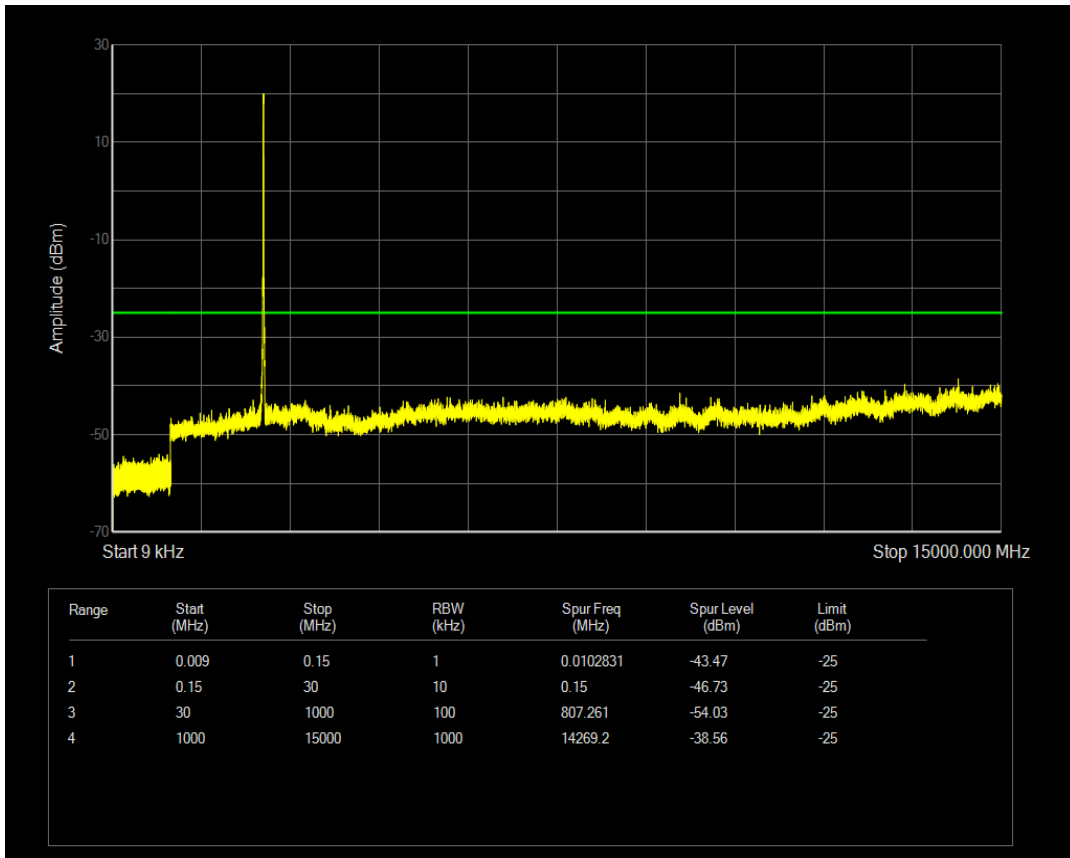

Band7 QAM16 BW=10MHz Channel=21400 RB Size=50 Position=#0