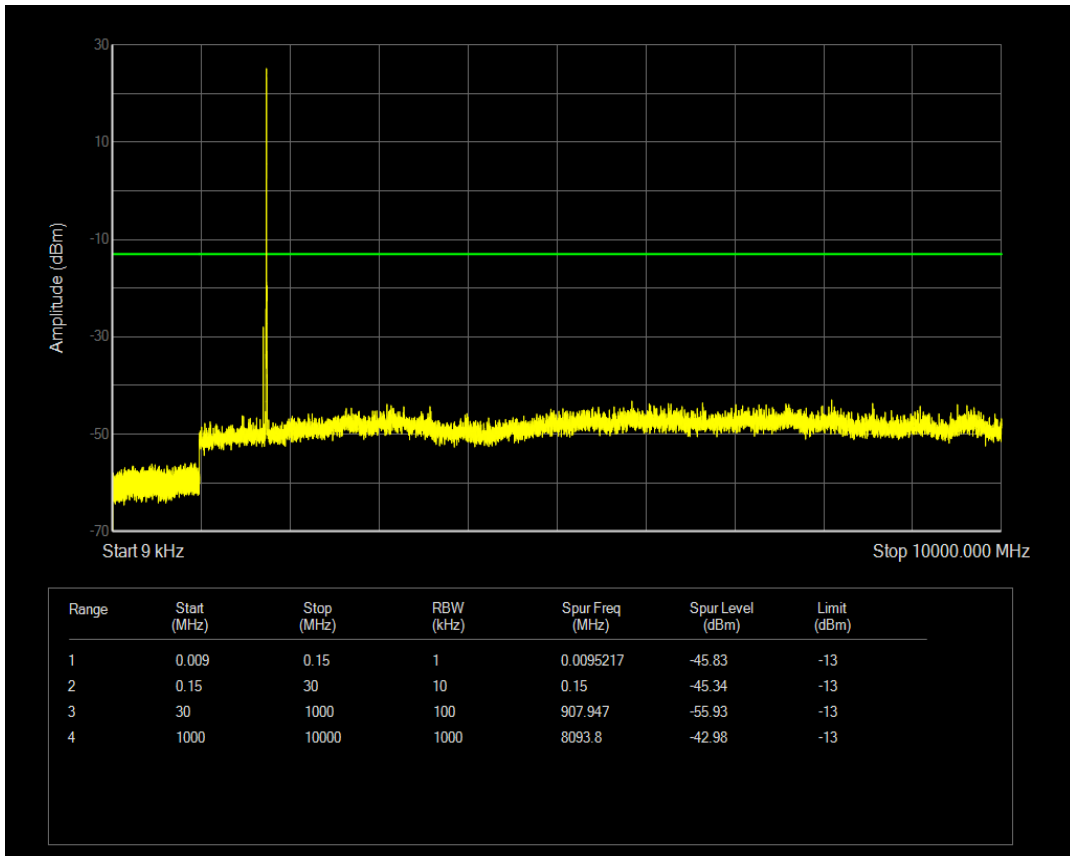

Band4 QAM16 BW=3MHz Channel=20385 RB Size=1 Position=#0