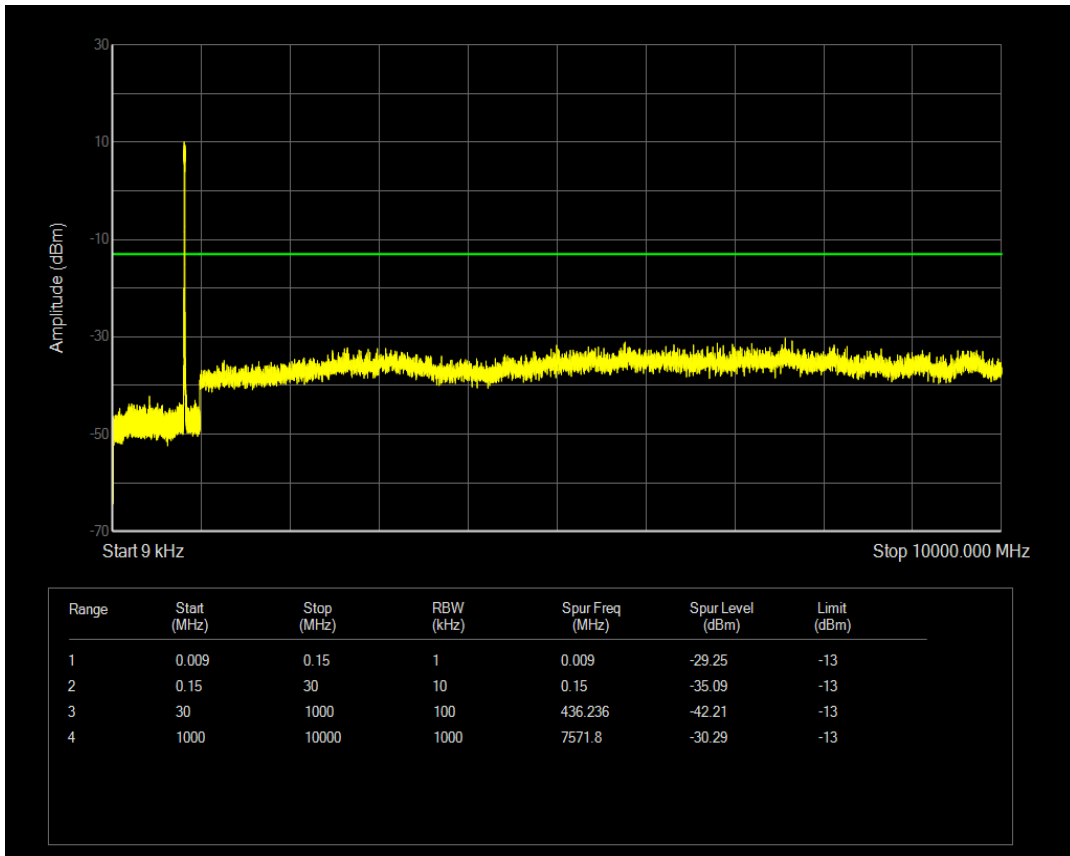

Band5 QAM16 BW=10MHz Channel=20450 RB Size=50 Position=#0