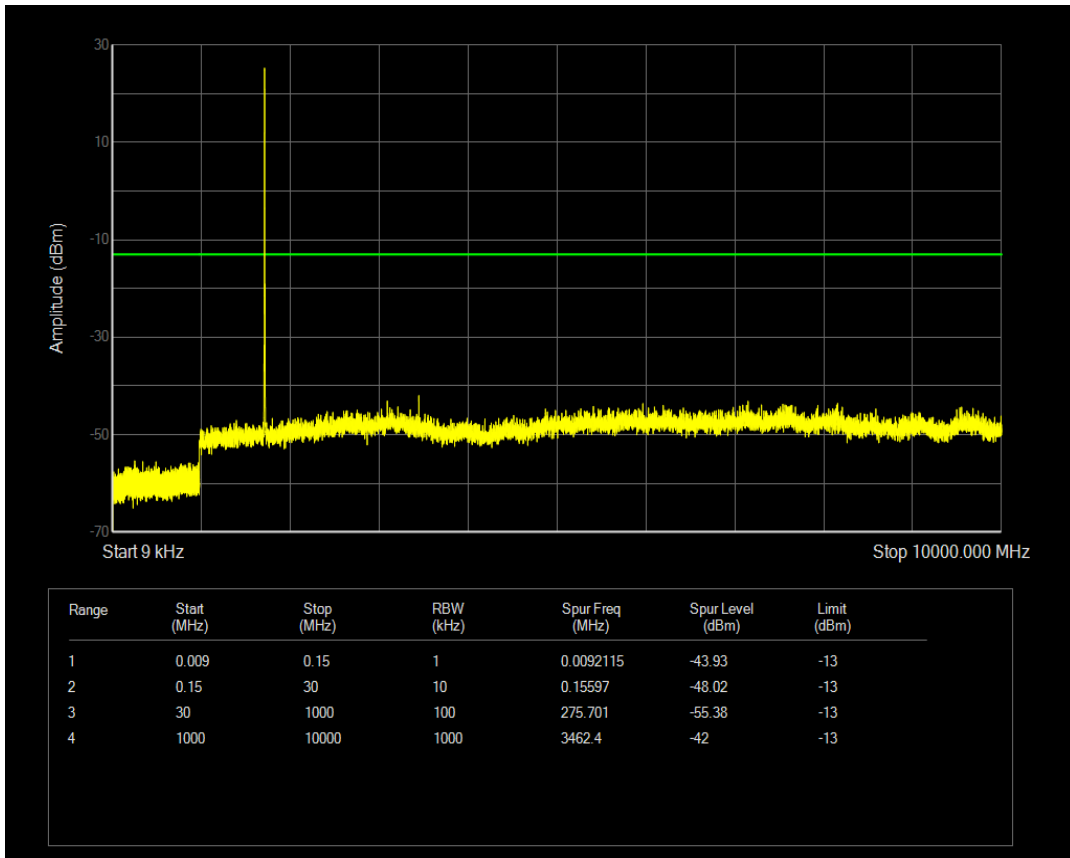

Band4 QPSK BW=3MHz Channel=20175 RB Size=1 Position=#0