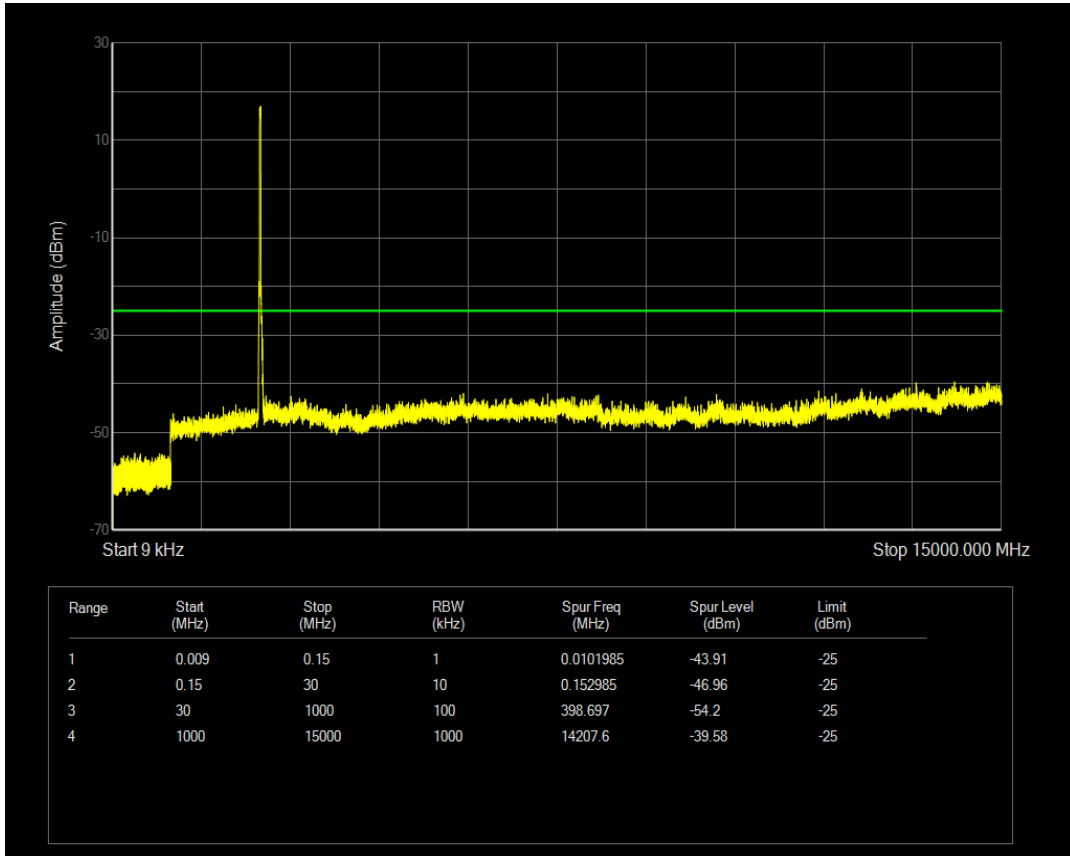

Band7 QAM16 BW=20MHz Channel=20850 RB Size=100 Position=#0