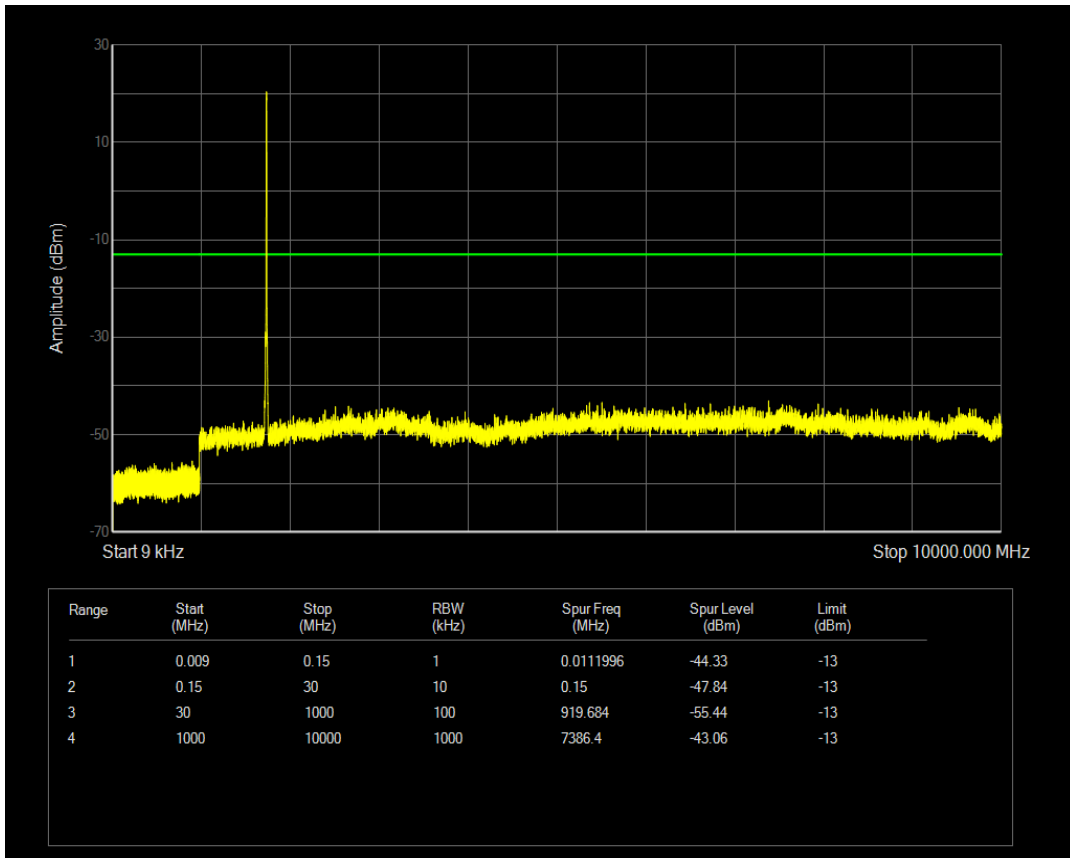

Band4 QPSK BW=10MHz Channel=20000 RB Size=1 Position=#0

Band4 QPSK BW=1.4MHz Channel=19957 RB Size=1 Position=#0

Band4 QAM16 BW=5MHz Channel=19975 RB Size=1 Position=#0

Band4 QAM16 BW=5MHz Channel=19975 RB Size=25 Position=#0

Band4 QAM16 BW=3MHz Channel=20385 RB Size=1 Position=#0

Band4 QAM16 BW=3MHz Channel=20385 RB Size=15 Position=#0

Band4 QAM16 BW=5MHz Channel=20375 RB Size=1 Position=#0

Band4 QAM16 BW=5MHz Channel=20375 RB Size=25 Position=#0

Band4 QAM16 BW=5MHz Channel=20175 RB Size=1 Position=#0

Band4 QAM16 BW=5MHz Channel=20175 RB Size=25 Position=#0

Band4 QPSK BW=20MHz Channel=20175 RB Size=1 Position=#0

Band4 QPSK BW=20MHz Channel=20175 RB Size=100 Position=#0