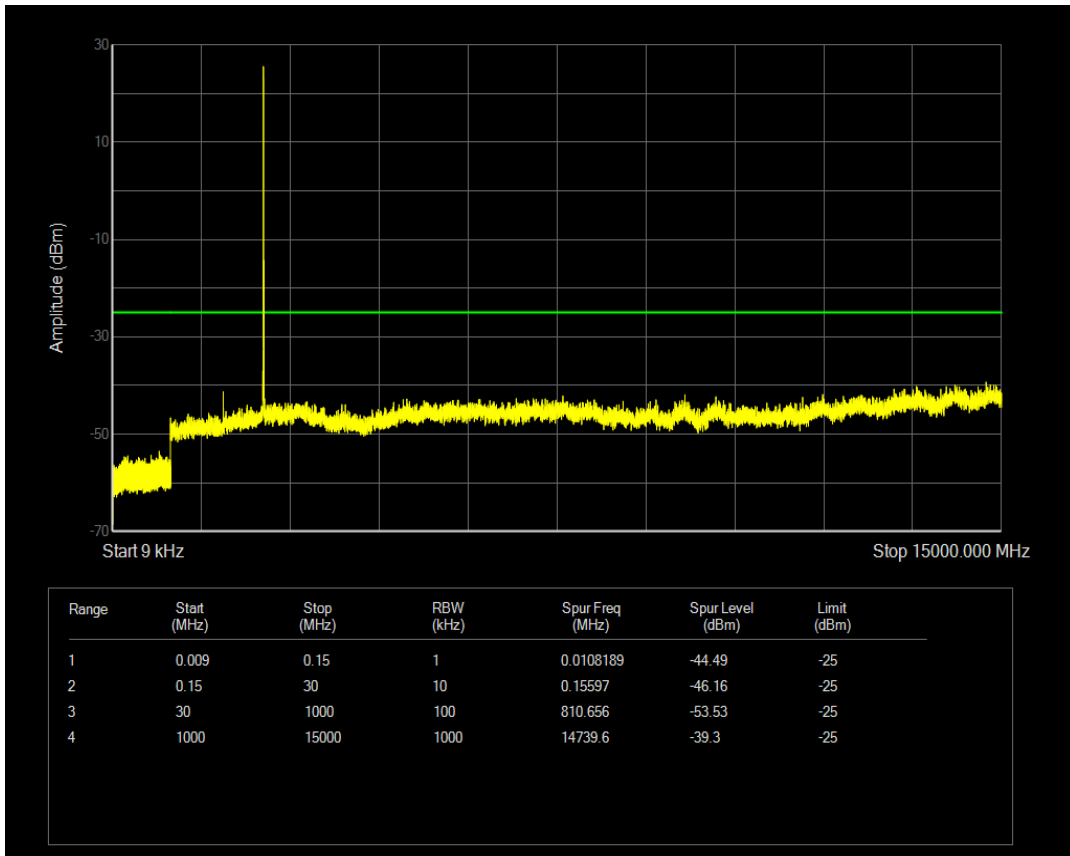

Band7 QAM16 BW=5MHz Channel=21425 RB Size=1 Position=#0