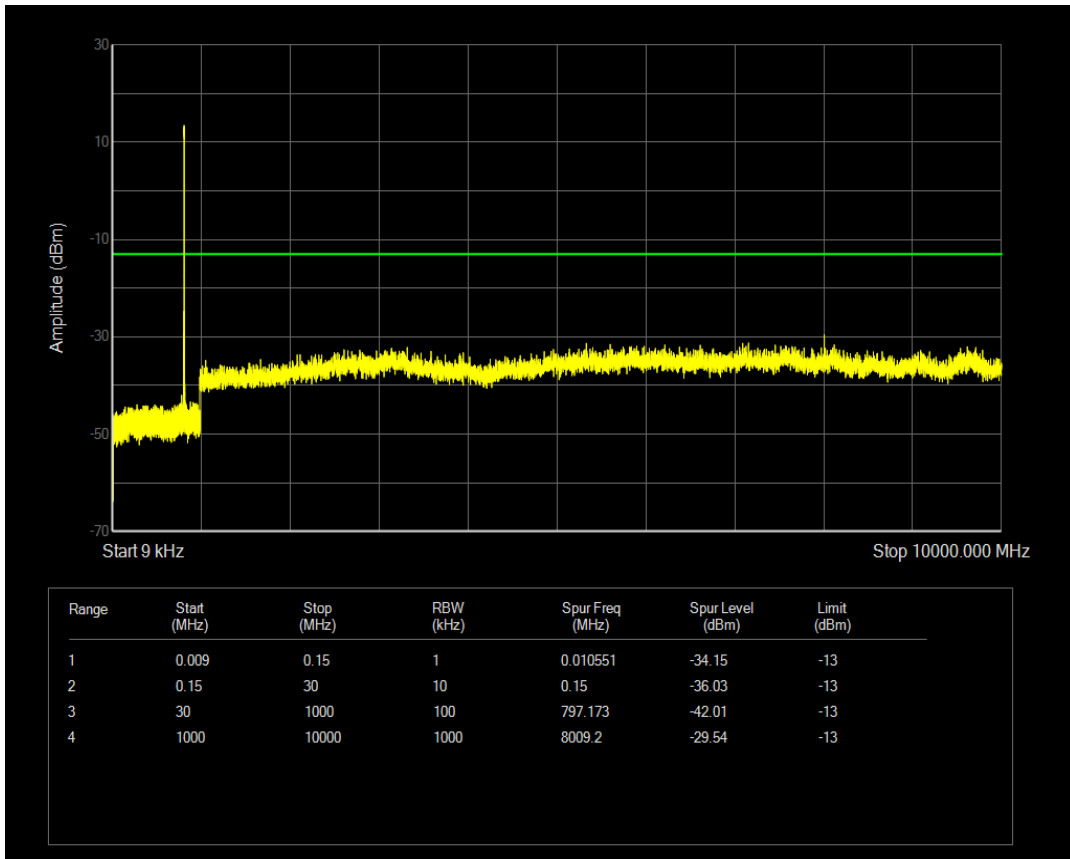

Band5 QAM16 BW=3MHz Channel=20415 RB Size=15 Position=#0