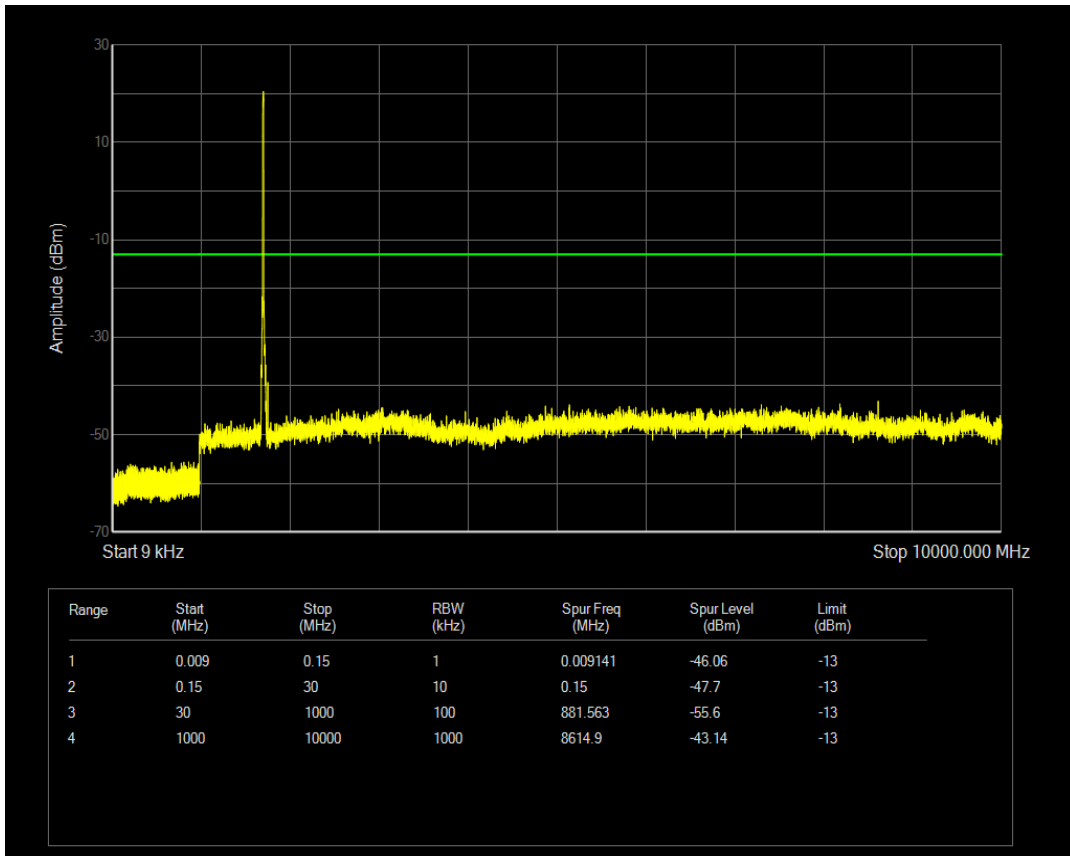

Band4 QPSK BW=1.4MHz Channel=20175 RB Size=1 Position=#0

Band4 QPSK BW=10MHz Channel=20000 RB Size=50 Position=#0

Band4 QPSK BW=10MHz Channel=20175 RB Size=1 Position=#0

Band4 QPSK BW=1.4MHz Channel=20393 RB Size=6 Position=#0

Band4 QPSK BW=10MHz Channel=20000 RB Size=1 Position=#0

Band4 QPSK BW=1.4MHz Channel=19957 RB Size=1 Position=#0

Band4 QAM16 BW=5MHz Channel=19975 RB Size=1 Position=#0

Band4 QAM16 BW=5MHz Channel=19975 RB Size=25 Position=#0