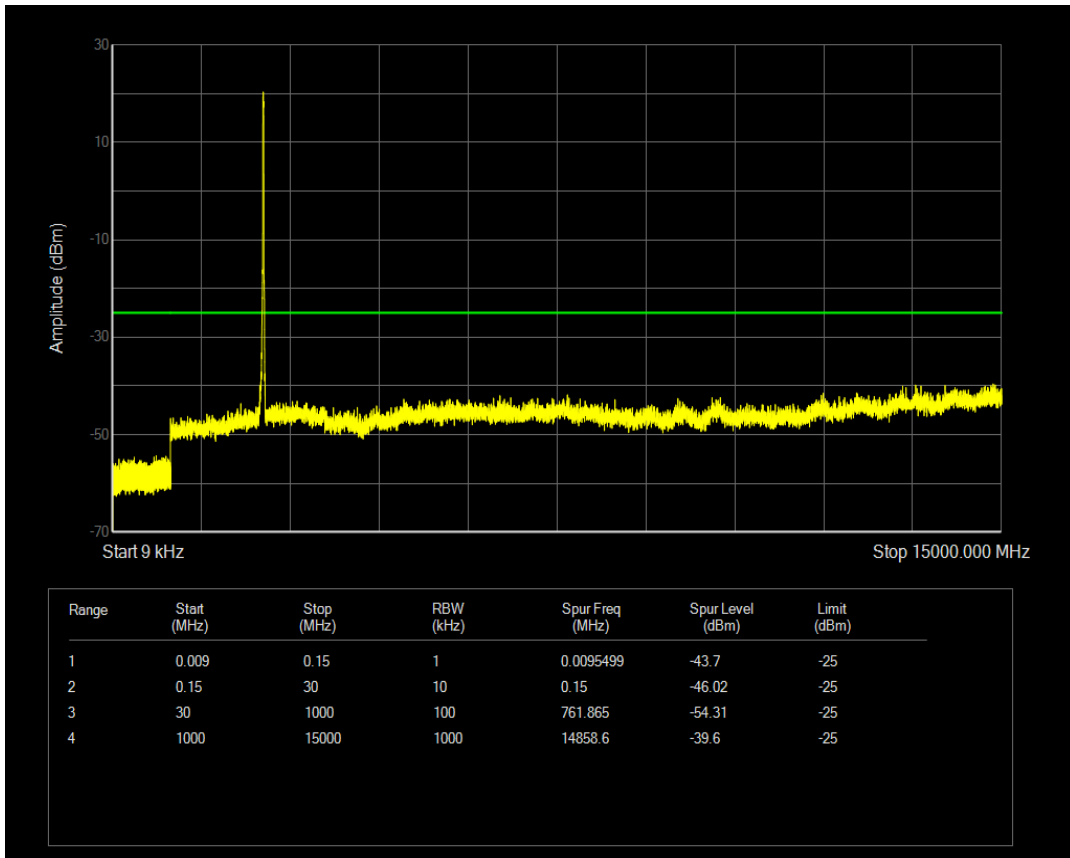

Band7 QPSK BW=15MHz Channel=21375 RB Size=75 Position=#0