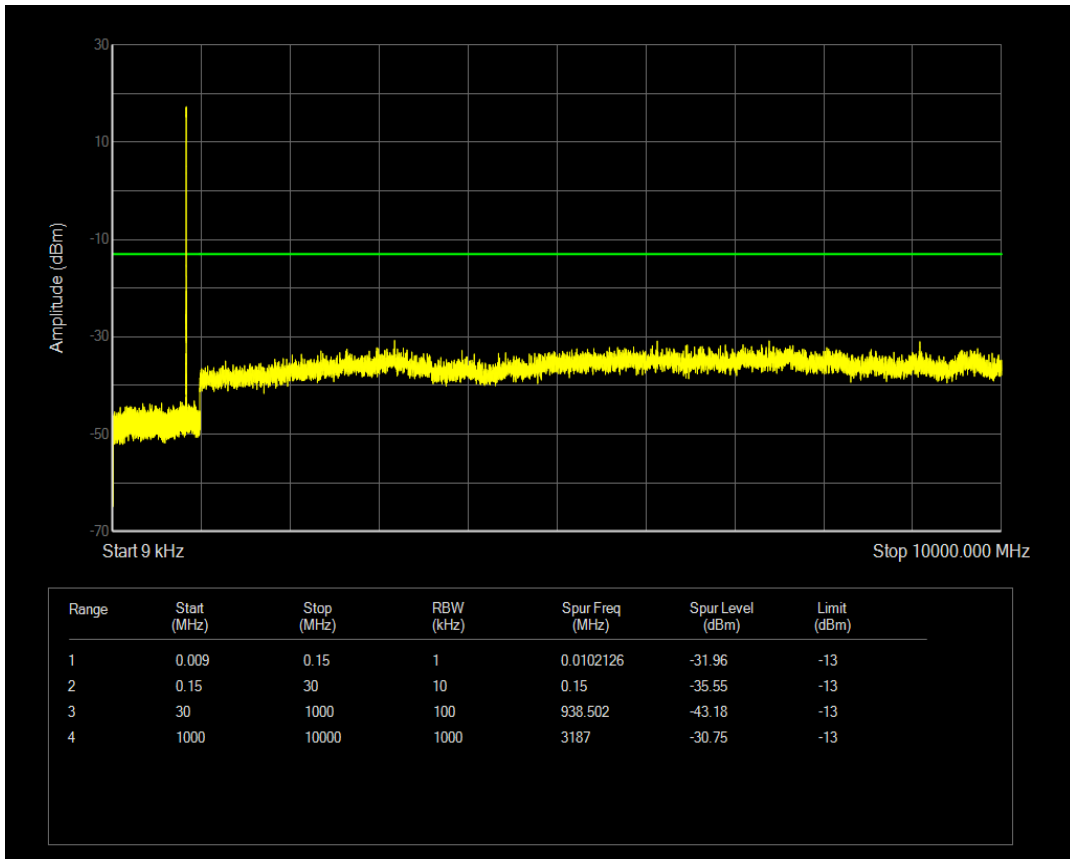

Band5 QAM16 BW=1.4MHz Channel=20643 RB Size=6 Position=#0