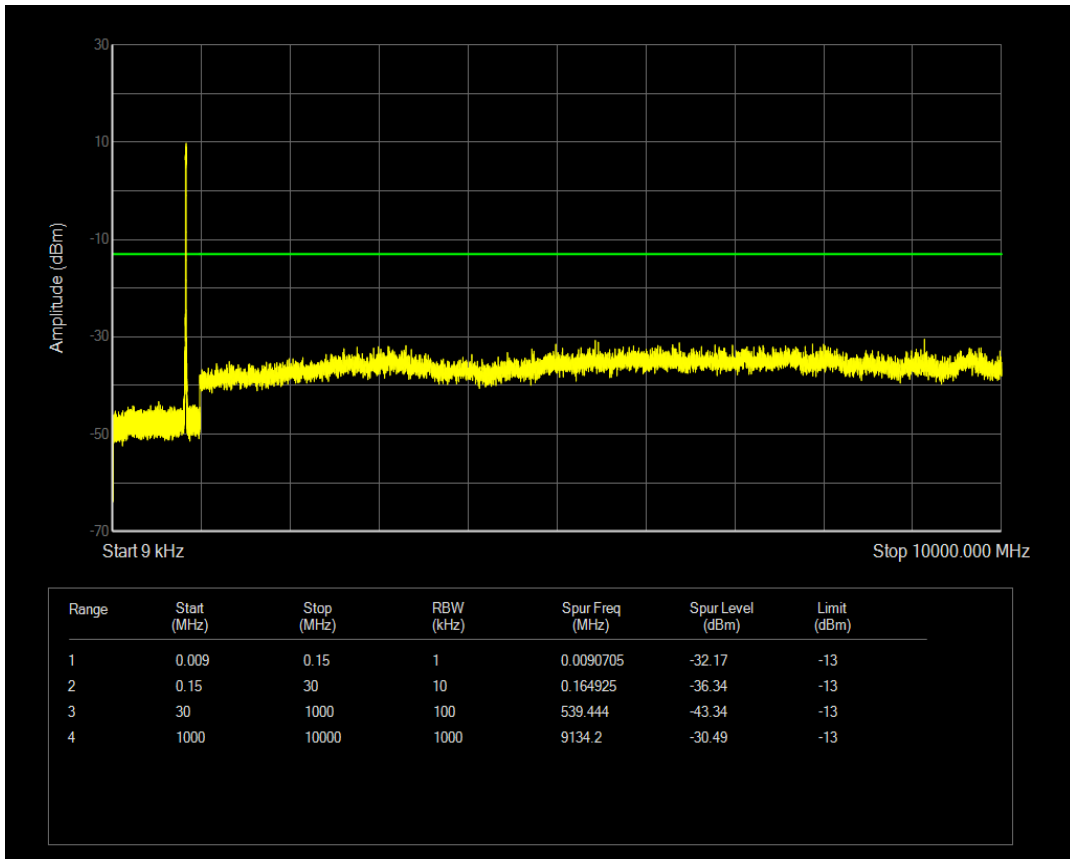

Band5 QAM16 BW=1.4MHz Channel=20525 RB Size=6 Position=#0

Band5 QAM16 BW=1.4MHz Channel=20643 RB Size=1 Position=#0

Band5 QAM16 BW=10MHz Channel=20450 RB Size=50 Position=#0

Band5 QAM16 BW=10MHz Channel=20600 RB Size=1 Position=#0

Band5 QAM16 BW=10MHz Channel=20600 RB Size=50 Position=#0

Band5 QAM16 BW=10MHz Channel=20525 RB Size=1 Position=#0

Band5 QAM16 BW=10MHz Channel=20525 RB Size=50 Position=#0

Band5 QPSK BW=10MHz Channel=20525 RB Size=50 Position=#0