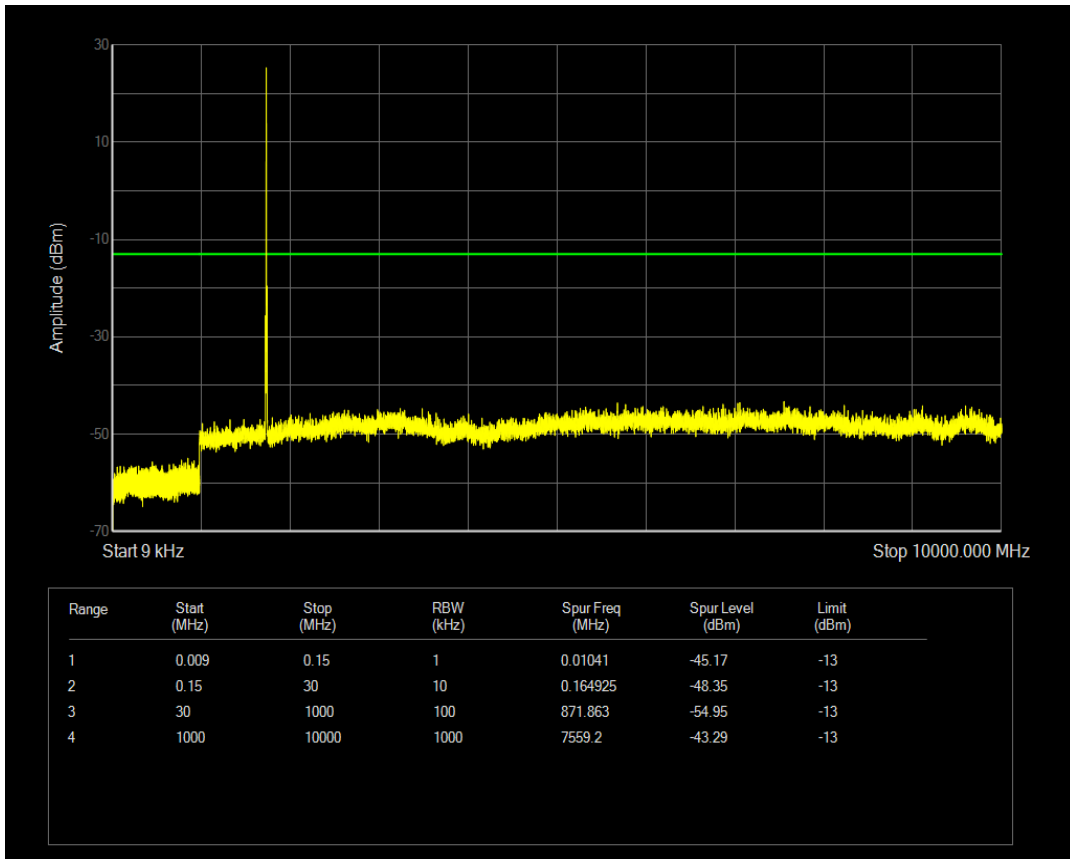

Band4 QAM16 BW=5MHz Channel=20375 RB Size=1 Position=#0