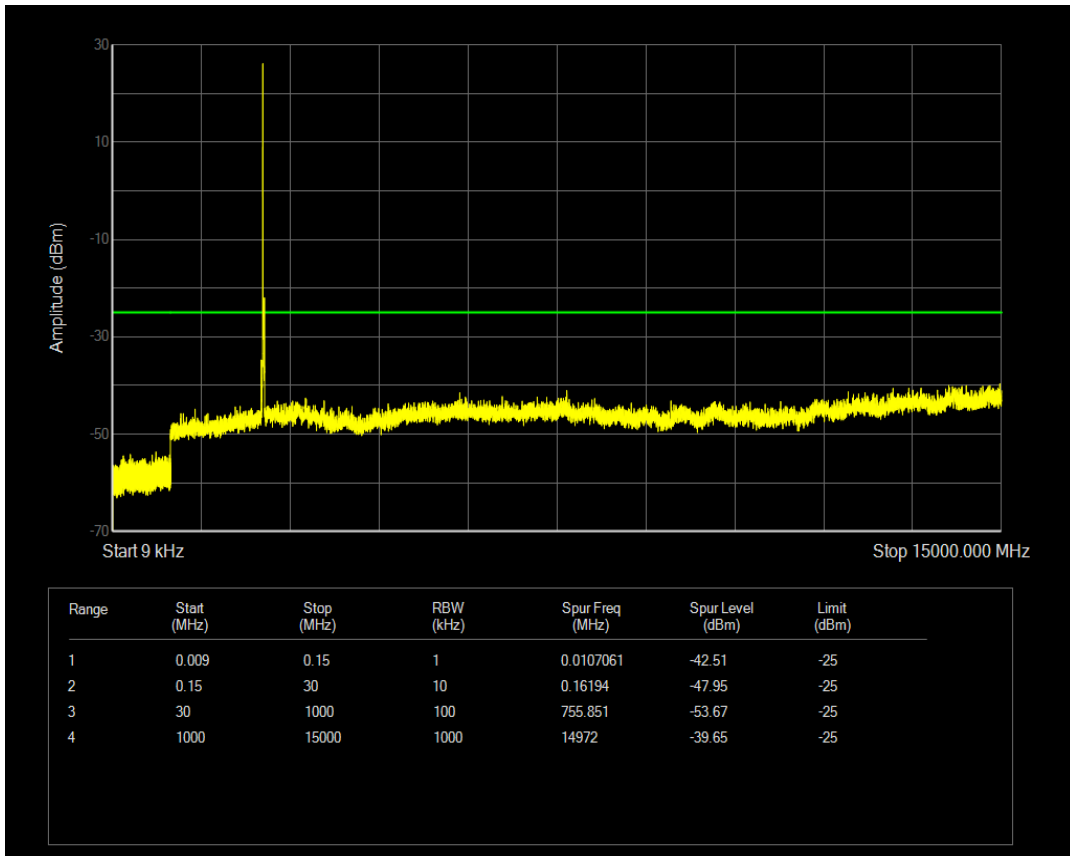

Band7 QAM16 BW=15MHz Channel=21100 RB Size=1 Position=#0

Band7 QAM16 BW=10MHz Channel=21400 RB Size=50 Position=#0

Band7 QAM16 BW=15MHz Channel=20825 RB Size=1 Position=#0

Band7 QAM16 BW=15MHz Channel=21100 RB Size=75 Position=#0

Band7 QAM16 BW=20MHz Channel=20850 RB Size=1 Position=#0

Band7 QAM16 BW=20MHz Channel=20850 RB Size=100 Position=#0

Band7 QAM16 BW=15MHz Channel=21375 RB Size=1 Position=#0

Band7 QAM16 BW=15MHz Channel=21375 RB Size=75 Position=#0