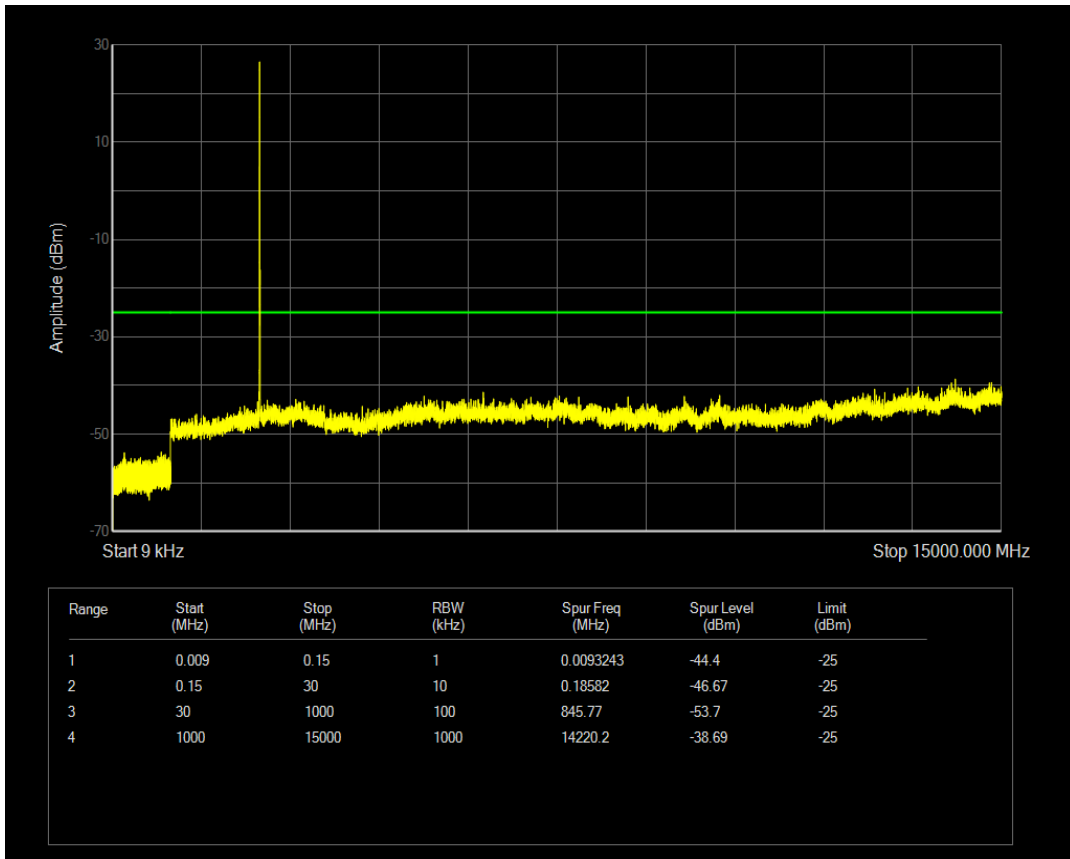

Band7 QAM16 BW=5MHz Channel=20775 RB Size=1 Position=#0