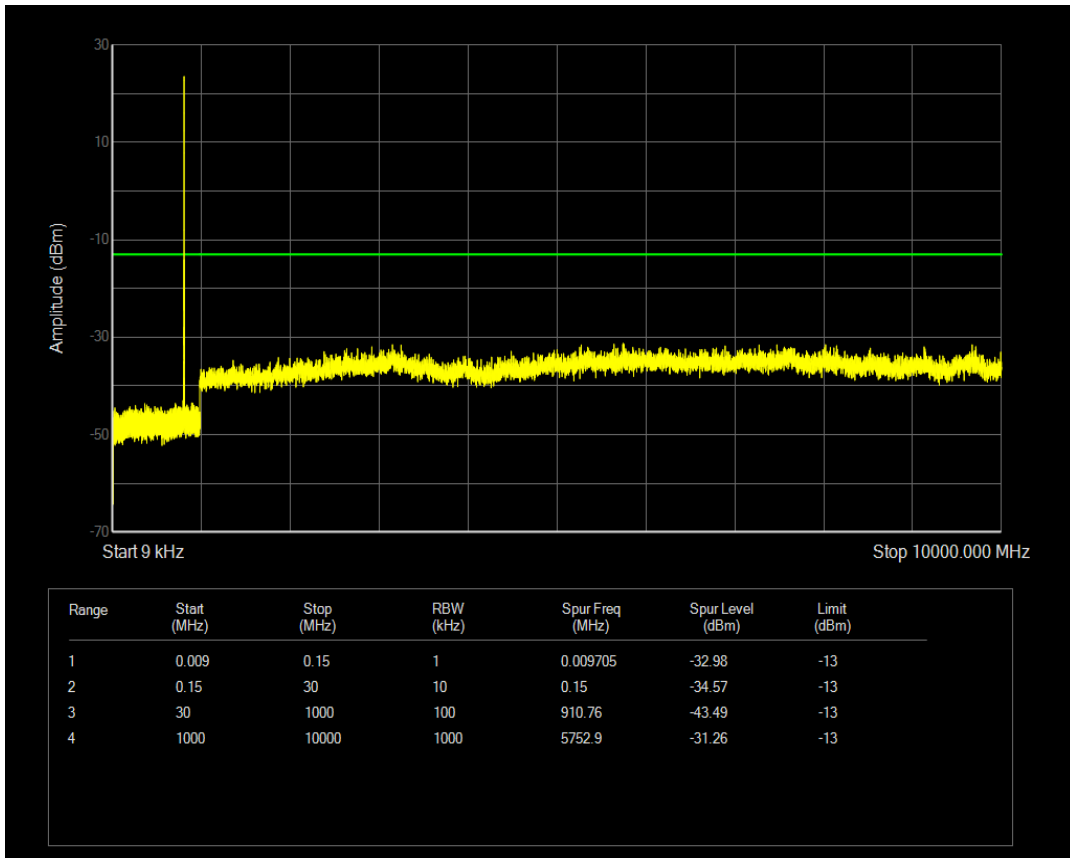

Band5 QAM16 BW=3MHz Channel=20415 RB Size=1 Position=#0