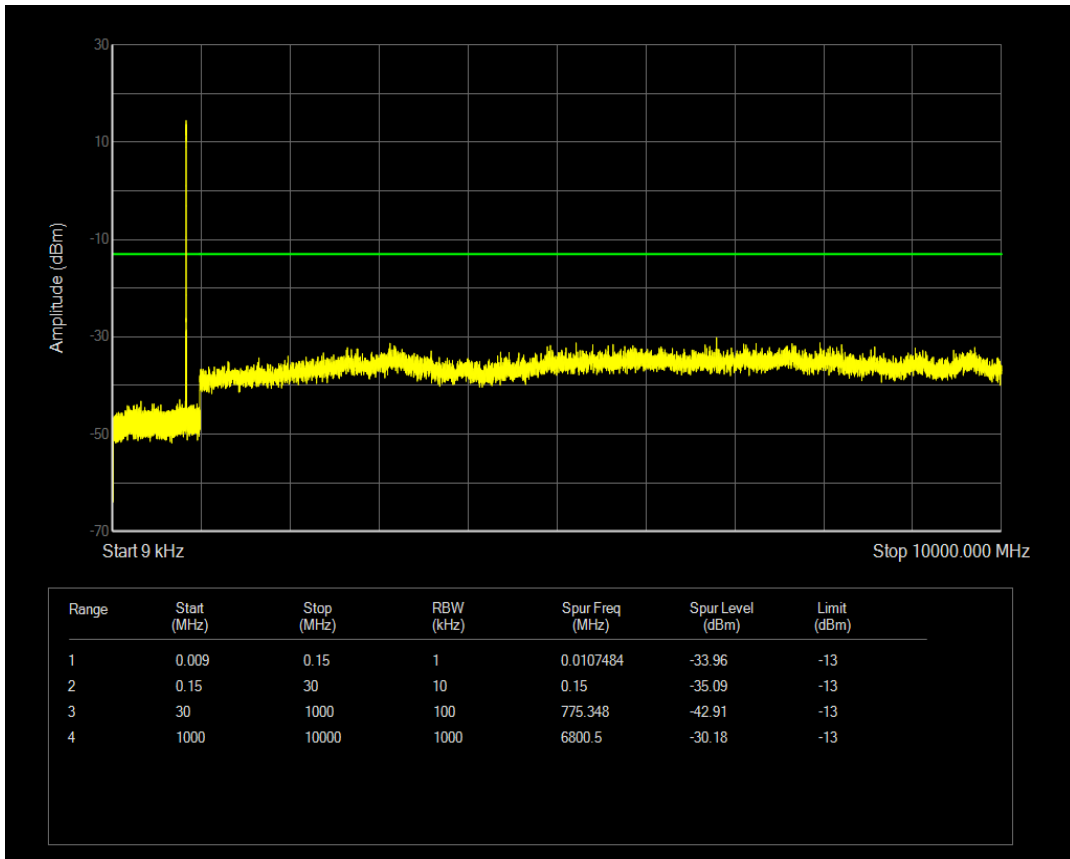

Band5 QAM16 BW=3MHz Channel=20635 RB Size=15 Position=#0