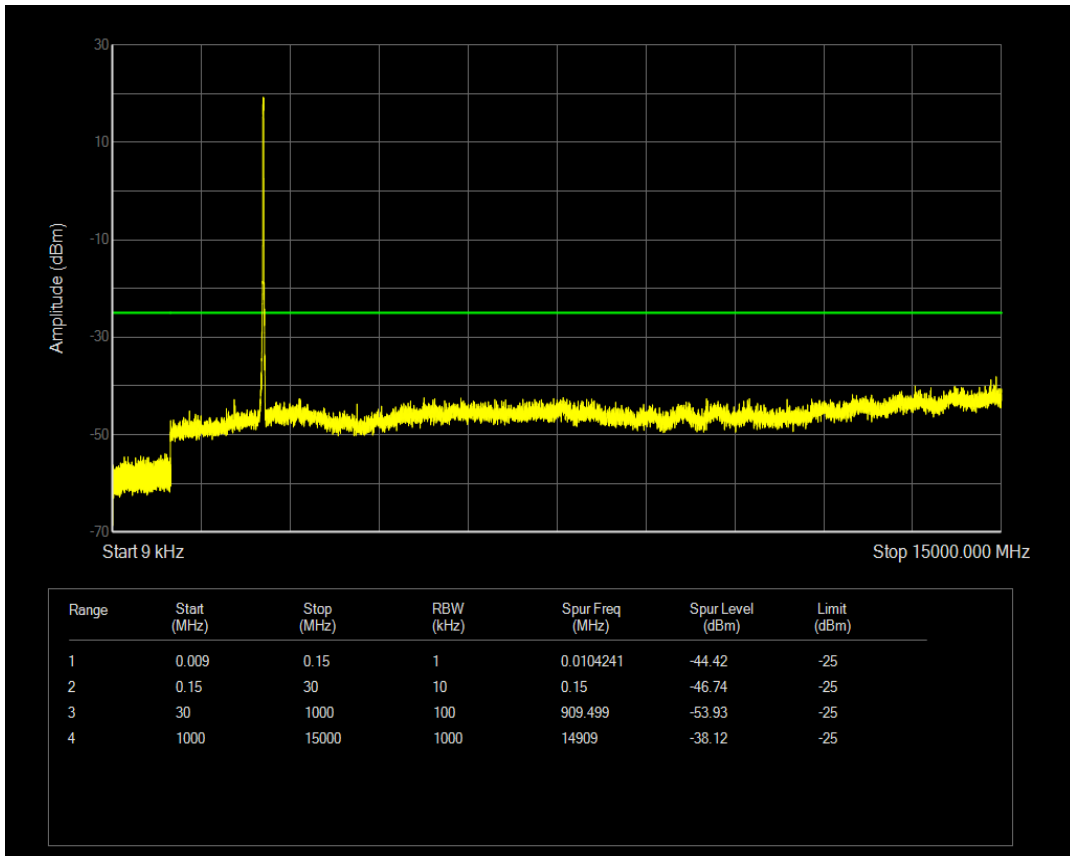

Band7 QAM16 BW=20MHz Channel=20850 RB Size=1 Position=#0

Band7 QAM16 BW=20MHz Channel=20850 RB Size=100 Position=#0

Band7 QAM16 BW=15MHz Channel=21375 RB Size=1 Position=#0

Band7 QAM16 BW=15MHz Channel=21375 RB Size=75 Position=#0