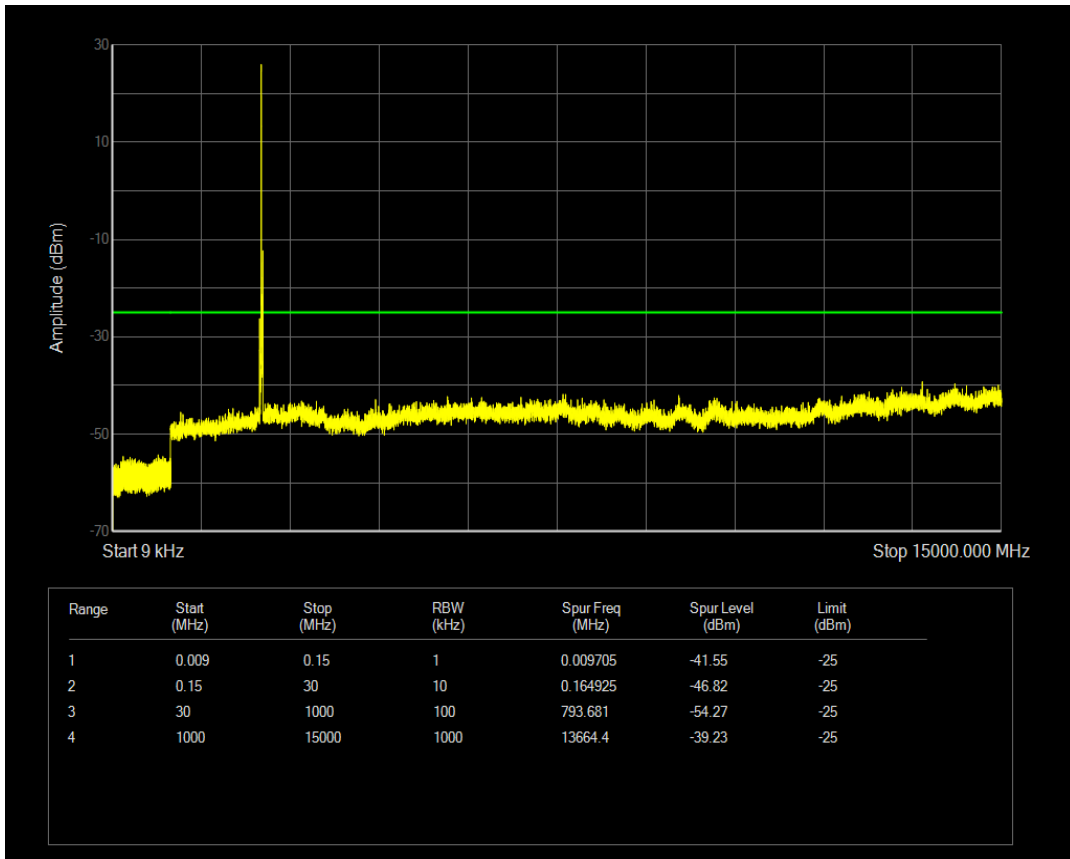

Band7 QAM16 BW=20MHz Channel=20850 RB Size=1 Position=#0

Band7 QAM16 BW=20MHz Channel=20850 RB Size=100 Position=#0

Band7 QAM16 BW=15MHz Channel=21375 RB Size=1 Position=#0

Band7 QAM16 BW=15MHz Channel=21375 RB Size=75 Position=#0

Band7 QPSK BW=15MHz Channel=21375 RB Size=1 Position=#0

Band7 QPSK BW=15MHz Channel=21375 RB Size=75 Position=#0

Band7 QPSK BW=15MHz Channel=21100 RB Size=1 Position=#0

Band7 QPSK BW=15MHz Channel=21100 RB Size=75 Position=#0