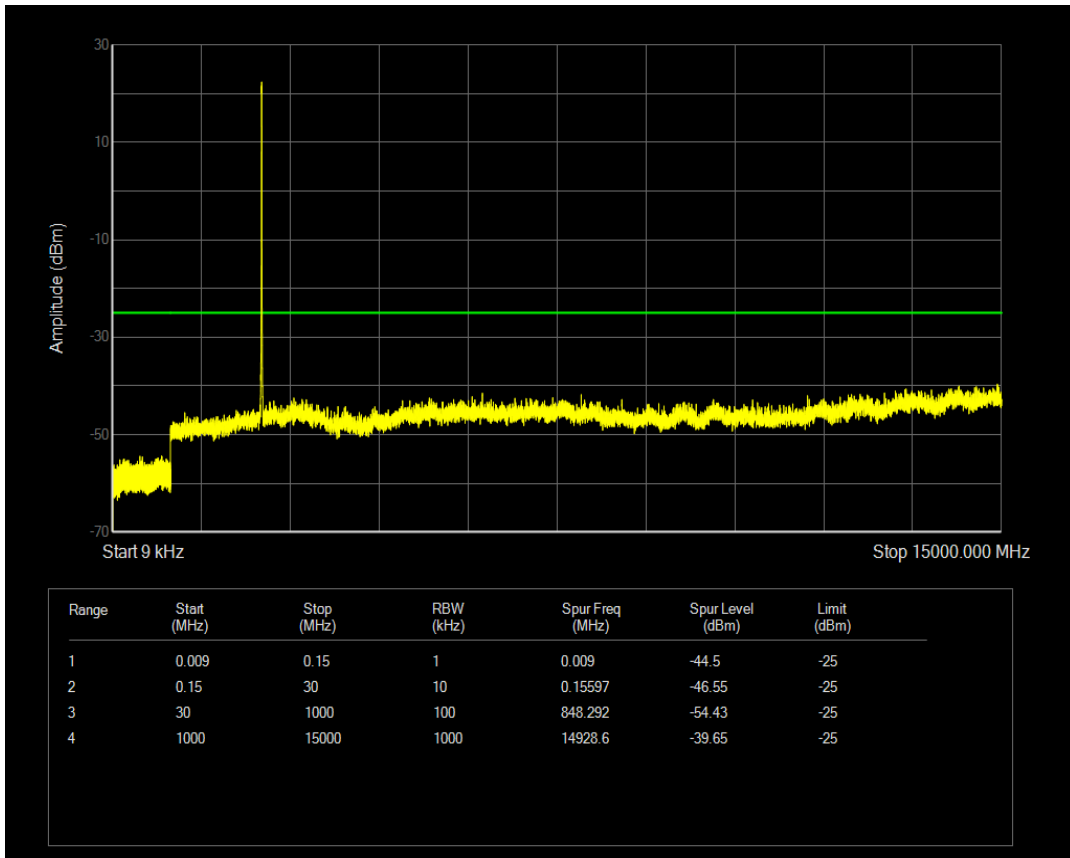

Band7 QAM16 BW=20MHz Channel=21100 RB Size=1 Position=#0

Band7 QAM16 BW=20MHz Channel=21100 RB Size=100 Position=#0

Band7 QAM16 BW=5MHz Channel=20775 RB Size=1 Position=#0

Band7 QAM16 BW=5MHz Channel=21100 RB Size=25 Position=#0