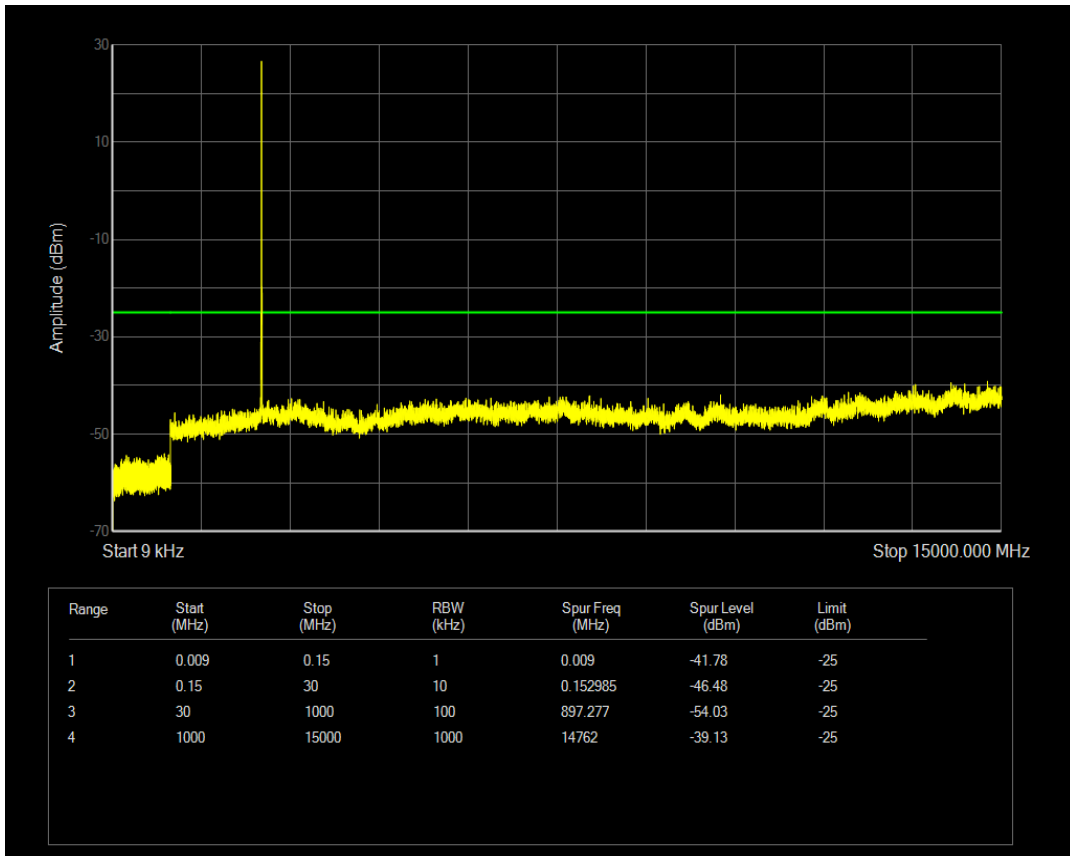

Band7 QAM16 BW=5MHz Channel=21100 RB Size=1 Position=#0