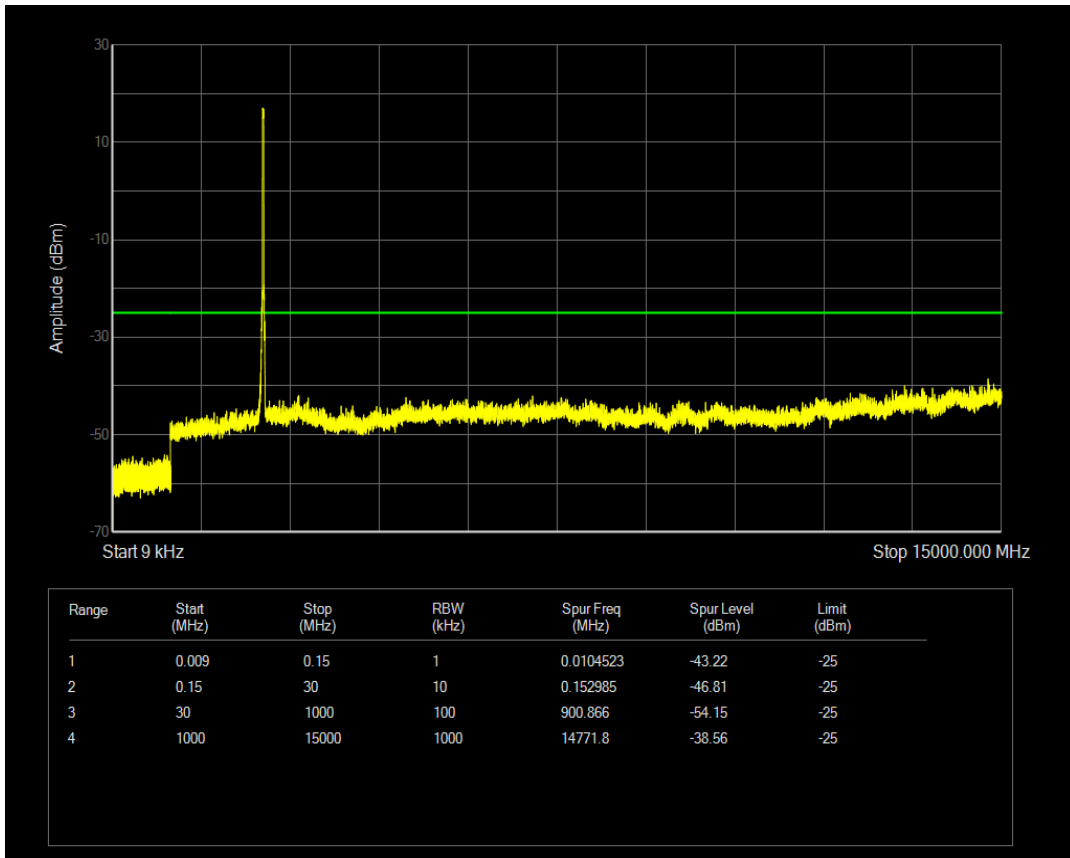

Band7 QAM16 BW=10MHz Channel=20800 RB Size=1 Position=#0

Band7 QAM16 BW=10MHz Channel=20800 RB Size=50 Position=#0

Band7 QAM16 BW=20MHz Channel=21350 RB Size=1 Position=#0

Band7 QAM16 BW=20MHz Channel=21350 RB Size=100 Position=#0

Band7 QAM16 BW=20MHz Channel=21100 RB Size=1 Position=#0

Band7 QAM16 BW=20MHz Channel=21100 RB Size=100 Position=#0

Band7 QAM16 BW=5MHz Channel=20775 RB Size=1 Position=#0

Band7 QAM16 BW=5MHz Channel=21100 RB Size=25 Position=#0