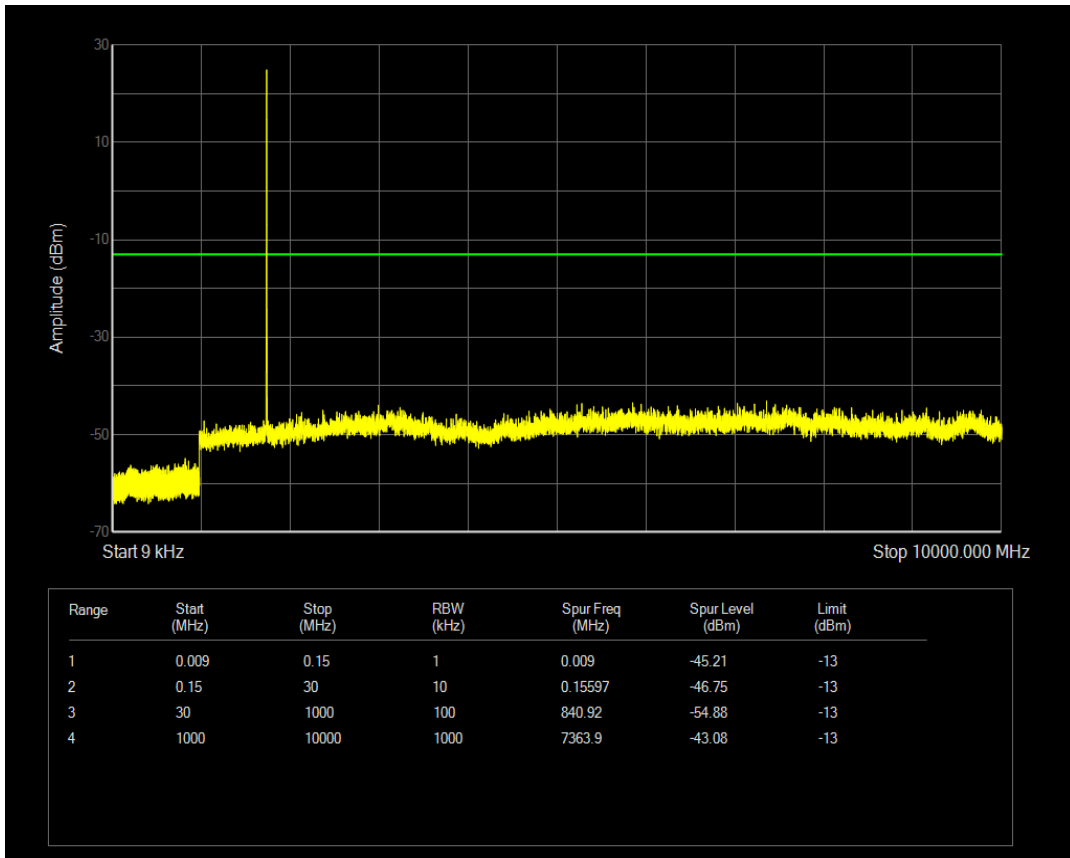

Band4 QPSK BW=1.4MHz Channel=20175 RB Size=1 Position=#0

Band4 QPSK BW=10MHz Channel=20000 RB Size=50 Position=#0

Band4 QPSK BW=10MHz Channel=20175 RB Size=1 Position=#0

Band4 QPSK BW=1.4MHz Channel=20393 RB Size=6 Position=#0

Band4 QPSK BW=10MHz Channel=20000 RB Size=1 Position=#0

Band4 QPSK BW=1.4MHz Channel=19957 RB Size=1 Position=#0

Band4 QAM16 BW=5MHz Channel=19975 RB Size=1 Position=#0

Band4 QAM16 BW=5MHz Channel=19975 RB Size=25 Position=#0