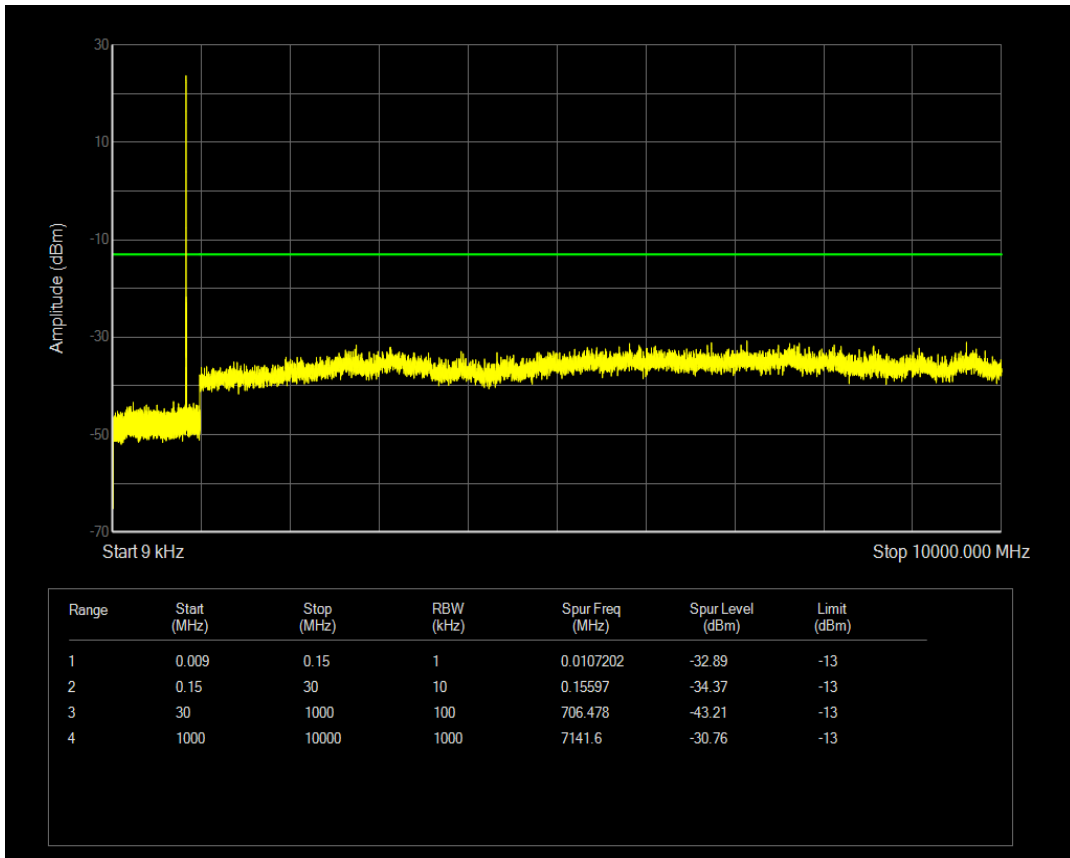

Band5 QAM16 BW=3MHz Channel=20635 RB Size=1 Position=#0