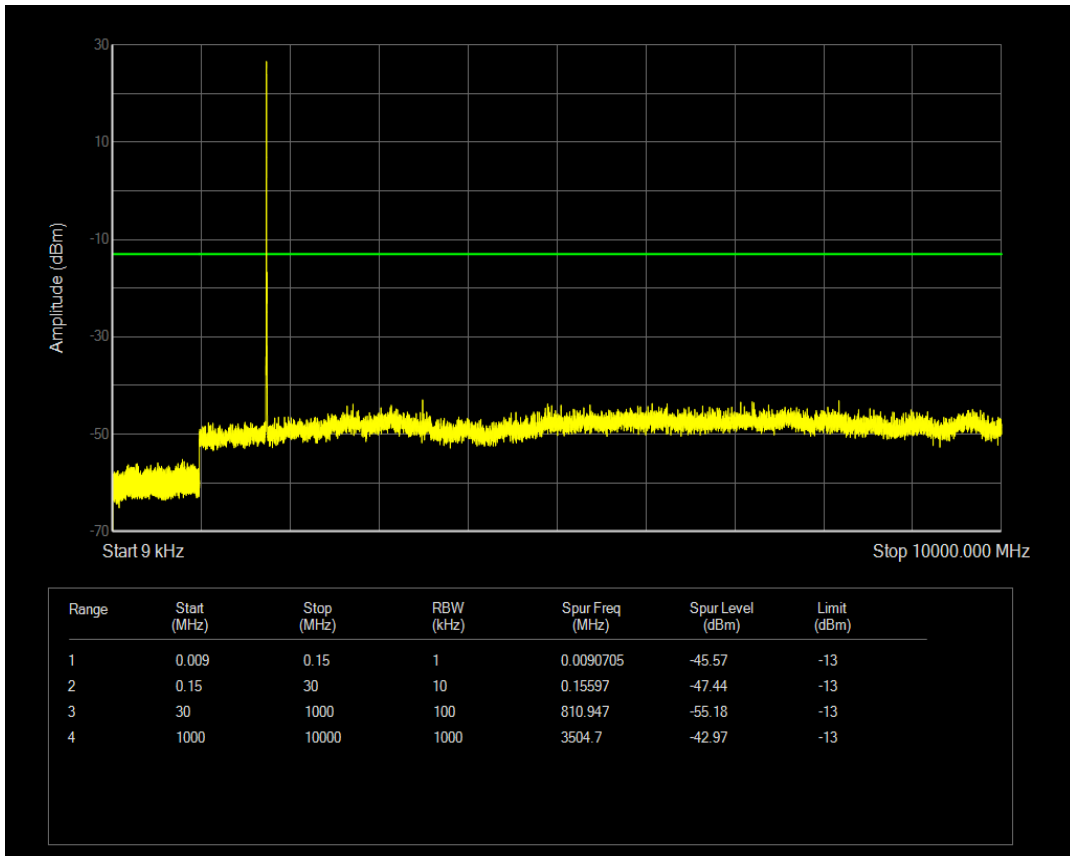

Band4 QPSK BW=3MHz Channel=20385 RB Size=1 Position=#0