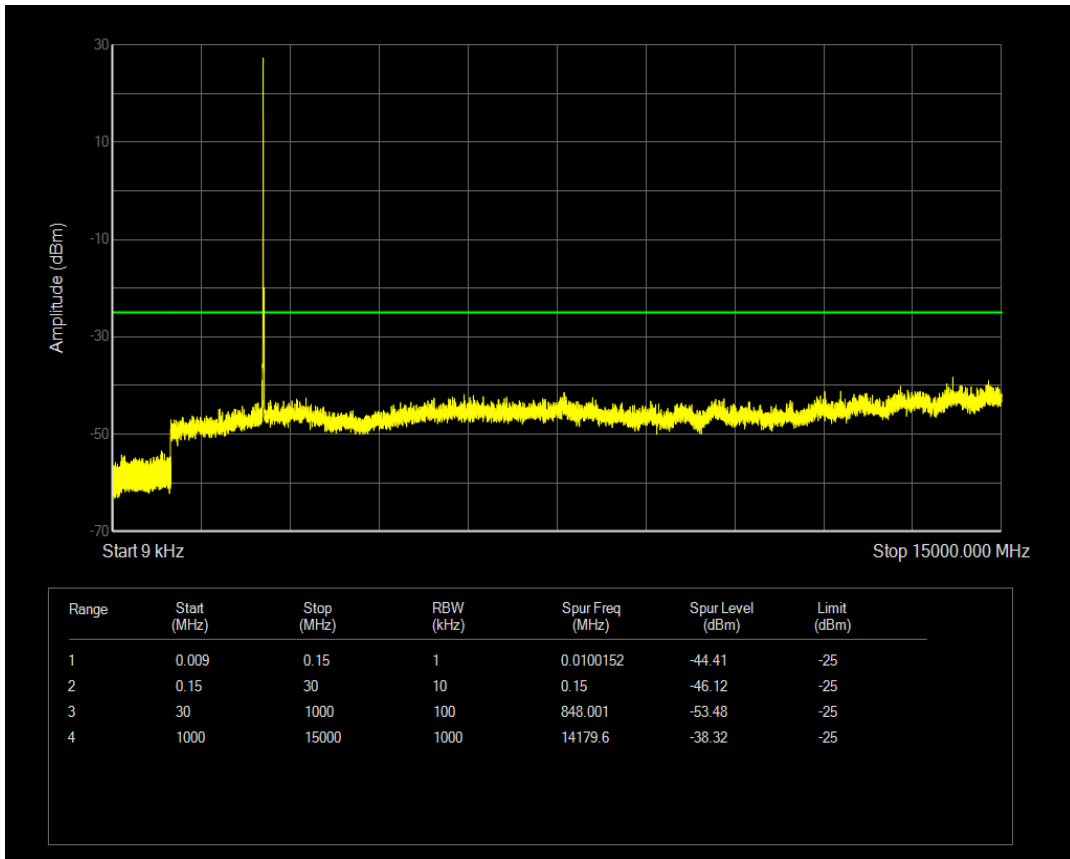

Band5 QPSK BW=5MHz Channel=20525 RB Size=25 Position=#0

Band5 QPSK BW=5MHz Channel=20525 RB Size=1 Position=#0

Band5 QPSK BW=5MHz Channel=20625 RB Size=25 Position=#0

Band5 QPSK BW=5MHz Channel=20625 RB Size=1 Position=#0

Band5 QPSK BW=5MHz Channel=20425 RB Size=25 Position=#0

Band5 QPSK BW=3MHz Channel=20635 RB Size=1 Position=#0

Band5 QPSK BW=3MHz Channel=20525 RB Size=15 Position=#0

Band5 QPSK BW=5MHz Channel=20425 RB Size=1 Position=#0

Band5 QPSK BW=3MHz Channel=20635 RB Size=15 Position=#0

Band7 QAM16 BW=10MHz Channel=21100 RB Size=50 Position=#0

Band7 QAM16 BW=10MHz Channel=21400 RB Size=1 Position=#0

Band7 QAM16 BW=10MHz Channel=21100 RB Size=1 Position=#0