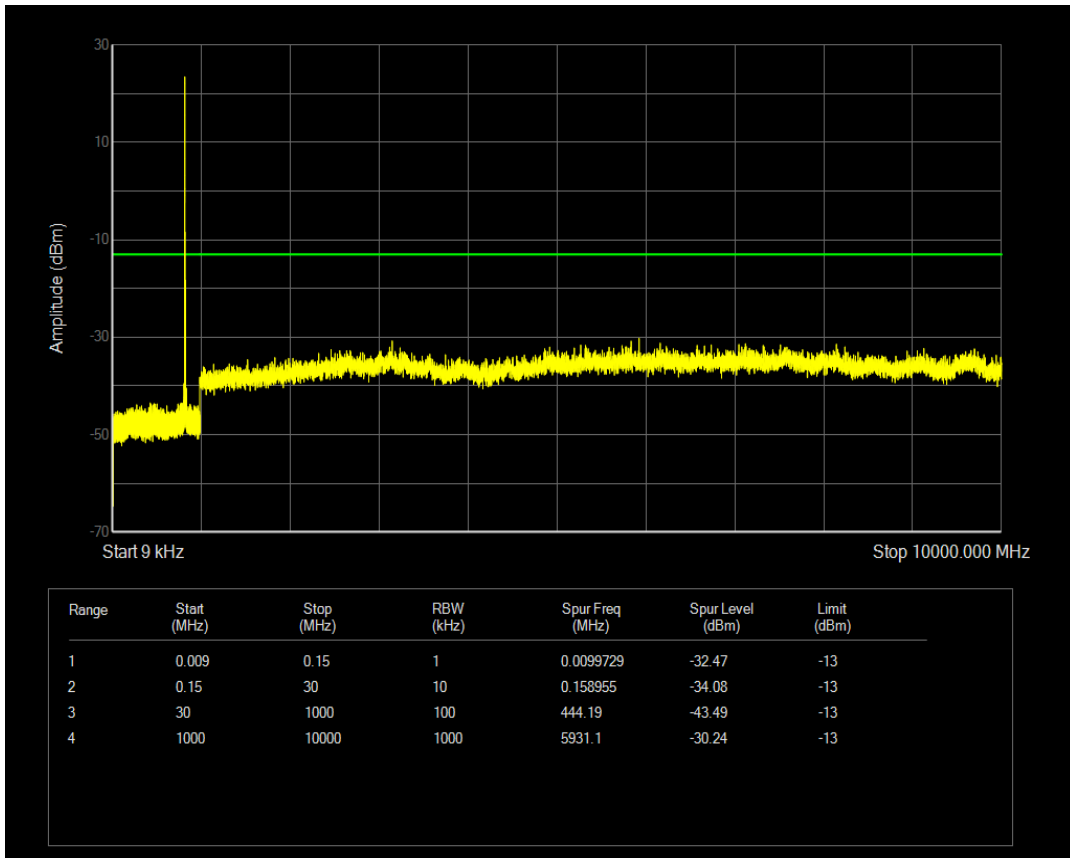

Band5 QAM16 BW=1.4MHz Channel=20525 RB Size=6 Position=#0

Band5 QAM16 BW=1.4MHz Channel=20643 RB Size=1 Position=#0

Band5 QAM16 BW=10MHz Channel=20450 RB Size=50 Position=#0

Band5 QAM16 BW=10MHz Channel=20600 RB Size=1 Position=#0

Band5 QAM16 BW=10MHz Channel=20600 RB Size=50 Position=#0

Band5 QAM16 BW=10MHz Channel=20525 RB Size=1 Position=#0

Band5 QAM16 BW=10MHz Channel=20525 RB Size=50 Position=#0

Band5 QPSK BW=10MHz Channel=20525 RB Size=50 Position=#0