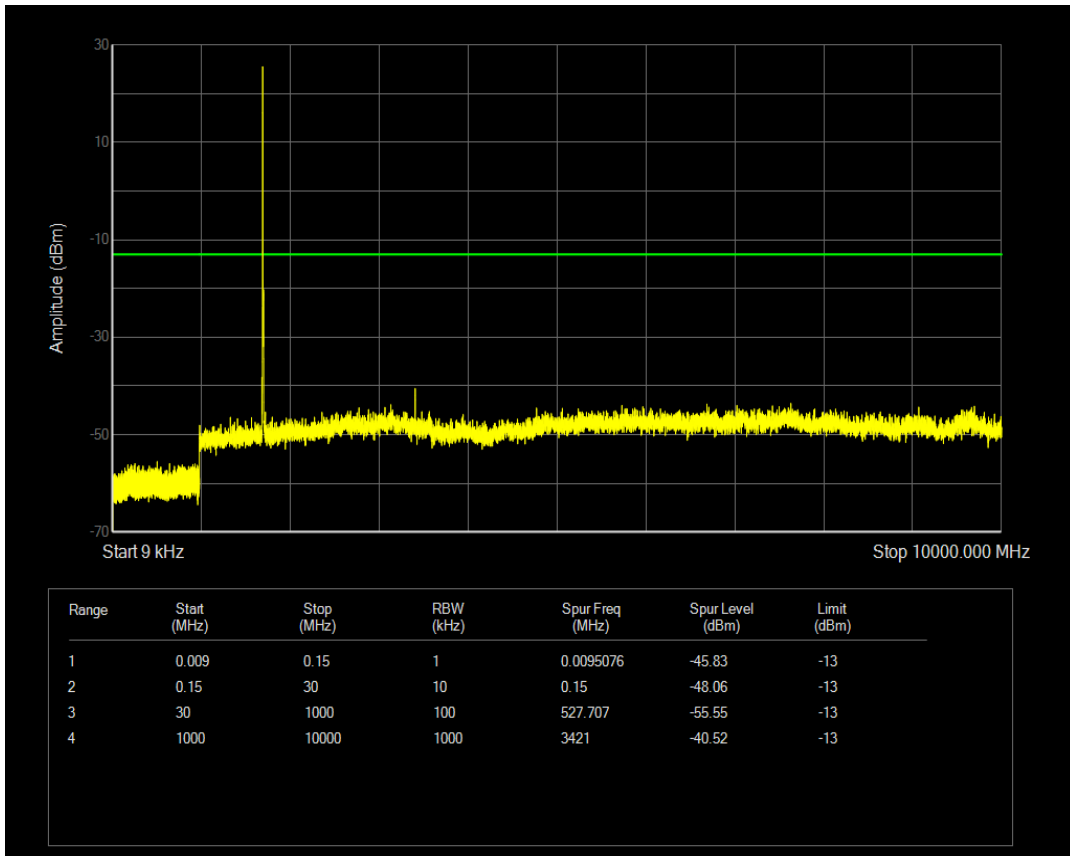

Band4 QPSK BW=3MHz Channel=20175 RB Size=15 Position=#0

Band4 QPSK BW=3MHz Channel=20175 RB Size=1 Position=#0

Band4 QPSK BW=3MHz Channel=20385 RB Size=1 Position=#0

Band4 QPSK BW=5MHz Channel=19975 RB Size=1 Position=#0