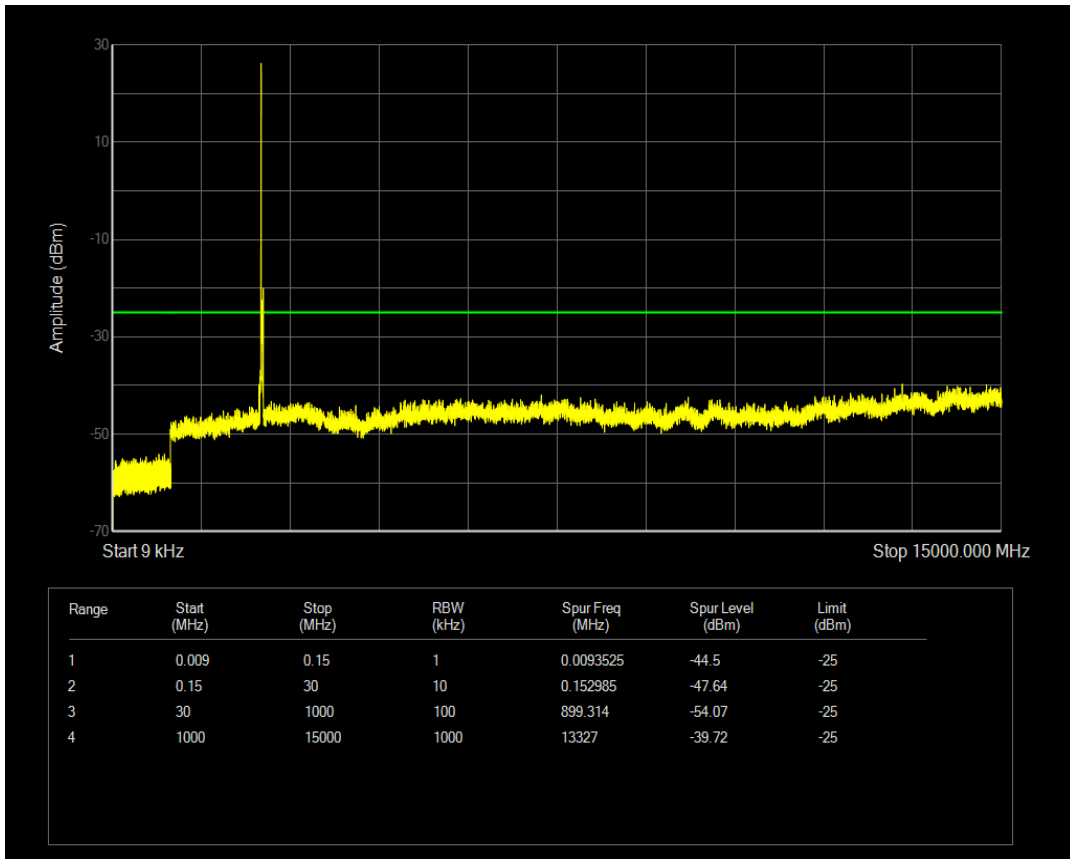

Band7 QAM16 BW=10MHz Channel=20800 RB Size=1 Position=#0

Band7 QAM16 BW=10MHz Channel=20800 RB Size=50 Position=#0

Band7 QAM16 BW=20MHz Channel=21350 RB Size=1 Position=#0

Band7 QAM16 BW=20MHz Channel=21350 RB Size=100 Position=#0

Band7 QAM16 BW=20MHz Channel=21100 RB Size=1 Position=#0

Band7 QAM16 BW=20MHz Channel=21100 RB Size=100 Position=#0

Band7 QAM16 BW=5MHz Channel=20775 RB Size=1 Position=#0

Band7 QAM16 BW=5MHz Channel=21100 RB Size=25 Position=#0