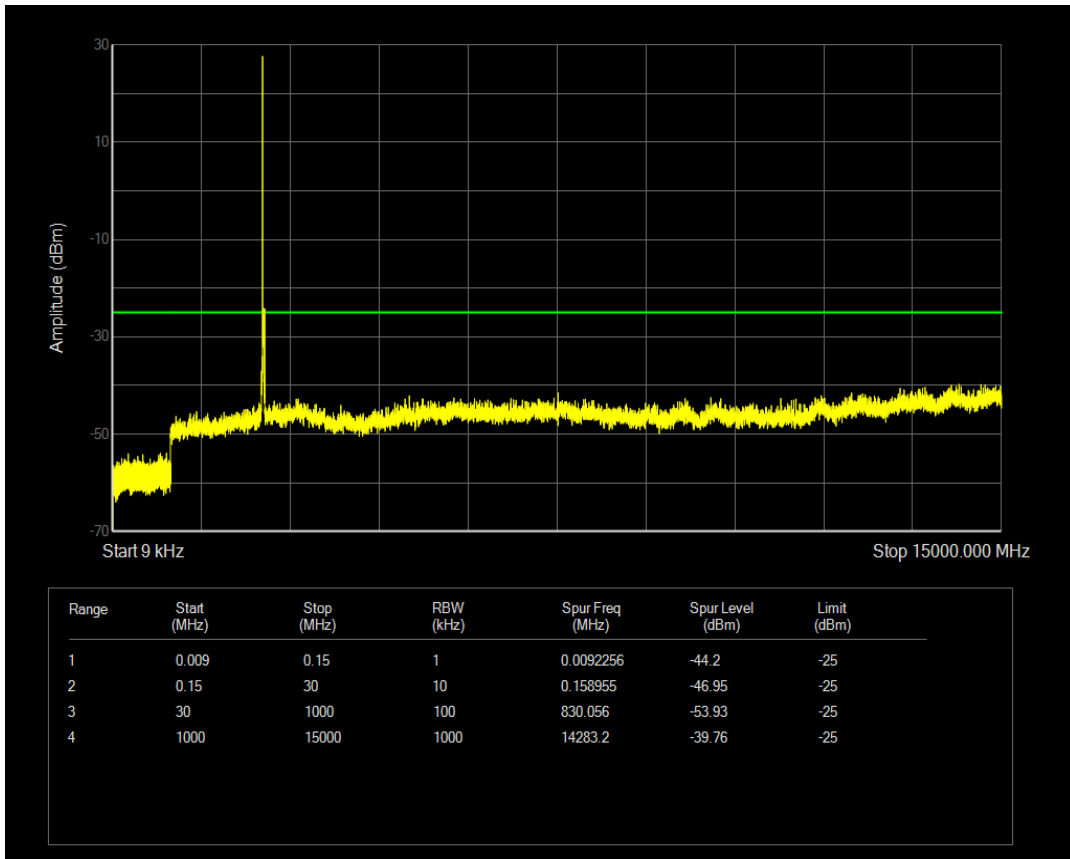

Band5 QPSK BW=3MHz Channel=20635 RB Size=15 Position=#0

Band7 QAM16 BW=10MHz Channel=21100 RB Size=50 Position=#0

Band7 QAM16 BW=10MHz Channel=21400 RB Size=1 Position=#0

Band7 QAM16 BW=10MHz Channel=21100 RB Size=1 Position=#0

Band7 QAM16 BW=10MHz Channel=20800 RB Size=1 Position=#0

Band7 QAM16 BW=10MHz Channel=20800 RB Size=50 Position=#0

Band7 QAM16 BW=20MHz Channel=21350 RB Size=1 Position=#0

Band7 QAM16 BW=20MHz Channel=21350 RB Size=100 Position=#0