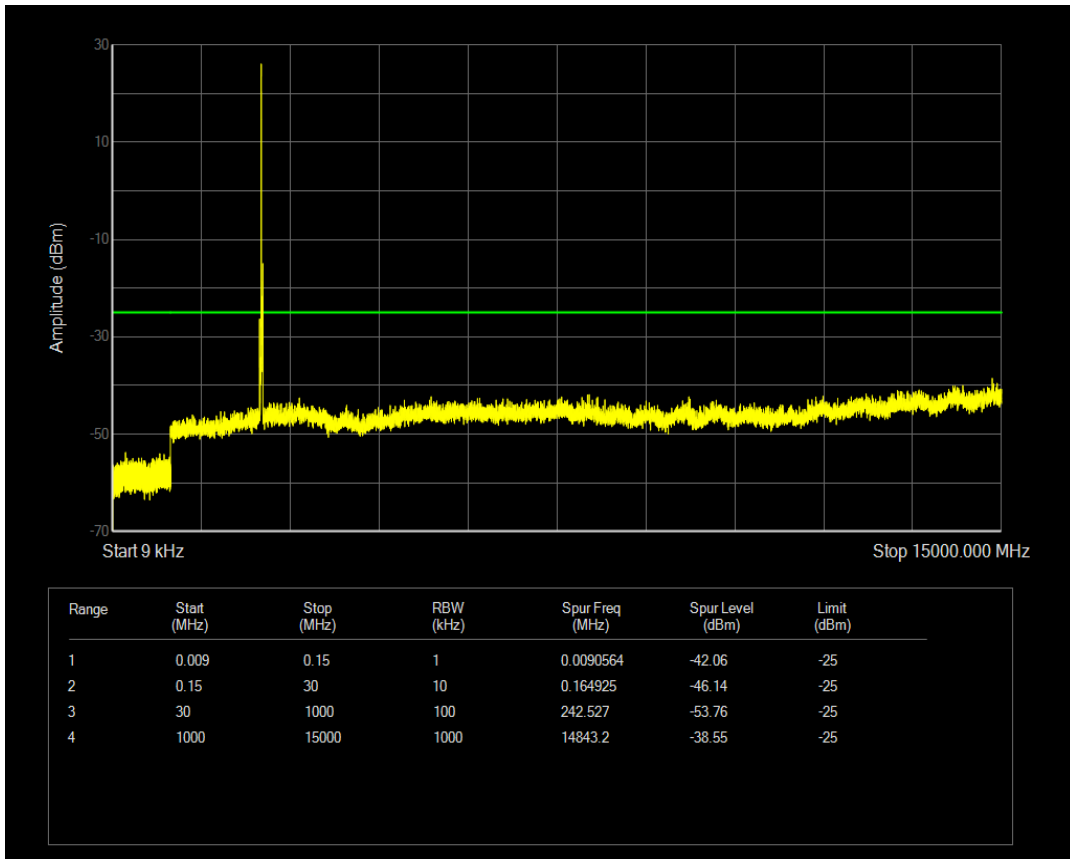

Band7 QAM16 BW=15MHz Channel=21100 RB Size=1 Position=#0