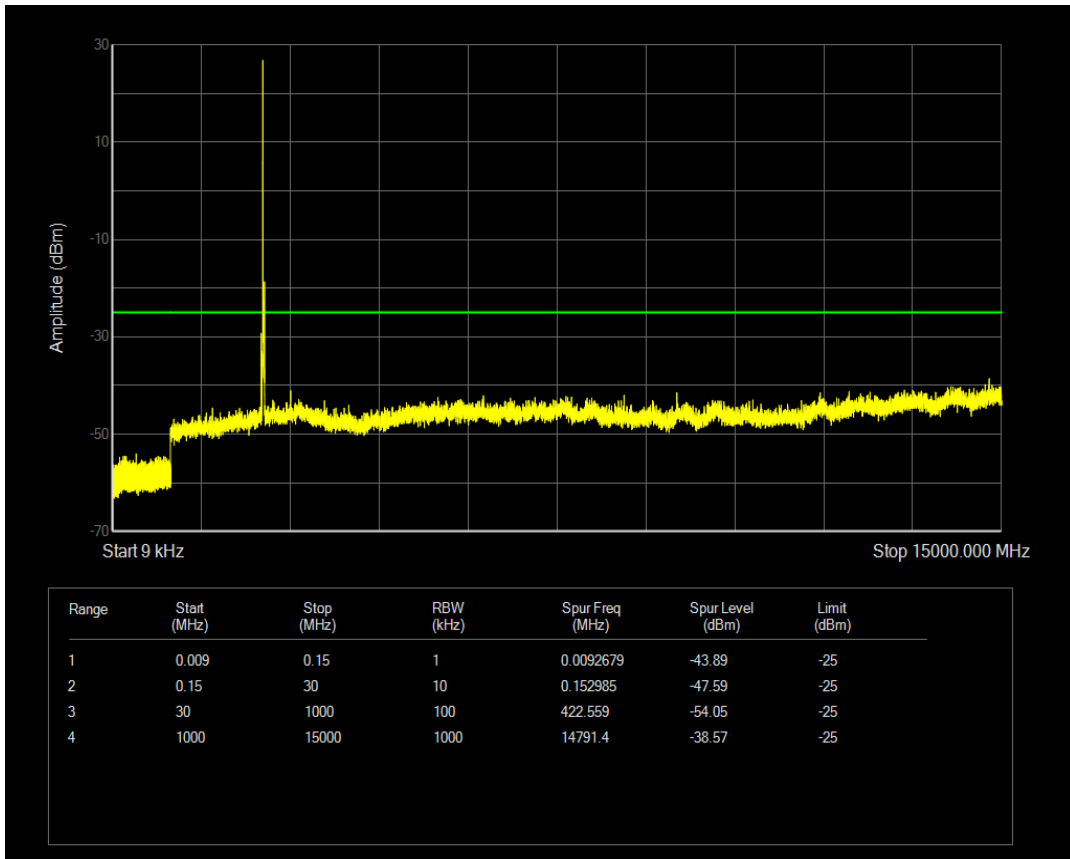

Band7 QAM16 BW=20MHz Channel=20850 RB Size=1 Position=#0

Band7 QAM16 BW=20MHz Channel=20850 RB Size=100 Position=#0

Band7 QAM16 BW=15MHz Channel=21375 RB Size=1 Position=#0

Band7 QAM16 BW=15MHz Channel=21375 RB Size=75 Position=#0

Band7 QPSK BW=15MHz Channel=21375 RB Size=1 Position=#0

Band7 QPSK BW=15MHz Channel=21375 RB Size=75 Position=#0

Band7 QPSK BW=15MHz Channel=21100 RB Size=1 Position=#0

Band7 QPSK BW=15MHz Channel=21100 RB Size=75 Position=#0