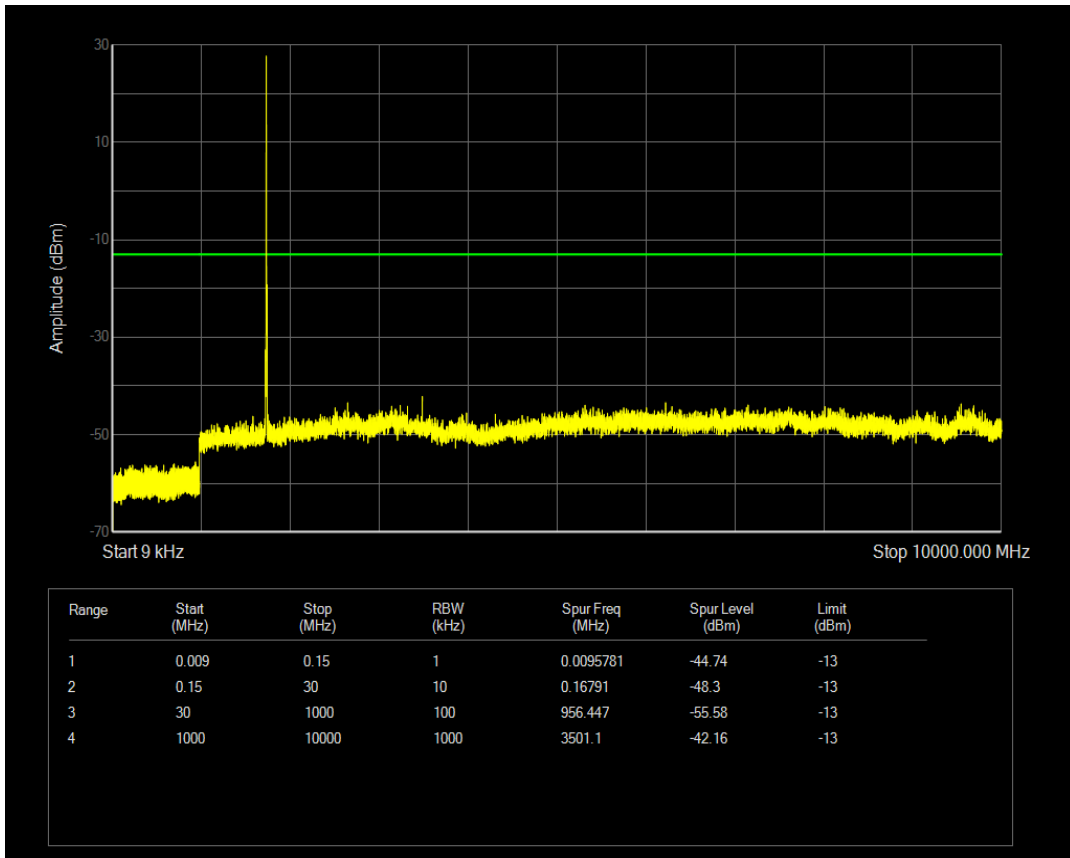

Band4 QPSK BW=5MHz Channel=19975 RB Size=25 Position=#0

Band4 QPSK BW=5MHz Channel=20175 RB Size=25 Position=#0

Band4 QPSK BW=5MHz Channel=20375 RB Size=25 Position=#0

Band4 QPSK BW=5MHz Channel=20375 RB Size=1 Position=#0