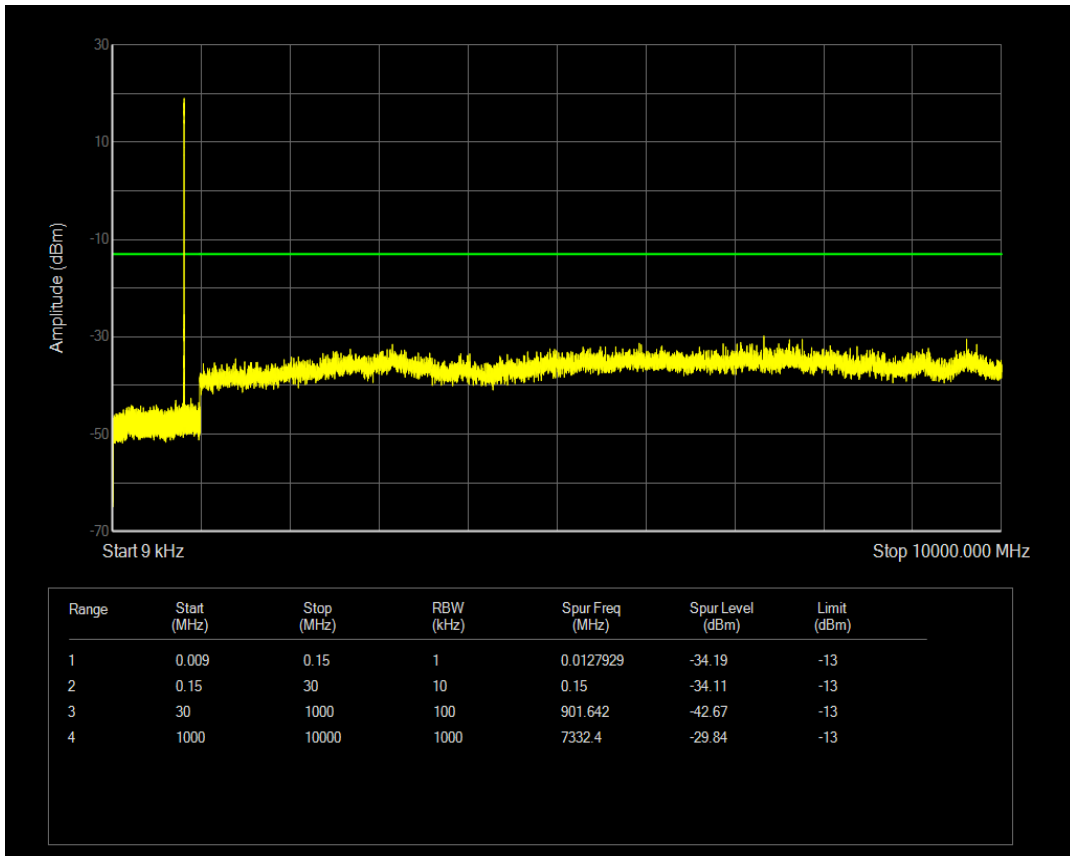

Band5 QAM16 BW=1.4MHz Channel=20407 RB Size=6 Position=#0