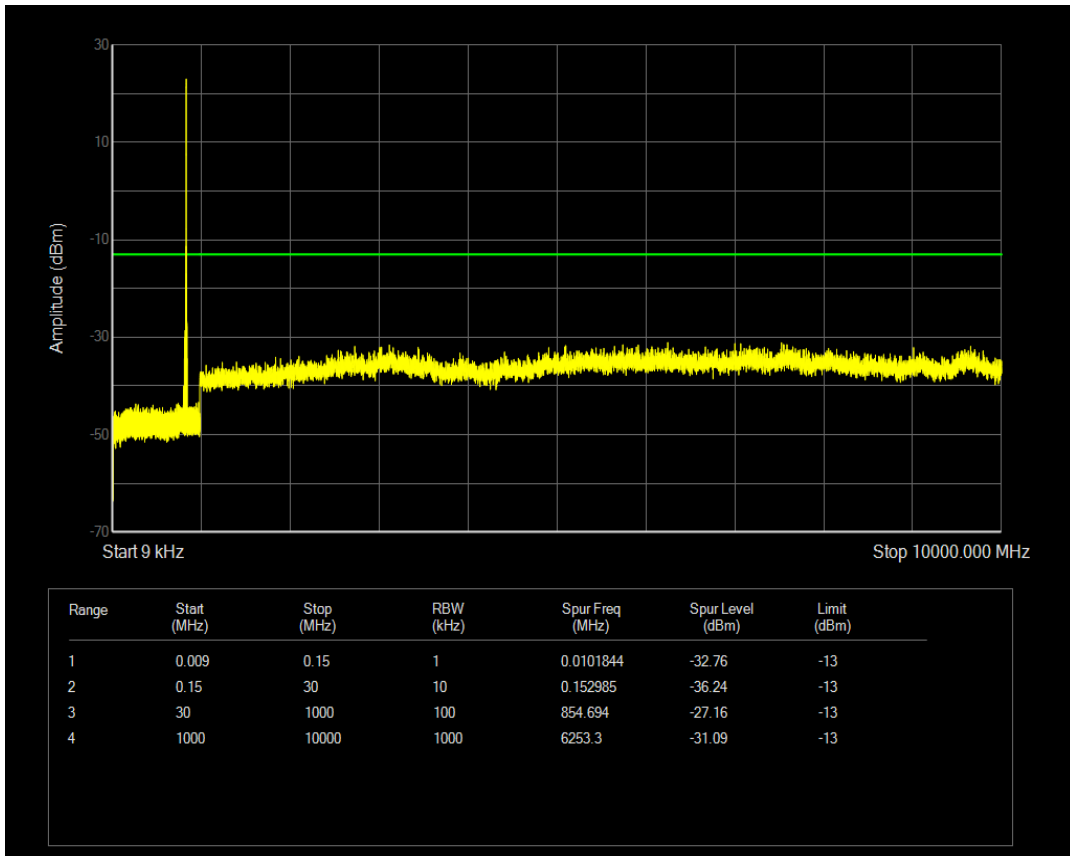

Band5 QAM16 BW=1.4MHz Channel=20643 RB Size=1 Position=#0