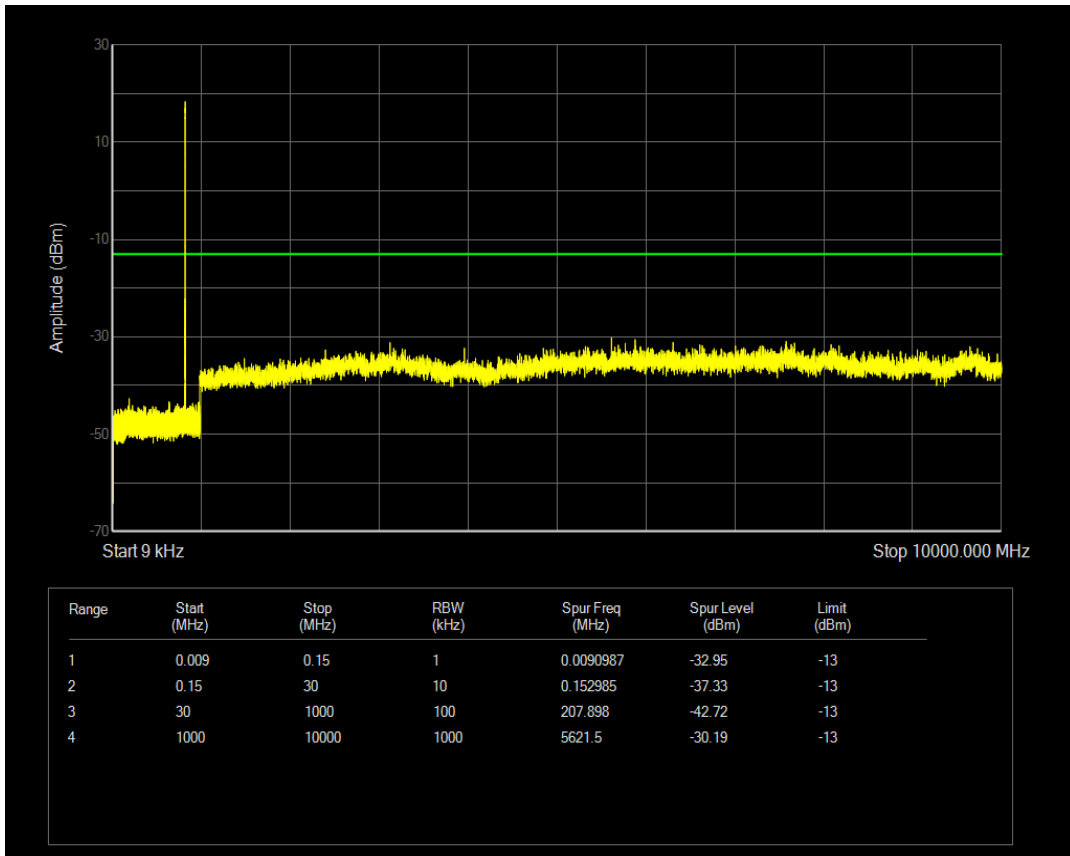

Band5 QAM16 BW=1.4MHz Channel=20525 RB Size=6 Position=#0