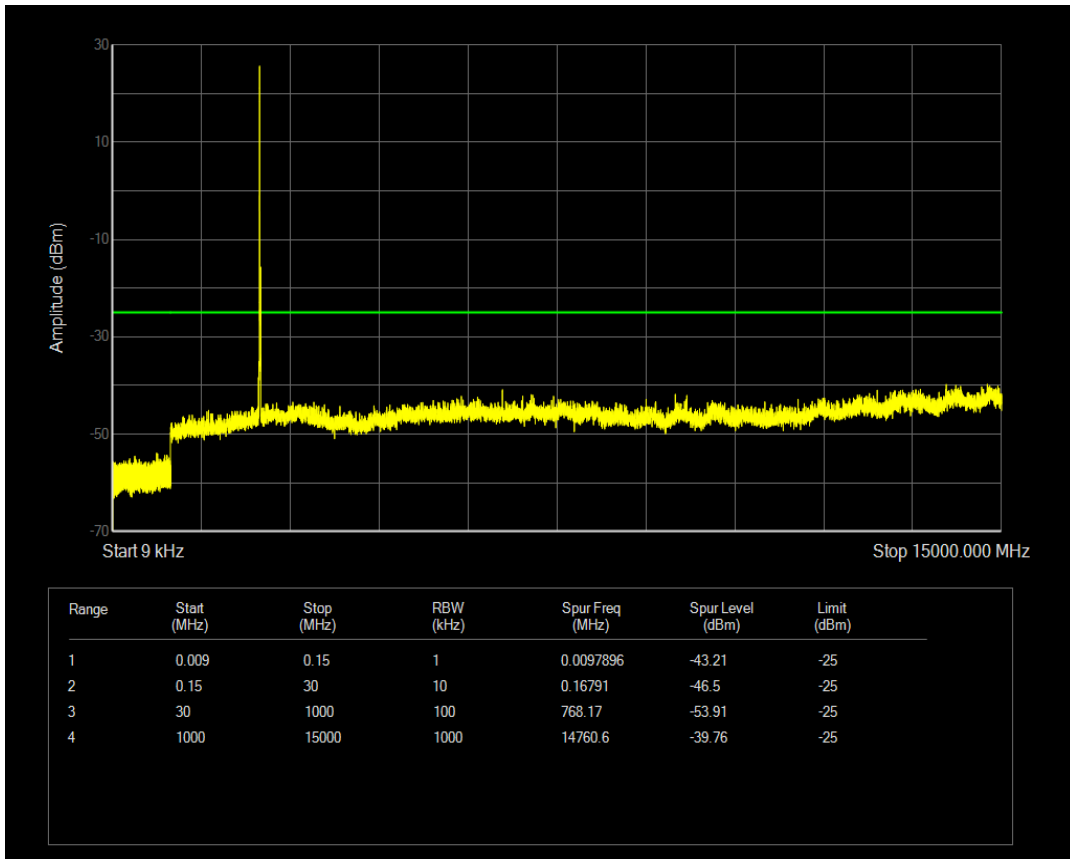

Band5 QPSK BW=5MHz Channel=20425 RB Size=25 Position=#0

Band5 QPSK BW=3MHz Channel=20635 RB Size=1 Position=#0

Band5 QPSK BW=3MHz Channel=20525 RB Size=15 Position=#0

Band5 QPSK BW=5MHz Channel=20425 RB Size=1 Position=#0

Band5 QPSK BW=3MHz Channel=20635 RB Size=15 Position=#0

Band7 QAM16 BW=10MHz Channel=21100 RB Size=50 Position=#0

Band7 QAM16 BW=10MHz Channel=21400 RB Size=1 Position=#0

Band7 QAM16 BW=10MHz Channel=21100 RB Size=1 Position=#0

Band7 QAM16 BW=10MHz Channel=20800 RB Size=1 Position=#0

Band7 QAM16 BW=10MHz Channel=20800 RB Size=50 Position=#0

Band7 QAM16 BW=20MHz Channel=21350 RB Size=1 Position=#0

Band7 QAM16 BW=20MHz Channel=21350 RB Size=100 Position=#0