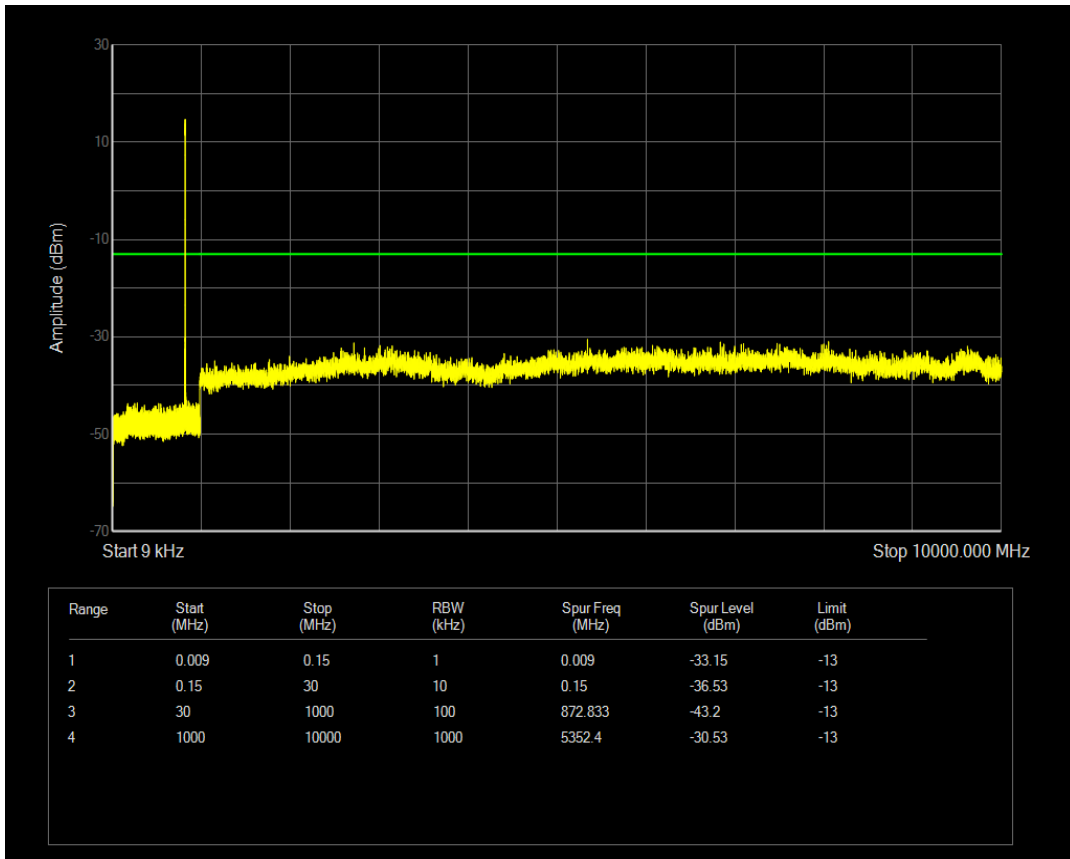

Band5 QAM16 BW=3MHz Channel=20525 RB Size=15 Position=#0