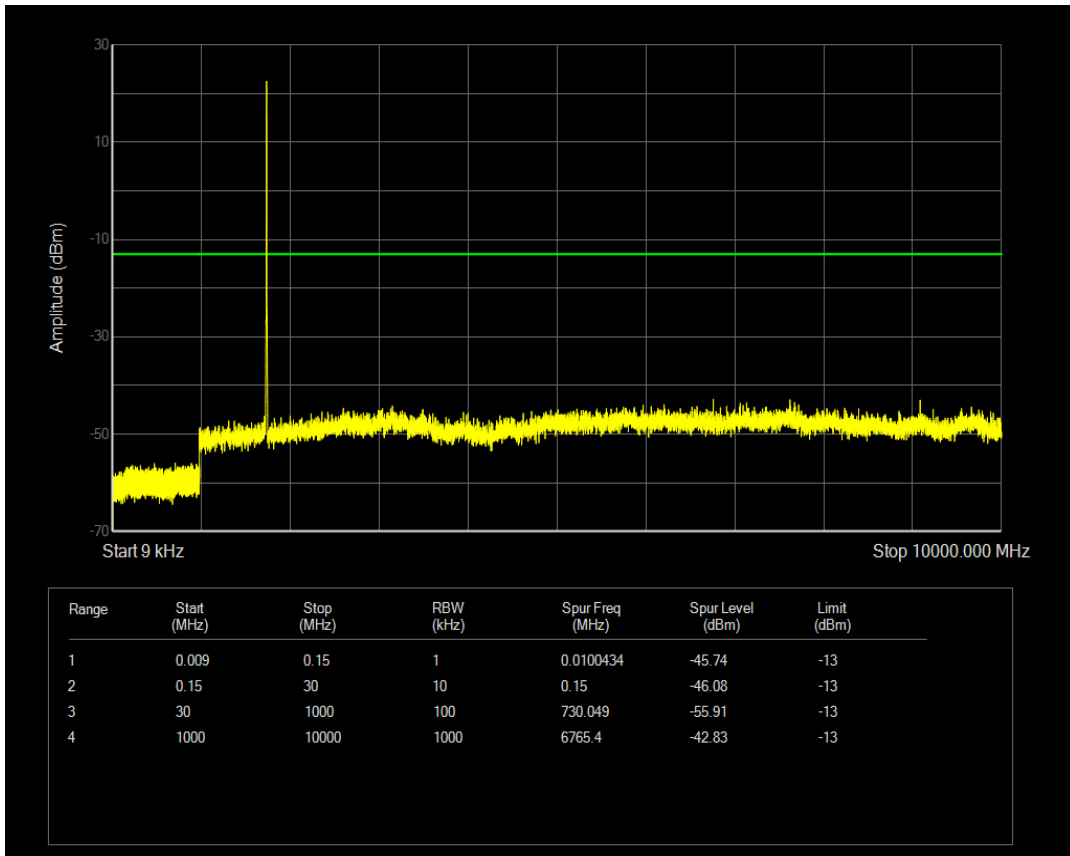

Band4 QPSK BW=3MHz Channel=20385 RB Size=15 Position=#0