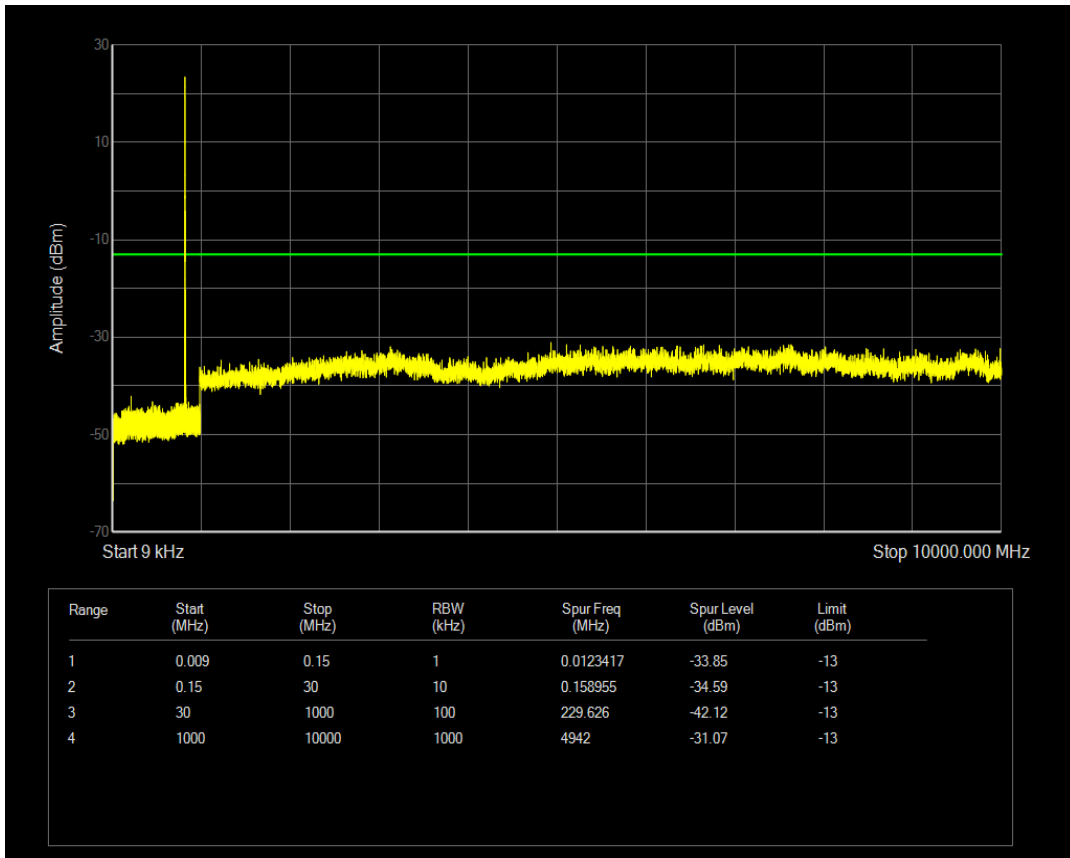

Band5 QAM16 BW=5MHz Channel=20525 RB Size=1 Position=#0