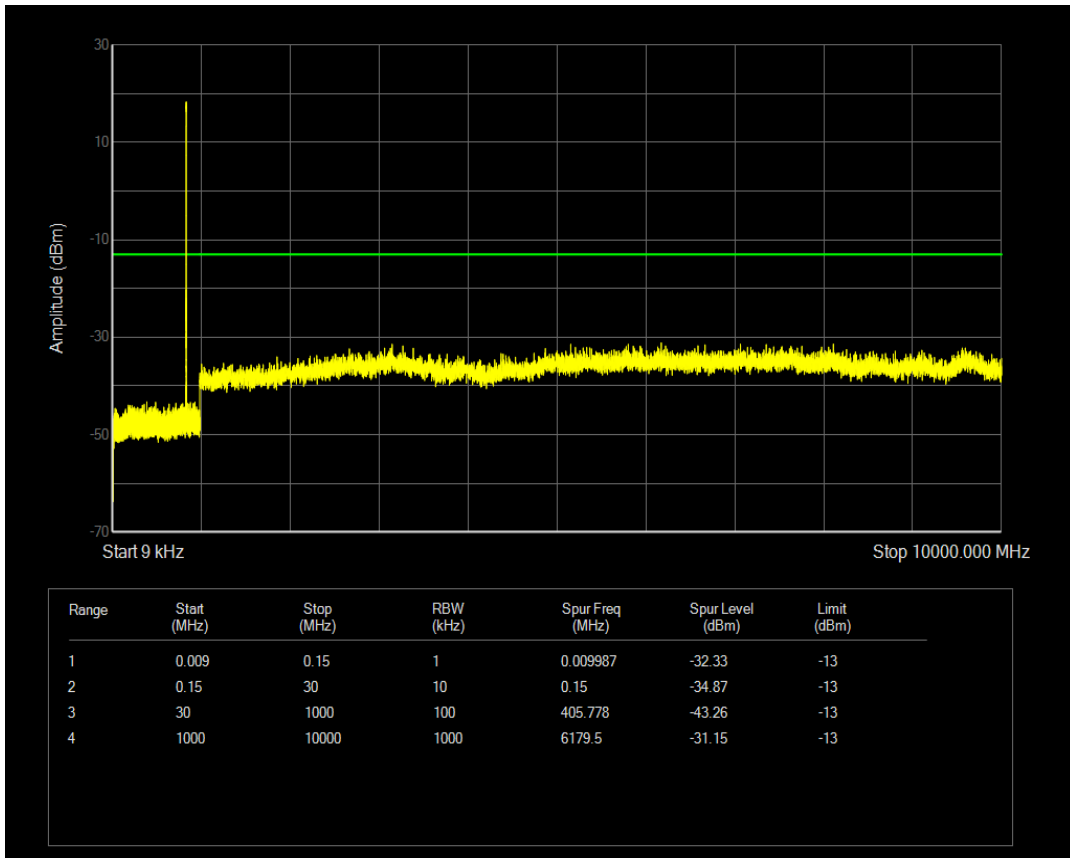

Band5 QPSK BW=1.4MHz Channel=20407 RB Size=1 Position=#0

Band5 QPSK BW=1.4MHz Channel=20407 RB Size=6 Position=#0

Band5 QAM16 BW=5MHz Channel=20625 RB Size=1 Position=#0

Band5 QAM16 BW=5MHz Channel=20625 RB Size=25 Position=#0

Band5 QPSK BW=1.4MHz Channel=20643 RB Size=1 Position=#0

Band5 QPSK BW=1.4MHz Channel=20643 RB Size=6 Position=#0

Band5 QPSK BW=1.4MHz Channel=20525 RB Size=1 Position=#0

Band5 QPSK BW=1.4MHz Channel=20525 RB Size=6 Position=#0