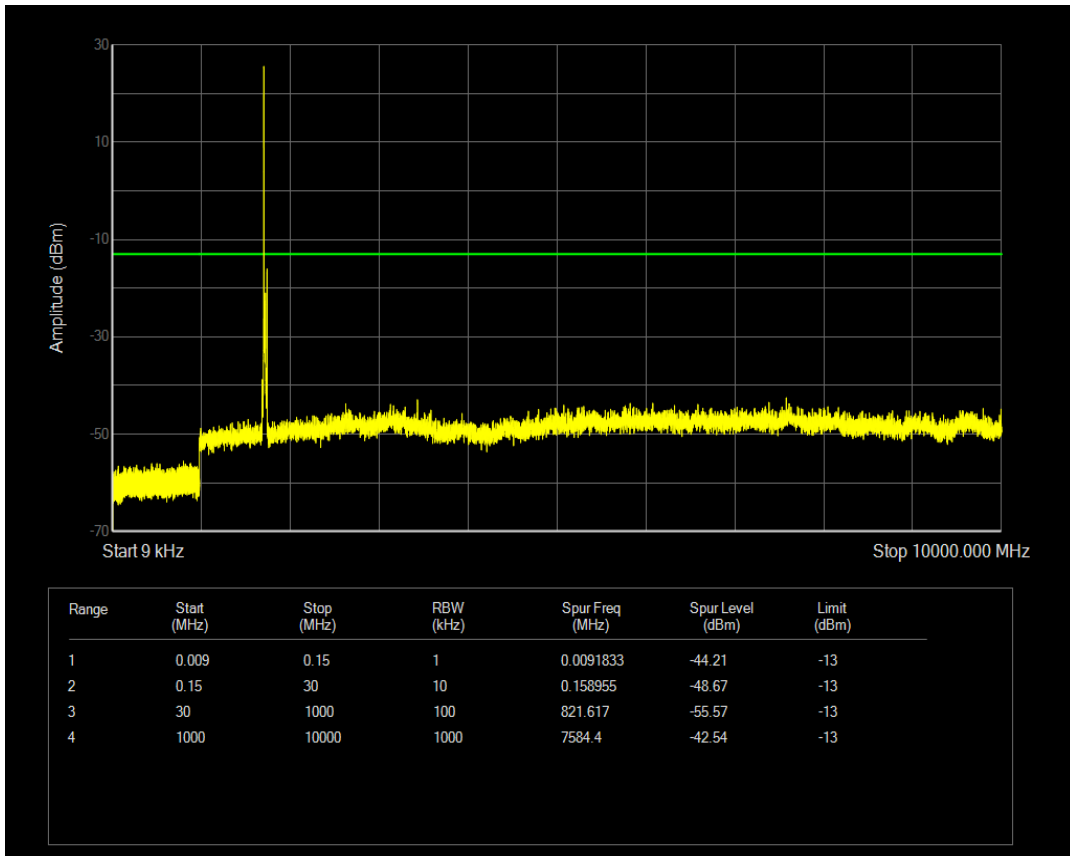

Band4 QPSK BW=10MHz Channel=20000 RB Size=1 Position=#0

Band4 QPSK BW=1.4MHz Channel=19957 RB Size=1 Position=#0

Band4 QAM16 BW=5MHz Channel=19975 RB Size=1 Position=#0

Band4 QAM16 BW=5MHz Channel=19975 RB Size=25 Position=#0

Band4 QAM16 BW=3MHz Channel=20385 RB Size=1 Position=#0

Band4 QAM16 BW=3MHz Channel=20385 RB Size=15 Position=#0

Band4 QAM16 BW=5MHz Channel=20375 RB Size=1 Position=#0

Band4 QAM16 BW=5MHz Channel=20375 RB Size=25 Position=#0

Band4 QAM16 BW=5MHz Channel=20175 RB Size=1 Position=#0

Band4 QAM16 BW=5MHz Channel=20175 RB Size=25 Position=#0

Band4 QPSK BW=20MHz Channel=20175 RB Size=1 Position=#0

Band4 QPSK BW=20MHz Channel=20175 RB Size=100 Position=#0