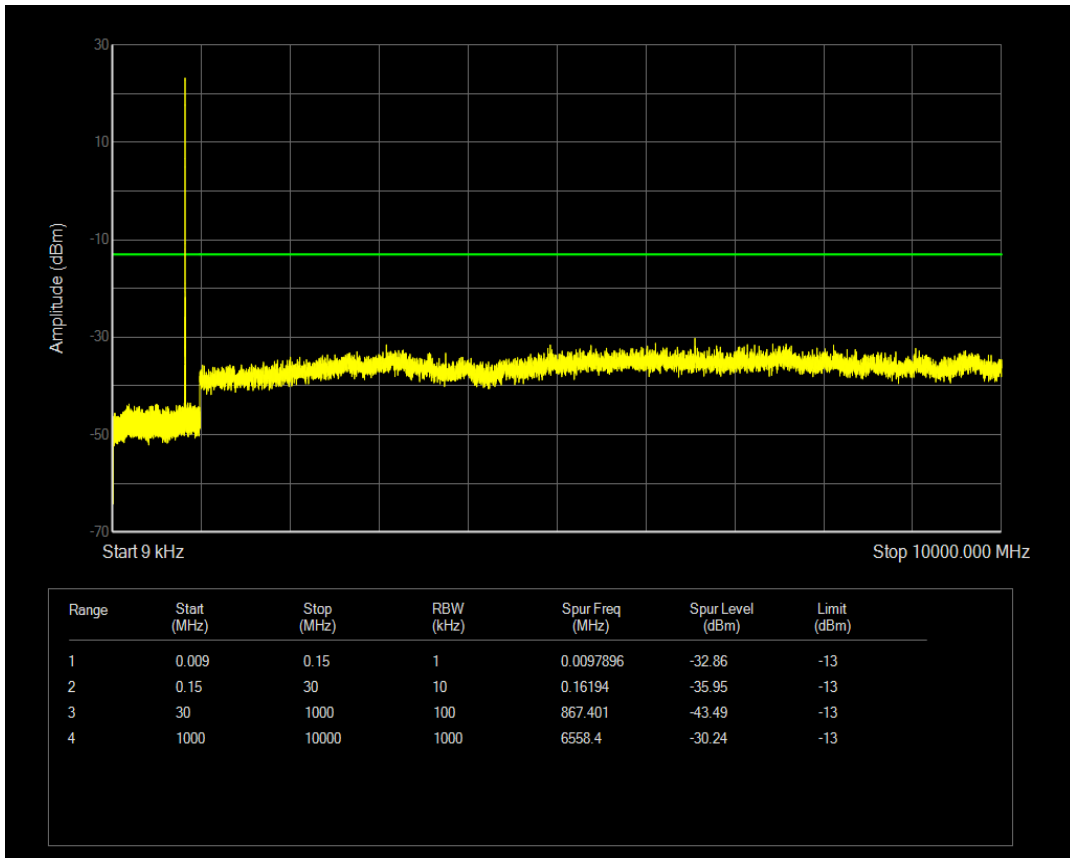

Band5 QAM16 BW=3MHz Channel=20525 RB Size=15 Position=#0

Band5 QAM16 BW=3MHz Channel=20635 RB Size=1 Position=#0

Band5 QAM16 BW=3MHz Channel=20415 RB Size=15 Position=#0

Band5 QAM16 BW=3MHz Channel=20525 RB Size=1 Position=#0