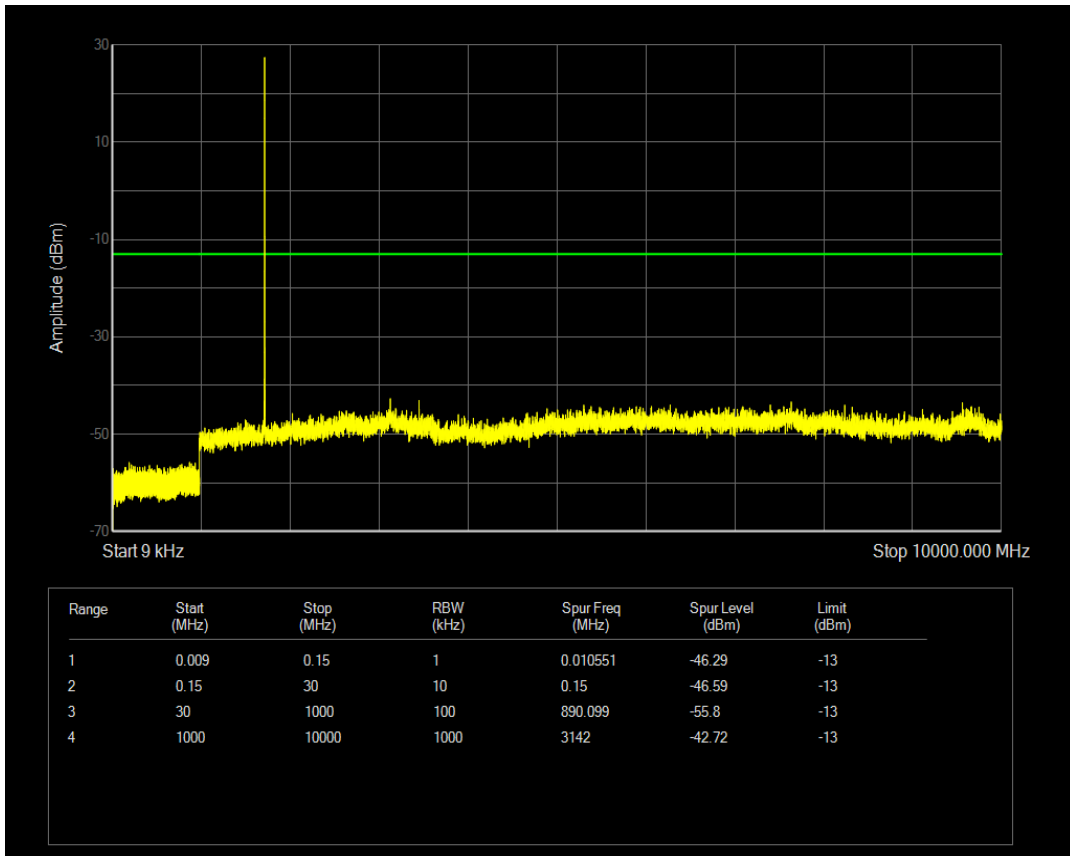

Band4 QPSK BW=1.4MHz Channel=20175 RB Size=1 Position=#0

Band4 QPSK BW=10MHz Channel=20000 RB Size=50 Position=#0

Band4 QPSK BW=10MHz Channel=20175 RB Size=1 Position=#0

Band4 QPSK BW=1.4MHz Channel=20393 RB Size=6 Position=#0

Band4 QPSK BW=10MHz Channel=20000 RB Size=1 Position=#0

Band4 QPSK BW=1.4MHz Channel=19957 RB Size=1 Position=#0

Band4 QAM16 BW=5MHz Channel=19975 RB Size=1 Position=#0

Band4 QAM16 BW=5MHz Channel=19975 RB Size=25 Position=#0