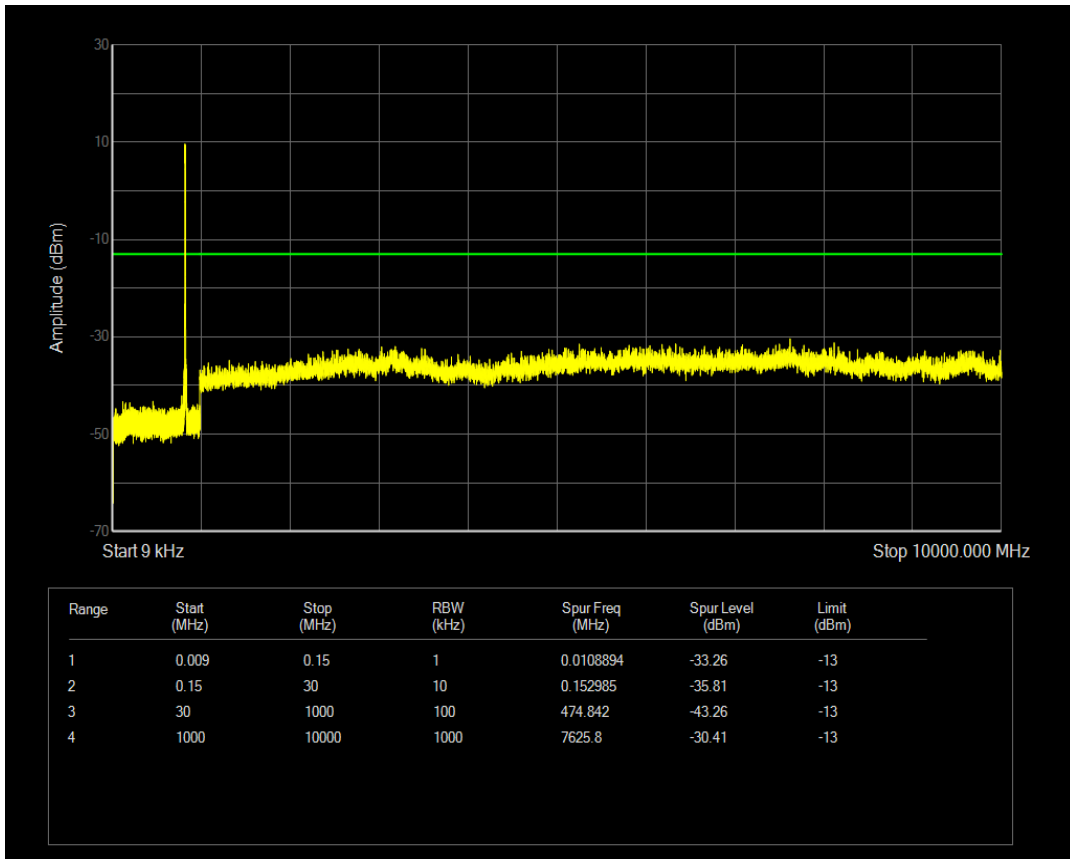

Band5 QAM16 BW=1.4MHz Channel=20525 RB Size=6 Position=#0

Band5 QAM16 BW=1.4MHz Channel=20643 RB Size=1 Position=#0

Band5 QAM16 BW=10MHz Channel=20450 RB Size=50 Position=#0

Band5 QAM16 BW=10MHz Channel=20600 RB Size=1 Position=#0

Band5 QAM16 BW=10MHz Channel=20600 RB Size=50 Position=#0

Band5 QAM16 BW=10MHz Channel=20525 RB Size=1 Position=#0

Band5 QAM16 BW=10MHz Channel=20525 RB Size=50 Position=#0

Band5 QPSK BW=10MHz Channel=20525 RB Size=50 Position=#0