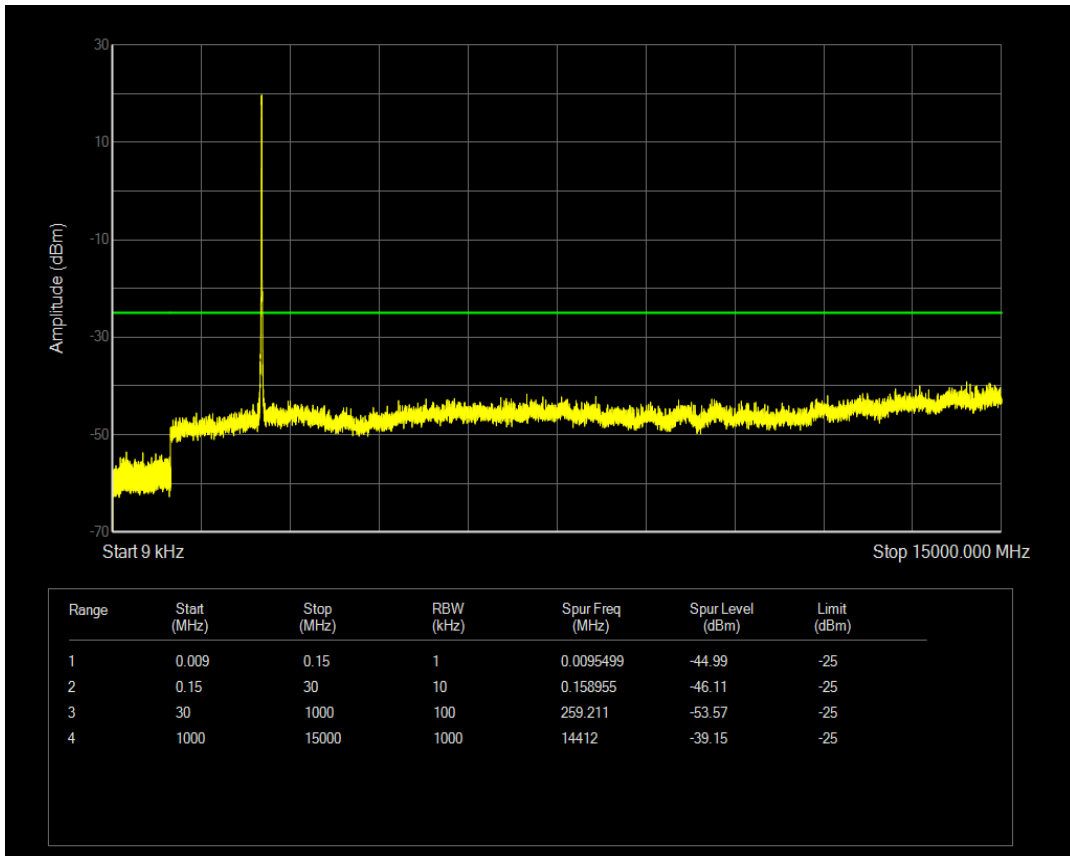

Band7 QAM16 BW=10MHz Channel=21100 RB Size=50 Position=#0