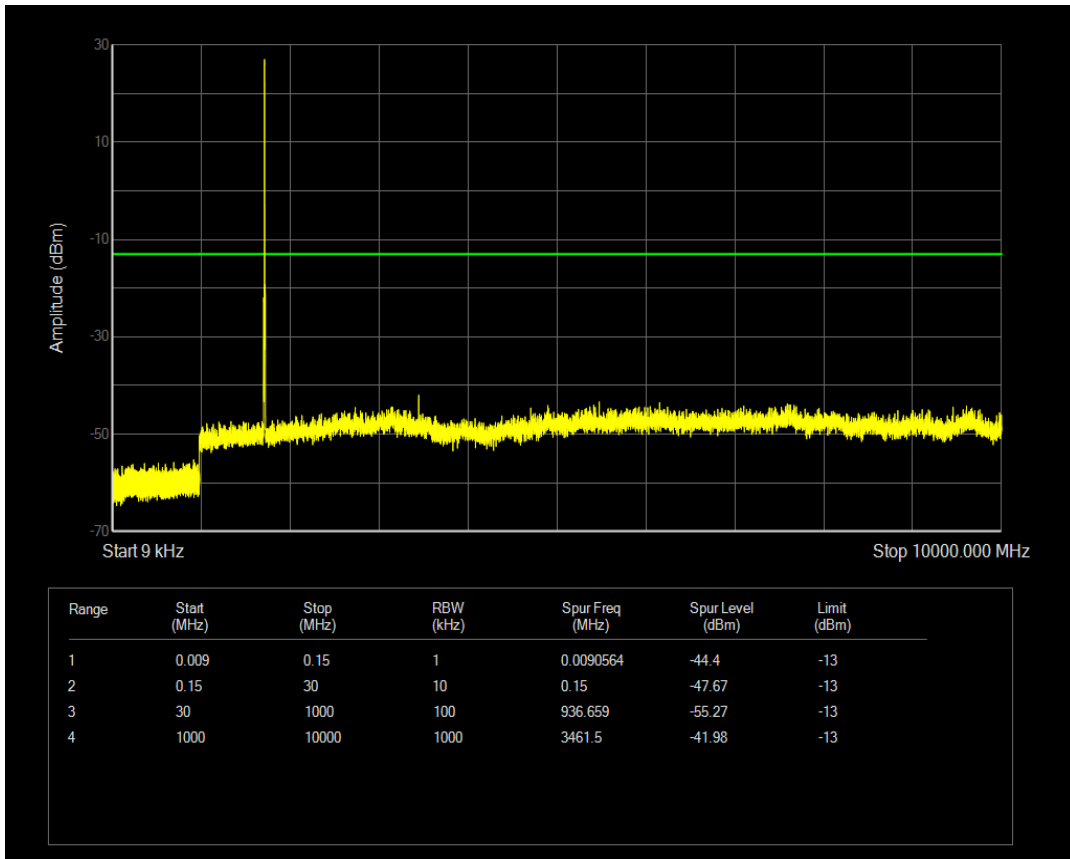

Band4 QPSK BW=10MHz Channel=20000 RB Size=1 Position=#0

Band4 QPSK BW=1.4MHz Channel=19957 RB Size=1 Position=#0

Band4 QAM16 BW=5MHz Channel=19975 RB Size=1 Position=#0

Band4 QAM16 BW=5MHz Channel=19975 RB Size=25 Position=#0

Band4 QAM16 BW=3MHz Channel=20385 RB Size=1 Position=#0

Band4 QAM16 BW=3MHz Channel=20385 RB Size=15 Position=#0

Band4 QAM16 BW=5MHz Channel=20375 RB Size=1 Position=#0

Band4 QAM16 BW=5MHz Channel=20375 RB Size=25 Position=#0

Band4 QAM16 BW=5MHz Channel=20175 RB Size=1 Position=#0

Band4 QAM16 BW=5MHz Channel=20175 RB Size=25 Position=#0

Band4 QPSK BW=20MHz Channel=20175 RB Size=1 Position=#0

Band4 QPSK BW=20MHz Channel=20175 RB Size=100 Position=#0