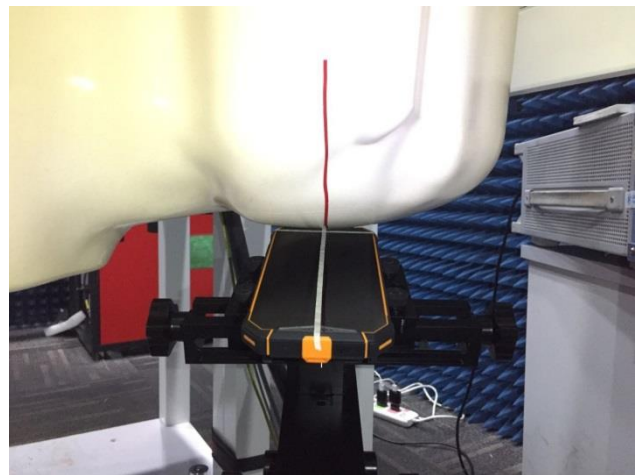

# SAR Test Setup Photos of GQ3060

## Head

Right Cheek

Right Tilted

Left Cheek

Left Tilted

## Body

Front side (10mm)

Back side(10mm)

Top side(10mm)

Bottom side(10mm)

Left side(10mm)

Right side(10mm)