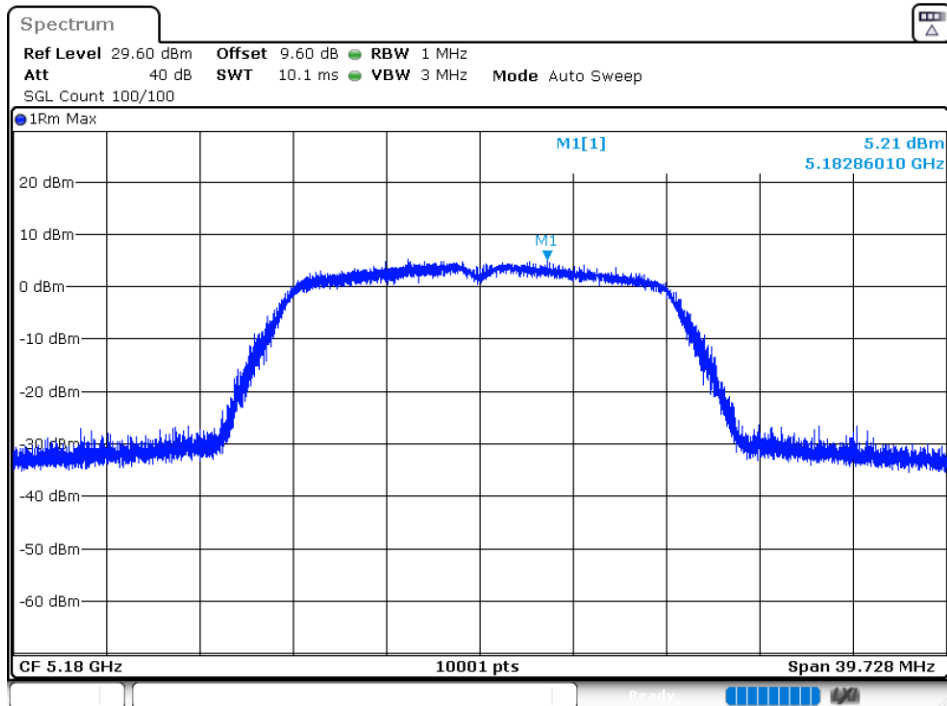

5.5 MAXIMUM POWER SPECTRAL DENSITY LEVEL

5.2G:

Condition	Mode	Frequency (MHz)	Antenna	Max PSD (dBm)	Limit (dBm)	Verdict
NVNT	802.11a	5180	Ant 1	5.211	11	Pass
NVNT	802.11a	5200	Ant 1	5.433	11	Pass
NVNT	802.11a	5240	Ant 1	5.901	11	Pass
NVNT	802.11ac20	5180	Ant 1	6.313	11	Pass
NVNT	802.11ac20	5200	Ant 1	5.245	11	Pass
NVNT	802.11ac20	5240	Ant 1	5.669	11	Pass
NVNT	802.11ac40	5190	Ant 1	2.42	11	Pass
NVNT	802.11ac40	5230	Ant 1	2.592	11	Pass
NVNT	802.11ac80	5210	Ant 1	-0.071	11	Pass
NVNT	802.11n(HT20)	5180	Ant 1	6.368	11	Pass
NVNT	802.11n(HT20)	5200	Ant 1	5.324	11	Pass
NVNT	802.11n(HT20)	5240	Ant 1	6.534	11	Pass
NVNT	802.11n(HT40)	5190	Ant 1	2.749	11	Pass
NVNT	802.11n(HT40)	5230	Ant 1	3.244	11	Pass

PSD NVNT 802.11a 5180MHz Ant1