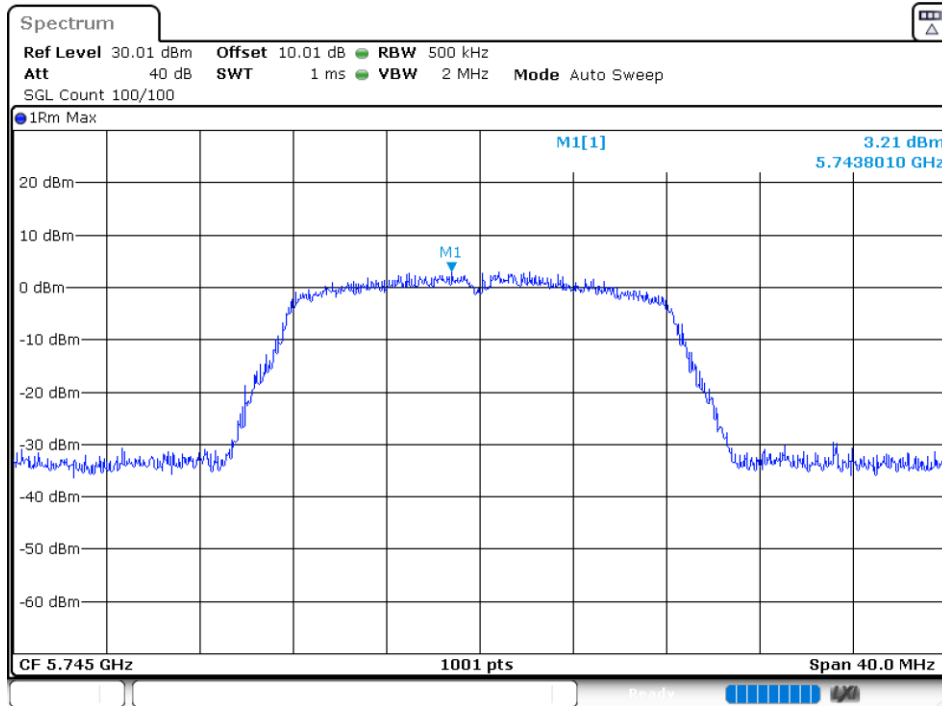

5.8G:

Condition	Mode	Frequency (MHz)	Antenna	Max PSD (dBm)	Limit (dBm)	Verdict
NVNT	802.11a	5745	Ant 1	3.213	30	Pass
NVNT	802.11a	5785	Ant 1	3.642	30	Pass
NVNT	802.11a	5825	Ant 1	2.589	30	Pass
NVNT	802.11ac20	5745	Ant 1	3.58	30	Pass
NVNT	802.11ac20	5785	Ant 1	3.013	30	Pass
NVNT	802.11ac20	5825	Ant 1	2.524	30	Pass
NVNT	802.11ac40	5755	Ant 1	0.008	30	Pass
NVNT	802.11ac40	5795	Ant 1	0.555	30	Pass
NVNT	802.11ac80	5775	Ant 1	-2.181	30	Pass
NVNT	802.11n(HT20)	5745	Ant 1	3.955	30	Pass
NVNT	802.11n(HT20)	5785	Ant 1	2.788	30	Pass
NVNT	802.11n(HT20)	5825	Ant 1	3.569	30	Pass
NVNT	802.11n(HT40)	5755	Ant 1	0.804	30	Pass
NVNT	802.11n(HT40)	5795	Ant 1	-0.594	30	Pass

PSD NVNT 802.11a 5745MHz Ant1