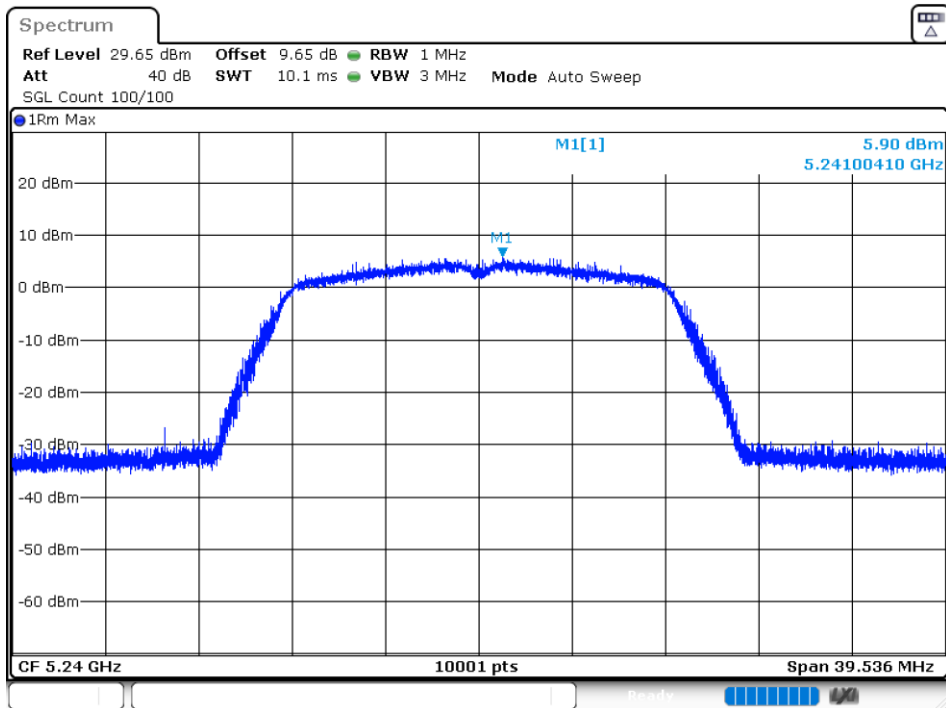

PSD NVNT 802.11a 5240MHz Ant1