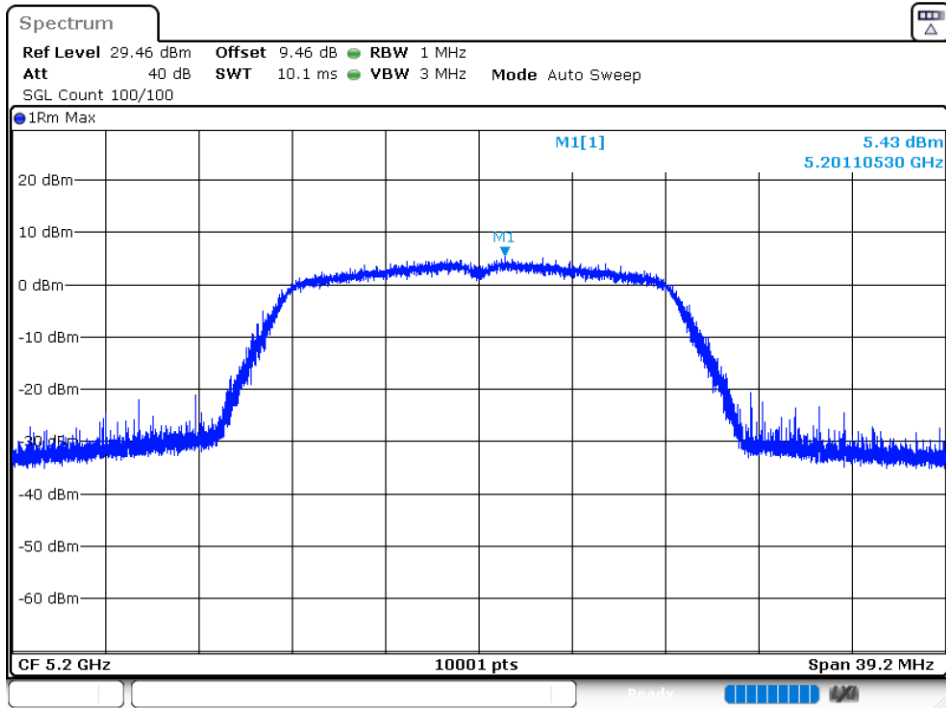

PSD NVNT 802.11a 5200MHz Ant1