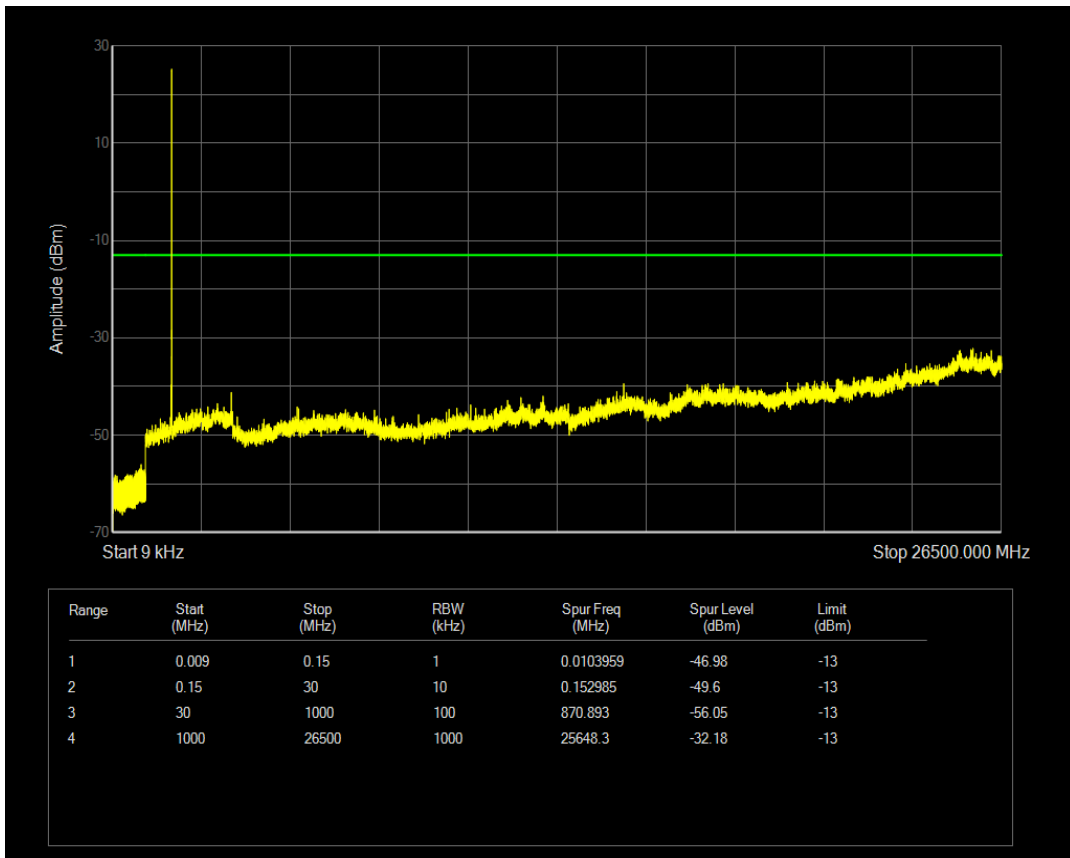

Band66 16QAM BW=1.4MHz Channel=132665 RB Size=1 Position=#0

Band66 16QAM BW=1.4MHz Channel=132665 RB Size=6 Position=#0