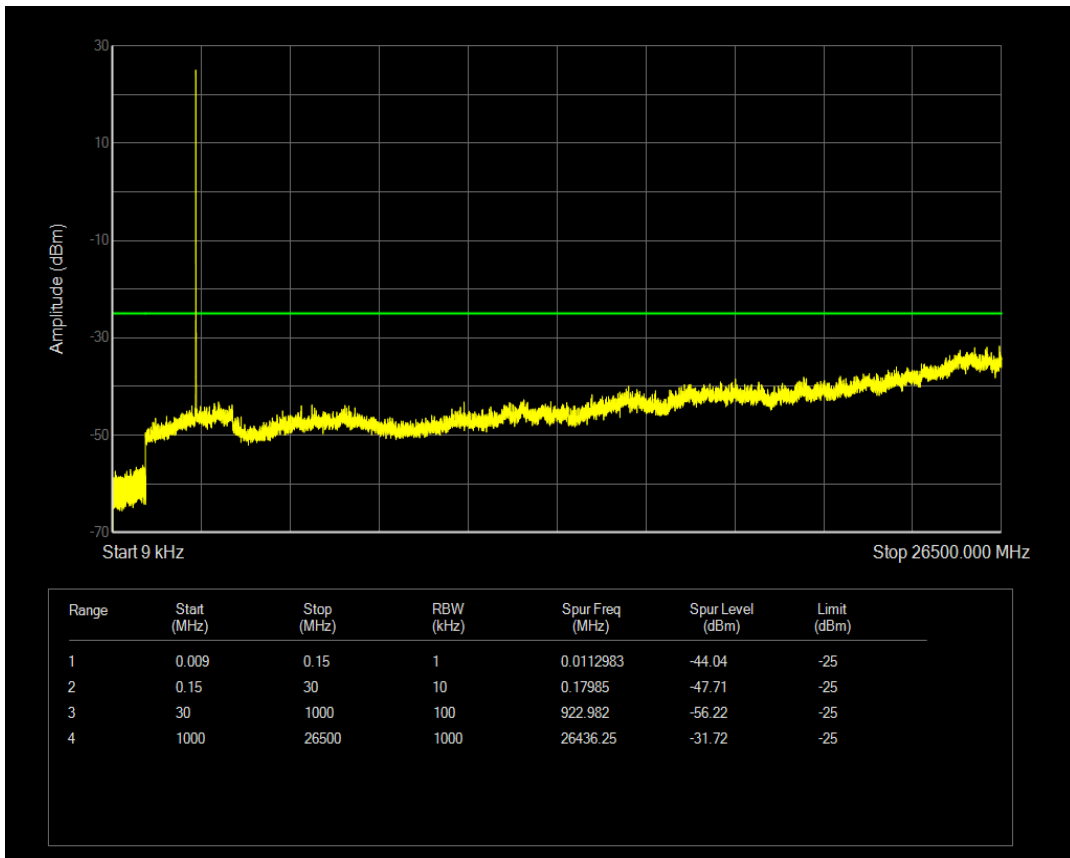

Band66 16QAM BW=20MHz Channel=132572 RB Size=1 Position=#0

Band66 16QAM BW=20MHz Channel=132572 RB Size=100 Position=#0

Band7 QPSK BW=5MHz Channel=20775 RB Size=25 Position=#0

Band7 QPSK BW=5MHz Channel=20775 RB Size=1 Position=#0

Band7 16QAM BW=5MHz Channel=20775 RB Size=1 Position=#0

Band7 16QAM BW=5MHz Channel=20775 RB Size=25 Position=#0

Band7 QPSK BW=5MHz Channel=21100 RB Size=1 Position=#0

Band7 QPSK BW=5MHz Channel=21100 RB Size=25 Position=#0