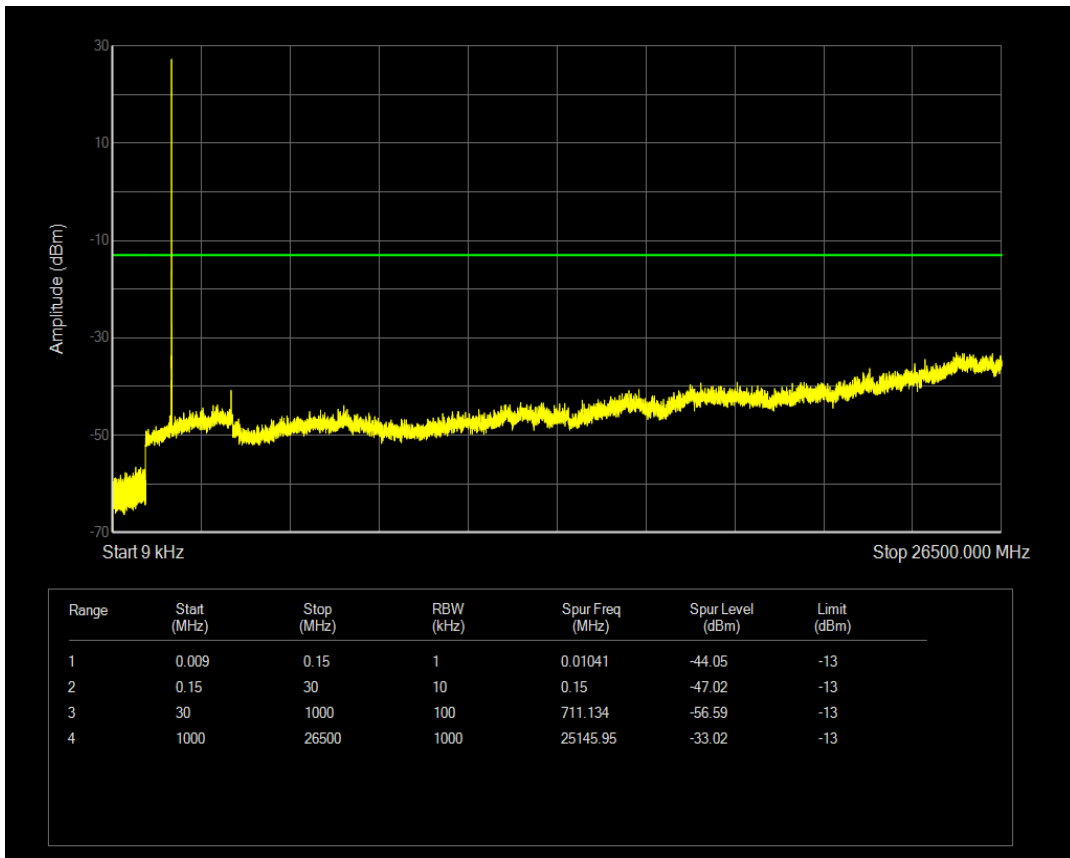

Band66 QPSK BW=5MHz Channel=132647 RB Size=1 Position=#0

Band66 QPSK BW=5MHz Channel=132647 RB Size=25 Position=#0