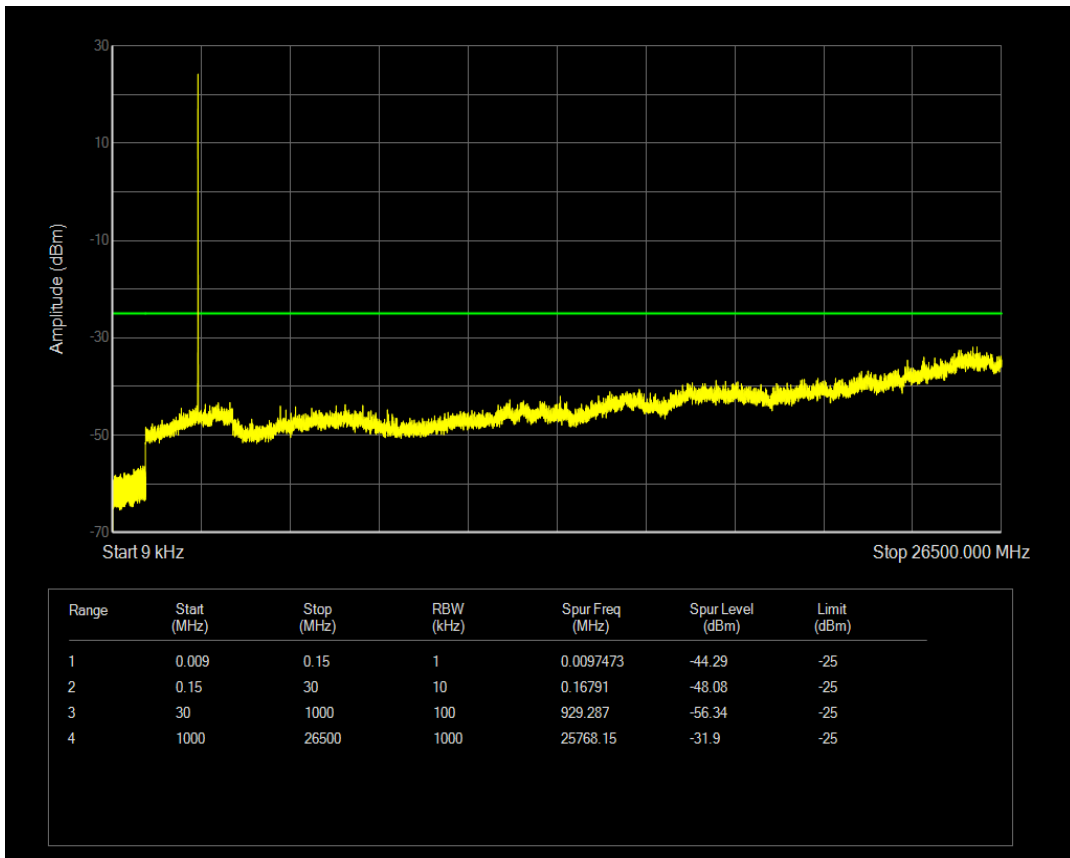

Band7 16QAM BW=5MHz Channel=21100 RB Size=1 Position=#0

Band7 16QAM BW=5MHz Channel=21100 RB Size=25 Position=#0

Band7 QPSK BW=5MHz Channel=21425 RB Size=1 Position=#0

Band7 QPSK BW=5MHz Channel=21425 RB Size=25 Position=#0

Band7 16QAM BW=5MHz Channel=21425 RB Size=1 Position=#0

Band7 16QAM BW=5MHz Channel=21425 RB Size=25 Position=#0

Band7 QPSK BW=10MHz Channel=20800 RB Size=1 Position=#0

Band7 16QAM BW=10MHz Channel=20800 RB Size=1 Position=#0