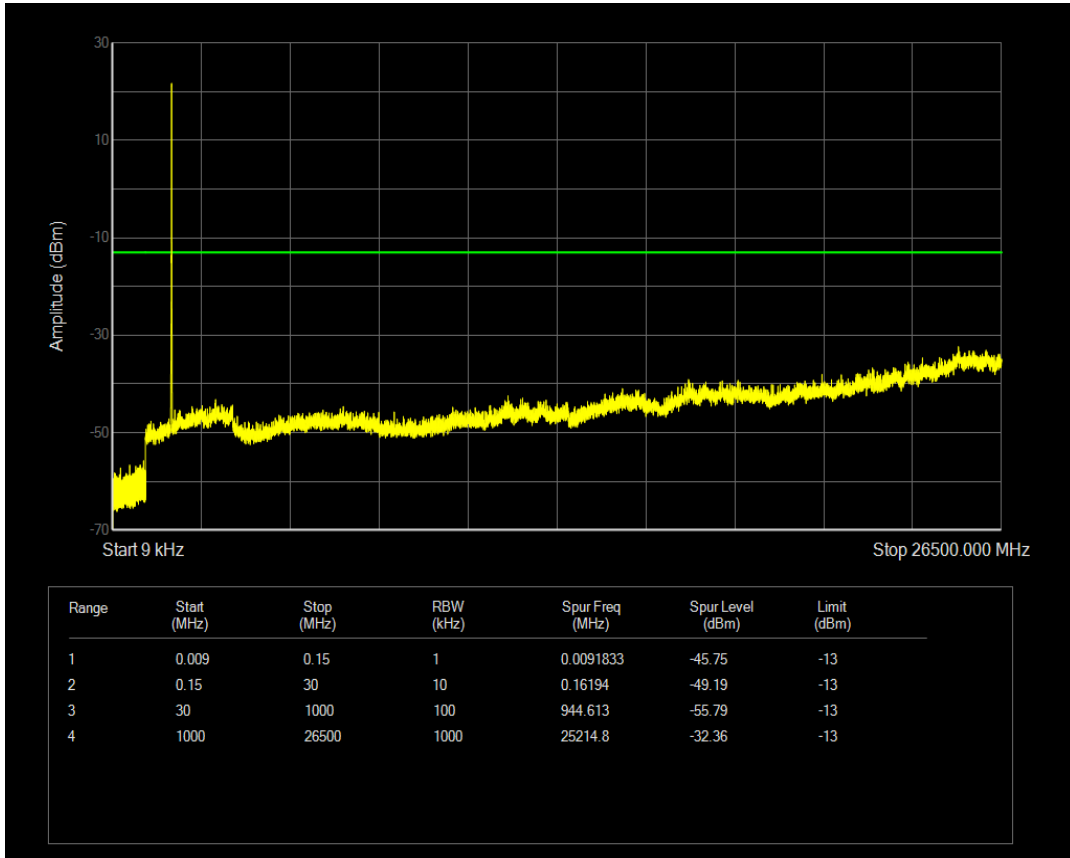

Band66 16QAM BW=5MHz Channel=132322 RB Size=1 Position=#0

Band66 16QAM BW=5MHz Channel=132322 RB Size=25 Position=#0

Band66 QPSK BW=5MHz Channel=132647 RB Size=1 Position=#0

Band66 QPSK BW=5MHz Channel=132647 RB Size=25 Position=#0