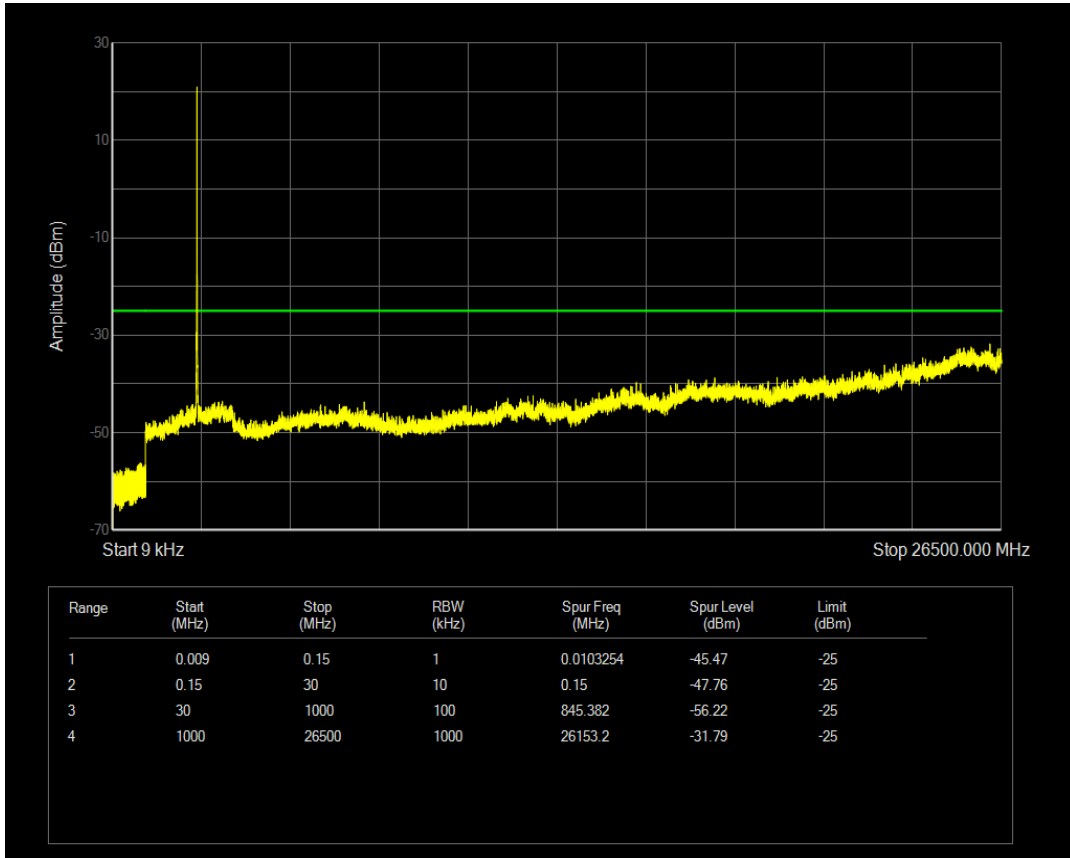

Band7 16QAM BW=5MHz Channel=20775 RB Size=1 Position=#0

Band7 16QAM BW=5MHz Channel=20775 RB Size=25 Position=#0

Band7 QPSK BW=5MHz Channel=21100 RB Size=1 Position=#0

Band7 QPSK BW=5MHz Channel=21100 RB Size=25 Position=#0

Band7 16QAM BW=5MHz Channel=21100 RB Size=1 Position=#0

Band7 16QAM BW=5MHz Channel=21100 RB Size=25 Position=#0

Band7 QPSK BW=5MHz Channel=21425 RB Size=1 Position=#0

Band7 QPSK BW=5MHz Channel=21425 RB Size=25 Position=#0