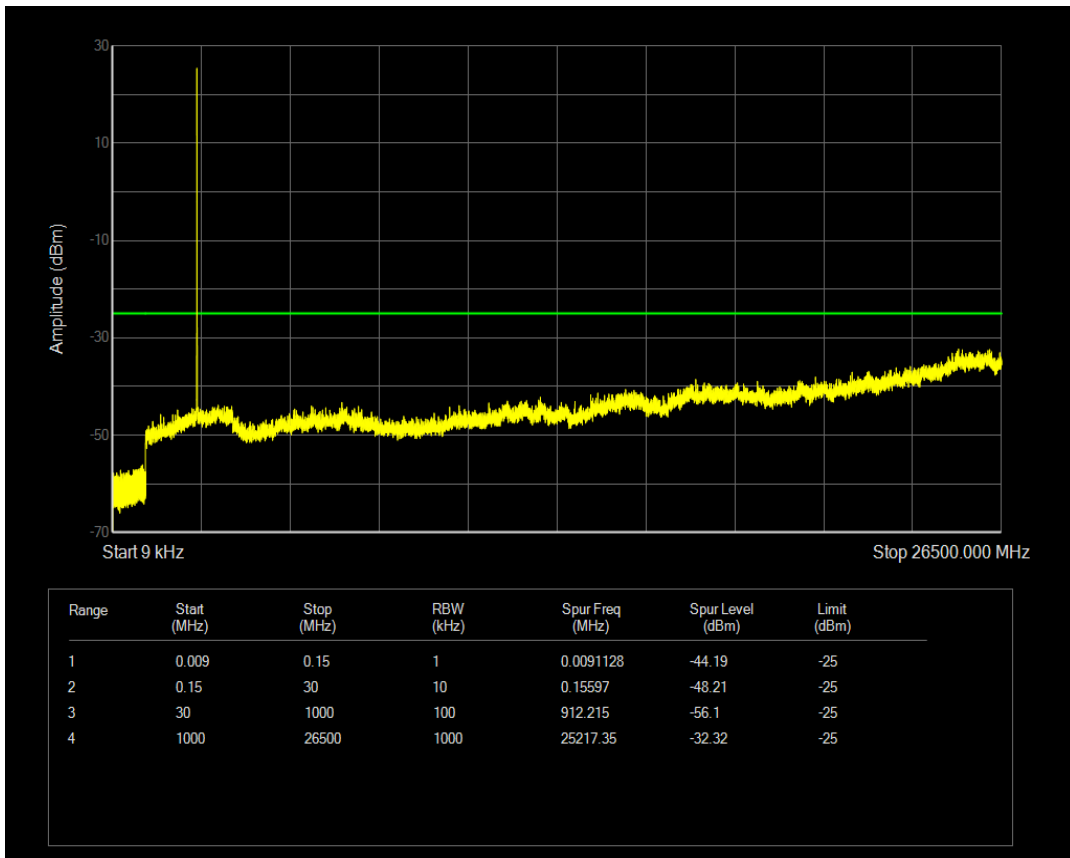

Band66 16QAM BW=20MHz Channel=132572 RB Size=1 Position=#0

Band66 16QAM BW=20MHz Channel=132572 RB Size=100 Position=#0

Band7 QPSK BW=5MHz Channel=20775 RB Size=25 Position=#0

Band7 QPSK BW=5MHz Channel=20775 RB Size=1 Position=#0

Band7 16QAM BW=5MHz Channel=20775 RB Size=1 Position=#0

Band7 16QAM BW=5MHz Channel=20775 RB Size=25 Position=#0

Band7 QPSK BW=5MHz Channel=21100 RB Size=1 Position=#0

Band7 QPSK BW=5MHz Channel=21100 RB Size=25 Position=#0