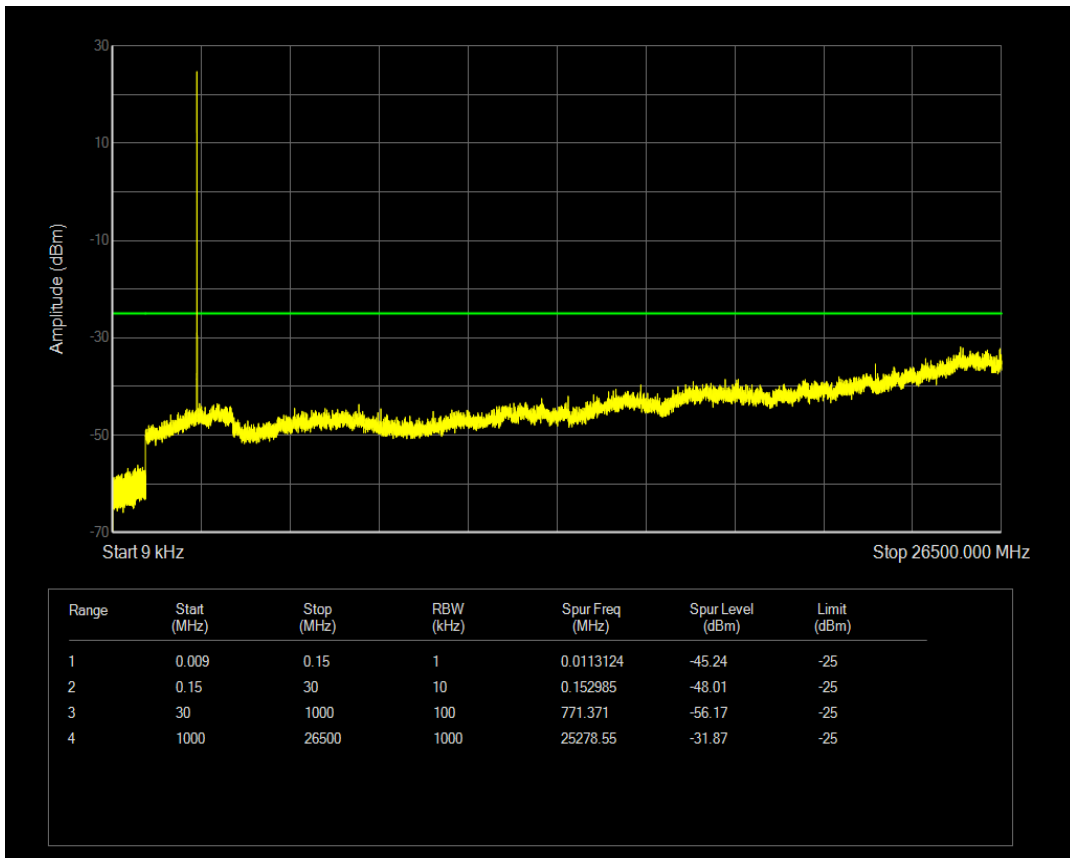

Band7 16QAM BW=5MHz Channel=21100 RB Size=1 Position=#0

Band7 16QAM BW=5MHz Channel=21100 RB Size=25 Position=#0