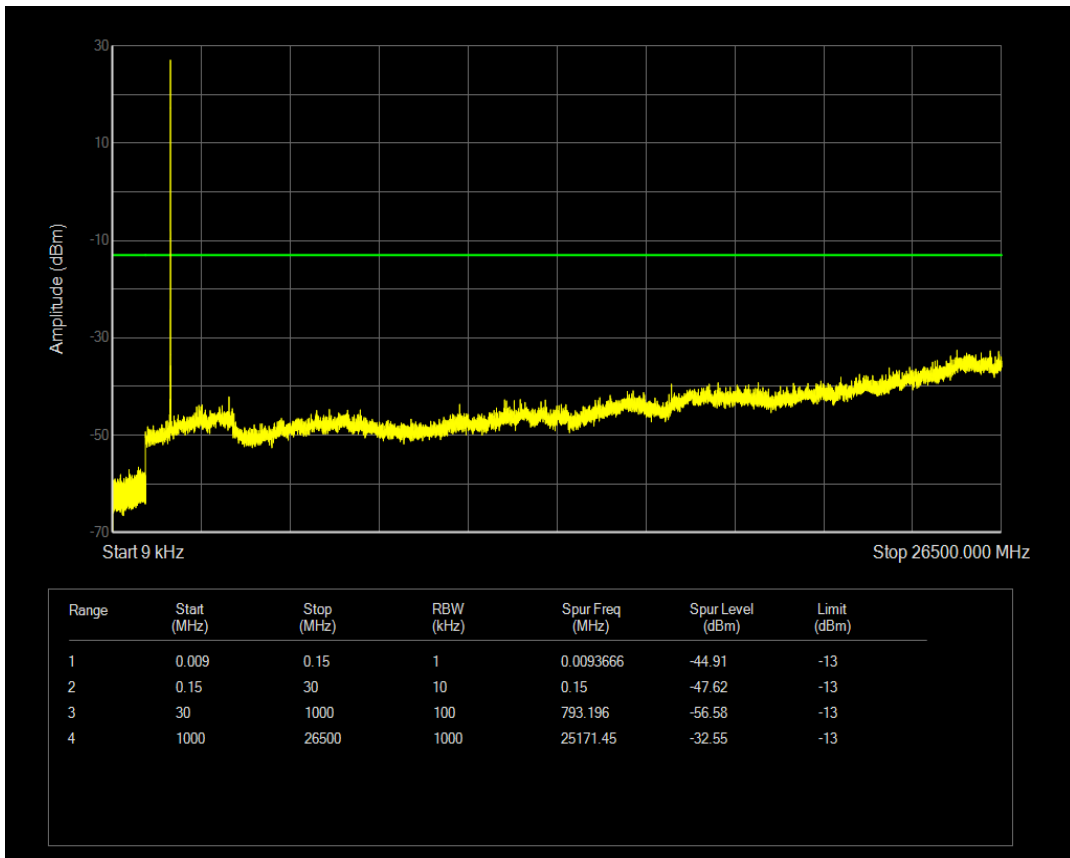

Band66 16QAM BW=1.4MHz Channel=132322 RB Size=1 Position=#0

Band66 16QAM BW=1.4MHz Channel=132322 RB Size=6 Position=#0

Band66 QPSK BW=1.4MHz Channel=132665 RB Size=6 Position=#0

Band66 QPSK BW=1.4MHz Channel=132665 RB Size=1 Position=#0