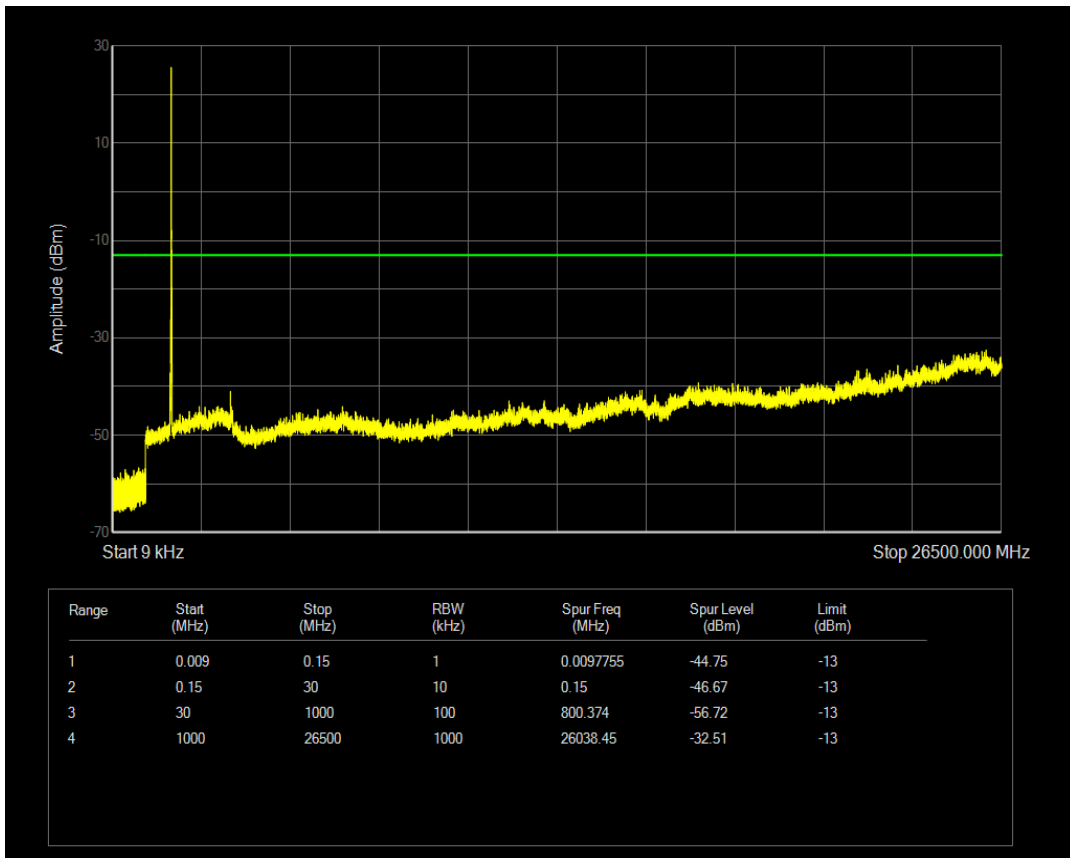

Band66 16QAM BW=15MHz Channel=132597 RB Size=1 Position=#0

Band66 16QAM BW=15MHz Channel=132597 RB Size=75 Position=#0