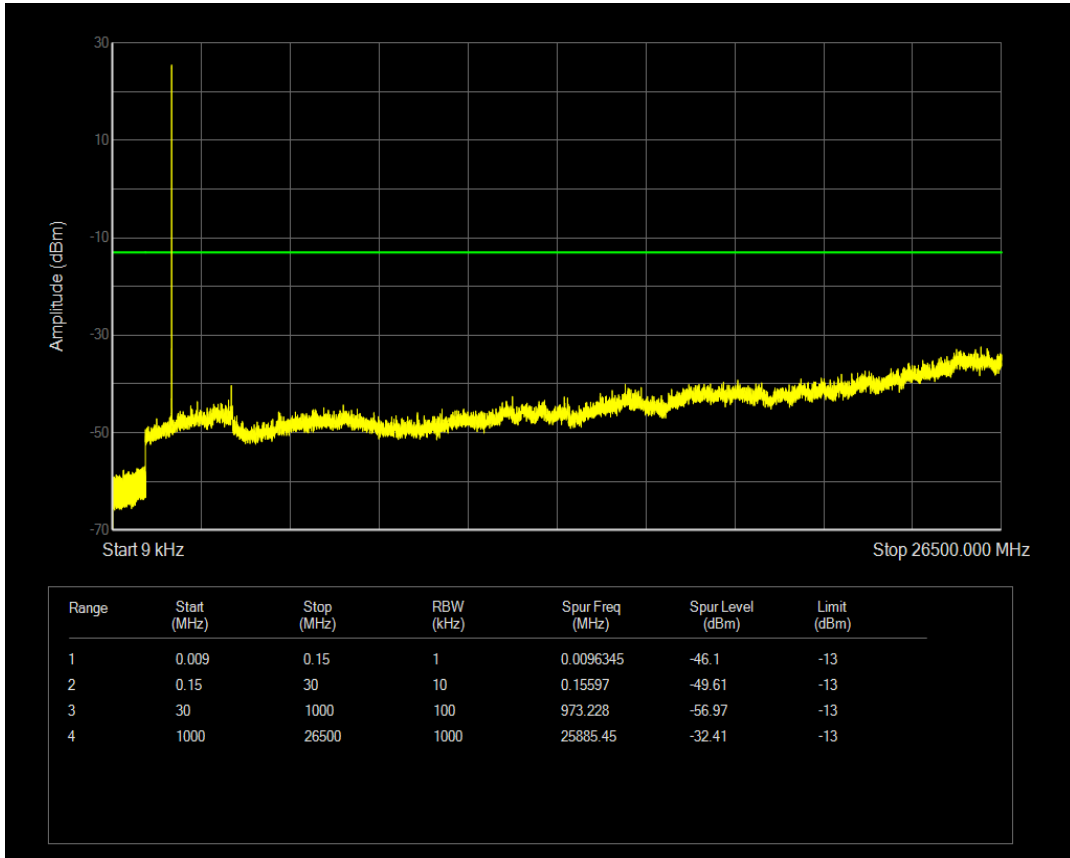

Band66 16QAM BW=1.4MHz Channel=132322 RB Size=1 Position=#0

Band66 16QAM BW=1.4MHz Channel=132322 RB Size=6 Position=#0

Band66 QPSK BW=1.4MHz Channel=132665 RB Size=6 Position=#0

Band66 QPSK BW=1.4MHz Channel=132665 RB Size=1 Position=#0