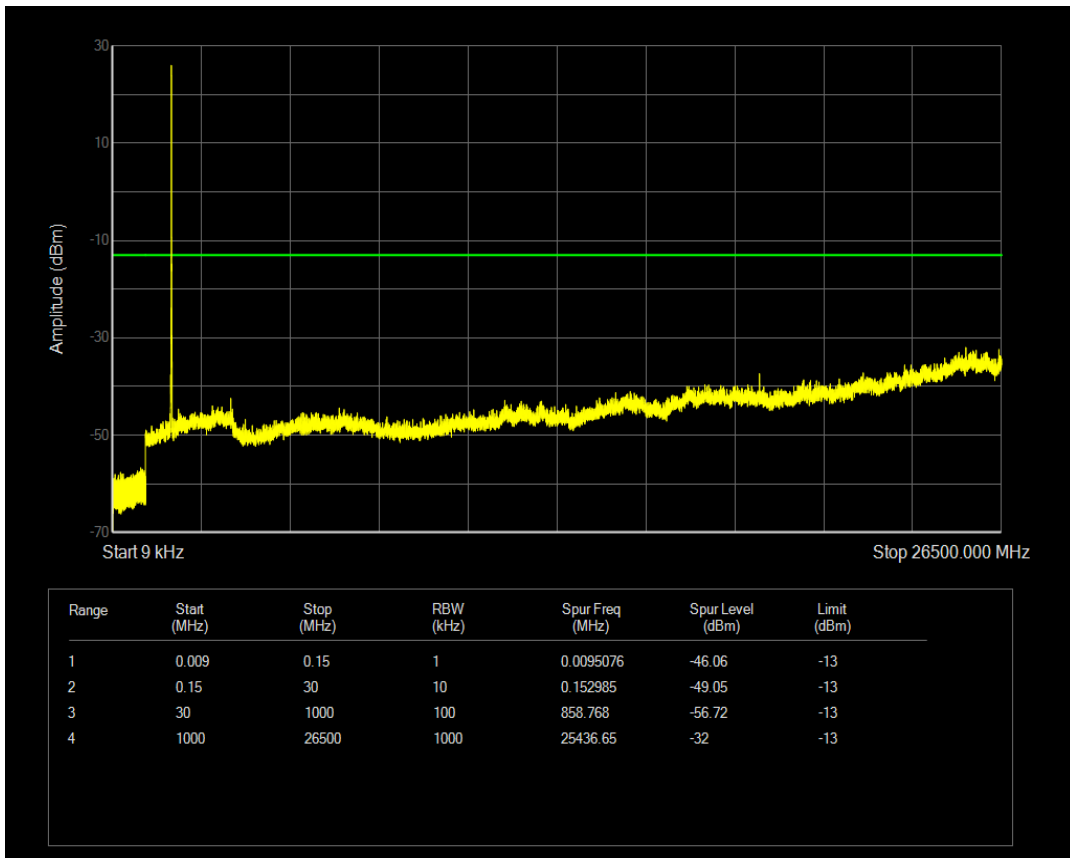

Band66 16QAM BW=10MHz Channel=132622 RB Size=1 Position=#0

Band66 16QAM BW=10MHz Channel=132622 RB Size=50 Position=#0