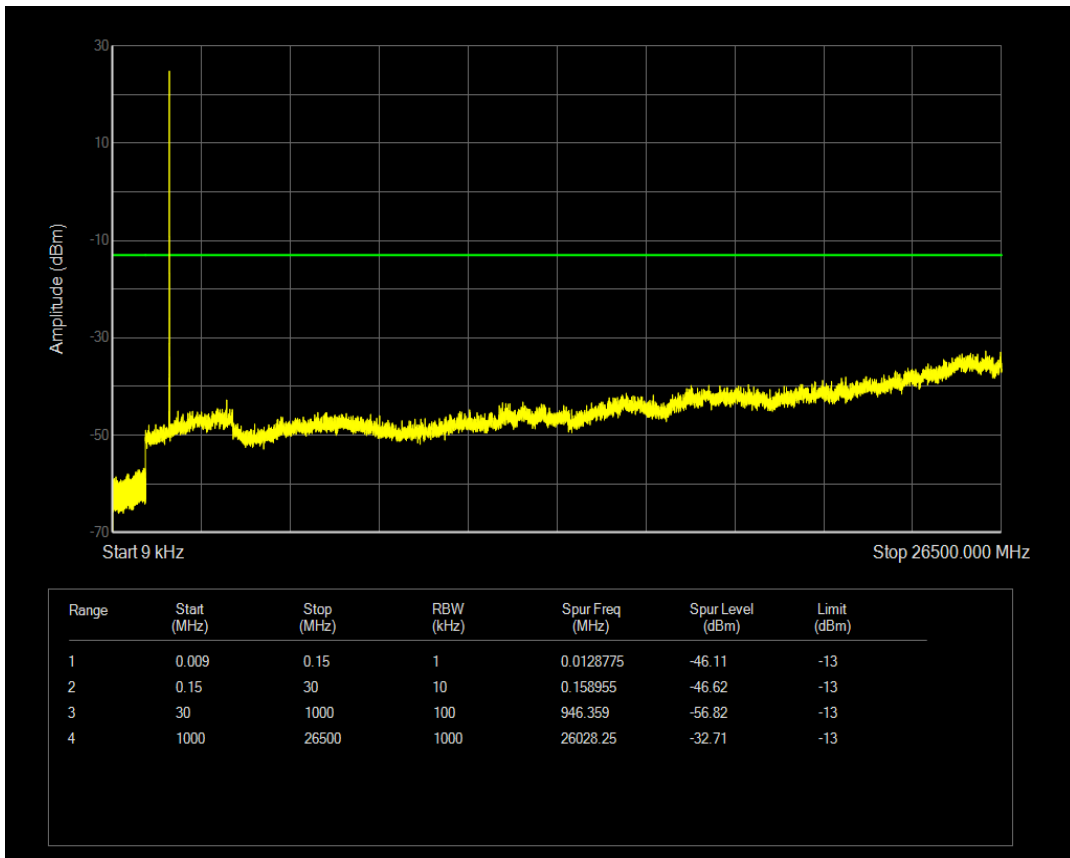

Band66 QPSK BW=5MHz Channel=131997 RB Size=1 Position=#0

Band66 QPSK BW=5MHz Channel=131997 RB Size=25 Position=#0