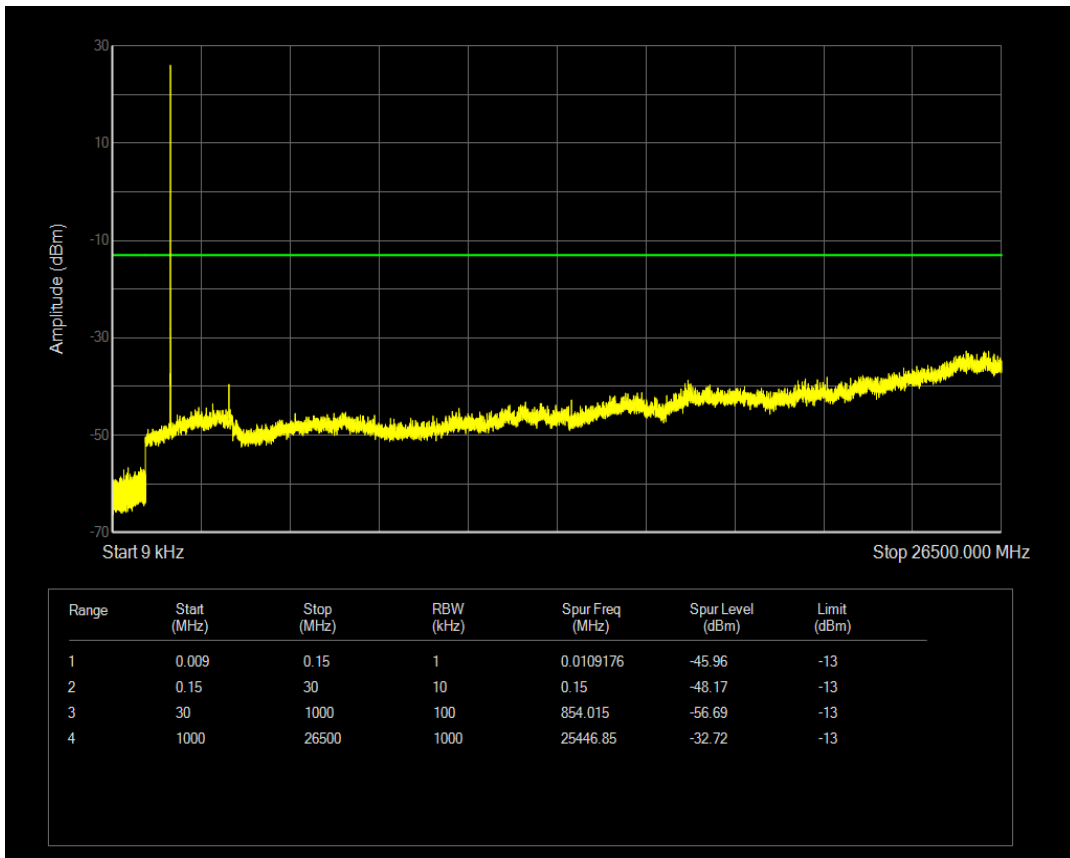

Band66 16QAM BW=5MHz Channel=132322 RB Size=1 Position=#0

Band66 16QAM BW=5MHz Channel=132322 RB Size=25 Position=#0