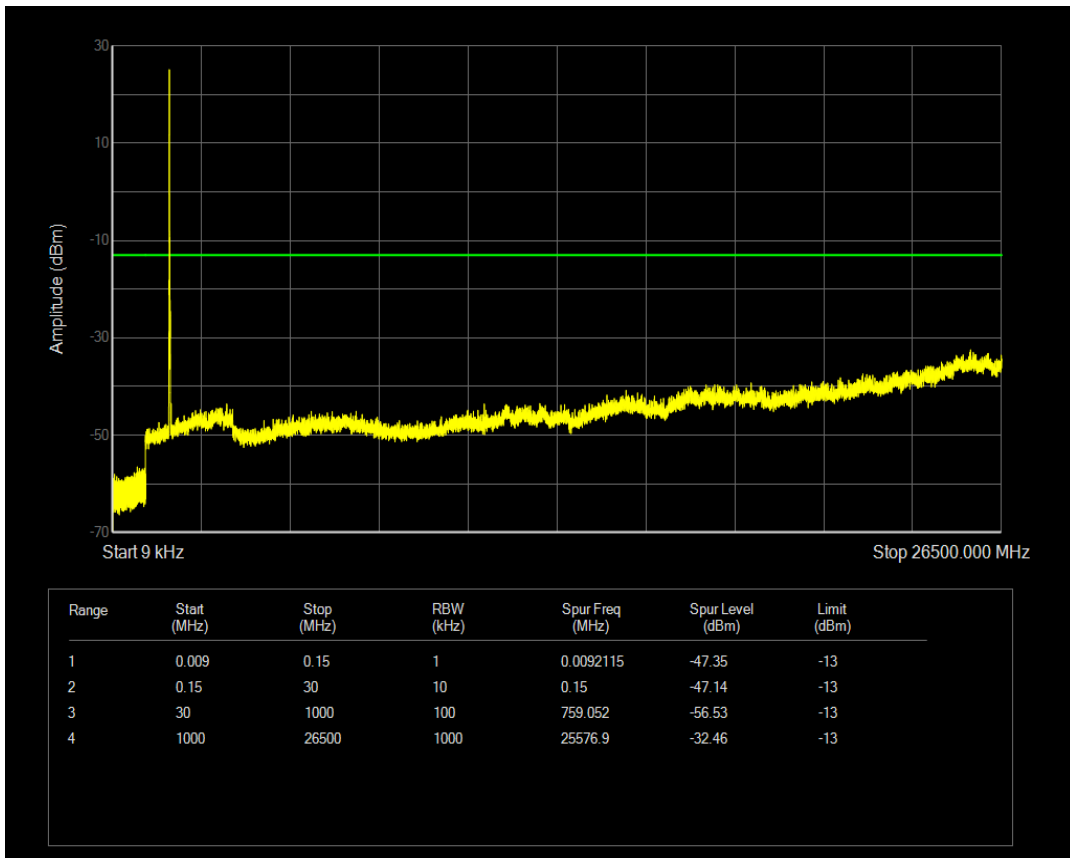

Band66 16QAM BW=15MHz Channel=132047 RB Size=1 Position=#0

Band66 16QAM BW=15MHz Channel=132047 RB Size=75 Position=#0