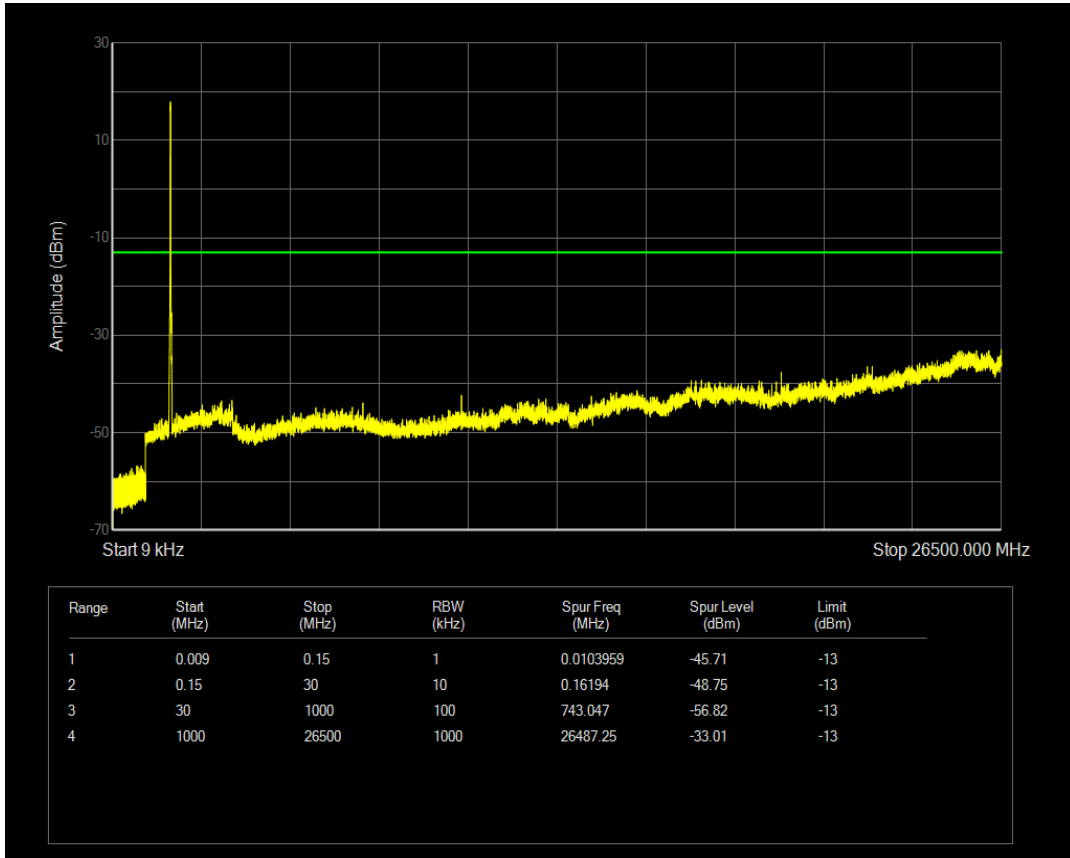

Band66 16QAM BW=15MHz Channel=132322 RB Size=75 Position=#0

Band66 QPSK BW=15MHz Channel=132597 RB Size=1 Position=#0