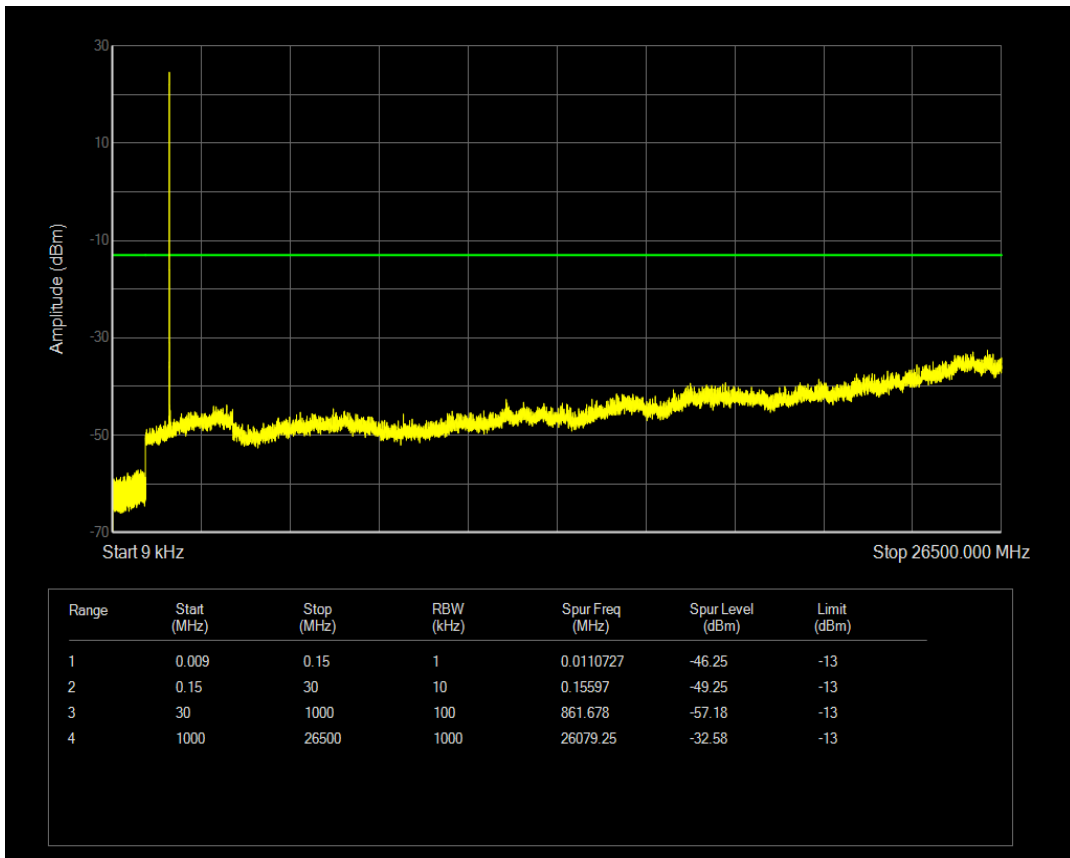

Band66 16QAM BW=3MHz Channel=131987 RB Size=1 Position=#0

Band66 16QAM BW=3MHz Channel=131987 RB Size=15 Position=#0