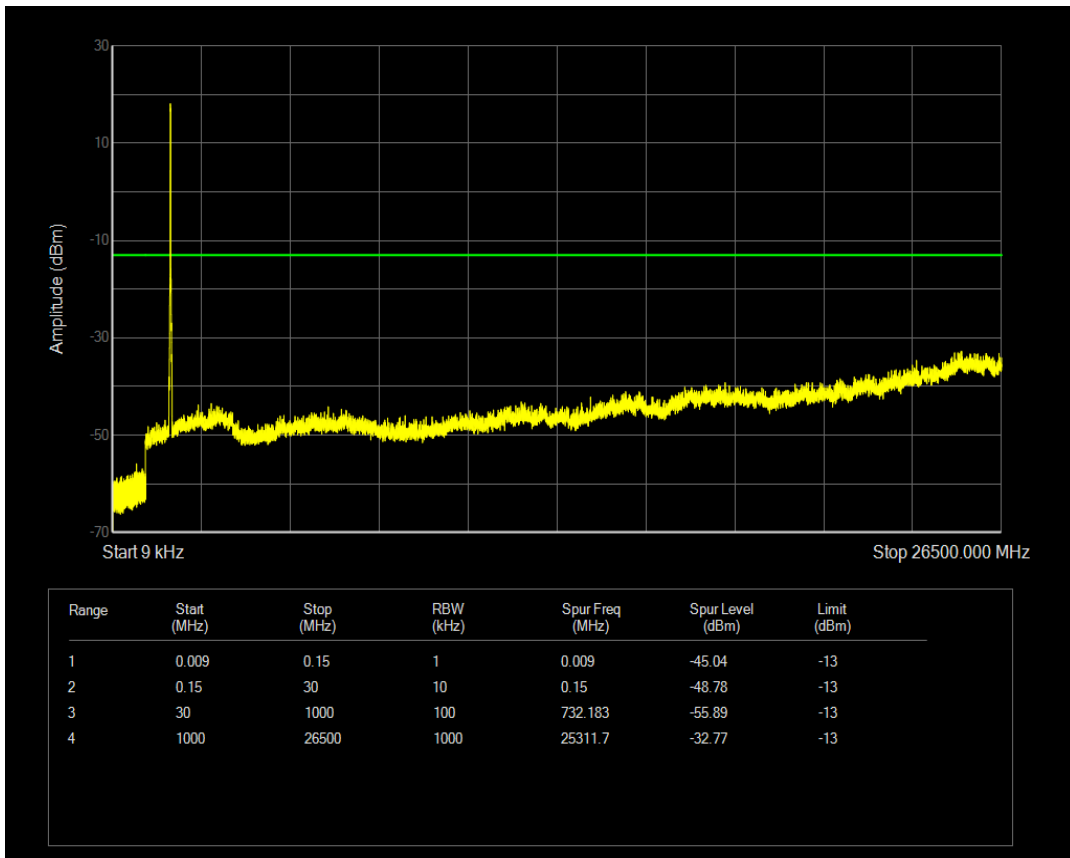

Band66 QPSK BW=15MHz Channel=132322 RB Size=75 Position=#0

Band66 16QAM BW=15MHz Channel=132322 RB Size=75 Position=#0