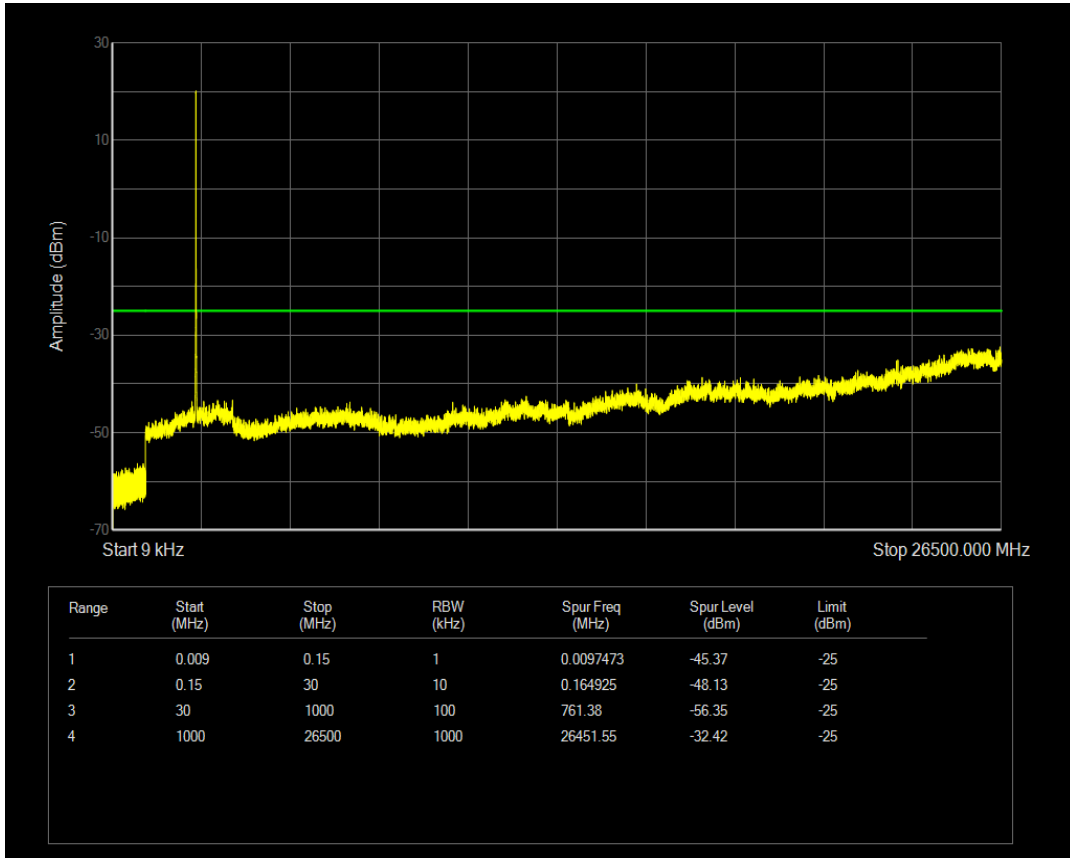

Band66 16QAM BW=20MHz Channel=132572 RB Size=1 Position=#0

Band66 16QAM BW=20MHz Channel=132572 RB Size=100 Position=#0

Band7 QPSK BW=5MHz Channel=20775 RB Size=25 Position=#0

Band7 QPSK BW=5MHz Channel=20775 RB Size=1 Position=#0

Band7 16QAM BW=5MHz Channel=20775 RB Size=1 Position=#0

Band7 16QAM BW=5MHz Channel=20775 RB Size=25 Position=#0

Band7 QPSK BW=5MHz Channel=21100 RB Size=1 Position=#0

Band7 QPSK BW=5MHz Channel=21100 RB Size=25 Position=#0