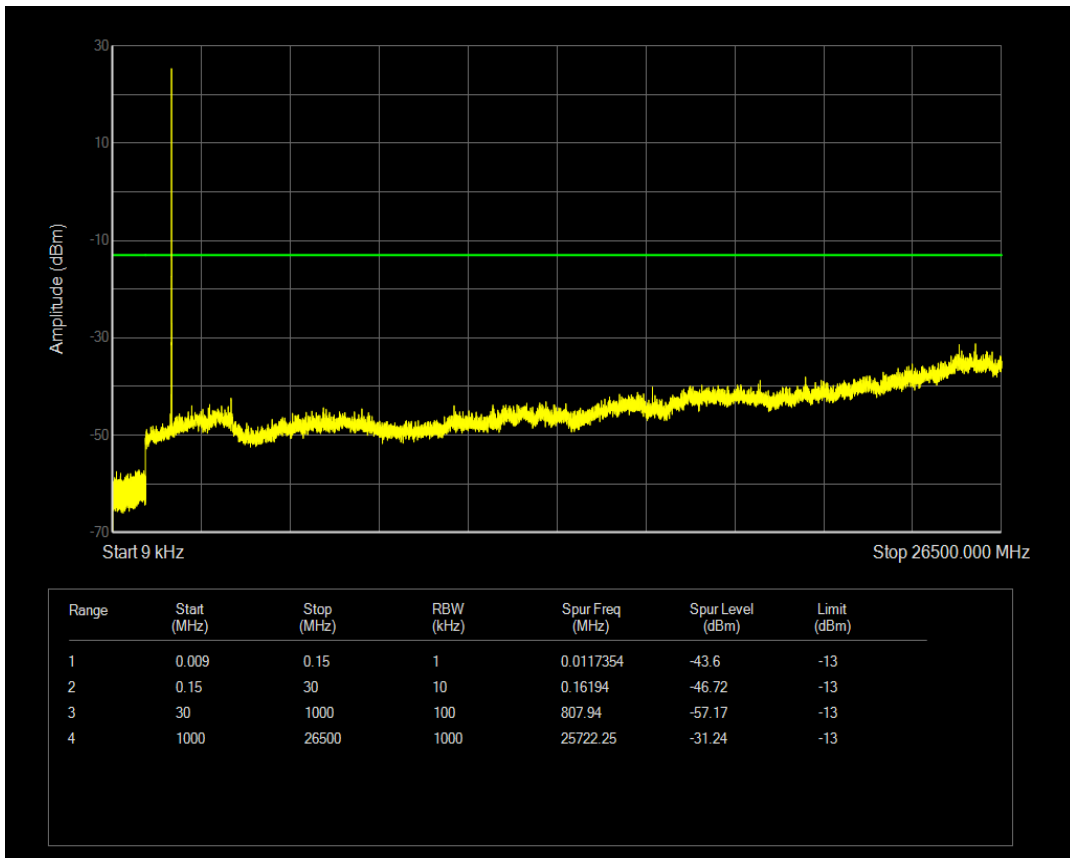

Band66 16QAM BW=5MHz Channel=132647 RB Size=1 Position=#0

Band66 16QAM BW=5MHz Channel=132647 RB Size=25 Position=#0