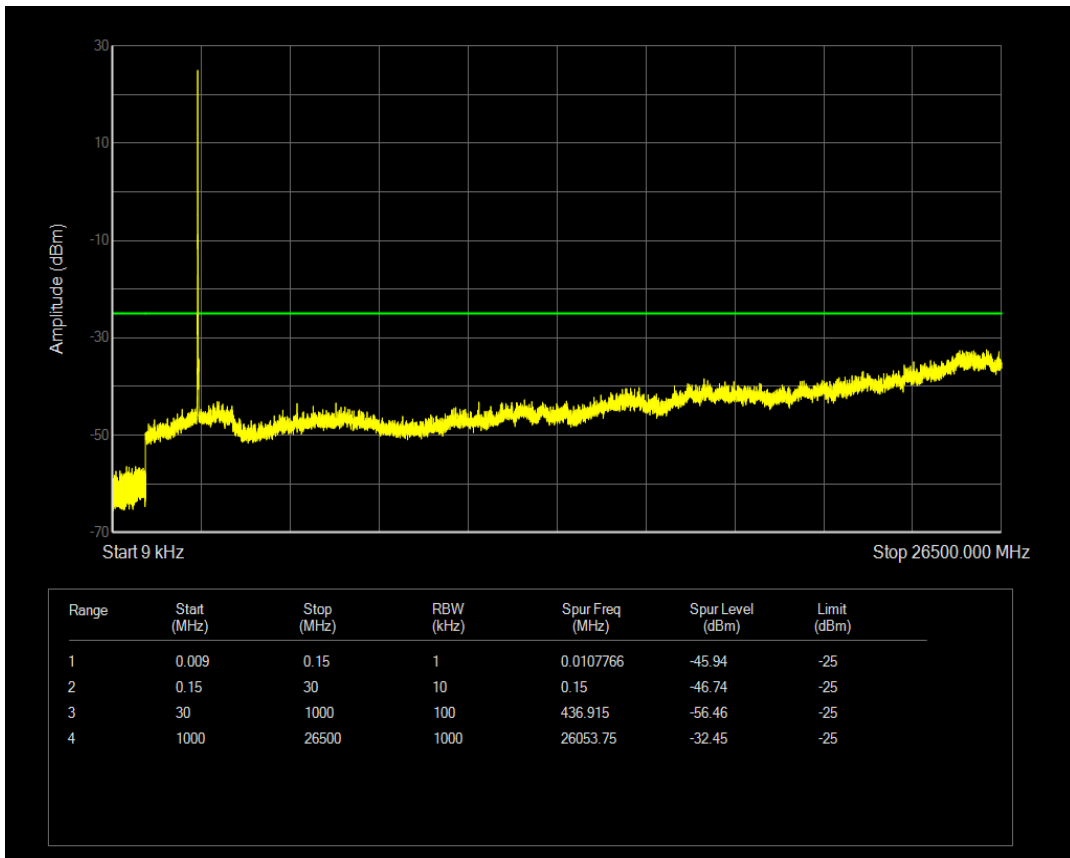

Band7 16QAM BW=15MHz Channel=21375 RB Size=1 Position=#0

Band7 16QAM BW=15MHz Channel=21375 RB Size=75 Position=#0