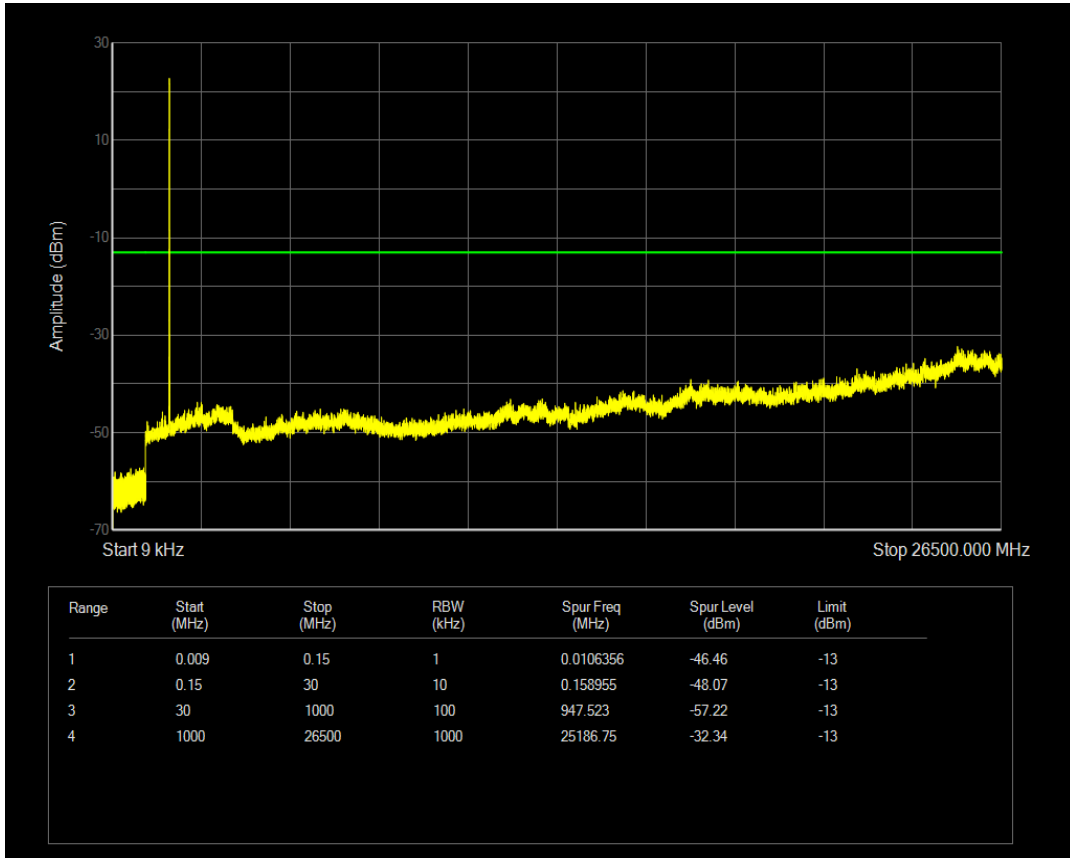

Band66 16QAM BW=1.4MHz Channel=132665 RB Size=1 Position=#0

Band66 16QAM BW=1.4MHz Channel=132665 RB Size=6 Position=#0

Band66 QPSK BW=3MHz Channel=131987 RB Size=1 Position=#0

Band66 QPSK BW=3MHz Channel=131987 RB Size=15 Position=#0