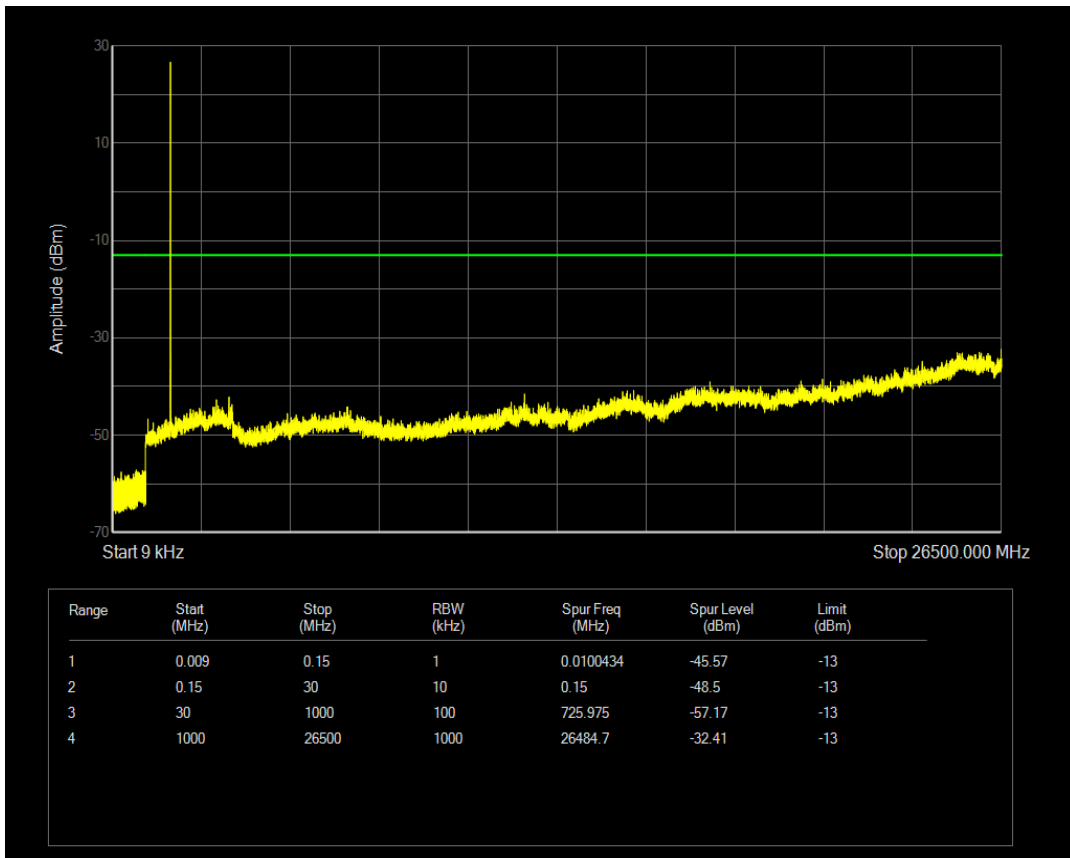

Band66 QPSK BW=3MHz Channel=132322 RB Size=1 Position=#0

Band66 QPSK BW=3MHz Channel=132322 RB Size=15 Position=#0