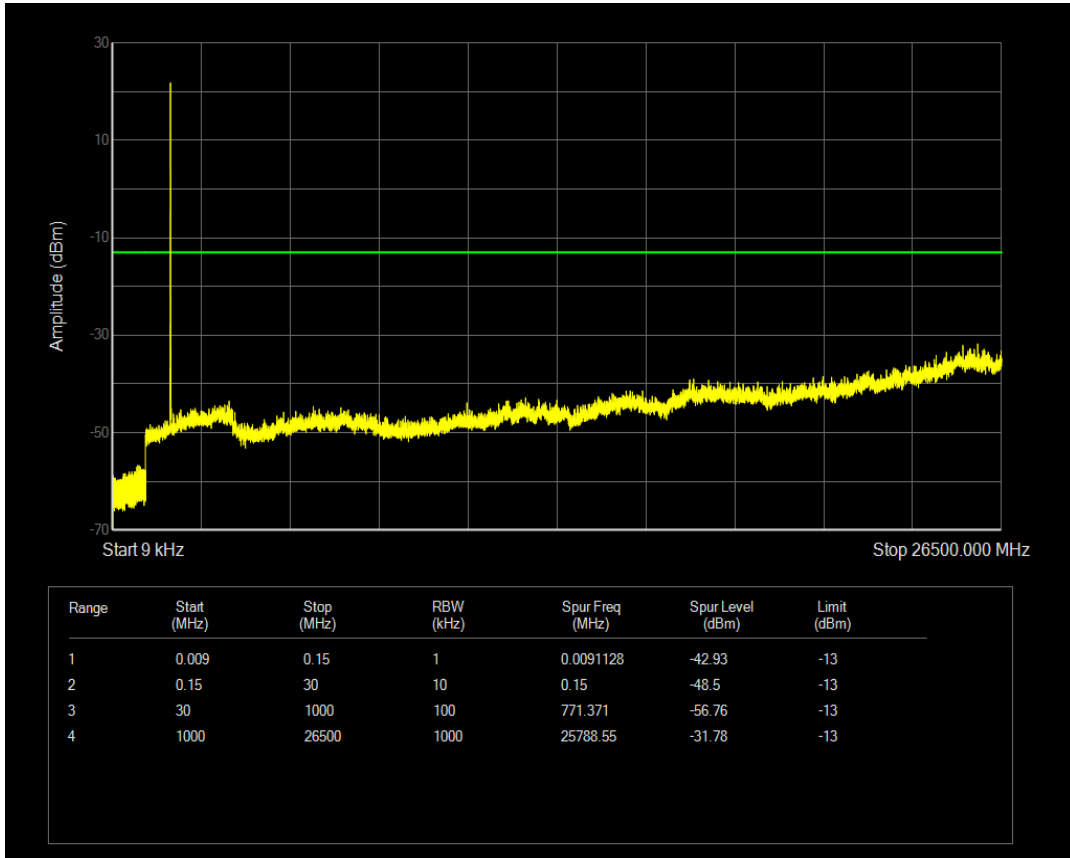

Band66 16QAM BW=3MHz Channel=131987 RB Size=1 Position=#0

Band66 16QAM BW=3MHz Channel=131987 RB Size=15 Position=#0

Band66 QPSK BW=3MHz Channel=132322 RB Size=1 Position=#0

Band66 QPSK BW=3MHz Channel=132322 RB Size=15 Position=#0