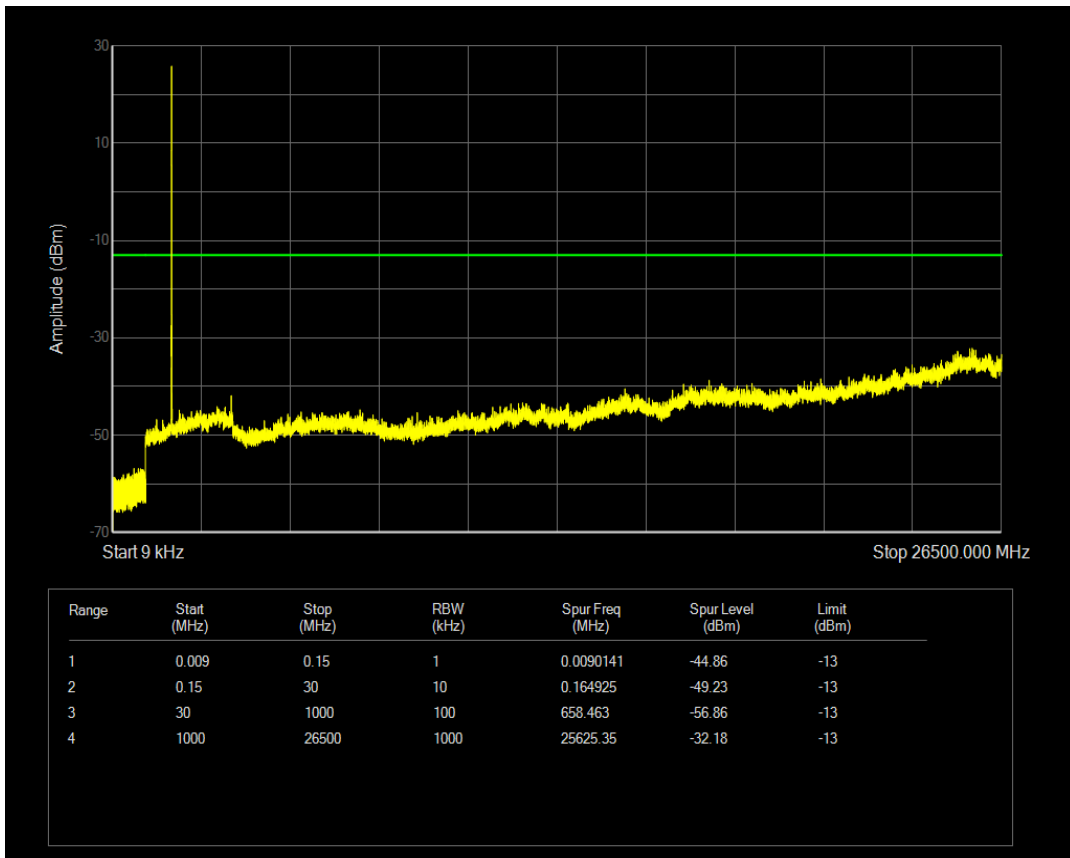

Band66 16QAM BW=3MHz Channel=132657 RB Size=1 Position=#0

Band66 16QAM BW=3MHz Channel=132657 RB Size=15 Position=#0