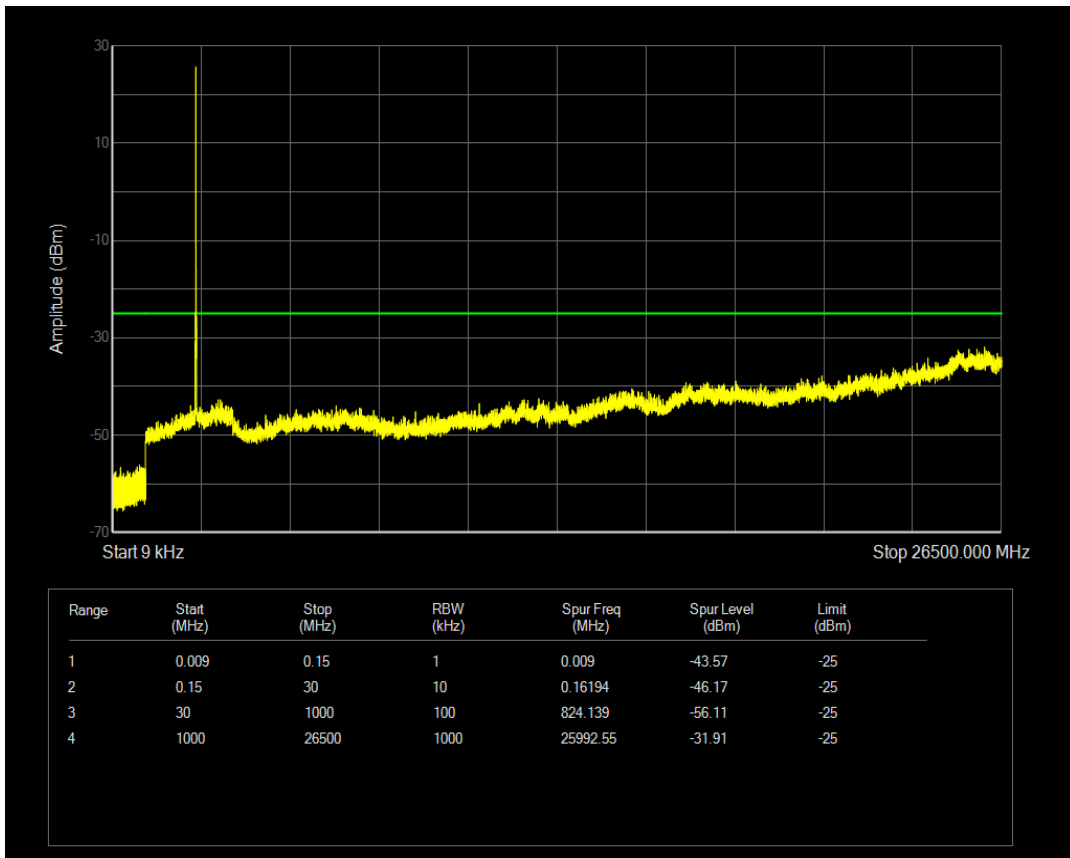

Band7 16QAM BW=5MHz Channel=21100 RB Size=1 Position=#0

Band7 16QAM BW=5MHz Channel=21100 RB Size=25 Position=#0

Band7 QPSK BW=5MHz Channel=21425 RB Size=1 Position=#0

Band7 QPSK BW=5MHz Channel=21425 RB Size=25 Position=#0

Band7 16QAM BW=5MHz Channel=21425 RB Size=1 Position=#0

Band7 16QAM BW=5MHz Channel=21425 RB Size=25 Position=#0

Band7 QPSK BW=10MHz Channel=20800 RB Size=1 Position=#0

Band7 16QAM BW=10MHz Channel=20800 RB Size=1 Position=#0