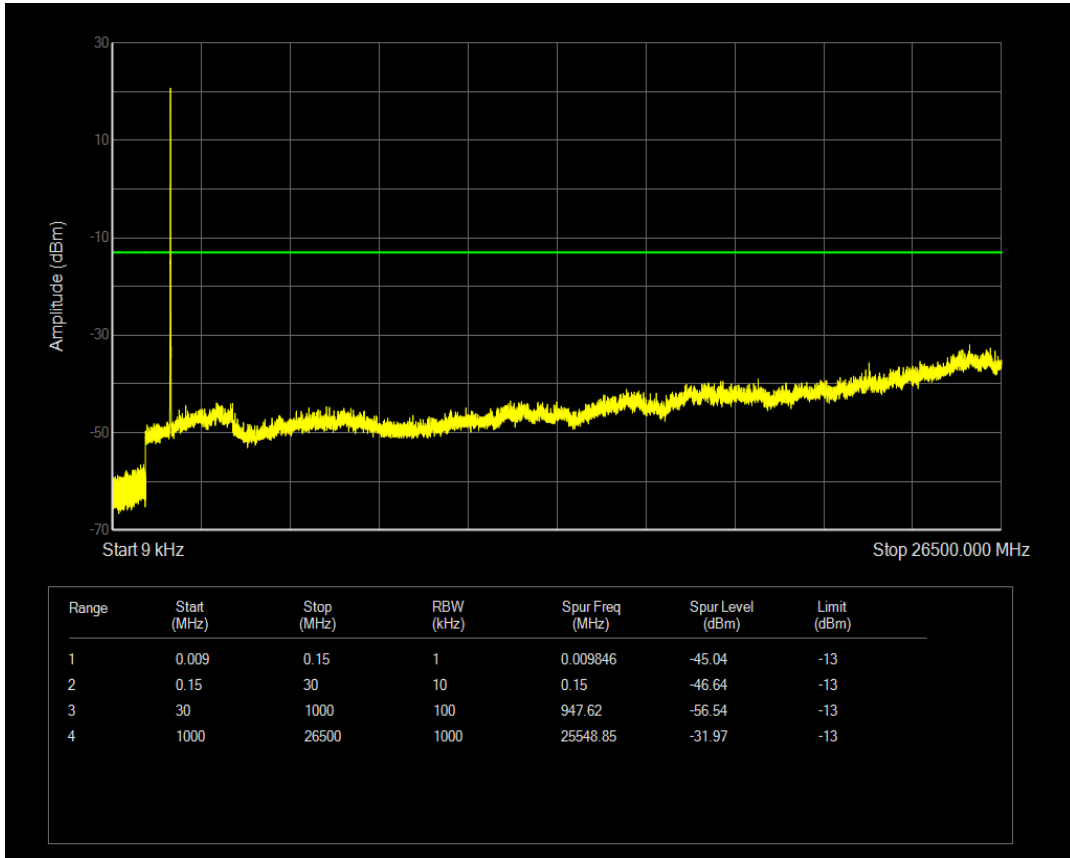

Band66 16QAM BW=5MHz Channel=132322 RB Size=25 Position=#0

Band66 QPSK BW=5MHz Channel=132647 RB Size=1 Position=#0