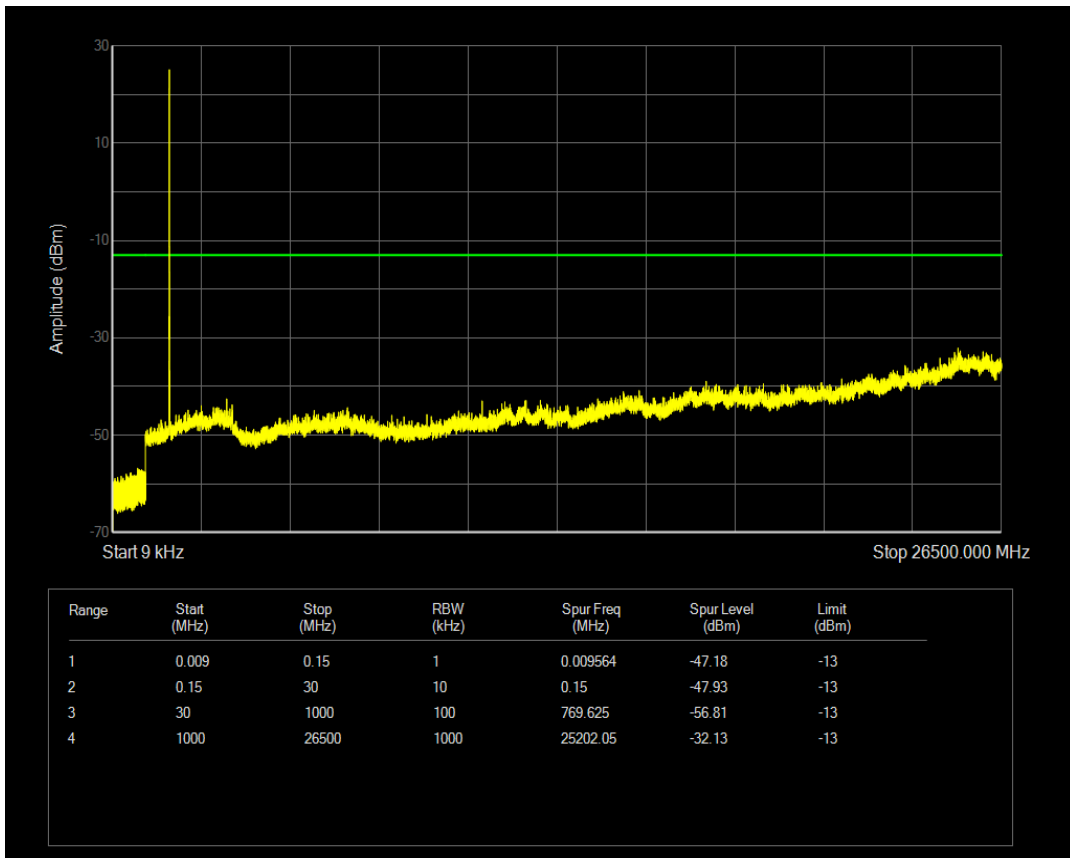

Band66 16QAM BW=5MHz Channel=131997 RB Size=1 Position=#0

Band66 16QAM BW=5MHz Channel=131997 RB Size=25 Position=#0