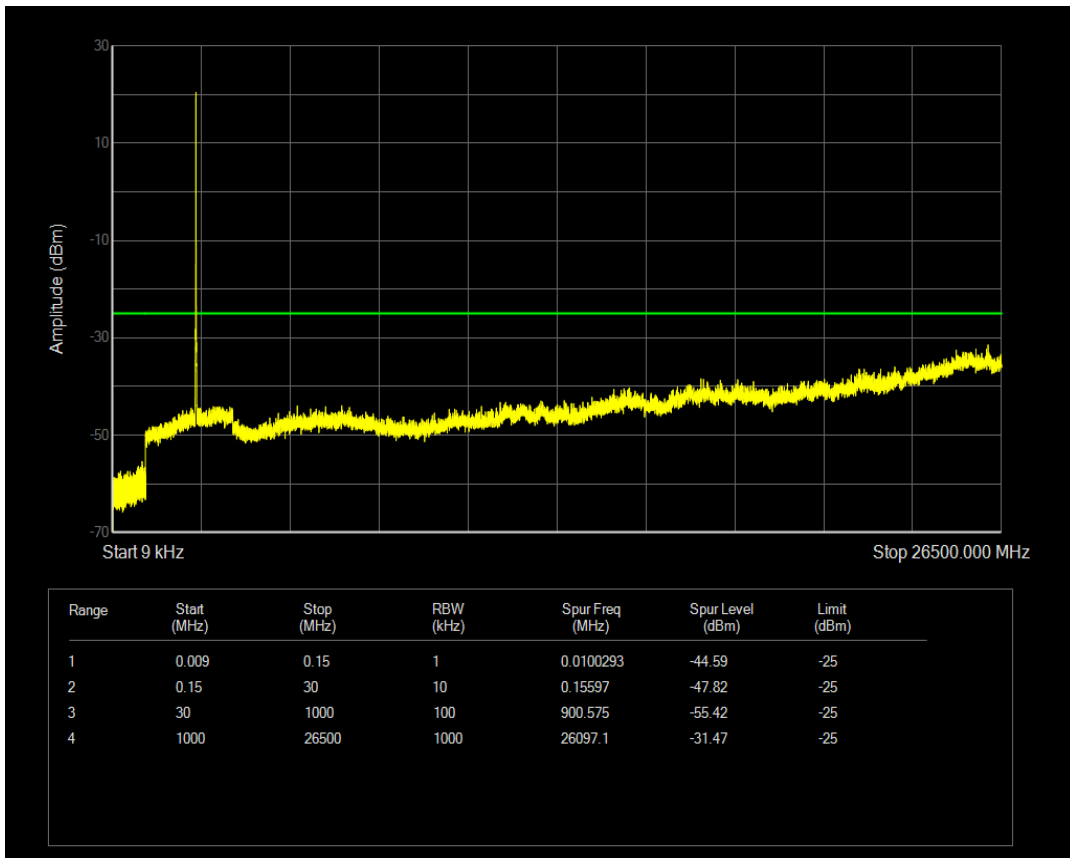

Band7 QPSK BW=5MHz Channel=20775 RB Size=25 Position=#0

Band7 QPSK BW=5MHz Channel=20775 RB Size=1 Position=#0