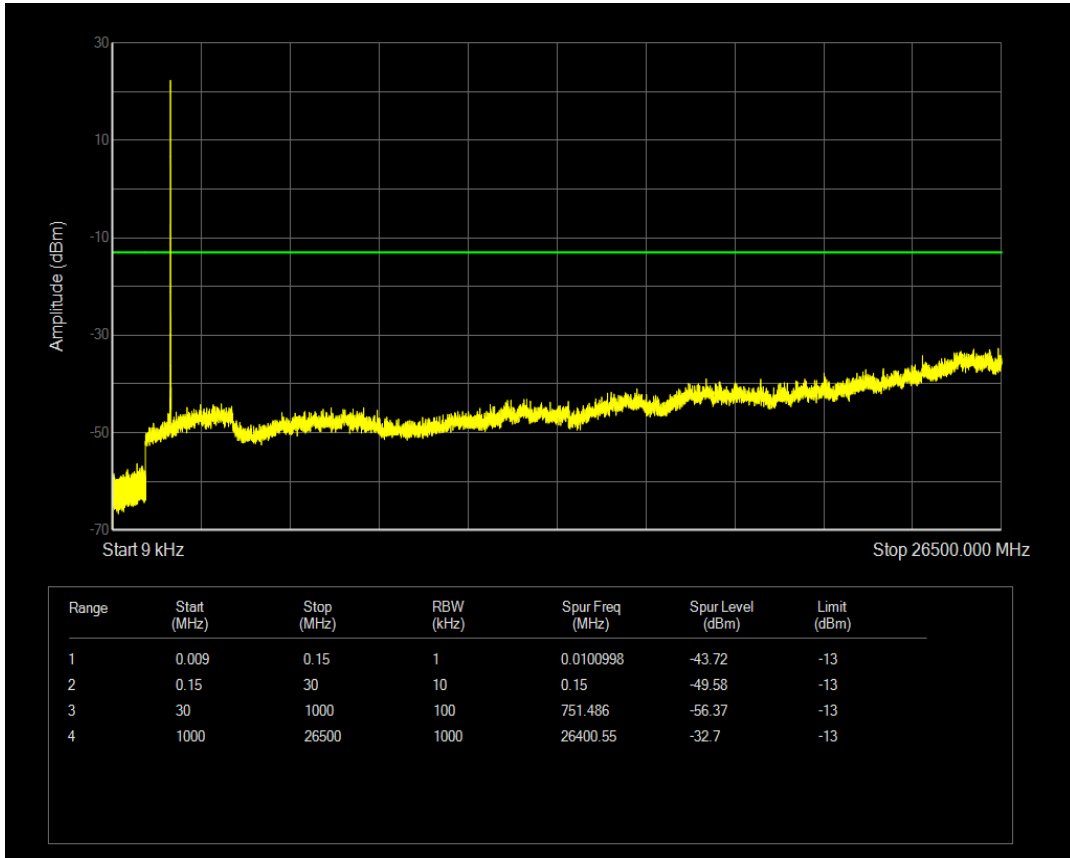

Band66 16QAM BW=3MHz Channel=132322 RB Size=15 Position=#0

Band66 QPSK BW=3MHz Channel=132657 RB Size=1 Position=#0