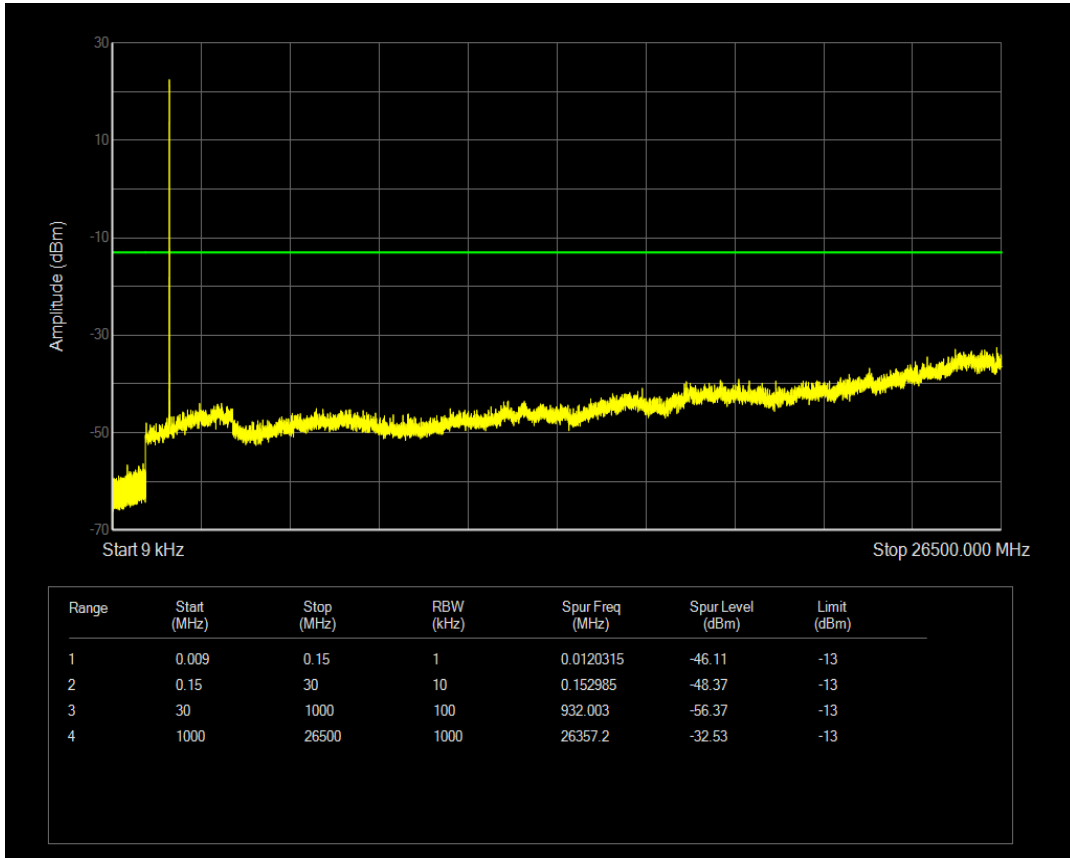

Band66 16QAM BW=3MHz Channel=131987 RB Size=15 Position=#0

Band66 QPSK BW=3MHz Channel=132322 RB Size=1 Position=#0