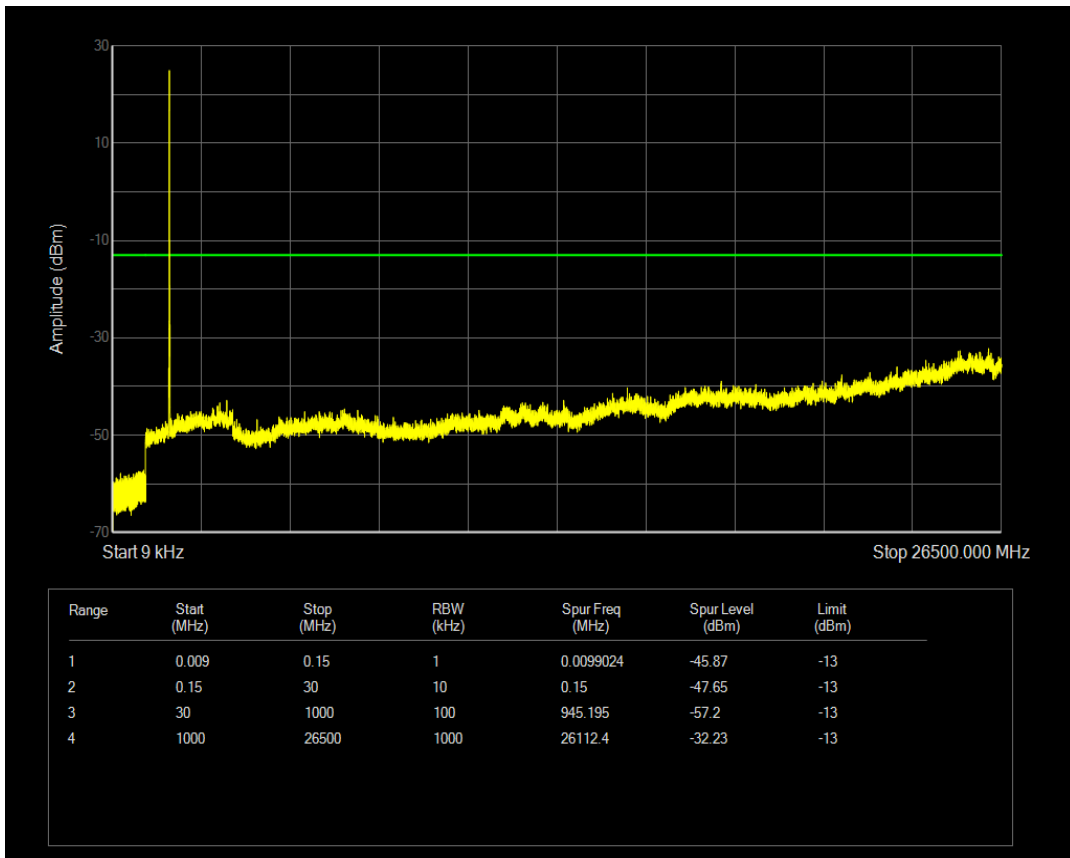

Band66 QPSK BW=10MHz Channel=132022 RB Size=1 Position=#0

Band66 QPSK BW=10MHz Channel=132022 RB Size=50 Position=#0