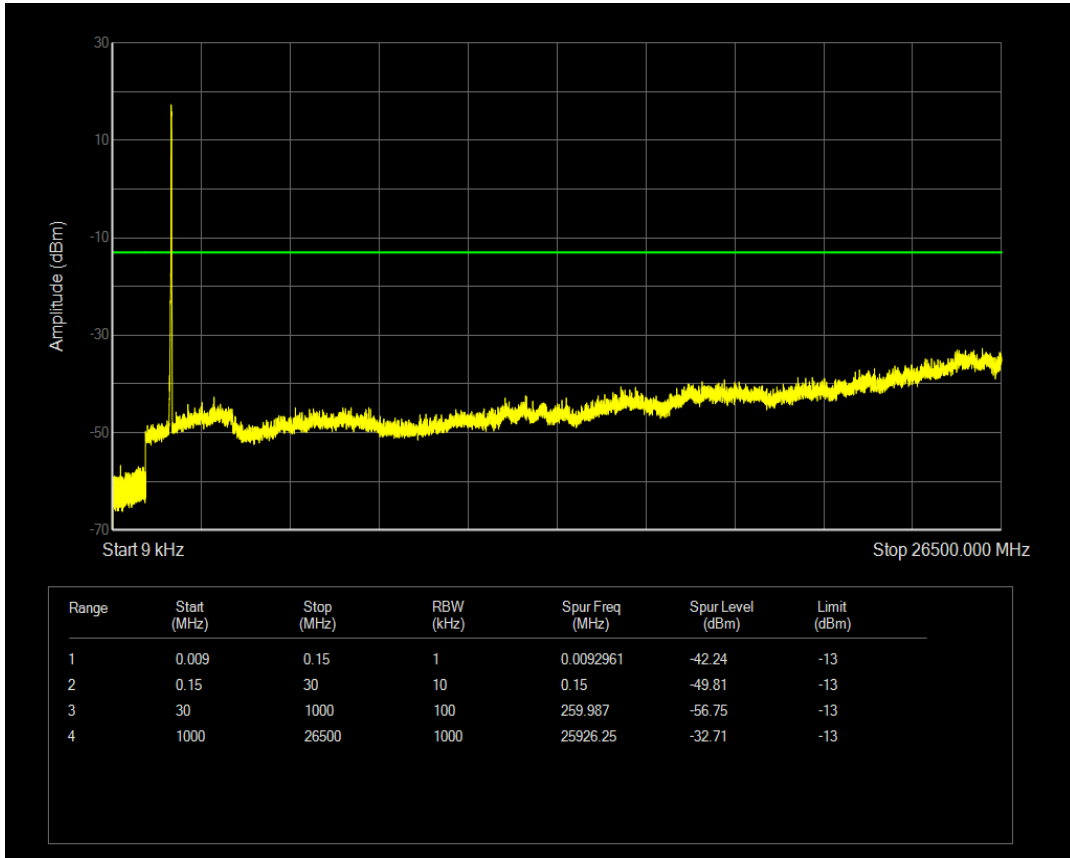

Band66 16QAM BW=20MHz Channel=132572 RB Size=100 Position=#0

Band7 QPSK BW=5MHz Channel=20775 RB Size=25 Position=#0