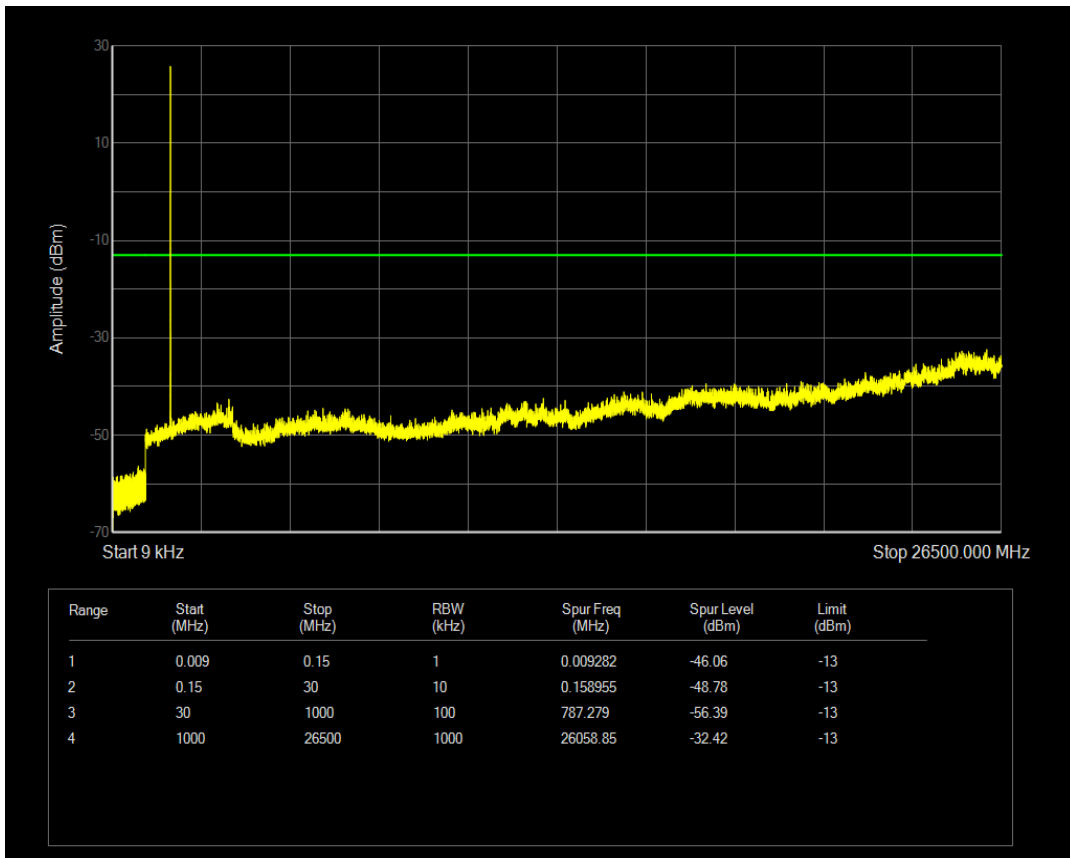

Band66 QPSK BW=5MHz Channel=132322 RB Size=1 Position=#0

Band66 QPSK BW=5MHz Channel=132322 RB Size=25 Position=#0