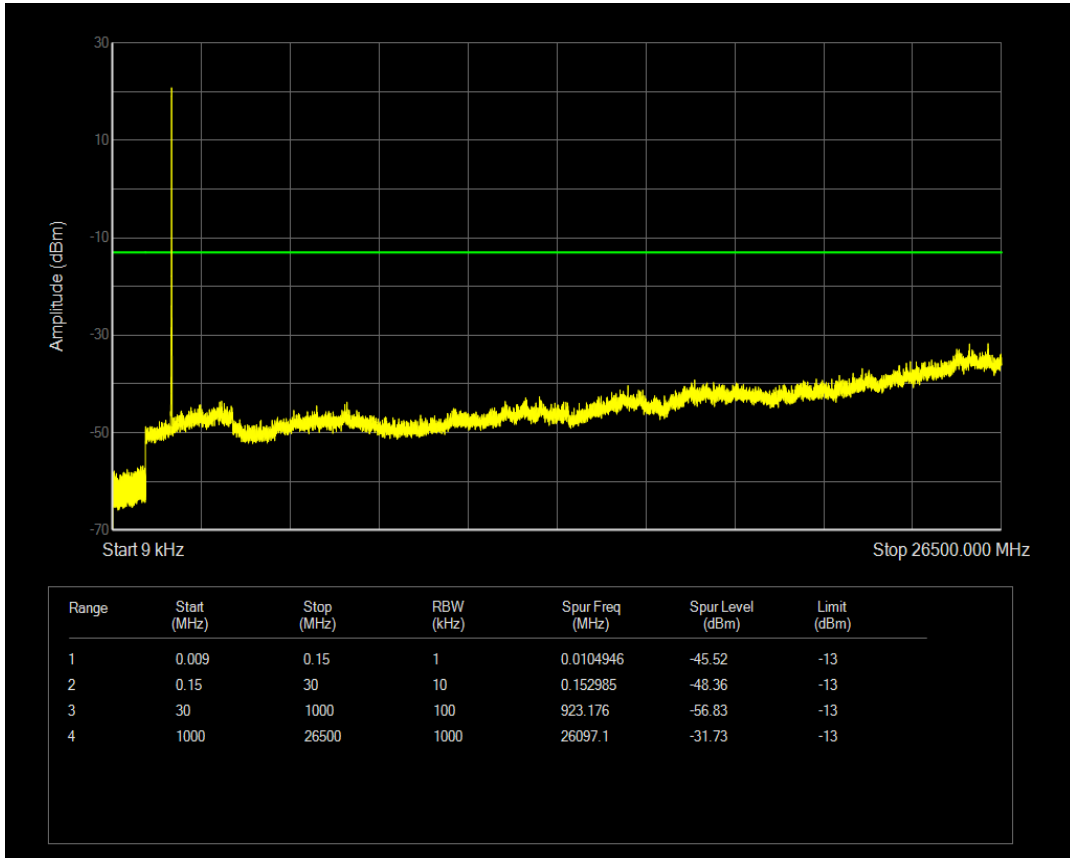

Band66 16QAM BW=5MHz Channel=132647 RB Size=25 Position=#0

Band66 QPSK BW=10MHz Channel=132022 RB Size=1 Position=#0