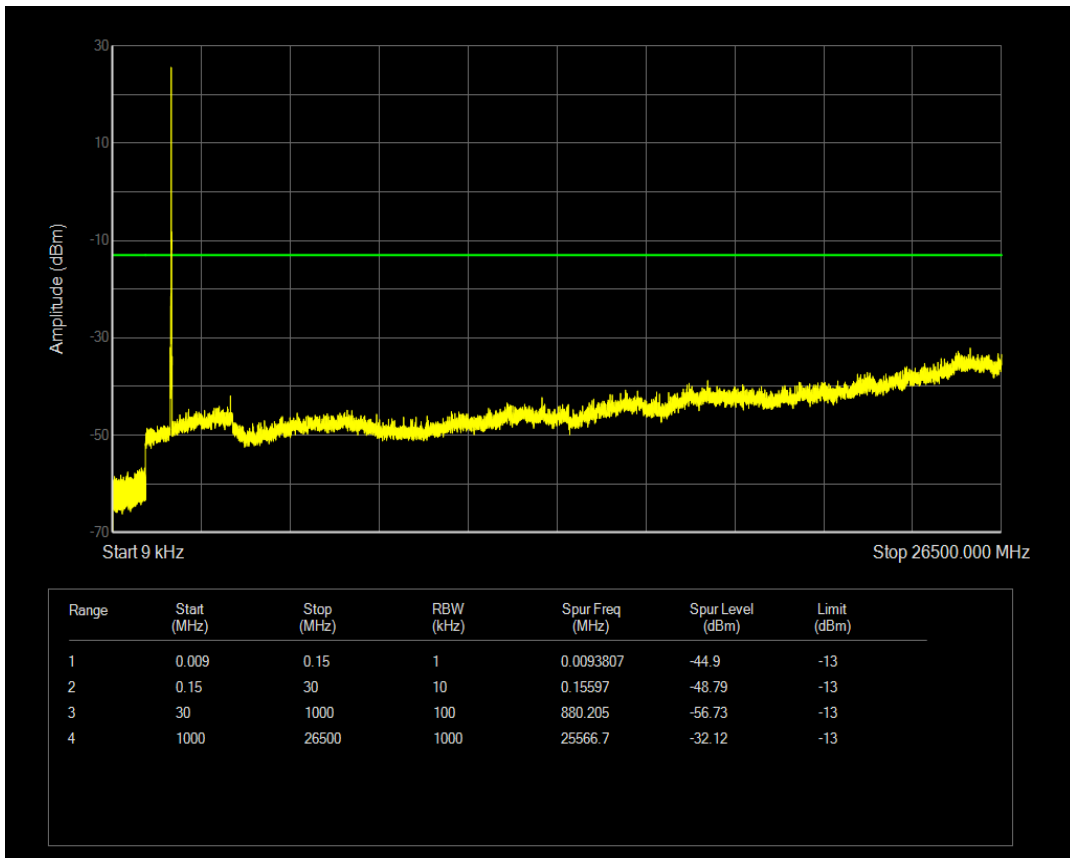

Band66 QPSK BW=15MHz Channel=132597 RB Size=1 Position=#0

Band66 QPSK BW=15MHz Channel=132597 RB Size=75 Position=#0