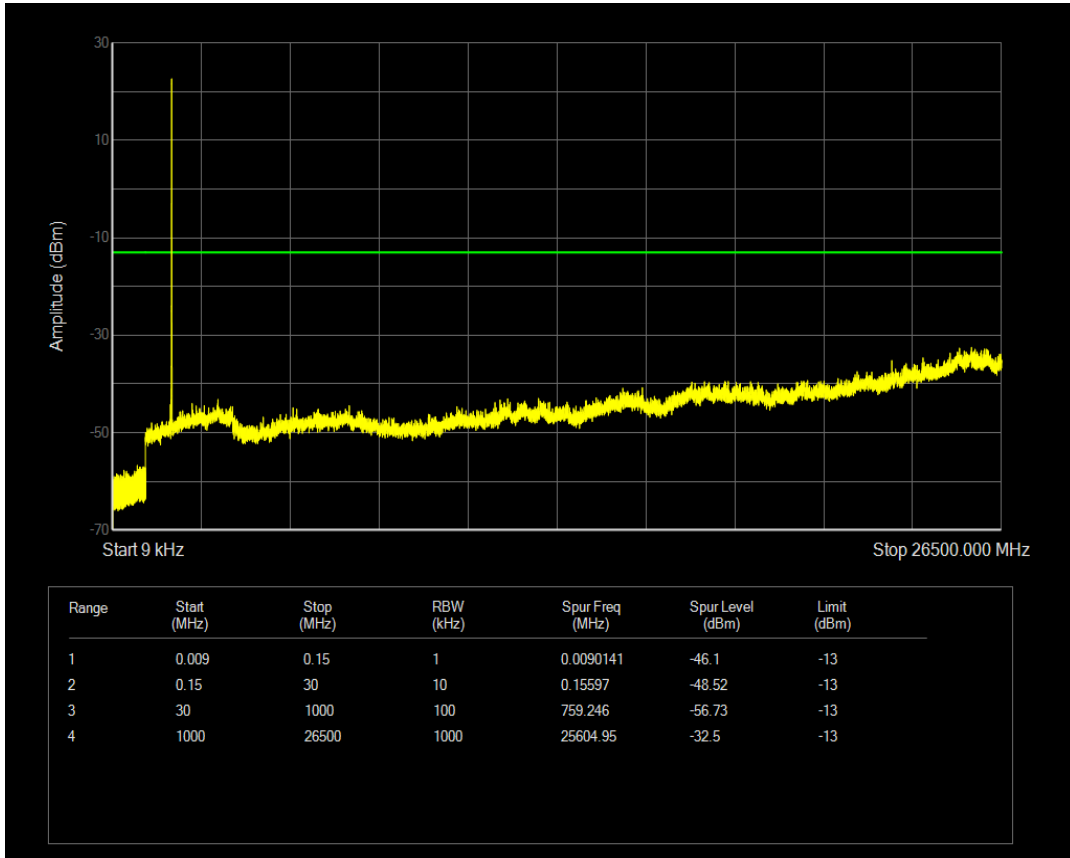

Band66 16QAM BW=3MHz Channel=132657 RB Size=15 Position=#0

Band66 QPSK BW=5MHz Channel=131997 RB Size=1 Position=#0