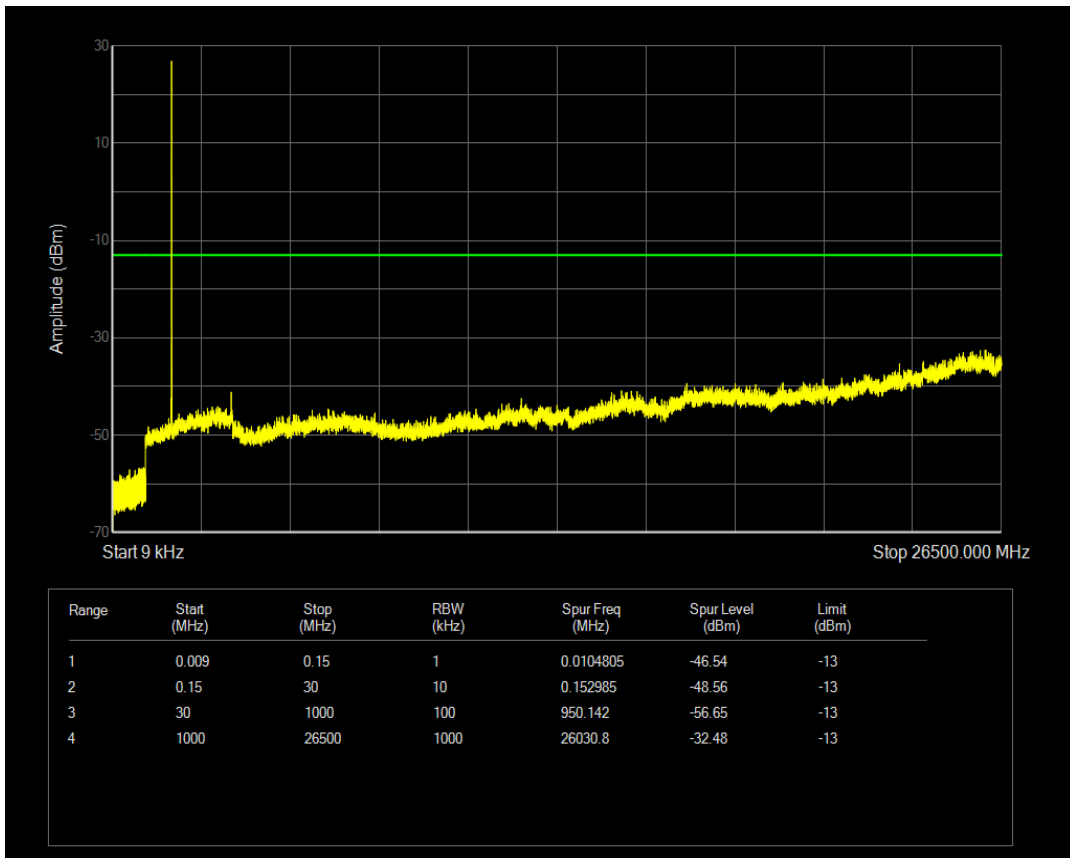

Band66 QPSK BW=3MHz Channel=132657 RB Size=1 Position=#0

Band66 QPSK BW=3MHz Channel=132657 RB Size=15 Position=#0