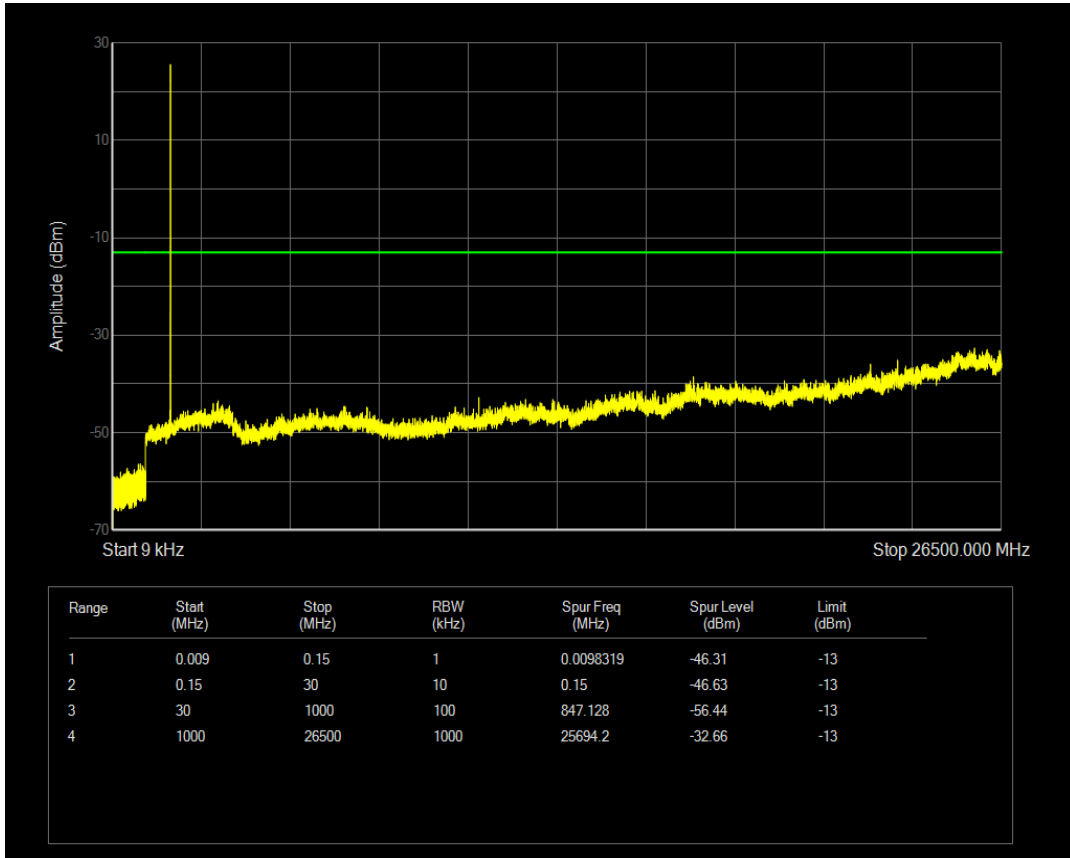

Band66 16QAM BW=1.4MHz Channel=132322 RB Size=1 Position=#0

Band66 16QAM BW=1.4MHz Channel=132322 RB Size=6 Position=#0

Band66 QPSK BW=1.4MHz Channel=132665 RB Size=6 Position=#0

Band66 QPSK BW=1.4MHz Channel=132665 RB Size=1 Position=#0