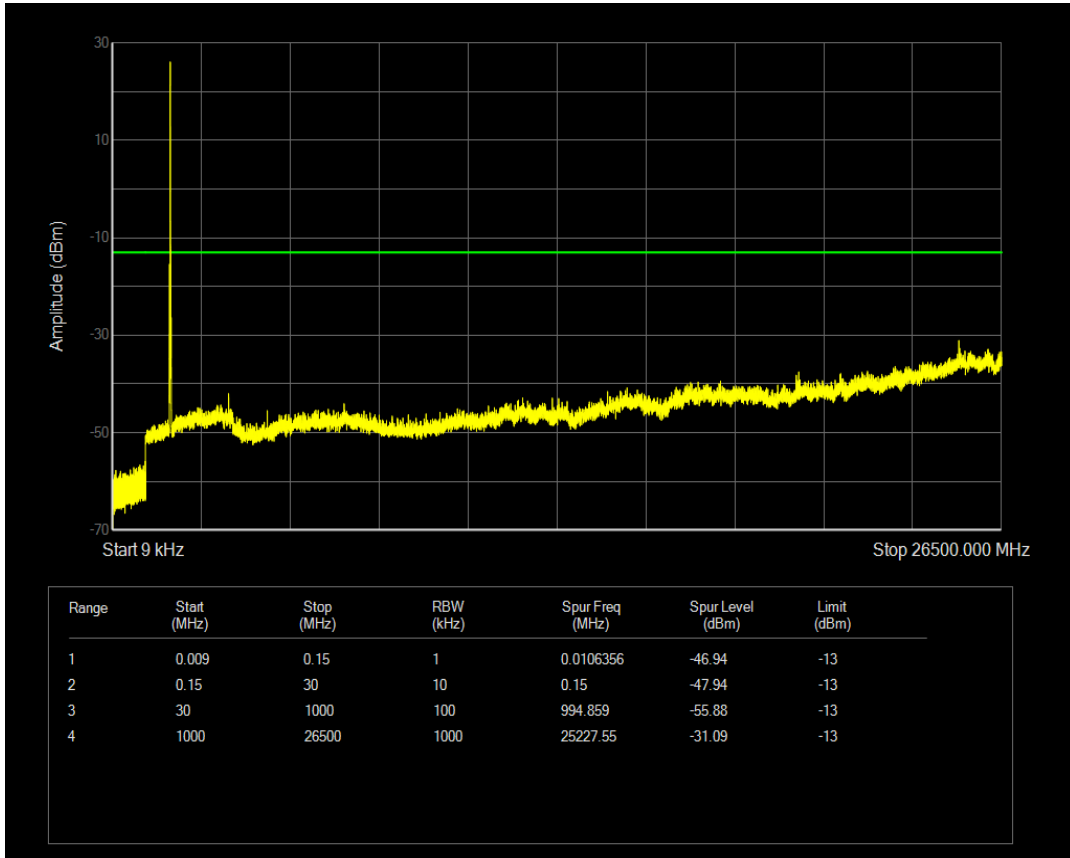

Band66 16QAM BW=15MHz Channel=132047 RB Size=1 Position=#0

Band66 16QAM BW=15MHz Channel=132047 RB Size=75 Position=#0

Band66 QPSK BW=15MHz Channel=132322 RB Size=1 Position=#0

Band66 16QAM BW=15MHz Channel=132322 RB Size=1 Position=#0