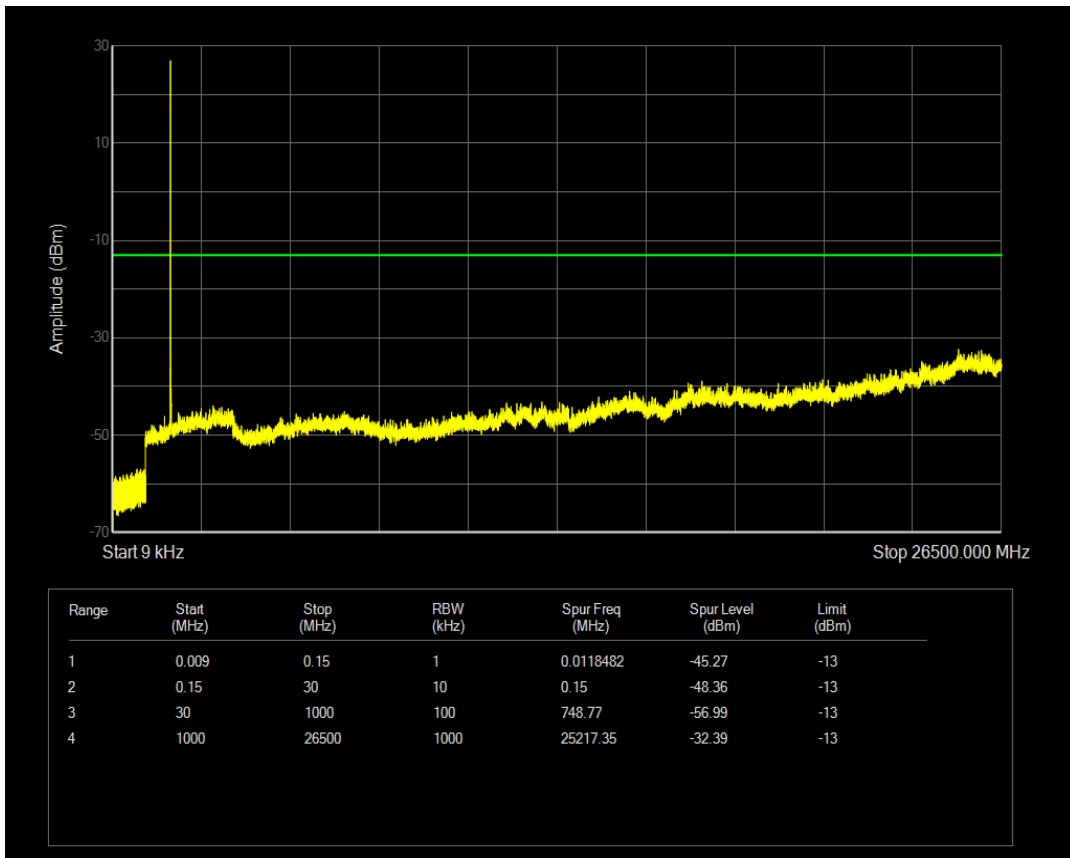

Band66 16QAM BW=3MHz Channel=132322 RB Size=1 Position=#0

Band66 16QAM BW=3MHz Channel=132322 RB Size=15 Position=#0