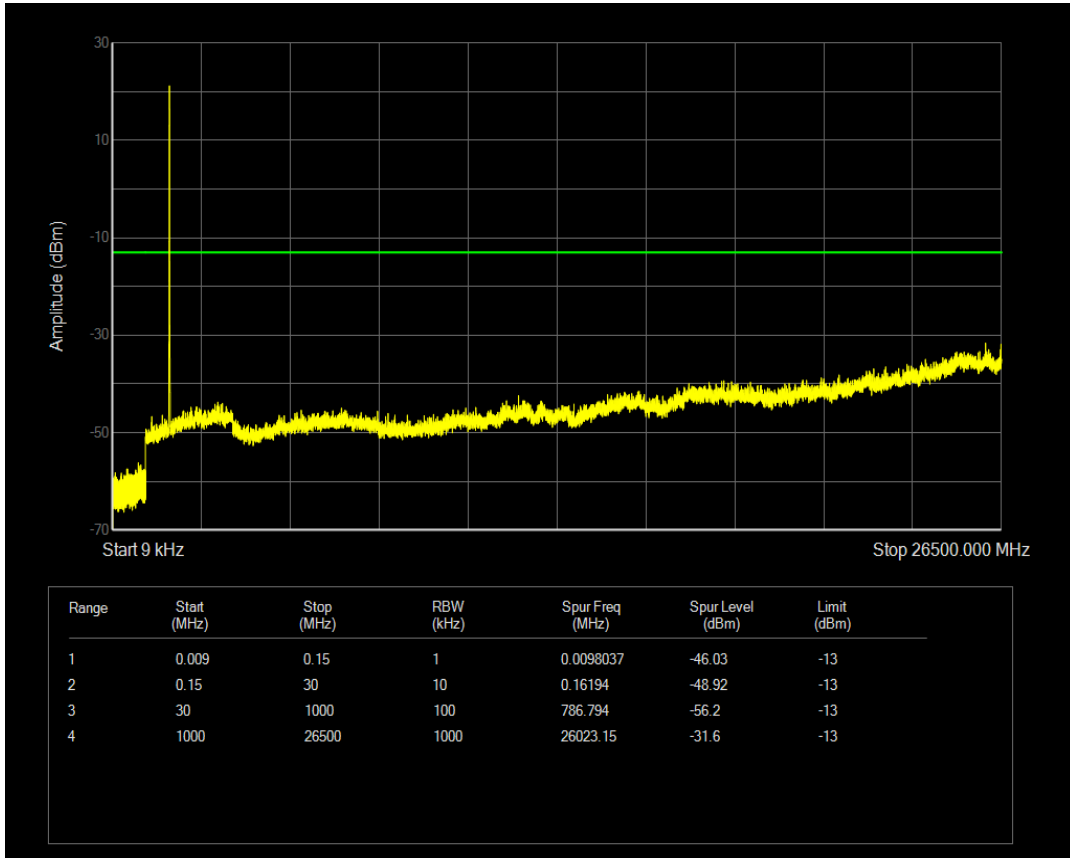

Band66 16QAM BW=3MHz Channel=132657 RB Size=1 Position=#0

Band66 16QAM BW=3MHz Channel=132657 RB Size=15 Position=#0

Band66 QPSK BW=5MHz Channel=131997 RB Size=1 Position=#0

Band66 QPSK BW=5MHz Channel=131997 RB Size=25 Position=#0