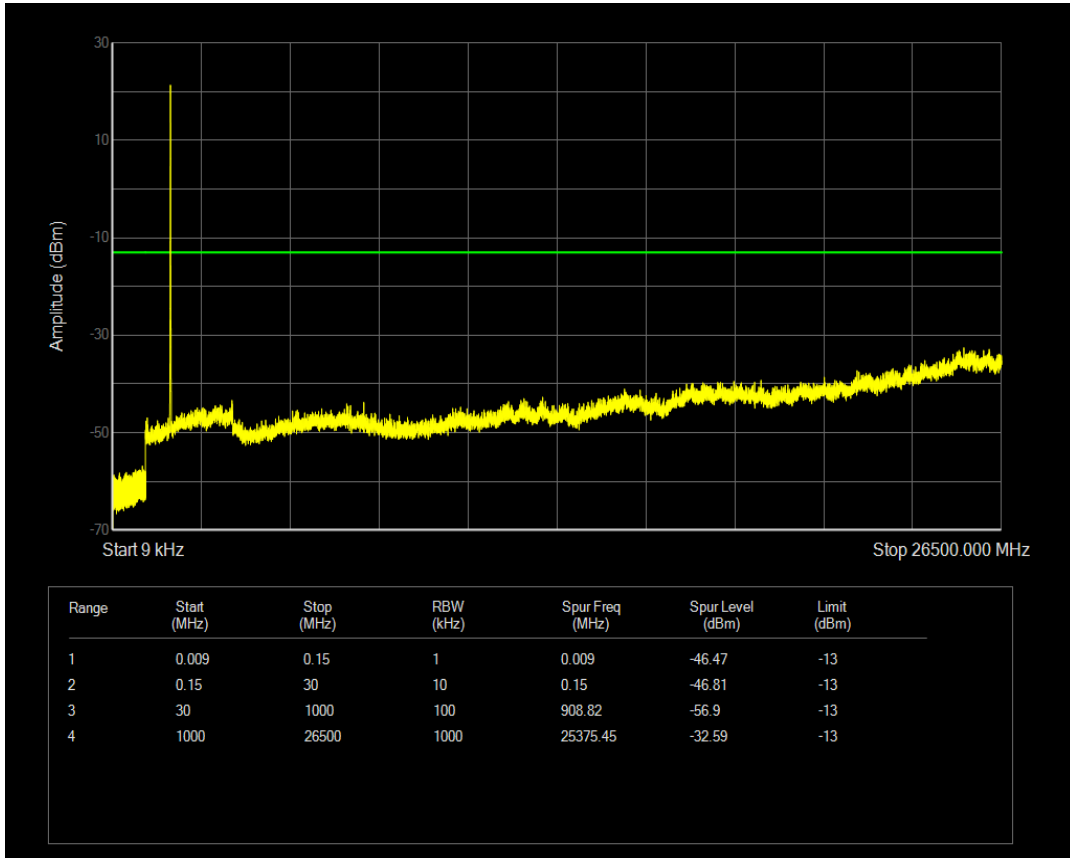

Band66 16QAM BW=5MHz Channel=131997 RB Size=1 Position=#0

Band66 16QAM BW=5MHz Channel=131997 RB Size=25 Position=#0

Band66 QPSK BW=5MHz Channel=132322 RB Size=1 Position=#0

Band66 QPSK BW=5MHz Channel=132322 RB Size=25 Position=#0