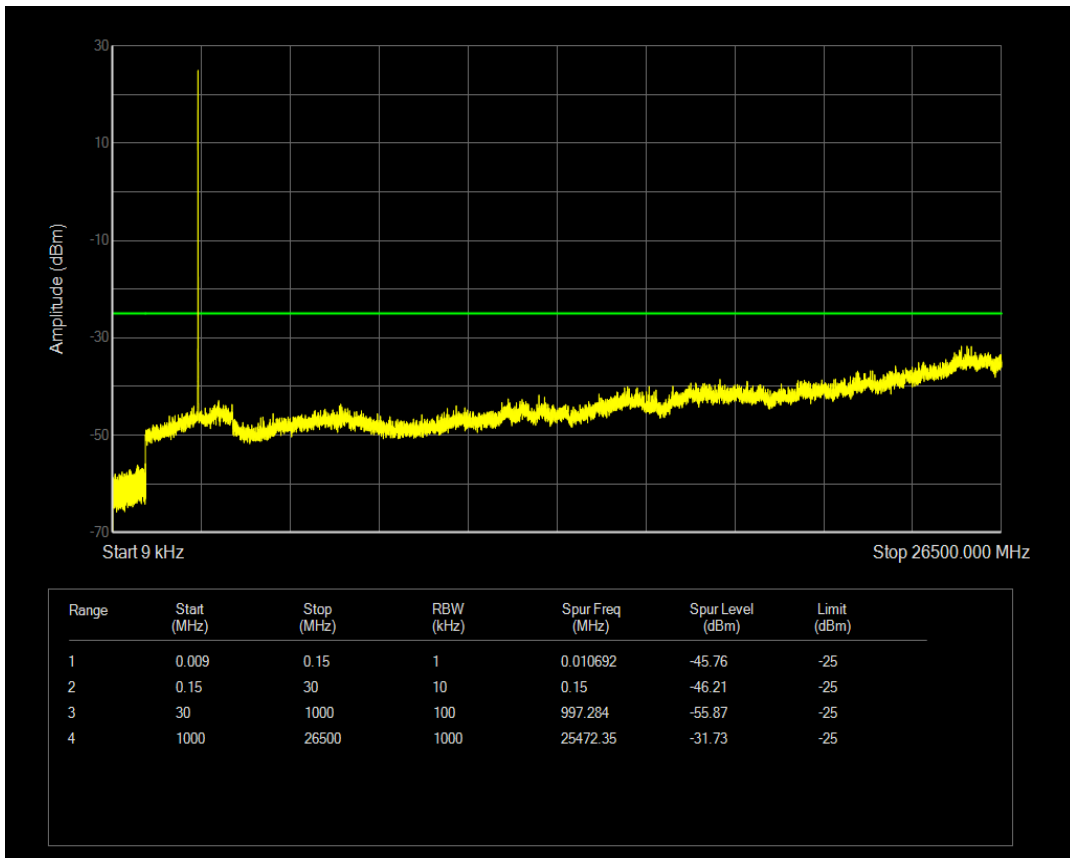

Band7 16QAM BW=5MHz Channel=20775 RB Size=1 Position=#0

Band7 16QAM BW=5MHz Channel=20775 RB Size=25 Position=#0

Band7 QPSK BW=5MHz Channel=21100 RB Size=1 Position=#0

Band7 QPSK BW=5MHz Channel=21100 RB Size=25 Position=#0

Band7 16QAM BW=5MHz Channel=21100 RB Size=1 Position=#0

Band7 16QAM BW=5MHz Channel=21100 RB Size=25 Position=#0

Band7 QPSK BW=5MHz Channel=21425 RB Size=1 Position=#0

Band7 QPSK BW=5MHz Channel=21425 RB Size=25 Position=#0