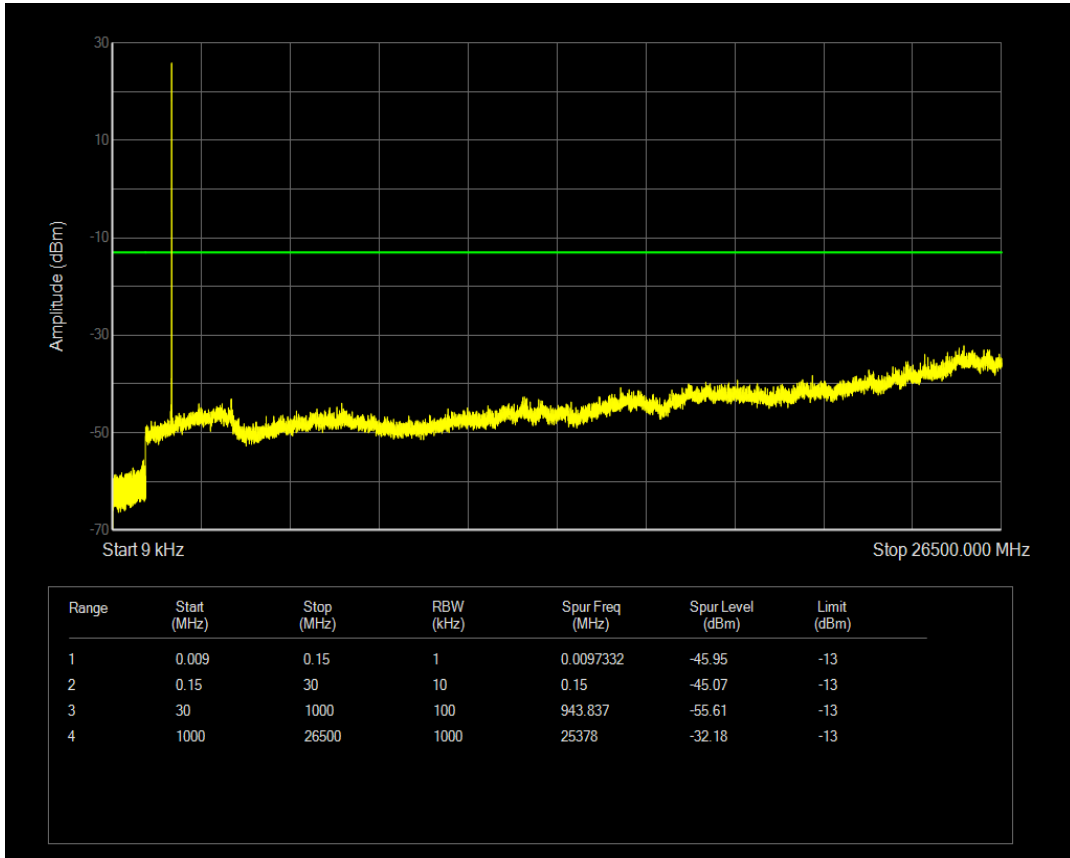

Band66 16QAM BW=1.4MHz Channel=132665 RB Size=6 Position=#0

Band66 QPSK BW=3MHz Channel=131987 RB Size=1 Position=#0