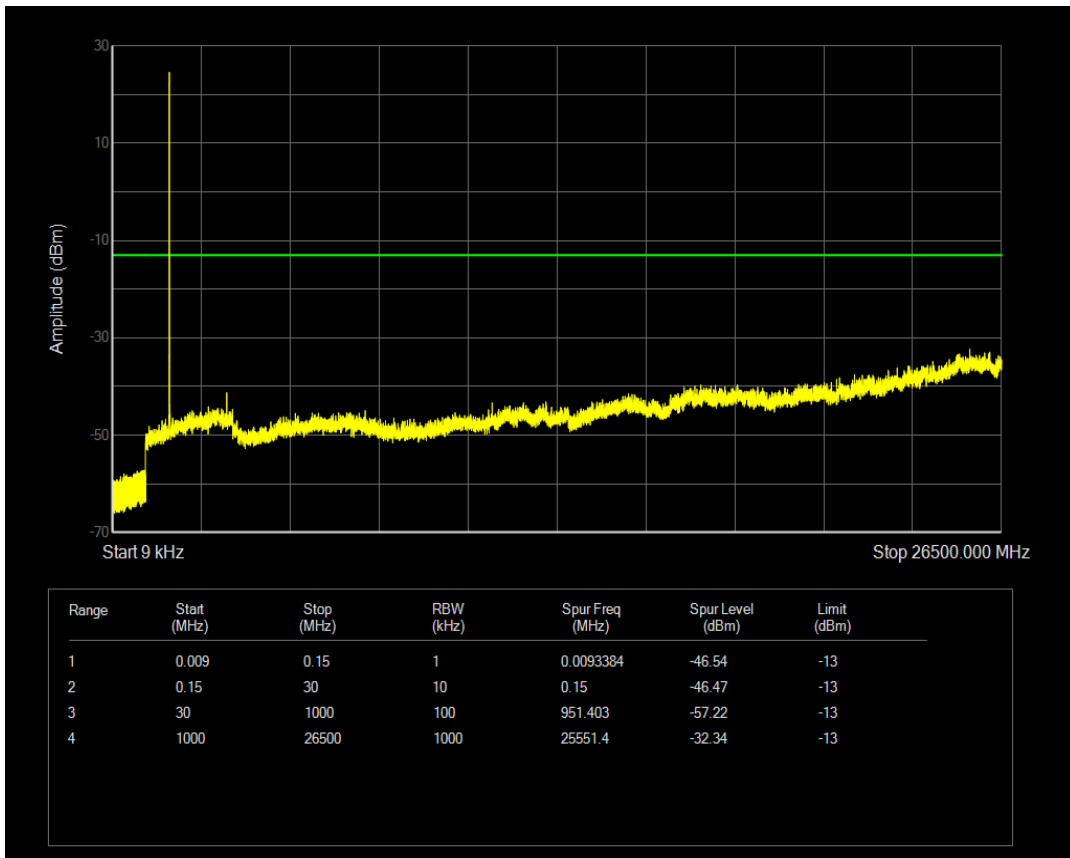

Band66 QPSK BW=3MHz Channel=131987 RB Size=1 Position=#0

Band66 QPSK BW=3MHz Channel=131987 RB Size=15 Position=#0