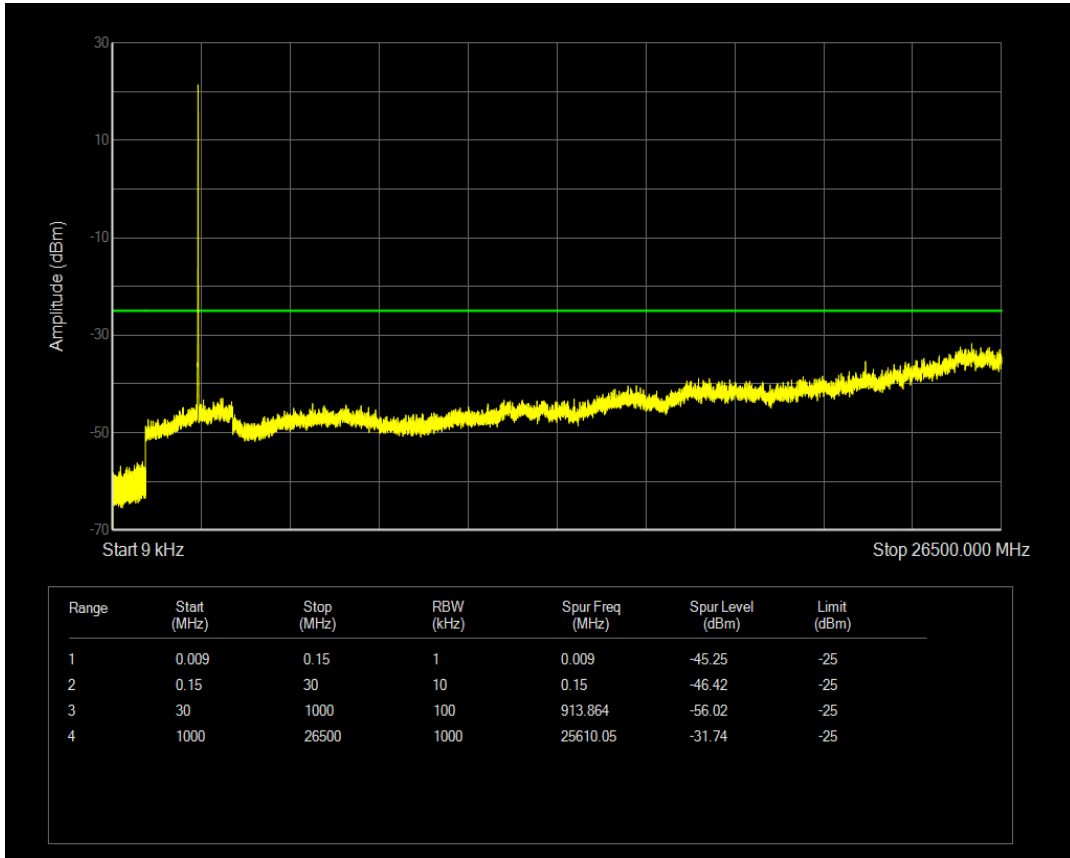

Band7 16QAM BW=5MHz Channel=21100 RB Size=1 Position=#0

Band7 16QAM BW=5MHz Channel=21100 RB Size=25 Position=#0

Band7 QPSK BW=5MHz Channel=21425 RB Size=1 Position=#0

Band7 QPSK BW=5MHz Channel=21425 RB Size=25 Position=#0

Band7 16QAM BW=5MHz Channel=21425 RB Size=1 Position=#0

Band7 16QAM BW=5MHz Channel=21425 RB Size=25 Position=#0

Band7 QPSK BW=10MHz Channel=20800 RB Size=1 Position=#0

Band7 16QAM BW=10MHz Channel=20800 RB Size=1 Position=#0