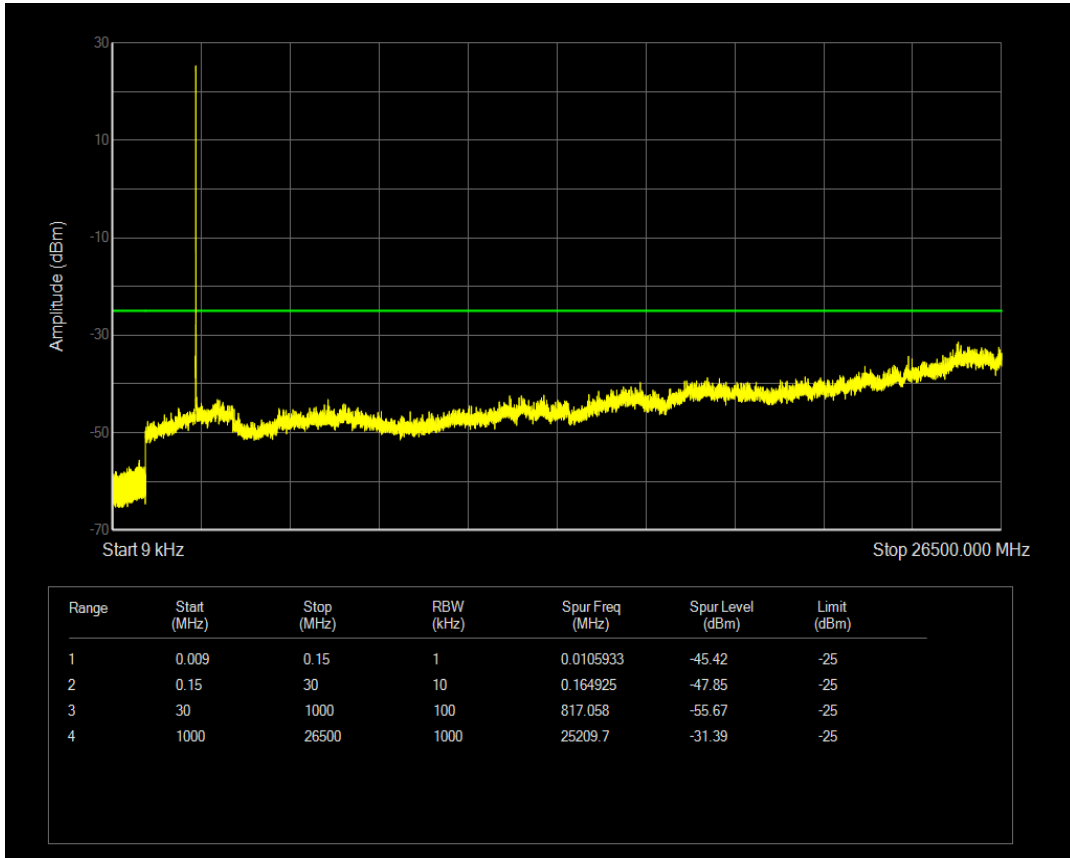

Band66 16QAM BW=20MHz Channel=132572 RB Size=1 Position=#0

Band66 16QAM BW=20MHz Channel=132572 RB Size=100 Position=#0

Band7 QPSK BW=5MHz Channel=20775 RB Size=25 Position=#0

Band7 QPSK BW=5MHz Channel=20775 RB Size=1 Position=#0

Band7 16QAM BW=5MHz Channel=20775 RB Size=1 Position=#0

Band7 16QAM BW=5MHz Channel=20775 RB Size=25 Position=#0

Band7 QPSK BW=5MHz Channel=21100 RB Size=1 Position=#0

Band7 QPSK BW=5MHz Channel=21100 RB Size=25 Position=#0