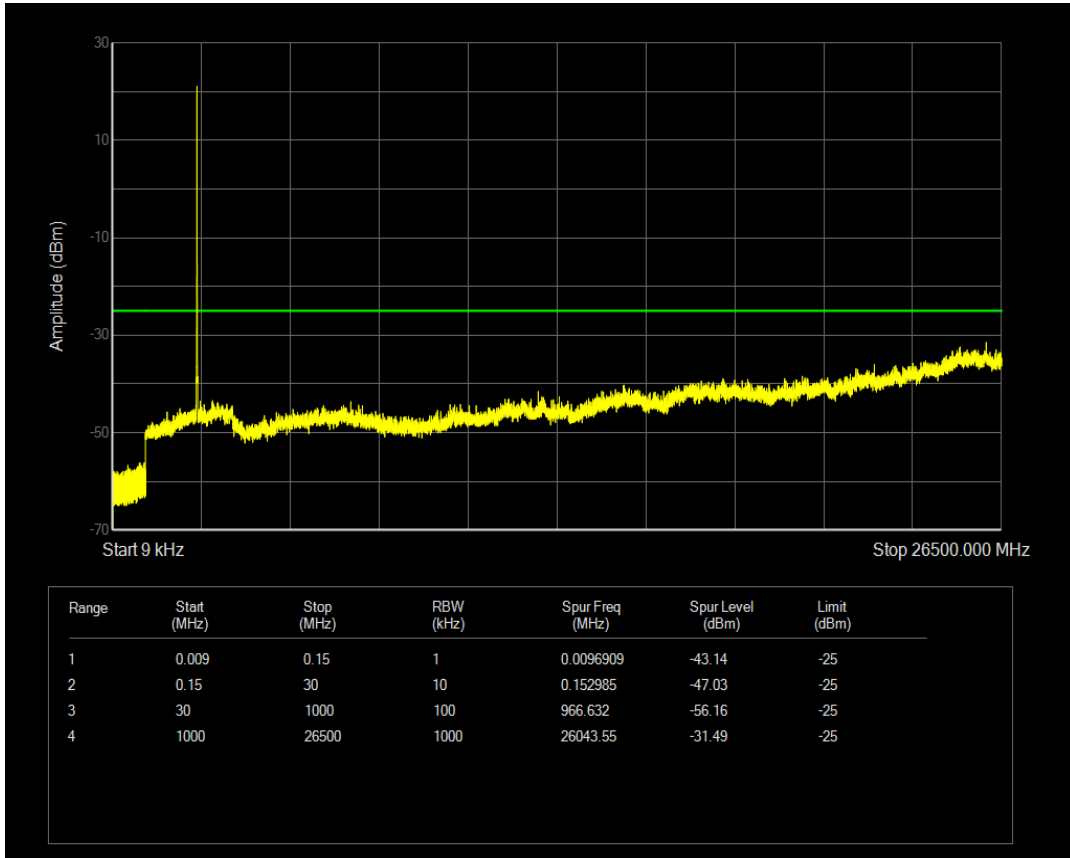

Band7 16QAM BW=5MHz Channel=20775 RB Size=1 Position=#0

Band7 16QAM BW=5MHz Channel=20775 RB Size=25 Position=#0

Band7 QPSK BW=5MHz Channel=21100 RB Size=1 Position=#0

Band7 QPSK BW=5MHz Channel=21100 RB Size=25 Position=#0

Band7 16QAM BW=5MHz Channel=21100 RB Size=1 Position=#0

Band7 16QAM BW=5MHz Channel=21100 RB Size=25 Position=#0

Band7 QPSK BW=5MHz Channel=21425 RB Size=1 Position=#0

Band7 QPSK BW=5MHz Channel=21425 RB Size=25 Position=#0