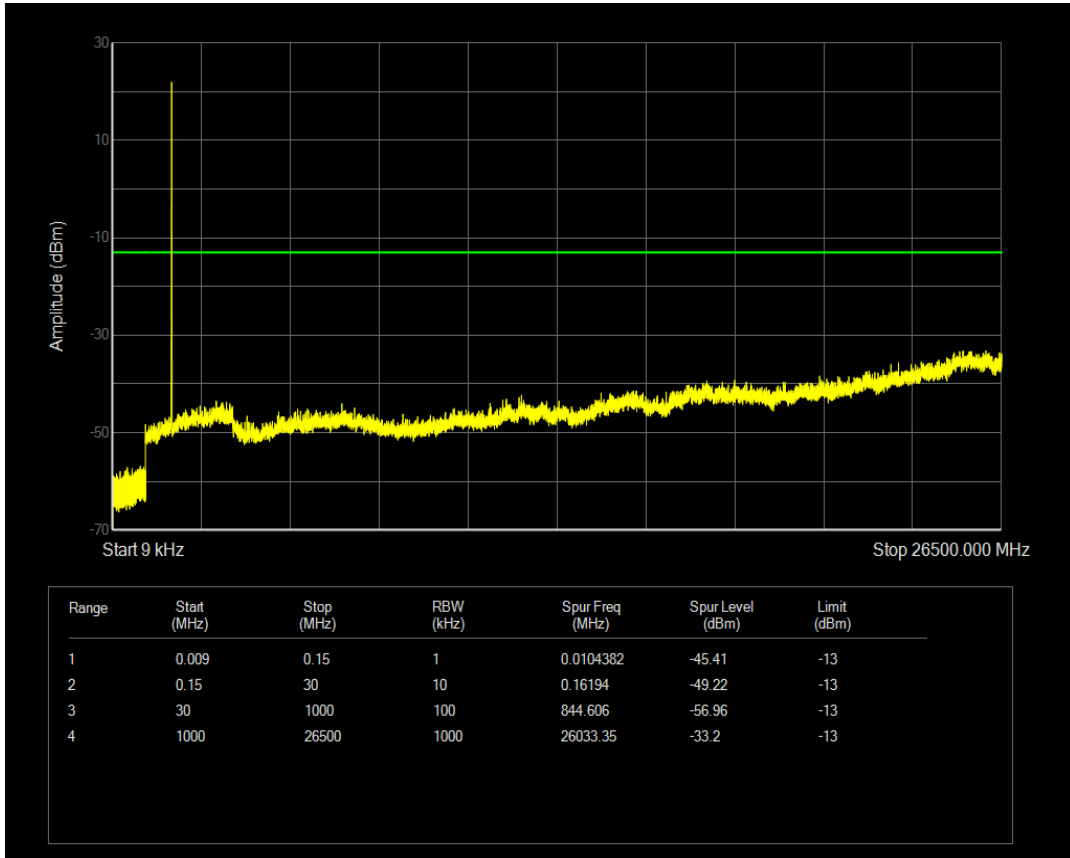

Band66 16QAM BW=3MHz Channel=132322 RB Size=1 Position=#0

Band66 16QAM BW=3MHz Channel=132322 RB Size=15 Position=#0

Band66 QPSK BW=3MHz Channel=132657 RB Size=1 Position=#0

Band66 QPSK BW=3MHz Channel=132657 RB Size=15 Position=#0