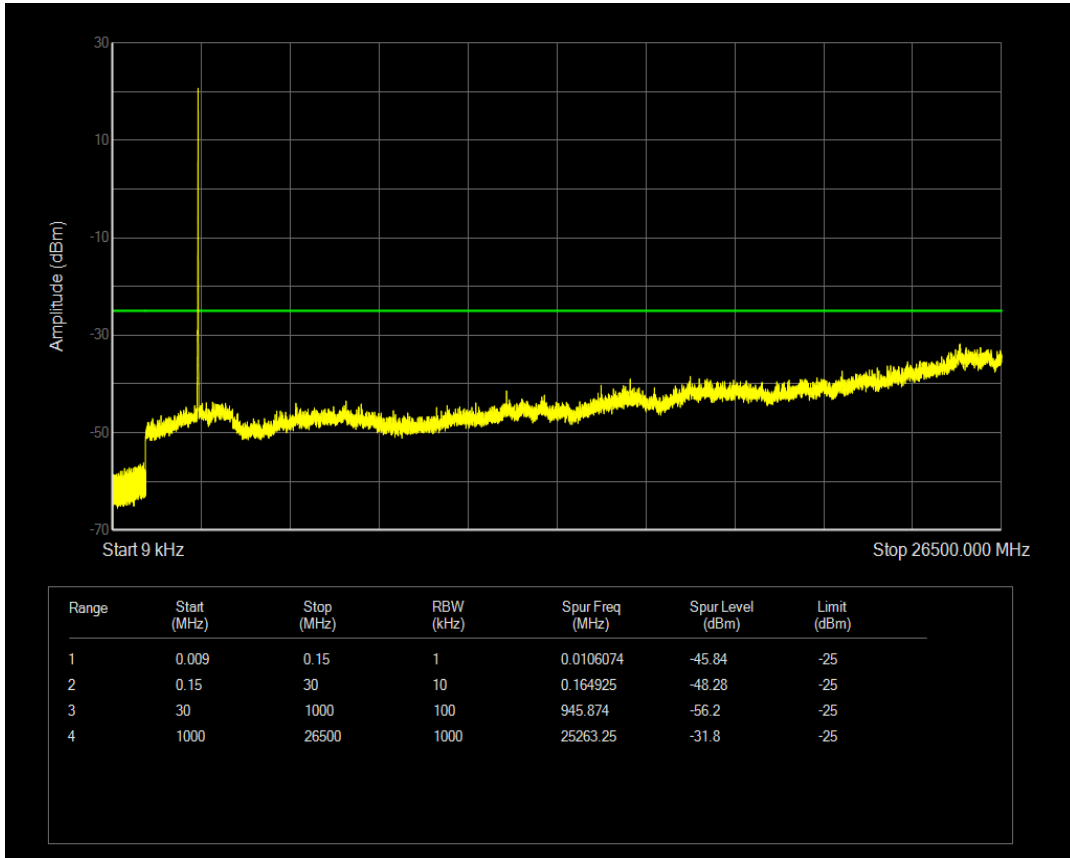

Band7 16QAM BW=5MHz Channel=21100 RB Size=1 Position=#0

Band7 16QAM BW=5MHz Channel=21100 RB Size=25 Position=#0

Band7 QPSK BW=5MHz Channel=21425 RB Size=1 Position=#0

Band7 QPSK BW=5MHz Channel=21425 RB Size=25 Position=#0

Band7 16QAM BW=5MHz Channel=21425 RB Size=1 Position=#0

Band7 16QAM BW=5MHz Channel=21425 RB Size=25 Position=#0

Band7 QPSK BW=10MHz Channel=20800 RB Size=1 Position=#0

Band7 16QAM BW=10MHz Channel=20800 RB Size=1 Position=#0