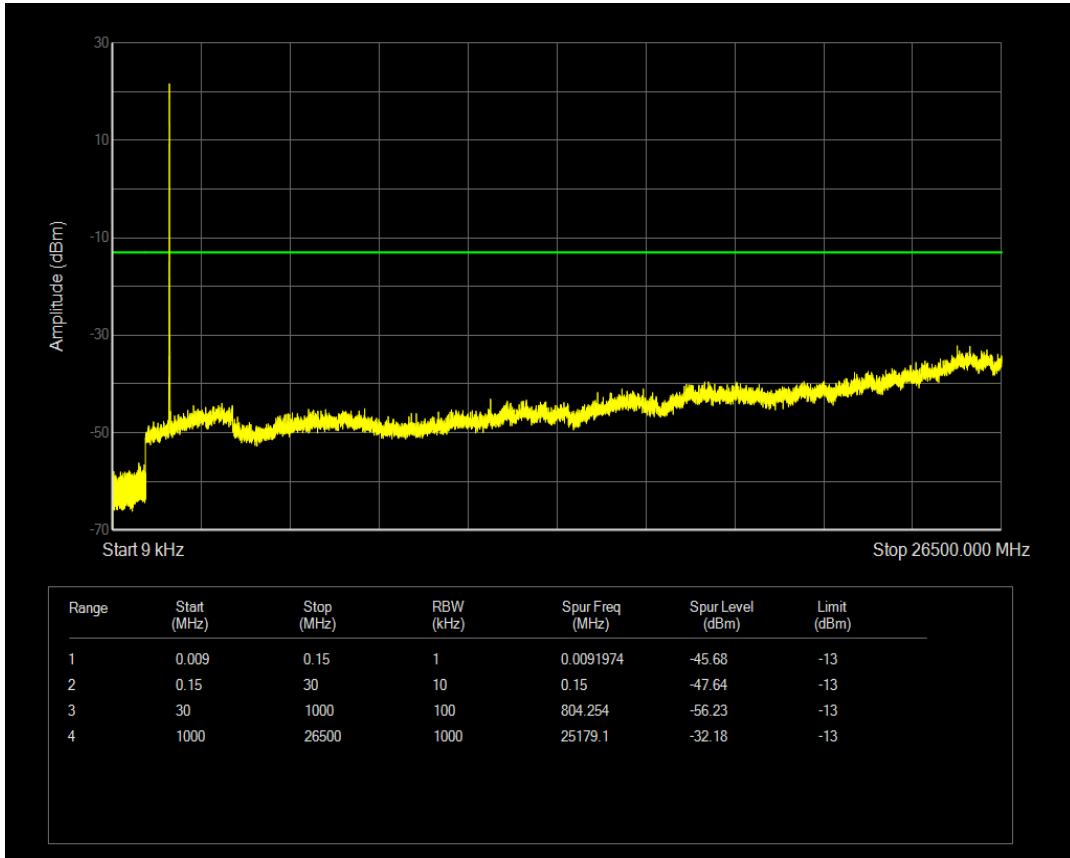

Band66 16QAM BW=5MHz Channel=131997 RB Size=25 Position=#0

Band66 QPSK BW=5MHz Channel=132322 RB Size=1 Position=#0