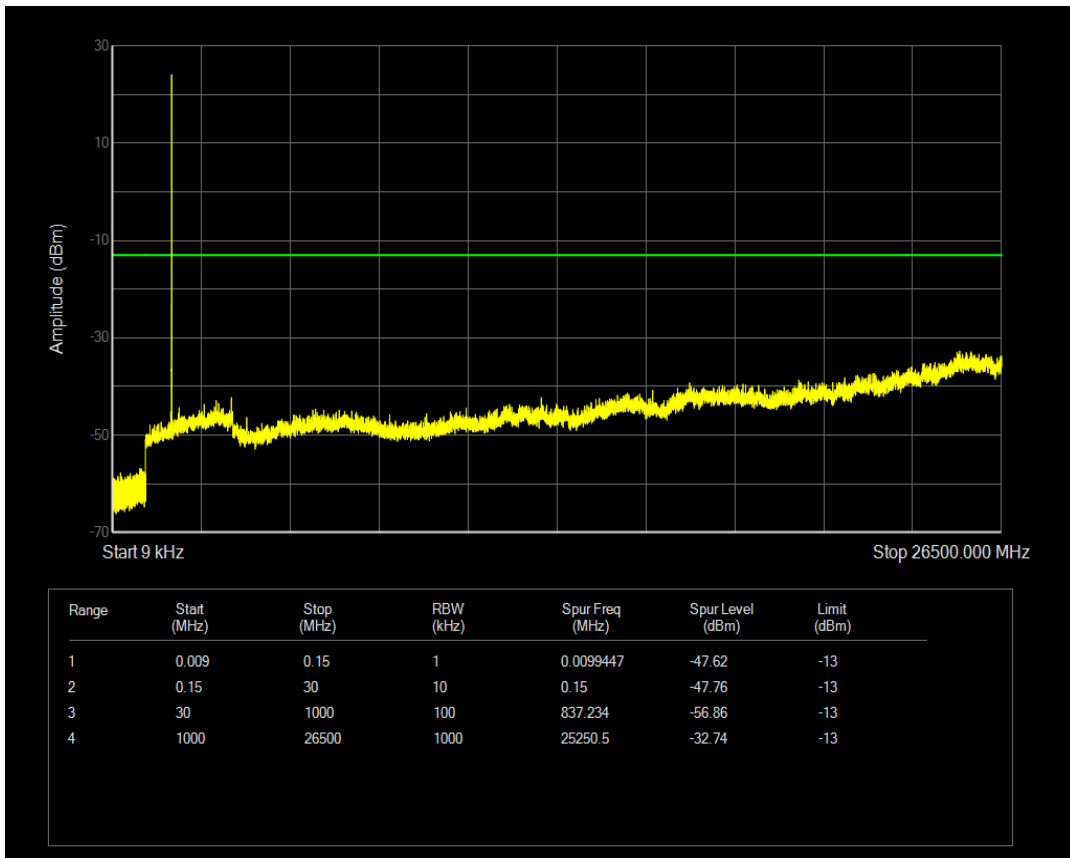

Band66 16QAM BW=1.4MHz Channel=132322 RB Size=1 Position=#0

Band66 16QAM BW=1.4MHz Channel=132322 RB Size=6 Position=#0

Band66 QPSK BW=1.4MHz Channel=132665 RB Size=6 Position=#0

Band66 QPSK BW=1.4MHz Channel=132665 RB Size=1 Position=#0