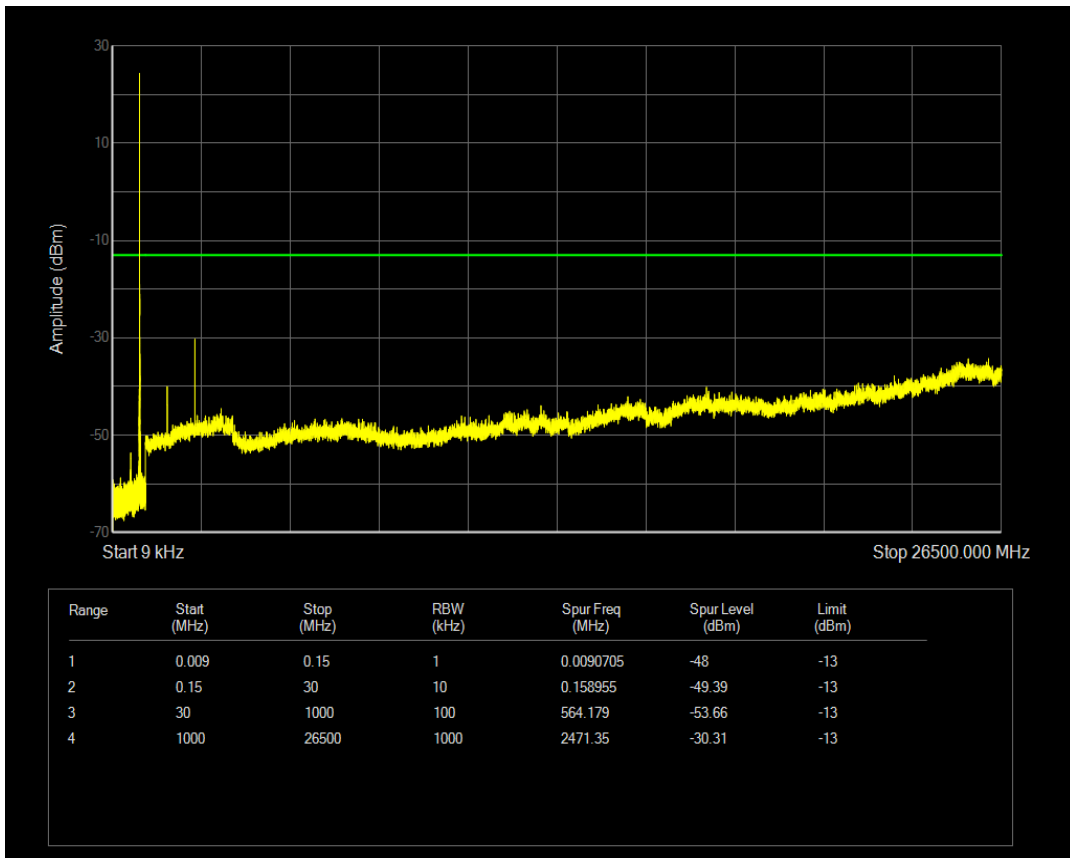

Band5 QPSK BW=3MHz Channel=20415 RB Size=1 Position=#0

Band5 QPSK BW=3MHz Channel=20415 RB Size=15 Position=#0