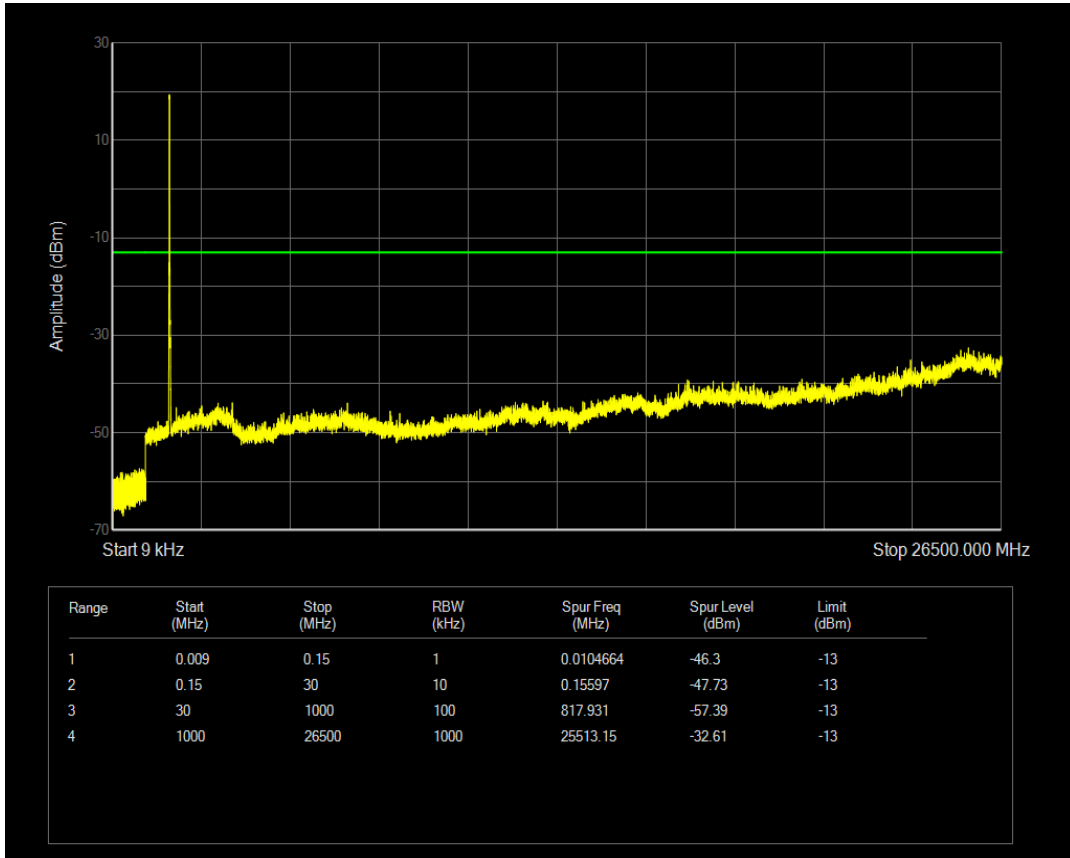

Band4 QPSK BW=5MHz Channel=20375 RB Size=1 Position=#0

Band4 QPSK BW=5MHz Channel=20375 RB Size=25 Position=#0

Band4 16QAM BW=5MHz Channel=20375 RB Size=1 Position=#0

Band4 16QAM BW=5MHz Channel=20375 RB Size=25 Position=#0

Band4 QPSK BW=10MHz Channel=20000 RB Size=1 Position=#0

Band4 QPSK BW=10MHz Channel=20000 RB Size=50 Position=#0

Band4 16QAM BW=10MHz Channel=20000 RB Size=1 Position=#0

Band4 16QAM BW=10MHz Channel=20000 RB Size=50 Position=#0