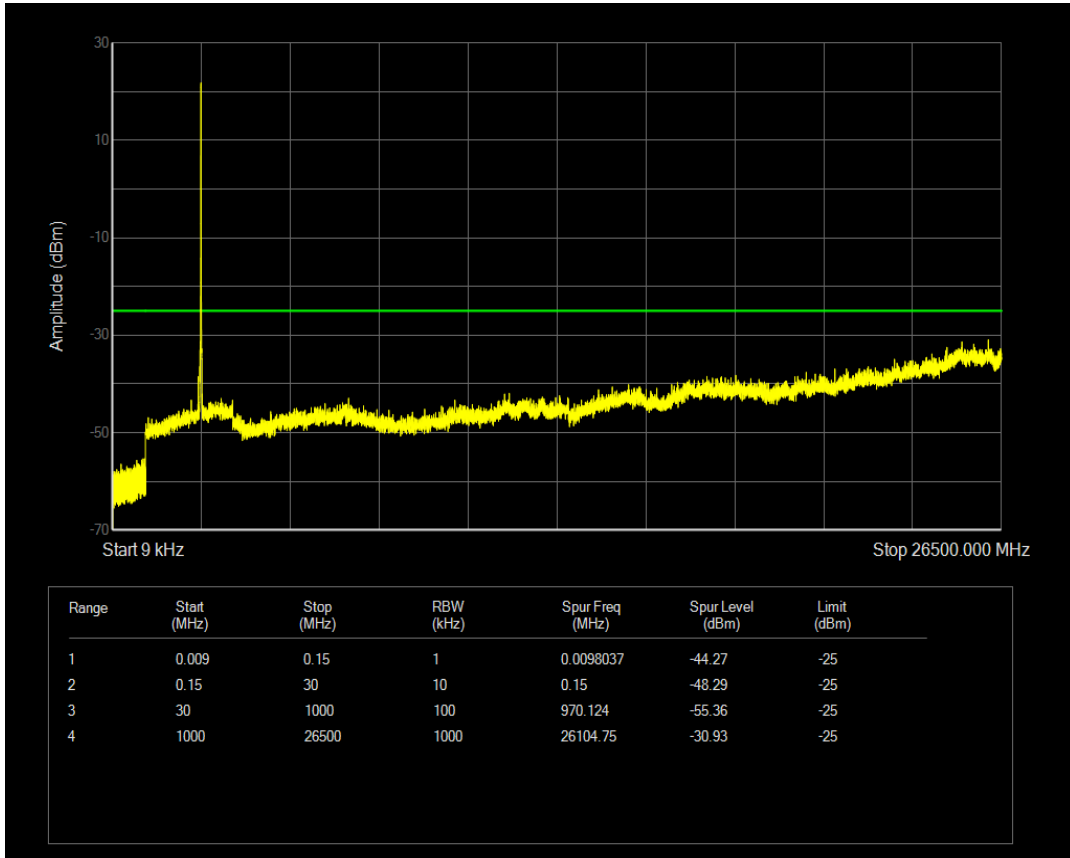

Band41(2535-2655) QPSK BW=5MHz Channel=41215 RB Size=25 Position=#0

Band41(2535-2655) 16QAM BW=5MHz Channel=41215 RB Size=1 Position=#0