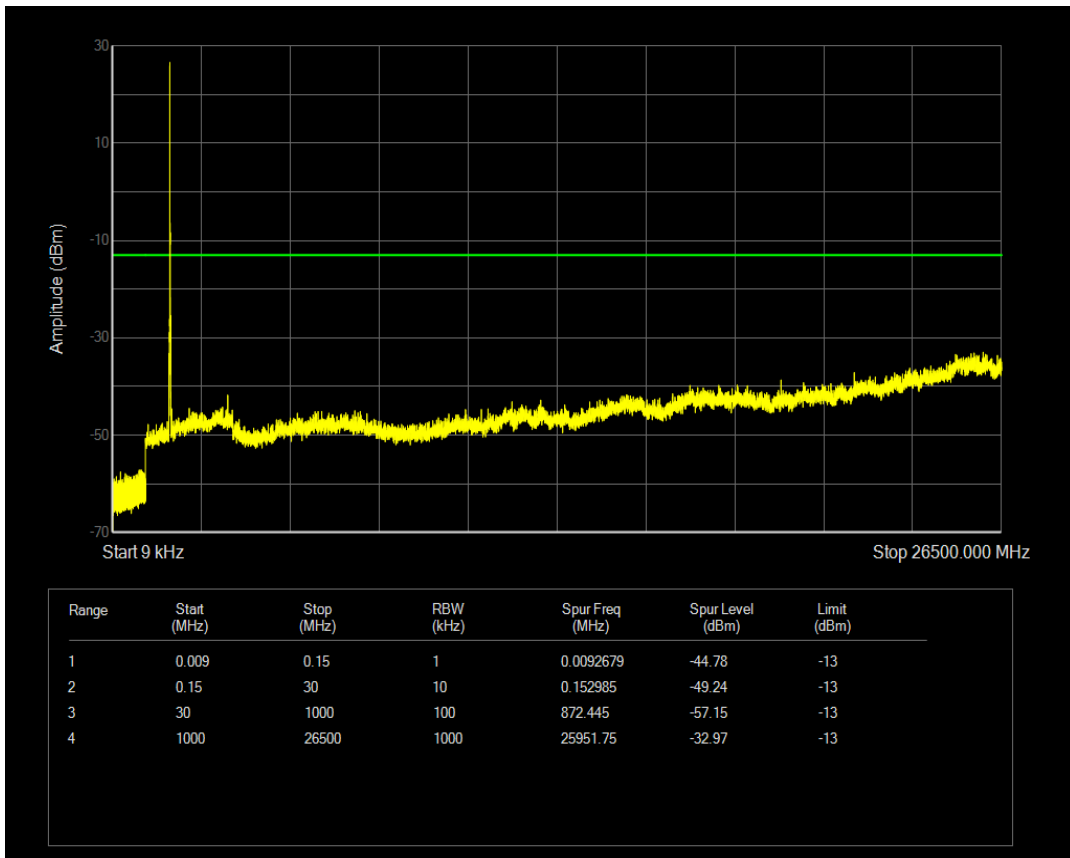

Band4 QPSK BW=15MHz Channel=20175 RB Size=1 Position=#0

Band4 QPSK BW=15MHz Channel=20175 RB Size=75 Position=#0