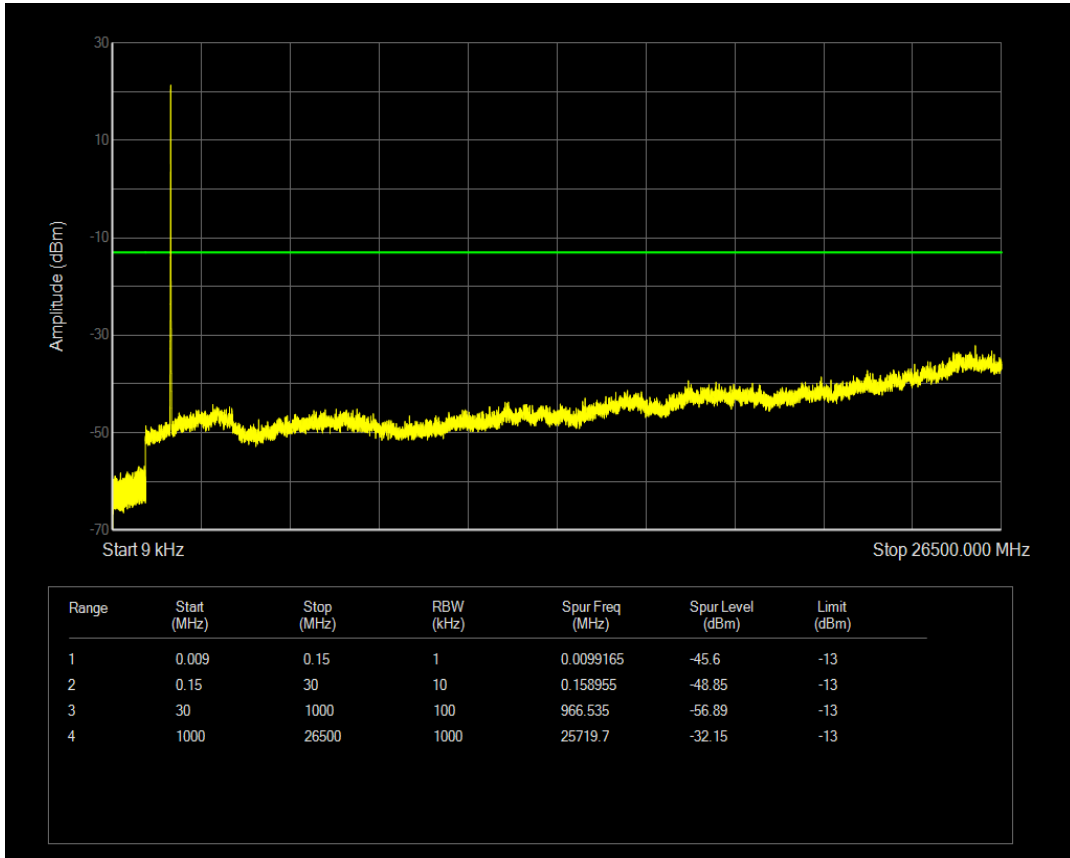

Band4 QPSK BW=5MHz Channel=19975 RB Size=1 Position=#0

Band4 QPSK BW=5MHz Channel=19975 RB Size=25 Position=#0

Band4 16QAM BW=5MHz Channel=19975 RB Size=1 Position=#0

Band4 16QAM BW=5MHz Channel=19975 RB Size=25 Position=#0

Band4 QPSK BW=5MHz Channel=20175 RB Size=1 Position=#0

Band4 QPSK BW=5MHz Channel=20175 RB Size=25 Position=#0

Band4 16QAM BW=5MHz Channel=20175 RB Size=1 Position=#0

Band4 16QAM BW=5MHz Channel=20175 RB Size=25 Position=#0

Band4 QPSK BW=5MHz Channel=20375 RB Size=1 Position=#0

Band4 QPSK BW=5MHz Channel=20375 RB Size=25 Position=#0

Band4 16QAM BW=5MHz Channel=20375 RB Size=1 Position=#0

Band4 16QAM BW=5MHz Channel=20375 RB Size=25 Position=#0