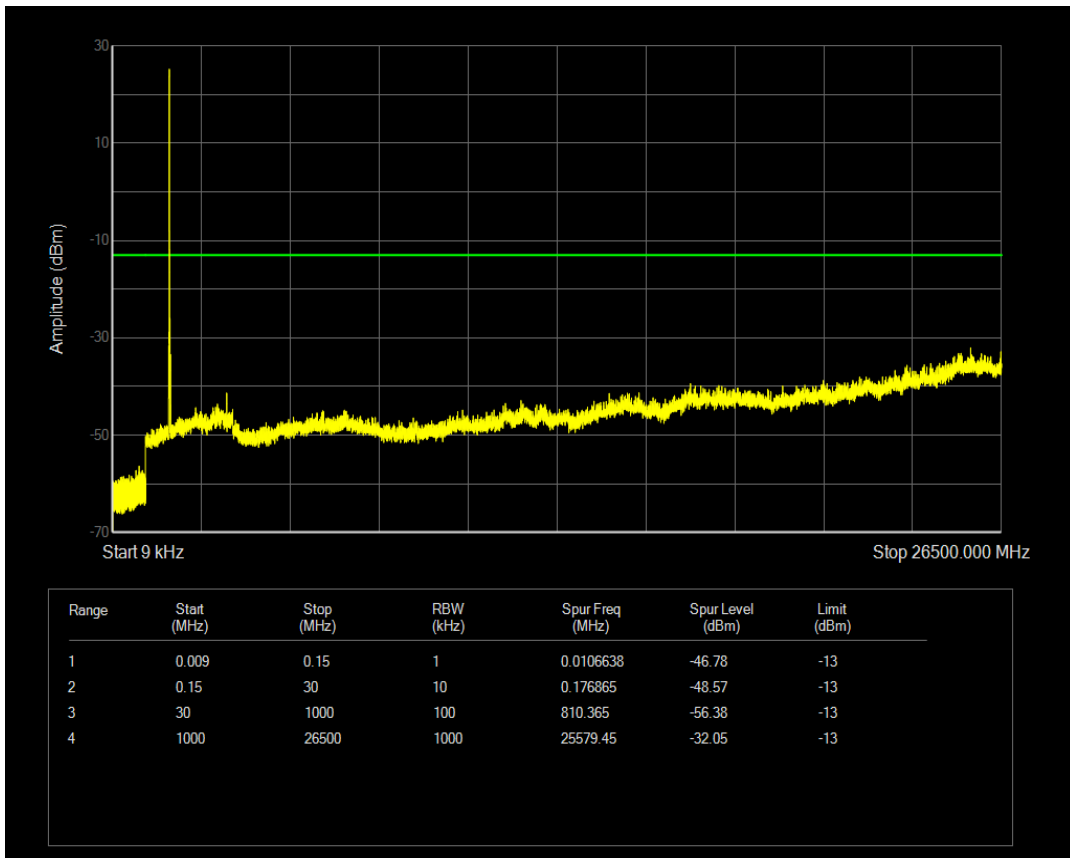

Band4 QPSK BW=5MHz Channel=20375 RB Size=1 Position=#0

Band4 QPSK BW=5MHz Channel=20375 RB Size=25 Position=#0

Band4 16QAM BW=5MHz Channel=20375 RB Size=1 Position=#0

Band4 16QAM BW=5MHz Channel=20375 RB Size=25 Position=#0

Band4 QPSK BW=10MHz Channel=20000 RB Size=1 Position=#0

Band4 QPSK BW=10MHz Channel=20000 RB Size=50 Position=#0

Band4 16QAM BW=10MHz Channel=20000 RB Size=1 Position=#0

Band4 16QAM BW=10MHz Channel=20000 RB Size=50 Position=#0