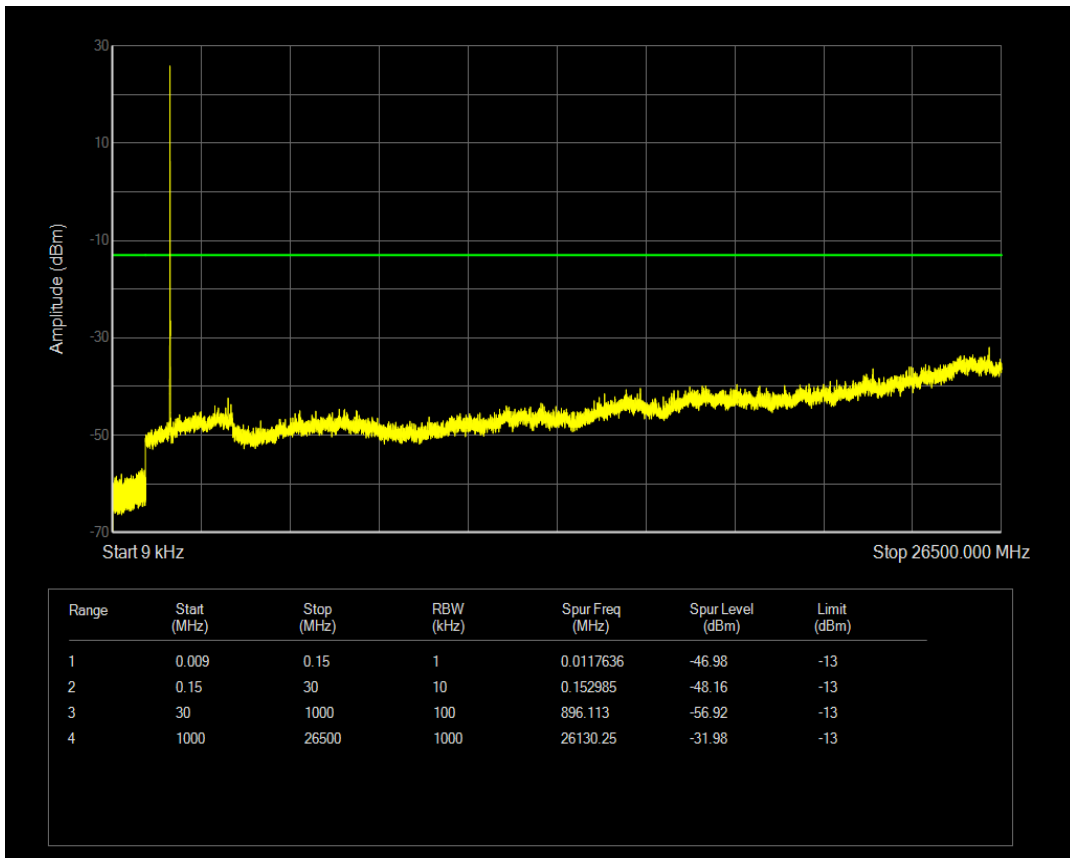

Band4 QPSK BW=5MHz Channel=19975 RB Size=1 Position=#0

Band4 QPSK BW=5MHz Channel=19975 RB Size=25 Position=#0

Band4 16QAM BW=5MHz Channel=19975 RB Size=1 Position=#0

Band4 16QAM BW=5MHz Channel=19975 RB Size=25 Position=#0

Band4 QPSK BW=5MHz Channel=20175 RB Size=1 Position=#0

Band4 QPSK BW=5MHz Channel=20175 RB Size=25 Position=#0

Band4 16QAM BW=5MHz Channel=20175 RB Size=1 Position=#0

Band4 16QAM BW=5MHz Channel=20175 RB Size=25 Position=#0