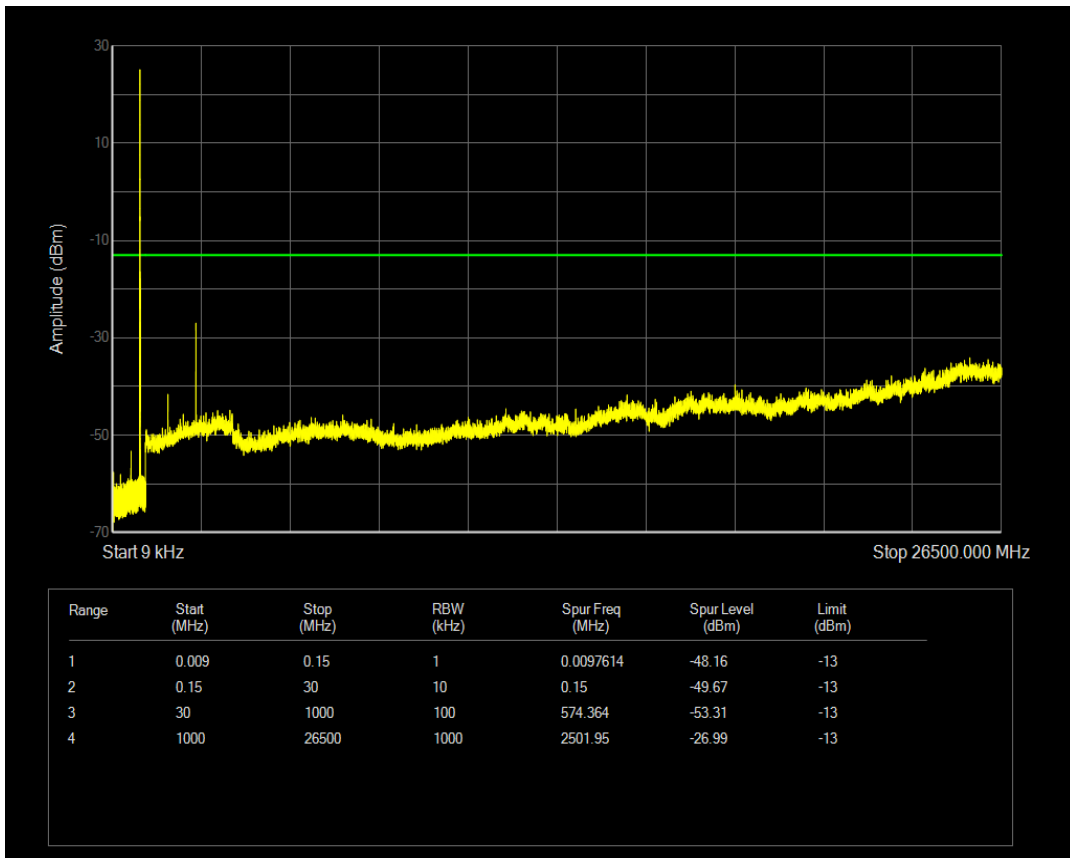

Band5 16QAM BW=5MHz Channel=20525 RB Size=1 Position=#0

Band5 16QAM BW=5MHz Channel=20525 RB Size=25 Position=#0