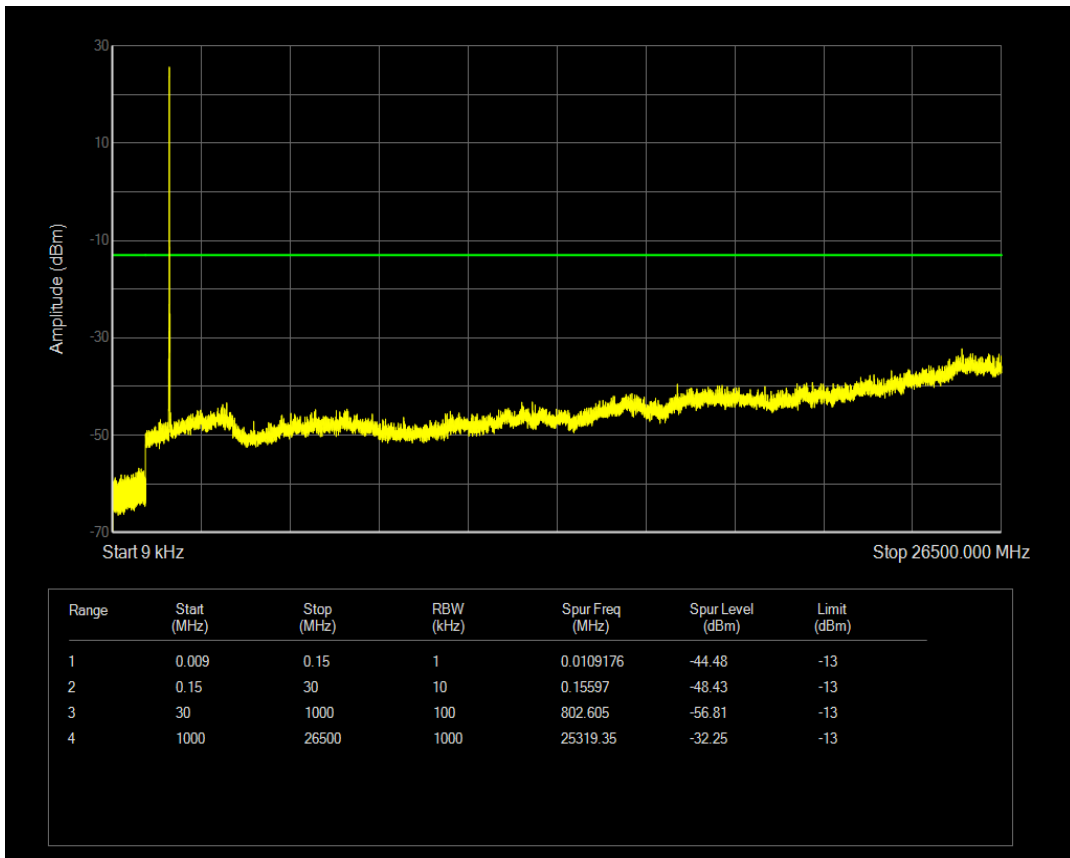

Band4 QPSK BW=5MHz Channel=20375 RB Size=1 Position=#0

Band4 QPSK BW=5MHz Channel=20375 RB Size=25 Position=#0

Band4 16QAM BW=5MHz Channel=20375 RB Size=1 Position=#0

Band4 16QAM BW=5MHz Channel=20375 RB Size=25 Position=#0

Band4 QPSK BW=10MHz Channel=20000 RB Size=1 Position=#0

Band4 QPSK BW=10MHz Channel=20000 RB Size=50 Position=#0

Band4 16QAM BW=10MHz Channel=20000 RB Size=1 Position=#0

Band4 16QAM BW=10MHz Channel=20000 RB Size=50 Position=#0