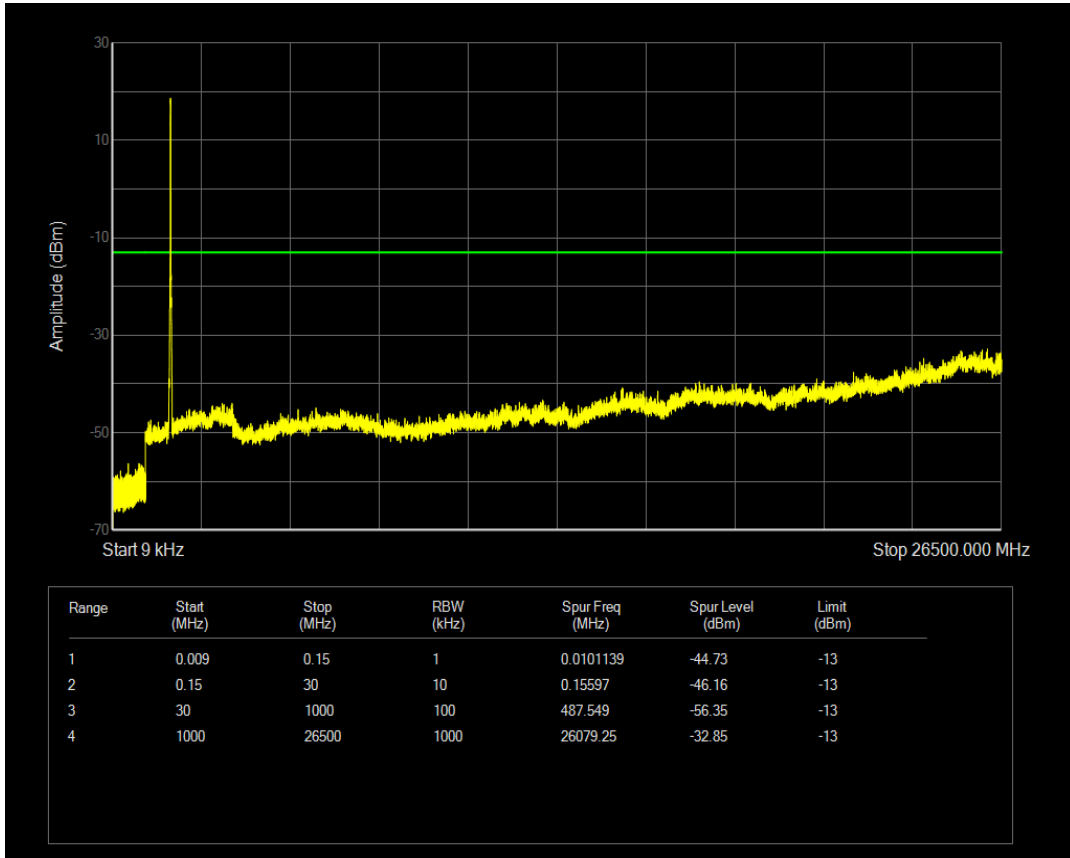

Band4 QPSK BW=15MHz Channel=20175 RB Size=1 Position=#0

Band4 QPSK BW=15MHz Channel=20175 RB Size=75 Position=#0

Band4 16QAM BW=15MHz Channel=20175 RB Size=1 Position=#0

Band4 16QAM BW=15MHz Channel=20175 RB Size=75 Position=#0

Band4 QPSK BW=15MHz Channel=20325 RB Size=1 Position=#0

Band4 QPSK BW=15MHz Channel=20325 RB Size=75 Position=#0

Band4 16QAM BW=15MHz Channel=20325 RB Size=1 Position=#0

Band4 16QAM BW=15MHz Channel=20325 RB Size=75 Position=#0