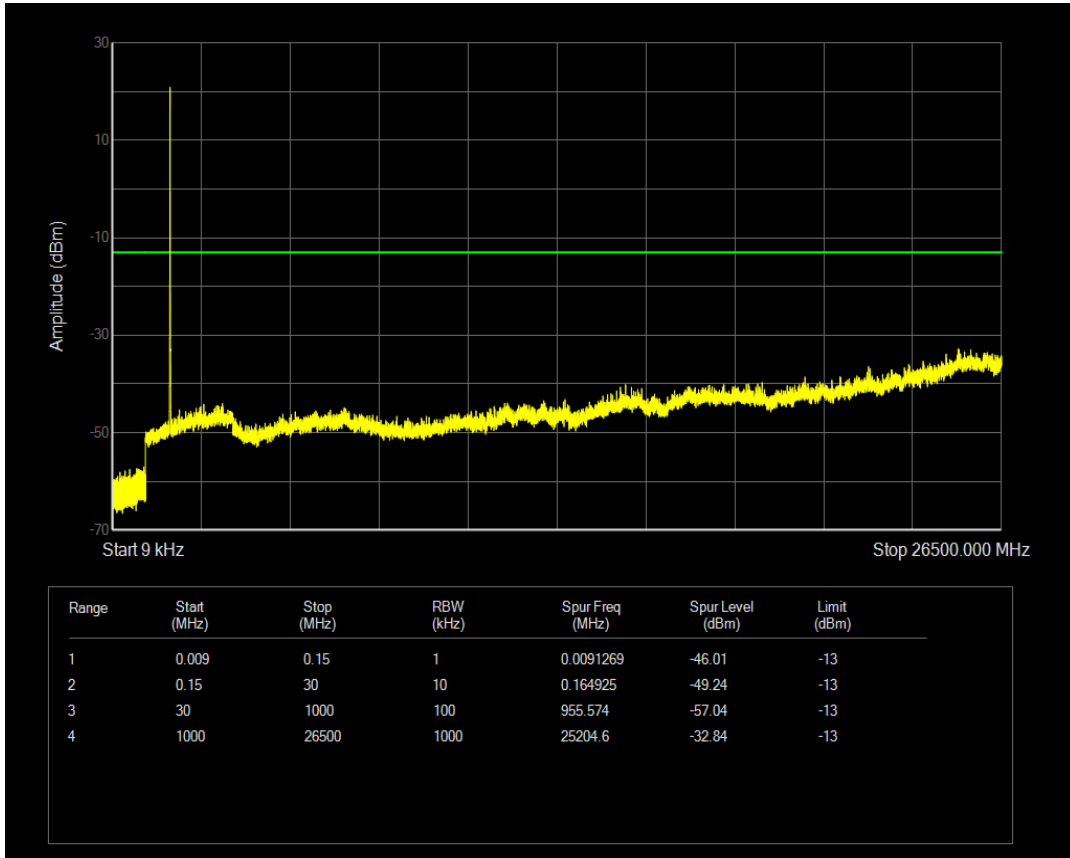

Band4 QPSK BW=5MHz Channel=19975 RB Size=1 Position=#0

Band4 QPSK BW=5MHz Channel=19975 RB Size=25 Position=#0

Band4 16QAM BW=5MHz Channel=19975 RB Size=1 Position=#0

Band4 16QAM BW=5MHz Channel=19975 RB Size=25 Position=#0

Band4 QPSK BW=5MHz Channel=20175 RB Size=1 Position=#0

Band4 QPSK BW=5MHz Channel=20175 RB Size=25 Position=#0

Band4 16QAM BW=5MHz Channel=20175 RB Size=1 Position=#0

Band4 16QAM BW=5MHz Channel=20175 RB Size=25 Position=#0

Band4 QPSK BW=5MHz Channel=20375 RB Size=1 Position=#0

Band4 QPSK BW=5MHz Channel=20375 RB Size=25 Position=#0

Band4 16QAM BW=5MHz Channel=20375 RB Size=1 Position=#0

Band4 16QAM BW=5MHz Channel=20375 RB Size=25 Position=#0