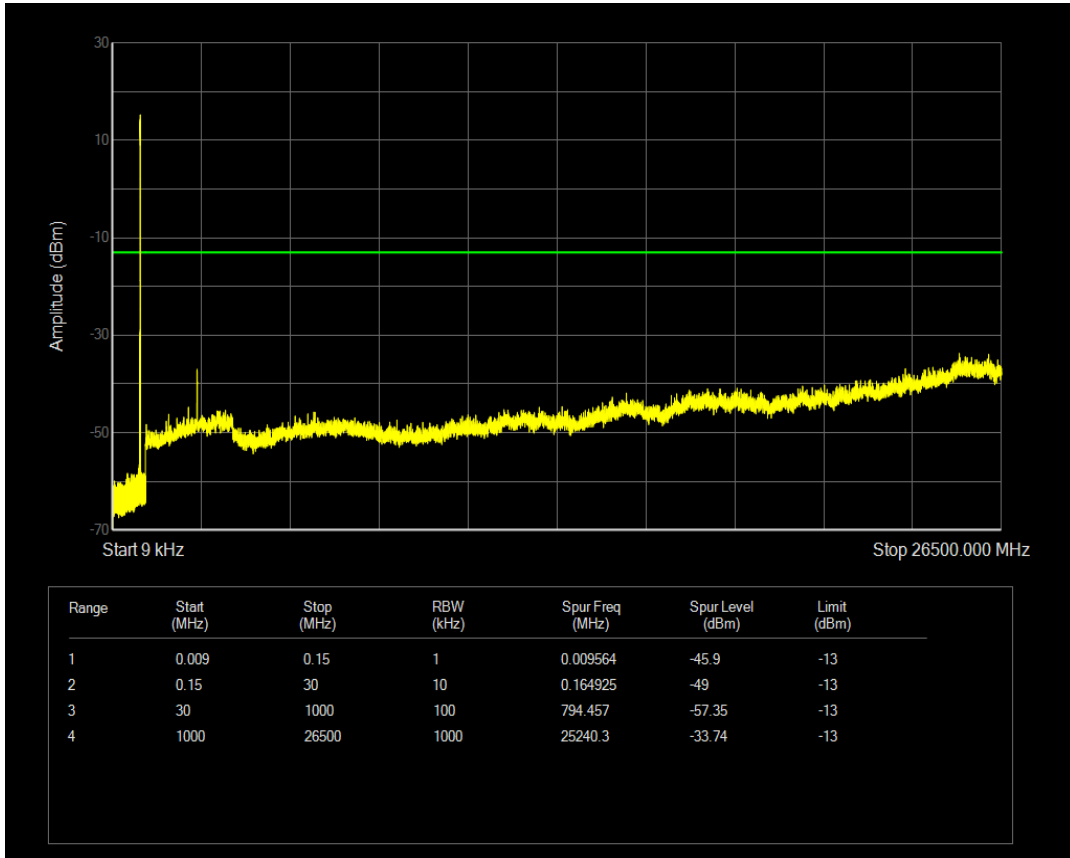

Band5 QPSK BW=5MHz Channel=20525 RB Size=1 Position=#0

Band5 QPSK BW=5MHz Channel=20525 RB Size=25 Position=#0

Band5 16QAM BW=5MHz Channel=20525 RB Size=1 Position=#0

Band5 16QAM BW=5MHz Channel=20525 RB Size=25 Position=#0

Band5 QPSK BW=5MHz Channel=20625 RB Size=1 Position=#0

Band5 QPSK BW=5MHz Channel=20625 RB Size=25 Position=#0

Band5 16QAM BW=5MHz Channel=20625 RB Size=1 Position=#0

Band5 16QAM BW=5MHz Channel=20625 RB Size=25 Position=#0