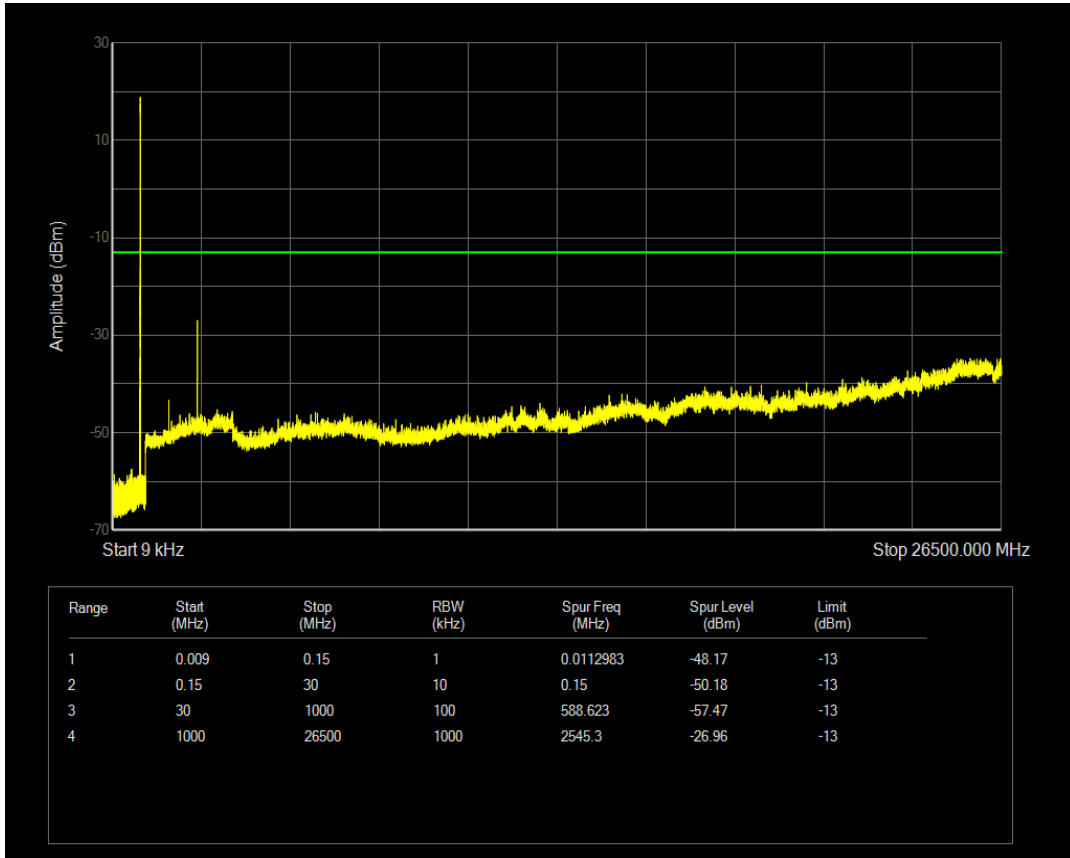

Band5 QPSK BW=1.4MHz Channel=20643 RB Size=6 Position=#0

Band5 QPSK BW=1.4MHz Channel=20643 RB Size=1 Position=#0

Band5 16QAM BW=1.4MHz Channel=20643 RB Size=1 Position=#0

Band5 16QAM BW=1.4MHz Channel=20643 RB Size=6 Position=#0