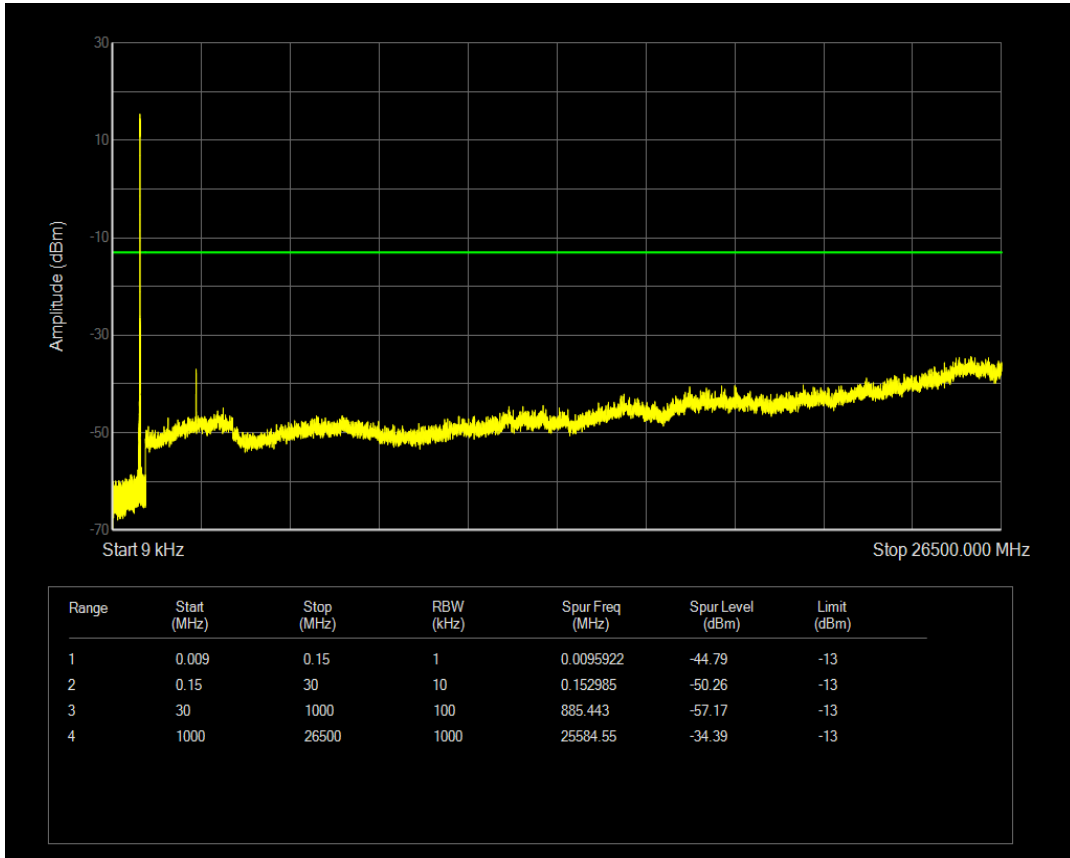

Band5 QPSK BW=5MHz Channel=20425 RB Size=1 Position=#0

Band5 QPSK BW=5MHz Channel=20425 RB Size=25 Position=#0

Band5 16QAM BW=5MHz Channel=20425 RB Size=1 Position=#0

Band5 16QAM BW=5MHz Channel=20425 RB Size=25 Position=#0

Band5 QPSK BW=5MHz Channel=20525 RB Size=1 Position=#0

Band5 QPSK BW=5MHz Channel=20525 RB Size=25 Position=#0

Band5 16QAM BW=5MHz Channel=20525 RB Size=1 Position=#0

Band5 16QAM BW=5MHz Channel=20525 RB Size=25 Position=#0