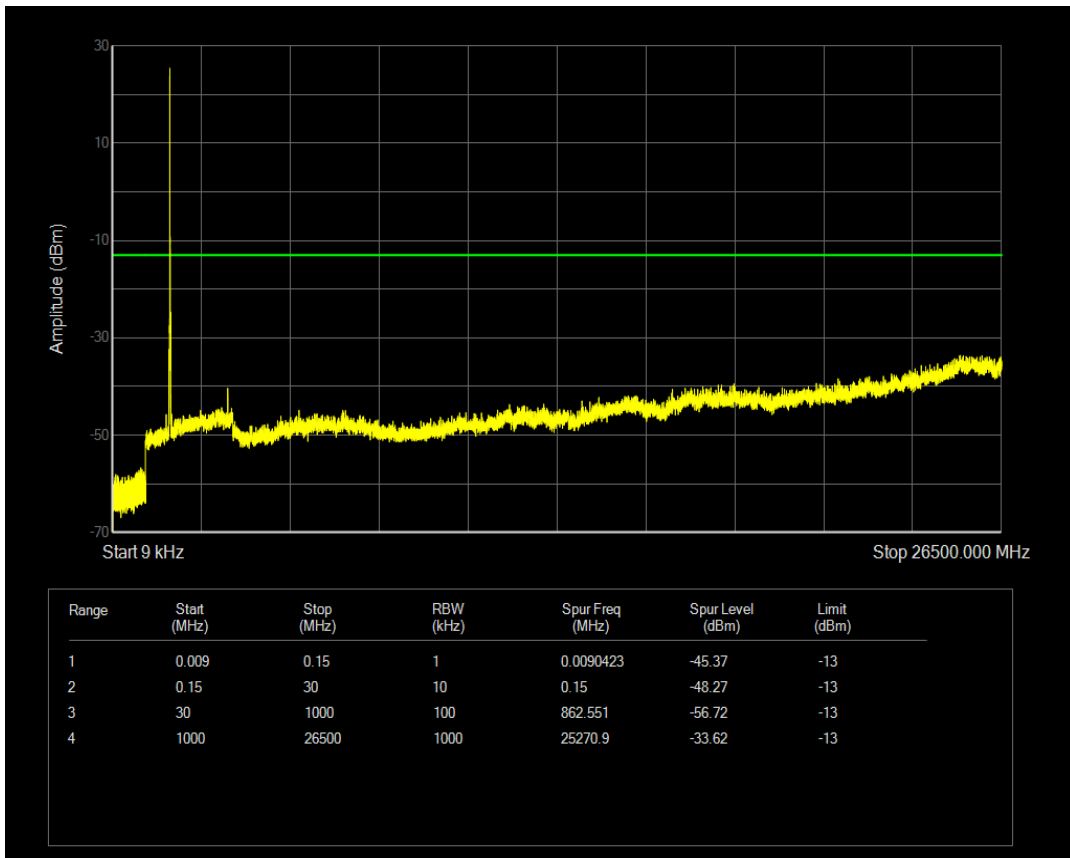

Band4 16QAM BW=15MHz Channel=20175 RB Size=1 Position=#0

Band4 16QAM BW=15MHz Channel=20175 RB Size=75 Position=#0