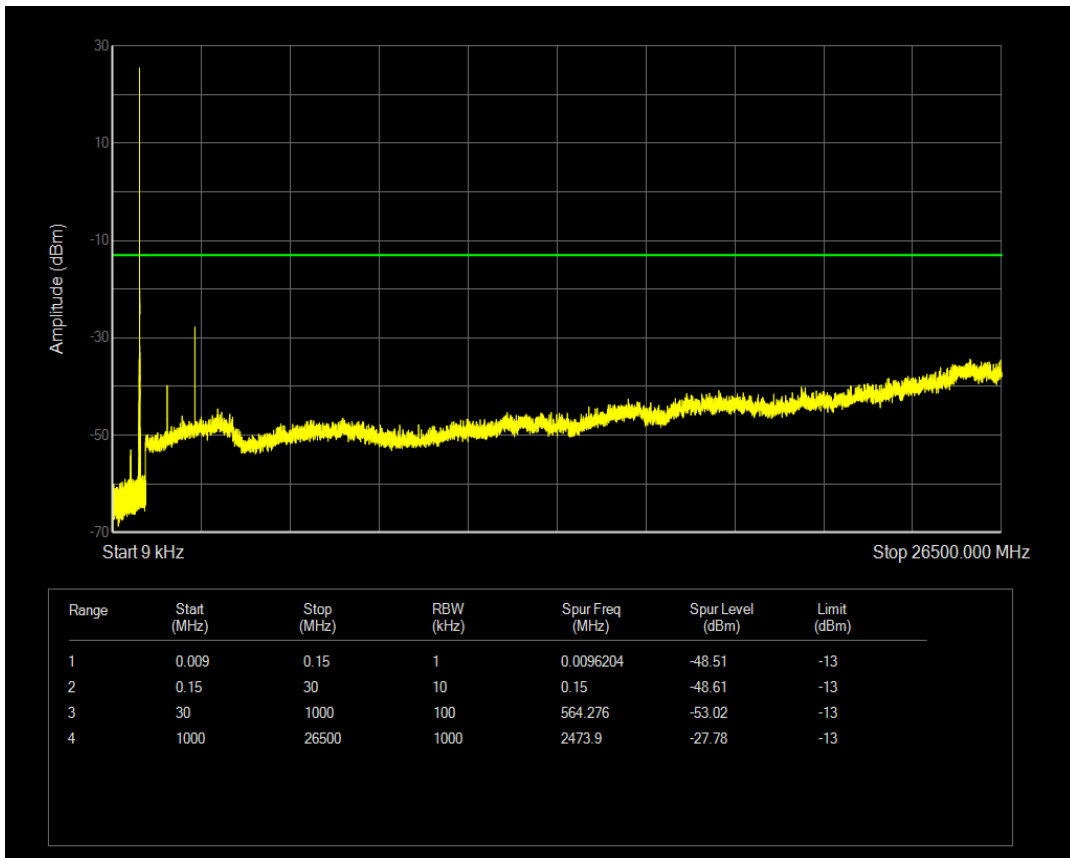

Band5 16QAM BW=3MHz Channel=20415 RB Size=1 Position=#0

Band5 16QAM BW=3MHz Channel=20415 RB Size=15 Position=#0