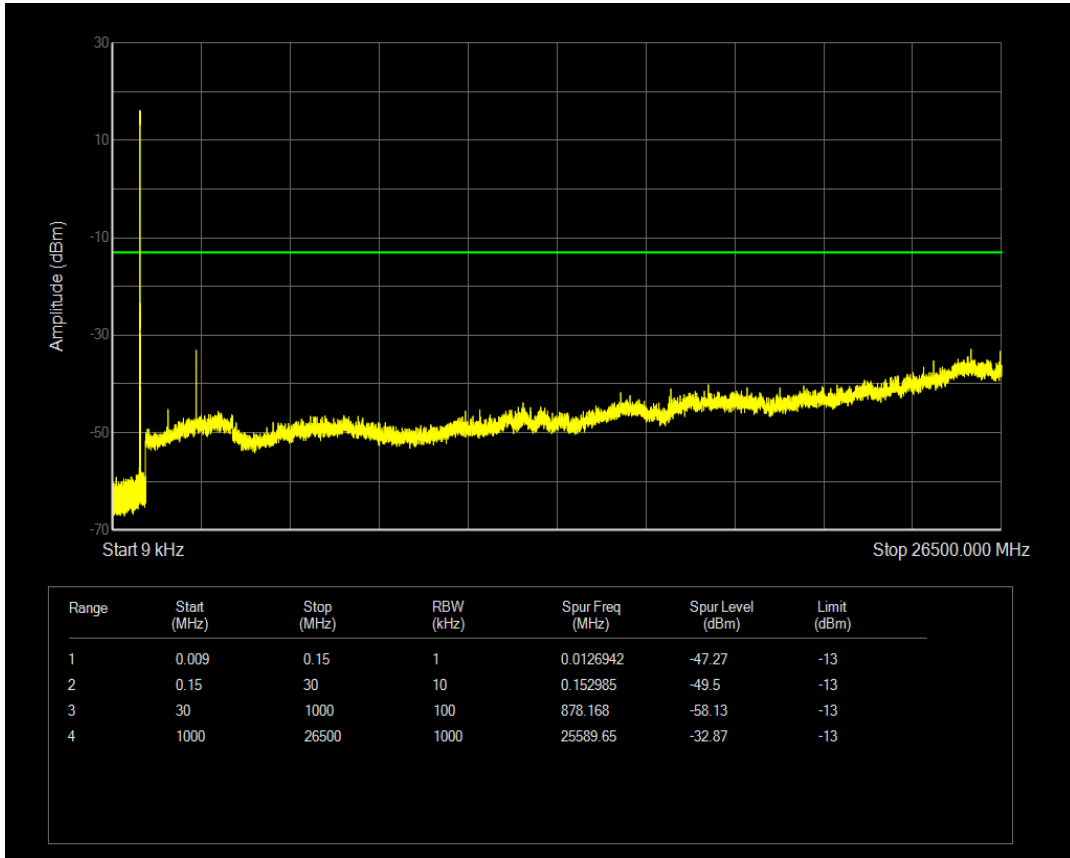

Band5 QPSK BW=3MHz Channel=20525 RB Size=15 Position=#0

Band5 16QAM BW=3MHz Channel=20525 RB Size=1 Position=#0