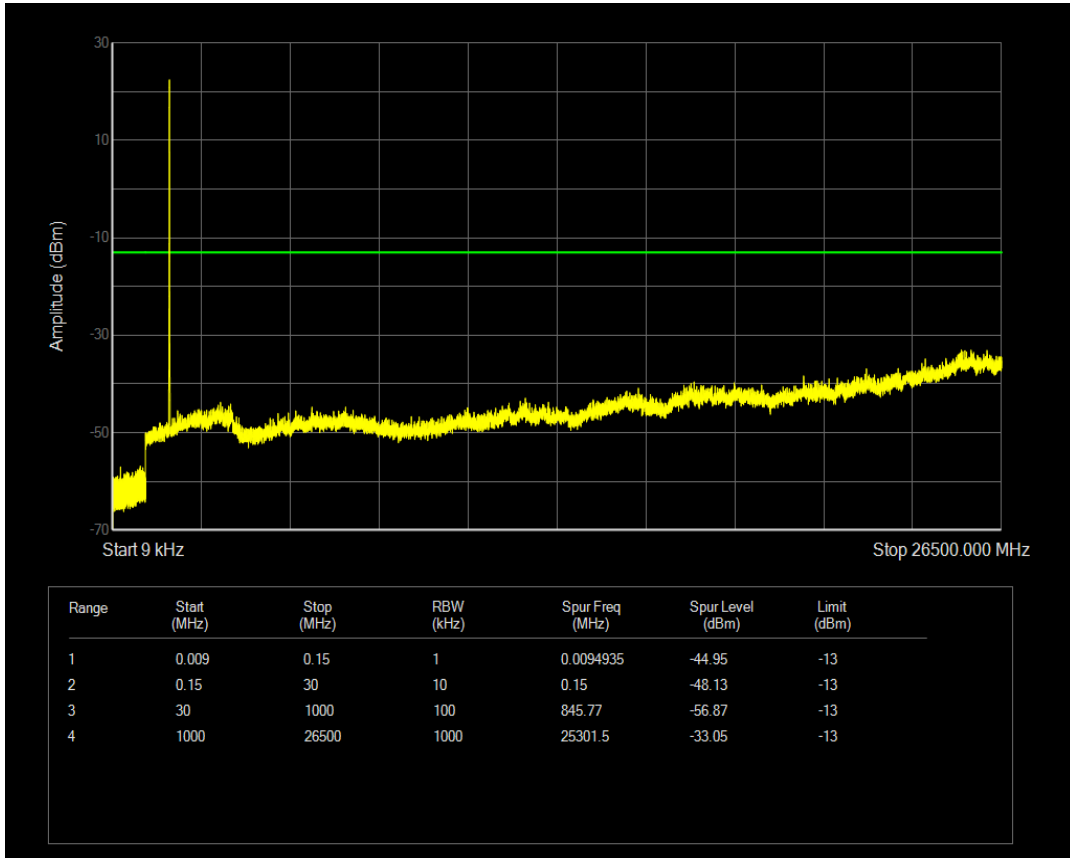

Band4 QPSK BW=5MHz Channel=19975 RB Size=1 Position=#0

Band4 QPSK BW=5MHz Channel=19975 RB Size=25 Position=#0

Band4 16QAM BW=5MHz Channel=19975 RB Size=1 Position=#0

Band4 16QAM BW=5MHz Channel=19975 RB Size=25 Position=#0

Band4 QPSK BW=5MHz Channel=20175 RB Size=1 Position=#0

Band4 QPSK BW=5MHz Channel=20175 RB Size=25 Position=#0

Band4 16QAM BW=5MHz Channel=20175 RB Size=1 Position=#0

Band4 16QAM BW=5MHz Channel=20175 RB Size=25 Position=#0