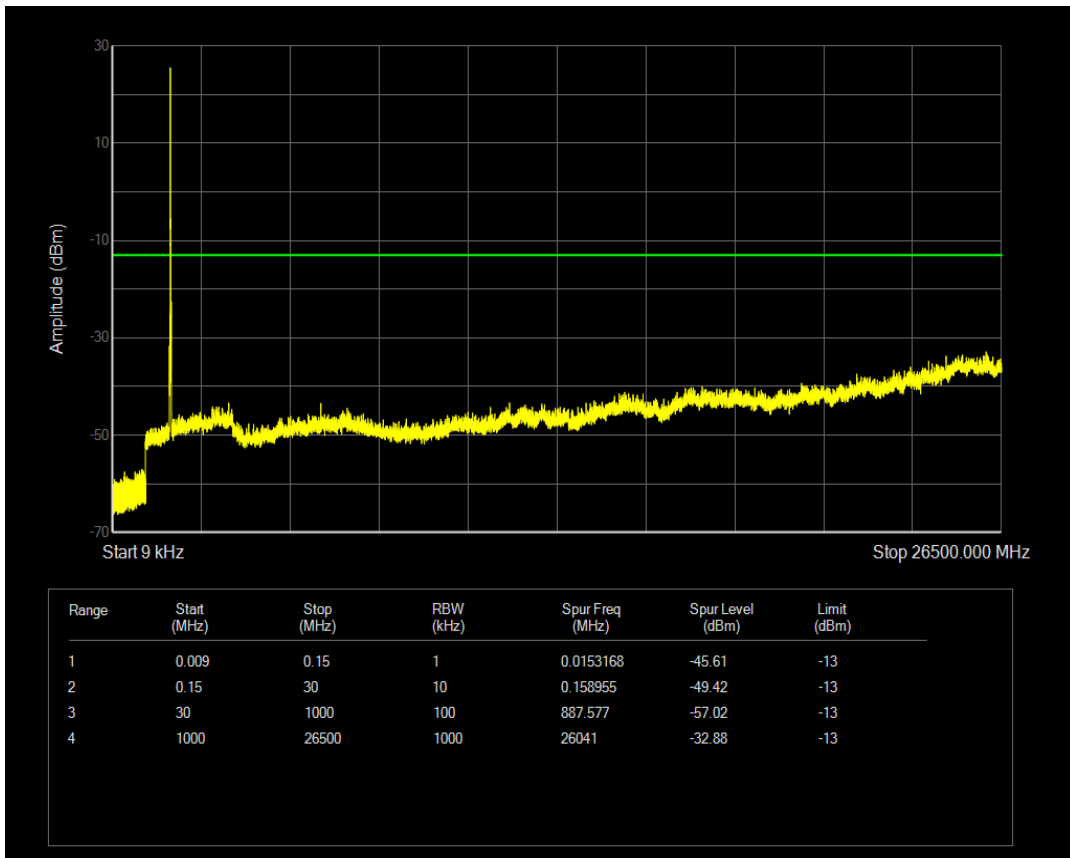

Band4 QPSK BW=15MHz Channel=20325 RB Size=1 Position=#0

Band4 QPSK BW=15MHz Channel=20325 RB Size=75 Position=#0