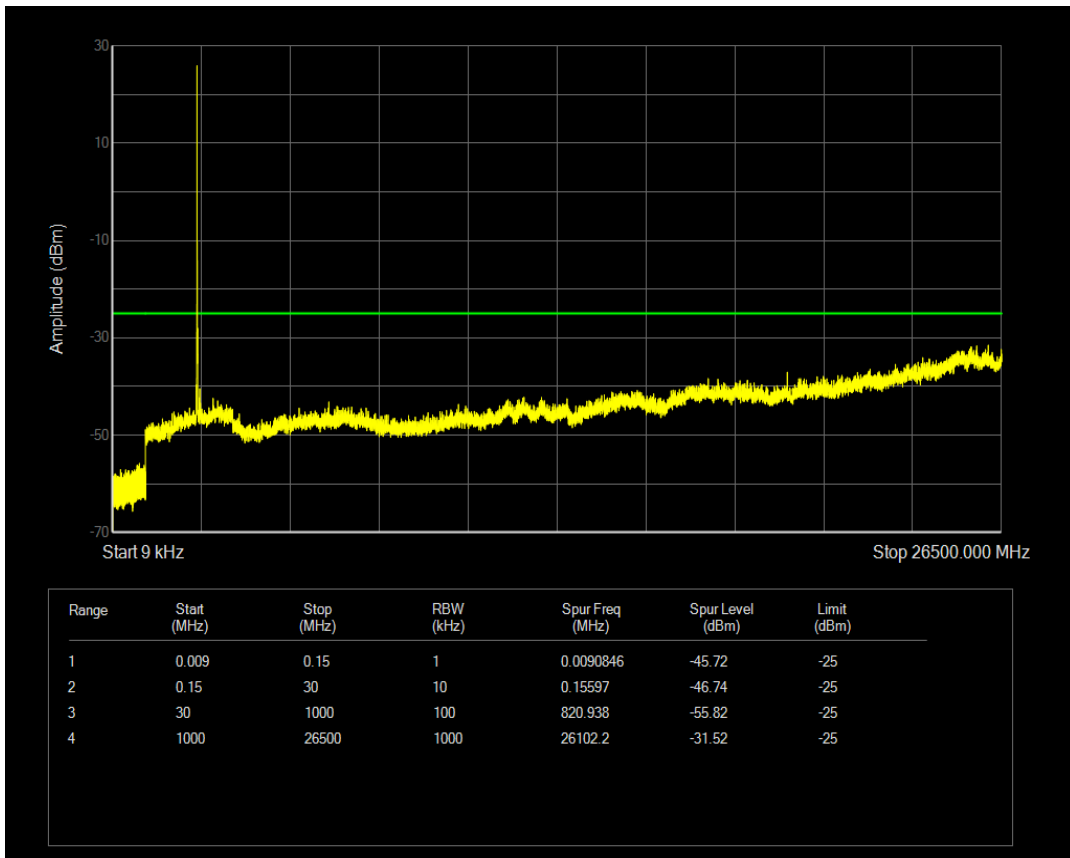

Band41(2535-2655) QPSK BW=10MHz Channel=40090 RB Size=1 Position=#0

Band41(2535-2655) QPSK BW=10MHz Channel=40090 RB Size=50 Position=#0