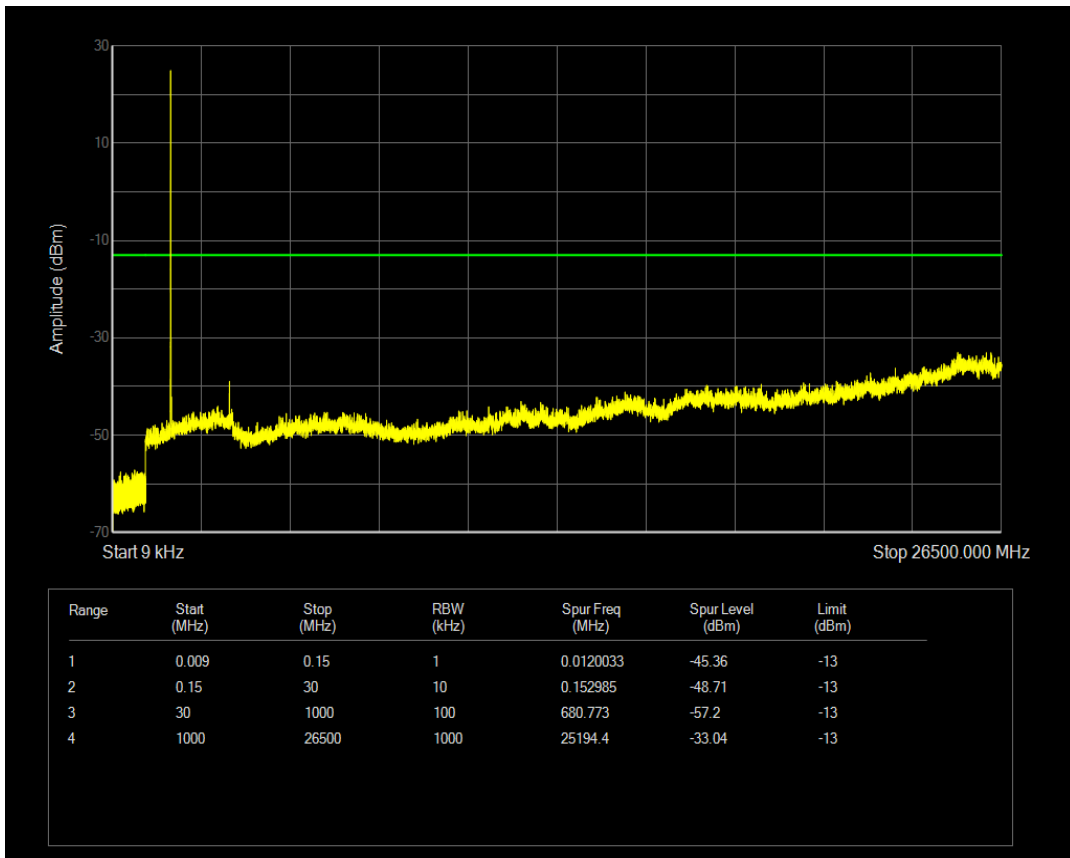

Band4 QPSK BW=5MHz Channel=20375 RB Size=1 Position=#0

Band4 QPSK BW=5MHz Channel=20375 RB Size=25 Position=#0