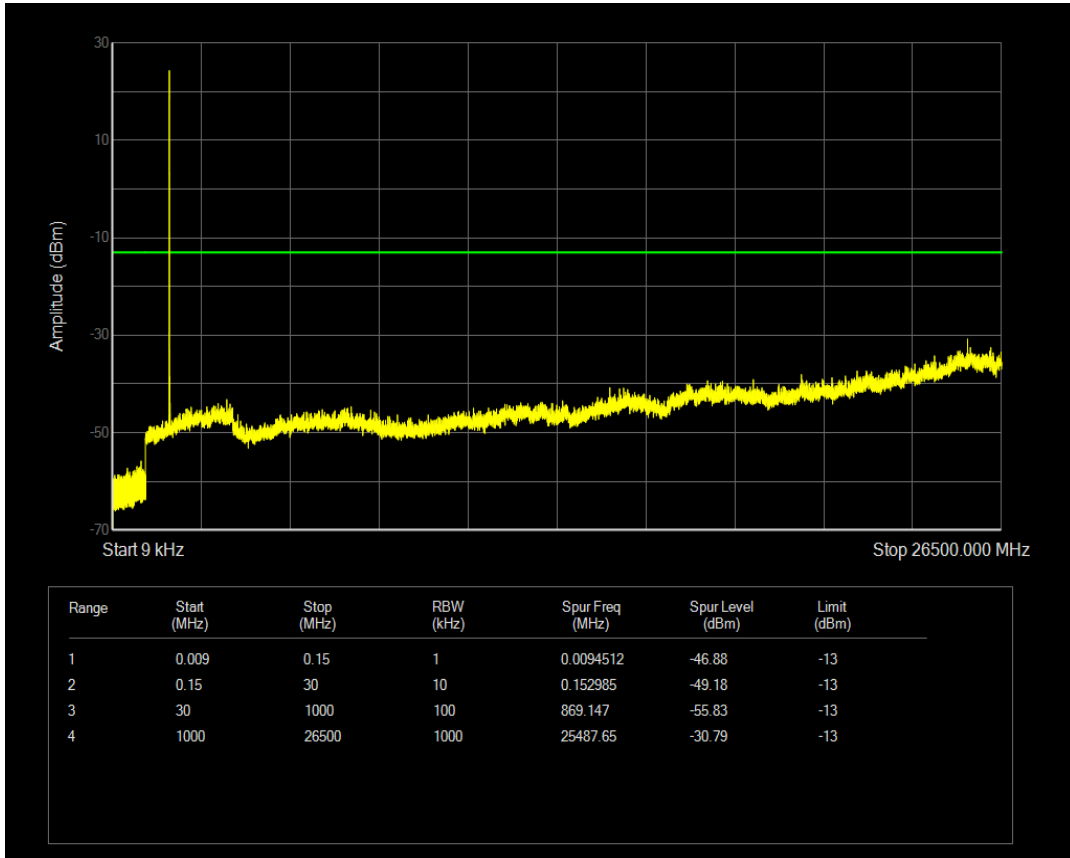

Band66 QPSK BW=1.4MHz Channel=131979 RB Size=6 Position=#0

Band66 16QAM BW=1.4MHz Channel=131979 RB Size=1 Position=#0