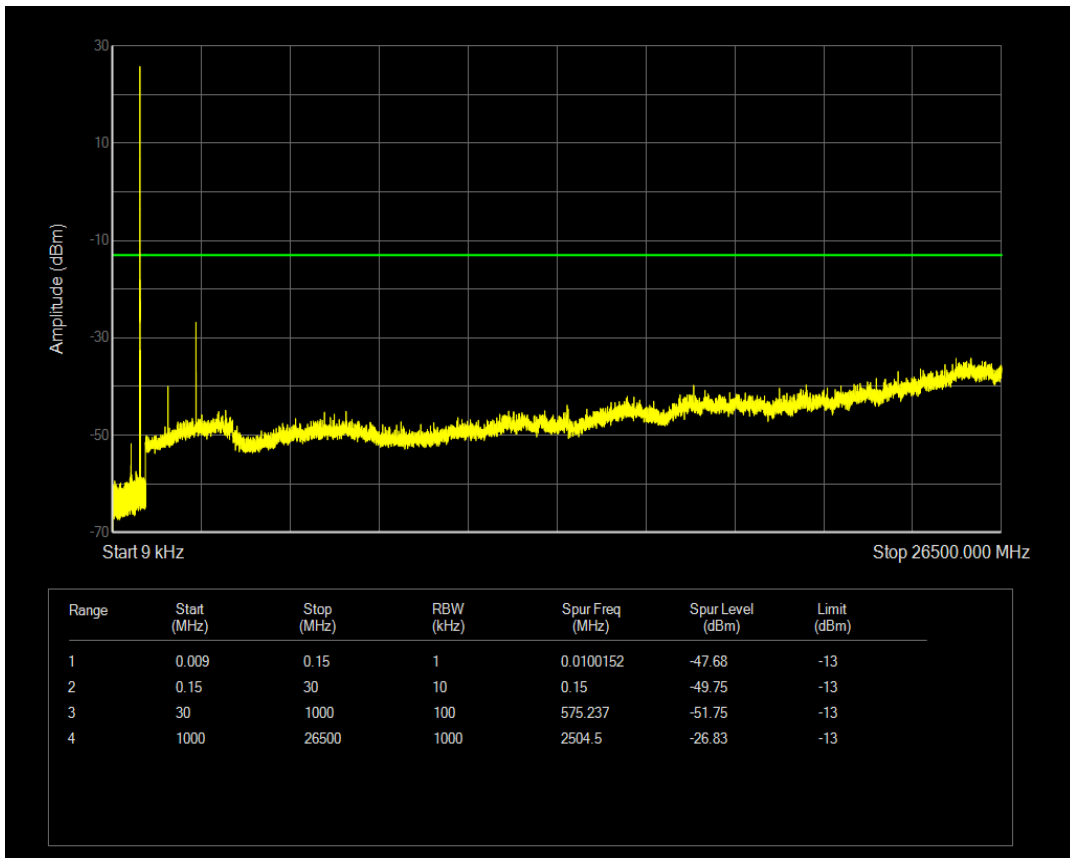

Band5 16QAM BW=3MHz Channel=20525 RB Size=1 Position=#0

Band5 16QAM BW=3MHz Channel=20525 RB Size=15 Position=#0