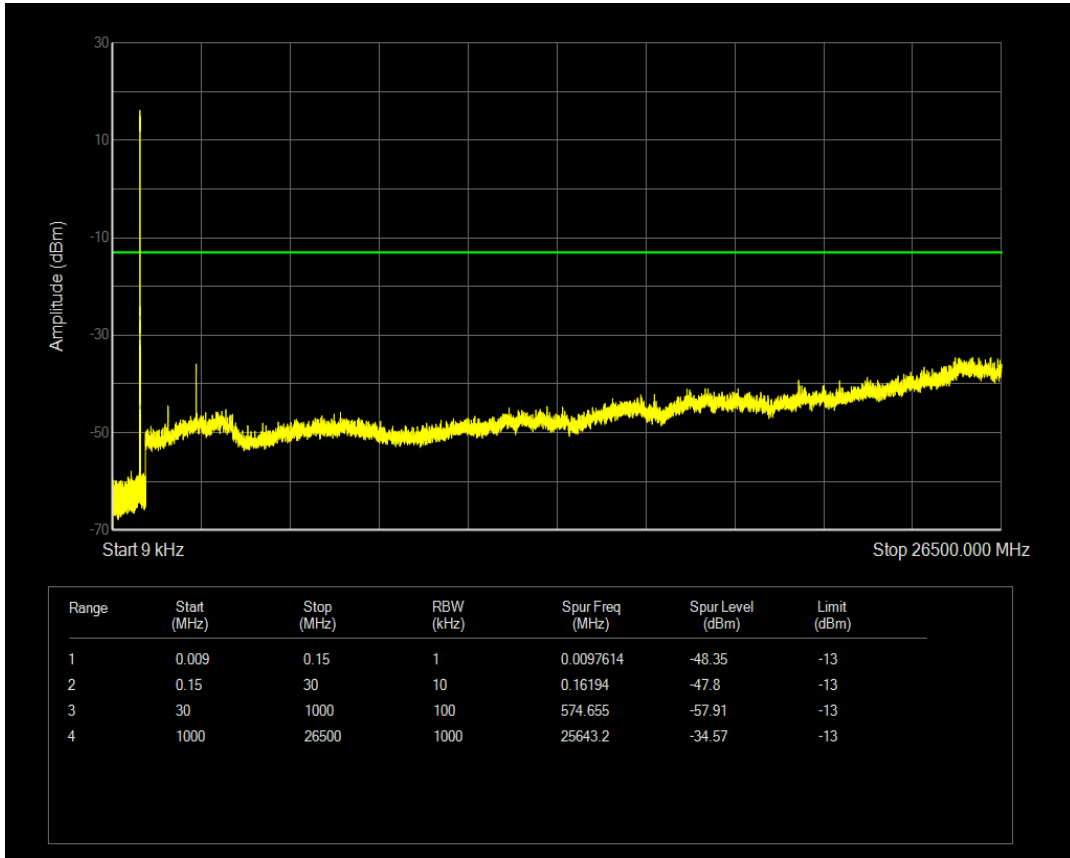

Band5 QPSK BW=3MHz Channel=20525 RB Size=1 Position=#0

Band5 QPSK BW=3MHz Channel=20525 RB Size=15 Position=#0

Band5 16QAM BW=3MHz Channel=20525 RB Size=1 Position=#0

Band5 16QAM BW=3MHz Channel=20525 RB Size=15 Position=#0