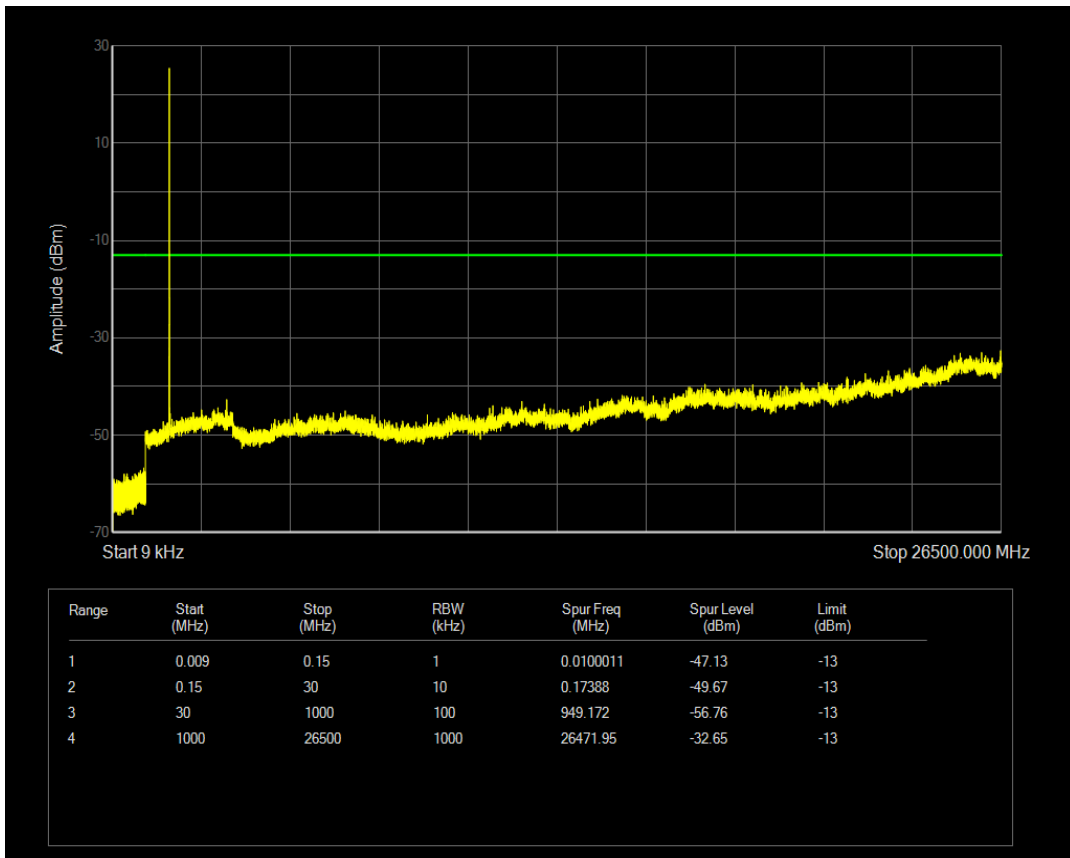

Band4 QPSK BW=5MHz Channel=19975 RB Size=1 Position=#0

Band4 QPSK BW=5MHz Channel=19975 RB Size=25 Position=#0

Band4 16QAM BW=5MHz Channel=19975 RB Size=1 Position=#0

Band4 16QAM BW=5MHz Channel=19975 RB Size=25 Position=#0

Band4 QPSK BW=5MHz Channel=20175 RB Size=1 Position=#0

Band4 QPSK BW=5MHz Channel=20175 RB Size=25 Position=#0

Band4 16QAM BW=5MHz Channel=20175 RB Size=1 Position=#0

Band4 16QAM BW=5MHz Channel=20175 RB Size=25 Position=#0