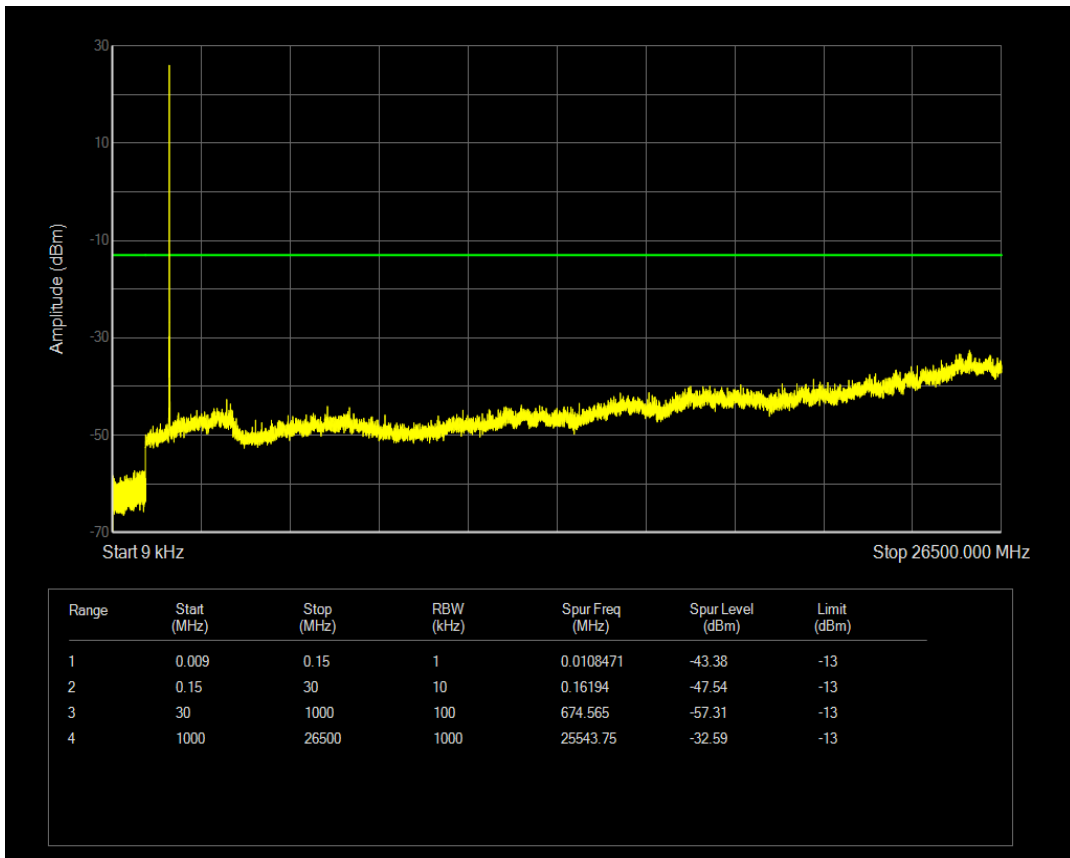

Band4 QPSK BW=5MHz Channel=19975 RB Size=1 Position=#0

Band4 QPSK BW=5MHz Channel=19975 RB Size=25 Position=#0

Band4 16QAM BW=5MHz Channel=19975 RB Size=1 Position=#0

Band4 16QAM BW=5MHz Channel=19975 RB Size=25 Position=#0

Band4 QPSK BW=5MHz Channel=20175 RB Size=1 Position=#0

Band4 QPSK BW=5MHz Channel=20175 RB Size=25 Position=#0

Band4 16QAM BW=5MHz Channel=20175 RB Size=1 Position=#0

Band4 16QAM BW=5MHz Channel=20175 RB Size=25 Position=#0