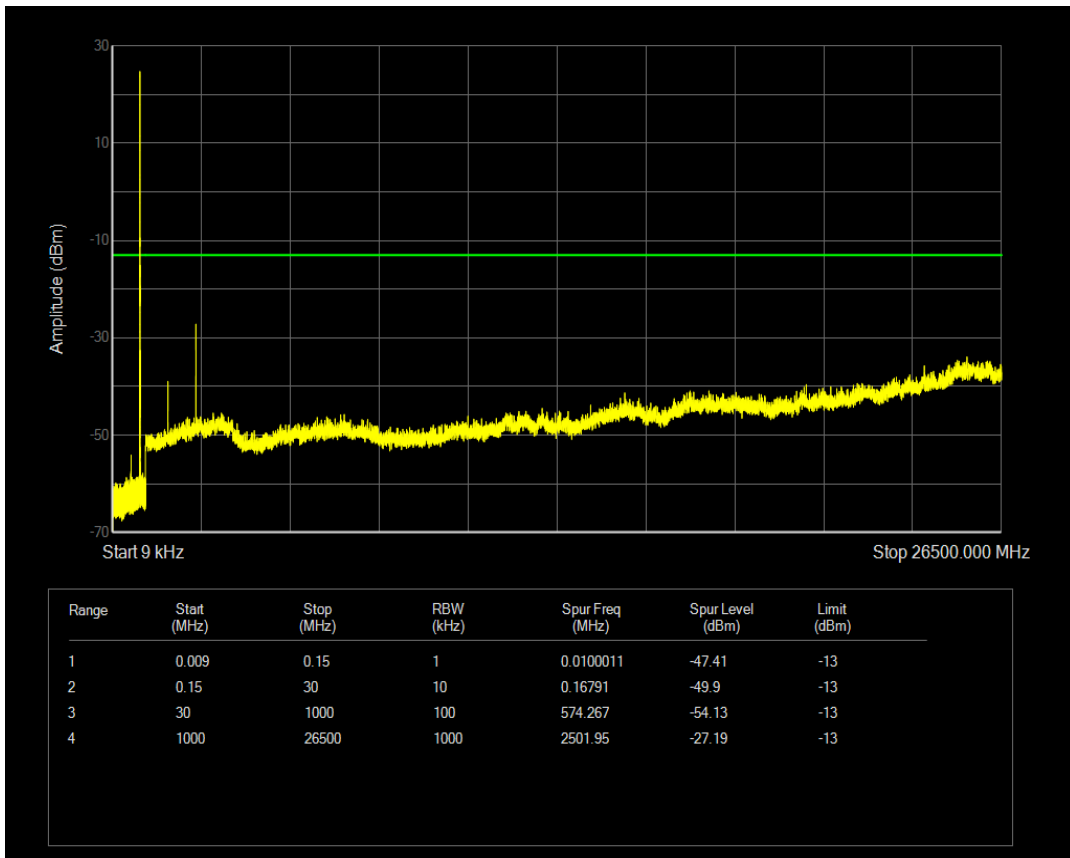

Band5 QPSK BW=5MHz Channel=20425 RB Size=1 Position=#0

Band5 QPSK BW=5MHz Channel=20425 RB Size=25 Position=#0

Band5 16QAM BW=5MHz Channel=20425 RB Size=1 Position=#0

Band5 16QAM BW=5MHz Channel=20425 RB Size=25 Position=#0

Band5 QPSK BW=5MHz Channel=20525 RB Size=1 Position=#0

Band5 QPSK BW=5MHz Channel=20525 RB Size=25 Position=#0

Band5 16QAM BW=5MHz Channel=20525 RB Size=1 Position=#0

Band5 16QAM BW=5MHz Channel=20525 RB Size=25 Position=#0