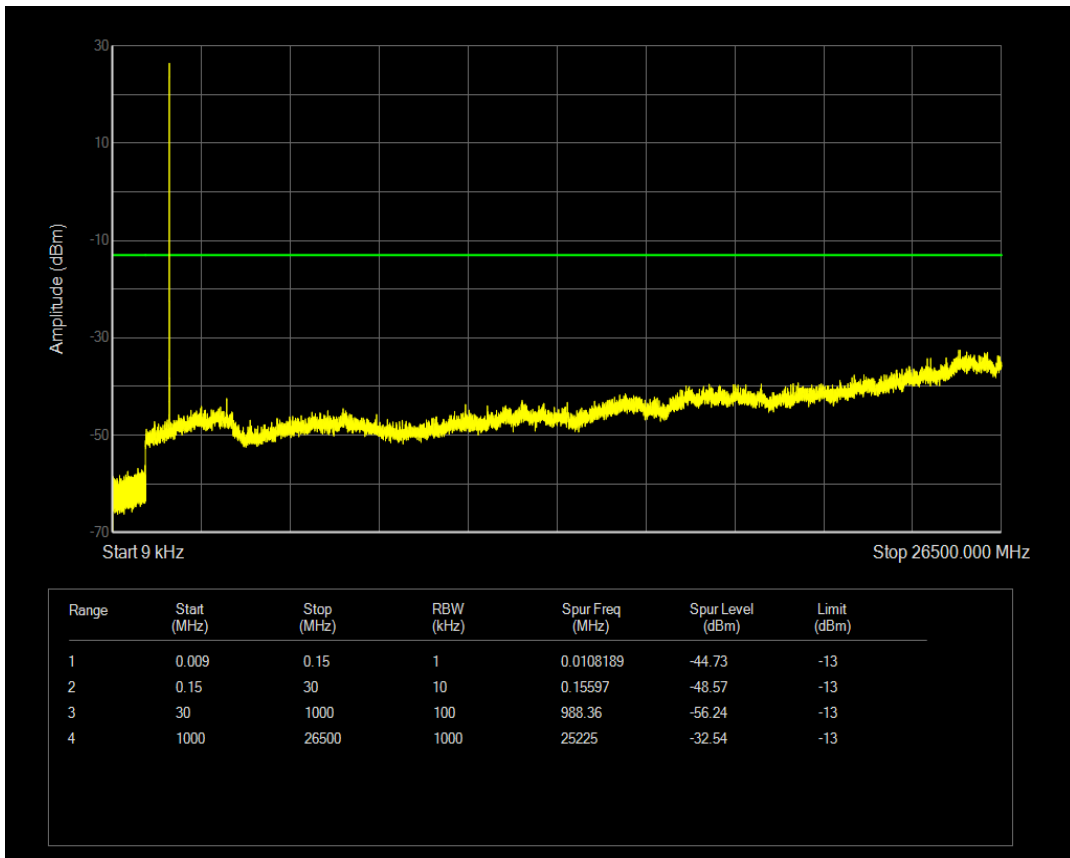

Band66 16QAM BW=1.4MHz Channel=131979 RB Size=1 Position=#0

Band66 16QAM BW=1.4MHz Channel=131979 RB Size=6 Position=#0