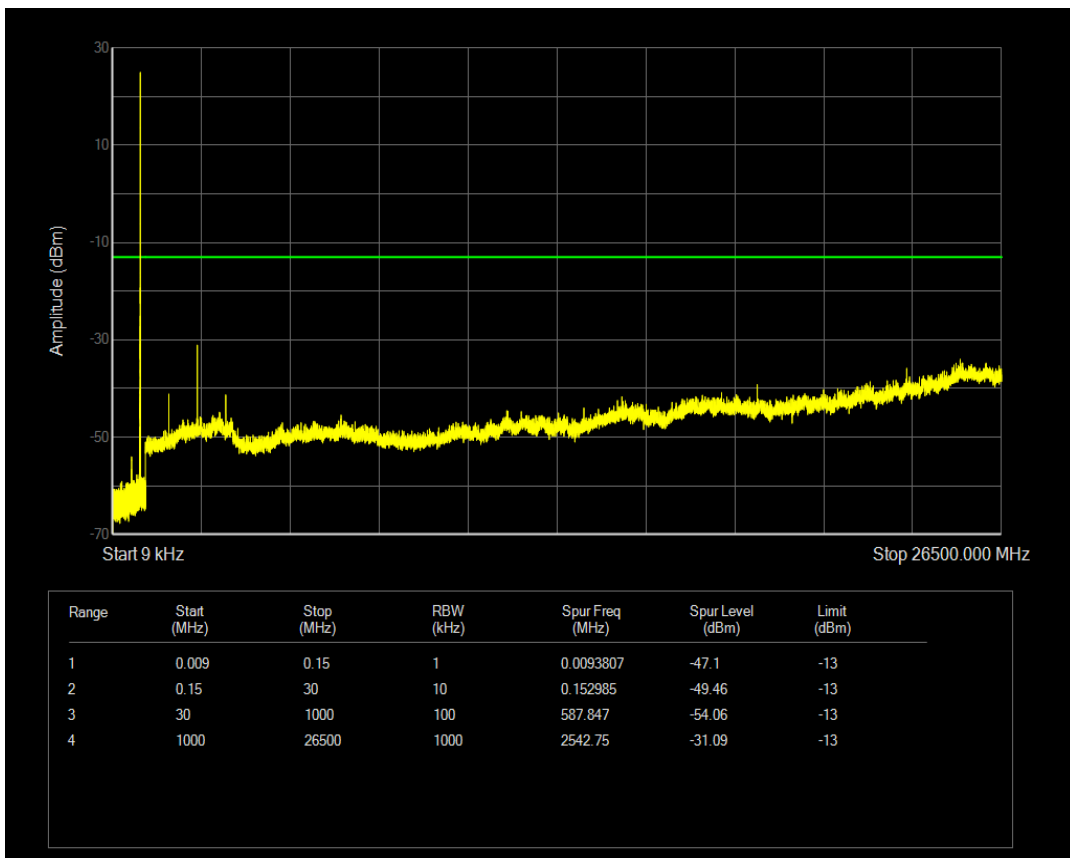

Band5 QPSK BW=1.4MHz Channel=20407 RB Size=1 Position=#0

Band5 QPSK BW=1.4MHz Channel=20407 RB Size=6 Position=#0

Band5 16QAM BW=1.4MHz Channel=20407 RB Size=1 Position=#0

Band5 16QAM BW=1.4MHz Channel=20407 RB Size=6 Position=#0

Band5 QPSK BW=1.4MHz Channel=20525 RB Size=1 Position=#0

Band5 QPSK BW=1.4MHz Channel=20525 RB Size=6 Position=#0

Band5 16QAM BW=1.4MHz Channel=20525 RB Size=1 Position=#0

Band5 16QAM BW=1.4MHz Channel=20525 RB Size=6 Position=#0

Band5 QPSK BW=1.4MHz Channel=20643 RB Size=6 Position=#0

Band5 QPSK BW=1.4MHz Channel=20643 RB Size=1 Position=#0

Band5 16QAM BW=1.4MHz Channel=20643 RB Size=1 Position=#0

Band5 16QAM BW=1.4MHz Channel=20643 RB Size=6 Position=#0