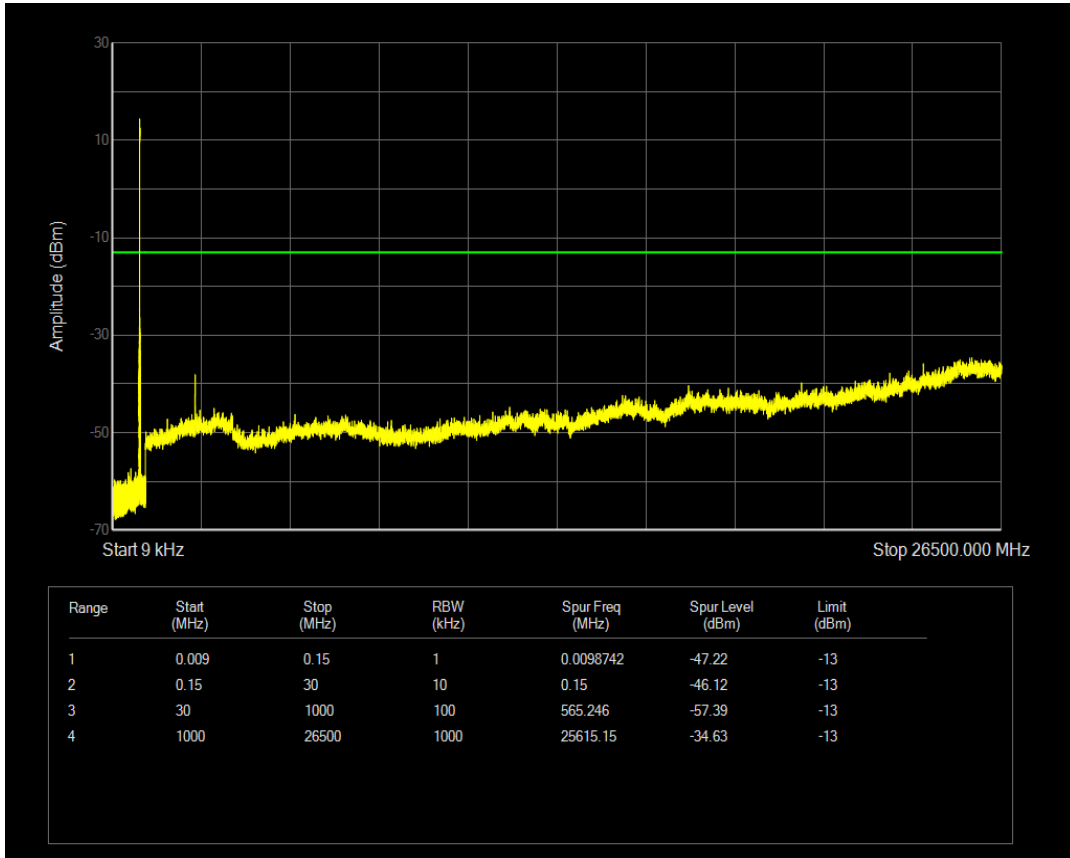

Band5 QPSK BW=5MHz Channel=20425 RB Size=1 Position=#0

Band5 QPSK BW=5MHz Channel=20425 RB Size=25 Position=#0

Band5 16QAM BW=5MHz Channel=20425 RB Size=1 Position=#0

Band5 16QAM BW=5MHz Channel=20425 RB Size=25 Position=#0

Band5 QPSK BW=5MHz Channel=20525 RB Size=1 Position=#0

Band5 QPSK BW=5MHz Channel=20525 RB Size=25 Position=#0

Band5 16QAM BW=5MHz Channel=20525 RB Size=1 Position=#0

Band5 16QAM BW=5MHz Channel=20525 RB Size=25 Position=#0