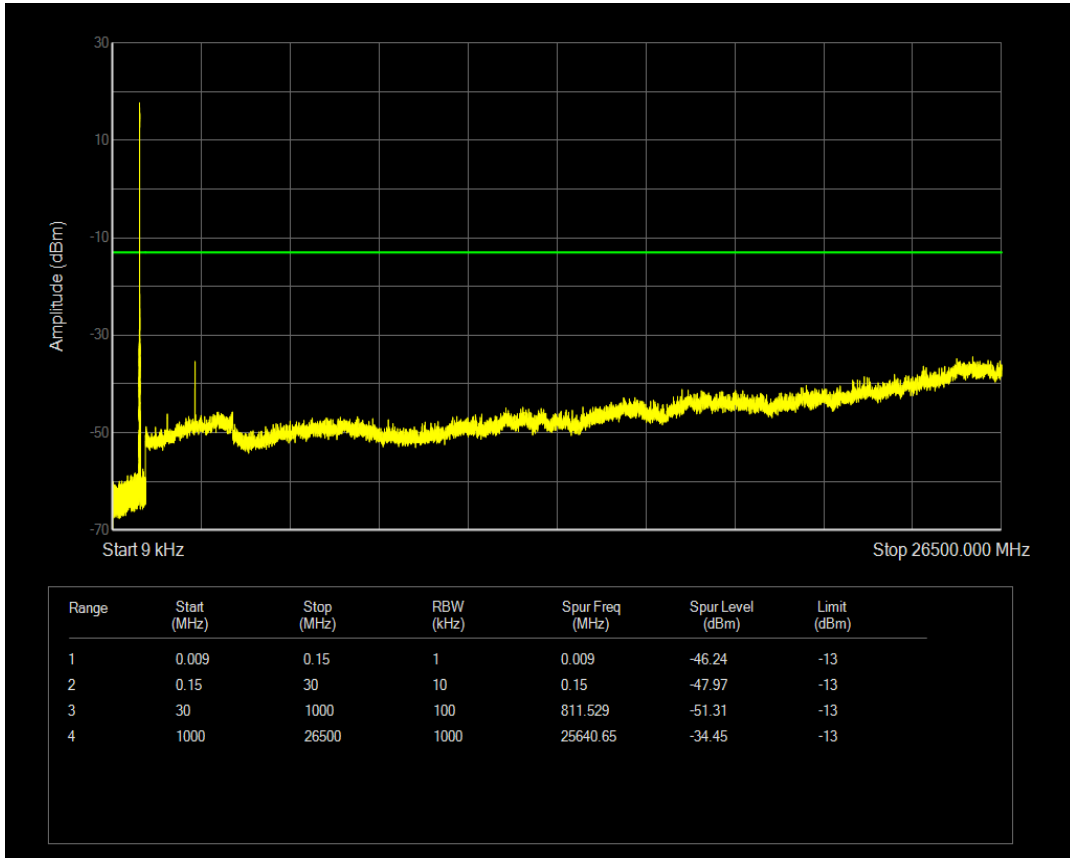

Band5 QPSK BW=3MHz Channel=20415 RB Size=15 Position=#0

Band5 16QAM BW=3MHz Channel=20415 RB Size=1 Position=#0