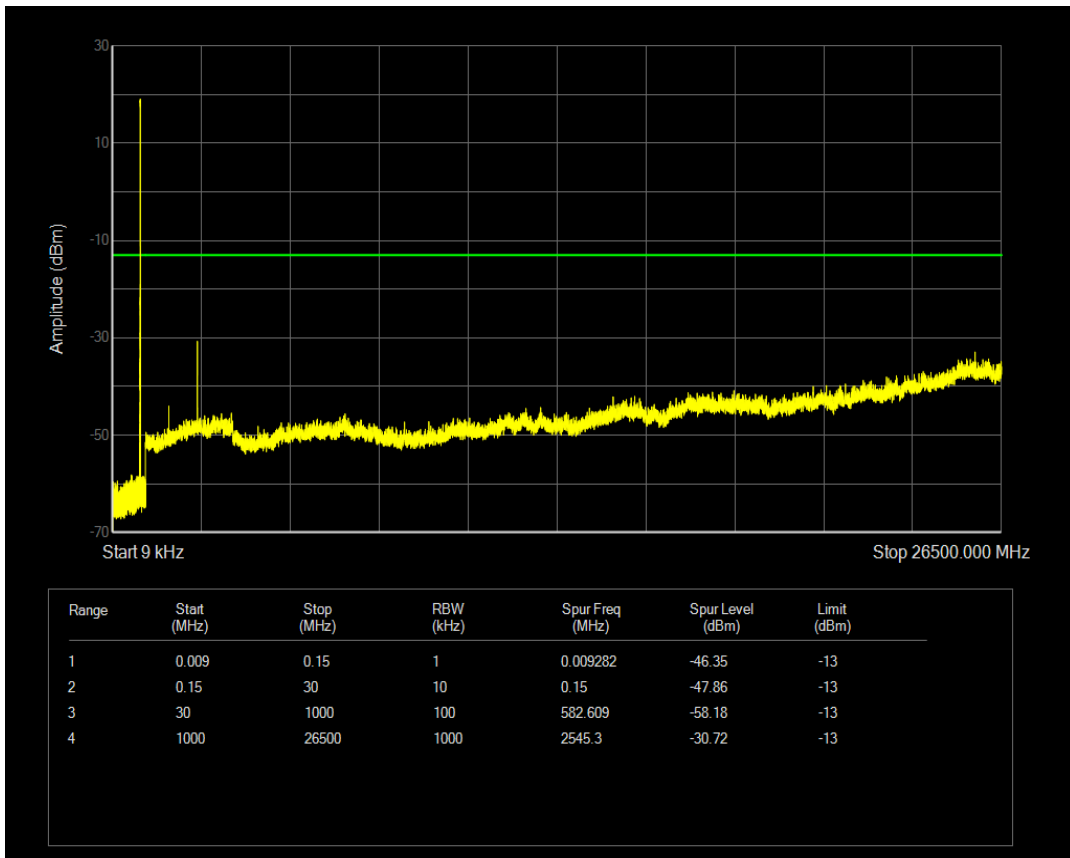

Band5 QPSK BW=1.4MHz Channel=20525 RB Size=1 Position=#0

Band5 QPSK BW=1.4MHz Channel=20525 RB Size=6 Position=#0

Band5 16QAM BW=1.4MHz Channel=20525 RB Size=1 Position=#0

Band5 16QAM BW=1.4MHz Channel=20525 RB Size=6 Position=#0

Band5 QPSK BW=1.4MHz Channel=20643 RB Size=6 Position=#0

Band5 QPSK BW=1.4MHz Channel=20643 RB Size=1 Position=#0

Band5 16QAM BW=1.4MHz Channel=20643 RB Size=1 Position=#0

Band5 16QAM BW=1.4MHz Channel=20643 RB Size=6 Position=#0