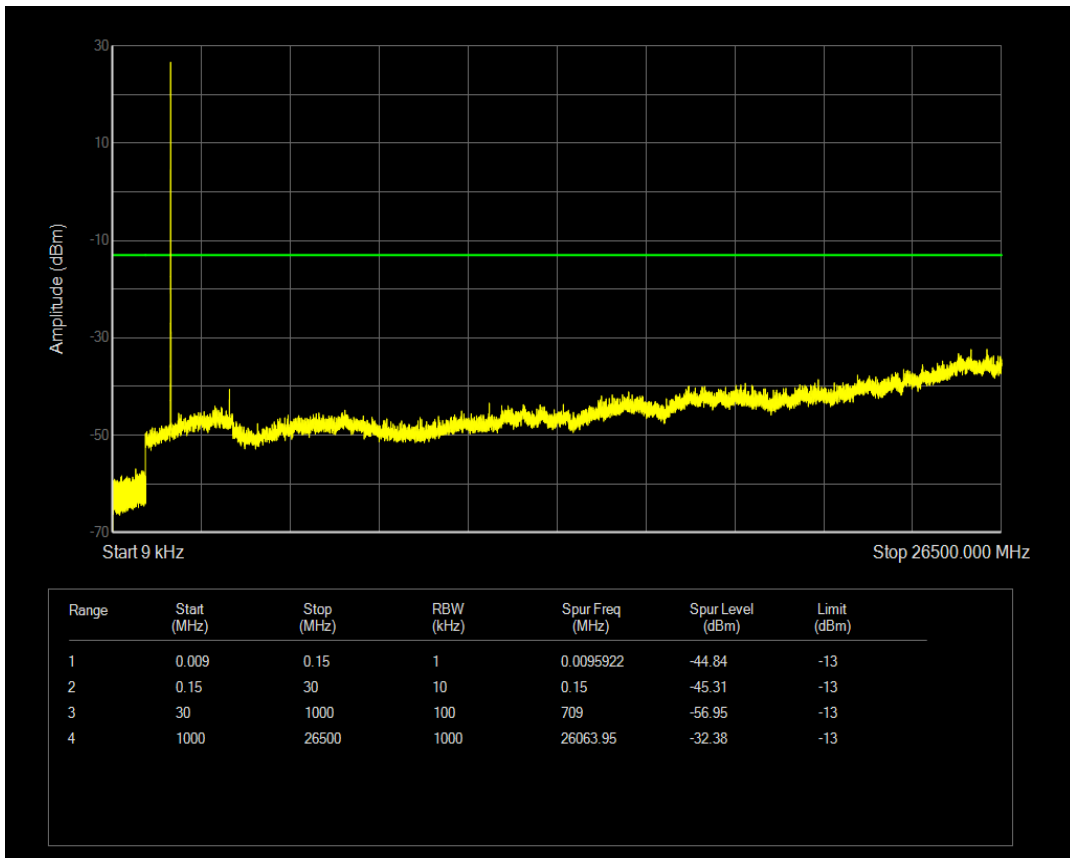

Band4 QPSK BW=5MHz Channel=20175 RB Size=1 Position=#0

Band4 QPSK BW=5MHz Channel=20175 RB Size=25 Position=#0

Band4 16QAM BW=5MHz Channel=20175 RB Size=1 Position=#0

Band4 16QAM BW=5MHz Channel=20175 RB Size=25 Position=#0

Band4 QPSK BW=5MHz Channel=20375 RB Size=1 Position=#0

Band4 QPSK BW=5MHz Channel=20375 RB Size=25 Position=#0

Band4 16QAM BW=5MHz Channel=20375 RB Size=1 Position=#0

Band4 16QAM BW=5MHz Channel=20375 RB Size=25 Position=#0