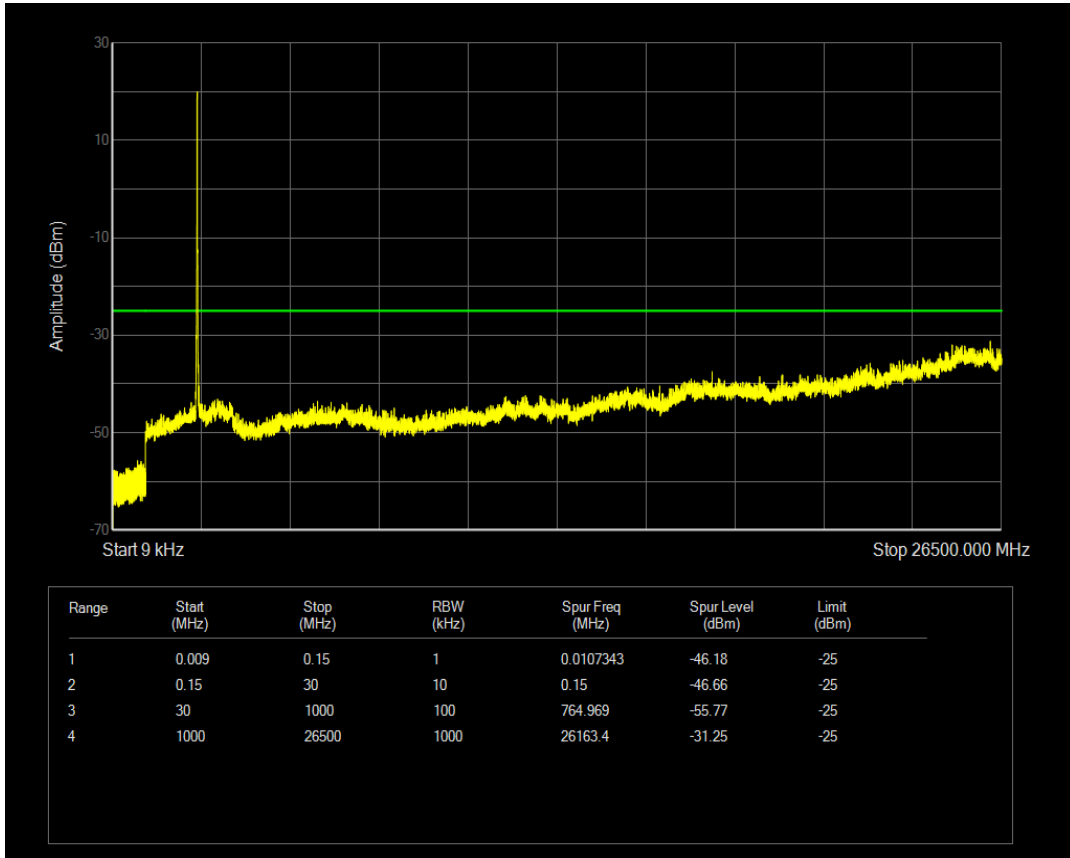

Band41(2535-2655) QPSK BW=10MHz Channel=40090 RB Size=50 Position=#0

Band41(2535-2655) 16QAM BW=10MHz Channel=40090 RB Size=1 Position=#0