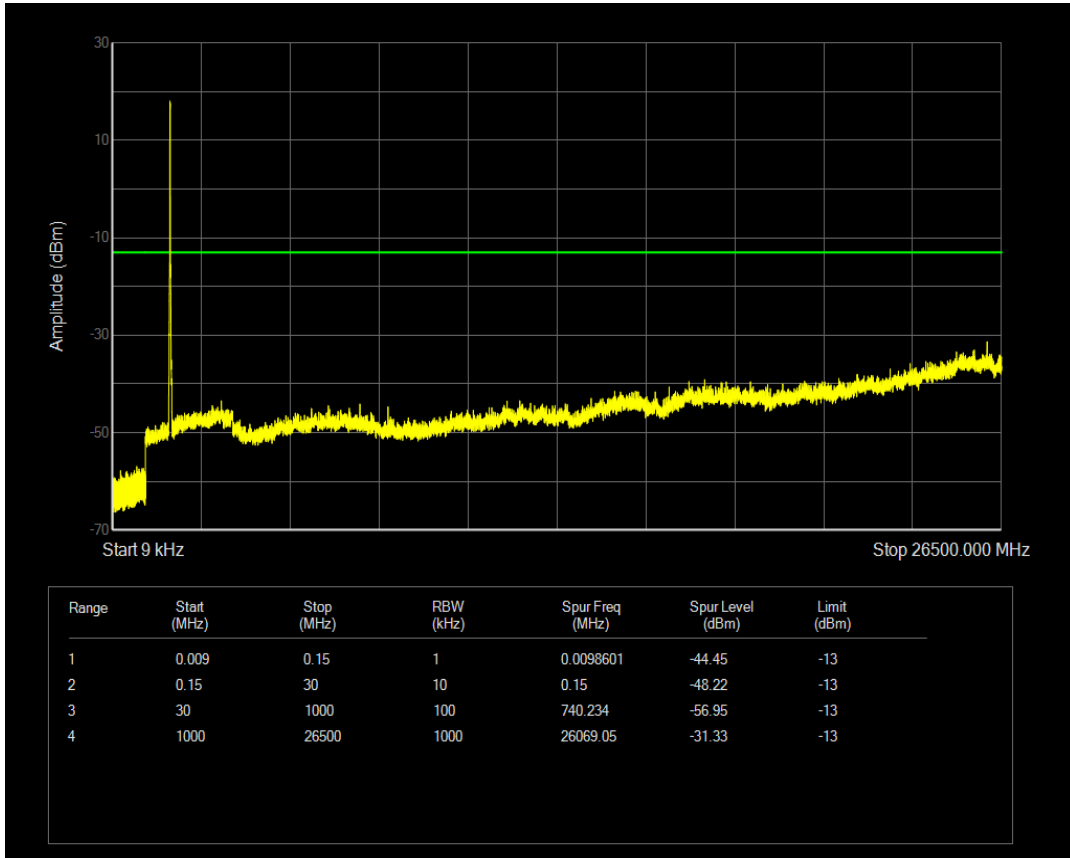

Band4 QPSK BW=15MHz Channel=20175 RB Size=1 Position=#0

Band4 QPSK BW=15MHz Channel=20175 RB Size=75 Position=#0

Band4 16QAM BW=15MHz Channel=20175 RB Size=1 Position=#0

Band4 16QAM BW=15MHz Channel=20175 RB Size=75 Position=#0