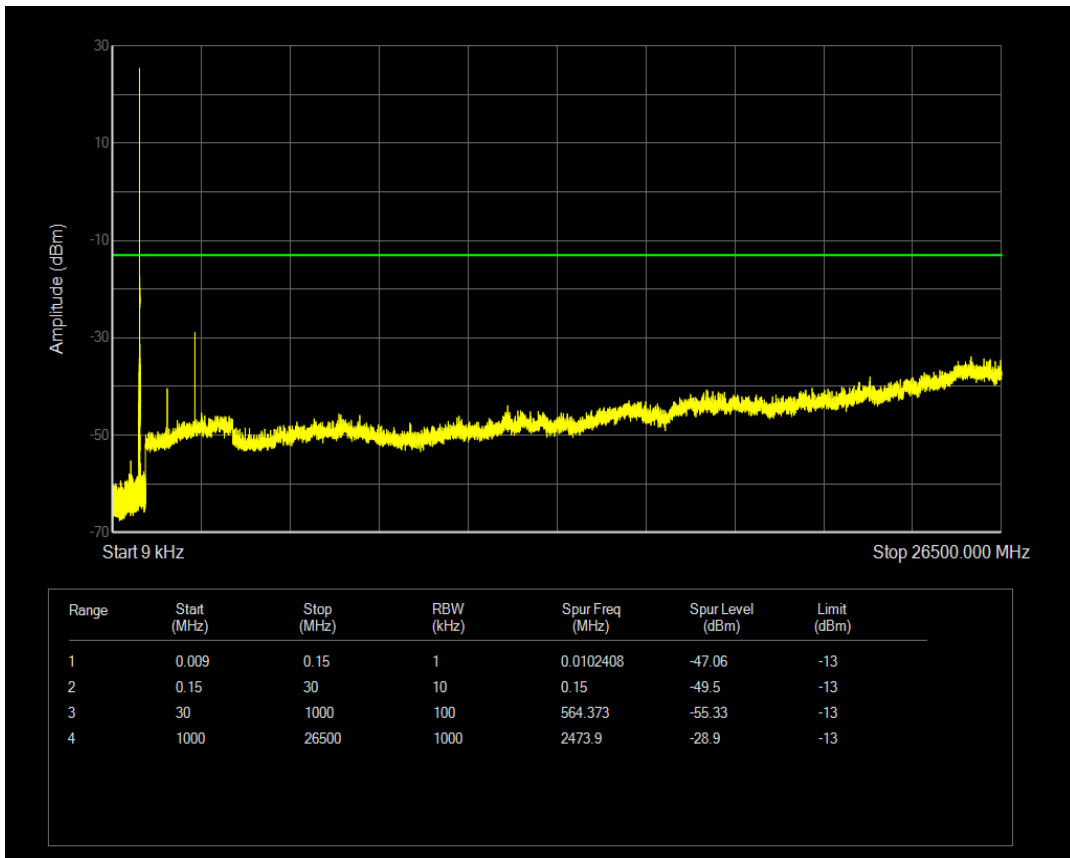

Band5 16QAM BW=5MHz Channel=20425 RB Size=1 Position=#0

Band5 16QAM BW=5MHz Channel=20425 RB Size=25 Position=#0