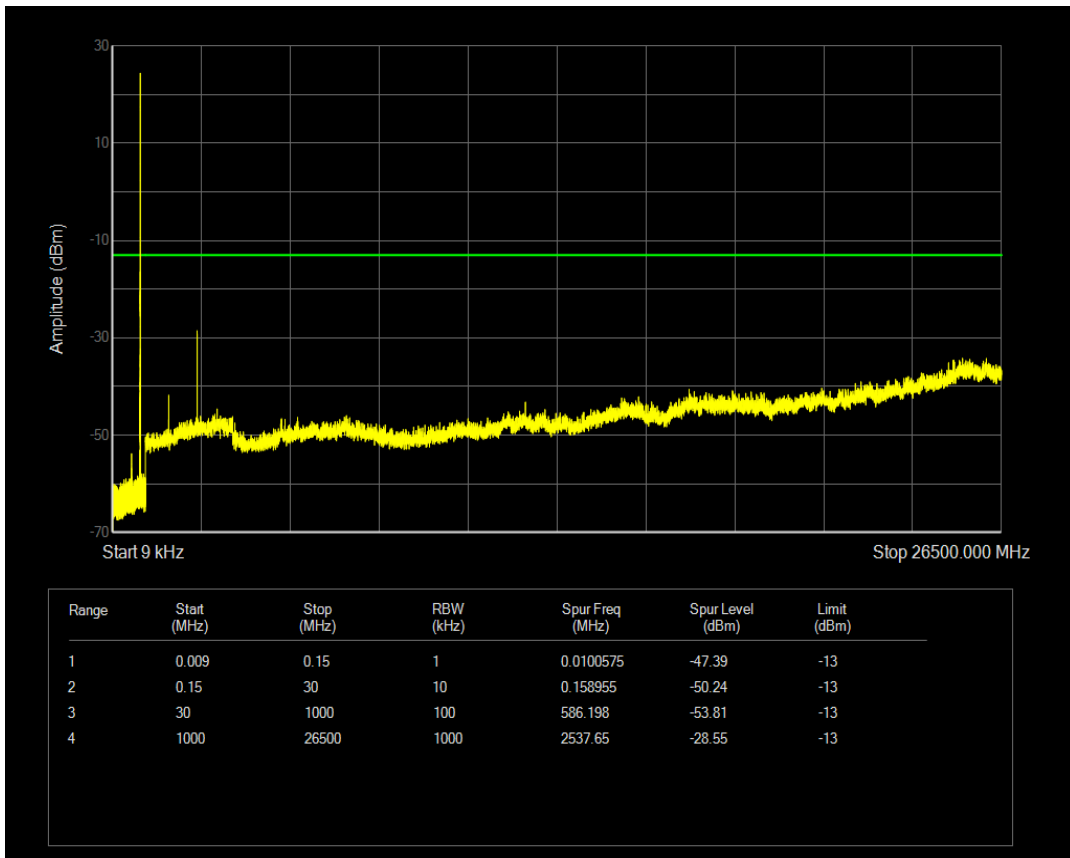

Band5 QPSK BW=3MHz Channel=20635 RB Size=1 Position=#0

Band5 QPSK BW=3MHz Channel=20635 RB Size=15 Position=#0