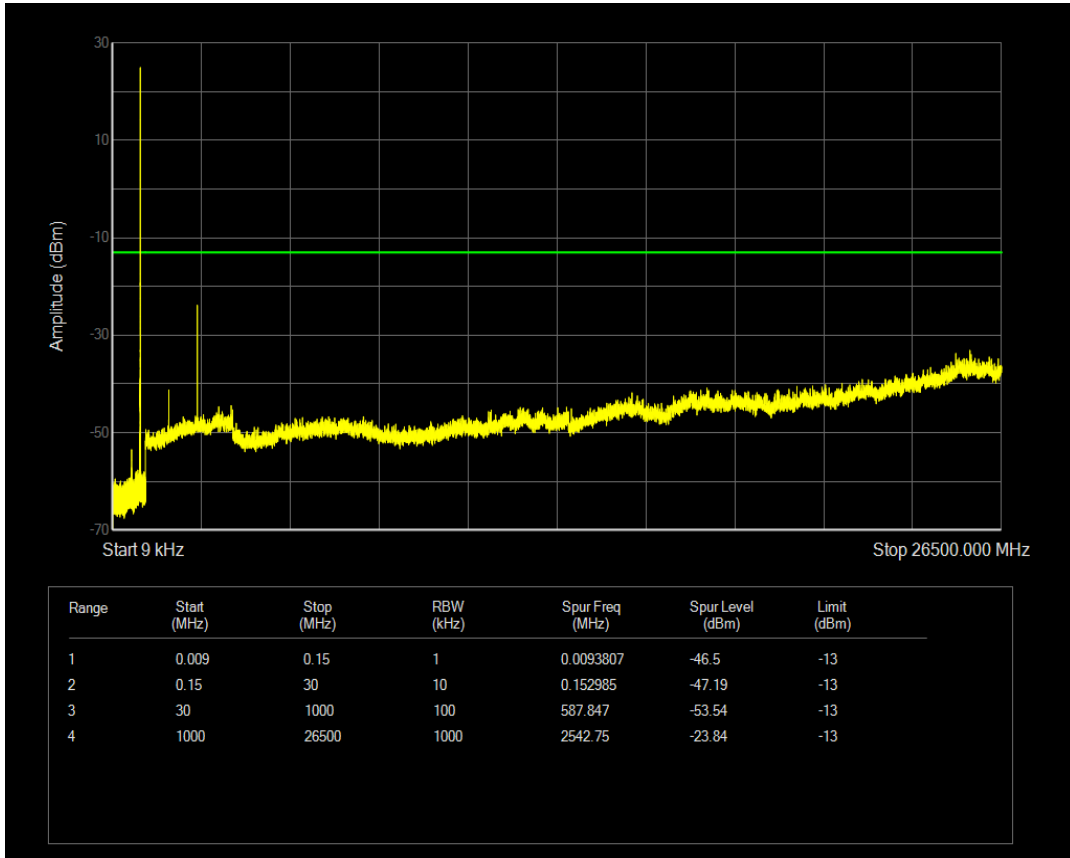

Band5 QPSK BW=1.4MHz Channel=20525 RB Size=1 Position=#0

Band5 QPSK BW=1.4MHz Channel=20525 RB Size=6 Position=#0

Band5 16QAM BW=1.4MHz Channel=20525 RB Size=1 Position=#0

Band5 16QAM BW=1.4MHz Channel=20525 RB Size=6 Position=#0

Band5 QPSK BW=1.4MHz Channel=20643 RB Size=6 Position=#0

Band5 QPSK BW=1.4MHz Channel=20643 RB Size=1 Position=#0

Band5 16QAM BW=1.4MHz Channel=20643 RB Size=1 Position=#0

Band5 16QAM BW=1.4MHz Channel=20643 RB Size=6 Position=#0