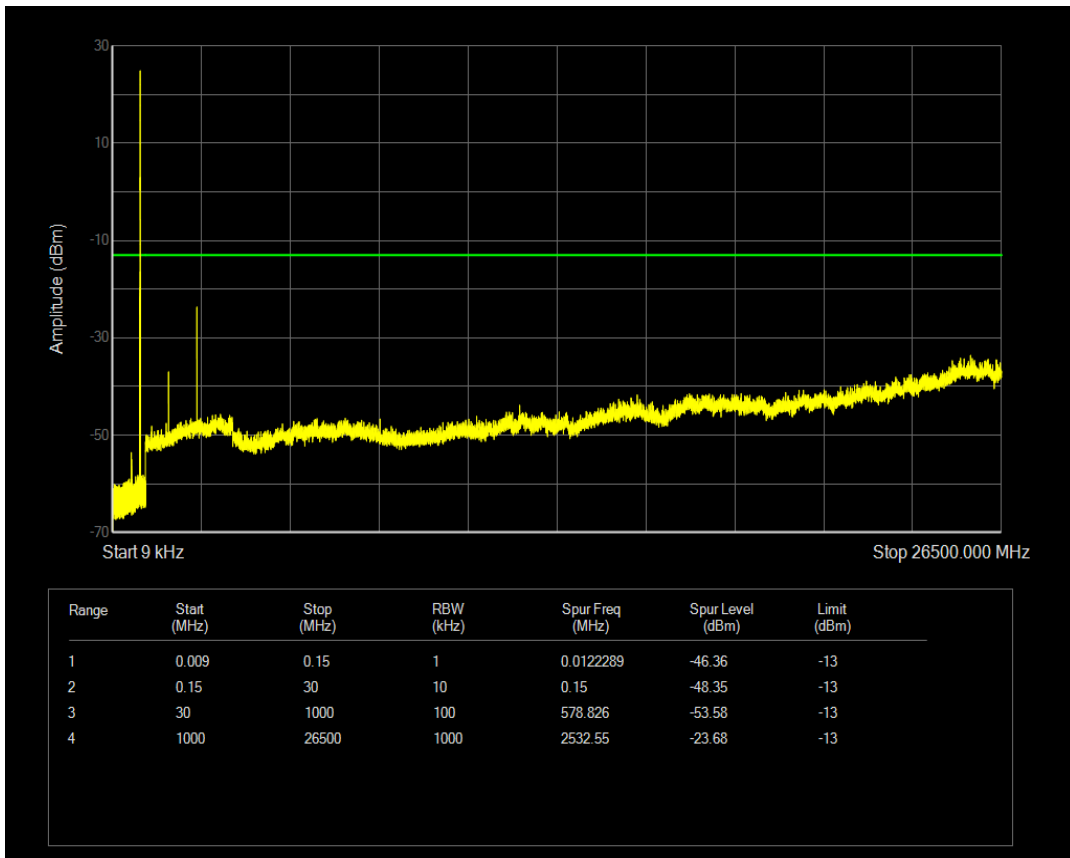

Band5 16QAM BW=5MHz Channel=20625 RB Size=1 Position=#0

Band5 16QAM BW=5MHz Channel=20625 RB Size=25 Position=#0