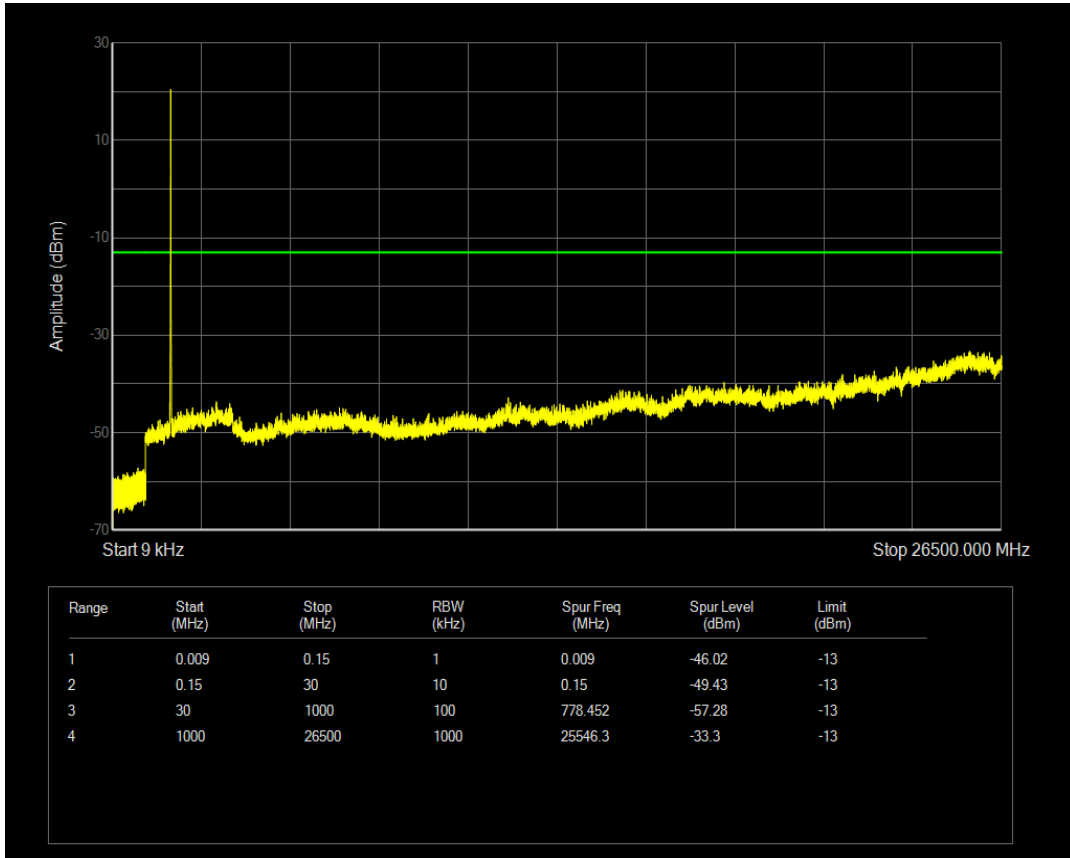

Band4 QPSK BW=5MHz Channel=20375 RB Size=1 Position=#0

Band4 QPSK BW=5MHz Channel=20375 RB Size=25 Position=#0

Band4 16QAM BW=5MHz Channel=20375 RB Size=1 Position=#0

Band4 16QAM BW=5MHz Channel=20375 RB Size=25 Position=#0

Band4 QPSK BW=10MHz Channel=20000 RB Size=1 Position=#0

Band4 QPSK BW=10MHz Channel=20000 RB Size=50 Position=#0

Band4 16QAM BW=10MHz Channel=20000 RB Size=1 Position=#0

Band4 16QAM BW=10MHz Channel=20000 RB Size=50 Position=#0