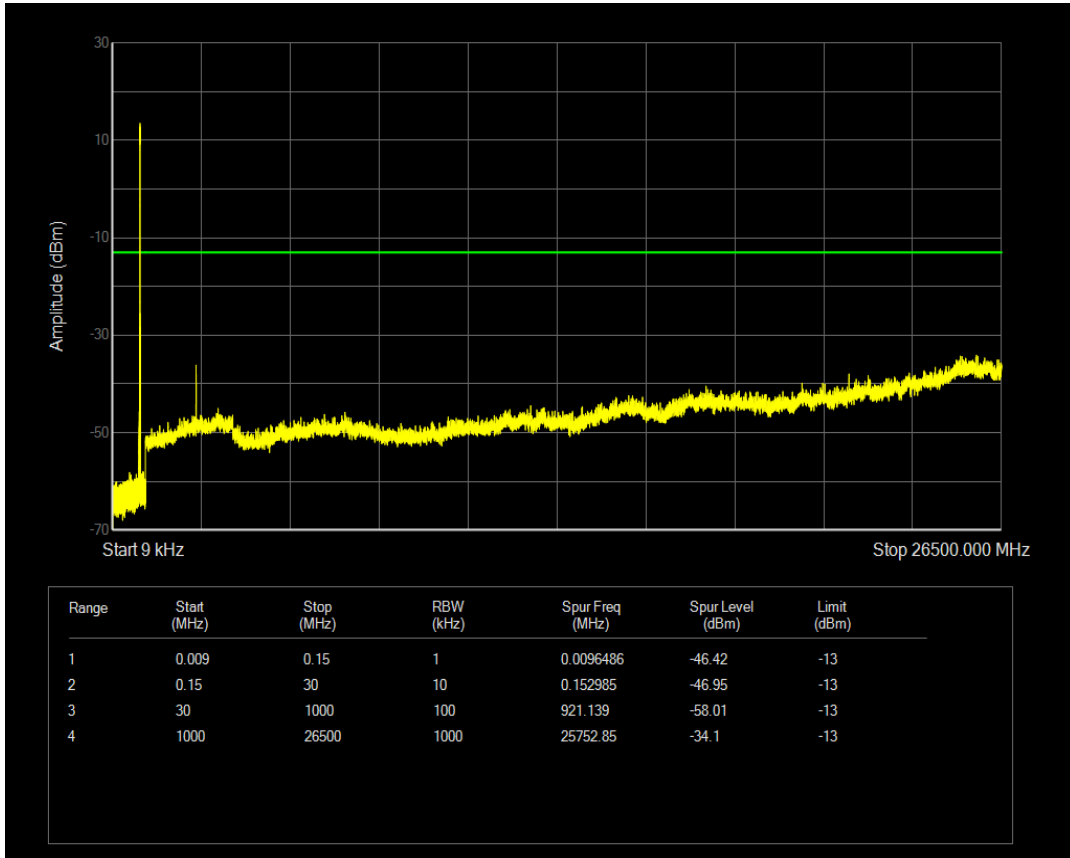

Band5 QPSK BW=5MHz Channel=20525 RB Size=1 Position=#0

Band5 QPSK BW=5MHz Channel=20525 RB Size=25 Position=#0

Band5 16QAM BW=5MHz Channel=20525 RB Size=1 Position=#0

Band5 16QAM BW=5MHz Channel=20525 RB Size=25 Position=#0

Band5 QPSK BW=5MHz Channel=20625 RB Size=1 Position=#0

Band5 QPSK BW=5MHz Channel=20625 RB Size=25 Position=#0

Band5 16QAM BW=5MHz Channel=20625 RB Size=1 Position=#0

Band5 16QAM BW=5MHz Channel=20625 RB Size=25 Position=#0