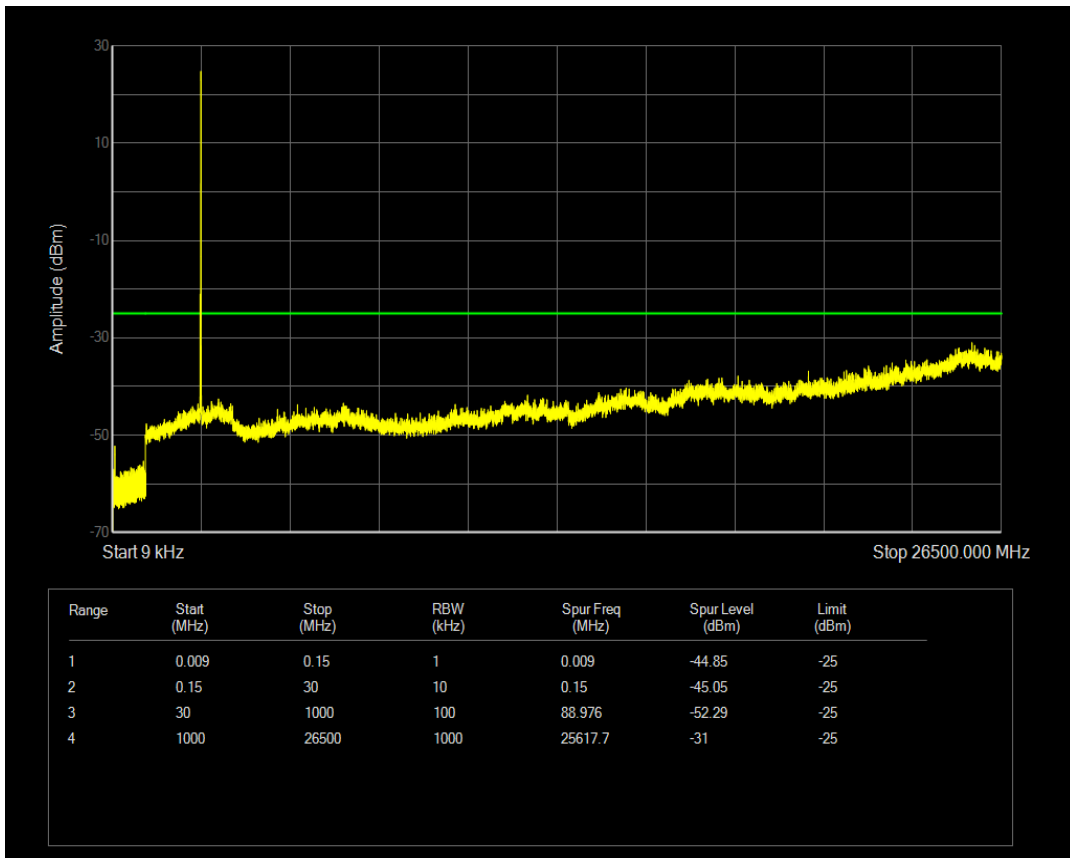

Band41(2535-2655) 16QAM BW=5MHz Channel=41215 RB Size=1 Position=#0

Band41(2535-2655) 16QAM BW=5MHz Channel=41215 RB Size=25 Position=#0