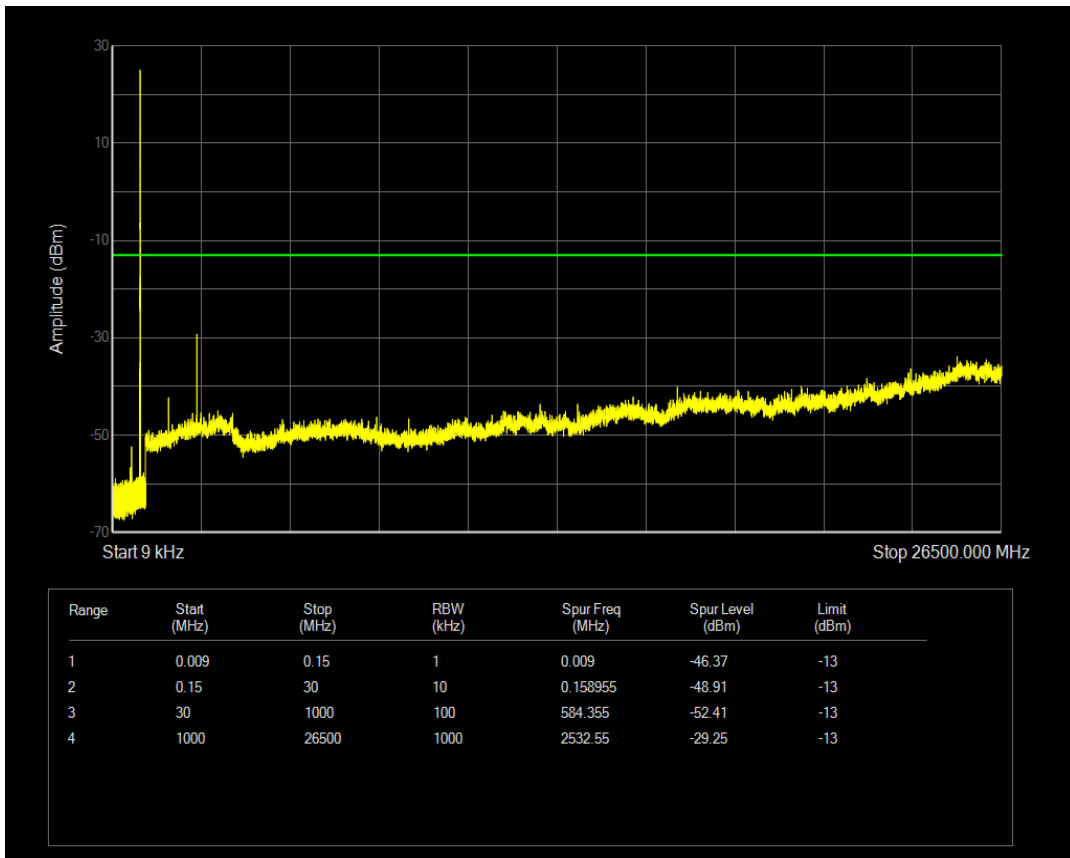

Band5 QPSK BW=5MHz Channel=20525 RB Size=1 Position=#0

Band5 QPSK BW=5MHz Channel=20525 RB Size=25 Position=#0

Band5 16QAM BW=5MHz Channel=20525 RB Size=1 Position=#0

Band5 16QAM BW=5MHz Channel=20525 RB Size=25 Position=#0

Band5 QPSK BW=5MHz Channel=20625 RB Size=1 Position=#0

Band5 QPSK BW=5MHz Channel=20625 RB Size=25 Position=#0

Band5 16QAM BW=5MHz Channel=20625 RB Size=1 Position=#0

Band5 16QAM BW=5MHz Channel=20625 RB Size=25 Position=#0