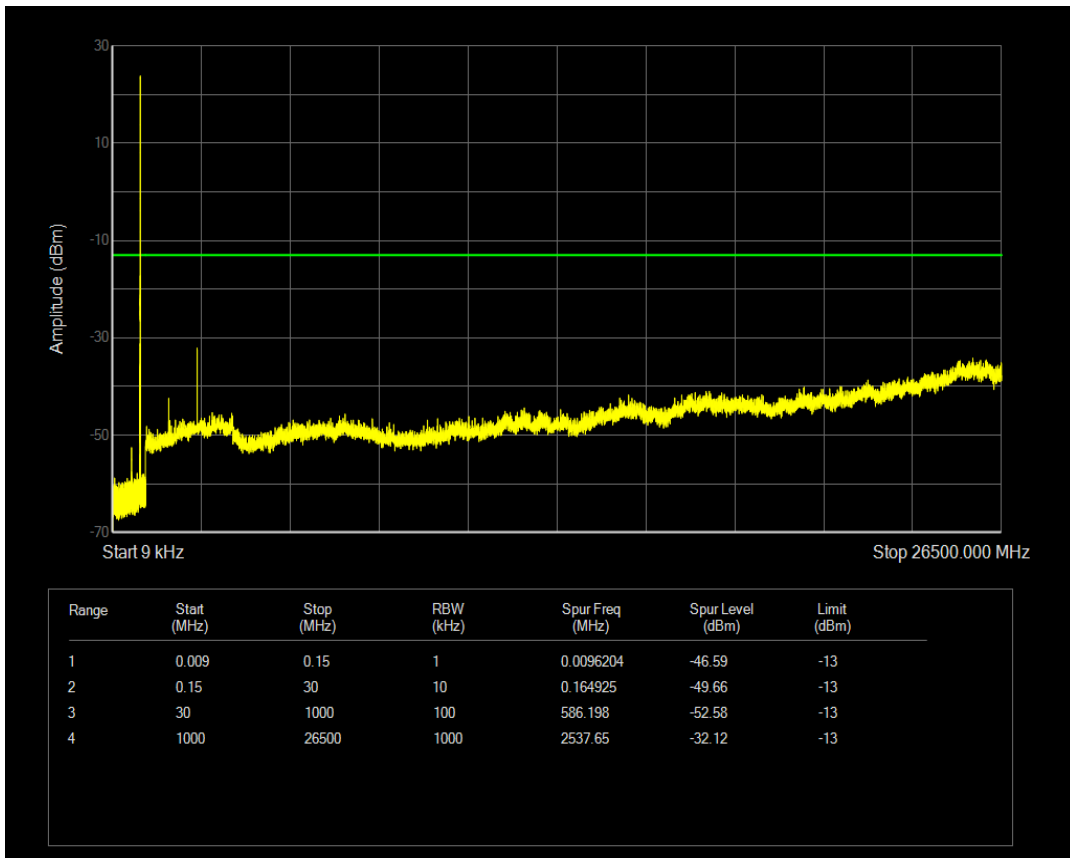

Band5 16QAM BW=3MHz Channel=20635 RB Size=1 Position=#0

Band5 16QAM BW=3MHz Channel=20635 RB Size=15 Position=#0