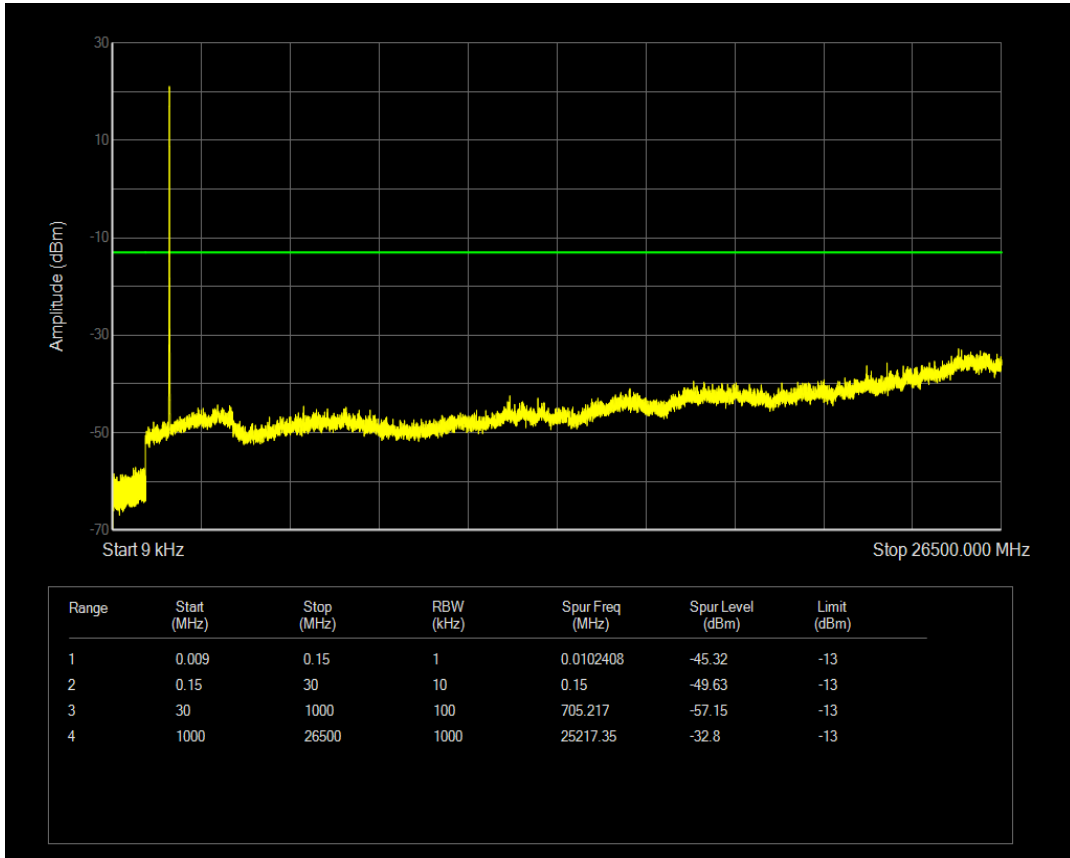

Band4 QPSK BW=5MHz Channel=19975 RB Size=1 Position=#0

Band4 QPSK BW=5MHz Channel=19975 RB Size=25 Position=#0

Band4 16QAM BW=5MHz Channel=19975 RB Size=1 Position=#0

Band4 16QAM BW=5MHz Channel=19975 RB Size=25 Position=#0

Band4 QPSK BW=5MHz Channel=20175 RB Size=1 Position=#0

Band4 QPSK BW=5MHz Channel=20175 RB Size=25 Position=#0

Band4 16QAM BW=5MHz Channel=20175 RB Size=1 Position=#0

Band4 16QAM BW=5MHz Channel=20175 RB Size=25 Position=#0