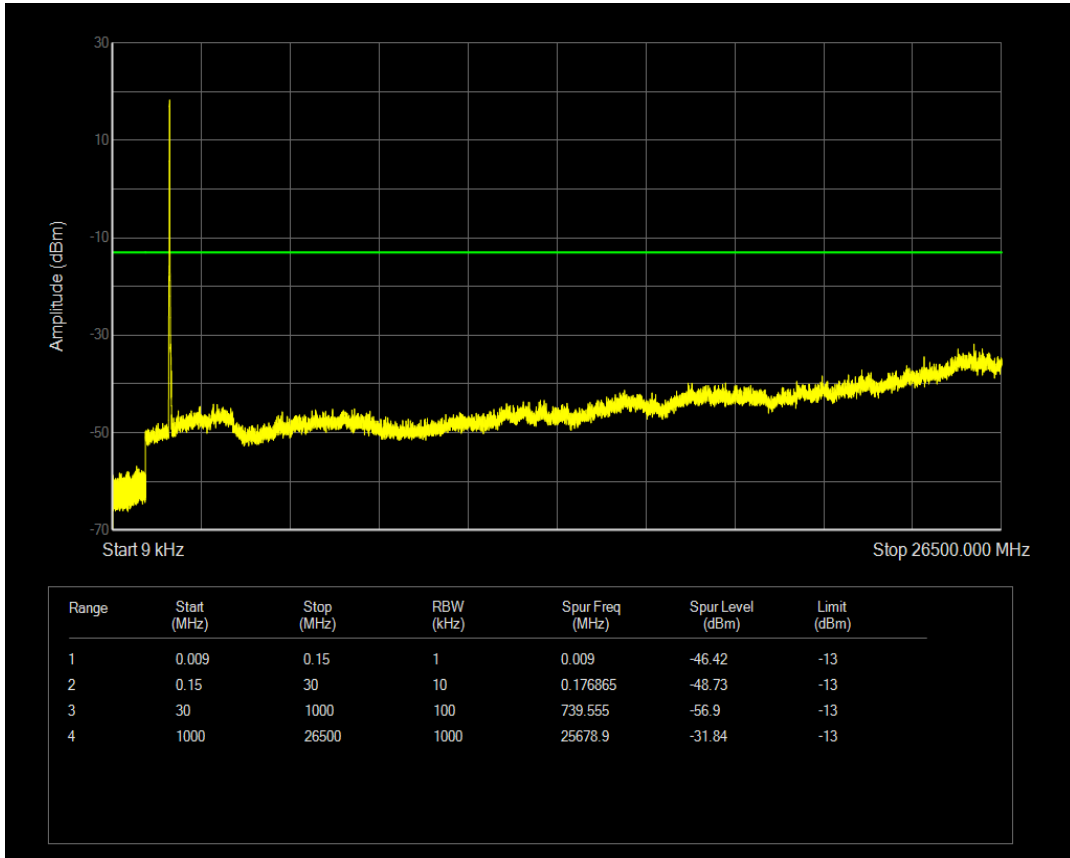

Band4 QPSK BW=15MHz Channel=20025 RB Size=1 Position=#0

Band4 QPSK BW=15MHz Channel=20025 RB Size=75 Position=#0

Band4 16QAM BW=15MHz Channel=20025 RB Size=1 Position=#0

Band4 16QAM BW=15MHz Channel=20025 RB Size=75 Position=#0

Band4 QPSK BW=15MHz Channel=20175 RB Size=1 Position=#0

Band4 QPSK BW=15MHz Channel=20175 RB Size=75 Position=#0

Band4 16QAM BW=15MHz Channel=20175 RB Size=1 Position=#0

Band4 16QAM BW=15MHz Channel=20175 RB Size=75 Position=#0