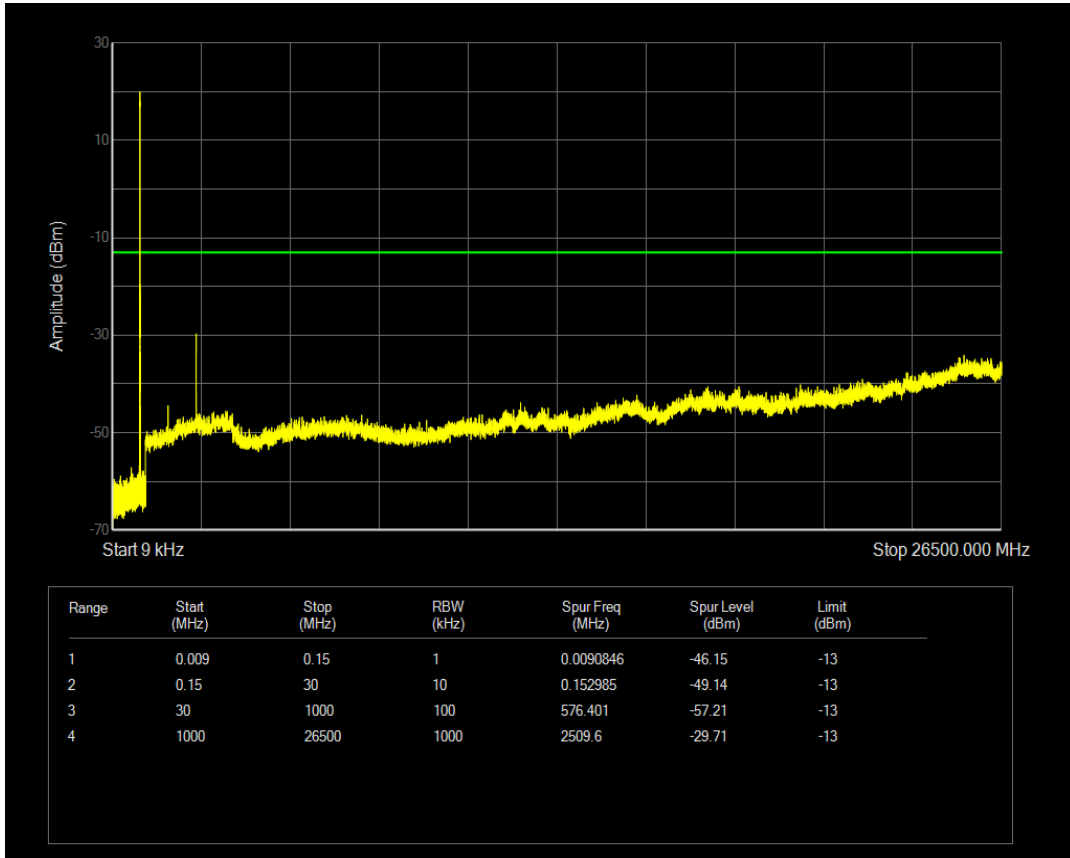

Band5 QPSK BW=1.4MHz Channel=20525 RB Size=1 Position=#0

Band5 QPSK BW=1.4MHz Channel=20525 RB Size=6 Position=#0

Band5 16QAM BW=1.4MHz Channel=20525 RB Size=1 Position=#0

Band5 16QAM BW=1.4MHz Channel=20525 RB Size=6 Position=#0

Band5 QPSK BW=1.4MHz Channel=20643 RB Size=6 Position=#0

Band5 QPSK BW=1.4MHz Channel=20643 RB Size=1 Position=#0

Band5 16QAM BW=1.4MHz Channel=20643 RB Size=1 Position=#0

Band5 16QAM BW=1.4MHz Channel=20643 RB Size=6 Position=#0