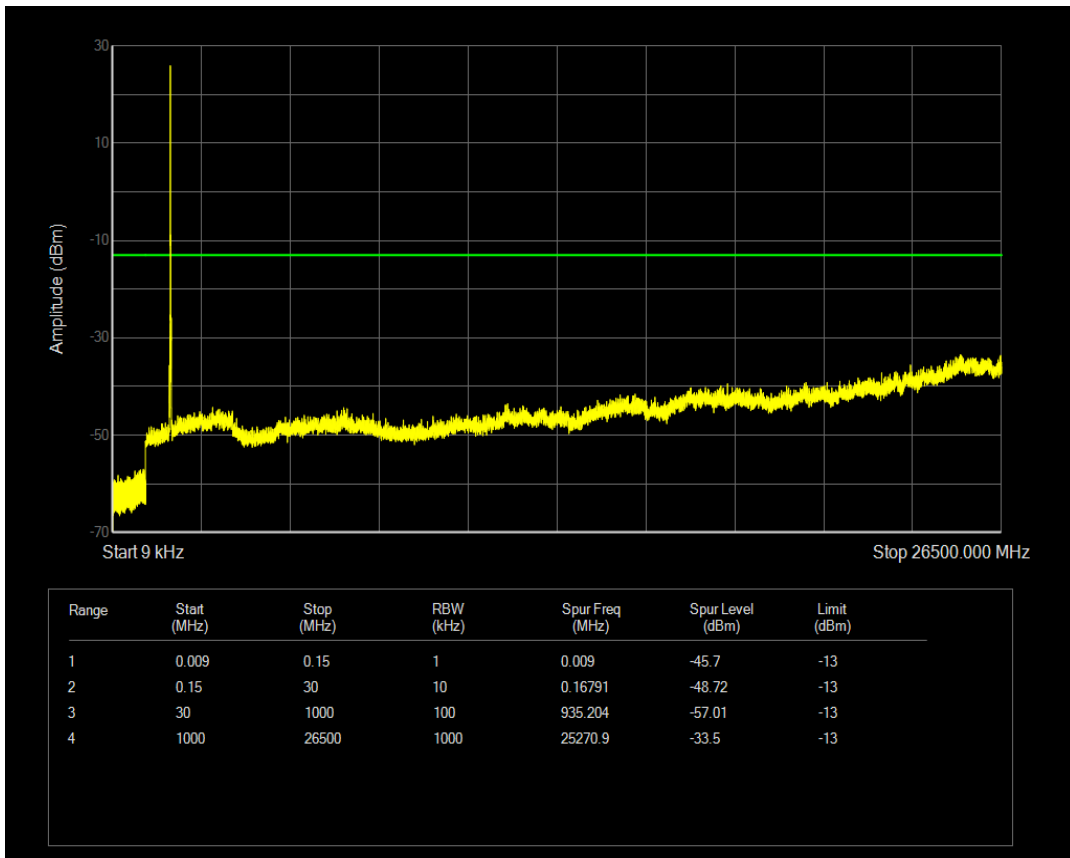

Band4 16QAM BW=15MHz Channel=20325 RB Size=1 Position=#0

Band4 16QAM BW=15MHz Channel=20325 RB Size=75 Position=#0