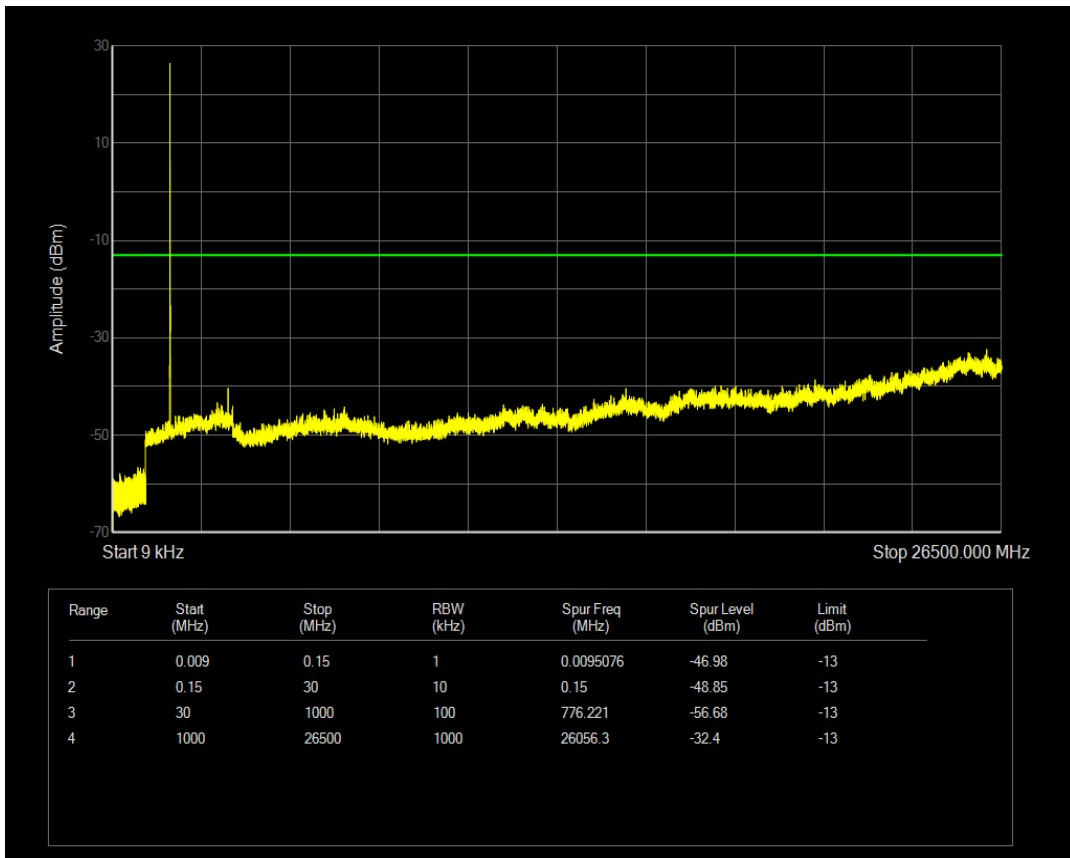

Band4 QPSK BW=5MHz Channel=19975 RB Size=1 Position=#0

Band4 QPSK BW=5MHz Channel=19975 RB Size=25 Position=#0

Band4 16QAM BW=5MHz Channel=19975 RB Size=1 Position=#0

Band4 16QAM BW=5MHz Channel=19975 RB Size=25 Position=#0

Band4 QPSK BW=5MHz Channel=20175 RB Size=1 Position=#0

Band4 QPSK BW=5MHz Channel=20175 RB Size=25 Position=#0

Band4 16QAM BW=5MHz Channel=20175 RB Size=1 Position=#0

Band4 16QAM BW=5MHz Channel=20175 RB Size=25 Position=#0