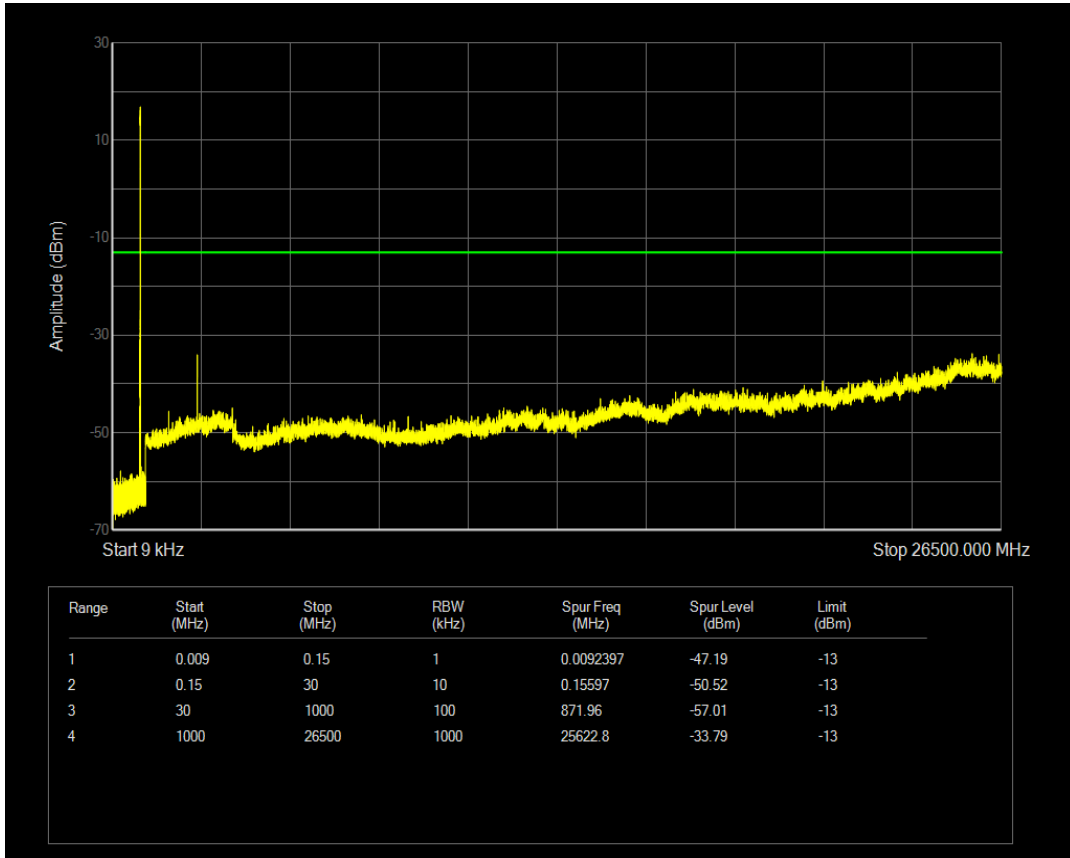

Band5 QPSK BW=3MHz Channel=20635 RB Size=15 Position=#0

Band5 16QAM BW=3MHz Channel=20635 RB Size=1 Position=#0