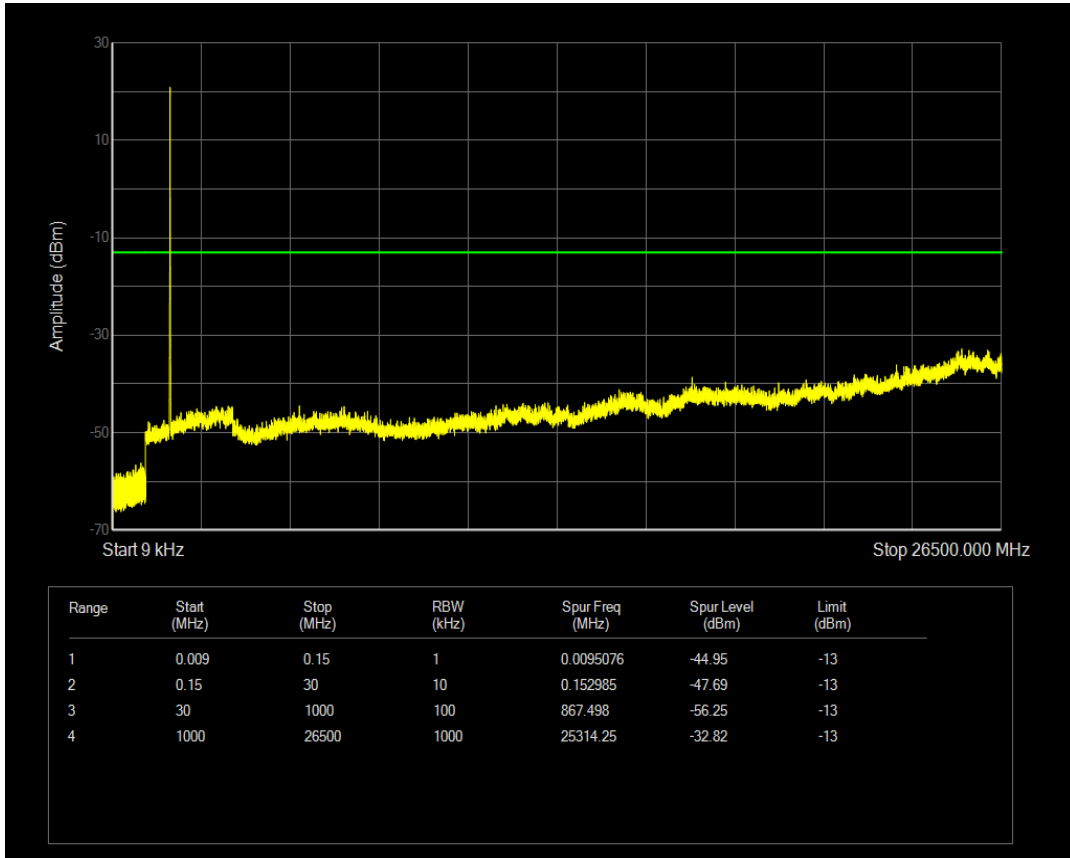

Band4 QPSK BW=5MHz Channel=19975 RB Size=1 Position=#0

Band4 QPSK BW=5MHz Channel=19975 RB Size=25 Position=#0

Band4 16QAM BW=5MHz Channel=19975 RB Size=1 Position=#0

Band4 16QAM BW=5MHz Channel=19975 RB Size=25 Position=#0

Band4 QPSK BW=5MHz Channel=20175 RB Size=1 Position=#0

Band4 QPSK BW=5MHz Channel=20175 RB Size=25 Position=#0

Band4 16QAM BW=5MHz Channel=20175 RB Size=1 Position=#0

Band4 16QAM BW=5MHz Channel=20175 RB Size=25 Position=#0