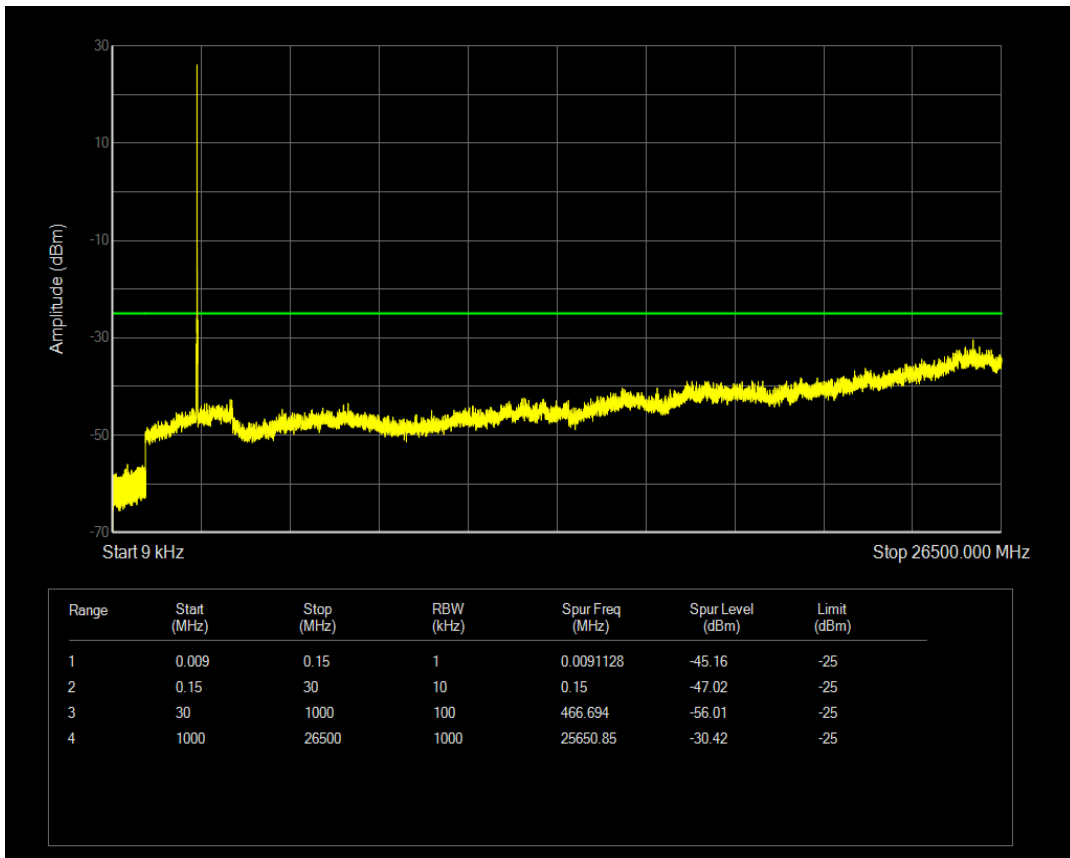

Band41(2535-2655) 16QAM BW=10MHz Channel=40090 RB Size=1 Position=#0

Band41(2535-2655) 16QAM BW=10MHz Channel=40090 RB Size=50 Position=#0