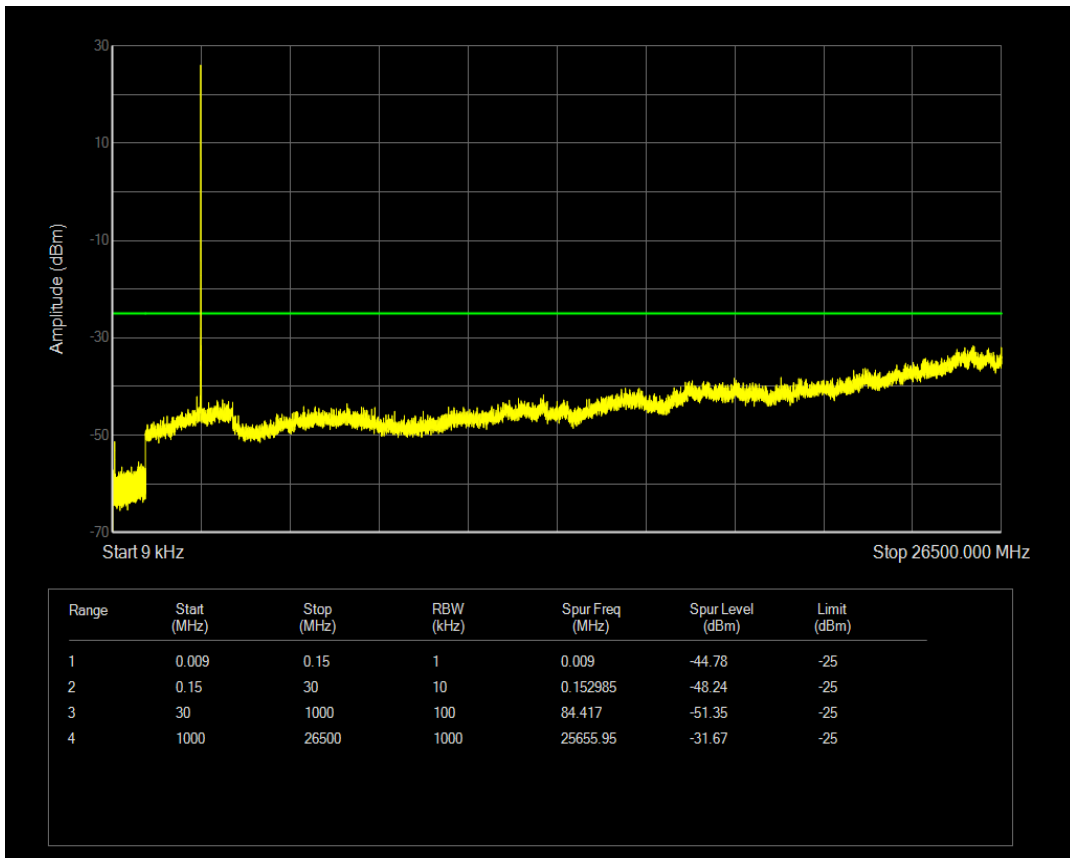

Band41(2535-2655) 16QAM BW=10MHz Channel=41190 RB Size=1 Position=#0

Band41(2535-2655) 16QAM BW=10MHz Channel=41190 RB Size=50 Position=#0