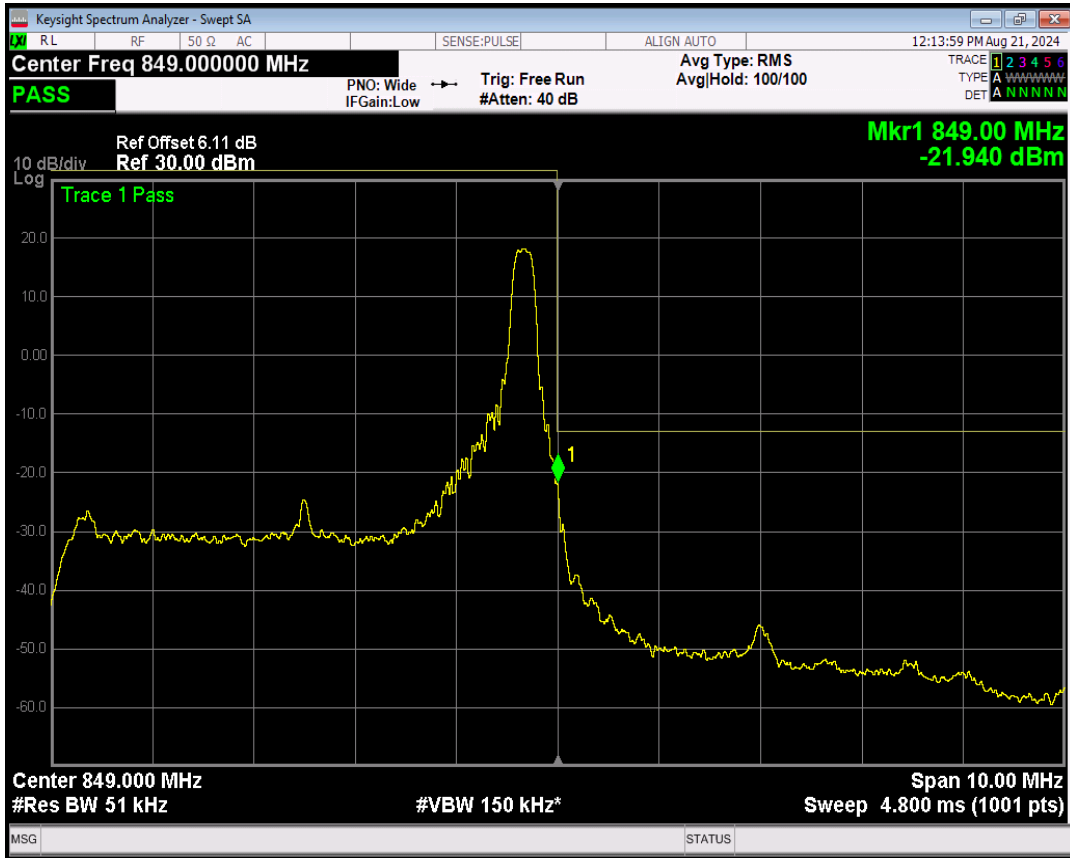

Band5 16QAM BW=5MHz Channel=20425 RB Size=1 Position=#Max

Band5 16QAM BW=5MHz Channel=20425 RB Size=25 Position=#0

Band5 QPSK BW=5MHz Channel=20625 RB Size=1 Position=#0

Band5 QPSK BW=5MHz Channel=20625 RB Size=1 Position=#Max