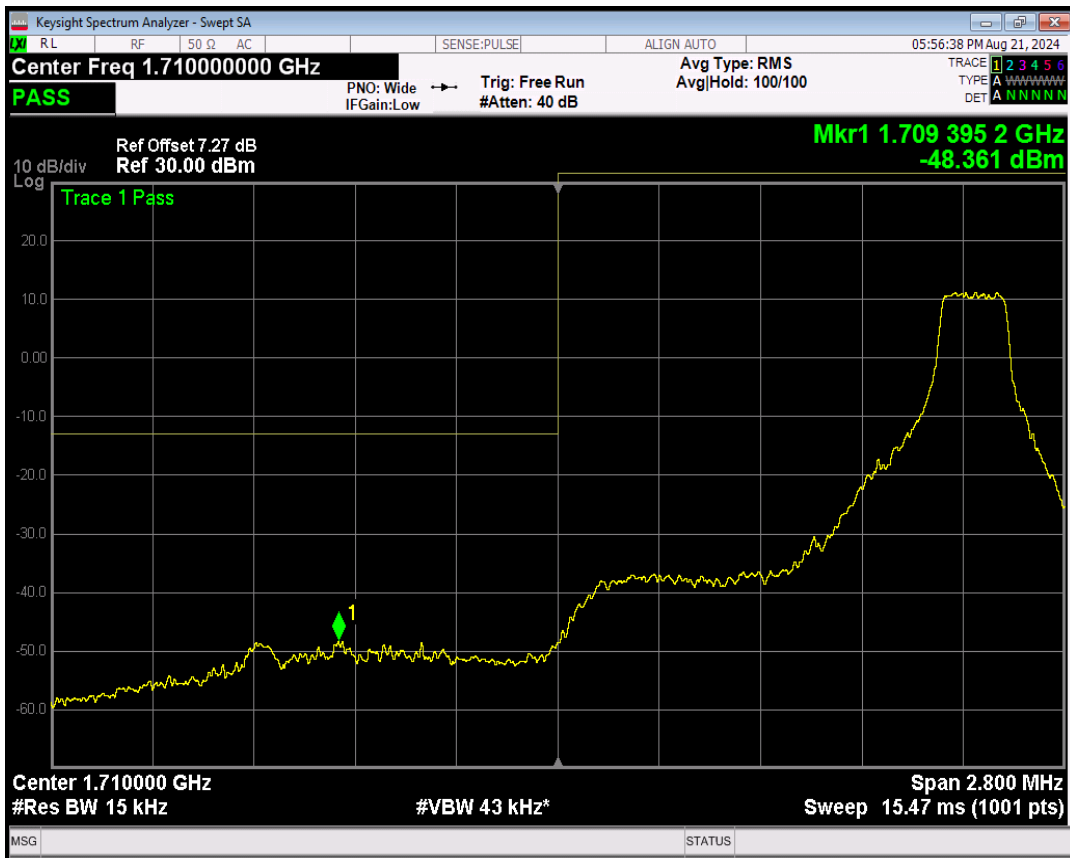

Band66 16QAM BW=1.4MHz Channel=131979 RB Size=1 Position=#Max

Band66 16QAM BW=1.4MHz Channel=131979 RB Size=6 Position=#0