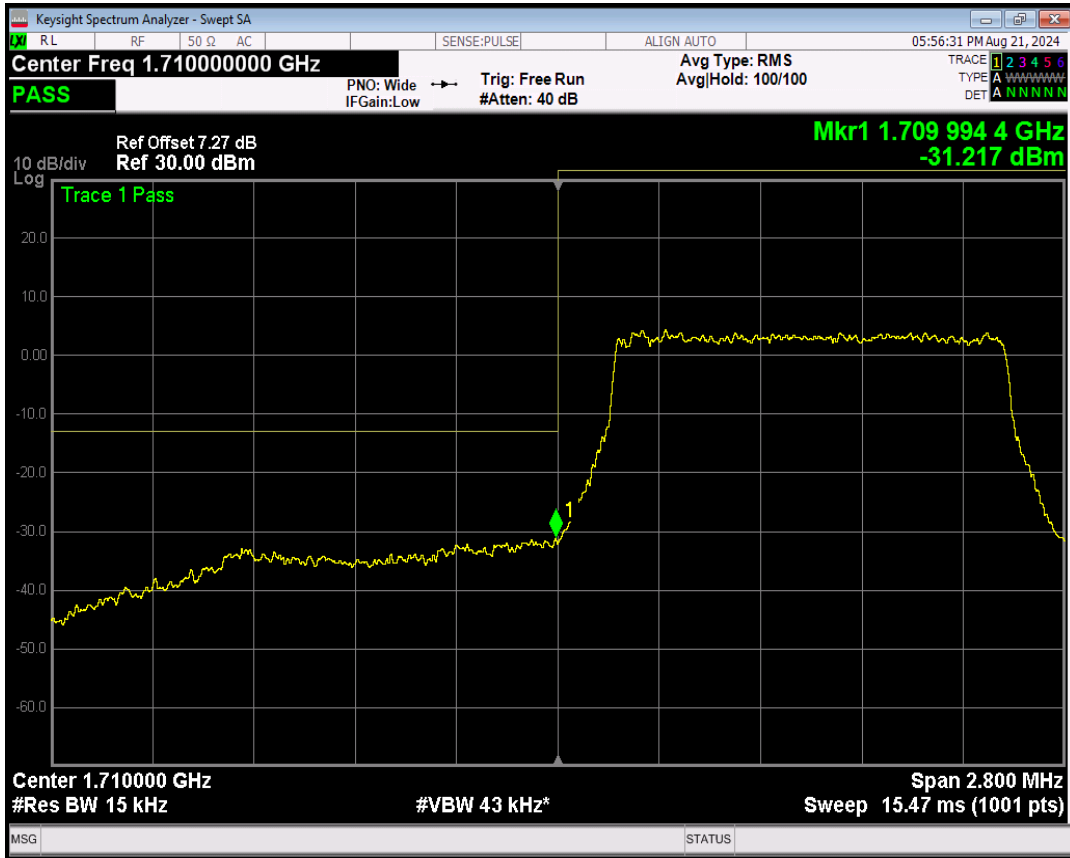

Band66 QPSK BW=1.4MHz Channel=131979 RB Size=1 Position=#0

Band66 QPSK BW=1.4MHz Channel=131979 RB Size=1 Position=#Max

Band66 16QAM BW=1.4MHz Channel=131979 RB Size=1 Position=#0

Band66 QPSK BW=1.4MHz Channel=131979 RB Size=6 Position=#0