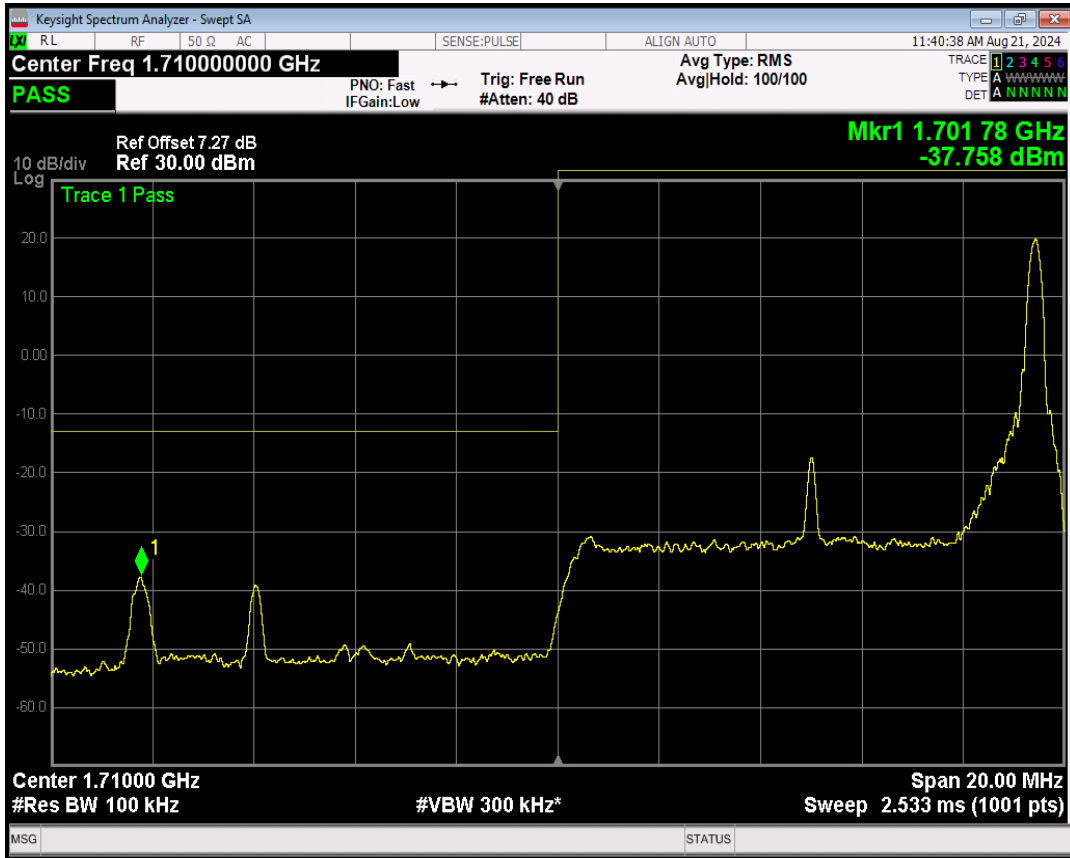

Band4 QPSK BW=5MHz Channel=20375 RB Size=25 Position=#0

Band4 16QAM BW=5MHz Channel=20375 RB Size=1 Position=#0

Band4 16QAM BW=5MHz Channel=20375 RB Size=1 Position=#Max

Band4 16QAM BW=5MHz Channel=20375 RB Size=25 Position=#0

Band4 QPSK BW=10MHz Channel=20000 RB Size=1 Position=#0

Band4 QPSK BW=10MHz Channel=20000 RB Size=1 Position=#Max

Band4 QPSK BW=10MHz Channel=20000 RB Size=50 Position=#0

Band4 16QAM BW=10MHz Channel=20000 RB Size=1 Position=#0