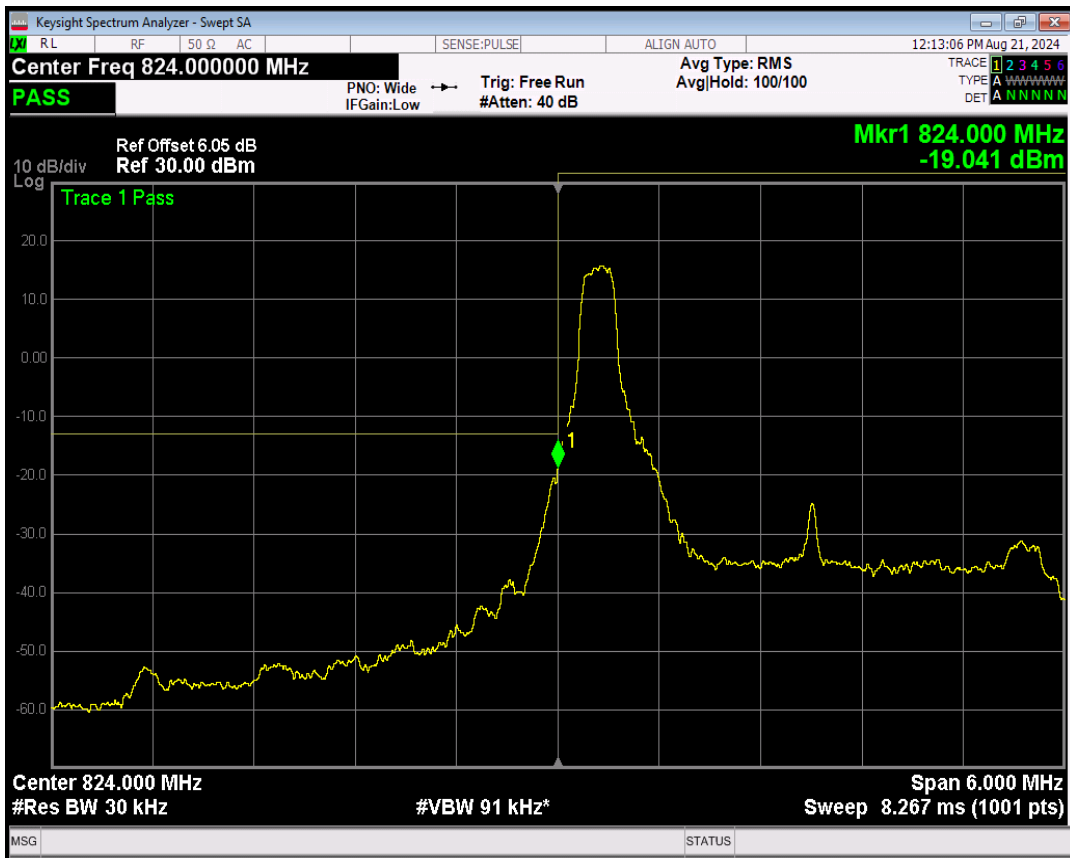

Band5 QPSK BW=3MHz Channel=20415 RB Size=1 Position=#0

Band5 QPSK BW=3MHz Channel=20415 RB Size=1 Position=#Max