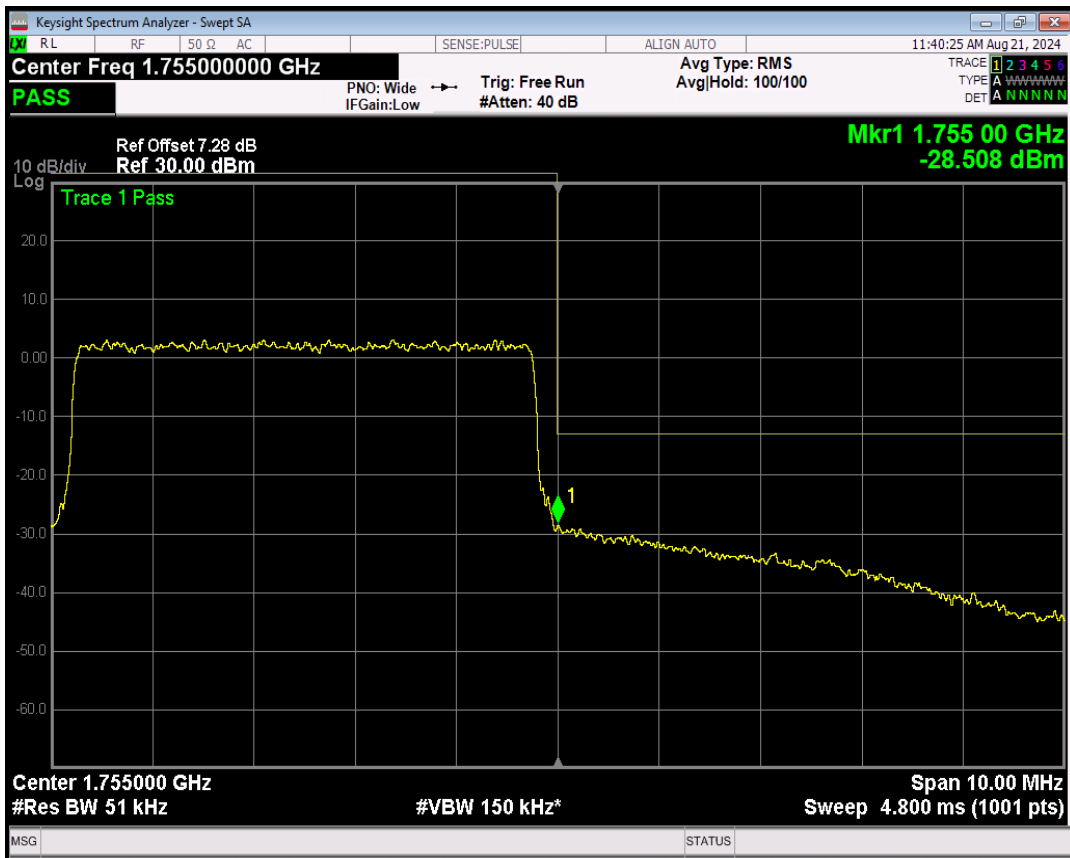

Band4 QPSK BW=5MHz Channel=20375 RB Size=25 Position=#0

Band4 16QAM BW=5MHz Channel=20375 RB Size=1 Position=#0

Band4 16QAM BW=5MHz Channel=20375 RB Size=1 Position=#Max

Band4 16QAM BW=5MHz Channel=20375 RB Size=25 Position=#0

Band4 QPSK BW=10MHz Channel=20000 RB Size=1 Position=#0

Band4 QPSK BW=10MHz Channel=20000 RB Size=1 Position=#Max

Band4 QPSK BW=10MHz Channel=20000 RB Size=50 Position=#0

Band4 16QAM BW=10MHz Channel=20000 RB Size=1 Position=#0