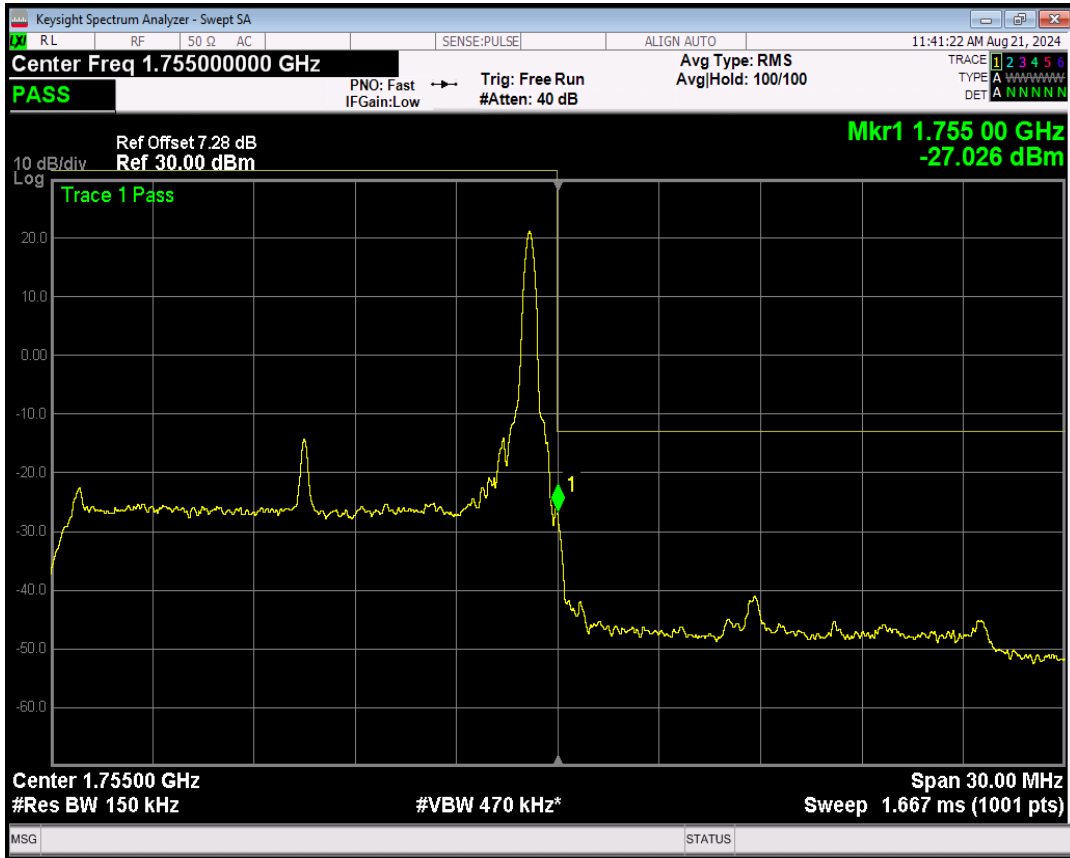

Band4 16QAM BW=15MHz Channel=20025 RB Size=1 Position=#Max

Band4 16QAM BW=15MHz Channel=20025 RB Size=75 Position=#0

Band4 QPSK BW=15MHz Channel=20325 RB Size=1 Position=#0

Band4 QPSK BW=15MHz Channel=20325 RB Size=1 Position=#Max