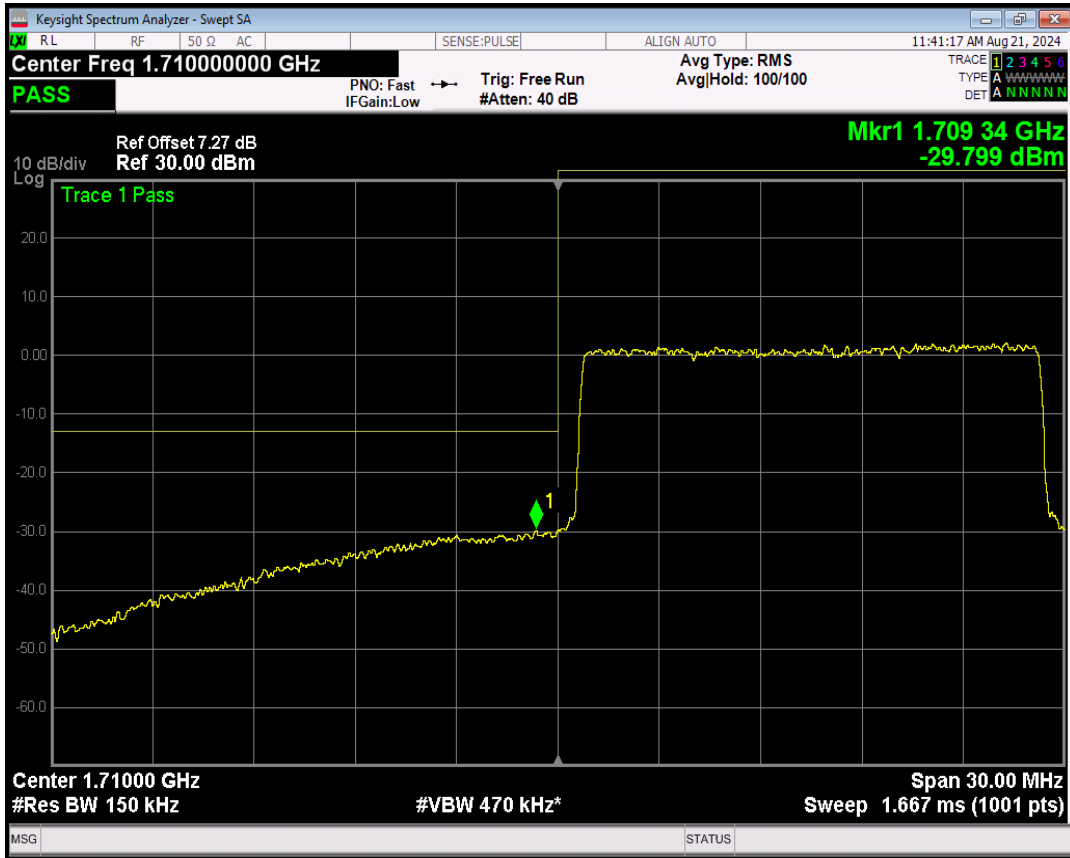

Band4 16QAM BW=15MHz Channel=20025 RB Size=75 Position=#0

Band4 QPSK BW=15MHz Channel=20325 RB Size=1 Position=#0