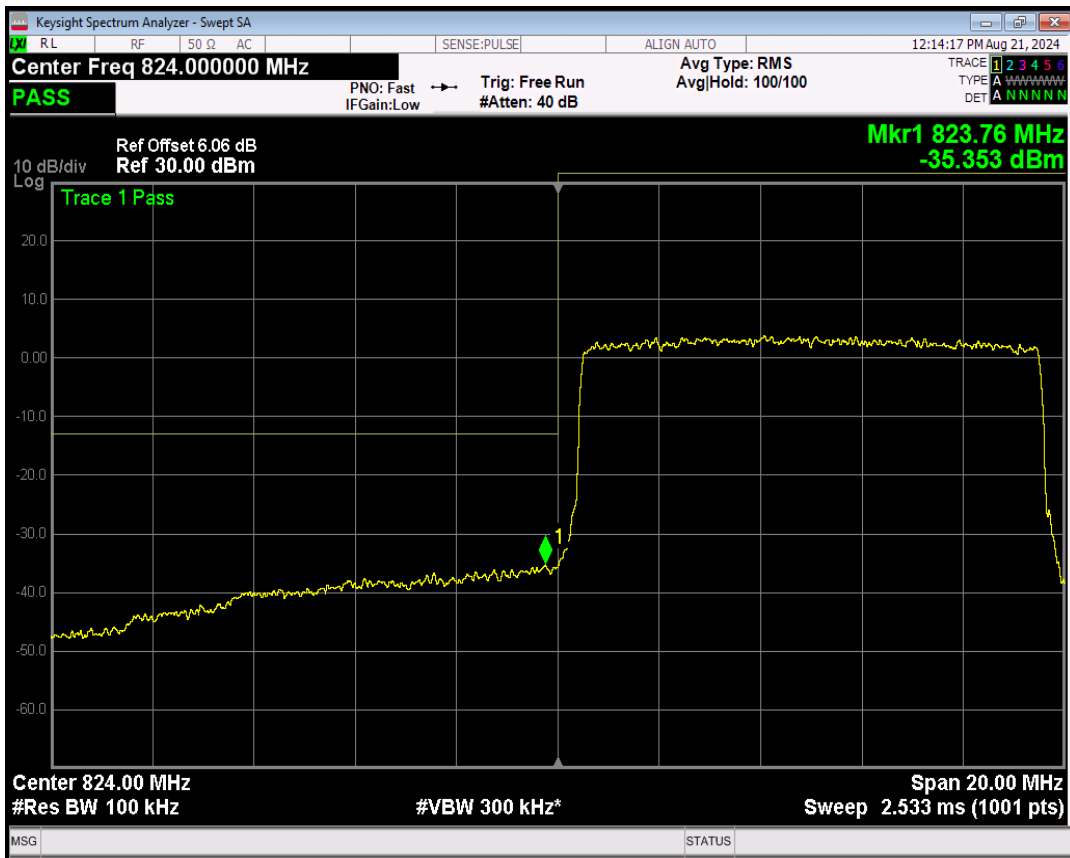

Band5 QPSK BW=10MHz Channel=20450 RB Size=50 Position=#0

Band5 16QAM BW=10MHz Channel=20450 RB Size=1 Position=#0