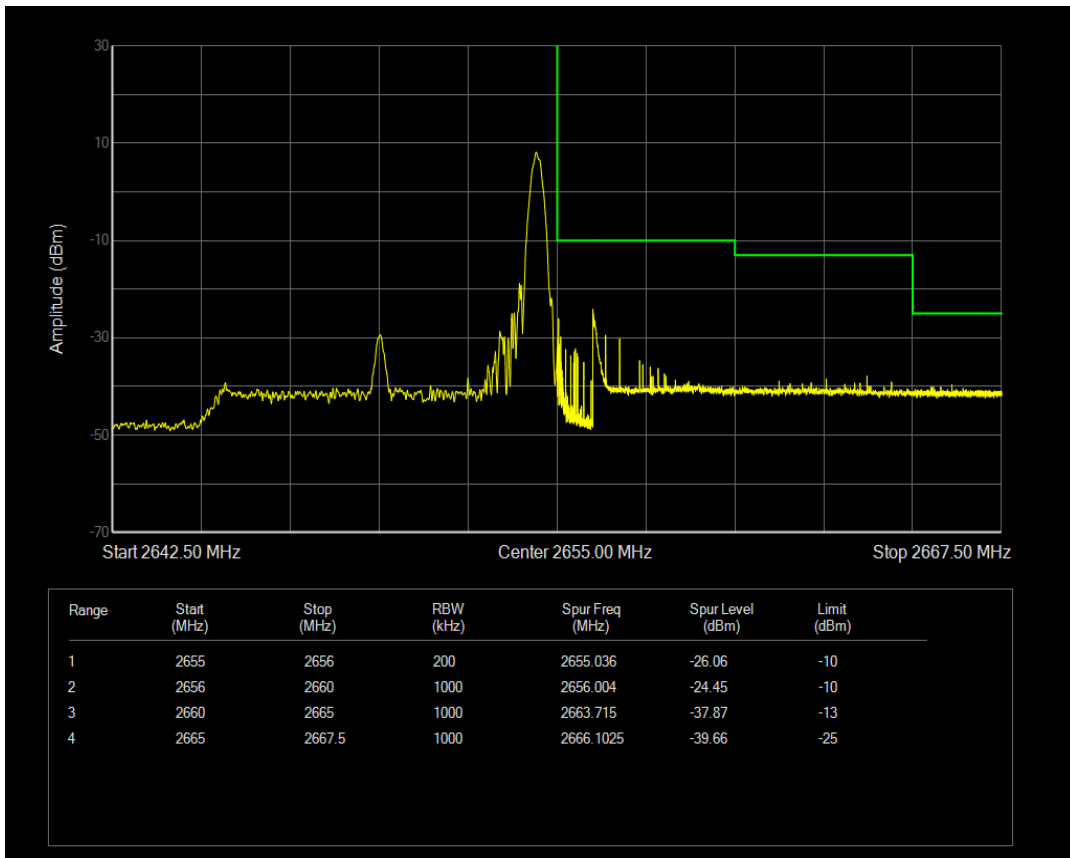

Band41(2535-2655) 16QAM BW=10MHz Channel=41190 RB Size=1 Position=#Max

Band41(2535-2655) 16QAM BW=10MHz Channel=41190 RB Size=50 Position=#0