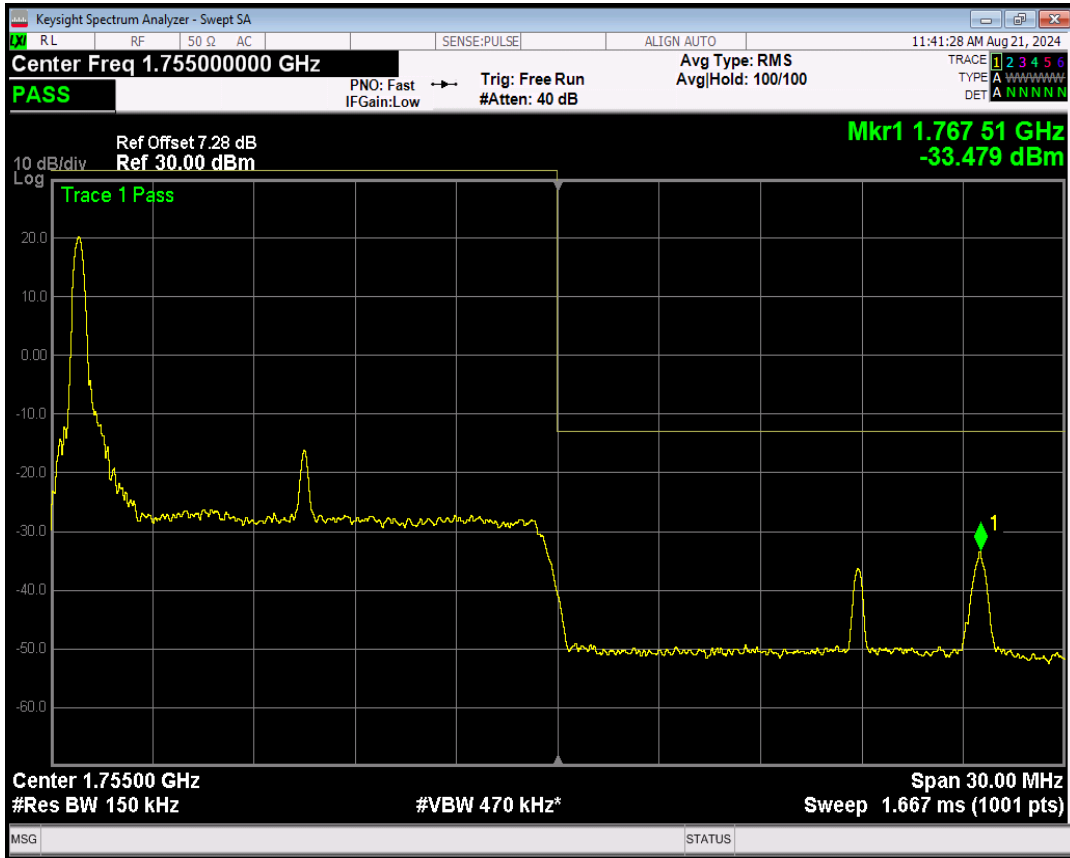

Band4 16QAM BW=15MHz Channel=20325 RB Size=1 Position=#0

Band4 16QAM BW=15MHz Channel=20325 RB Size=1 Position=#Max