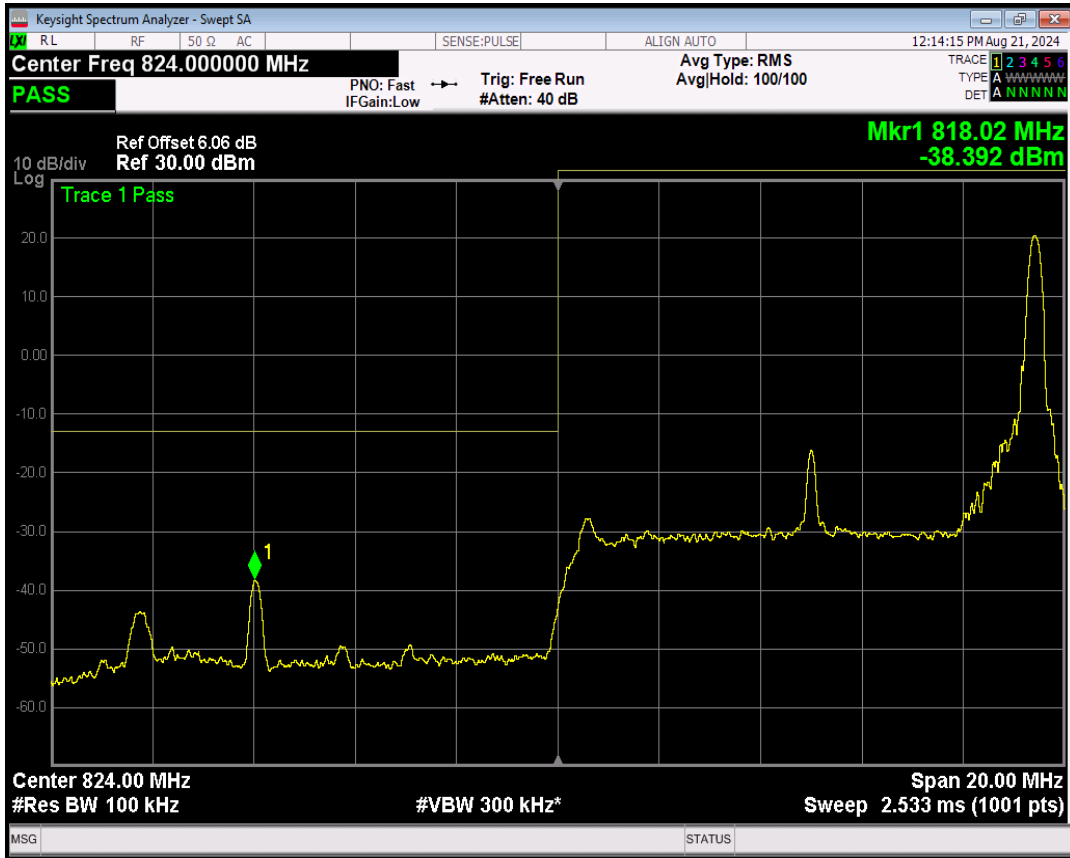

Band5 QPSK BW=10MHz Channel=20450 RB Size=1 Position=#Max

Band5 QPSK BW=10MHz Channel=20450 RB Size=50 Position=#0