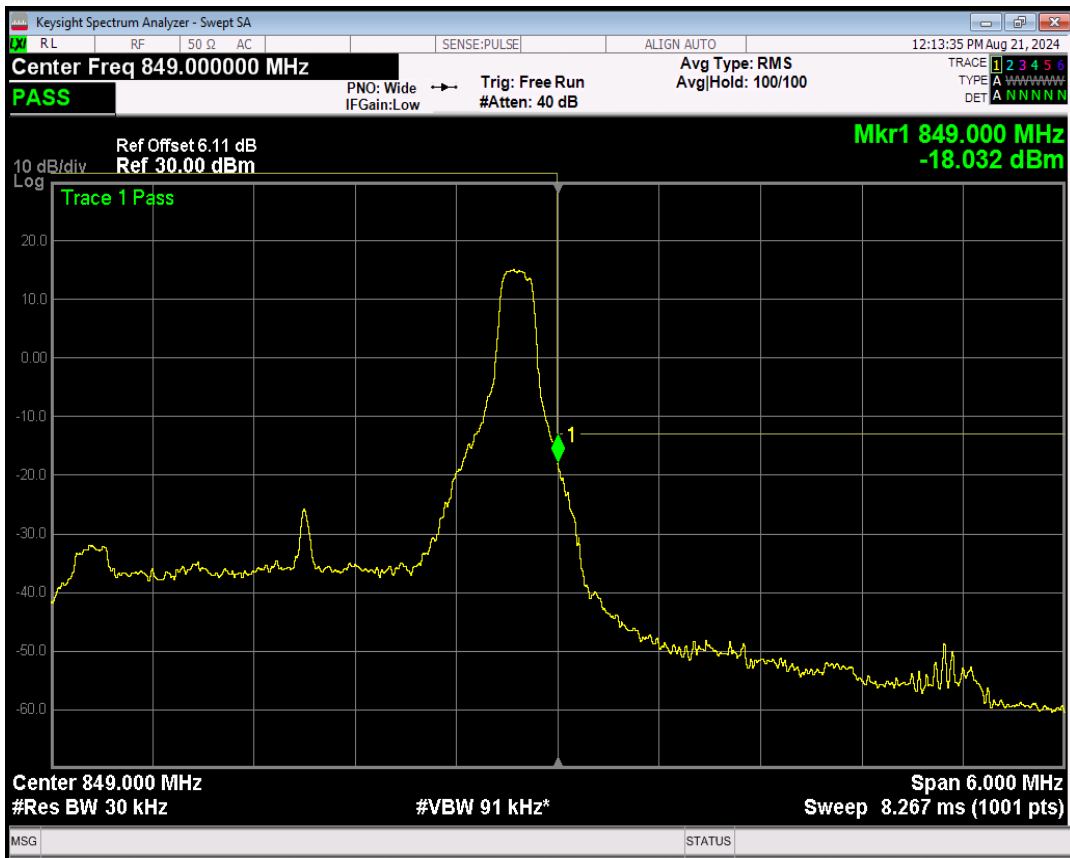

Band5 16QAM BW=3MHz Channel=20635 RB Size=1 Position=#Max

Band5 16QAM BW=3MHz Channel=20635 RB Size=15 Position=#0