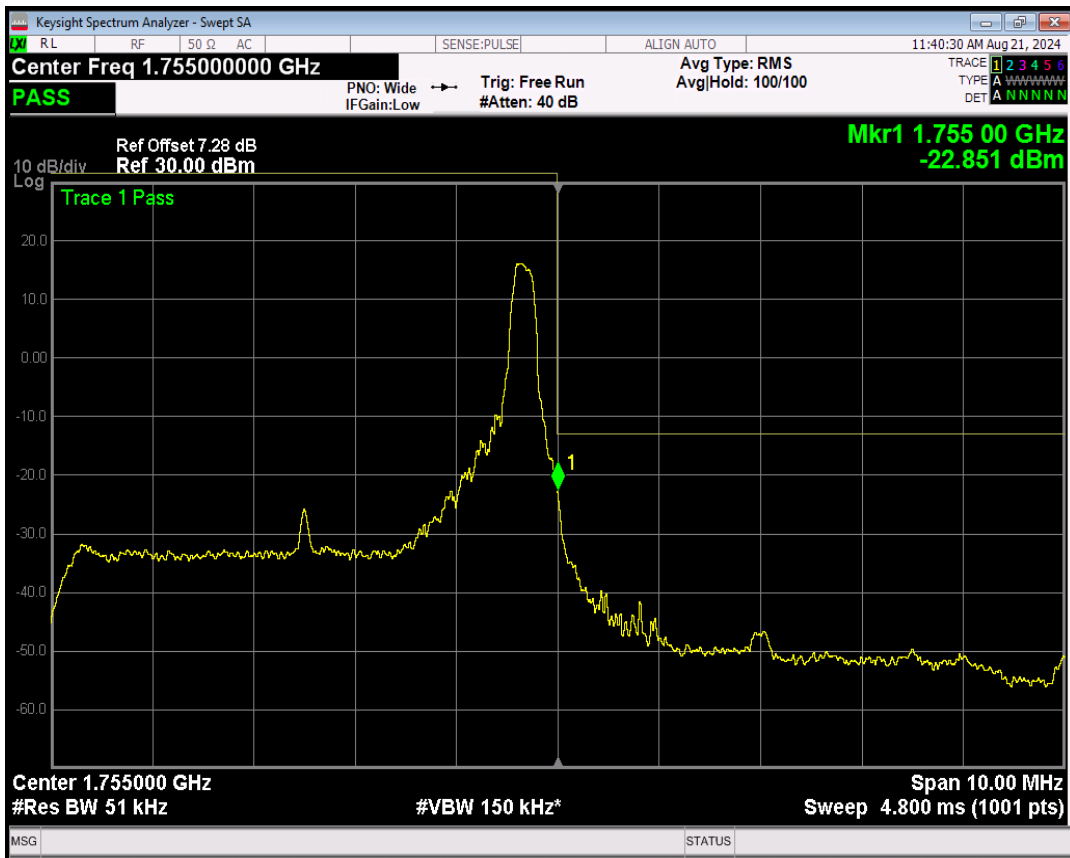

Band4 QPSK BW=5MHz Channel=20375 RB Size=25 Position=#0

Band4 16QAM BW=5MHz Channel=20375 RB Size=1 Position=#0

Band4 16QAM BW=5MHz Channel=20375 RB Size=1 Position=#Max

Band4 16QAM BW=5MHz Channel=20375 RB Size=25 Position=#0