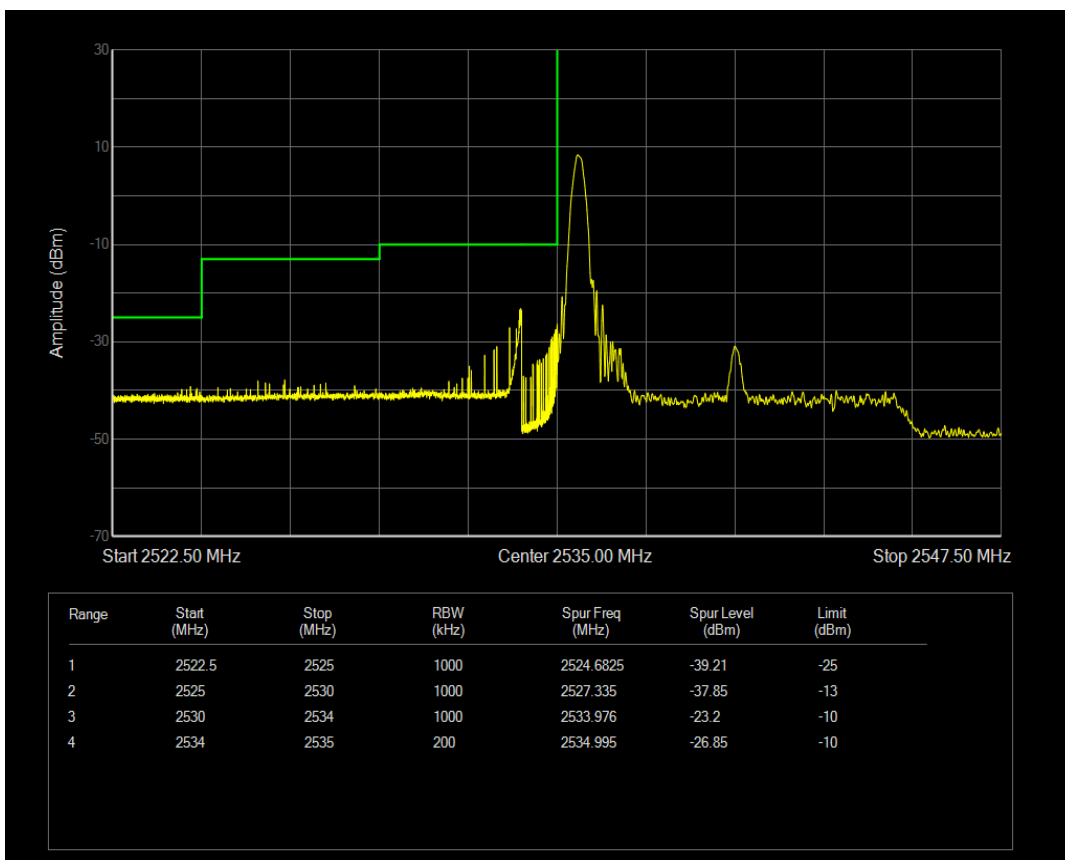

Band41(2535-2655) QPSK BW=10MHz Channel=40090 RB Size=1 Position=#0

Band41(2535-2655) QPSK BW=10MHz Channel=40090 RB Size=1 Position=#Max