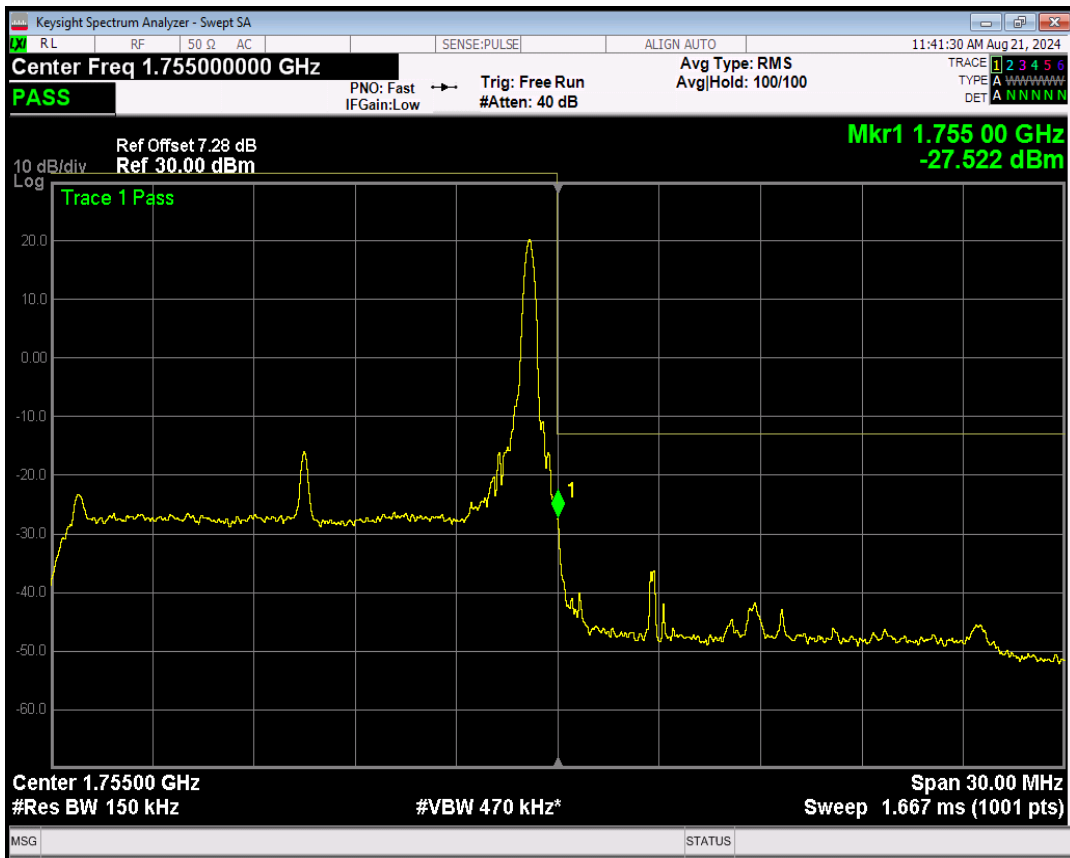

Band4 16QAM BW=15MHz Channel=20325 RB Size=1 Position=#Max

Band4 16QAM BW=15MHz Channel=20325 RB Size=75 Position=#0