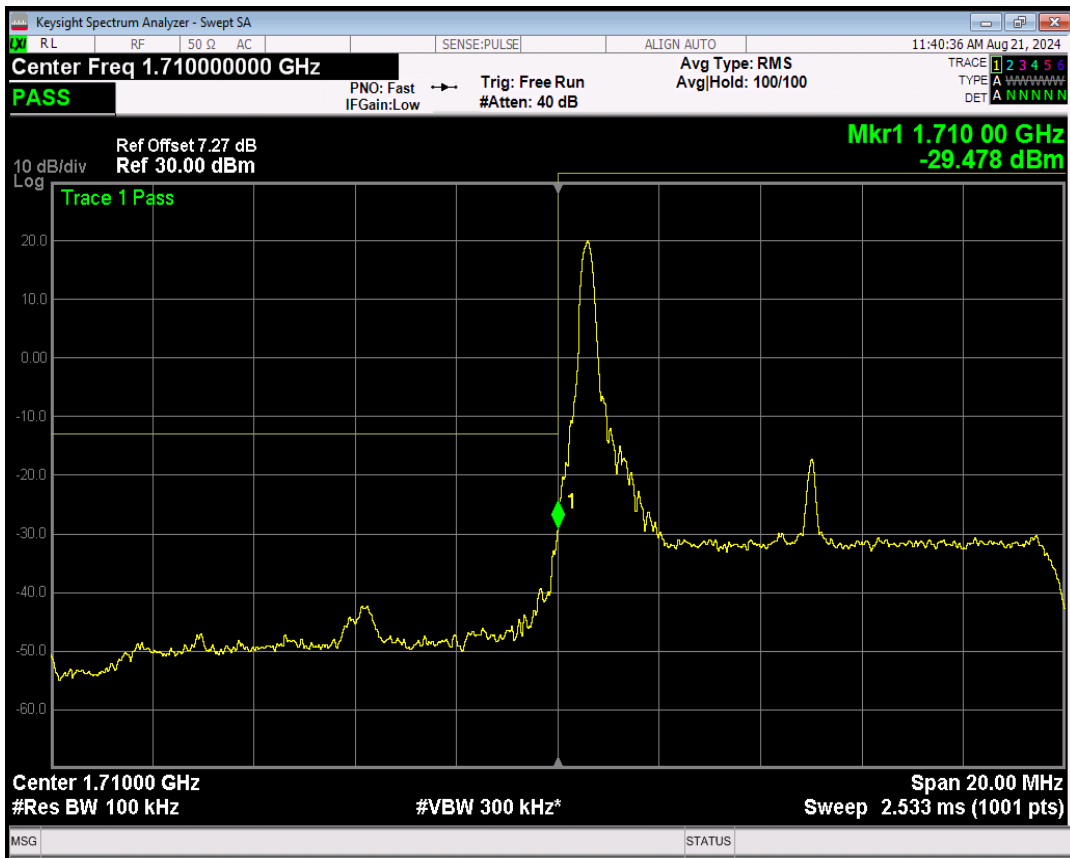

Band4 QPSK BW=10MHz Channel=20000 RB Size=1 Position=#0

Band4 QPSK BW=10MHz Channel=20000 RB Size=1 Position=#Max