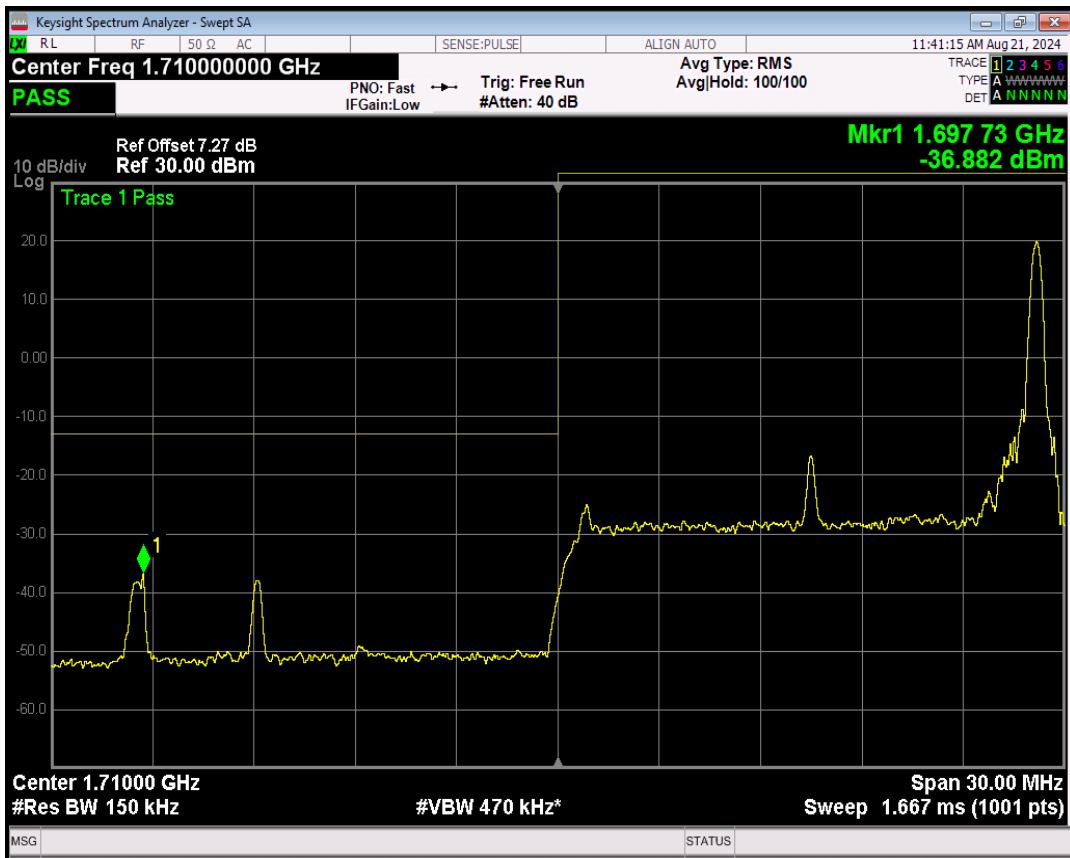

Band4 16QAM BW=15MHz Channel=20025 RB Size=1 Position=#Max

Band4 16QAM BW=15MHz Channel=20025 RB Size=75 Position=#0