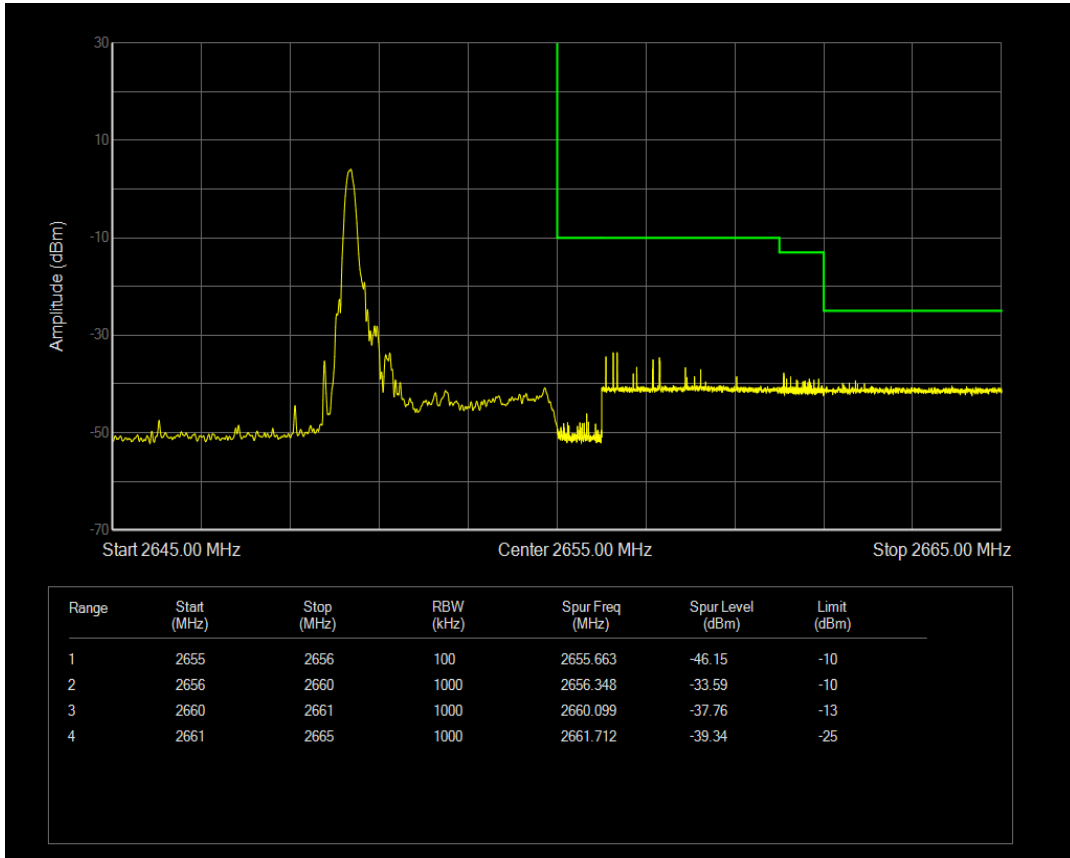

Band41(2535-2655) 16QAM BW=5MHz Channel=41215 RB Size=1 Position=#0

Band41(2535-2655) 16QAM BW=5MHz Channel=41215 RB Size=1 Position=#Max