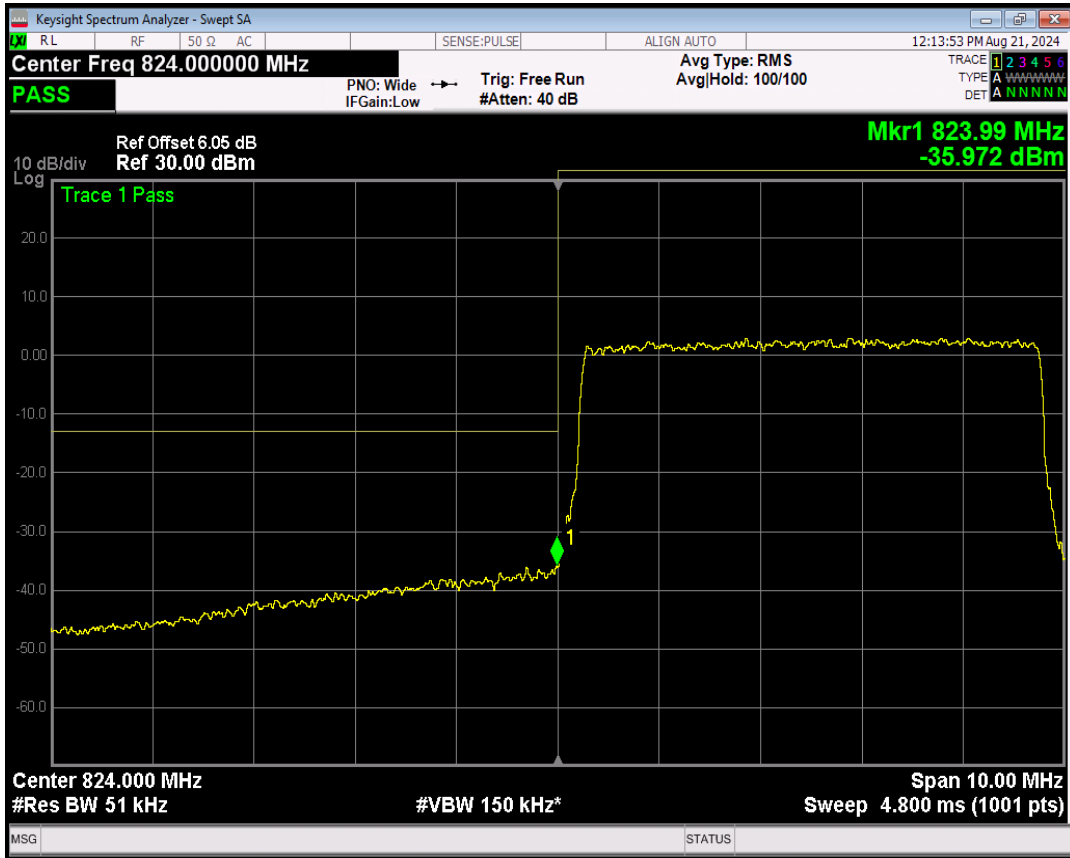

Band5 16QAM BW=5MHz Channel=20425 RB Size=25 Position=#0

Band5 QPSK BW=5MHz Channel=20625 RB Size=1 Position=#0