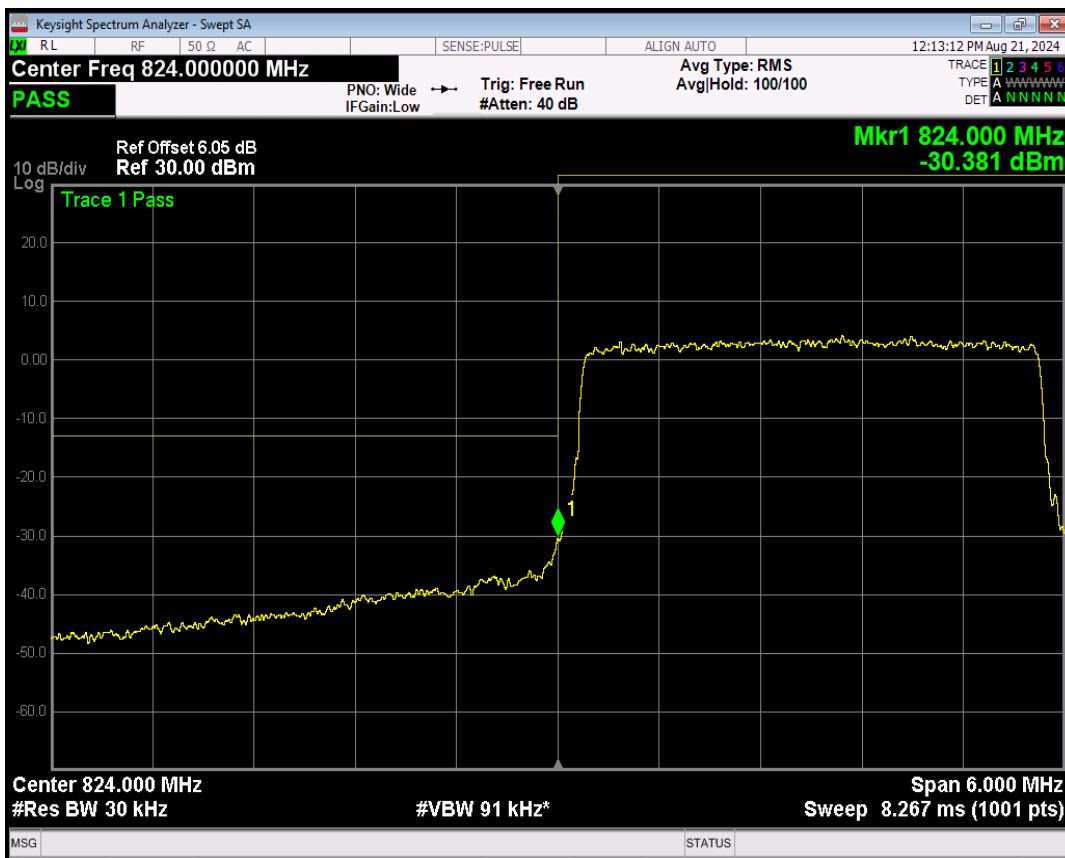

Band5 QPSK BW=3MHz Channel=20415 RB Size=15 Position=#0

Band5 16QAM BW=3MHz Channel=20415 RB Size=1 Position=#0