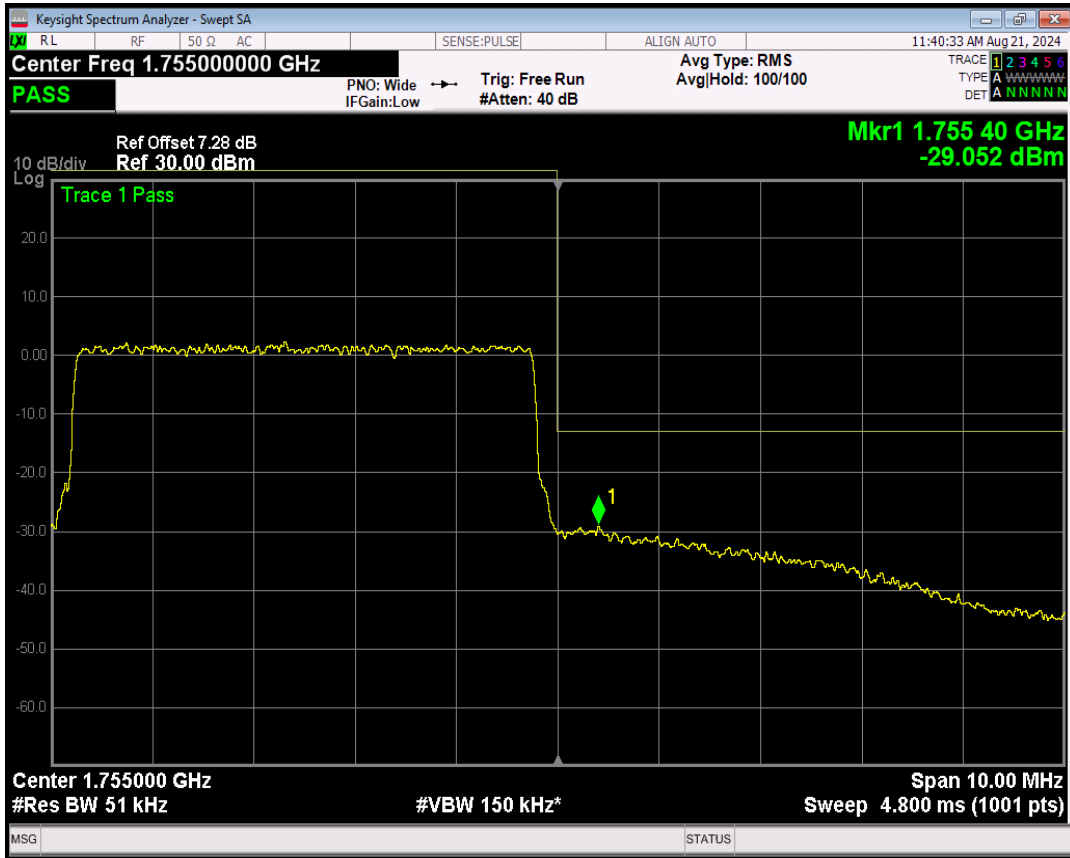

Band4 QPSK BW=5MHz Channel=20375 RB Size=25 Position=#0

Band4 16QAM BW=5MHz Channel=20375 RB Size=1 Position=#0

Band4 16QAM BW=5MHz Channel=20375 RB Size=1 Position=#Max

Band4 16QAM BW=5MHz Channel=20375 RB Size=25 Position=#0