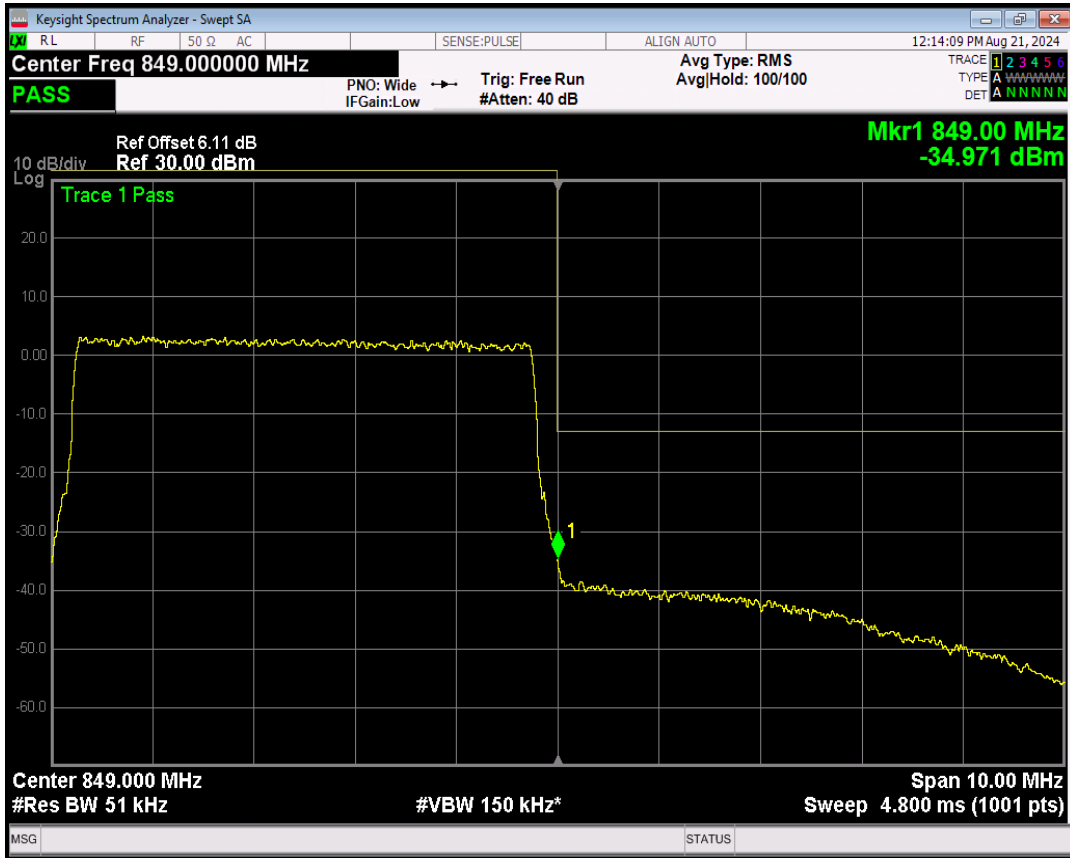

Band5 QPSK BW=5MHz Channel=20625 RB Size=25 Position=#0

Band5 16QAM BW=5MHz Channel=20625 RB Size=1 Position=#0

Band5 16QAM BW=5MHz Channel=20625 RB Size=1 Position=#Max

Band5 16QAM BW=5MHz Channel=20625 RB Size=25 Position=#0