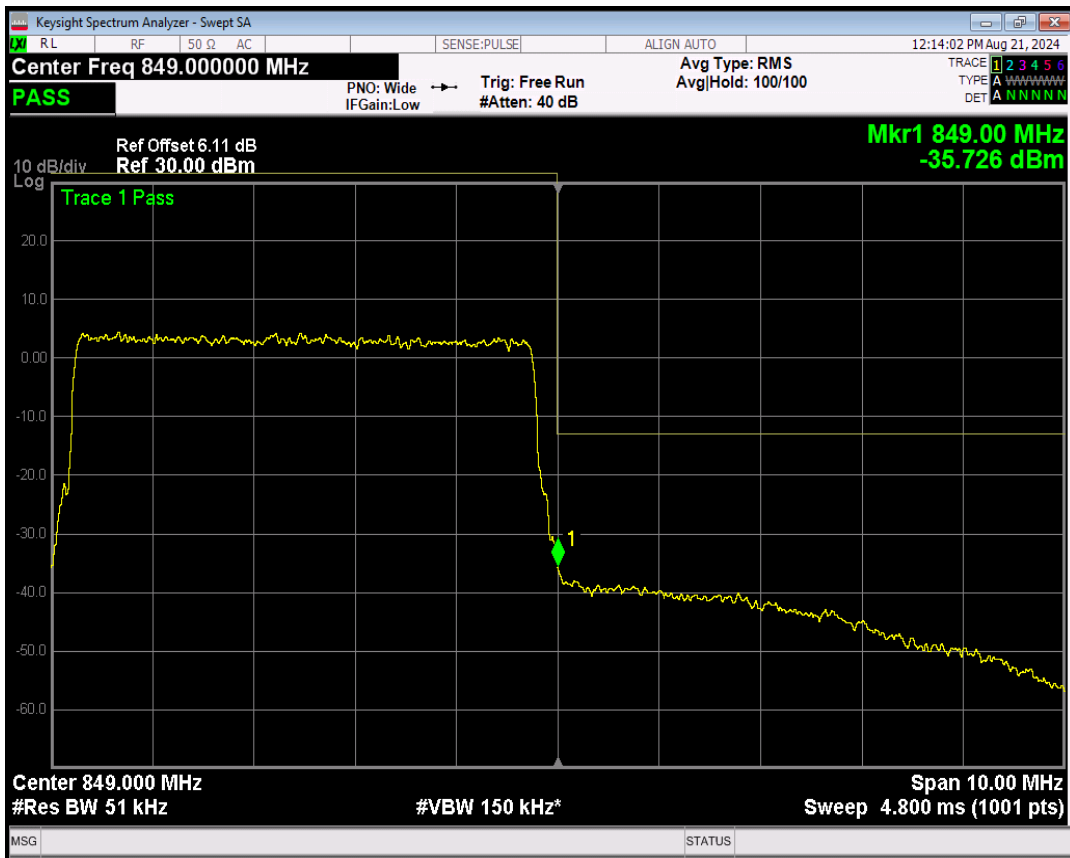

Band5 QPSK BW=5MHz Channel=20625 RB Size=25 Position=#0

Band5 16QAM BW=5MHz Channel=20625 RB Size=1 Position=#0