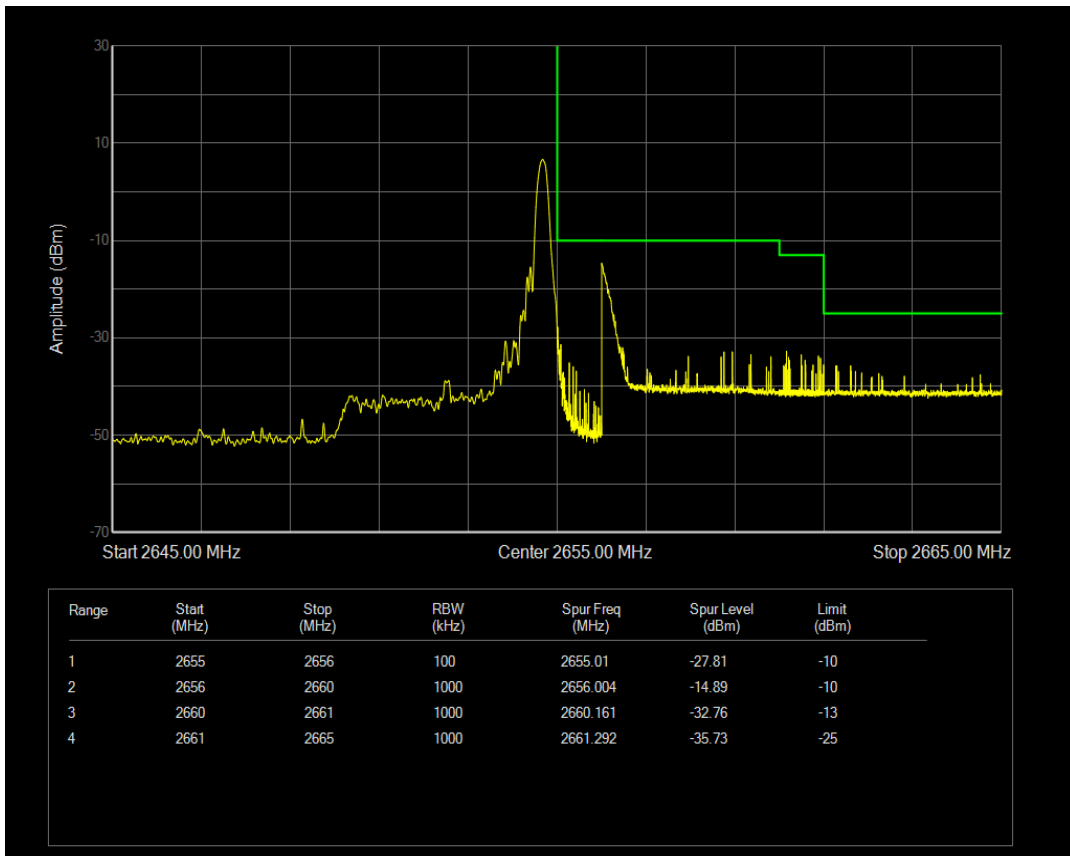

Band41(2535-2655) 16QAM BW=5MHz Channel=41215 RB Size=1 Position=#Max

Band41(2535-2655) 16QAM BW=5MHz Channel=41215 RB Size=25 Position=#0