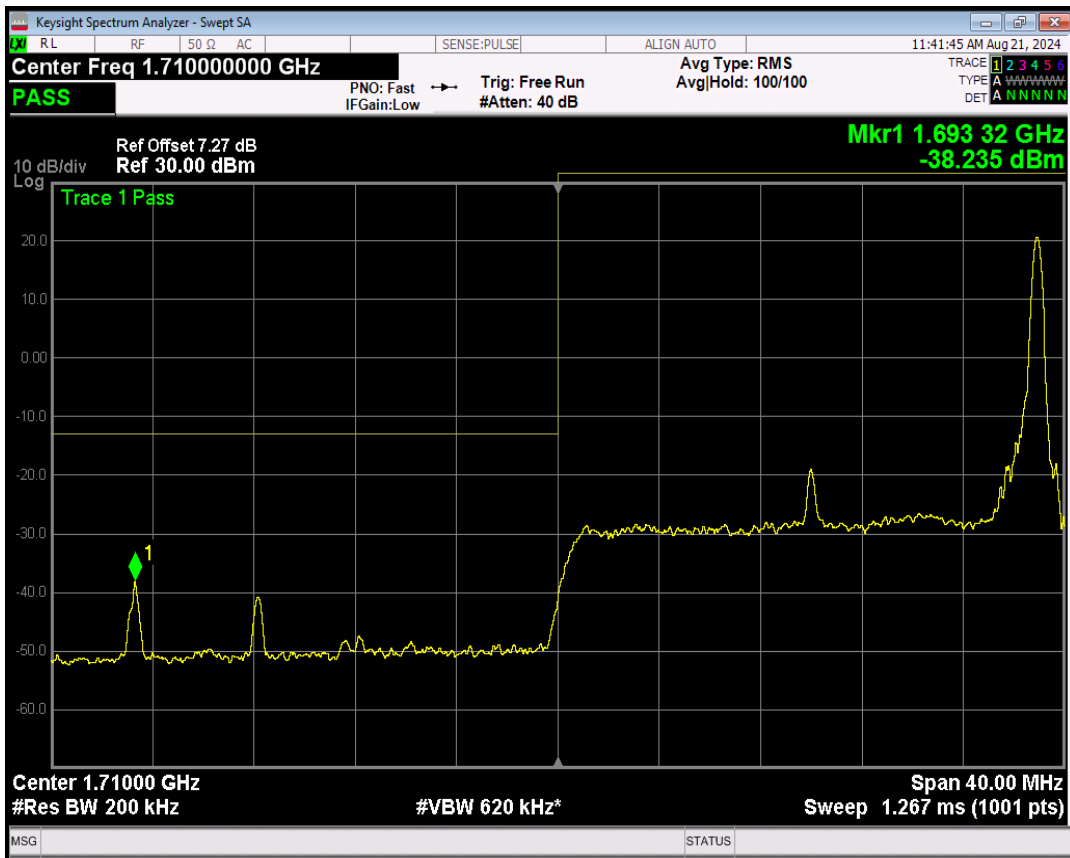

Band4 16QAM BW=20MHz Channel=20050 RB Size=1 Position=#Max

Band4 16QAM BW=20MHz Channel=20050 RB Size=100 Position=#0