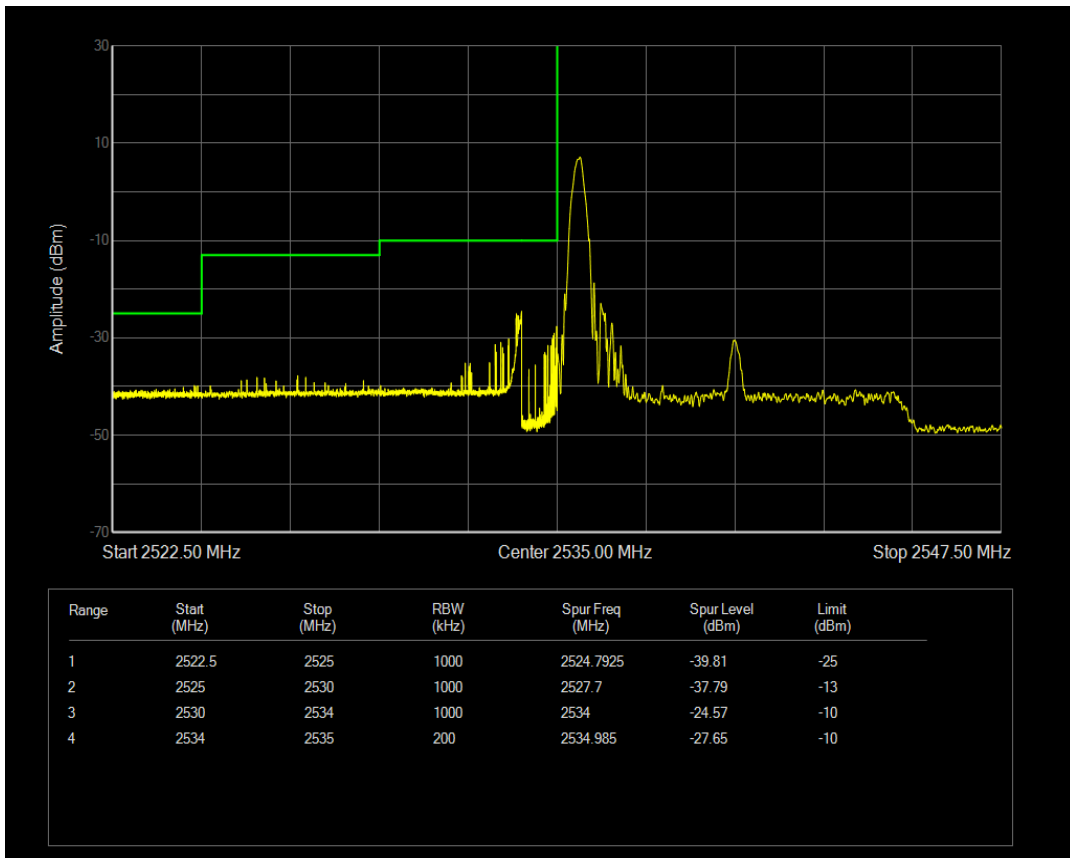

Band41(2535-2655) 16QAM BW=10MHz Channel=40090 RB Size=1 Position=#0

Band41(2535-2655) QPSK BW=10MHz Channel=40090 RB Size=50 Position=#0