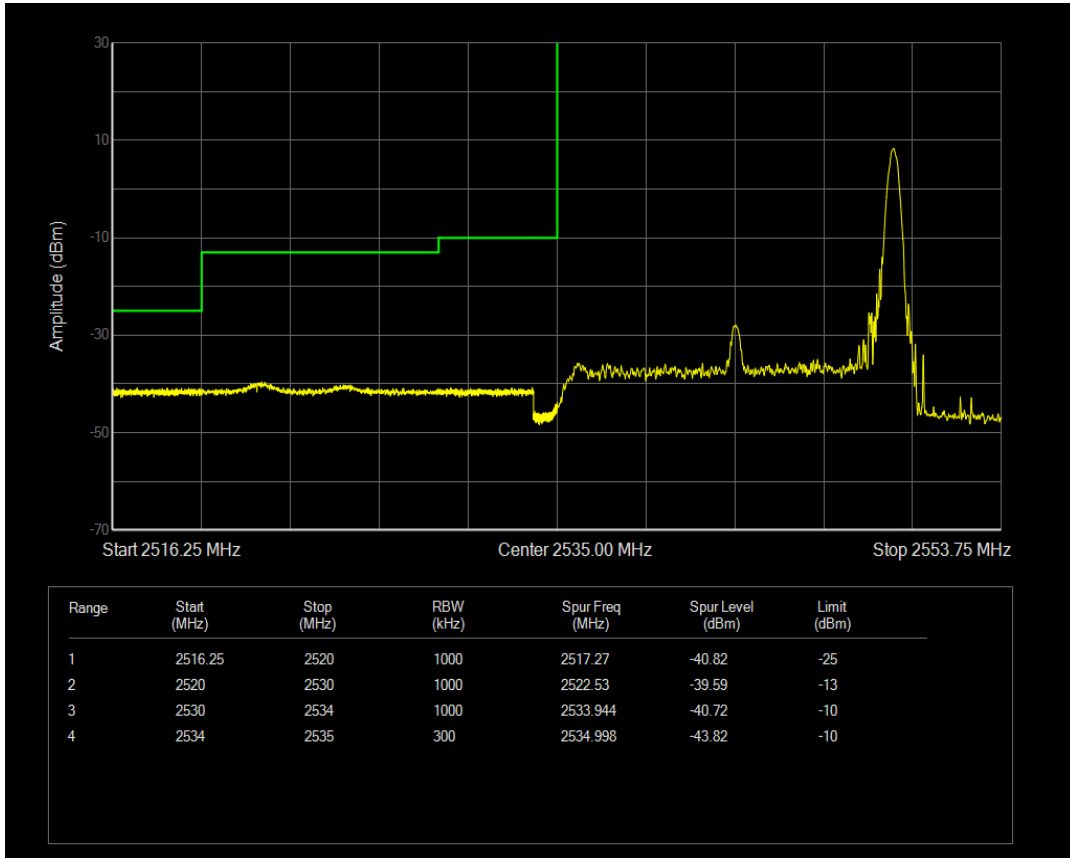

Band41(2535-2655) QPSK BW=15MHz Channel=40115 RB Size=1 Position=#Max

Band41(2535-2655) QPSK BW=15MHz Channel=40115 RB Size=75 Position=#0