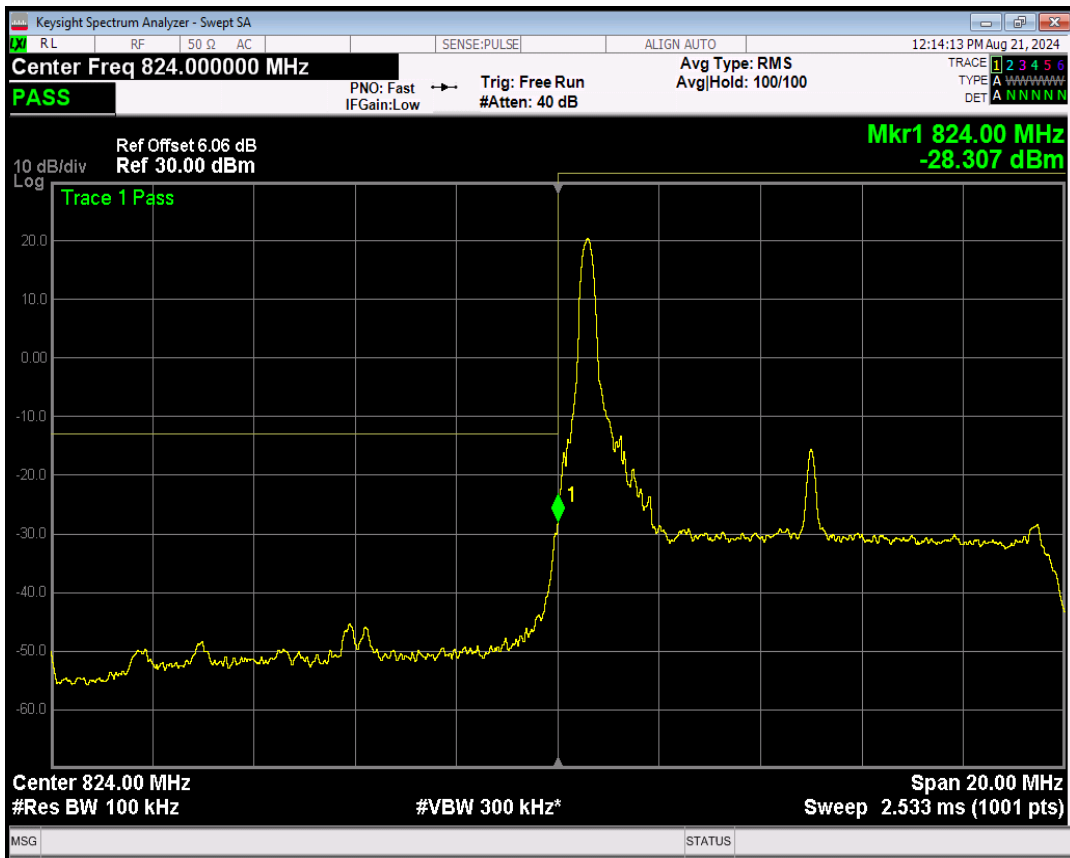

Band5 QPSK BW=10MHz Channel=20450 RB Size=1 Position=#0

Band5 QPSK BW=10MHz Channel=20450 RB Size=1 Position=#Max