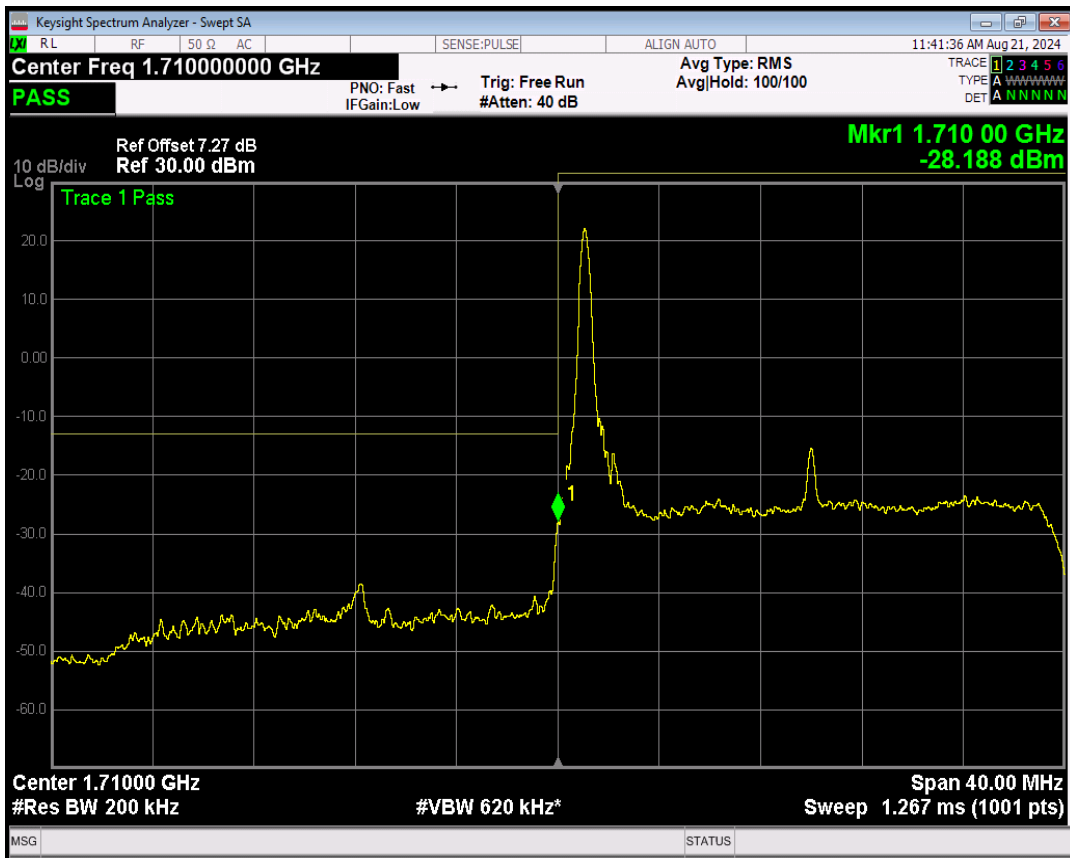

Band4 QPSK BW=20MHz Channel=20050 RB Size=1 Position=#0

Band4 QPSK BW=20MHz Channel=20050 RB Size=1 Position=#Max