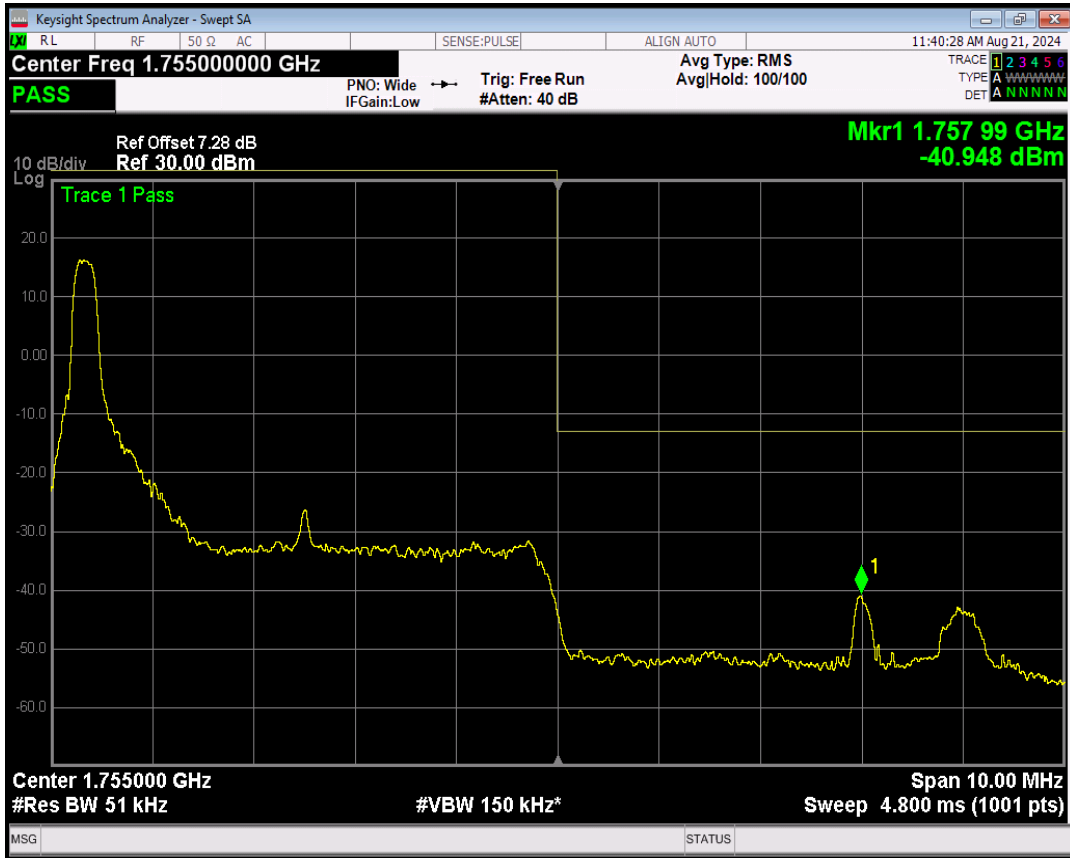

Band4 QPSK BW=5MHz Channel=20375 RB Size=25 Position=#0

Band4 16QAM BW=5MHz Channel=20375 RB Size=1 Position=#0

Band4 16QAM BW=5MHz Channel=20375 RB Size=1 Position=#Max

Band4 16QAM BW=5MHz Channel=20375 RB Size=25 Position=#0

Band4 QPSK BW=10MHz Channel=20000 RB Size=1 Position=#0

Band4 QPSK BW=10MHz Channel=20000 RB Size=1 Position=#Max

Band4 QPSK BW=10MHz Channel=20000 RB Size=50 Position=#0

Band4 16QAM BW=10MHz Channel=20000 RB Size=1 Position=#0