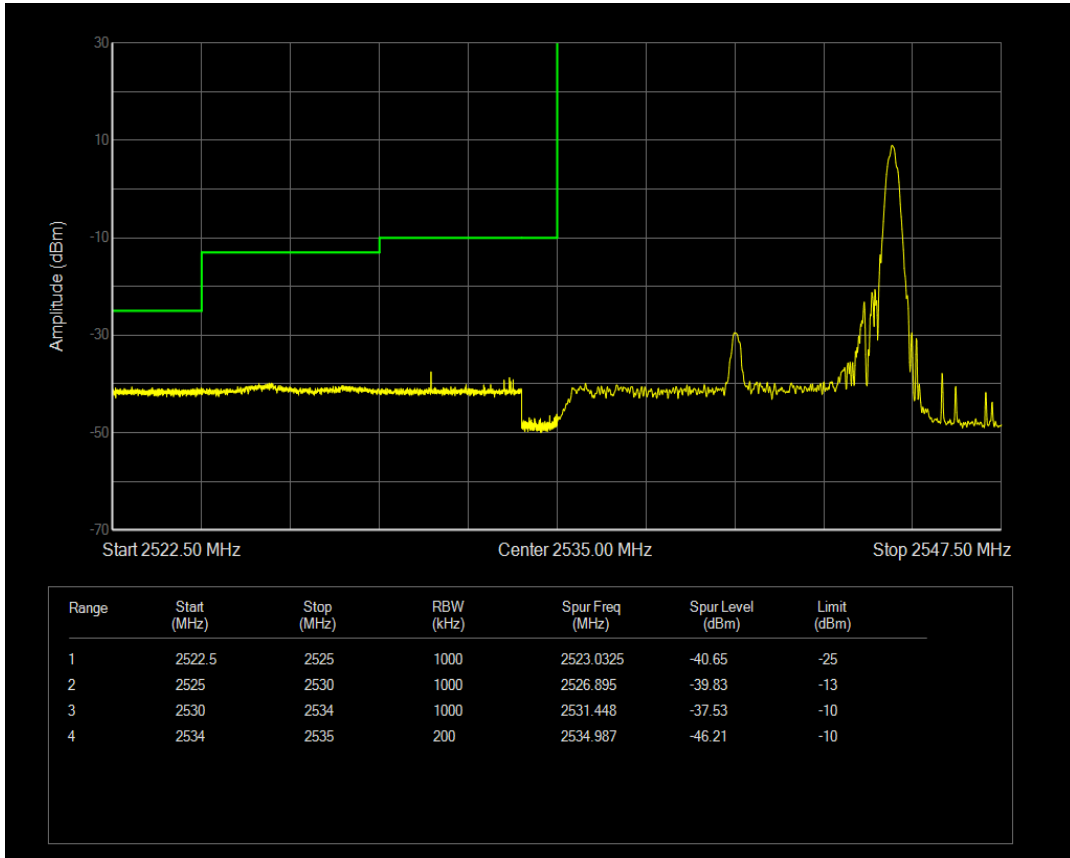

Band41(2535-2655) QPSK BW=10MHz Channel=40090 RB Size=1 Position=#Max

Band41(2535-2655) 16QAM BW=10MHz Channel=40090 RB Size=1 Position=#0