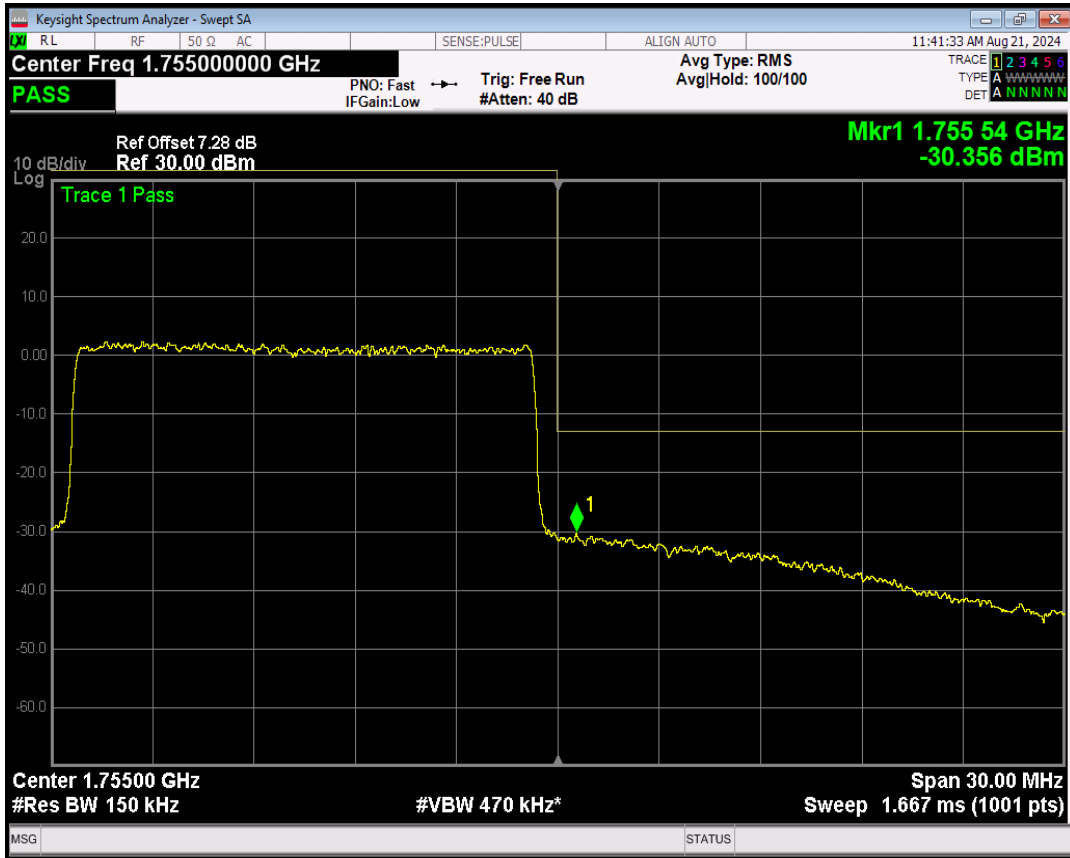

Band4 QPSK BW=15MHz Channel=20325 RB Size=75 Position=#0

Band4 16QAM BW=15MHz Channel=20325 RB Size=1 Position=#0

Band4 16QAM BW=15MHz Channel=20325 RB Size=1 Position=#Max

Band4 16QAM BW=15MHz Channel=20325 RB Size=75 Position=#0