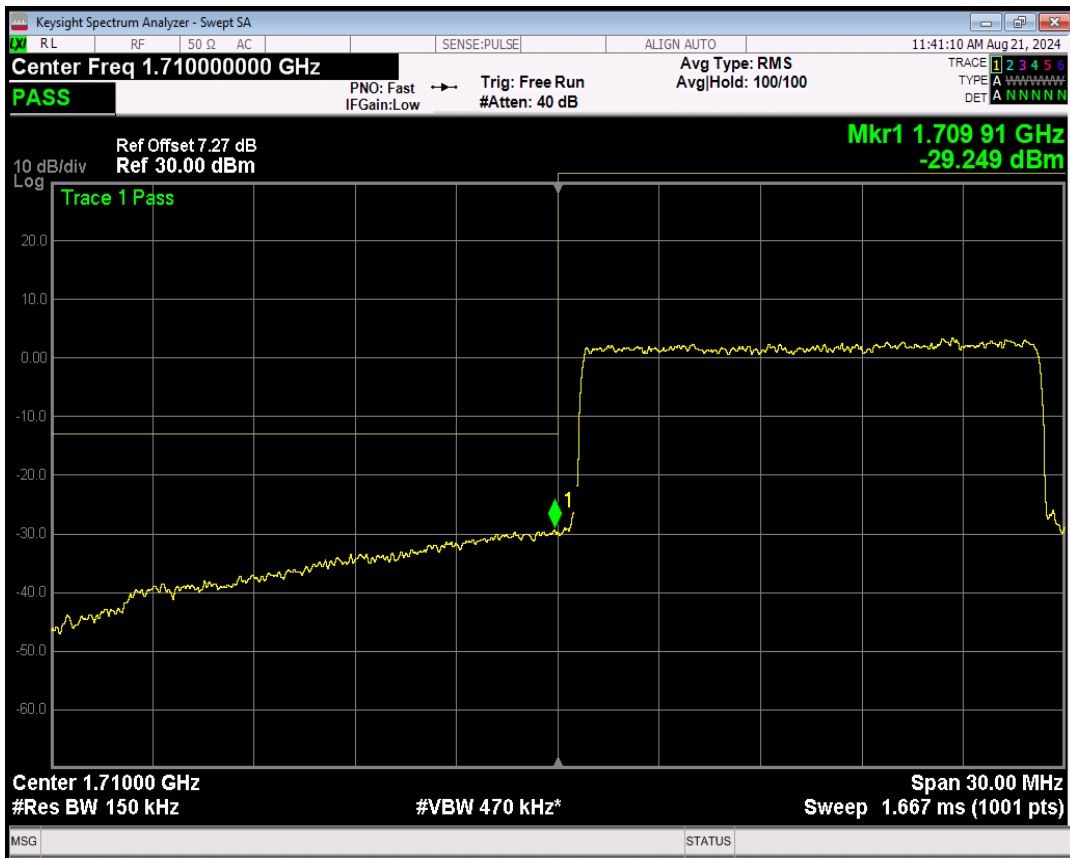

Band4 QPSK BW=15MHz Channel=20025 RB Size=75 Position=#0

Band4 16QAM BW=15MHz Channel=20025 RB Size=1 Position=#0