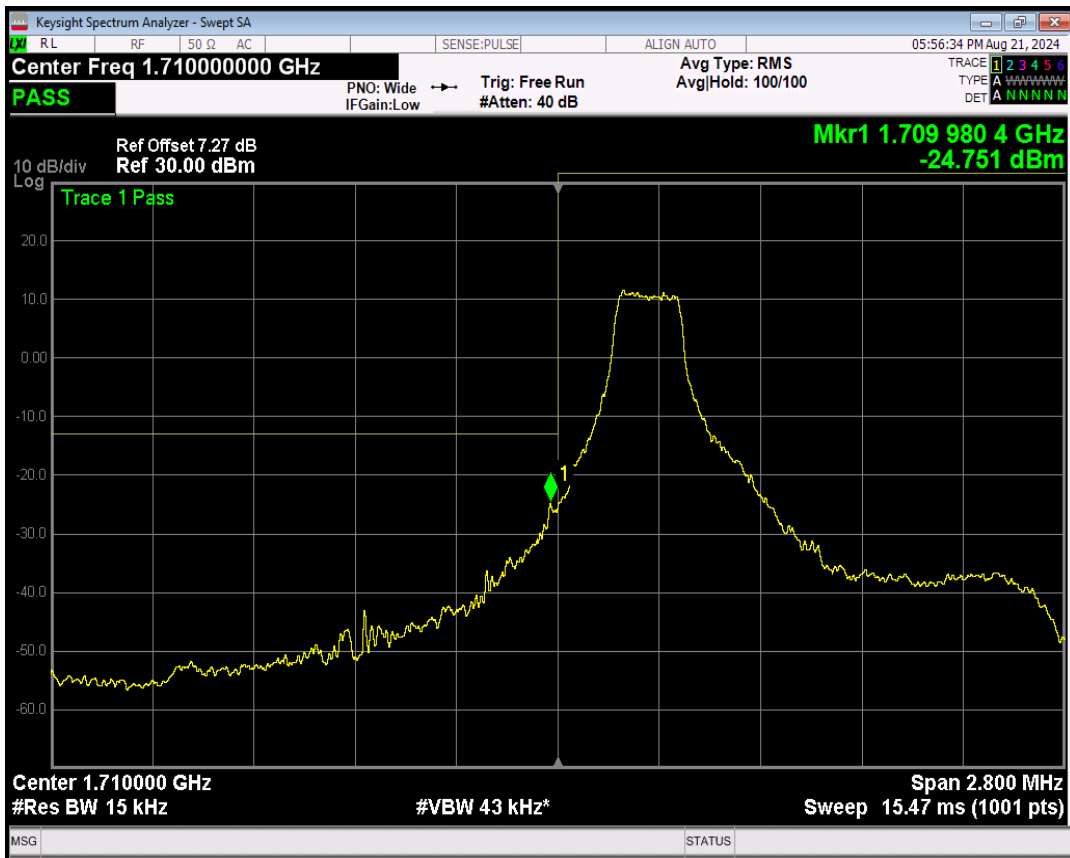

Band66 16QAM BW=1.4MHz Channel=131979 RB Size=1 Position=#0

Band66 QPSK BW=1.4MHz Channel=131979 RB Size=6 Position=#0