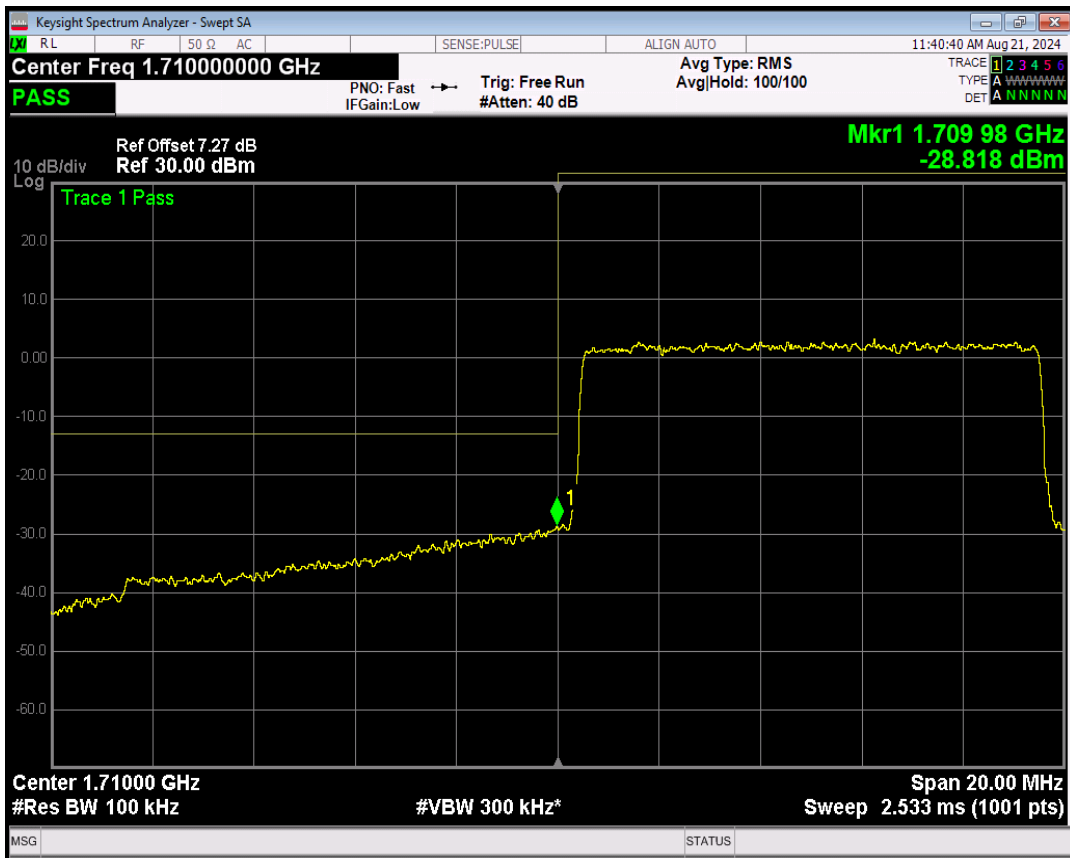

Band4 QPSK BW=5MHz Channel=20375 RB Size=25 Position=#0

Band4 16QAM BW=5MHz Channel=20375 RB Size=1 Position=#0

Band4 16QAM BW=5MHz Channel=20375 RB Size=1 Position=#Max

Band4 16QAM BW=5MHz Channel=20375 RB Size=25 Position=#0

Band4 QPSK BW=10MHz Channel=20000 RB Size=1 Position=#0

Band4 QPSK BW=10MHz Channel=20000 RB Size=1 Position=#Max

Band4 QPSK BW=10MHz Channel=20000 RB Size=50 Position=#0

Band4 16QAM BW=10MHz Channel=20000 RB Size=1 Position=#0