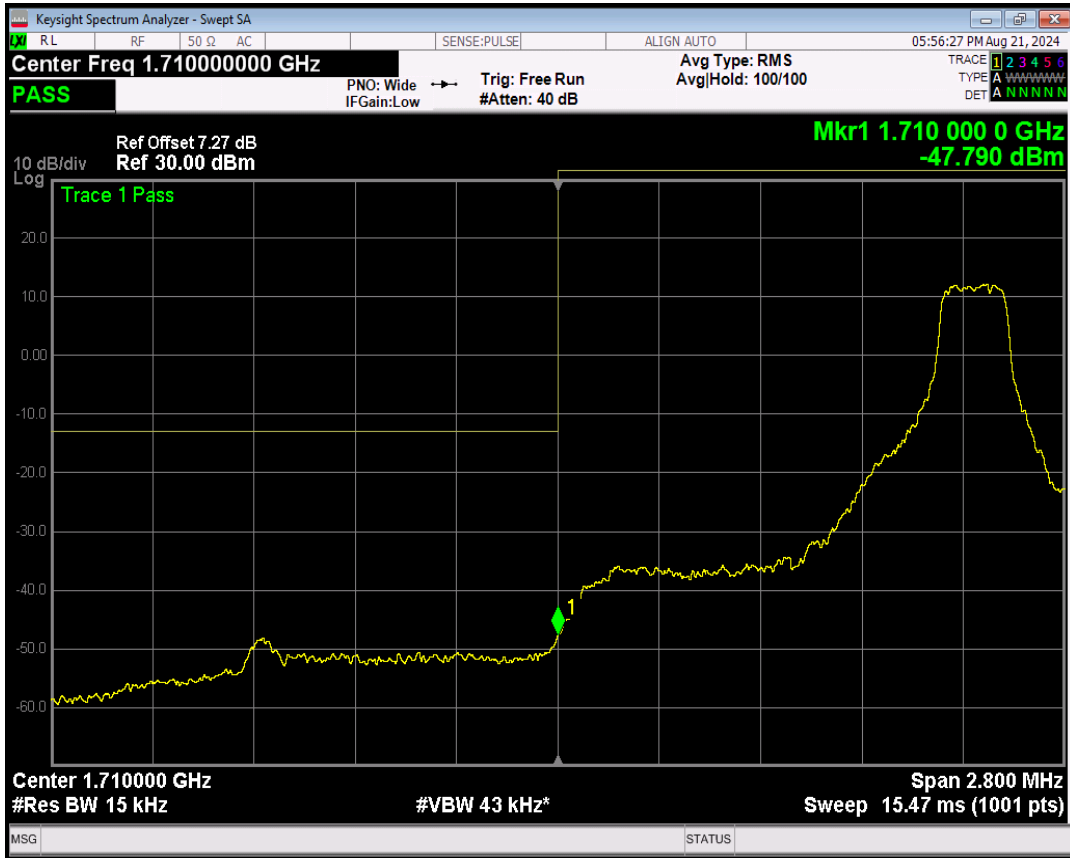

Band66 QPSK BW=1.4MHz Channel=131979 RB Size=1 Position=#Max

Band66 16QAM BW=1.4MHz Channel=131979 RB Size=1 Position=#0