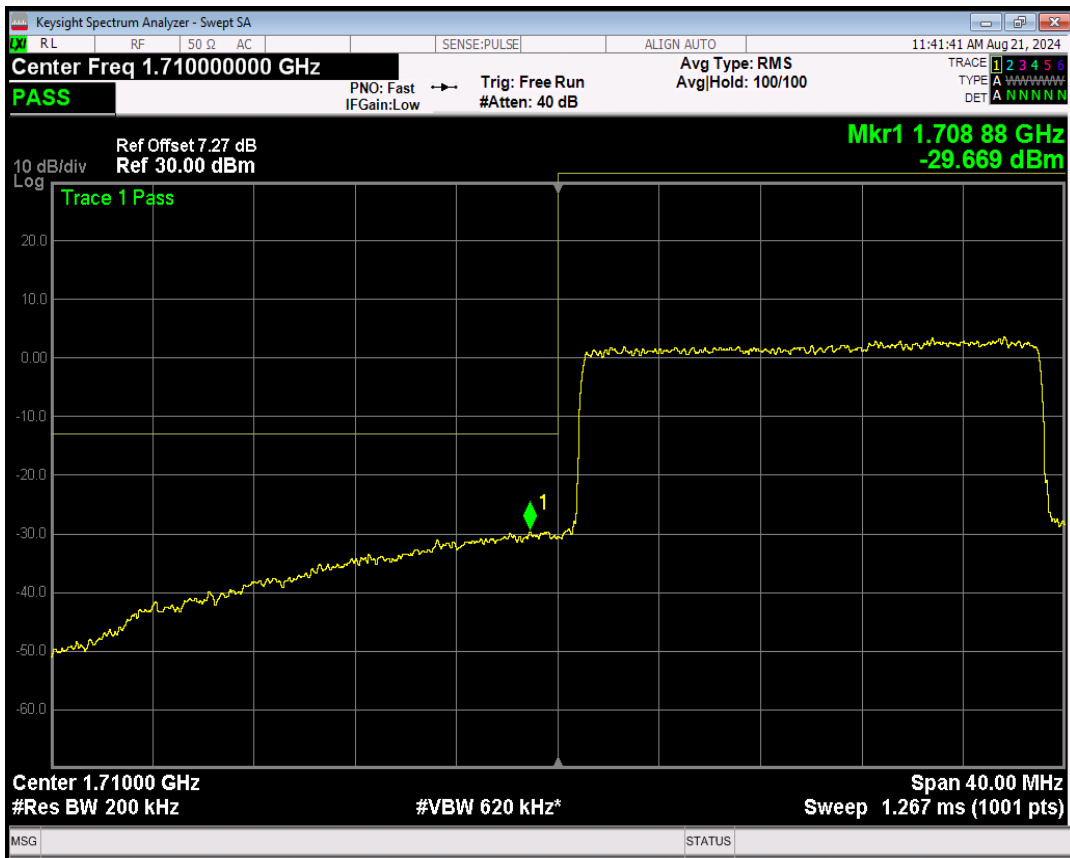

Band4 QPSK BW=20MHz Channel=20050 RB Size=100 Position=#0

Band4 16QAM BW=20MHz Channel=20050 RB Size=1 Position=#0