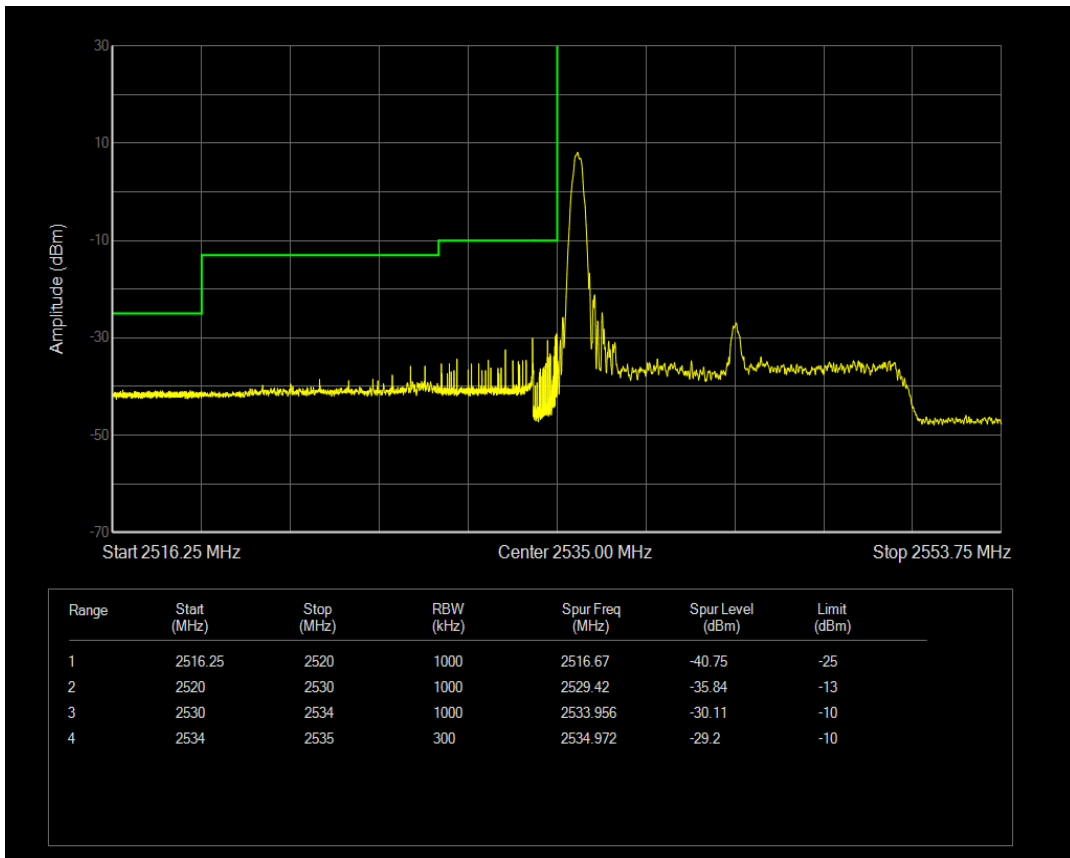

Band41(2535-2655) QPSK BW=15MHz Channel=40115 RB Size=1 Position=#0

Band41(2535-2655) QPSK BW=15MHz Channel=40115 RB Size=1 Position=#Max