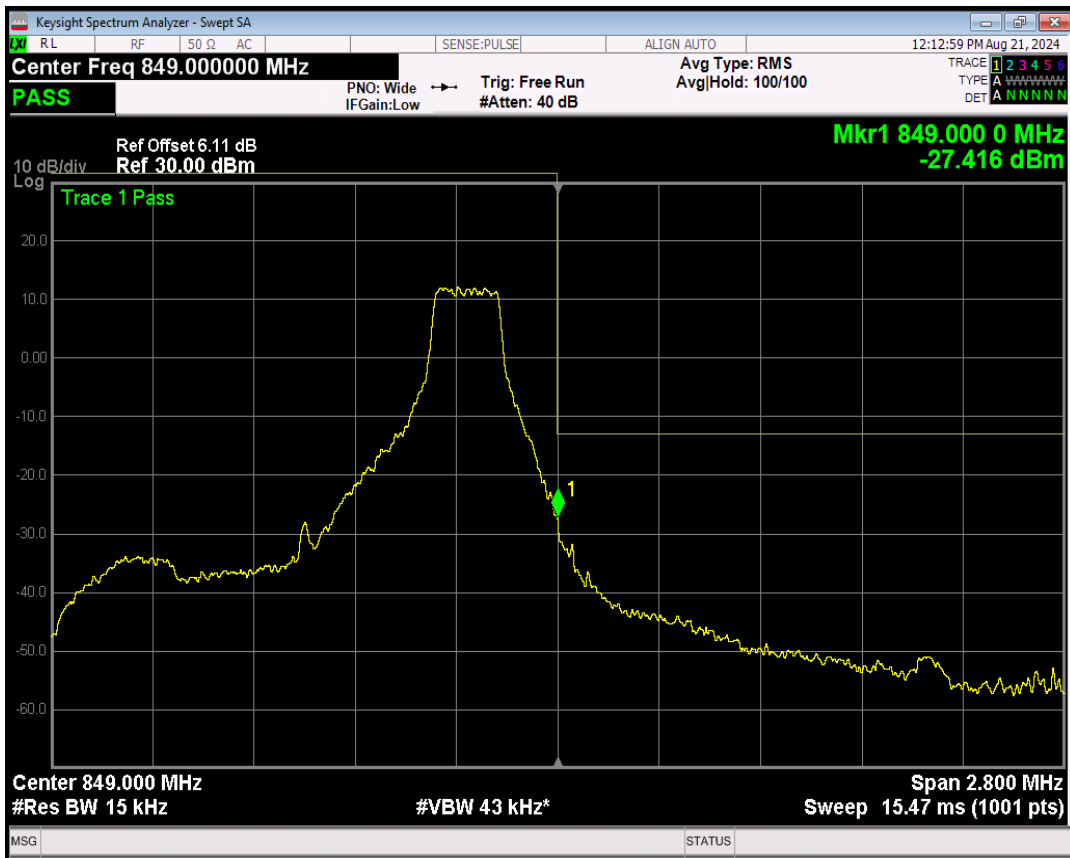

Band5 16QAM BW=1.4MHz Channel=20643 RB Size=1 Position=#Max

Band5 16QAM BW=1.4MHz Channel=20643 RB Size=6 Position=#0