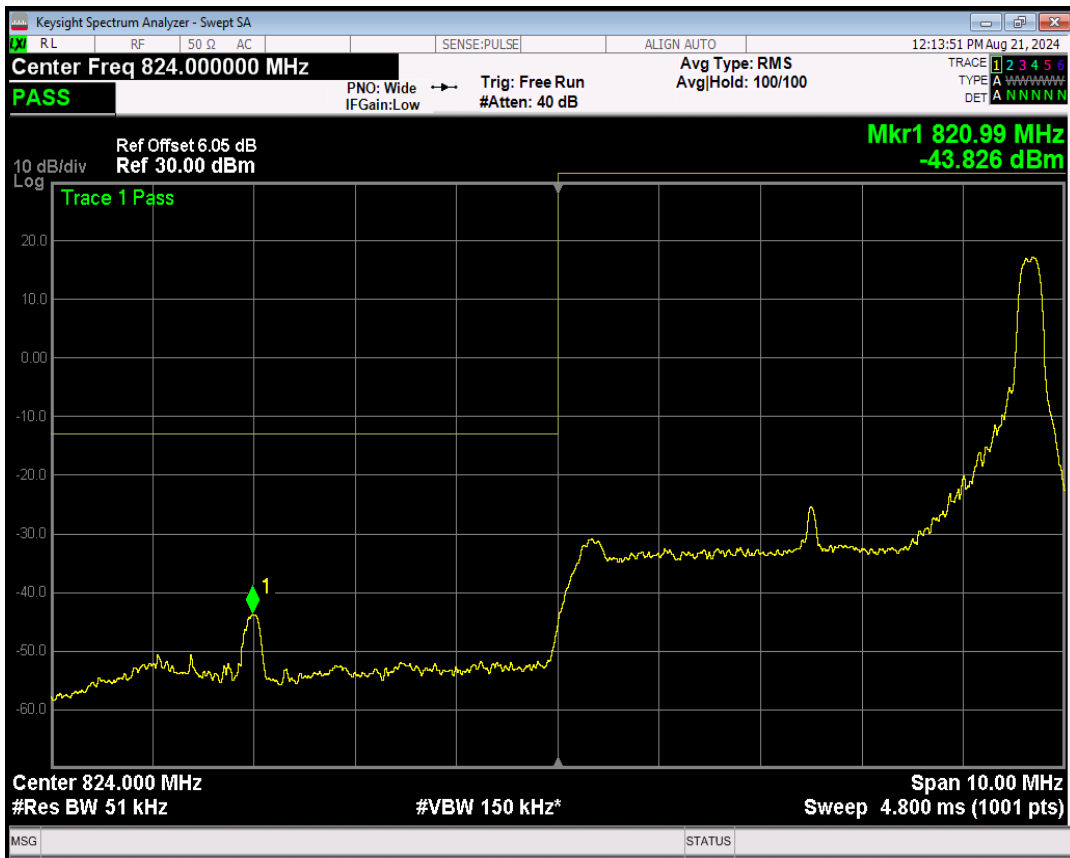

Band5 16QAM BW=5MHz Channel=20425 RB Size=1 Position=#Max

Band5 16QAM BW=5MHz Channel=20425 RB Size=25 Position=#0