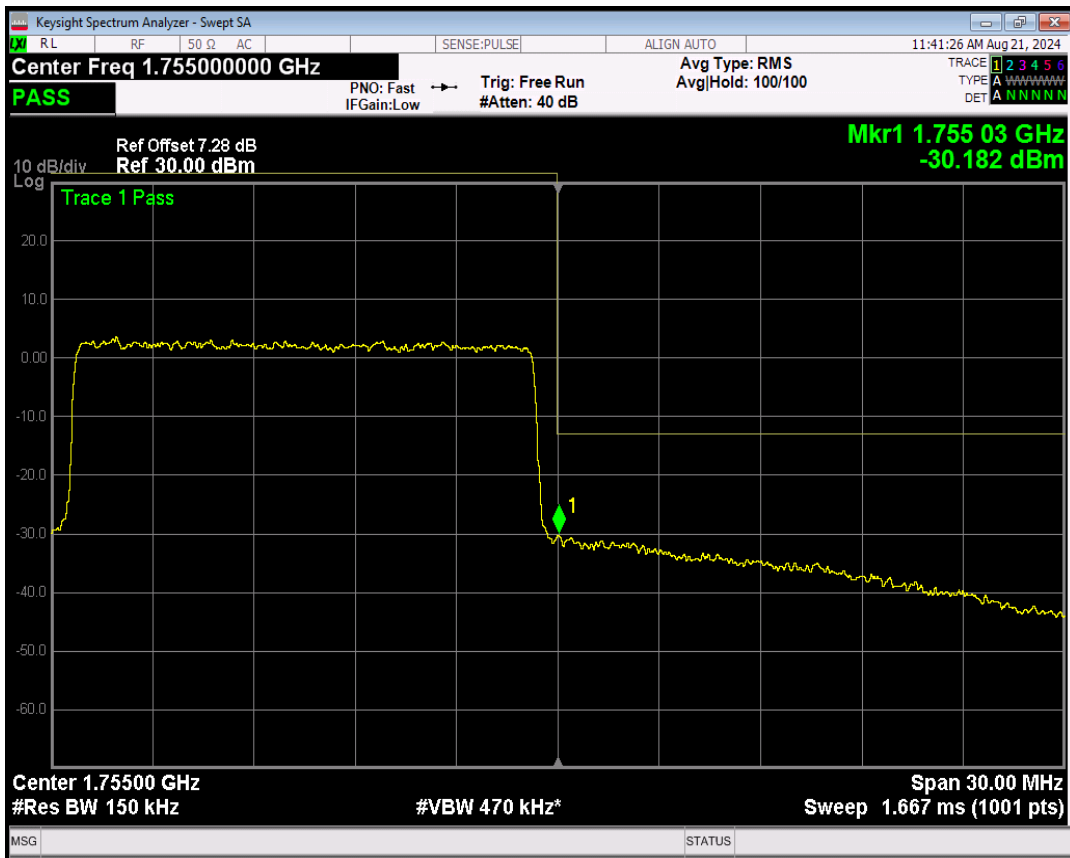

Band4 QPSK BW=15MHz Channel=20325 RB Size=75 Position=#0

Band4 16QAM BW=15MHz Channel=20325 RB Size=1 Position=#0