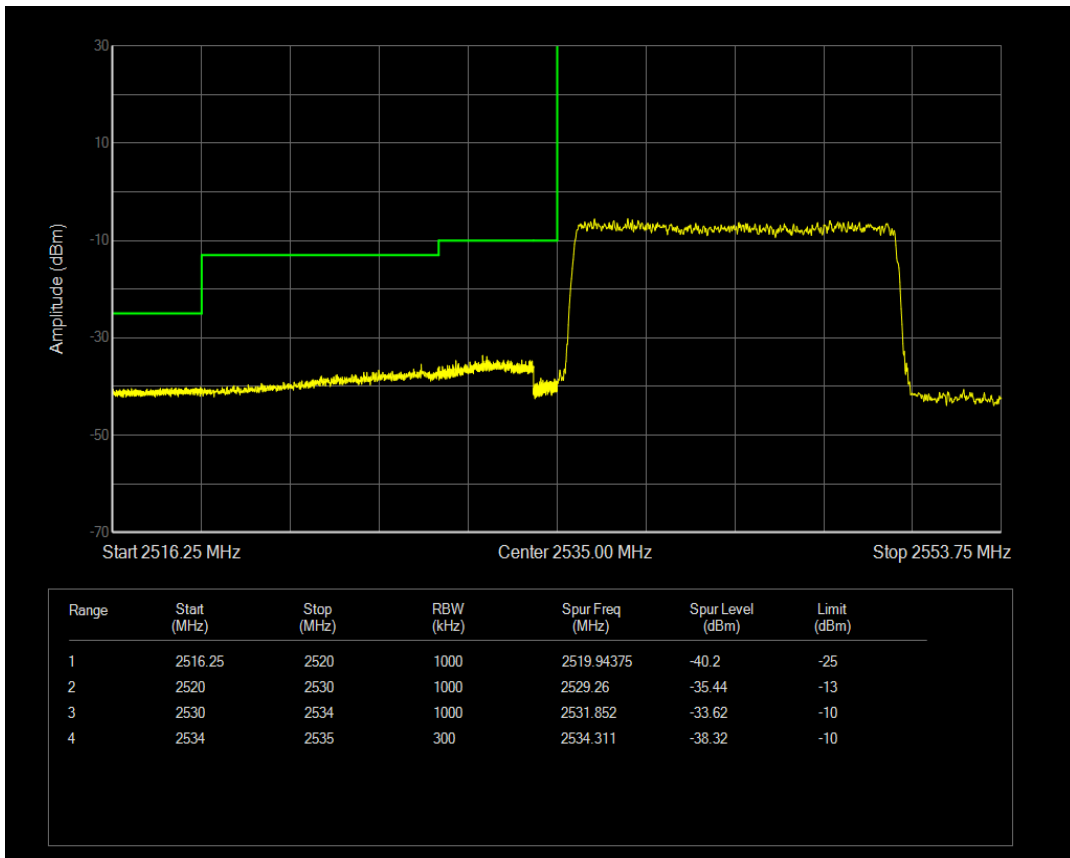

Band41(2535-2655) QPSK BW=15MHz Channel=40115 RB Size=75 Position=#0

Band41(2535-2655) 16QAM BW=15MHz Channel=40115 RB Size=1 Position=#0