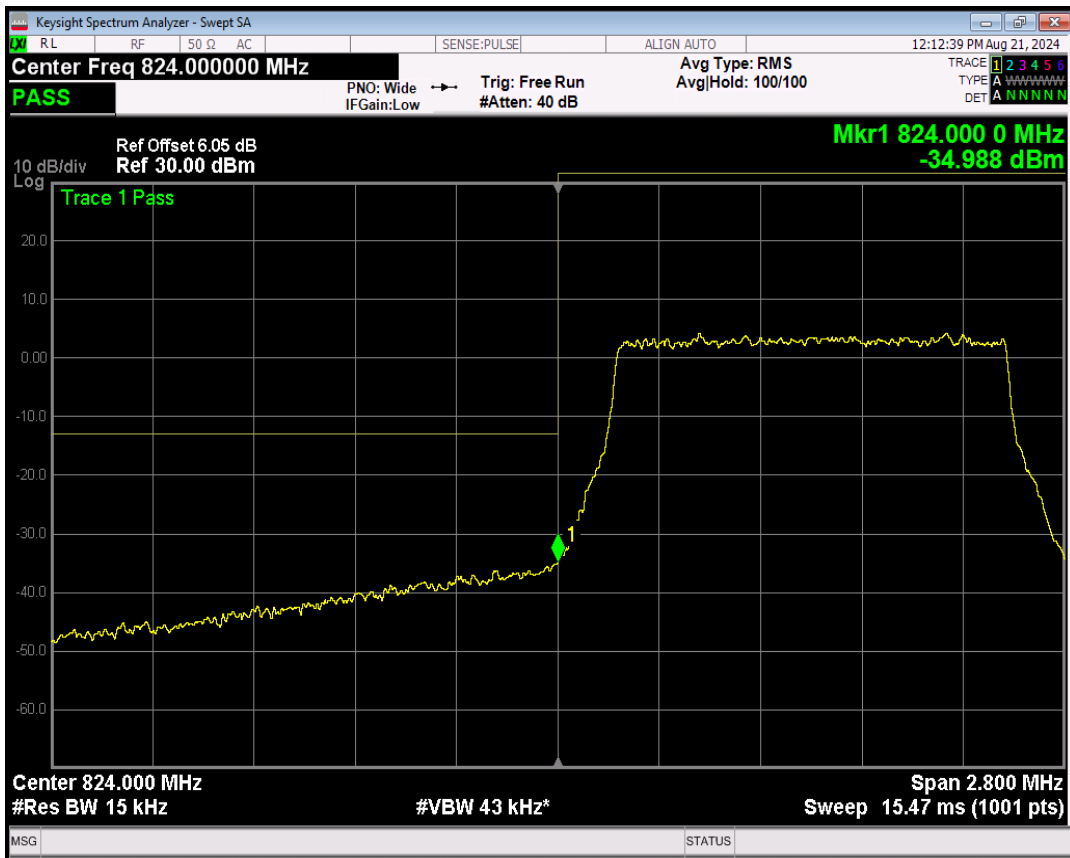

Band5 16QAM BW=1.4MHz Channel=20407 RB Size=6 Position=#0

Band5 QPSK BW=1.4MHz Channel=20643 RB Size=1 Position=#Max