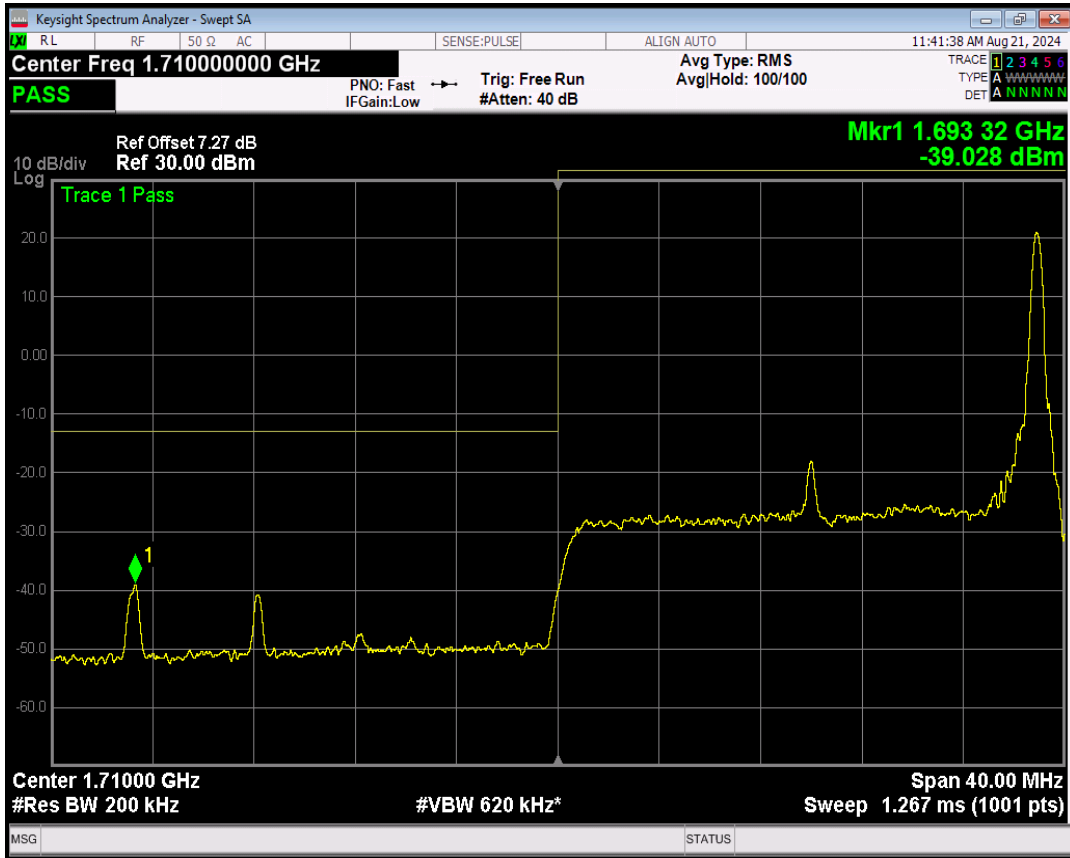

Band4 QPSK BW=20MHz Channel=20050 RB Size=1 Position=#Max

Band4 QPSK BW=20MHz Channel=20050 RB Size=100 Position=#0