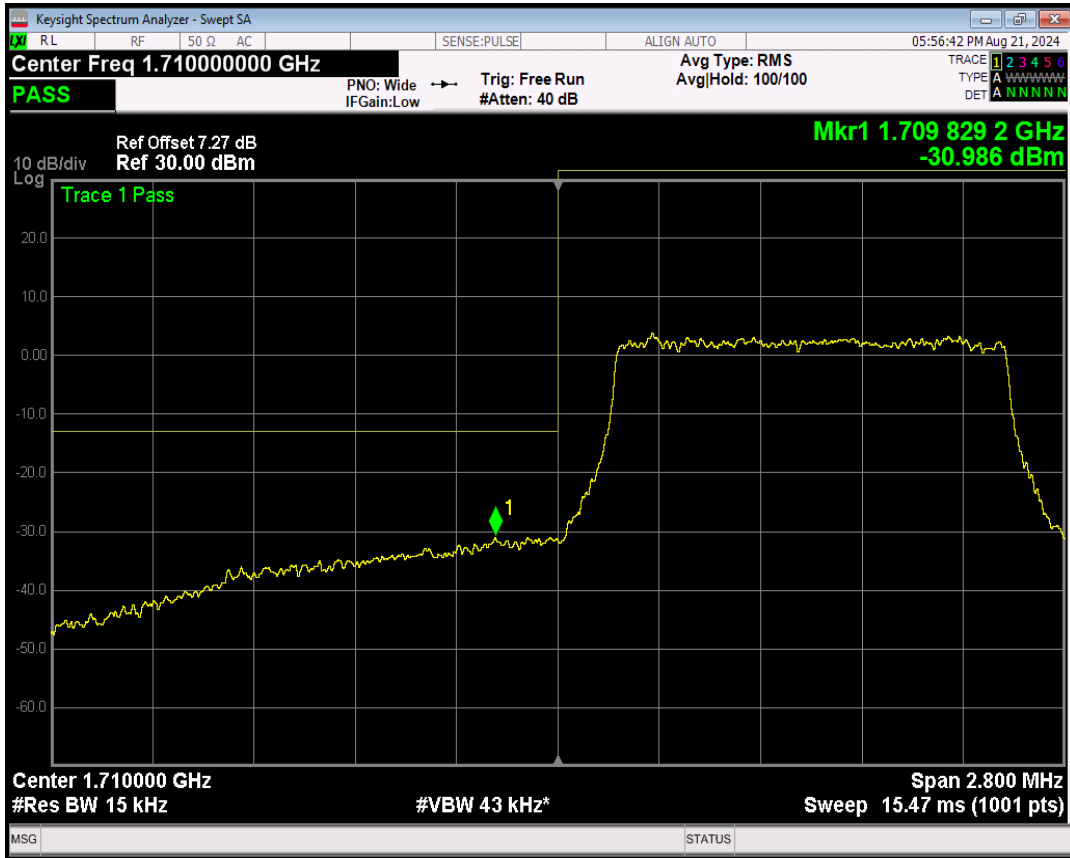

Band66 16QAM BW=1.4MHz Channel=131979 RB Size=6 Position=#0

Band66 QPSK BW=1.4MHz Channel=132665 RB Size=1 Position=#0