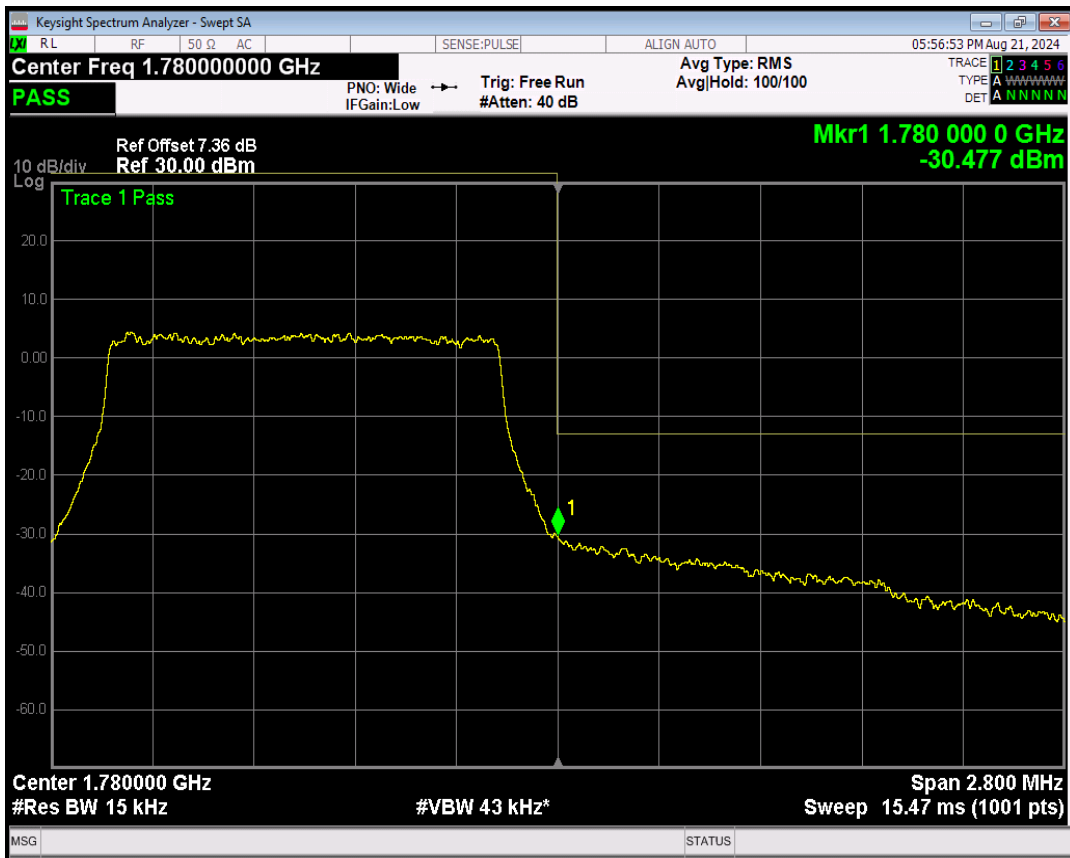

Band66 QPSK BW=1.4MHz Channel=132665 RB Size=6 Position=#0

Band66 16QAM BW=1.4MHz Channel=132665 RB Size=1 Position=#0