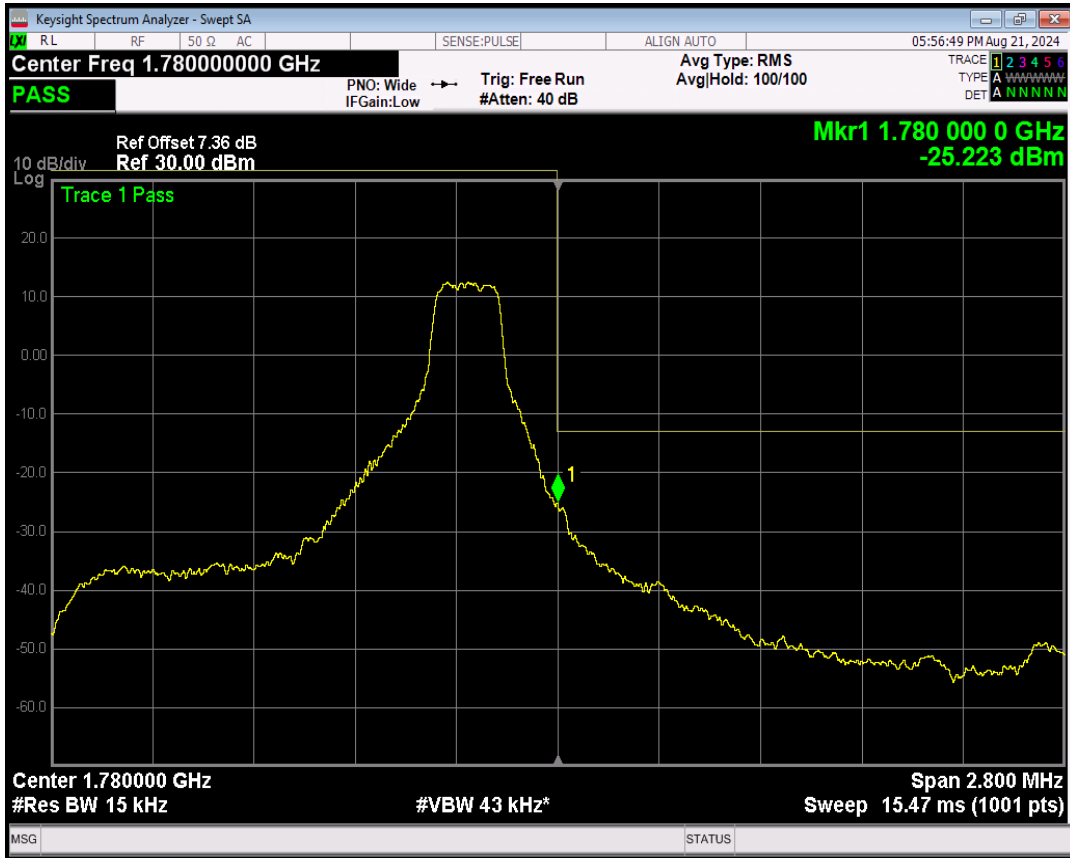

Band66 16QAM BW=1.4MHz Channel=131979 RB Size=1 Position=#Max

Band66 16QAM BW=1.4MHz Channel=131979 RB Size=6 Position=#0

Band66 QPSK BW=1.4MHz Channel=132665 RB Size=1 Position=#0

Band66 QPSK BW=1.4MHz Channel=132665 RB Size=1 Position=#Max