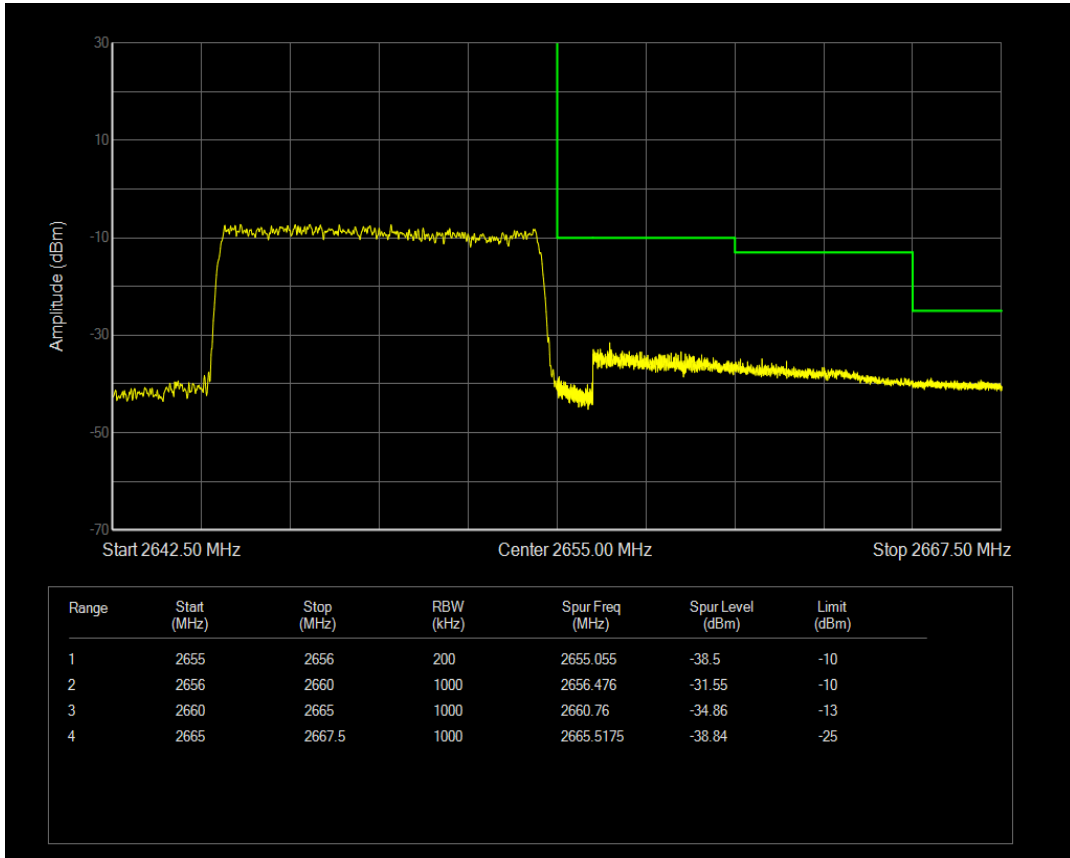

Band41(2535-2655) 16QAM BW=10MHz Channel=41190 RB Size=1 Position=#0

Band41(2535-2655) 16QAM BW=10MHz Channel=41190 RB Size=1 Position=#Max

Band41(2535-2655) 16QAM BW=10MHz Channel=41190 RB Size=50 Position=#0