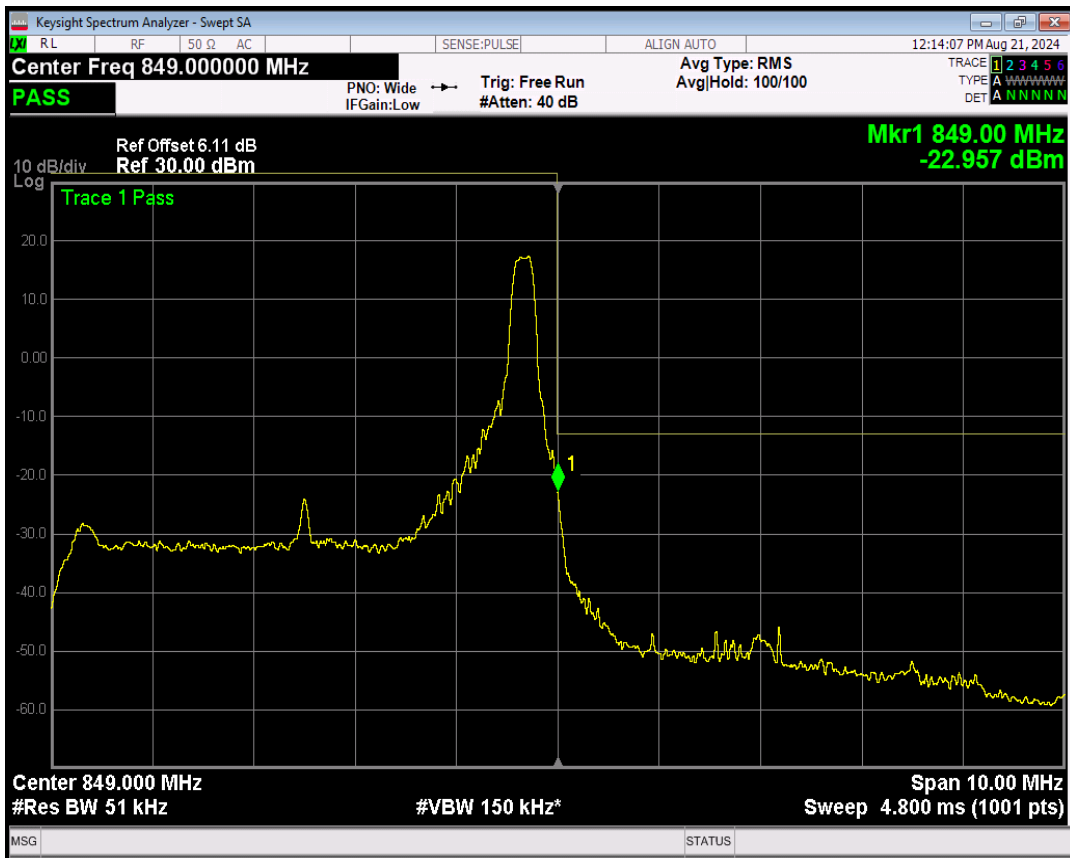

Band5 16QAM BW=5MHz Channel=20625 RB Size=1 Position=#Max

Band5 16QAM BW=5MHz Channel=20625 RB Size=25 Position=#0