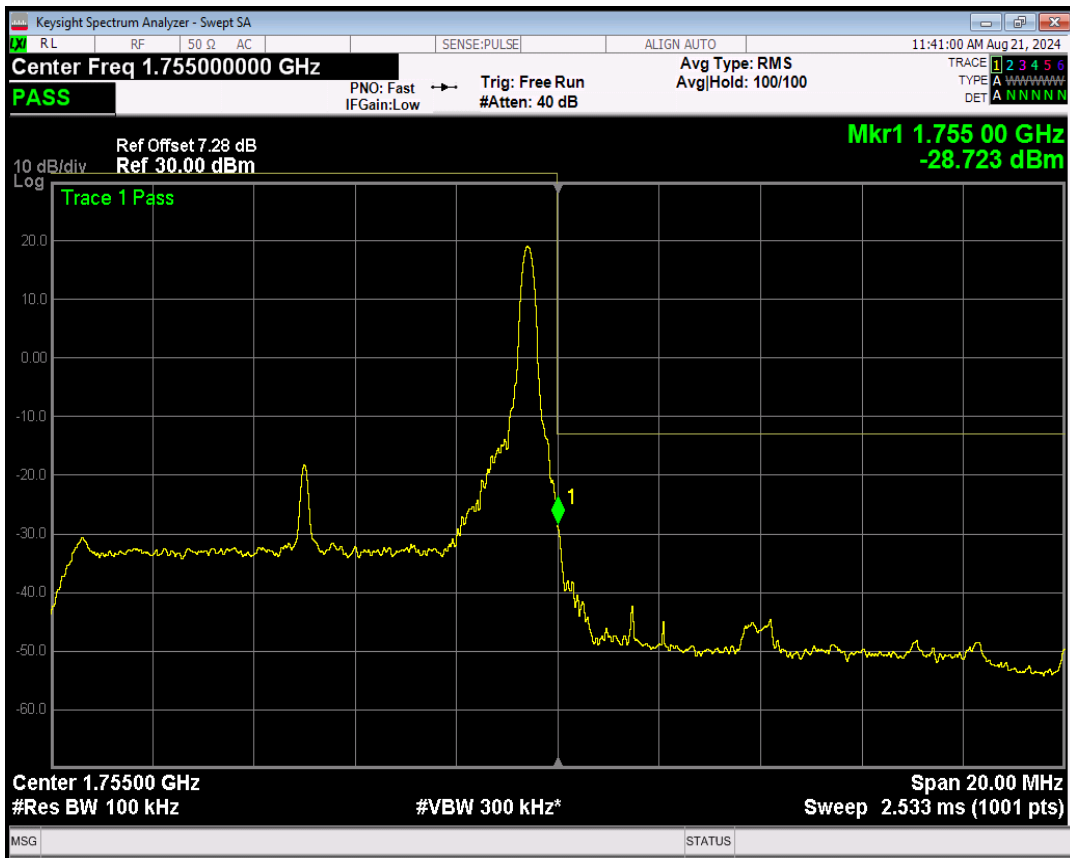

Band4 16QAM BW=10MHz Channel=20350 RB Size=1 Position=#Max

Band4 16QAM BW=10MHz Channel=20350 RB Size=50 Position=#0