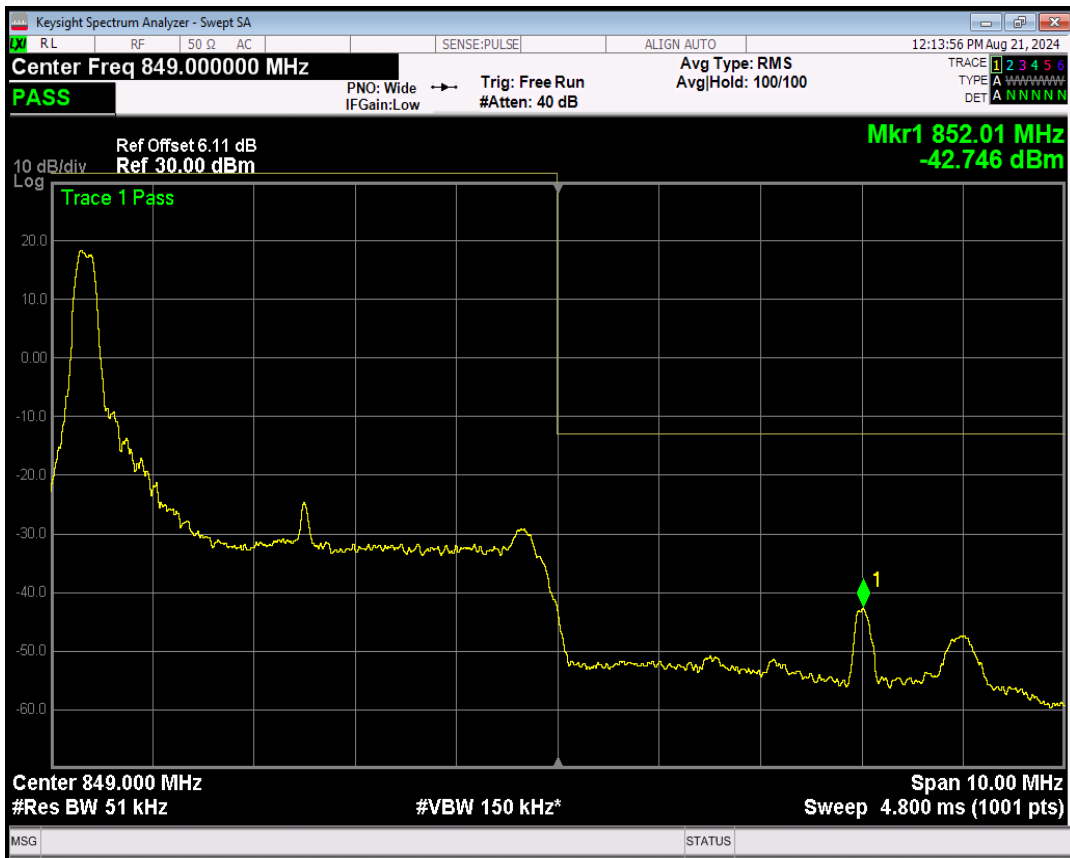

Band5 QPSK BW=5MHz Channel=20625 RB Size=1 Position=#0

Band5 QPSK BW=5MHz Channel=20625 RB Size=1 Position=#Max