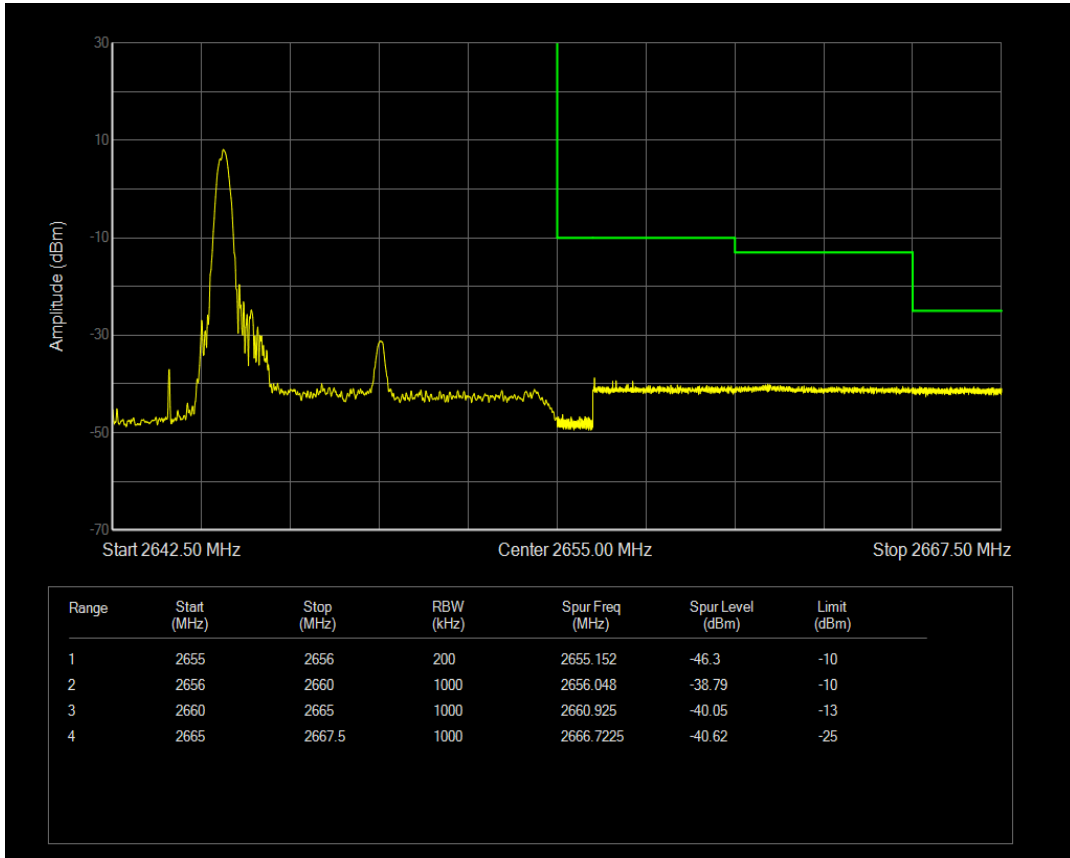

Band41(2535-2655) 16QAM BW=10MHz Channel=41190 RB Size=1 Position=#0

Band41(2535-2655) 16QAM BW=10MHz Channel=41190 RB Size=1 Position=#Max