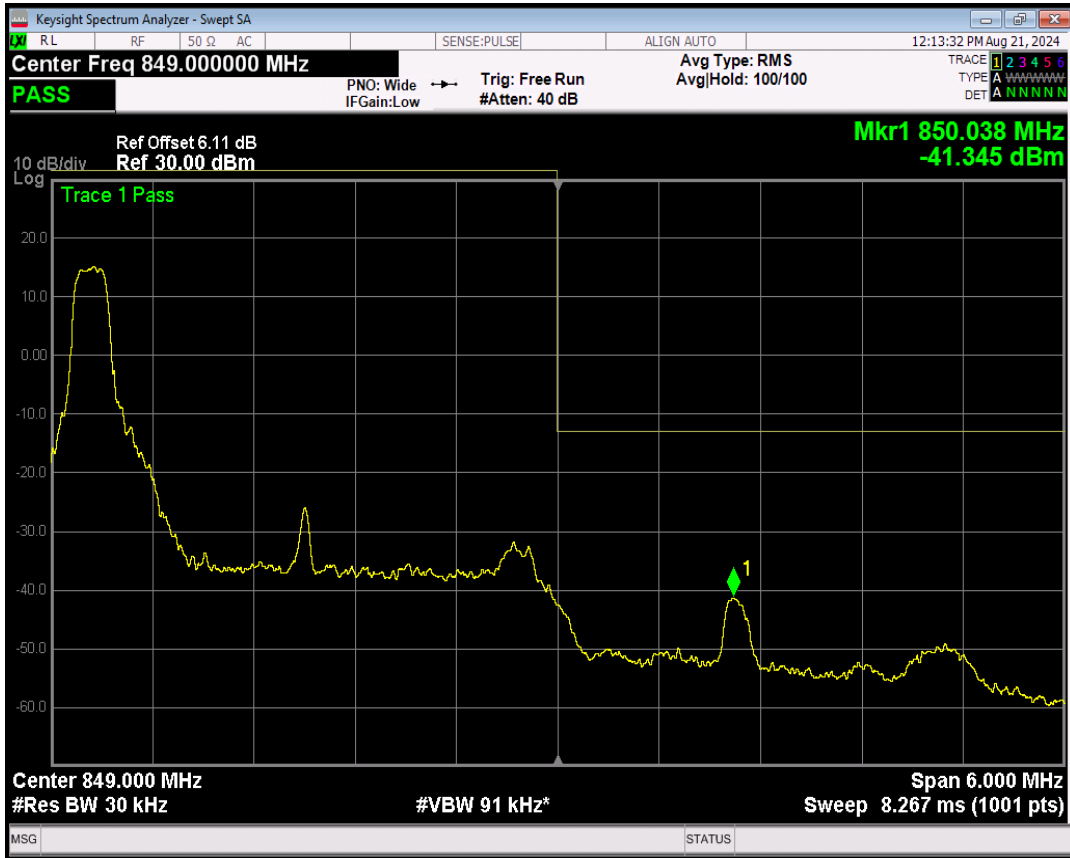

Band5 16QAM BW=3MHz Channel=20635 RB Size=1 Position=#0

Band5 16QAM BW=3MHz Channel=20635 RB Size=1 Position=#Max