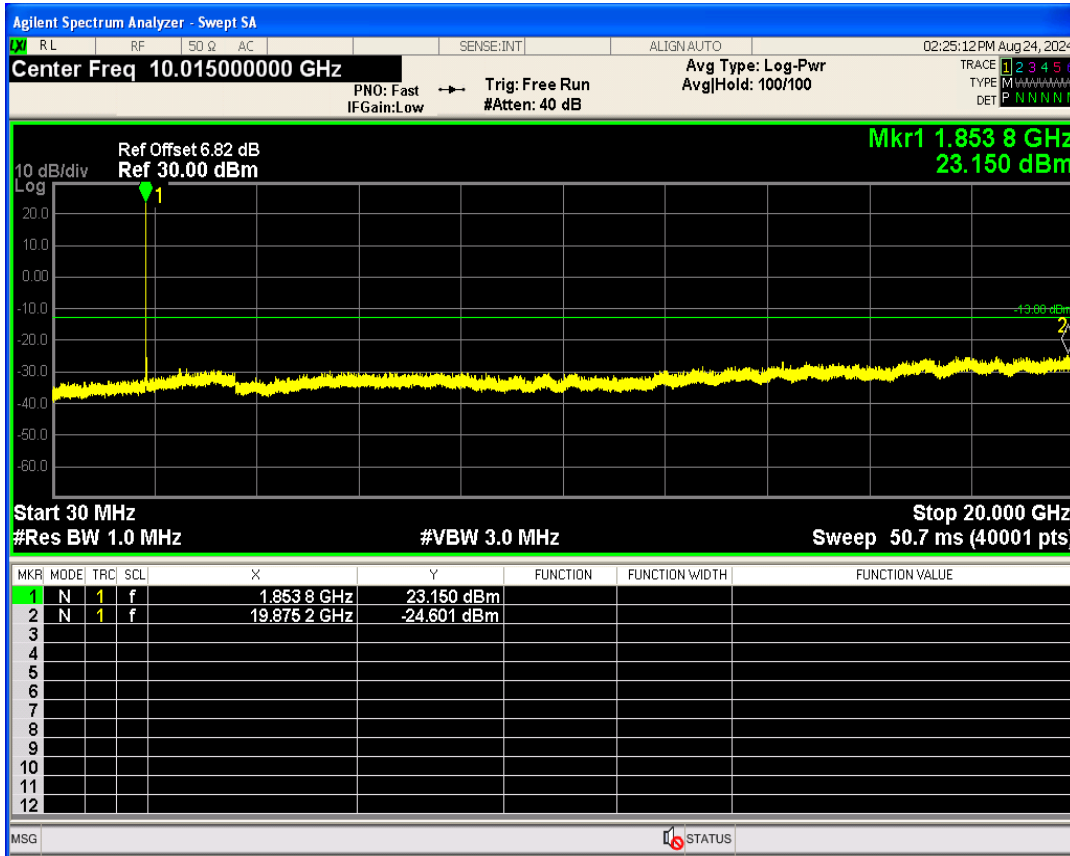

WCDMA Band5 Channel=4182

05 Band edge

Band	Channel	Frequency (MHz)	Spur Freq (MHz)	Spur Level (dBm)	Limit (dBm)	Verdict
WCDMA Band2	9262	1852.4	1850.00	-23.87	-13	PASS
WCDMA Band2	9538	1907.6	1910.01	-24.35	-13	PASS
WCDMA Band4	1312	1712.4	1709.88	-22.84	-13	PASS
WCDMA Band4	1513	1752.6	1755.14	-22.14	-13	PASS
WCDMA Band5	4132	826.4	824.00	-23.99	-13	PASS
WCDMA Band5	4233	846.6	849.00	-24.55	-13	PASS

WCDMA Band2 Channel=9262

WCDMA Band2 Channel=9538

WCDMA Band4 Channel=1312

WCDMA Band4 Channel=1513

WCDMA Band5 Channel=4132

WCDMA Band5 Channel=4233

06 Out-of-band emissions

Band	Channel	Frequency (MHz)	Spur Freq (MHz)	Spur Level (dBm)	Limit (dBm)	Verdict
WCDMA Band2	9262	1852.4	19875.19	-24.60	-13	PASS
WCDMA Band2	9400	1880	18506.74	-23.42	-13	PASS
WCDMA Band2	9538	1907.6	19801.80	-24.57	-13	PASS
WCDMA Band4	1312	1712.4	19678.98	-24.58	-13	PASS
WCDMA Band4	1413	1732.6	19011.49	-24.78	-13	PASS
WCDMA Band4	1513	1752.6	19877.68	-22.59	-13	PASS
WCDMA Band5	4132	826.4	2608.74	-30.65	-13	PASS
WCDMA Band5	4182	836.4	3181.27	-30.24	-13	PASS
WCDMA Band5	4233	846.6	3030.97	-30.53	-13	PASS

WCDMA Band2 Channel=9262

WCDMA Band2 Channel=9400

WCDMA Band2 Channel=9538

WCDMA Band4 Channel=1312

WCDMA Band4 Channel=1413

WCDMA Band4 Channel=1513

WCDMA Band5 Channel=4132

WCDMA Band5 Channel=4182