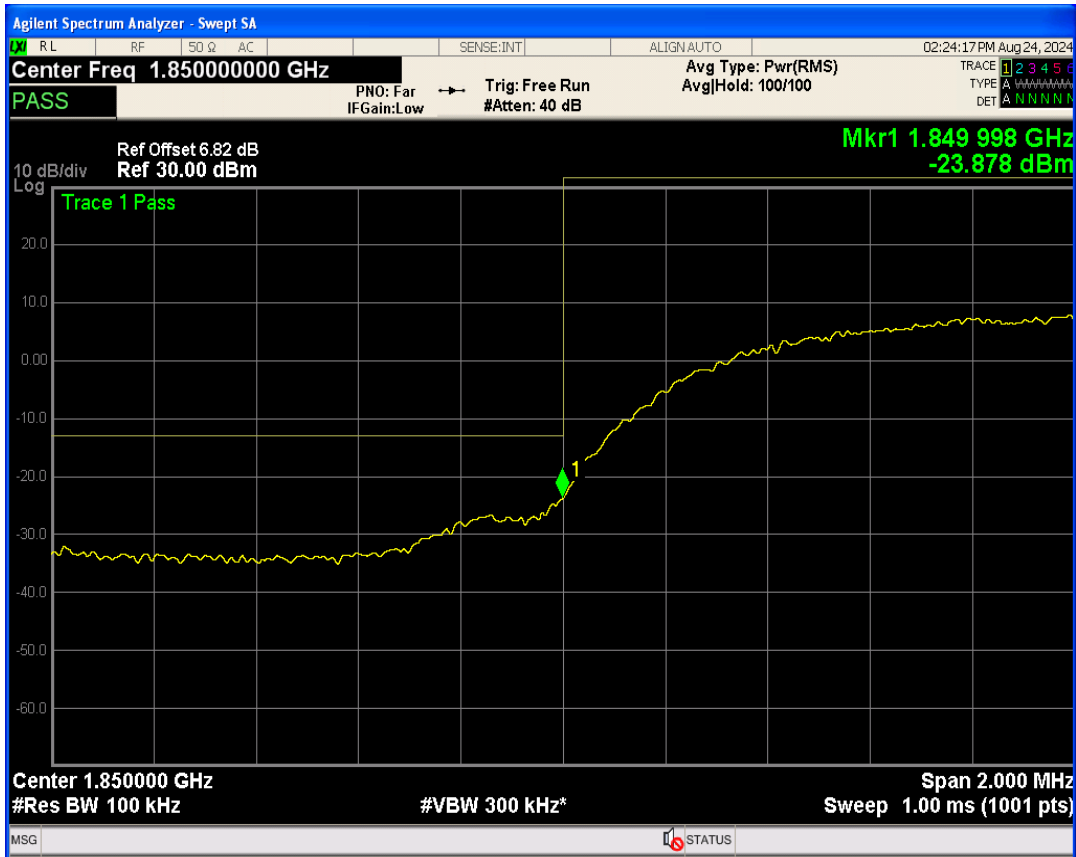

Band	Channel	Frequency (MHz)	Spur Freq (MHz)	Spur Level (dBm)	Limit (dBm)	Verdict
WCDMA Band2	9262	1852.4	1850.00	-23.87	-13	PASS
WCDMA Band2	9538	1907.6	1910.01	-24.35	-13	PASS
WCDMA Band4	1312	1712.4	1709.88	-22.84	-13	PASS
WCDMA Band4	1513	1752.6	1755.14	-22.14	-13	PASS
WCDMA Band5	4132	826.4	824.00	-23.99	-13	PASS
WCDMA Band5	4233	846.6	849.00	-24.55	-13	PASS

WCDMA Band2 Channel=9262