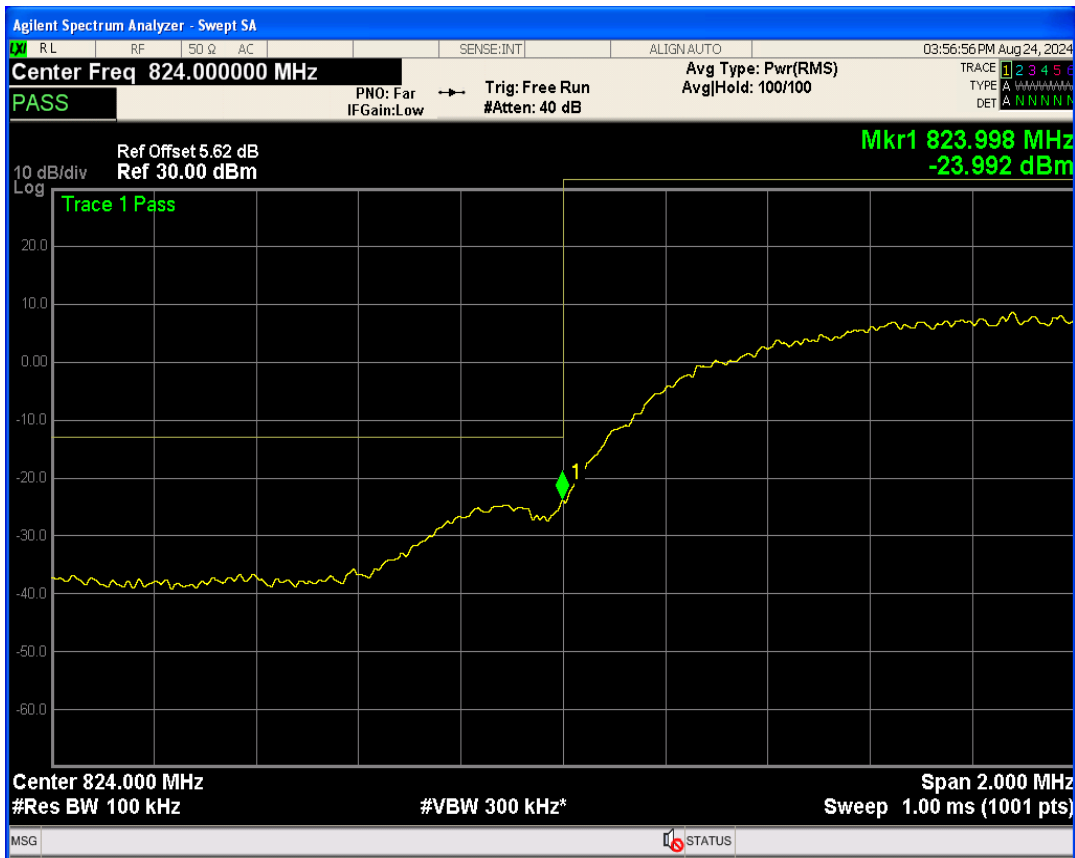

WCDMA Band2 Channel=9262

WCDMA Band2 Channel=9538

WCDMA Band4 Channel=1312

WCDMA Band4 Channel=1513

WCDMA Band5 Channel=4132

WCDMA Band5 Channel=4233

06 Out-of-band emissions

Band	Channel	Frequency (MHz)	Spur Freq (MHz)	Spur Level (dBm)	Limit (dBm)	Verdict
WCDMA Band2	9262	1852.4	19875.19	-24.60	-13	PASS
WCDMA Band2	9400	1880	18506.74	-23.42	-13	PASS
WCDMA Band2	9538	1907.6	19801.80	-24.57	-13	PASS
WCDMA Band4	1312	1712.4	19678.98	-24.58	-13	PASS
WCDMA Band4	1413	1732.6	19011.49	-24.78	-13	PASS
WCDMA Band4	1513	1752.6	19877.68	-22.59	-13	PASS
WCDMA Band5	4132	826.4	2608.74	-30.65	-13	PASS
WCDMA Band5	4182	836.4	3181.27	-30.24	-13	PASS
WCDMA Band5	4233	846.6	3030.97	-30.53	-13	PASS

WCDMA Band2 Channel=9262

WCDMA Band2 Channel=9400

WCDMA Band2 Channel=9538

WCDMA Band4 Channel=1312

WCDMA Band4 Channel=1413

WCDMA Band4 Channel=1513

WCDMA Band5 Channel=4132

WCDMA Band5 Channel=4182