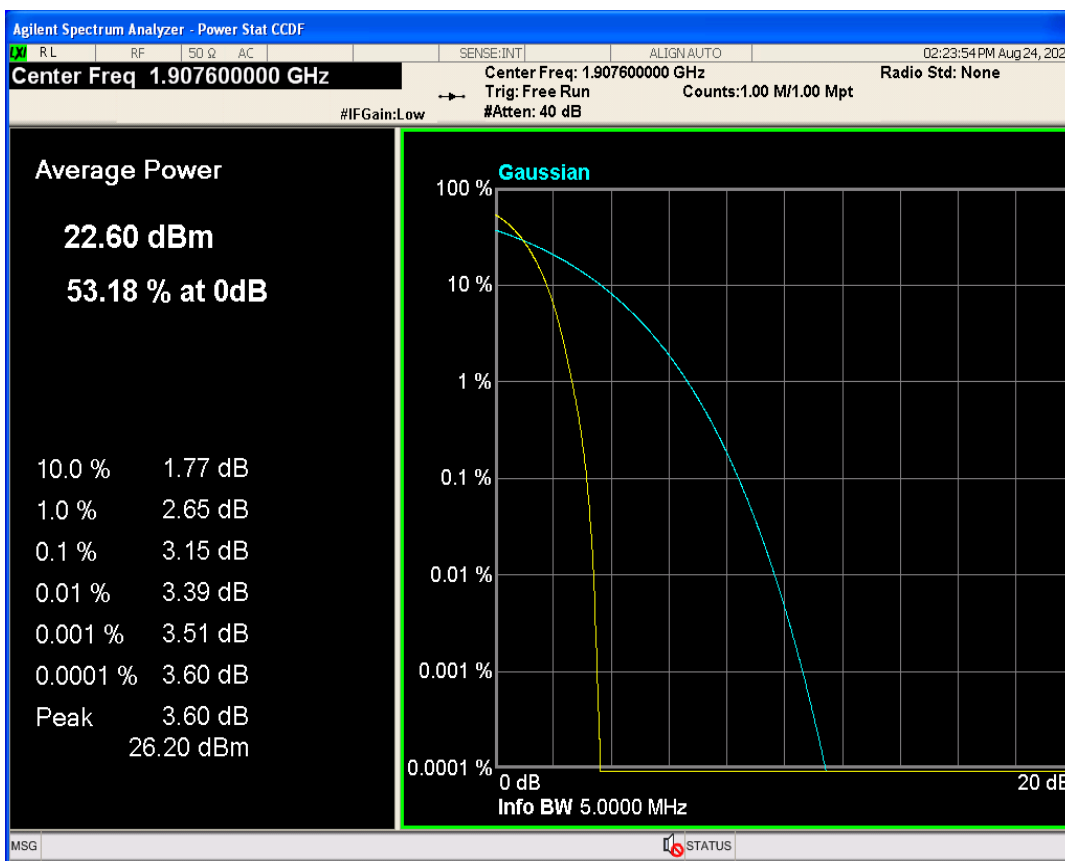

WCDMA Band2 Channel=9538