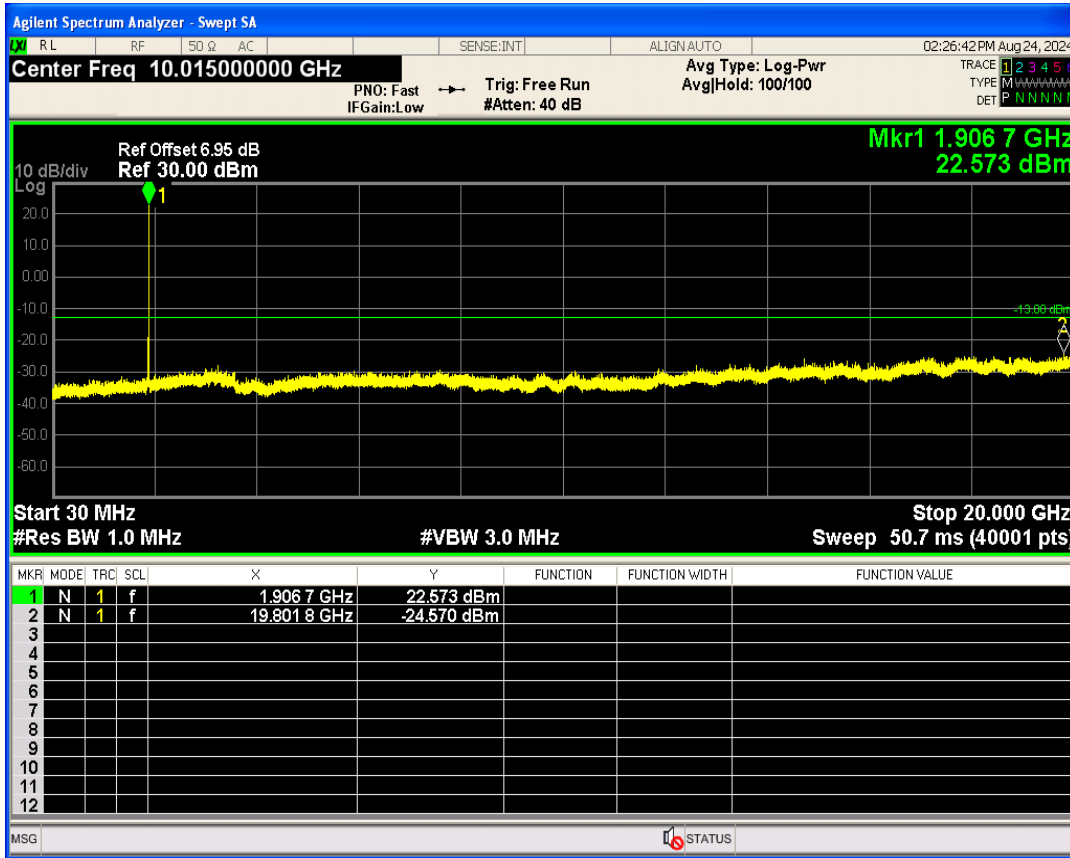

WCDMA Band5 Channel=4182

05 Band edge

Band	Channel	Frequency (MHz)	Spur Freq (MHz)	Spur Level (dBm)	Limit (dBm)	Verdict
WCDMA Band2	9262	1852.4	1850.00	-23.87	-13	PASS
WCDMA Band2	9538	1907.6	1910.01	-24.35	-13	PASS
WCDMA Band4	1312	1712.4	1709.88	-22.84	-13	PASS
WCDMA Band4	1513	1752.6	1755.14	-22.14	-13	PASS
WCDMA Band5	4132	826.4	824.00	-23.99	-13	PASS
WCDMA Band5	4233	846.6	849.00	-24.55	-13	PASS

WCDMA Band2 Channel=9262

WCDMA Band2 Channel=9538

WCDMA Band4 Channel=1312

WCDMA Band4 Channel=1513

WCDMA Band5 Channel=4132

WCDMA Band5 Channel=4233

06 Out-of-band emissions

Band	Channel	Frequency (MHz)	Spur Freq (MHz)	Spur Level (dBm)	Limit (dBm)	Verdict
WCDMA Band2	9262	1852.4	19875.19	-24.60	-13	PASS
WCDMA Band2	9400	1880	18506.74	-23.42	-13	PASS
WCDMA Band2	9538	1907.6	19801.80	-24.57	-13	PASS
WCDMA Band4	1312	1712.4	19678.98	-24.58	-13	PASS
WCDMA Band4	1413	1732.6	19011.49	-24.78	-13	PASS
WCDMA Band4	1513	1752.6	19877.68	-22.59	-13	PASS
WCDMA Band5	4132	826.4	2608.74	-30.65	-13	PASS
WCDMA Band5	4182	836.4	3181.27	-30.24	-13	PASS
WCDMA Band5	4233	846.6	3030.97	-30.53	-13	PASS

WCDMA Band2 Channel=9262

WCDMA Band2 Channel=9400

WCDMA Band2 Channel=9538

WCDMA Band4 Channel=1312

WCDMA Band4 Channel=1413

WCDMA Band4 Channel=1513

WCDMA Band5 Channel=4132

WCDMA Band5 Channel=4182