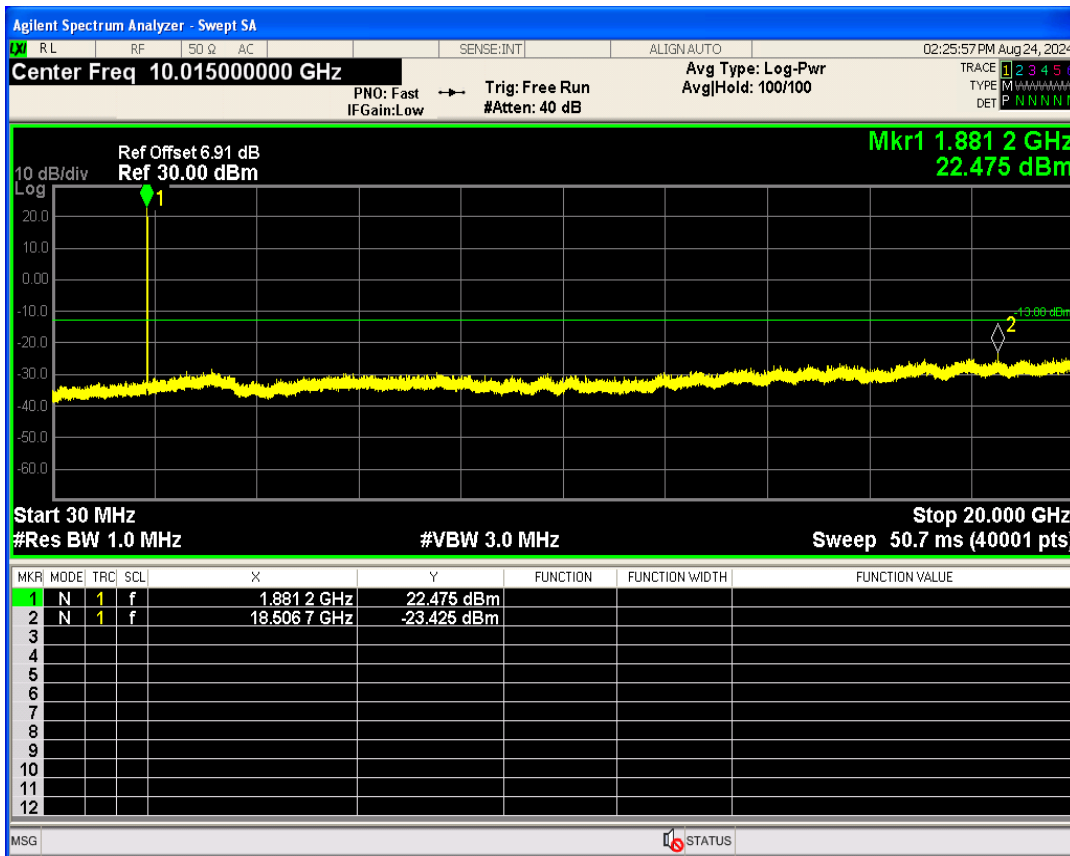

WCDMA Band5 Channel=4182

05 Band edge

Band	Channel	Frequency (MHz)	Spur Freq (MHz)	Spur Level (dBm)	Limit (dBm)	Verdict
WCDMA Band2	9262	1852.4	1850.00	-23.87	-13	PASS
WCDMA Band2	9538	1907.6	1910.01	-24.35	-13	PASS
WCDMA Band4	1312	1712.4	1709.88	-22.84	-13	PASS
WCDMA Band4	1513	1752.6	1755.14	-22.14	-13	PASS
WCDMA Band5	4132	826.4	824.00	-23.99	-13	PASS
WCDMA Band5	4233	846.6	849.00	-24.55	-13	PASS

WCDMA Band2 Channel=9262

WCDMA Band2 Channel=9538

WCDMA Band4 Channel=1312

WCDMA Band4 Channel=1513

WCDMA Band5 Channel=4132

WCDMA Band5 Channel=4233

06 Out-of-band emissions

Band	Channel	Frequency (MHz)	Spur Freq (MHz)	Spur Level (dBm)	Limit (dBm)	Verdict
WCDMA Band2	9262	1852.4	19875.19	-24.60	-13	PASS
WCDMA Band2	9400	1880	18506.74	-23.42	-13	PASS
WCDMA Band2	9538	1907.6	19801.80	-24.57	-13	PASS
WCDMA Band4	1312	1712.4	19678.98	-24.58	-13	PASS
WCDMA Band4	1413	1732.6	19011.49	-24.78	-13	PASS
WCDMA Band4	1513	1752.6	19877.68	-22.59	-13	PASS
WCDMA Band5	4132	826.4	2608.74	-30.65	-13	PASS
WCDMA Band5	4182	836.4	3181.27	-30.24	-13	PASS
WCDMA Band5	4233	846.6	3030.97	-30.53	-13	PASS

WCDMA Band2 Channel=9262

WCDMA Band2 Channel=9400

WCDMA Band2 Channel=9538

WCDMA Band4 Channel=1312

WCDMA Band4 Channel=1413

WCDMA Band4 Channel=1513

WCDMA Band5 Channel=4132

WCDMA Band5 Channel=4182