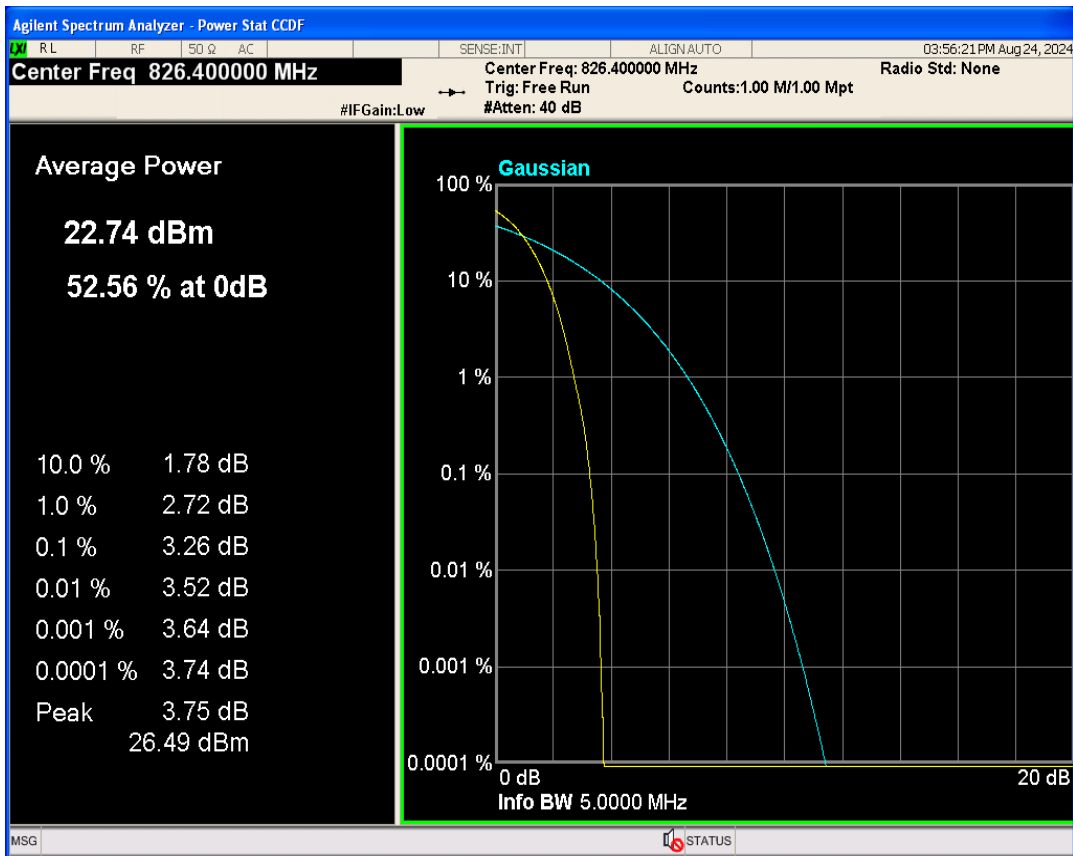

WCDMA Band2 Channel=9262

WCDMA Band2 Channel=9538

WCDMA Band2 Channel=9400

WCDMA Band4 Channel=1413

WCDMA Band4 Channel=1312

WCDMA Band4 Channel=1513

WCDMA Band5 Channel=4132

WCDMA Band5 Channel=4182