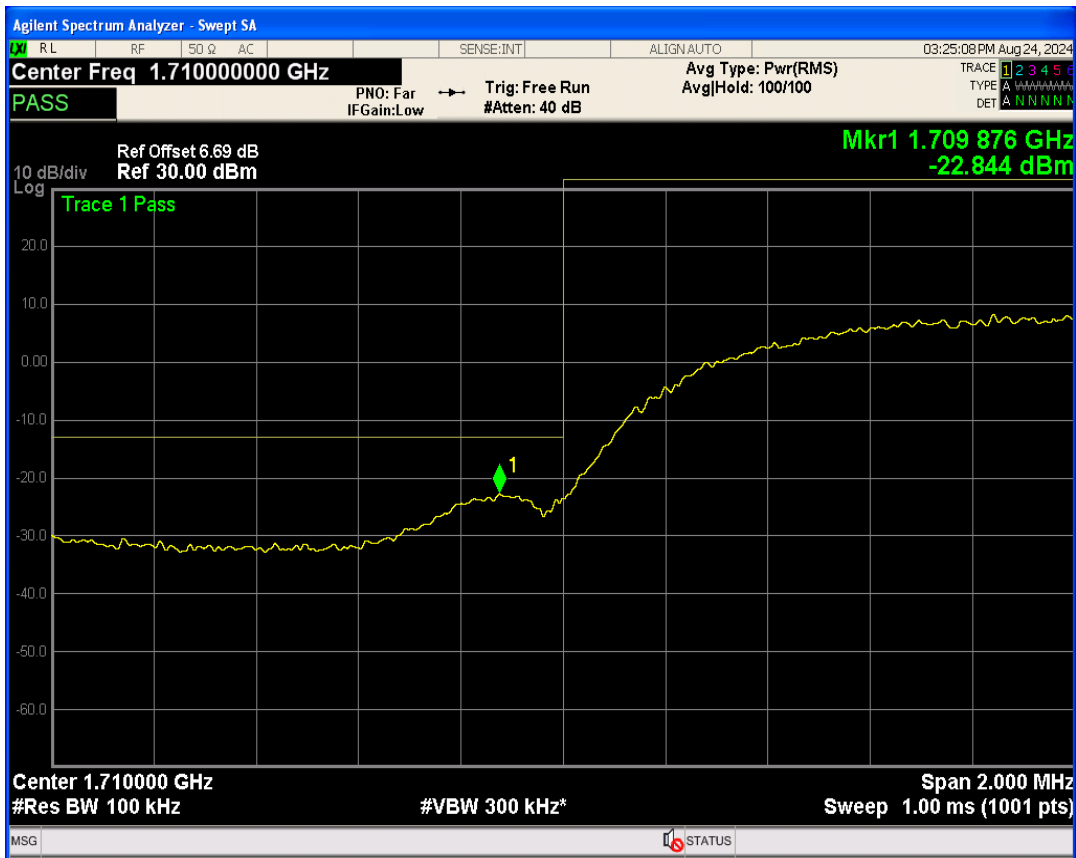

WCDMA Band5 Channel=4182

05 Band edge

Band	Channel	Frequency (MHz)	Spur Freq (MHz)	Spur Level (dBm)	Limit (dBm)	Verdict
WCDMA Band2	9262	1852.4	1850.00	-23.87	-13	PASS
WCDMA Band2	9538	1907.6	1910.01	-24.35	-13	PASS
WCDMA Band4	1312	1712.4	1709.88	-22.84	-13	PASS
WCDMA Band4	1513	1752.6	1755.14	-22.14	-13	PASS
WCDMA Band5	4132	826.4	824.00	-23.99	-13	PASS
WCDMA Band5	4233	846.6	849.00	-24.55	-13	PASS

WCDMA Band2 Channel=9262

WCDMA Band2 Channel=9538

WCDMA Band4 Channel=1312

WCDMA Band4 Channel=1513

WCDMA Band5 Channel=4132

WCDMA Band5 Channel=4233

06 Out-of-band emissions

Band	Channel	Frequency (MHz)	Spur Freq (MHz)	Spur Level (dBm)	Limit (dBm)	Verdict
WCDMA Band2	9262	1852.4	19875.19	-24.60	-13	PASS
WCDMA Band2	9400	1880	18506.74	-23.42	-13	PASS
WCDMA Band2	9538	1907.6	19801.80	-24.57	-13	PASS
WCDMA Band4	1312	1712.4	19678.98	-24.58	-13	PASS
WCDMA Band4	1413	1732.6	19011.49	-24.78	-13	PASS
WCDMA Band4	1513	1752.6	19877.68	-22.59	-13	PASS
WCDMA Band5	4132	826.4	2608.74	-30.65	-13	PASS
WCDMA Band5	4182	836.4	3181.27	-30.24	-13	PASS
WCDMA Band5	4233	846.6	3030.97	-30.53	-13	PASS