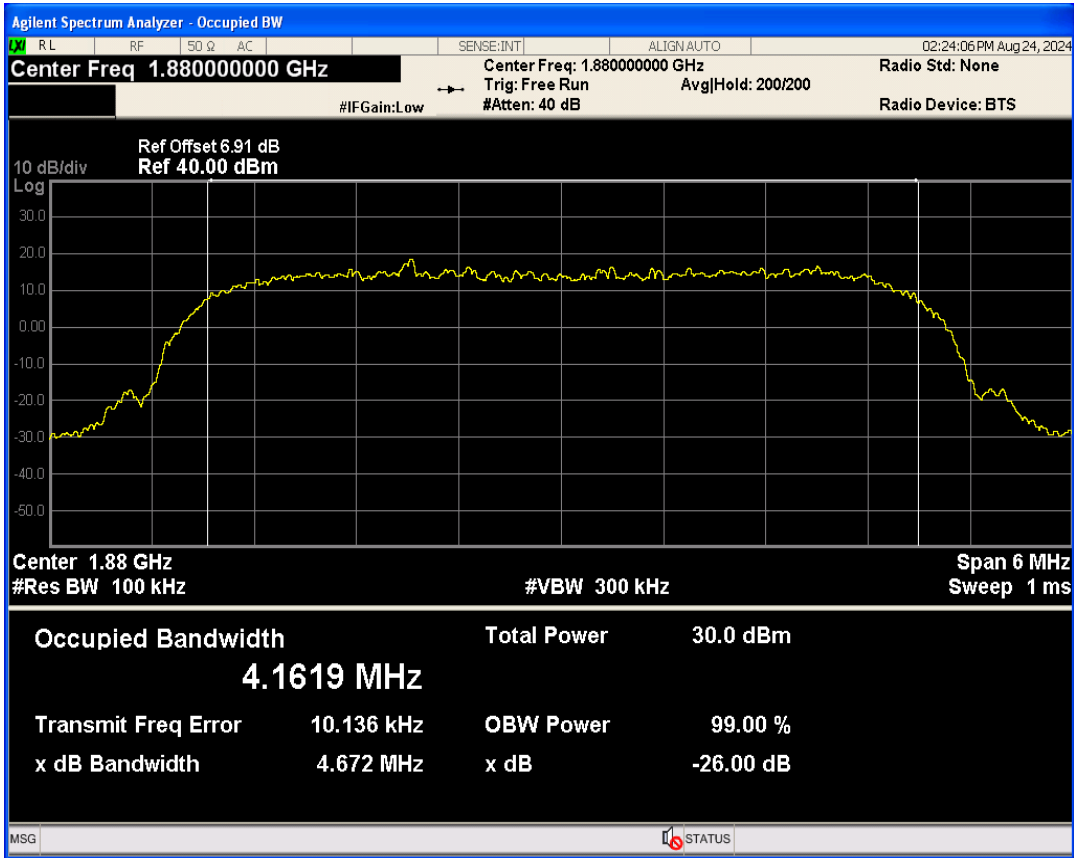

WCDMA Band2 Channel=9400