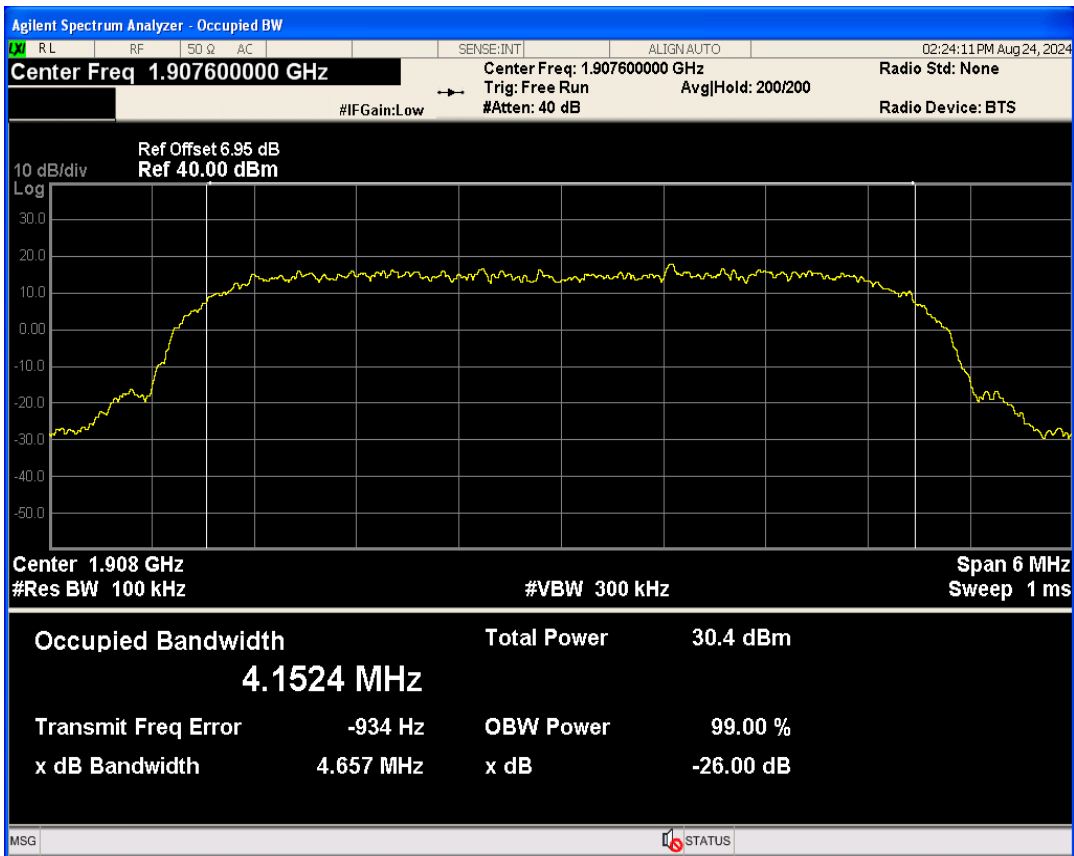

WCDMA Band2 Channel=9538