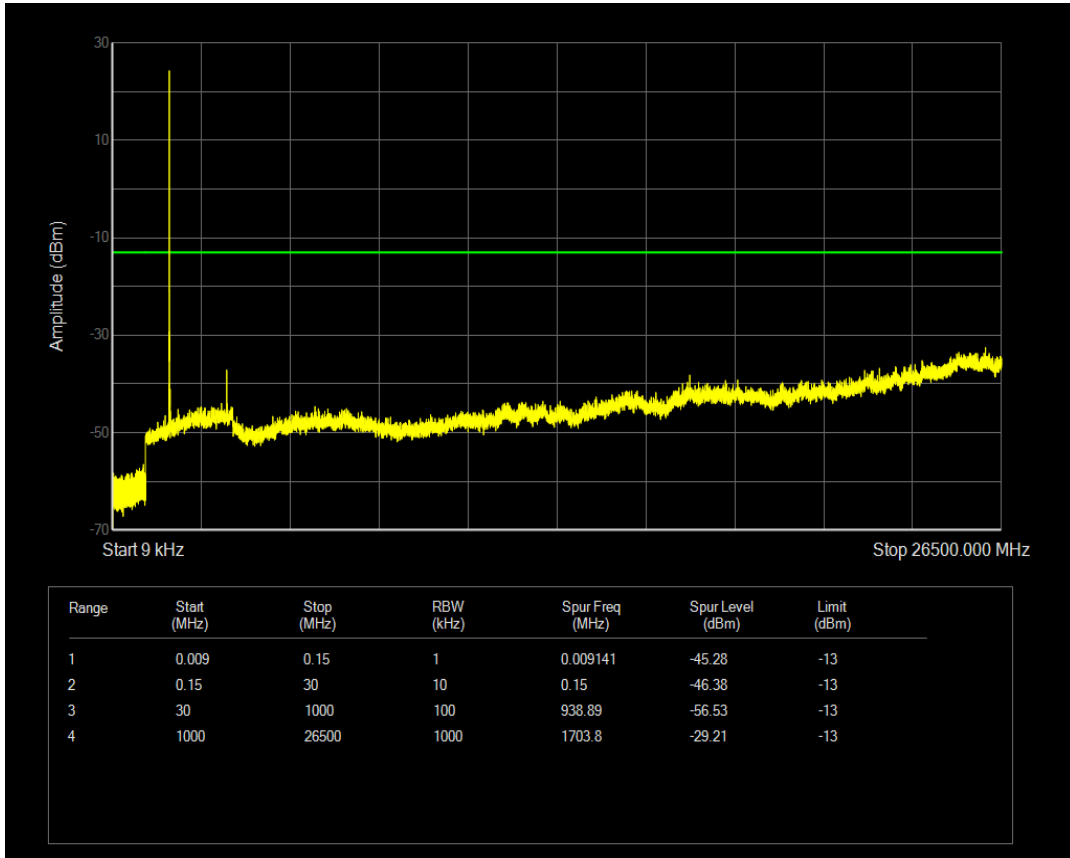

Band66 16QAM BW=1.4MHz Channel=131979 RB Size=1 Position=#0

Band66 16QAM BW=1.4MHz Channel=132322 RB Size=1 Position=#0