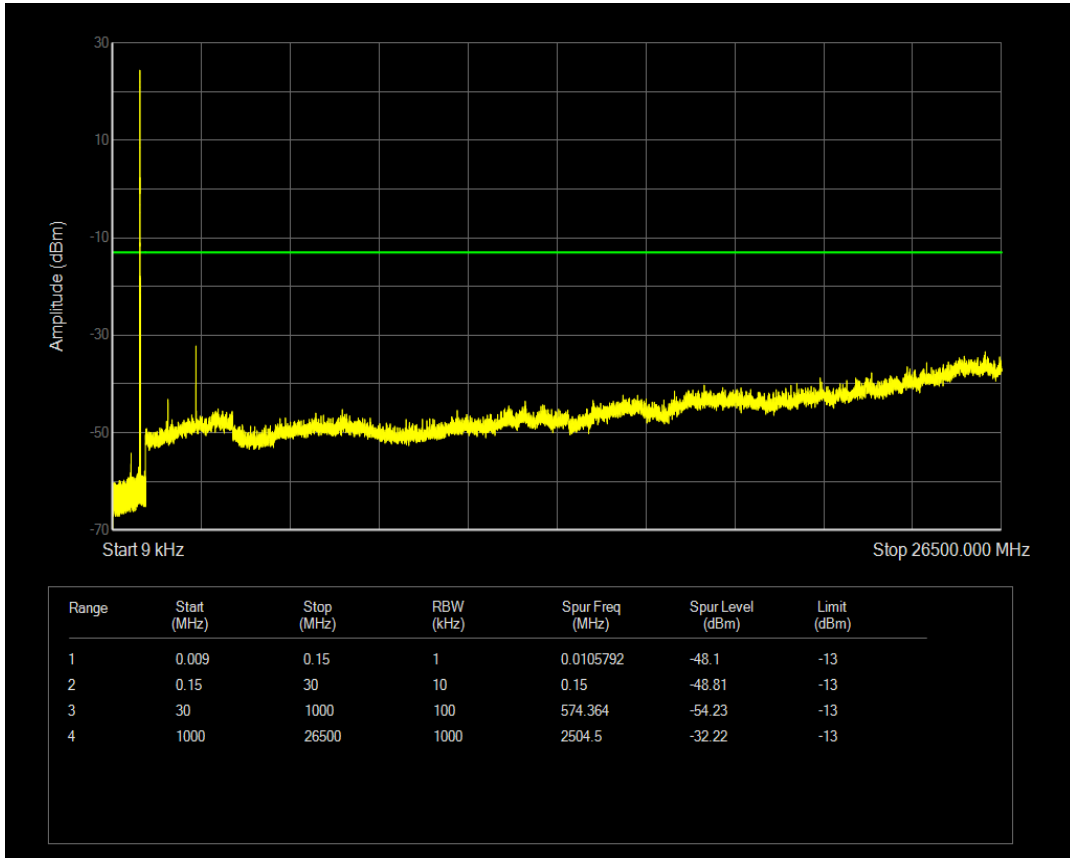

Band5 16QAM BW=3MHz Channel=20415 RB Size=1 Position=#0

Band5 16QAM BW=10MHz Channel=20600 RB Size=1 Position=#0

Band5 16QAM BW=10MHz Channel=20600 RB Size=50 Position=#0

Band5 16QAM BW=5MHz Channel=20425 RB Size=1 Position=#0

Band5 16QAM BW=5MHz Channel=20425 RB Size=25 Position=#0

Band5 16QAM BW=5MHz Channel=20525 RB Size=1 Position=#0

Band5 16QAM BW=3MHz Channel=20525 RB Size=15 Position=#0

Band5 16QAM BW=3MHz Channel=20635 RB Size=1 Position=#0