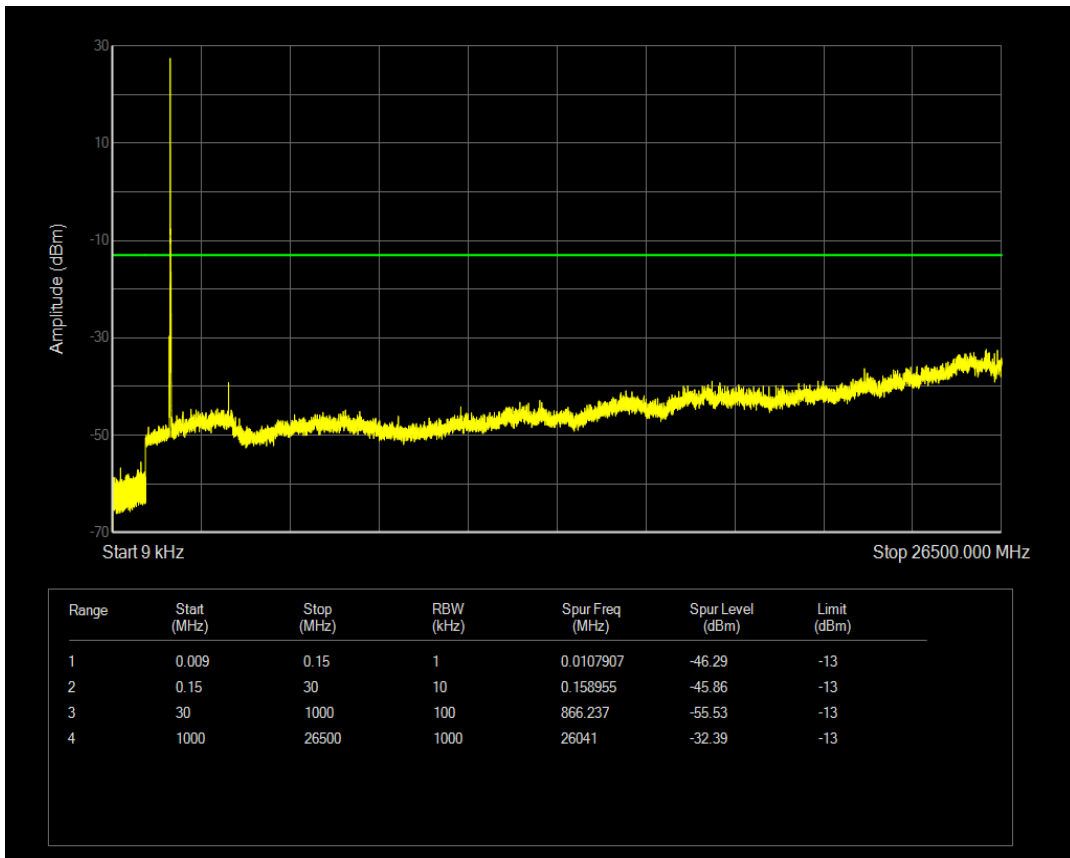

Band66 16QAM BW=15MHz Channel=132322 RB Size=1 Position=#0

Band66 16QAM BW=20MHz Channel=132072 RB Size=1 Position=#0