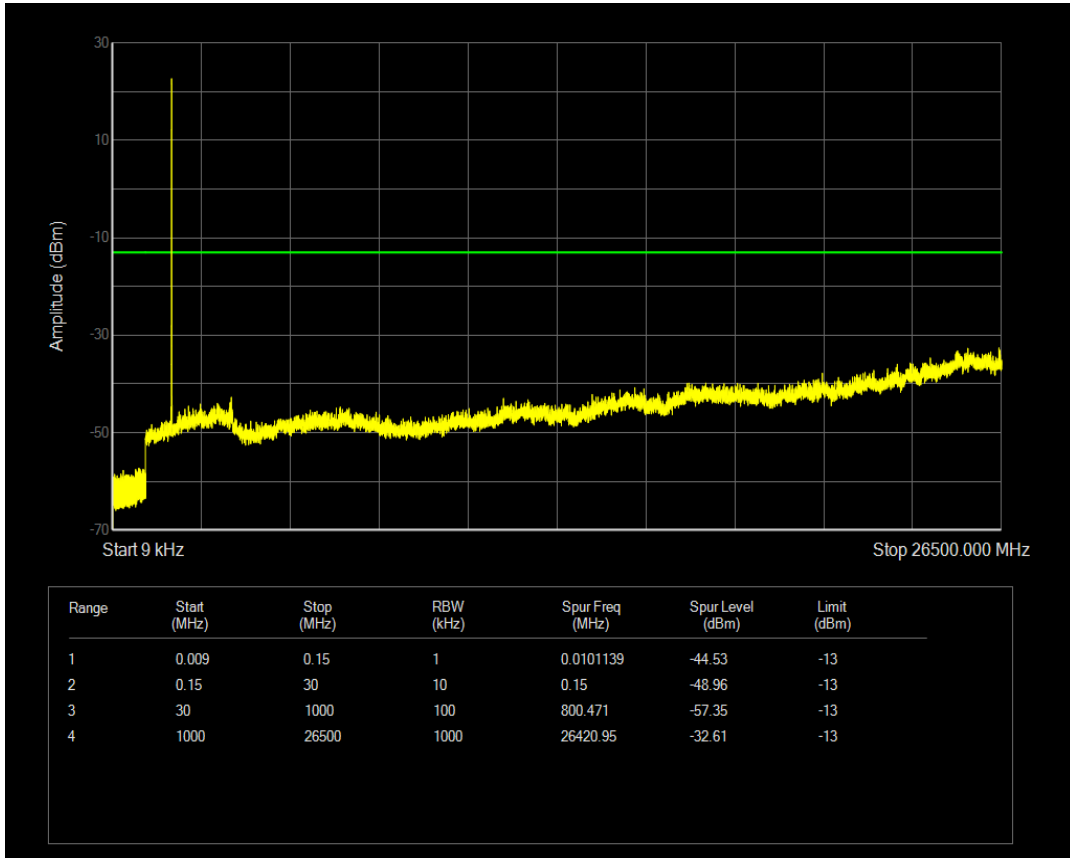

Band66 16QAM BW=5MHz Channel=131997 RB Size=1 Position=#0

Band66 16QAM BW=5MHz Channel=131997 RB Size=25 Position=#0

Band66 16QAM BW=3MHz Channel=132657 RB Size=1 Position=#0

Band66 16QAM BW=3MHz Channel=132657 RB Size=15 Position=#0