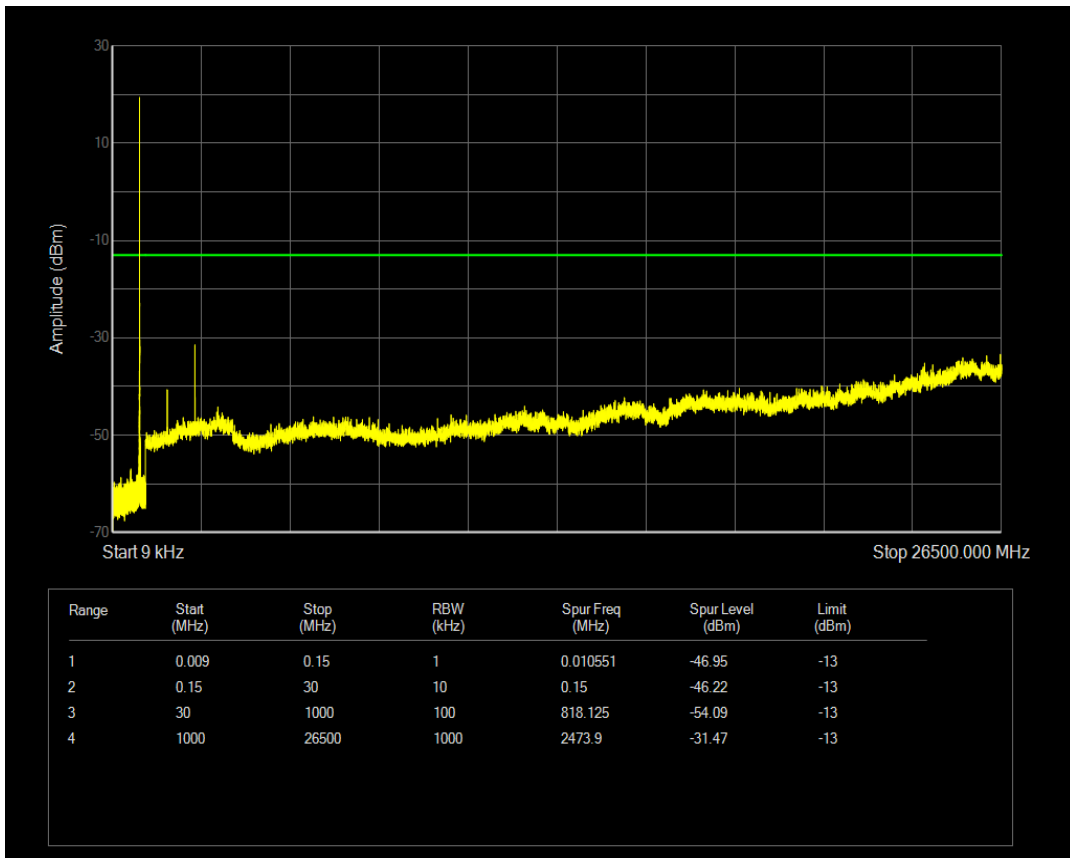

Band5 16QAM BW=5MHz Channel=20425 RB Size=25 Position=#0

Band5 16QAM BW=5MHz Channel=20525 RB Size=1 Position=#0

Band5 16QAM BW=3MHz Channel=20525 RB Size=15 Position=#0

Band5 16QAM BW=3MHz Channel=20635 RB Size=1 Position=#0

Band5 16QAM BW=3MHz Channel=20635 RB Size=15 Position=#0

Band5 QPSK BW=1.4MHz Channel=20407 RB Size=1 Position=#0

Band5 QPSK BW=1.4MHz Channel=20407 RB Size=6 Position=#0

Band5 16QAM BW=5MHz Channel=20625 RB Size=25 Position=#0