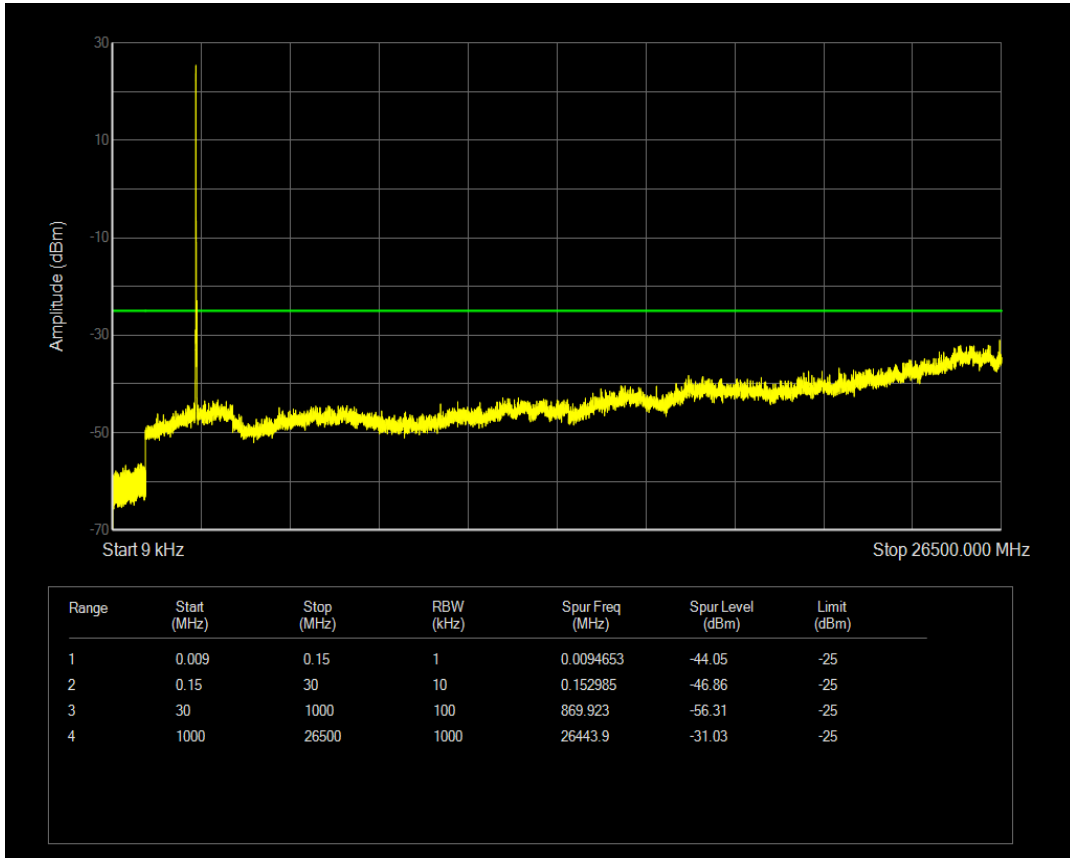

Band7 16QAM BW=5MHz Channel=21100 RB Size=25 Position=#0

Band7 16QAM BW=5MHz Channel=21425 RB Size=1 Position=#0

Band7 QPSK BW=10MHz Channel=21400 RB Size=50 Position=#0

Band7 QPSK BW=15MHz Channel=20825 RB Size=1 Position=#0