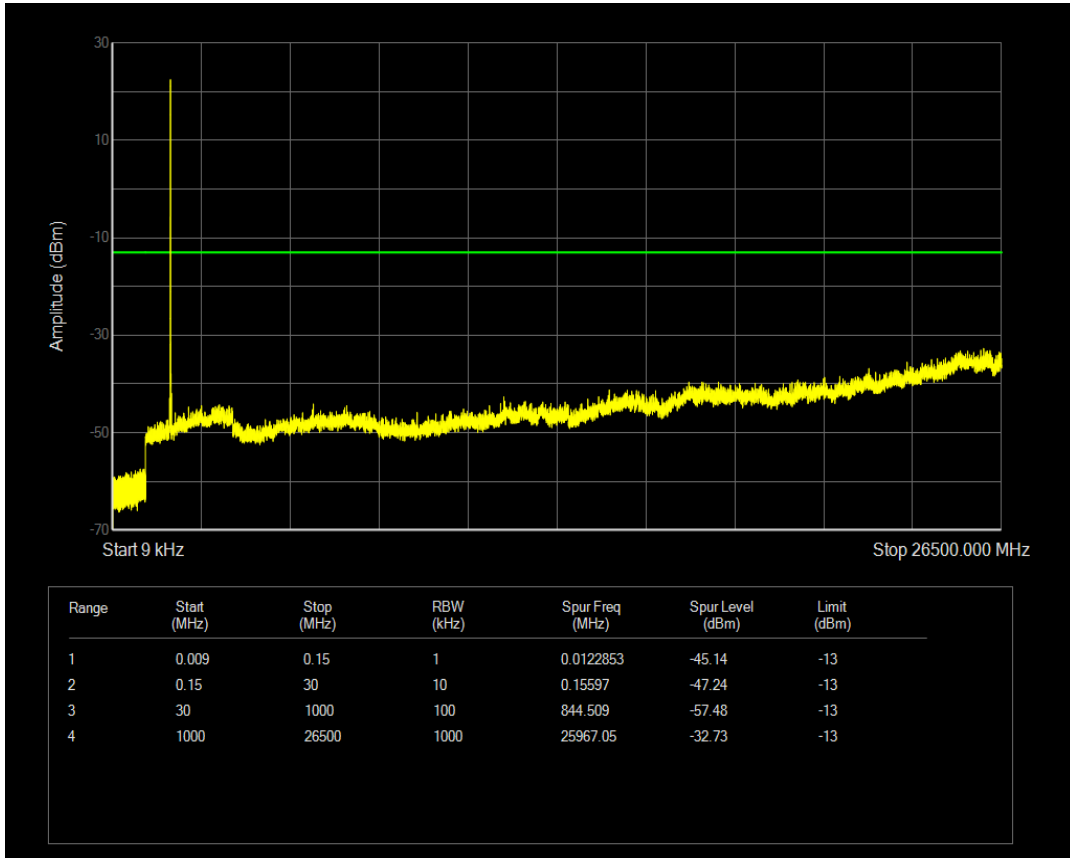

Band66 16QAM BW=3MHz Channel=131987 RB Size=1 Position=#0

Band66 16QAM BW=3MHz Channel=132322 RB Size=1 Position=#0

Band66 16QAM BW=3MHz Channel=131987 RB Size=15 Position=#0

Band66 16QAM BW=3MHz Channel=132322 RB Size=15 Position=#0