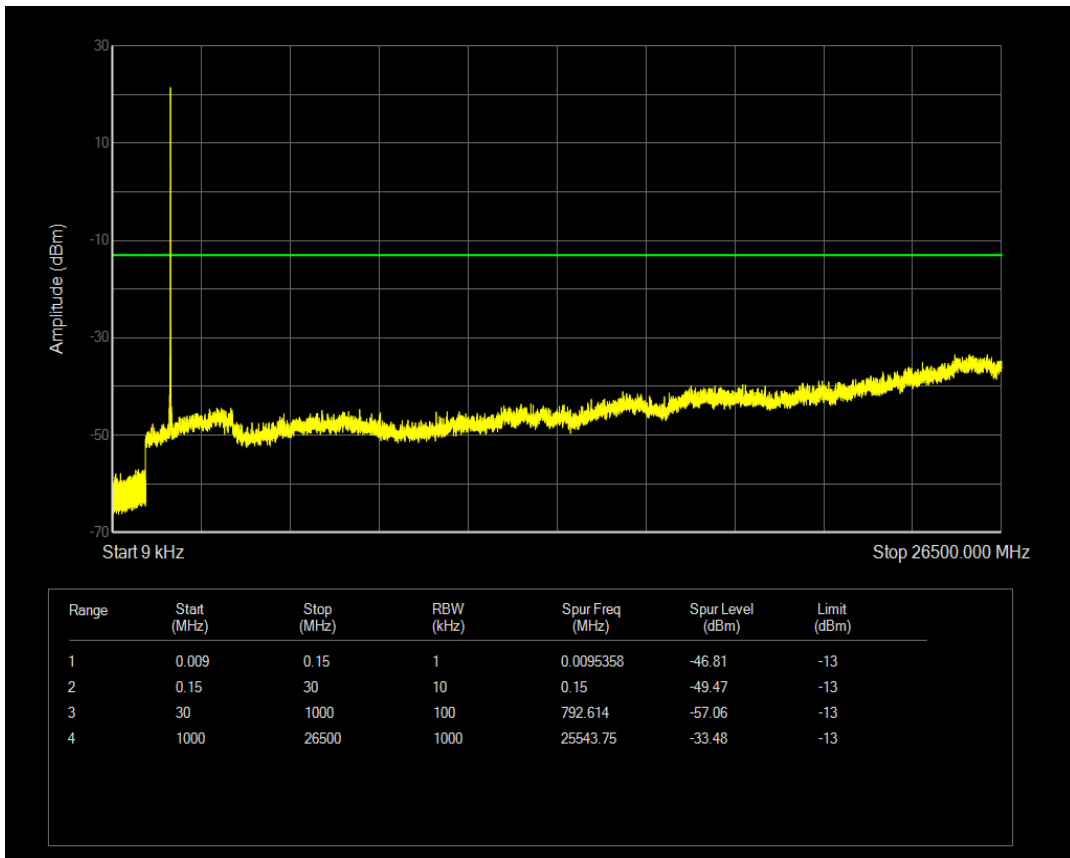

Band66 16QAM BW=5MHz Channel=132322 RB Size=25 Position=#0

Band66 16QAM BW=5MHz Channel=132647 RB Size=1 Position=#0