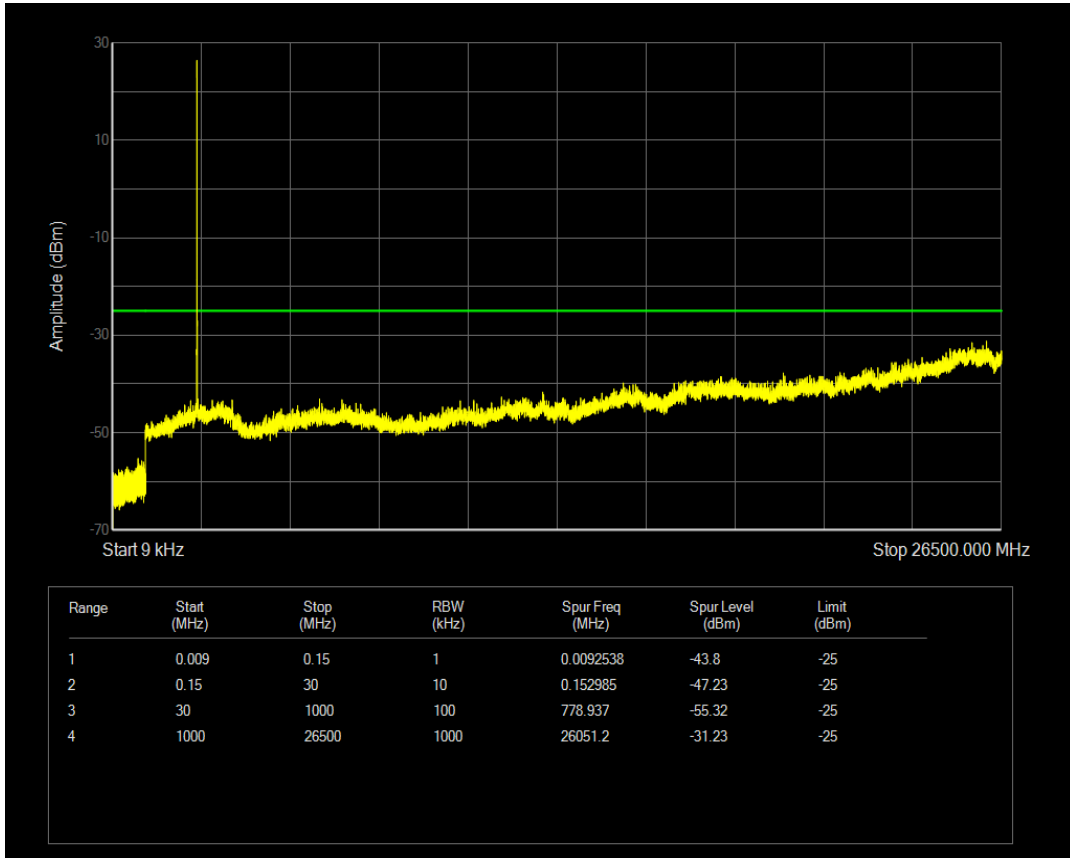

Band7 16QAM BW=20MHz Channel=20850 RB Size=100 Position=#0

Band7 16QAM BW=20MHz Channel=20850 RB Size=1 Position=#0

Band7 16QAM BW=20MHz Channel=21100 RB Size=1 Position=#0

Band7 16QAM BW=20MHz Channel=21350 RB Size=100 Position=#0

Band7 16QAM BW=20MHz Channel=21350 RB Size=1 Position=#0

Band7 16QAM BW=20MHz Channel=21100 RB Size=100 Position=#0

Band7 16QAM BW=5MHz Channel=20775 RB Size=1 Position=#0

Band7 16QAM BW=5MHz Channel=21100 RB Size=1 Position=#0

Band7 16QAM BW=5MHz Channel=20775 RB Size=25 Position=#0

Band7 QPSK BW=10MHz Channel=20800 RB Size=1 Position=#0

Band7 QPSK BW=10MHz Channel=20800 RB Size=50 Position=#0

Band7 16QAM BW=5MHz Channel=21425 RB Size=25 Position=#0