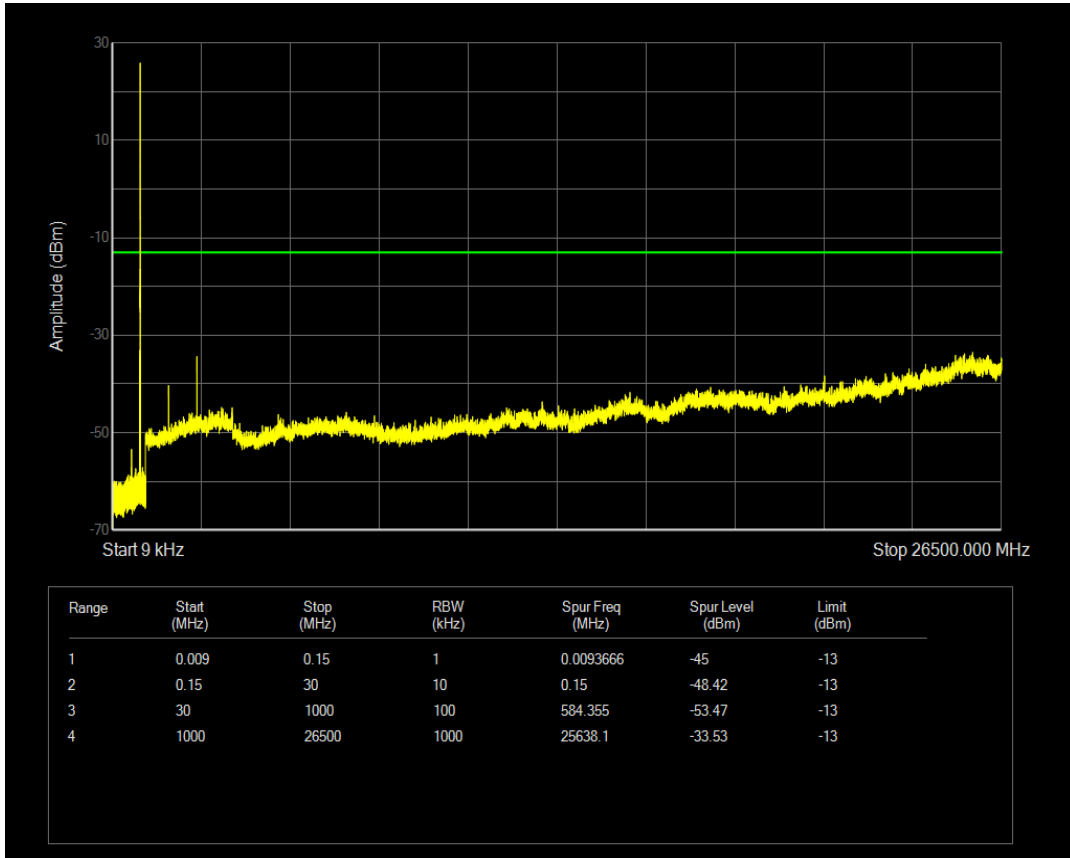

Band5 16QAM BW=3MHz Channel=20635 RB Size=15 Position=#0

Band5 QPSK BW=1.4MHz Channel=20407 RB Size=1 Position=#0

Band5 QPSK BW=1.4MHz Channel=20407 RB Size=6 Position=#0

Band5 16QAM BW=5MHz Channel=20625 RB Size=25 Position=#0

Band5 16QAM BW=5MHz Channel=20525 RB Size=25 Position=#0

Band5 16QAM BW=5MHz Channel=20625 RB Size=1 Position=#0

Band5 QPSK BW=1.4MHz Channel=20643 RB Size=6 Position=#0

Band5 QPSK BW=10MHz Channel=20450 RB Size=1 Position=#0