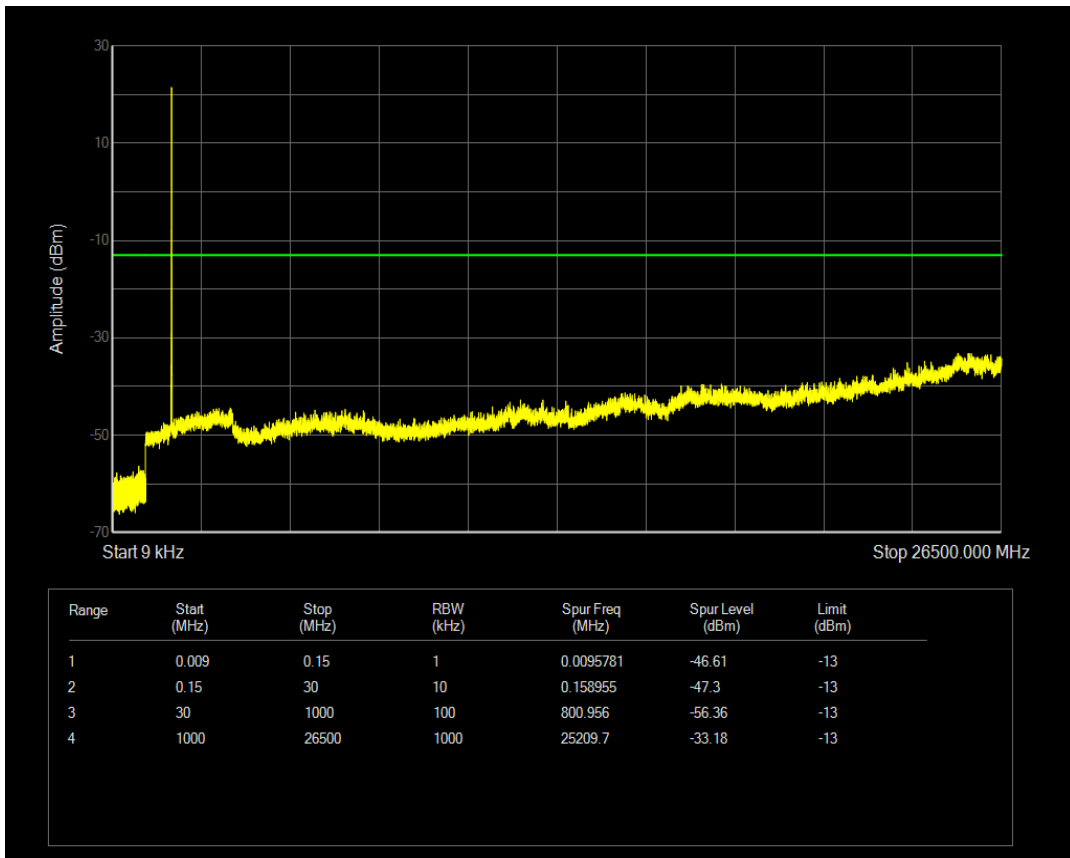

Band66 QPSK BW=5MHz Channel=132647 RB Size=25 Position=#0

Band66 QPSK BW=5MHz Channel=131997 RB Size=1 Position=#0