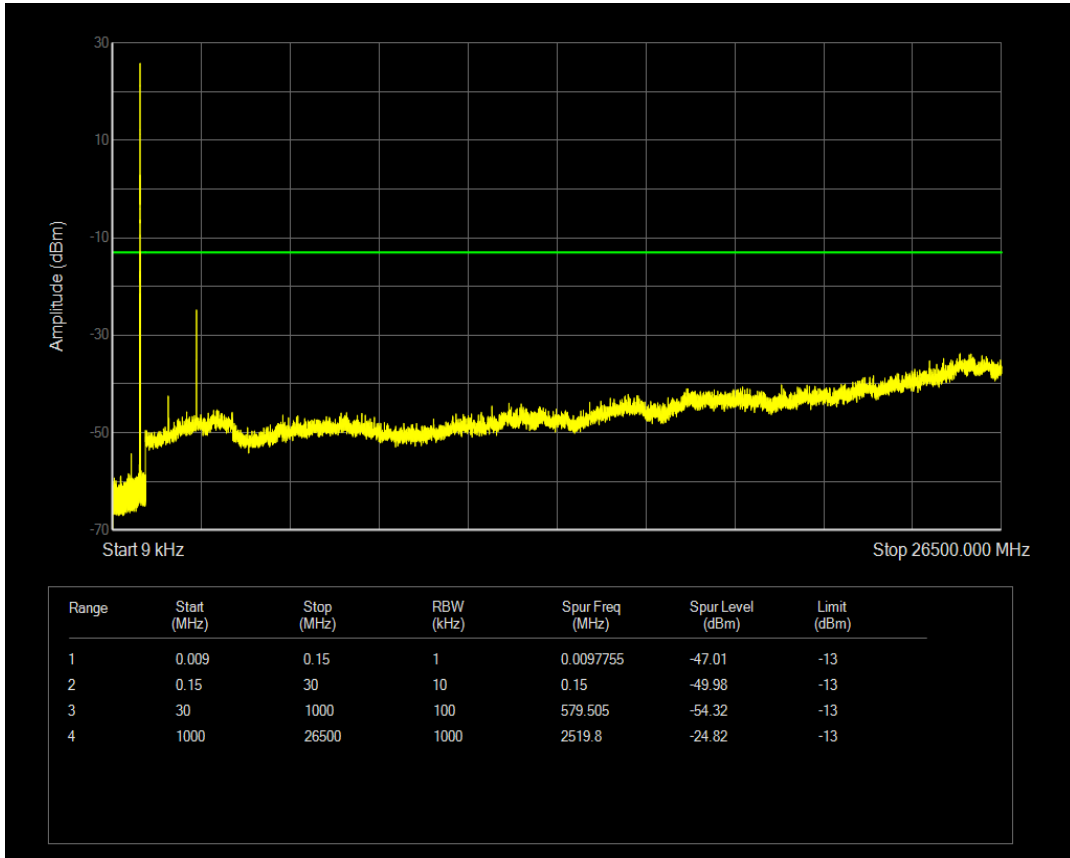

Band5 16QAM BW=1.4MHz Channel=20407 RB Size=6 Position=#0

Band5 16QAM BW=10MHz Channel=20525 RB Size=1 Position=#0

Band5 16QAM BW=10MHz Channel=20525 RB Size=50 Position=#0

Band5 16QAM BW=10MHz Channel=20450 RB Size=50 Position=#0

Band5 16QAM BW=1.4MHz Channel=20643 RB Size=6 Position=#0

Band5 16QAM BW=10MHz Channel=20450 RB Size=1 Position=#0

Band5 16QAM BW=3MHz Channel=20415 RB Size=15 Position=#0

Band5 16QAM BW=3MHz Channel=20525 RB Size=1 Position=#0

Band5 16QAM BW=3MHz Channel=20415 RB Size=1 Position=#0

Band5 16QAM BW=10MHz Channel=20600 RB Size=1 Position=#0

Band5 16QAM BW=10MHz Channel=20600 RB Size=50 Position=#0

Band5 16QAM BW=5MHz Channel=20425 RB Size=1 Position=#0