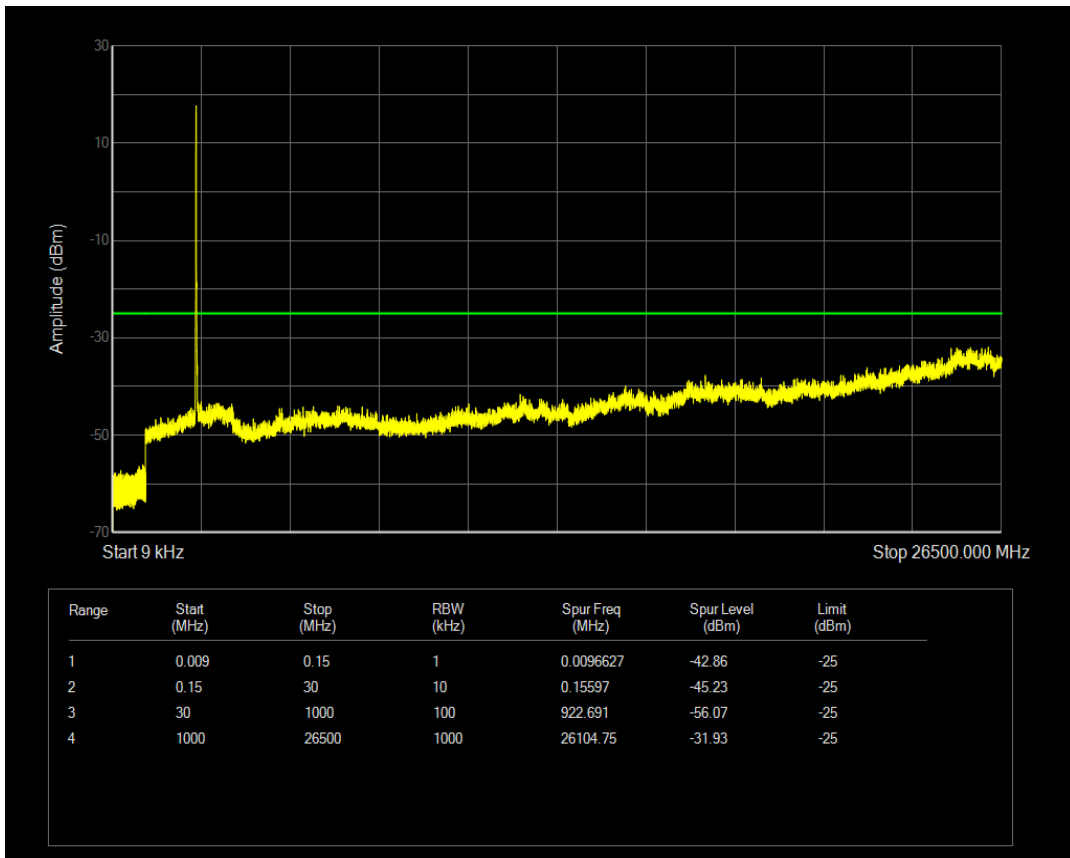

Band7 16QAM BW=15MHz Channel=20825 RB Size=75 Position=#0

Band7 16QAM BW=15MHz Channel=21100 RB Size=1 Position=#0