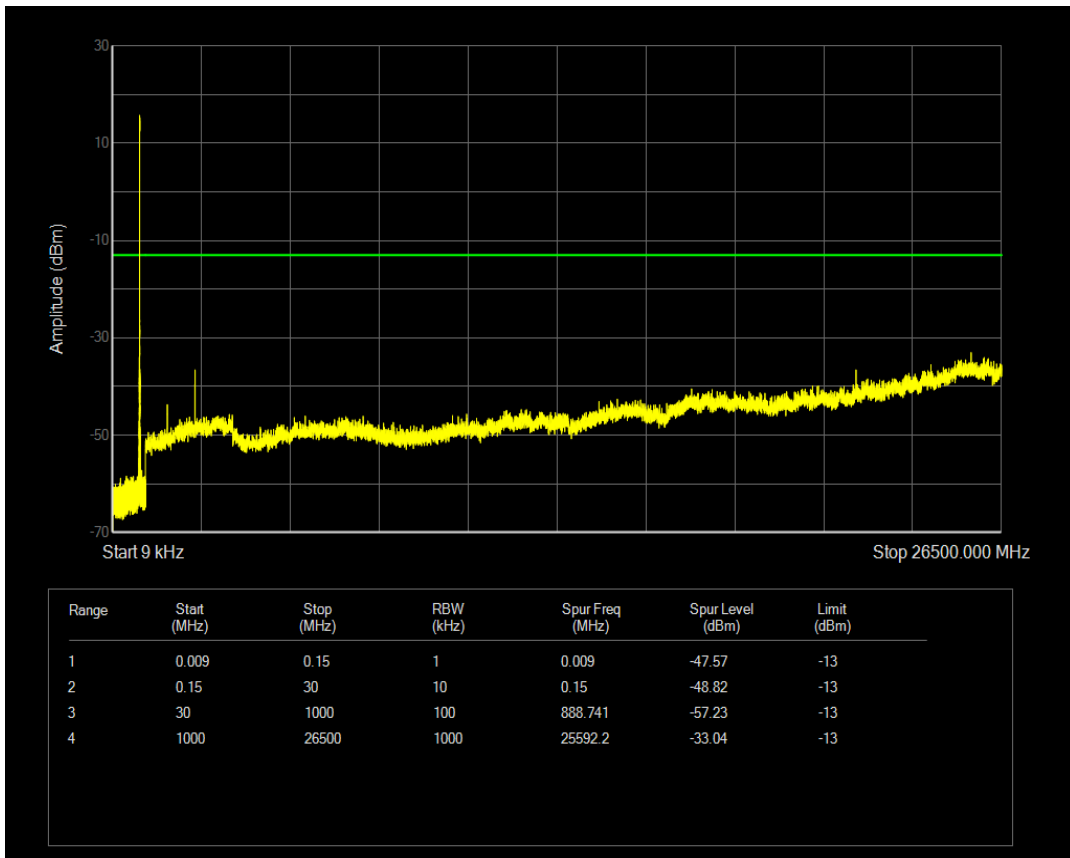

Band5 16QAM BW=1.4MHz Channel=20407 RB Size=6 Position=#0

Band5 16QAM BW=10MHz Channel=20525 RB Size=1 Position=#0

Band5 16QAM BW=10MHz Channel=20525 RB Size=50 Position=#0

Band5 16QAM BW=10MHz Channel=20450 RB Size=50 Position=#0

Band5 16QAM BW=1.4MHz Channel=20643 RB Size=6 Position=#0

Band5 16QAM BW=10MHz Channel=20450 RB Size=1 Position=#0

Band5 16QAM BW=3MHz Channel=20415 RB Size=15 Position=#0

Band5 16QAM BW=3MHz Channel=20525 RB Size=1 Position=#0