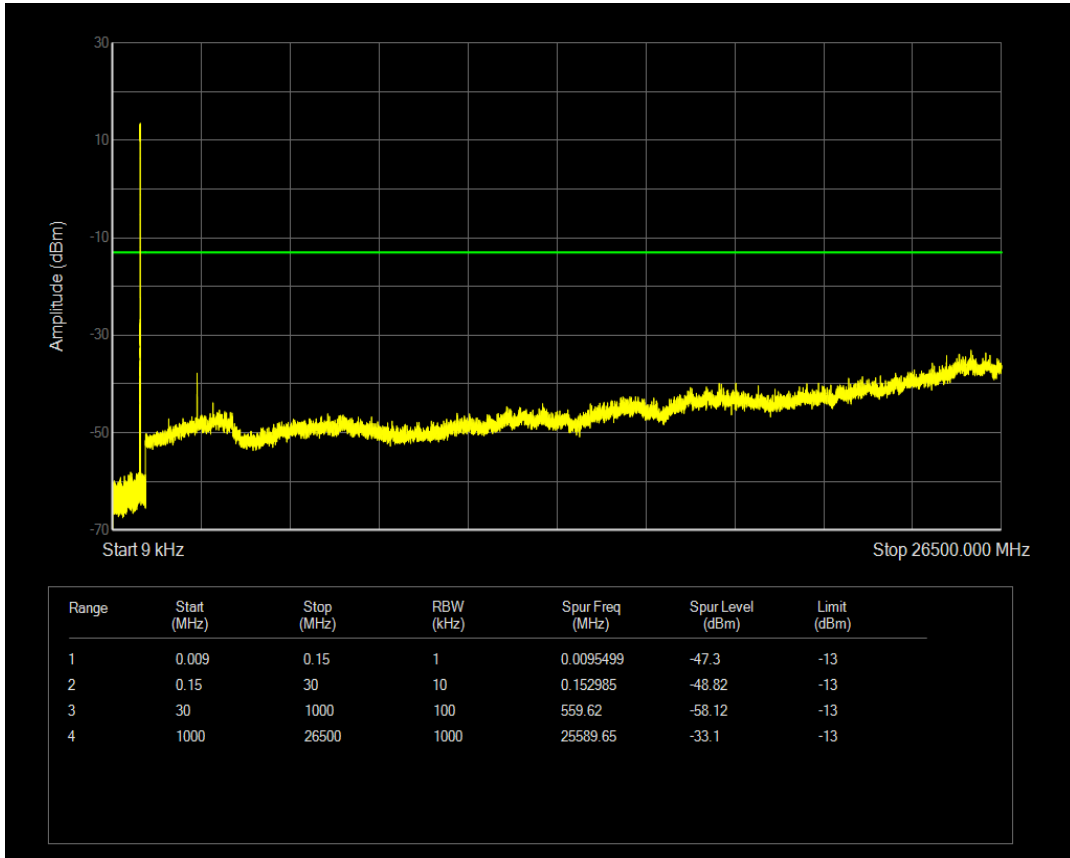

Band5 16QAM BW=3MHz Channel=20635 RB Size=15 Position=#0

Band5 QPSK BW=1.4MHz Channel=20407 RB Size=1 Position=#0

Band5 QPSK BW=1.4MHz Channel=20407 RB Size=6 Position=#0

Band5 16QAM BW=5MHz Channel=20625 RB Size=25 Position=#0

Band5 16QAM BW=5MHz Channel=20525 RB Size=25 Position=#0

Band5 16QAM BW=5MHz Channel=20625 RB Size=1 Position=#0

Band5 QPSK BW=1.4MHz Channel=20643 RB Size=6 Position=#0

Band5 QPSK BW=10MHz Channel=20450 RB Size=1 Position=#0