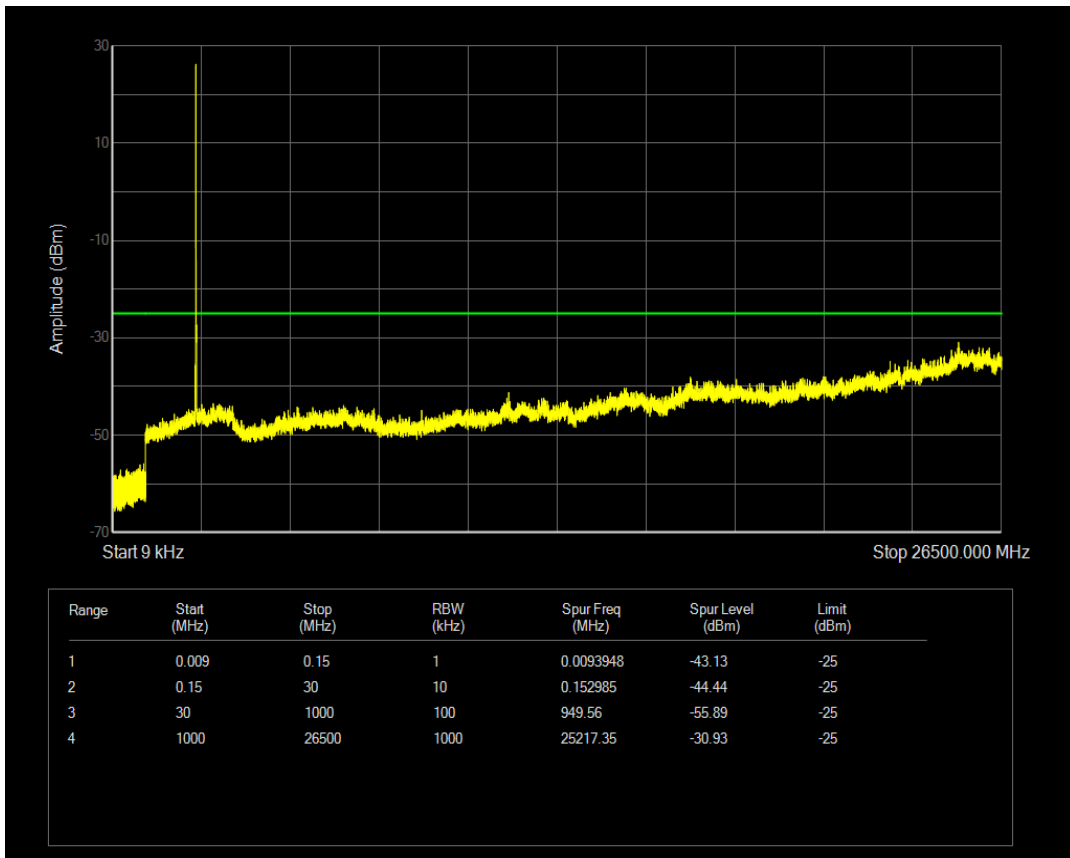

Band66 QPSK BW=5MHz Channel=132647 RB Size=25 Position=#0

Band66 QPSK BW=5MHz Channel=131997 RB Size=1 Position=#0

Band66 QPSK BW=5MHz Channel=131997 RB Size=25 Position=#0

Band66 QPSK BW=5MHz Channel=132322 RB Size=1 Position=#0

Band7 16QAM BW=10MHz Channel=20800 RB Size=1 Position=#0

Band7 16QAM BW=10MHz Channel=20800 RB Size=50 Position=#0

Band7 16QAM BW=10MHz Channel=21100 RB Size=1 Position=#0

Band7 16QAM BW=10MHz Channel=21100 RB Size=50 Position=#0