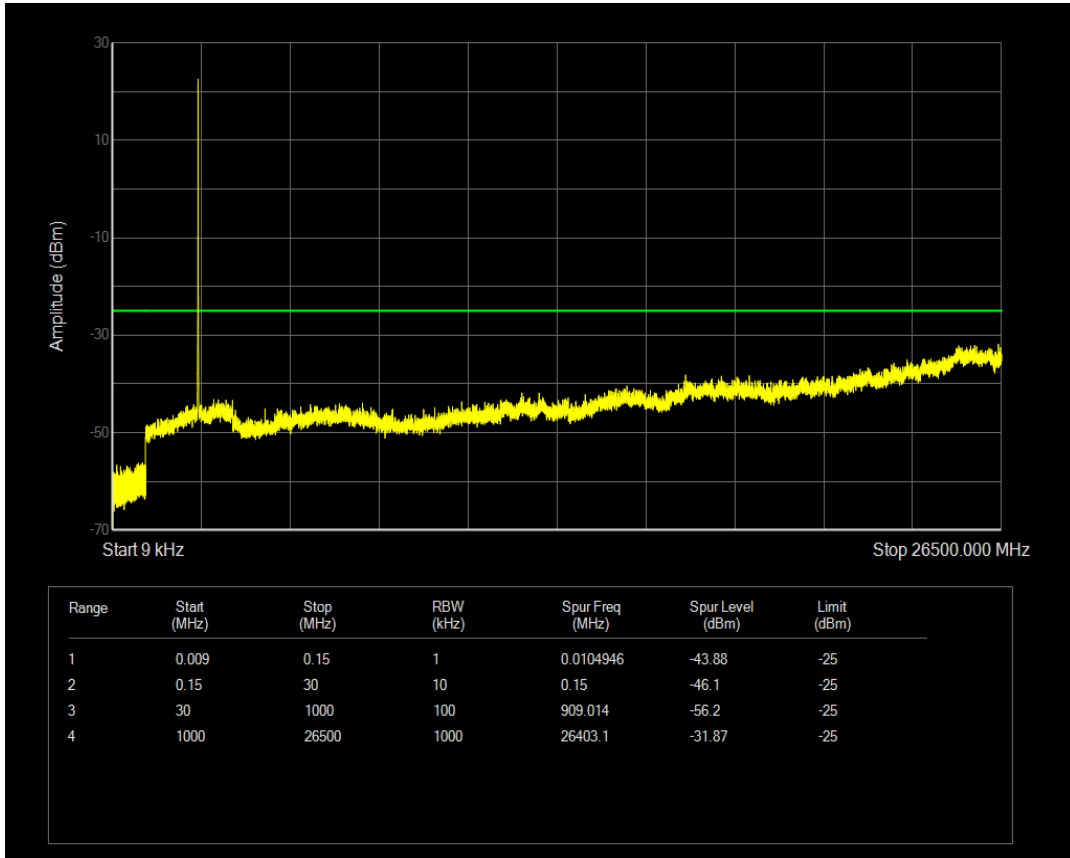

Band7 16QAM BW=5MHz Channel=20775 RB Size=25 Position=#0

Band7 QPSK BW=10MHz Channel=20800 RB Size=1 Position=#0

Band7 QPSK BW=10MHz Channel=20800 RB Size=50 Position=#0

Band7 16QAM BW=5MHz Channel=21425 RB Size=25 Position=#0