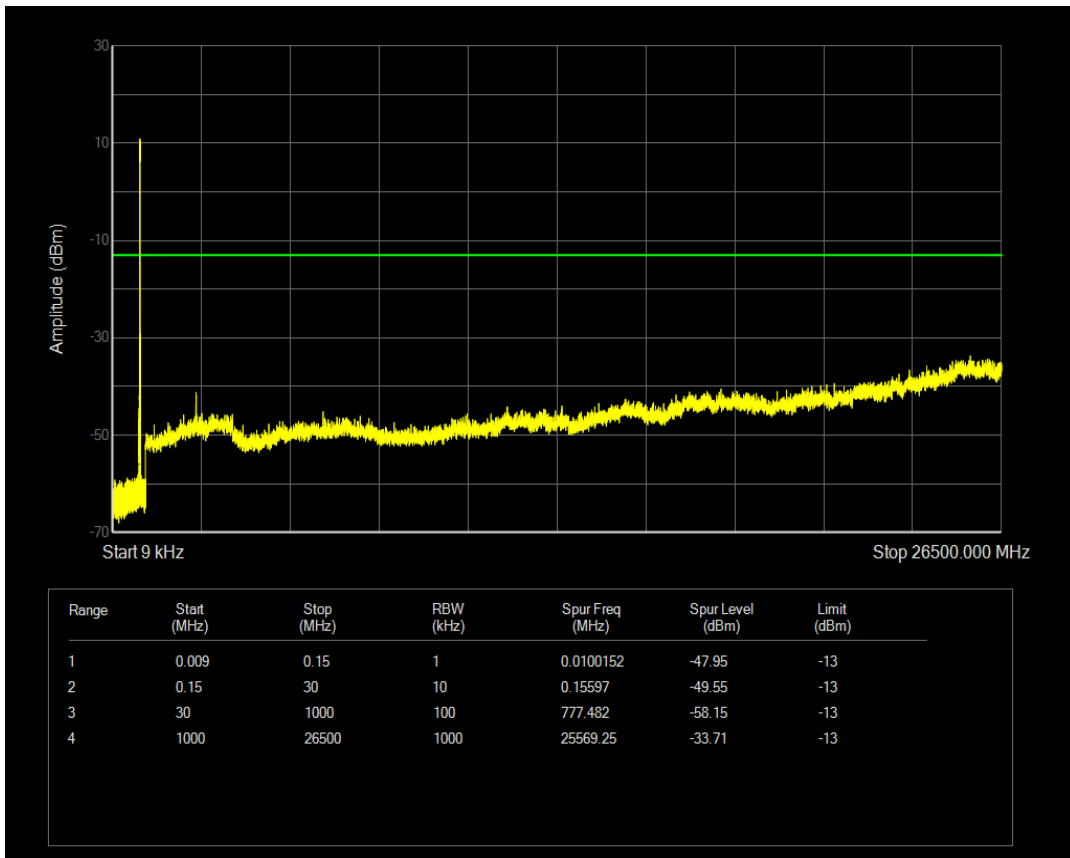

Band5 16QAM BW=1.4MHz Channel=20407 RB Size=6 Position=#0

Band5 16QAM BW=10MHz Channel=20525 RB Size=1 Position=#0

Band5 16QAM BW=10MHz Channel=20525 RB Size=50 Position=#0

Band5 16QAM BW=10MHz Channel=20450 RB Size=50 Position=#0

Band5 16QAM BW=1.4MHz Channel=20643 RB Size=6 Position=#0

Band5 16QAM BW=10MHz Channel=20450 RB Size=1 Position=#0

Band5 16QAM BW=3MHz Channel=20415 RB Size=15 Position=#0

Band5 16QAM BW=3MHz Channel=20525 RB Size=1 Position=#0