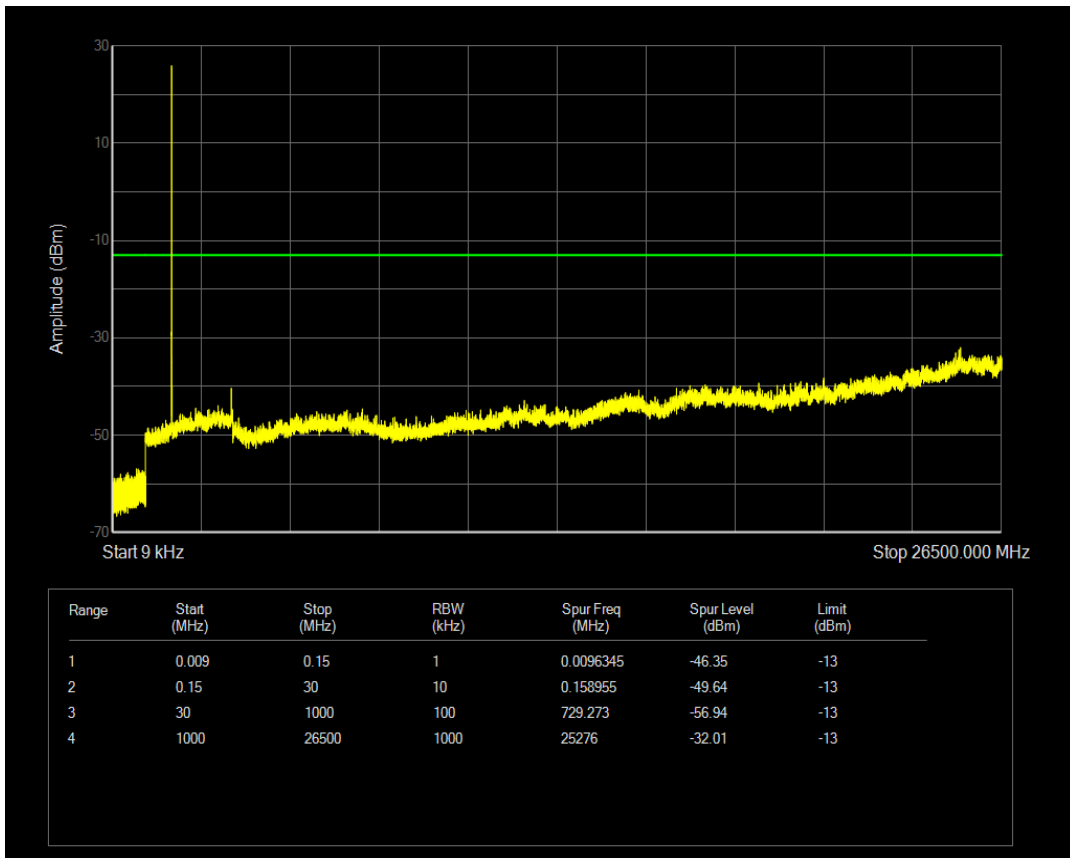

Band66 QPSK BW=1.4MHz Channel=132665 RB Size=1 Position=#0

Band66 QPSK BW=1.4MHz Channel=132322 RB Size=1 Position=#0