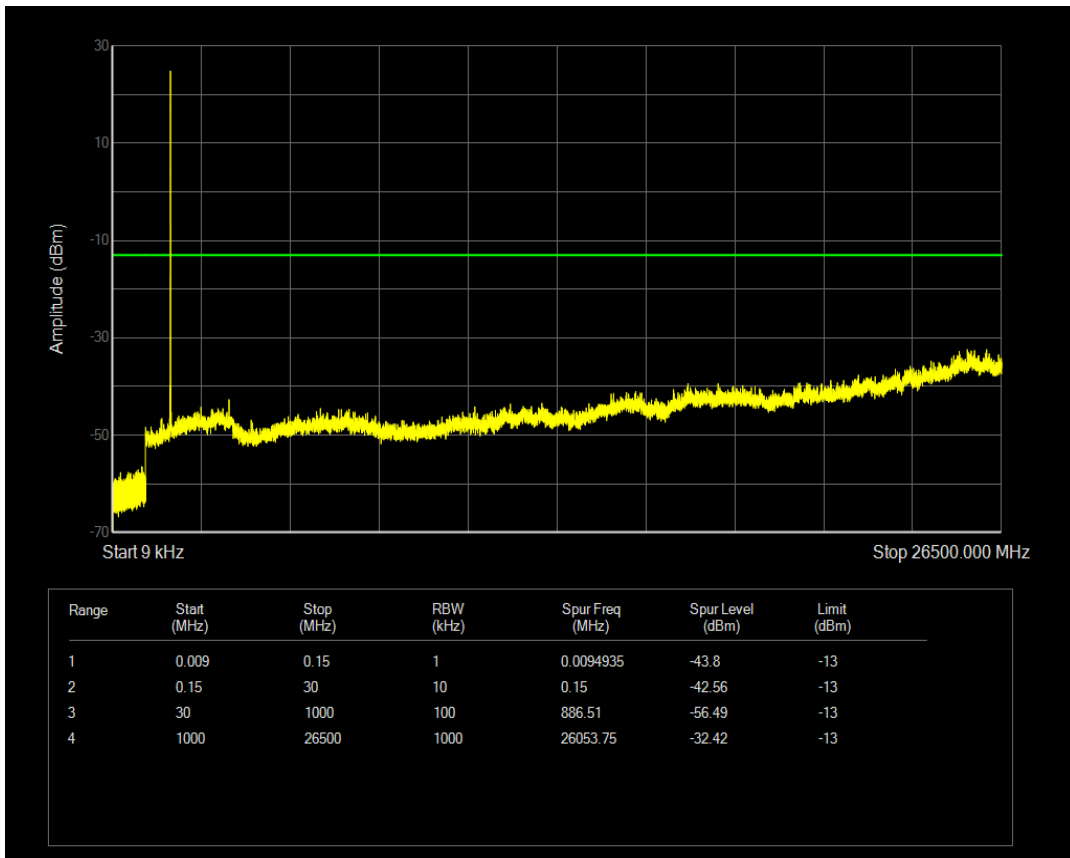

Band66 16QAM BW=1.4MHz Channel=132322 RB Size=6 Position=#0

Band66 16QAM BW=10MHz Channel=132022 RB Size=1 Position=#0