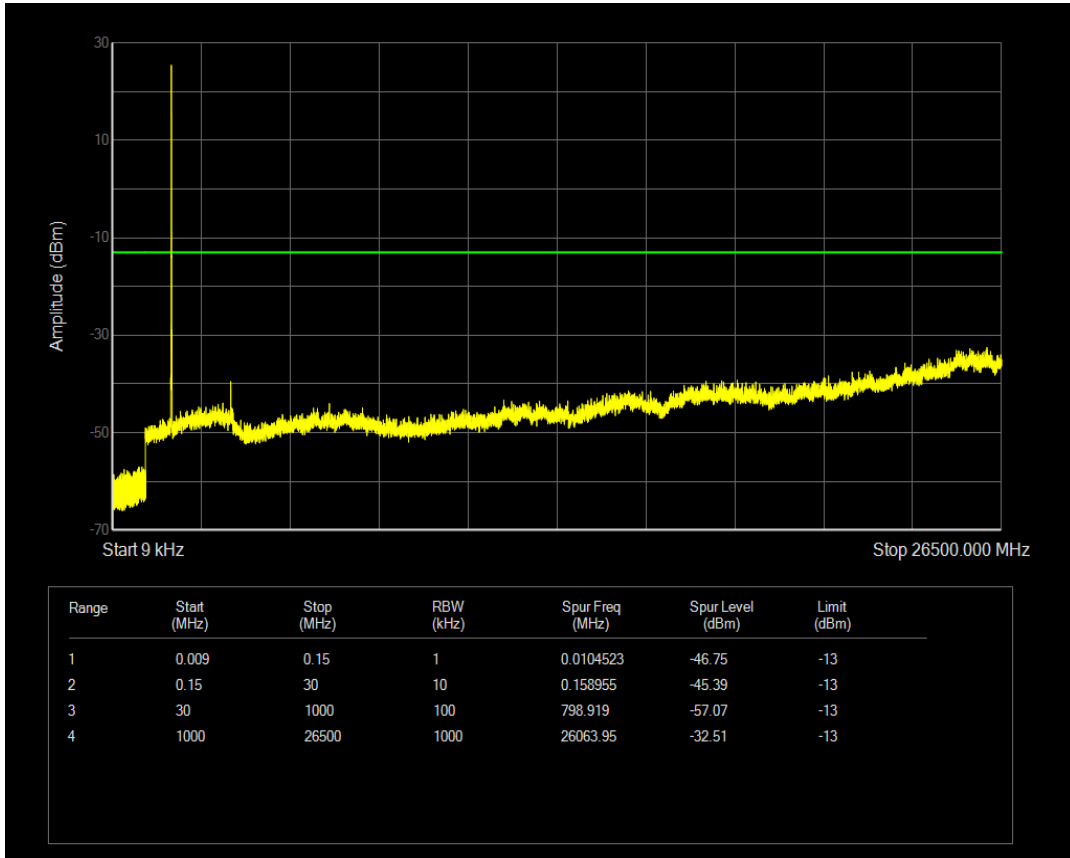

Band66 16QAM BW=10MHz Channel=132622 RB Size=1 Position=#0

Band66 16QAM BW=15MHz Channel=132322 RB Size=1 Position=#0