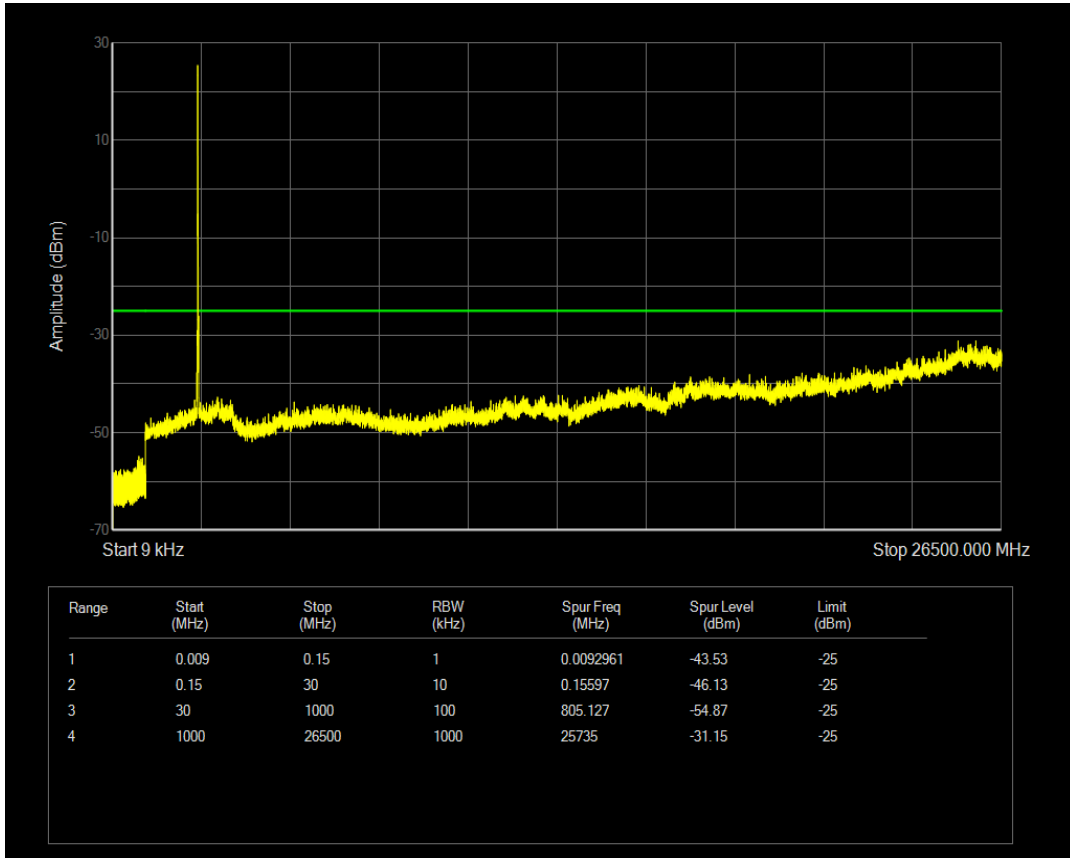

Band7 16QAM BW=10MHz Channel=21400 RB Size=50 Position=#0

Band7 16QAM BW=10MHz Channel=21400 RB Size=1 Position=#0

Band7 16QAM BW=15MHz Channel=21100 RB Size=75 Position=#0

Band7 16QAM BW=15MHz Channel=21375 RB Size=1 Position=#0