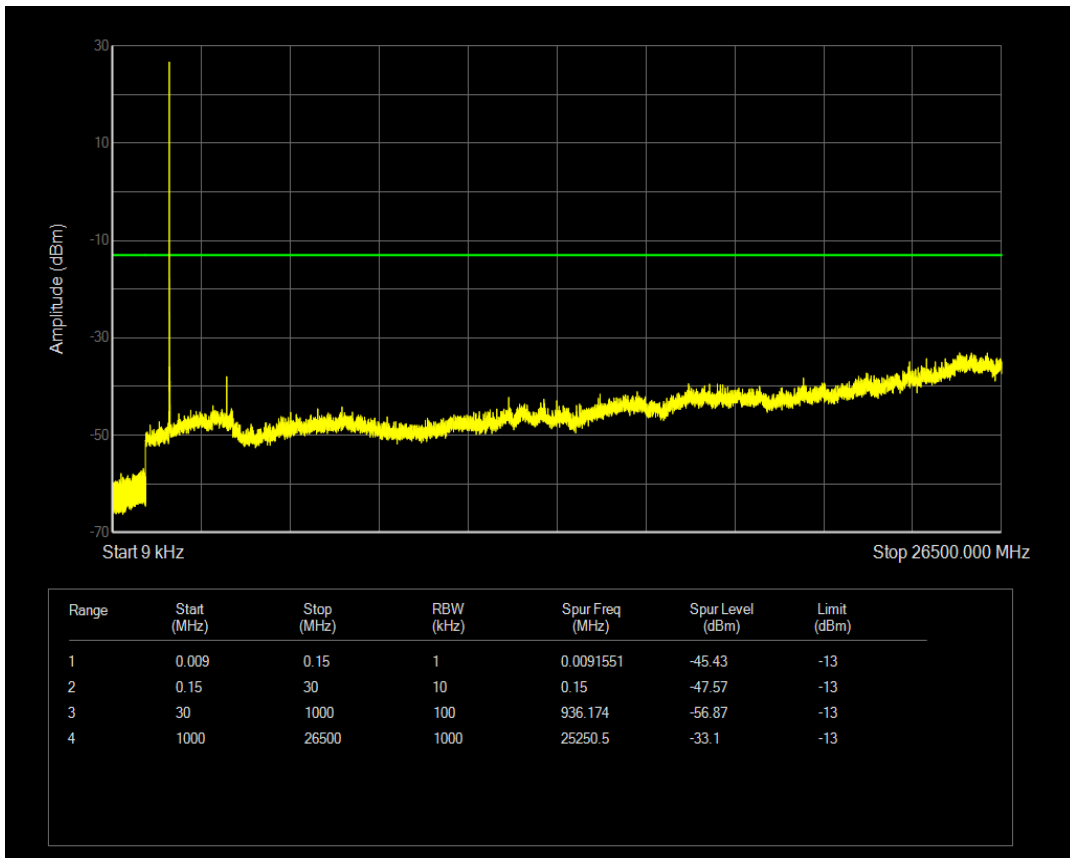

Band66 16QAM BW=3MHz Channel=131987 RB Size=1 Position=#0

Band66 16QAM BW=3MHz Channel=132322 RB Size=1 Position=#0