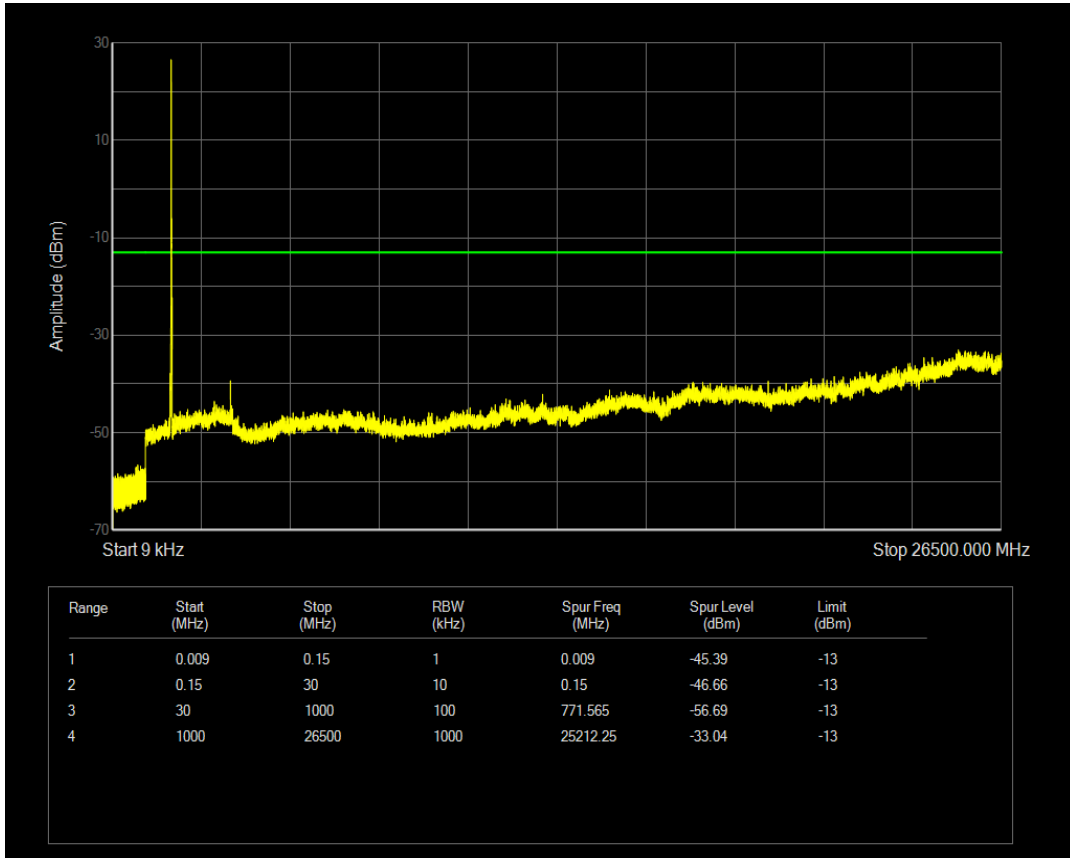

Band66 16QAM BW=20MHz Channel=132072 RB Size=100 Position=#0

Band66 16QAM BW=15MHz Channel=132597 RB Size=75 Position=#0

Band66 16QAM BW=15MHz Channel=132322 RB Size=75 Position=#0

Band66 16QAM BW=15MHz Channel=132597 RB Size=1 Position=#0