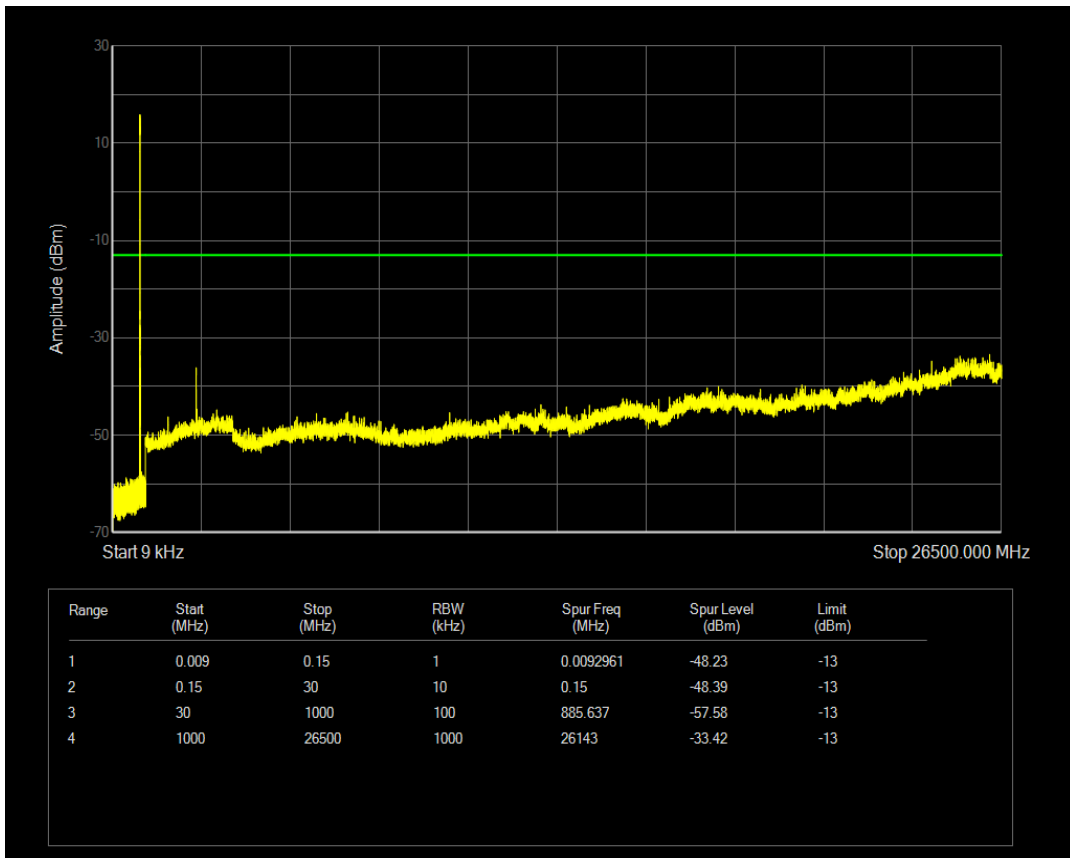

Band5 16QAM BW=3MHz Channel=20525 RB Size=15 Position=#0

Band5 16QAM BW=3MHz Channel=20635 RB Size=1 Position=#0