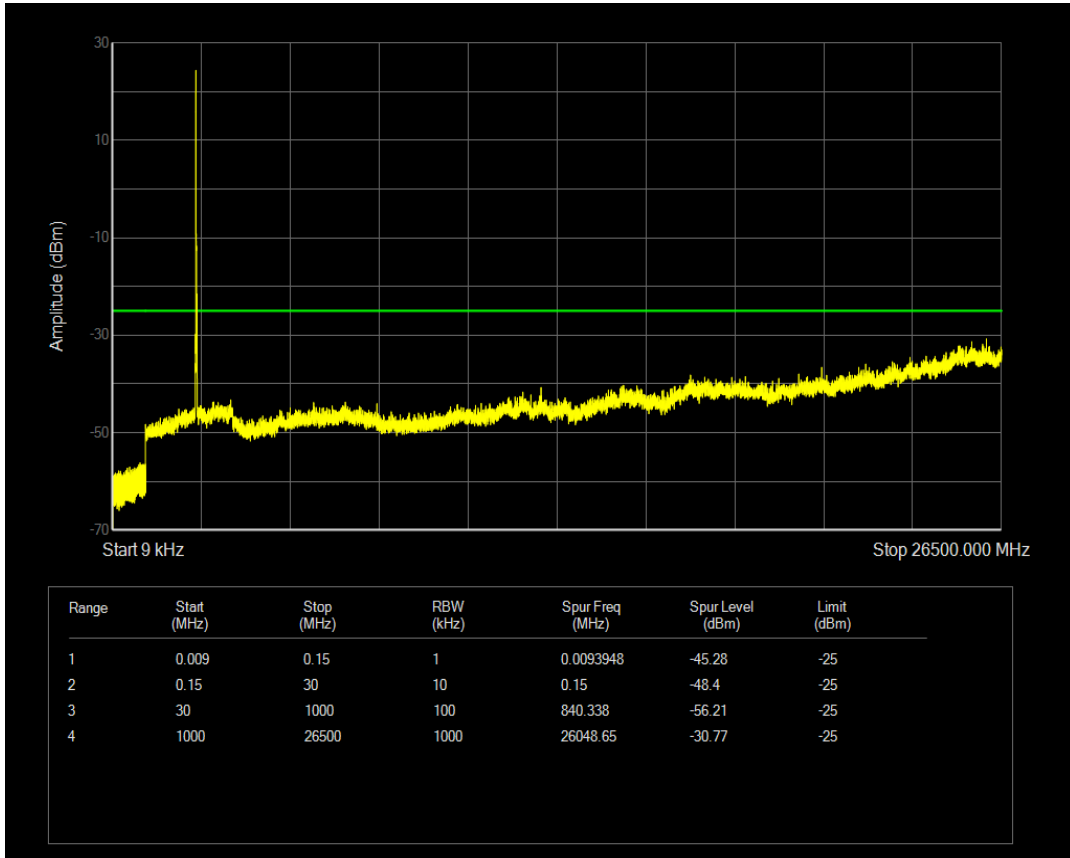

Band7 16QAM BW=15MHz Channel=21375 RB Size=75 Position=#0

Band7 16QAM BW=15MHz Channel=20825 RB Size=1 Position=#0

Band7 16QAM BW=15MHz Channel=20825 RB Size=75 Position=#0

Band7 16QAM BW=15MHz Channel=21100 RB Size=1 Position=#0

Band7 16QAM BW=20MHz Channel=20850 RB Size=100 Position=#0

Band7 16QAM BW=20MHz Channel=20850 RB Size=1 Position=#0

Band7 16QAM BW=20MHz Channel=21100 RB Size=1 Position=#0

Band7 16QAM BW=20MHz Channel=21350 RB Size=100 Position=#0