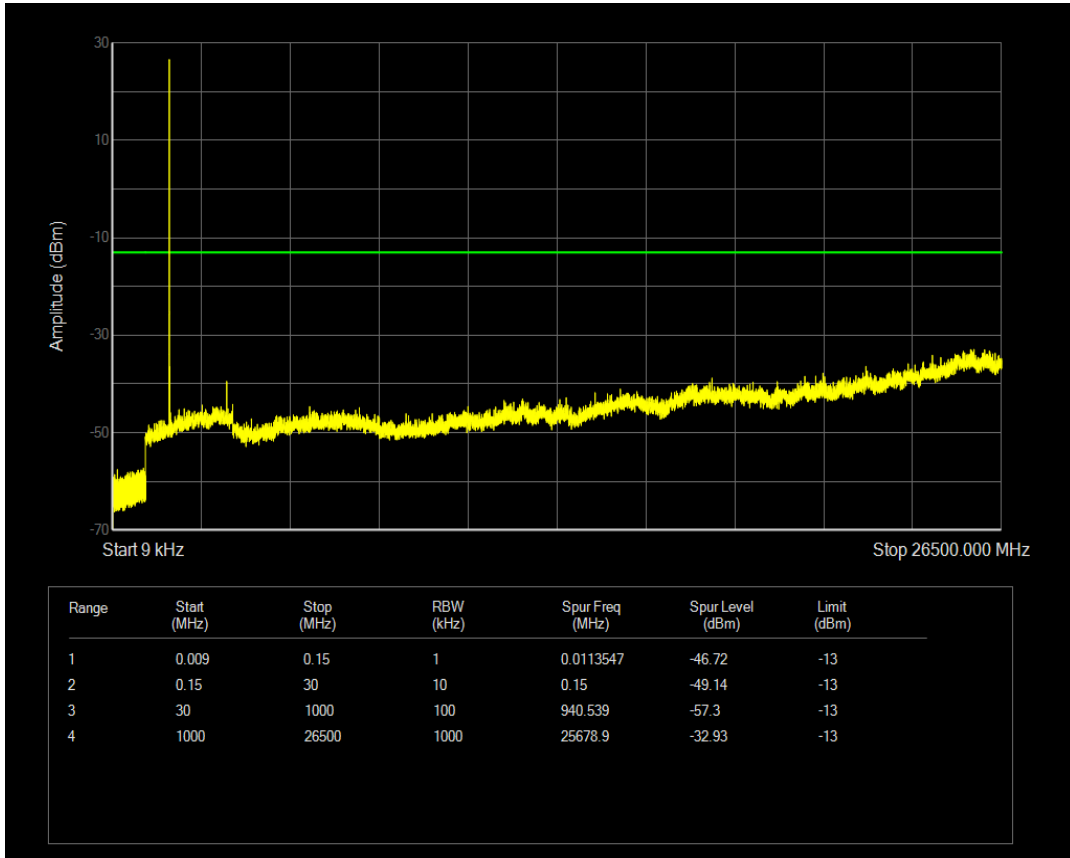

Band66 QPSK BW=1.4MHz Channel=131979 RB Size=1 Position=#0

Band66 QPSK BW=1.4MHz Channel=131979 RB Size=6 Position=#0