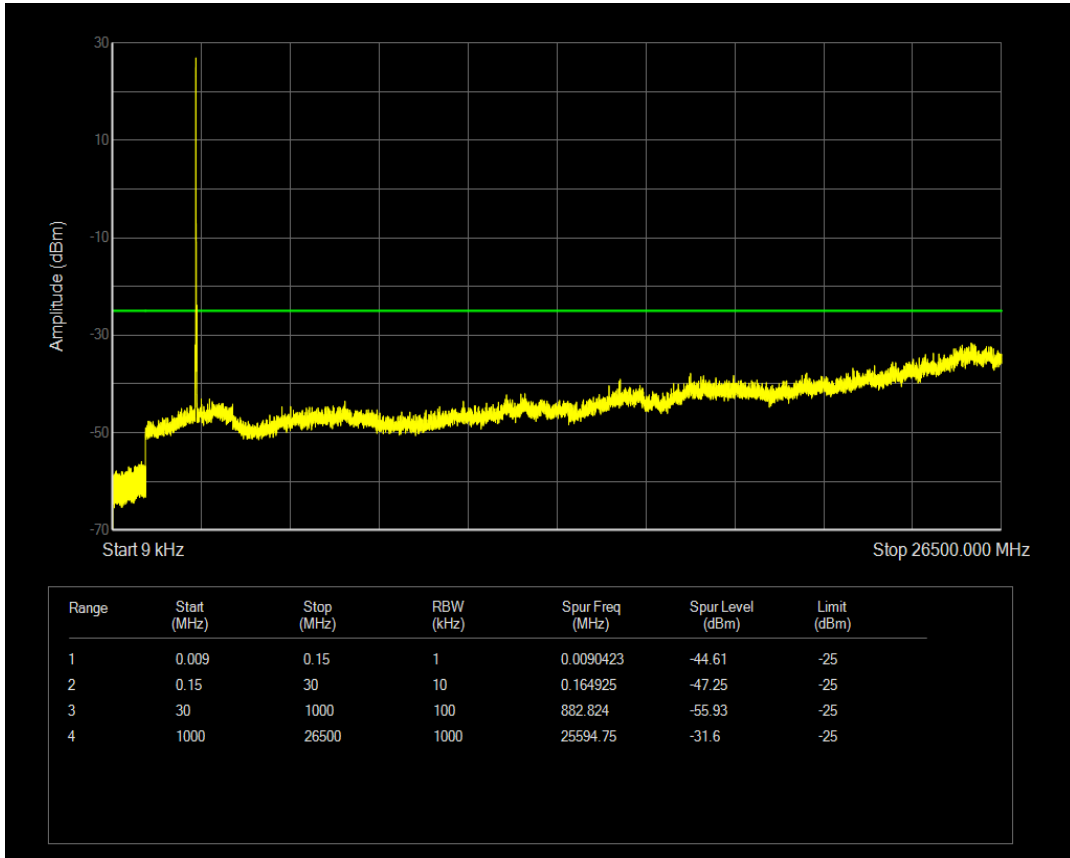

Band7 16QAM BW=15MHz Channel=20825 RB Size=1 Position=#0

Band7 16QAM BW=15MHz Channel=20825 RB Size=75 Position=#0