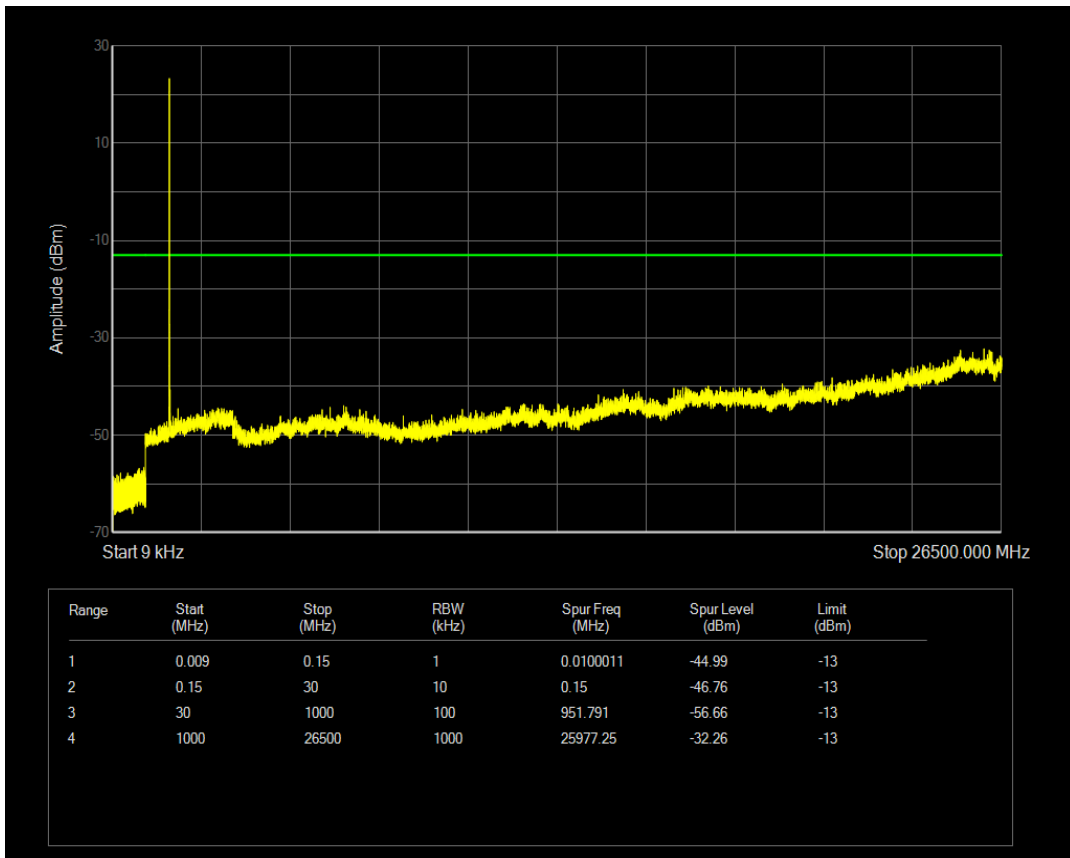

Band66 16QAM BW=3MHz Channel=131987 RB Size=15 Position=#0

Band66 16QAM BW=3MHz Channel=132322 RB Size=15 Position=#0