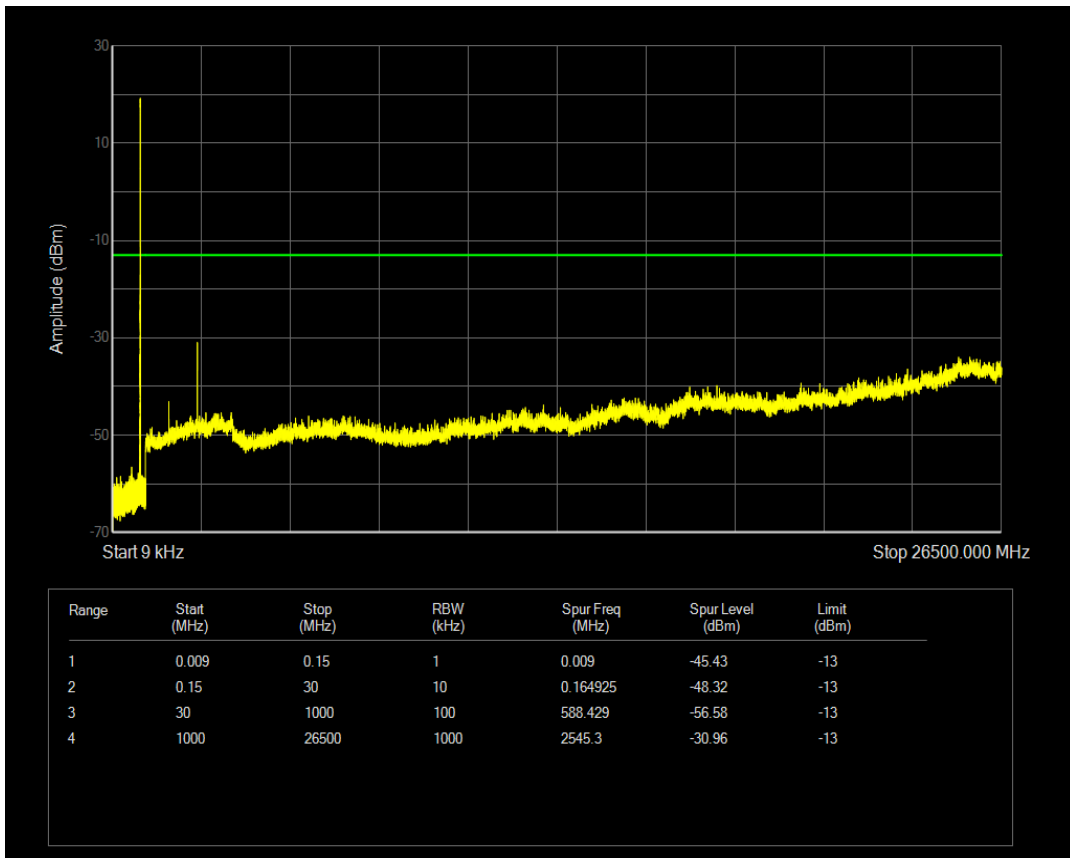

Band5 16QAM BW=3MHz Channel=20635 RB Size=15 Position=#0

Band5 QPSK BW=1.4MHz Channel=20407 RB Size=1 Position=#0

Band5 QPSK BW=1.4MHz Channel=20407 RB Size=6 Position=#0

Band5 16QAM BW=5MHz Channel=20625 RB Size=25 Position=#0

Band5 16QAM BW=5MHz Channel=20525 RB Size=25 Position=#0

Band5 16QAM BW=5MHz Channel=20625 RB Size=1 Position=#0

Band5 QPSK BW=1.4MHz Channel=20643 RB Size=6 Position=#0

Band5 QPSK BW=10MHz Channel=20450 RB Size=1 Position=#0