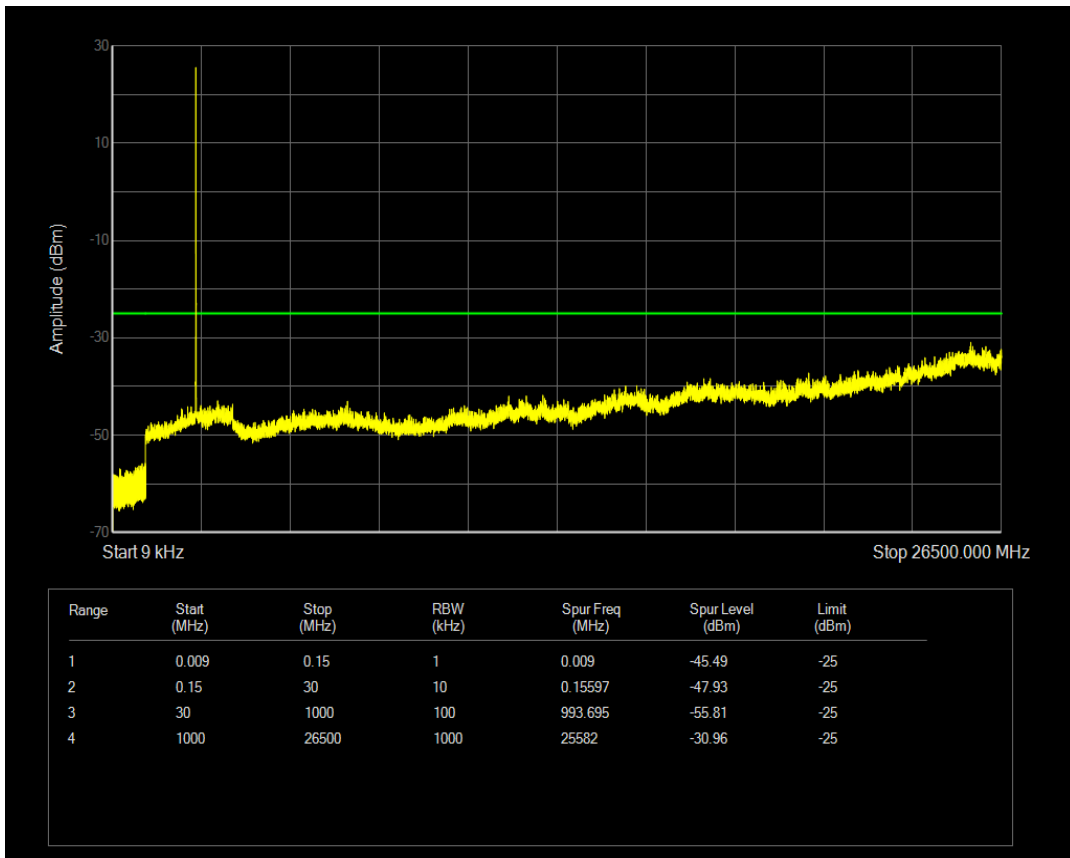

Band7 16QAM BW=20MHz Channel=20850 RB Size=100 Position=#0

Band7 16QAM BW=20MHz Channel=20850 RB Size=1 Position=#0

Band7 16QAM BW=20MHz Channel=21100 RB Size=1 Position=#0

Band7 16QAM BW=20MHz Channel=21350 RB Size=100 Position=#0

Band7 16QAM BW=20MHz Channel=21350 RB Size=1 Position=#0

Band7 16QAM BW=20MHz Channel=21100 RB Size=100 Position=#0

Band7 16QAM BW=5MHz Channel=20775 RB Size=1 Position=#0

Band7 16QAM BW=5MHz Channel=21100 RB Size=1 Position=#0