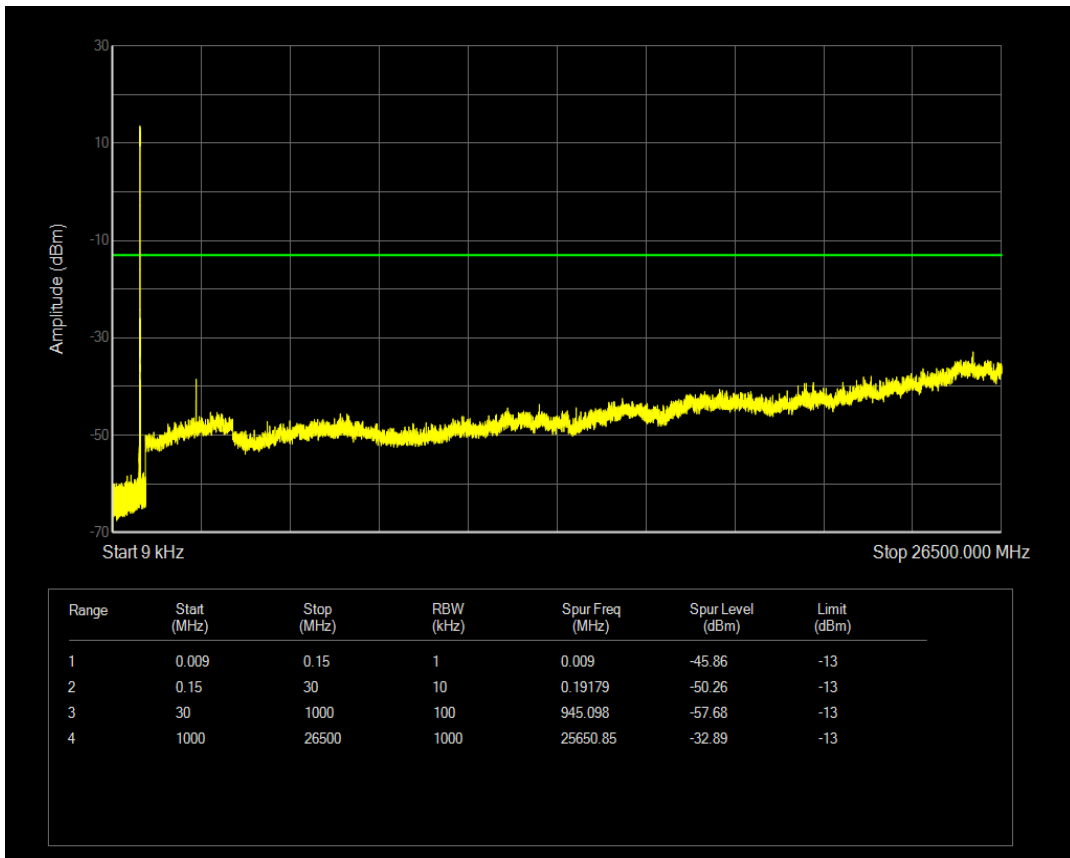

Band5 16QAM BW=3MHz Channel=20635 RB Size=15 Position=#0

Band5 QPSK BW=1.4MHz Channel=20407 RB Size=1 Position=#0

Band5 QPSK BW=1.4MHz Channel=20407 RB Size=6 Position=#0

Band5 16QAM BW=5MHz Channel=20625 RB Size=25 Position=#0

Band5 16QAM BW=5MHz Channel=20525 RB Size=25 Position=#0

Band5 16QAM BW=5MHz Channel=20625 RB Size=1 Position=#0

Band5 QPSK BW=1.4MHz Channel=20643 RB Size=6 Position=#0

Band5 QPSK BW=10MHz Channel=20450 RB Size=1 Position=#0