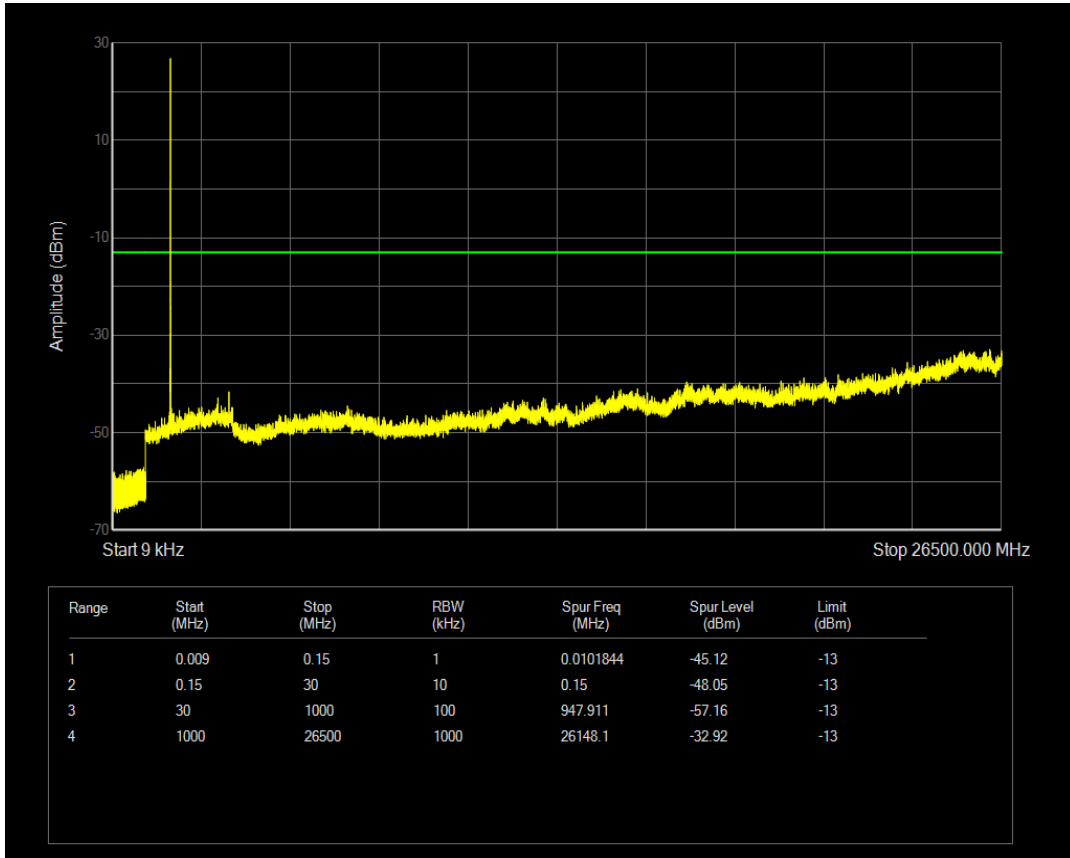

Band66 QPSK BW=5MHz Channel=132647 RB Size=25 Position=#0

Band66 QPSK BW=5MHz Channel=131997 RB Size=1 Position=#0

Band66 QPSK BW=5MHz Channel=131997 RB Size=25 Position=#0

Band66 QPSK BW=5MHz Channel=132322 RB Size=1 Position=#0

Band7 16QAM BW=10MHz Channel=20800 RB Size=1 Position=#0

Band7 16QAM BW=10MHz Channel=20800 RB Size=50 Position=#0

Band7 16QAM BW=10MHz Channel=21100 RB Size=1 Position=#0

Band7 16QAM BW=10MHz Channel=21100 RB Size=50 Position=#0