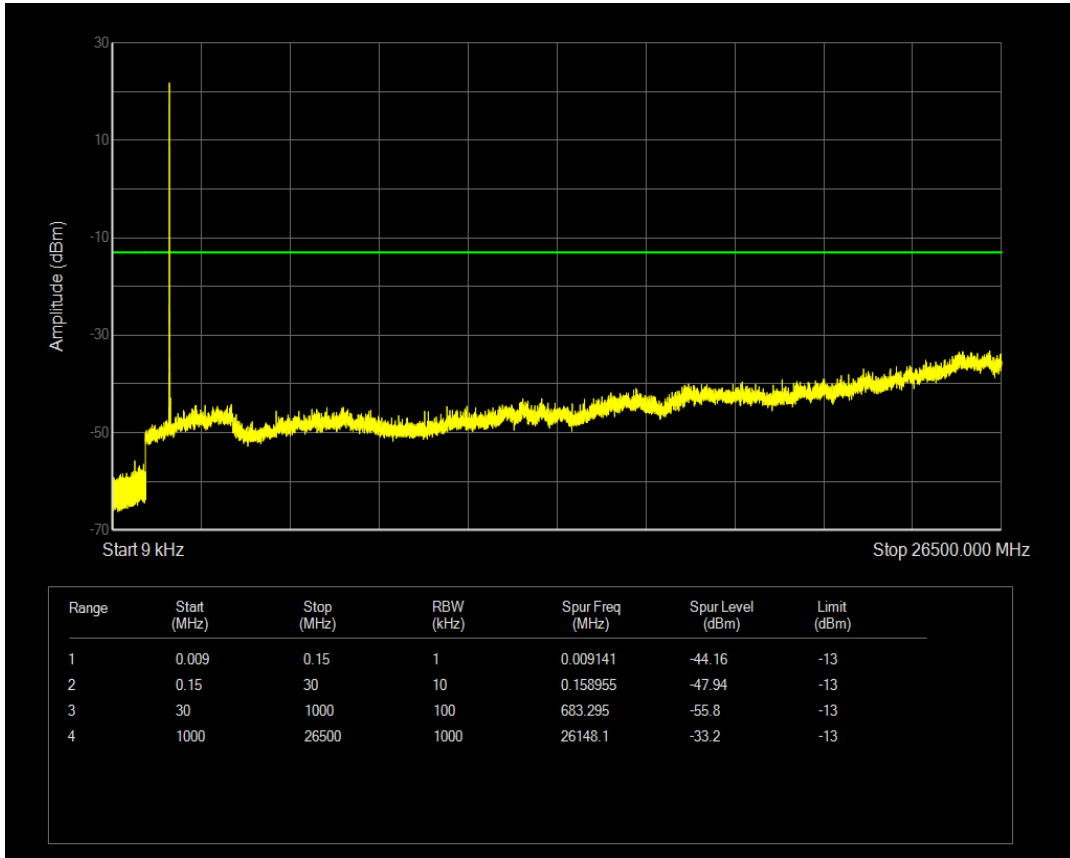

Band66 16QAM BW=5MHz Channel=131997 RB Size=25 Position=#0

Band66 16QAM BW=3MHz Channel=132657 RB Size=1 Position=#0