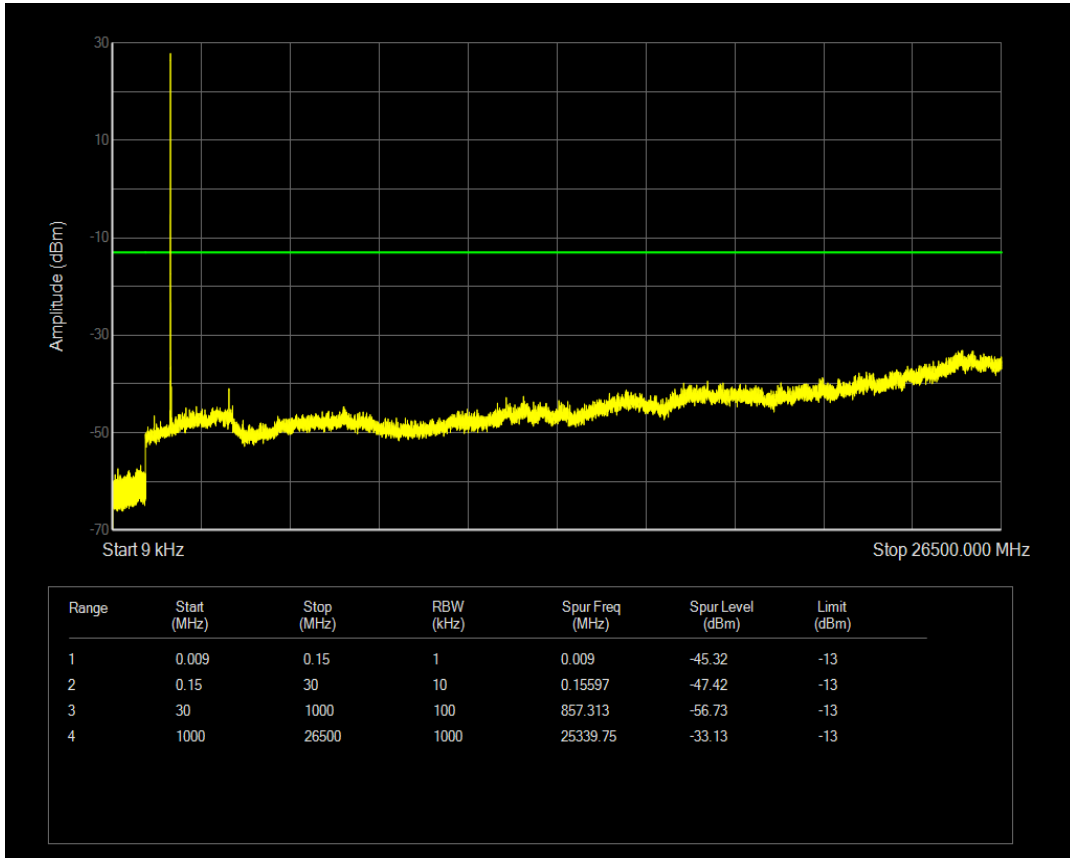

Band66 16QAM BW=3MHz Channel=132322 RB Size=1 Position=#0

Band66 16QAM BW=3MHz Channel=131987 RB Size=15 Position=#0