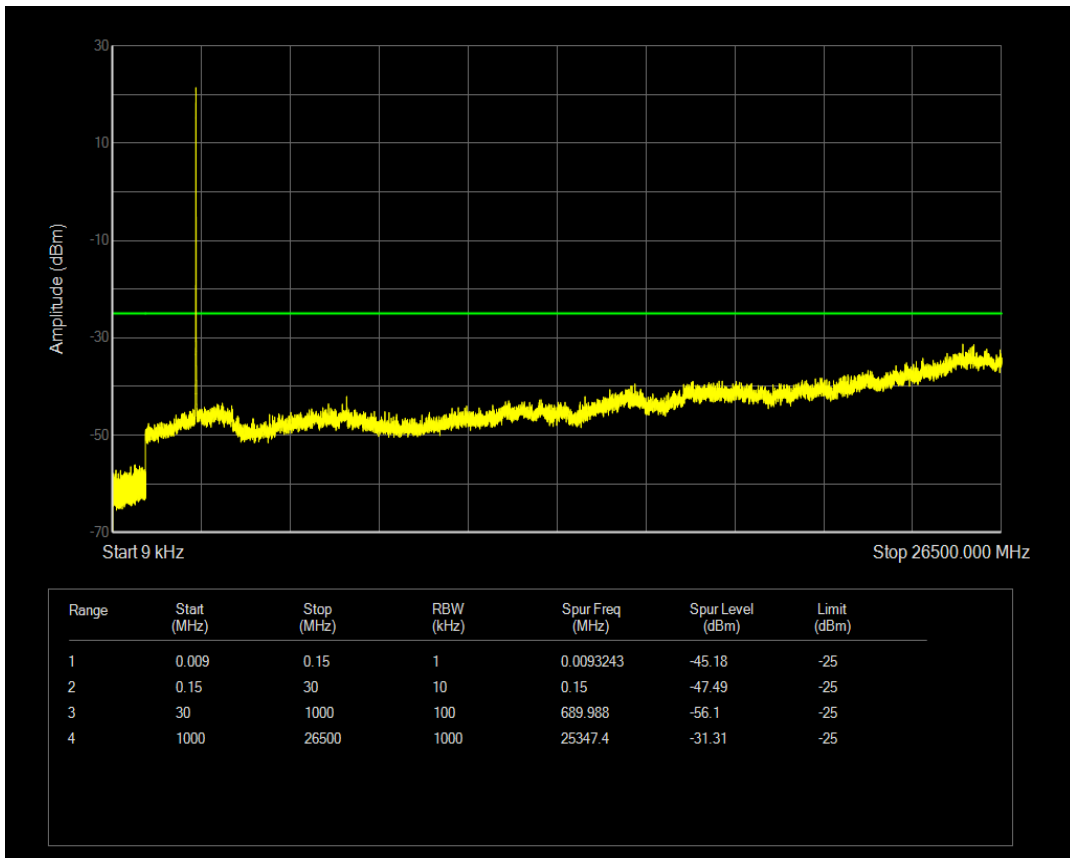

Band7 16QAM BW=20MHz Channel=20850 RB Size=100 Position=#0

Band7 16QAM BW=20MHz Channel=20850 RB Size=1 Position=#0

Band7 16QAM BW=20MHz Channel=21100 RB Size=1 Position=#0

Band7 16QAM BW=20MHz Channel=21350 RB Size=100 Position=#0

Band7 16QAM BW=20MHz Channel=21350 RB Size=1 Position=#0

Band7 16QAM BW=20MHz Channel=21100 RB Size=100 Position=#0

Band7 16QAM BW=5MHz Channel=20775 RB Size=1 Position=#0

Band7 16QAM BW=5MHz Channel=21100 RB Size=1 Position=#0

Band7 16QAM BW=5MHz Channel=20775 RB Size=25 Position=#0

Band7 QPSK BW=10MHz Channel=20800 RB Size=1 Position=#0

Band7 QPSK BW=10MHz Channel=20800 RB Size=50 Position=#0

Band7 16QAM BW=5MHz Channel=21425 RB Size=25 Position=#0