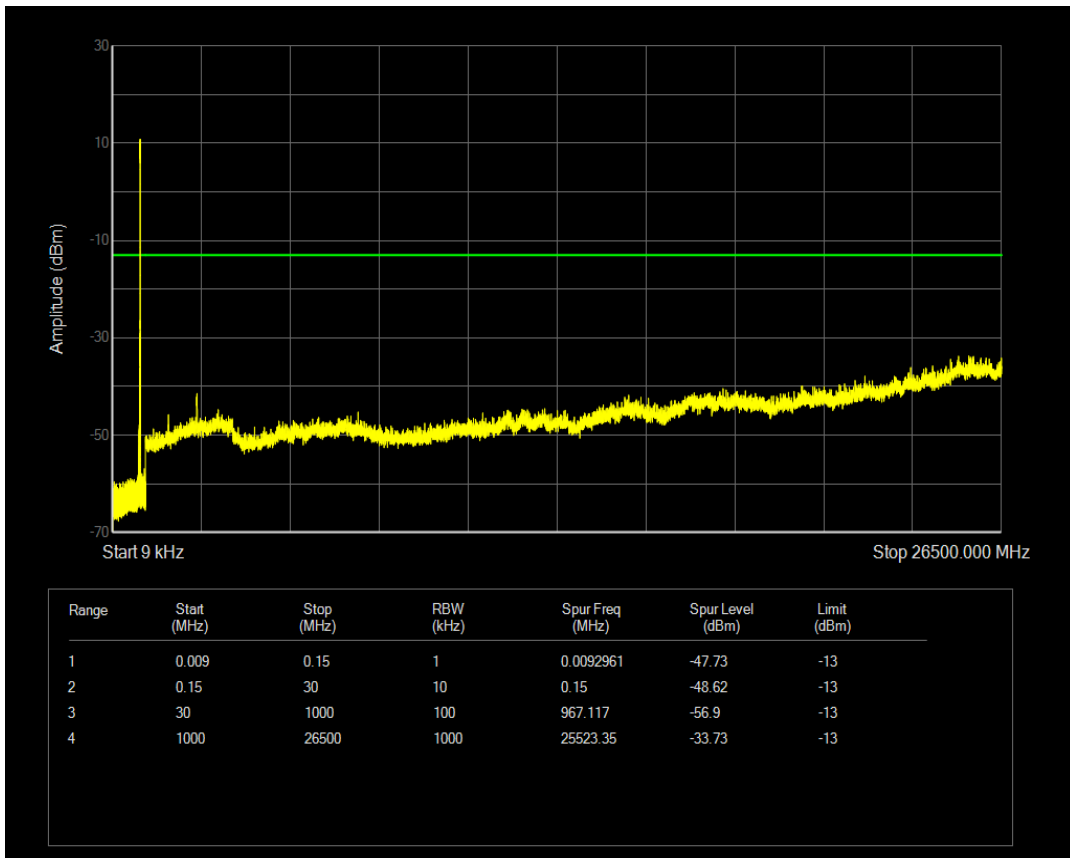

Band5 16QAM BW=1.4MHz Channel=20407 RB Size=6 Position=#0

Band5 16QAM BW=10MHz Channel=20525 RB Size=1 Position=#0

Band5 16QAM BW=10MHz Channel=20525 RB Size=50 Position=#0

Band5 16QAM BW=10MHz Channel=20450 RB Size=50 Position=#0

Band5 16QAM BW=1.4MHz Channel=20643 RB Size=6 Position=#0

Band5 16QAM BW=10MHz Channel=20450 RB Size=1 Position=#0

Band5 16QAM BW=3MHz Channel=20415 RB Size=15 Position=#0

Band5 16QAM BW=3MHz Channel=20525 RB Size=1 Position=#0

Band5 16QAM BW=3MHz Channel=20415 RB Size=1 Position=#0

Band5 16QAM BW=10MHz Channel=20600 RB Size=1 Position=#0

Band5 16QAM BW=10MHz Channel=20600 RB Size=50 Position=#0

Band5 16QAM BW=5MHz Channel=20425 RB Size=1 Position=#0