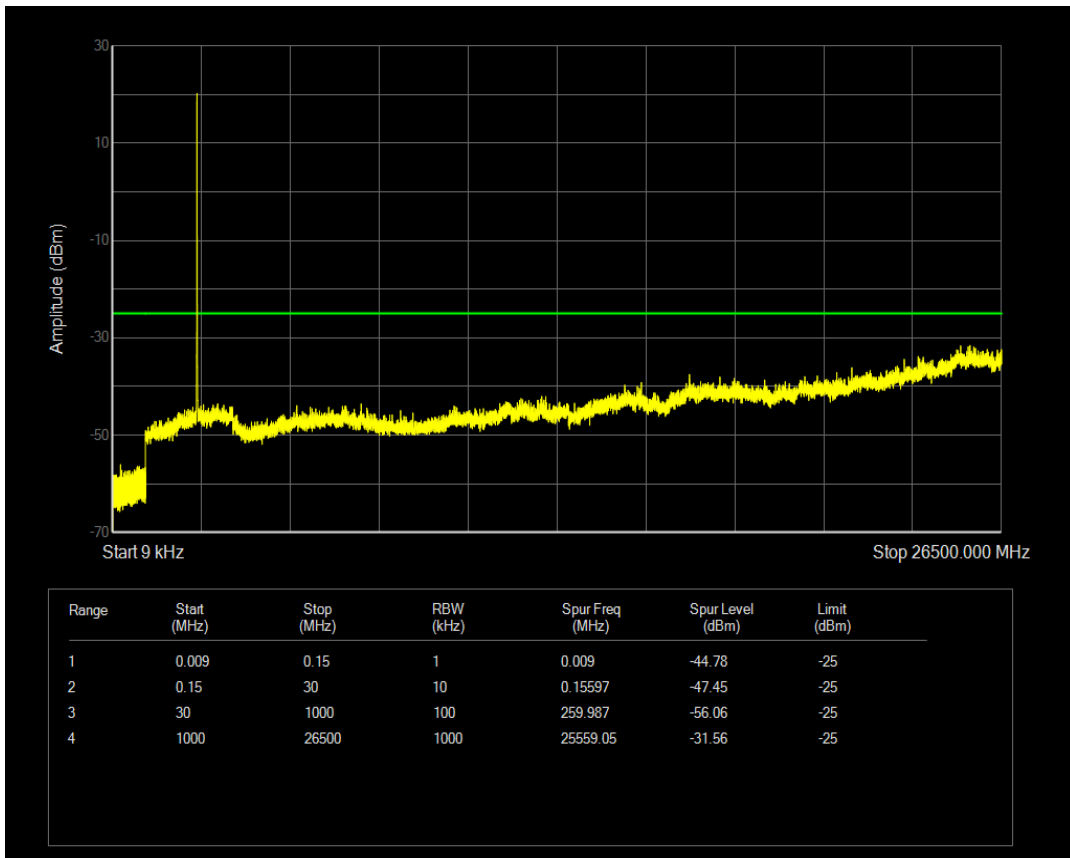

Band7 16QAM BW=5MHz Channel=21100 RB Size=25 Position=#0

Band7 16QAM BW=5MHz Channel=21425 RB Size=1 Position=#0