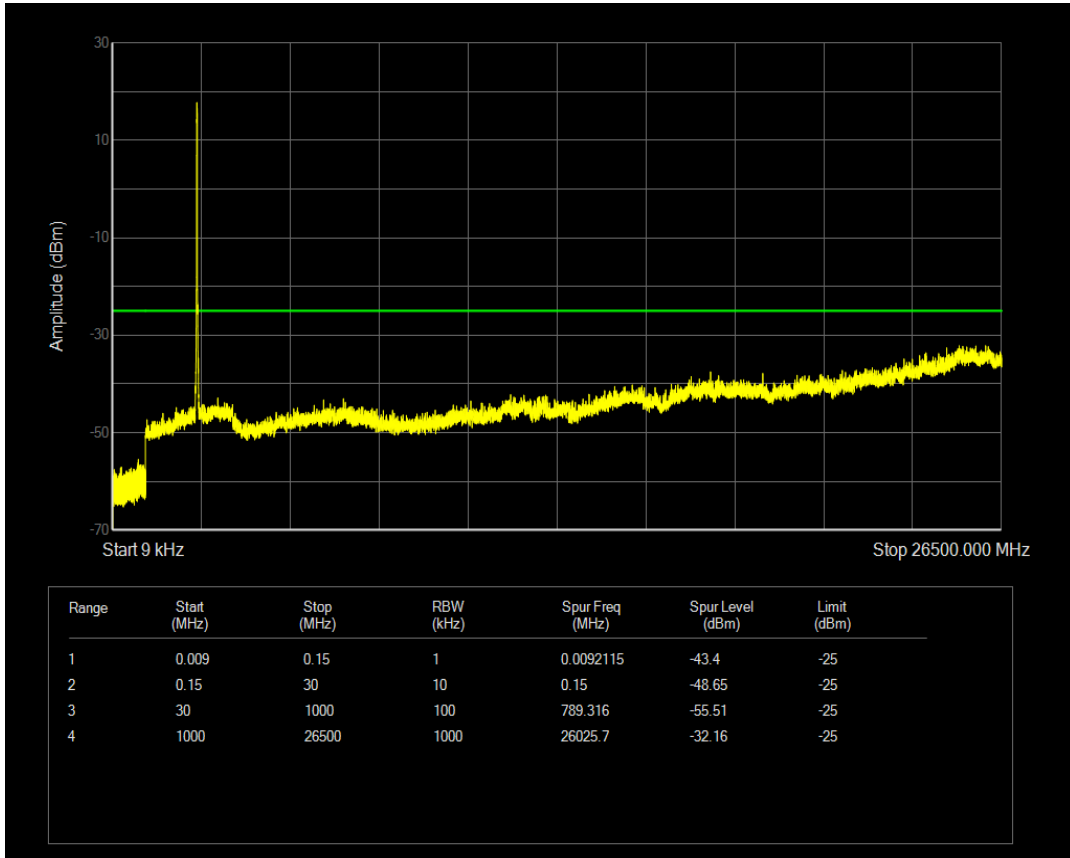

Band7 16QAM BW=20MHz Channel=20850 RB Size=100 Position=#0

Band7 16QAM BW=20MHz Channel=20850 RB Size=1 Position=#0

Band7 16QAM BW=20MHz Channel=21100 RB Size=1 Position=#0

Band7 16QAM BW=20MHz Channel=21350 RB Size=100 Position=#0

Band7 16QAM BW=20MHz Channel=21350 RB Size=1 Position=#0

Band7 16QAM BW=20MHz Channel=21100 RB Size=100 Position=#0

Band7 16QAM BW=5MHz Channel=20775 RB Size=1 Position=#0

Band7 16QAM BW=5MHz Channel=21100 RB Size=1 Position=#0