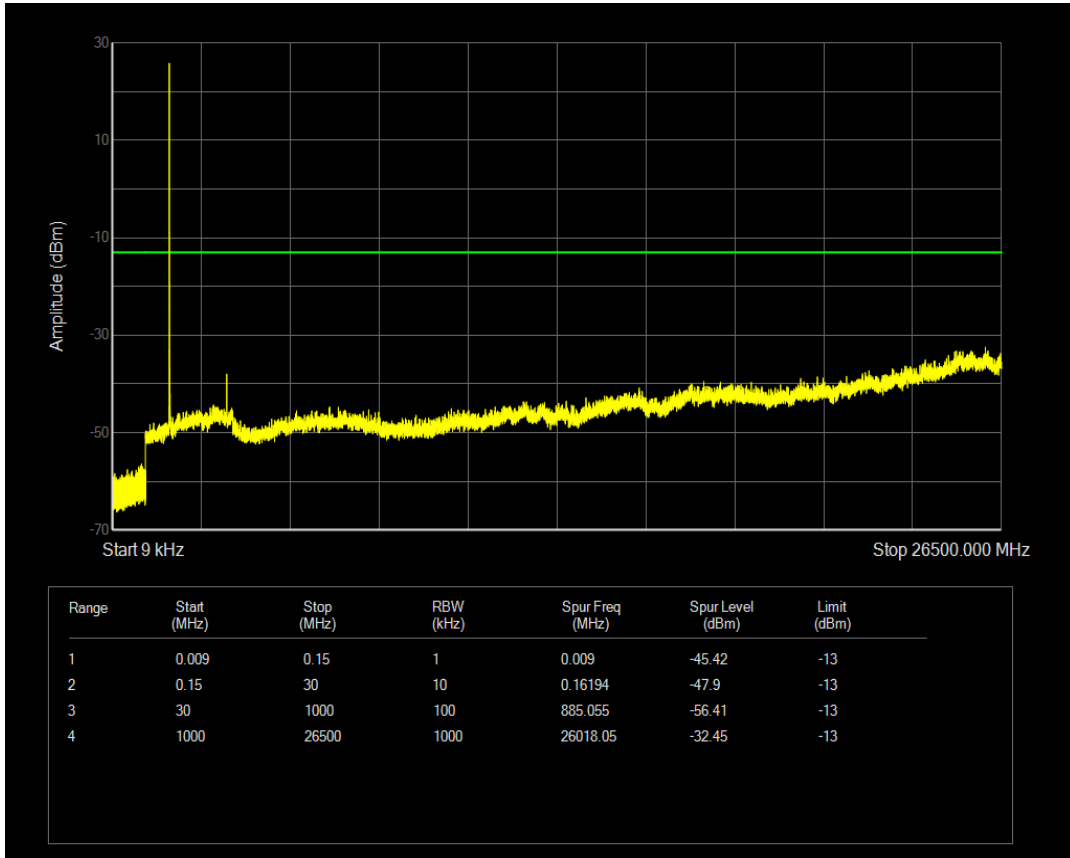

Band66 QPSK BW=3MHz Channel=131987 RB Size=15 Position=#0

Band66 QPSK BW=3MHz Channel=132322 RB Size=1 Position=#0

Band66 QPSK BW=5MHz Channel=132322 RB Size=25 Position=#0

Band66 QPSK BW=5MHz Channel=132647 RB Size=1 Position=#0

Band66 QPSK BW=5MHz Channel=132647 RB Size=25 Position=#0

Band66 QPSK BW=5MHz Channel=131997 RB Size=1 Position=#0

Band66 QPSK BW=5MHz Channel=131997 RB Size=25 Position=#0

Band66 QPSK BW=5MHz Channel=132322 RB Size=1 Position=#0