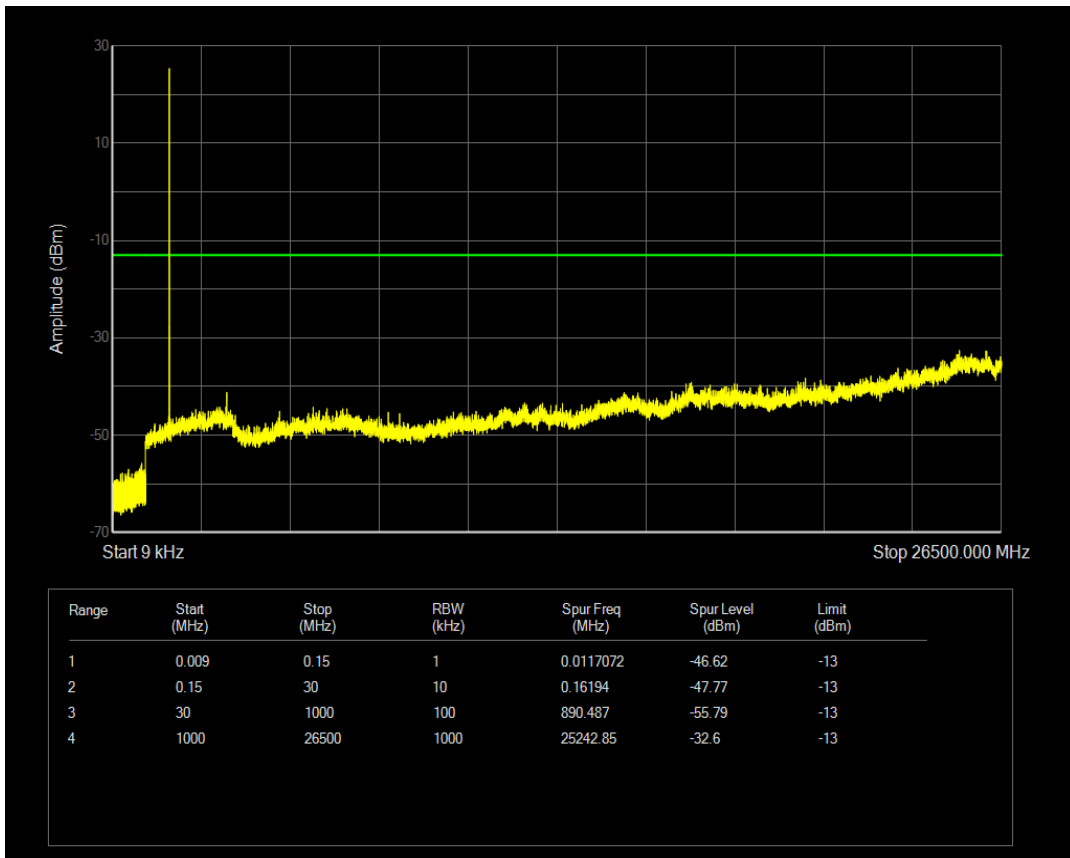

Band66 QPSK BW=1.4MHz Channel=131979 RB Size=6 Position=#0

Band66 16QAM BW=5MHz Channel=132322 RB Size=1 Position=#0