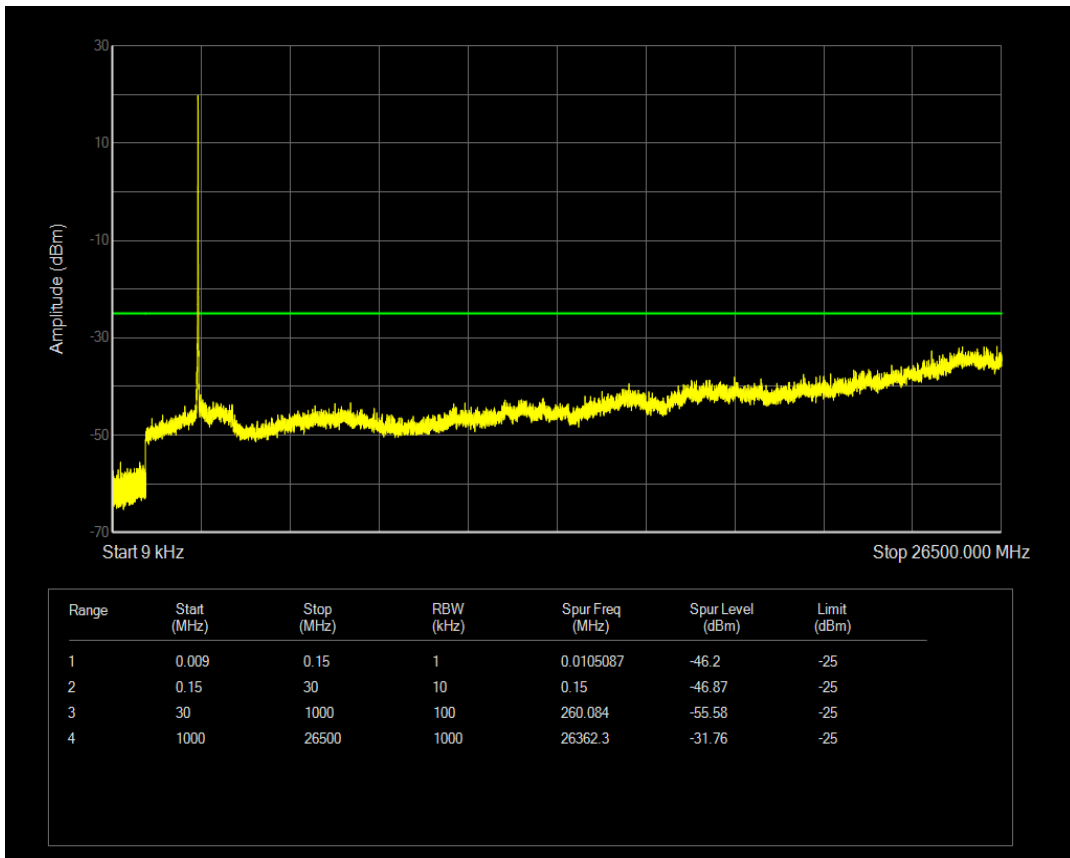

Band7 QPSK BW=10MHz Channel=21400 RB Size=50 Position=#0

Band7 QPSK BW=15MHz Channel=20825 RB Size=1 Position=#0