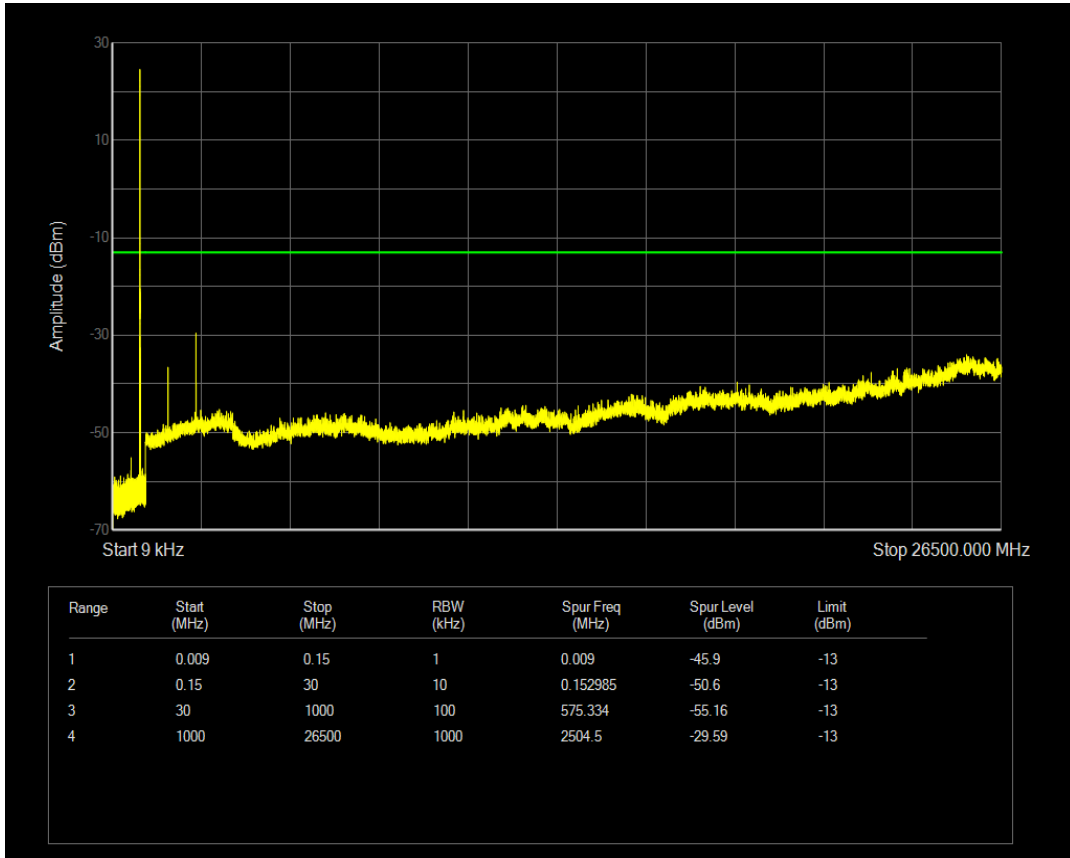

Band5 16QAM BW=1.4MHz Channel=20407 RB Size=6 Position=#0

Band5 16QAM BW=10MHz Channel=20525 RB Size=1 Position=#0

Band5 16QAM BW=10MHz Channel=20525 RB Size=50 Position=#0

Band5 16QAM BW=10MHz Channel=20450 RB Size=50 Position=#0

Band5 16QAM BW=1.4MHz Channel=20643 RB Size=6 Position=#0

Band5 16QAM BW=10MHz Channel=20450 RB Size=1 Position=#0

Band5 16QAM BW=3MHz Channel=20415 RB Size=15 Position=#0

Band5 16QAM BW=3MHz Channel=20525 RB Size=1 Position=#0

Band5 16QAM BW=3MHz Channel=20415 RB Size=1 Position=#0

Band5 16QAM BW=10MHz Channel=20600 RB Size=1 Position=#0

Band5 16QAM BW=10MHz Channel=20600 RB Size=50 Position=#0

Band5 16QAM BW=5MHz Channel=20425 RB Size=1 Position=#0