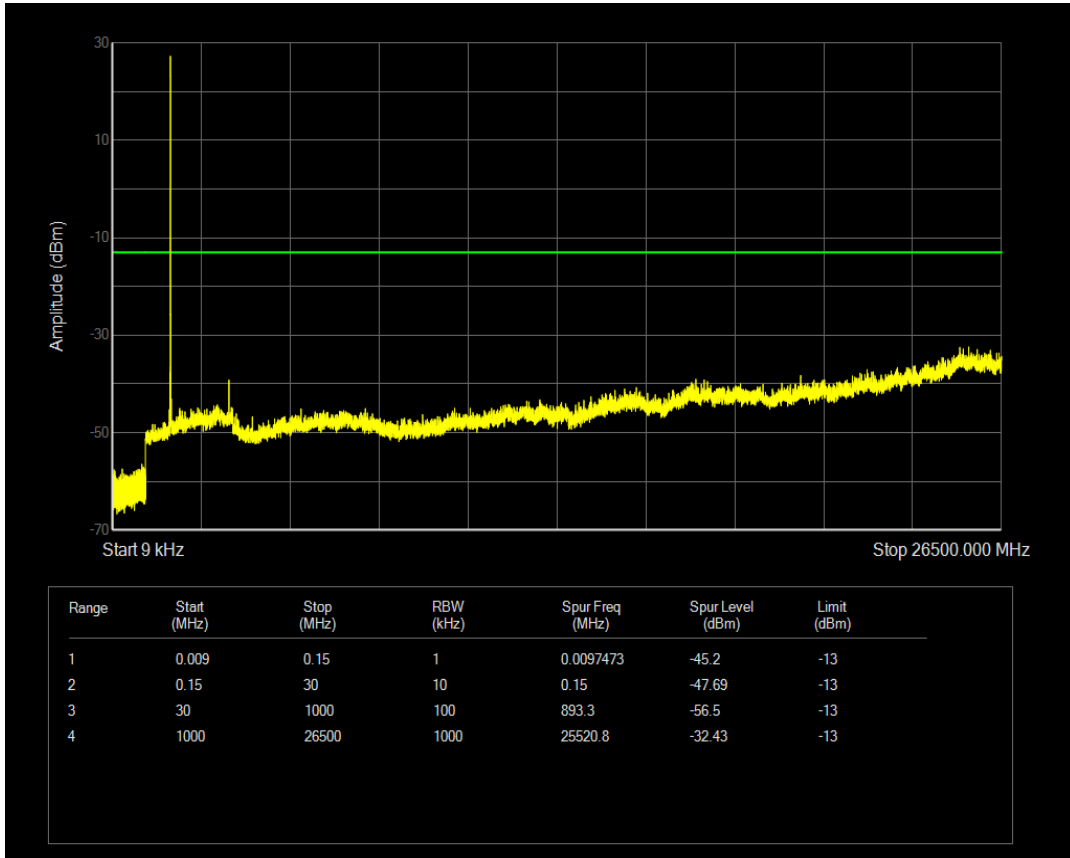

Band66 16QAM BW=5MHz Channel=132647 RB Size=25 Position=#0

Band66 QPSK BW=1.4MHz Channel=131979 RB Size=1 Position=#0

Band66 QPSK BW=1.4MHz Channel=131979 RB Size=6 Position=#0

Band66 16QAM BW=5MHz Channel=132322 RB Size=1 Position=#0