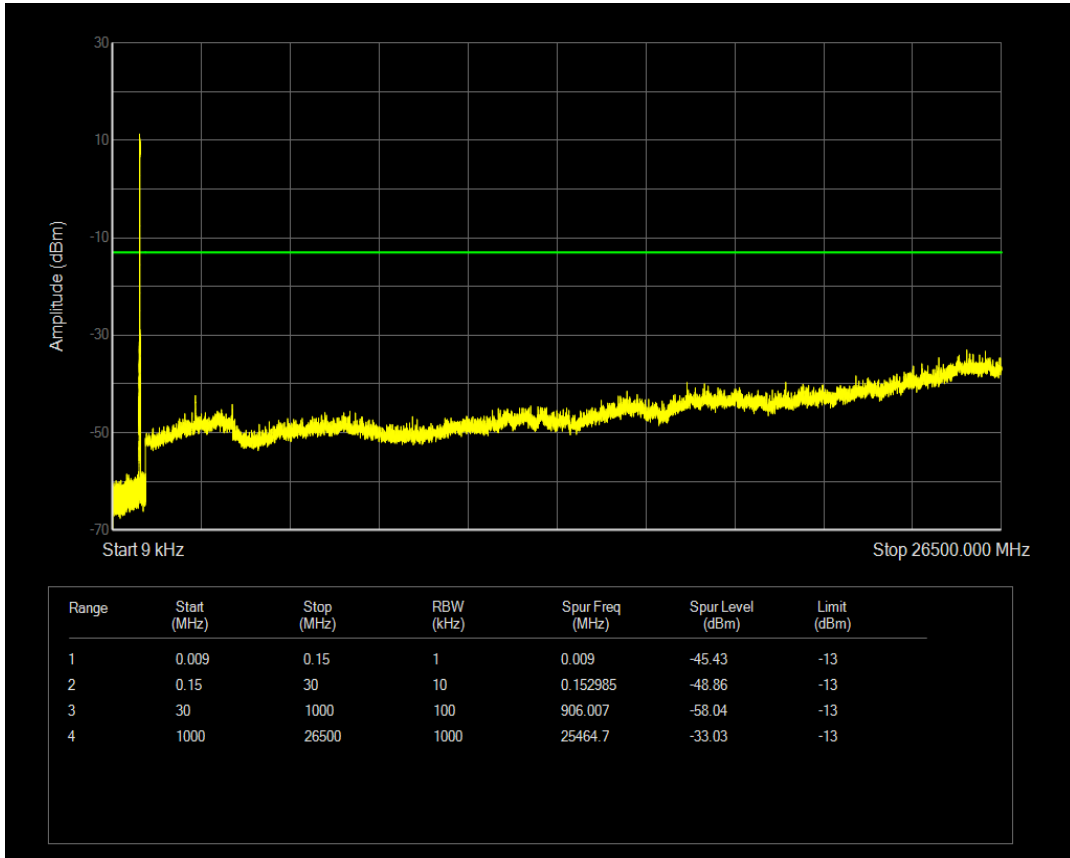

Band5 16QAM BW=1.4MHz Channel=20407 RB Size=6 Position=#0

Band5 16QAM BW=10MHz Channel=20525 RB Size=1 Position=#0

Band5 16QAM BW=10MHz Channel=20525 RB Size=50 Position=#0

Band5 16QAM BW=10MHz Channel=20450 RB Size=50 Position=#0

Band5 16QAM BW=1.4MHz Channel=20643 RB Size=6 Position=#0

Band5 16QAM BW=10MHz Channel=20450 RB Size=1 Position=#0

Band5 16QAM BW=3MHz Channel=20415 RB Size=15 Position=#0

Band5 16QAM BW=3MHz Channel=20525 RB Size=1 Position=#0