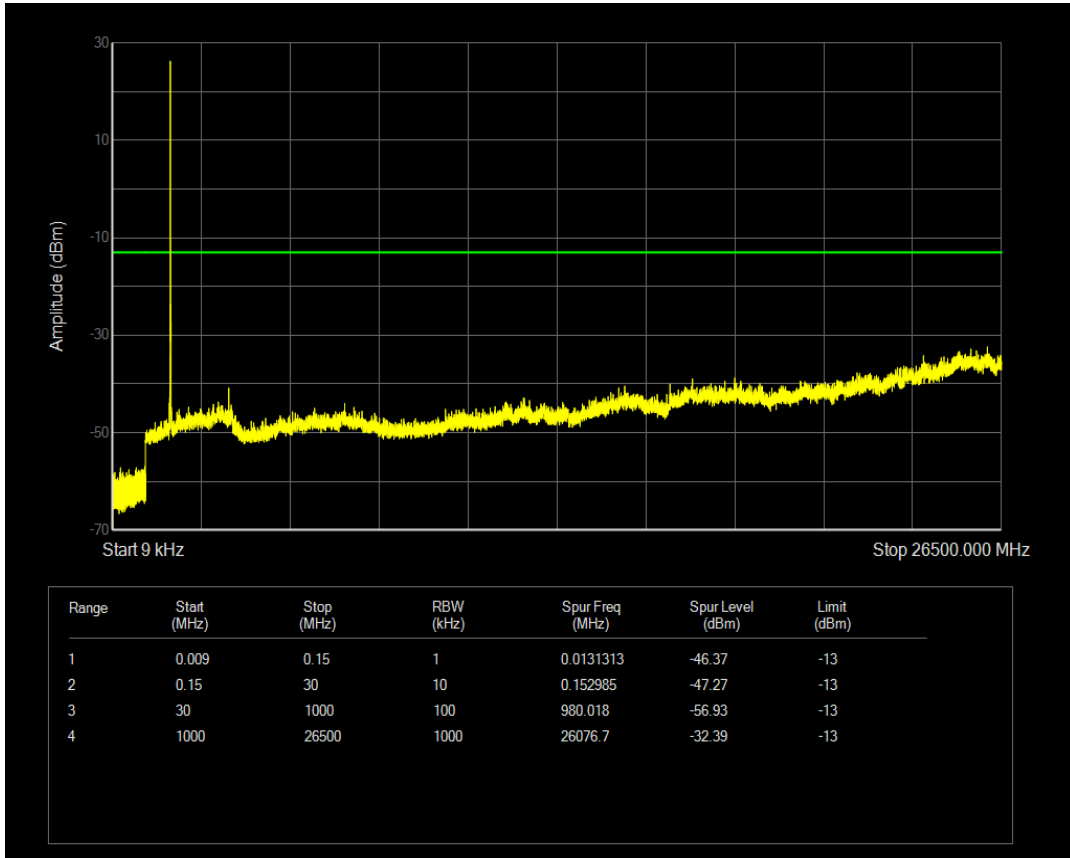

Band66 16QAM BW=1.4MHz Channel=132322 RB Size=6 Position=#0

Band66 16QAM BW=10MHz Channel=132022 RB Size=1 Position=#0

Band66 16QAM BW=1.4MHz Channel=132665 RB Size=6 Position=#0

Band66 16QAM BW=10MHz Channel=132322 RB Size=1 Position=#0