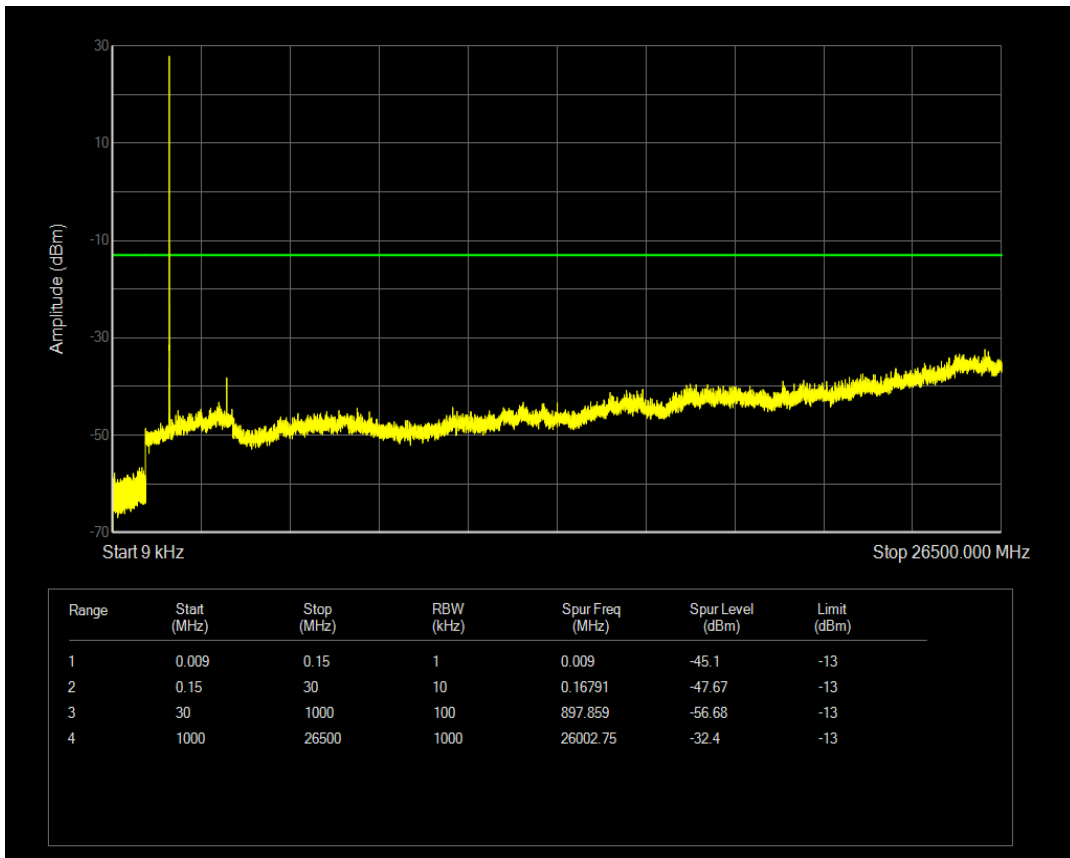

Band66 16QAM BW=5MHz Channel=131997 RB Size=1 Position=#0

Band66 16QAM BW=5MHz Channel=131997 RB Size=25 Position=#0