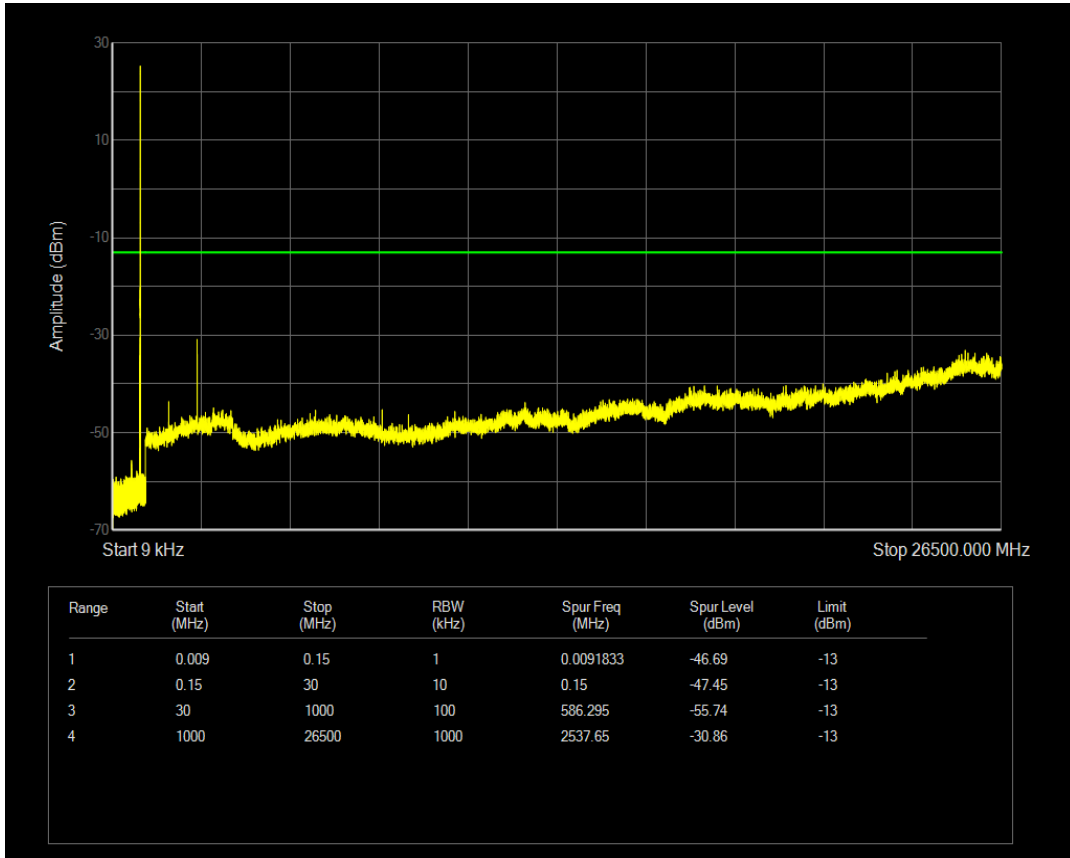

Band5 16QAM BW=3MHz Channel=20415 RB Size=1 Position=#0

Band5 16QAM BW=10MHz Channel=20600 RB Size=1 Position=#0

Band5 16QAM BW=10MHz Channel=20600 RB Size=50 Position=#0

Band5 16QAM BW=5MHz Channel=20425 RB Size=1 Position=#0

Band5 16QAM BW=5MHz Channel=20425 RB Size=25 Position=#0

Band5 16QAM BW=5MHz Channel=20525 RB Size=1 Position=#0

Band5 16QAM BW=3MHz Channel=20525 RB Size=15 Position=#0

Band5 16QAM BW=3MHz Channel=20635 RB Size=1 Position=#0

Band5 16QAM BW=3MHz Channel=20635 RB Size=15 Position=#0

Band5 QPSK BW=1.4MHz Channel=20407 RB Size=1 Position=#0

Band5 QPSK BW=1.4MHz Channel=20407 RB Size=6 Position=#0

Band5 16QAM BW=5MHz Channel=20625 RB Size=25 Position=#0