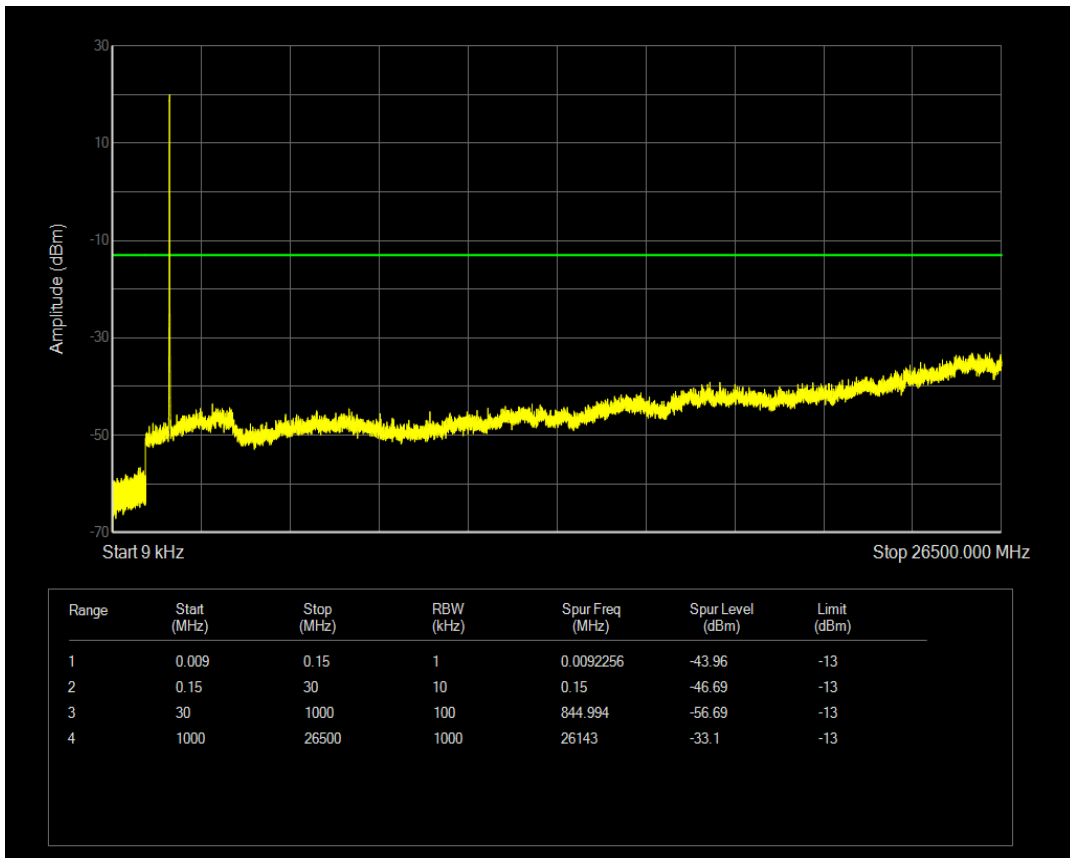

Band66 16QAM BW=10MHz Channel=132022 RB Size=50 Position=#0

Band66 16QAM BW=15MHz Channel=132047 RB Size=1 Position=#0