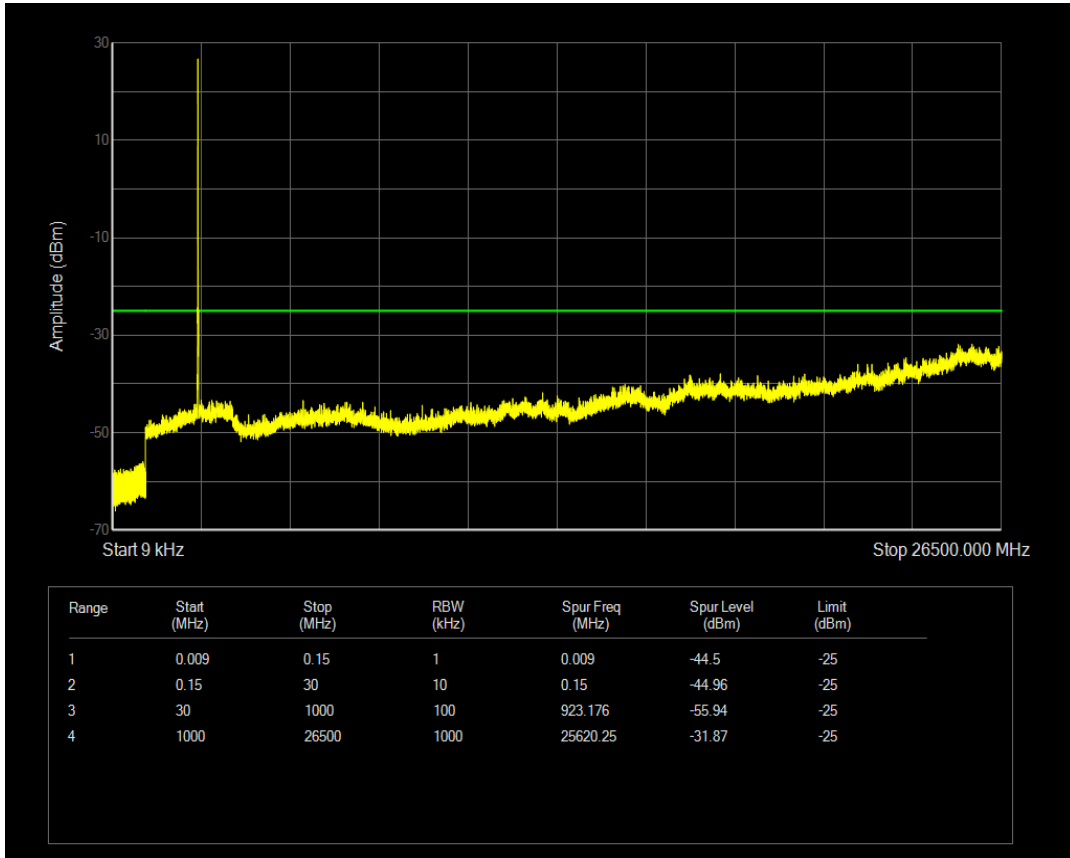

Band7 16QAM BW=10MHz Channel=21400 RB Size=1 Position=#0

Band7 16QAM BW=15MHz Channel=21100 RB Size=75 Position=#0