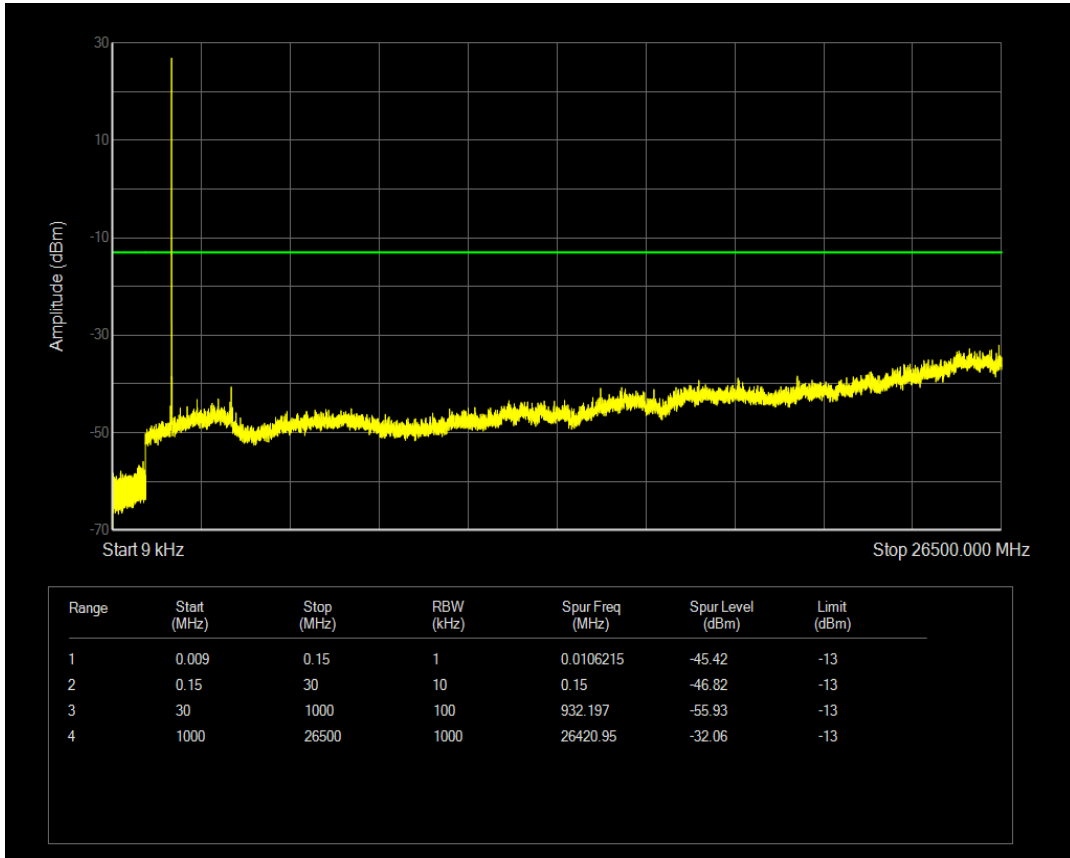

Band66 QPSK BW=3MHz Channel=132657 RB Size=1 Position=#0

Band66 QPSK BW=3MHz Channel=132657 RB Size=15 Position=#0