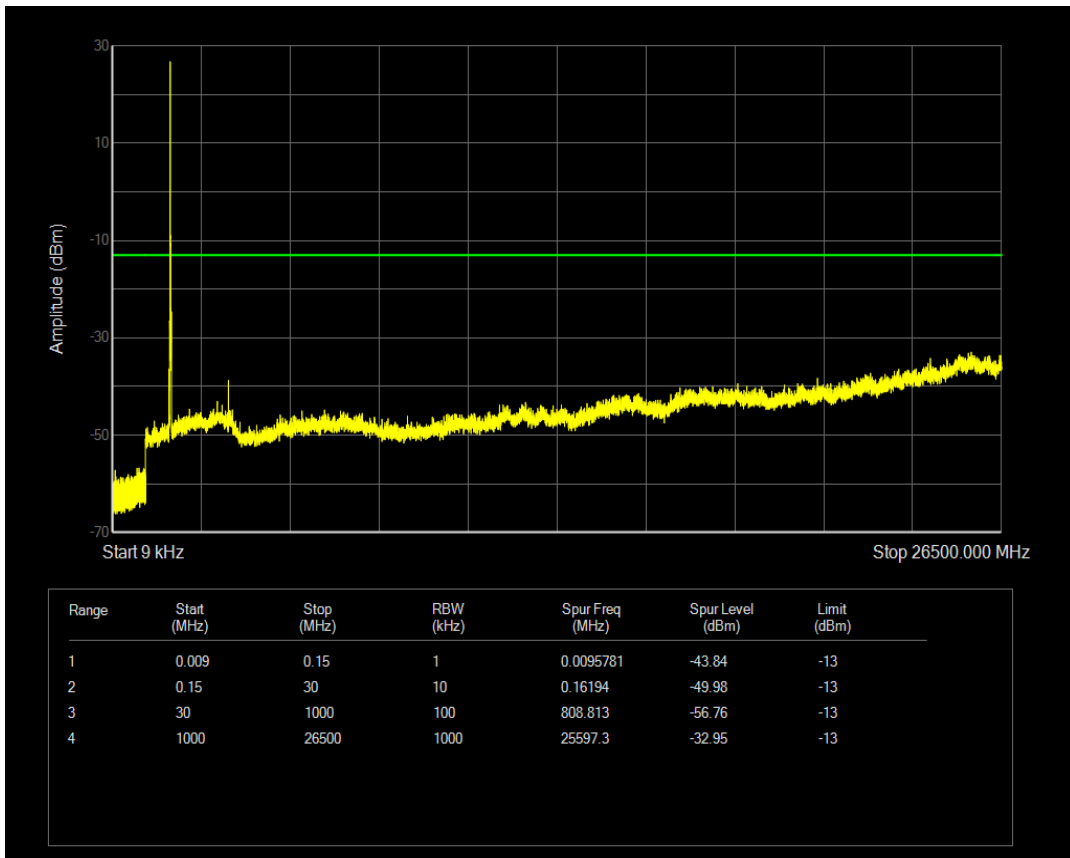

Band66 16QAM BW=20MHz Channel=132322 RB Size=1 Position=#0

Band66 16QAM BW=20MHz Channel=132322 RB Size=100 Position=#0