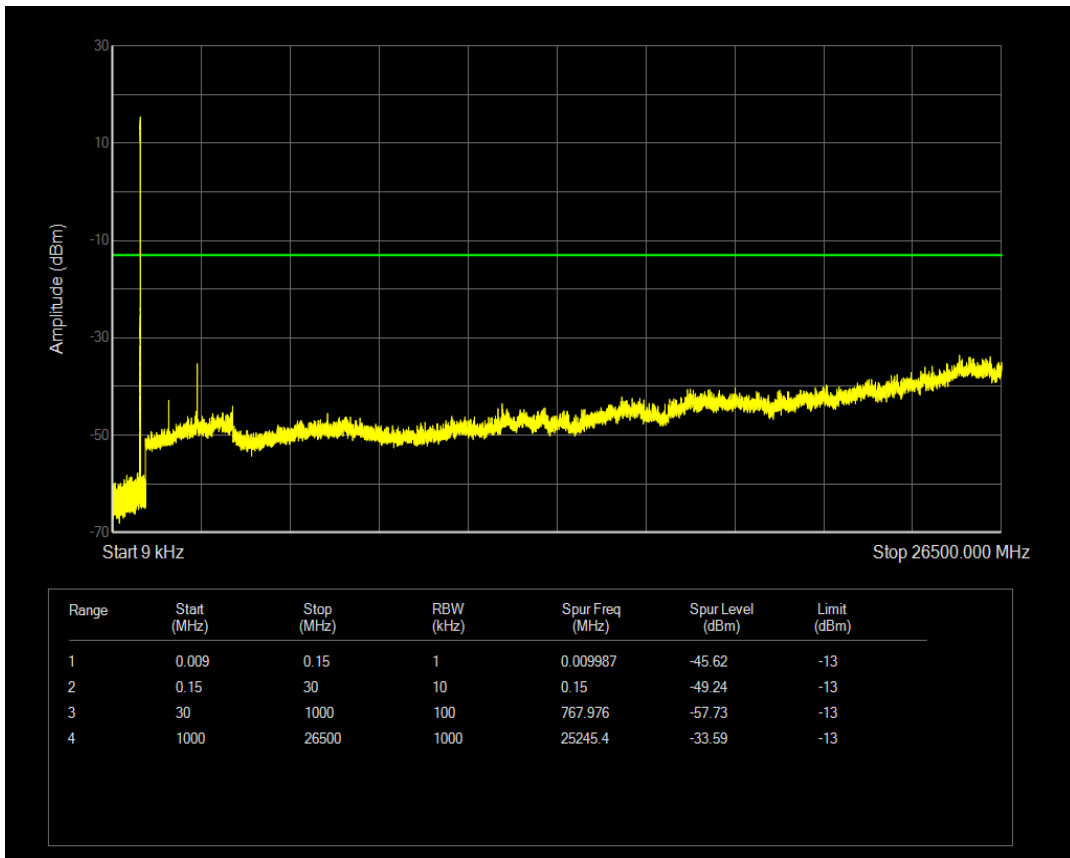

Band5 16QAM BW=3MHz Channel=20635 RB Size=15 Position=#0

Band5 QPSK BW=1.4MHz Channel=20407 RB Size=1 Position=#0