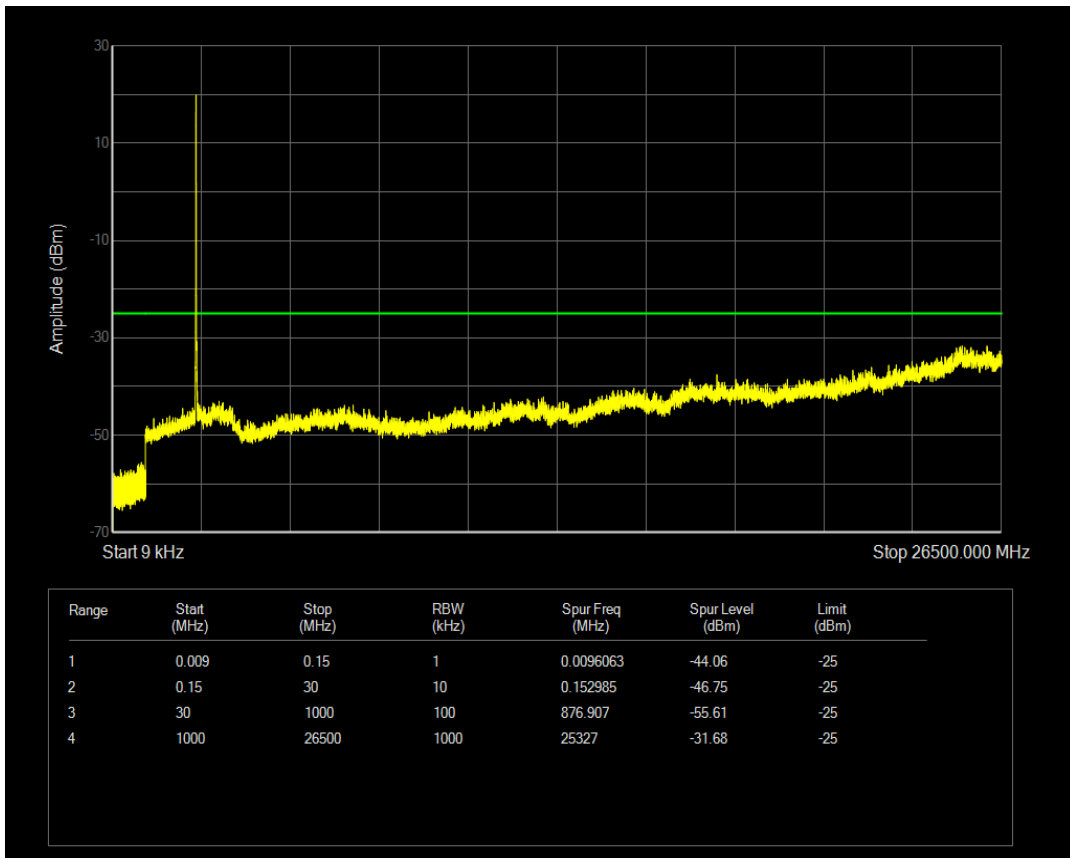

Band7 16QAM BW=20MHz Channel=21350 RB Size=1 Position=#0

Band7 16QAM BW=20MHz Channel=21100 RB Size=100 Position=#0

Band7 16QAM BW=5MHz Channel=20775 RB Size=1 Position=#0

Band7 16QAM BW=5MHz Channel=21100 RB Size=1 Position=#0

Band7 16QAM BW=5MHz Channel=20775 RB Size=25 Position=#0

Band7 QPSK BW=10MHz Channel=20800 RB Size=1 Position=#0

Band7 QPSK BW=10MHz Channel=20800 RB Size=50 Position=#0

Band7 16QAM BW=5MHz Channel=21425 RB Size=25 Position=#0