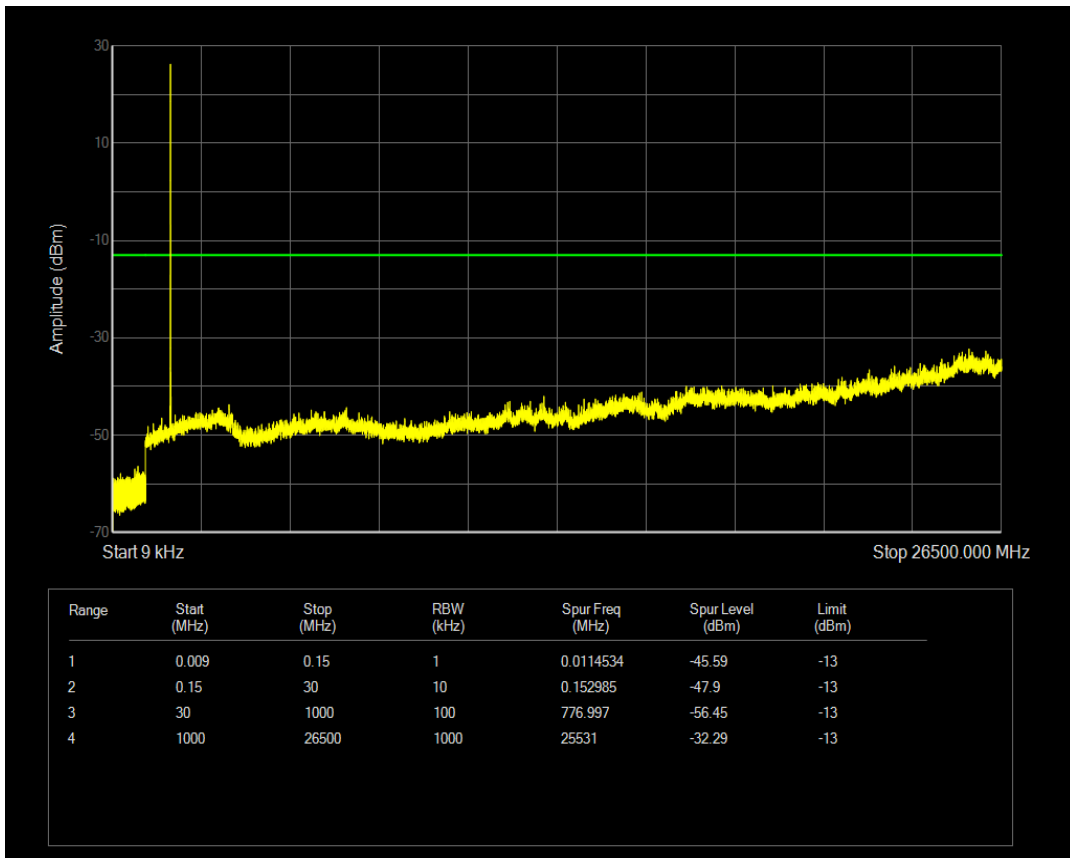

Band66 QPSK BW=1.4MHz Channel=132322 RB Size=6 Position=#0

Band66 QPSK BW=10MHz Channel=132622 RB Size=1 Position=#0