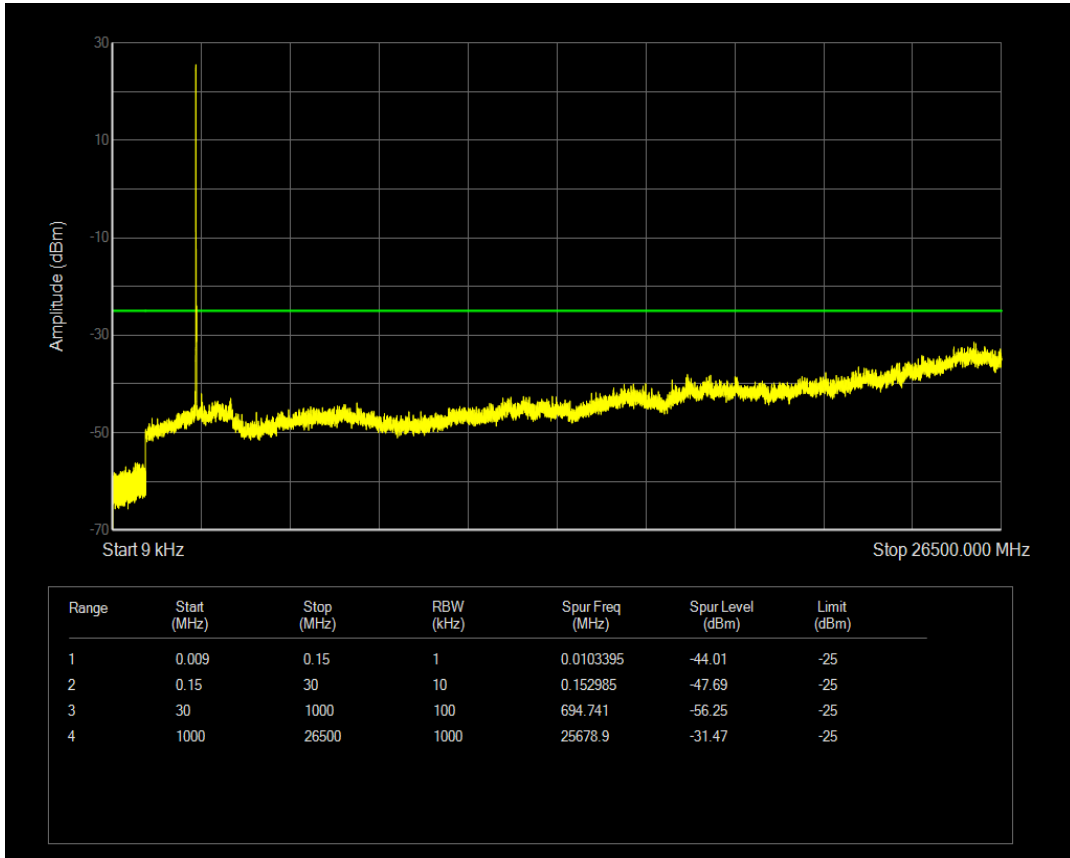

Band7 16QAM BW=20MHz Channel=20850 RB Size=100 Position=#0

Band7 16QAM BW=20MHz Channel=20850 RB Size=1 Position=#0

Band7 16QAM BW=20MHz Channel=21100 RB Size=1 Position=#0

Band7 16QAM BW=20MHz Channel=21350 RB Size=100 Position=#0

Band7 16QAM BW=20MHz Channel=21350 RB Size=1 Position=#0

Band7 16QAM BW=20MHz Channel=21100 RB Size=100 Position=#0

Band7 16QAM BW=5MHz Channel=20775 RB Size=1 Position=#0

Band7 16QAM BW=5MHz Channel=21100 RB Size=1 Position=#0

Band7 16QAM BW=5MHz Channel=20775 RB Size=25 Position=#0

Band7 QPSK BW=10MHz Channel=20800 RB Size=1 Position=#0

Band7 QPSK BW=10MHz Channel=20800 RB Size=50 Position=#0

Band7 16QAM BW=5MHz Channel=21425 RB Size=25 Position=#0