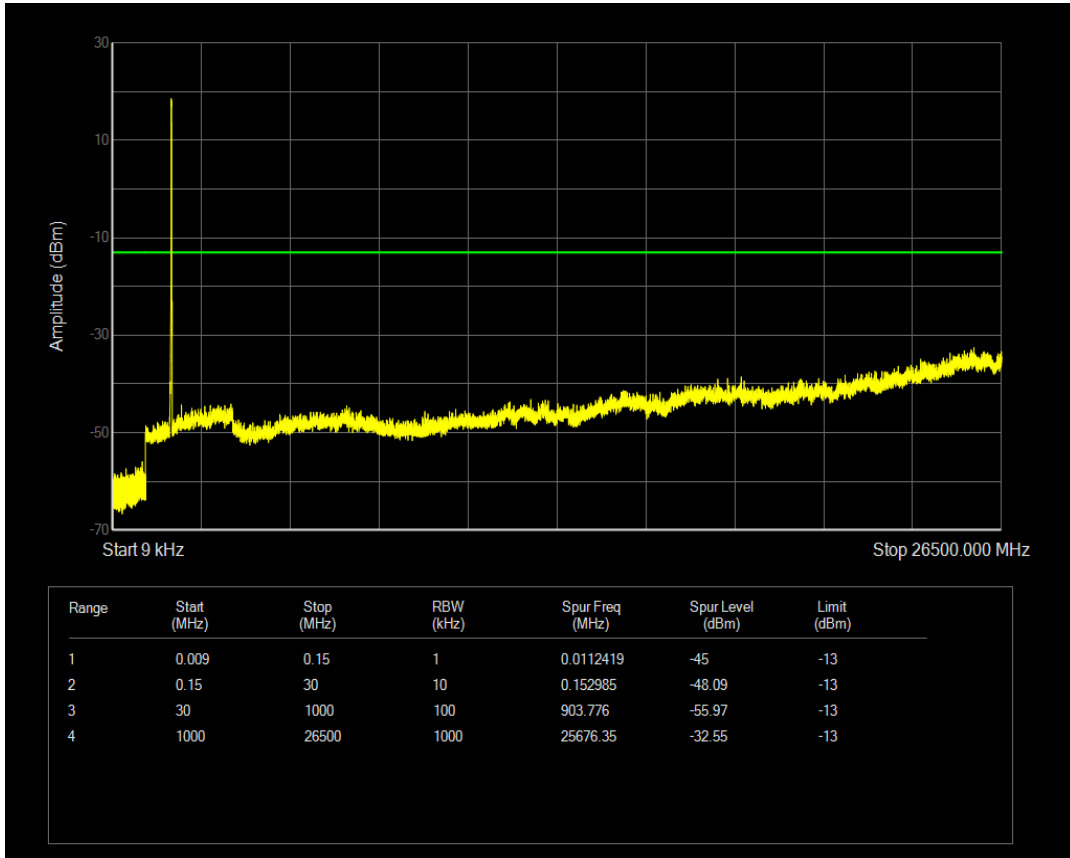

Band66 16QAM BW=15MHz Channel=132597 RB Size=75 Position=#0

Band66 16QAM BW=15MHz Channel=132322 RB Size=75 Position=#0