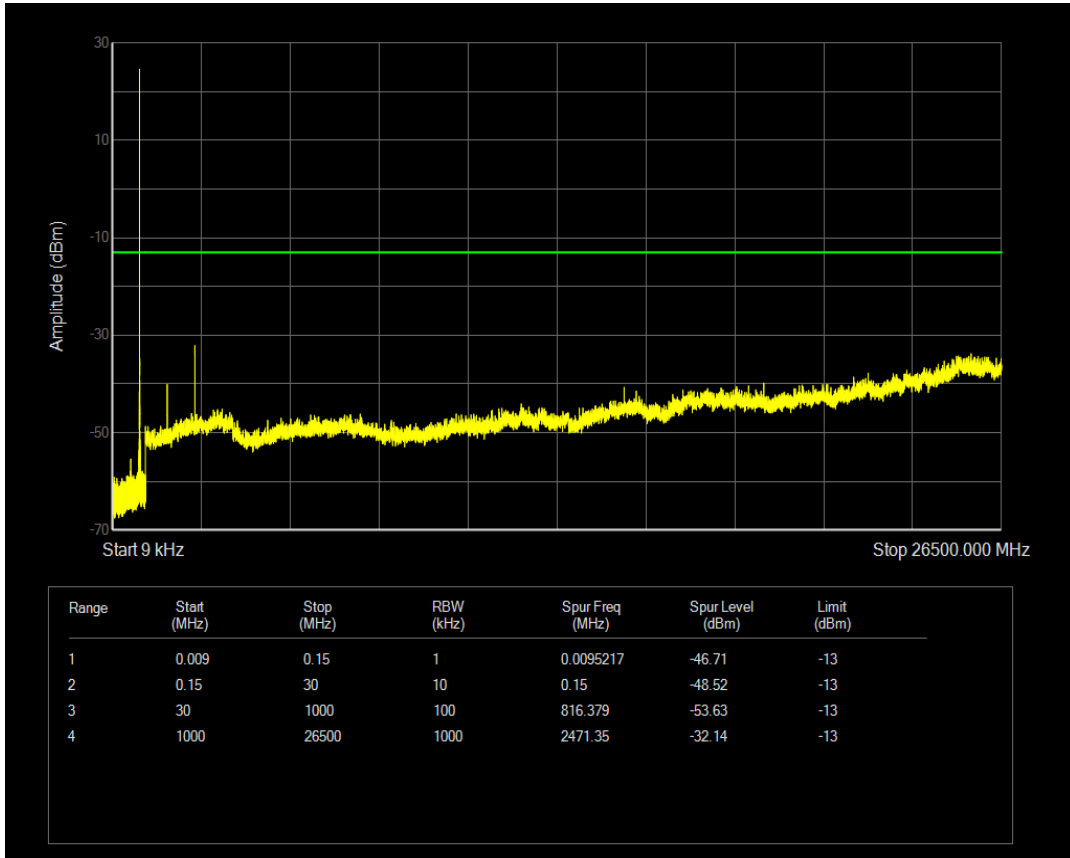

Band5 16QAM BW=3MHz Channel=20415 RB Size=1 Position=#0

Band5 16QAM BW=10MHz Channel=20600 RB Size=1 Position=#0

Band5 16QAM BW=10MHz Channel=20600 RB Size=50 Position=#0

Band5 16QAM BW=5MHz Channel=20425 RB Size=1 Position=#0

Band5 16QAM BW=5MHz Channel=20425 RB Size=25 Position=#0

Band5 16QAM BW=5MHz Channel=20525 RB Size=1 Position=#0

Band5 16QAM BW=3MHz Channel=20525 RB Size=15 Position=#0

Band5 16QAM BW=3MHz Channel=20635 RB Size=1 Position=#0

Band5 16QAM BW=3MHz Channel=20635 RB Size=15 Position=#0

Band5 QPSK BW=1.4MHz Channel=20407 RB Size=1 Position=#0

Band5 QPSK BW=1.4MHz Channel=20407 RB Size=6 Position=#0

Band5 16QAM BW=5MHz Channel=20625 RB Size=25 Position=#0