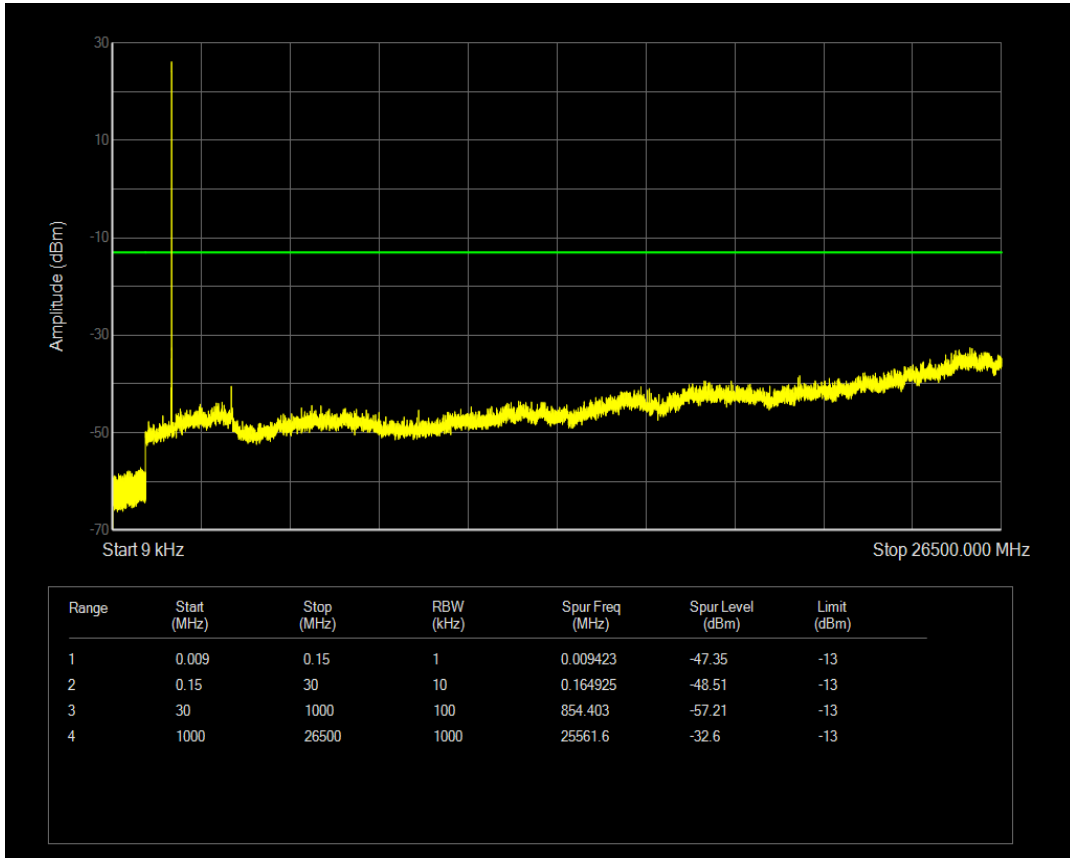

Band66 16QAM BW=1.4MHz Channel=131979 RB Size=6 Position=#0

Band66 16QAM BW=1.4MHz Channel=131979 RB Size=1 Position=#0

Band66 16QAM BW=1.4MHz Channel=132322 RB Size=1 Position=#0

Band66 16QAM BW=1.4MHz Channel=132665 RB Size=1 Position=#0