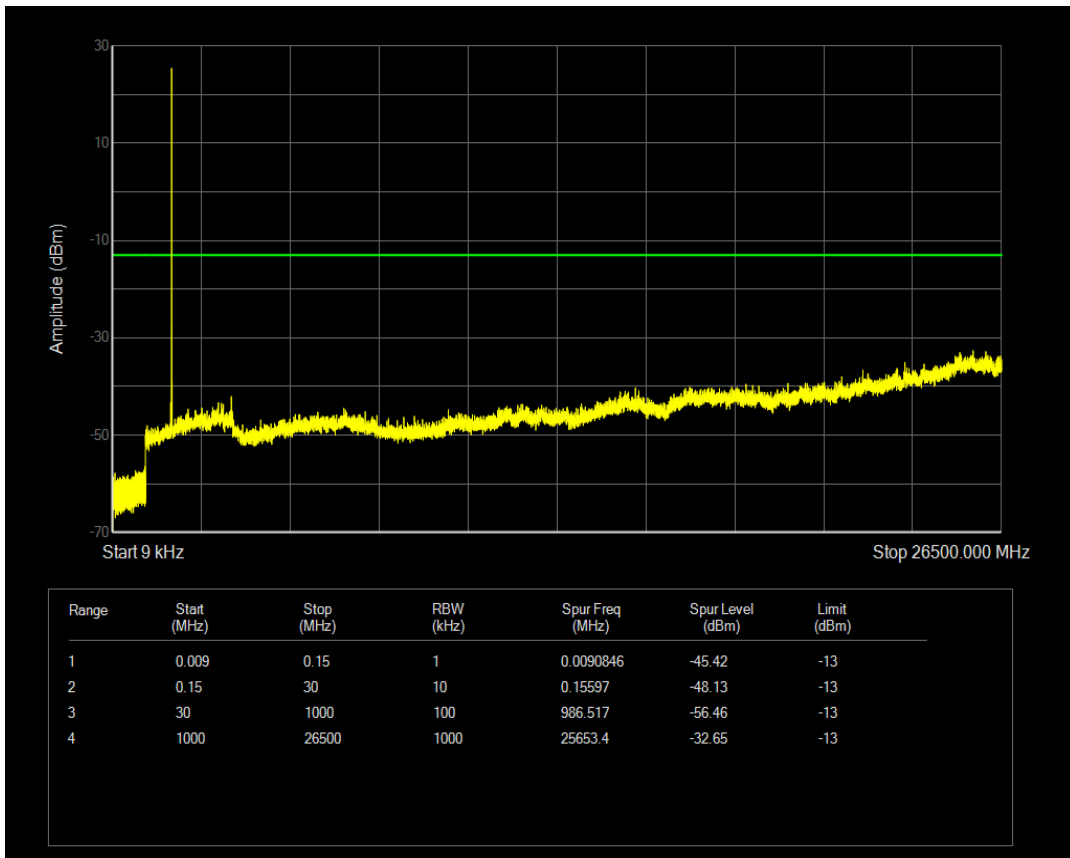

Band66 16QAM BW=1.4MHz Channel=132665 RB Size=6 Position=#0

Band66 16QAM BW=10MHz Channel=132322 RB Size=1 Position=#0