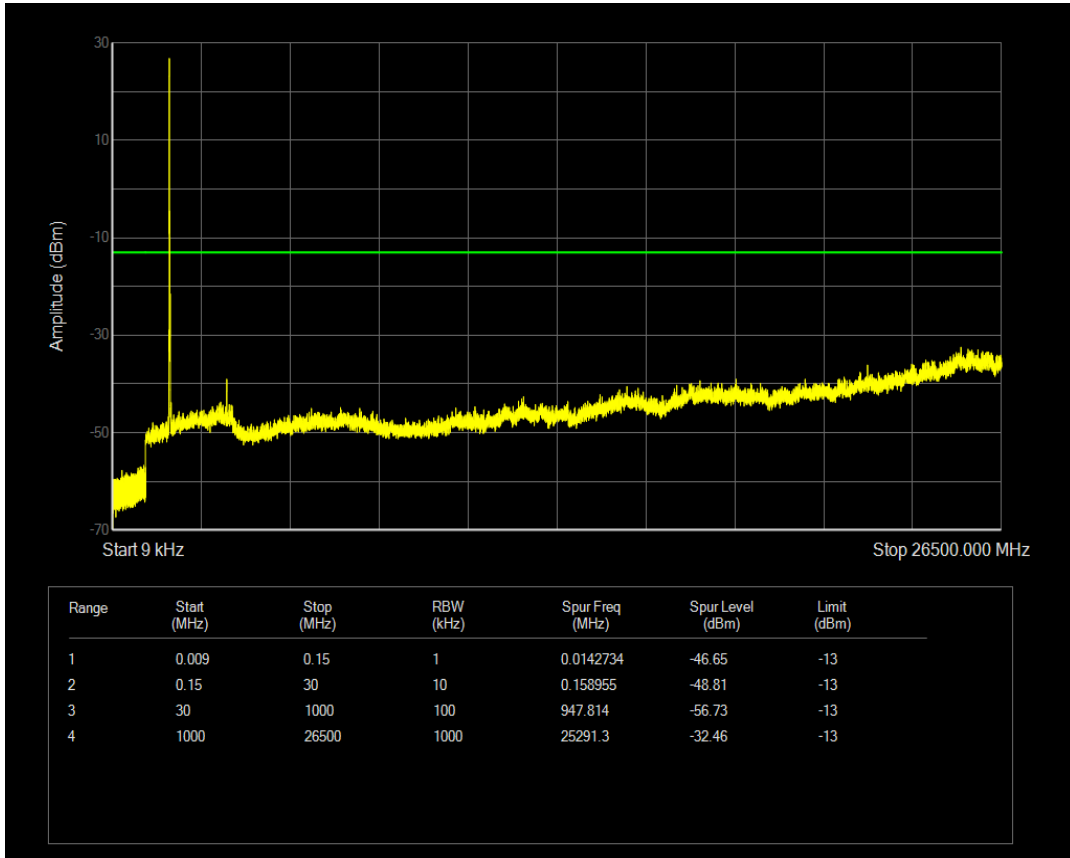

Band66 16QAM BW=15MHz Channel=132047 RB Size=1 Position=#0

Band66 16QAM BW=15MHz Channel=132047 RB Size=75 Position=#0