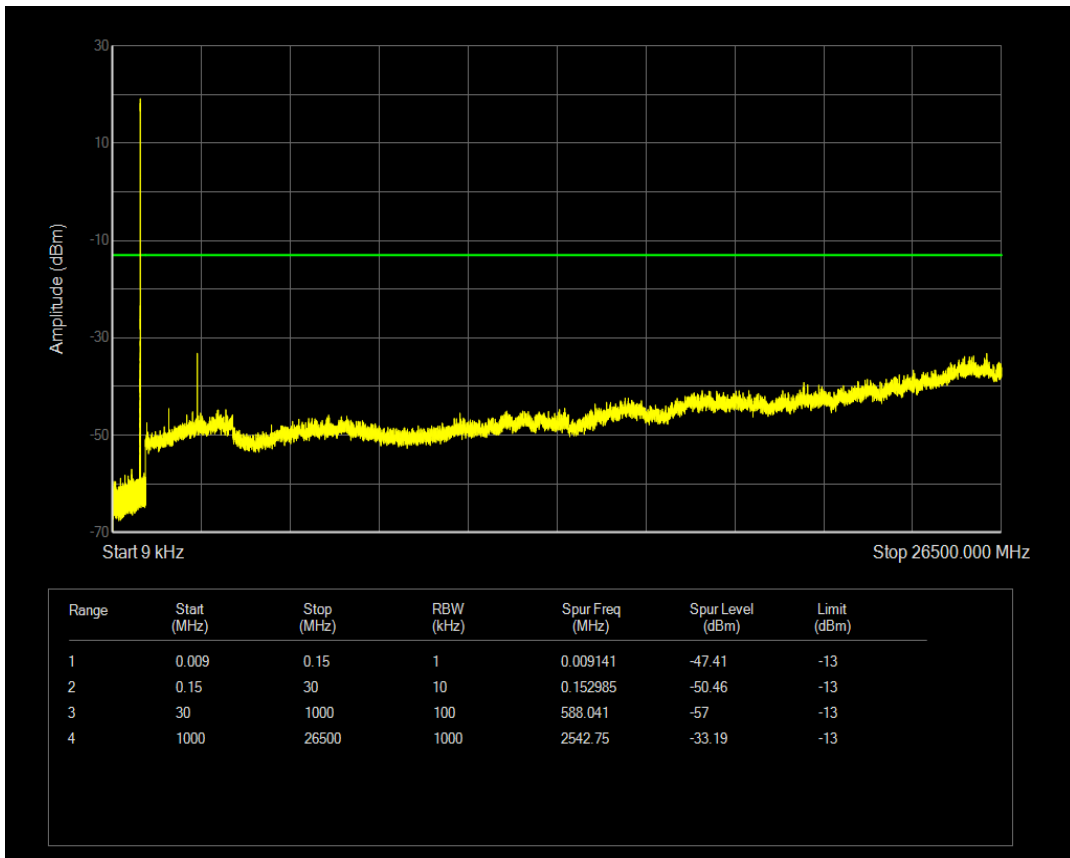

Band5 16QAM BW=1.4MHz Channel=20407 RB Size=6 Position=#0

Band5 16QAM BW=10MHz Channel=20525 RB Size=1 Position=#0

Band5 16QAM BW=10MHz Channel=20525 RB Size=50 Position=#0

Band5 16QAM BW=10MHz Channel=20450 RB Size=50 Position=#0

Band5 16QAM BW=1.4MHz Channel=20643 RB Size=6 Position=#0

Band5 16QAM BW=10MHz Channel=20450 RB Size=1 Position=#0

Band5 16QAM BW=3MHz Channel=20415 RB Size=15 Position=#0

Band5 16QAM BW=3MHz Channel=20525 RB Size=1 Position=#0