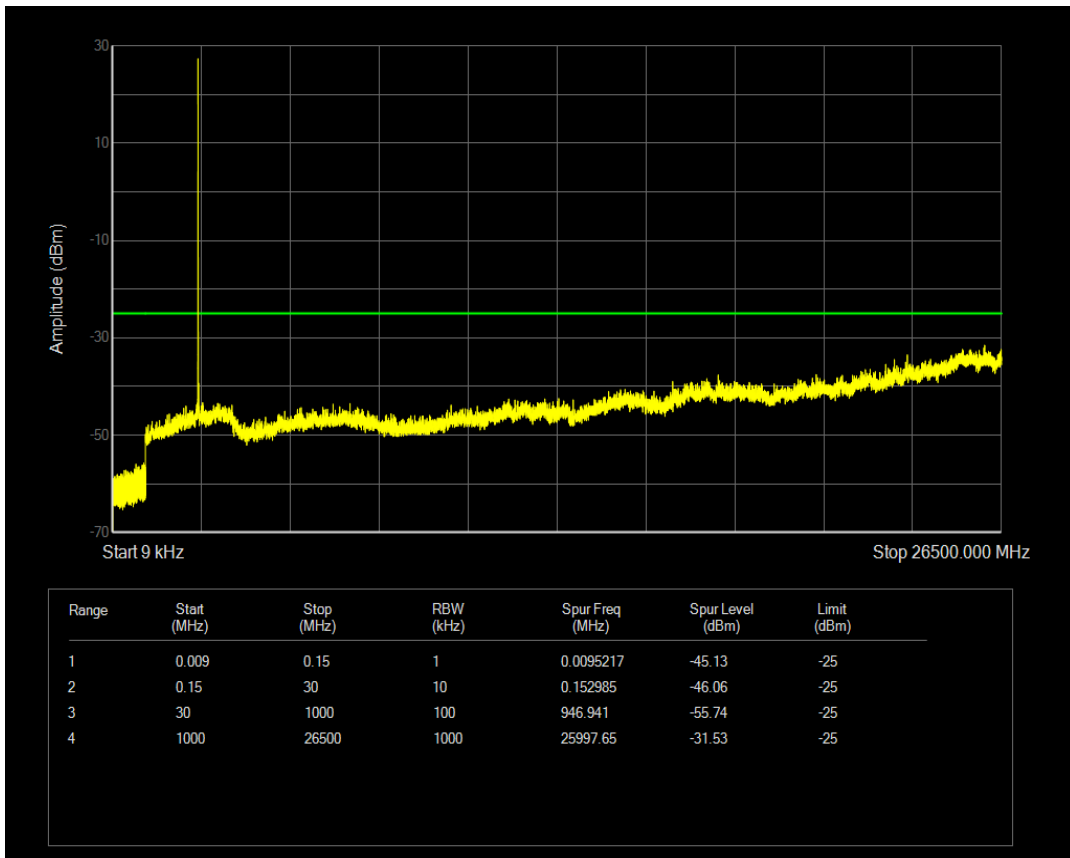

Band7 QPSK BW=5MHz Channel=21425 RB Size=1 Position=#0

Band7 QPSK BW=5MHz Channel=21425 RB Size=25 Position=#0