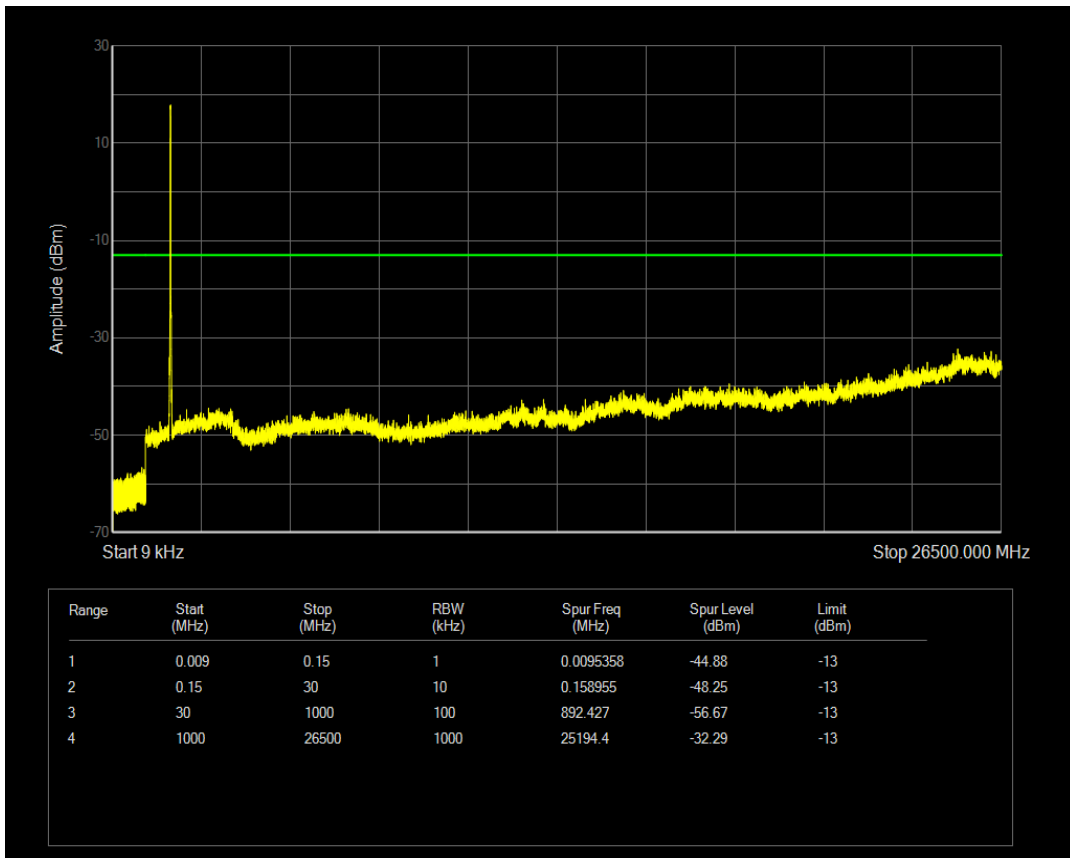

Band66 16QAM BW=15MHz Channel=132322 RB Size=75 Position=#0

Band66 16QAM BW=15MHz Channel=132597 RB Size=1 Position=#0