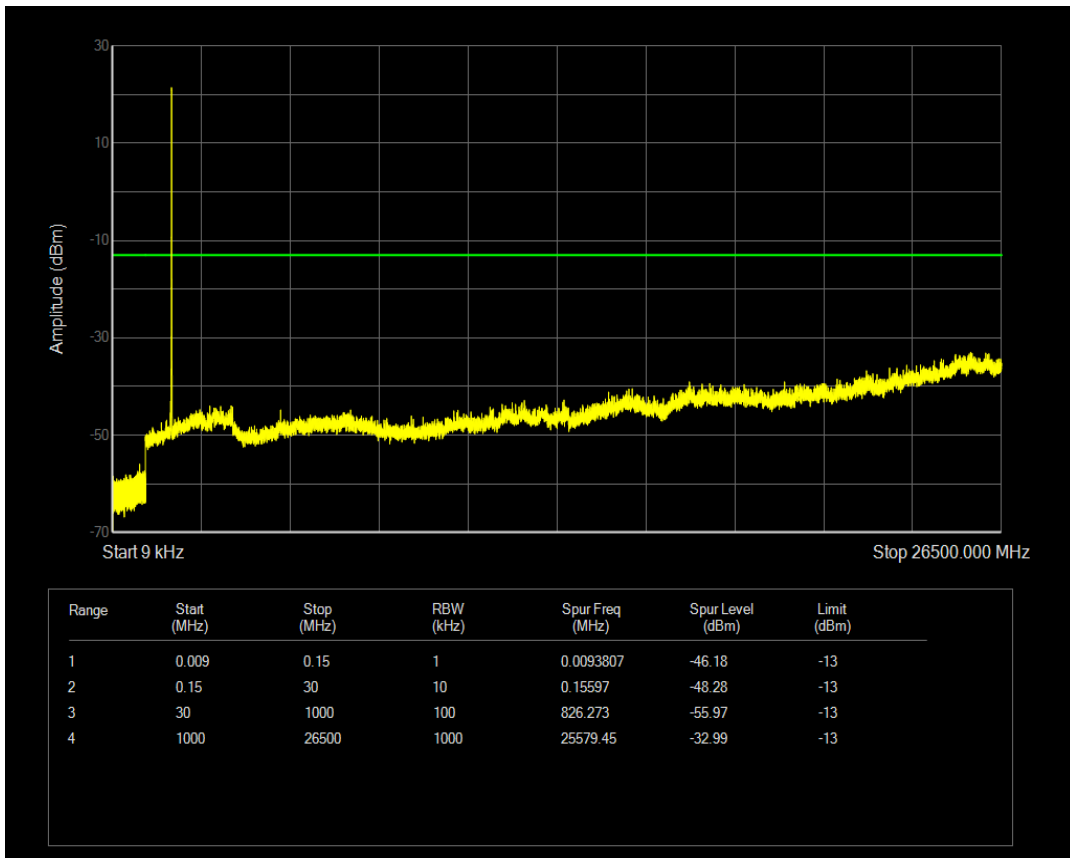

Band66 16QAM BW=5MHz Channel=132647 RB Size=25 Position=#0

Band66 QPSK BW=1.4MHz Channel=131979 RB Size=1 Position=#0