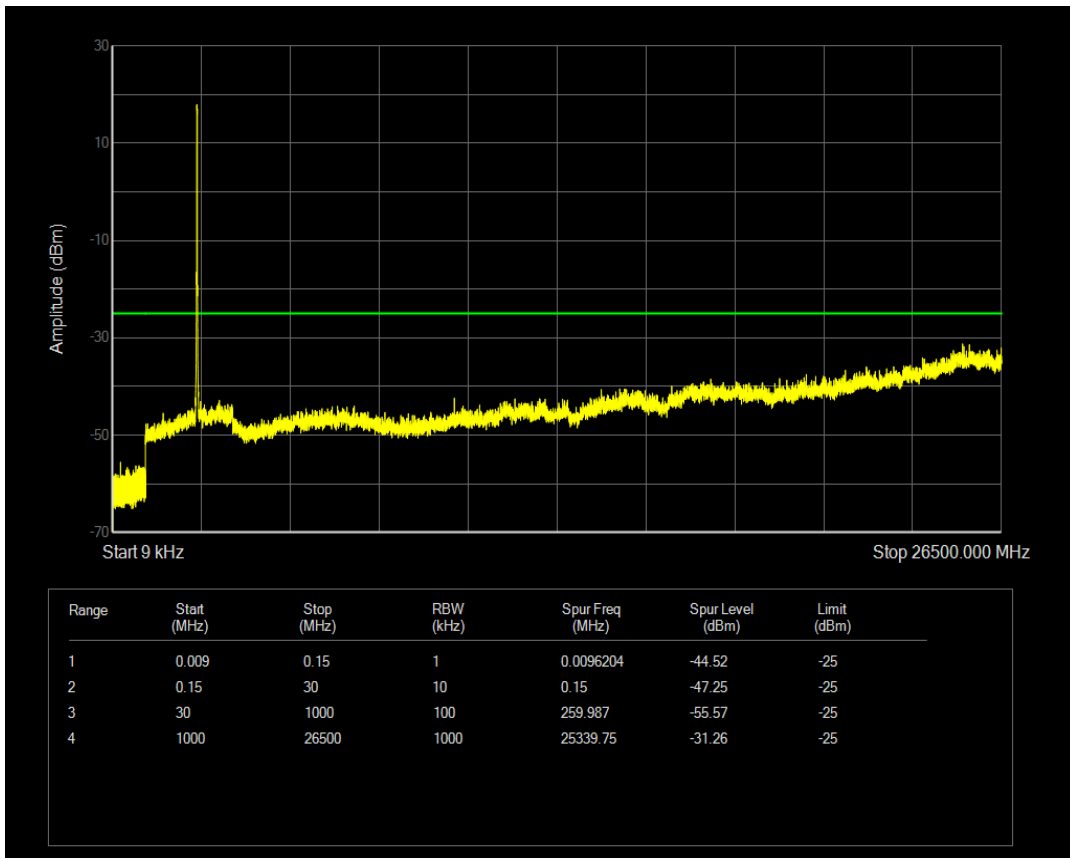

Band7 16QAM BW=15MHz Channel=21100 RB Size=75 Position=#0

Band7 16QAM BW=15MHz Channel=21375 RB Size=1 Position=#0