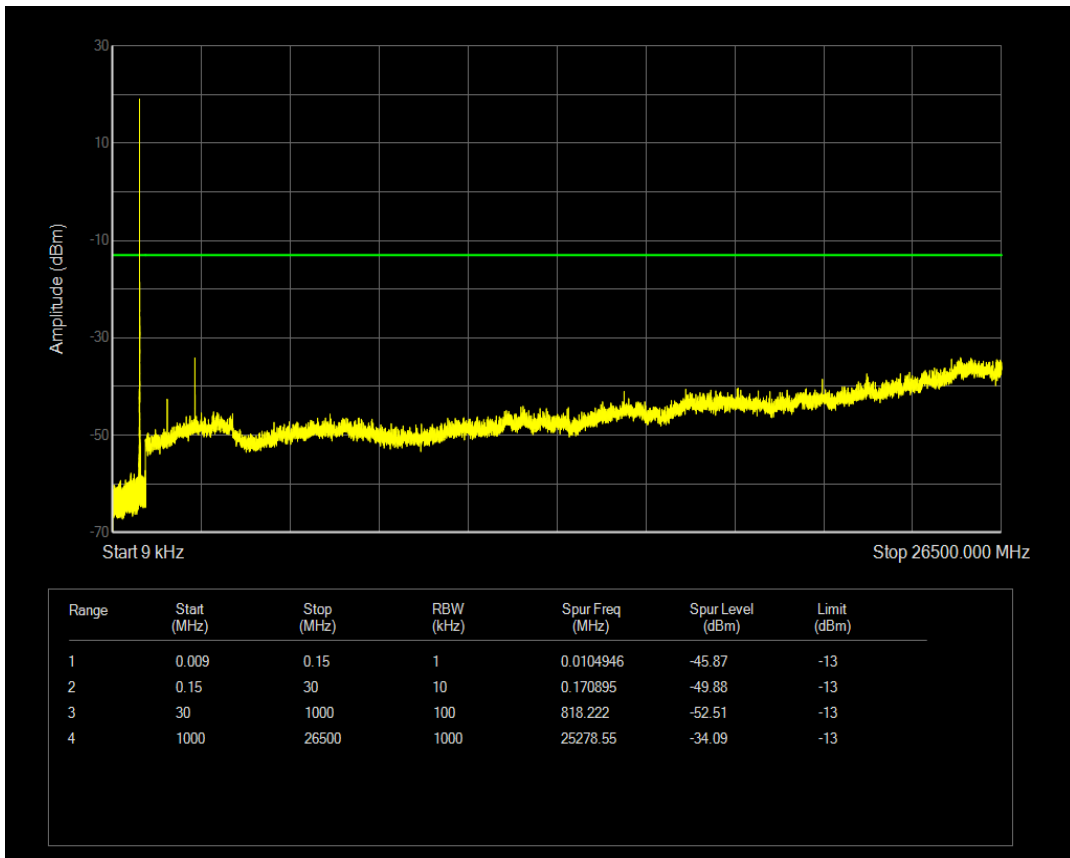

Band5 16QAM BW=1.4MHz Channel=20407 RB Size=6 Position=#0

Band5 16QAM BW=10MHz Channel=20525 RB Size=1 Position=#0

Band5 16QAM BW=10MHz Channel=20525 RB Size=50 Position=#0

Band5 16QAM BW=10MHz Channel=20450 RB Size=50 Position=#0

Band5 16QAM BW=1.4MHz Channel=20643 RB Size=6 Position=#0

Band5 16QAM BW=10MHz Channel=20450 RB Size=1 Position=#0

Band5 16QAM BW=3MHz Channel=20415 RB Size=15 Position=#0

Band5 16QAM BW=3MHz Channel=20525 RB Size=1 Position=#0