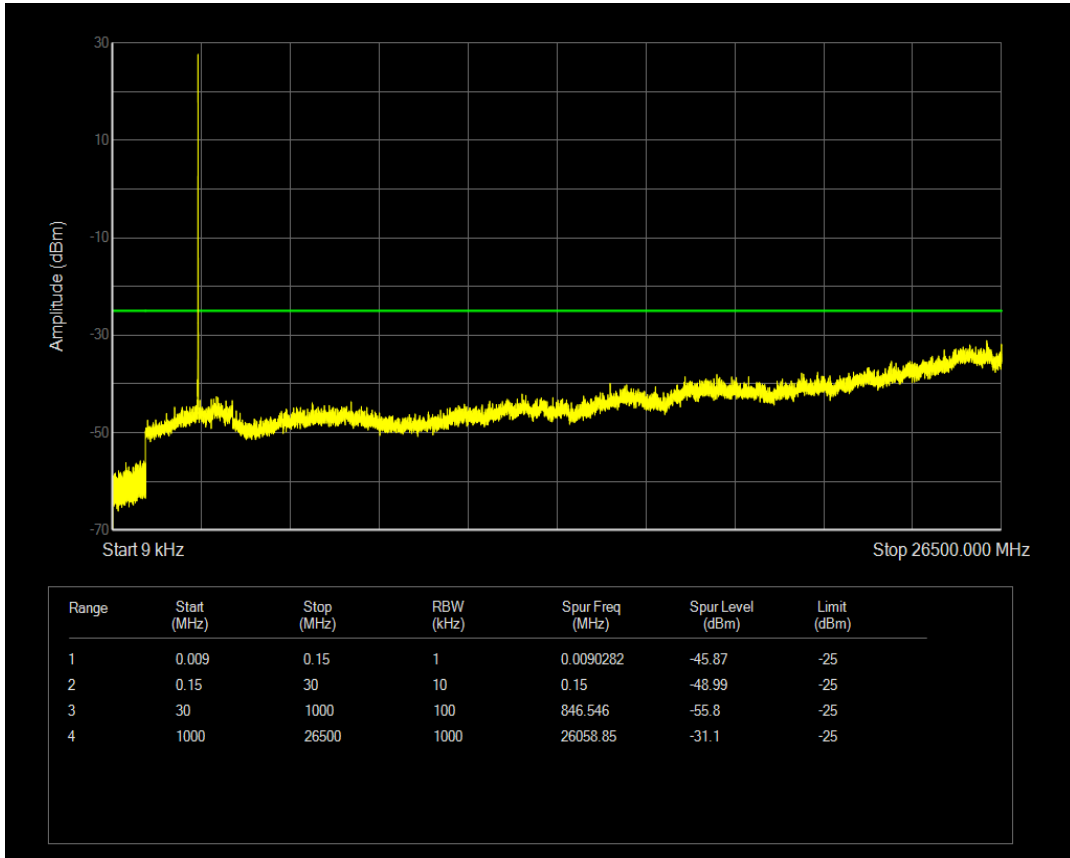

Band7 16QAM BW=5MHz Channel=21425 RB Size=1 Position=#0

Band7 QPSK BW=10MHz Channel=21400 RB Size=50 Position=#0