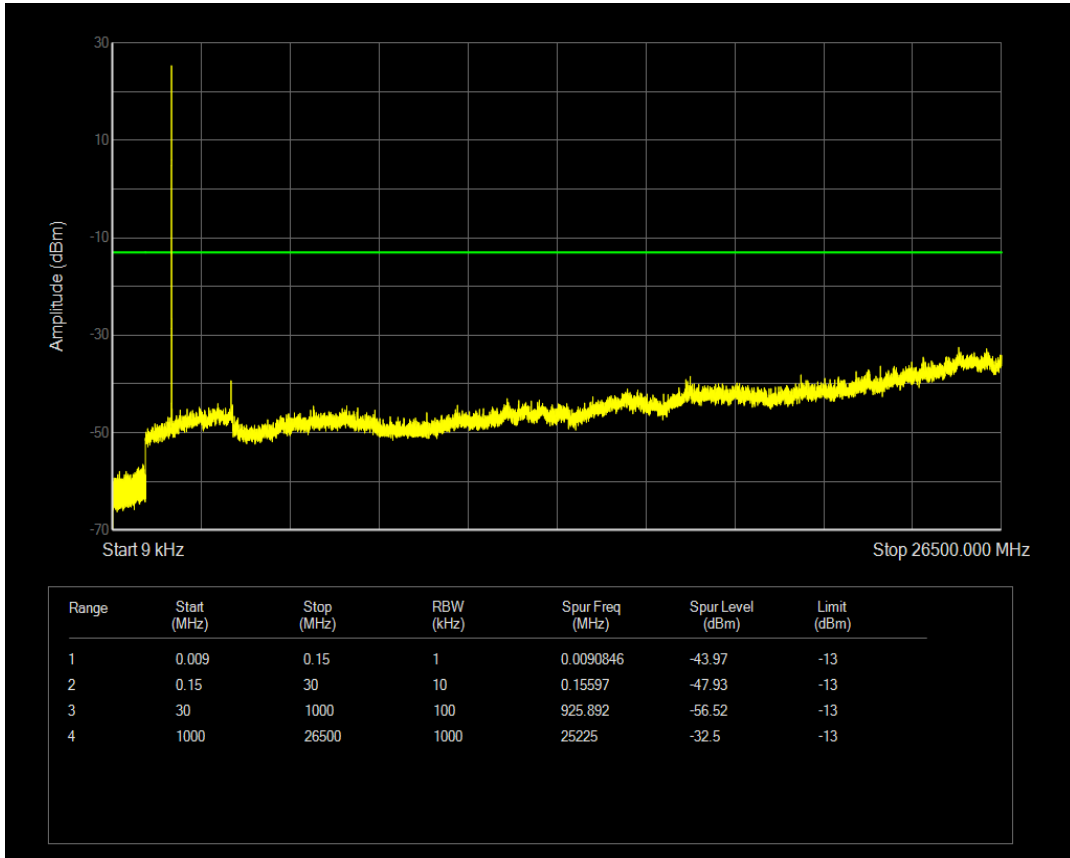

Band66 16QAM BW=5MHz Channel=132647 RB Size=1 Position=#0

Band66 QPSK BW=1.4MHz Channel=132665 RB Size=6 Position=#0