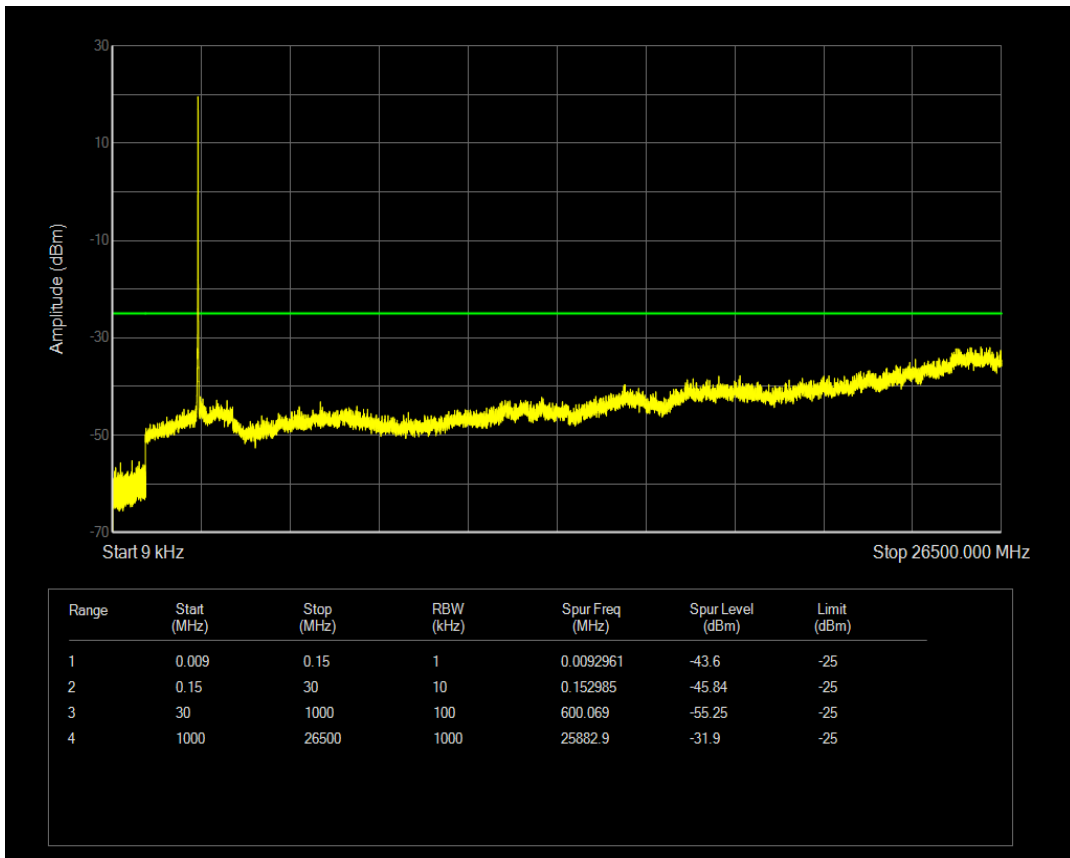

Band7 16QAM BW=10MHz Channel=20800 RB Size=1 Position=#0

Band7 16QAM BW=10MHz Channel=20800 RB Size=50 Position=#0

Band7 16QAM BW=10MHz Channel=21100 RB Size=1 Position=#0

Band7 16QAM BW=10MHz Channel=21100 RB Size=50 Position=#0

Band7 16QAM BW=10MHz Channel=21400 RB Size=50 Position=#0

Band7 16QAM BW=10MHz Channel=21400 RB Size=1 Position=#0

Band7 16QAM BW=15MHz Channel=21100 RB Size=75 Position=#0

Band7 16QAM BW=15MHz Channel=21375 RB Size=1 Position=#0