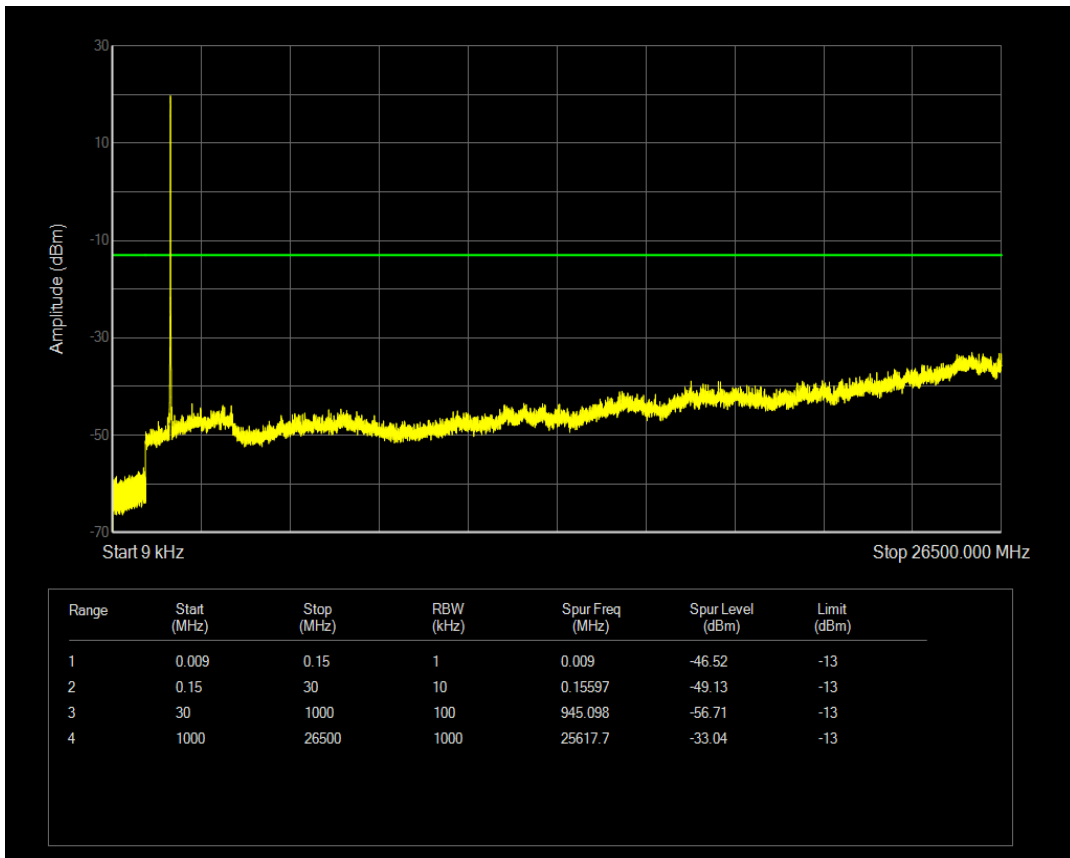

Band66 16QAM BW=10MHz Channel=132322 RB Size=50 Position=#0

Band66 16QAM BW=10MHz Channel=132622 RB Size=1 Position=#0