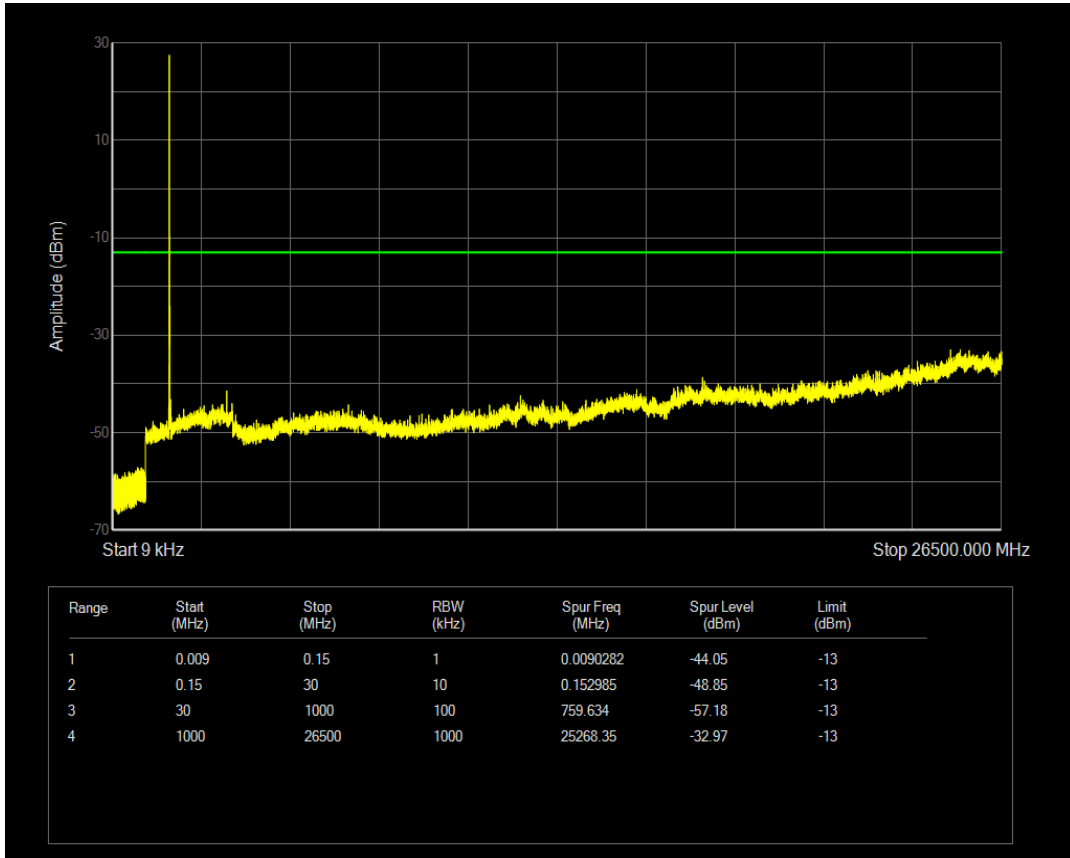

Band66 16QAM BW=10MHz Channel=132022 RB Size=1 Position=#0

Band66 16QAM BW=1.4MHz Channel=132665 RB Size=6 Position=#0