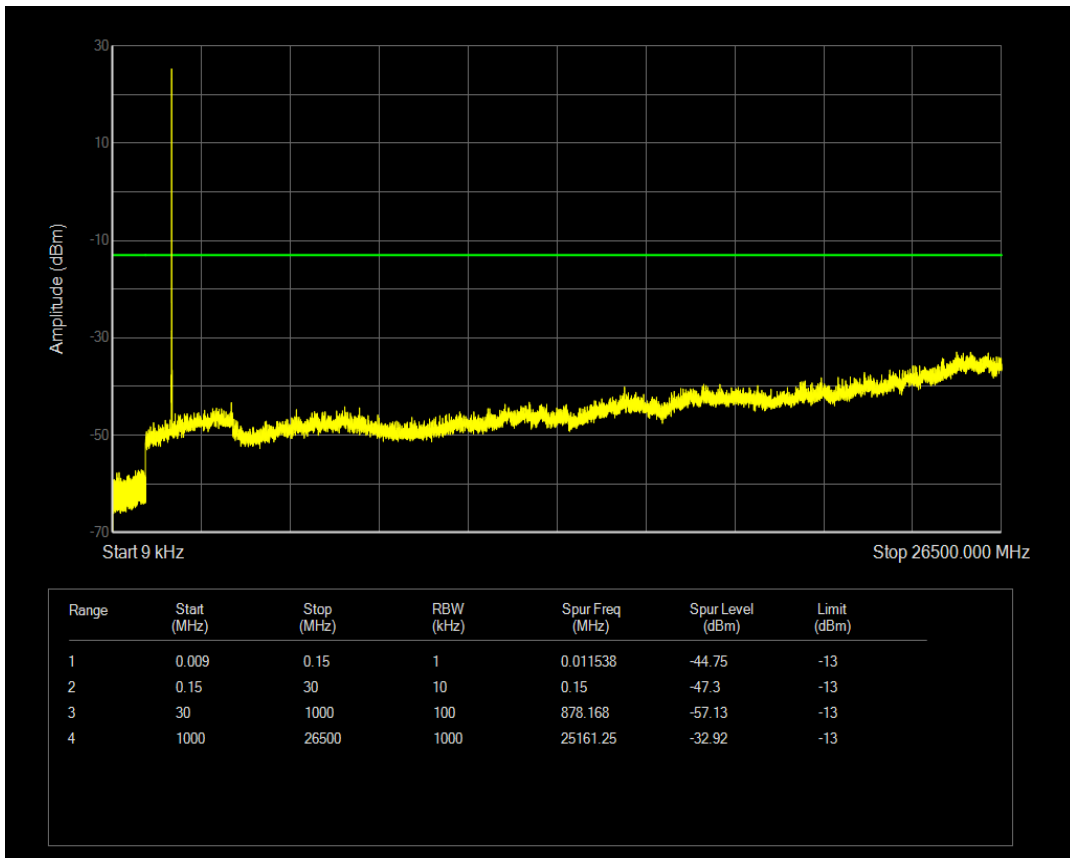

Band66 QPSK BW=1.4MHz Channel=132665 RB Size=6 Position=#0

Band66 QPSK BW=10MHz Channel=132022 RB Size=1 Position=#0