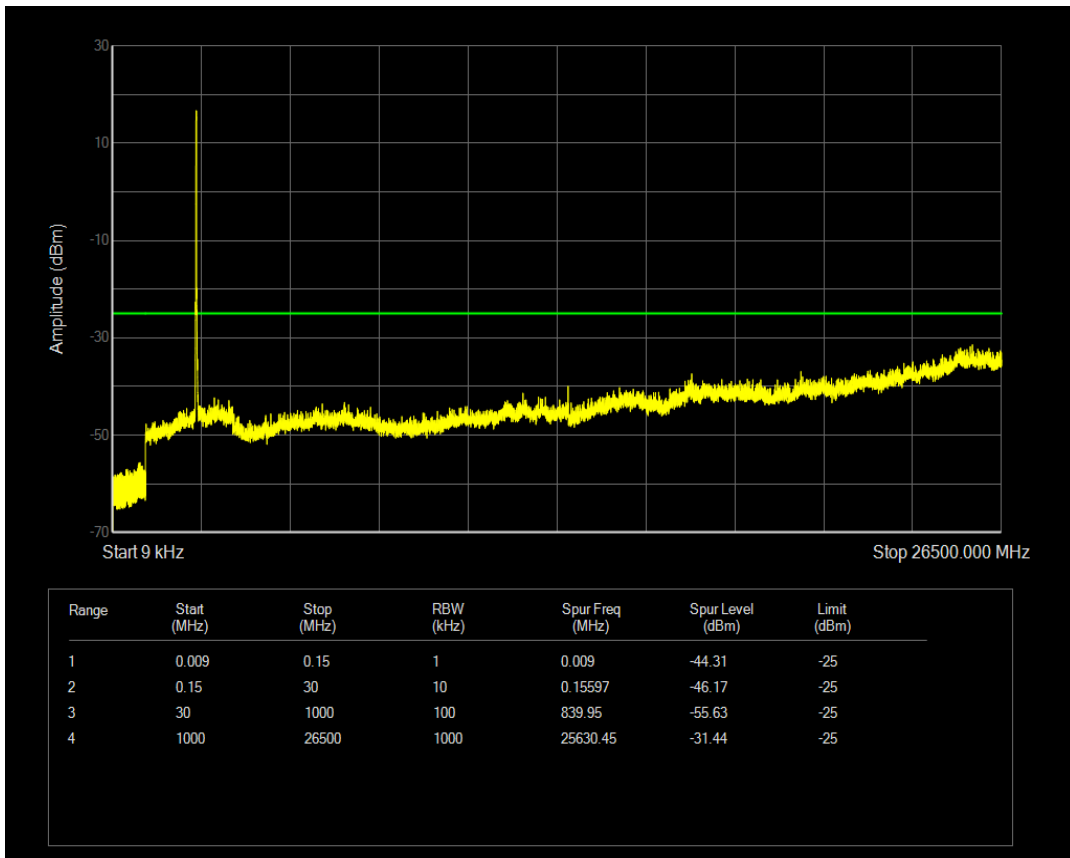

Band7 16QAM BW=15MHz Channel=21375 RB Size=75 Position=#0

Band7 16QAM BW=15MHz Channel=20825 RB Size=1 Position=#0

Band7 16QAM BW=15MHz Channel=20825 RB Size=75 Position=#0

Band7 16QAM BW=15MHz Channel=21100 RB Size=1 Position=#0

Band7 16QAM BW=20MHz Channel=20850 RB Size=100 Position=#0

Band7 16QAM BW=20MHz Channel=20850 RB Size=1 Position=#0

Band7 16QAM BW=20MHz Channel=21100 RB Size=1 Position=#0

Band7 16QAM BW=20MHz Channel=21350 RB Size=100 Position=#0