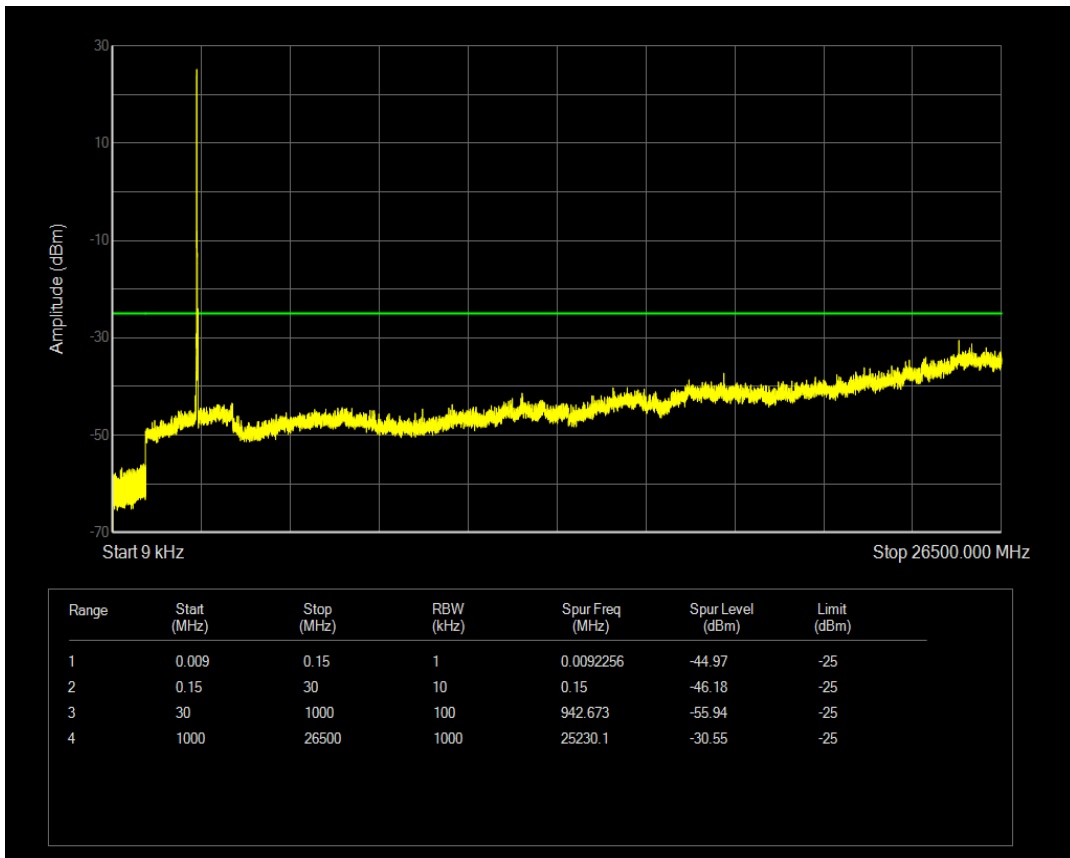

Band7 16QAM BW=15MHz Channel=21375 RB Size=75 Position=#0

Band7 16QAM BW=15MHz Channel=20825 RB Size=1 Position=#0

Band7 16QAM BW=15MHz Channel=20825 RB Size=75 Position=#0

Band7 16QAM BW=15MHz Channel=21100 RB Size=1 Position=#0

Band7 16QAM BW=20MHz Channel=20850 RB Size=100 Position=#0

Band7 16QAM BW=20MHz Channel=20850 RB Size=1 Position=#0

Band7 16QAM BW=20MHz Channel=21100 RB Size=1 Position=#0

Band7 16QAM BW=20MHz Channel=21350 RB Size=100 Position=#0