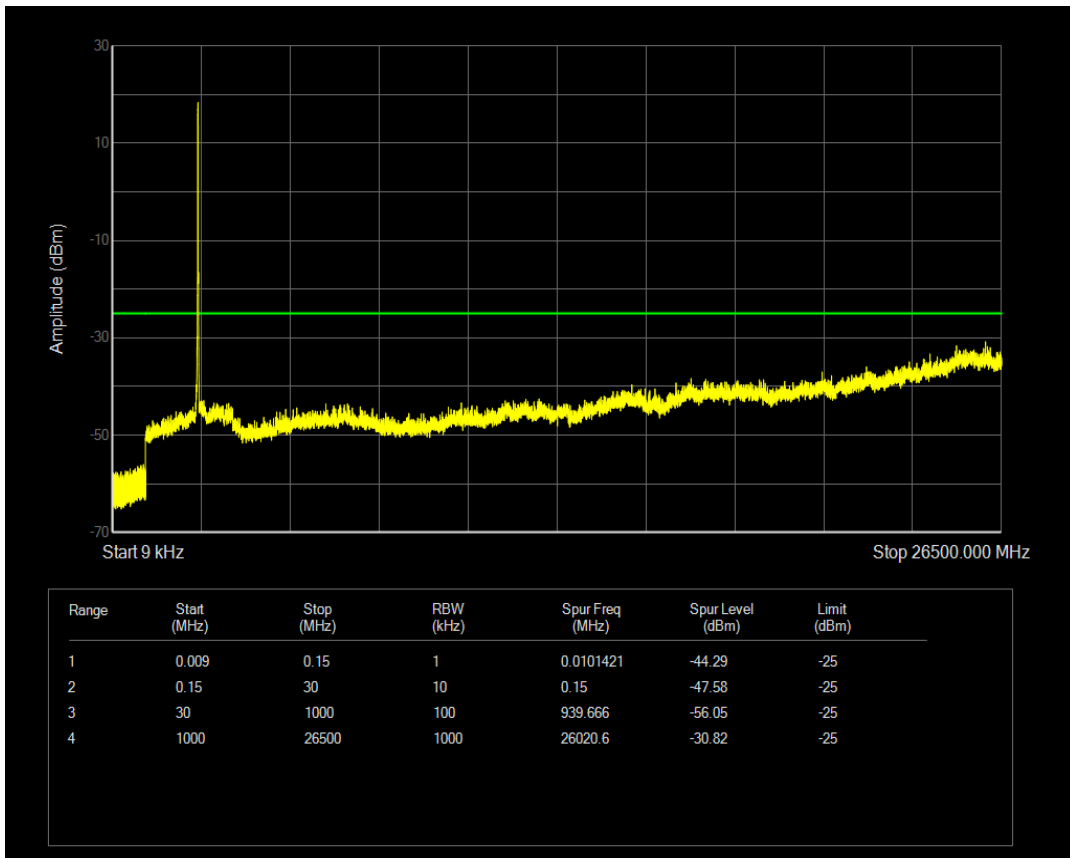

Band7 16QAM BW=15MHz Channel=21375 RB Size=75 Position=#0

Band7 16QAM BW=15MHz Channel=20825 RB Size=1 Position=#0