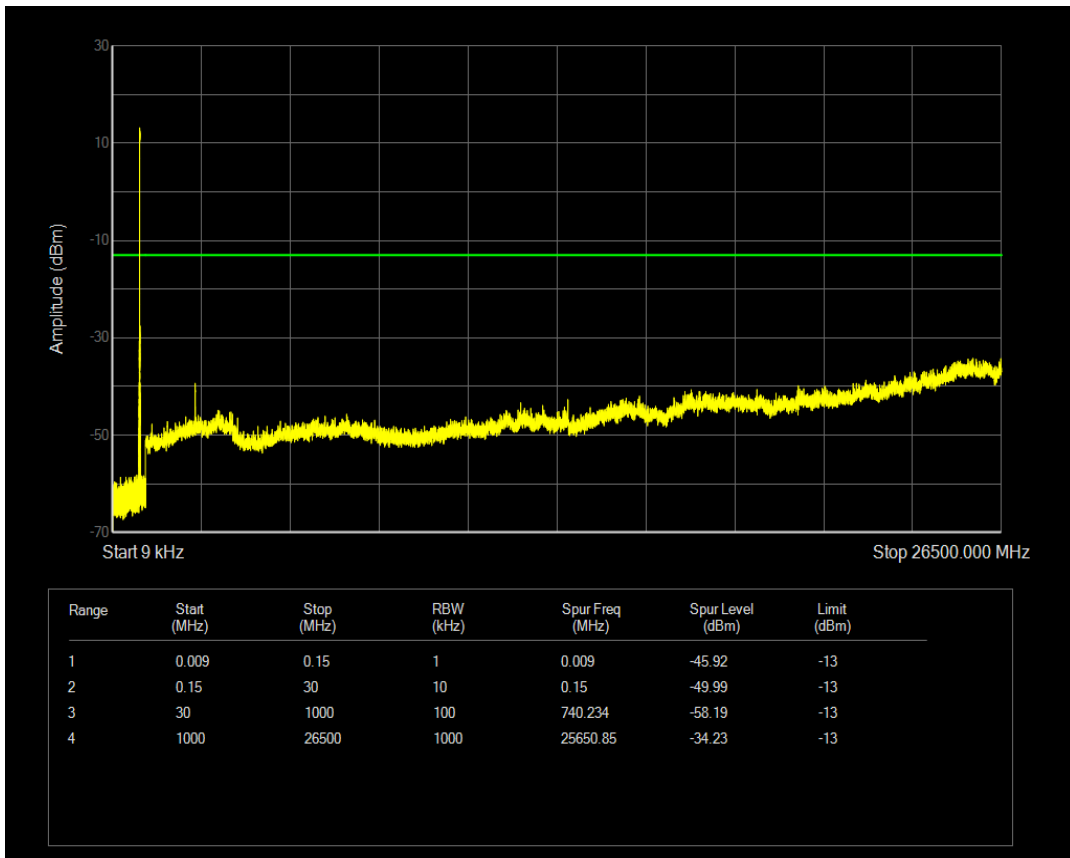

Band5 16QAM BW=5MHz Channel=20425 RB Size=25 Position=#0

Band5 16QAM BW=5MHz Channel=20525 RB Size=1 Position=#0