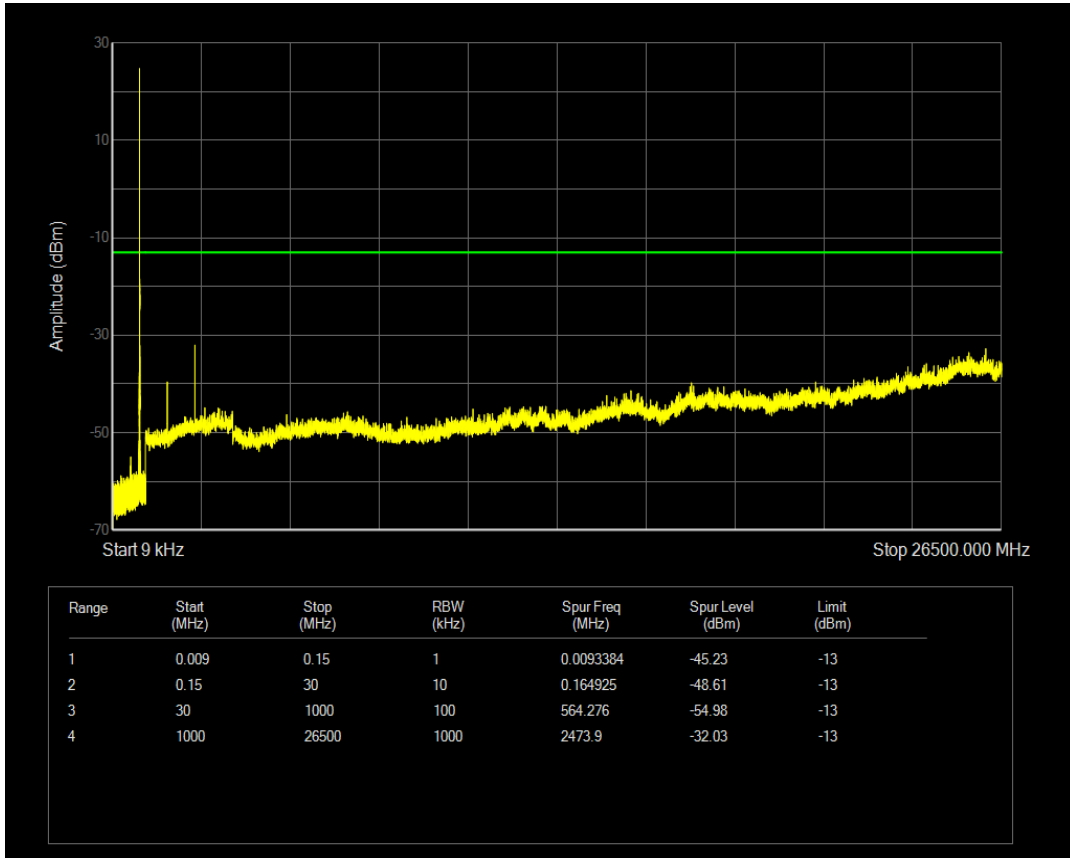

Band5 16QAM BW=3MHz Channel=20415 RB Size=1 Position=#0

Band5 16QAM BW=10MHz Channel=20600 RB Size=1 Position=#0

Band5 16QAM BW=10MHz Channel=20600 RB Size=50 Position=#0

Band5 16QAM BW=5MHz Channel=20425 RB Size=1 Position=#0

Band5 16QAM BW=5MHz Channel=20425 RB Size=25 Position=#0

Band5 16QAM BW=5MHz Channel=20525 RB Size=1 Position=#0

Band5 16QAM BW=3MHz Channel=20525 RB Size=15 Position=#0

Band5 16QAM BW=3MHz Channel=20635 RB Size=1 Position=#0