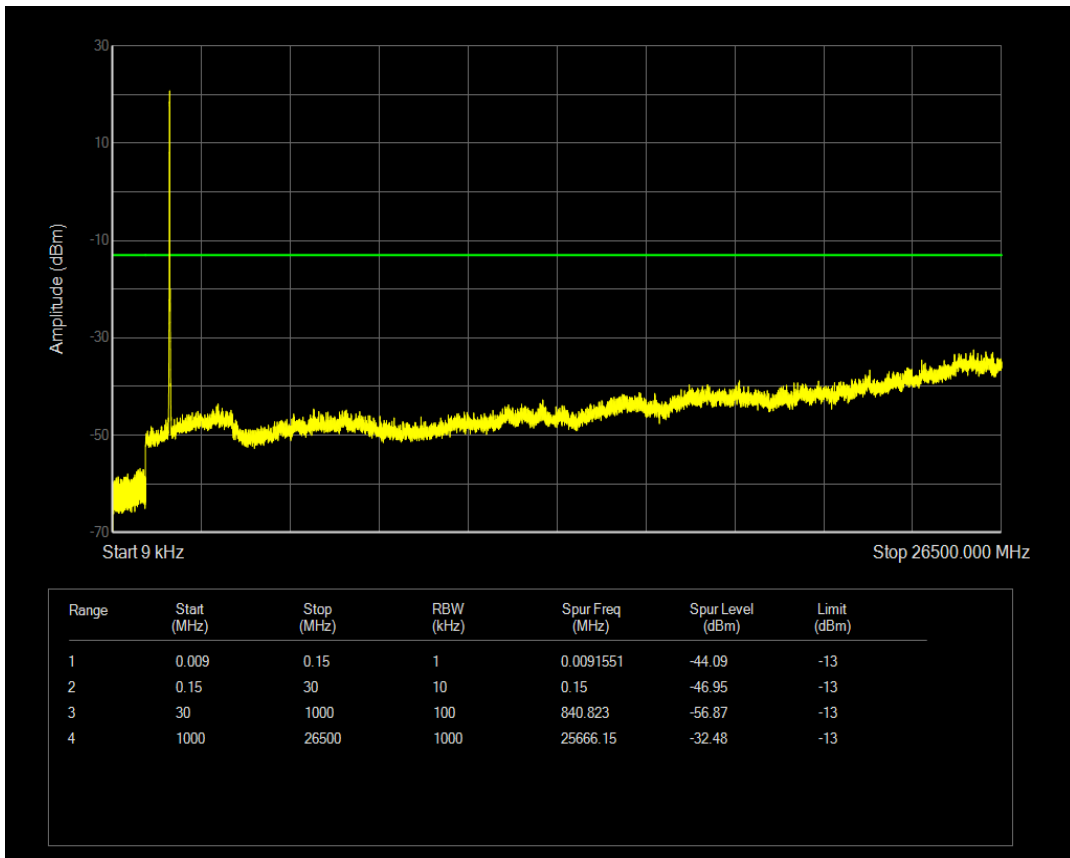

Band66 16QAM BW=15MHz Channel=132047 RB Size=75 Position=#0

Band66 16QAM BW=10MHz Channel=132622 RB Size=50 Position=#0