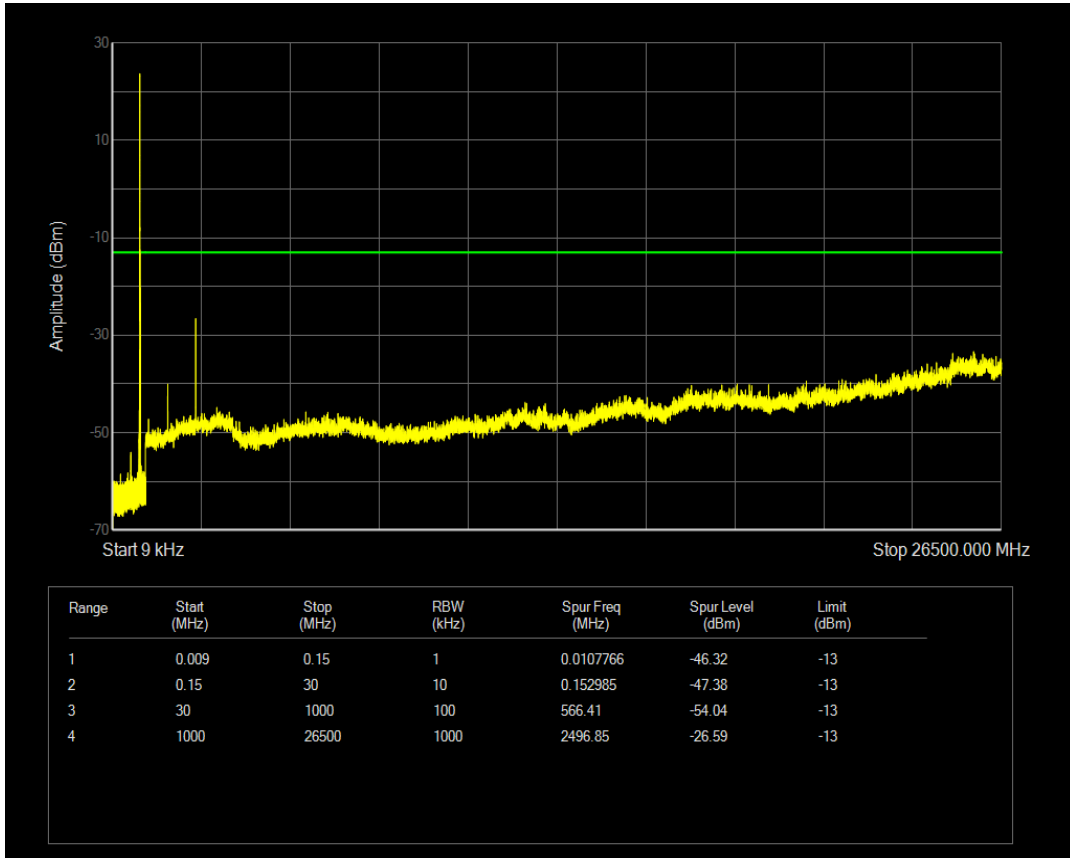

Band5 16QAM BW=1.4MHz Channel=20407 RB Size=6 Position=#0

Band5 16QAM BW=10MHz Channel=20525 RB Size=1 Position=#0

Band5 16QAM BW=10MHz Channel=20525 RB Size=50 Position=#0

Band5 16QAM BW=10MHz Channel=20450 RB Size=50 Position=#0

Band5 16QAM BW=1.4MHz Channel=20643 RB Size=6 Position=#0

Band5 16QAM BW=10MHz Channel=20450 RB Size=1 Position=#0

Band5 16QAM BW=3MHz Channel=20415 RB Size=15 Position=#0

Band5 16QAM BW=3MHz Channel=20525 RB Size=1 Position=#0