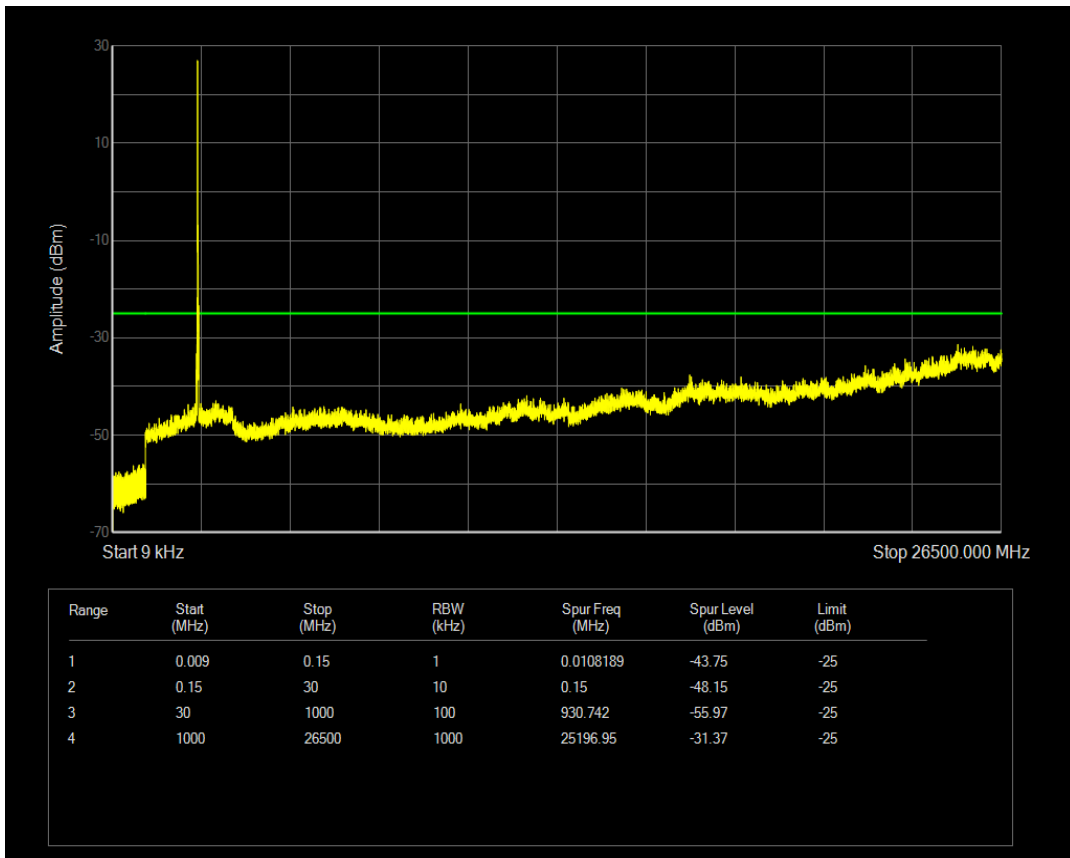

Band7 16QAM BW=20MHz Channel=20850 RB Size=100 Position=#0

Band7 16QAM BW=20MHz Channel=20850 RB Size=1 Position=#0

Band7 16QAM BW=20MHz Channel=21100 RB Size=1 Position=#0

Band7 16QAM BW=20MHz Channel=21350 RB Size=100 Position=#0

Band7 16QAM BW=20MHz Channel=21350 RB Size=1 Position=#0

Band7 16QAM BW=20MHz Channel=21100 RB Size=100 Position=#0

Band7 16QAM BW=5MHz Channel=20775 RB Size=1 Position=#0

Band7 16QAM BW=5MHz Channel=21100 RB Size=1 Position=#0