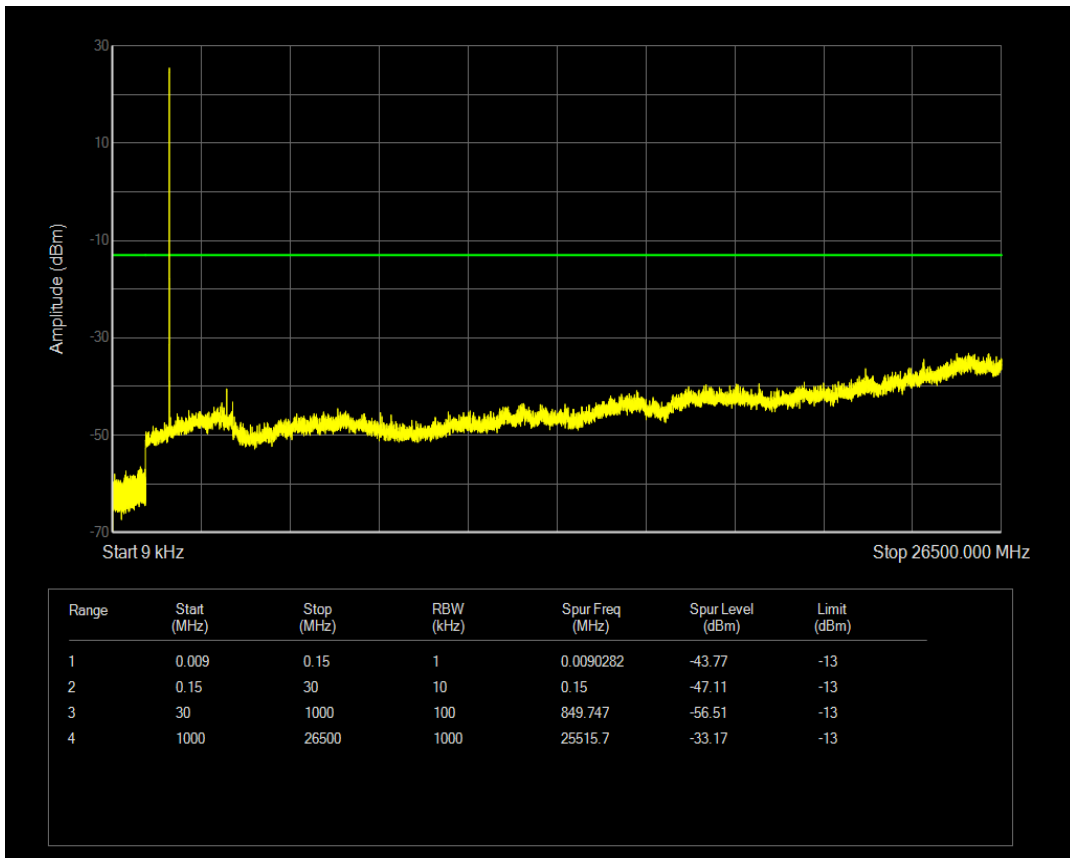

Band66 16QAM BW=1.4MHz Channel=131979 RB Size=6 Position=#0

Band66 16QAM BW=1.4MHz Channel=131979 RB Size=1 Position=#0