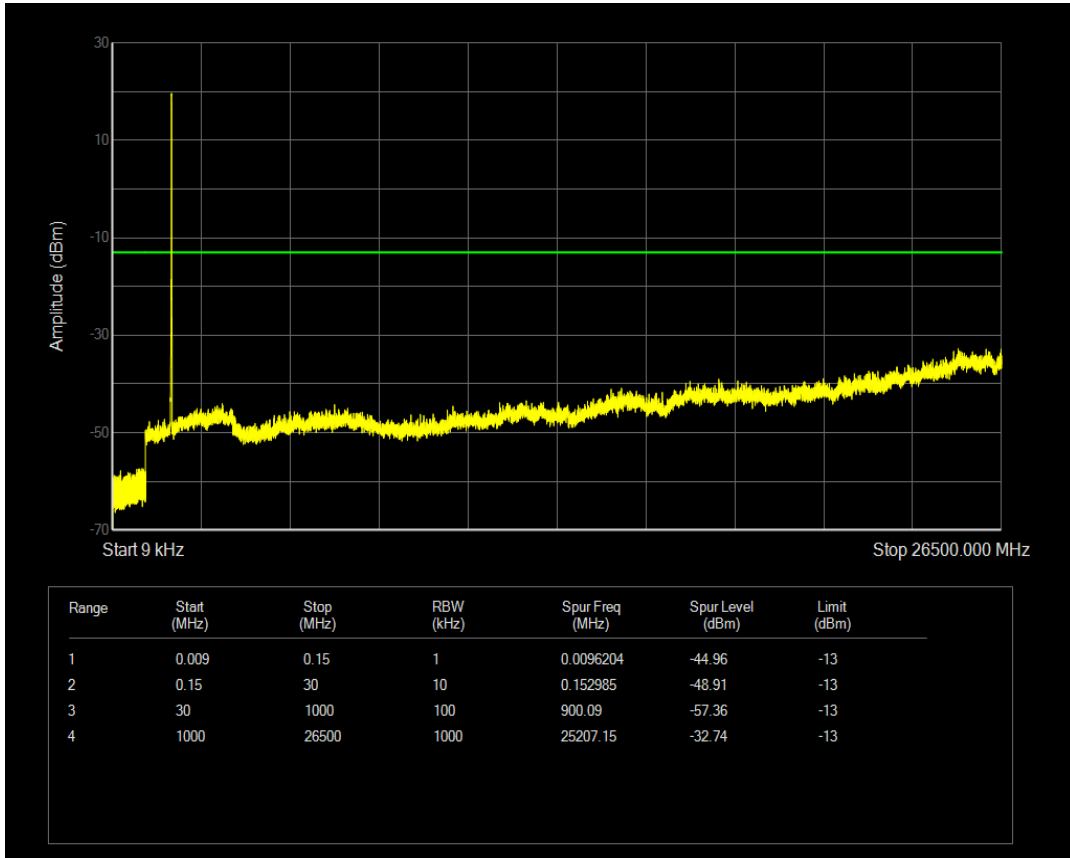

Band66 16QAM BW=10MHz Channel=132022 RB Size=50 Position=#0

Band66 16QAM BW=15MHz Channel=132047 RB Size=1 Position=#0

Band66 16QAM BW=15MHz Channel=132047 RB Size=75 Position=#0

Band66 16QAM BW=10MHz Channel=132622 RB Size=50 Position=#0