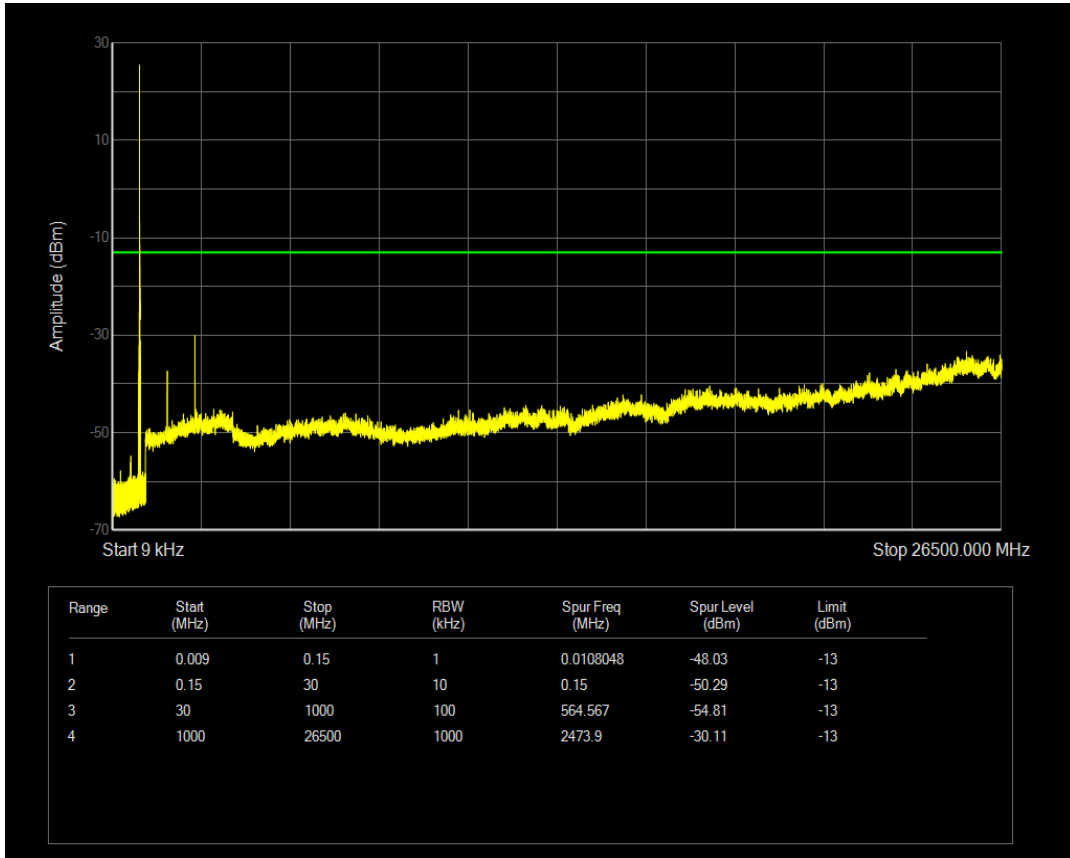

Band5 16QAM BW=1.4MHz Channel=20407 RB Size=6 Position=#0

Band5 16QAM BW=10MHz Channel=20525 RB Size=1 Position=#0

Band5 16QAM BW=10MHz Channel=20525 RB Size=50 Position=#0

Band5 16QAM BW=10MHz Channel=20450 RB Size=50 Position=#0

Band5 16QAM BW=1.4MHz Channel=20643 RB Size=6 Position=#0

Band5 16QAM BW=10MHz Channel=20450 RB Size=1 Position=#0

Band5 16QAM BW=3MHz Channel=20415 RB Size=15 Position=#0

Band5 16QAM BW=3MHz Channel=20525 RB Size=1 Position=#0