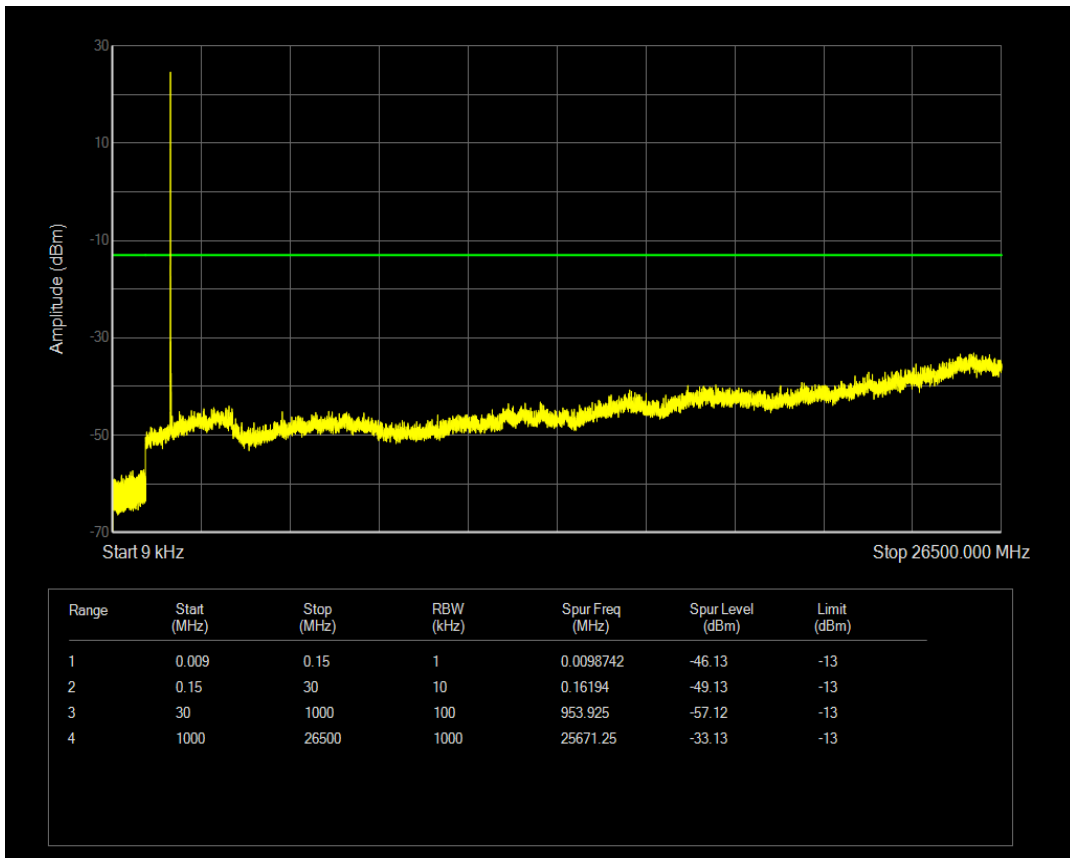

Band66 16QAM BW=1.4MHz Channel=132322 RB Size=1 Position=#0

Band66 16QAM BW=1.4MHz Channel=132665 RB Size=1 Position=#0