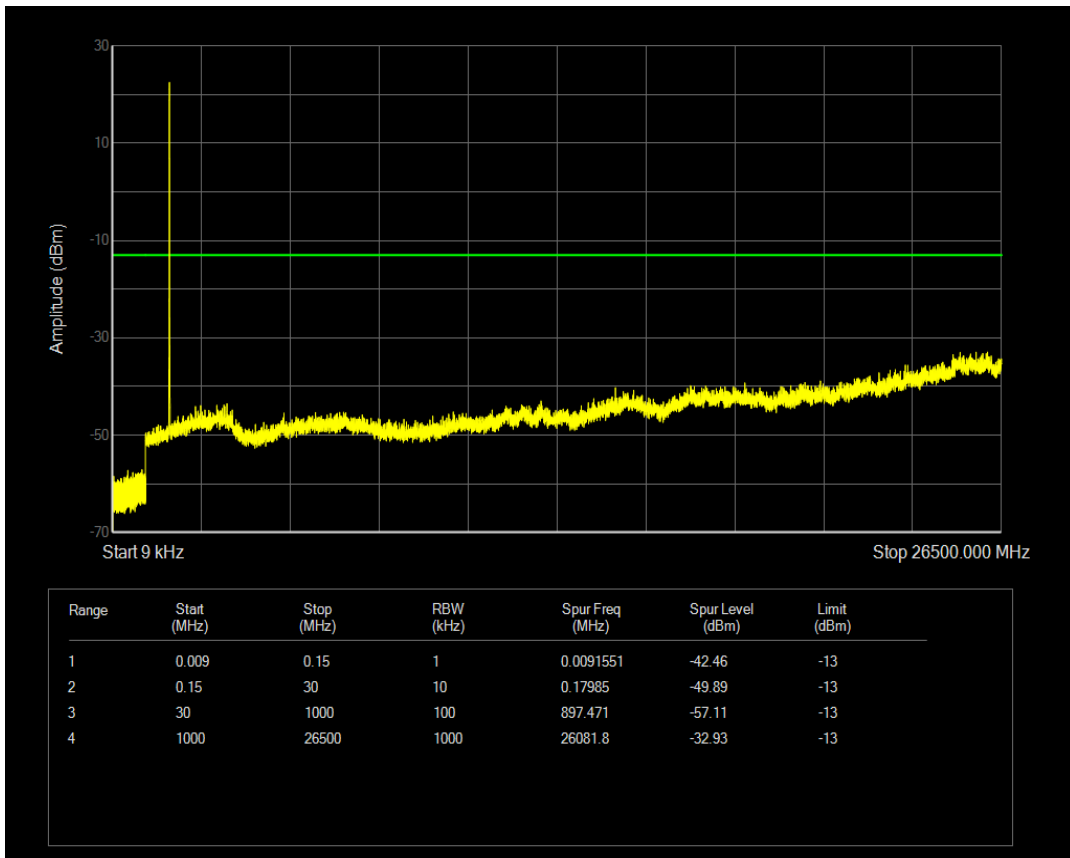

Band66 QPSK BW=3MHz Channel=131987 RB Size=15 Position=#0

Band66 QPSK BW=3MHz Channel=132322 RB Size=1 Position=#0

Band66 QPSK BW=5MHz Channel=132322 RB Size=25 Position=#0

Band66 QPSK BW=5MHz Channel=132647 RB Size=1 Position=#0

Band66 QPSK BW=5MHz Channel=132647 RB Size=25 Position=#0

Band66 QPSK BW=5MHz Channel=131997 RB Size=1 Position=#0

Band66 QPSK BW=5MHz Channel=131997 RB Size=25 Position=#0

Band66 QPSK BW=5MHz Channel=132322 RB Size=1 Position=#0