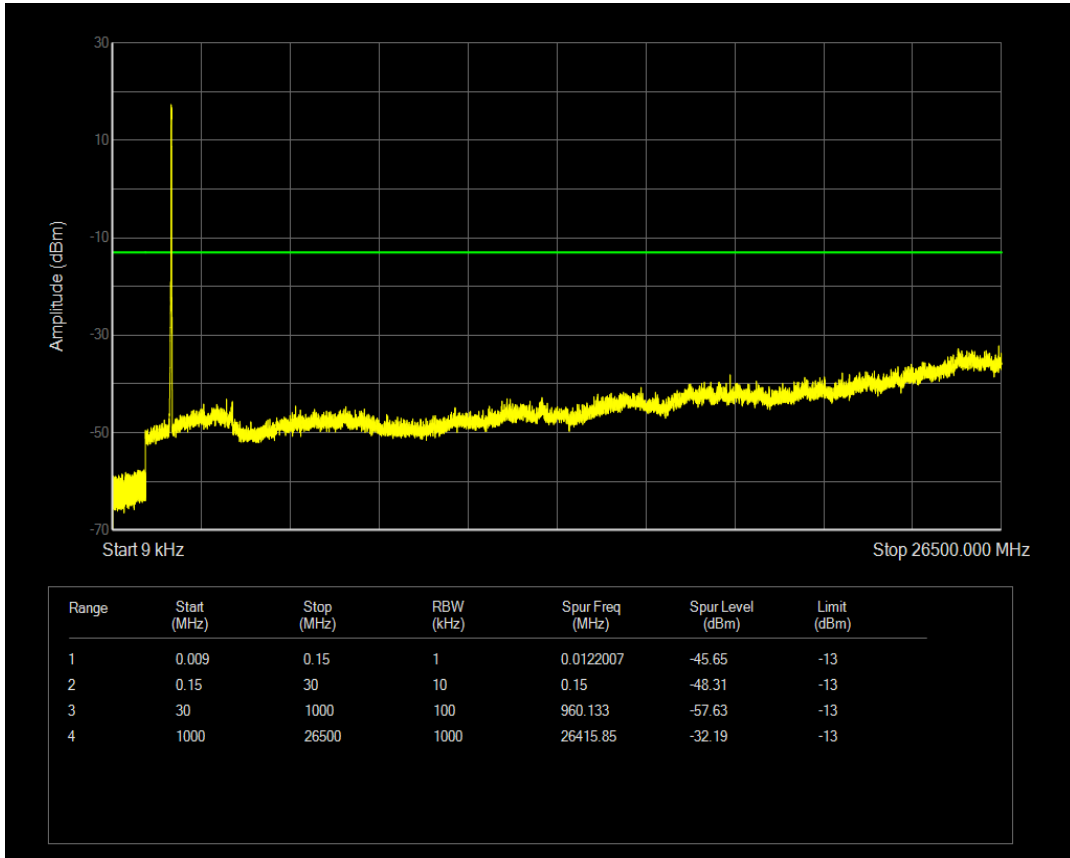

Band66 16QAM BW=20MHz Channel=132572 RB Size=100 Position=#0

Band66 16QAM BW=20MHz Channel=132322 RB Size=1 Position=#0