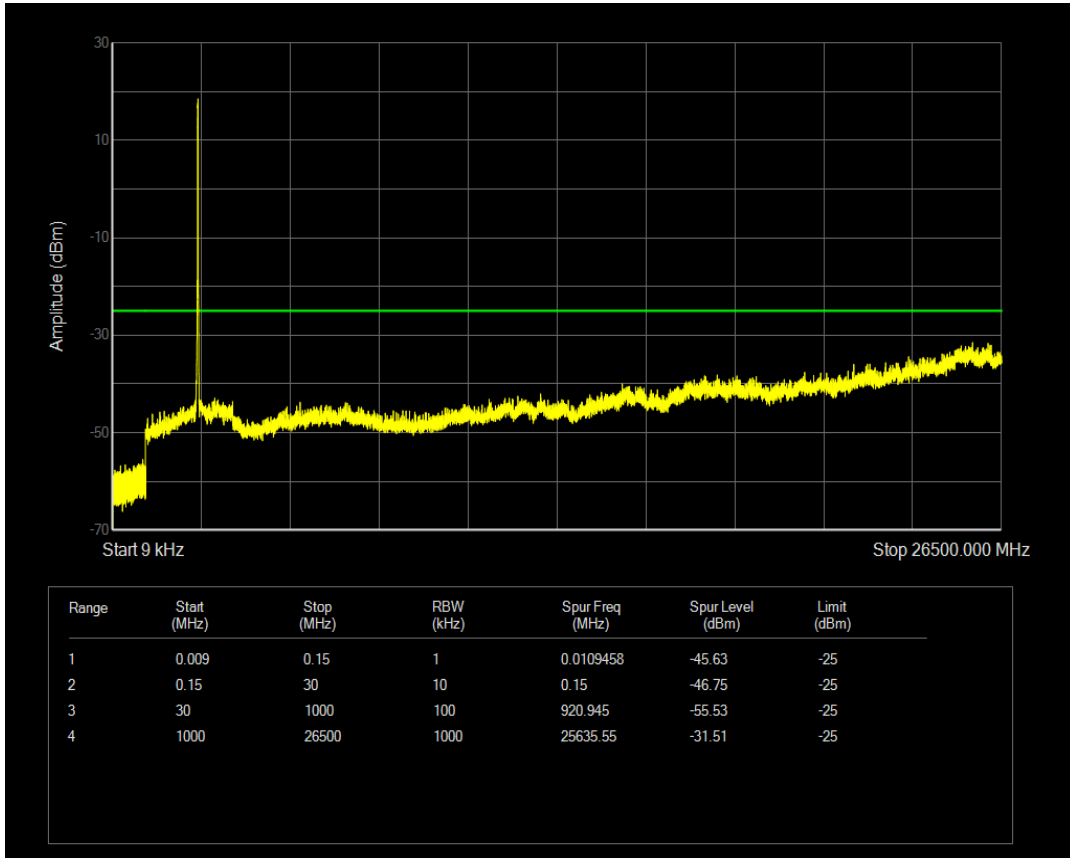

Band7 16QAM BW=20MHz Channel=20850 RB Size=100 Position=#0

Band7 16QAM BW=20MHz Channel=20850 RB Size=1 Position=#0

Band7 16QAM BW=20MHz Channel=21100 RB Size=1 Position=#0

Band7 16QAM BW=20MHz Channel=21350 RB Size=100 Position=#0

Band7 16QAM BW=20MHz Channel=21350 RB Size=1 Position=#0

Band7 16QAM BW=20MHz Channel=21100 RB Size=100 Position=#0

Band7 16QAM BW=5MHz Channel=20775 RB Size=1 Position=#0

Band7 16QAM BW=5MHz Channel=21100 RB Size=1 Position=#0