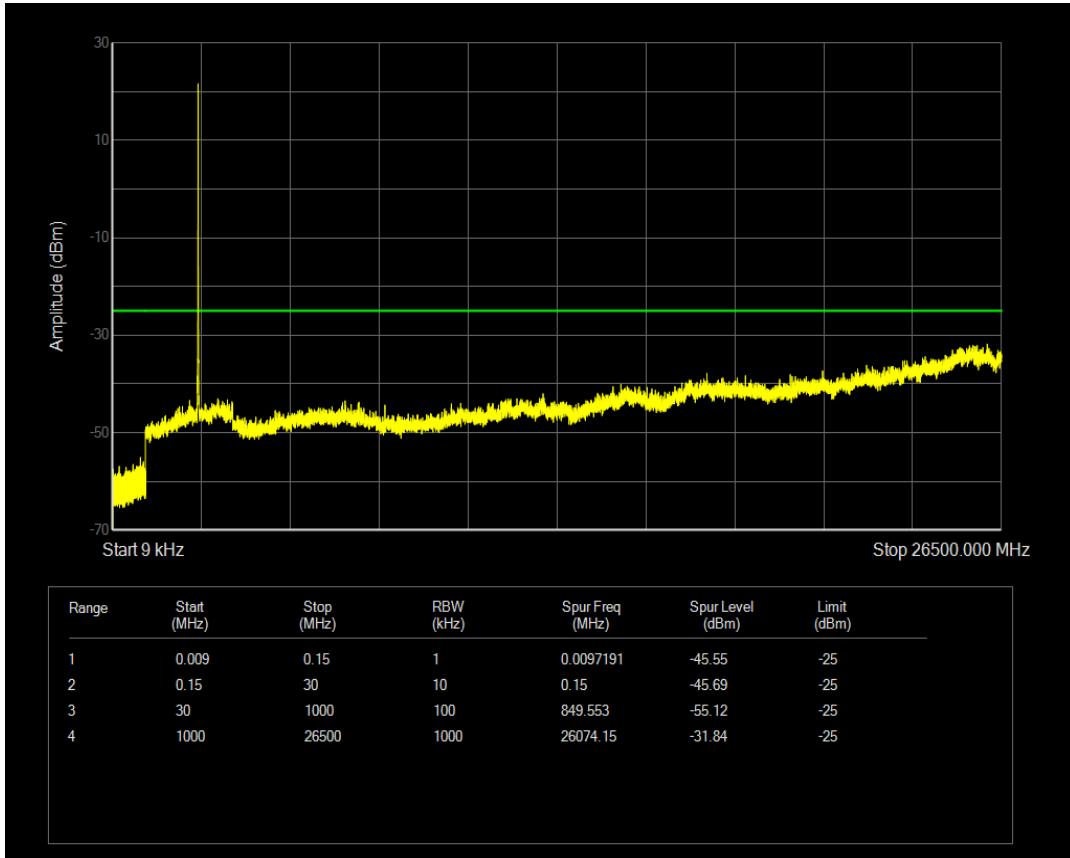

Band7 QPSK BW=5MHz Channel=21425 RB Size=25 Position=#0

Band7 QPSK BW=5MHz Channel=21100 RB Size=1 Position=#0