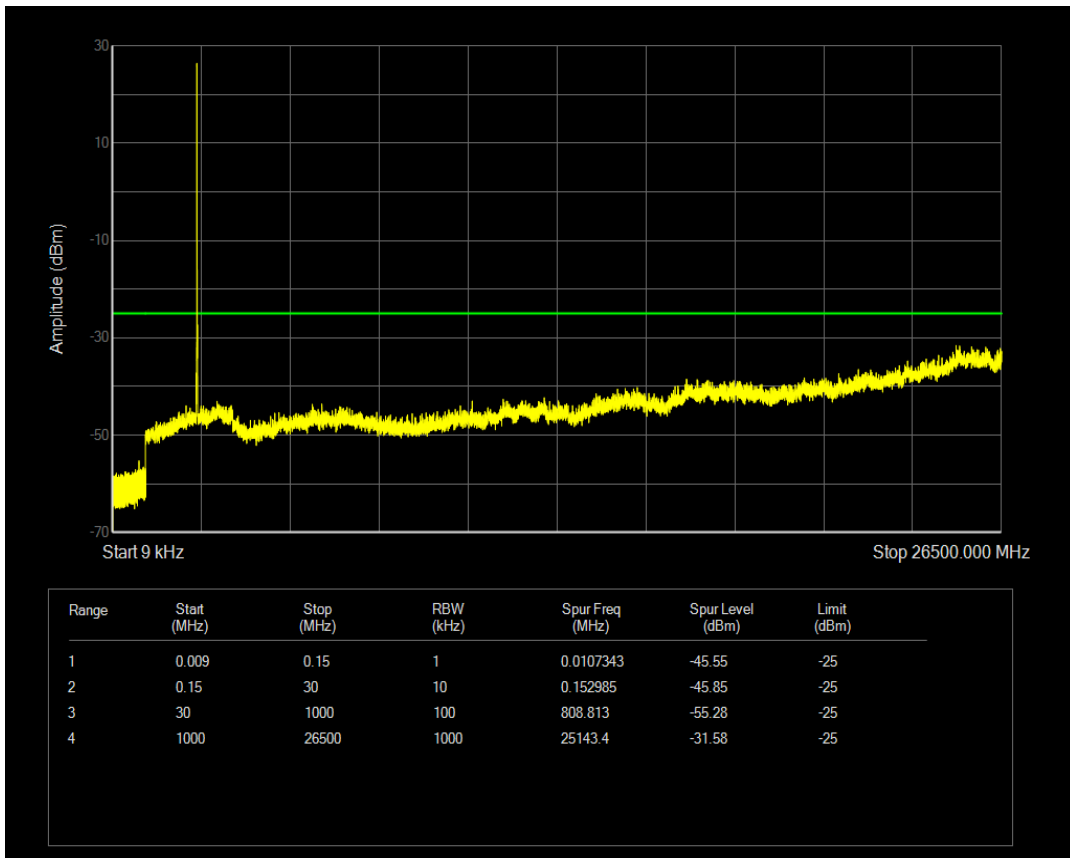

Band66 QPSK BW=5MHz Channel=132647 RB Size=25 Position=#0

Band66 QPSK BW=5MHz Channel=131997 RB Size=1 Position=#0

Band66 QPSK BW=5MHz Channel=131997 RB Size=25 Position=#0

Band66 QPSK BW=5MHz Channel=132322 RB Size=1 Position=#0

Band7 16QAM BW=10MHz Channel=20800 RB Size=1 Position=#0

Band7 16QAM BW=10MHz Channel=20800 RB Size=50 Position=#0

Band7 16QAM BW=10MHz Channel=21100 RB Size=1 Position=#0

Band7 16QAM BW=10MHz Channel=21100 RB Size=50 Position=#0