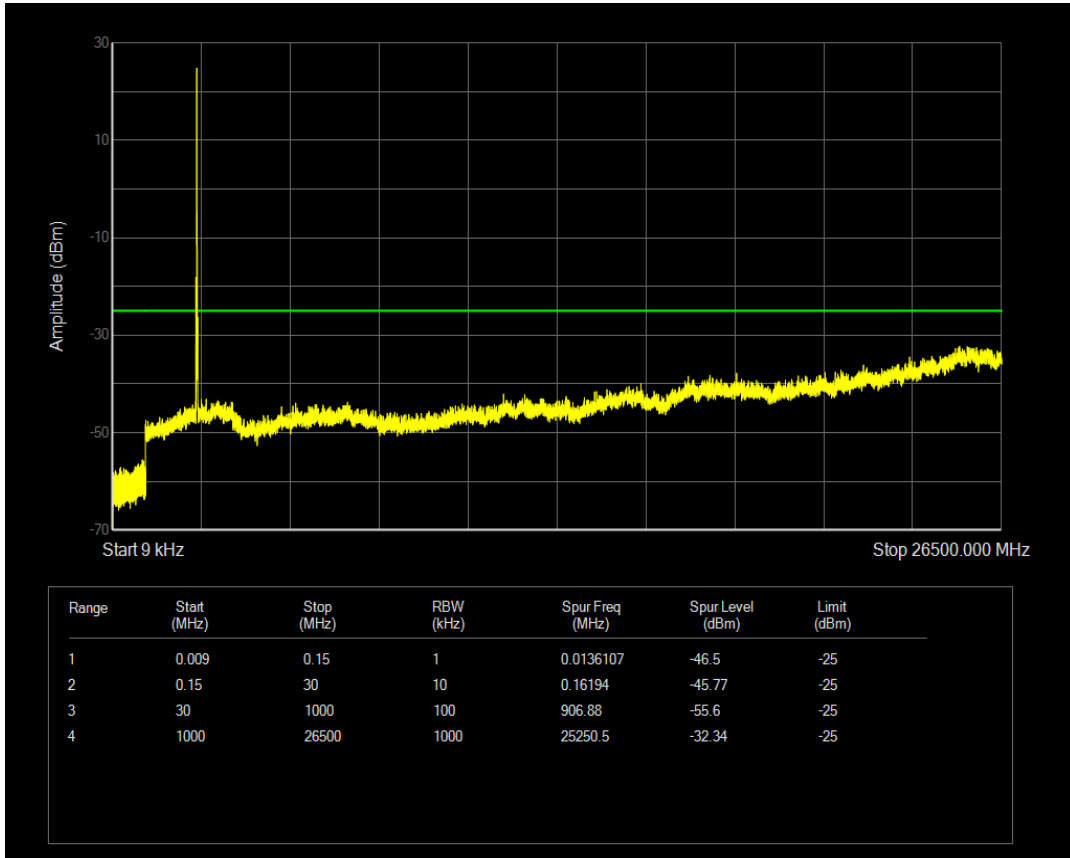

Band7 16QAM BW=15MHz Channel=21375 RB Size=75 Position=#0

Band7 16QAM BW=15MHz Channel=20825 RB Size=1 Position=#0

Band7 16QAM BW=15MHz Channel=20825 RB Size=75 Position=#0

Band7 16QAM BW=15MHz Channel=21100 RB Size=1 Position=#0

Band7 16QAM BW=20MHz Channel=20850 RB Size=100 Position=#0

Band7 16QAM BW=20MHz Channel=20850 RB Size=1 Position=#0

Band7 16QAM BW=20MHz Channel=21100 RB Size=1 Position=#0

Band7 16QAM BW=20MHz Channel=21350 RB Size=100 Position=#0