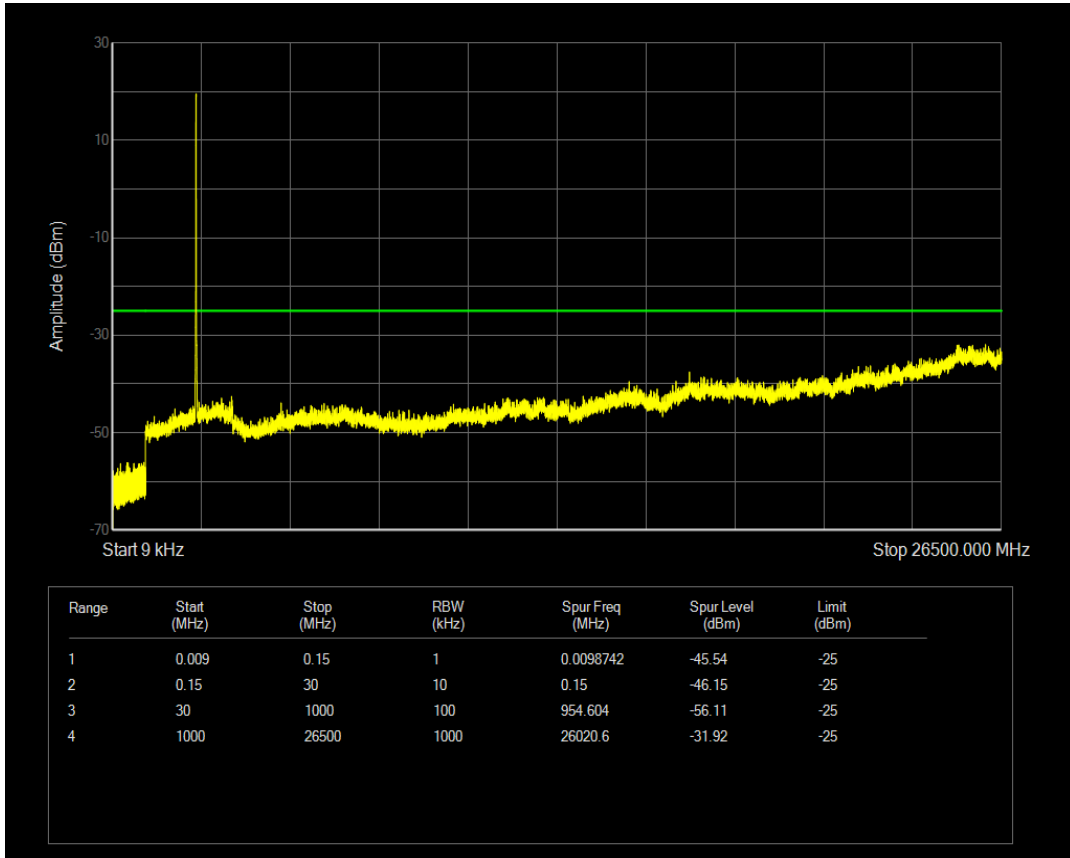

Band66 QPSK BW=5MHz Channel=132647 RB Size=25 Position=#0

Band66 QPSK BW=5MHz Channel=131997 RB Size=1 Position=#0

Band66 QPSK BW=5MHz Channel=131997 RB Size=25 Position=#0

Band66 QPSK BW=5MHz Channel=132322 RB Size=1 Position=#0

Band7 16QAM BW=10MHz Channel=20800 RB Size=1 Position=#0

Band7 16QAM BW=10MHz Channel=20800 RB Size=50 Position=#0

Band7 16QAM BW=10MHz Channel=21100 RB Size=1 Position=#0

Band7 16QAM BW=10MHz Channel=21100 RB Size=50 Position=#0