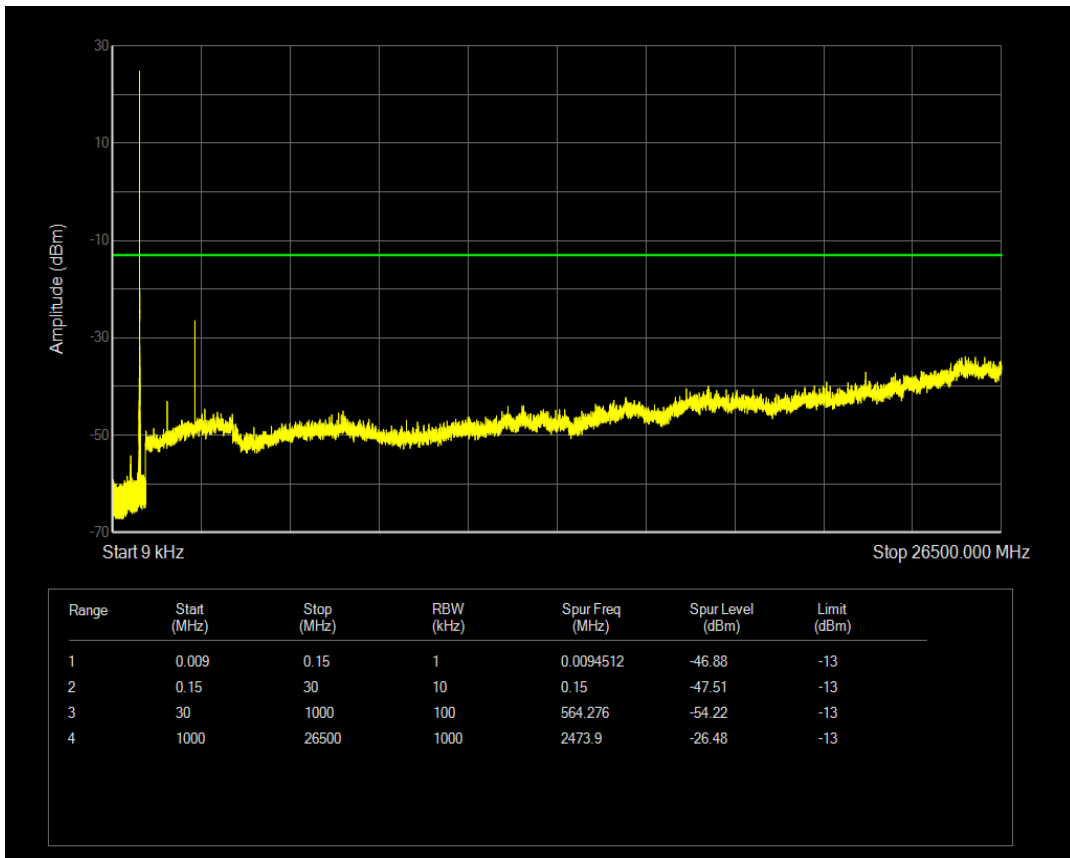

Band5 16QAM BW=1.4MHz Channel=20407 RB Size=6 Position=#0

Band5 16QAM BW=10MHz Channel=20525 RB Size=1 Position=#0

Band5 16QAM BW=10MHz Channel=20525 RB Size=50 Position=#0

Band5 16QAM BW=10MHz Channel=20450 RB Size=50 Position=#0

Band5 16QAM BW=1.4MHz Channel=20643 RB Size=6 Position=#0

Band5 16QAM BW=10MHz Channel=20450 RB Size=1 Position=#0

Band5 16QAM BW=3MHz Channel=20415 RB Size=15 Position=#0

Band5 16QAM BW=3MHz Channel=20525 RB Size=1 Position=#0

Band5 16QAM BW=3MHz Channel=20415 RB Size=1 Position=#0

Band5 16QAM BW=10MHz Channel=20600 RB Size=1 Position=#0

Band5 16QAM BW=10MHz Channel=20600 RB Size=50 Position=#0

Band5 16QAM BW=5MHz Channel=20425 RB Size=1 Position=#0