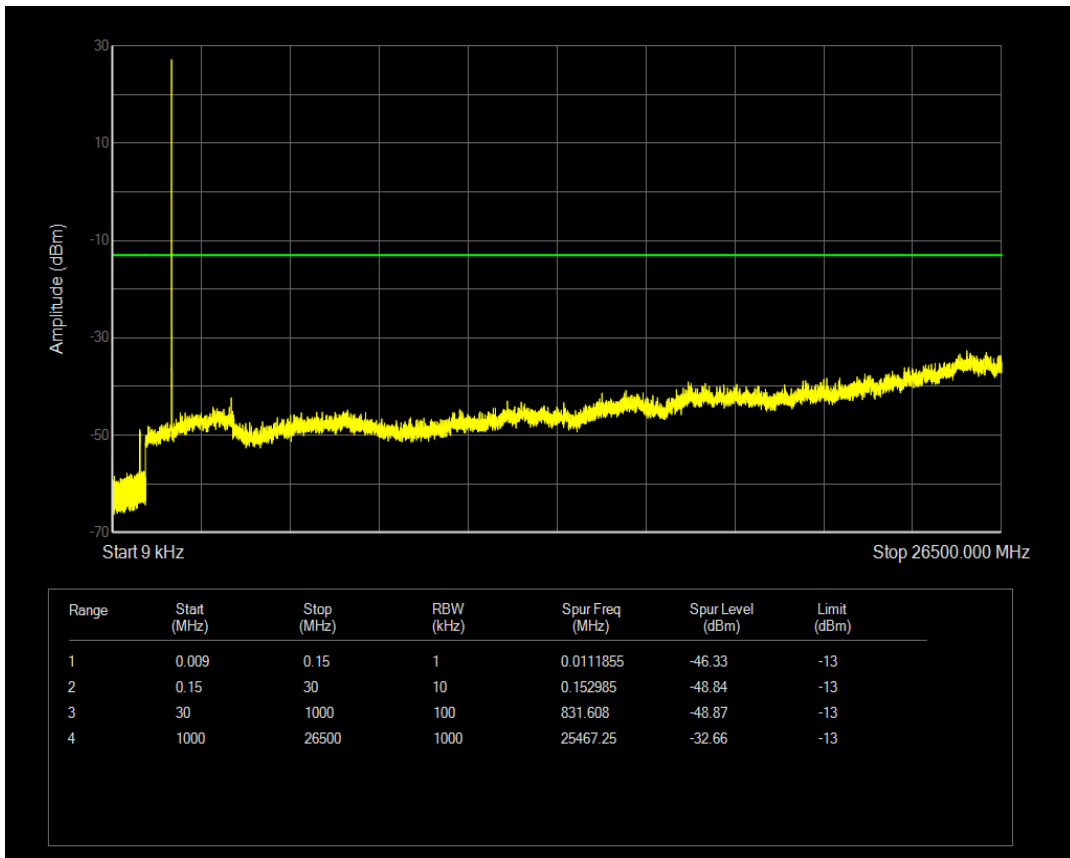

Band66 16QAM BW=3MHz Channel=132657 RB Size=1 Position=#0

Band66 16QAM BW=3MHz Channel=132657 RB Size=15 Position=#0