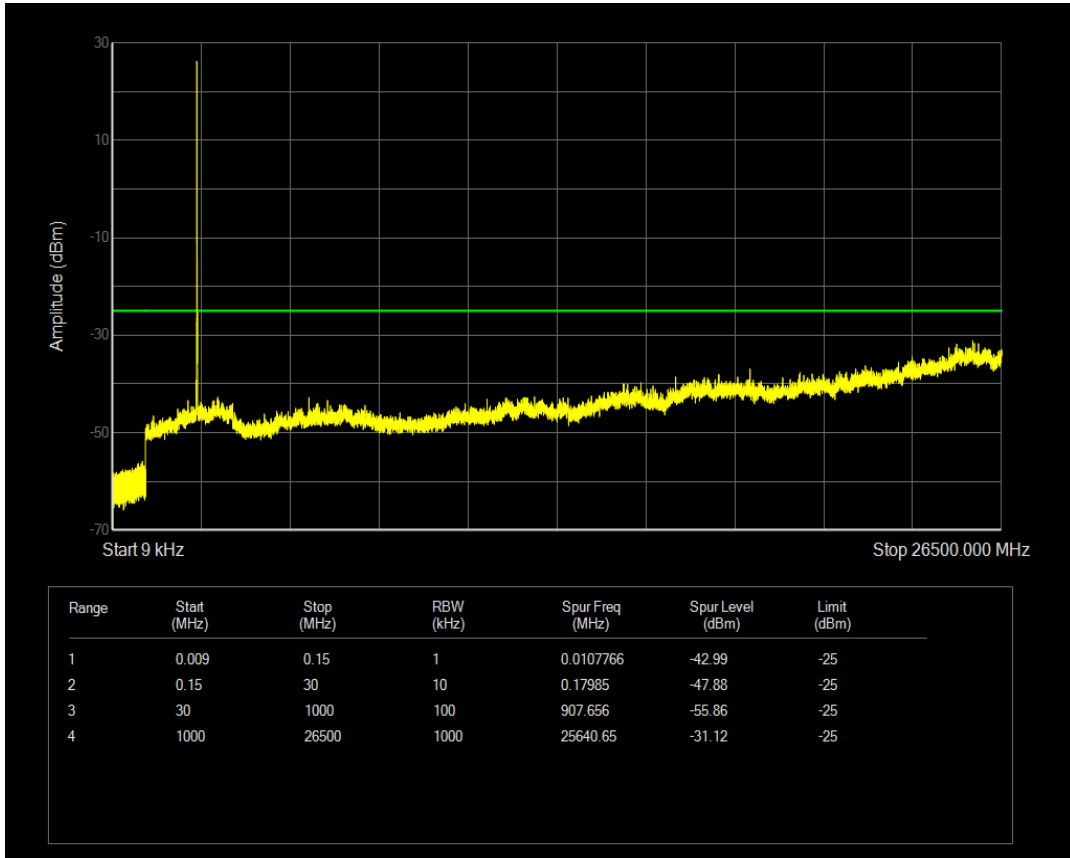

Band7 QPSK BW=10MHz Channel=21100 RB Size=1 Position=#0

Band7 QPSK BW=10MHz Channel=21100 RB Size=50 Position=#0