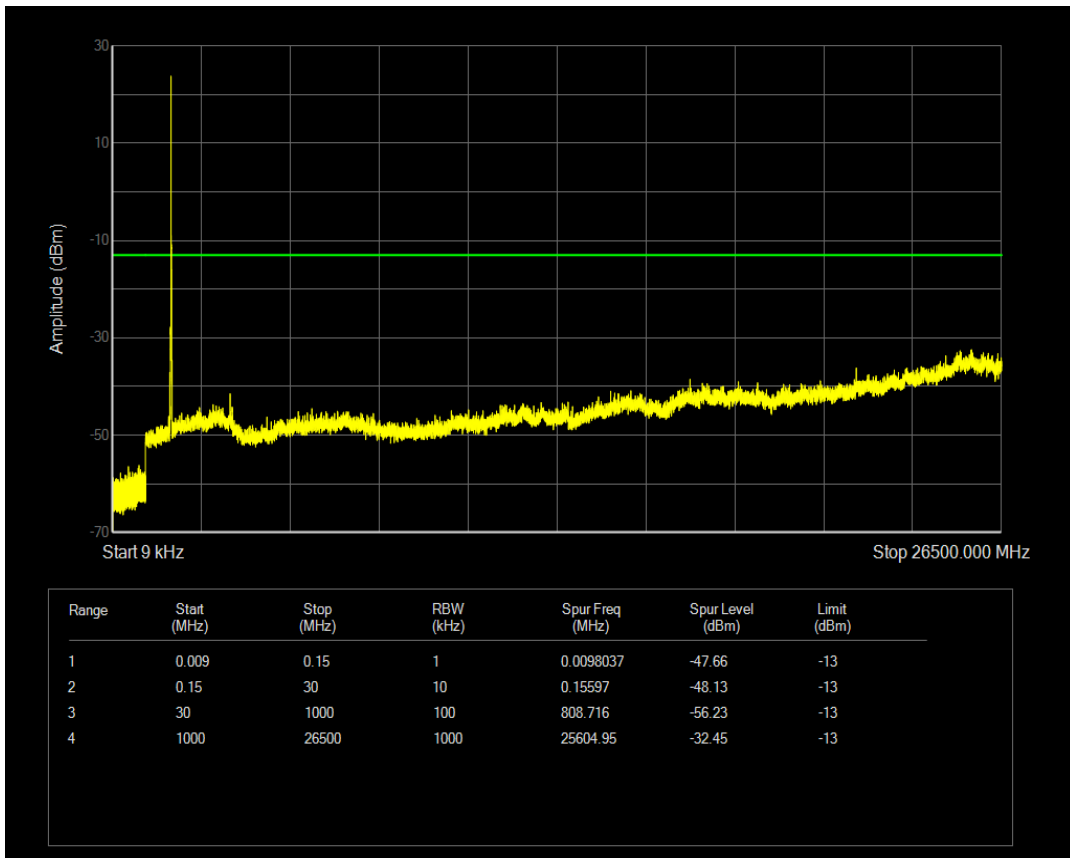

Band66 16QAM BW=20MHz Channel=132572 RB Size=1 Position=#0

Band66 16QAM BW=20MHz Channel=132572 RB Size=100 Position=#0