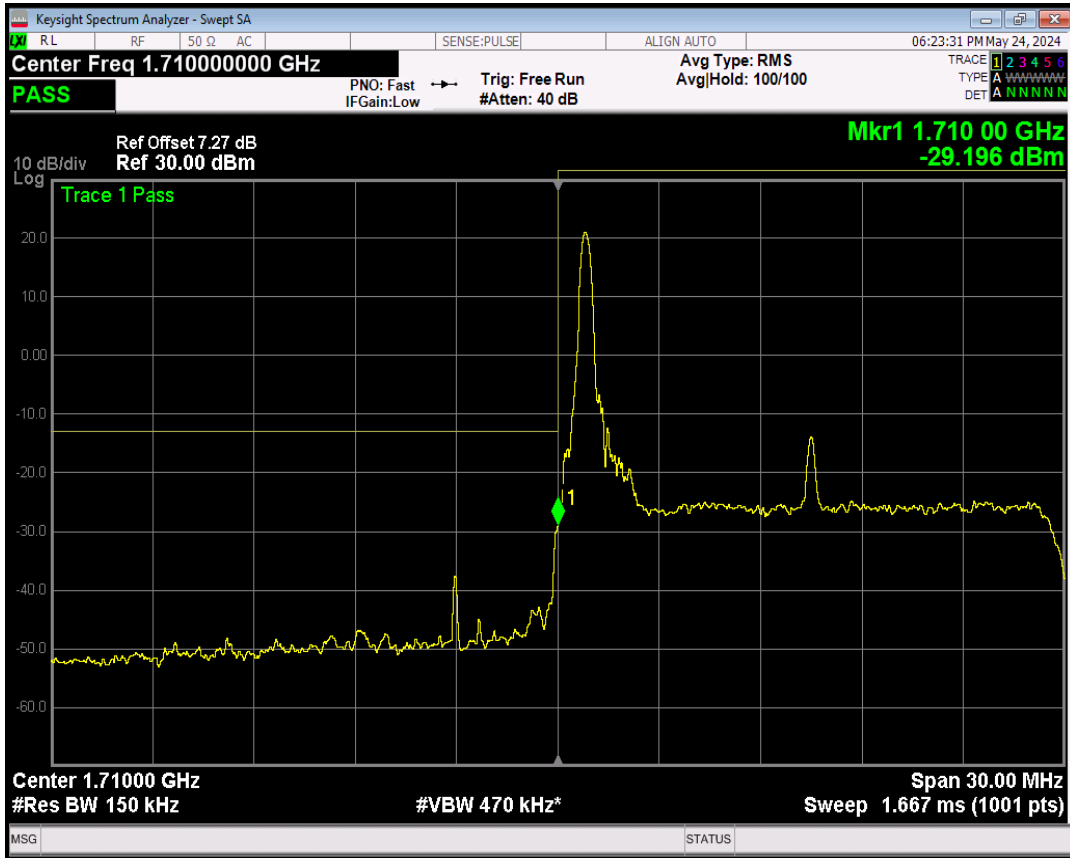

Band66 16QAM BW=15MHz Channel=132047 RB Size=1 Position=#0

Band66 16QAM BW=10MHz Channel=132622 RB Size=1 Position=#Max