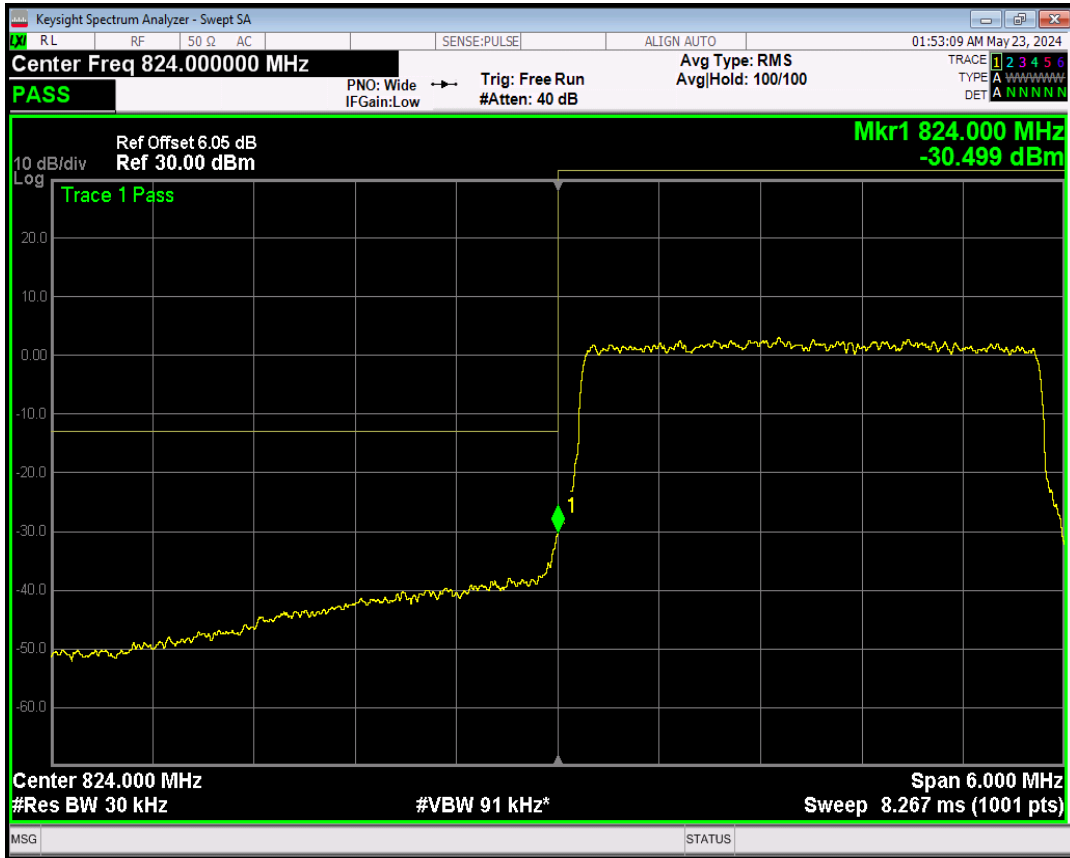

Band5 16QAM BW=3MHz Channel=20415 RB Size=15 Position=#0

Band5 16QAM BW=3MHz Channel=20635 RB Size=1 Position=#0