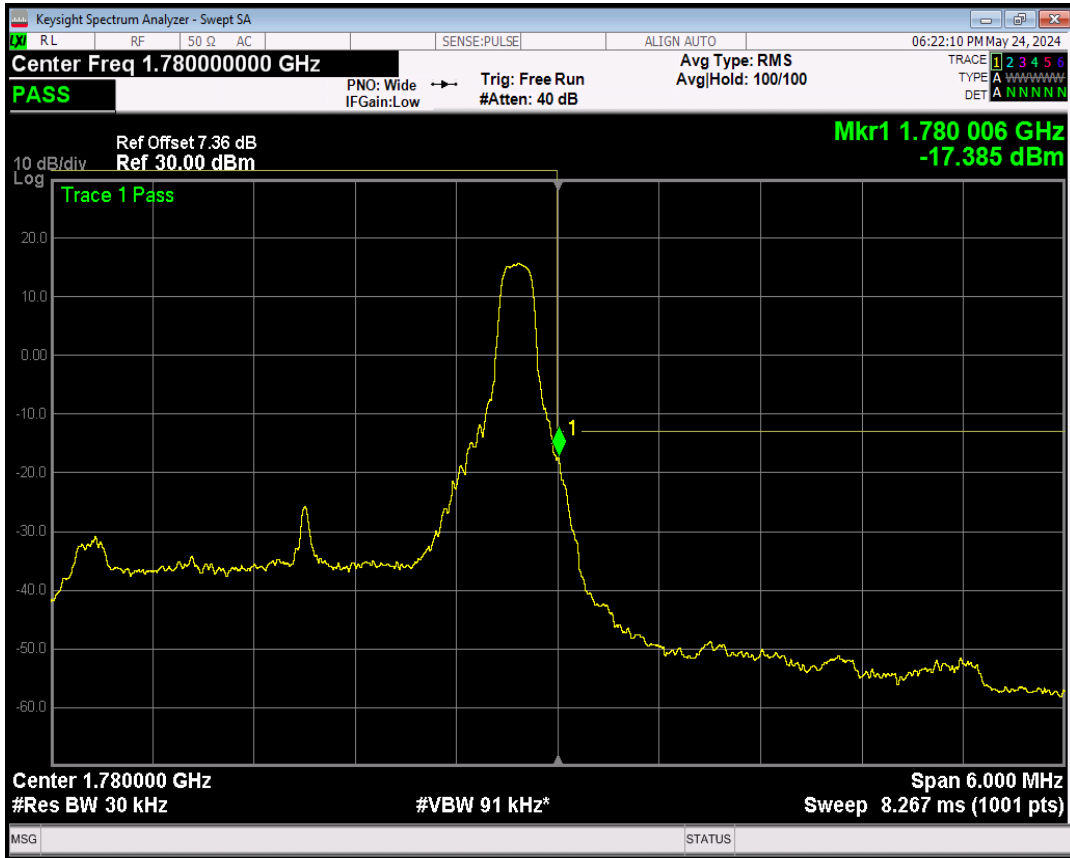

Band66 QPSK BW=5MHz Channel=131997 RB Size=1 Position=#Max

Band66 QPSK BW=3MHz Channel=131987 RB Size=15 Position=#0

Band66 QPSK BW=3MHz Channel=132657 RB Size=1 Position=#0

Band66 QPSK BW=3MHz Channel=132657 RB Size=1 Position=#Max