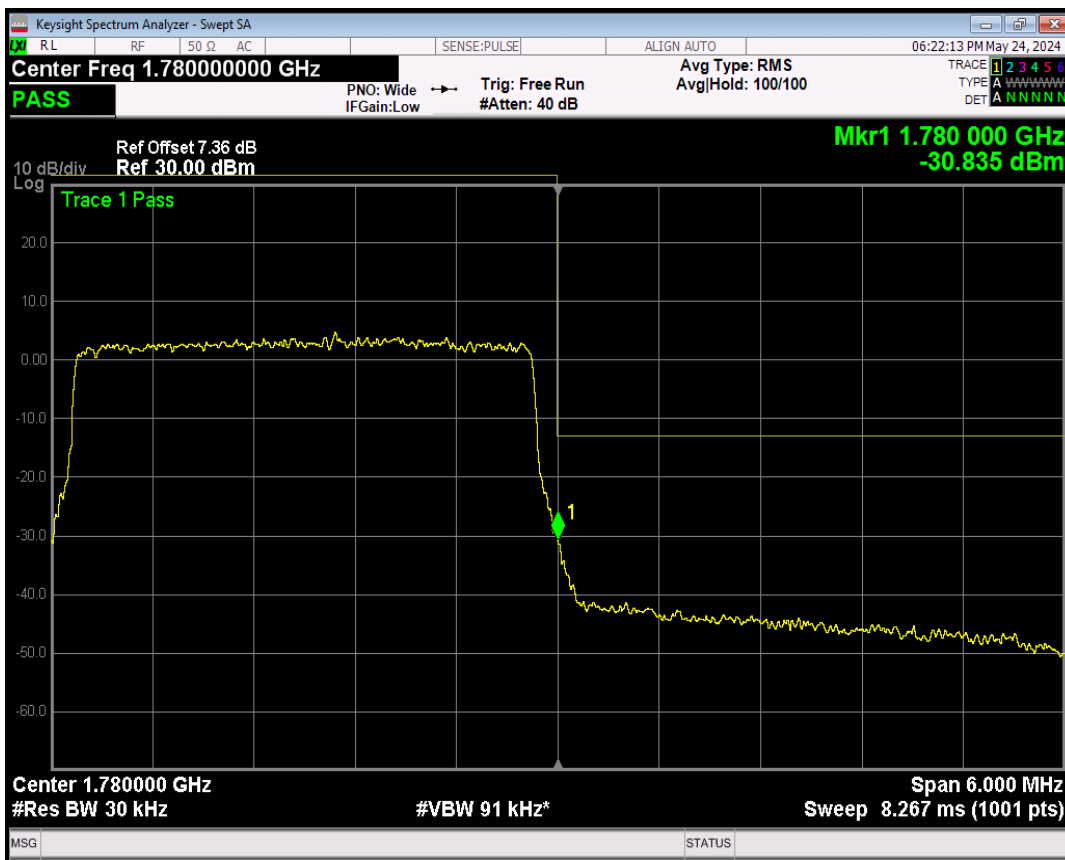

Band66 QPSK BW=3MHz Channel=132657 RB Size=15 Position=#0

Band66 QPSK BW=5MHz Channel=131997 RB Size=1 Position=#0