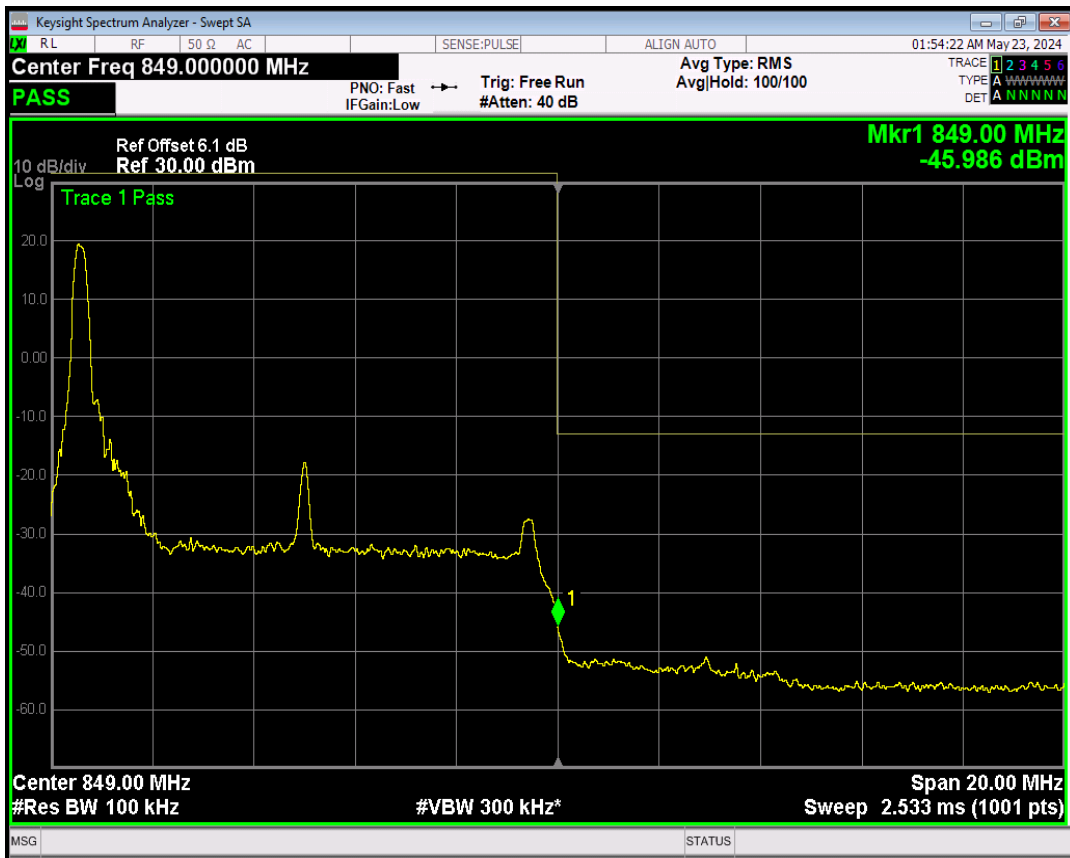

Band5 16QAM BW=10MHz Channel=20600 RB Size=1 Position=#0

Band5 16QAM BW=3MHz Channel=20635 RB Size=1 Position=#Max