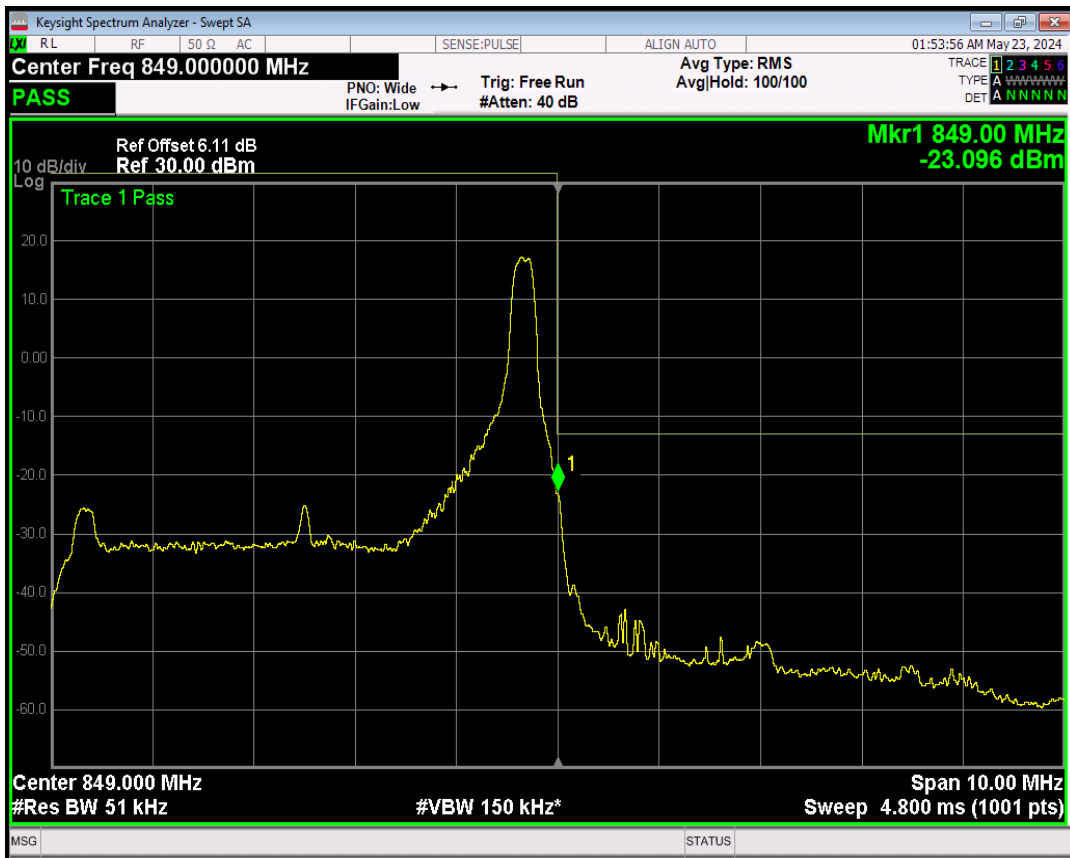

Band5 16QAM BW=5MHz Channel=20625 RB Size=1 Position=#Max

Band5 16QAM BW=5MHz Channel=20625 RB Size=25 Position=#0