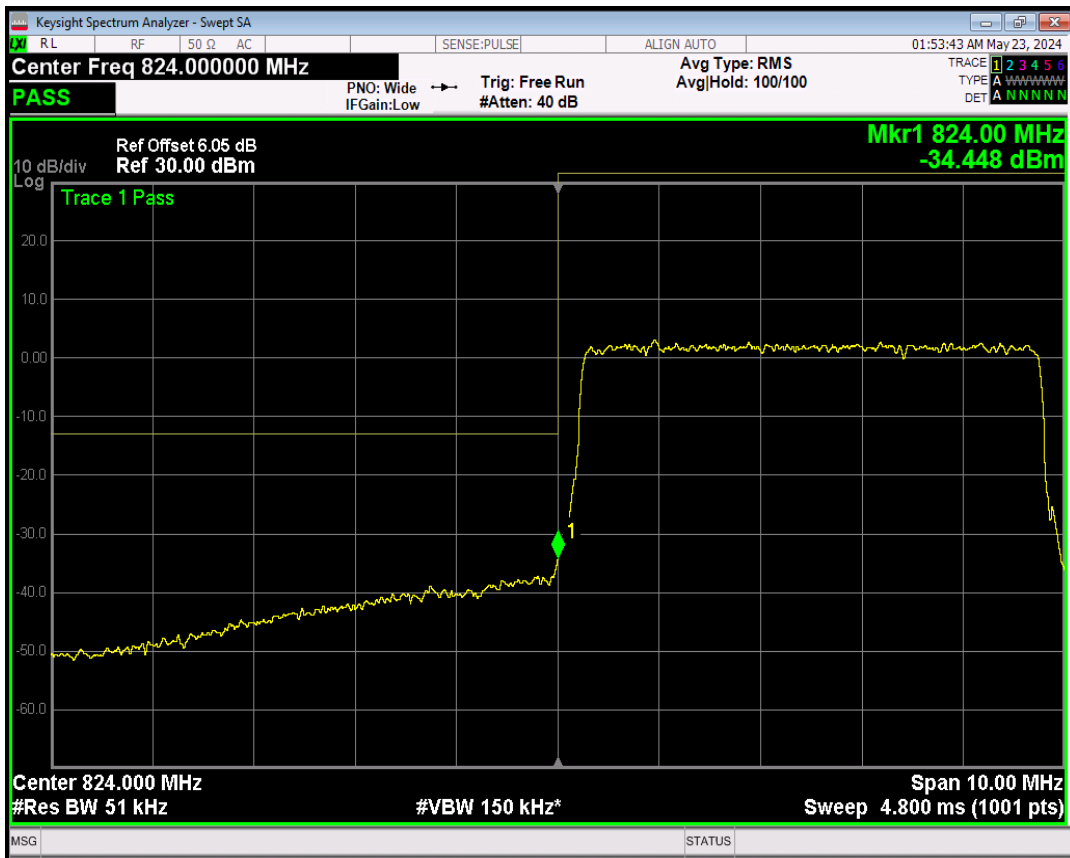

Band5 16QAM BW=5MHz Channel=20425 RB Size=25 Position=#0

Band5 16QAM BW=5MHz Channel=20625 RB Size=1 Position=#0