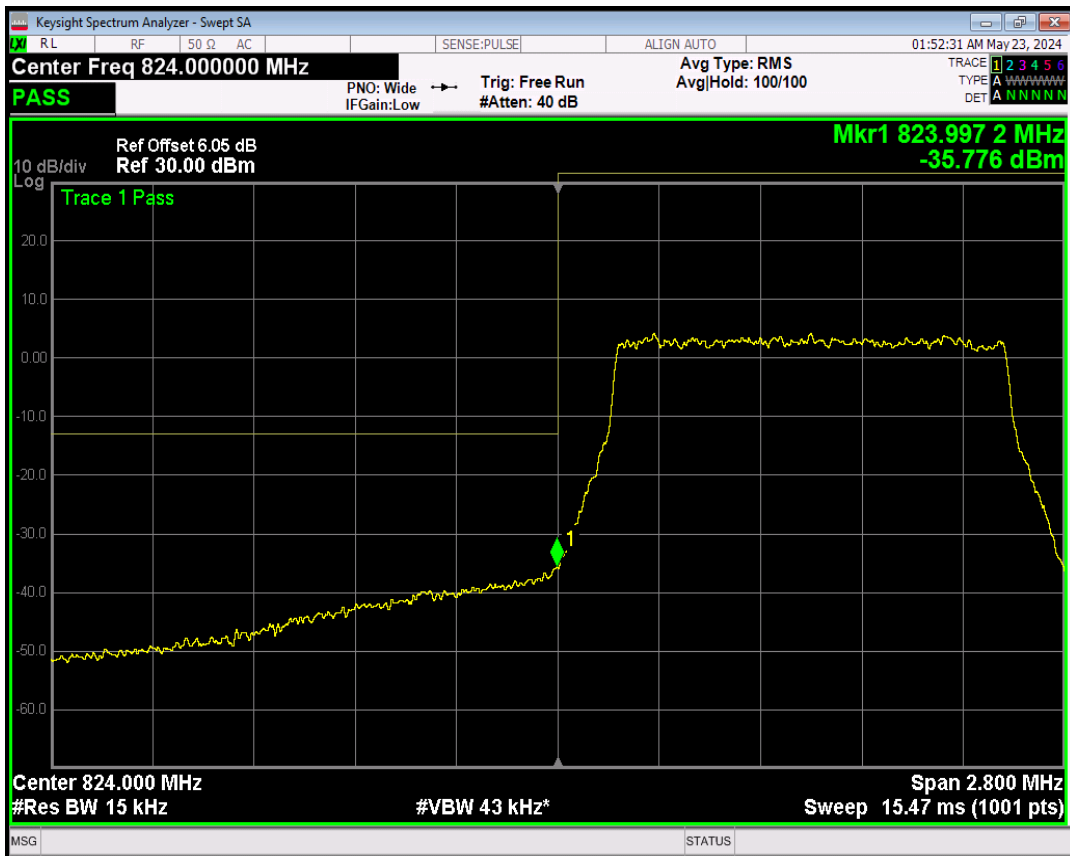

Band5 16QAM BW=1.4MHz Channel=20407 RB Size=6 Position=#0

Band5 16QAM BW=1.4MHz Channel=20407 RB Size=1 Position=#Max