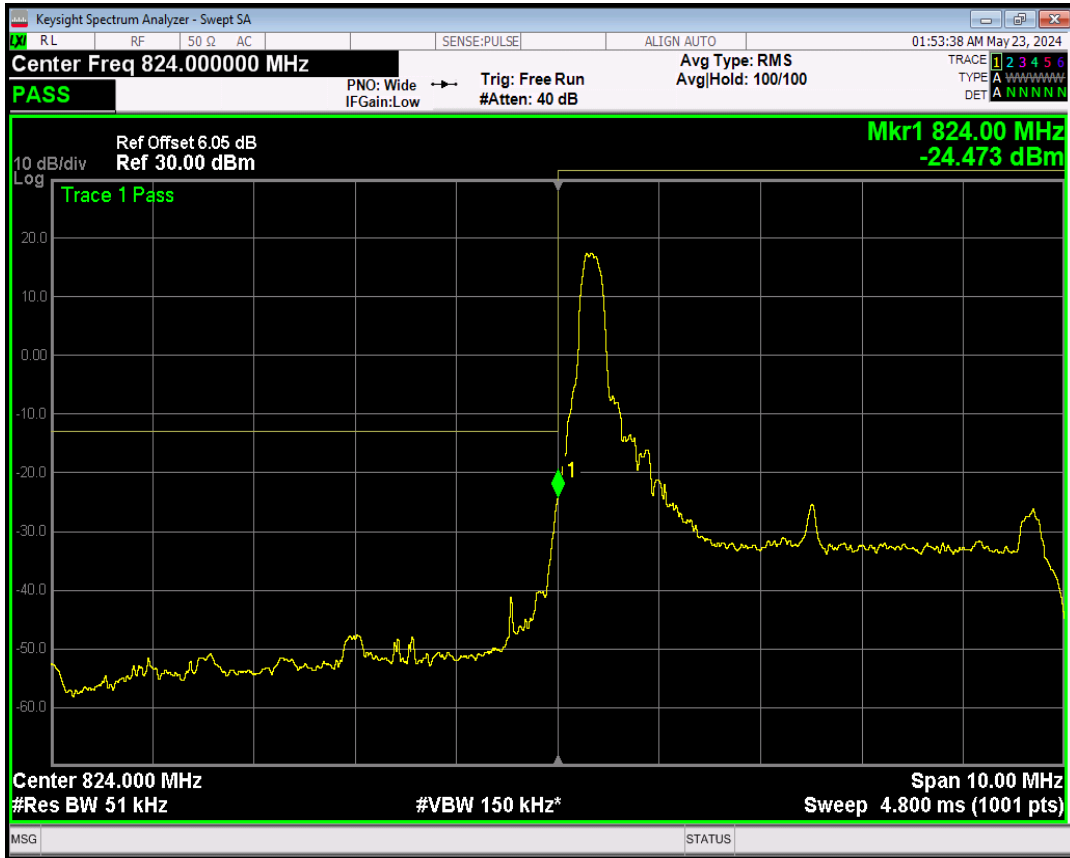

Band5 16QAM BW=10MHz Channel=20600 RB Size=1 Position=#0

Band5 16QAM BW=3MHz Channel=20635 RB Size=1 Position=#Max

Band5 16QAM BW=3MHz Channel=20635 RB Size=15 Position=#0

Band5 16QAM BW=5MHz Channel=20425 RB Size=1 Position=#0