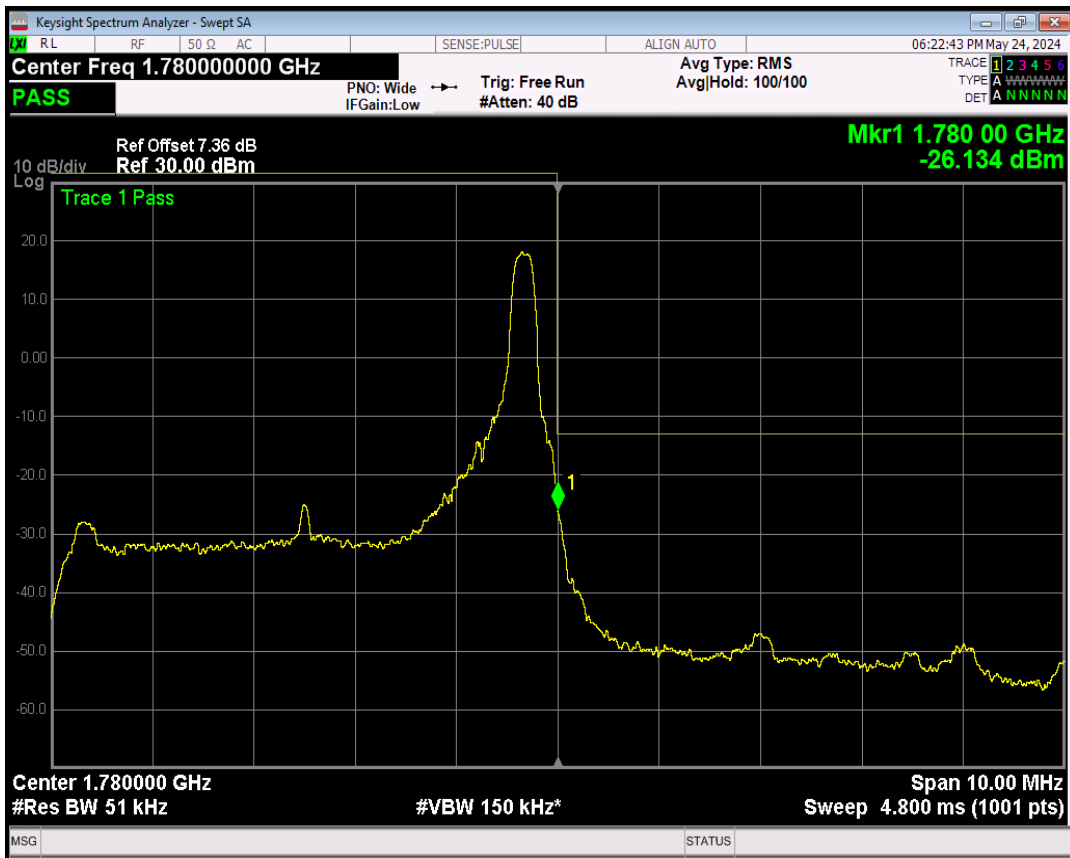

Band66 QPSK BW=5MHz Channel=132647 RB Size=1 Position=#Max

Band66 QPSK BW=5MHz Channel=132647 RB Size=25 Position=#0