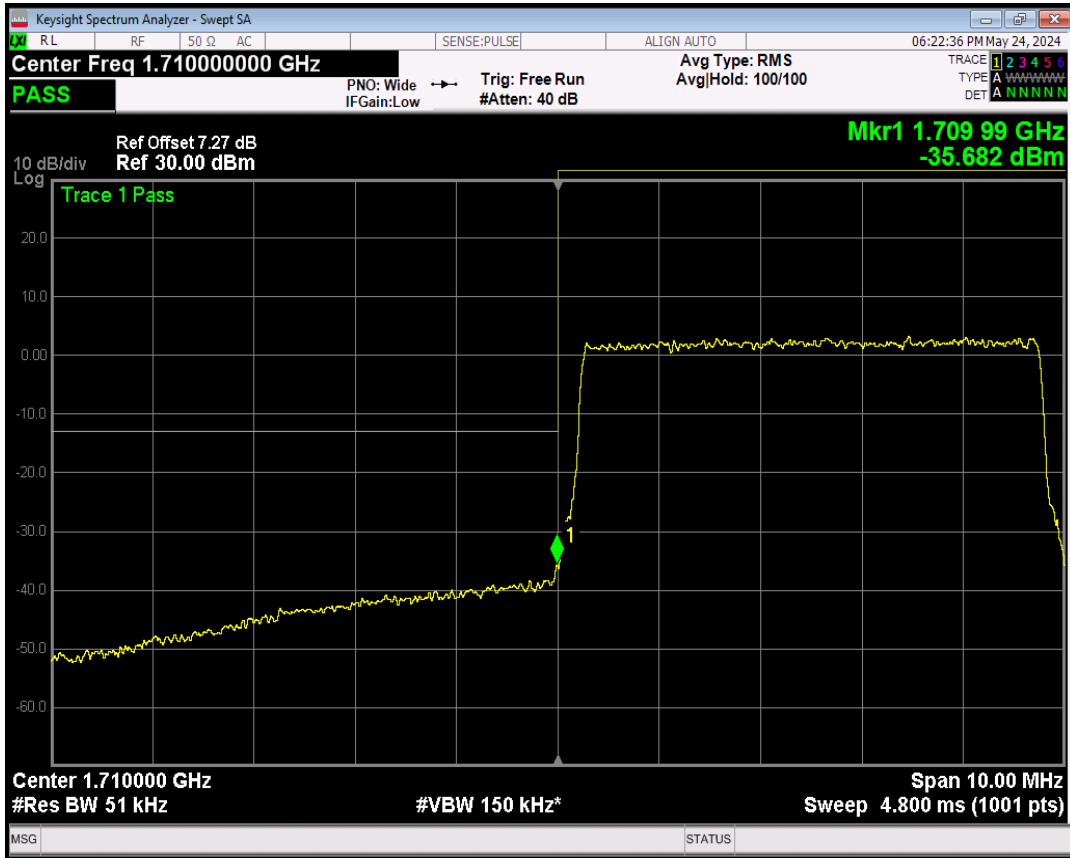

Band66 16QAM BW=3MHz Channel=131987 RB Size=1 Position=#Max

Band66 16QAM BW=3MHz Channel=131987 RB Size=15 Position=#0

Band66 16QAM BW=3MHz Channel=132657 RB Size=1 Position=#0

Band66 16QAM BW=5MHz Channel=131997 RB Size=25 Position=#0