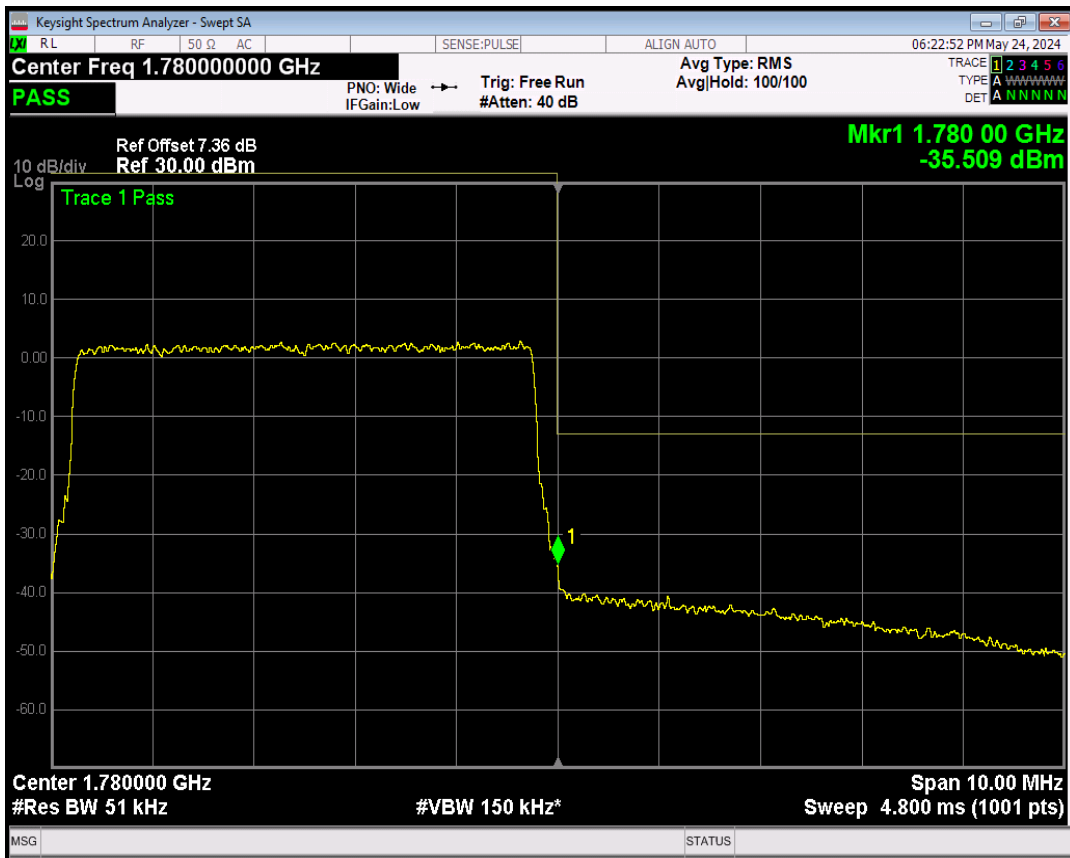

Band66 16QAM BW=5MHz Channel=132647 RB Size=25 Position=#0

Band66 QPSK BW=10MHz Channel=132022 RB Size=1 Position=#0