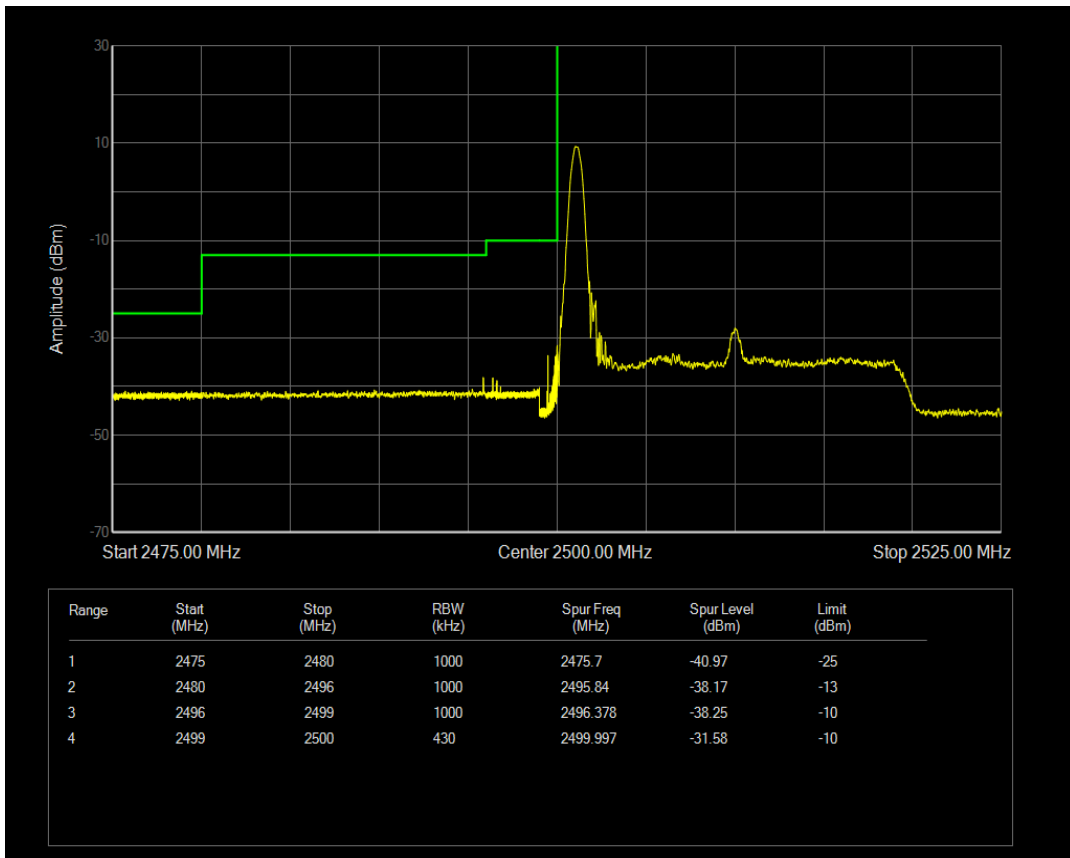

Band7 16QAM BW=15MHz Channel=20825 RB Size=75 Position=#0

Band7 16QAM BW=15MHz Channel=20825 RB Size=1 Position=#Max

Band7 16QAM BW=20MHz Channel=20850 RB Size=1 Position=#Max

Band7 16QAM BW=20MHz Channel=20850 RB Size=100 Position=#0

Band7 16QAM BW=20MHz Channel=20850 RB Size=1 Position=#0

Band7 16QAM BW=15MHz Channel=21375 RB Size=1 Position=#Max

Band7 16QAM BW=15MHz Channel=21375 RB Size=75 Position=#0

Band7 16QAM BW=20MHz Channel=21350 RB Size=100 Position=#0