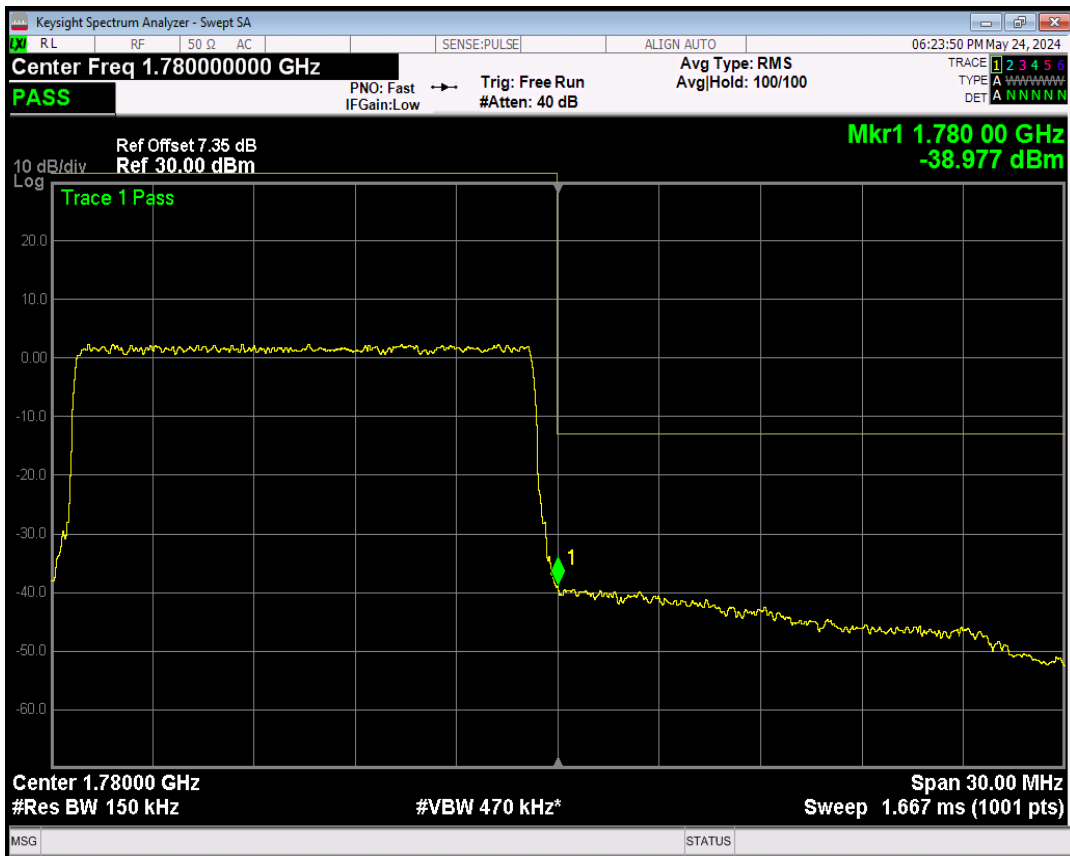

Band66 16QAM BW=15MHz Channel=132597 RB Size=75 Position=#0

Band66 16QAM BW=15MHz Channel=132597 RB Size=1 Position=#0