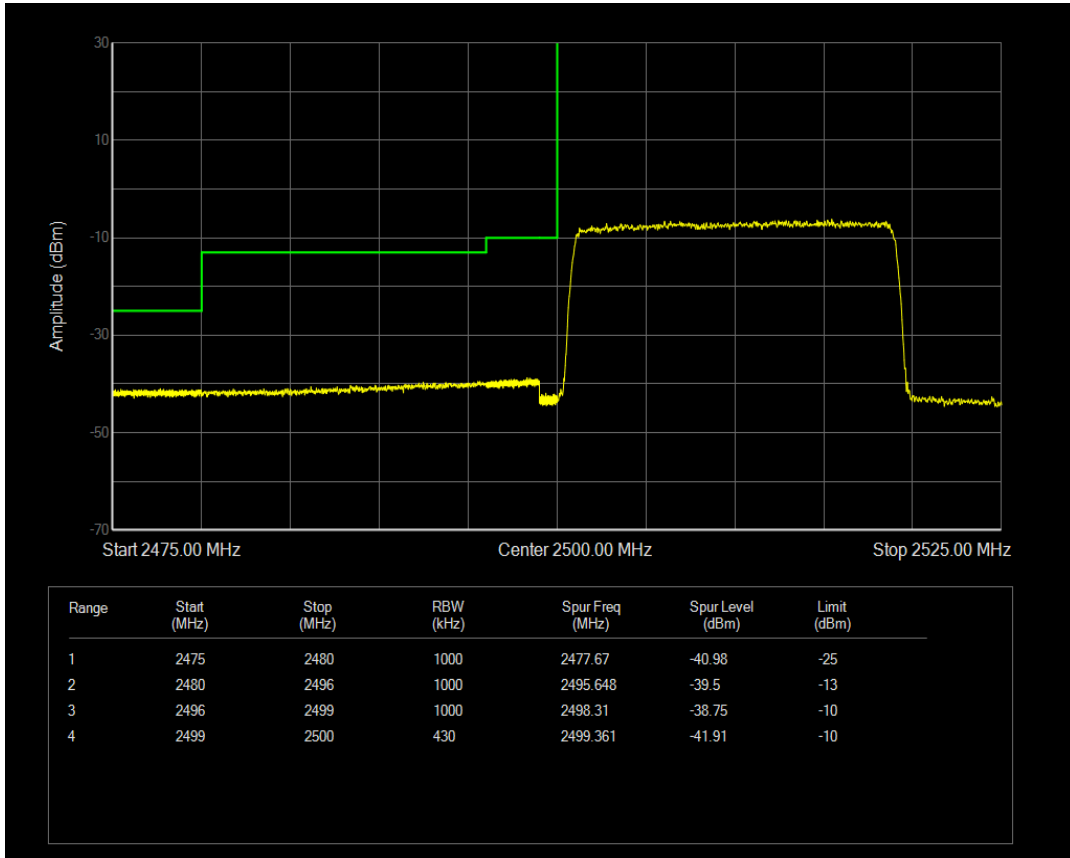

Band7 16QAM BW=15MHz Channel=20825 RB Size=75 Position=#0

Band7 16QAM BW=15MHz Channel=20825 RB Size=1 Position=#Max

Band7 16QAM BW=20MHz Channel=20850 RB Size=1 Position=#Max

Band7 16QAM BW=20MHz Channel=20850 RB Size=100 Position=#0

Band7 16QAM BW=20MHz Channel=20850 RB Size=1 Position=#0

Band7 16QAM BW=15MHz Channel=21375 RB Size=1 Position=#Max

Band7 16QAM BW=15MHz Channel=21375 RB Size=75 Position=#0

Band7 16QAM BW=20MHz Channel=21350 RB Size=100 Position=#0