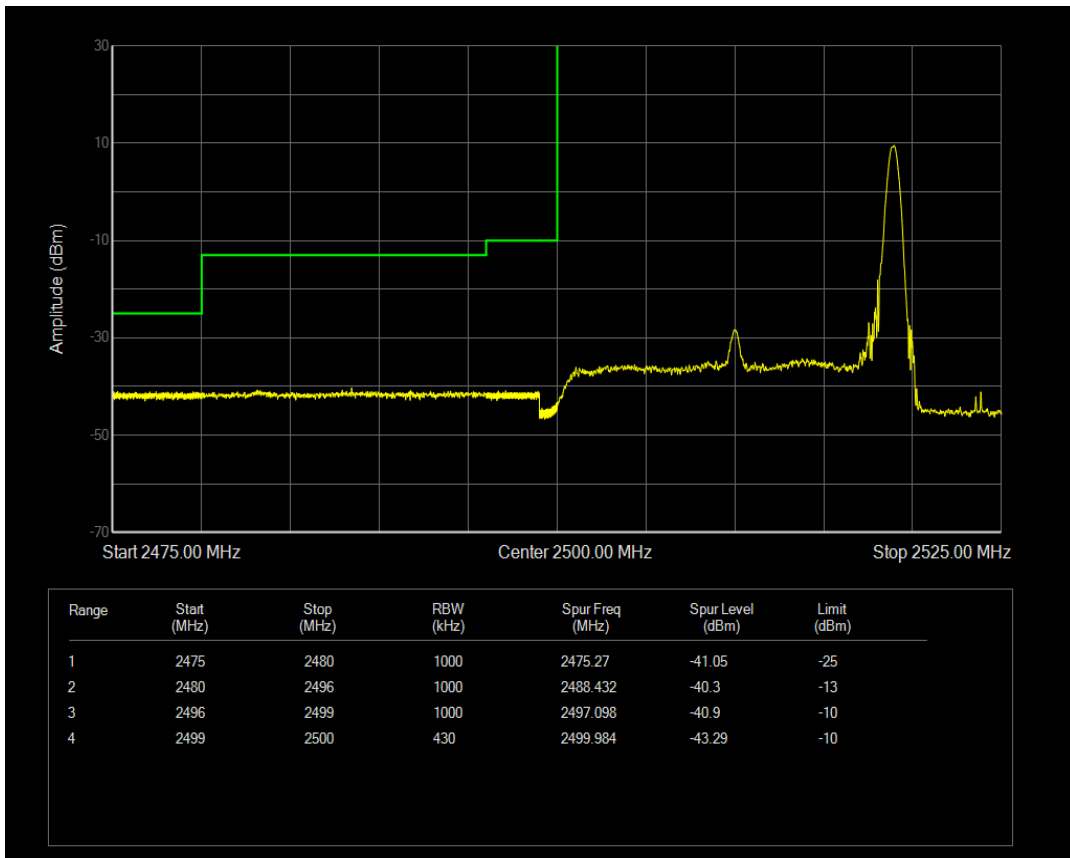

Band7 16QAM BW=10MHz Channel=20800 RB Size=1 Position=#0

Band7 16QAM BW=10MHz Channel=20800 RB Size=1 Position=#Max

Band7 16QAM BW=10MHz Channel=20800 RB Size=50 Position=#0

Band7 16QAM BW=10MHz Channel=21400 RB Size=1 Position=#Max

Band7 16QAM BW=10MHz Channel=21400 RB Size=1 Position=#0

Band7 16QAM BW=15MHz Channel=20825 RB Size=1 Position=#0

Band7 16QAM BW=10MHz Channel=21400 RB Size=50 Position=#0

Band7 16QAM BW=15MHz Channel=21375 RB Size=1 Position=#0

Band7 16QAM BW=15MHz Channel=20825 RB Size=75 Position=#0

Band7 16QAM BW=15MHz Channel=20825 RB Size=1 Position=#Max

Band7 16QAM BW=20MHz Channel=20850 RB Size=1 Position=#Max

Band7 16QAM BW=20MHz Channel=20850 RB Size=100 Position=#0