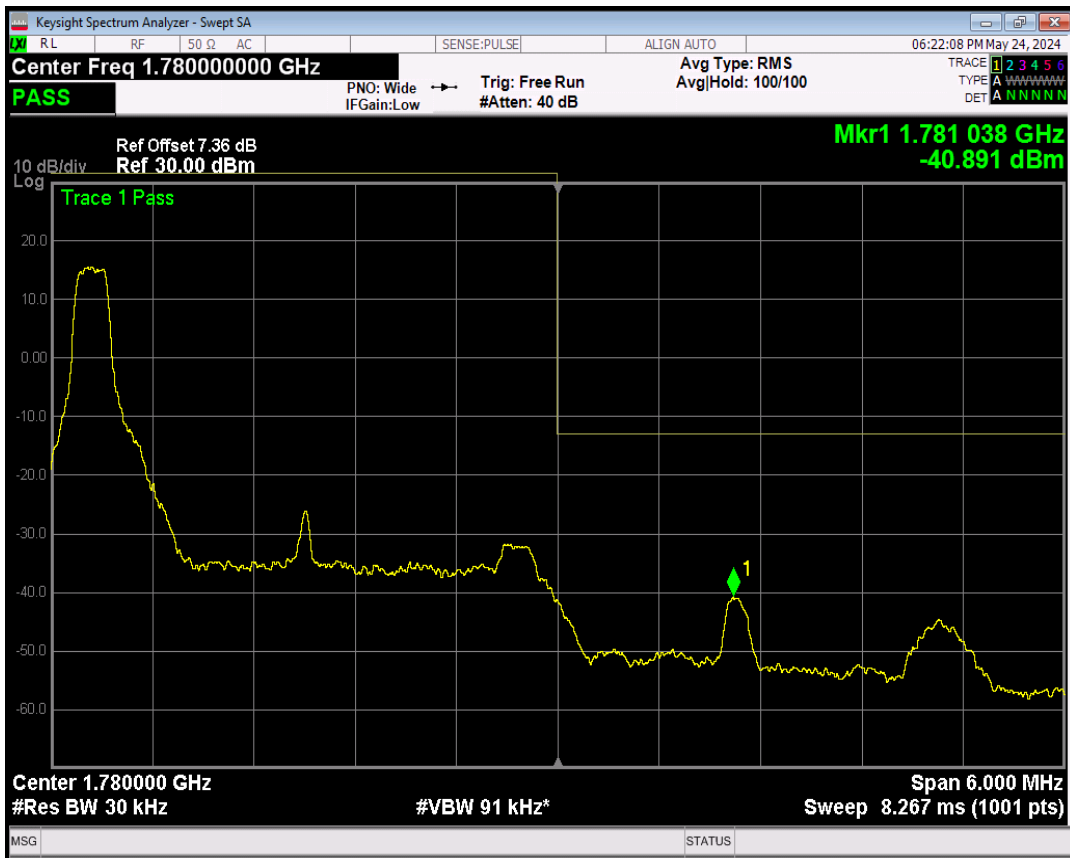

Band66 QPSK BW=3MHz Channel=132657 RB Size=1 Position=#0

Band66 QPSK BW=3MHz Channel=132657 RB Size=1 Position=#Max