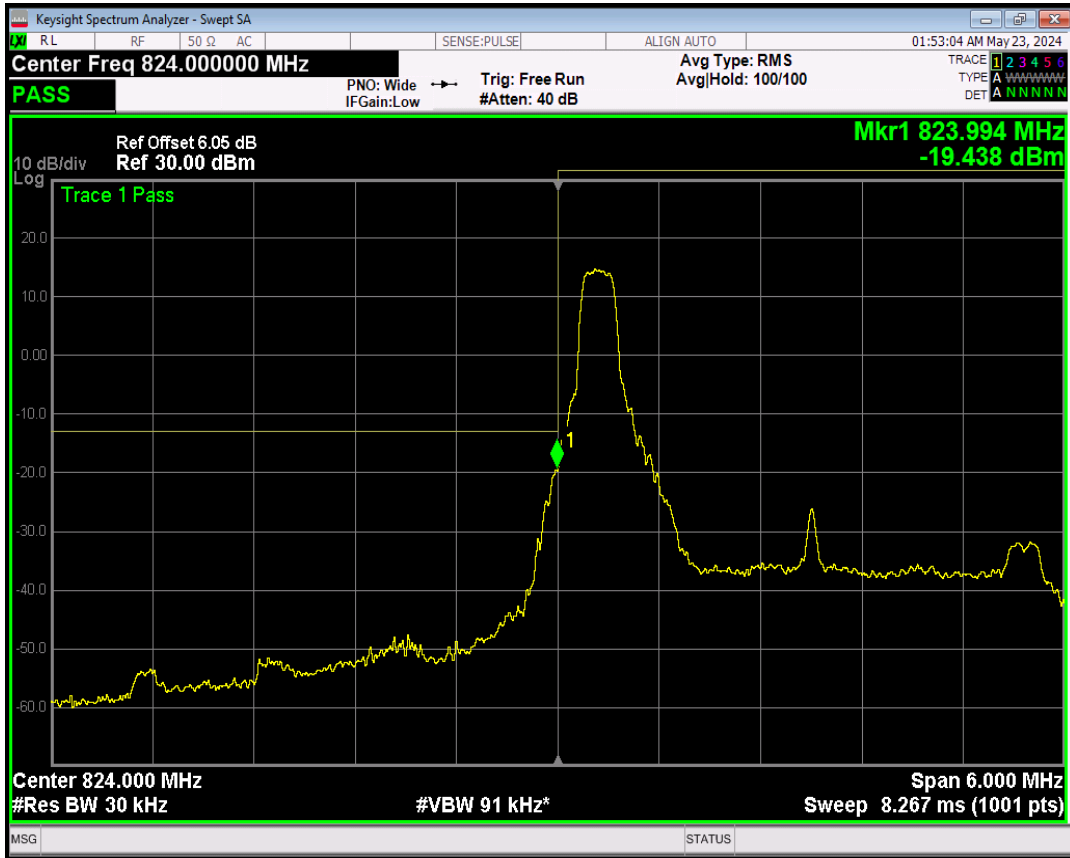

Band5 16QAM BW=3MHz Channel=20415 RB Size=1 Position=#0

Band5 16QAM BW=10MHz Channel=20600 RB Size=1 Position=#Max