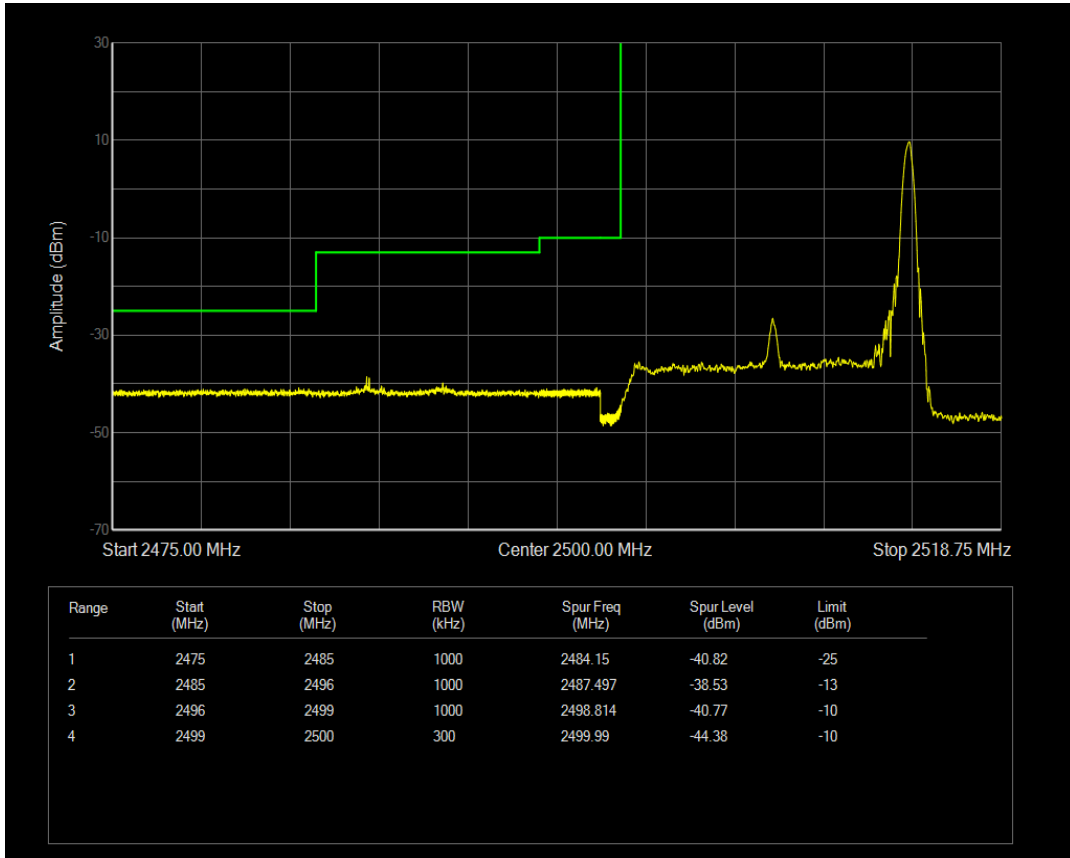

Band7 16QAM BW=10MHz Channel=20800 RB Size=1 Position=#0

Band7 16QAM BW=10MHz Channel=20800 RB Size=1 Position=#Max

Band7 16QAM BW=10MHz Channel=20800 RB Size=50 Position=#0

Band7 16QAM BW=10MHz Channel=21400 RB Size=1 Position=#Max

Band7 16QAM BW=10MHz Channel=21400 RB Size=1 Position=#0

Band7 16QAM BW=15MHz Channel=20825 RB Size=1 Position=#0

Band7 16QAM BW=10MHz Channel=21400 RB Size=50 Position=#0

Band7 16QAM BW=15MHz Channel=21375 RB Size=1 Position=#0

Band7 16QAM BW=15MHz Channel=20825 RB Size=75 Position=#0

Band7 16QAM BW=15MHz Channel=20825 RB Size=1 Position=#Max

Band7 16QAM BW=20MHz Channel=20850 RB Size=1 Position=#Max

Band7 16QAM BW=20MHz Channel=20850 RB Size=100 Position=#0