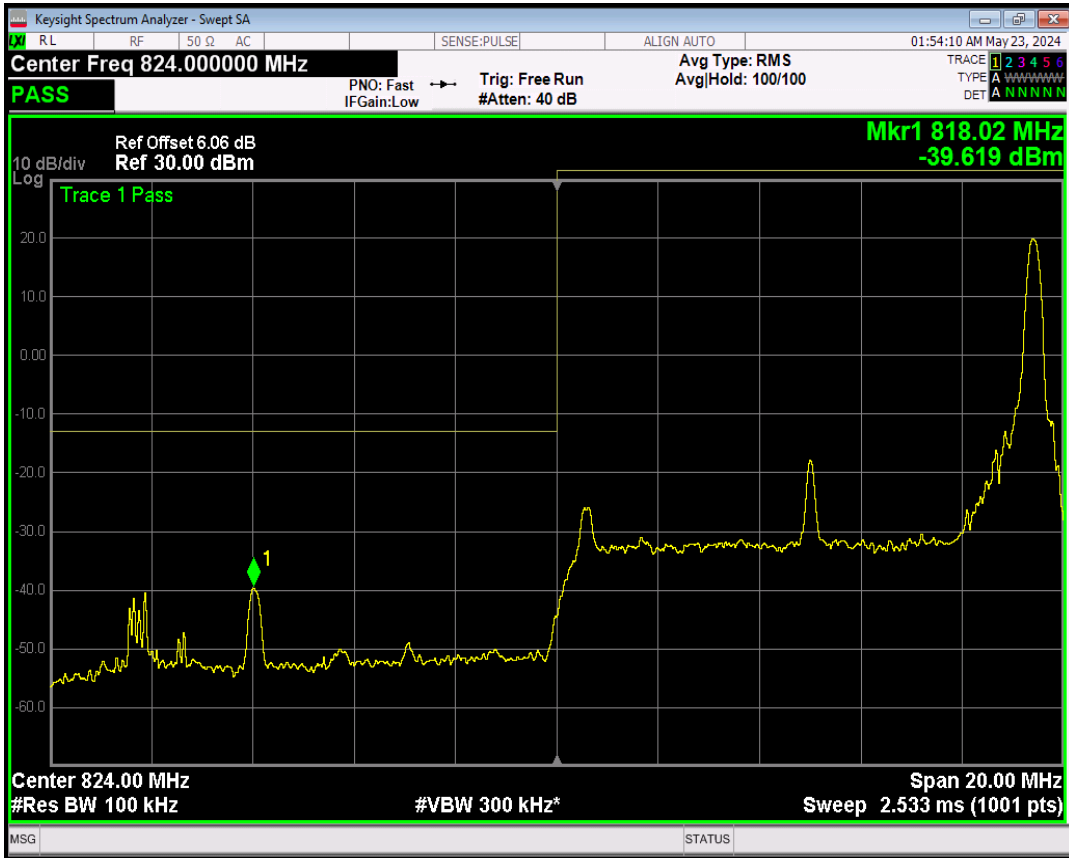

Band5 16QAM BW=10MHz Channel=20450 RB Size=1 Position=#Max

Band5 16QAM BW=10MHz Channel=20450 RB Size=1 Position=#0