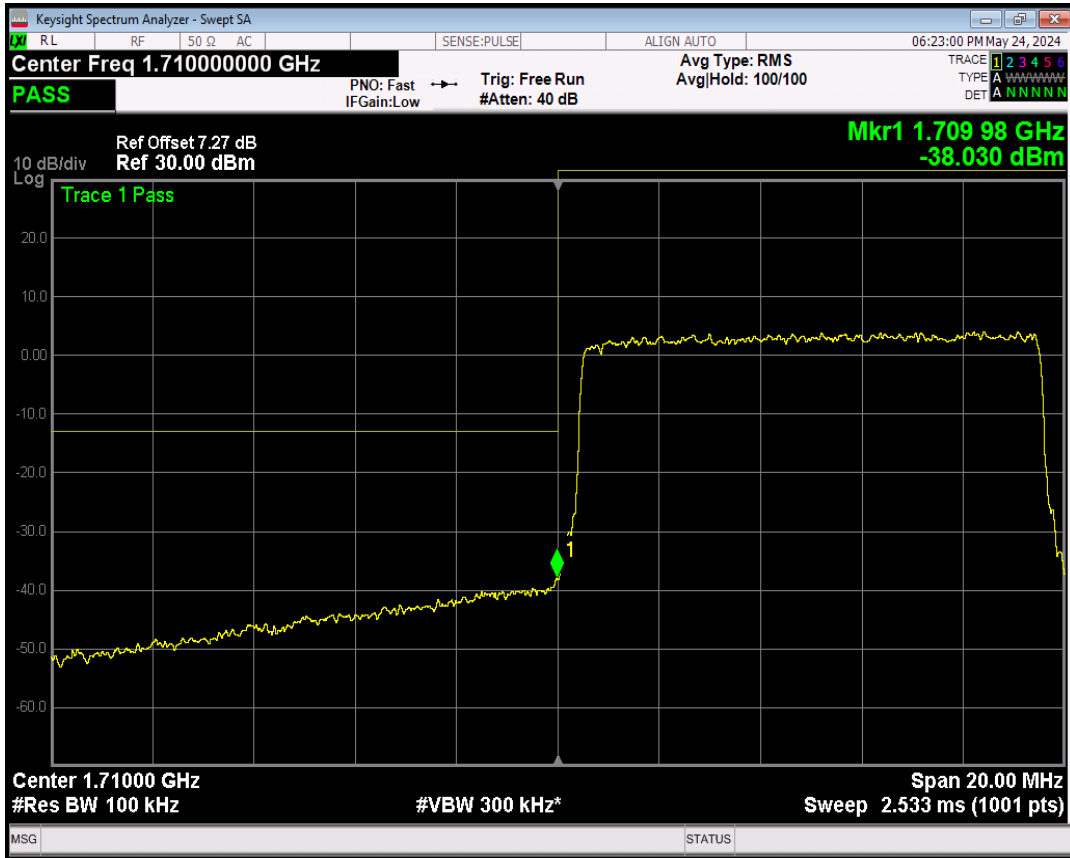

Band66 QPSK BW=10MHz Channel=132022 RB Size=50 Position=#0

Band66 QPSK BW=1.4MHz Channel=132665 RB Size=1 Position=#0