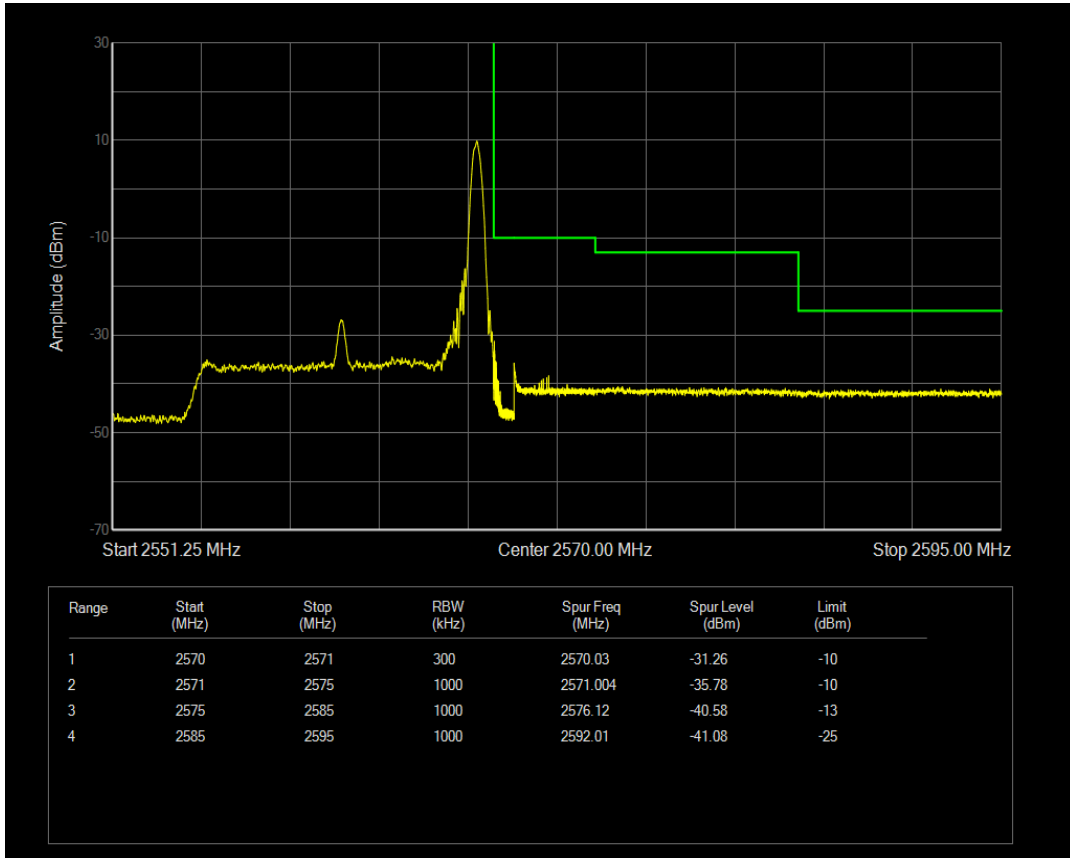

Band7 16QAM BW=15MHz Channel=20825 RB Size=75 Position=#0

Band7 16QAM BW=15MHz Channel=20825 RB Size=1 Position=#Max

Band7 16QAM BW=20MHz Channel=20850 RB Size=1 Position=#Max

Band7 16QAM BW=20MHz Channel=20850 RB Size=100 Position=#0

Band7 16QAM BW=20MHz Channel=20850 RB Size=1 Position=#0

Band7 16QAM BW=15MHz Channel=21375 RB Size=1 Position=#Max

Band7 16QAM BW=15MHz Channel=21375 RB Size=75 Position=#0

Band7 16QAM BW=20MHz Channel=21350 RB Size=100 Position=#0