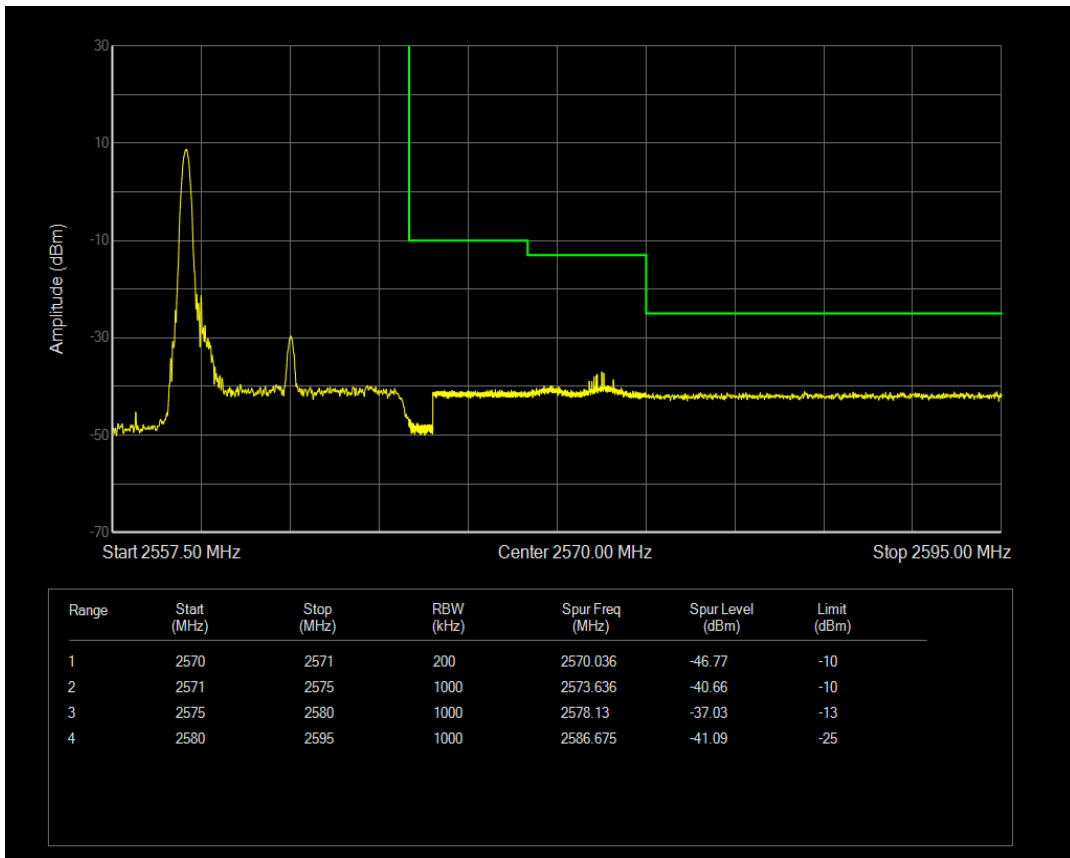

Band7 16QAM BW=10MHz Channel=20800 RB Size=1 Position=#0

Band7 16QAM BW=10MHz Channel=20800 RB Size=1 Position=#Max

Band7 16QAM BW=10MHz Channel=20800 RB Size=50 Position=#0

Band7 16QAM BW=10MHz Channel=21400 RB Size=1 Position=#Max

Band7 16QAM BW=10MHz Channel=21400 RB Size=1 Position=#0

Band7 16QAM BW=15MHz Channel=20825 RB Size=1 Position=#0

Band7 16QAM BW=10MHz Channel=21400 RB Size=50 Position=#0

Band7 16QAM BW=15MHz Channel=21375 RB Size=1 Position=#0