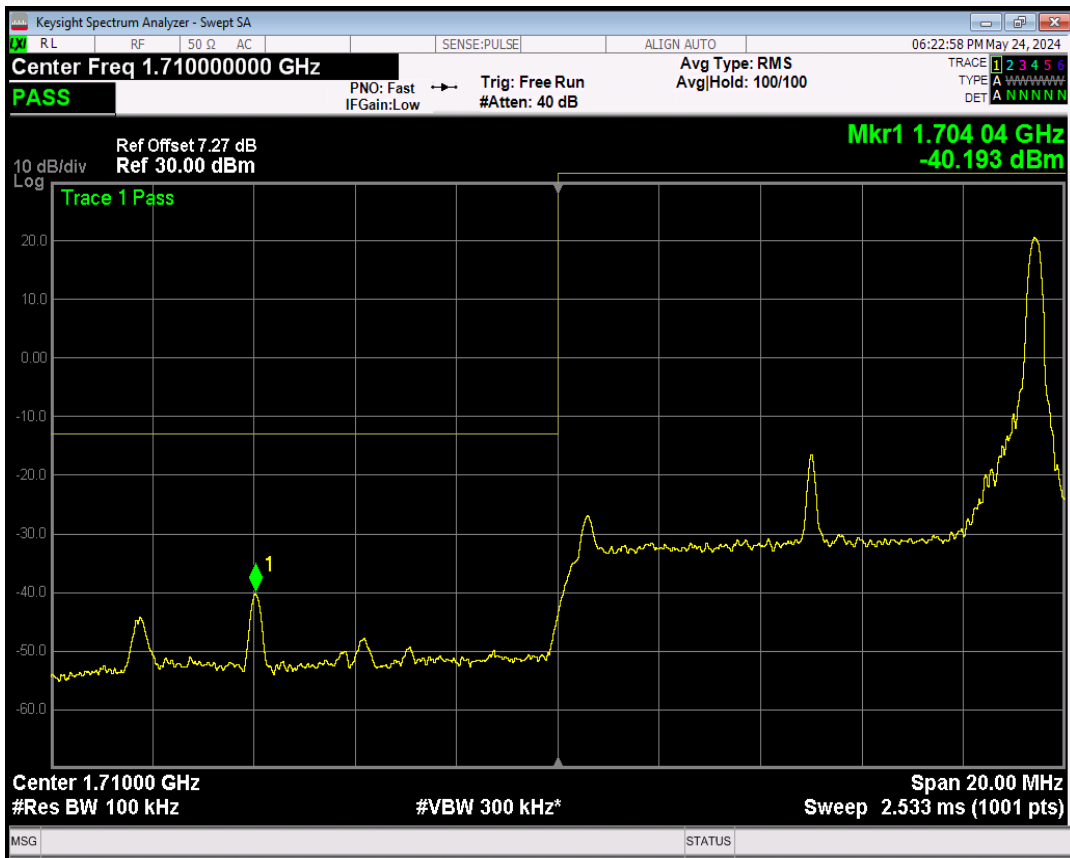

Band66 QPSK BW=10MHz Channel=132022 RB Size=1 Position=#Max

Band66 QPSK BW=10MHz Channel=132022 RB Size=50 Position=#0