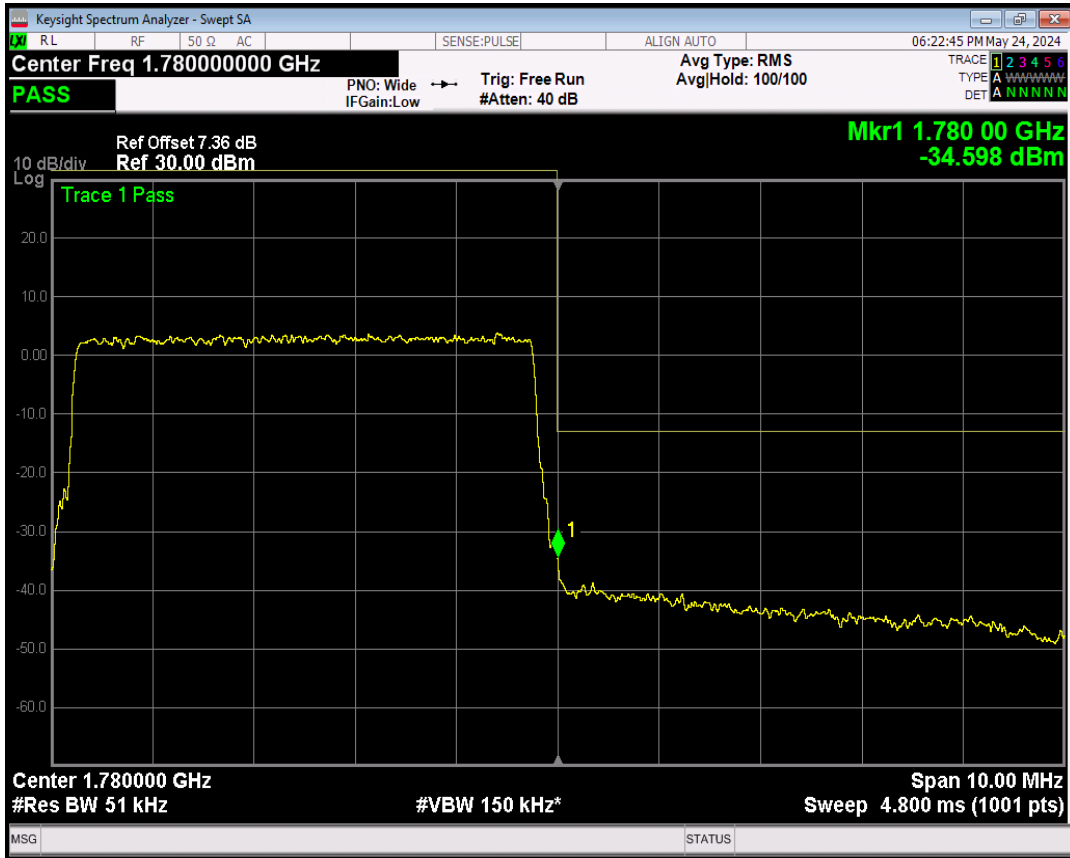

Band66 QPSK BW=5MHz Channel=132647 RB Size=25 Position=#0

Band66 QPSK BW=5MHz Channel=131997 RB Size=25 Position=#0