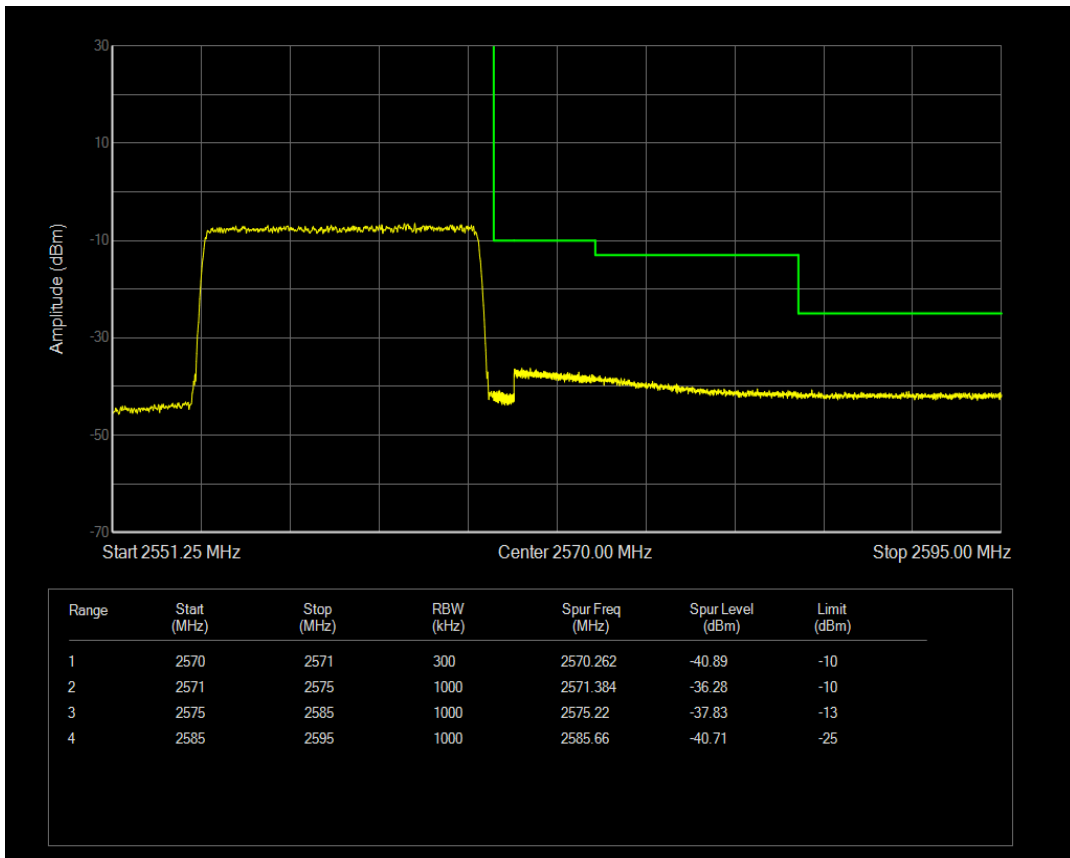

Band7 16QAM BW=10MHz Channel=21400 RB Size=1 Position=#0

Band7 16QAM BW=15MHz Channel=20825 RB Size=1 Position=#0

Band7 16QAM BW=10MHz Channel=21400 RB Size=50 Position=#0

Band7 16QAM BW=15MHz Channel=21375 RB Size=1 Position=#0

Band7 16QAM BW=15MHz Channel=20825 RB Size=75 Position=#0

Band7 16QAM BW=15MHz Channel=20825 RB Size=1 Position=#Max

Band7 16QAM BW=20MHz Channel=20850 RB Size=1 Position=#Max

Band7 16QAM BW=20MHz Channel=20850 RB Size=100 Position=#0

Band7 16QAM BW=20MHz Channel=20850 RB Size=1 Position=#0

Band7 16QAM BW=15MHz Channel=21375 RB Size=1 Position=#Max

Band7 16QAM BW=15MHz Channel=21375 RB Size=75 Position=#0

Band7 16QAM BW=20MHz Channel=21350 RB Size=100 Position=#0