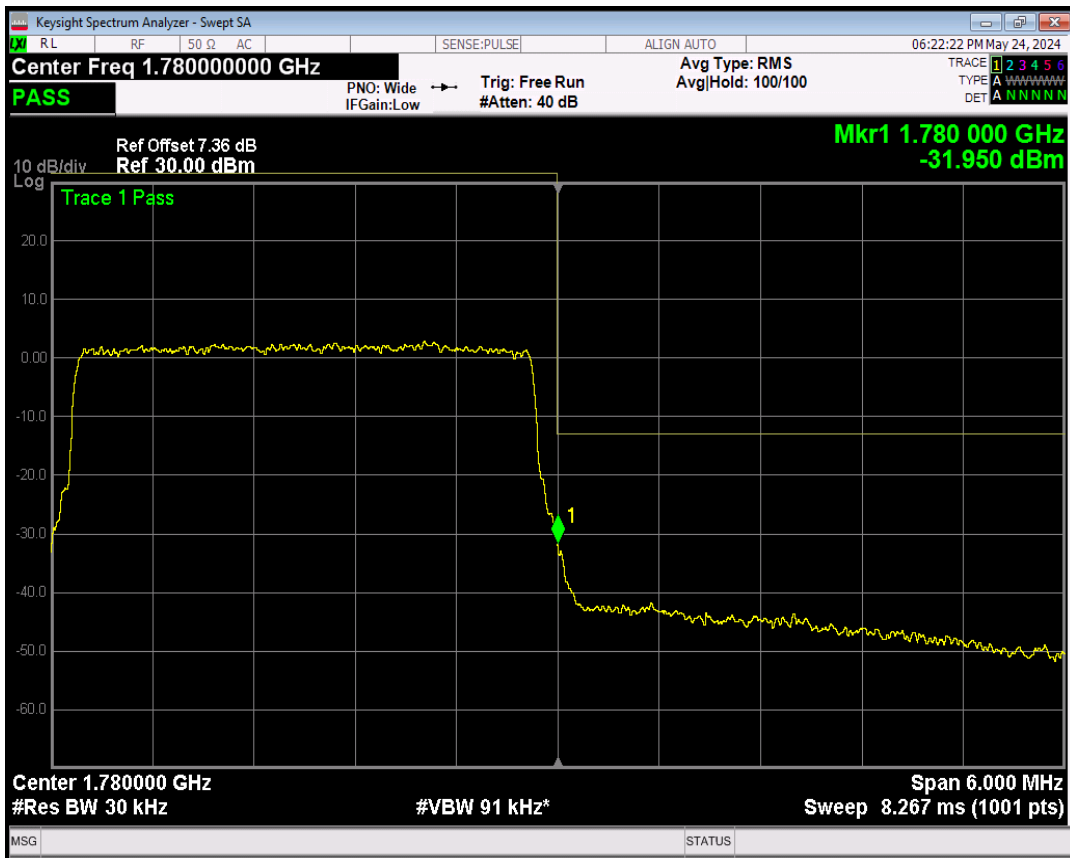

Band66 16QAM BW=3MHz Channel=132657 RB Size=15 Position=#0

Band66 16QAM BW=5MHz Channel=131997 RB Size=1 Position=#0