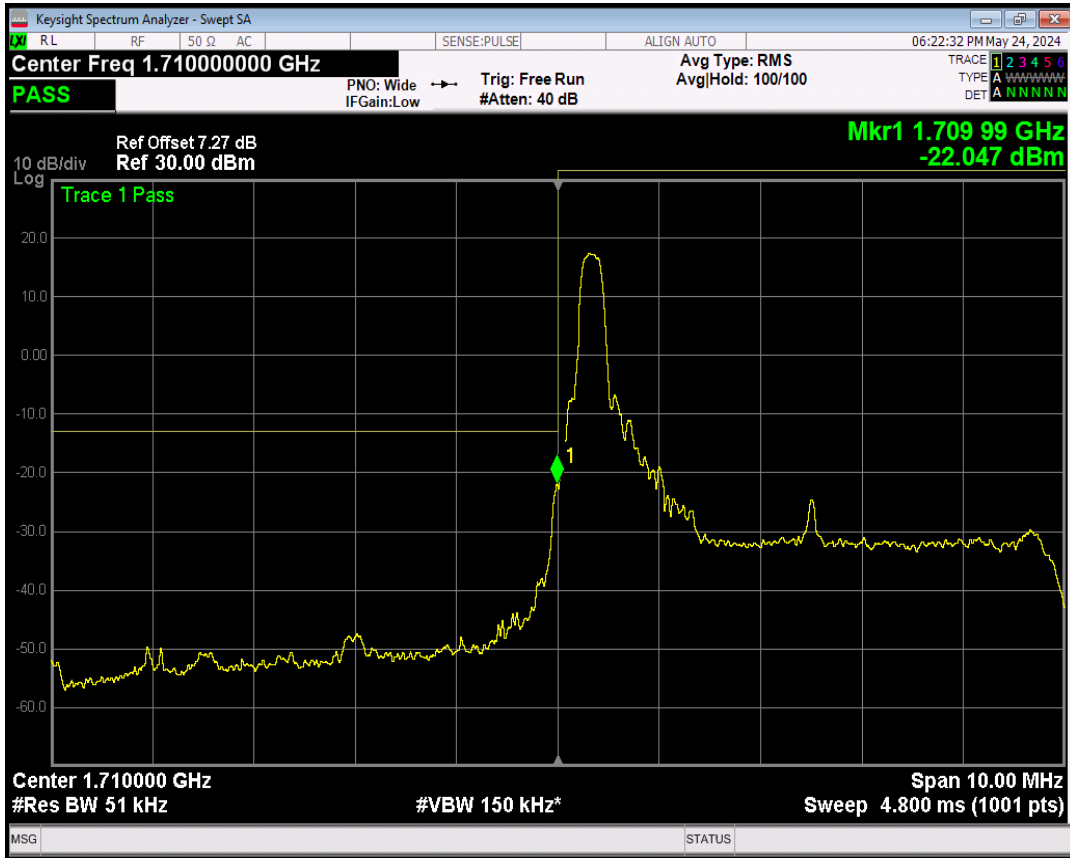

Band66 16QAM BW=20MHz Channel=132572 RB Size=100 Position=#0

Band66 16QAM BW=3MHz Channel=132657 RB Size=1 Position=#Max

Band66 16QAM BW=3MHz Channel=132657 RB Size=15 Position=#0

Band66 16QAM BW=5MHz Channel=131997 RB Size=1 Position=#0