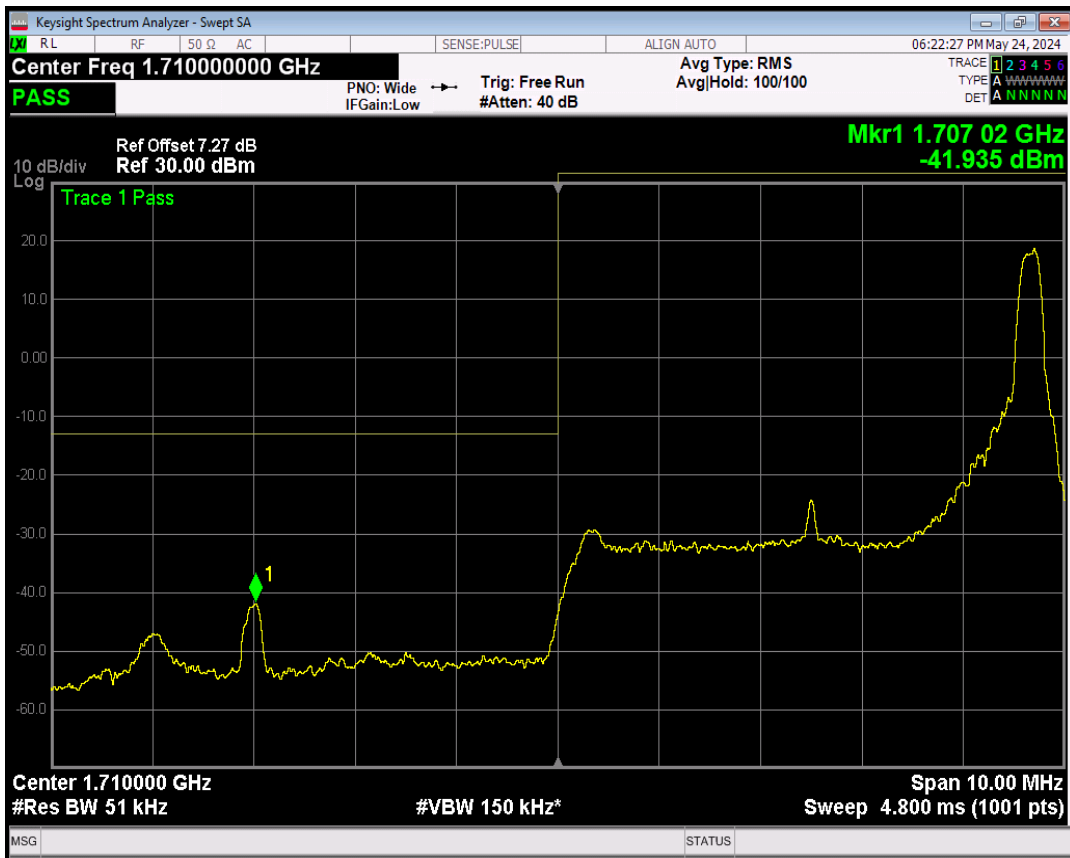

Band66 QPSK BW=5MHz Channel=131997 RB Size=1 Position=#Max

Band66 QPSK BW=3MHz Channel=131987 RB Size=15 Position=#0