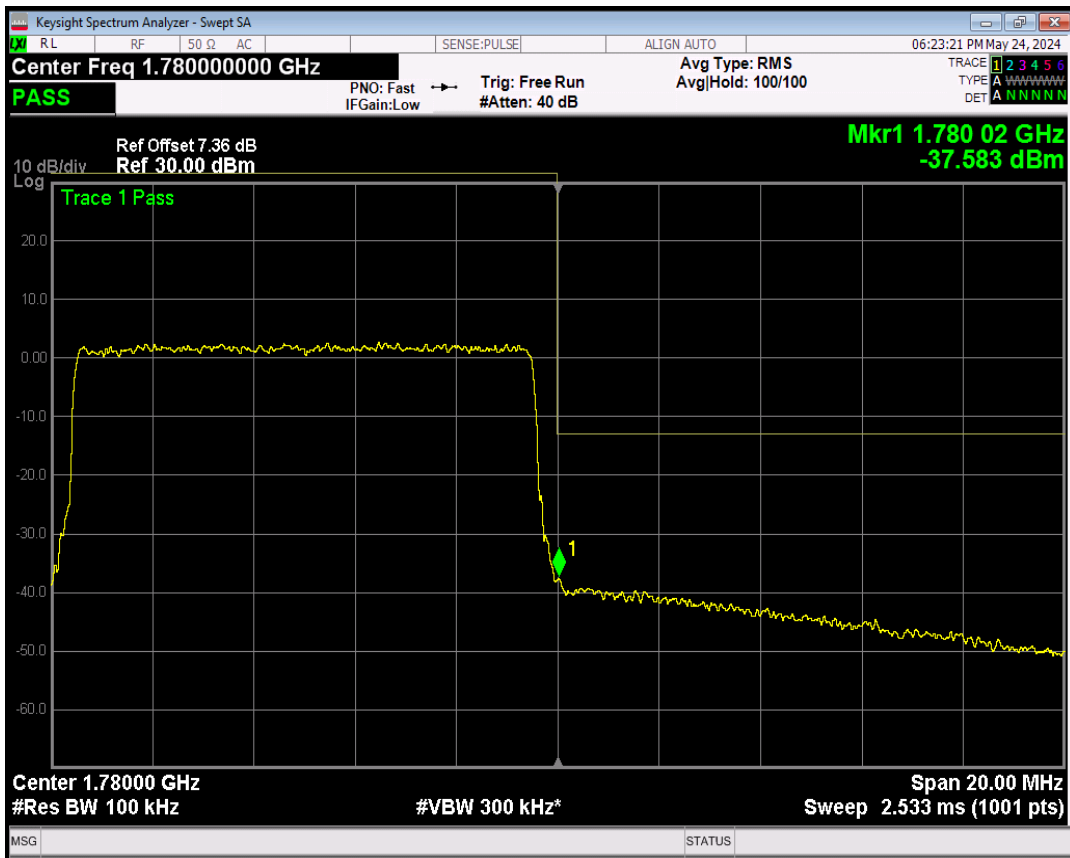

Band66 16QAM BW=10MHz Channel=132622 RB Size=50 Position=#0

Band66 16QAM BW=15MHz Channel=132047 RB Size=1 Position=#0