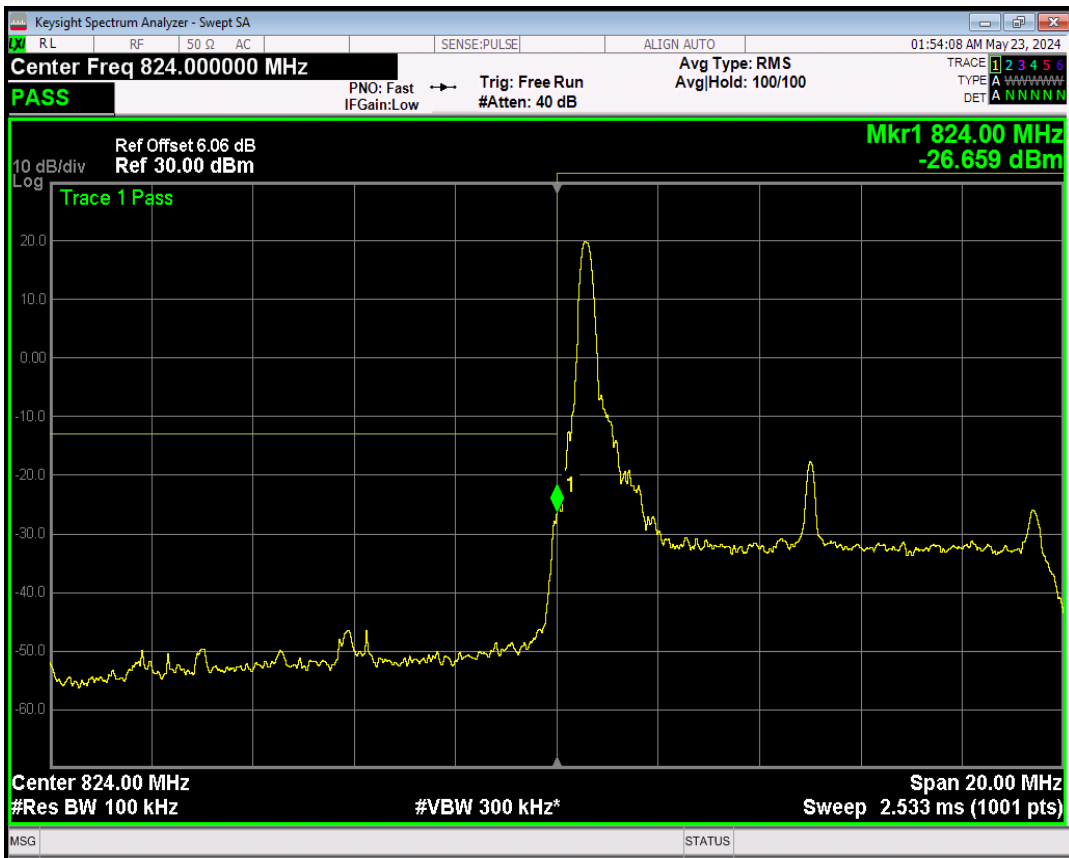

Band5 16QAM BW=10MHz Channel=20450 RB Size=1 Position=#0

Band5 16QAM BW=1.4MHz Channel=20643 RB Size=6 Position=#0