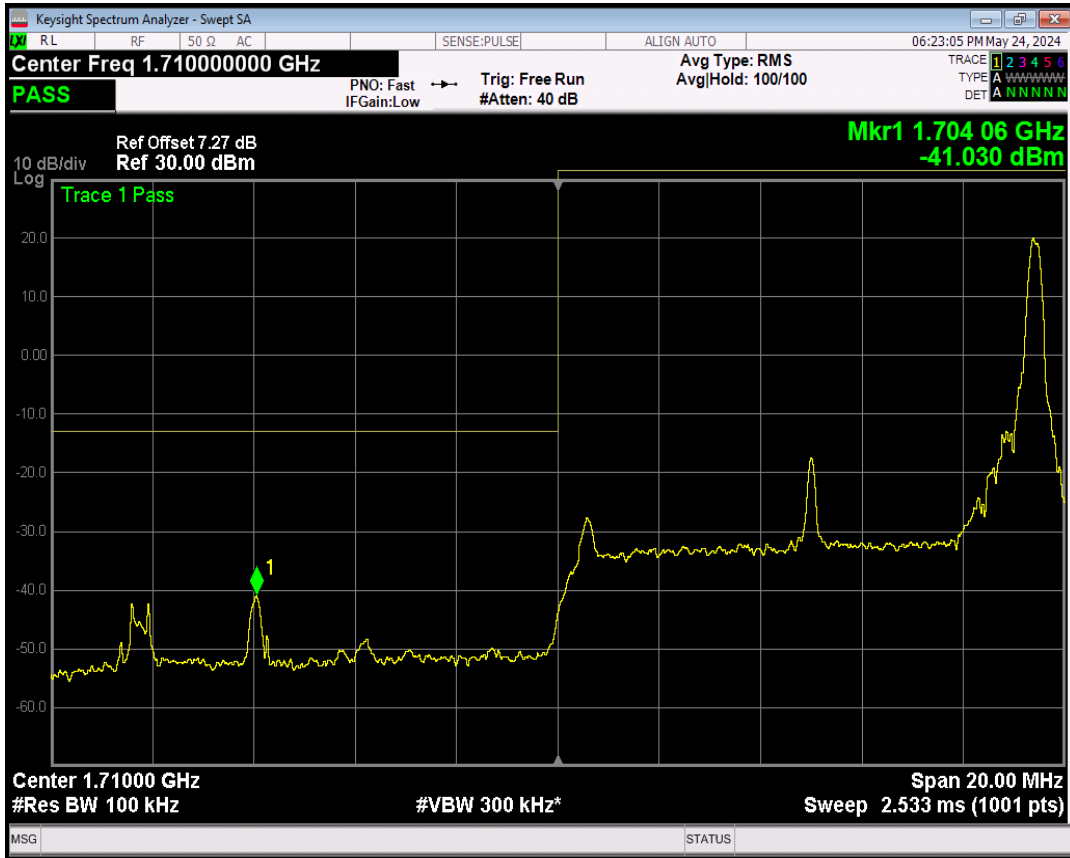

Band66 16QAM BW=10MHz Channel=132022 RB Size=1 Position=#0

Band66 16QAM BW=1.4MHz Channel=132665 RB Size=6 Position=#0

Band66 16QAM BW=1.4MHz Channel=132665 RB Size=1 Position=#Max

Band66 16QAM BW=10MHz Channel=132022 RB Size=1 Position=#Max