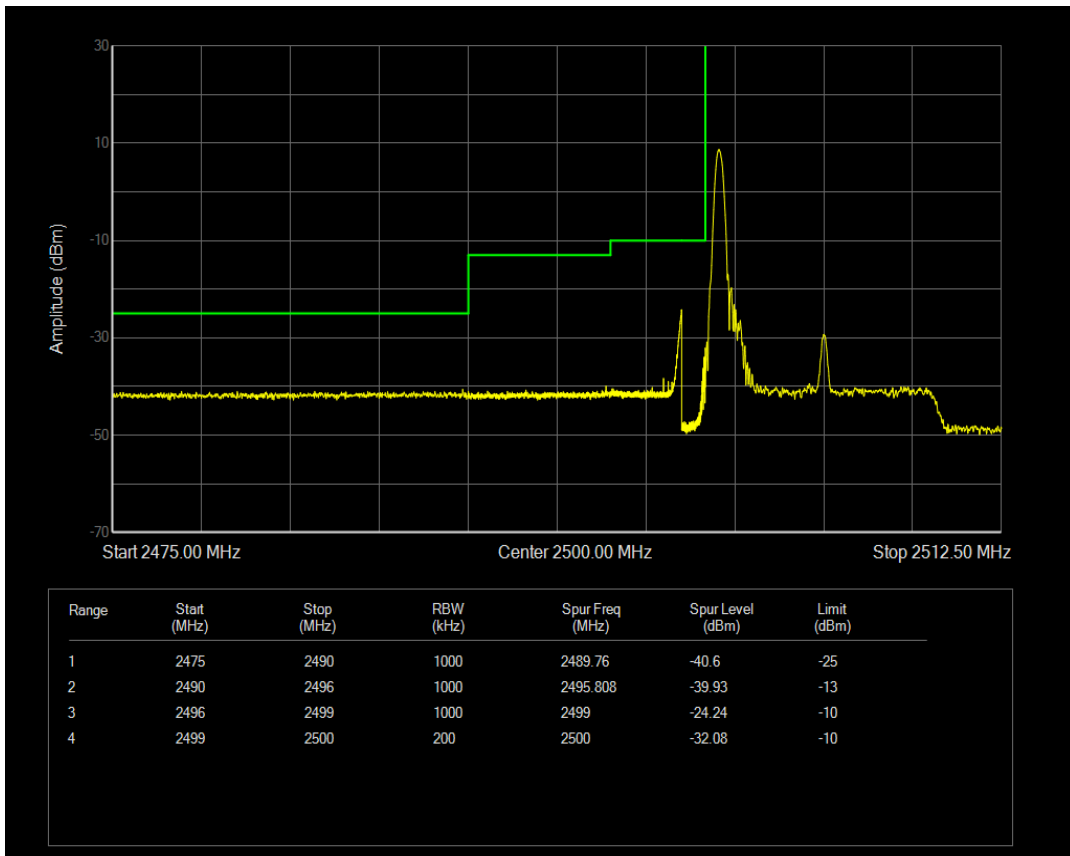

Band66 QPSK BW=5MHz Channel=132647 RB Size=1 Position=#Max

Band66 QPSK BW=5MHz Channel=132647 RB Size=25 Position=#0

Band66 QPSK BW=5MHz Channel=131997 RB Size=25 Position=#0

Band66 QPSK BW=5MHz Channel=132647 RB Size=1 Position=#0

Band7 16QAM BW=10MHz Channel=20800 RB Size=1 Position=#0

Band7 16QAM BW=10MHz Channel=20800 RB Size=1 Position=#Max

Band7 16QAM BW=10MHz Channel=20800 RB Size=50 Position=#0

Band7 16QAM BW=10MHz Channel=21400 RB Size=1 Position=#Max