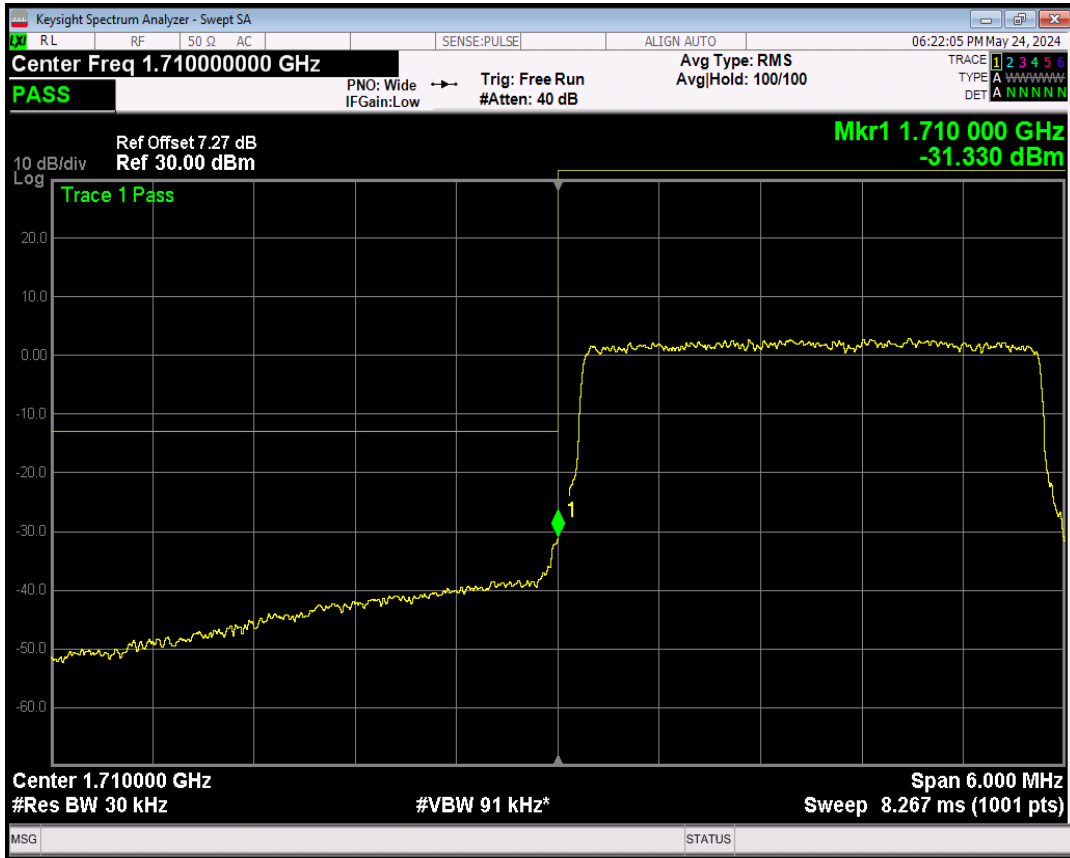

Band66 16QAM BW=3MHz Channel=131987 RB Size=15 Position=#0

Band66 16QAM BW=3MHz Channel=132657 RB Size=1 Position=#0