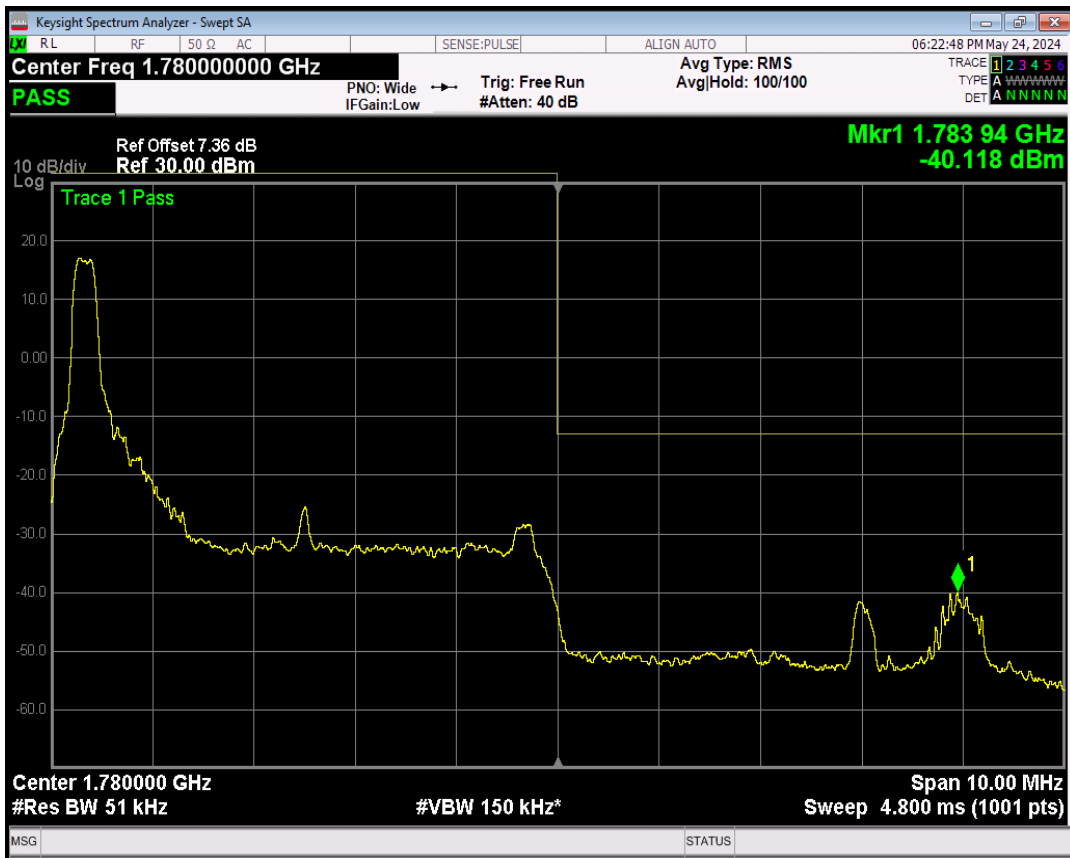

Band66 16QAM BW=5MHz Channel=132647 RB Size=1 Position=#0

Band66 16QAM BW=5MHz Channel=132647 RB Size=1 Position=#Max