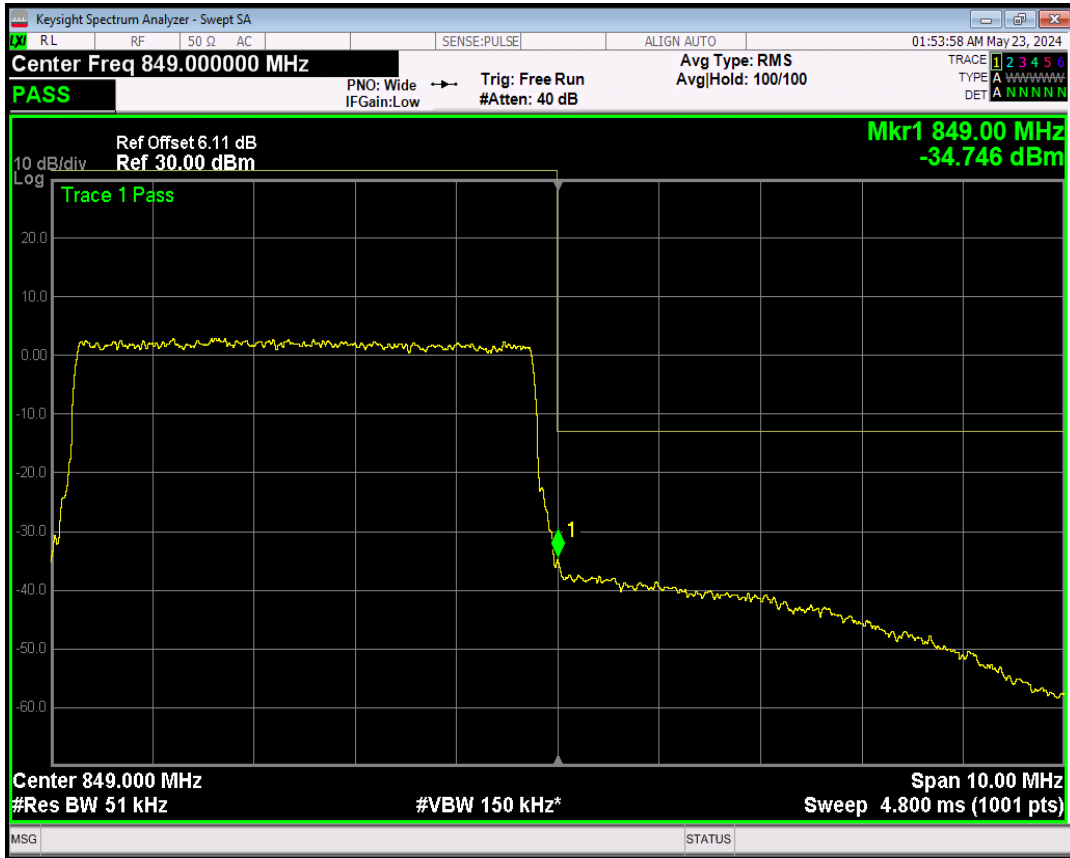

Band5 16QAM BW=5MHz Channel=20625 RB Size=25 Position=#0

Band5 16QAM BW=5MHz Channel=20425 RB Size=25 Position=#0