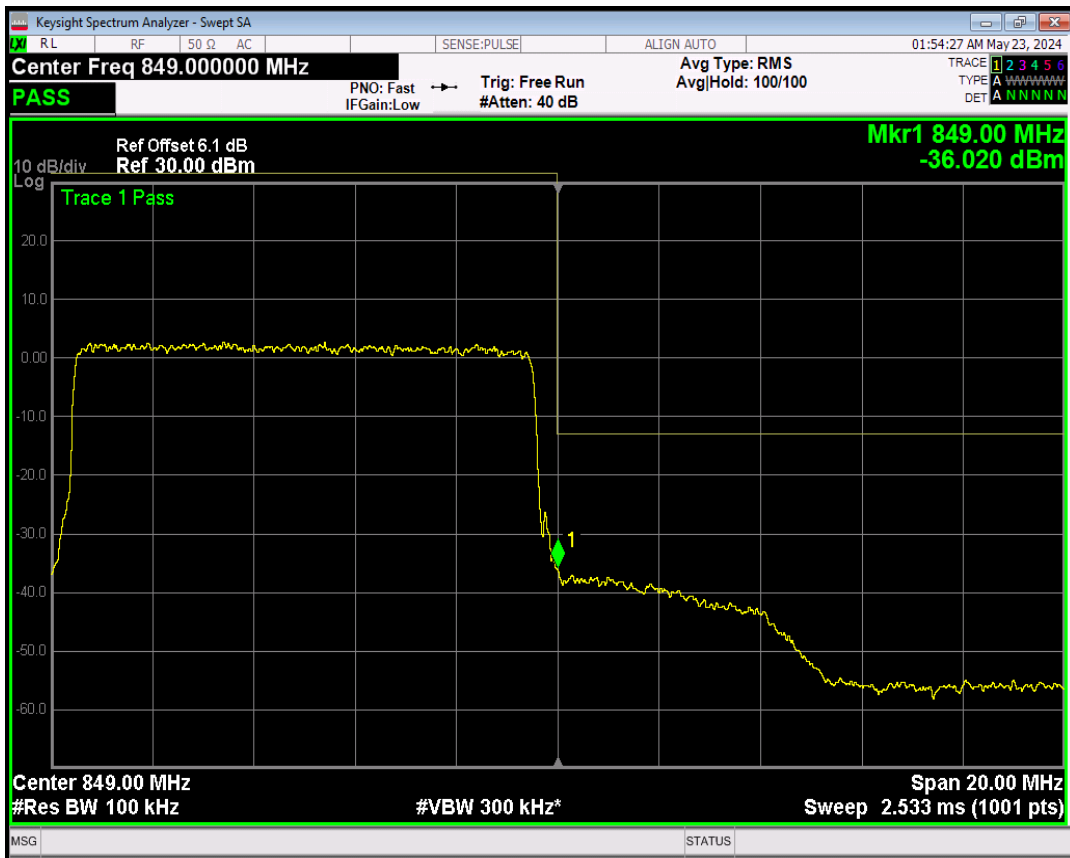

Band5 16QAM BW=10MHz Channel=20600 RB Size=50 Position=#0

Band5 16QAM BW=3MHz Channel=20415 RB Size=1 Position=#0