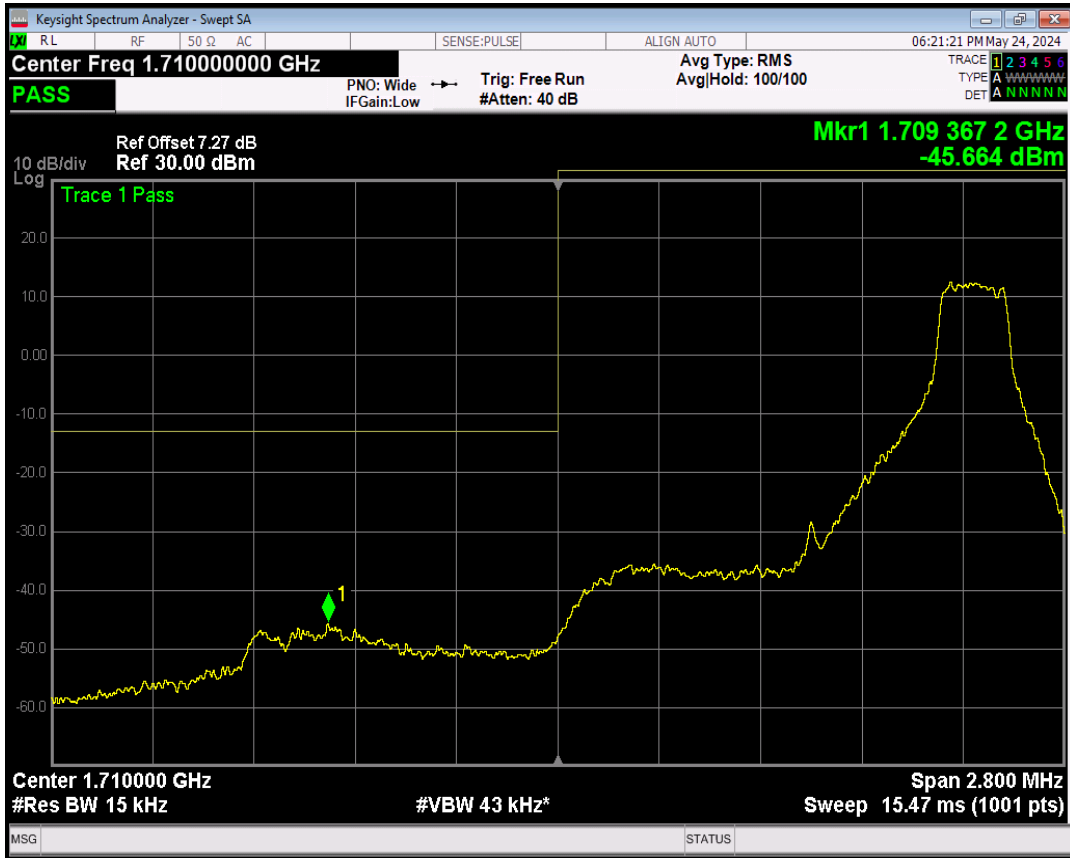

Band66 16QAM BW=1.4MHz Channel=131979 RB Size=1 Position=#Max

Band66 16QAM BW=1.4MHz Channel=132665 RB Size=1 Position=#0