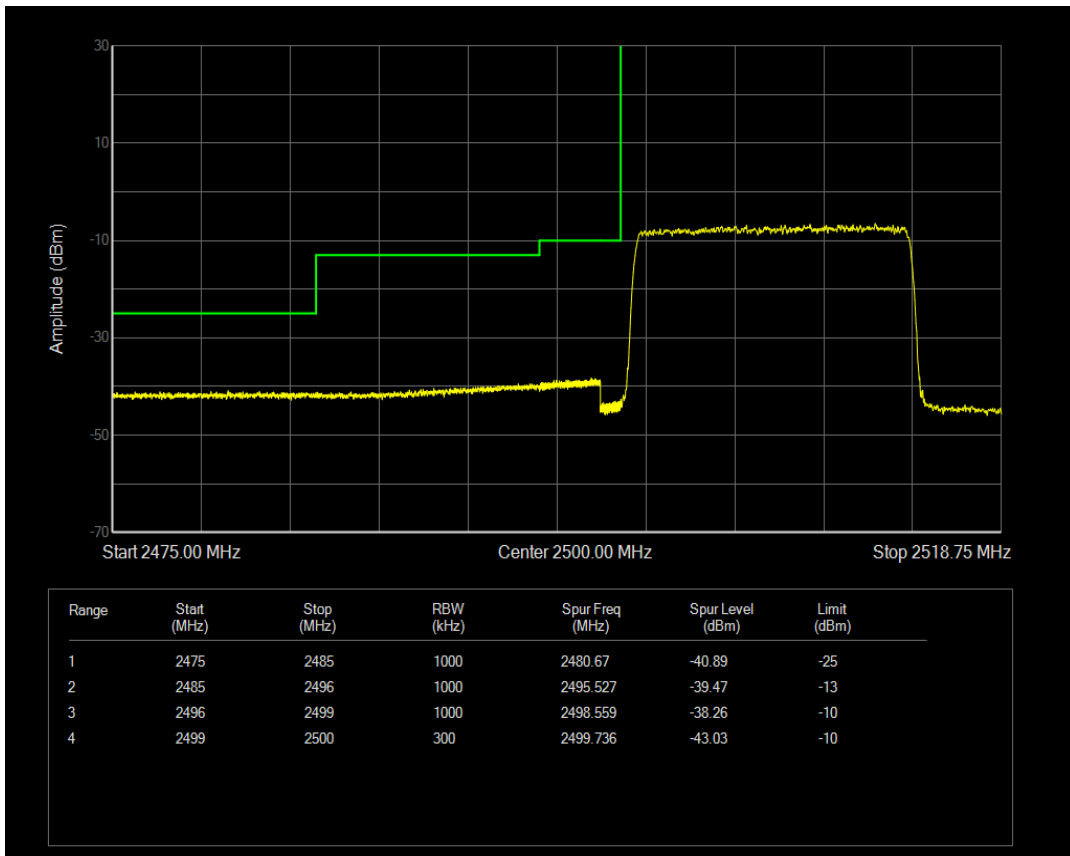

Band7 16QAM BW=10MHz Channel=20800 RB Size=1 Position=#0

Band7 16QAM BW=10MHz Channel=20800 RB Size=1 Position=#Max

Band7 16QAM BW=10MHz Channel=20800 RB Size=50 Position=#0

Band7 16QAM BW=10MHz Channel=21400 RB Size=1 Position=#Max

Band7 16QAM BW=10MHz Channel=21400 RB Size=1 Position=#0

Band7 16QAM BW=15MHz Channel=20825 RB Size=1 Position=#0

Band7 16QAM BW=10MHz Channel=21400 RB Size=50 Position=#0

Band7 16QAM BW=15MHz Channel=21375 RB Size=1 Position=#0

Band7 16QAM BW=15MHz Channel=20825 RB Size=75 Position=#0

Band7 16QAM BW=15MHz Channel=20825 RB Size=1 Position=#Max

Band7 16QAM BW=20MHz Channel=20850 RB Size=1 Position=#Max

Band7 16QAM BW=20MHz Channel=20850 RB Size=100 Position=#0