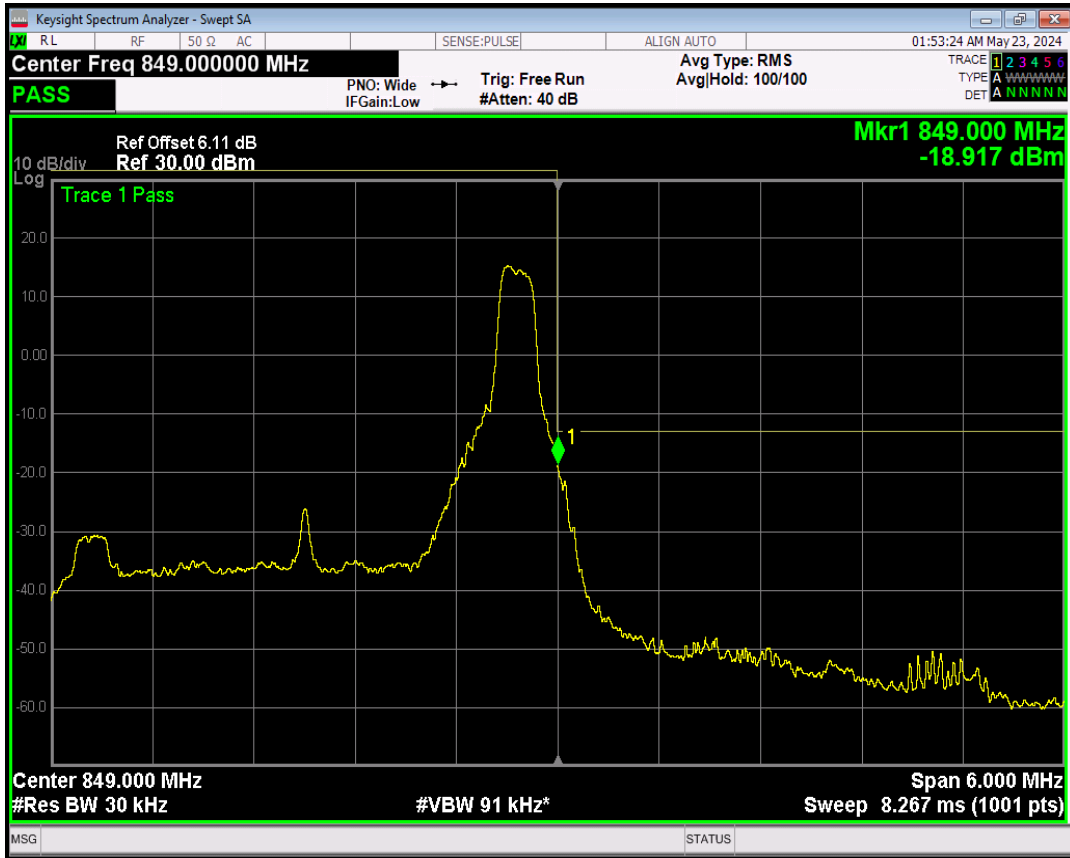

Band5 16QAM BW=3MHz Channel=20635 RB Size=1 Position=#Max

Band5 16QAM BW=3MHz Channel=20635 RB Size=15 Position=#0