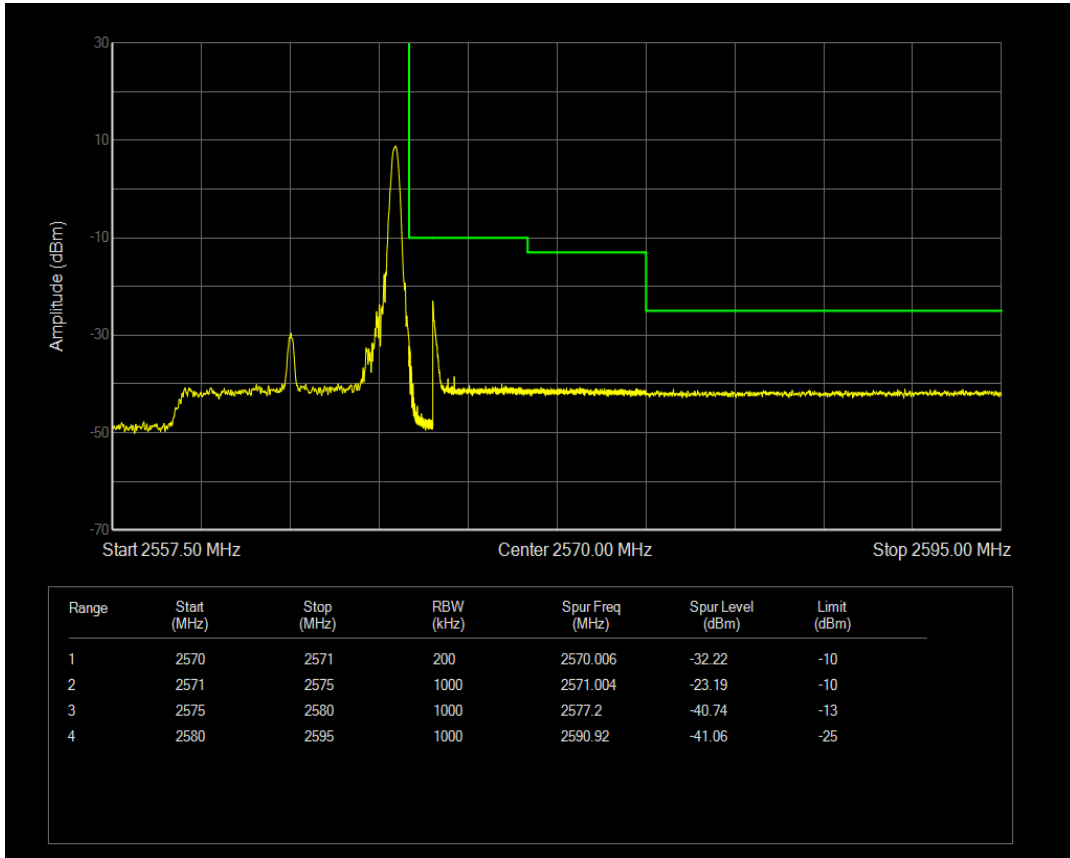

Band7 16QAM BW=10MHz Channel=20800 RB Size=1 Position=#0

Band7 16QAM BW=10MHz Channel=20800 RB Size=1 Position=#Max

Band7 16QAM BW=10MHz Channel=20800 RB Size=50 Position=#0

Band7 16QAM BW=10MHz Channel=21400 RB Size=1 Position=#Max