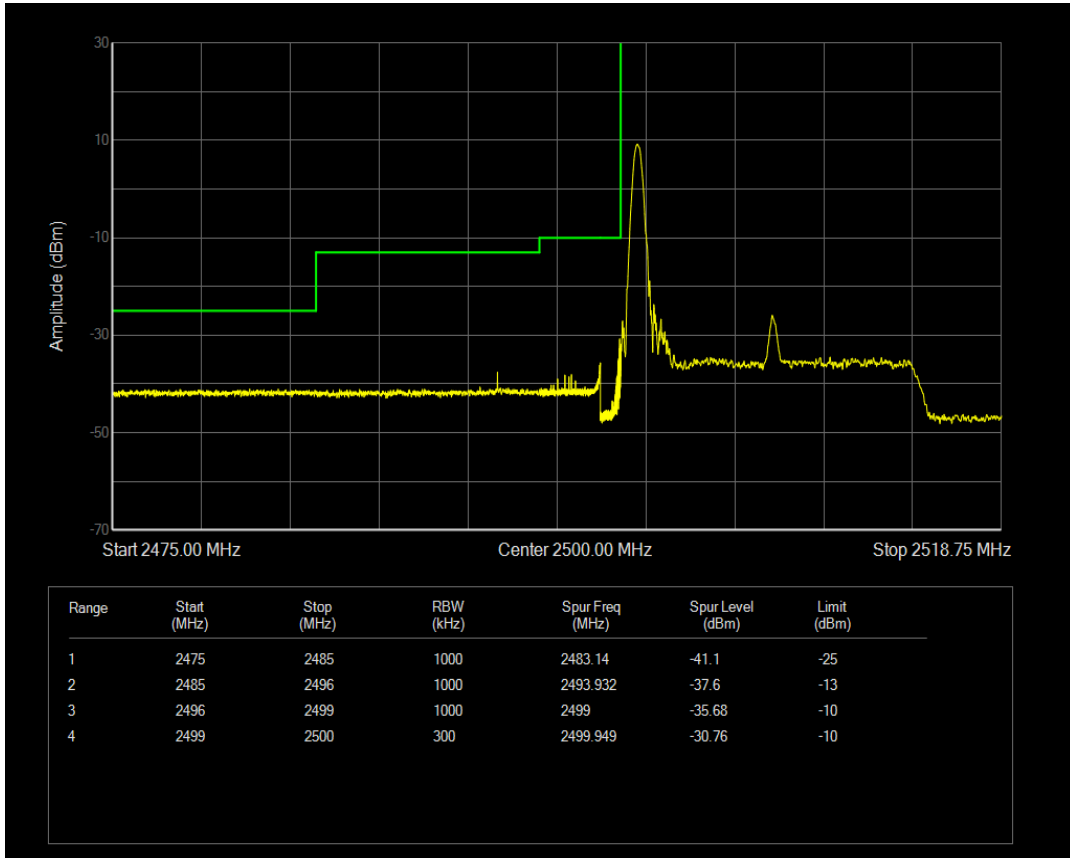

Band7 16QAM BW=10MHz Channel=20800 RB Size=1 Position=#0

Band7 16QAM BW=10MHz Channel=20800 RB Size=1 Position=#Max

Band7 16QAM BW=10MHz Channel=20800 RB Size=50 Position=#0

Band7 16QAM BW=10MHz Channel=21400 RB Size=1 Position=#Max

Band7 16QAM BW=10MHz Channel=21400 RB Size=1 Position=#0

Band7 16QAM BW=15MHz Channel=20825 RB Size=1 Position=#0

Band7 16QAM BW=10MHz Channel=21400 RB Size=50 Position=#0

Band7 16QAM BW=15MHz Channel=21375 RB Size=1 Position=#0