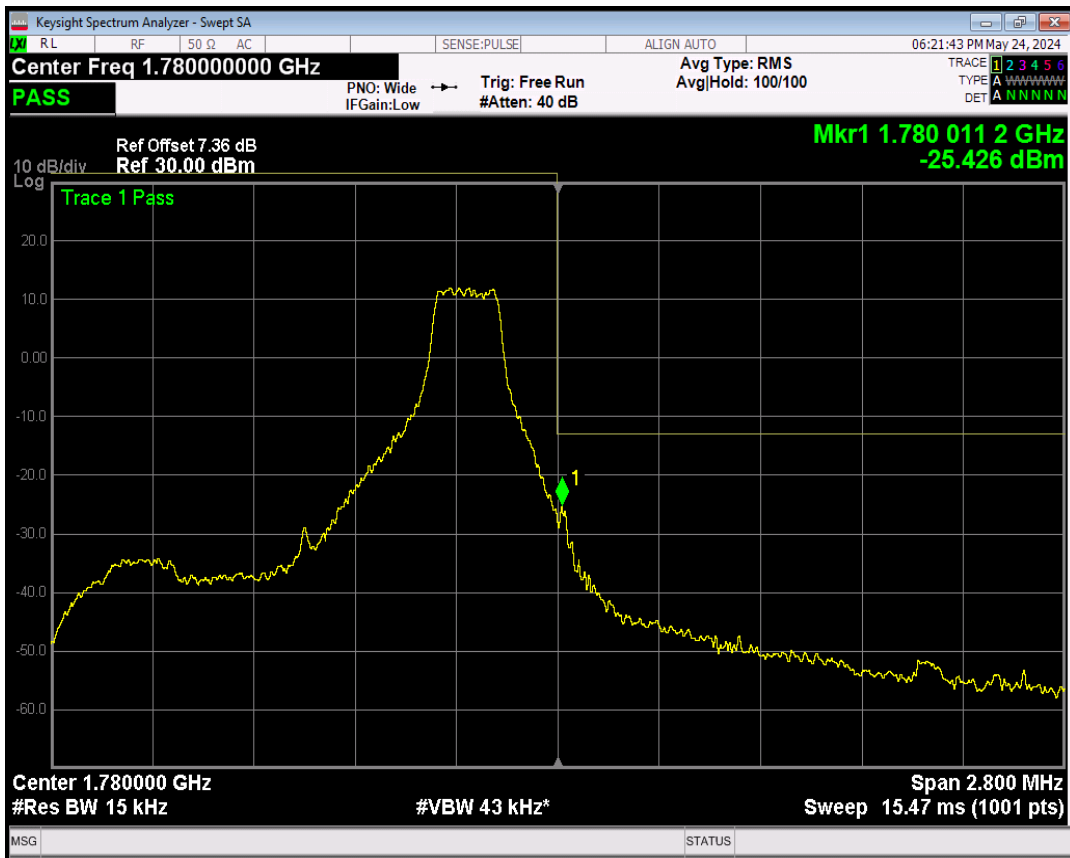

Band66 16QAM BW=1.4MHz Channel=132665 RB Size=1 Position=#Max

Band66 16QAM BW=10MHz Channel=132022 RB Size=1 Position=#Max