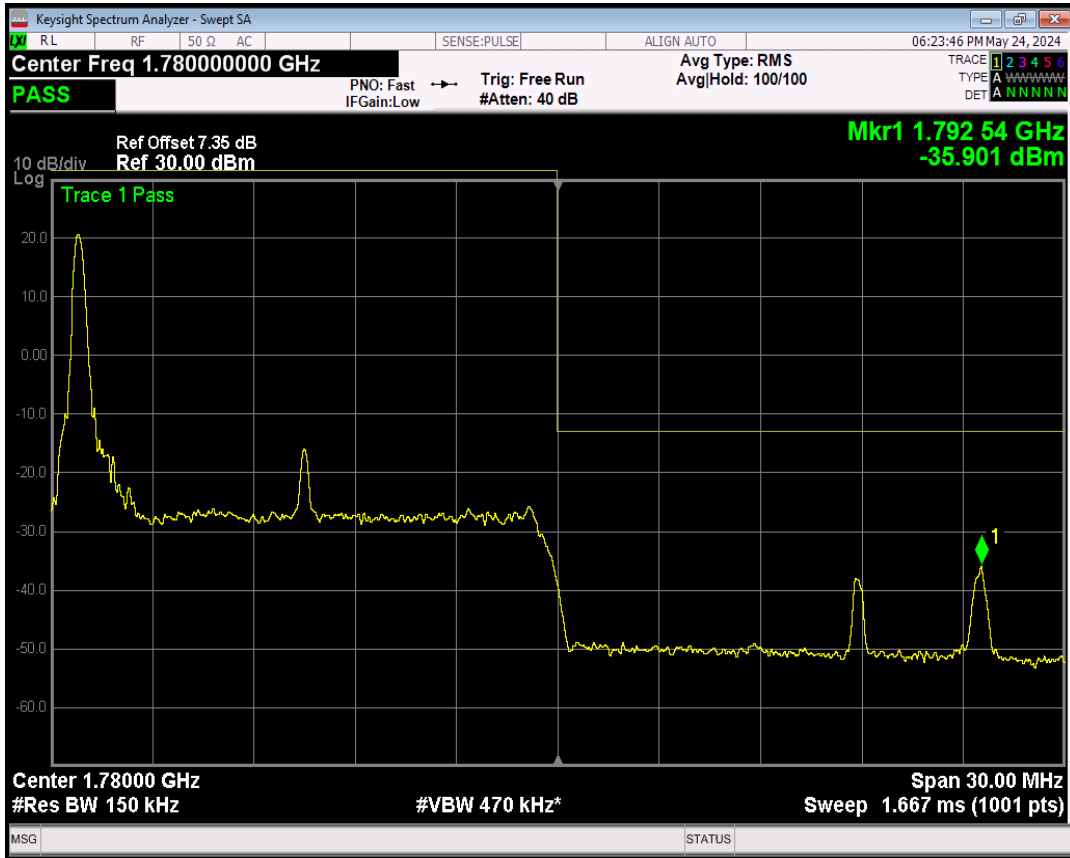

Band66 16QAM BW=10MHz Channel=132622 RB Size=1 Position=#0

Band66 16QAM BW=15MHz Channel=132597 RB Size=1 Position=#Max

Band66 16QAM BW=15MHz Channel=132597 RB Size=75 Position=#0

Band66 16QAM BW=15MHz Channel=132597 RB Size=1 Position=#0