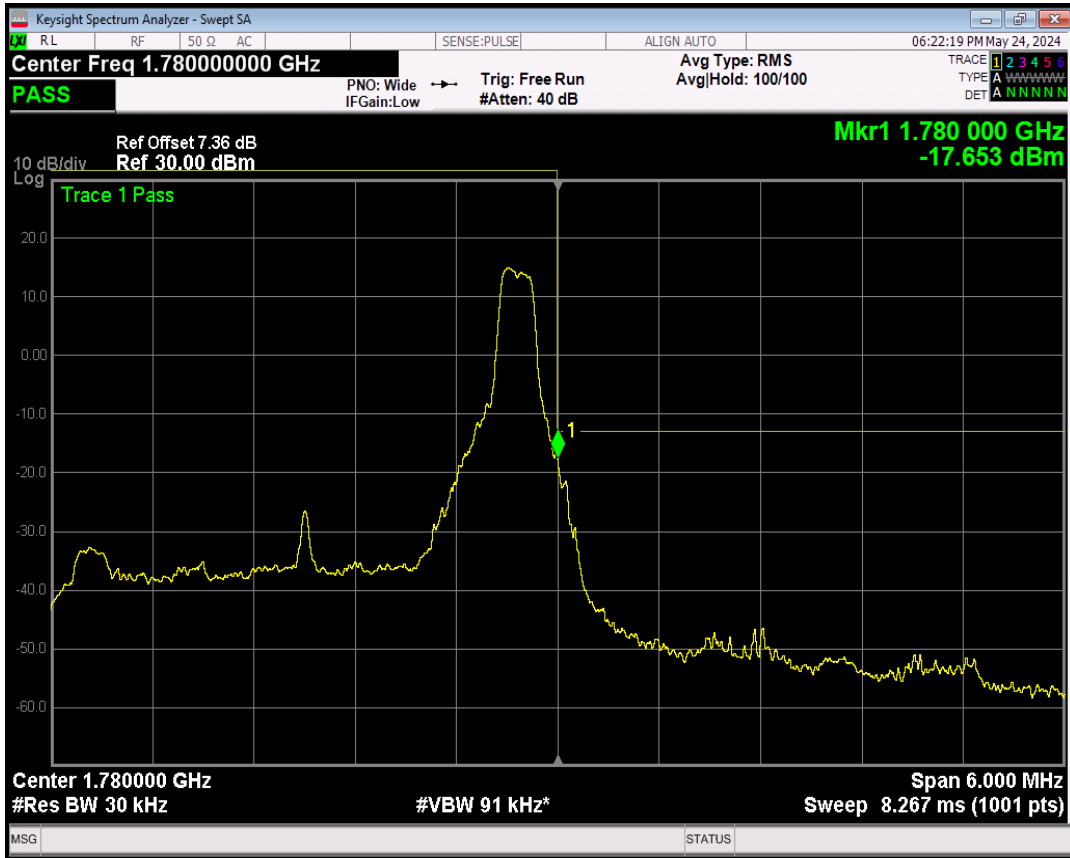

Band66 16QAM BW=3MHz Channel=132657 RB Size=1 Position=#Max

Band66 16QAM BW=3MHz Channel=132657 RB Size=15 Position=#0