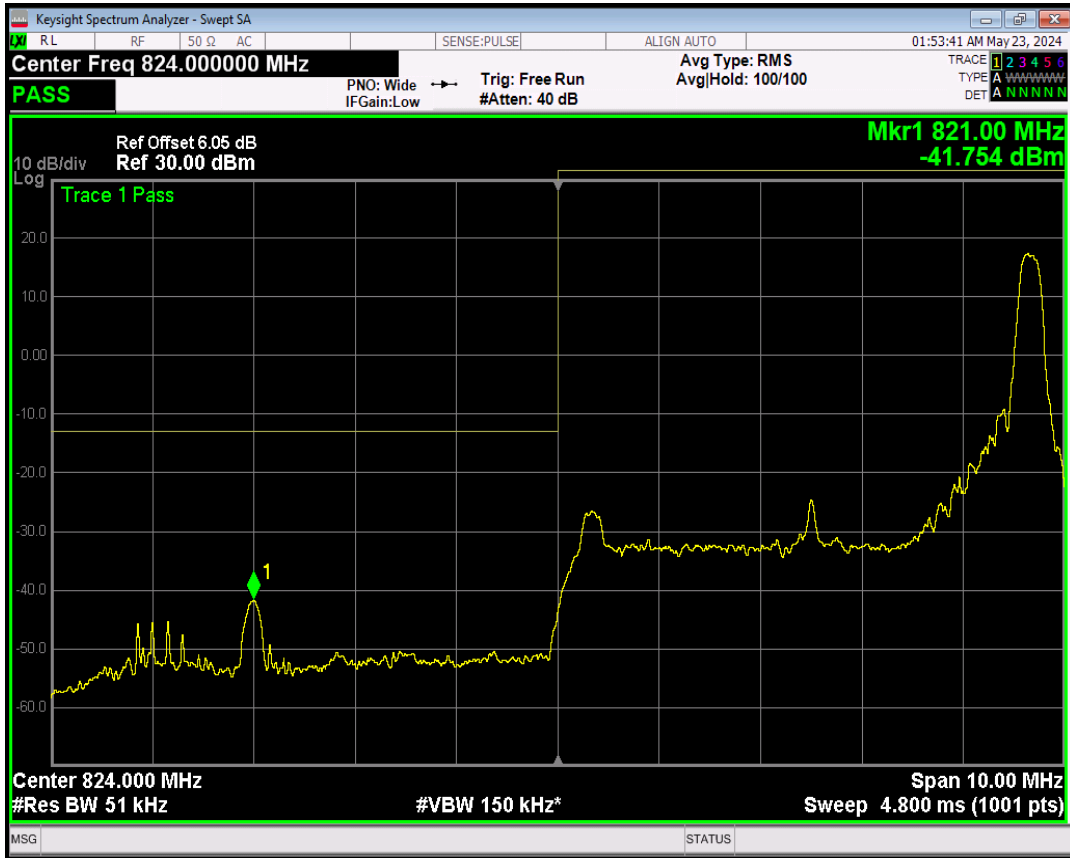

Band5 16QAM BW=3MHz Channel=20415 RB Size=1 Position=#Max

Band5 16QAM BW=3MHz Channel=20415 RB Size=15 Position=#0

Band5 16QAM BW=3MHz Channel=20635 RB Size=1 Position=#0

Band5 16QAM BW=5MHz Channel=20425 RB Size=1 Position=#Max