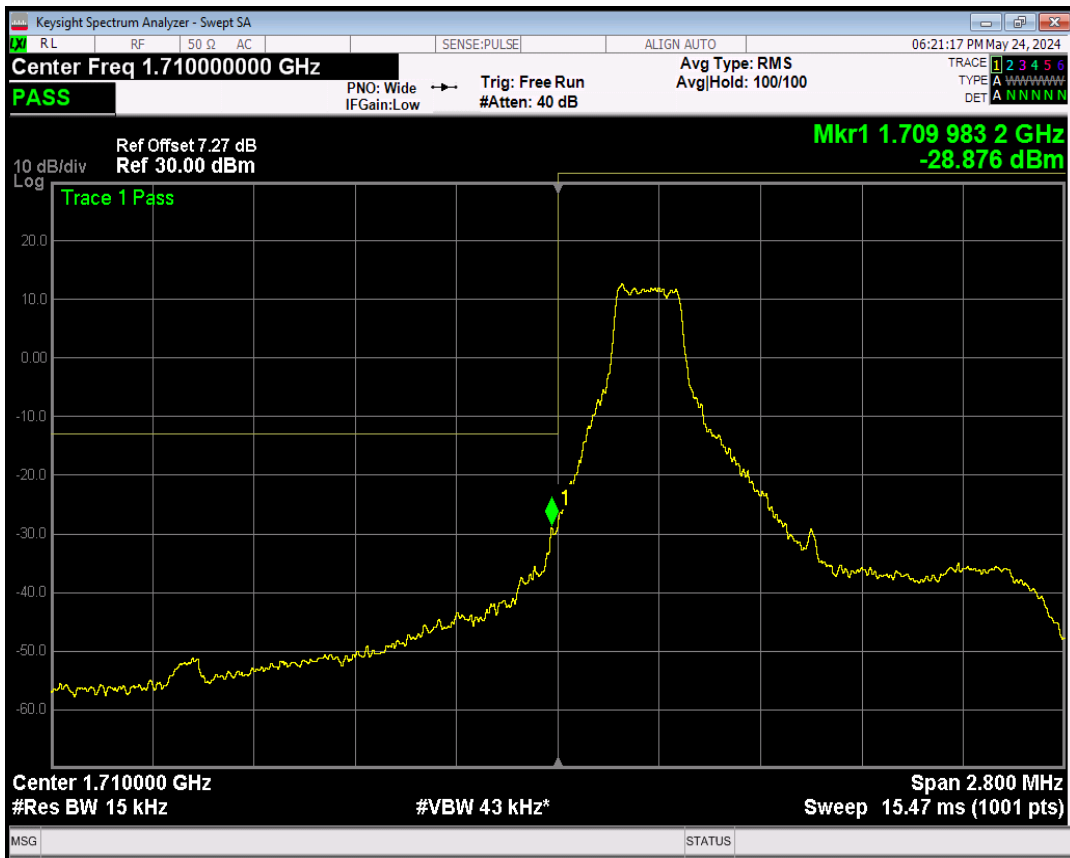

Band66 16QAM BW=1.4MHz Channel=131979 RB Size=1 Position=#0

Band66 16QAM BW=1.4MHz Channel=131979 RB Size=1 Position=#Max