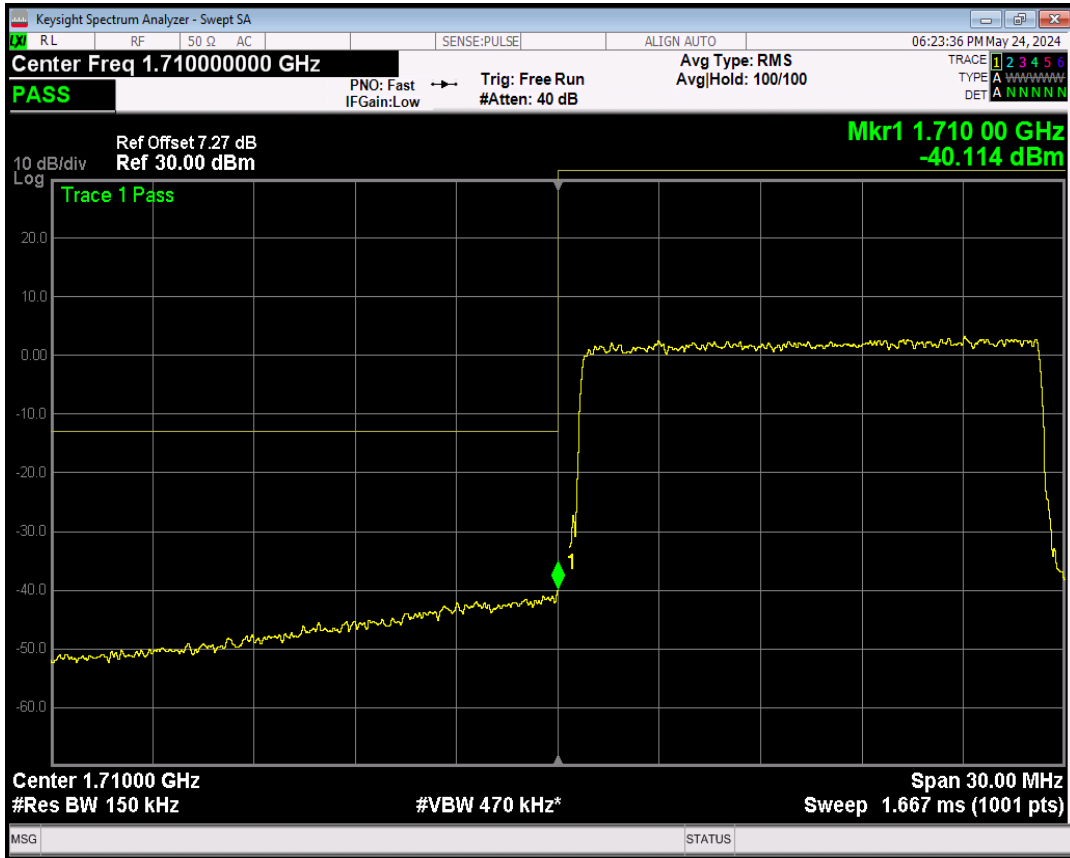

Band66 16QAM BW=15MHz Channel=132047 RB Size=75 Position=#0

Band66 16QAM BW=20MHz Channel=132072 RB Size=1 Position=#0