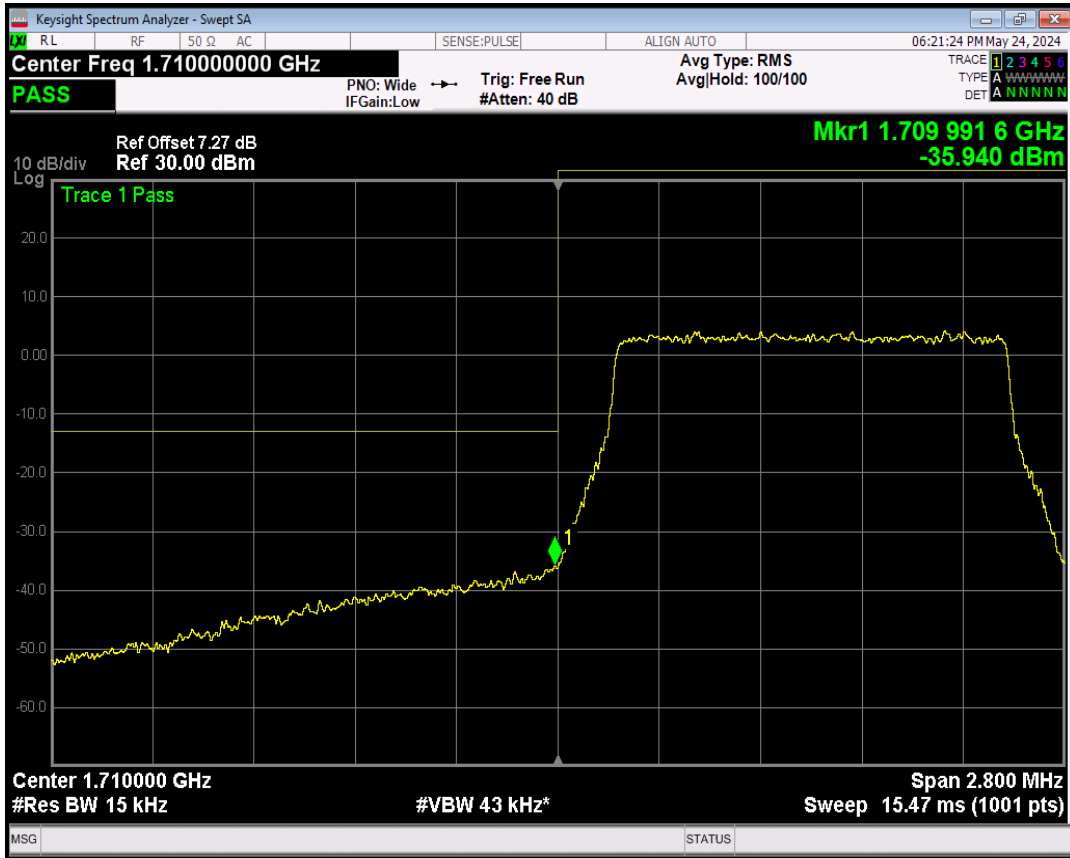

Band66 16QAM BW=1.4MHz Channel=131979 RB Size=1 Position=#0

Band66 16QAM BW=1.4MHz Channel=131979 RB Size=1 Position=#Max

Band66 16QAM BW=1.4MHz Channel=132665 RB Size=1 Position=#0

Band66 16QAM BW=1.4MHz Channel=131979 RB Size=6 Position=#0