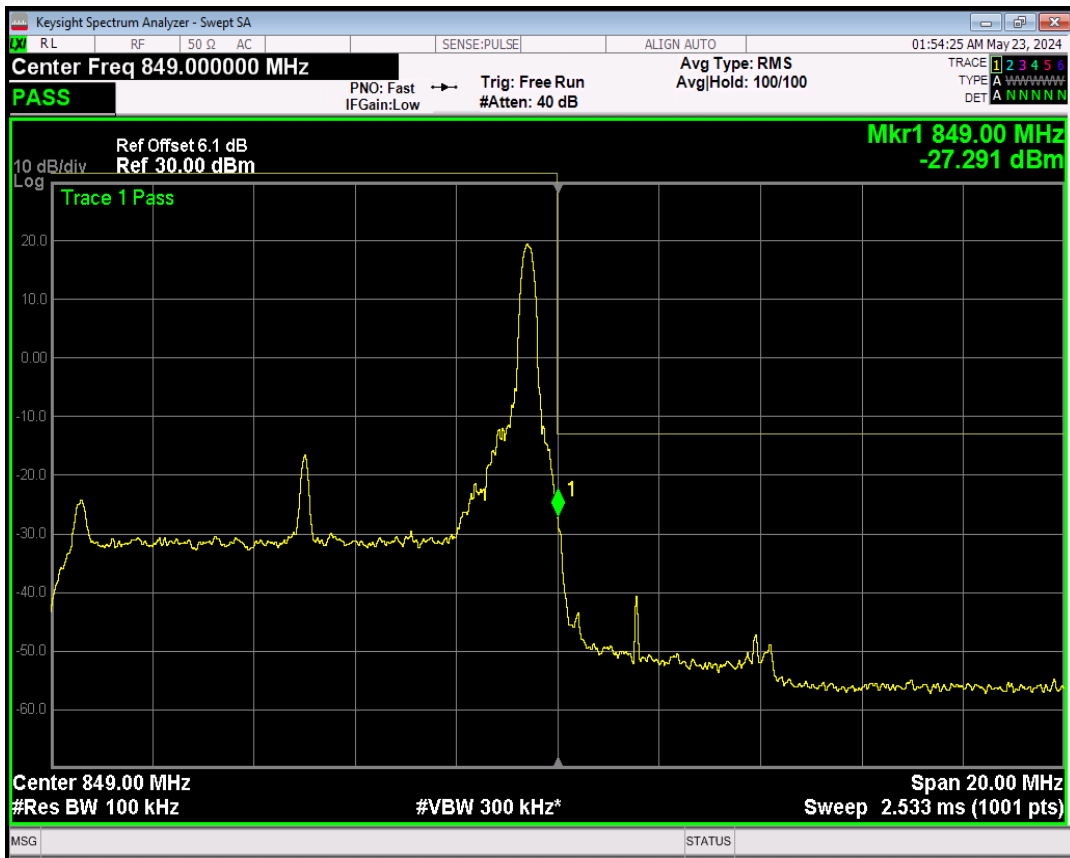

Band5 16QAM BW=10MHz Channel=20600 RB Size=1 Position=#Max

Band5 16QAM BW=10MHz Channel=20450 RB Size=50 Position=#0