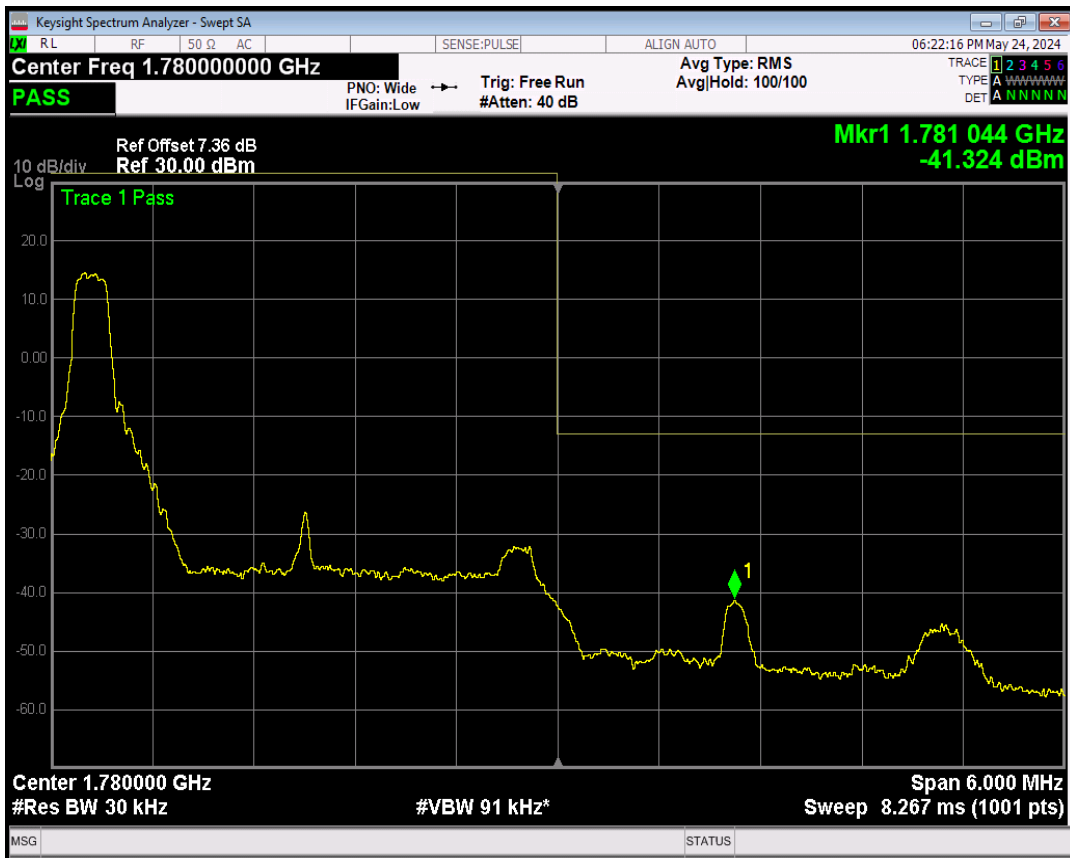

Band66 16QAM BW=3MHz Channel=132657 RB Size=1 Position=#0

Band66 16QAM BW=5MHz Channel=131997 RB Size=25 Position=#0