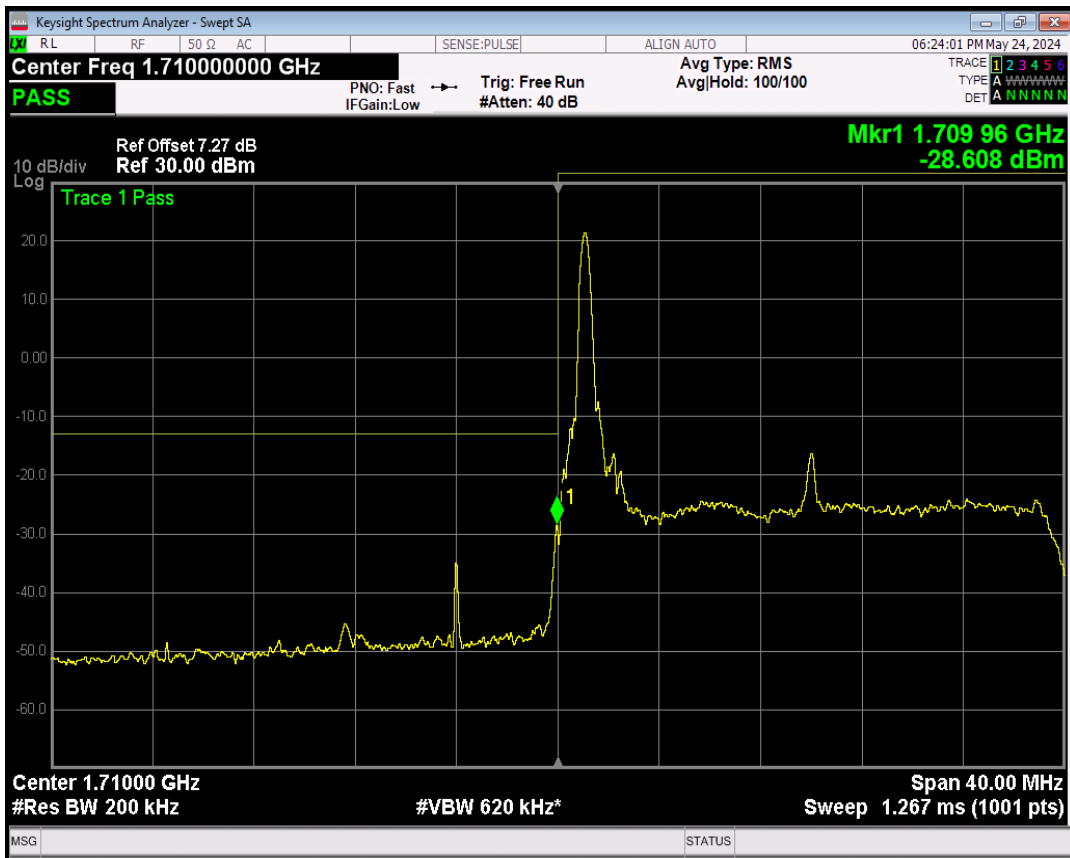

Band66 16QAM BW=20MHz Channel=132072 RB Size=1 Position=#0

Band66 16QAM BW=20MHz Channel=132072 RB Size=1 Position=#Max