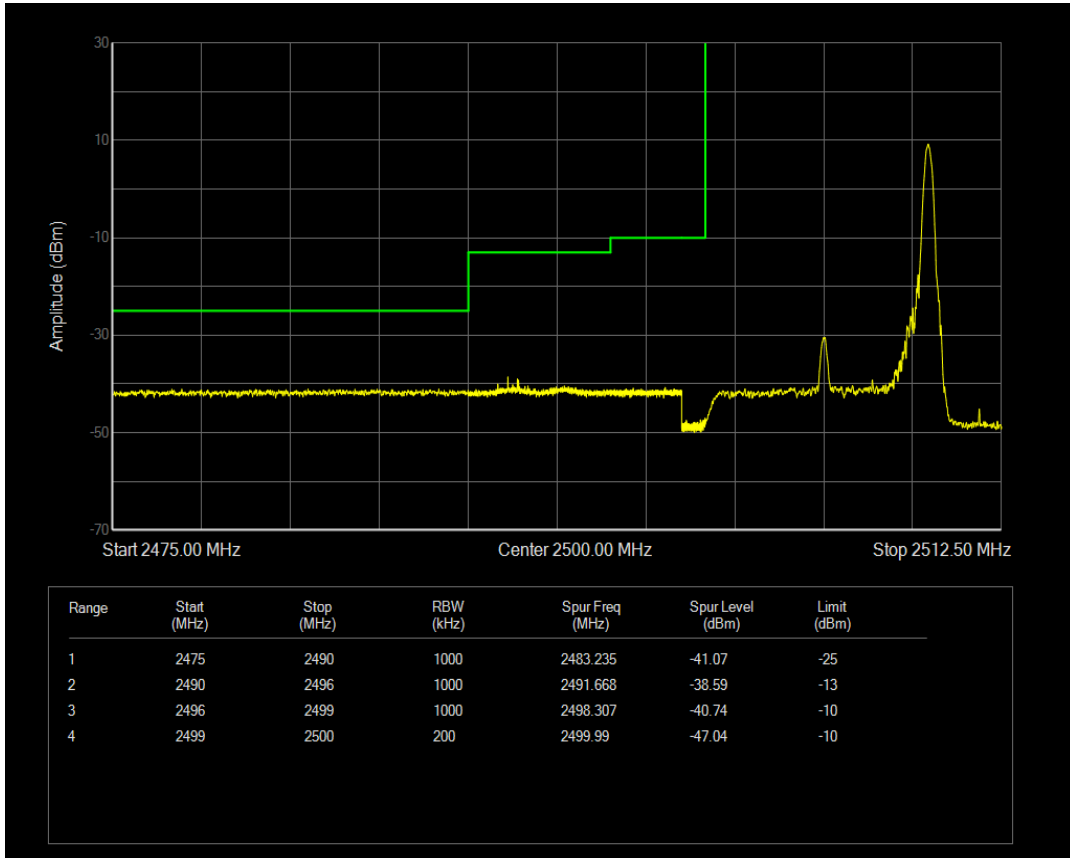

Band66 QPSK BW=5MHz Channel=132647 RB Size=1 Position=#Max

Band66 QPSK BW=5MHz Channel=132647 RB Size=25 Position=#0

Band66 QPSK BW=5MHz Channel=131997 RB Size=25 Position=#0

Band66 QPSK BW=5MHz Channel=132647 RB Size=1 Position=#0

Band7 16QAM BW=10MHz Channel=20800 RB Size=1 Position=#0

Band7 16QAM BW=10MHz Channel=20800 RB Size=1 Position=#Max

Band7 16QAM BW=10MHz Channel=20800 RB Size=50 Position=#0

Band7 16QAM BW=10MHz Channel=21400 RB Size=1 Position=#Max