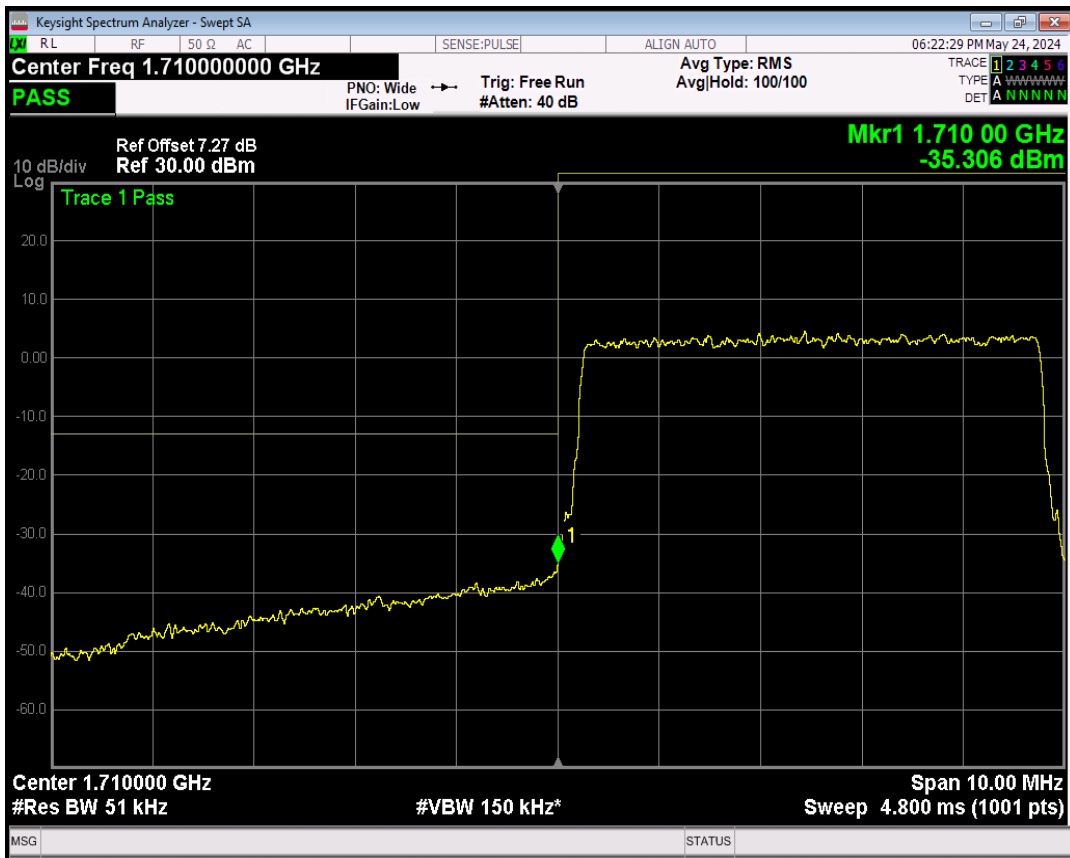

Band66 QPSK BW=5MHz Channel=131997 RB Size=25 Position=#0

Band66 QPSK BW=5MHz Channel=132647 RB Size=1 Position=#0