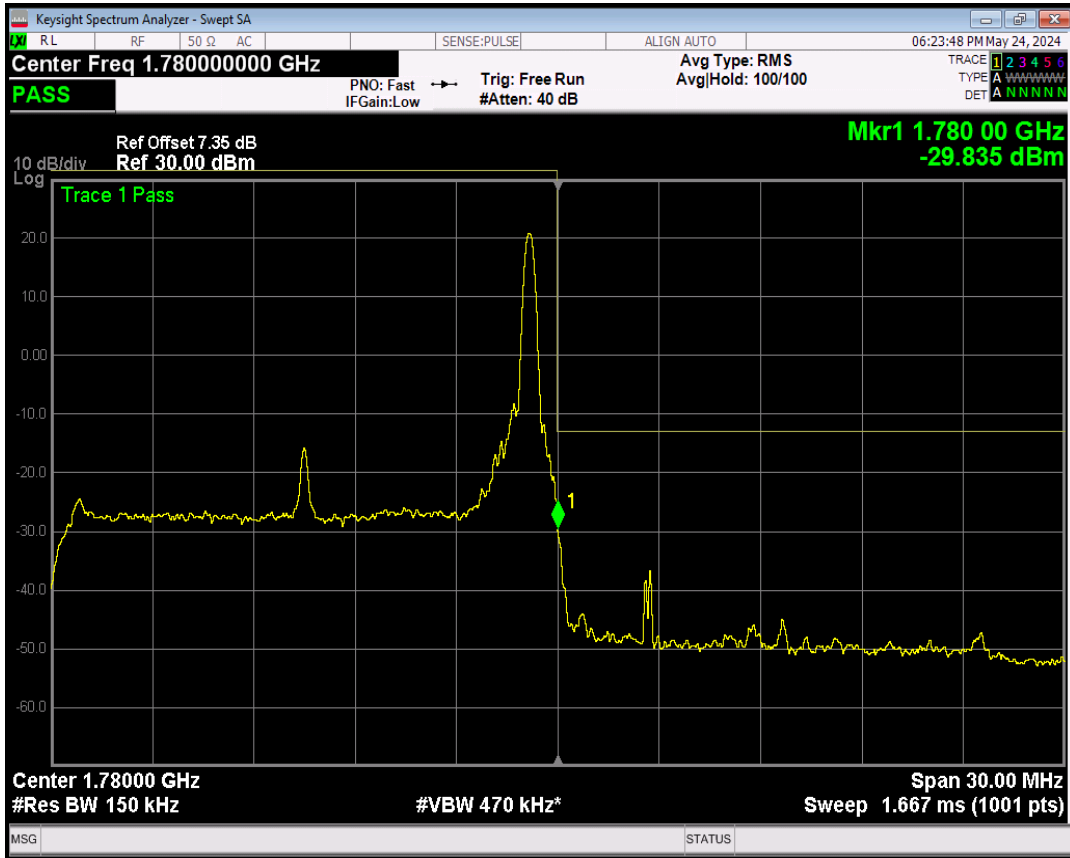

Band66 16QAM BW=15MHz Channel=132597 RB Size=1 Position=#Max

Band66 16QAM BW=15MHz Channel=132597 RB Size=75 Position=#0