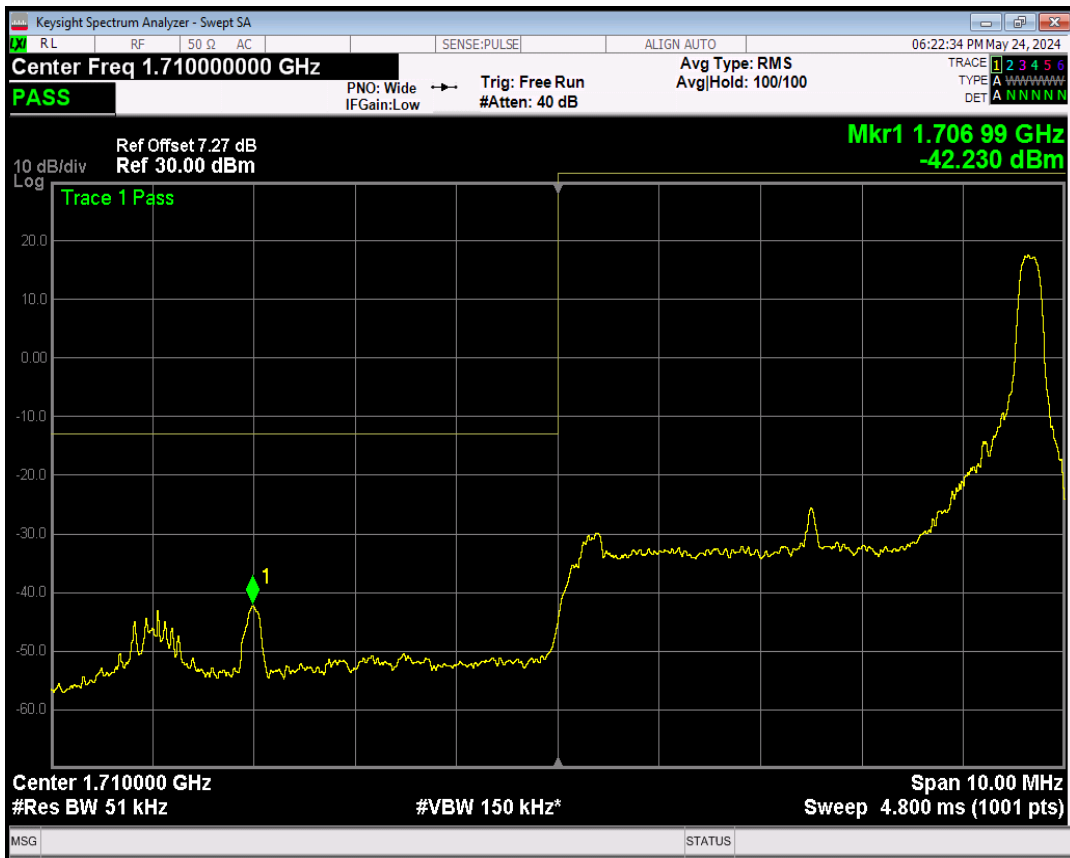

Band66 16QAM BW=5MHz Channel=131997 RB Size=1 Position=#Max

Band66 QPSK BW=1.4MHz Channel=131979 RB Size=1 Position=#0