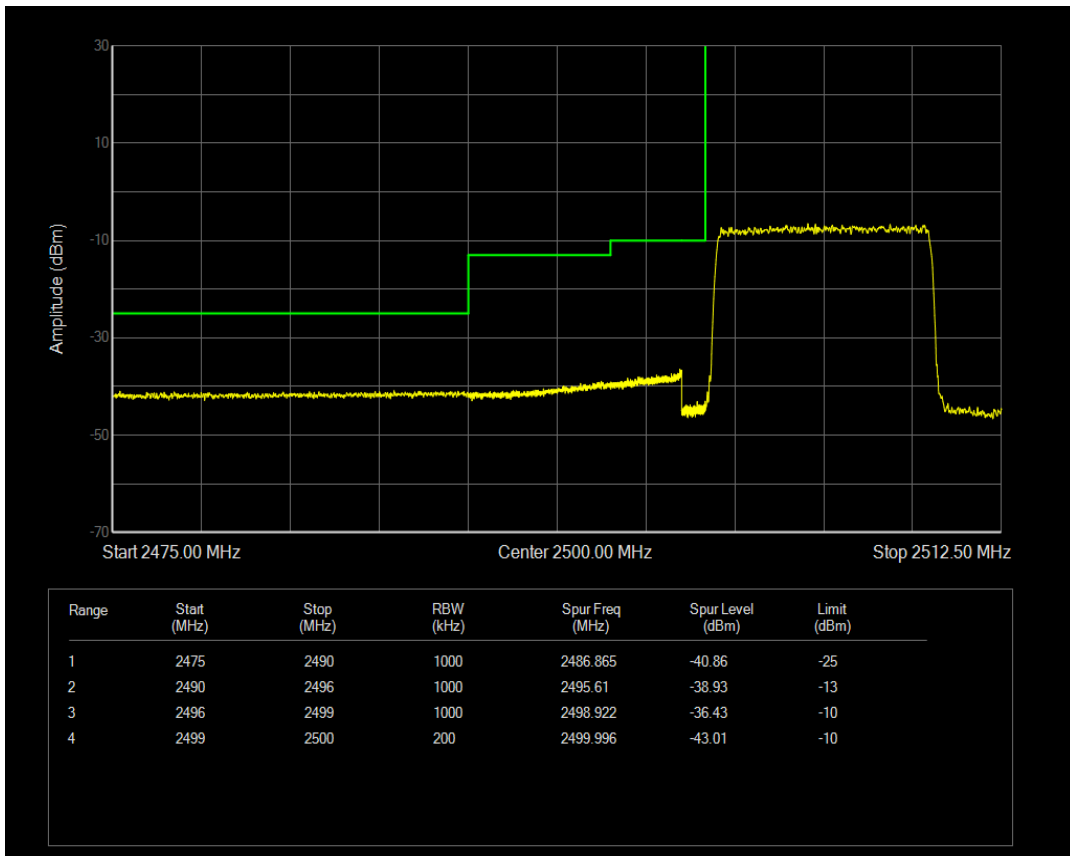

Band66 QPSK BW=5MHz Channel=132647 RB Size=1 Position=#Max

Band66 QPSK BW=5MHz Channel=132647 RB Size=25 Position=#0

Band66 QPSK BW=5MHz Channel=131997 RB Size=25 Position=#0

Band66 QPSK BW=5MHz Channel=132647 RB Size=1 Position=#0

Band7 16QAM BW=10MHz Channel=20800 RB Size=1 Position=#0

Band7 16QAM BW=10MHz Channel=20800 RB Size=1 Position=#Max

Band7 16QAM BW=10MHz Channel=20800 RB Size=50 Position=#0

Band7 16QAM BW=10MHz Channel=21400 RB Size=1 Position=#Max