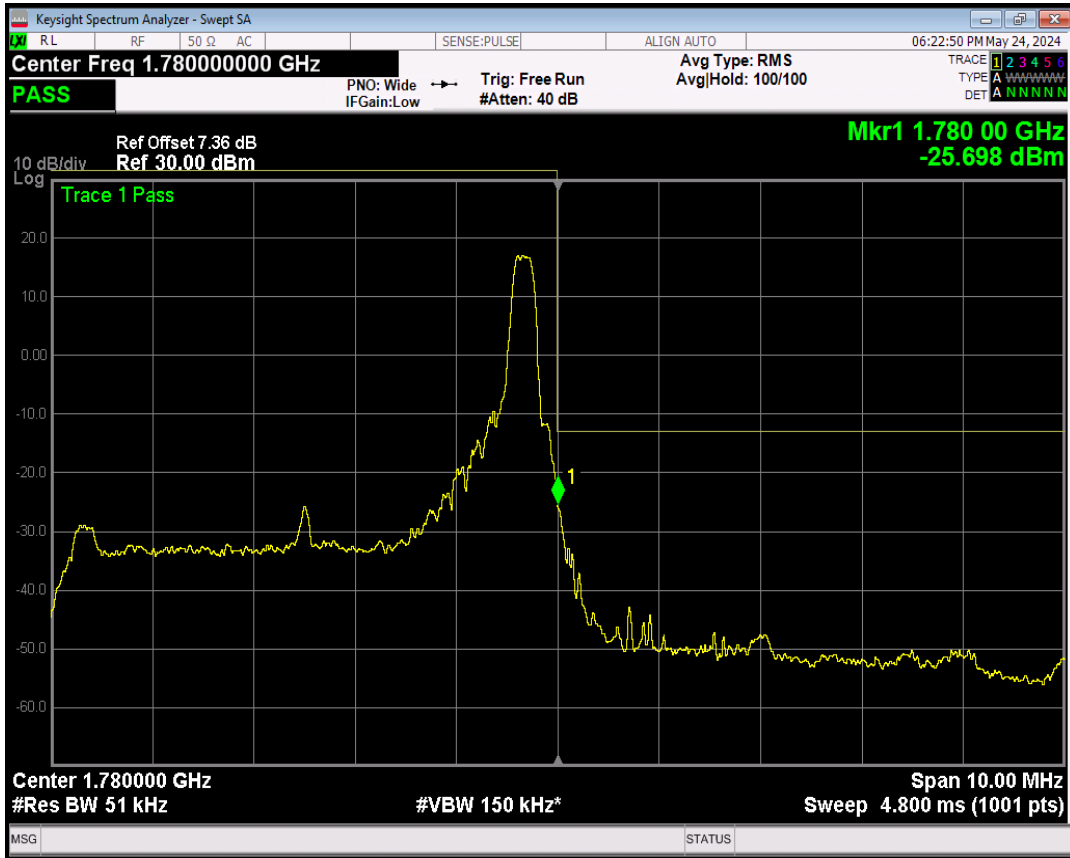

Band66 16QAM BW=5MHz Channel=132647 RB Size=1 Position=#Max

Band66 16QAM BW=5MHz Channel=132647 RB Size=25 Position=#0