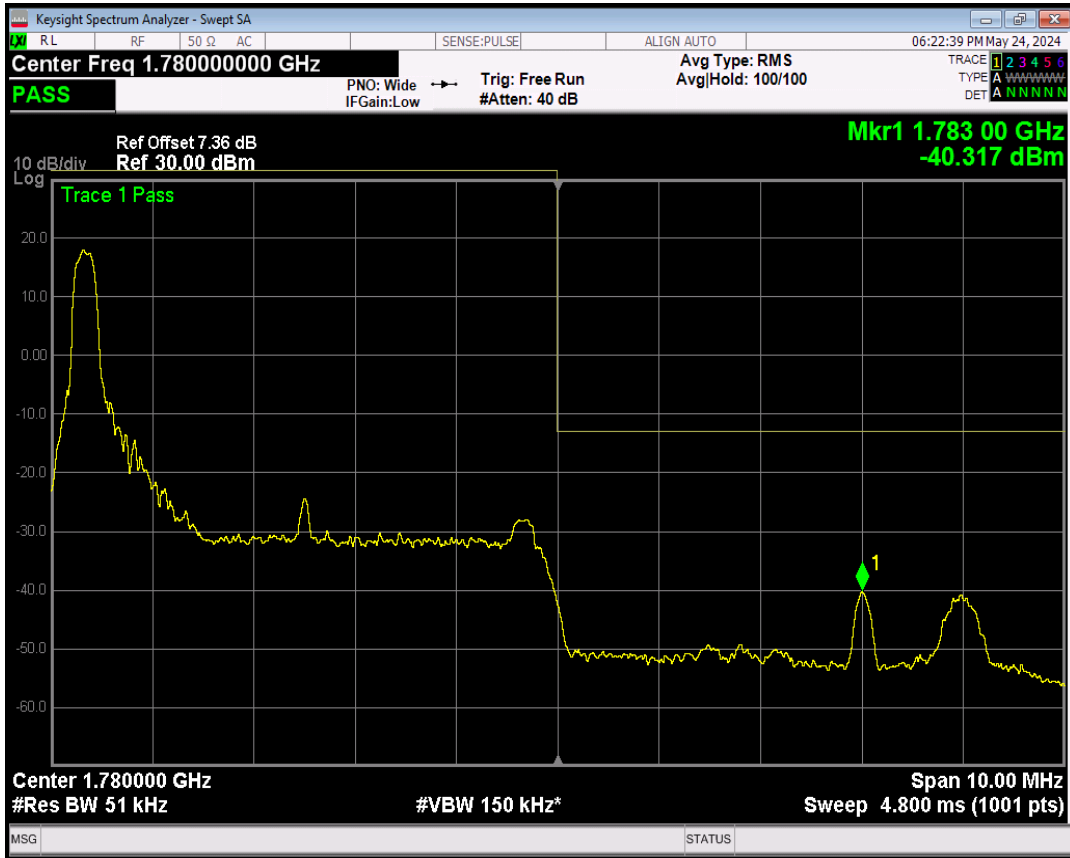

Band66 QPSK BW=5MHz Channel=132647 RB Size=1 Position=#Max

Band66 QPSK BW=5MHz Channel=132647 RB Size=25 Position=#0

Band66 QPSK BW=5MHz Channel=131997 RB Size=25 Position=#0

Band66 QPSK BW=5MHz Channel=132647 RB Size=1 Position=#0