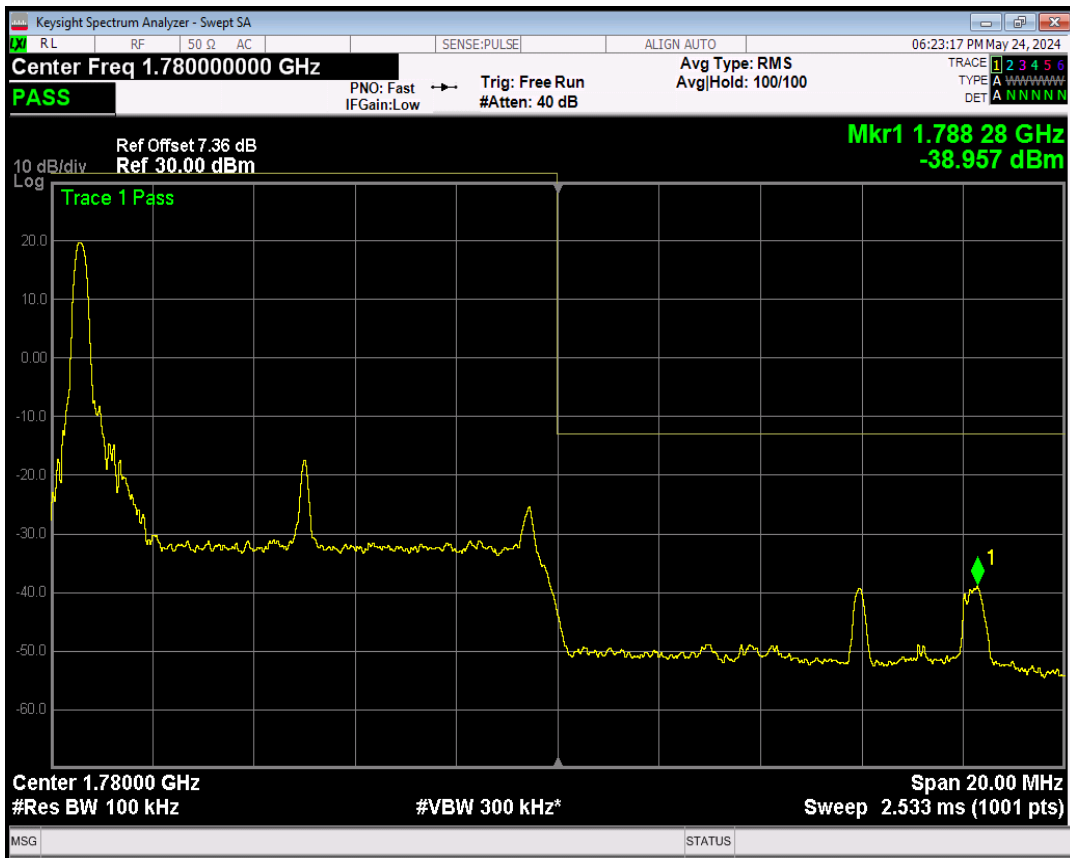

Band66 16QAM BW=10MHz Channel=132622 RB Size=1 Position=#0

Band66 16QAM BW=15MHz Channel=132597 RB Size=1 Position=#Max