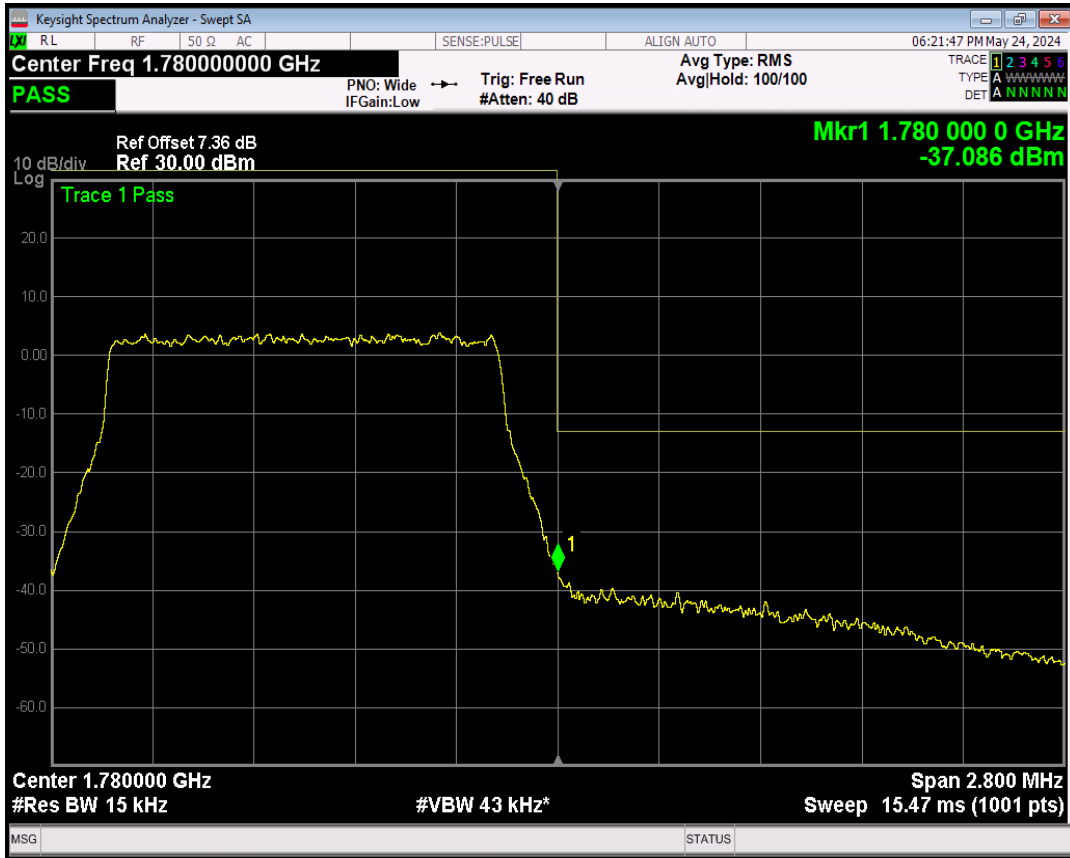

Band66 16QAM BW=1.4MHz Channel=132665 RB Size=6 Position=#0

Band66 16QAM BW=1.4MHz Channel=132665 RB Size=1 Position=#Max