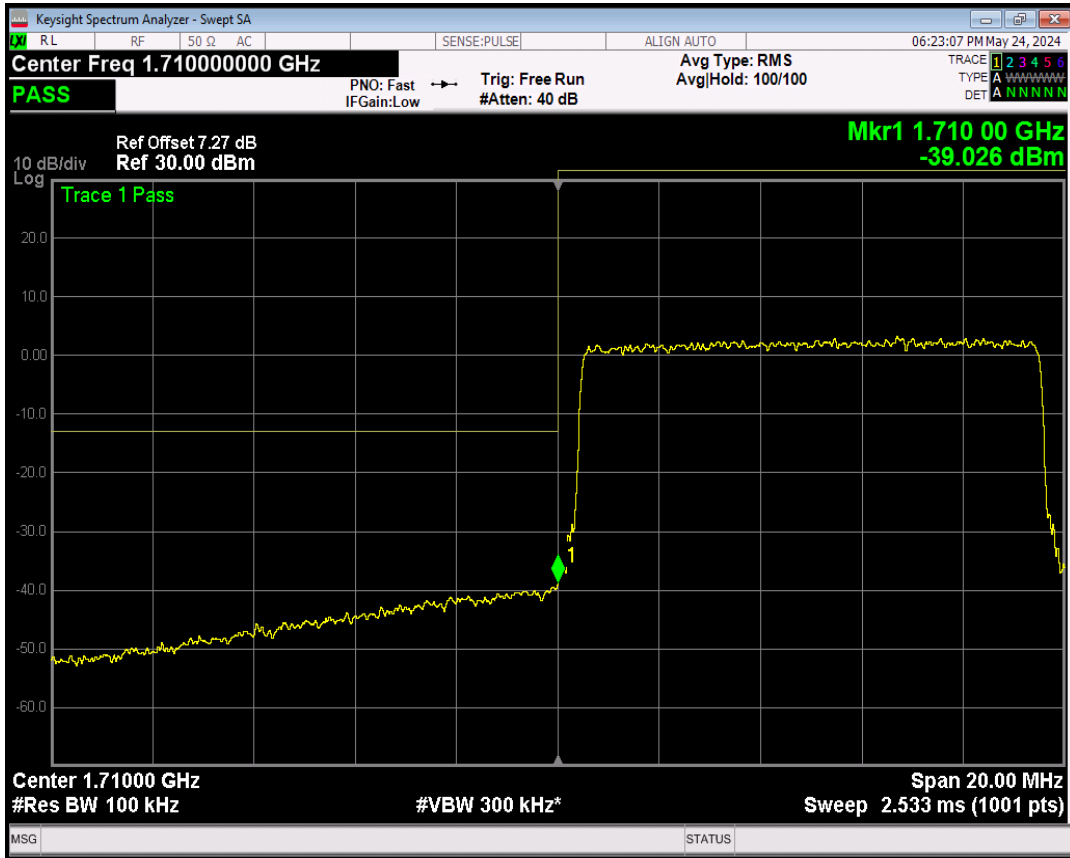

Band66 16QAM BW=10MHz Channel=132622 RB Size=50 Position=#0

Band66 16QAM BW=15MHz Channel=132047 RB Size=1 Position=#0

Band66 16QAM BW=10MHz Channel=132622 RB Size=1 Position=#Max

Band66 16QAM BW=10MHz Channel=132022 RB Size=50 Position=#0