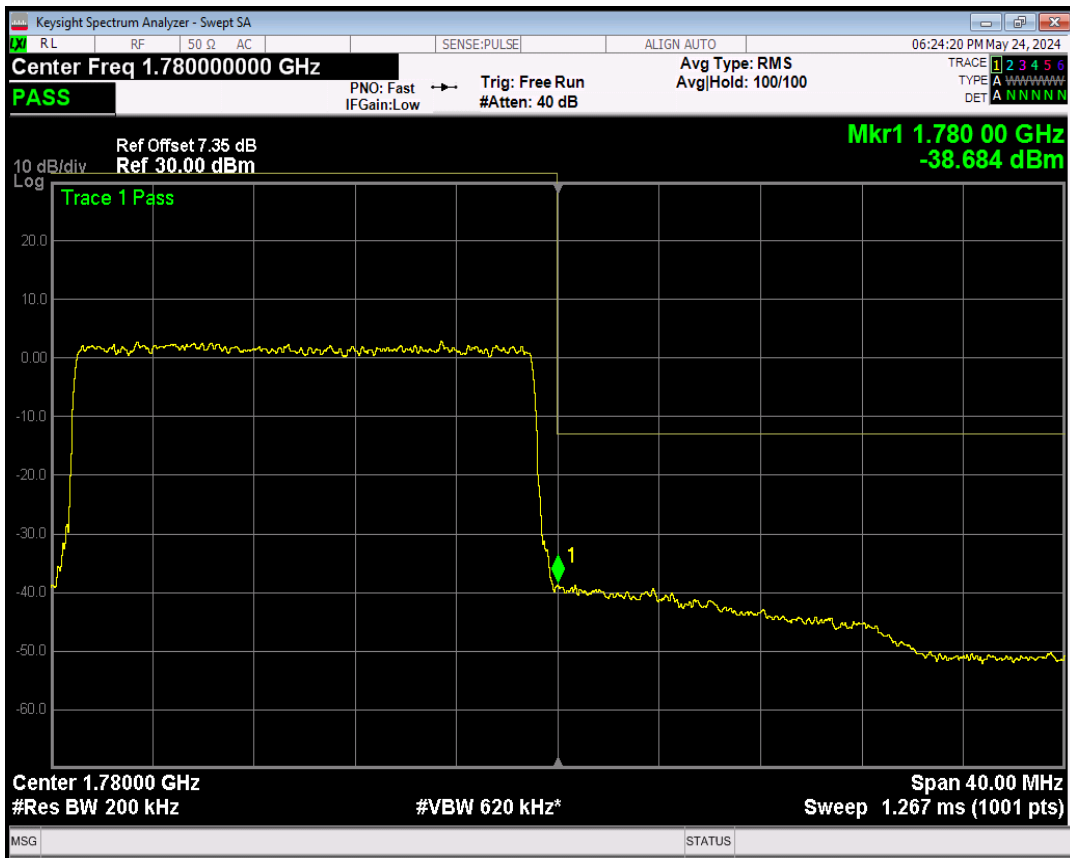

Band66 16QAM BW=20MHz Channel=132572 RB Size=100 Position=#0

Band66 16QAM BW=3MHz Channel=132657 RB Size=1 Position=#Max