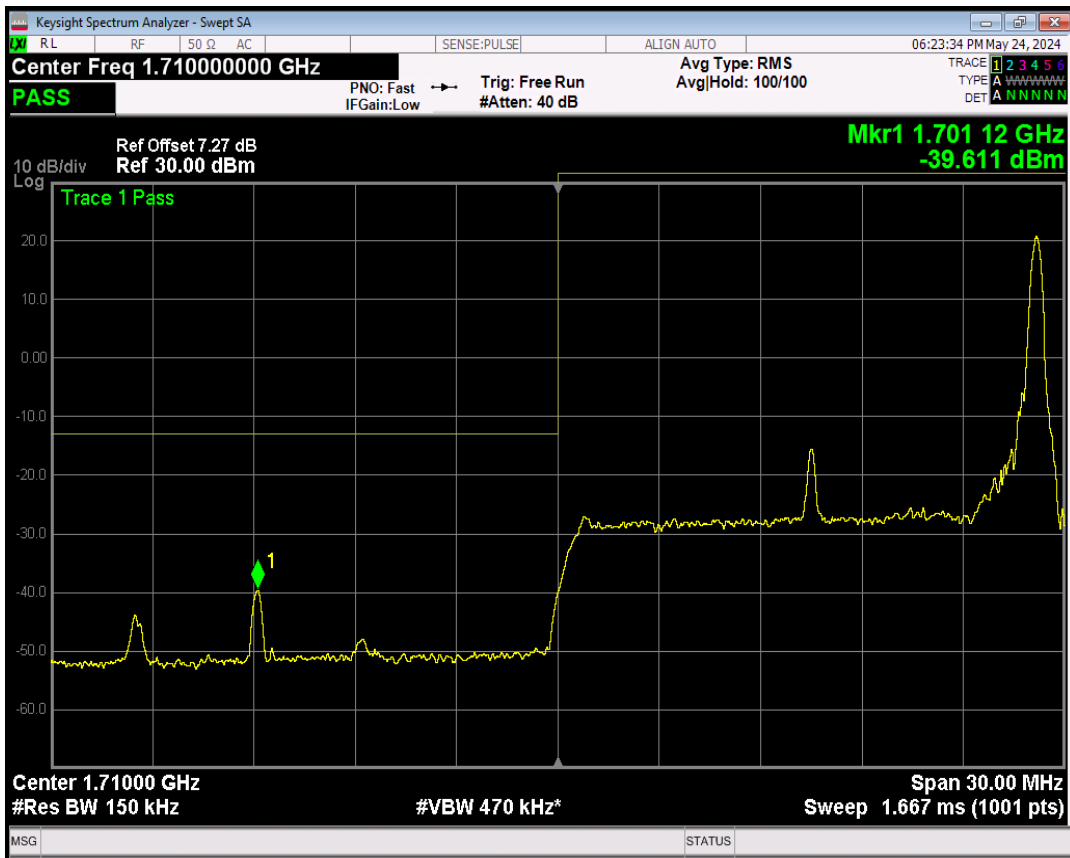

Band66 16QAM BW=15MHz Channel=132047 RB Size=1 Position=#Max

Band66 16QAM BW=15MHz Channel=132047 RB Size=75 Position=#0