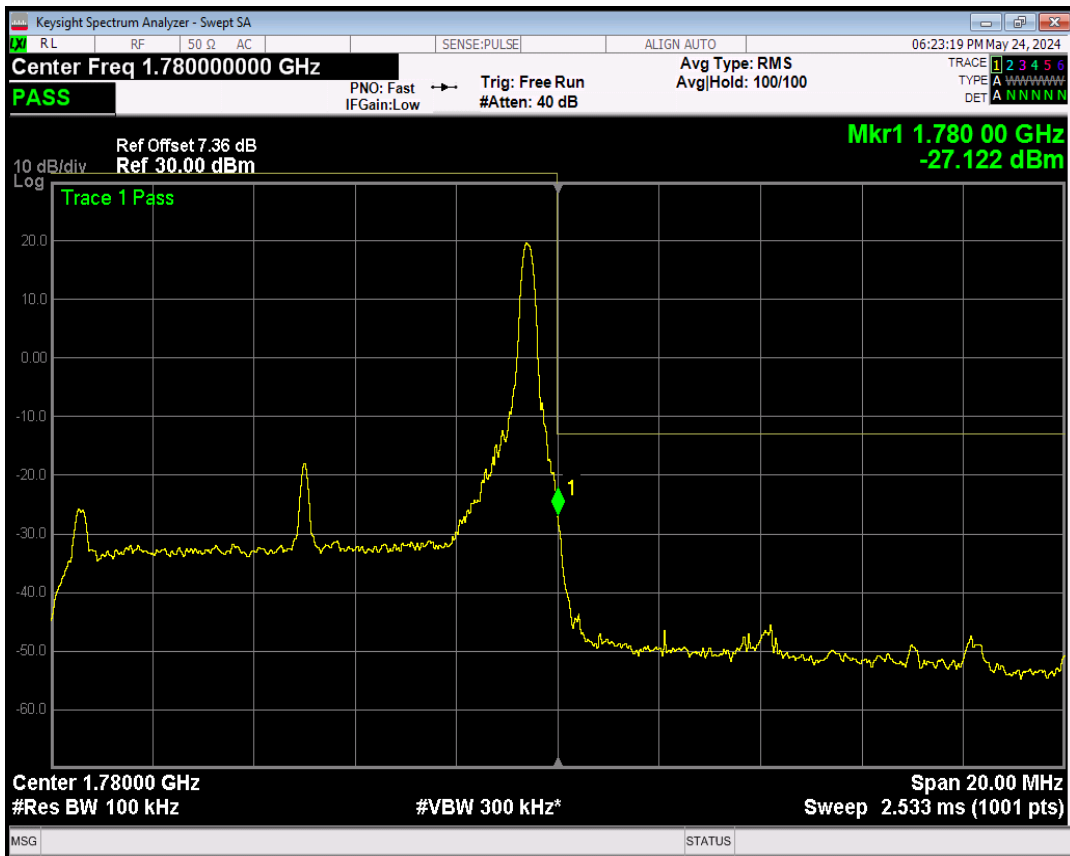

Band66 16QAM BW=10MHz Channel=132622 RB Size=1 Position=#Max

Band66 16QAM BW=10MHz Channel=132022 RB Size=50 Position=#0