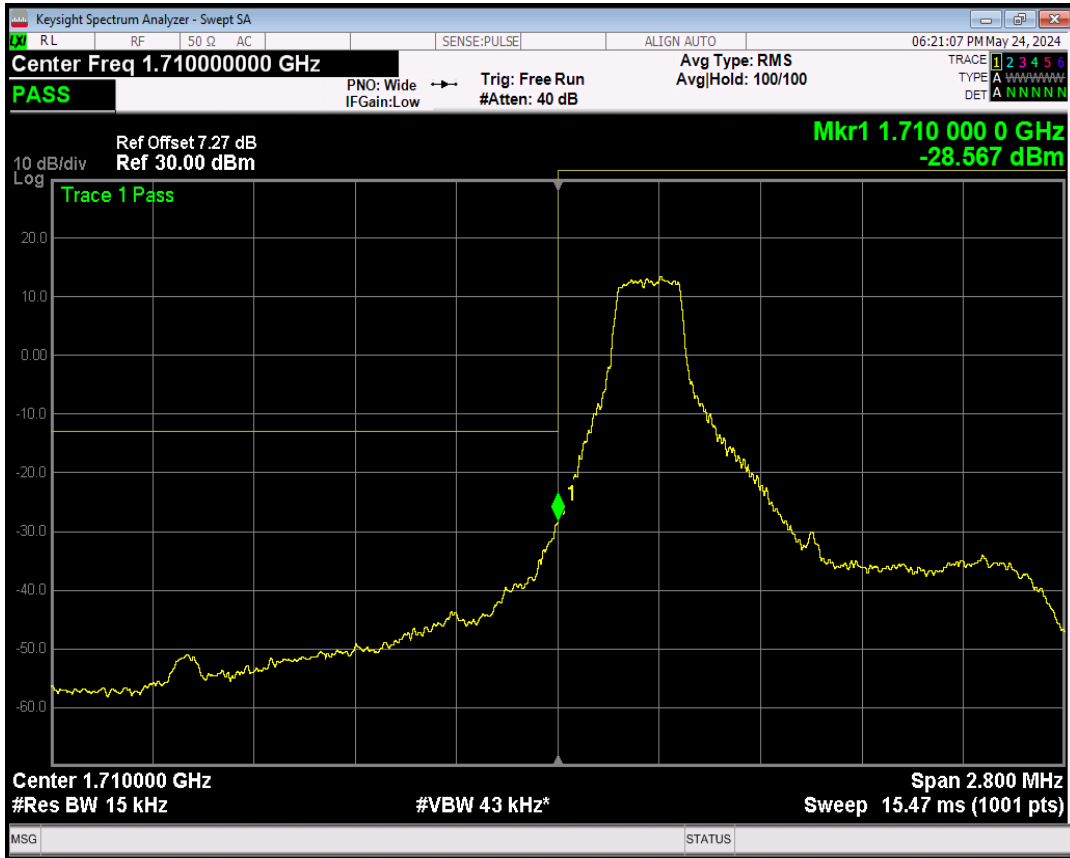

Band66 QPSK BW=1.4MHz Channel=131979 RB Size=1 Position=#0

Band66 QPSK BW=1.4MHz Channel=131979 RB Size=1 Position=#Max