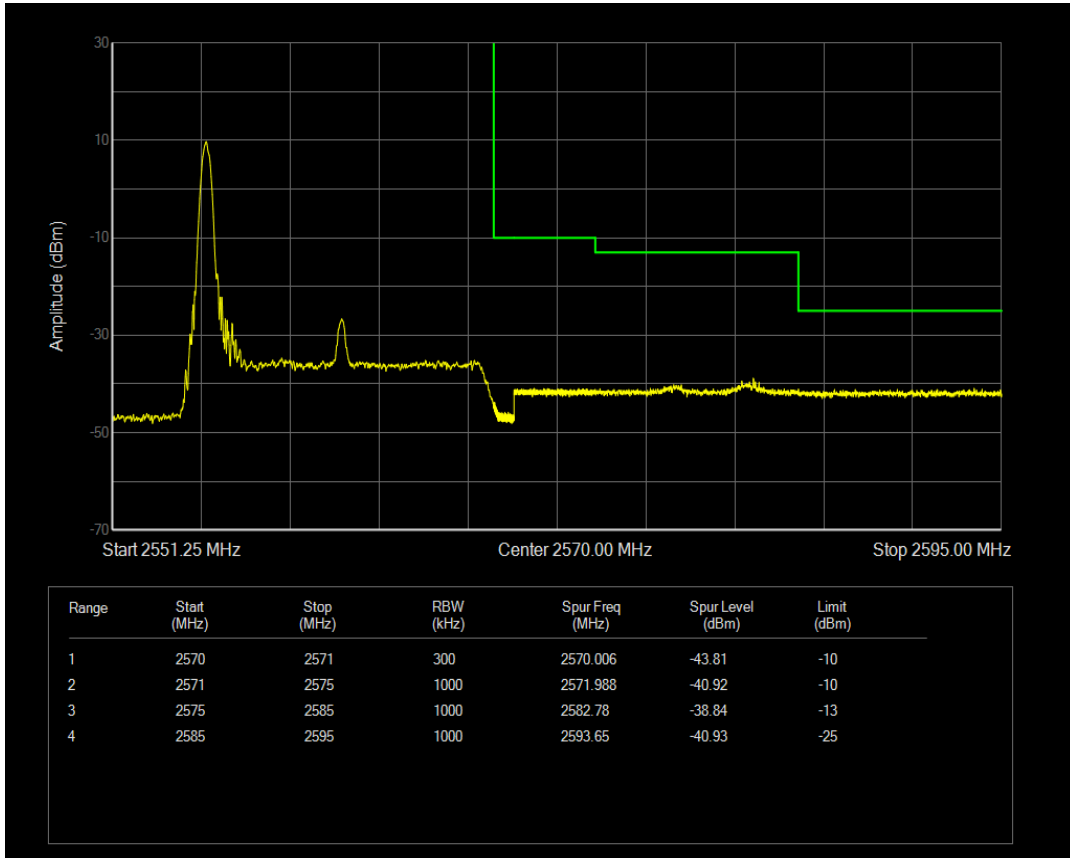

Band7 16QAM BW=10MHz Channel=20800 RB Size=1 Position=#0

Band7 16QAM BW=10MHz Channel=20800 RB Size=1 Position=#Max

Band7 16QAM BW=10MHz Channel=20800 RB Size=50 Position=#0

Band7 16QAM BW=10MHz Channel=21400 RB Size=1 Position=#Max

Band7 16QAM BW=10MHz Channel=21400 RB Size=1 Position=#0

Band7 16QAM BW=15MHz Channel=20825 RB Size=1 Position=#0

Band7 16QAM BW=10MHz Channel=21400 RB Size=50 Position=#0

Band7 16QAM BW=15MHz Channel=21375 RB Size=1 Position=#0

Band7 16QAM BW=15MHz Channel=20825 RB Size=75 Position=#0

Band7 16QAM BW=15MHz Channel=20825 RB Size=1 Position=#Max

Band7 16QAM BW=20MHz Channel=20850 RB Size=1 Position=#Max

Band7 16QAM BW=20MHz Channel=20850 RB Size=100 Position=#0