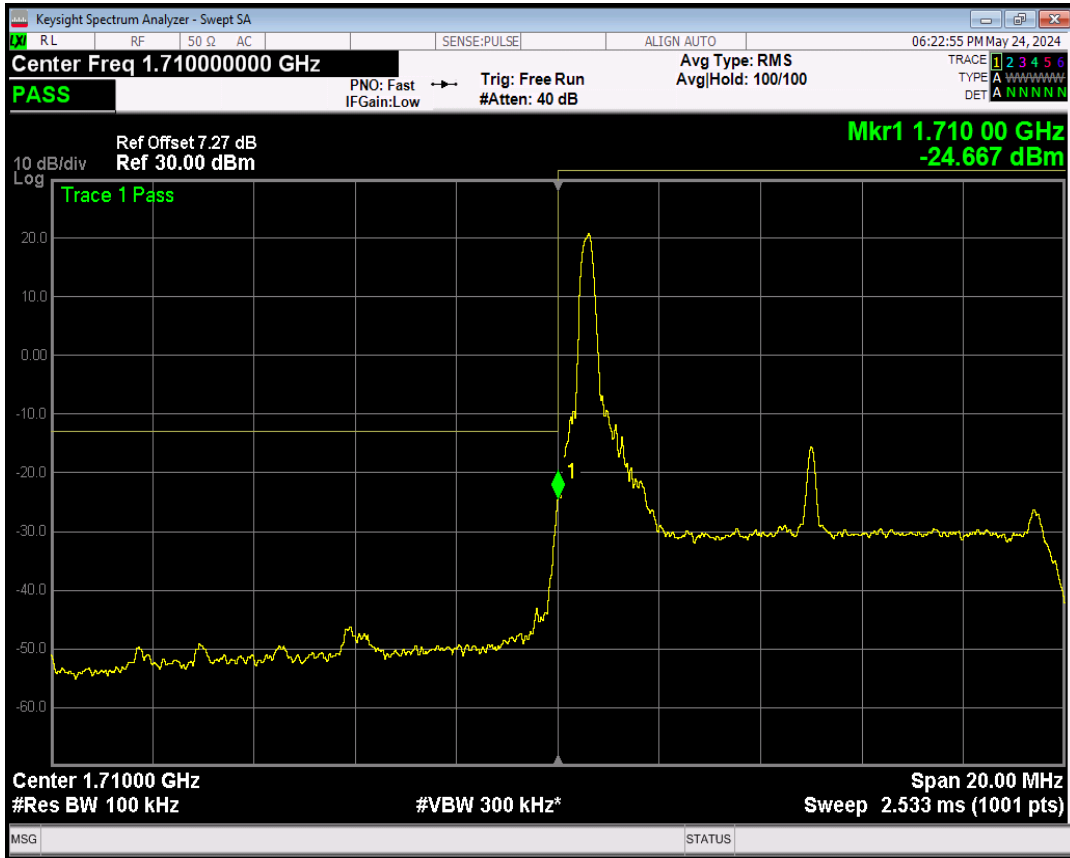

Band66 16QAM BW=5MHz Channel=132647 RB Size=1 Position=#0

Band66 16QAM BW=5MHz Channel=132647 RB Size=1 Position=#Max

Band66 16QAM BW=5MHz Channel=132647 RB Size=25 Position=#0

Band66 QPSK BW=10MHz Channel=132022 RB Size=1 Position=#0