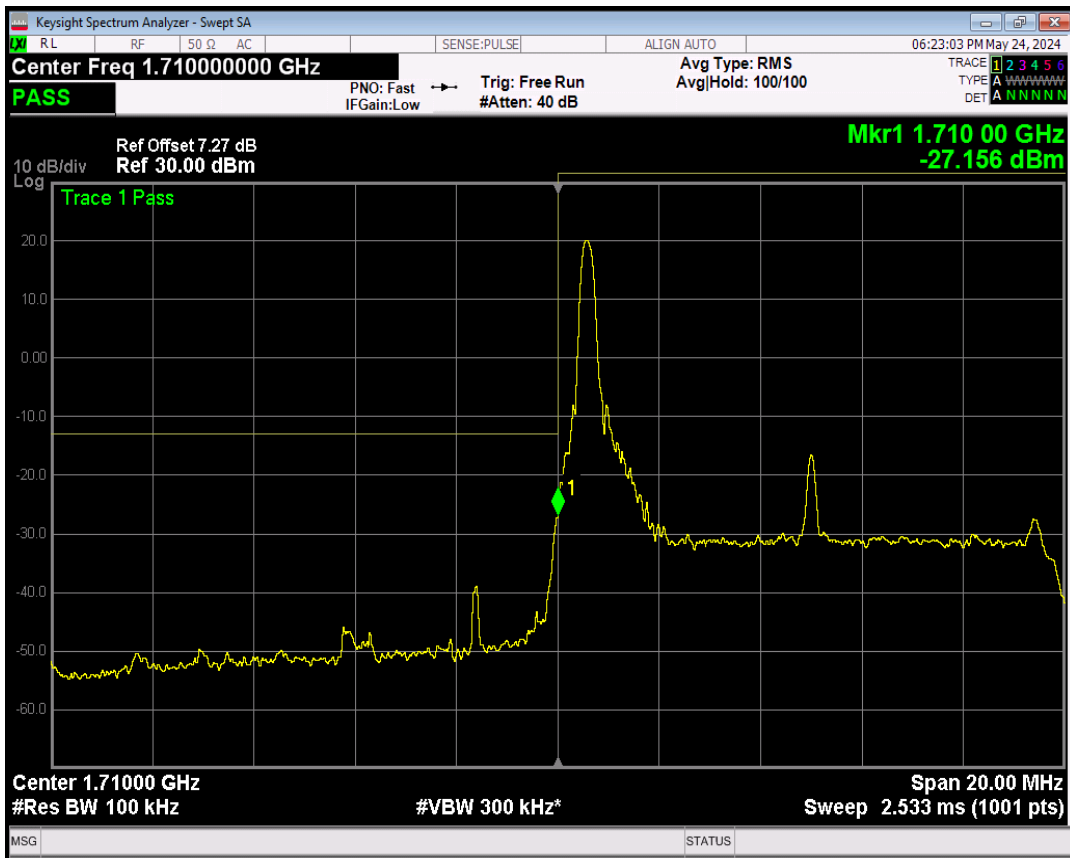

Band66 16QAM BW=10MHz Channel=132022 RB Size=1 Position=#0

Band66 16QAM BW=1.4MHz Channel=132665 RB Size=6 Position=#0