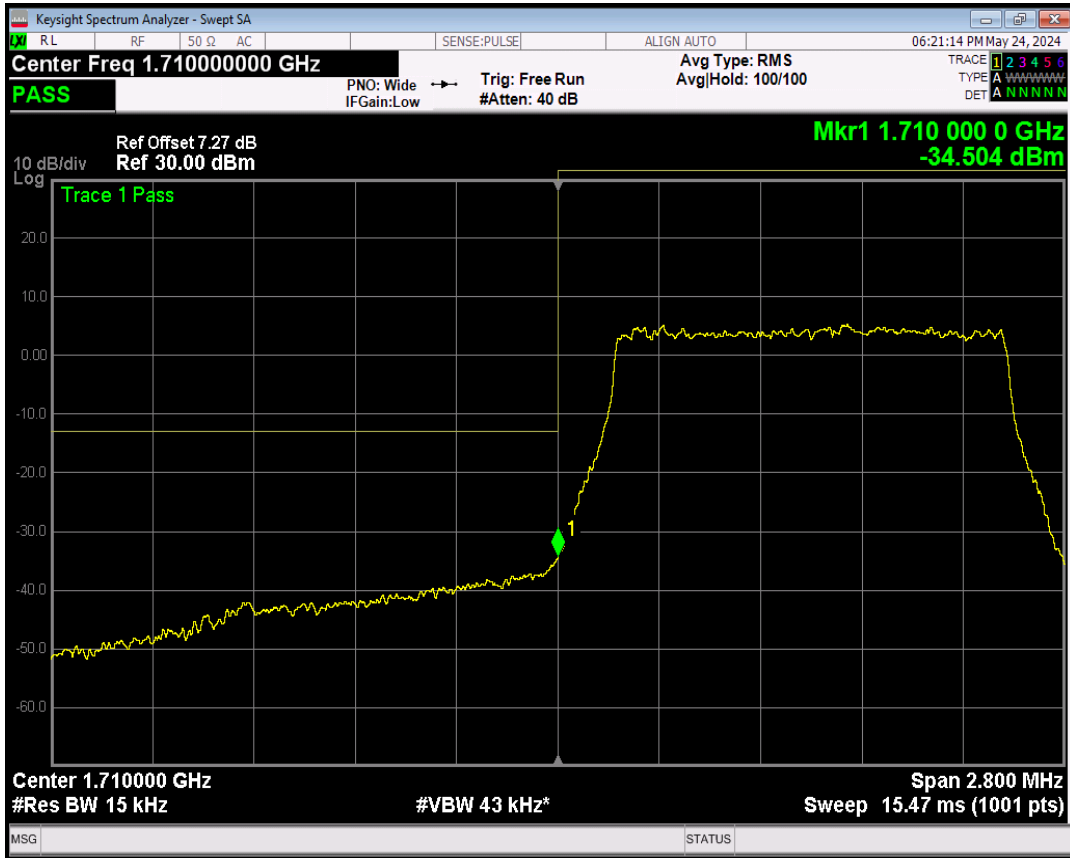

Band66 16QAM BW=5MHz Channel=131997 RB Size=1 Position=#Max

Band66 QPSK BW=1.4MHz Channel=131979 RB Size=1 Position=#0

Band66 QPSK BW=1.4MHz Channel=131979 RB Size=1 Position=#Max

Band66 QPSK BW=1.4MHz Channel=131979 RB Size=6 Position=#0