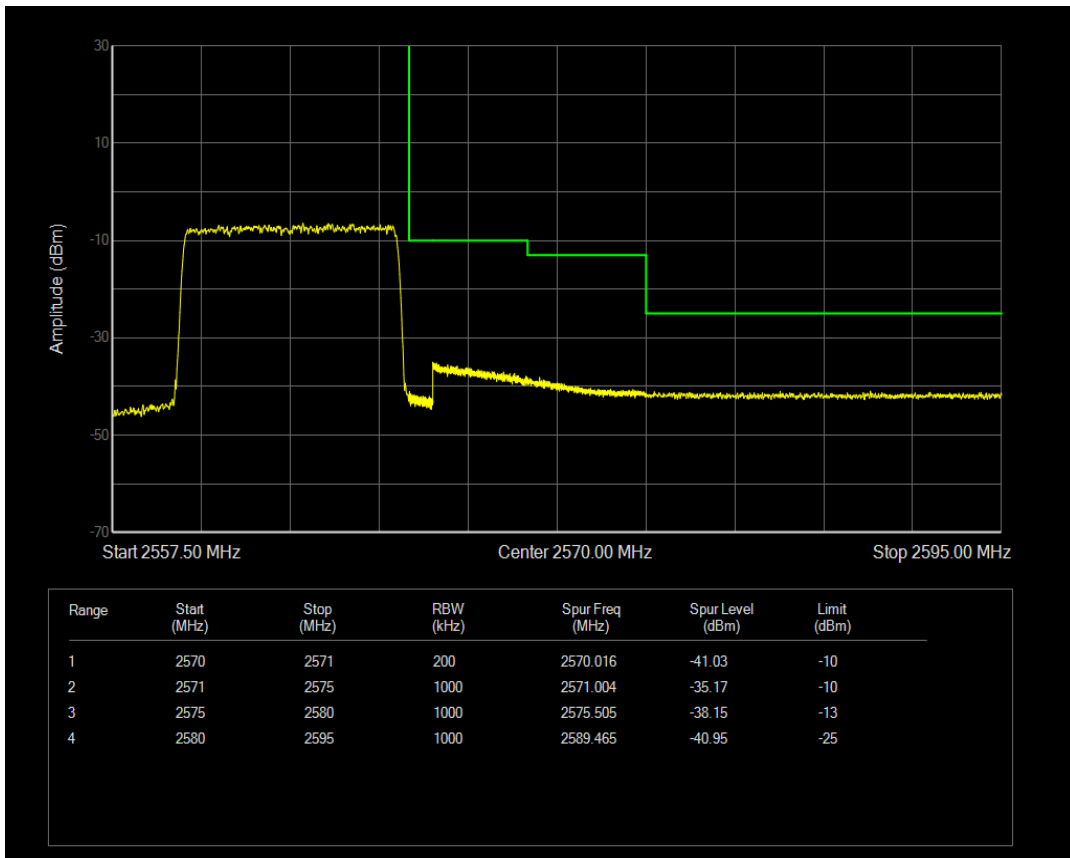

Band7 16QAM BW=10MHz Channel=20800 RB Size=1 Position=#0

Band7 16QAM BW=10MHz Channel=20800 RB Size=1 Position=#Max

Band7 16QAM BW=10MHz Channel=20800 RB Size=50 Position=#0

Band7 16QAM BW=10MHz Channel=21400 RB Size=1 Position=#Max

Band7 16QAM BW=10MHz Channel=21400 RB Size=1 Position=#0

Band7 16QAM BW=15MHz Channel=20825 RB Size=1 Position=#0

Band7 16QAM BW=10MHz Channel=21400 RB Size=50 Position=#0

Band7 16QAM BW=15MHz Channel=21375 RB Size=1 Position=#0