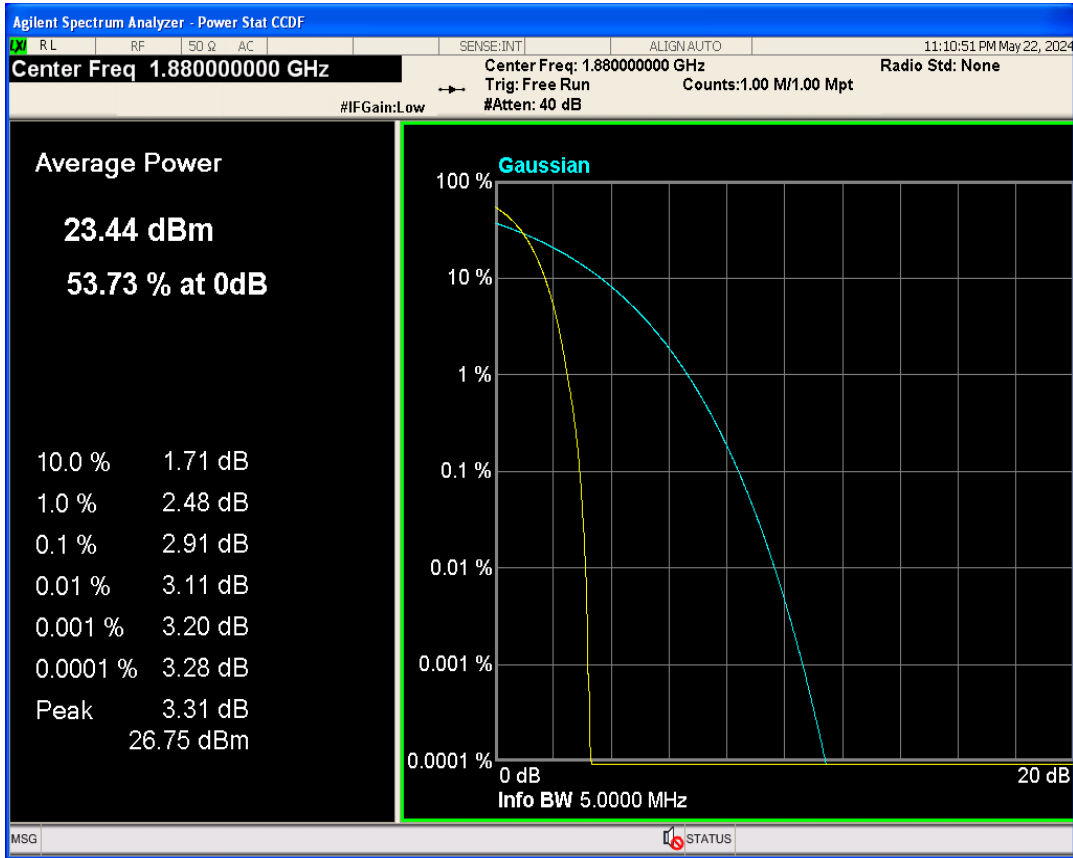

WCDMA Band2 Channel=9400