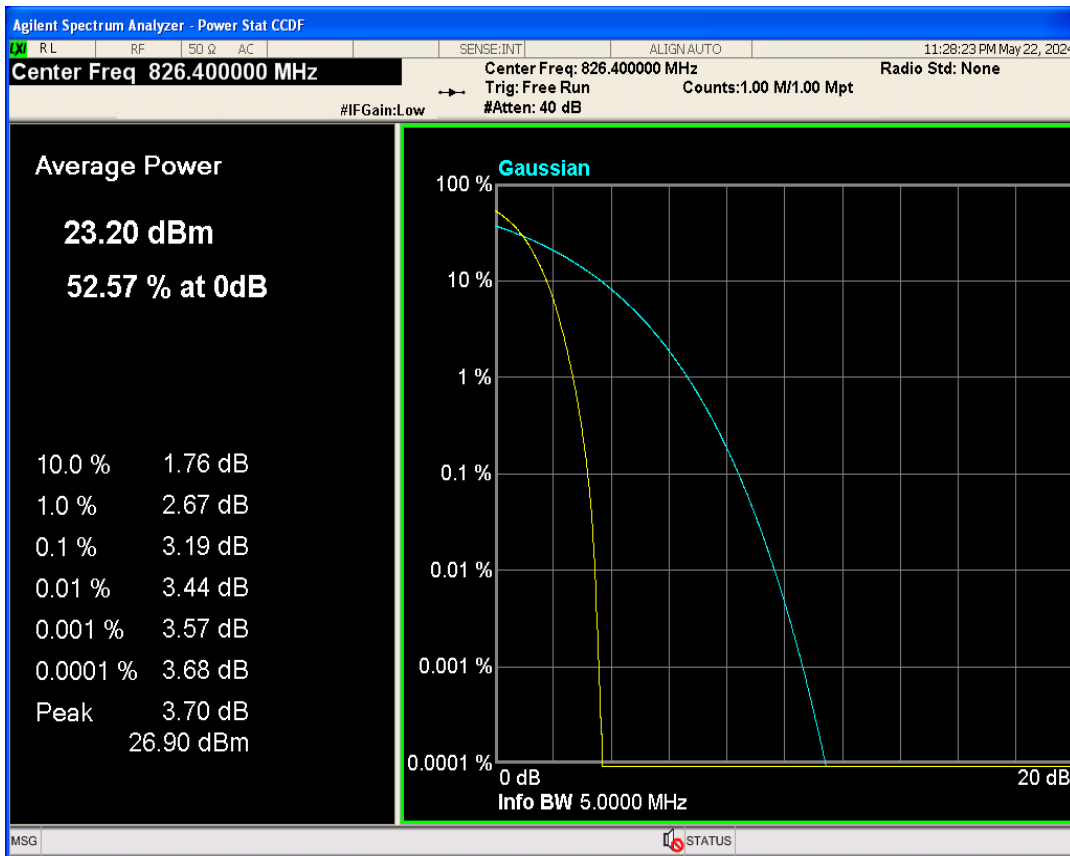

WCDMA Band2 Channel=9262

WCDMA Band2 Channel=9400

WCDMA Band2 Channel=9538

WCDMA Band4 Channel=1312

WCDMA Band5 Channel=4132

WCDMA Band5 Channel=4182

WCDMA Band5 Channel=4233

04 Occupied bandwidth