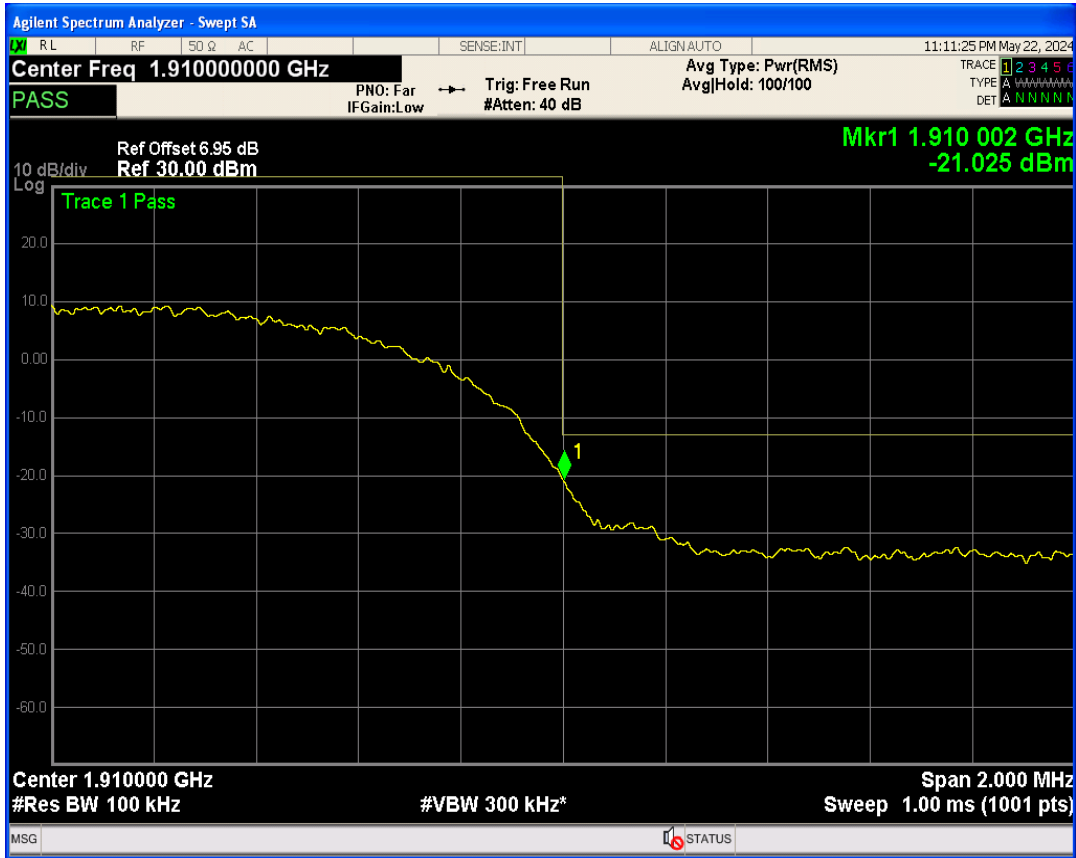

WCDMA Band5 Channel=4233

05 Band edge

Band	Channel	Frequency (MHz)	Spur Freq (MHz)	Spur Level (dBm)	Limit (dBm)	Verdict
WCDMA Band2	9262	1852.4	1850.00	-23.26	-13	PASS
WCDMA Band2	9538	1907.6	1910.00	-21.02	-13	PASS
WCDMA Band4	1312	1712.4	1709.99	-23.24	-13	PASS
WCDMA Band4	1513	1752.6	1755.00	-24.10	-13	PASS
WCDMA Band5	4132	826.4	824.00	-23.30	-13	PASS
WCDMA Band5	4233	846.6	849.00	-24.20	-13	PASS

WCDMA Band2 Channel=9262

WCDMA Band2 Channel=9538

WCDMA Band4 Channel=1312

WCDMA Band4 Channel=1513

WCDMA Band5 Channel=4132

WCDMA Band5 Channel=4233

06 Out-of-band emissions

Band	Channel	Frequency (MHz)	Spur Freq (MHz)	Spur Level (dBm)	Limit (dBm)	Verdict
WCDMA Band2	9262	1852.4	19912.13	-25.13	-13	PASS
WCDMA Band2	9400	1880	19901.15	-24.17	-13	PASS
WCDMA Band2	9538	1907.6	18002.00	-24.25	-13	PASS
WCDMA Band4	1312	1712.4	19877.68	-24.90	-13	PASS
WCDMA Band4	1413	1732.6	19958.06	-24.60	-13	PASS
WCDMA Band4	1513	1752.6	19758.36	-24.48	-13	PASS
WCDMA Band5	4132	826.4	7415.03	-30.50	-13	PASS
WCDMA Band5	4182	836.4	3164.82	-30.20	-13	PASS
WCDMA Band5	4233	846.6	3064.87	-30.44	-13	PASS