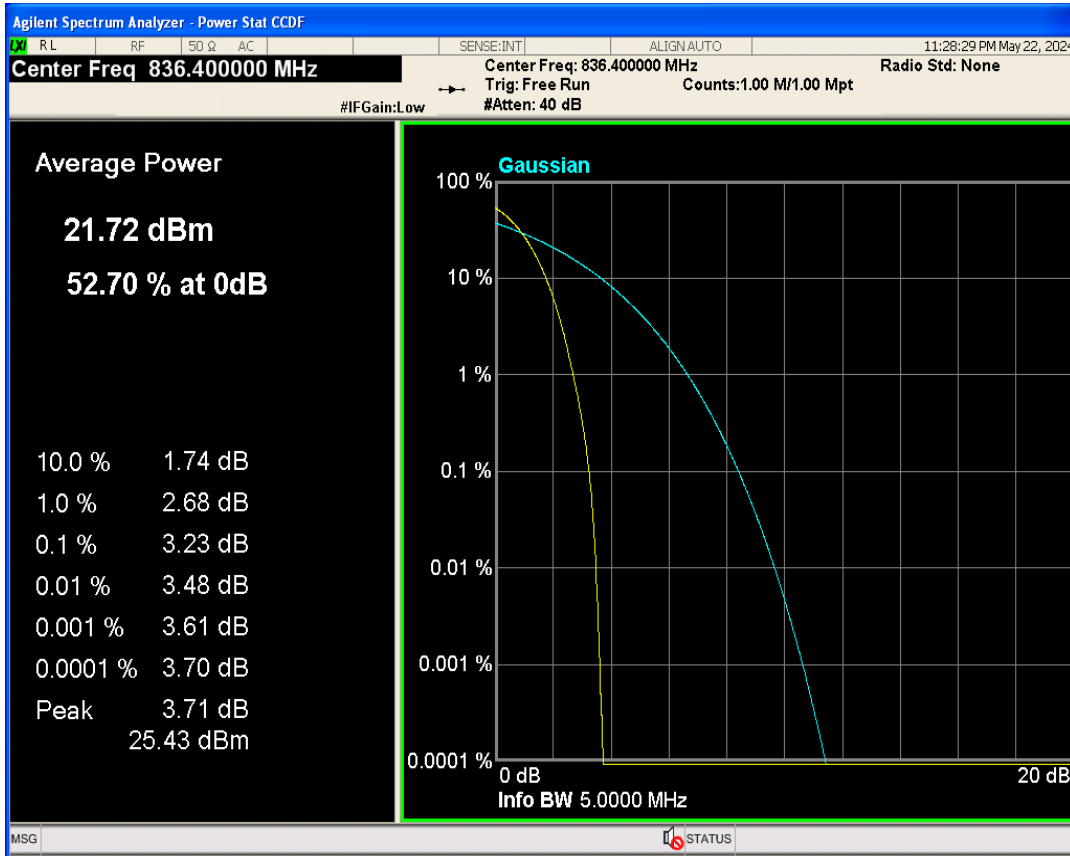

WCDMA Band2 Channel=9262

WCDMA Band2 Channel=9400

WCDMA Band2 Channel=9538

WCDMA Band4 Channel=1312

WCDMA Band5 Channel=4132

WCDMA Band5 Channel=4182

WCDMA Band5 Channel=4233

04 Occupied bandwidth