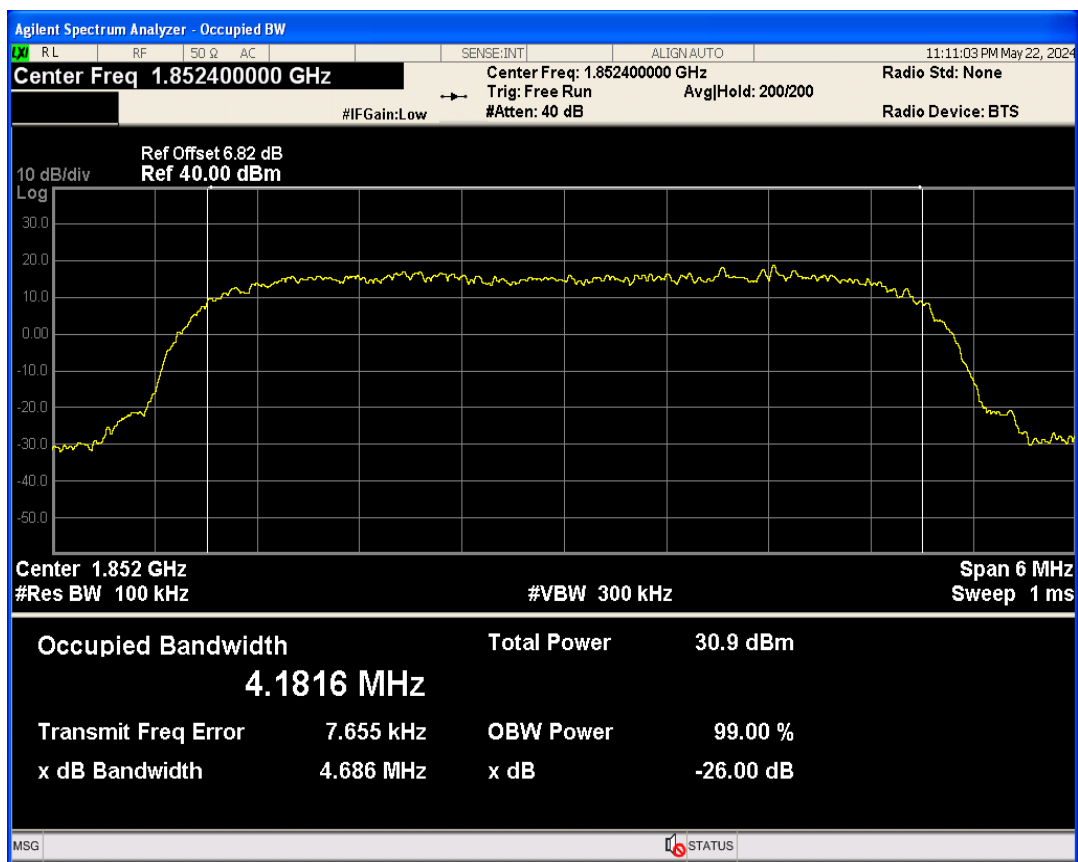

Band	Channel	Frequency (MHz)	99% OBW (kHz)	-26dB EBW (kHz)	Verdict
WCDMA Band2	9262	1852.4	4181.563	4685.853	PASS
WCDMA Band2	9400	1880	4165.038	4716.315	PASS
WCDMA Band2	9538	1907.6	4172.402	4702.504	PASS
WCDMA Band4	1312	1712.4	4149.943	4680.052	PASS
WCDMA Band4	1413	1732.6	4170.449	4688.511	PASS
WCDMA Band4	1513	1752.6	4175.227	4700.639	PASS
WCDMA Band5	4132	826.4	4154.662	4696.760	PASS
WCDMA Band5	4182	836.4	4137.258	4686.643	PASS
WCDMA Band5	4233	846.6	4176.022	4713.008	PASS

WCDMA Band2 Channel=9262