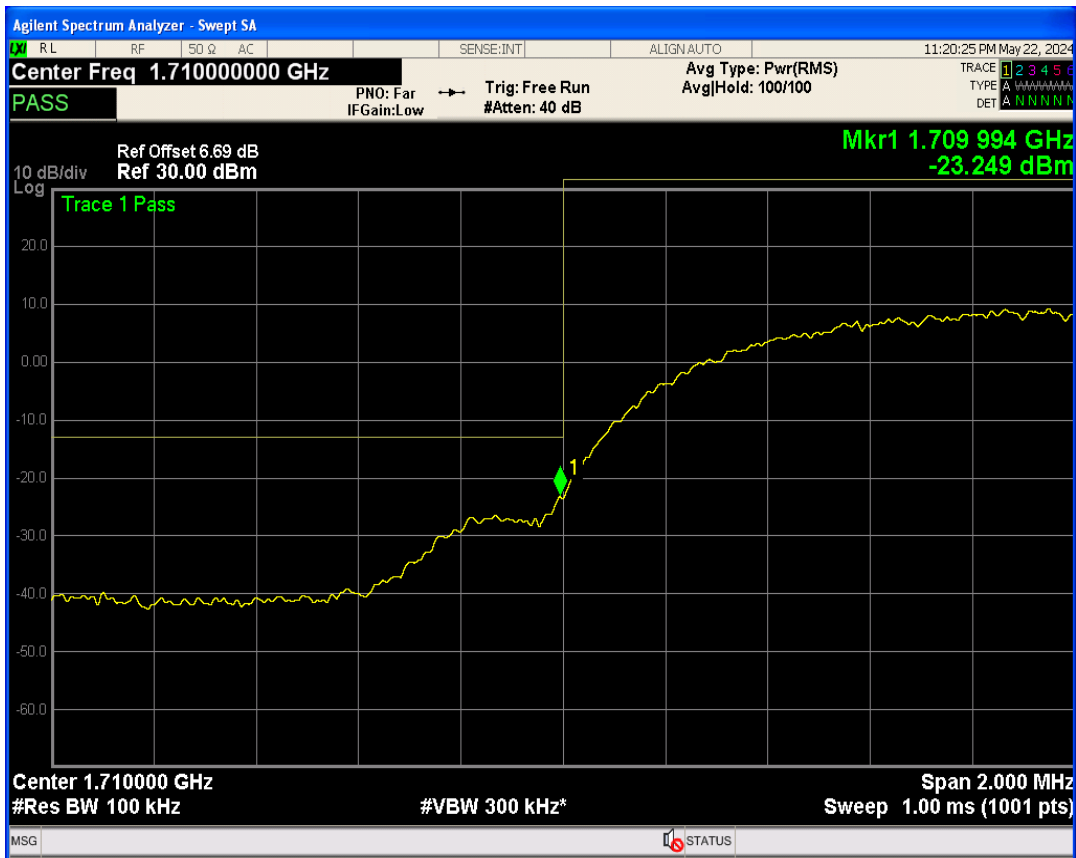

WCDMA Band5 Channel=4233

05 Band edge

Band	Channel	Frequency (MHz)	Spur Freq (MHz)	Spur Level (dBm)	Limit (dBm)	Verdict
WCDMA Band2	9262	1852.4	1850.00	-23.26	-13	PASS
WCDMA Band2	9538	1907.6	1910.00	-21.02	-13	PASS
WCDMA Band4	1312	1712.4	1709.99	-23.24	-13	PASS
WCDMA Band4	1513	1752.6	1755.00	-24.10	-13	PASS
WCDMA Band5	4132	826.4	824.00	-23.30	-13	PASS
WCDMA Band5	4233	846.6	849.00	-24.20	-13	PASS

WCDMA Band2 Channel=9262

WCDMA Band2 Channel=9538

WCDMA Band4 Channel=1312

WCDMA Band4 Channel=1513

WCDMA Band5 Channel=4132

WCDMA Band5 Channel=4233

06 Out-of-band emissions

Band	Channel	Frequency (MHz)	Spur Freq (MHz)	Spur Level (dBm)	Limit (dBm)	Verdict
WCDMA Band2	9262	1852.4	19912.13	-25.13	-13	PASS
WCDMA Band2	9400	1880	19901.15	-24.17	-13	PASS
WCDMA Band2	9538	1907.6	18002.00	-24.25	-13	PASS
WCDMA Band4	1312	1712.4	19877.68	-24.90	-13	PASS
WCDMA Band4	1413	1732.6	19958.06	-24.60	-13	PASS
WCDMA Band4	1513	1752.6	19758.36	-24.48	-13	PASS
WCDMA Band5	4132	826.4	7415.03	-30.50	-13	PASS
WCDMA Band5	4182	836.4	3164.82	-30.20	-13	PASS
WCDMA Band5	4233	846.6	3064.87	-30.44	-13	PASS