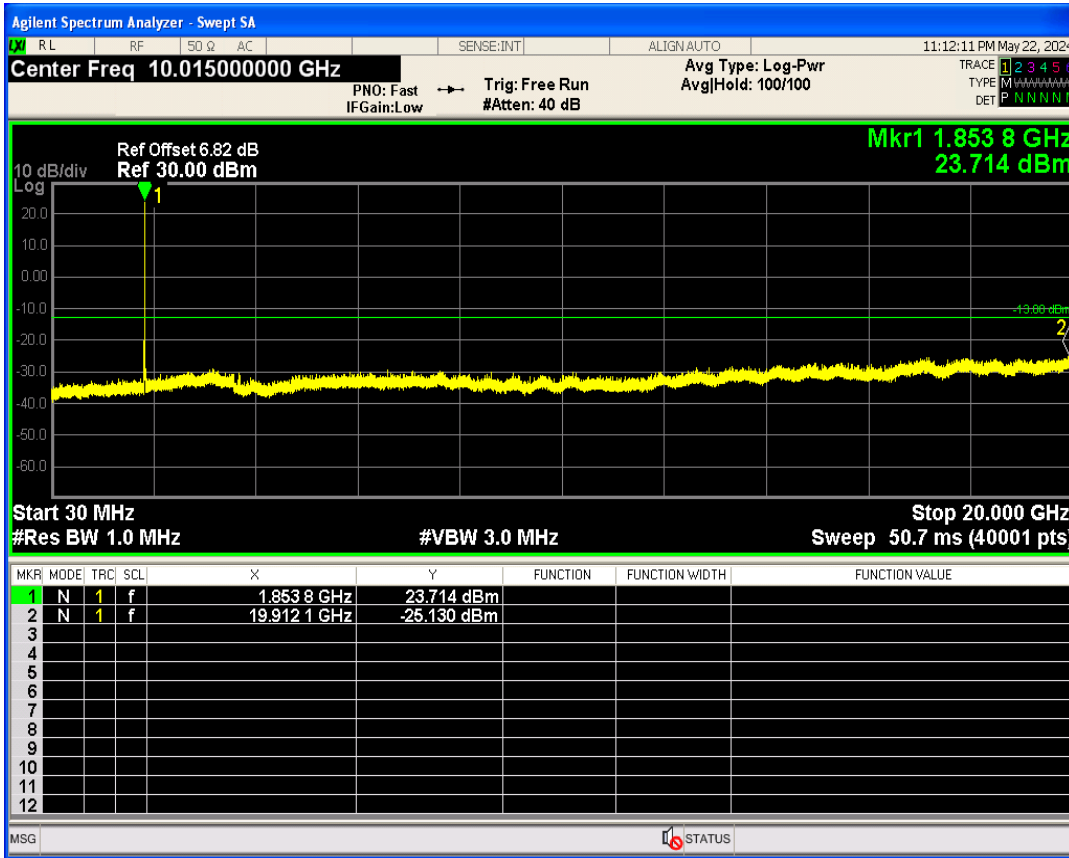

WCDMA Band2 Channel=9262

WCDMA Band2 Channel=9538

WCDMA Band4 Channel=1312

WCDMA Band4 Channel=1513

WCDMA Band5 Channel=4132

WCDMA Band5 Channel=4233

06 Out-of-band emissions

Band	Channel	Frequency (MHz)	Spur Freq (MHz)	Spur Level (dBm)	Limit (dBm)	Verdict
WCDMA Band2	9262	1852.4	19912.13	-25.13	-13	PASS
WCDMA Band2	9400	1880	19901.15	-24.17	-13	PASS
WCDMA Band2	9538	1907.6	18002.00	-24.25	-13	PASS
WCDMA Band4	1312	1712.4	19877.68	-24.90	-13	PASS
WCDMA Band4	1413	1732.6	19958.06	-24.60	-13	PASS
WCDMA Band4	1513	1752.6	19758.36	-24.48	-13	PASS
WCDMA Band5	4132	826.4	7415.03	-30.50	-13	PASS
WCDMA Band5	4182	836.4	3164.82	-30.20	-13	PASS
WCDMA Band5	4233	846.6	3064.87	-30.44	-13	PASS

WCDMA Band2 Channel=9262

WCDMA Band2 Channel=9400

WCDMA Band2 Channel=9538

WCDMA Band4 Channel=1413

WCDMA Band4 Channel=1312

WCDMA Band4 Channel=1513

WCDMA Band5 Channel=4132

WCDMA Band5 Channel=4182