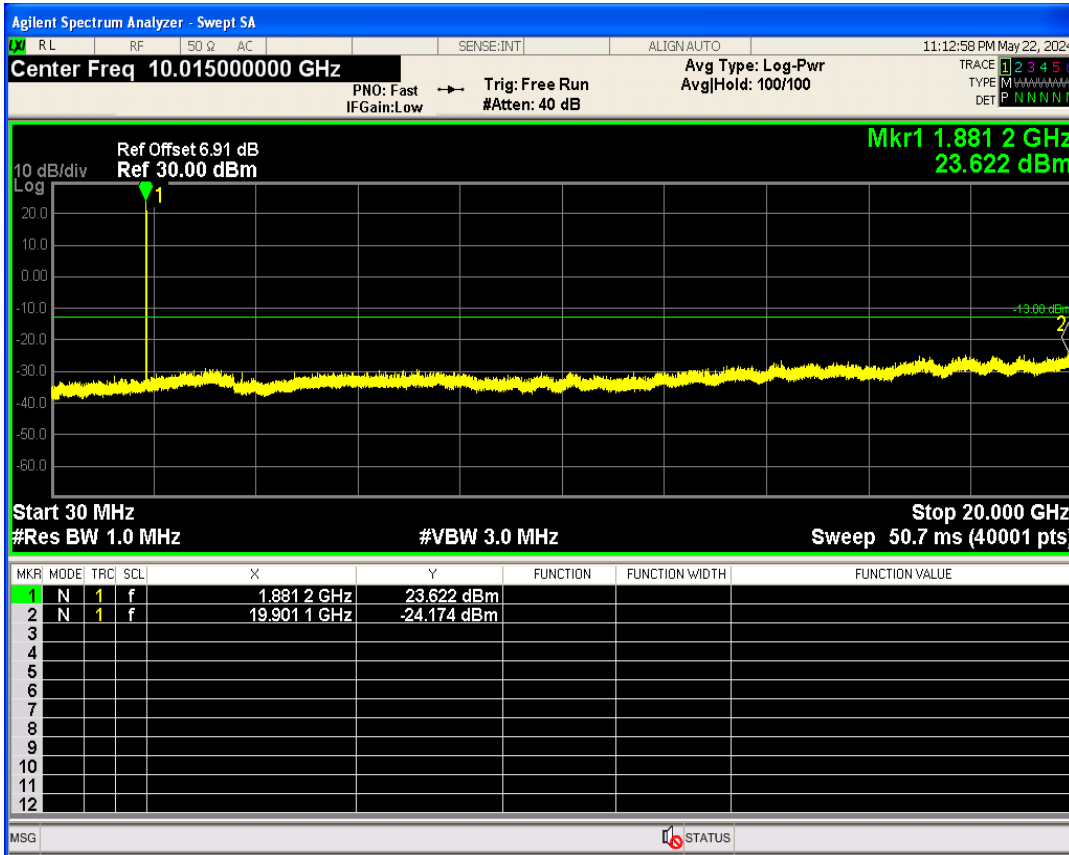

WCDMA Band5 Channel=4233

05 Band edge

Band	Channel	Frequency (MHz)	Spur Freq (MHz)	Spur Level (dBm)	Limit (dBm)	Verdict
WCDMA Band2	9262	1852.4	1850.00	-23.26	-13	PASS
WCDMA Band2	9538	1907.6	1910.00	-21.02	-13	PASS
WCDMA Band4	1312	1712.4	1709.99	-23.24	-13	PASS
WCDMA Band4	1513	1752.6	1755.00	-24.10	-13	PASS
WCDMA Band5	4132	826.4	824.00	-23.30	-13	PASS
WCDMA Band5	4233	846.6	849.00	-24.20	-13	PASS

WCDMA Band2 Channel=9262

WCDMA Band2 Channel=9538

WCDMA Band4 Channel=1312

WCDMA Band4 Channel=1513

WCDMA Band5 Channel=4132

WCDMA Band5 Channel=4233

06 Out-of-band emissions

Band	Channel	Frequency (MHz)	Spur Freq (MHz)	Spur Level (dBm)	Limit (dBm)	Verdict
WCDMA Band2	9262	1852.4	19912.13	-25.13	-13	PASS
WCDMA Band2	9400	1880	19901.15	-24.17	-13	PASS
WCDMA Band2	9538	1907.6	18002.00	-24.25	-13	PASS
WCDMA Band4	1312	1712.4	19877.68	-24.90	-13	PASS
WCDMA Band4	1413	1732.6	19958.06	-24.60	-13	PASS
WCDMA Band4	1513	1752.6	19758.36	-24.48	-13	PASS
WCDMA Band5	4132	826.4	7415.03	-30.50	-13	PASS
WCDMA Band5	4182	836.4	3164.82	-30.20	-13	PASS
WCDMA Band5	4233	846.6	3064.87	-30.44	-13	PASS

WCDMA Band2 Channel=9262

WCDMA Band2 Channel=9400

WCDMA Band2 Channel=9538

WCDMA Band4 Channel=1413

WCDMA Band4 Channel=1312

WCDMA Band4 Channel=1513

WCDMA Band5 Channel=4132

WCDMA Band5 Channel=4182