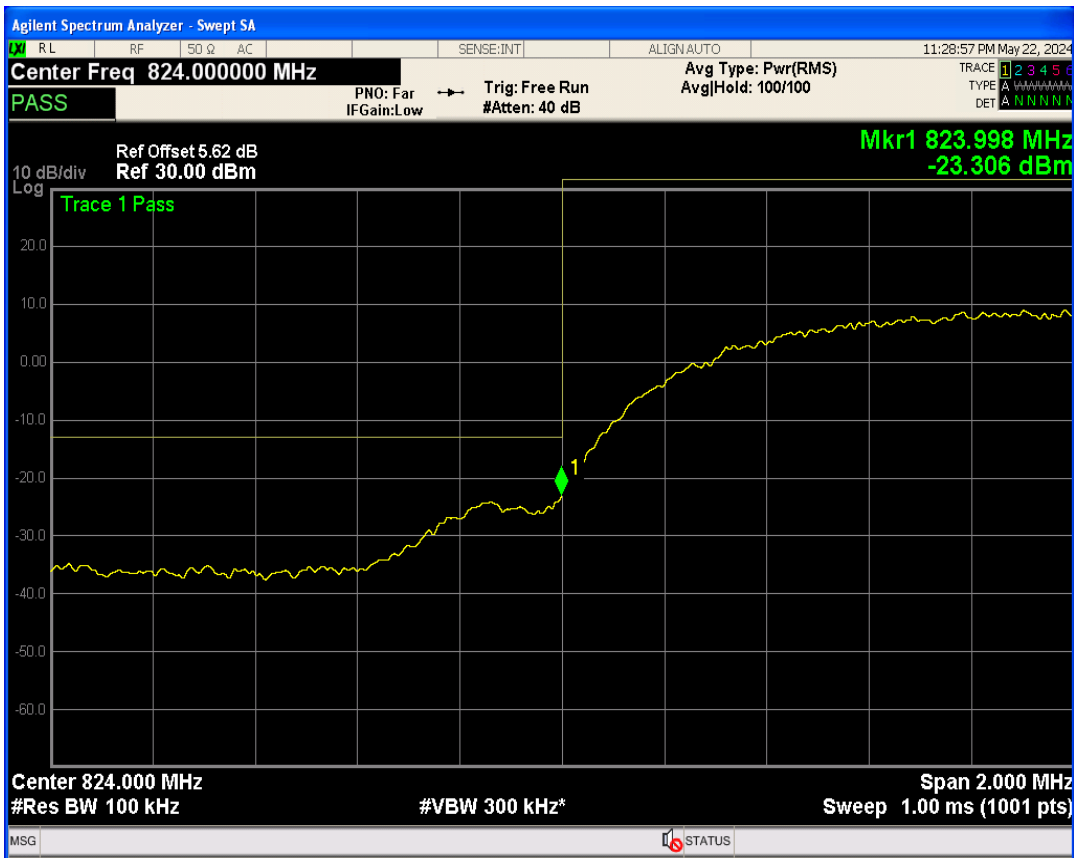

WCDMA Band5 Channel=4233

05 Band edge

Band	Channel	Frequency (MHz)	Spur Freq (MHz)	Spur Level (dBm)	Limit (dBm)	Verdict
WCDMA Band2	9262	1852.4	1850.00	-23.26	-13	PASS
WCDMA Band2	9538	1907.6	1910.00	-21.02	-13	PASS
WCDMA Band4	1312	1712.4	1709.99	-23.24	-13	PASS
WCDMA Band4	1513	1752.6	1755.00	-24.10	-13	PASS
WCDMA Band5	4132	826.4	824.00	-23.30	-13	PASS
WCDMA Band5	4233	846.6	849.00	-24.20	-13	PASS

WCDMA Band2 Channel=9262

WCDMA Band2 Channel=9538

WCDMA Band4 Channel=1312

WCDMA Band4 Channel=1513

WCDMA Band5 Channel=4132

WCDMA Band5 Channel=4233

06 Out-of-band emissions

Band	Channel	Frequency (MHz)	Spur Freq (MHz)	Spur Level (dBm)	Limit (dBm)	Verdict
WCDMA Band2	9262	1852.4	19912.13	-25.13	-13	PASS
WCDMA Band2	9400	1880	19901.15	-24.17	-13	PASS
WCDMA Band2	9538	1907.6	18002.00	-24.25	-13	PASS
WCDMA Band4	1312	1712.4	19877.68	-24.90	-13	PASS
WCDMA Band4	1413	1732.6	19958.06	-24.60	-13	PASS
WCDMA Band4	1513	1752.6	19758.36	-24.48	-13	PASS
WCDMA Band5	4132	826.4	7415.03	-30.50	-13	PASS
WCDMA Band5	4182	836.4	3164.82	-30.20	-13	PASS
WCDMA Band5	4233	846.6	3064.87	-30.44	-13	PASS

WCDMA Band2 Channel=9262

WCDMA Band2 Channel=9400

WCDMA Band2 Channel=9538

WCDMA Band4 Channel=1413

WCDMA Band4 Channel=1312

WCDMA Band4 Channel=1513

WCDMA Band5 Channel=4132

WCDMA Band5 Channel=4182