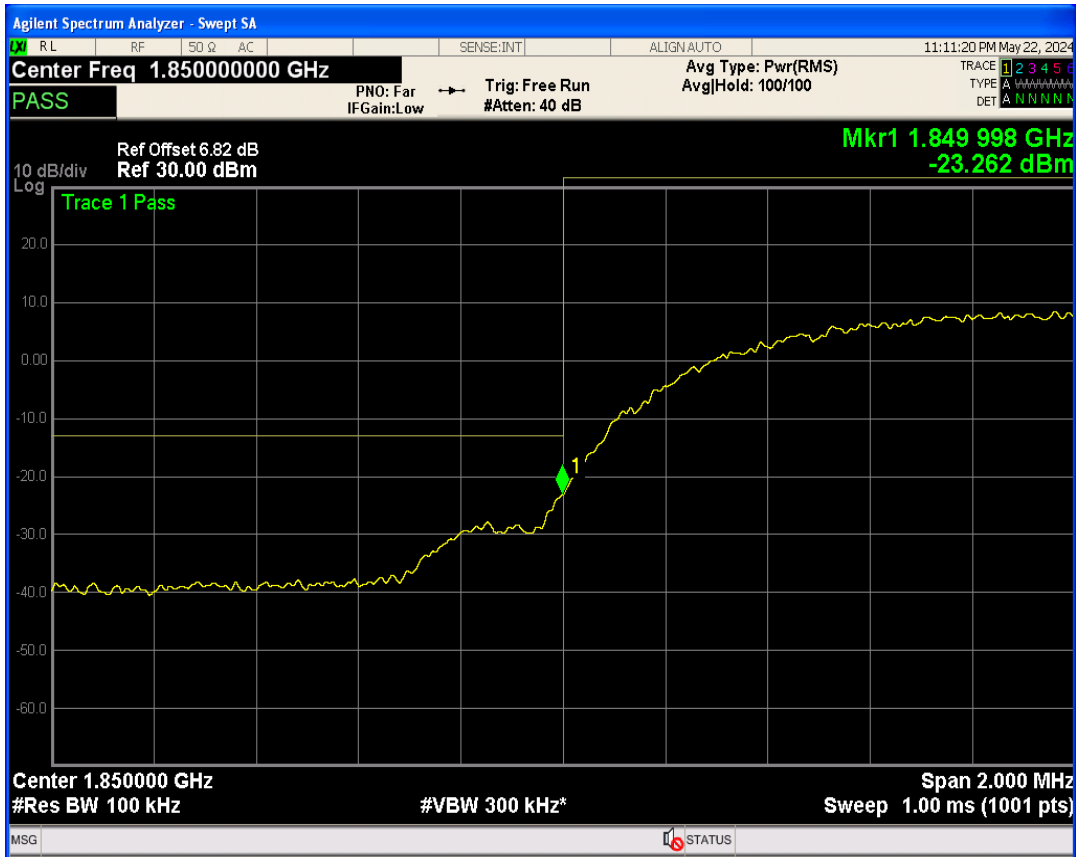

Band	Channel	Frequency (MHz)	Spur Freq (MHz)	Spur Level (dBm)	Limit (dBm)	Verdict
WCDMA Band2	9262	1852.4	1850.00	-23.26	-13	PASS
WCDMA Band2	9538	1907.6	1910.00	-21.02	-13	PASS
WCDMA Band4	1312	1712.4	1709.99	-23.24	-13	PASS
WCDMA Band4	1513	1752.6	1755.00	-24.10	-13	PASS
WCDMA Band5	4132	826.4	824.00	-23.30	-13	PASS
WCDMA Band5	4233	846.6	849.00	-24.20	-13	PASS

WCDMA Band2 Channel=9262