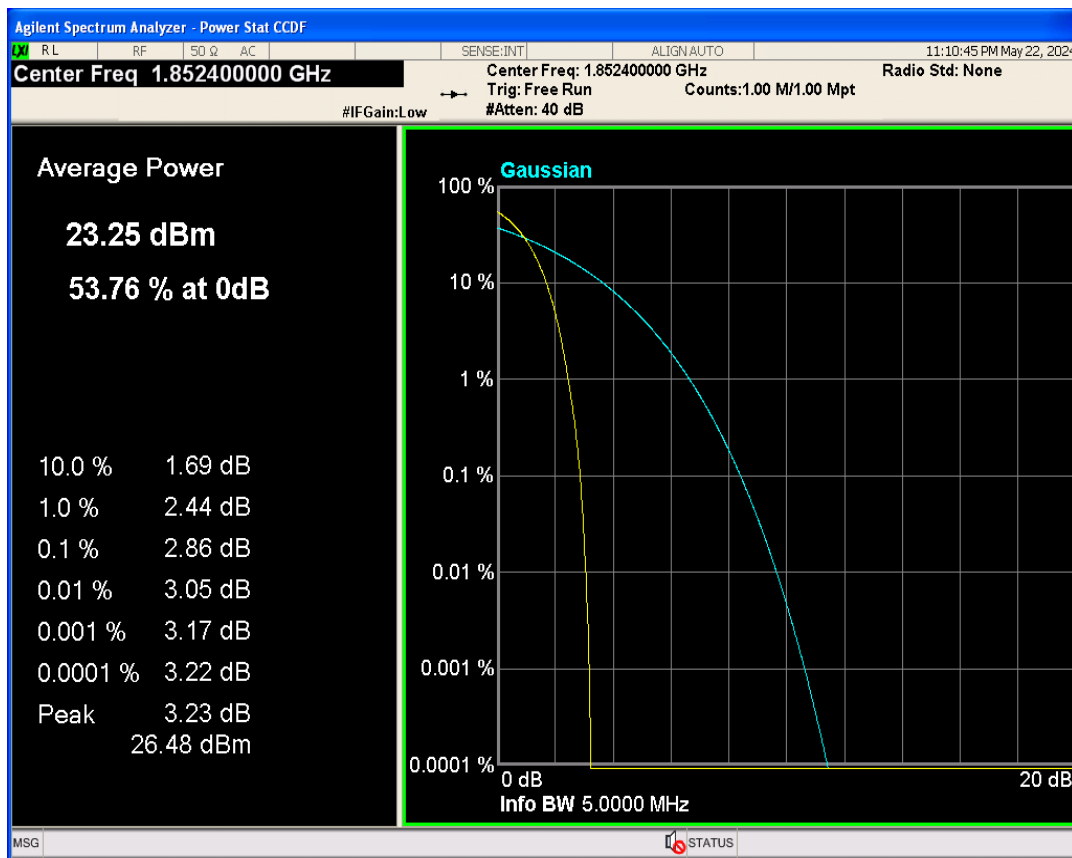

HSUPA Band5 Subtest4	4233	846.6	22.23	37	PASS
HSUPA Band5 Subtest5	4233	846.6	21.52	37	PASS
WCDMA Band5	4132	826.4	23.31	37	PASS
WCDMA Band5	4182	836.4	23.13	37	PASS
WCDMA Band5	4233	846.6	23.19	37	PASS

03 Peak-to-Average Ratio

Band	Channel	Frequency (MHz)	Result (dB)	high Limit (dB)	Verdict
WCDMA Band2	9262	1852.4	2.86	13	PASS
WCDMA Band2	9400	1880	2.91	13	PASS
WCDMA Band2	9538	1907.6	2.78	13	PASS
WCDMA Band4	1312	1712.4	2.93	13	PASS
WCDMA Band4	1413	1732.6	3.01	13	PASS
WCDMA Band4	1513	1752.6	3.09	13	PASS
WCDMA Band5	4132	826.4	3.19	13	PASS
WCDMA Band5	4182	836.4	3.23	13	PASS
WCDMA Band5	4233	846.6	3.24	13	PASS

WCDMA Band2 Channel=9262