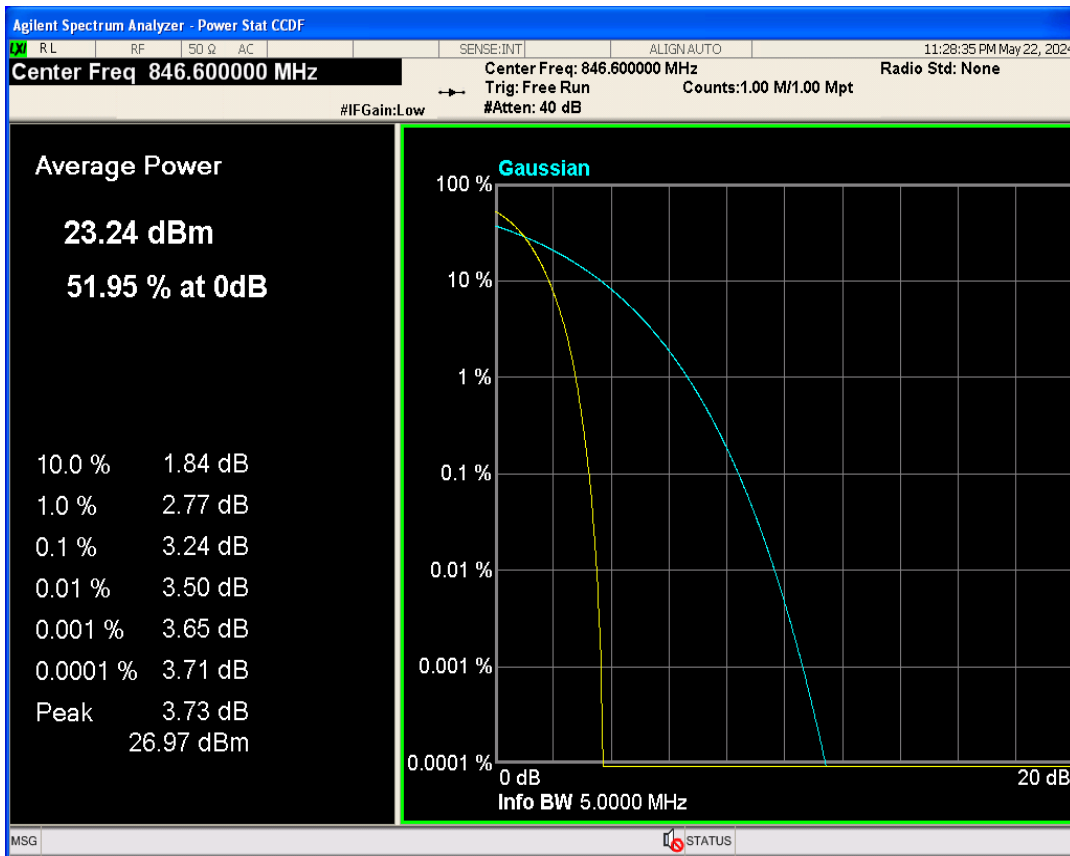

WCDMA Band2 Channel=9262

WCDMA Band2 Channel=9400

WCDMA Band2 Channel=9538

WCDMA Band4 Channel=1312

WCDMA Band5 Channel=4132

WCDMA Band5 Channel=4182

WCDMA Band5 Channel=4233

04 Occupied bandwidth