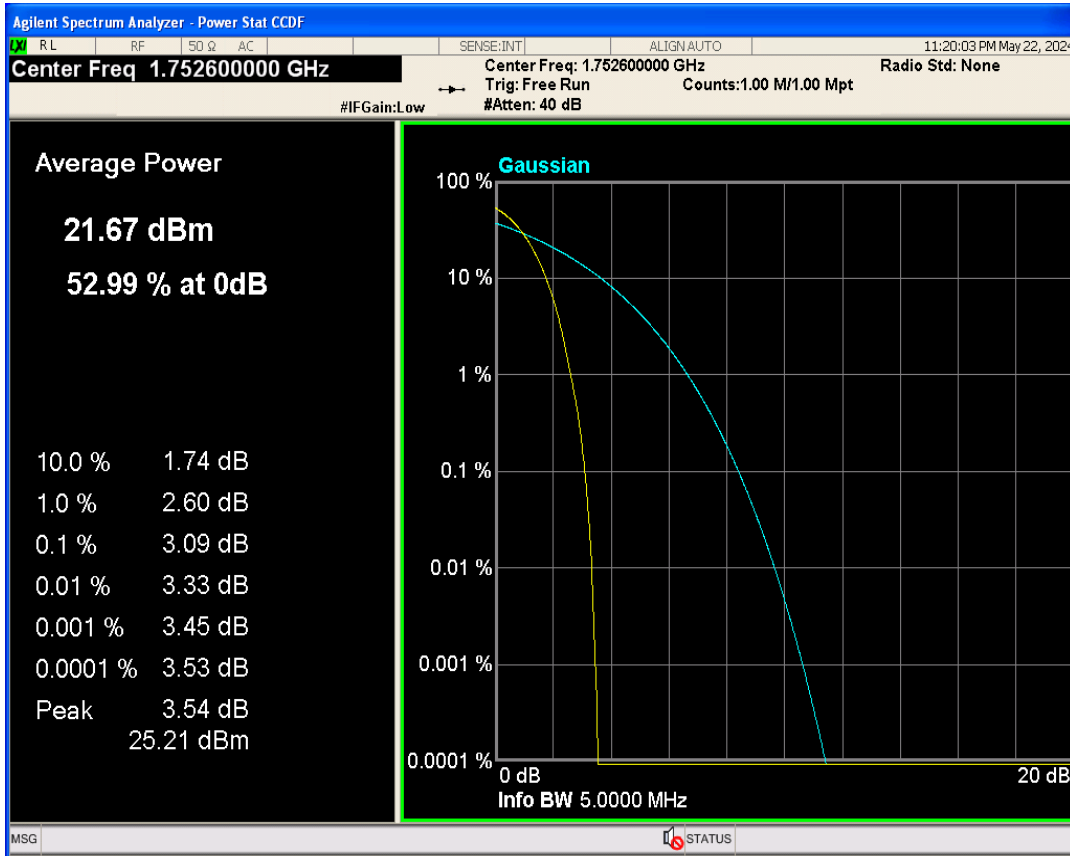

WCDMA Band2 Channel=9262

WCDMA Band2 Channel=9400

WCDMA Band2 Channel=9538

WCDMA Band4 Channel=1312

WCDMA Band5 Channel=4132

WCDMA Band5 Channel=4182

WCDMA Band5 Channel=4233

04 Occupied bandwidth