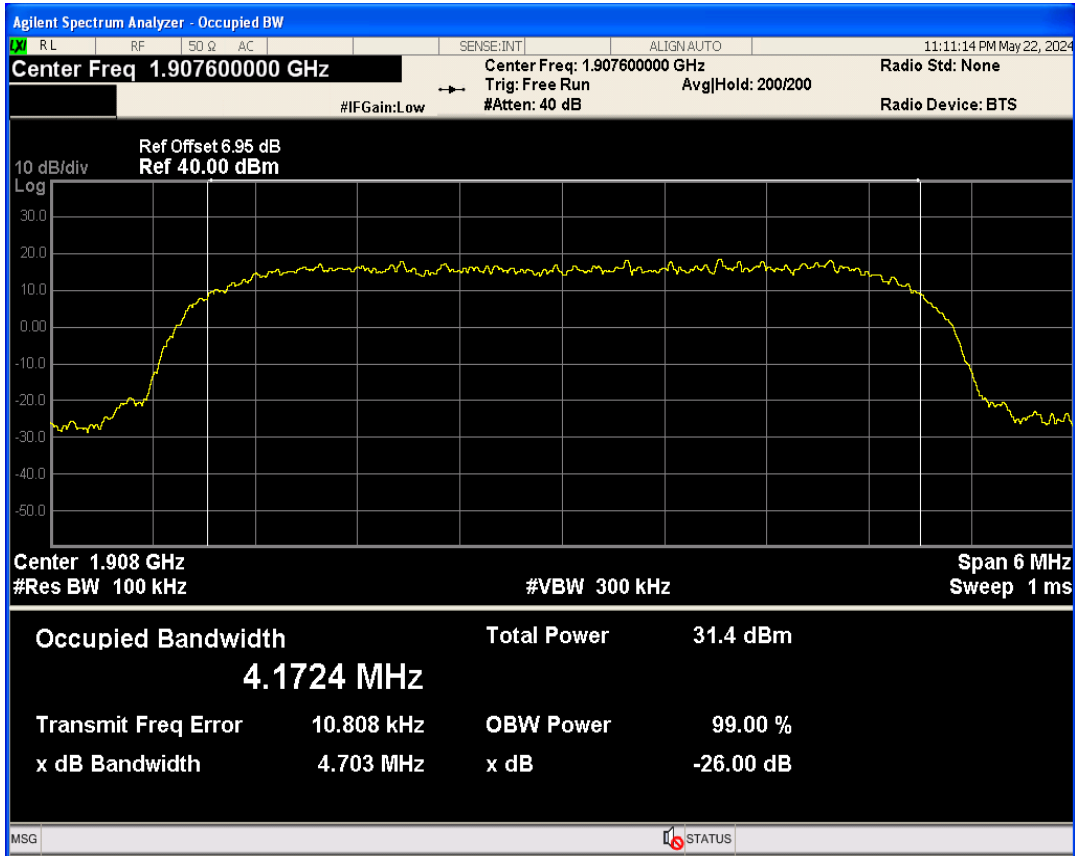

WCDMA Band2 Channel=9538