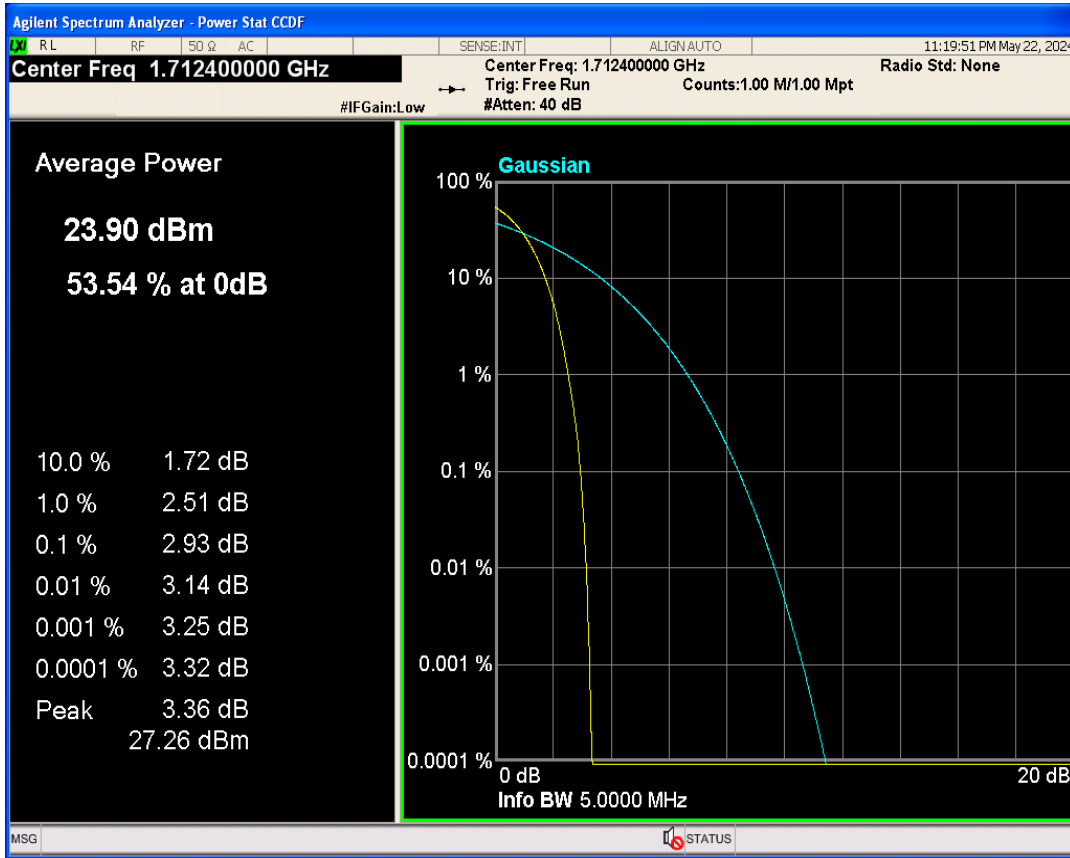

WCDMA Band2 Channel=9262

WCDMA Band2 Channel=9400

WCDMA Band2 Channel=9538

WCDMA Band4 Channel=1312

WCDMA Band5 Channel=4132

WCDMA Band5 Channel=4182

WCDMA Band5 Channel=4233

04 Occupied bandwidth